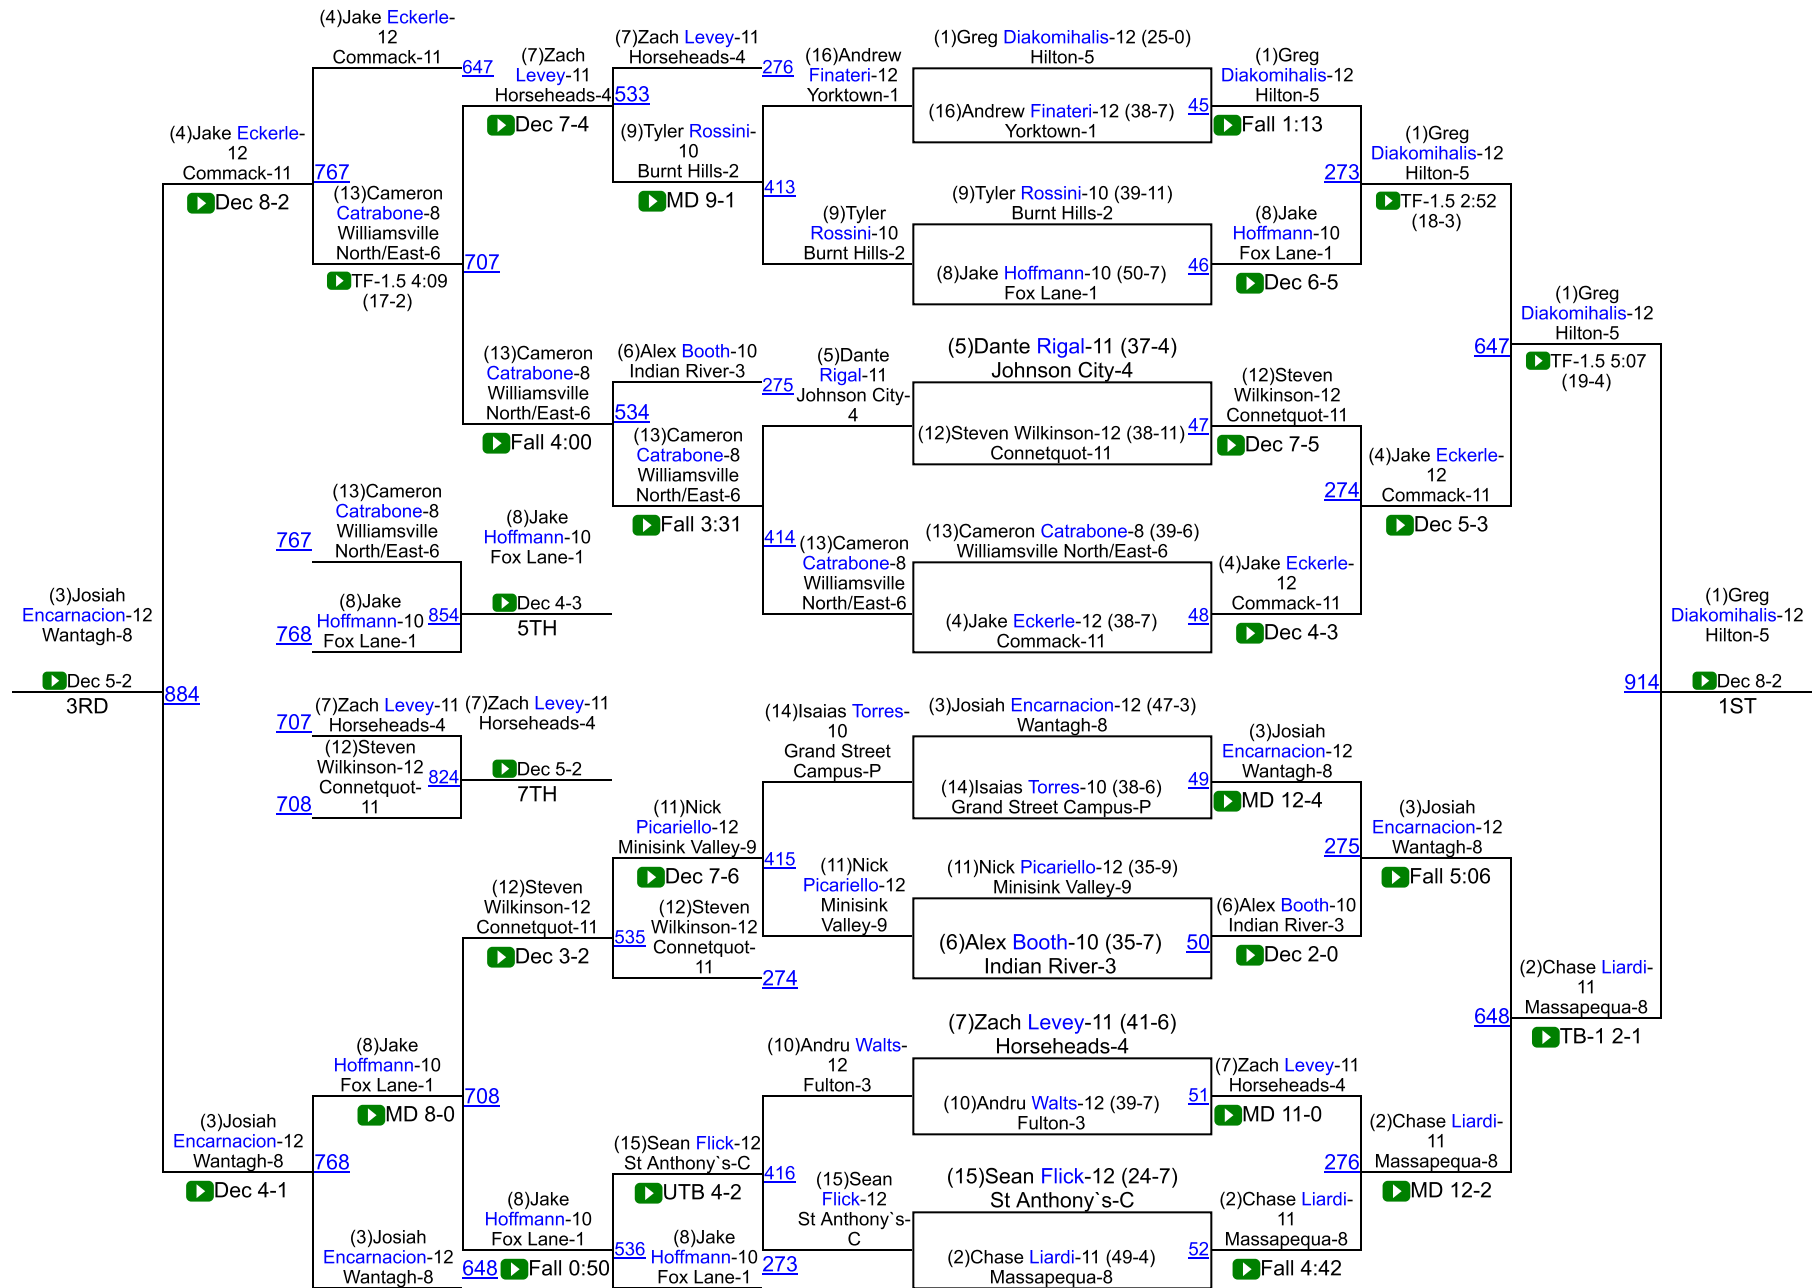

2020 NYSPHSAA State Championships

I-99

2020 NYSPHSAA State Championships

I-106

2020 NYSPHSAA State Championships

I-113

2020 NYSPHSAA State Championships

I-120