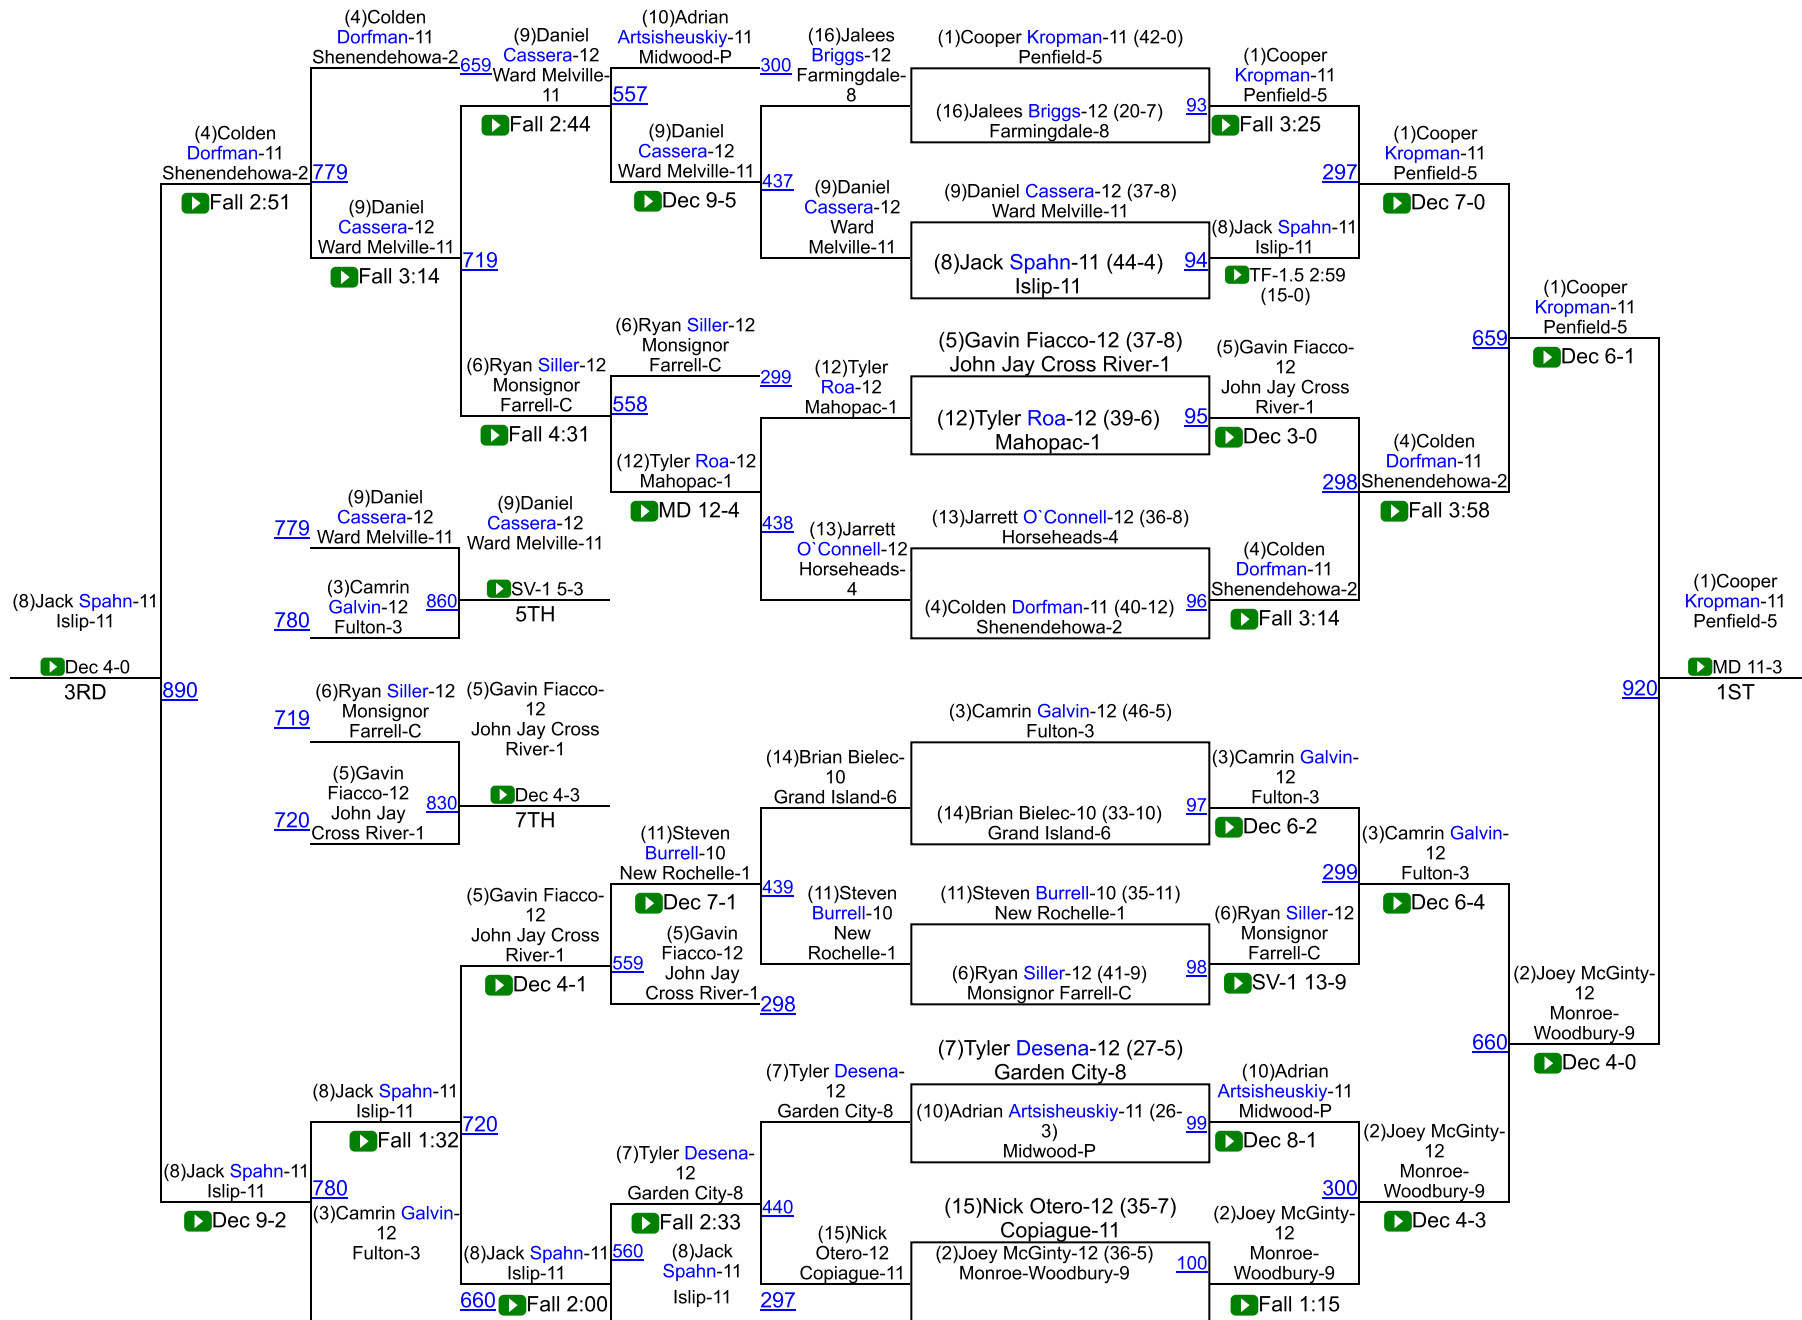

2020 NYSPHSAA State Championships

I-132

2020 NYSPHSAA State Championships

I-145

2020 NYSPHSAA State Championships

I-152

2020 NYSPHSAA State Championships

I-160