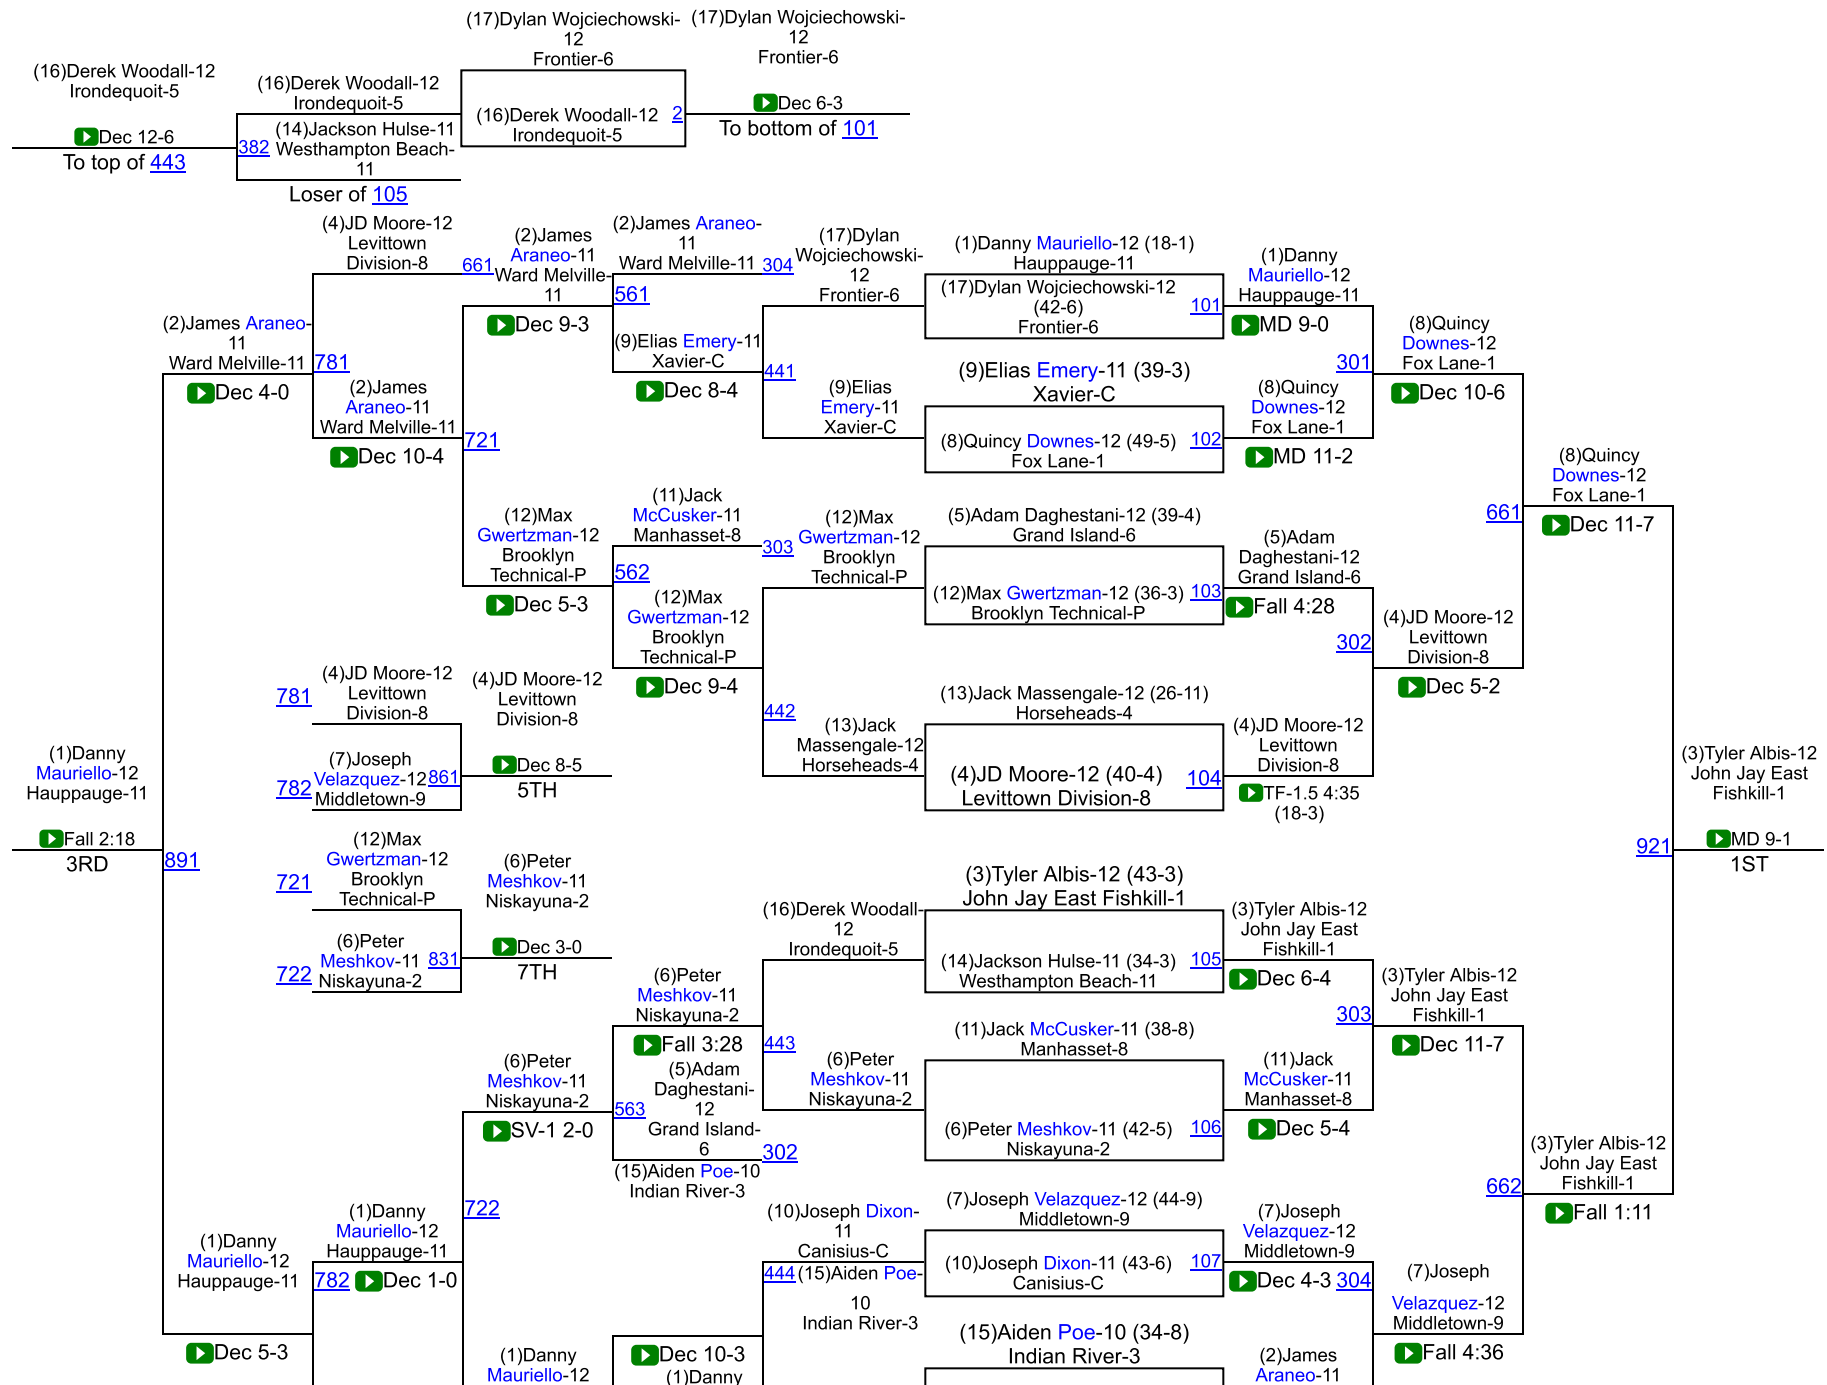

2020 NYSPHSAA State Championships