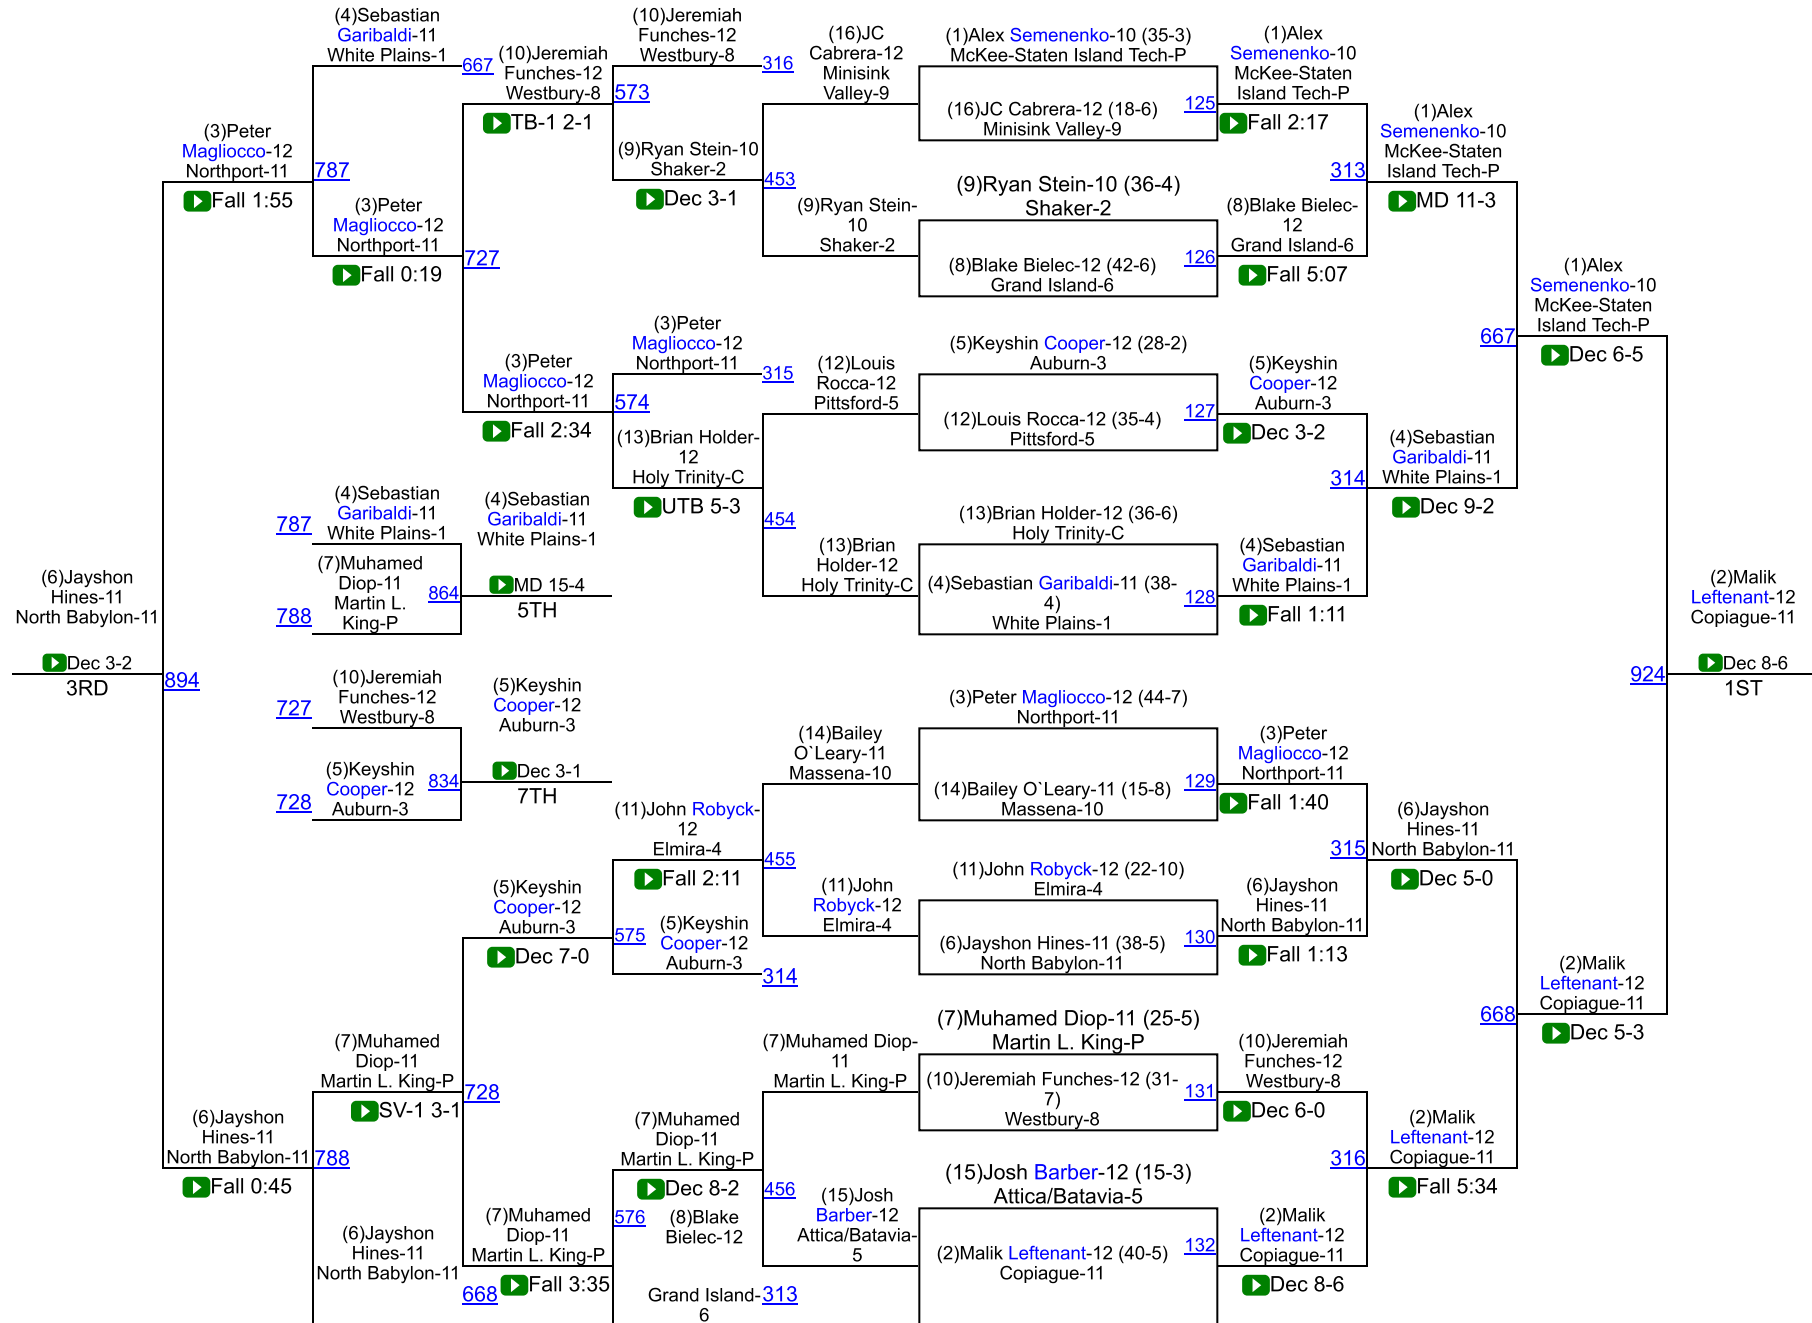

2020 NYSPHSAA State Championships

2020 NYSPHSAA State Championships

I-182

2020 NYSPHSAA State Championships

2020 NYSPHSAA State Championships

I-220

2020 NYSPHSAA State Championships

I-285