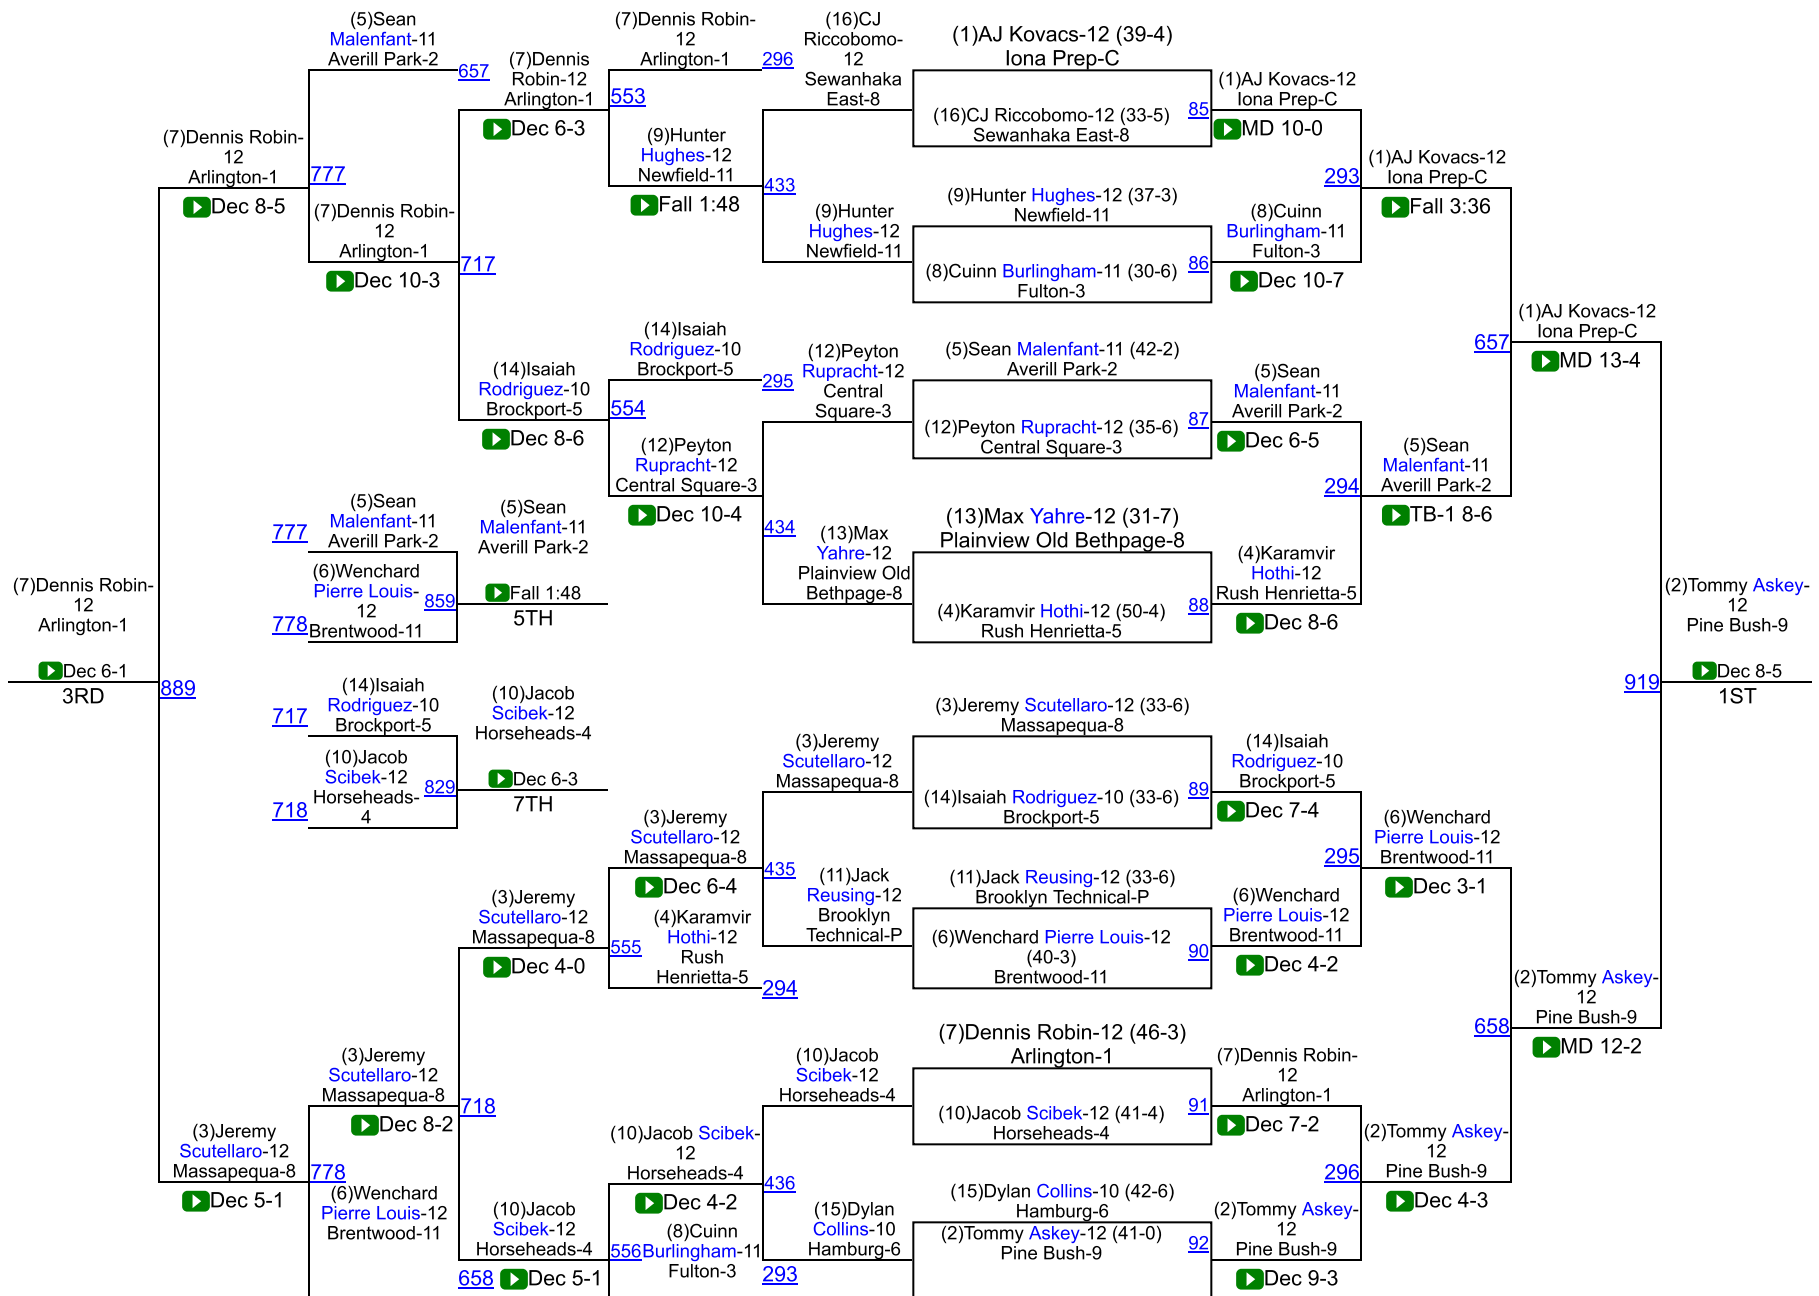

2020 NYSPHSAA State Championships

I-132

2020 NYSPHSAA State Championships

I-145

2020 NYSPHSAA State Championships

I-152

2020 NYSPHSAA State Championships

I-160