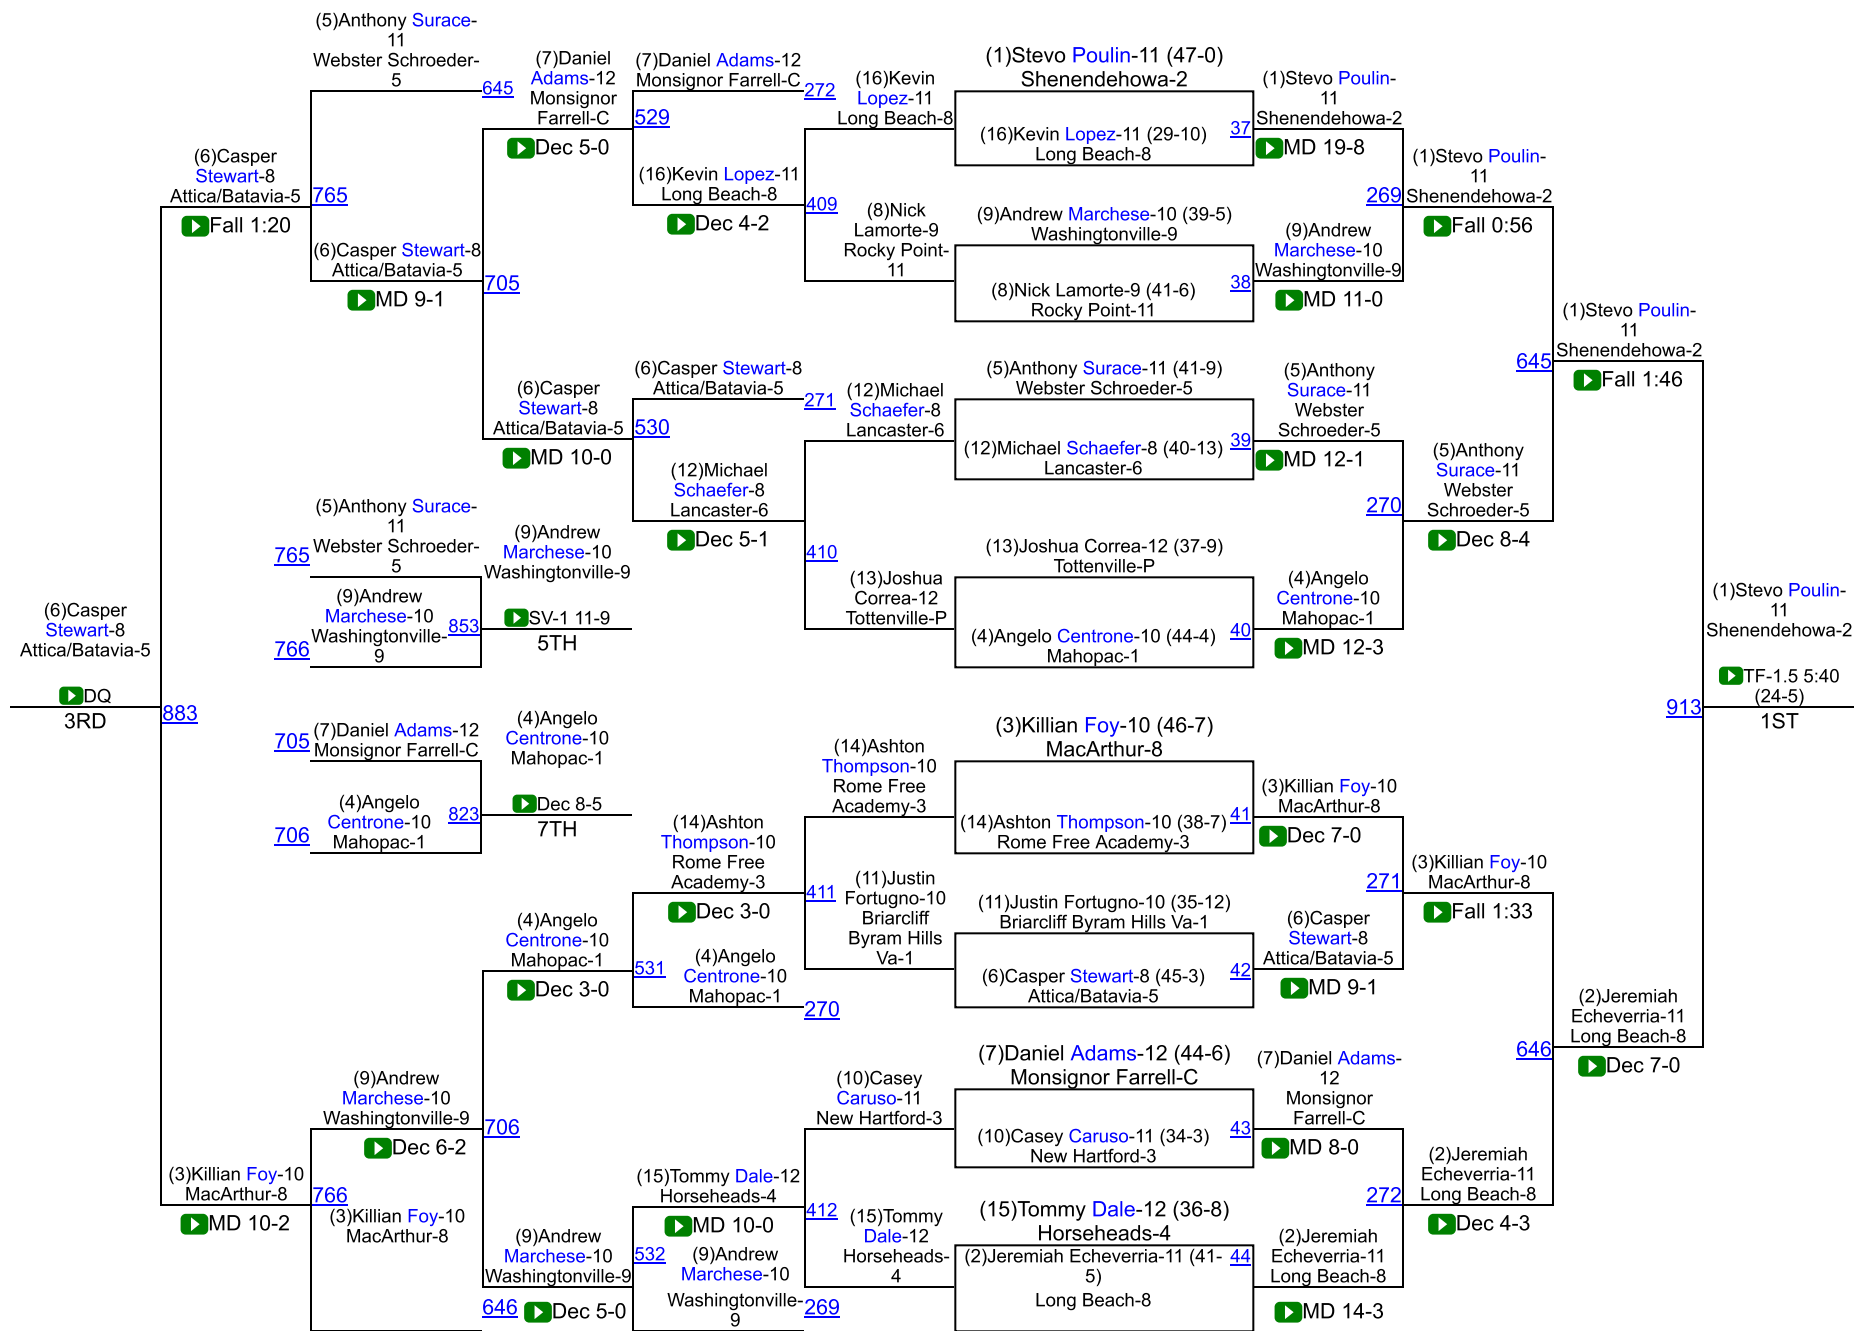

2020 NYSPHSAA State Championships

I-99

2020 NYSPHSAA State Championships

I-106

2020 NYSPHSAA State Championships

I-113

2020 NYSPHSAA State Championships

I-120