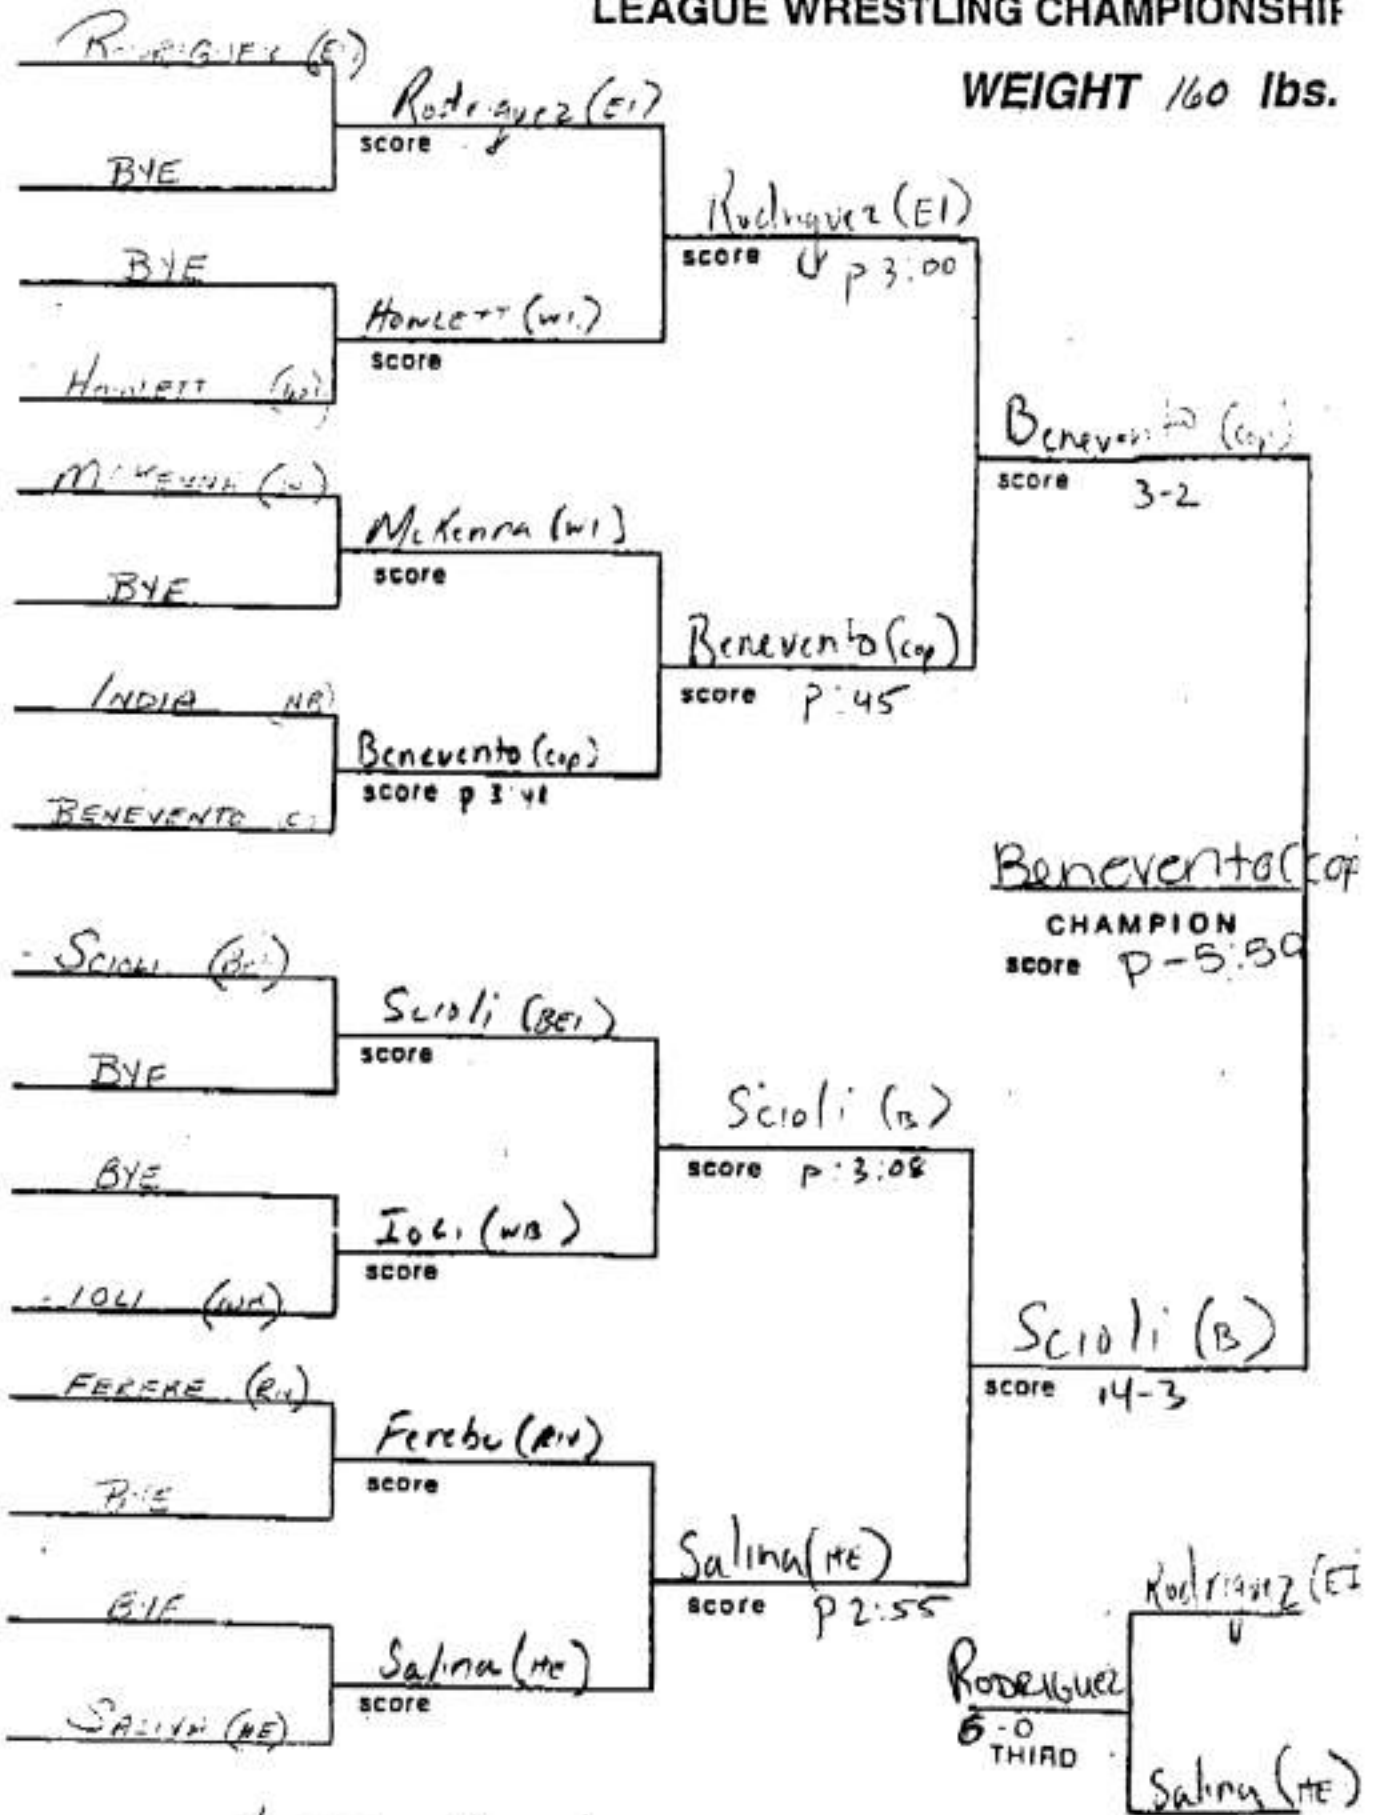

SECTION XI 99-2000
LEAGUE WRESTLING CHAMPIONSHIP

WEIGHT 96 lbs.

SECTION XI LEAGUE WRESTLING CHAMPIONSHIP

WEIGHT 103 lbs.

SECTION XI LEAGUE WRESTLING CHAMPIONSHIP

WEIGHT 112 lbs.

SECTION XI LEAGUE WRESTLING CHAMPIONSHIP

WEIGHT 119 lbs.

SECTION XI LEAGUE WRESTLING CHAMPIONSHIP

WEIGHT 125 lbs.

SECTION XI LEAGUE WRESTLING CHAMPIONSHIP

WEIGHT 130 lbs.

CORBIN-6 KATERIDGE-8

SECTION XI LEAGUE WRESTLING CHAMPIONSHIP

WEIGHT 135 lbs.

Ponzi - 6th

SECTION XI LEAGUE WRESTLING CHAMPIONSHIP

WEIGHT 140 lbs.

BABINSKI 8+

SECTION XI
LEAGUE WRESTLING CHAMPIONSHIP

WEIGHT 145 lbs.

HUBBARD 8'

SECTION XI LEAGUE WRESTLING CHAMPIONSHIP

WEIGHT 152 lbs.

* TORNABENE - T2 Said -

SECTION XI LEAGUE WRESTLING CHAMPIONSHIP

WEIGHT 160 lbs.

Howlett 8th seed

SECTION XI LEAGUE WRESTLING CHAMPIONSHIP

WEIGHT 171 lbs.

Steenenson 8th