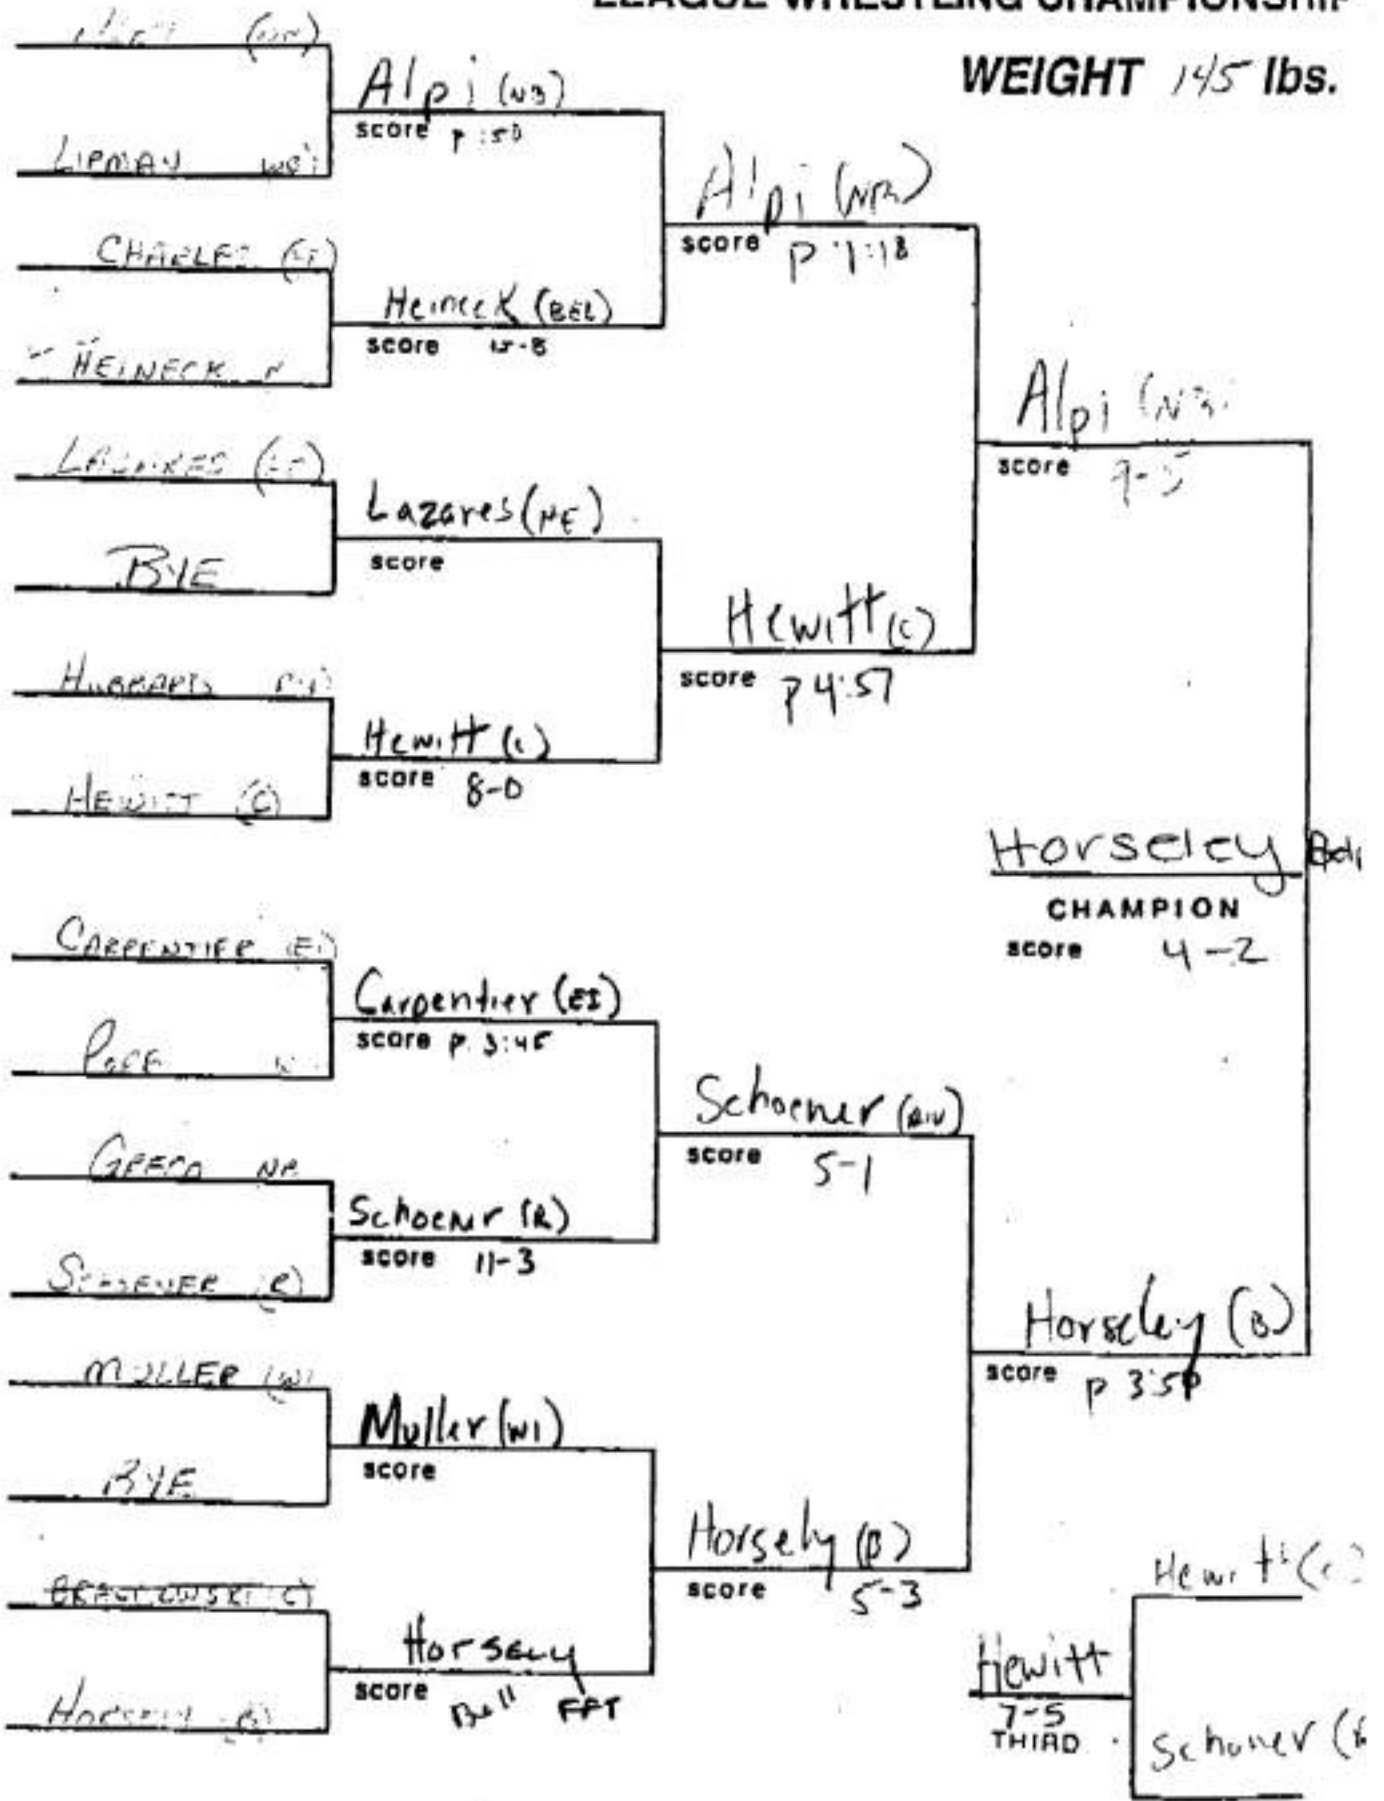

SECTION XI 99-2000
LEAGUE WRESTLING CHAMPIONSHIP

WEIGHT 96 lbs.

SECTION XI LEAGUE WRESTLING CHAMPIONSHIP

WEIGHT 103 lbs.

SECTION XI LEAGUE WRESTLING CHAMPIONSHIP

WEIGHT 112 lbs.

SECTION XI LEAGUE WRESTLING CHAMPIONSHIP

WEIGHT 119 lbs.

SECTION XI LEAGUE WRESTLING CHAMPIONSHIP

WEIGHT 125 lbs.

SECTION XI LEAGUE WRESTLING CHAMPIONSHIP

WEIGHT 130 lbs.

CORBIN-6 KATERIDGE-8

SECTION XI LEAGUE WRESTLING CHAMPIONSHIP

WEIGHT 135 lbs.

Ponzi - 6th

SECTION XI LEAGUE WRESTLING CHAMPIONSHIP

WEIGHT 140 lbs.

BABINSKI 8+

SECTION XI
LEAGUE WRESTLING CHAMPIONSHIP

WEIGHT 145 lbs.

HUBBARD 8'

SECTION XI LEAGUE WRESTLING CHAMPIONSHIP

WEIGHT 152 lbs.

* TORNABENE - T2 Said -

SECTION XI LEAGUE WRESTLING CHAMPIONSHIP

WEIGHT 160 lbs.

Howlett 8th seed

SECTION XI LEAGUE WRESTLING CHAMPIONSHIP

WEIGHT 171 lbs.

Steenenson 8th