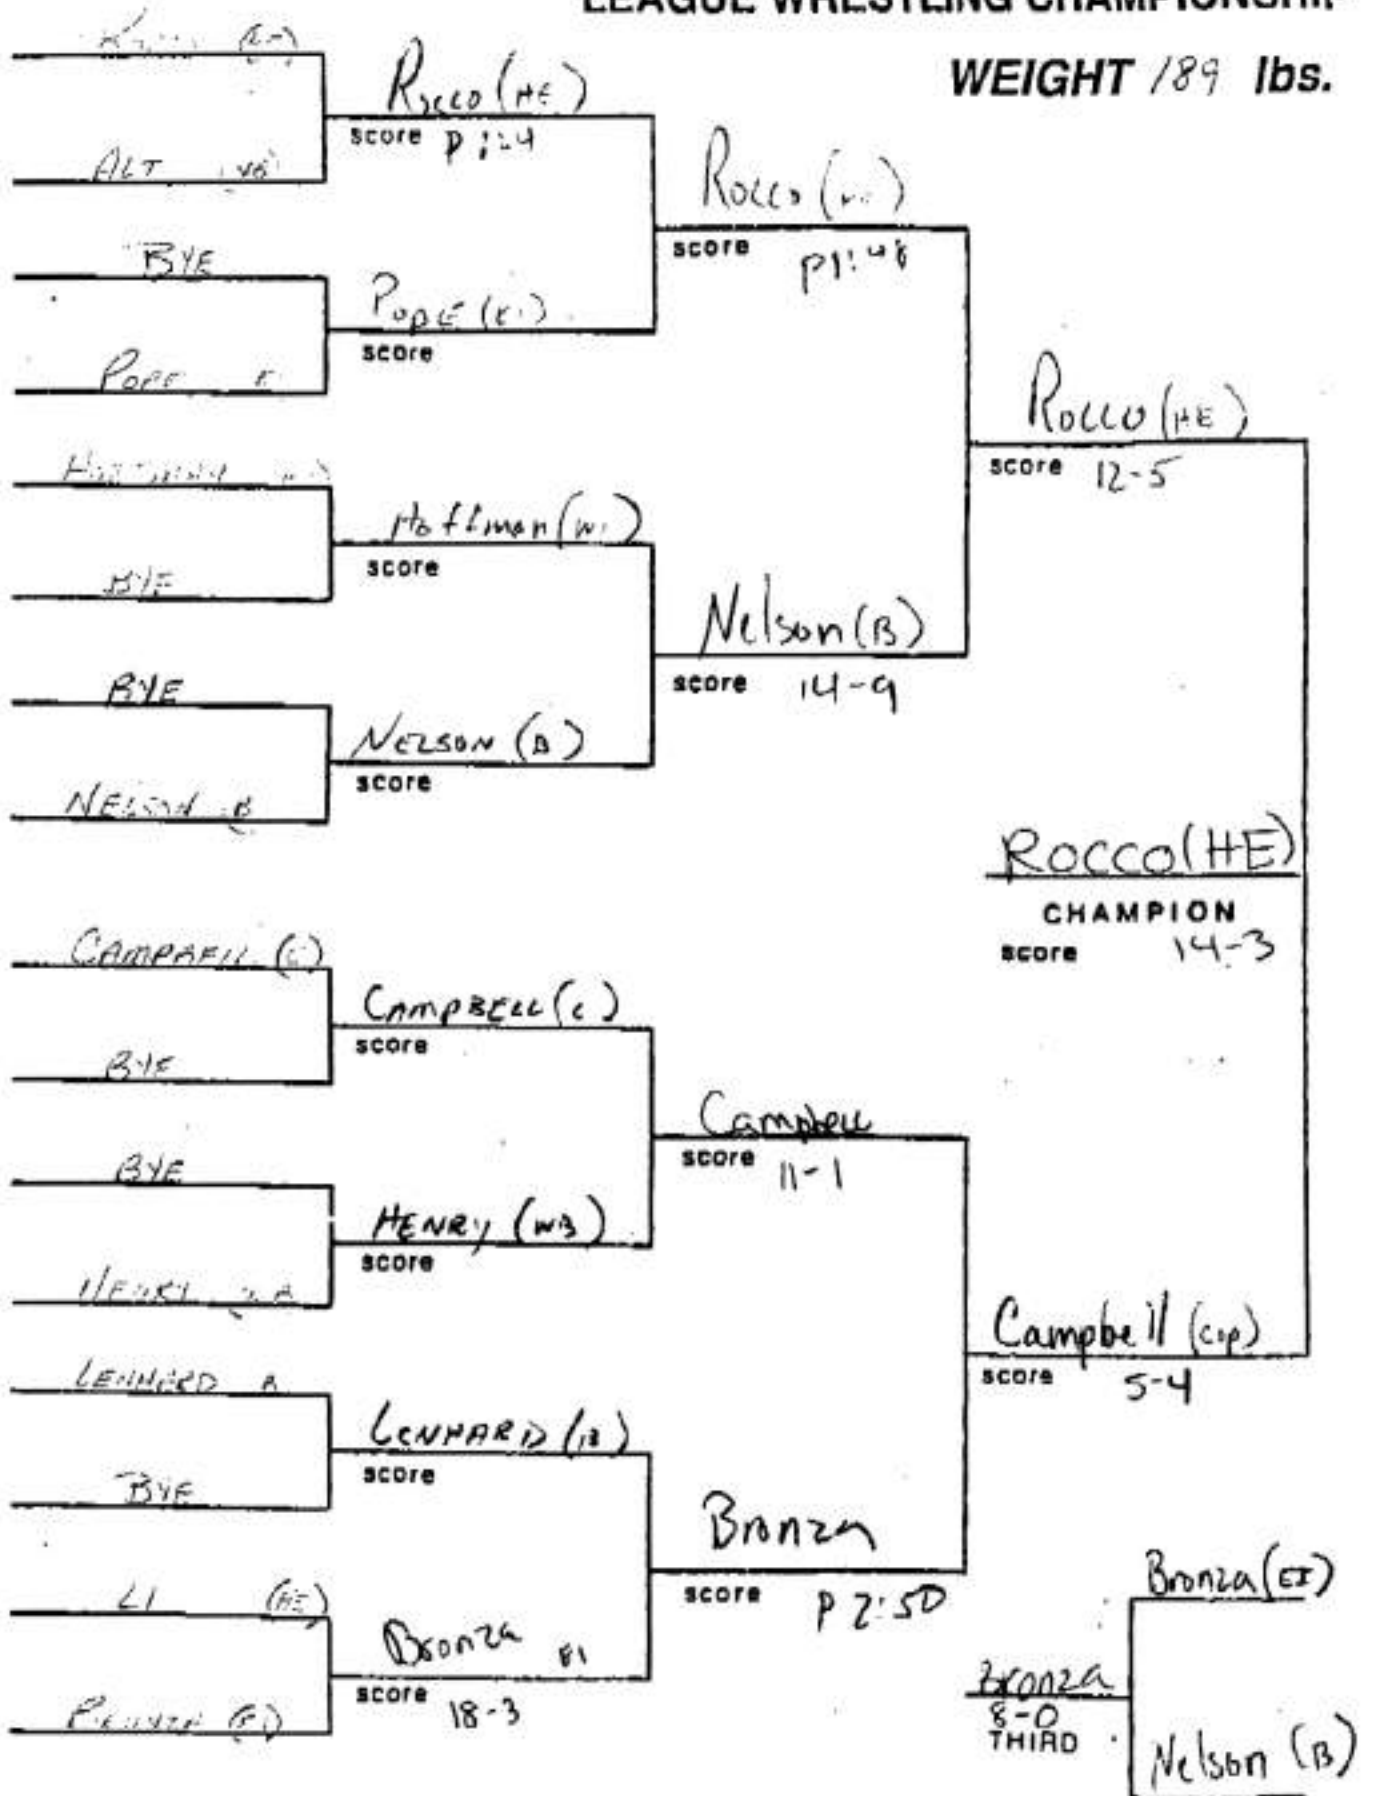

SECTION XI LEAGUE WRESTLING CHAMPIONSHIP

WEIGHT 189 lbs.

Pope 7th Seed. Lenhard 8th Seed