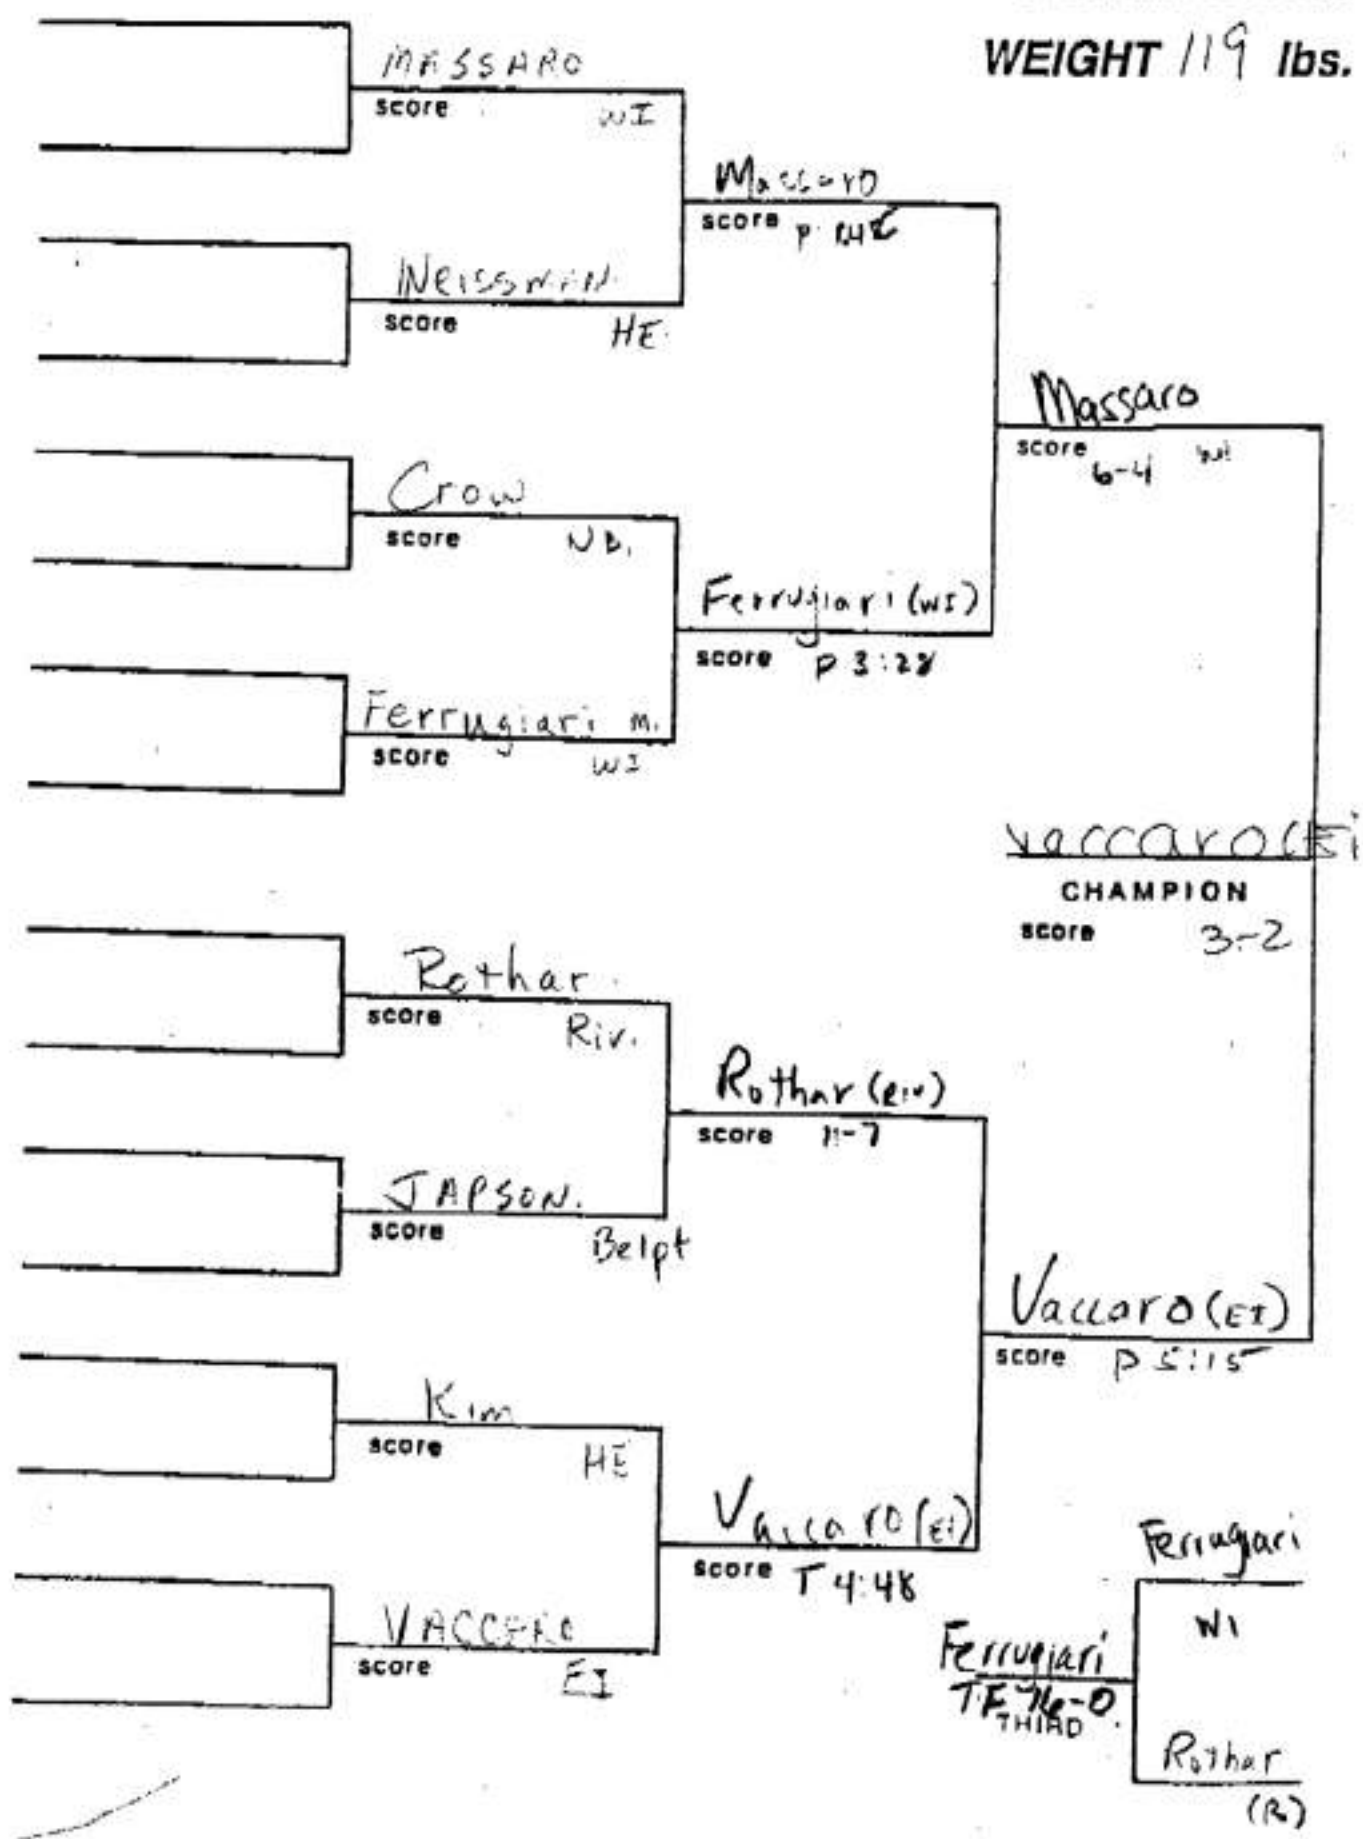

SECTION XI 99-2000
LEAGUE WRESTLING CHAMPIONSHIP

WEIGHT 96 lbs.

SECTION XI LEAGUE WRESTLING CHAMPIONSHIP

WEIGHT 103 lbs.

SECTION XI LEAGUE WRESTLING CHAMPIONSHIP

WEIGHT 112 lbs.

SECTION XI LEAGUE WRESTLING CHAMPIONSHIP

WEIGHT 119 lbs.

SECTION XI LEAGUE WRESTLING CHAMPIONSHIP

WEIGHT 125 lbs.

SECTION XI LEAGUE WRESTLING CHAMPIONSHIP

WEIGHT 130 lbs.

CORBIN-6 KATERIDGE-8

SECTION XI LEAGUE WRESTLING CHAMPIONSHIP

WEIGHT 135 lbs.

WEIGHT 152 lbs.

* TORNABENE - T2 Said -

SECTION XI LEAGUE WRESTLING CHAMPIONSHIP

WEIGHT 160 lbs.

Howlett 8th seed

SECTION XI LEAGUE WRESTLING CHAMPIONSHIP

WEIGHT 171 lbs.

Steenenson 8th