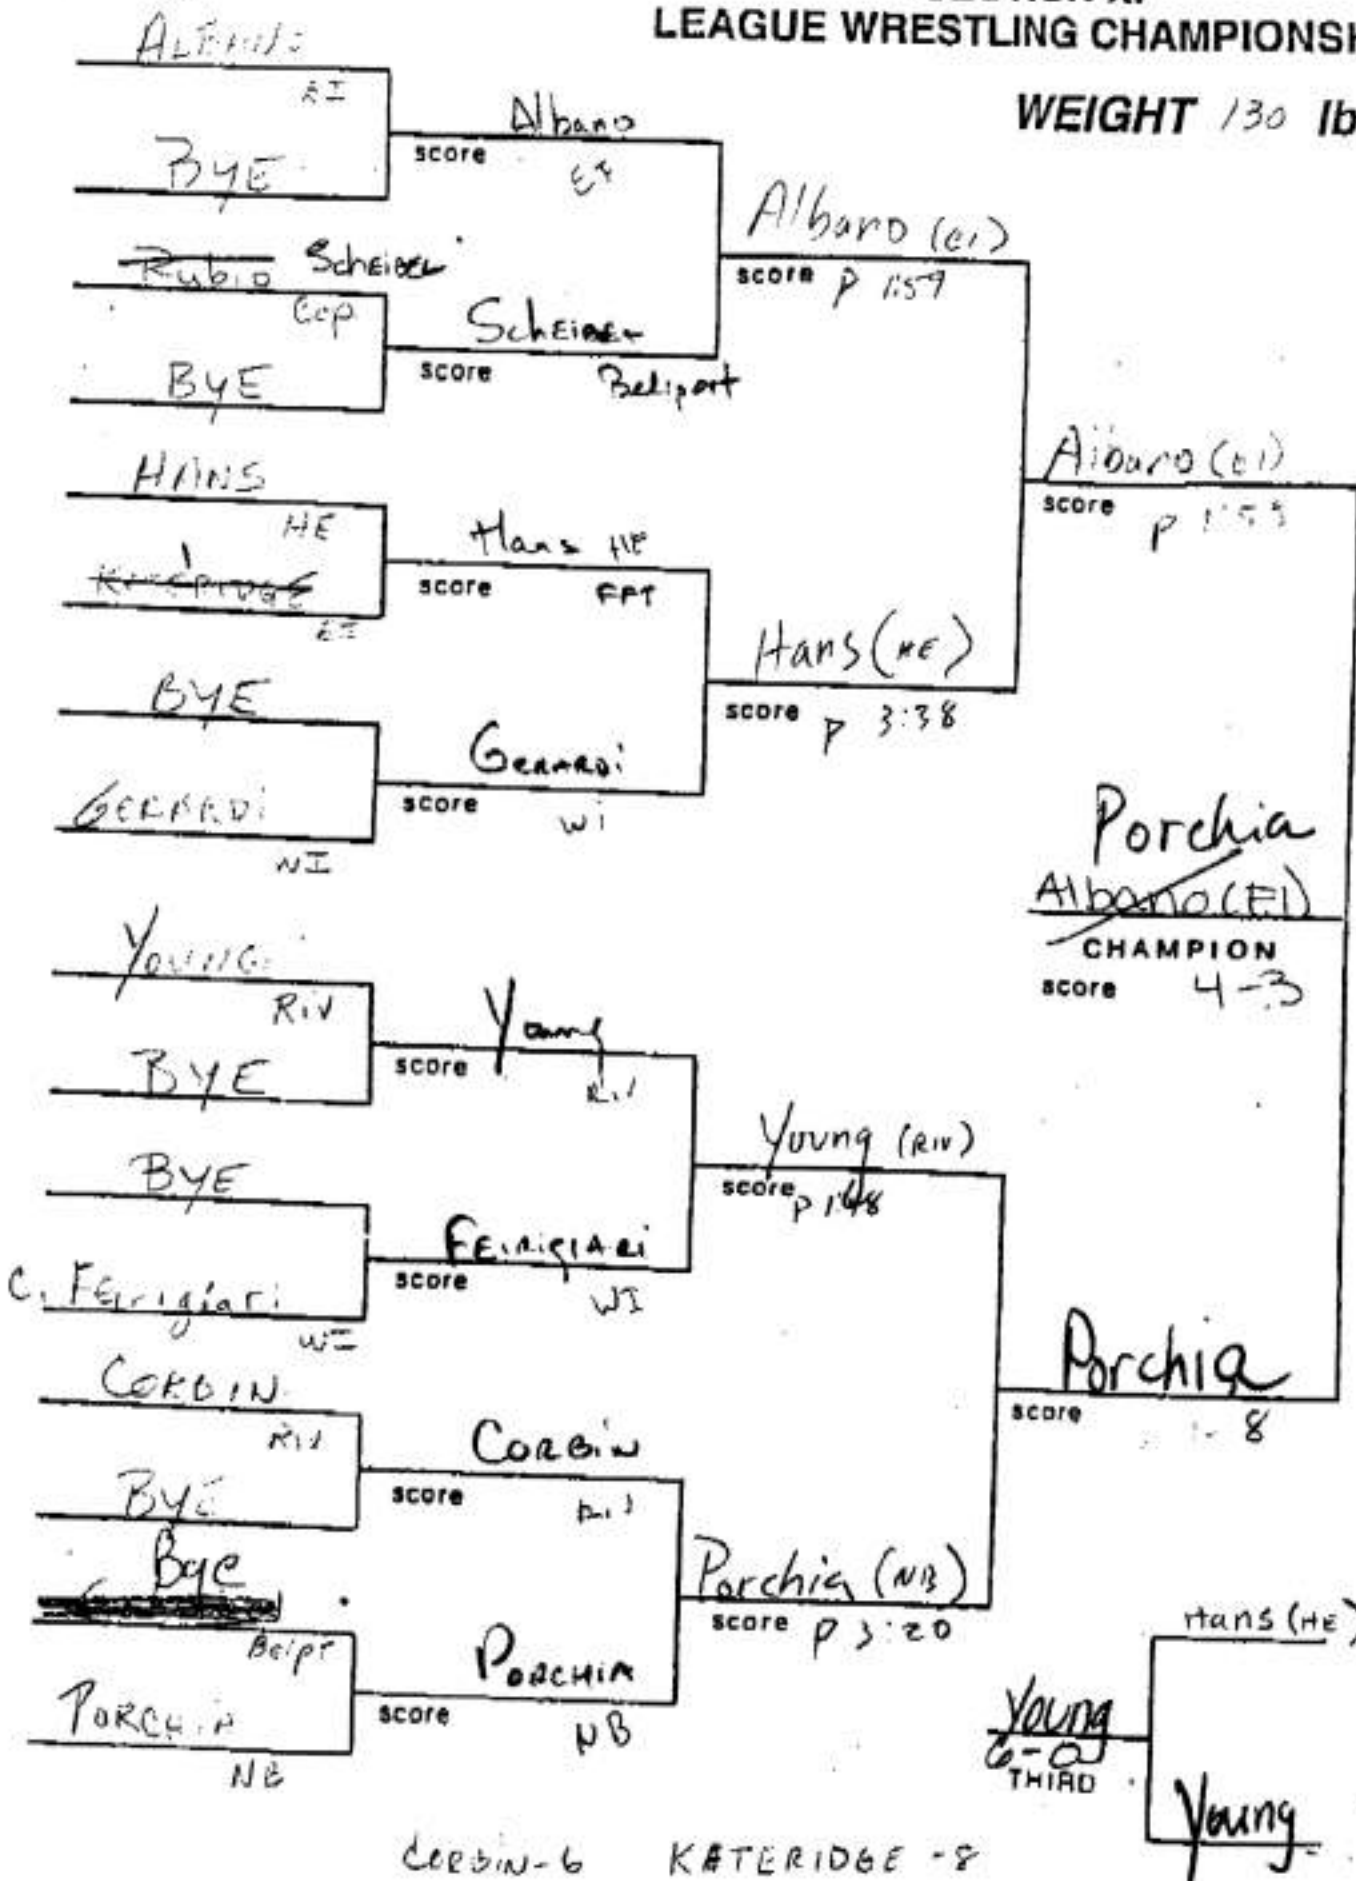

SECTION XI 99-2000
LEAGUE WRESTLING CHAMPIONSHIP

WEIGHT 96 lbs.

SECTION XI LEAGUE WRESTLING CHAMPIONSHIP

WEIGHT 103 lbs.

SECTION XI LEAGUE WRESTLING CHAMPIONSHIP

WEIGHT 112 lbs.

SECTION XI LEAGUE WRESTLING CHAMPIONSHIP

WEIGHT 119 lbs.

SECTION XI LEAGUE WRESTLING CHAMPIONSHIP

WEIGHT 125 lbs.

SECTION XI LEAGUE WRESTLING CHAMPIONSHIP

WEIGHT 130 lbs.

CORBIN-6 KATERIDGE-8

SECTION XI LEAGUE WRESTLING CHAMPIONSHIP

WEIGHT 135 lbs.

Ponzi - 6th

SECTION XI LEAGUE WRESTLING CHAMPIONSHIP

WEIGHT 140 lbs.

BABINSKI 8+

SECTION XI
LEAGUE WRESTLING CHAMPIONSHIP

WEIGHT 145 lbs.

HUBBARD 8'

SECTION XI LEAGUE WRESTLING CHAMPIONSHIP

WEIGHT 152 lbs.

* TORNABENE - T2 Said -

SECTION XI LEAGUE WRESTLING CHAMPIONSHIP

WEIGHT 160 lbs.

Howlett 8th seed

SECTION XI LEAGUE WRESTLING CHAMPIONSHIP

WEIGHT 171 lbs.

Steenenson 8th