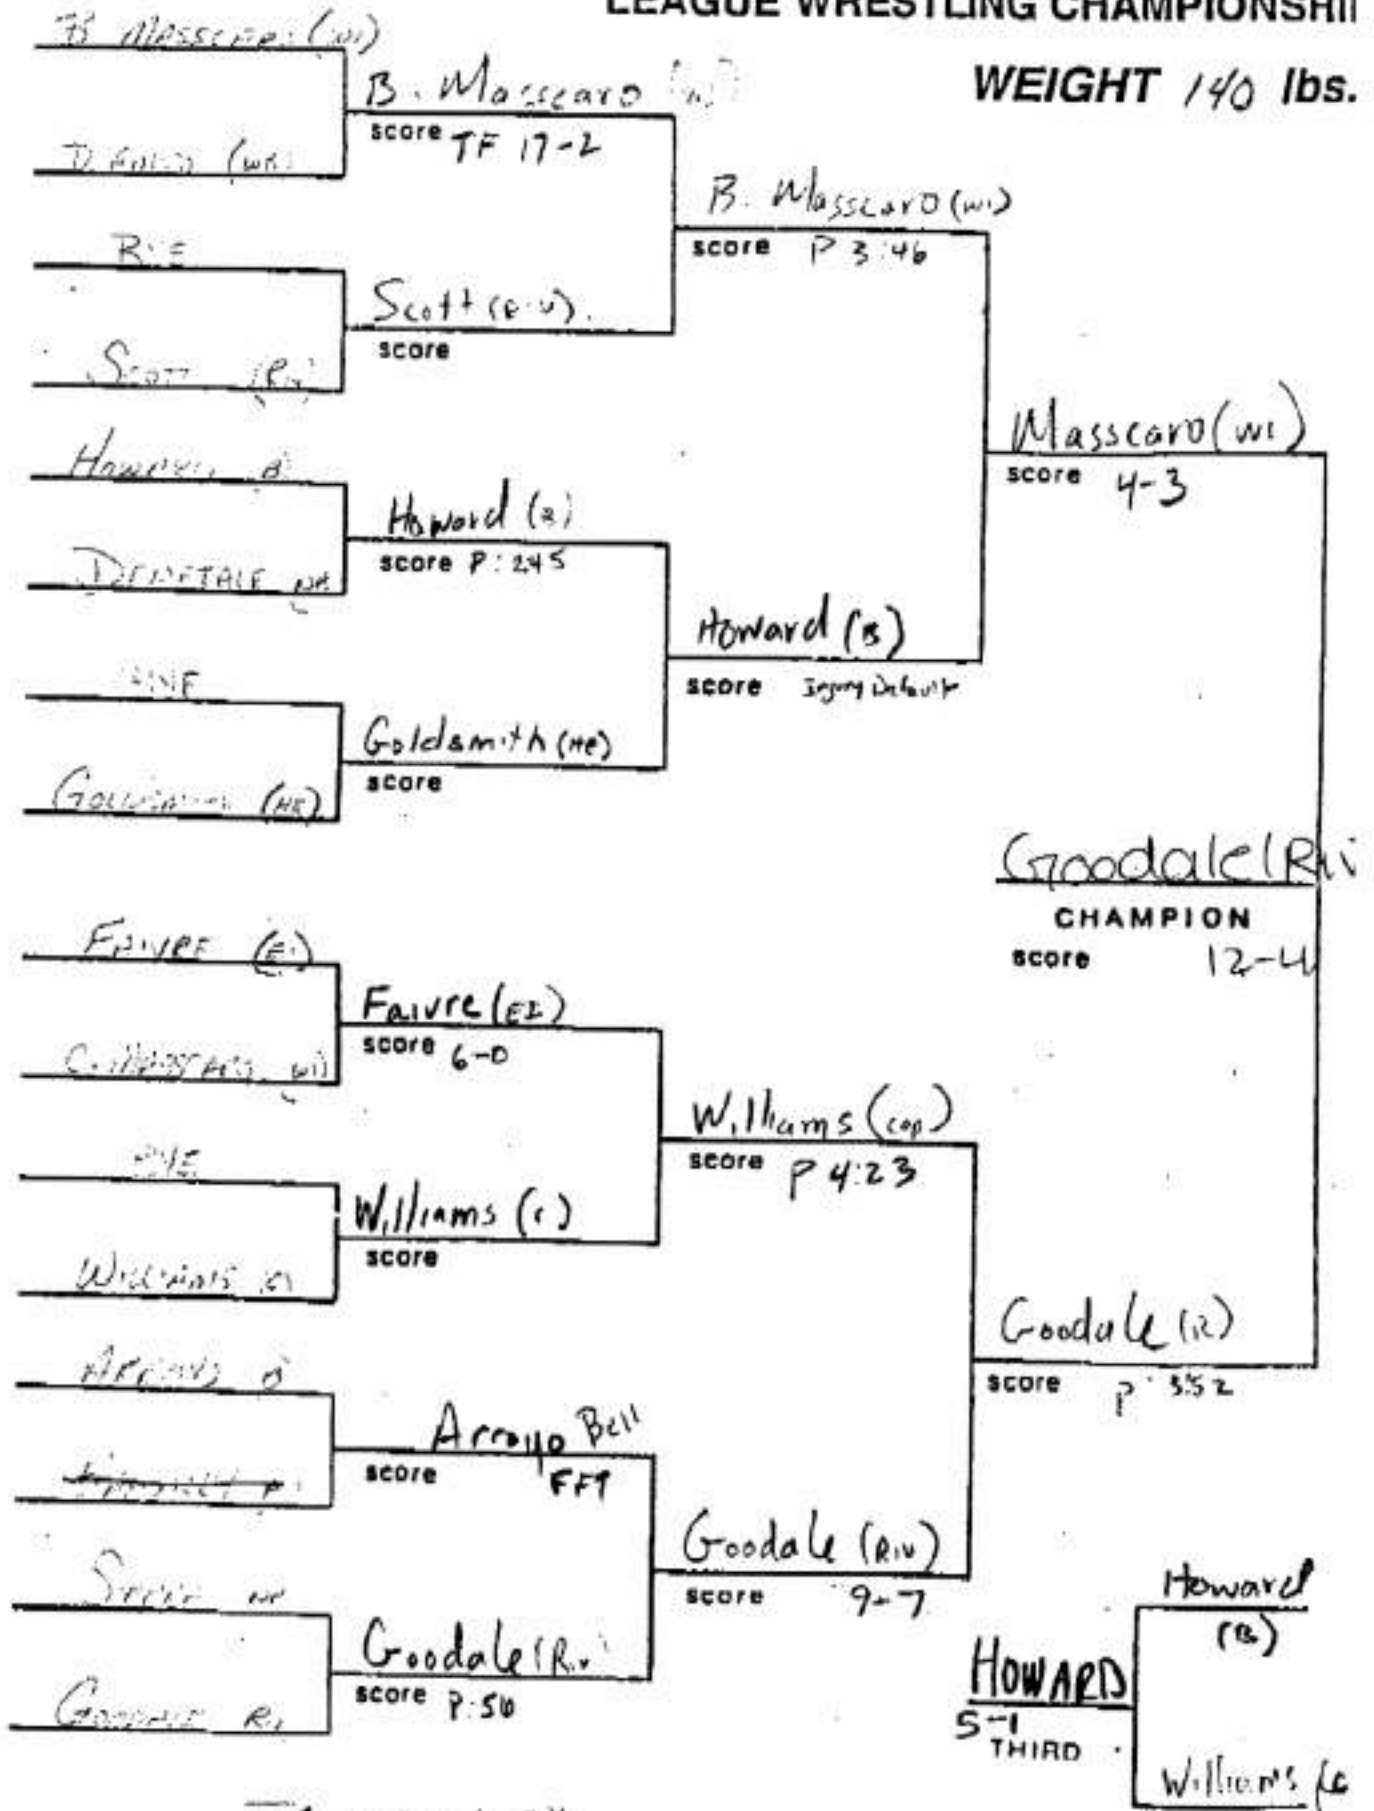

SECTION XI LEAGUE WRESTLING CHAMPIONSHIP

WEIGHT 140 lbs.

BABINSKI 8+