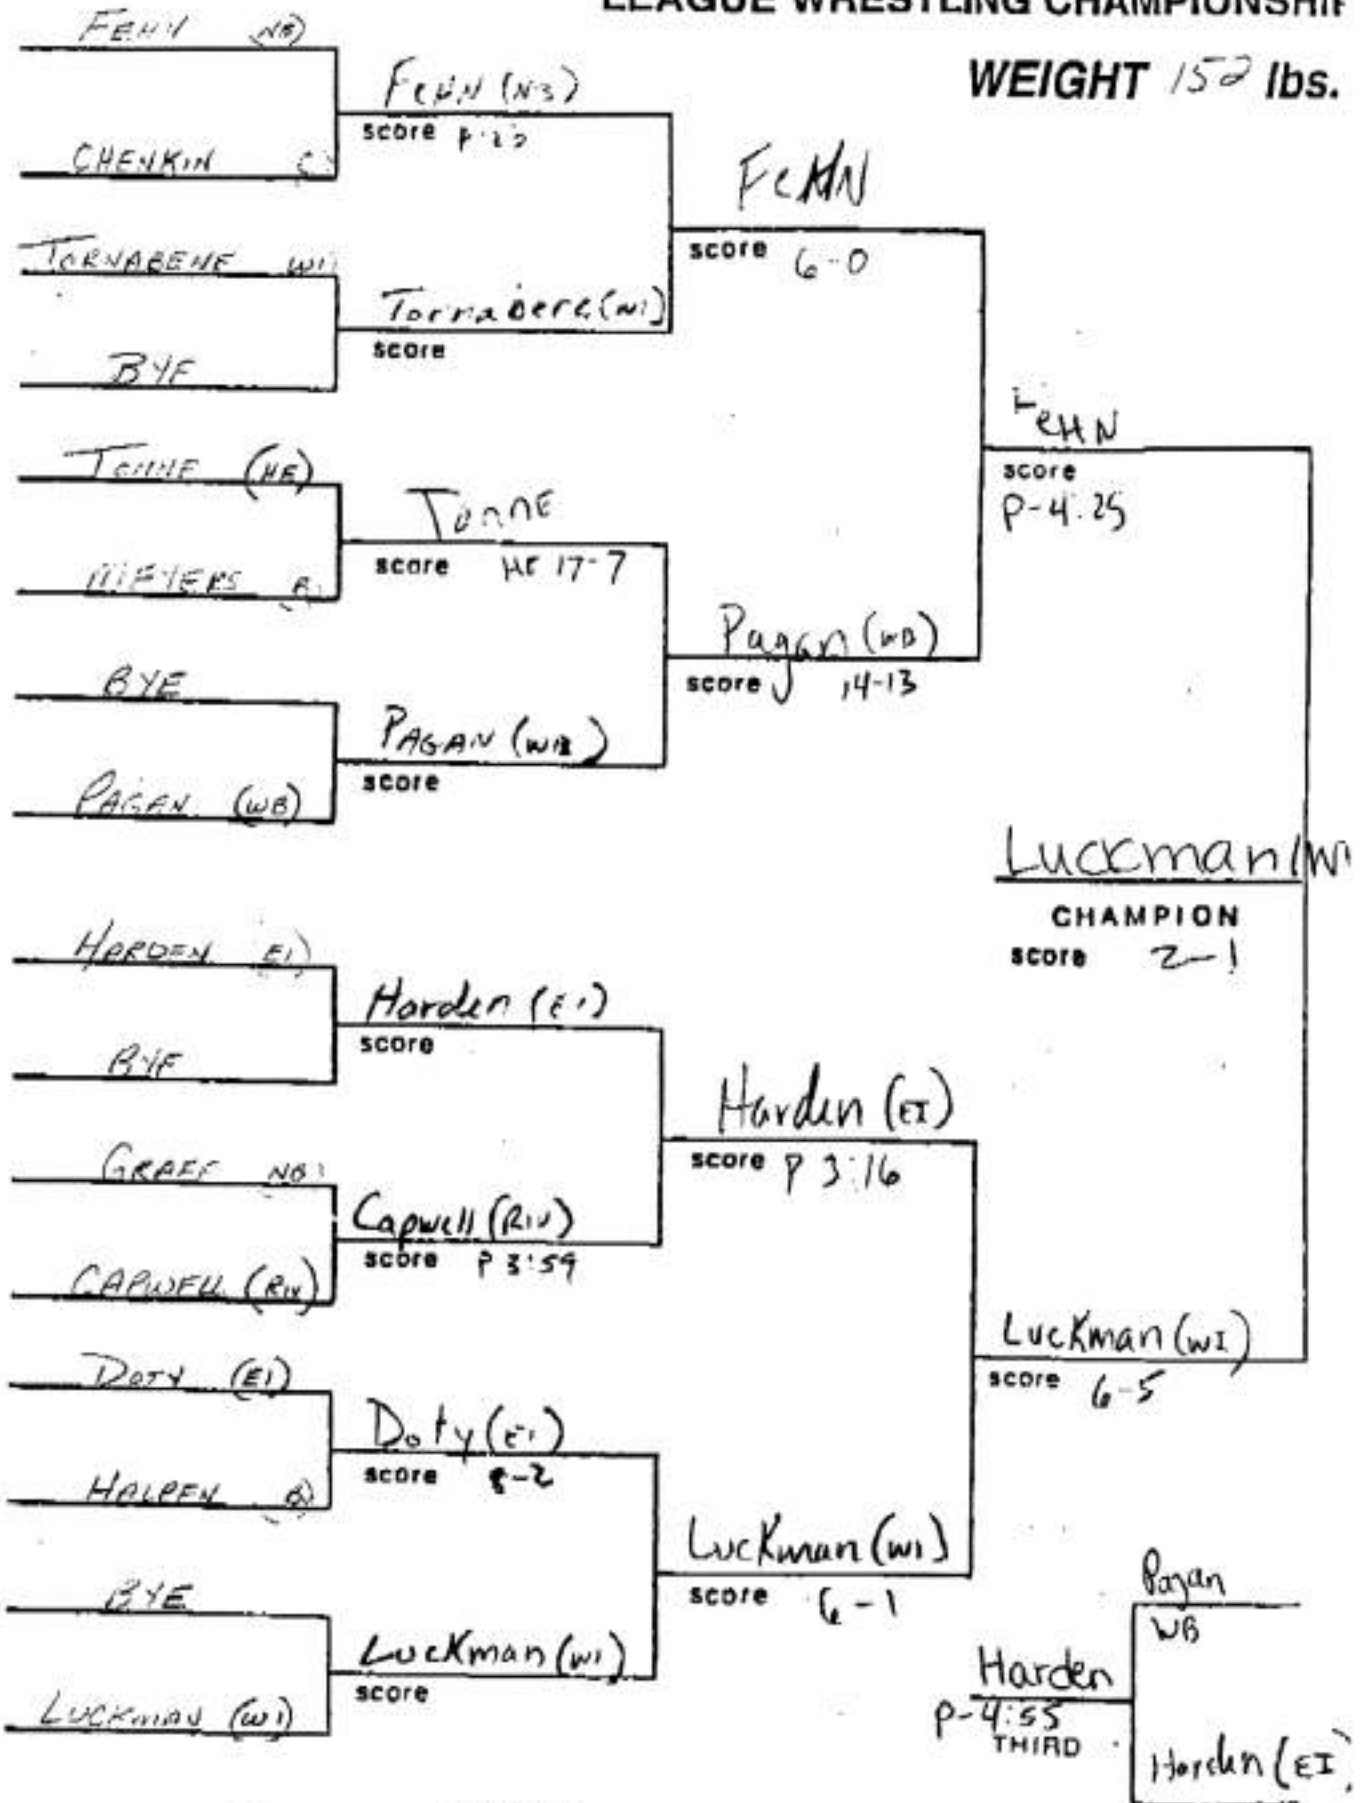

SECTION XI 99-2000
LEAGUE WRESTLING CHAMPIONSHIP

WEIGHT 96 lbs.

SECTION XI LEAGUE WRESTLING CHAMPIONSHIP

WEIGHT 103 lbs.

SECTION XI LEAGUE WRESTLING CHAMPIONSHIP

WEIGHT 112 lbs.

SECTION XI LEAGUE WRESTLING CHAMPIONSHIP

WEIGHT 119 lbs.

SECTION XI LEAGUE WRESTLING CHAMPIONSHIP

WEIGHT 125 lbs.

SECTION XI LEAGUE WRESTLING CHAMPIONSHIP

WEIGHT 130 lbs.

CORBIN-6 KATERIDGE-8

SECTION XI LEAGUE WRESTLING CHAMPIONSHIP

WEIGHT 135 lbs.

Ponzi - 6th

SECTION XI LEAGUE WRESTLING CHAMPIONSHIP

WEIGHT 140 lbs.

BABINSKI 8+

SECTION XI
LEAGUE WRESTLING CHAMPIONSHIP

WEIGHT 145 lbs.

HUBBARD 8'

SECTION XI LEAGUE WRESTLING CHAMPIONSHIP

WEIGHT 152 lbs.

* TORNABENE - T2 Said -

SECTION XI LEAGUE WRESTLING CHAMPIONSHIP

WEIGHT 160 lbs.

Howlett 8th seed

SECTION XI LEAGUE WRESTLING CHAMPIONSHIP

WEIGHT 171 lbs.

Steenenson 8th