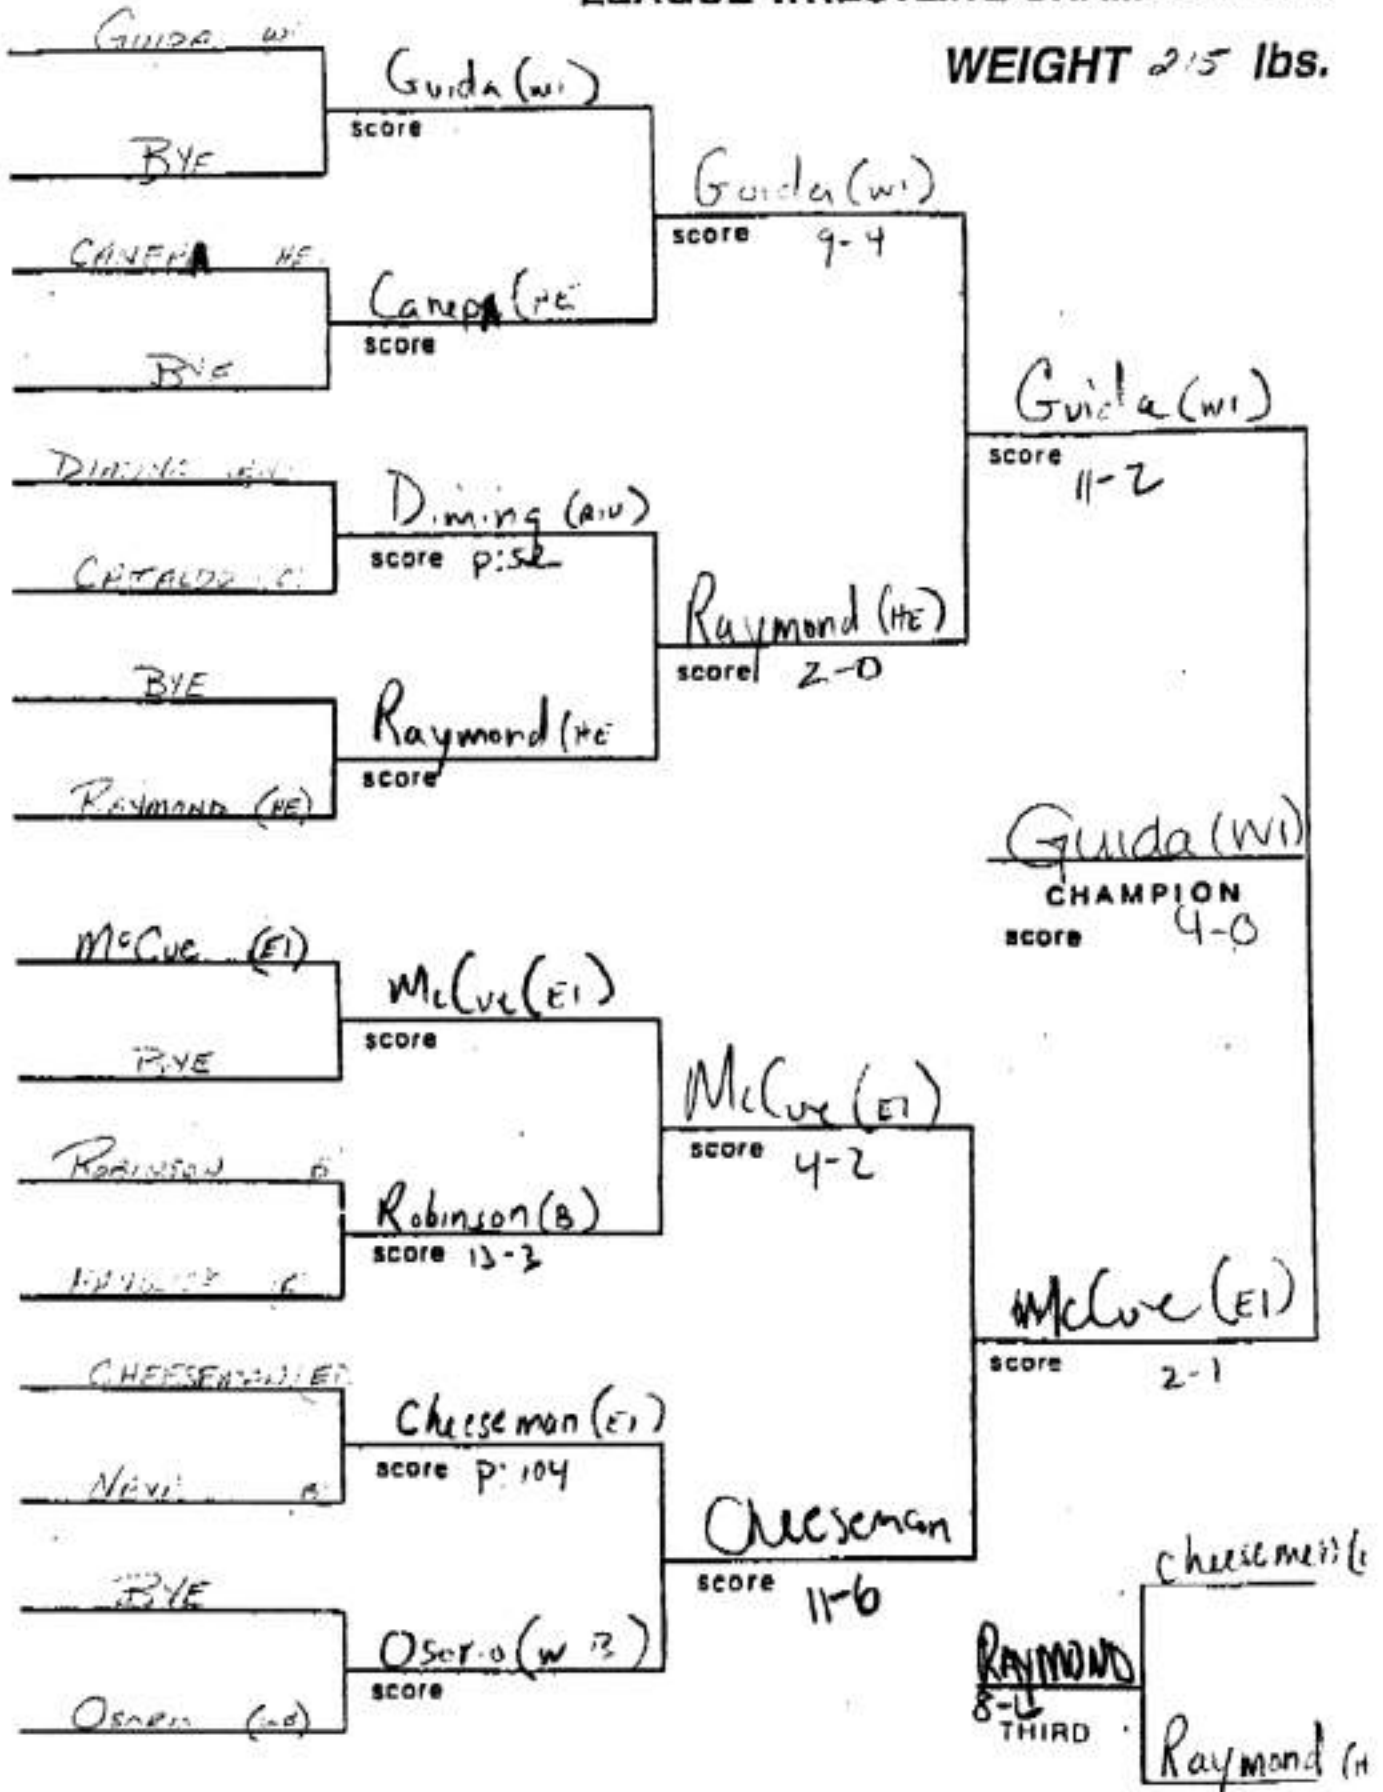

SECTION XI 99-2000
LEAGUE WRESTLING CHAMPIONSHIP

WEIGHT 96 lbs.

SECTION XI LEAGUE WRESTLING CHAMPIONSHIP

WEIGHT 103 lbs.

SECTION XI LEAGUE WRESTLING CHAMPIONSHIP

WEIGHT 112 lbs.

SECTION XI LEAGUE WRESTLING CHAMPIONSHIP

WEIGHT 119 lbs.

SECTION XI LEAGUE WRESTLING CHAMPIONSHIP

WEIGHT 125 lbs.

SECTION XI LEAGUE WRESTLING CHAMPIONSHIP

WEIGHT 130 lbs.

CORBIN-6 KATERIDGE-8

SECTION XI LEAGUE WRESTLING CHAMPIONSHIP

WEIGHT 135 lbs.

WEIGHT 152 lbs.

* TORNABENE - T2 Said -

SECTION XI LEAGUE WRESTLING CHAMPIONSHIP

WEIGHT 160 lbs.

Howlett 8th seed

SECTION XI LEAGUE WRESTLING CHAMPIONSHIP

WEIGHT 171 lbs.

Steenenson 8th

SECTION XI LEAGUE WRESTLING CHAMPIONSHIP

WEIGHT 189 lbs.

Pope 7th Seed. Lenhard 8th Seed

SECTION XI LEAGUE WRESTLING CHAMPIONSHIP

WEIGHT 215 lbs.

CATALDO (C) B¹

LEAGUE WRESTLING CHAMPIONSHIP

WEIGHT 275 lbs.