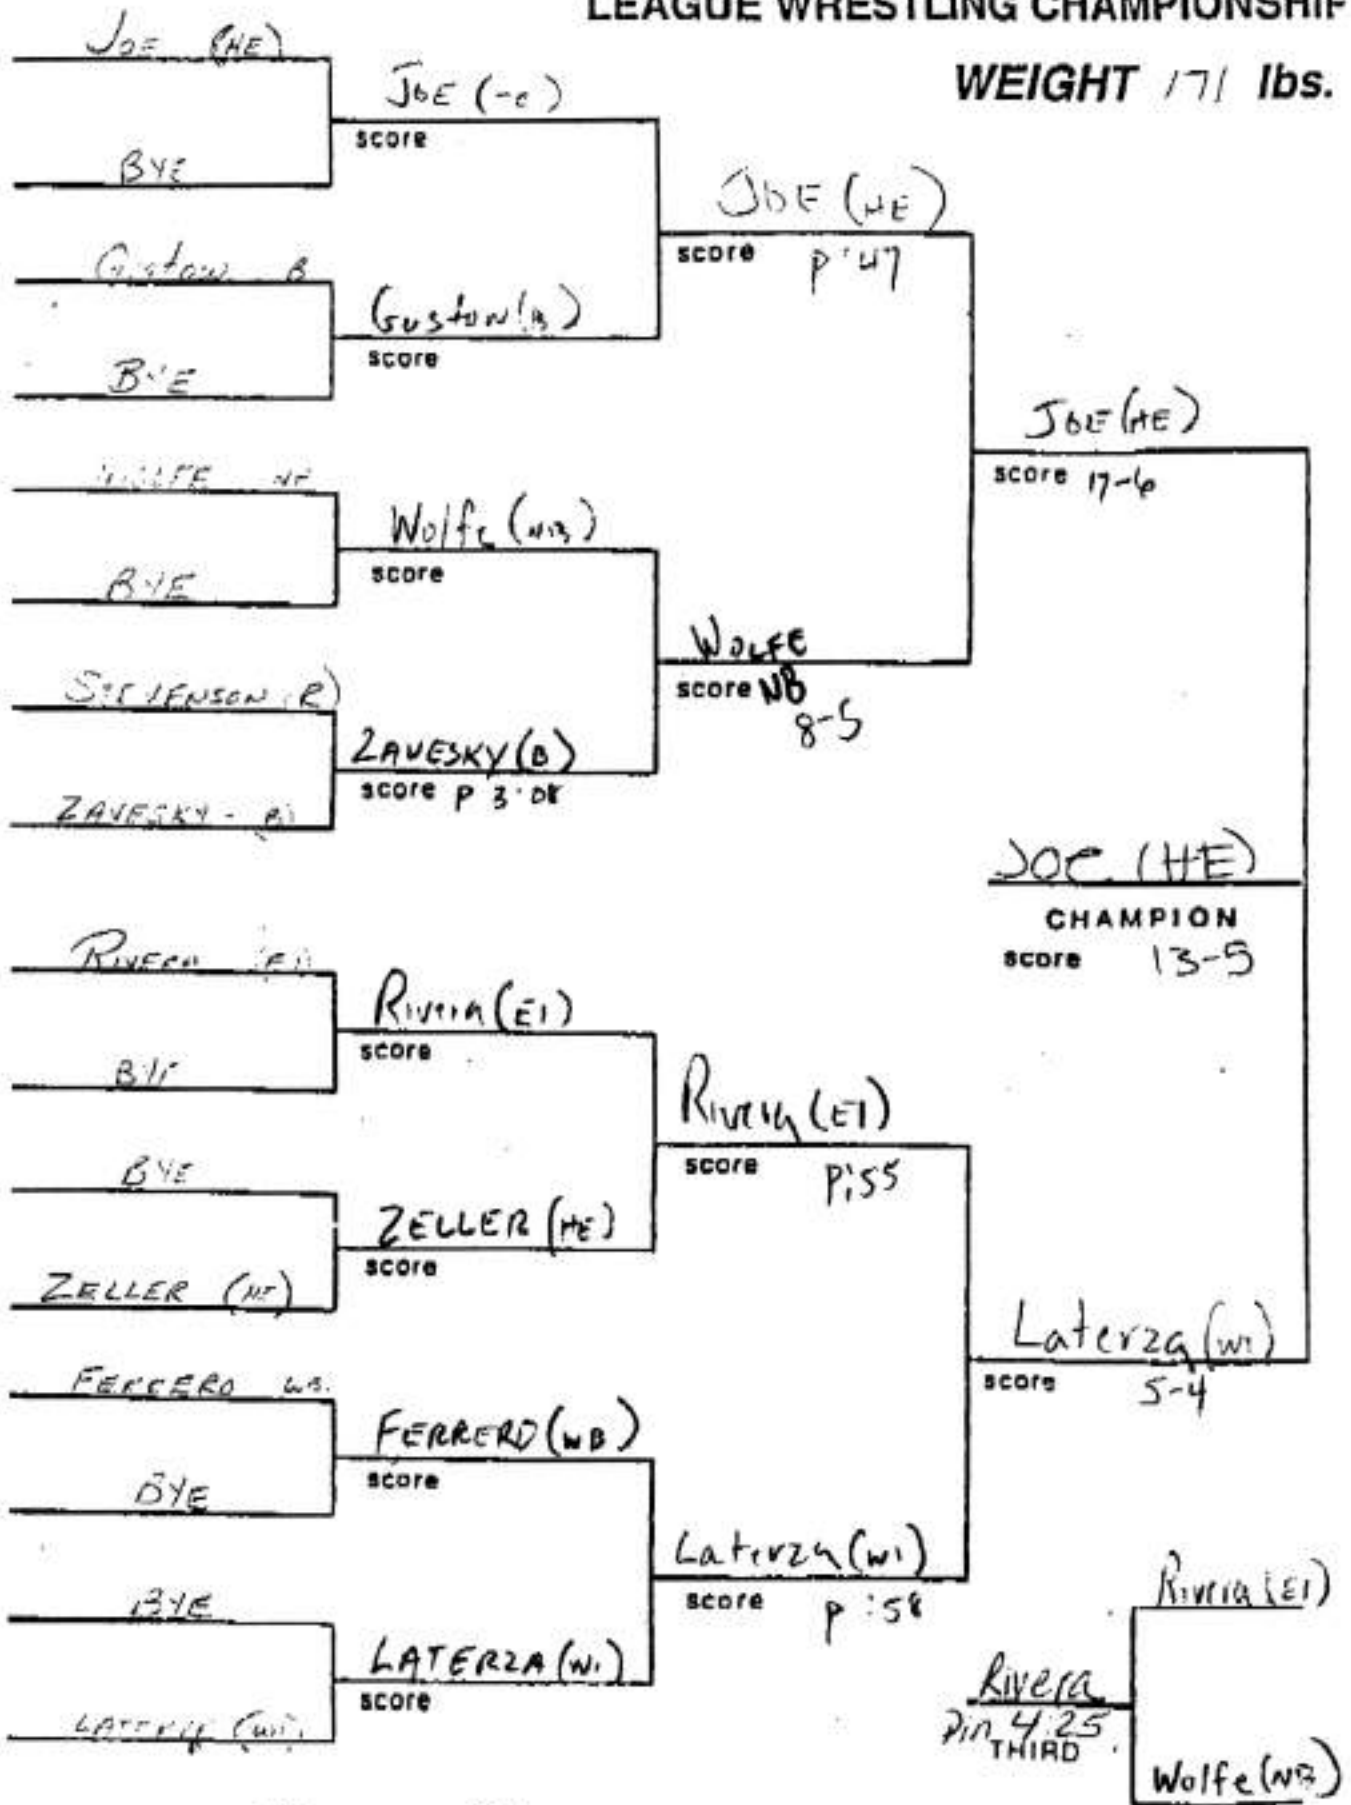

SECTION XI 99-2000
LEAGUE WRESTLING CHAMPIONSHIP

WEIGHT 96 lbs.

SECTION XI LEAGUE WRESTLING CHAMPIONSHIP

WEIGHT 103 lbs.

SECTION XI LEAGUE WRESTLING CHAMPIONSHIP

WEIGHT 112 lbs.

SECTION XI LEAGUE WRESTLING CHAMPIONSHIP

WEIGHT 119 lbs.

SECTION XI LEAGUE WRESTLING CHAMPIONSHIP

WEIGHT 125 lbs.

SECTION XI LEAGUE WRESTLING CHAMPIONSHIP

WEIGHT 130 lbs.

CORBIN-6 KATERIDGE-8

SECTION XI LEAGUE WRESTLING CHAMPIONSHIP

WEIGHT 135 lbs.

Ponzi - 6th

SECTION XI LEAGUE WRESTLING CHAMPIONSHIP

WEIGHT 140 lbs.

BABINSKI 8+

SECTION XI
LEAGUE WRESTLING CHAMPIONSHIP

WEIGHT 145 lbs.

HUBBARD 8'

SECTION XI LEAGUE WRESTLING CHAMPIONSHIP

WEIGHT 152 lbs.

* TORNABENE - T2 Said -

SECTION XI LEAGUE WRESTLING CHAMPIONSHIP

WEIGHT 160 lbs.

Howlett 8th seed

SECTION XI LEAGUE WRESTLING CHAMPIONSHIP

WEIGHT 171 lbs.

Steenenson 8th