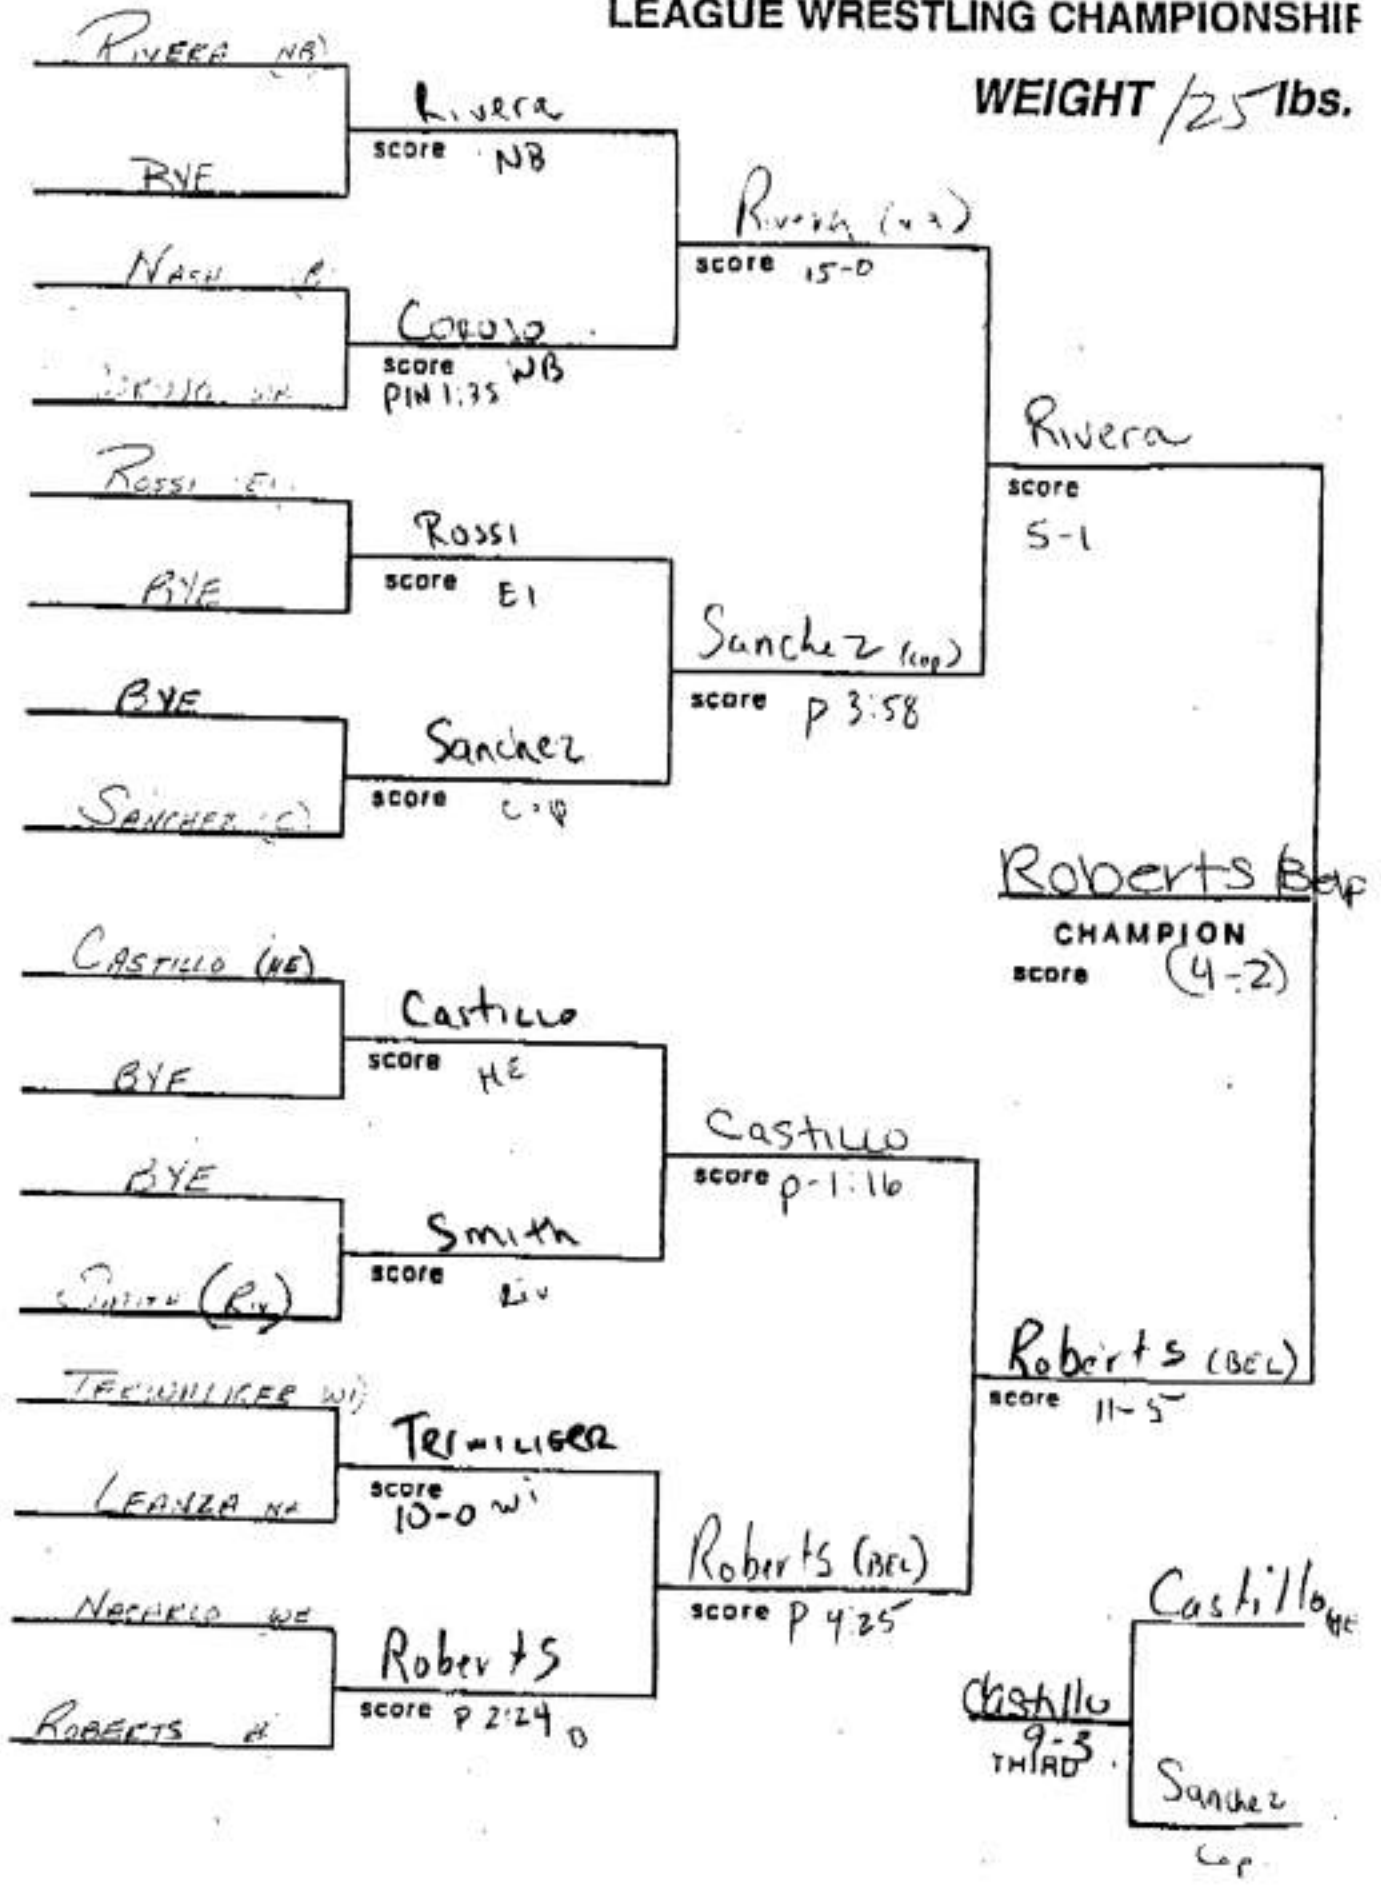

SECTION XI 99-2000
LEAGUE WRESTLING CHAMPIONSHIP

WEIGHT 96 lbs.

SECTION XI LEAGUE WRESTLING CHAMPIONSHIP

WEIGHT 103 lbs.

SECTION XI LEAGUE WRESTLING CHAMPIONSHIP

WEIGHT 112 lbs.

SECTION XI LEAGUE WRESTLING CHAMPIONSHIP

WEIGHT 119 lbs.

SECTION XI LEAGUE WRESTLING CHAMPIONSHIP

WEIGHT 125 lbs.

SECTION XI LEAGUE WRESTLING CHAMPIONSHIP

WEIGHT 130 lbs.

CORBIN-6 KATERIDGE-8

SECTION XI LEAGUE WRESTLING CHAMPIONSHIP

WEIGHT 135 lbs.

Ponzi - 6th

SECTION XI LEAGUE WRESTLING CHAMPIONSHIP

WEIGHT 140 lbs.

BABINSKI 8+

SECTION XI
LEAGUE WRESTLING CHAMPIONSHIP

WEIGHT 145 lbs.

HUBBARD 8'

SECTION XI LEAGUE WRESTLING CHAMPIONSHIP

WEIGHT 152 lbs.

* TORNABENE - T2 Said -

SECTION XI LEAGUE WRESTLING CHAMPIONSHIP

WEIGHT 160 lbs.

Howlett 8th seed

SECTION XI LEAGUE WRESTLING CHAMPIONSHIP

WEIGHT 171 lbs.

Steenenson 8th