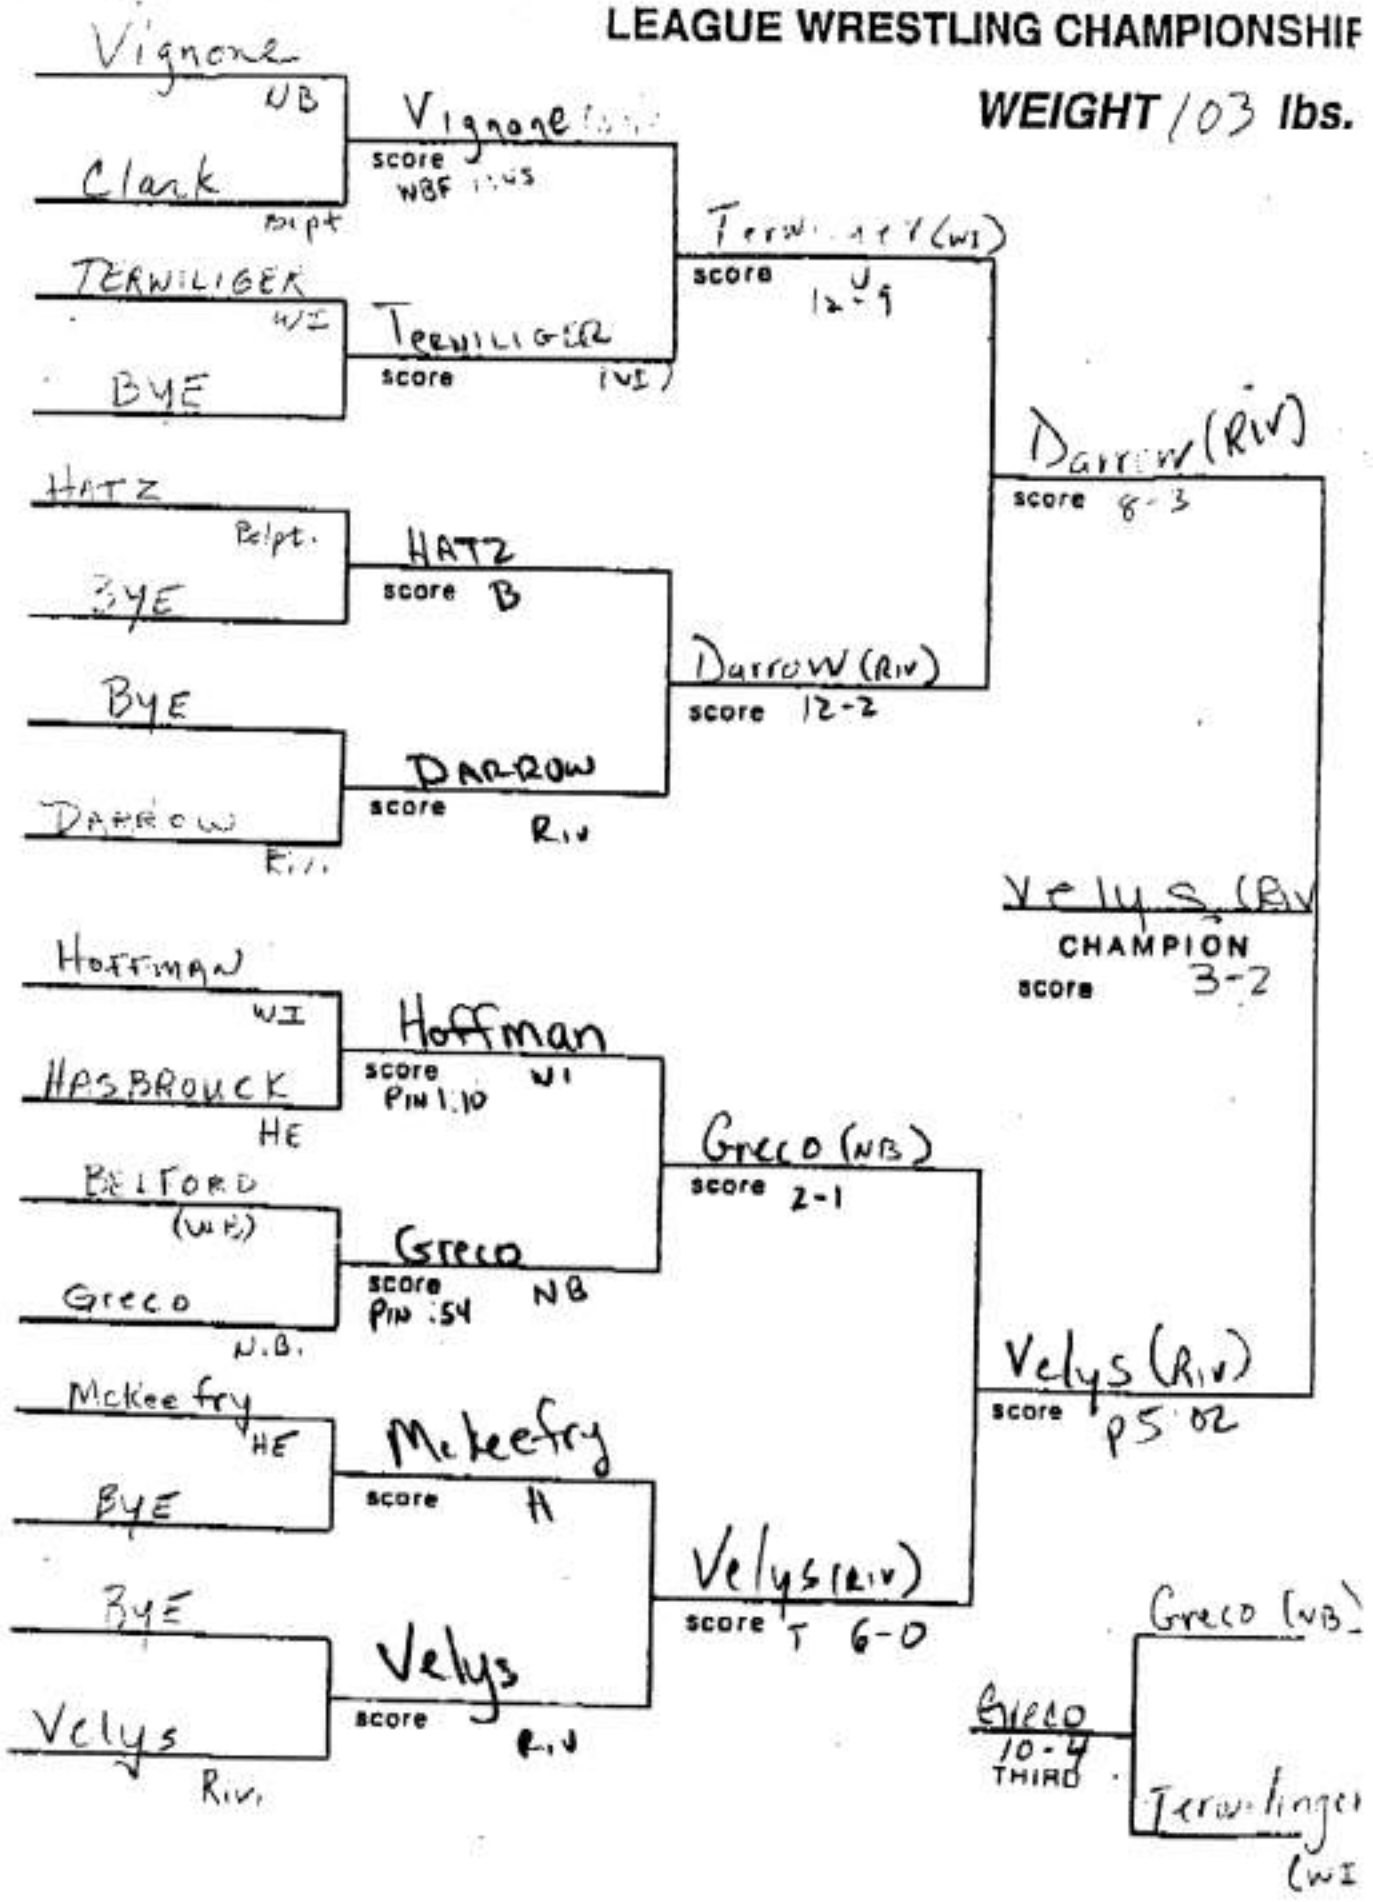

SECTION XI 99-2000
LEAGUE WRESTLING CHAMPIONSHIP

WEIGHT 96 lbs.

SECTION XI LEAGUE WRESTLING CHAMPIONSHIP

WEIGHT 103 lbs.

SECTION XI LEAGUE WRESTLING CHAMPIONSHIP

WEIGHT 112 lbs.

SECTION XI LEAGUE WRESTLING CHAMPIONSHIP

WEIGHT 119 lbs.

SECTION XI LEAGUE WRESTLING CHAMPIONSHIP

WEIGHT 125 lbs.

SECTION XI LEAGUE WRESTLING CHAMPIONSHIP

WEIGHT 130 lbs.

CORBIN-6 KATERIDGE-8

SECTION XI LEAGUE WRESTLING CHAMPIONSHIP

WEIGHT 135 lbs.

Ponzi - 6th

SECTION XI LEAGUE WRESTLING CHAMPIONSHIP

WEIGHT 140 lbs.

BABINSKI 8+

SECTION XI
LEAGUE WRESTLING CHAMPIONSHIP

WEIGHT 145 lbs.

HUBBARD 8'

SECTION XI LEAGUE WRESTLING CHAMPIONSHIP

WEIGHT 152 lbs.

* TORNABENE - T2 Said -

SECTION XI LEAGUE WRESTLING CHAMPIONSHIP

WEIGHT 160 lbs.

Howlett 8th seed

SECTION XI LEAGUE WRESTLING CHAMPIONSHIP

WEIGHT 171 lbs.

Steenenson 8th