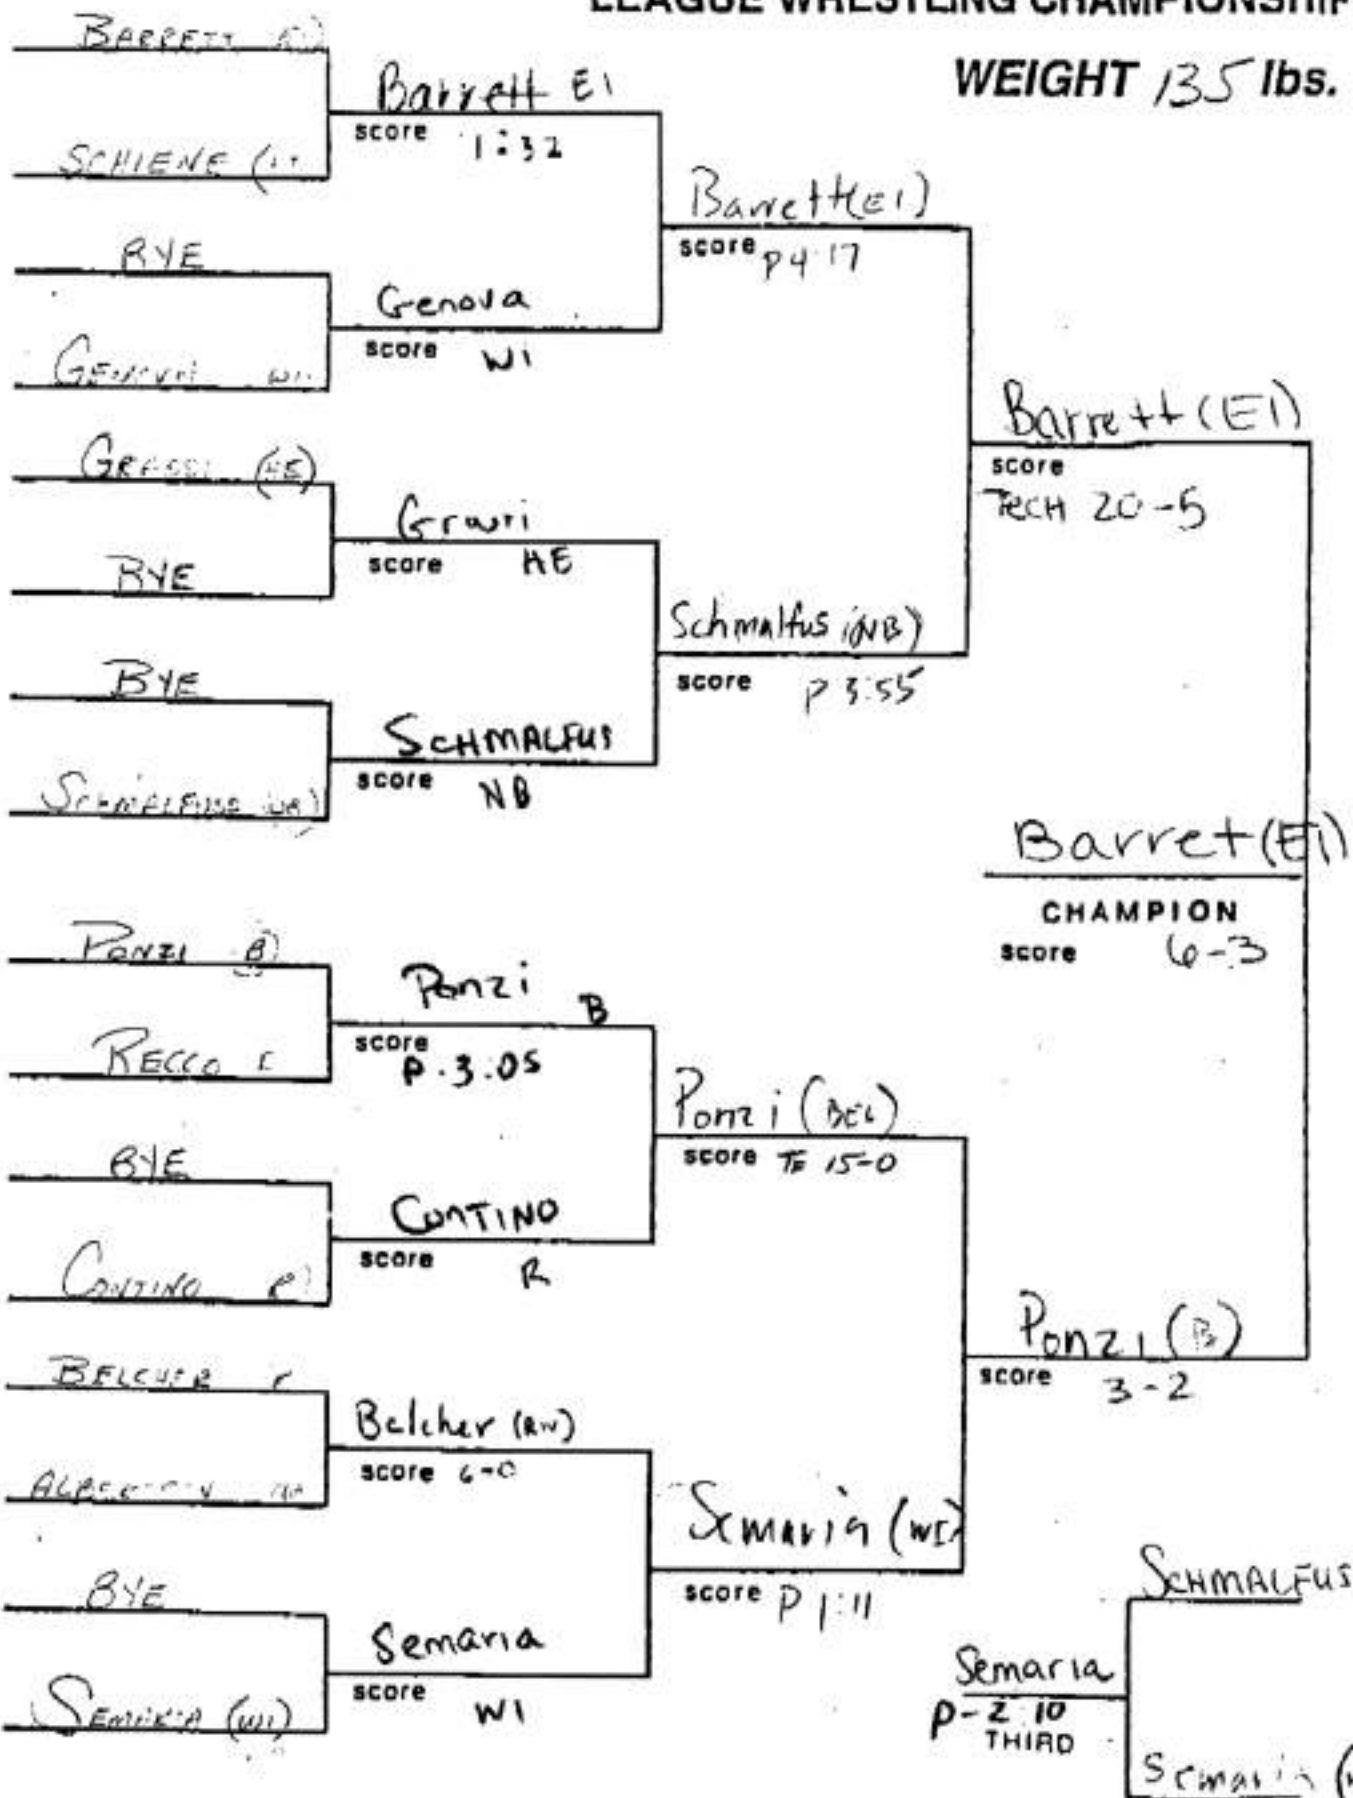

SECTION XI 99-2000
LEAGUE WRESTLING CHAMPIONSHIP

WEIGHT 96 lbs.

SECTION XI LEAGUE WRESTLING CHAMPIONSHIP

WEIGHT 103 lbs.

SECTION XI LEAGUE WRESTLING CHAMPIONSHIP

WEIGHT 112 lbs.

SECTION XI LEAGUE WRESTLING CHAMPIONSHIP

WEIGHT 119 lbs.

SECTION XI LEAGUE WRESTLING CHAMPIONSHIP

WEIGHT 125 lbs.

SECTION XI LEAGUE WRESTLING CHAMPIONSHIP

WEIGHT 130 lbs.

CORBIN-6 KATERIDGE-8

SECTION XI LEAGUE WRESTLING CHAMPIONSHIP

WEIGHT 135 lbs.

Ponzi - 6th

SECTION XI LEAGUE WRESTLING CHAMPIONSHIP

WEIGHT 140 lbs.

BABINSKI 8+

SECTION XI
LEAGUE WRESTLING CHAMPIONSHIP

WEIGHT 145 lbs.

HUBBARD 8'

SECTION XI LEAGUE WRESTLING CHAMPIONSHIP

WEIGHT 152 lbs.

* TORNABENE - T2 Said -

SECTION XI LEAGUE WRESTLING CHAMPIONSHIP

WEIGHT 160 lbs.

Howlett 8th seed

SECTION XI LEAGUE WRESTLING CHAMPIONSHIP

WEIGHT 171 lbs.

Steenenson 8th