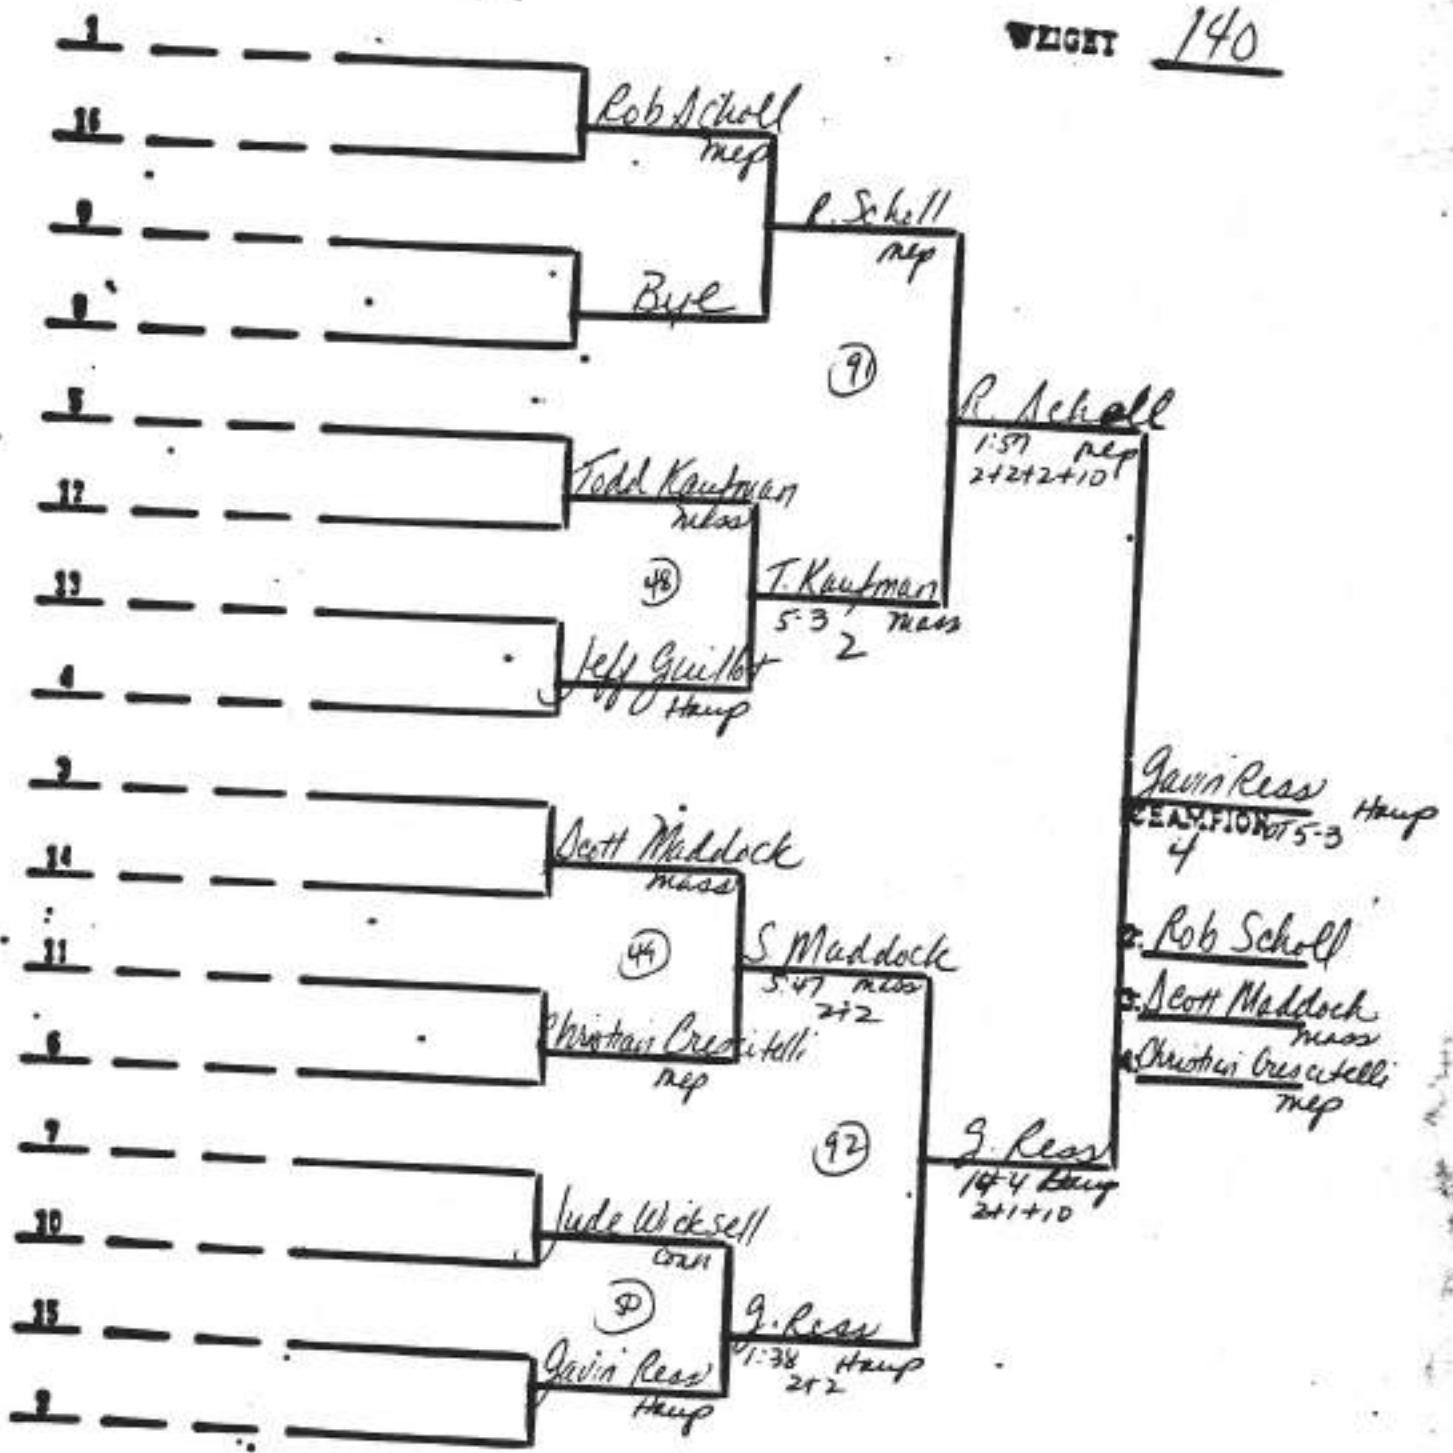

TOURNAMENT: MASSAPEQUA

DATE: 1999

PLACE: MHS

WEIGHT 140

SEED YEAR YEAR DATE LAST, FIRST