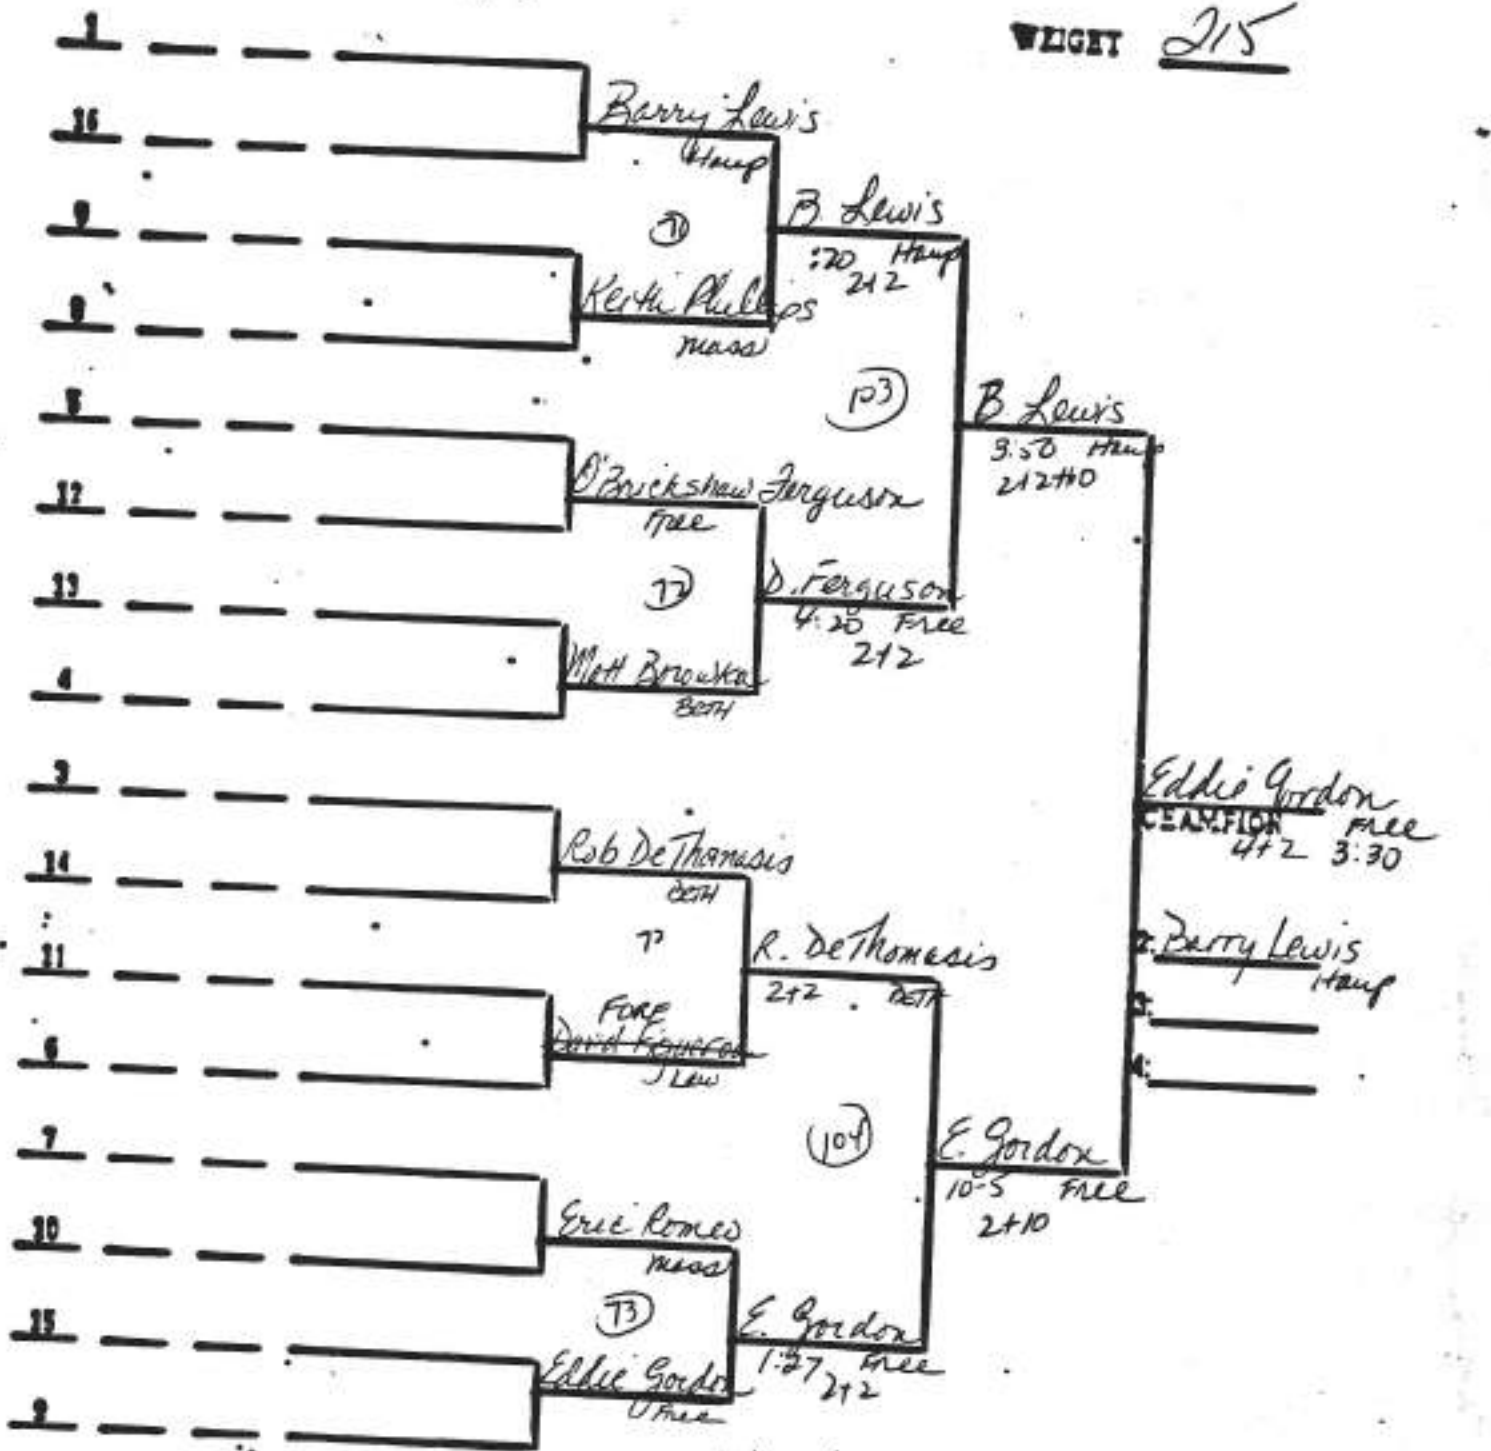

DATE: 1999 PLACE: MHS

WEIGHT 171

3rd Place

DATE: 1999 PLACE: MHS

SEED YEAR YEAR DATE LAST/INIT

WEIGHT 189

3rd Place

DATE: 1999

PLACE: MHS

SEED TEAM YEAR DATE LEFT/RIGHT

WEIGHT 215

3rd Place

DATE: 1999

PLACE: MHS

SIZE YEAR YEAR DATE LIFT, FLIFT

WEIGHT 275