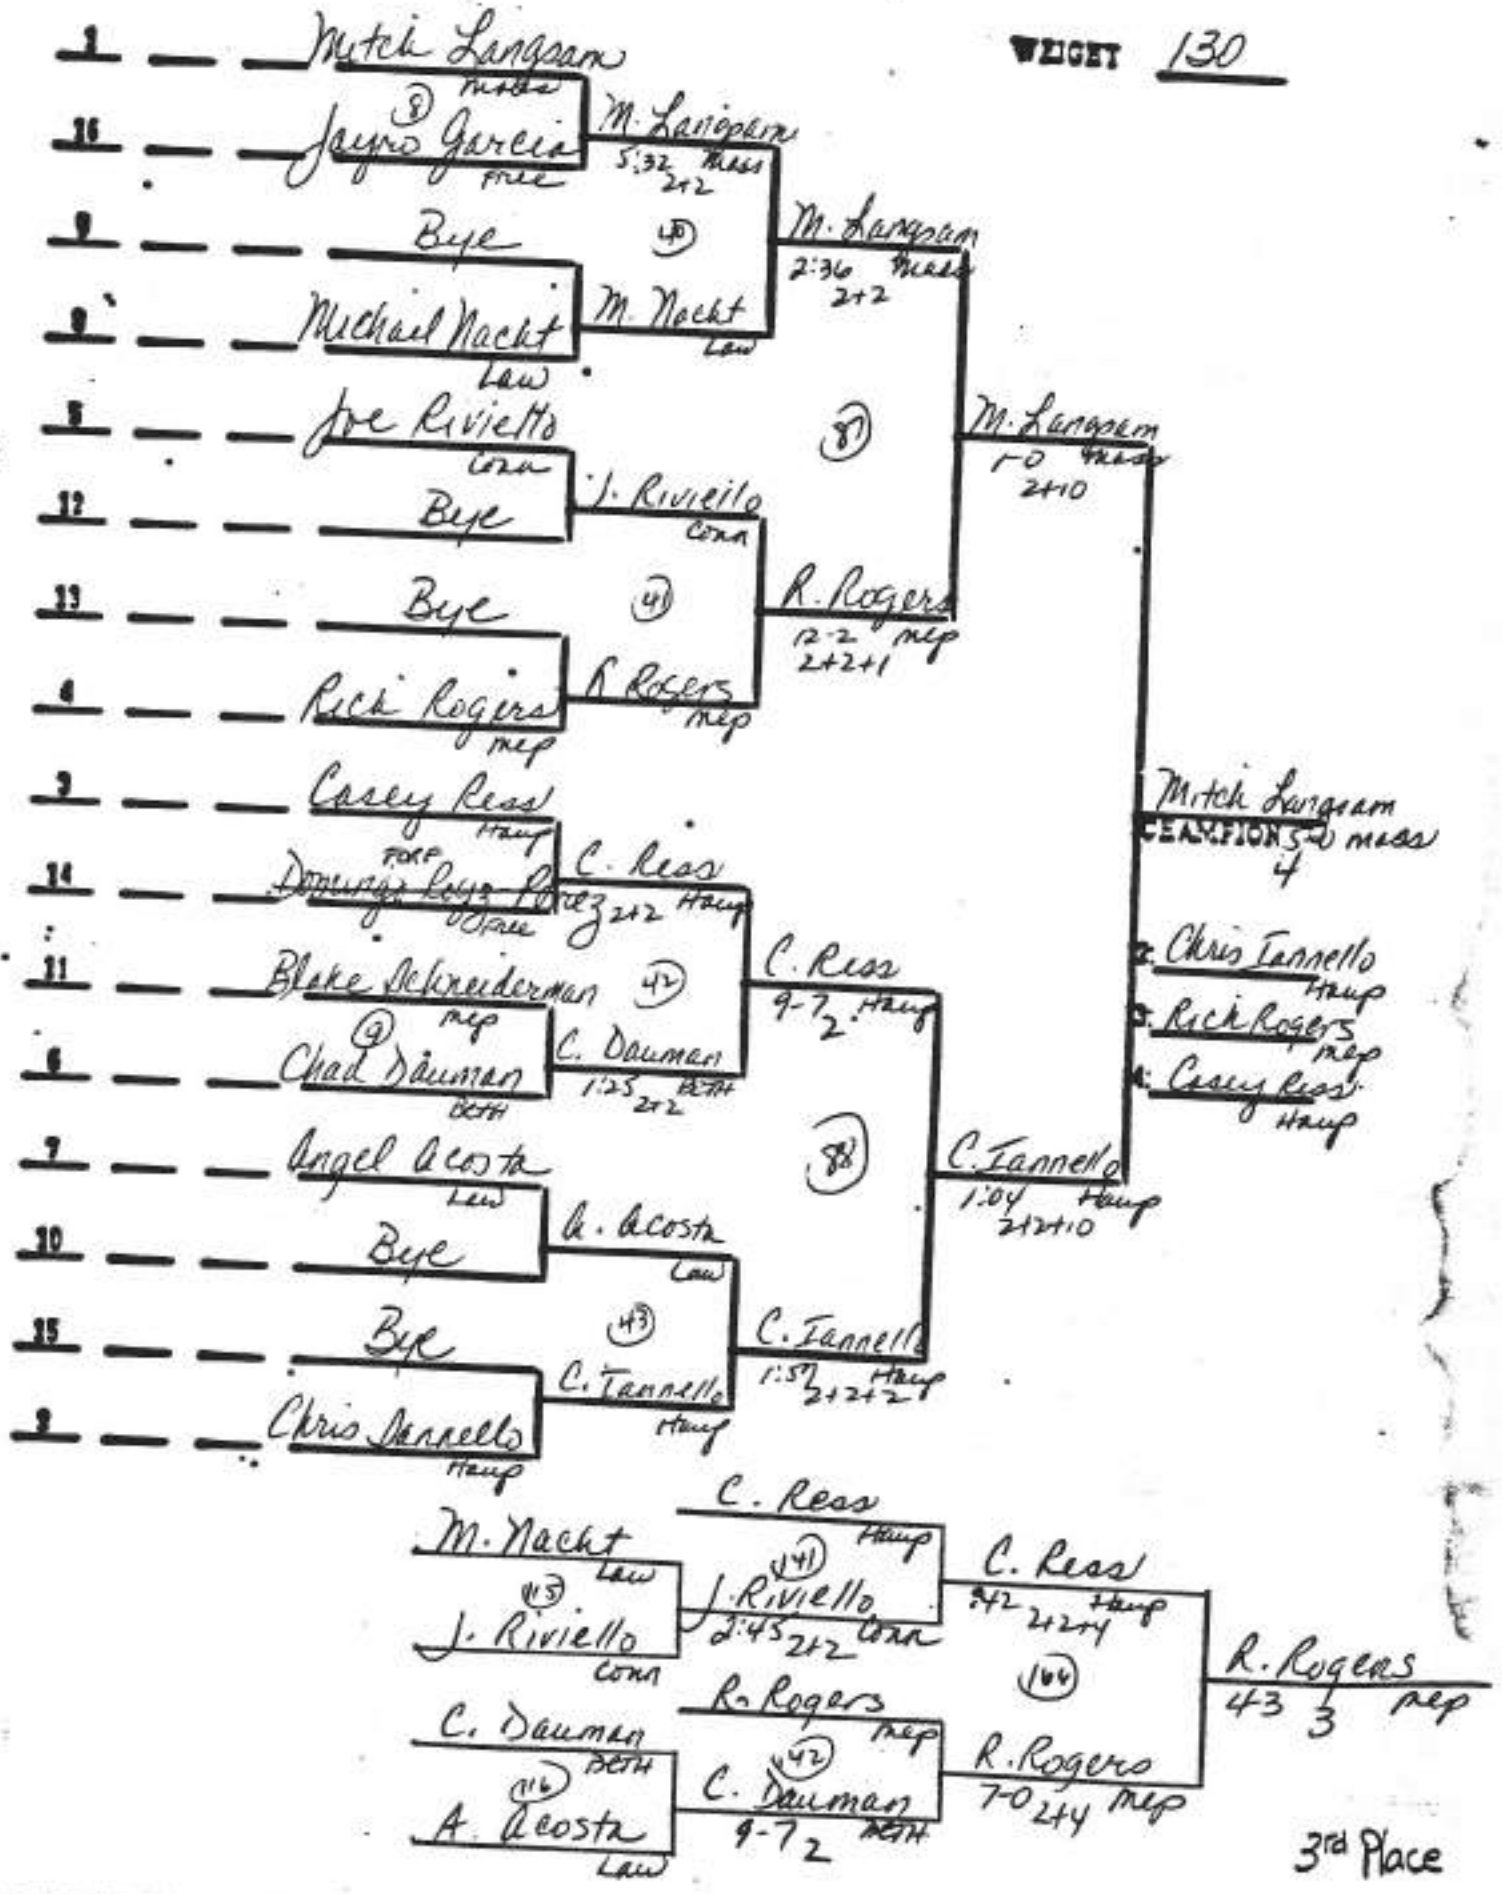

WEIGHT: MASSAPEQUA

DATE: 1999

PLACE: MHS

YEAR YEAR BIRTH DATE

WEIGHT 125

DATE: 1999 PLACE: MHS

SEED TEAM CLASS DATE LAST/FIRST

WEIGHT 130