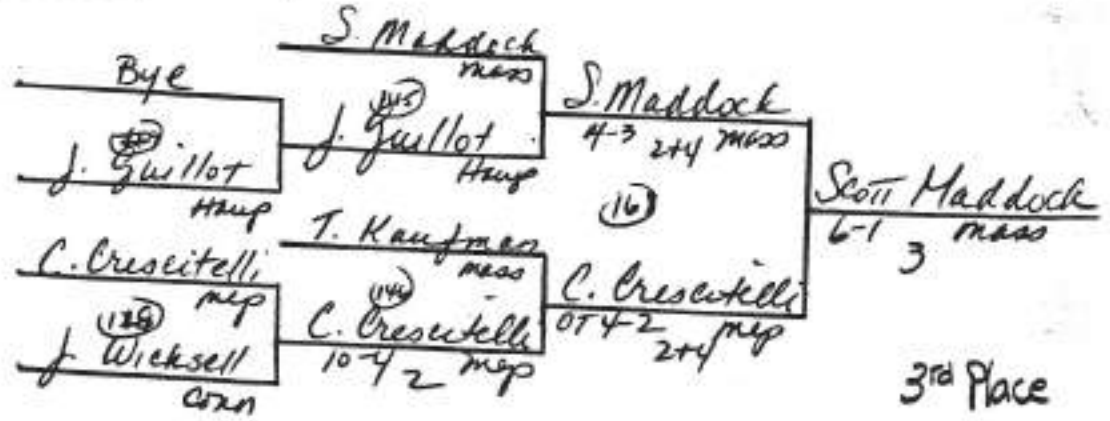

DATE: 1999

PLACE: MHS

WEIGHT 135

SEED YEAR YEAR DATE LIFT/STRT

TOURNAMENT: MASSAPEQUA

DATE: 1999

PLACE: MHS

WEIGHT 140

SEED YEAR YEAR DATE LAST, FIRST

TOWNSHIP: MASSAPEQUA

DATE: 1999

PLACE: MHS

YEAR YEAR DATE LAST/INIT

WEIGHT 145

MASSAPEQUA

DATE: 1999