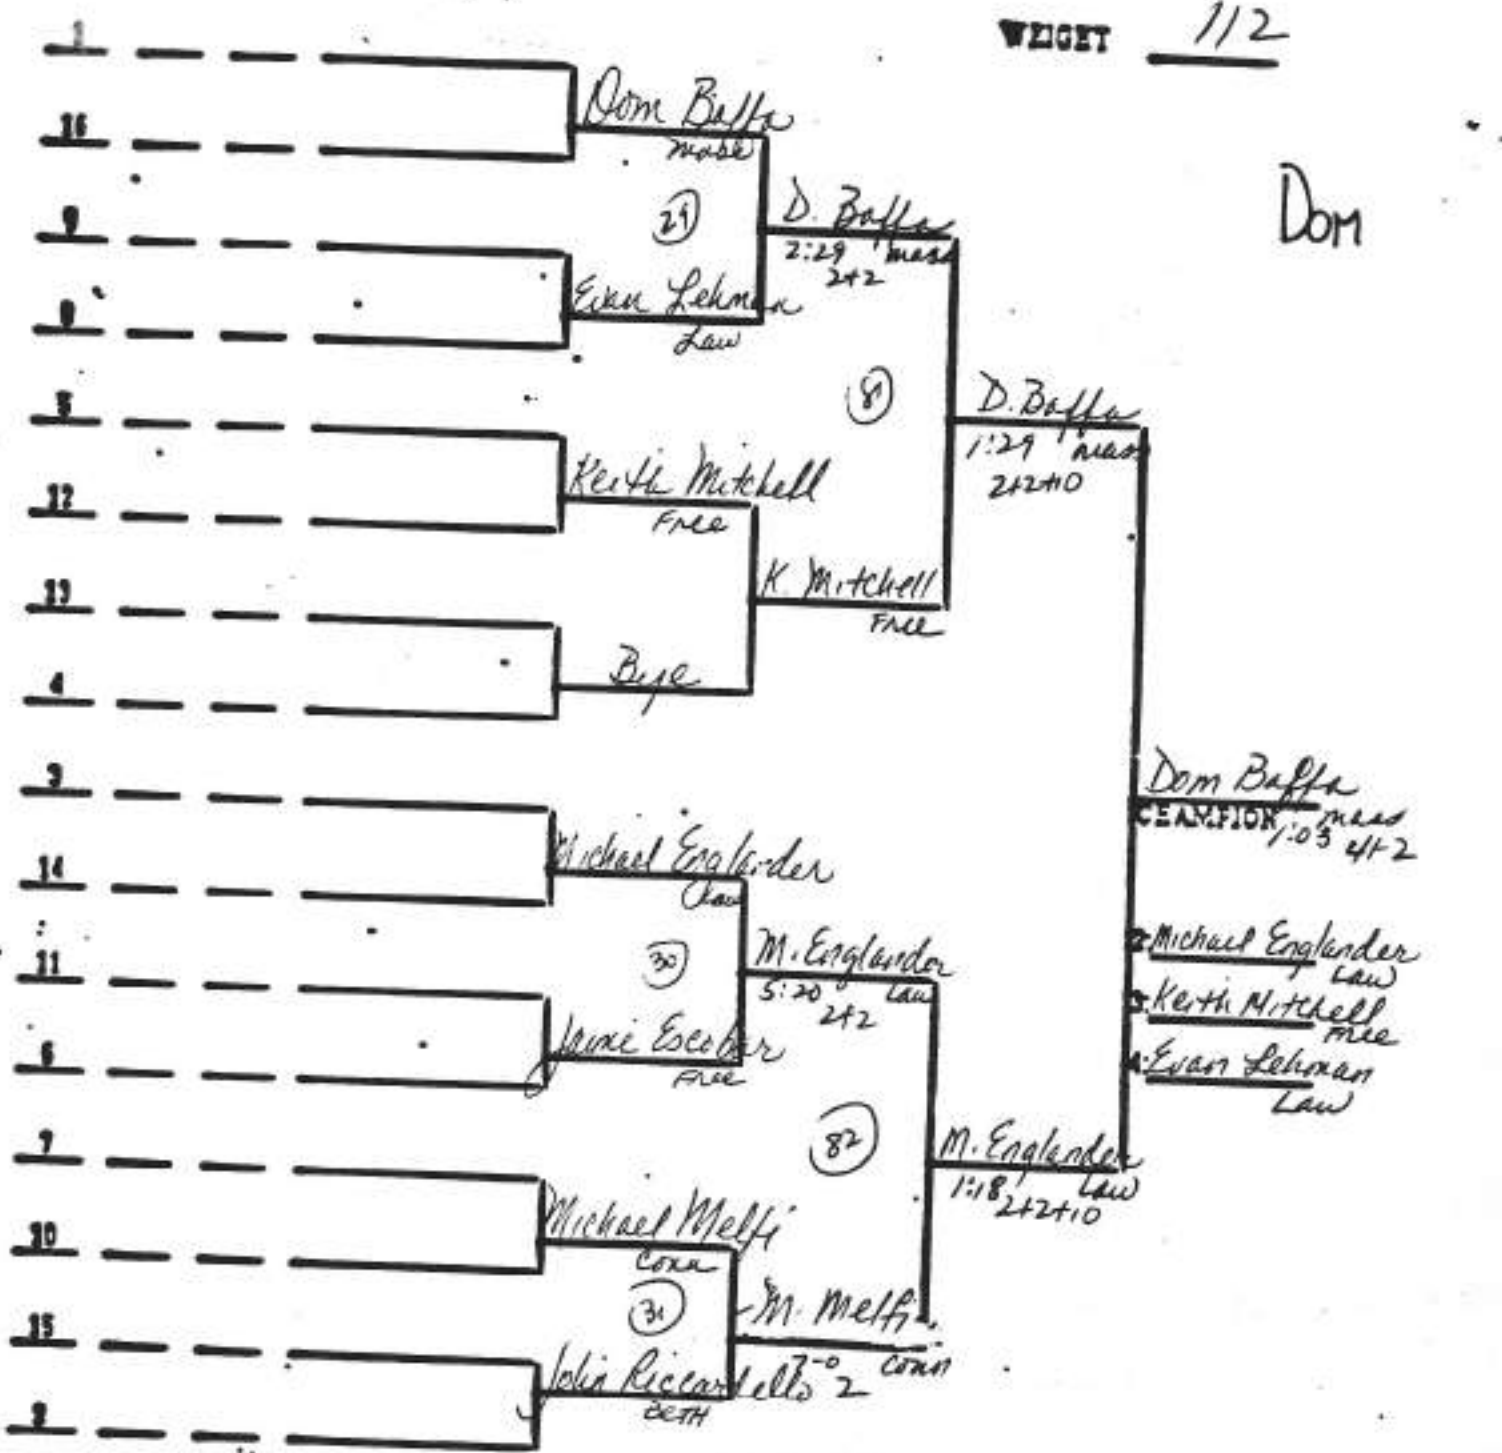

TOWNSHIP: MASSAPEQUA

DATE: 1999

PLACE: MHS

EVENT: MASSAPEQUA

DATE: 1999

PLACE: MHS

SEX: MALE YEAR: 11 GRADE: 11/12

WEIGHT: 112

Dom

Dom Buffa
CEANFIOR
1:03 4+2

Michael Englander
Law
Kerth Mitchell
Free
Evan Lehman
Law

3rd Place

DATE: 1999 PLACE: MHS

SEED YEAR YEAR NAME LEFT, RIGHT

WEIGHT 119

3rd Place