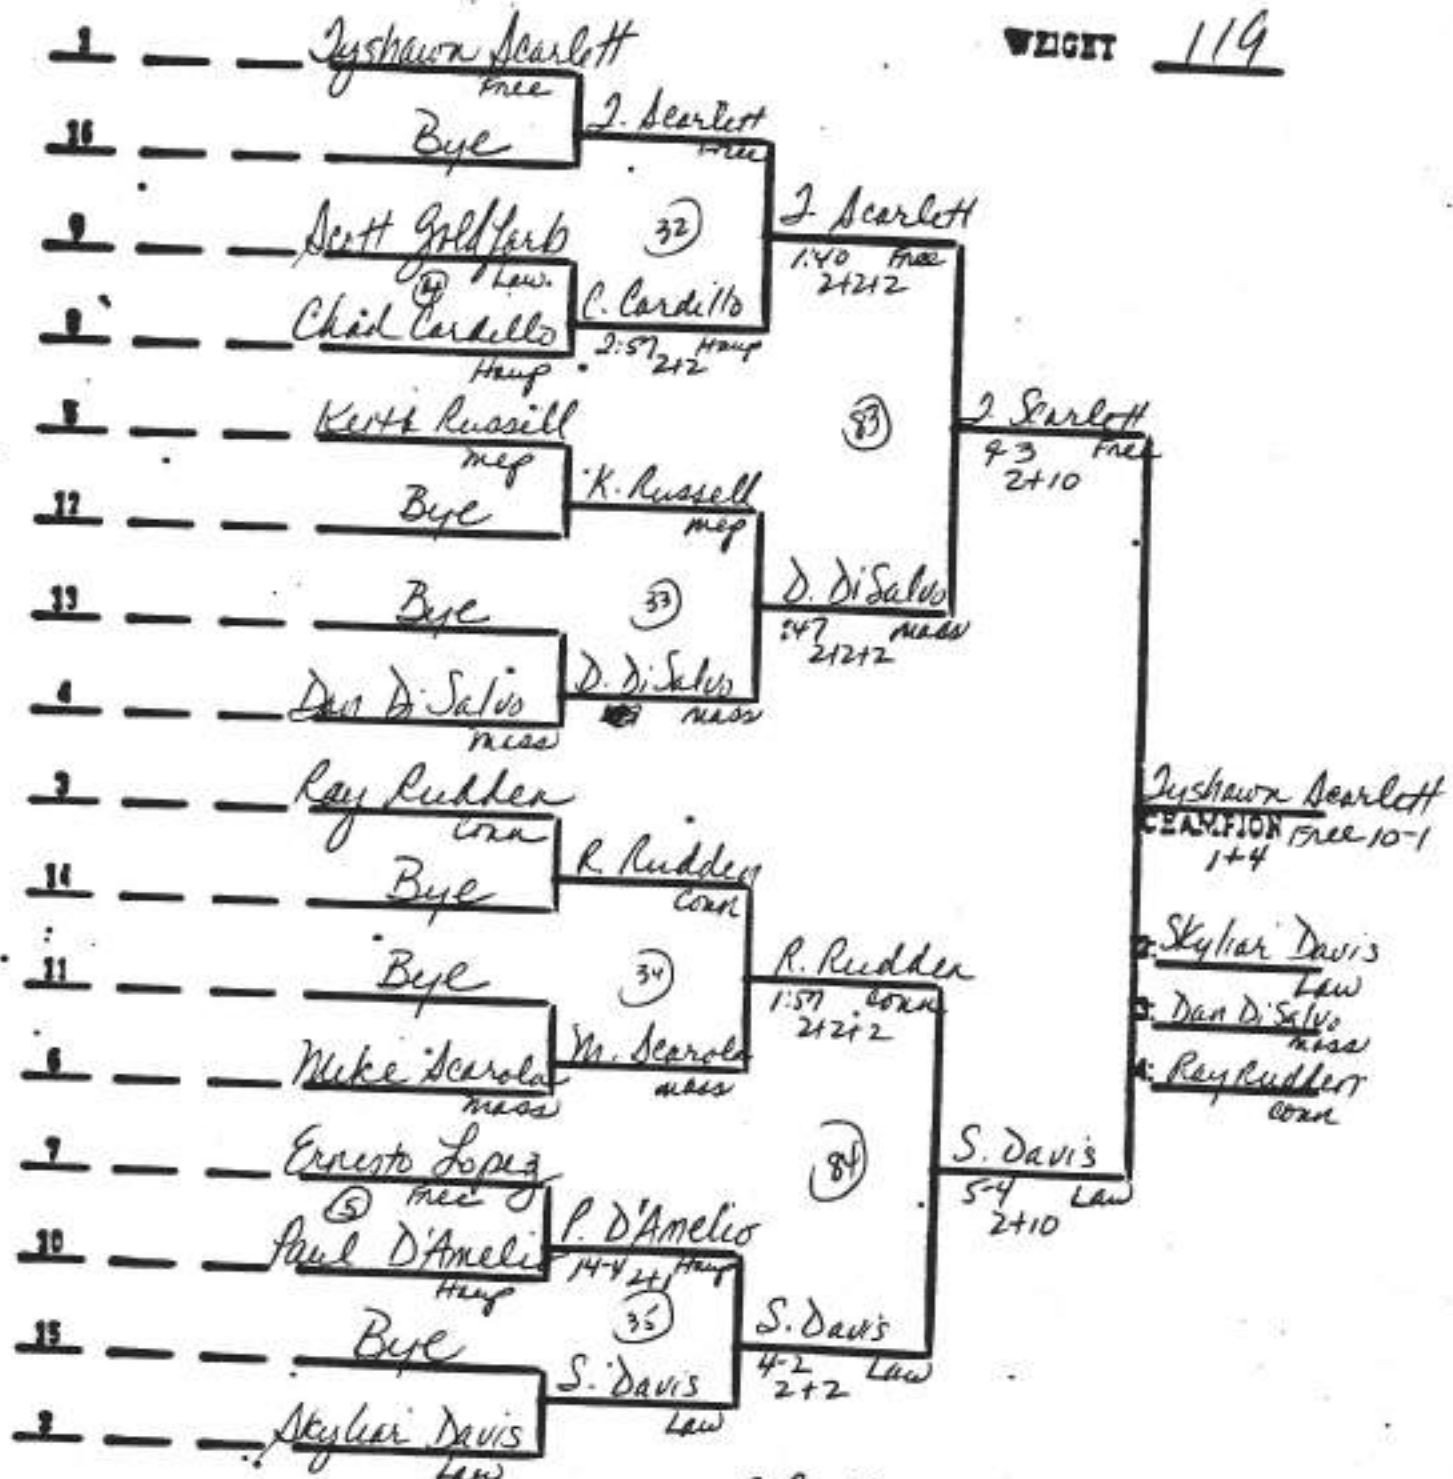

Dom

Dom Buffa
CEANFIOR
1:03 4+2

Michael Englander
Law
Kerth Mitchell
Free
Evan Lehman
Law

3rd Place

DATE: 1999 PLACE: MHS

SEED YEAR YEAR NAME LEFT, RIGHT

WEIGHT 119

3rd Place