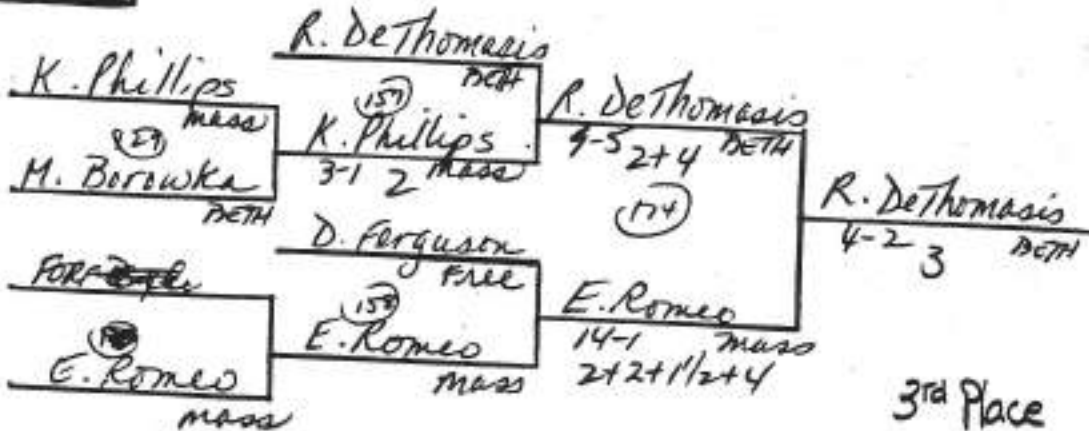

DATE: 1999 PLACE: MHS

WEIGHT 171

3rd Place

DATE: 1999 PLACE: MHS

SEED YEAR YEAR DATE LAST/INIT

WEIGHT 189

3rd Place

DATE: 1999

PLACE: MHS

SEED TEAM YEAR DATE LEFT/RIGHT

WEIGHT 215

3rd Place

DATE: 1999

PLACE: MHS

SIZE YEAR YEAR DATE LIFT, FLIFT

WEIGHT 275