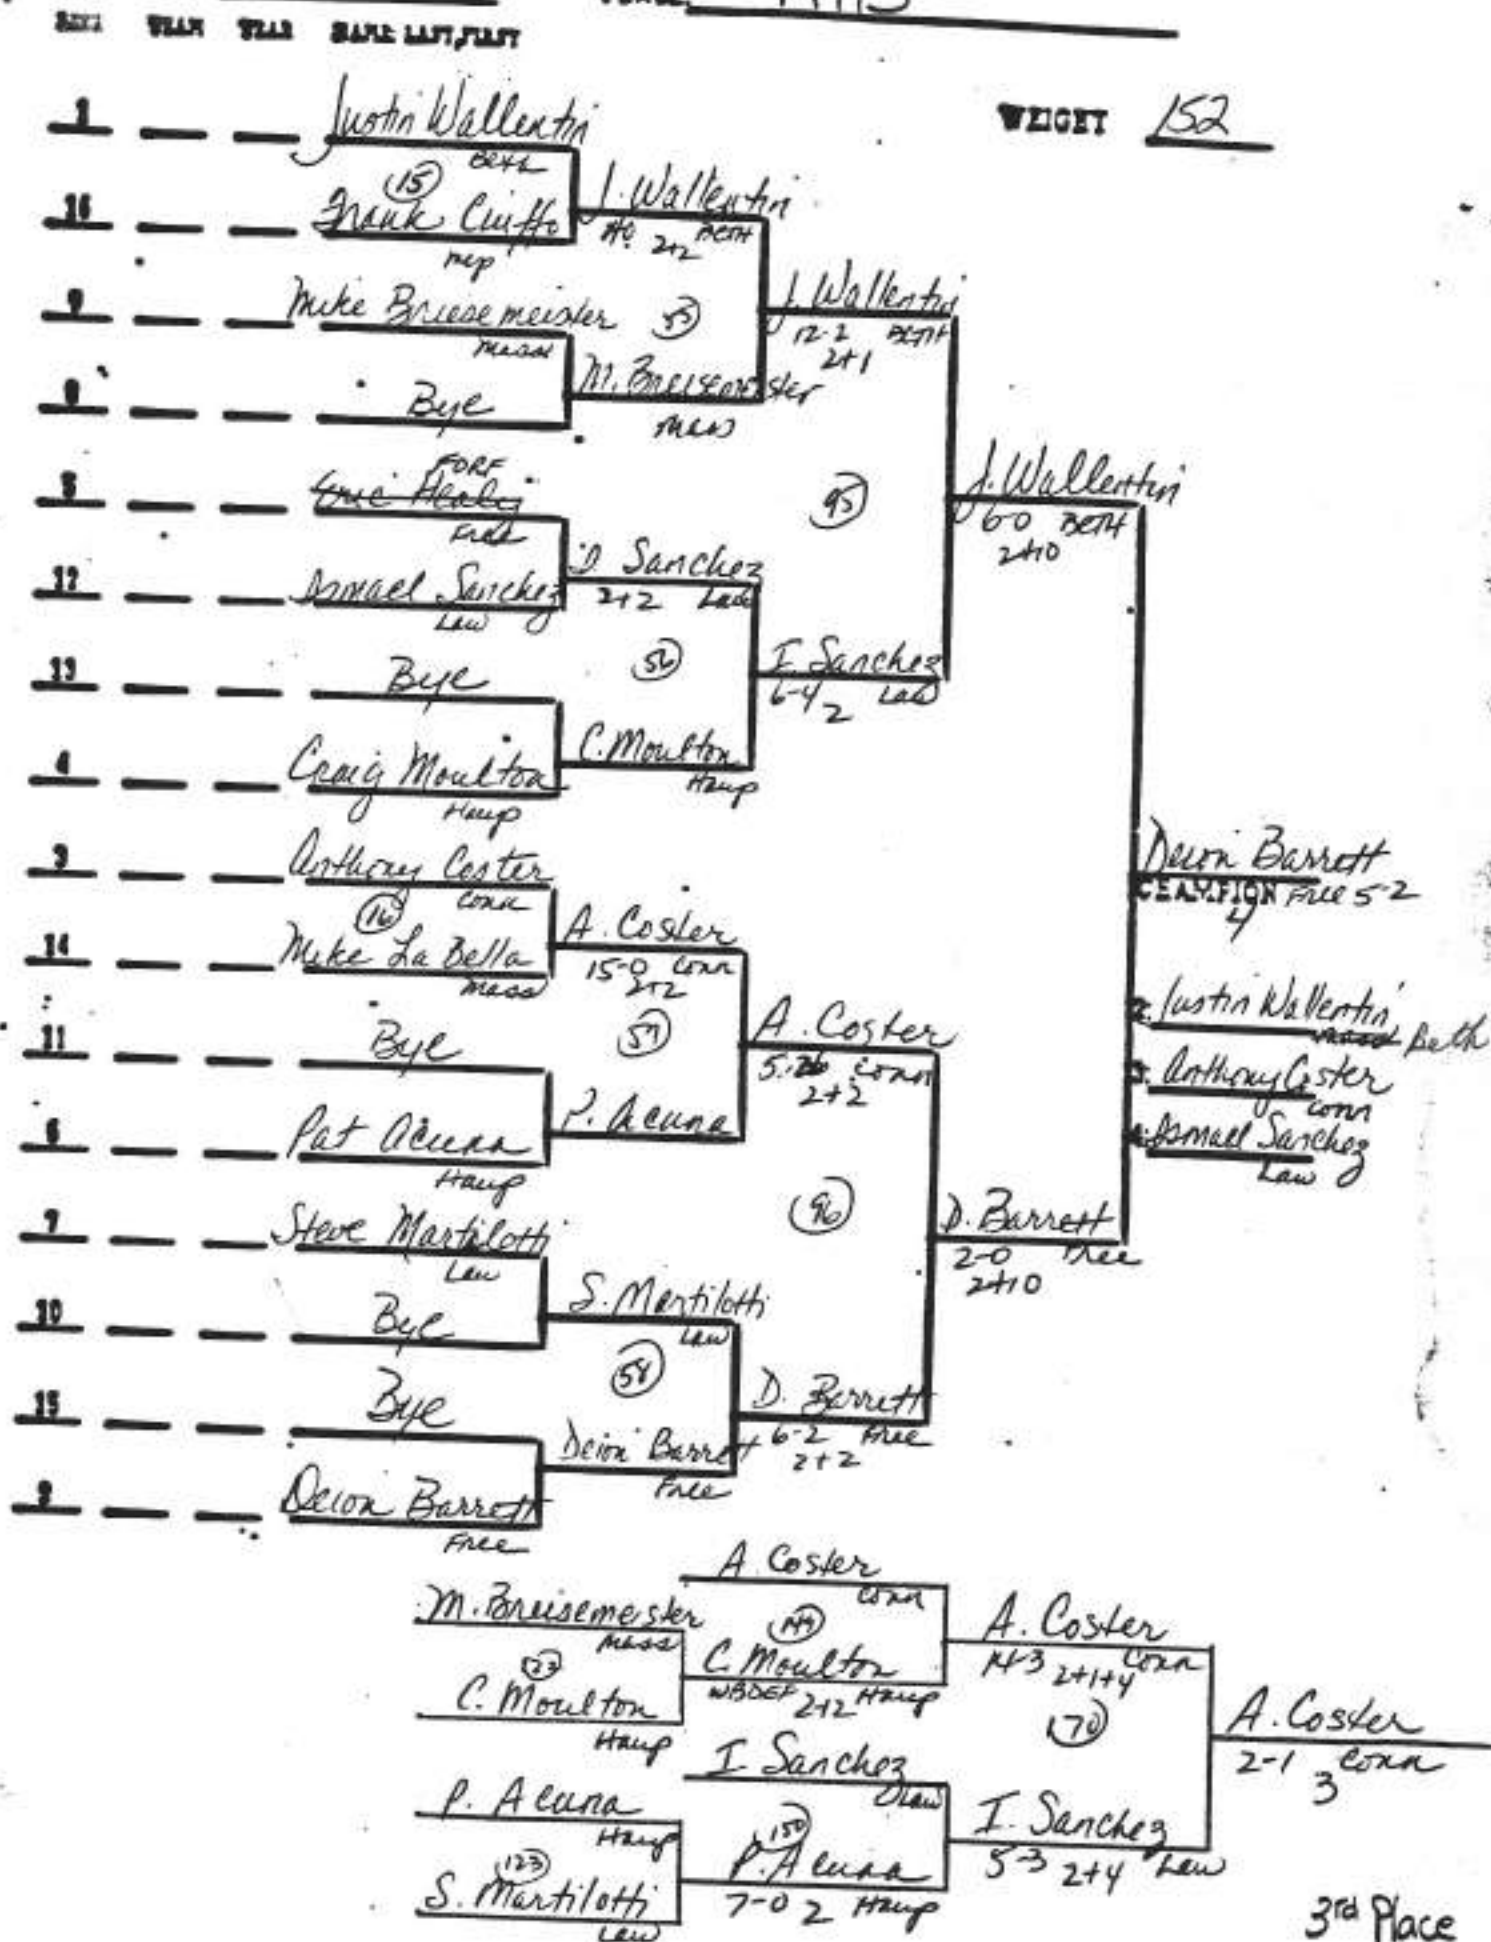

MASSAPEQUA

DATE: 1999

PLACE: MHS

WEIGHT 152