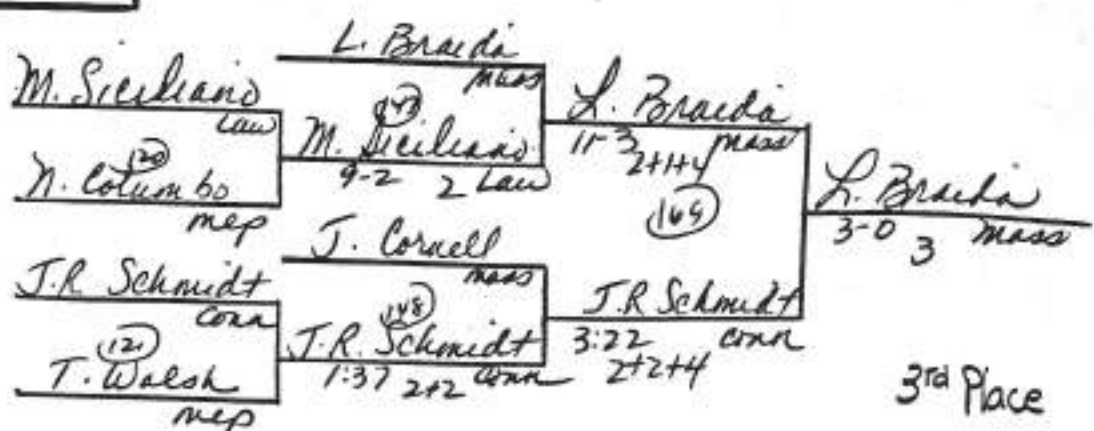

SEED YEAR YEAR DATE LAST, FIRST

TOWNSHIP: MASSAPEQUA

DATE: 1999

PLACE: MHS

YEAR YEAR DATE LAST/INIT

WEIGHT 145

MASSAPEQUA

DATE: 1999