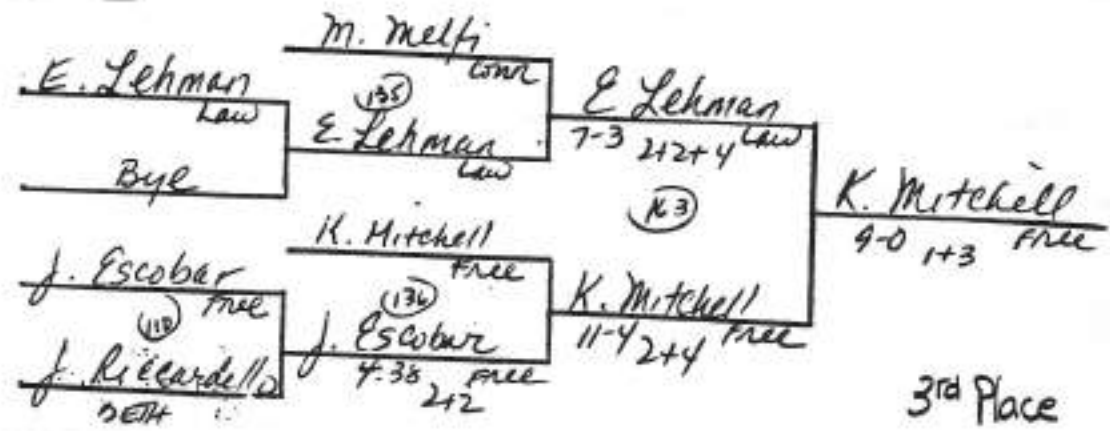

EVENT: MASSAPEQUA

DATE: 1999

PLACE: MHS

SEX: MALE YEAR: 11 GRADE: 11/12

WEIGHT: 112

Dom

Dom Buffa
CEANFIOR
1:03 4+2

Michael Englander
Law
Kerth Mitchell
Free
Evan Lehman
Law

3rd Place