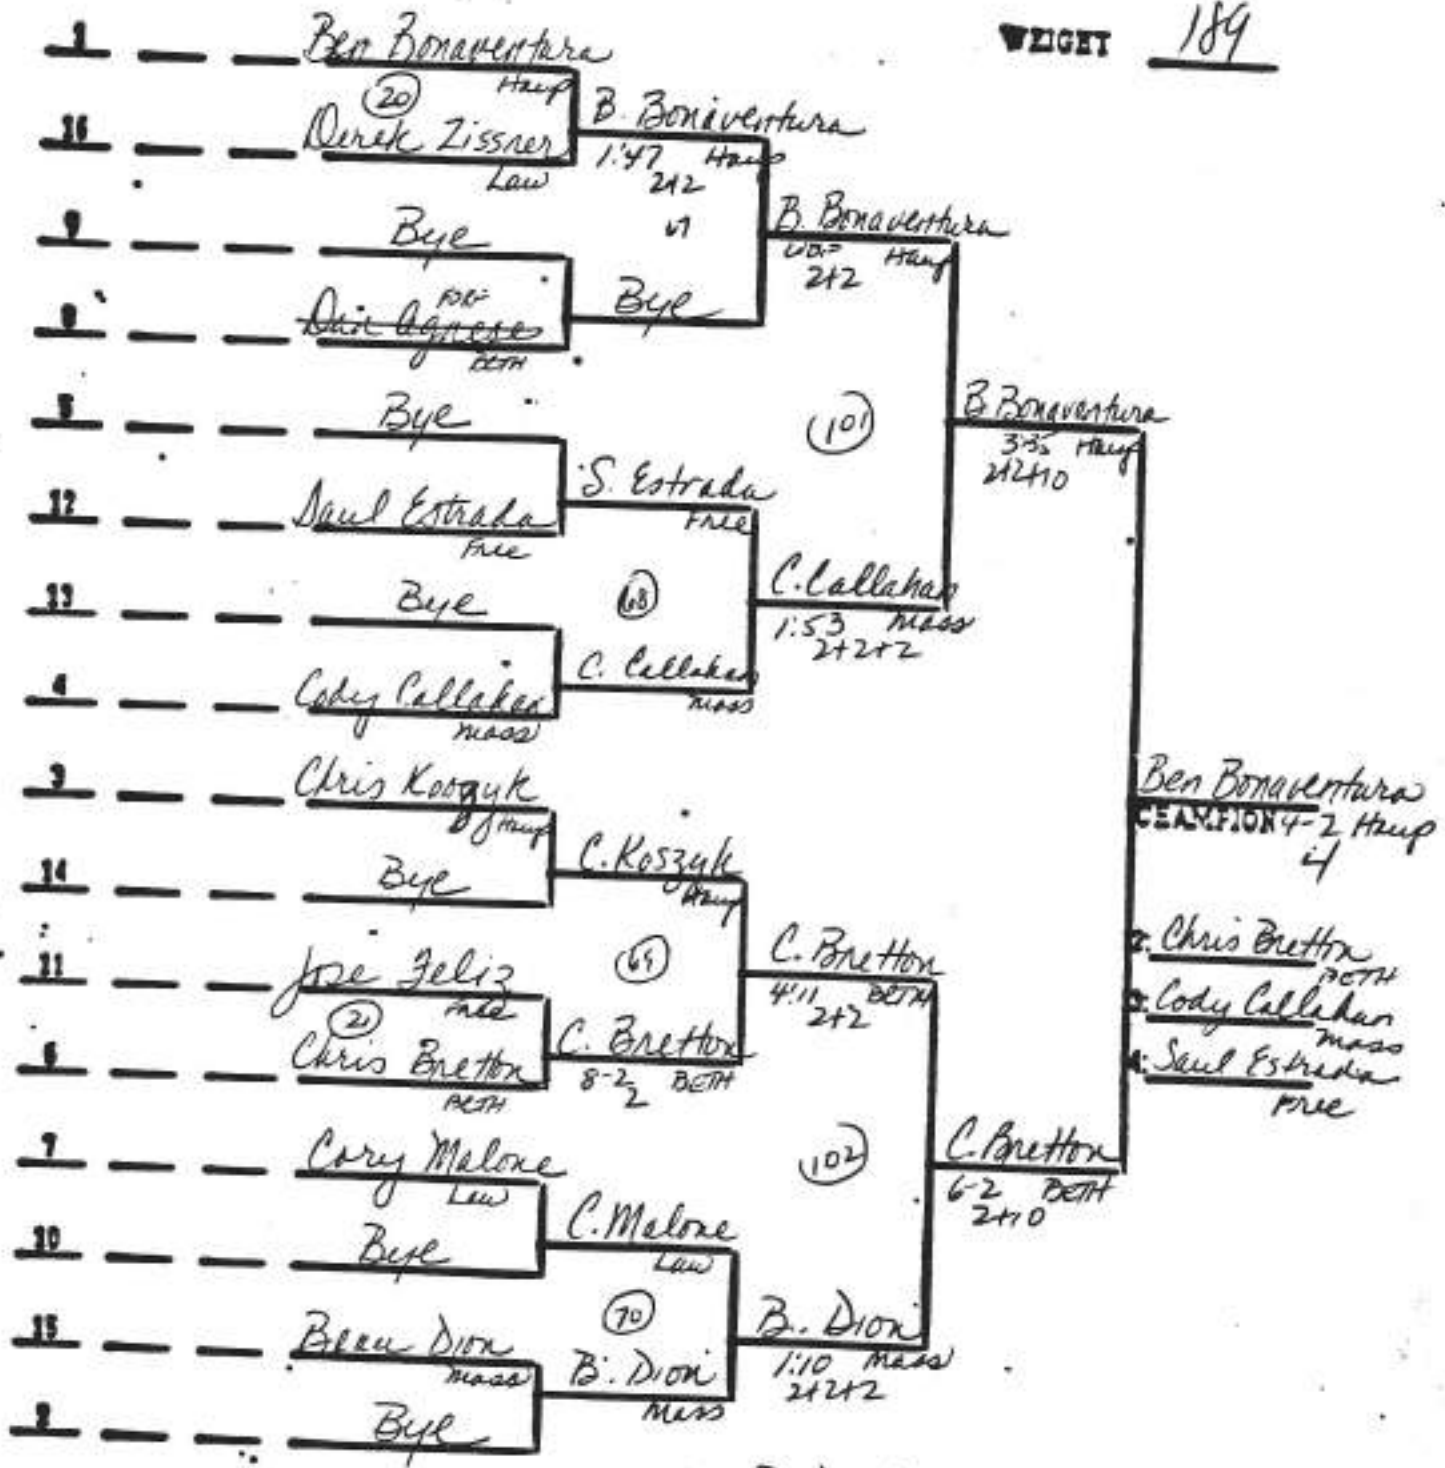

DATE: 1999 PLACE: MHS

WEIGHT 171

3rd Place

DATE: 1999 PLACE: MHS

SEED YEAR YEAR DATE LAST/INIT

WEIGHT 189

3rd Place

DATE: 1999

PLACE: MHS

SEED TEAM YEAR DATE LEFT/RIGHT

WEIGHT 215

3rd Place

DATE: 1999

PLACE: MHS

SIZE YEAR YEAR DATE LIFT, FLIFT

WEIGHT 275