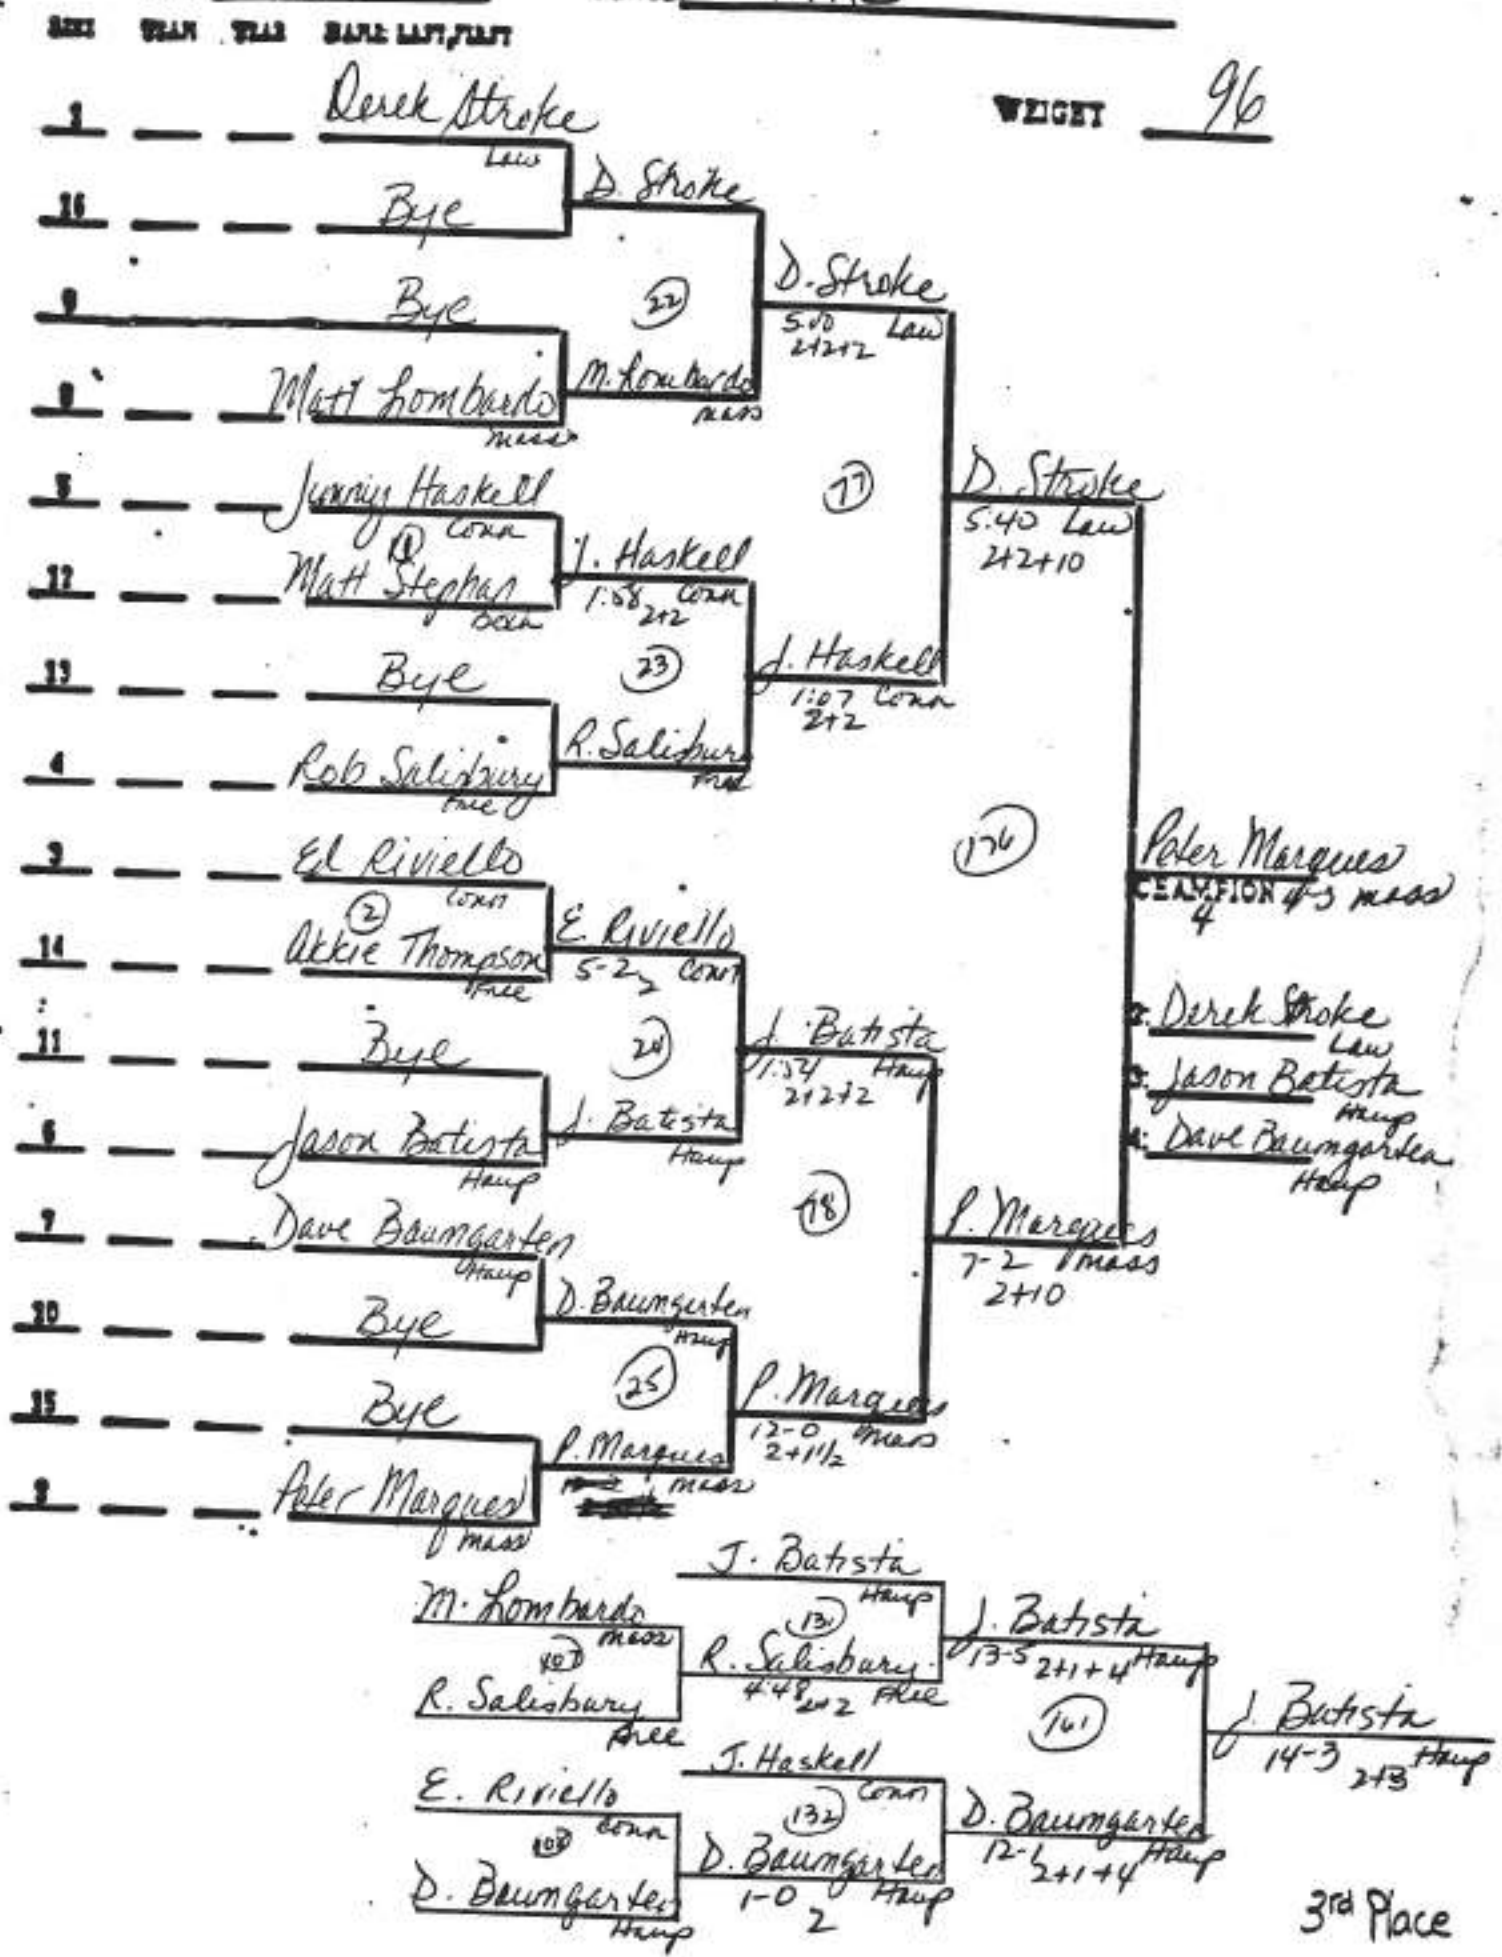

TOWNSHIP: MASSAPEQUA

DATE: 1999

PLACE: MHS

EVENT: MASSAPEQUA

DATE: 1999

PLACE: MHS

SEX: MALE YEAR: 11 GRADE: 11/12

WEIGHT: 112

Dom

Dom Buffa
CEANFIOR
1:03 4+2

Michael Englander
Law
Kerth Mitchell
Free
Evan Lehman
Law

3rd Place

DATE: 1999 PLACE: MHS

SEED YEAR YEAR NAME LEFT, RIGHT

WEIGHT 119

3rd Place