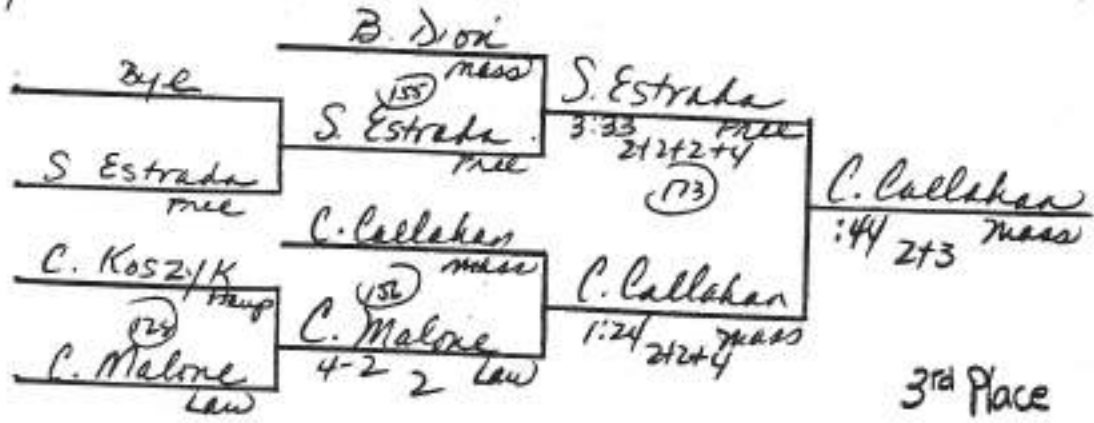

DATE: 1999 PLACE: MHS

WEIGHT 171

3rd Place

DATE: 1999 PLACE: MHS

SEED YEAR YEAR DATE LAST/INIT

WEIGHT 189

3rd Place

DATE: 1999

PLACE: MHS

SEED TEAM YEAR DATE LEFT/RIGHT

WEIGHT 215

3rd Place

DATE: 1999

PLACE: MHS

SIZE YEAR YEAR DATE LIFT, FLIFT

WEIGHT 275