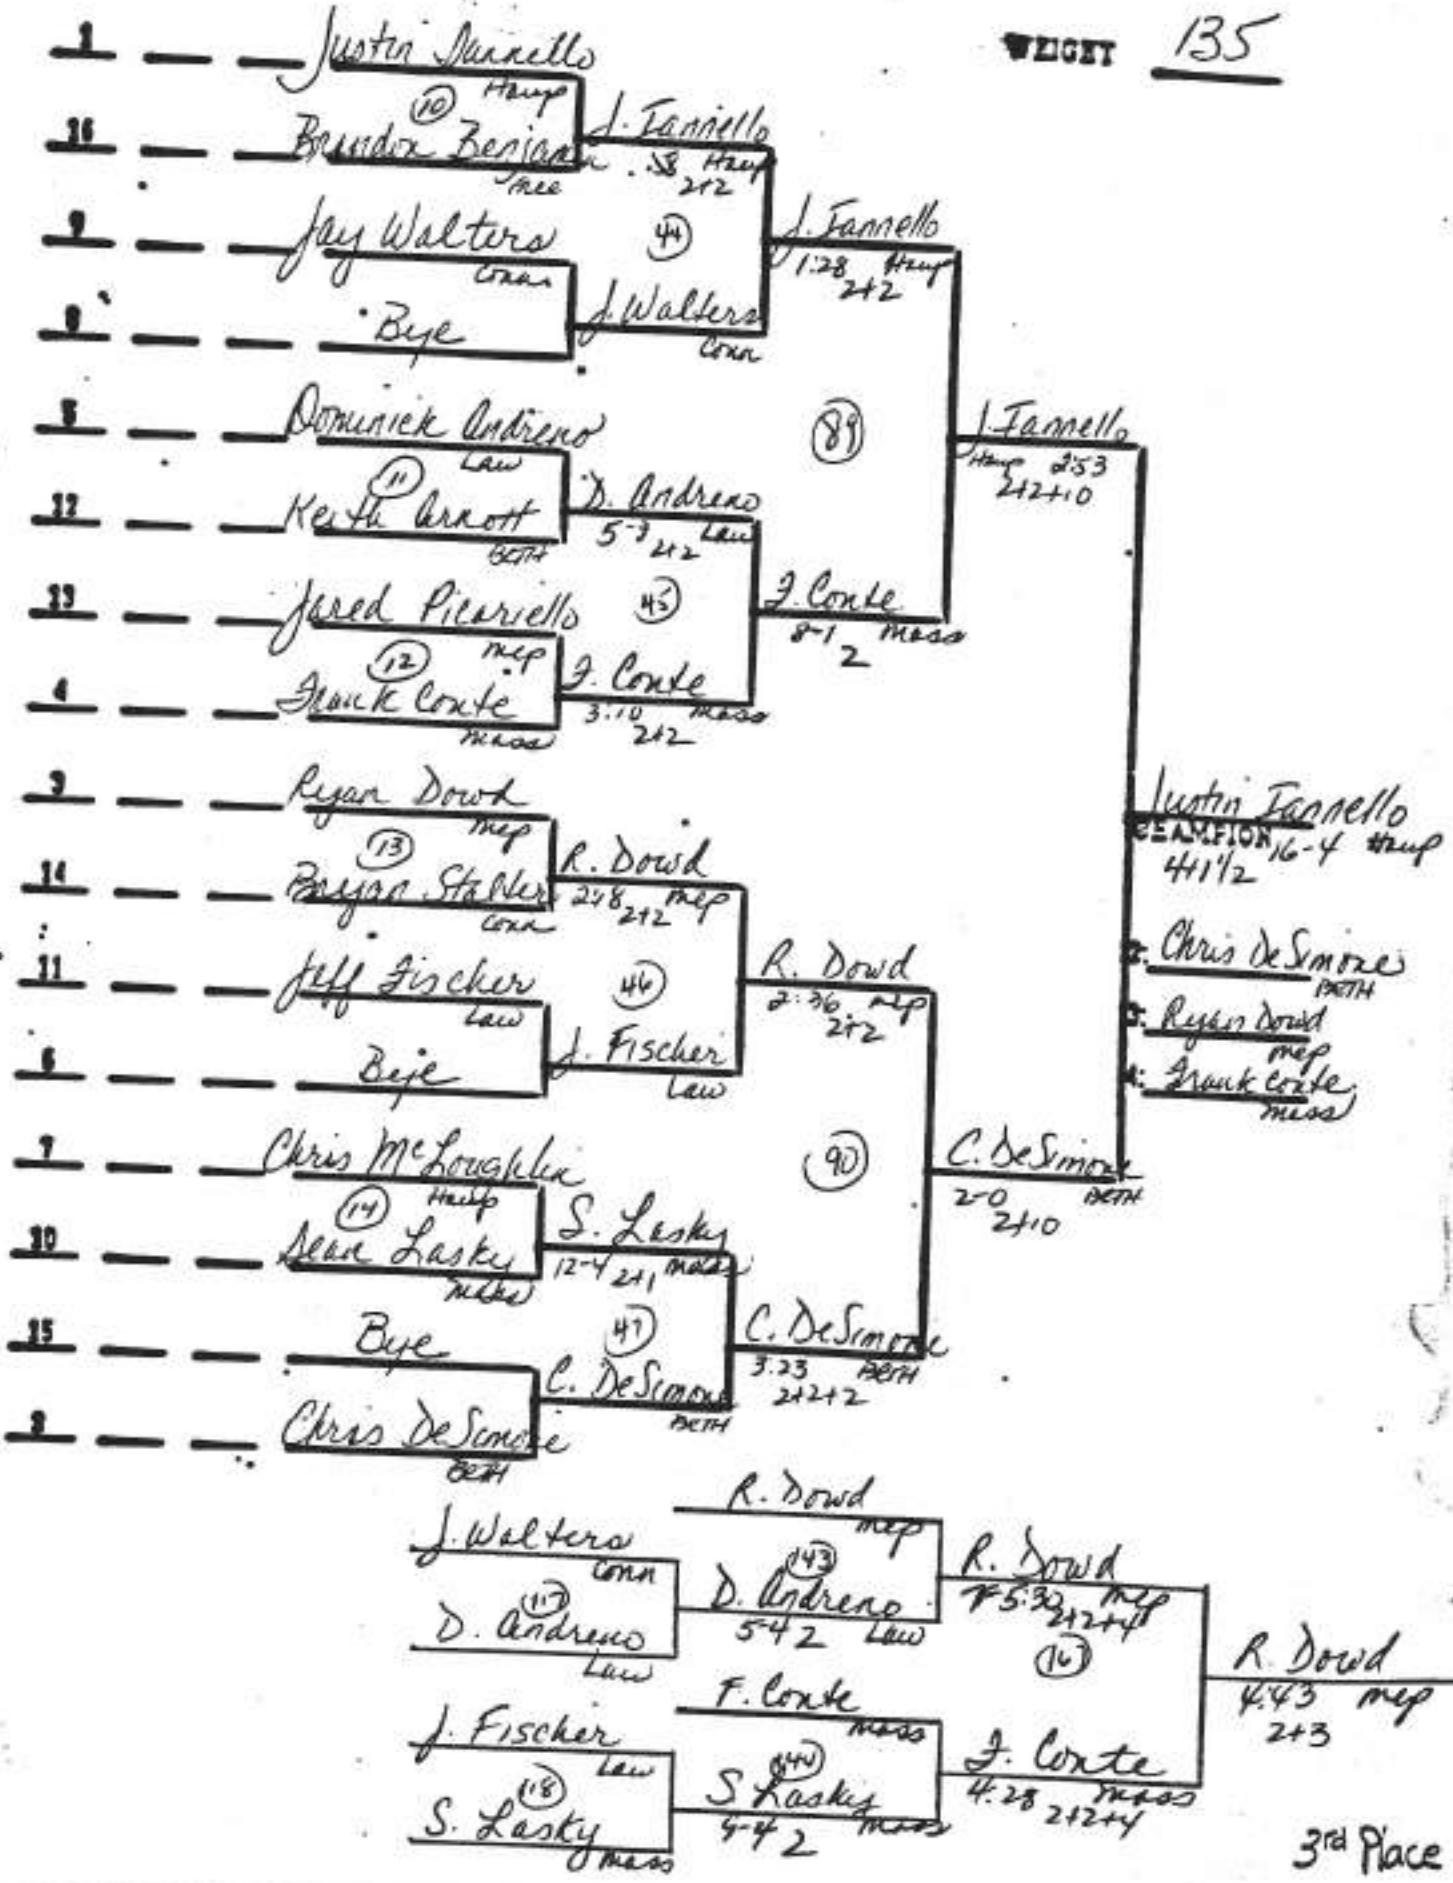

DATE: 1999

PLACE: MHS

WEIGHT 135

SEED YEAR YEAR DATE LIFT/STRT