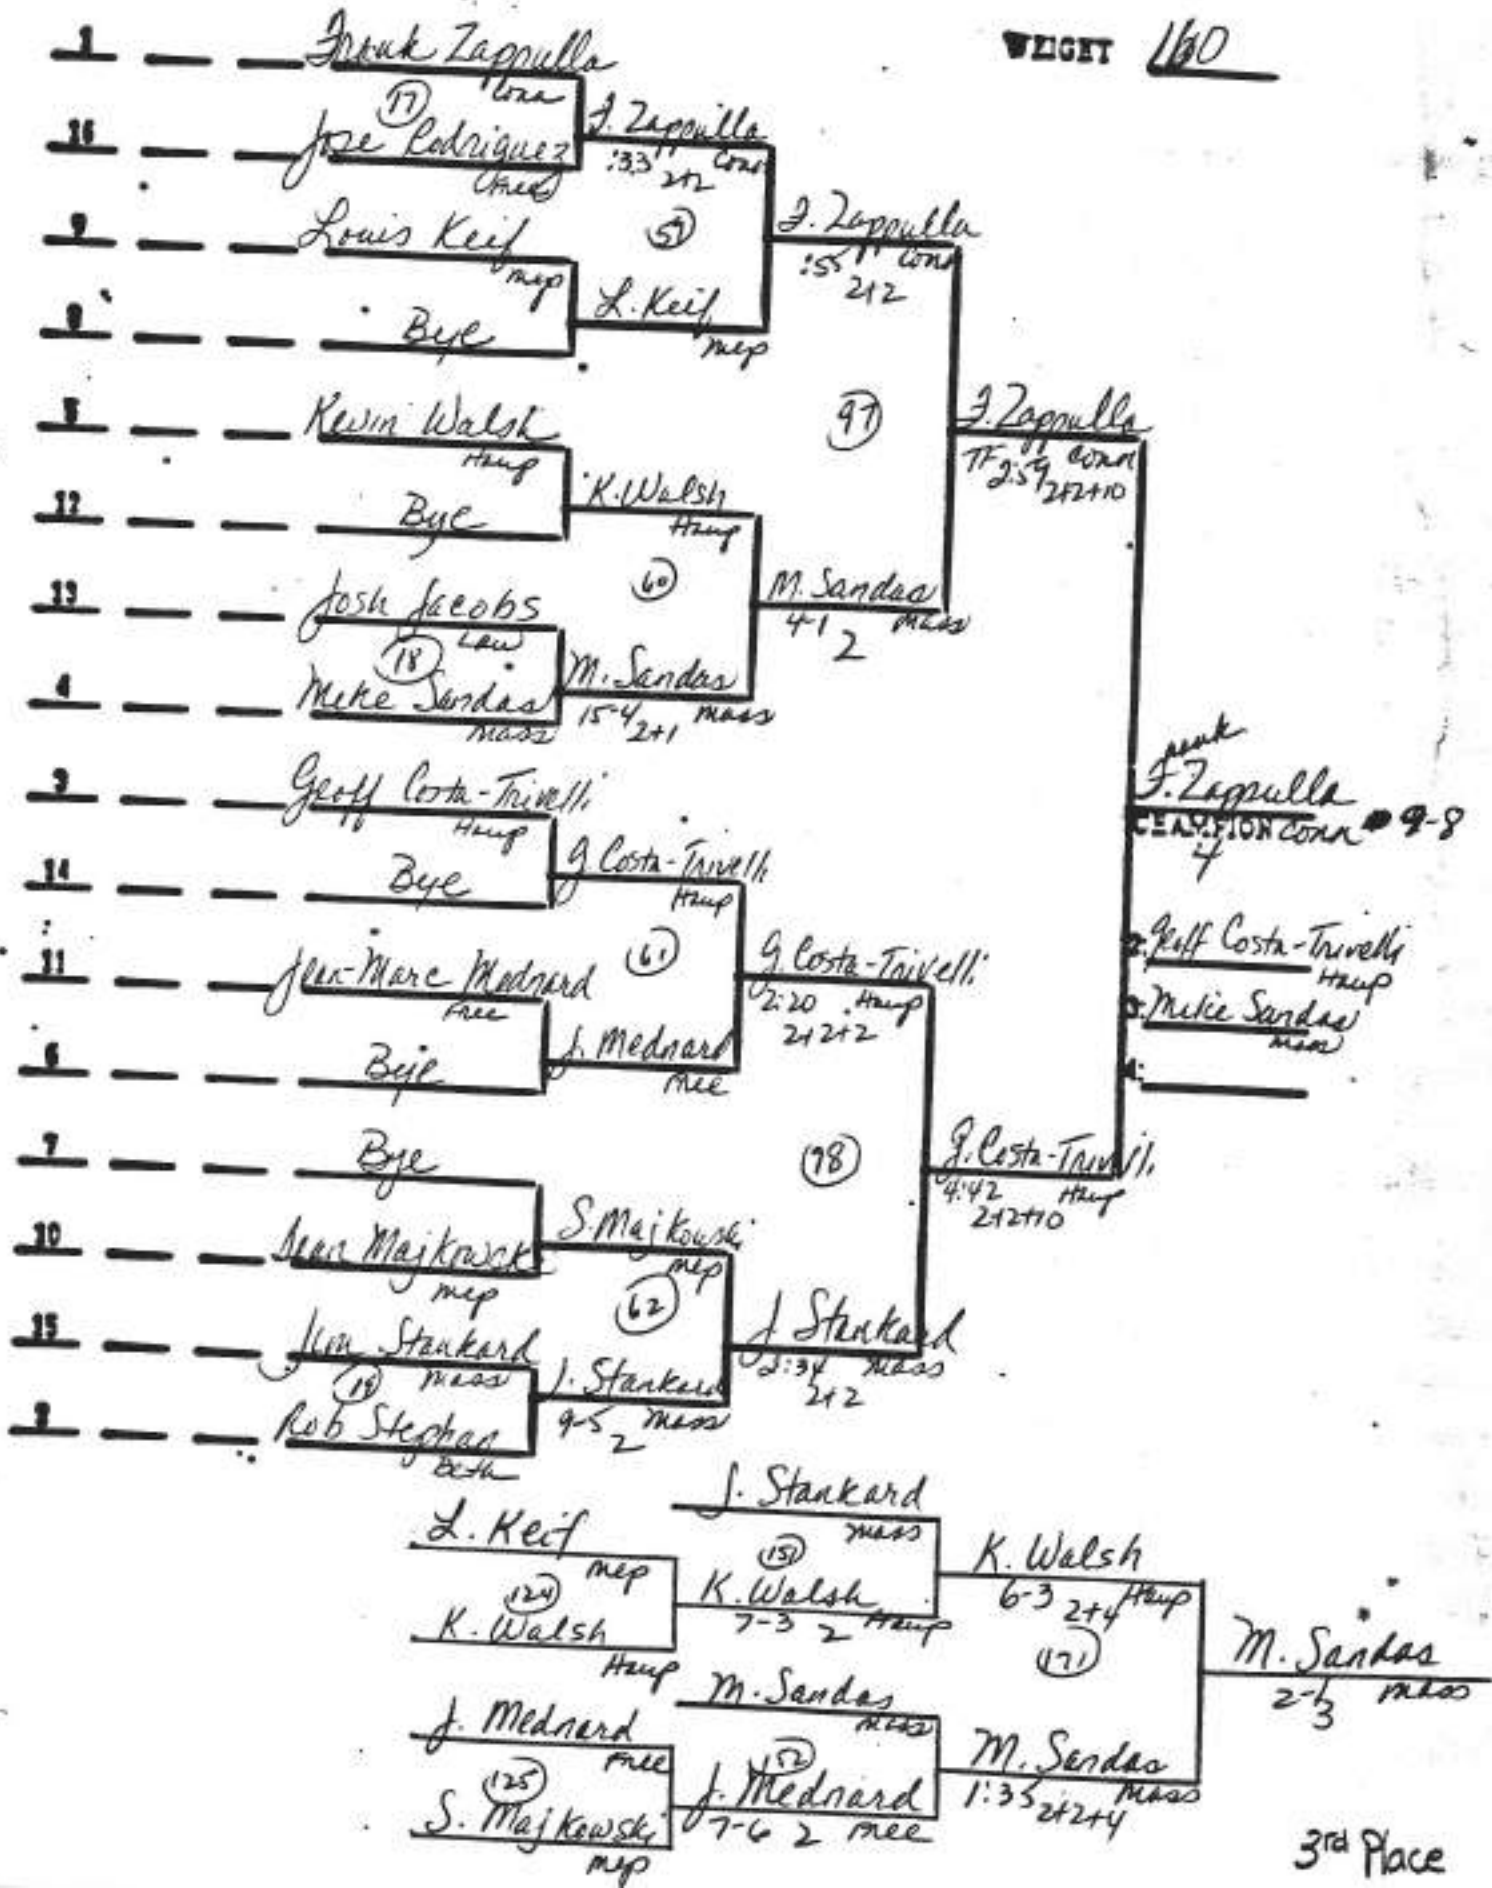

TOURNAMENT: MASSAPEQUA

DATE: 1999

PLACE: MHS

YEAR YEAR DATE LAST/FRST

WEIGHT 160

3rd Place