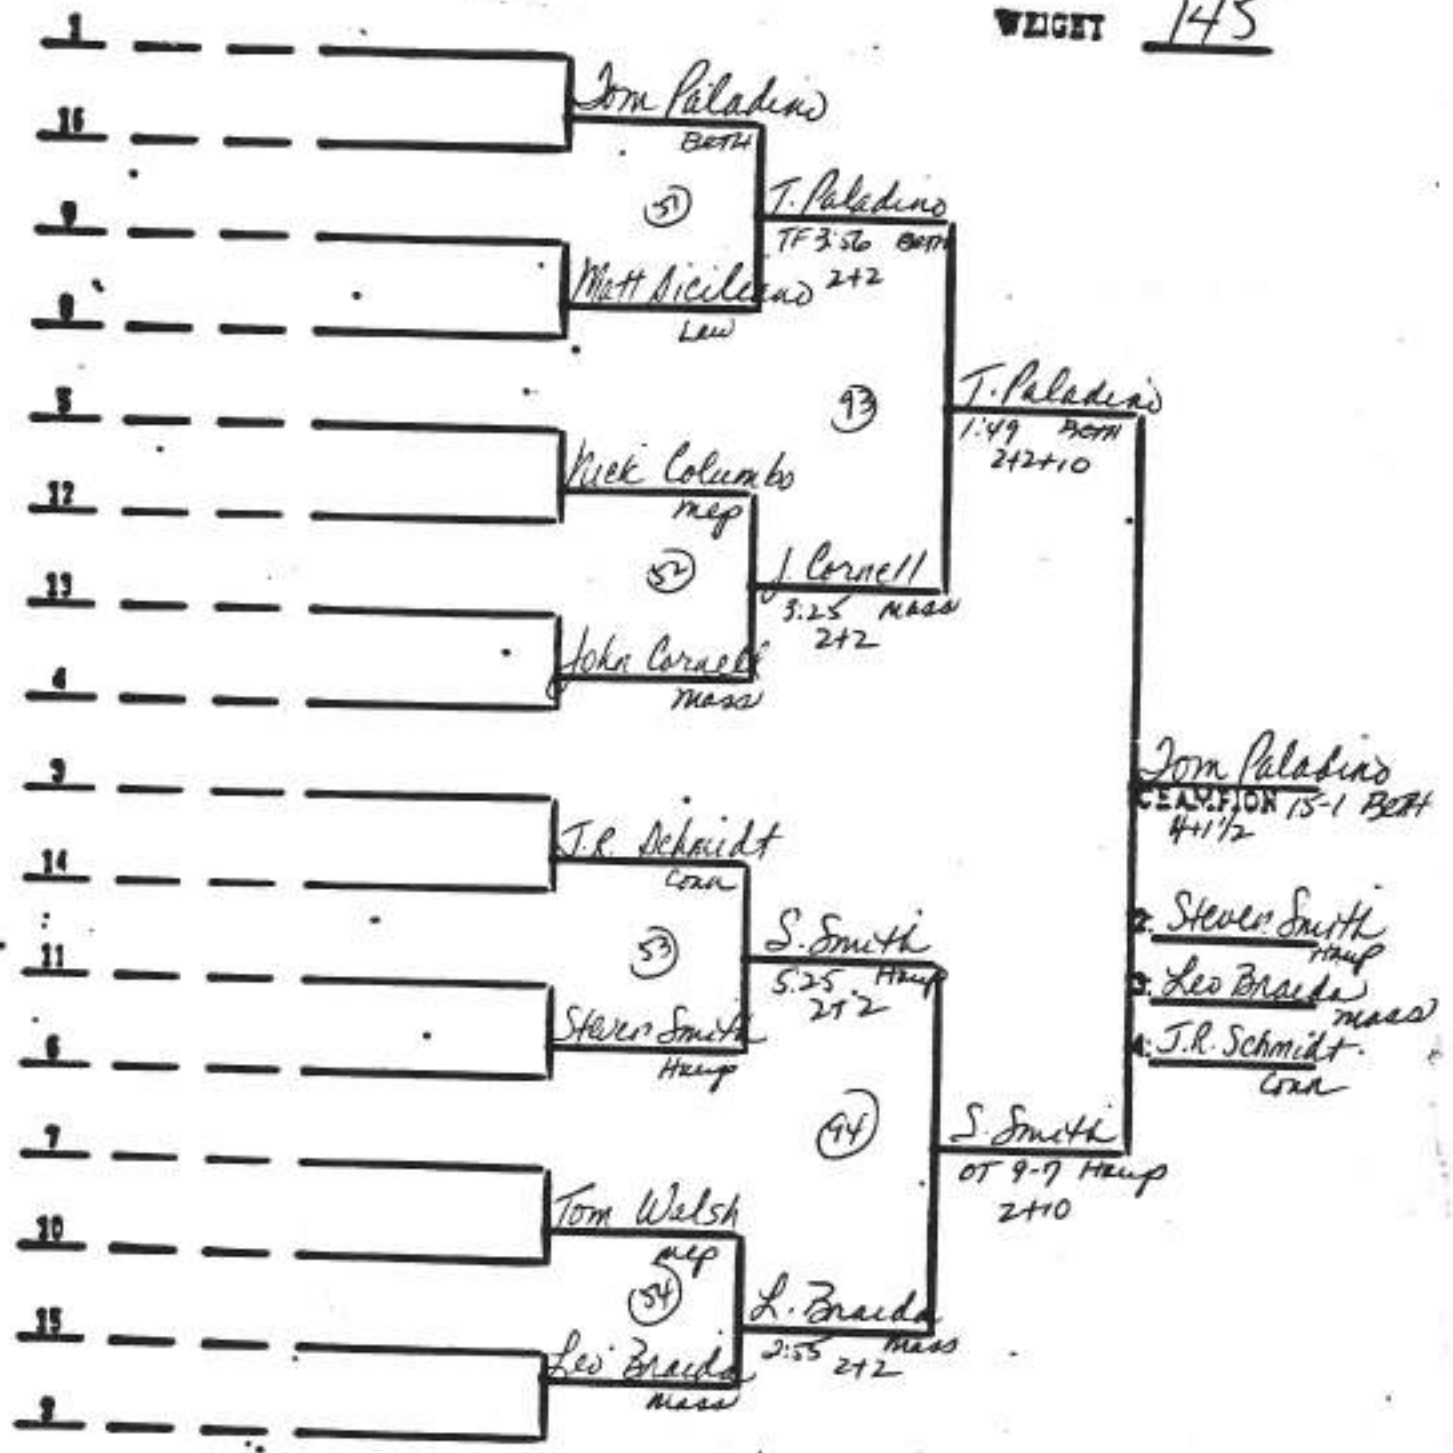

SEED YEAR YEAR DATE LAST, FIRST

TOWNSHIP: MASSAPEQUA

DATE: 1999

PLACE: MHS

YEAR YEAR DATE LAST/INIT

WEIGHT 145

MASSAPEQUA

DATE: 1999