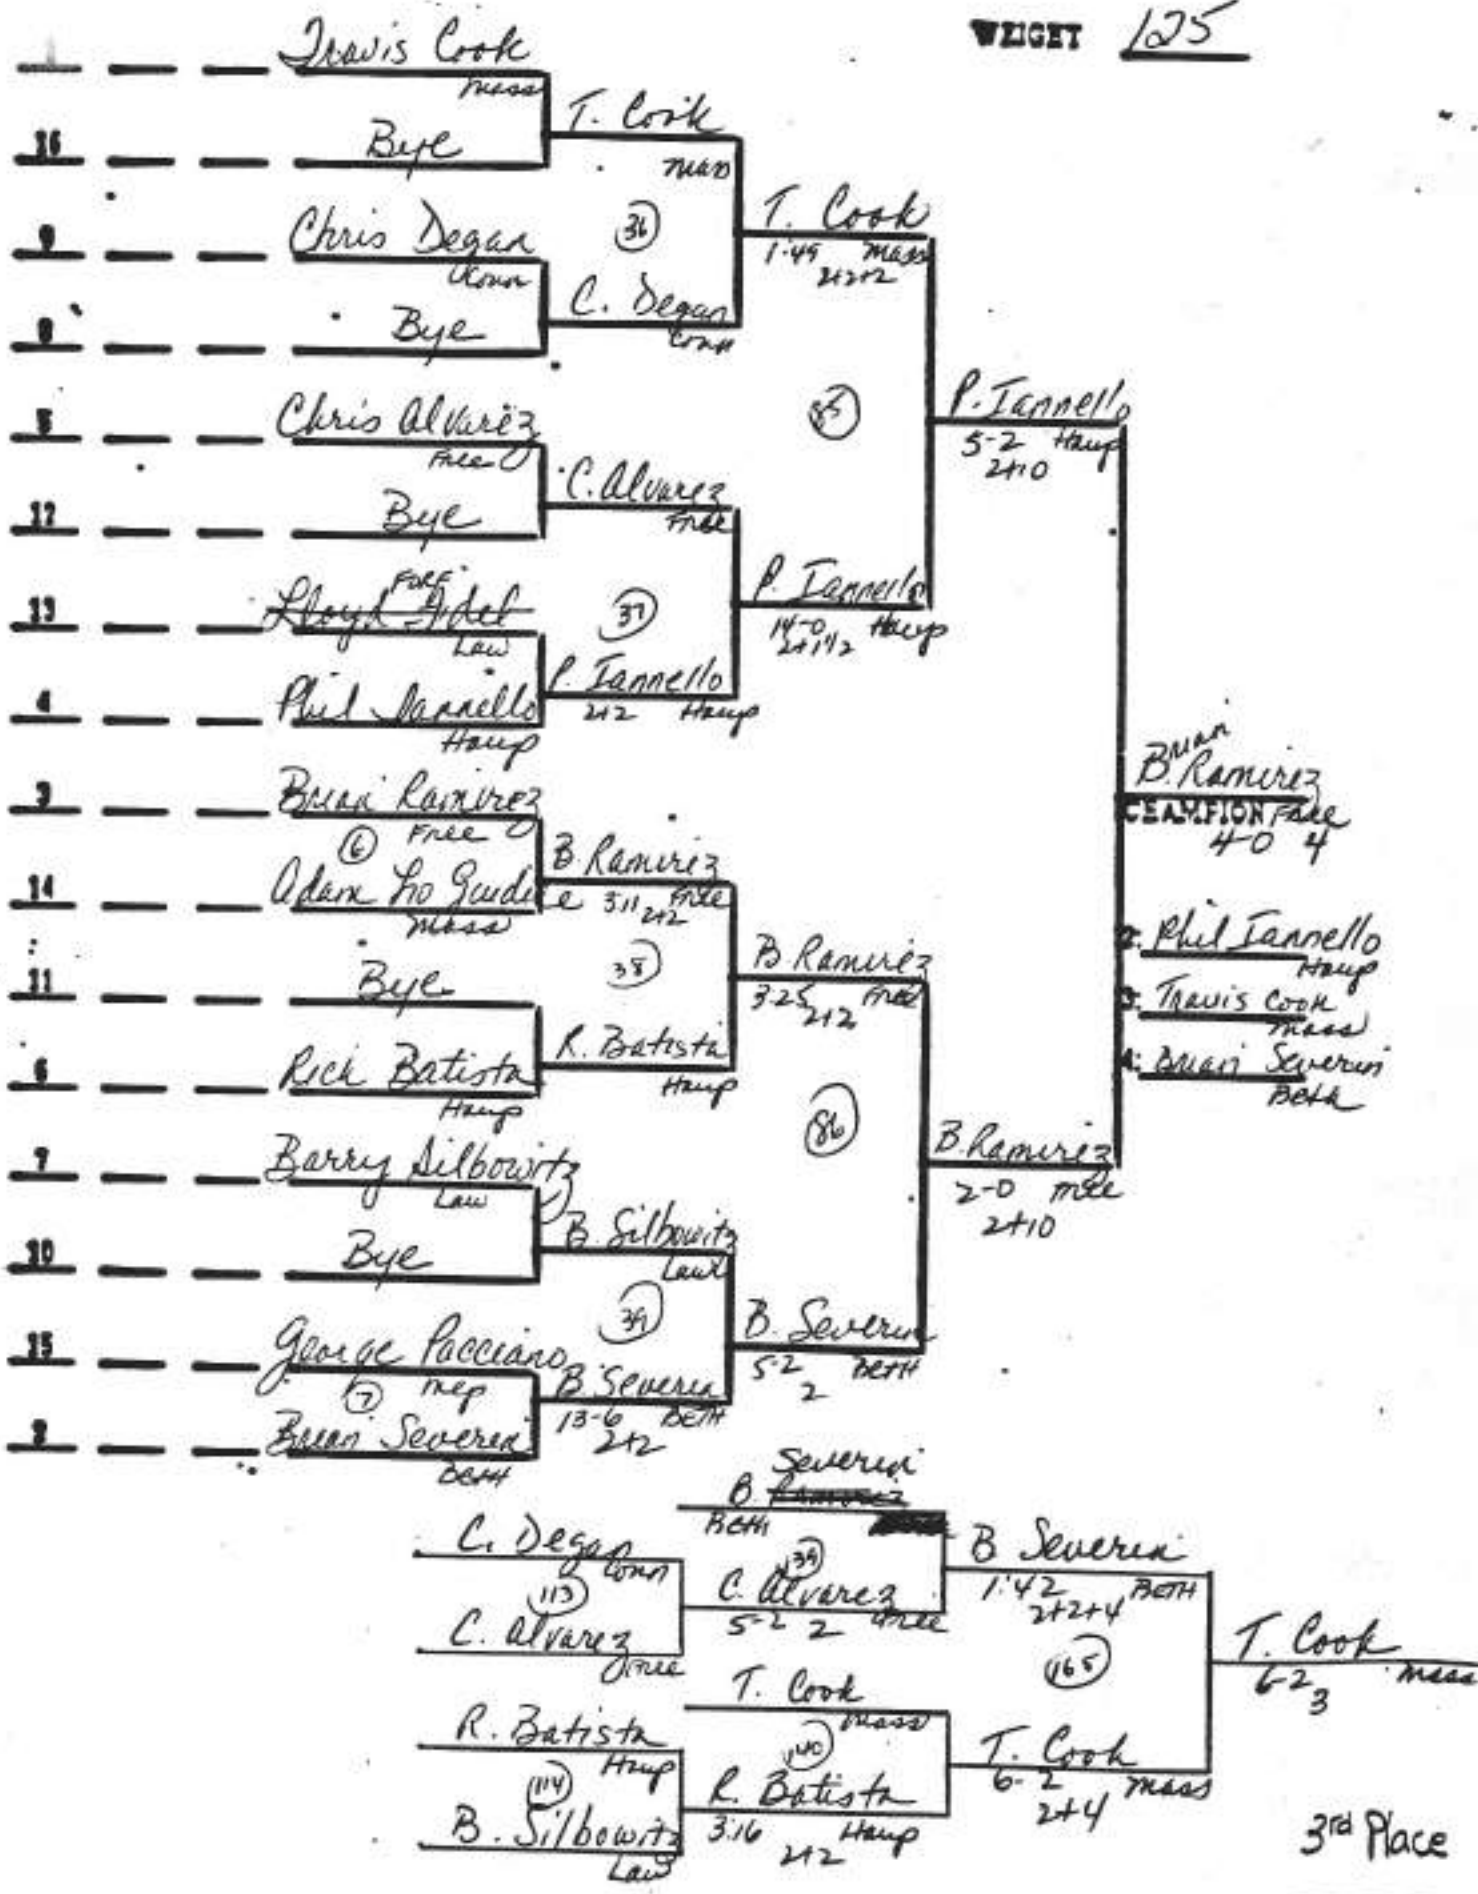

WEIGHT: MASSAPEQUA

DATE: 1999

PLACE: MHS

YEAR YEAR BIRTH DATE

WEIGHT 125