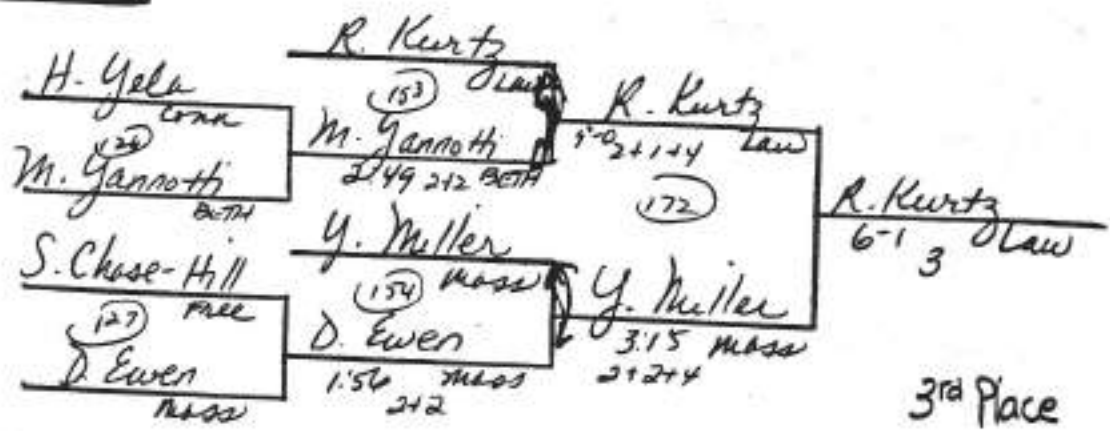

DATE: 1999 PLACE: MHS

WEIGHT 171

3rd Place