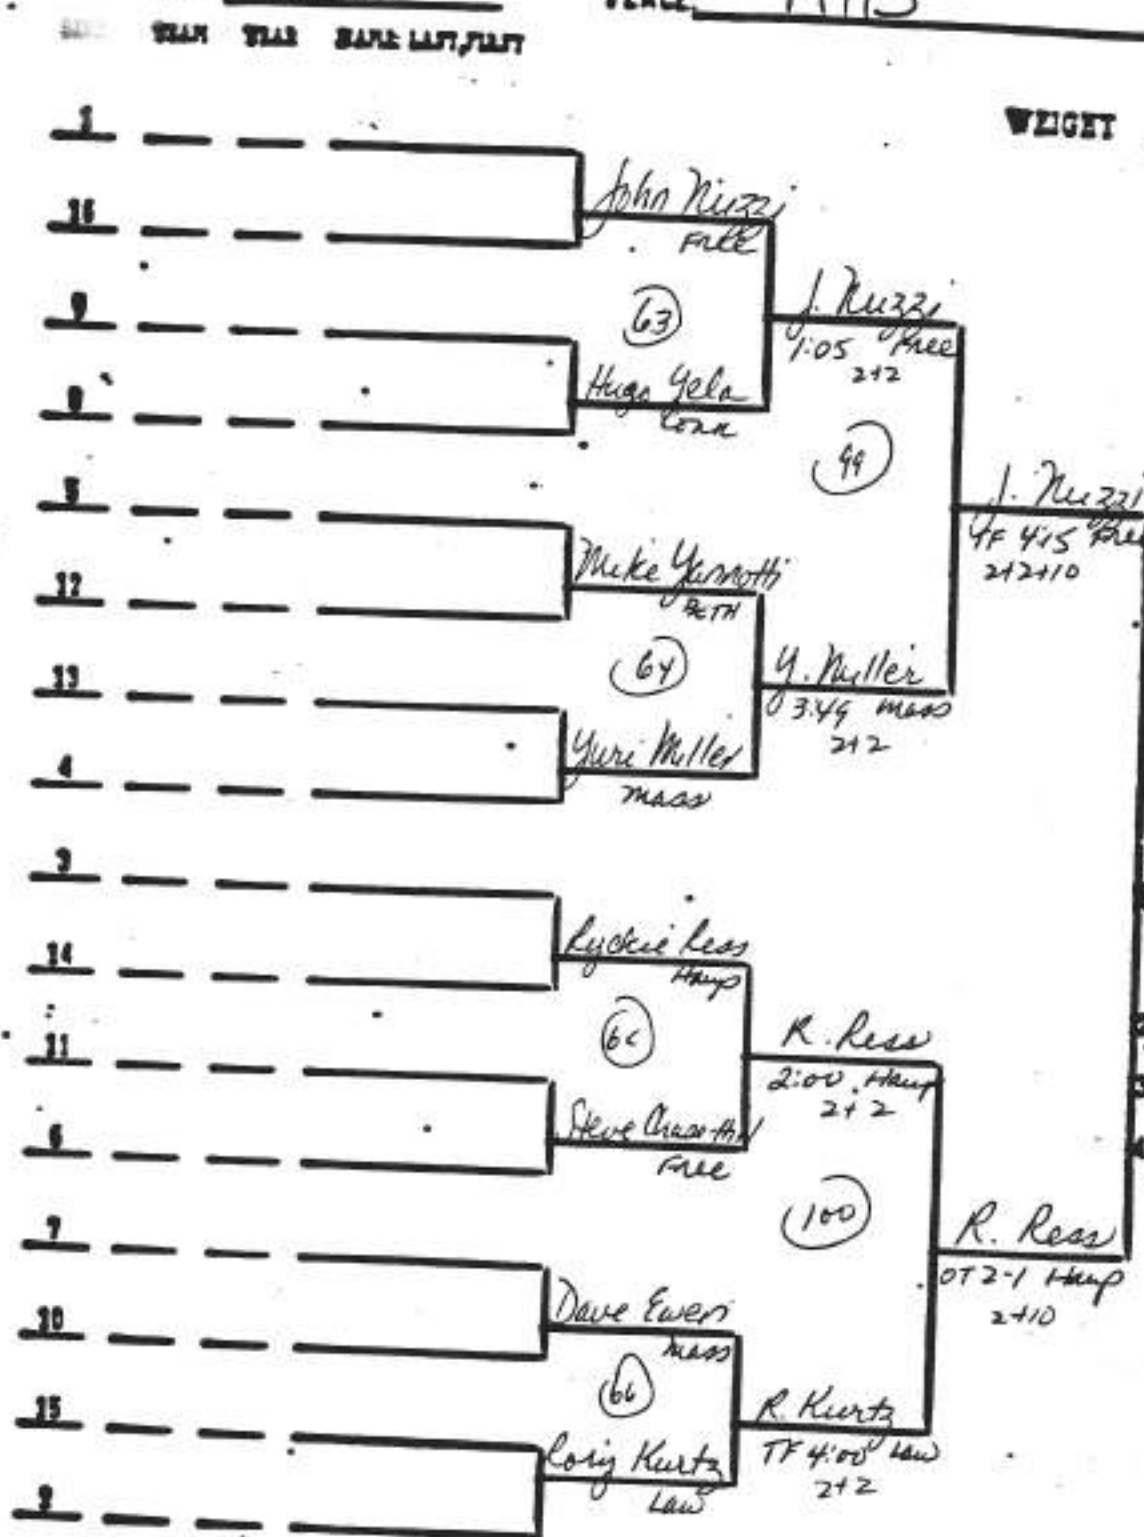

DATE: 1999 PLACE: MHS

WEIGHT 171

3rd Place

DATE: 1999 PLACE: MHS

SEED YEAR YEAR DATE LAST/INIT

WEIGHT 189

3rd Place

DATE: 1999