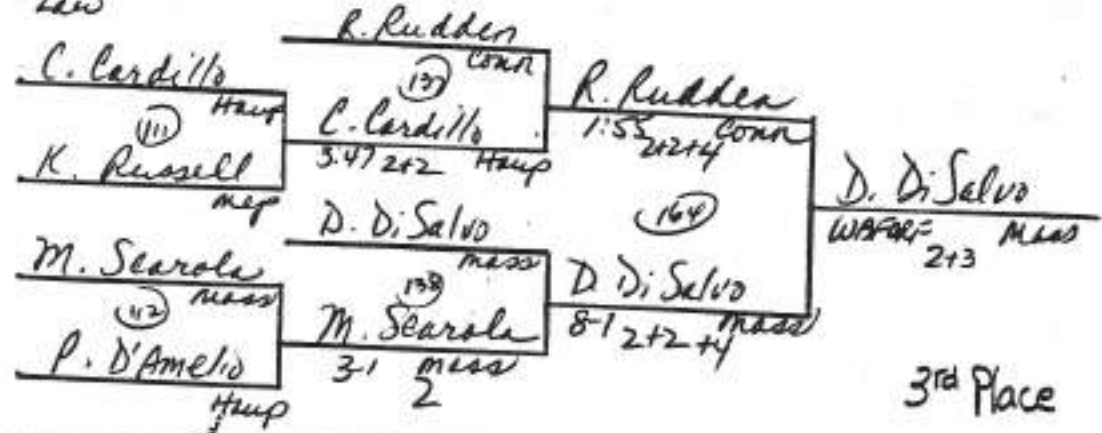

Dom

Dom Buffa
CEANFIOR
1:03 4+2

Michael Englander
Law
Kerth Mitchell
Free
Evan Lehman
Law

3rd Place

DATE: 1999 PLACE: MHS

SEED YEAR YEAR NAME LEFT, RIGHT

WEIGHT 119

3rd Place