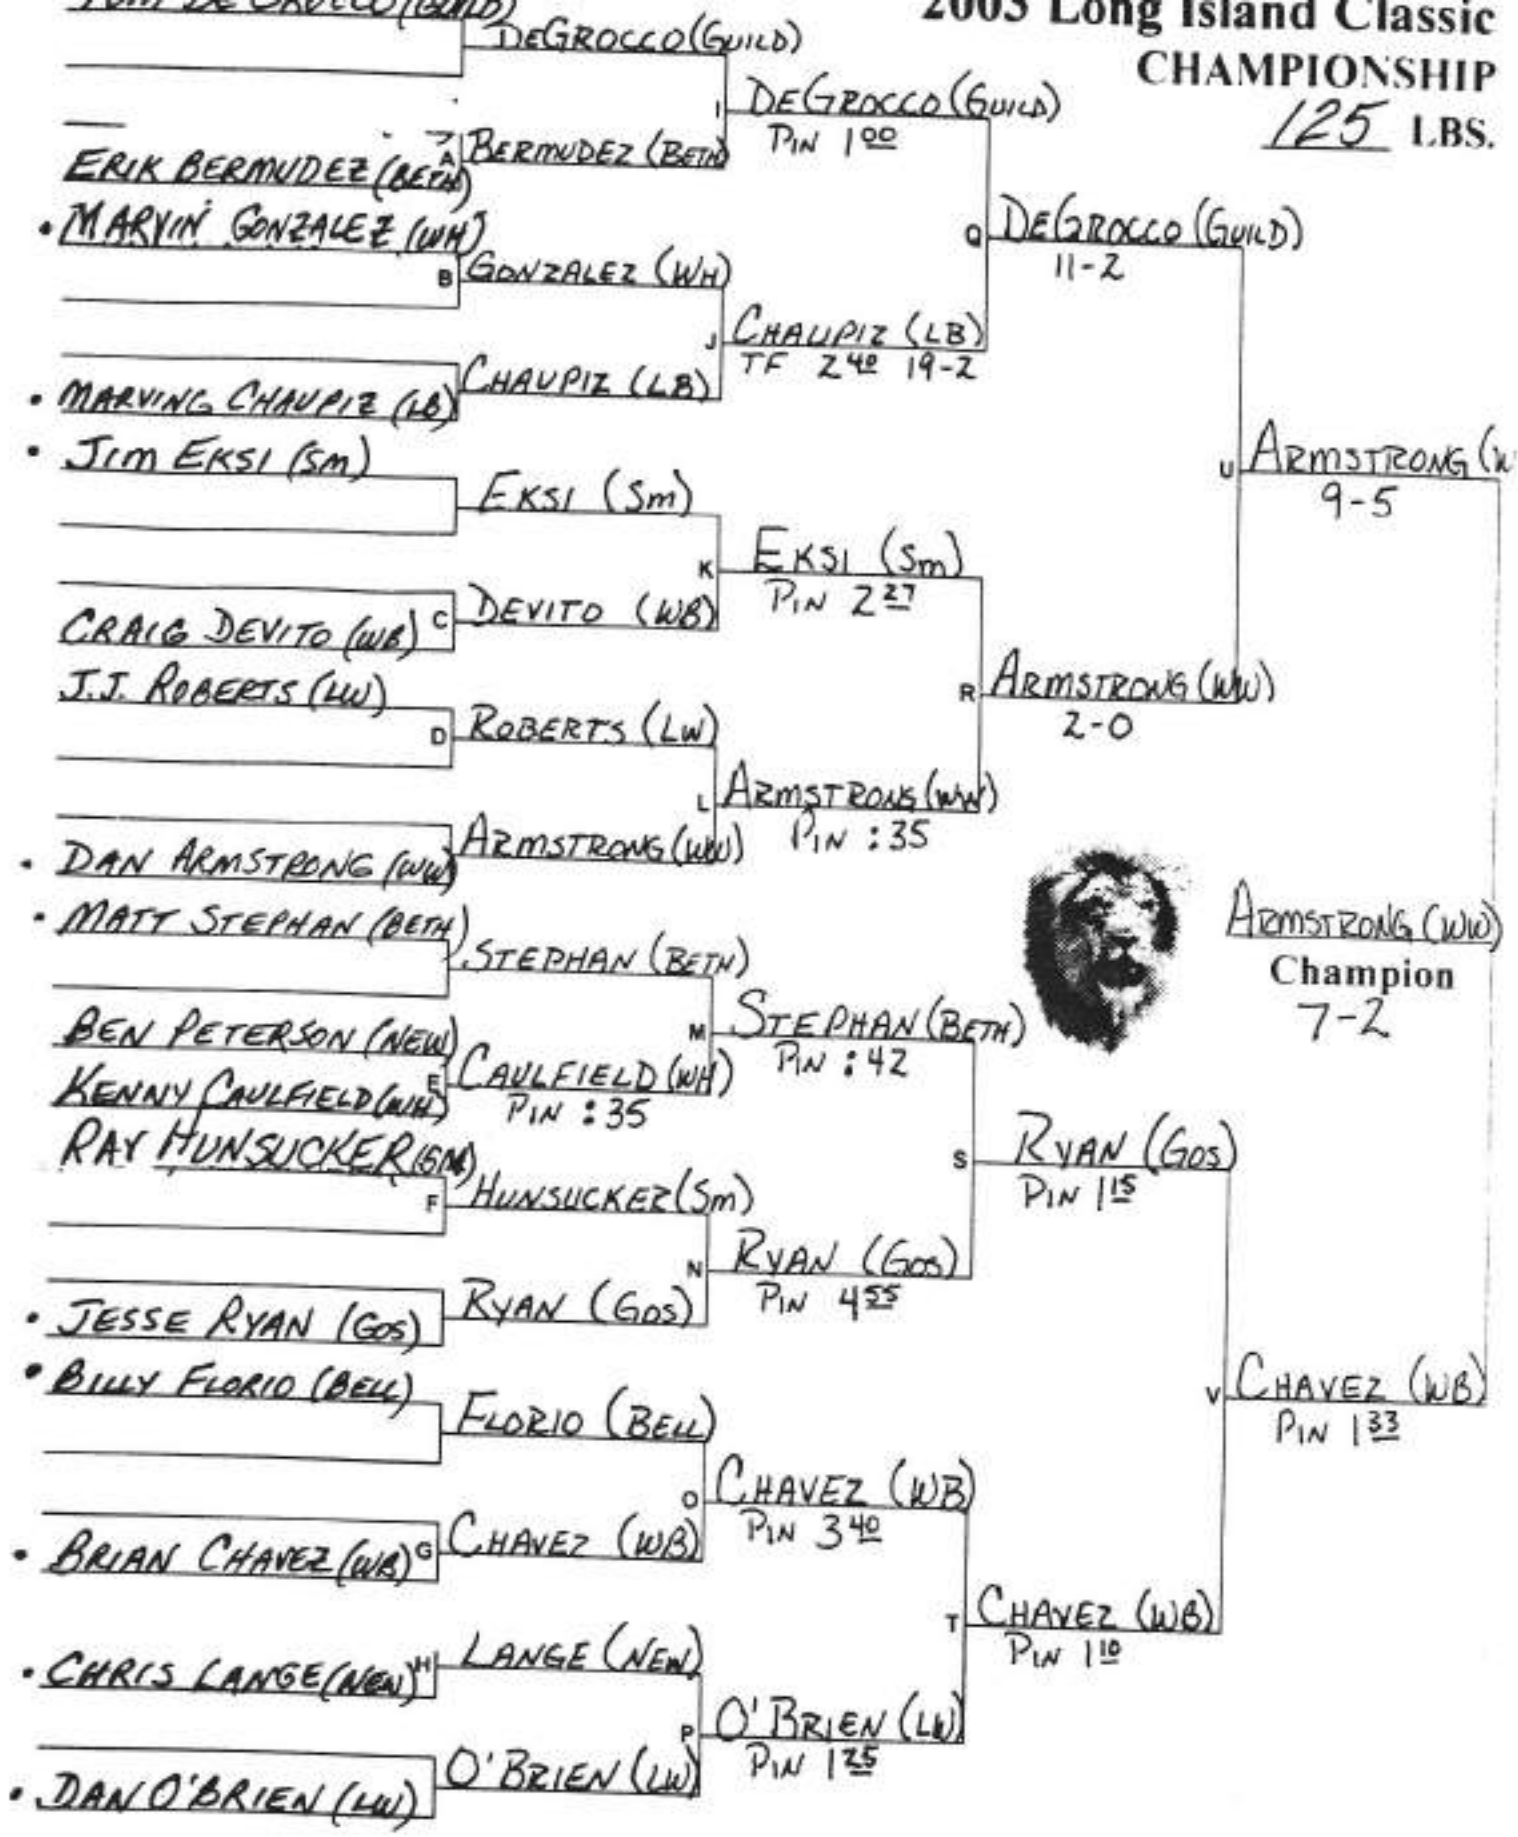

2005 Long Island Classic
CHAMPIONSHIP
125 LBS.