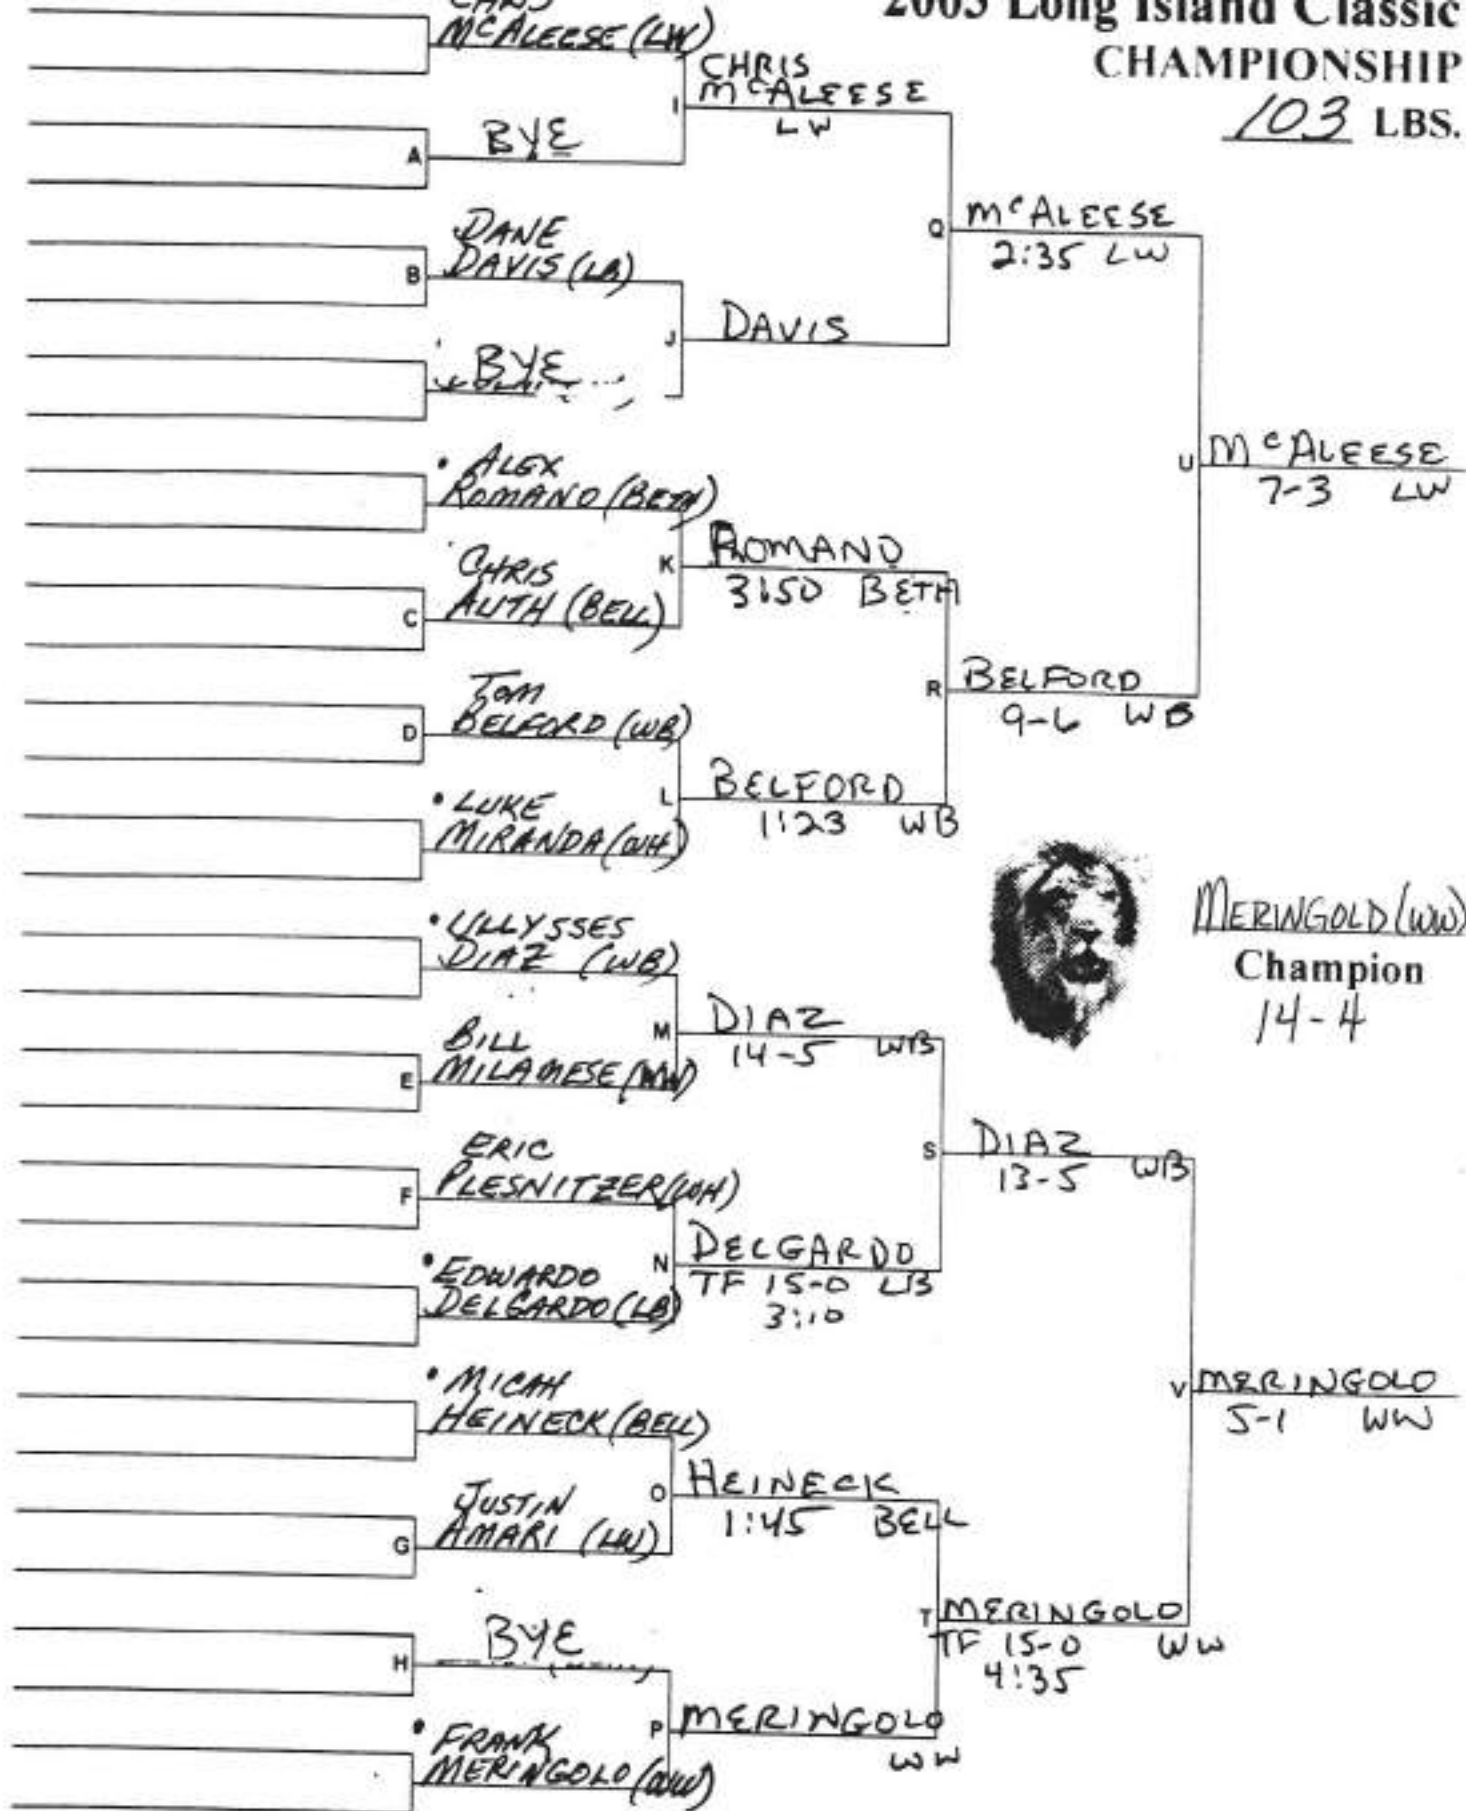

2005 Long Island Classic  
 CHAMPIONSHIP  
 96 LBS.

2005 Long Island Classic  
 CHAMPIONSHIP  
 103 LBS.

2005 Long Island Classic  
CHAMPIONSHIP  
112 LBS.

MASCIALE (New)  
Champion  
8-5

2005 Long Island Classic  
CHAMPIONSHIP