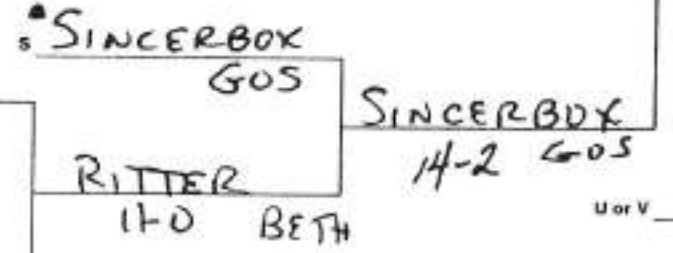

CHARPENTIER 13-3 QU

HARRIS WH

2003 Long Island Classic CONSOLATION

135 LBS.

GILLIAM 13-11 LW

HOLMES LW

Third Place

P:3:20