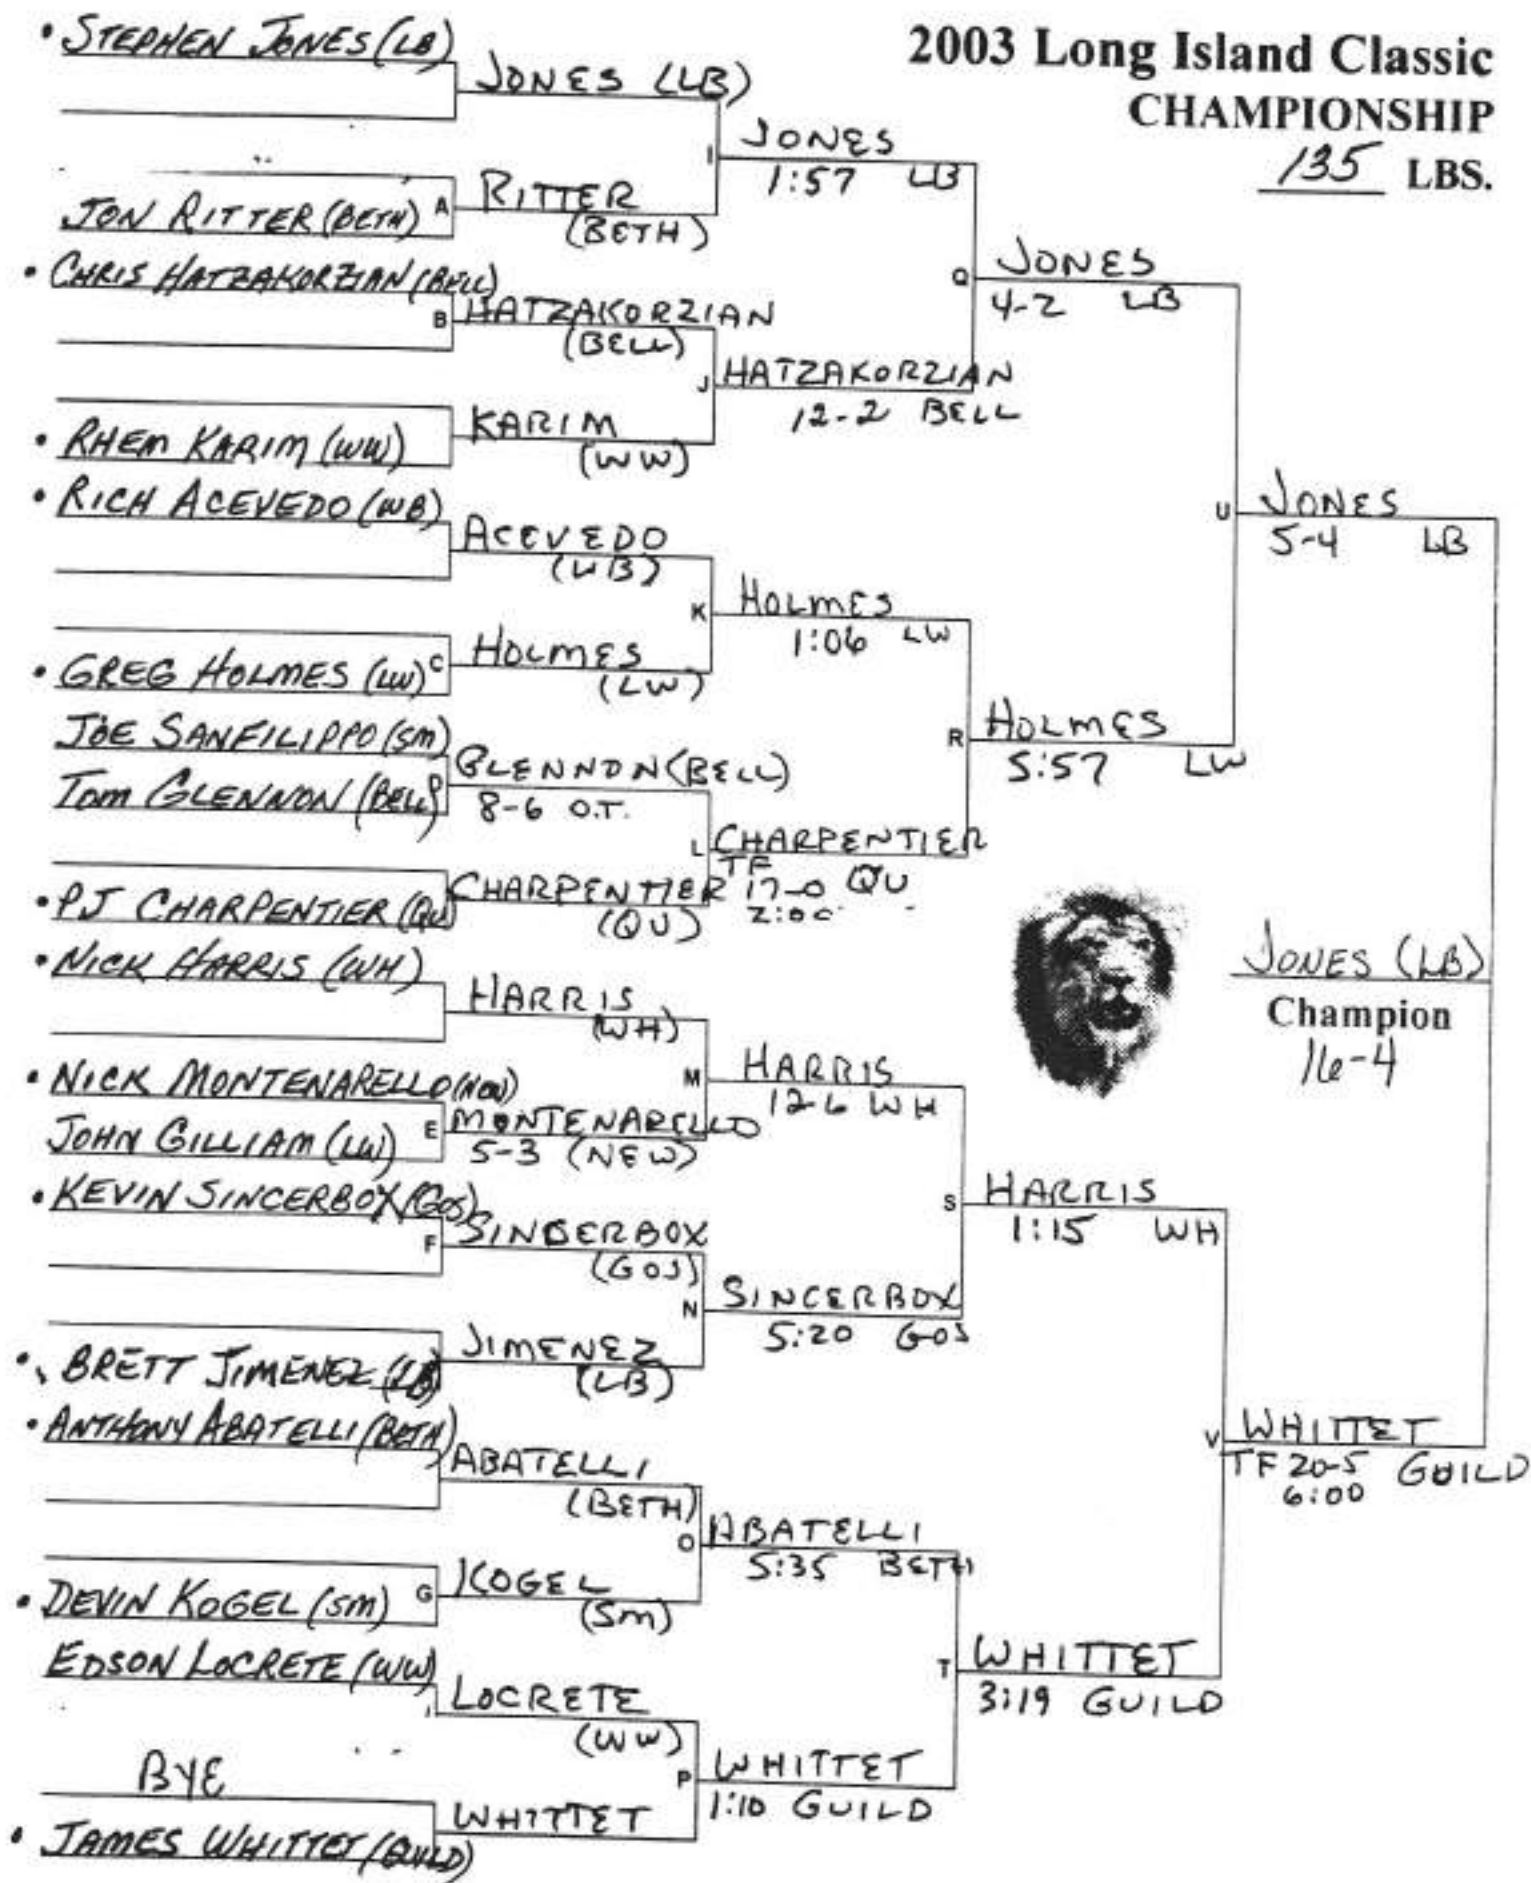

2003 Long Island Classic
CHAMPIONSHIP
135 LBS.