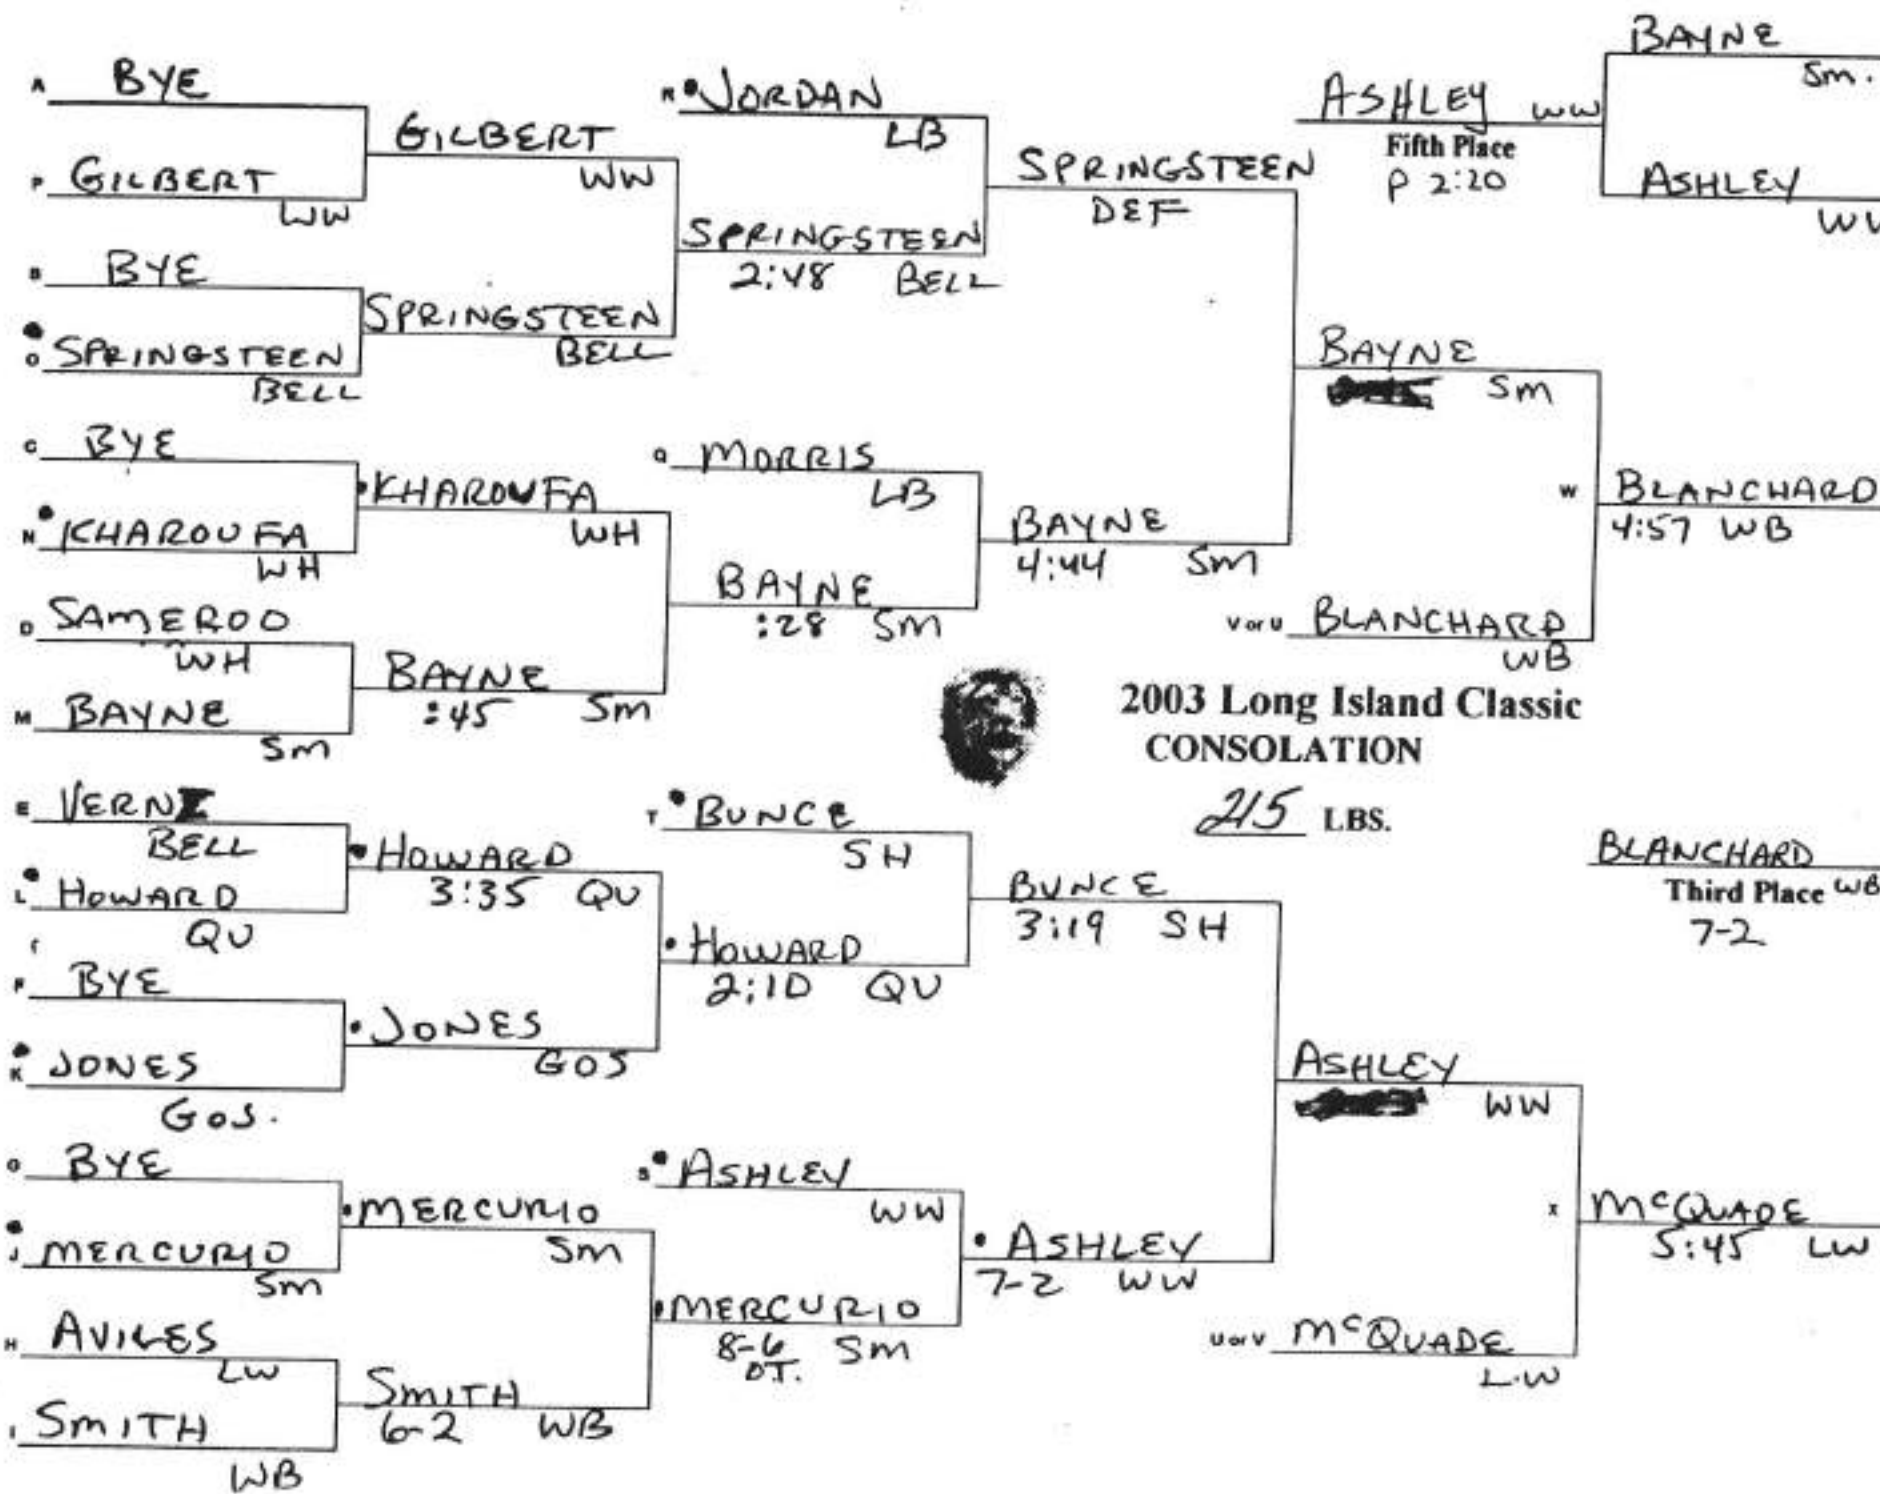

2005 Long Island Classic  
CHAMPIONSHIP

160 LBS.

2005 Long Island Classic  
**CHAMPIONSHIP**  
171 LBS.

2005 Long Island Classic  
CHAMPIONSHIP  
189 LBS.

HULSLANDER (GUILD)  
Champion  
11-6

2005 Long Island Classic  
**CHAMPIONSHIP**  
215 LBS.