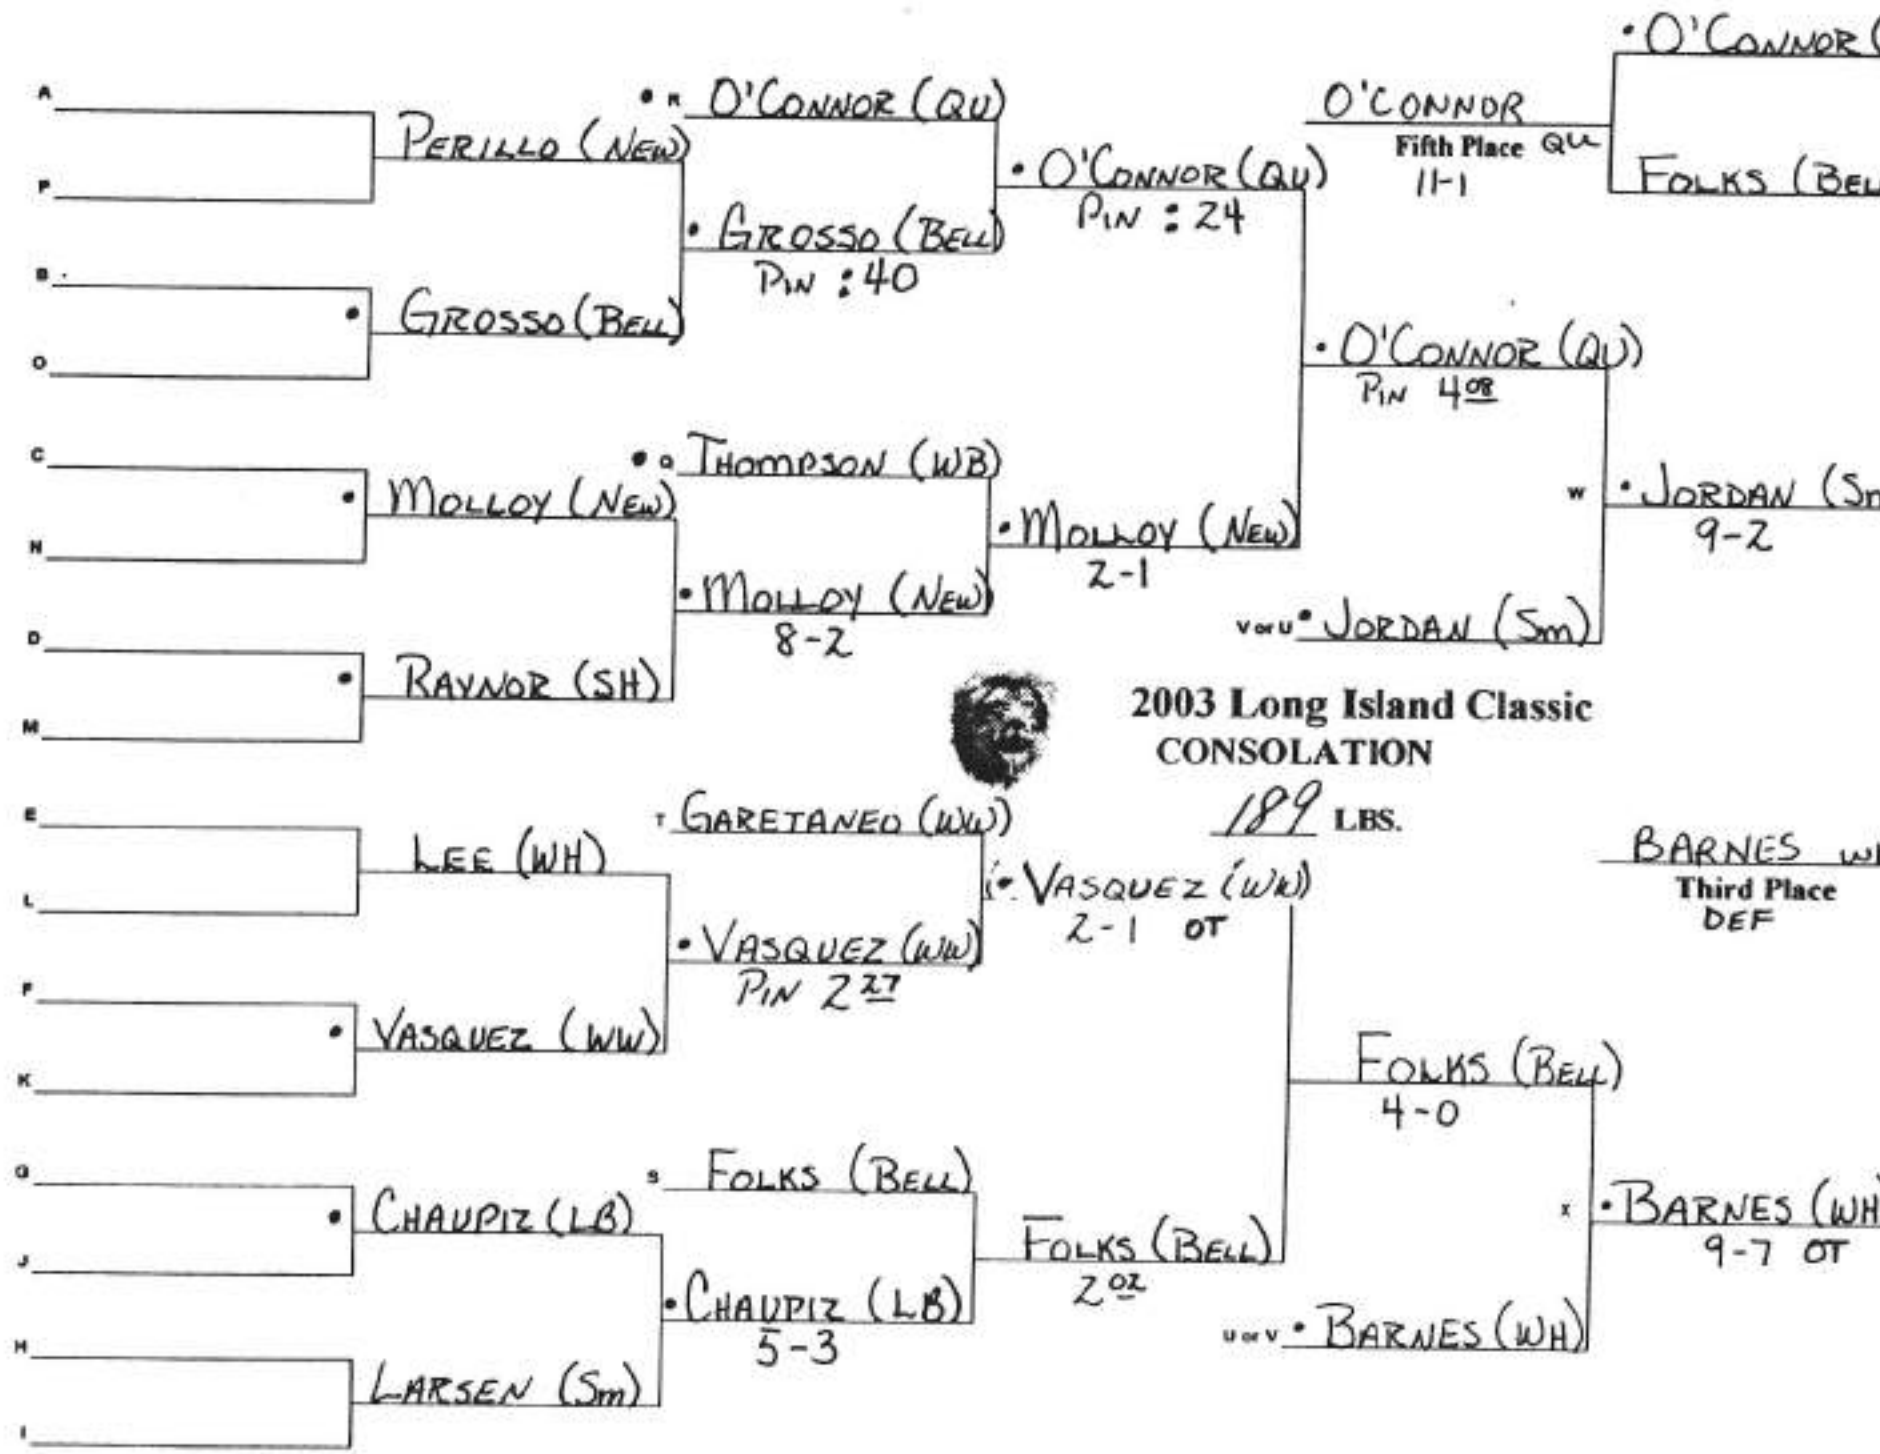

2005 Long Island Classic  
CHAMPIONSHIP

160 LBS.

2005 Long Island Classic  
**CHAMPIONSHIP**  
171 LBS.

2005 Long Island Classic  
CHAMPIONSHIP  
189 LBS.

HULSLANDER (GUILD)  
Champion  
11-6

2005 Long Island Classic  
**CHAMPIONSHIP**  
215 LBS.