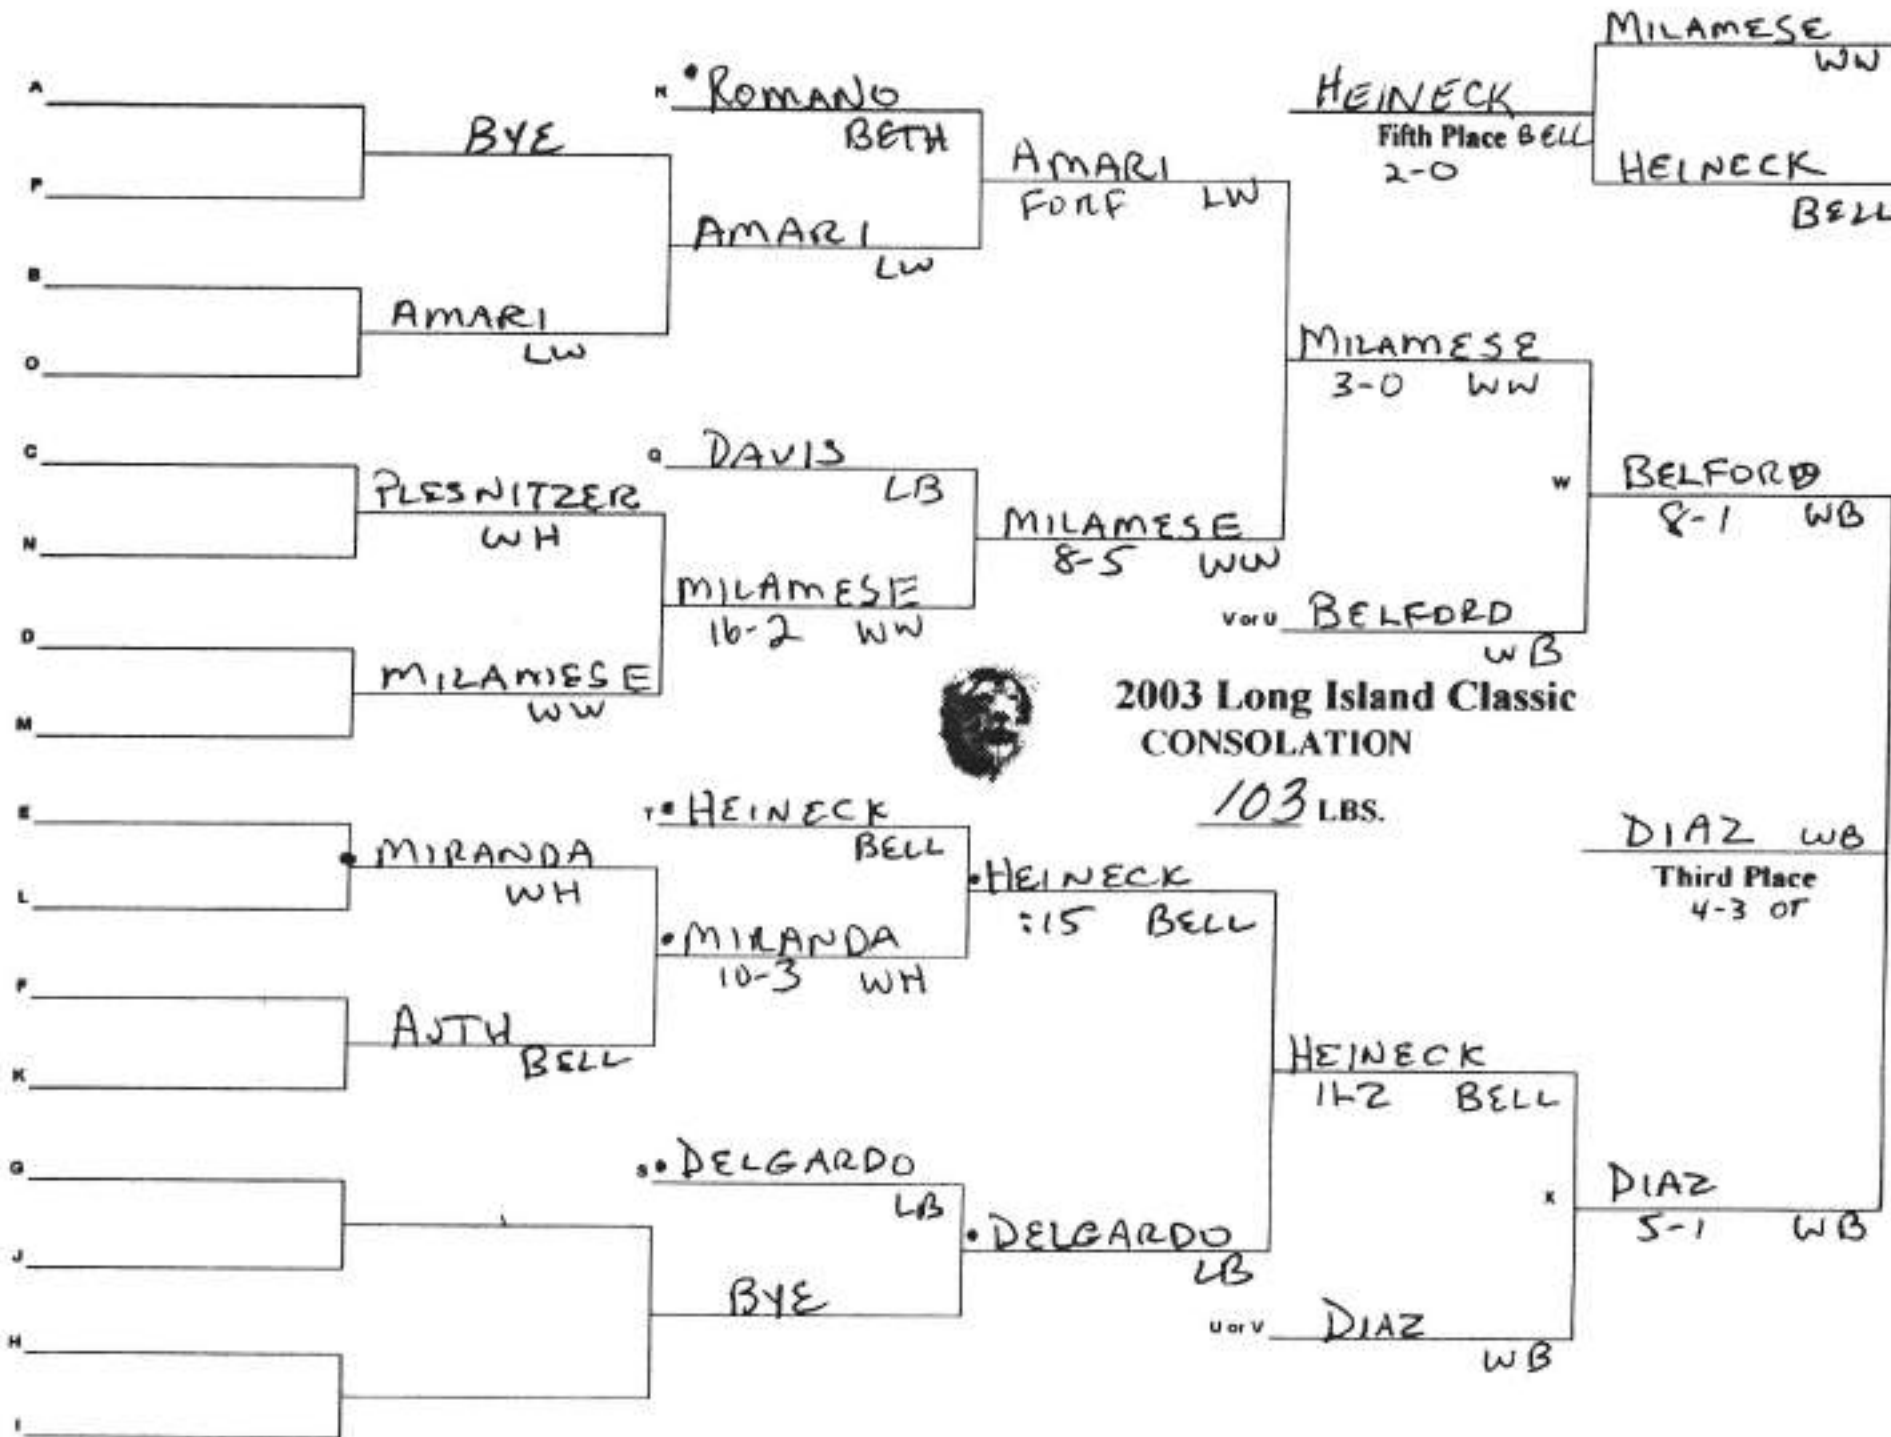

2005 Long Island Classic  
 CHAMPIONSHIP  
 96 LBS.

2005 Long Island Classic  
 CHAMPIONSHIP  
 103 LBS.

2005 Long Island Classic  
CHAMPIONSHIP  
112 LBS.

MASCIALE (New)  
Champion  
8-5

2005 Long Island Classic  
CHAMPIONSHIP

2005 Long Island Classic  
**CHAMPIONSHIP**  
275 LBS.