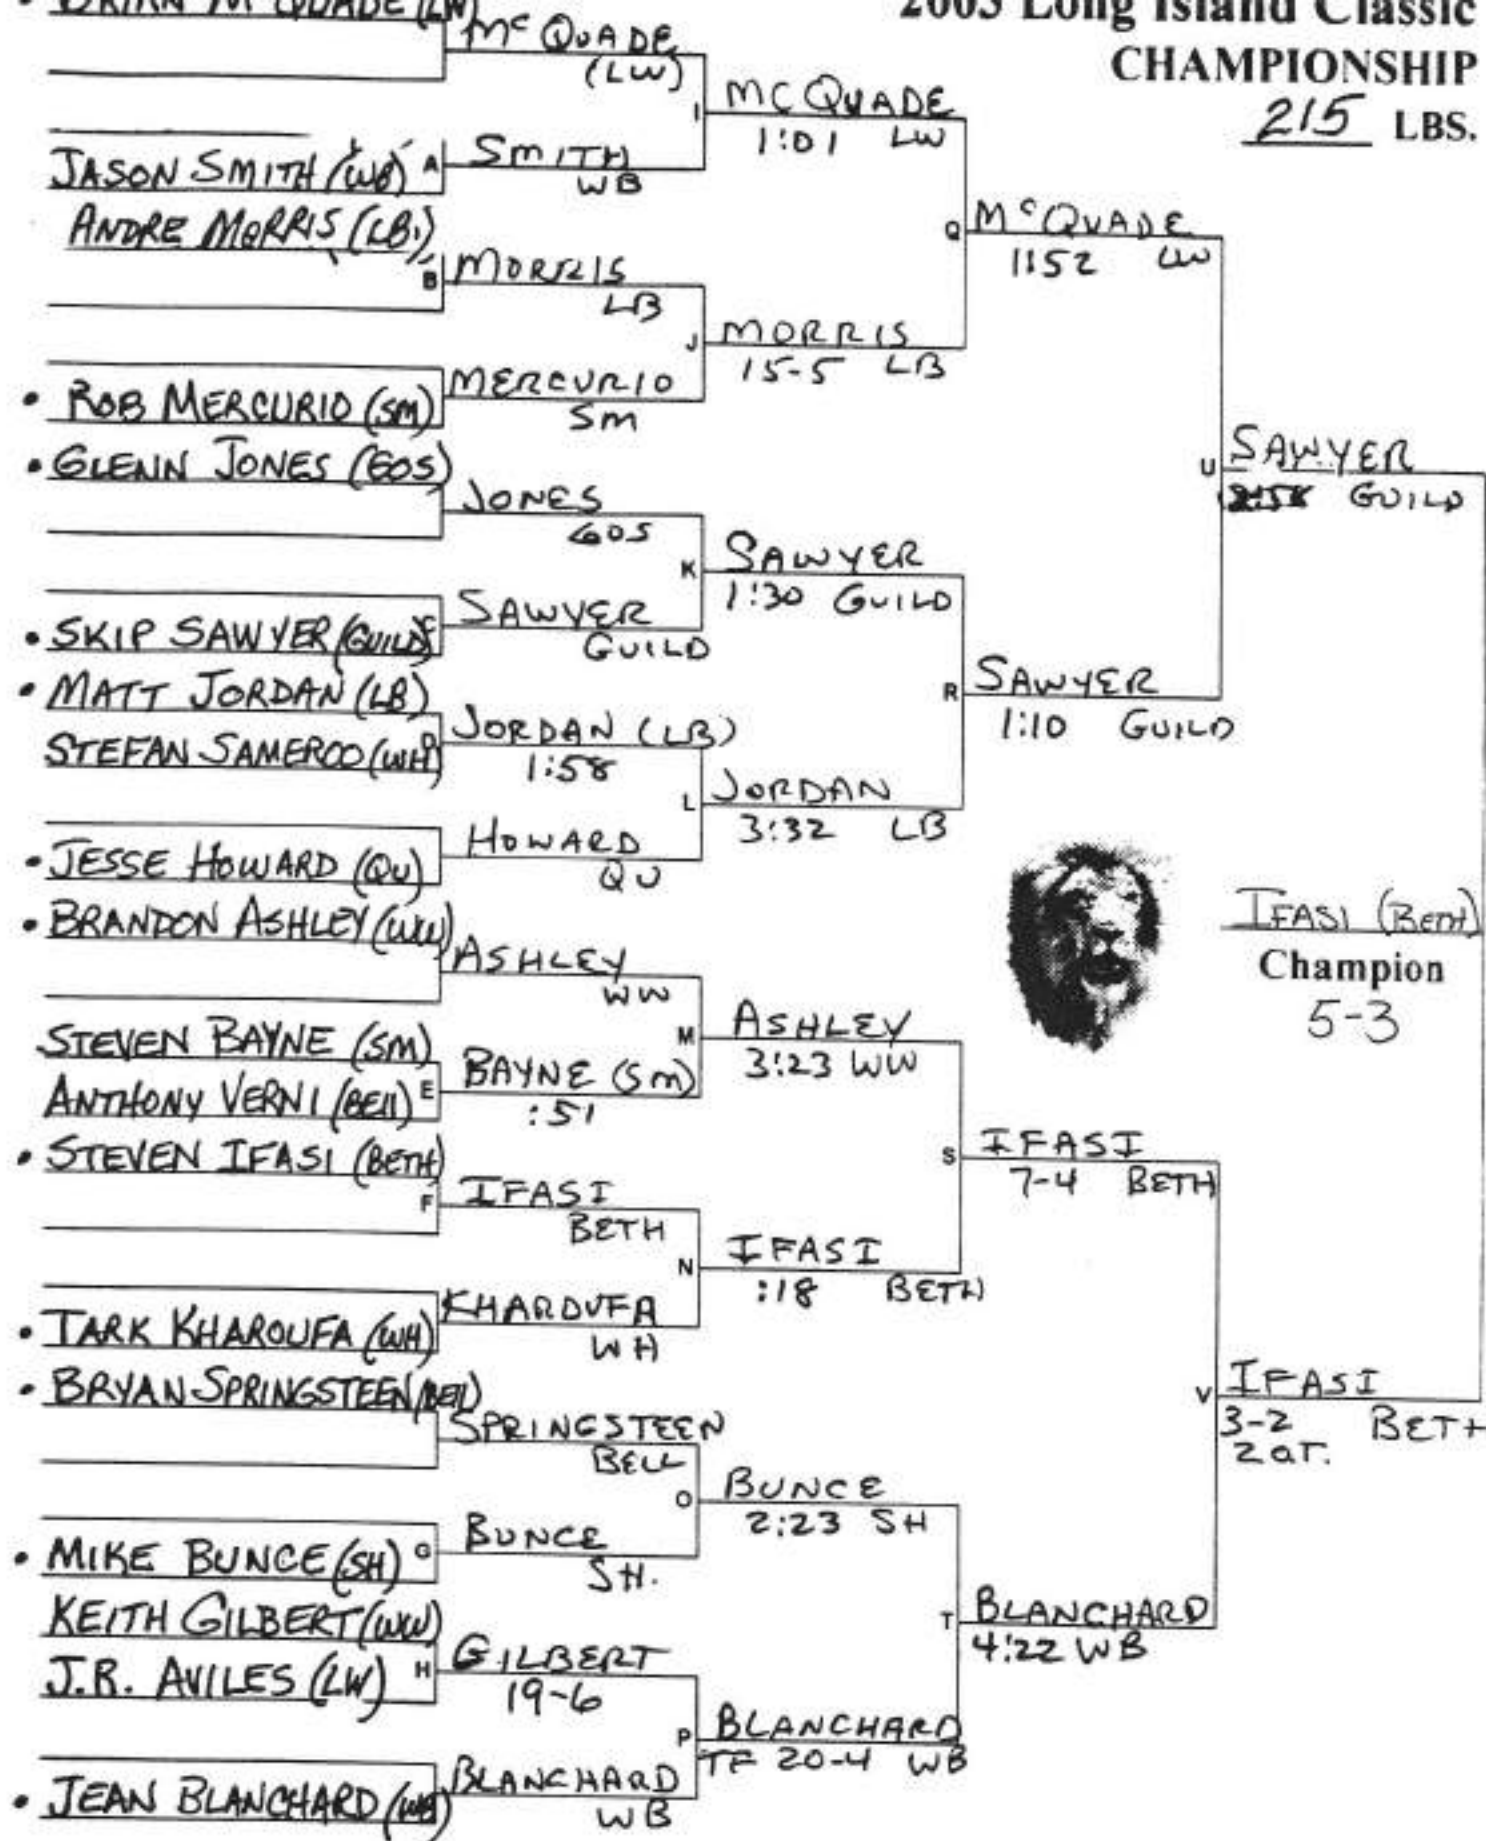

2005 Long Island Classic  
CHAMPIONSHIP

160 LBS.

2005 Long Island Classic  
**CHAMPIONSHIP**  
171 LBS.

2005 Long Island Classic  
CHAMPIONSHIP  
189 LBS.

HULSLANDER (GUILD)  
Champion  
11-6

2005 Long Island Classic  
**CHAMPIONSHIP**  
215 LBS.