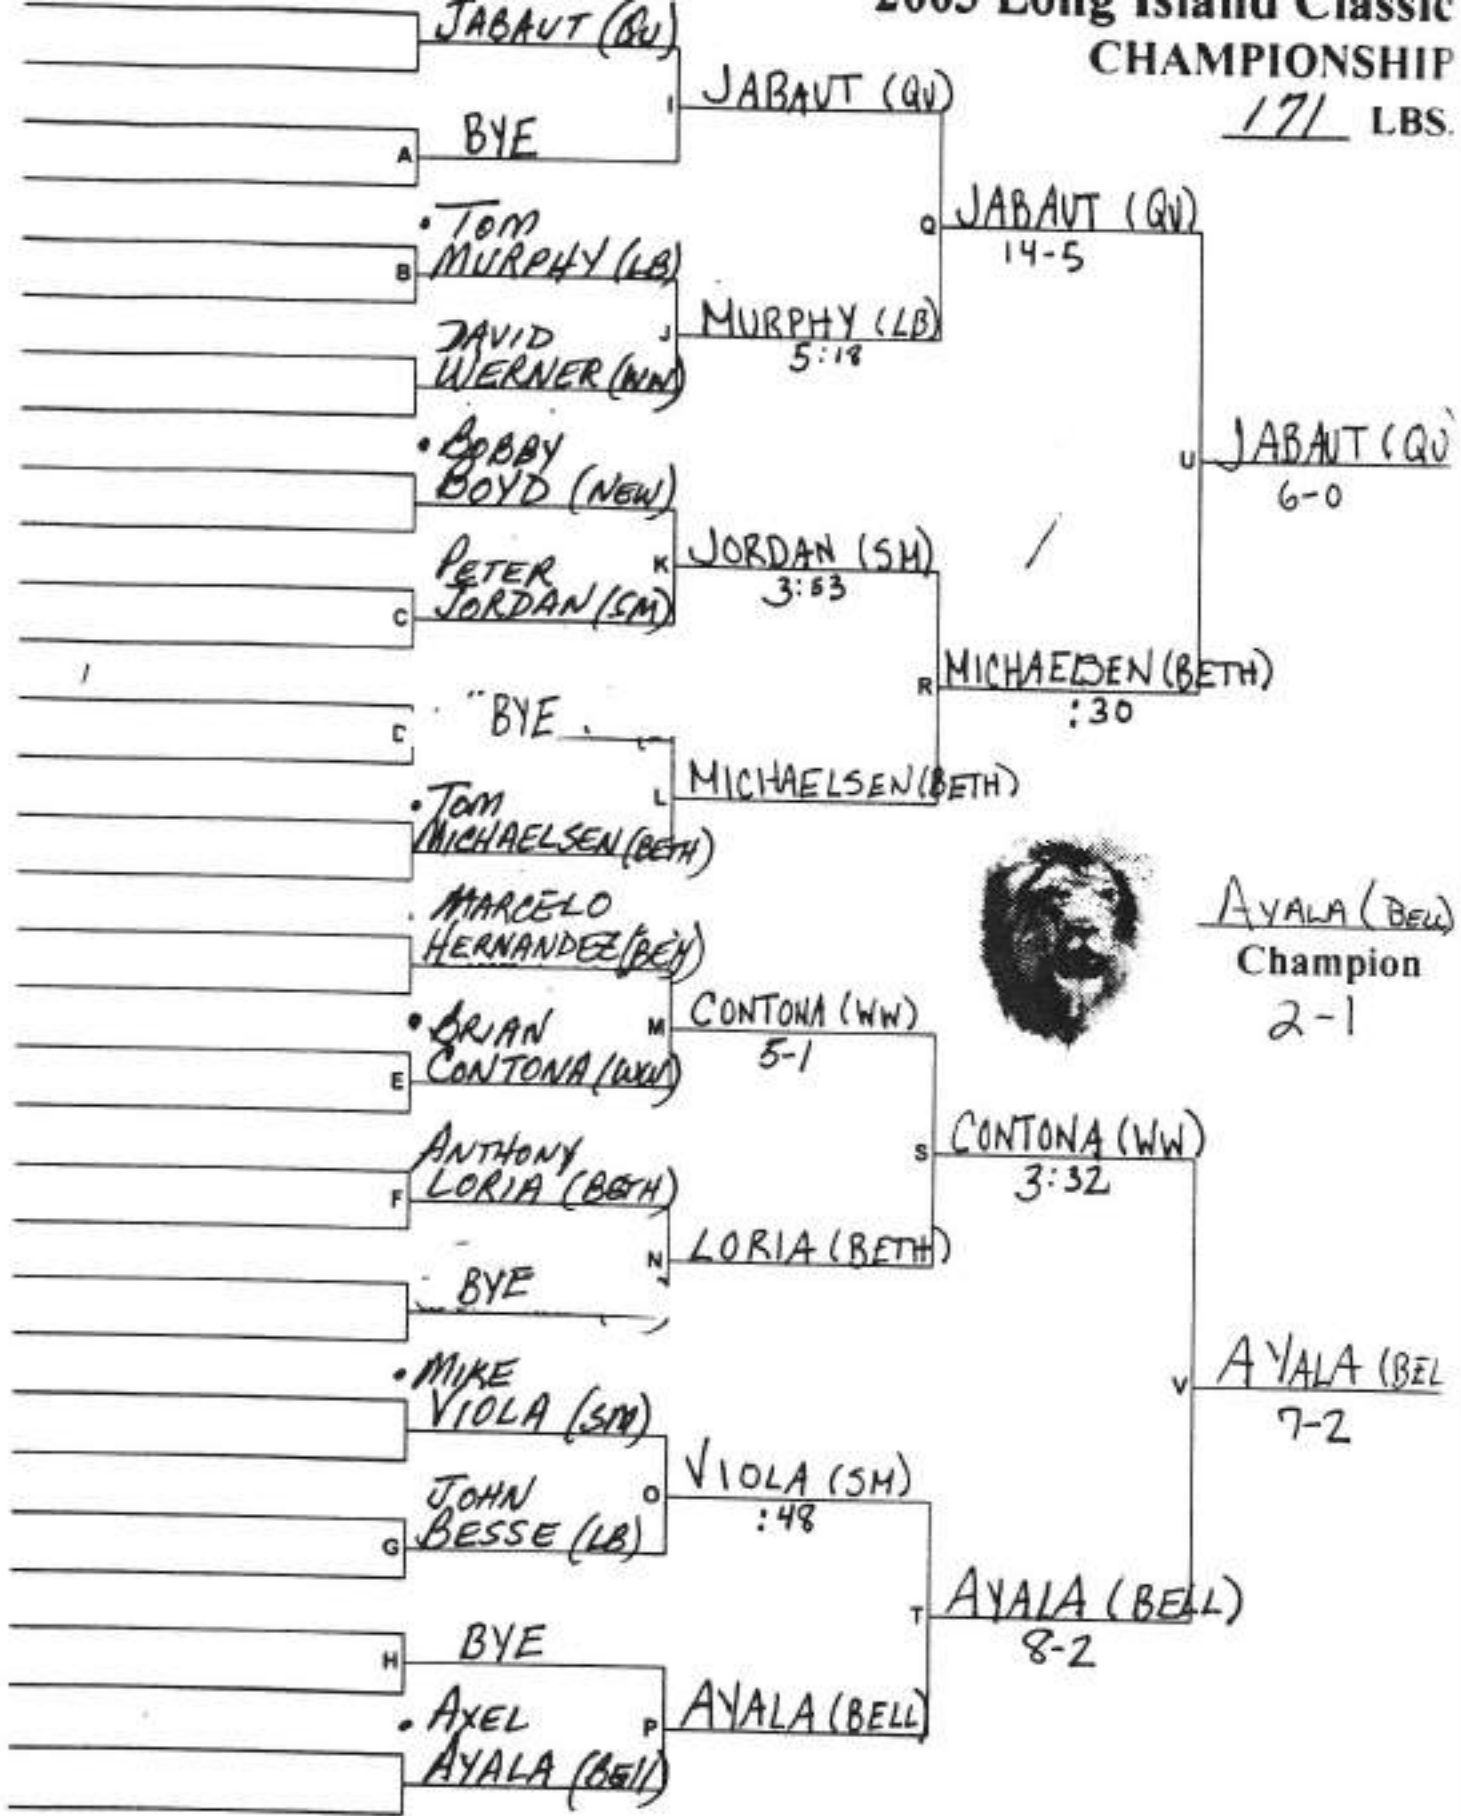

2005 Long Island Classic  
CHAMPIONSHIP

160 LBS.

2005 Long Island Classic  
**CHAMPIONSHIP**  
171 LBS.

2005 Long Island Classic  
CHAMPIONSHIP  
189 LBS.

HULSLANDER (GUILD)  
Champion  
11-6

2005 Long Island Classic  
**CHAMPIONSHIP**  
215 LBS.