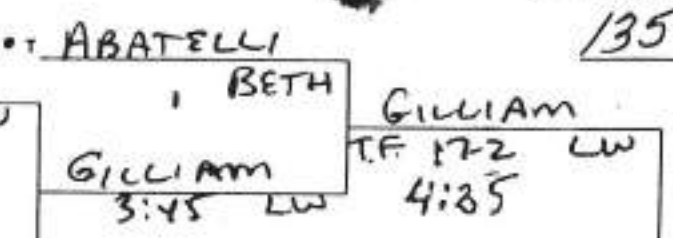

CHARPENTIER 13-3 QU

HARRIS WH

2003 Long Island Classic CONSOLATION

135 LBS.

GILLIAM 13-11 LW

HOLMES LW

Third Place

P:3:20