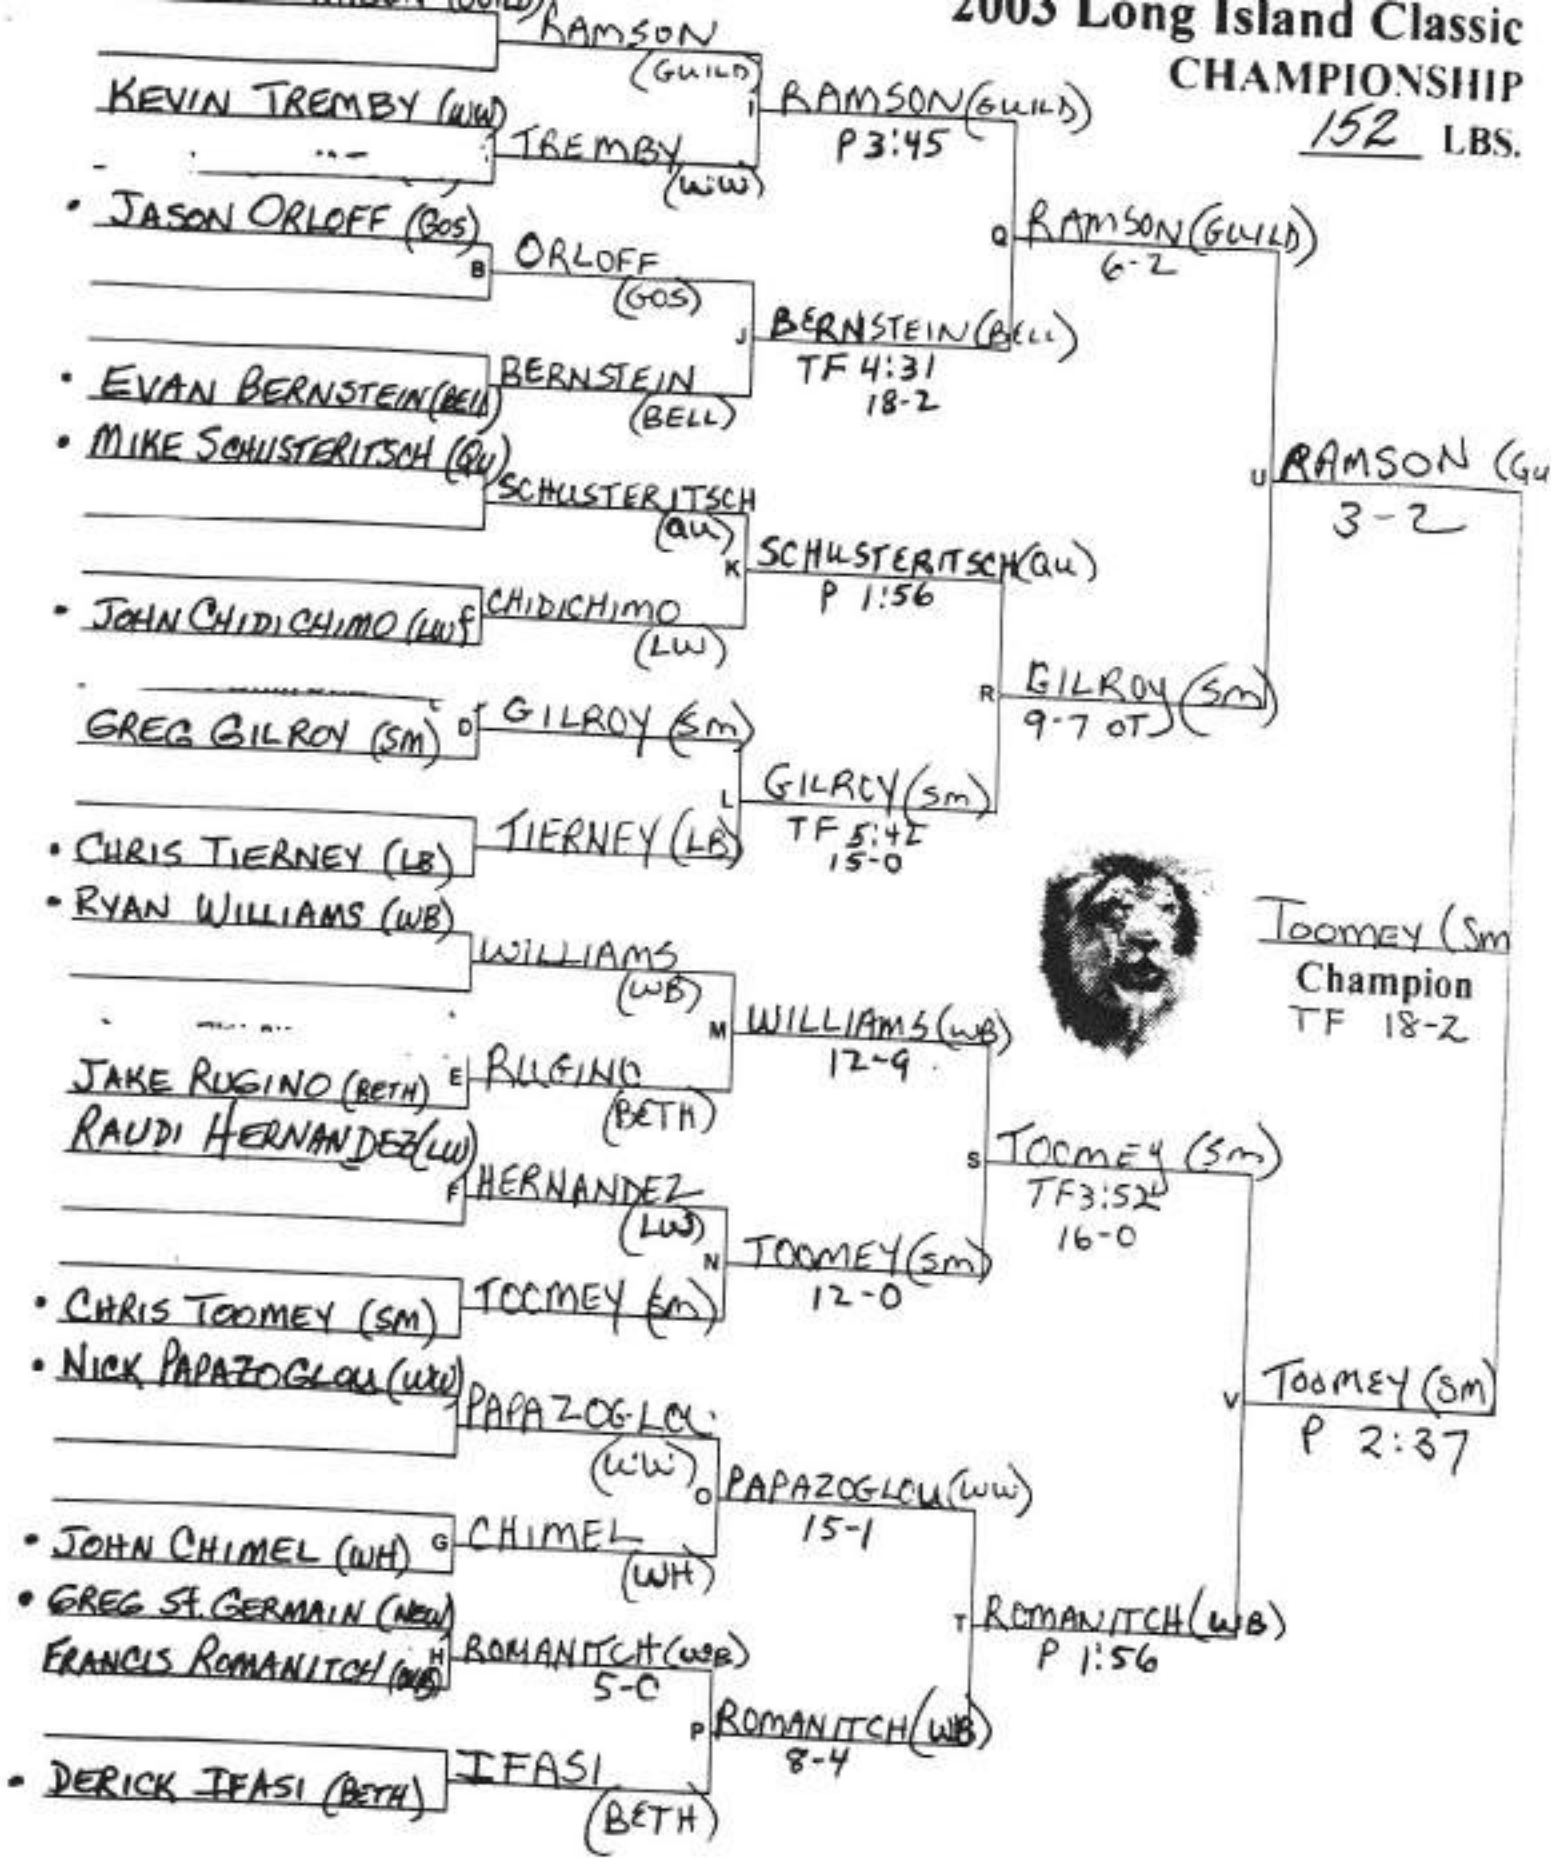

2003 Long Island Classic
CHAMPIONSHIP
152 LBS.

Toomey (Sm)
Champion
TF 18-2