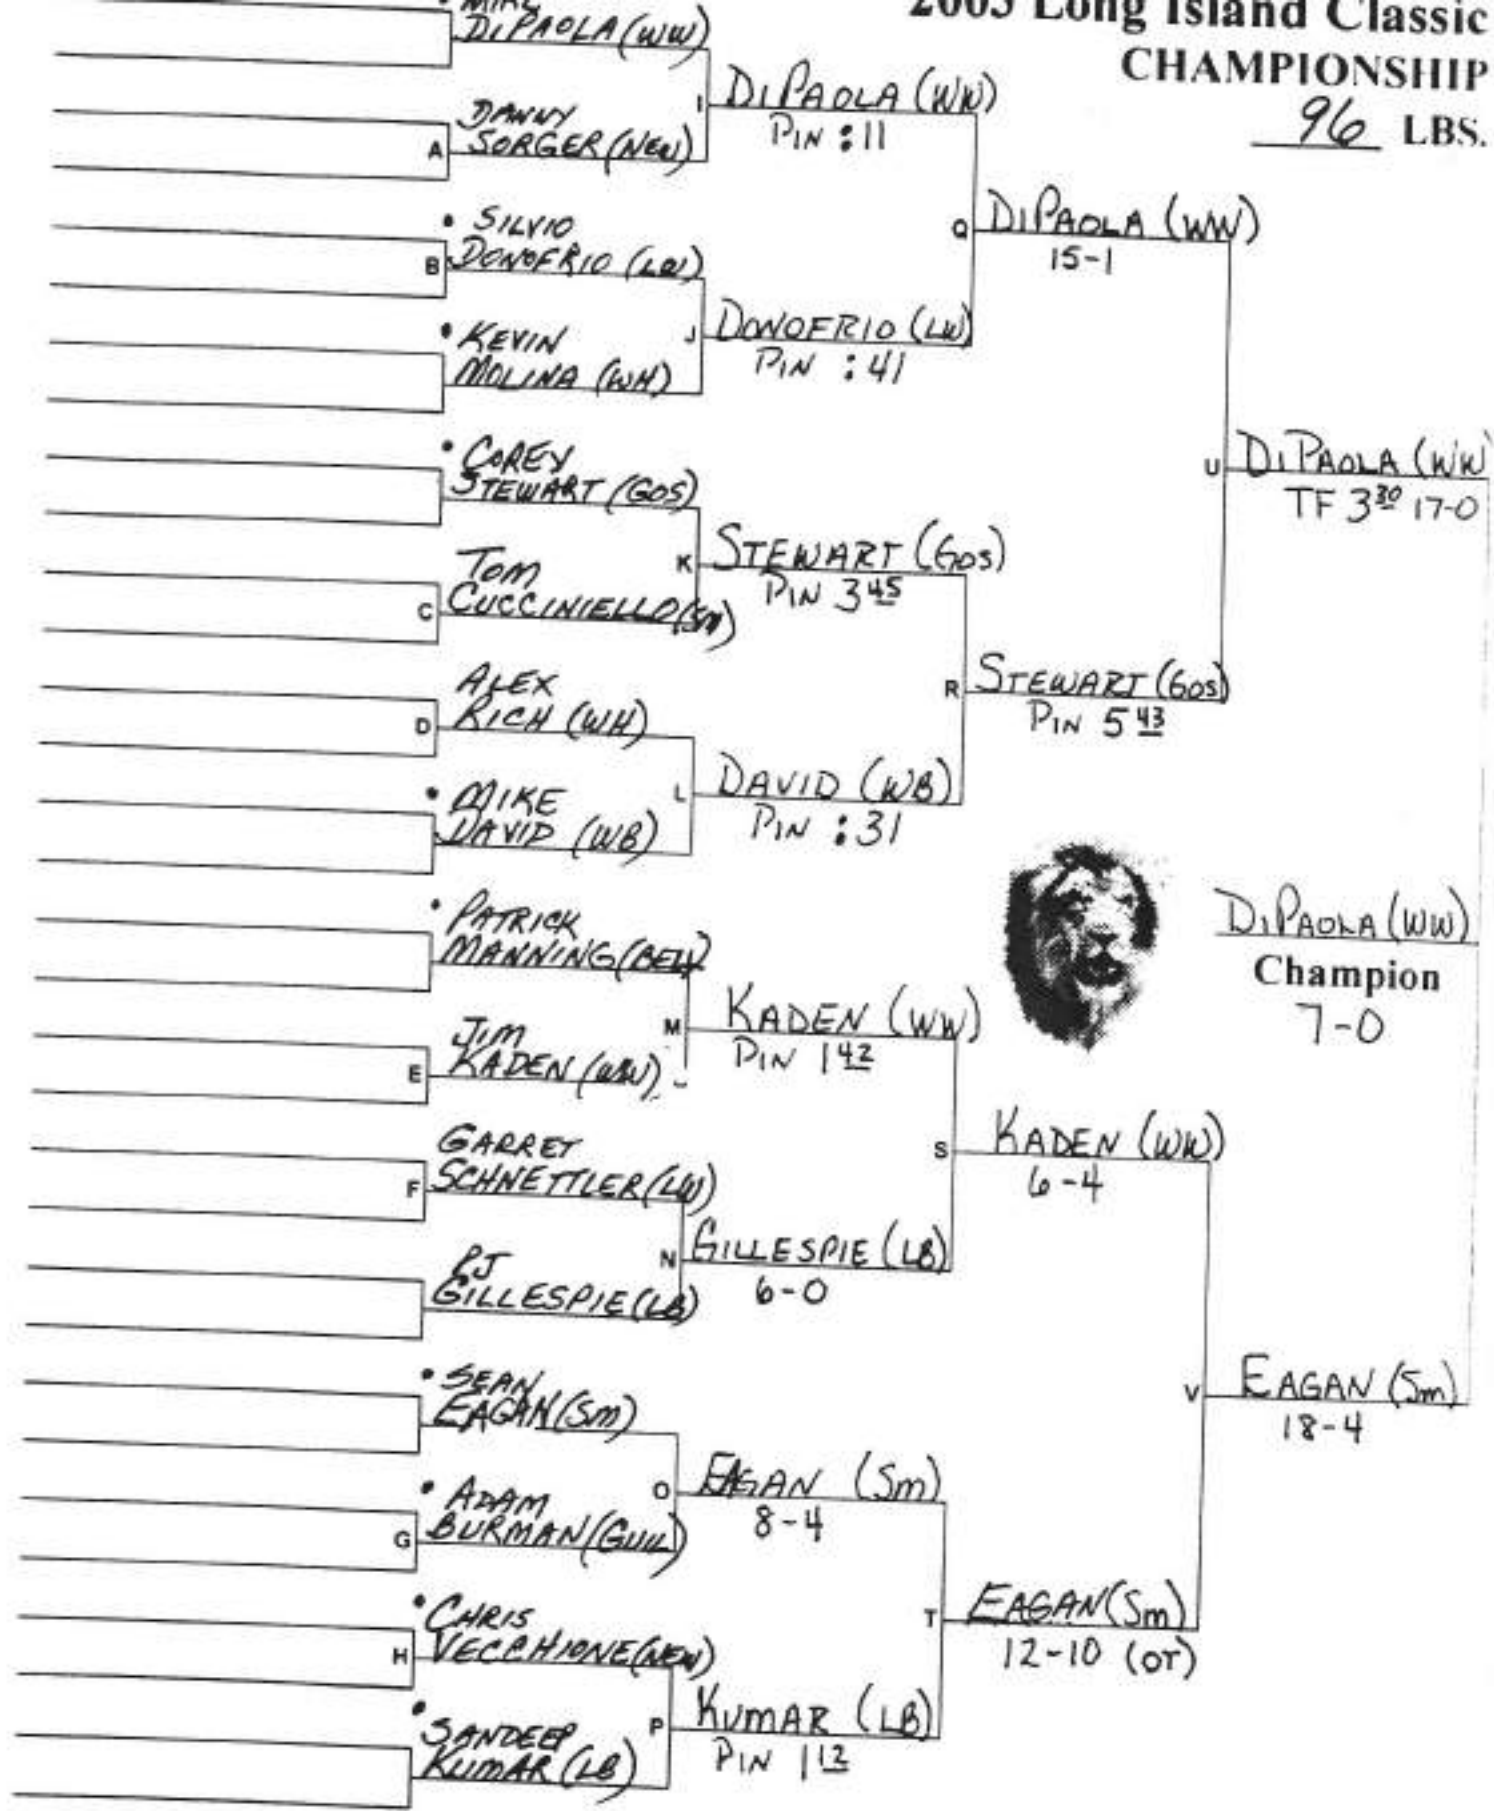

2005 Long Island Classic  
 CHAMPIONSHIP  
 96 LBS.

2005 Long Island Classic  
 CHAMPIONSHIP  
 103 LBS.

2005 Long Island Classic  
CHAMPIONSHIP  
112 LBS.

MASCIALE (New)  
Champion  
8-5

2005 Long Island Classic  
CHAMPIONSHIP