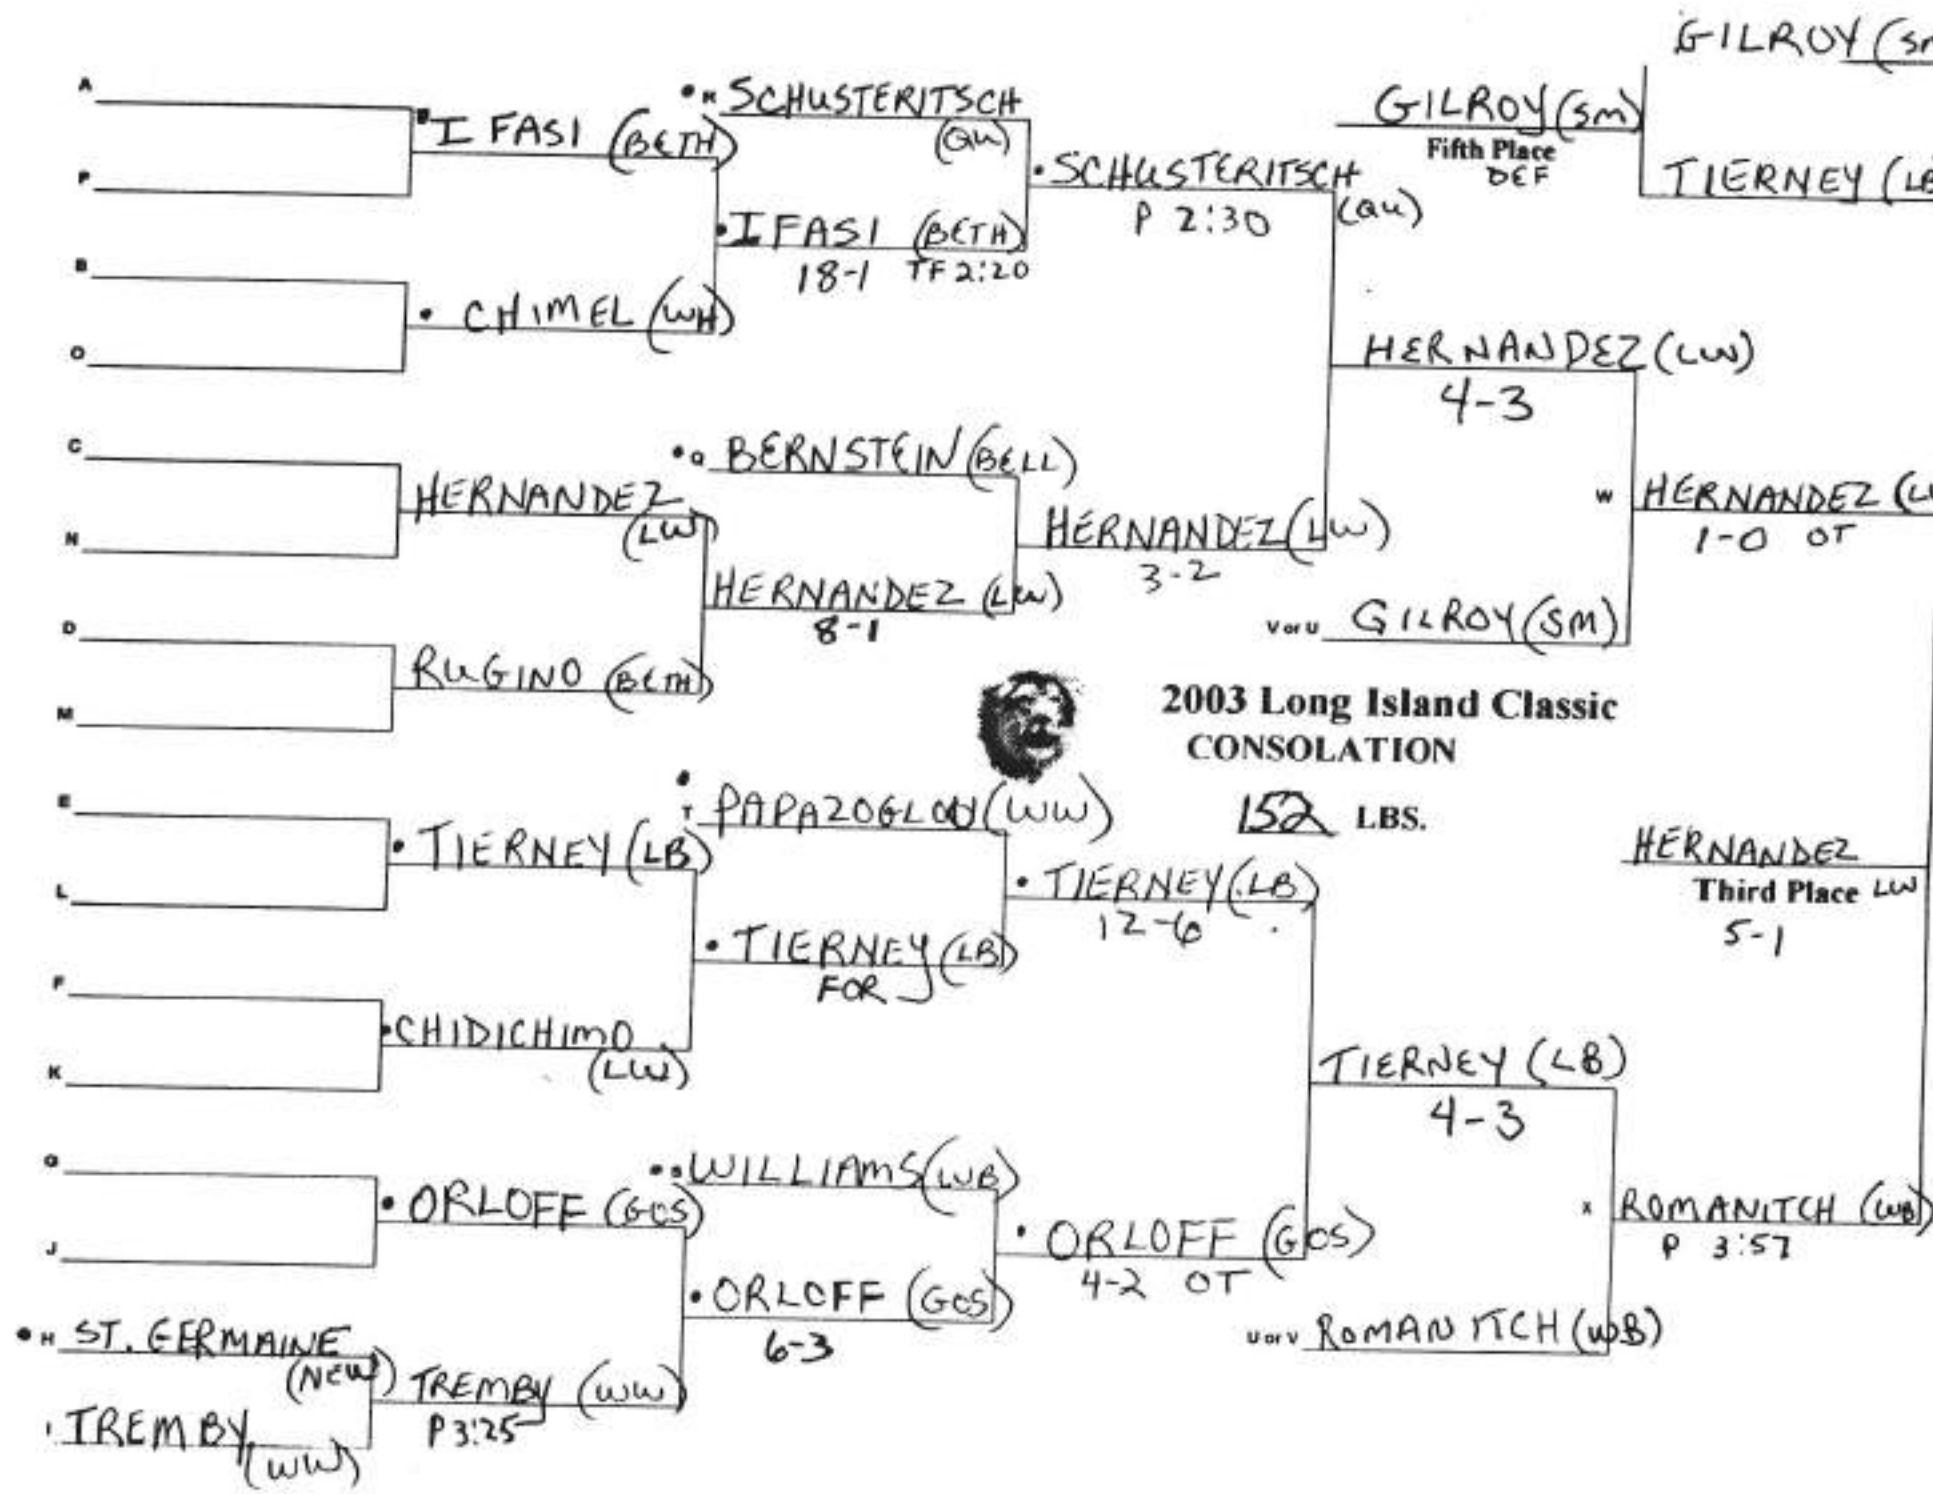

2005 Long Island Classic  
CHAMPIONSHIP

160 LBS.

2005 Long Island Classic  
**CHAMPIONSHIP**  
171 LBS.

2005 Long Island Classic  
CHAMPIONSHIP  
189 LBS.

HULSLANDER (GUILD)  
Champion  
11-6

2005 Long Island Classic  
**CHAMPIONSHIP**  
215 LBS.