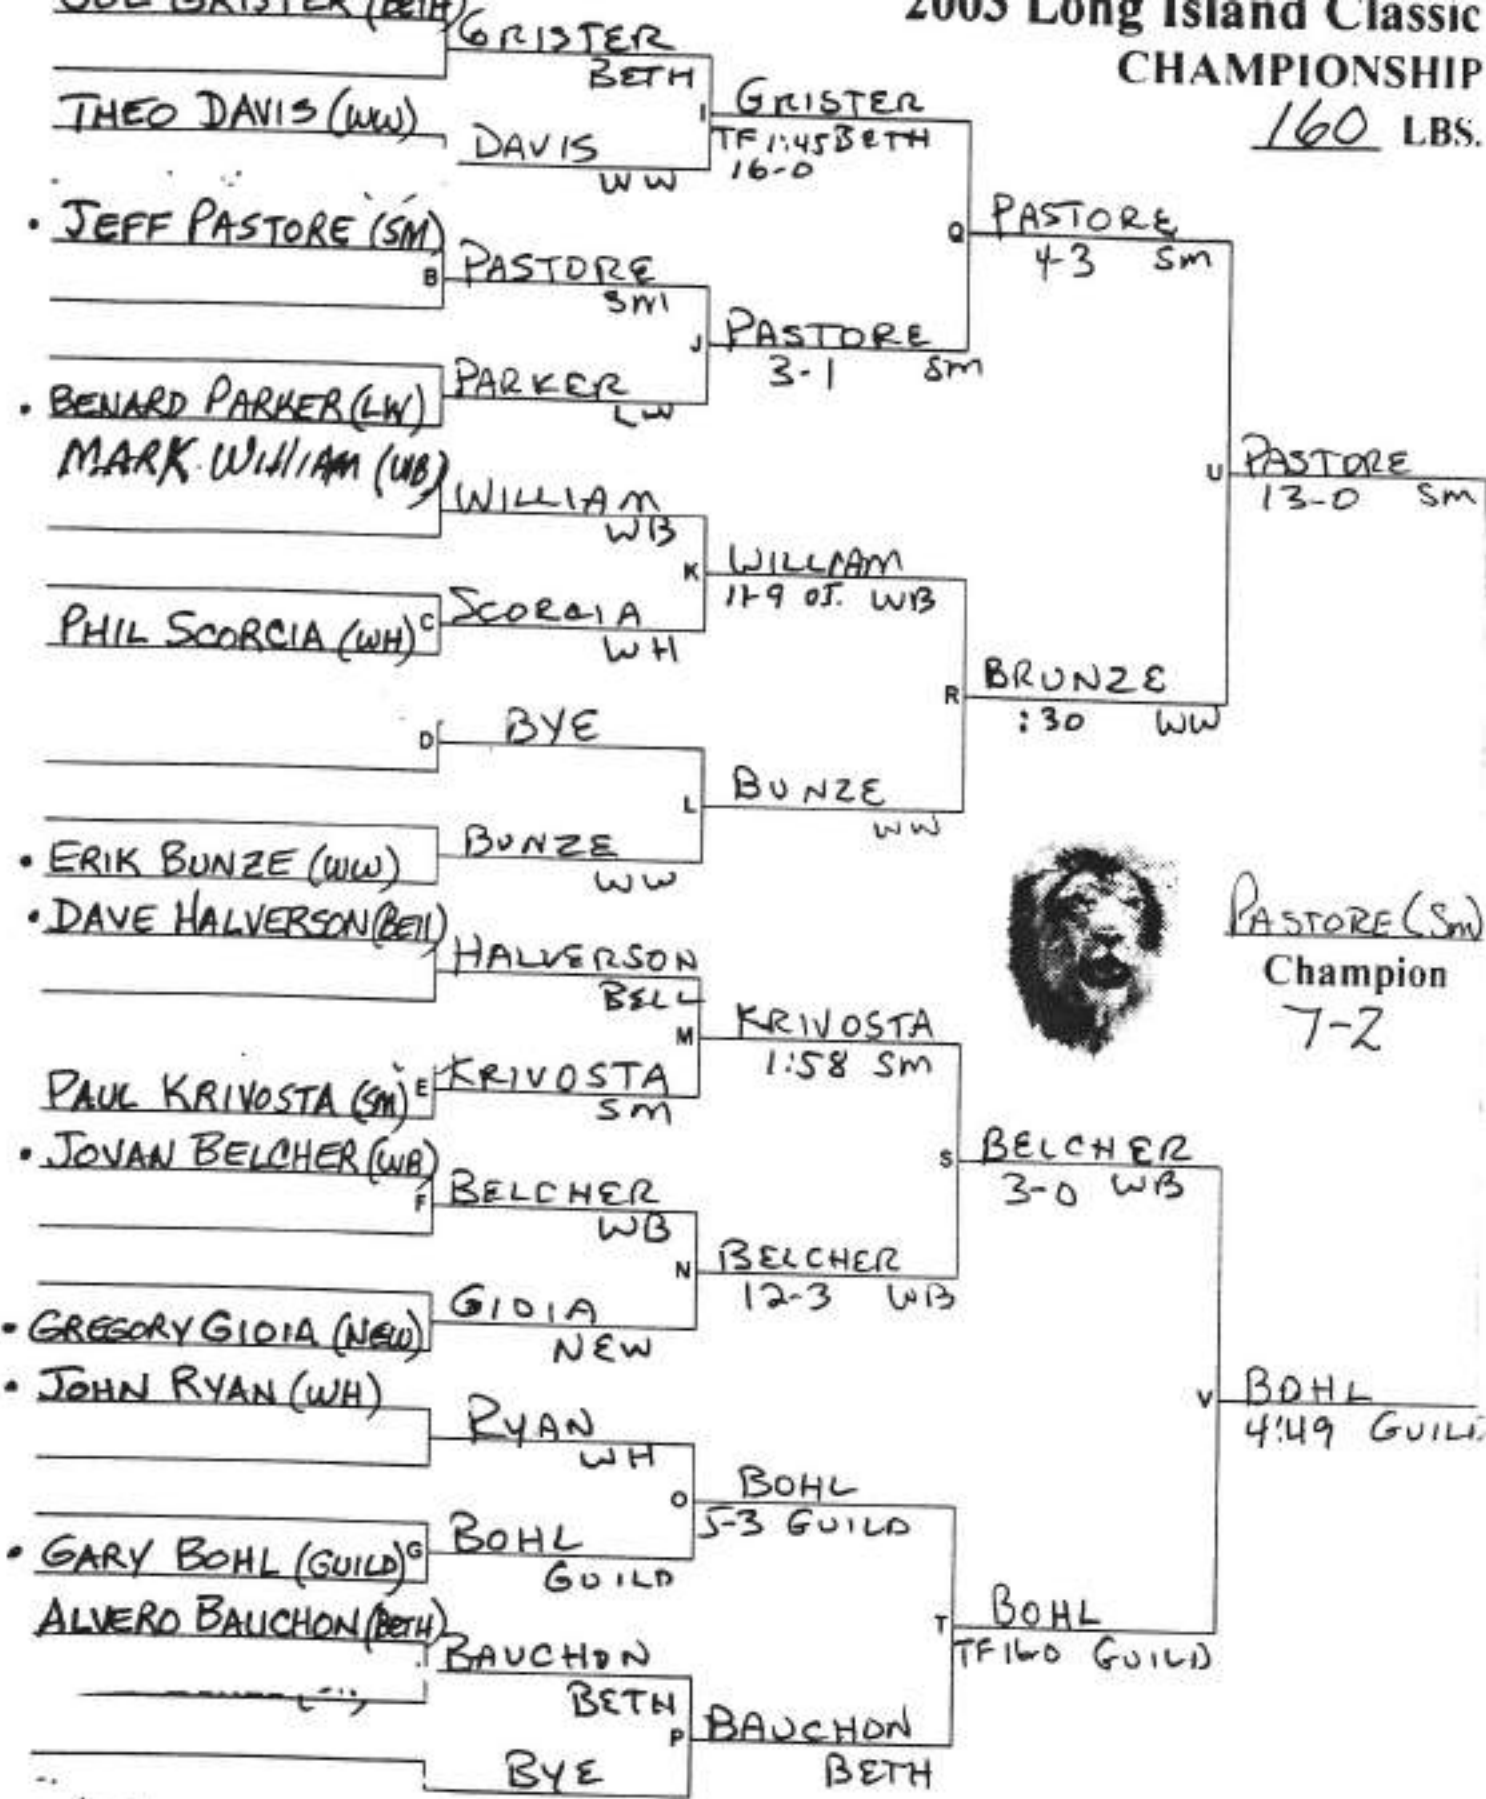

2005 Long Island Classic  
CHAMPIONSHIP

160 LBS.

2005 Long Island Classic  
**CHAMPIONSHIP**  
171 LBS.

2005 Long Island Classic  
CHAMPIONSHIP  
189 LBS.

HULSLANDER (GUILD)  
Champion  
11-6

2005 Long Island Classic  
**CHAMPIONSHIP**  
215 LBS.