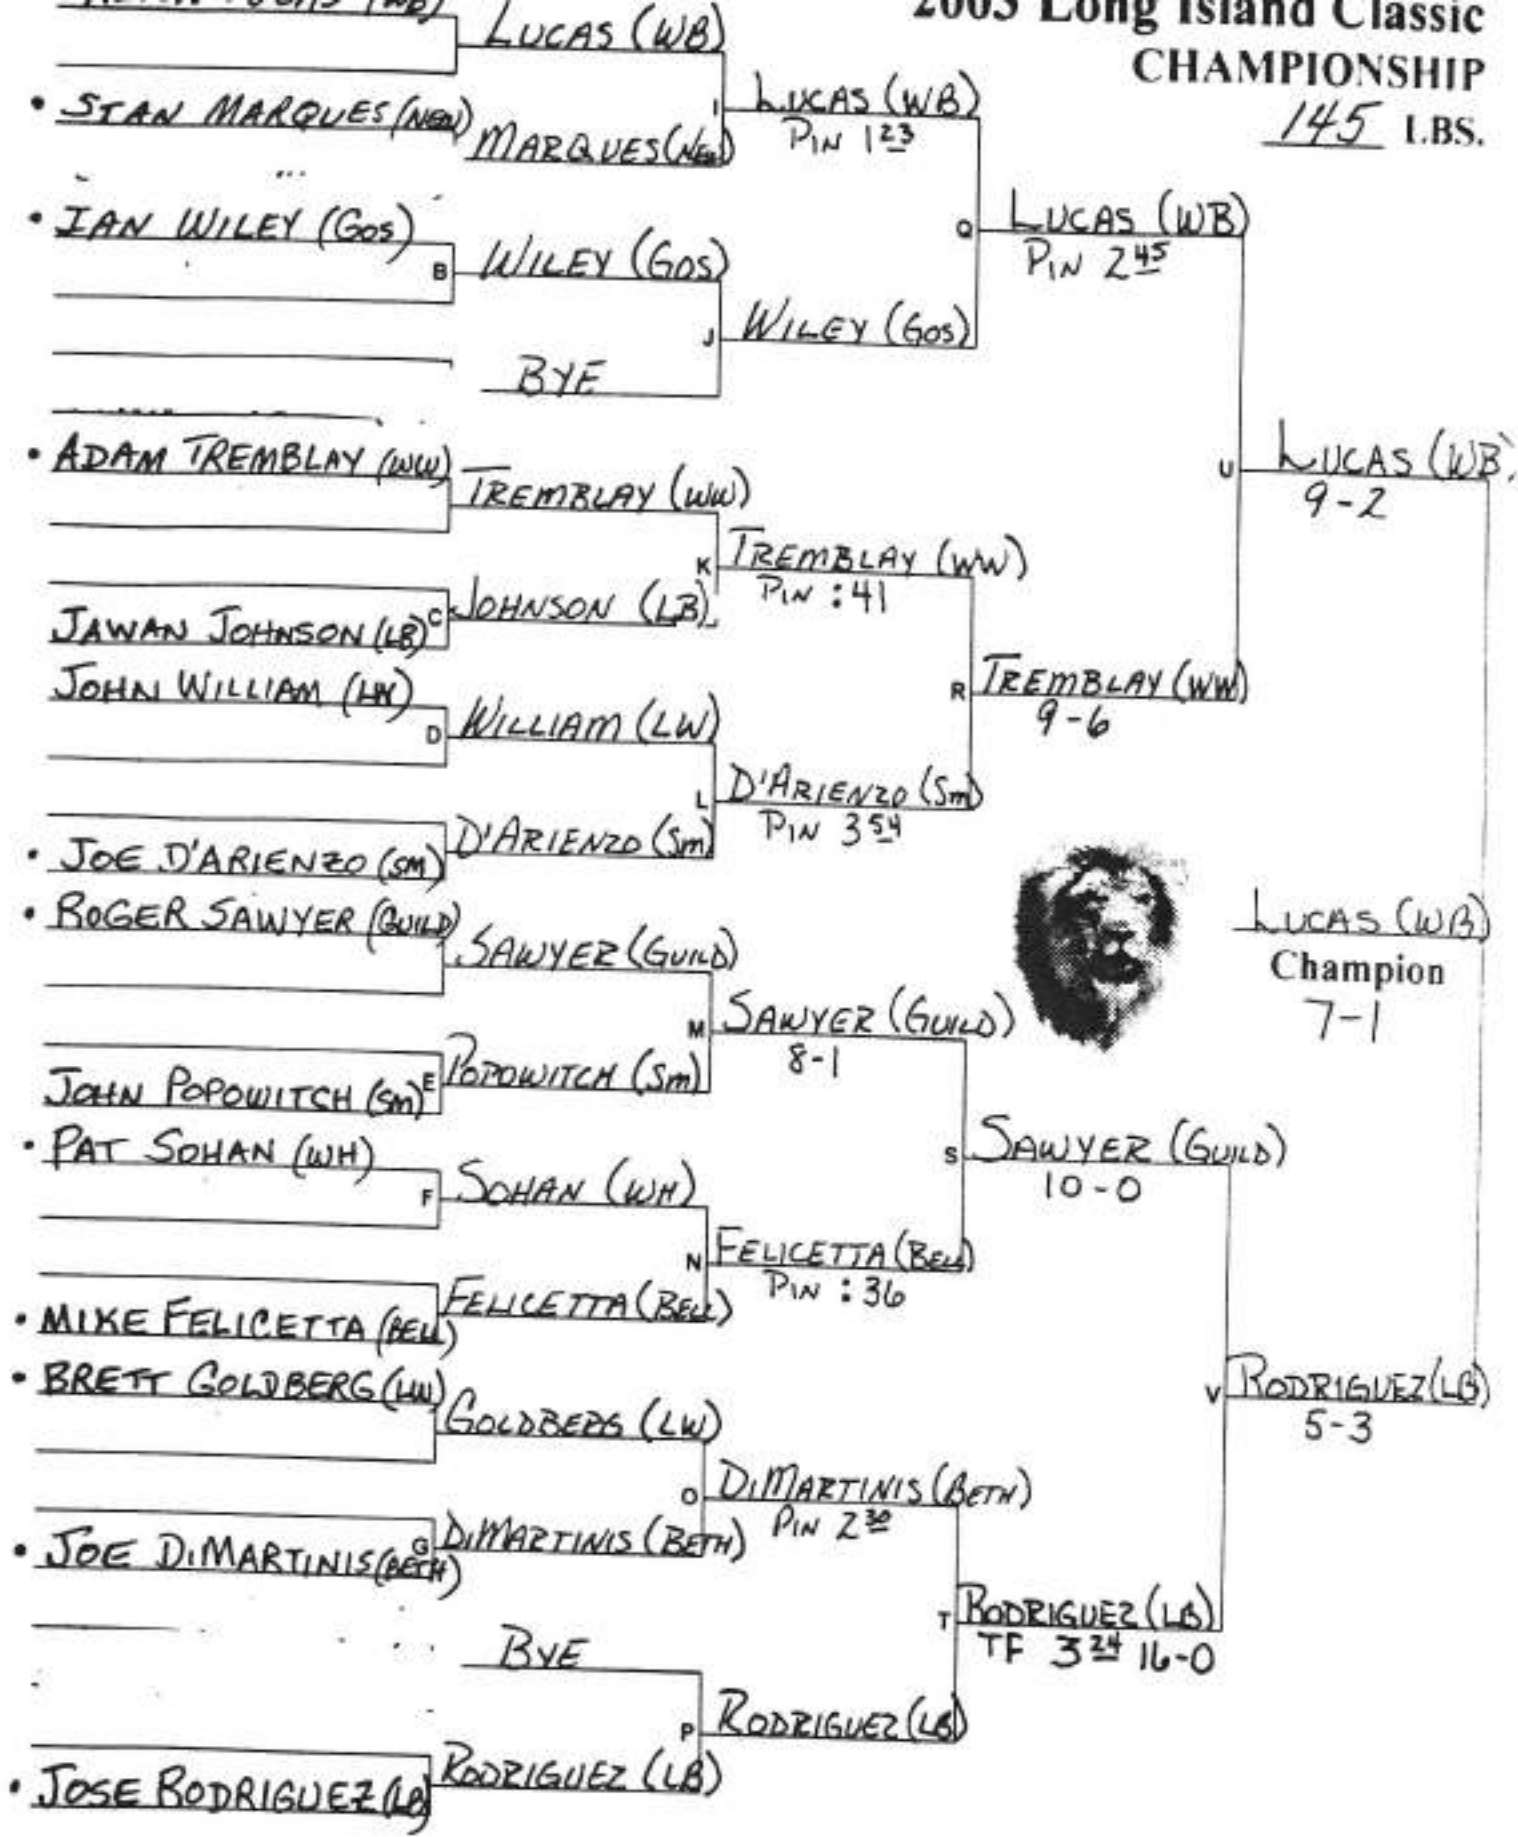

2005 Long Island Classic
CHAMPIONSHIP
145 LBS.