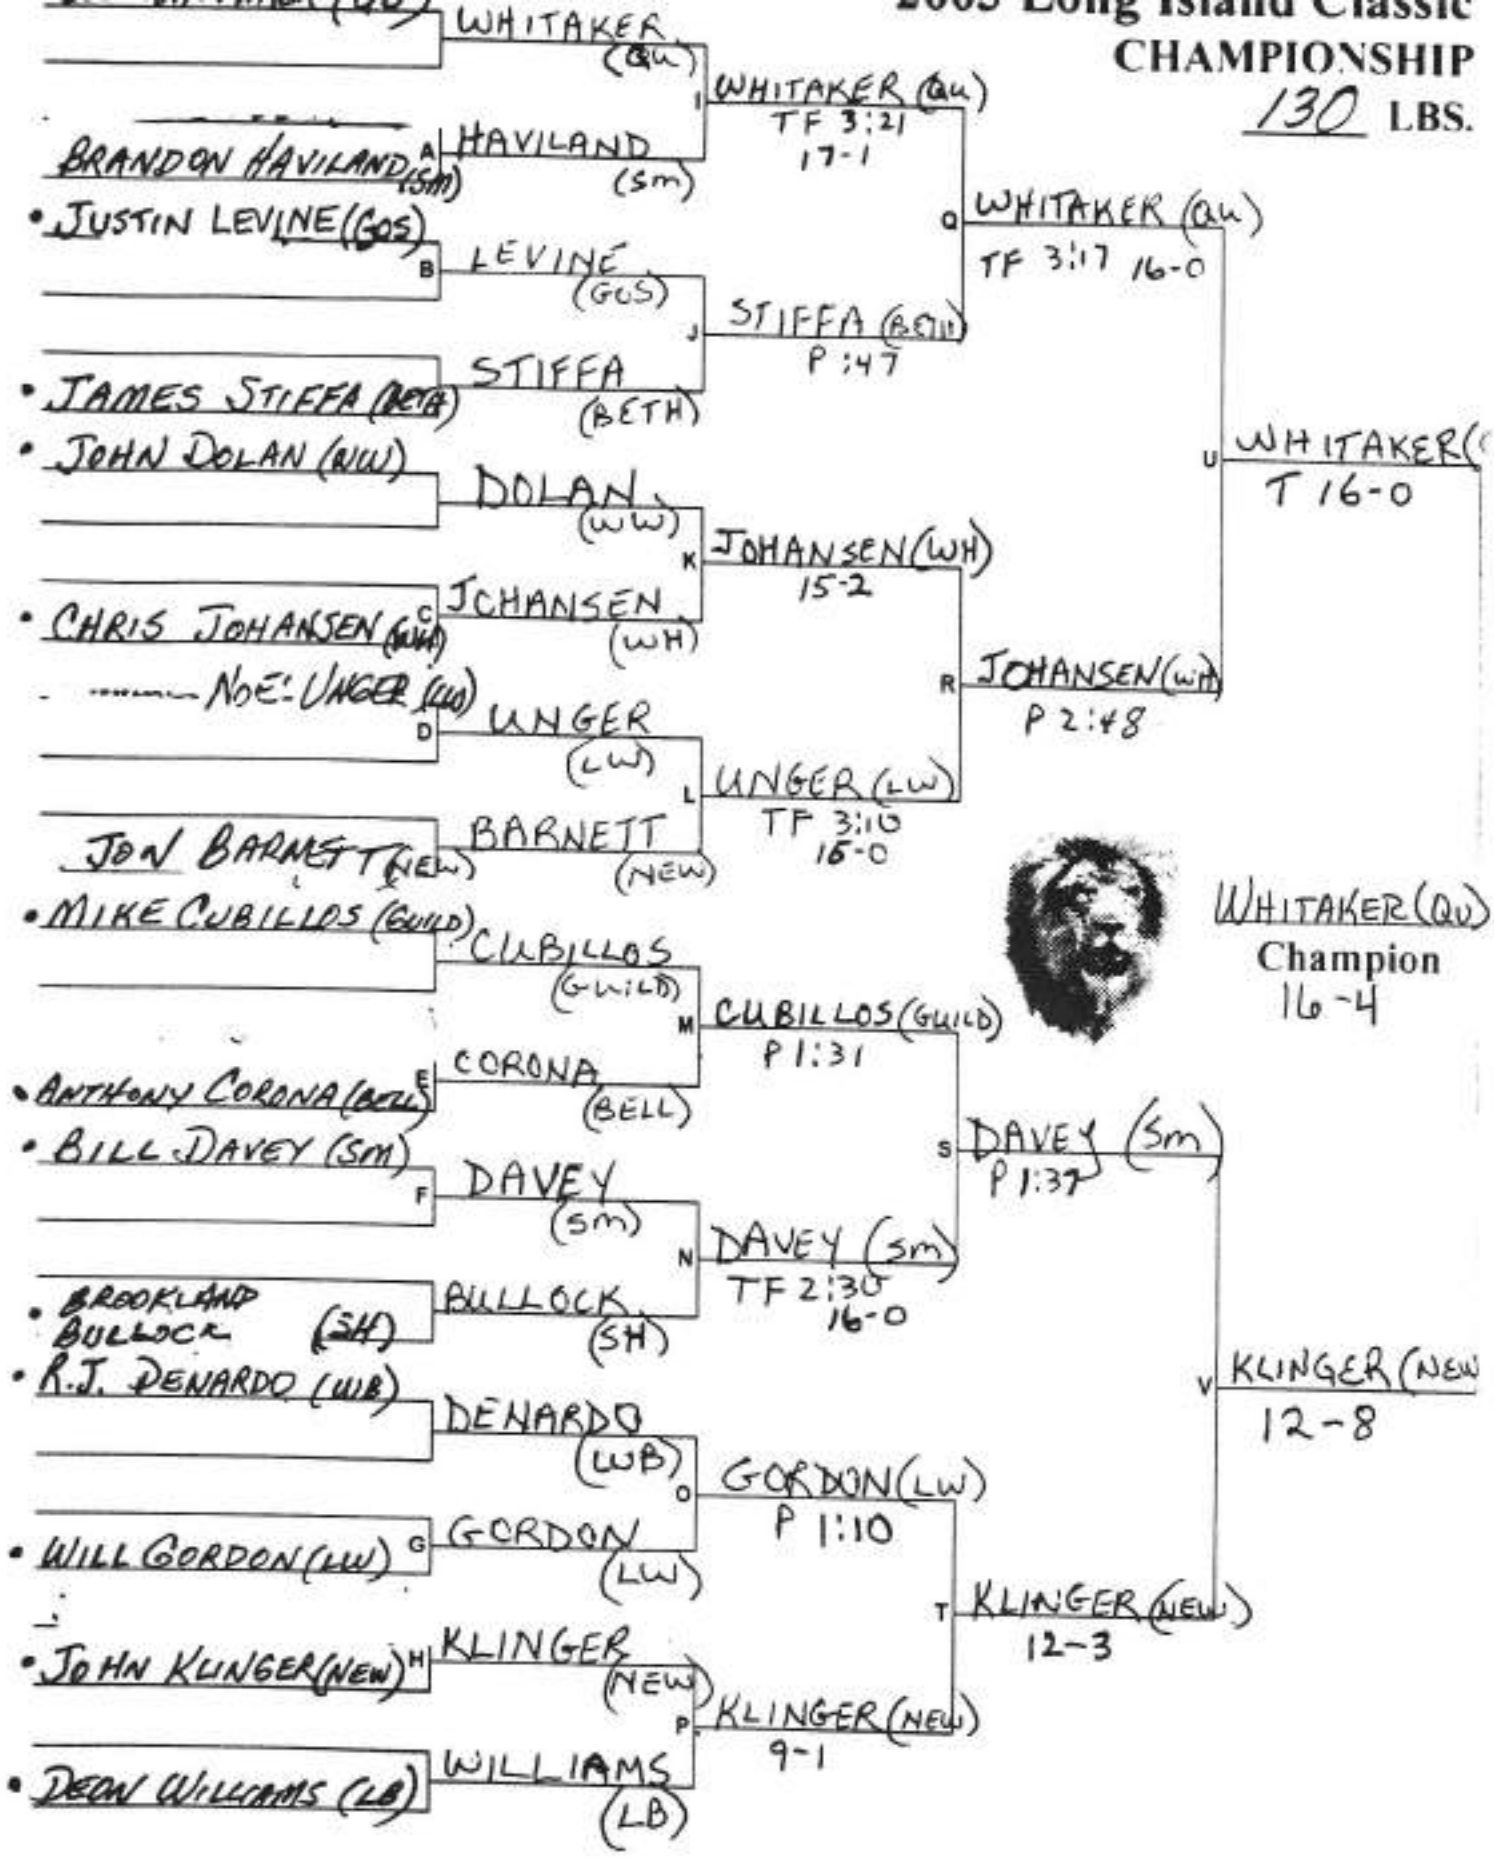

119 LBS.

2005 Long Island Classic  
**CHAMPIONSHIP**  
125 LBS.

2005 Long Island Classic  
**CHAMPIONSHIP**  
130 LBS.

2003 Long Island Classic  
CHAMPIONSHIP  
135 LBS.

HARRIS

HARRIS WH

Fifth Place

P:50