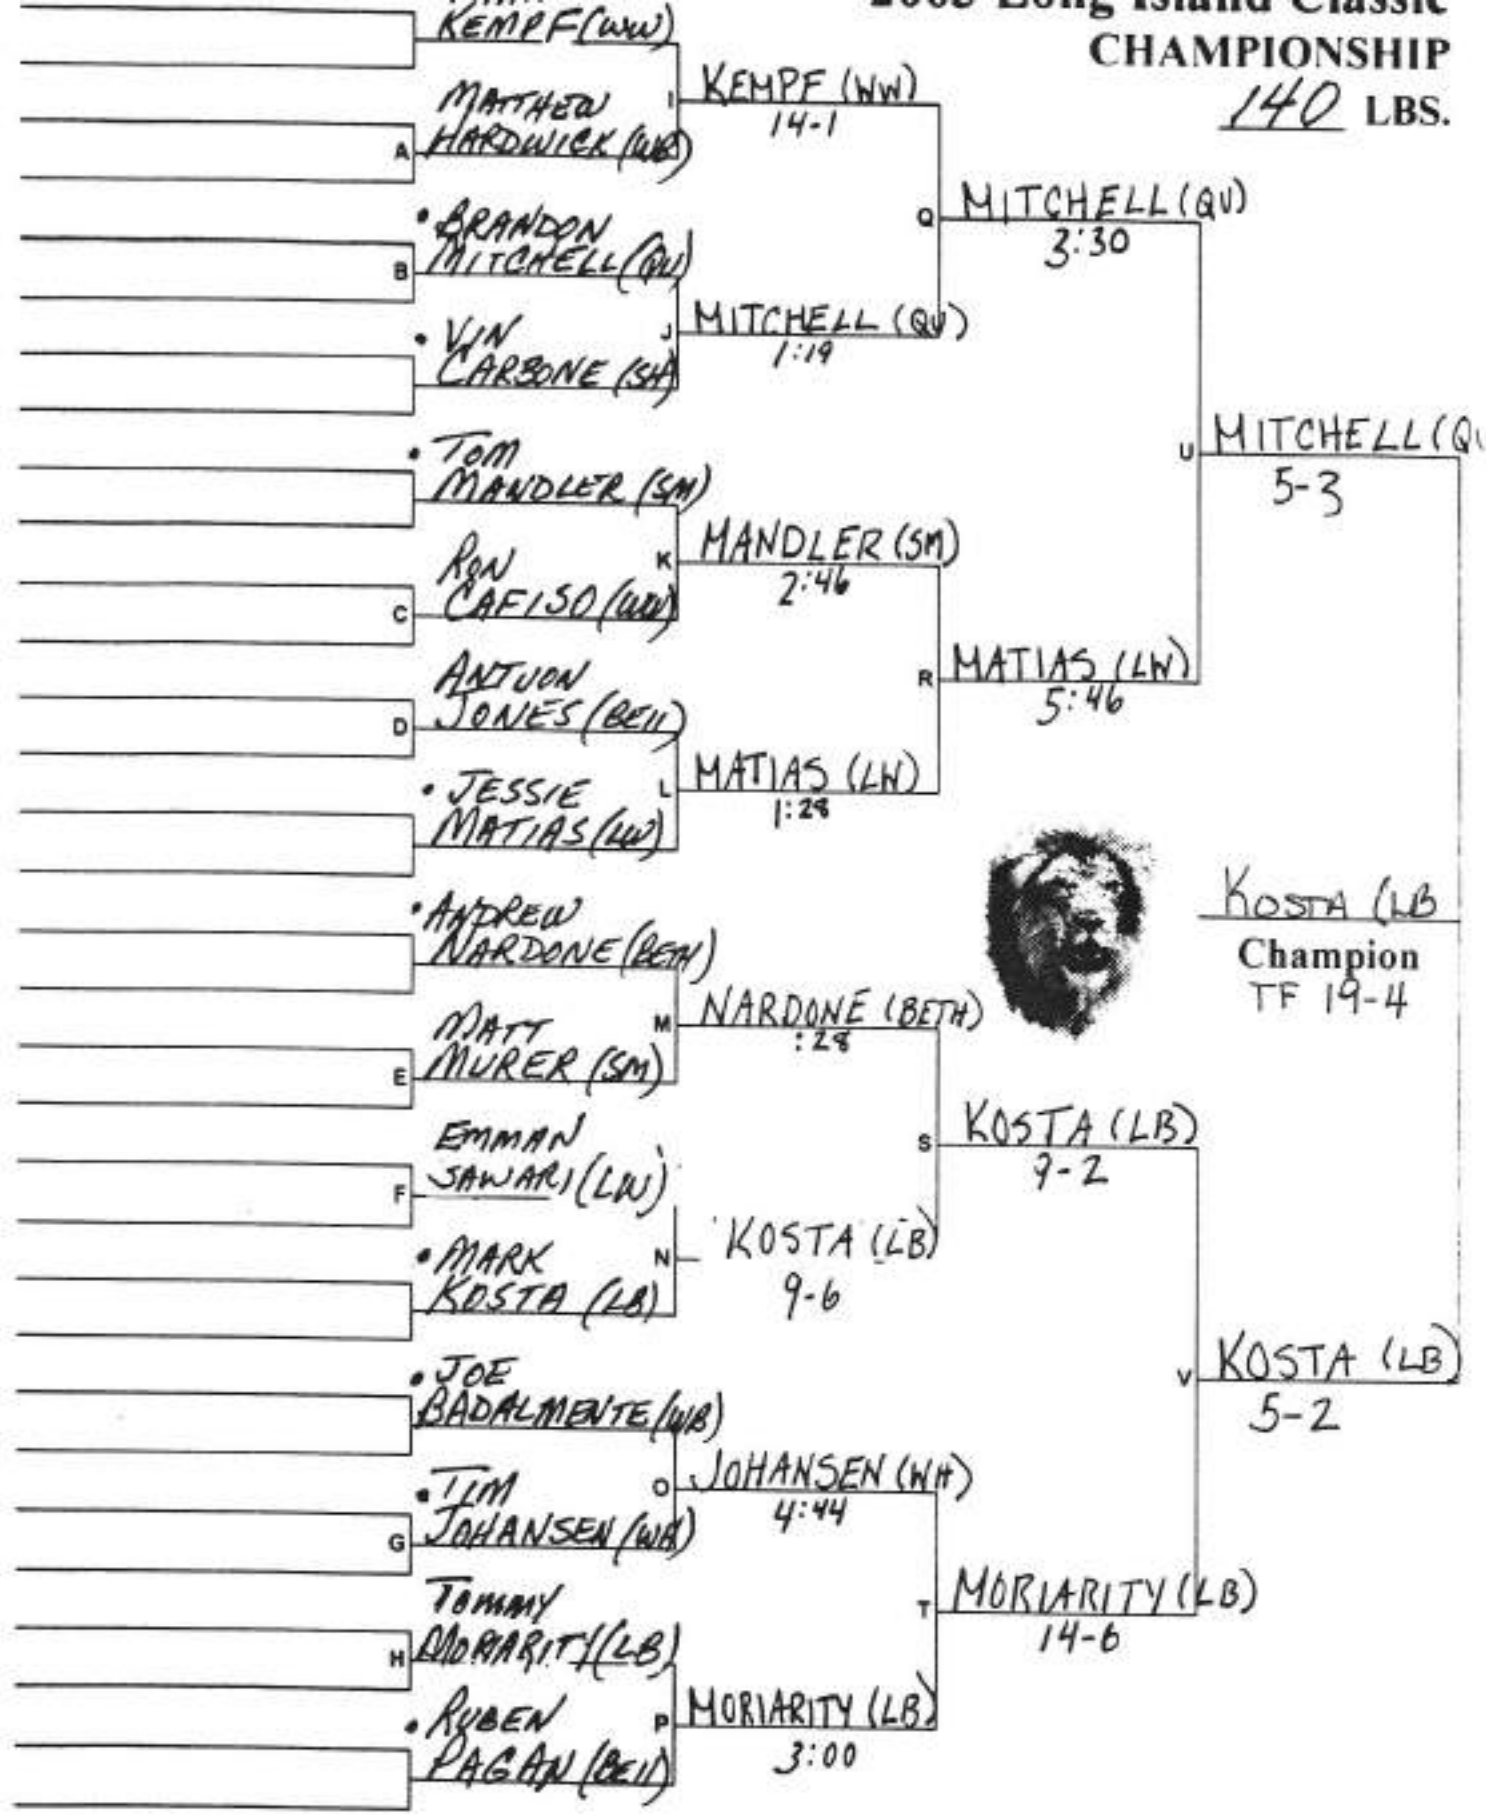

2008 Long Island Classic
CHAMPIONSHIP
140 LBS.