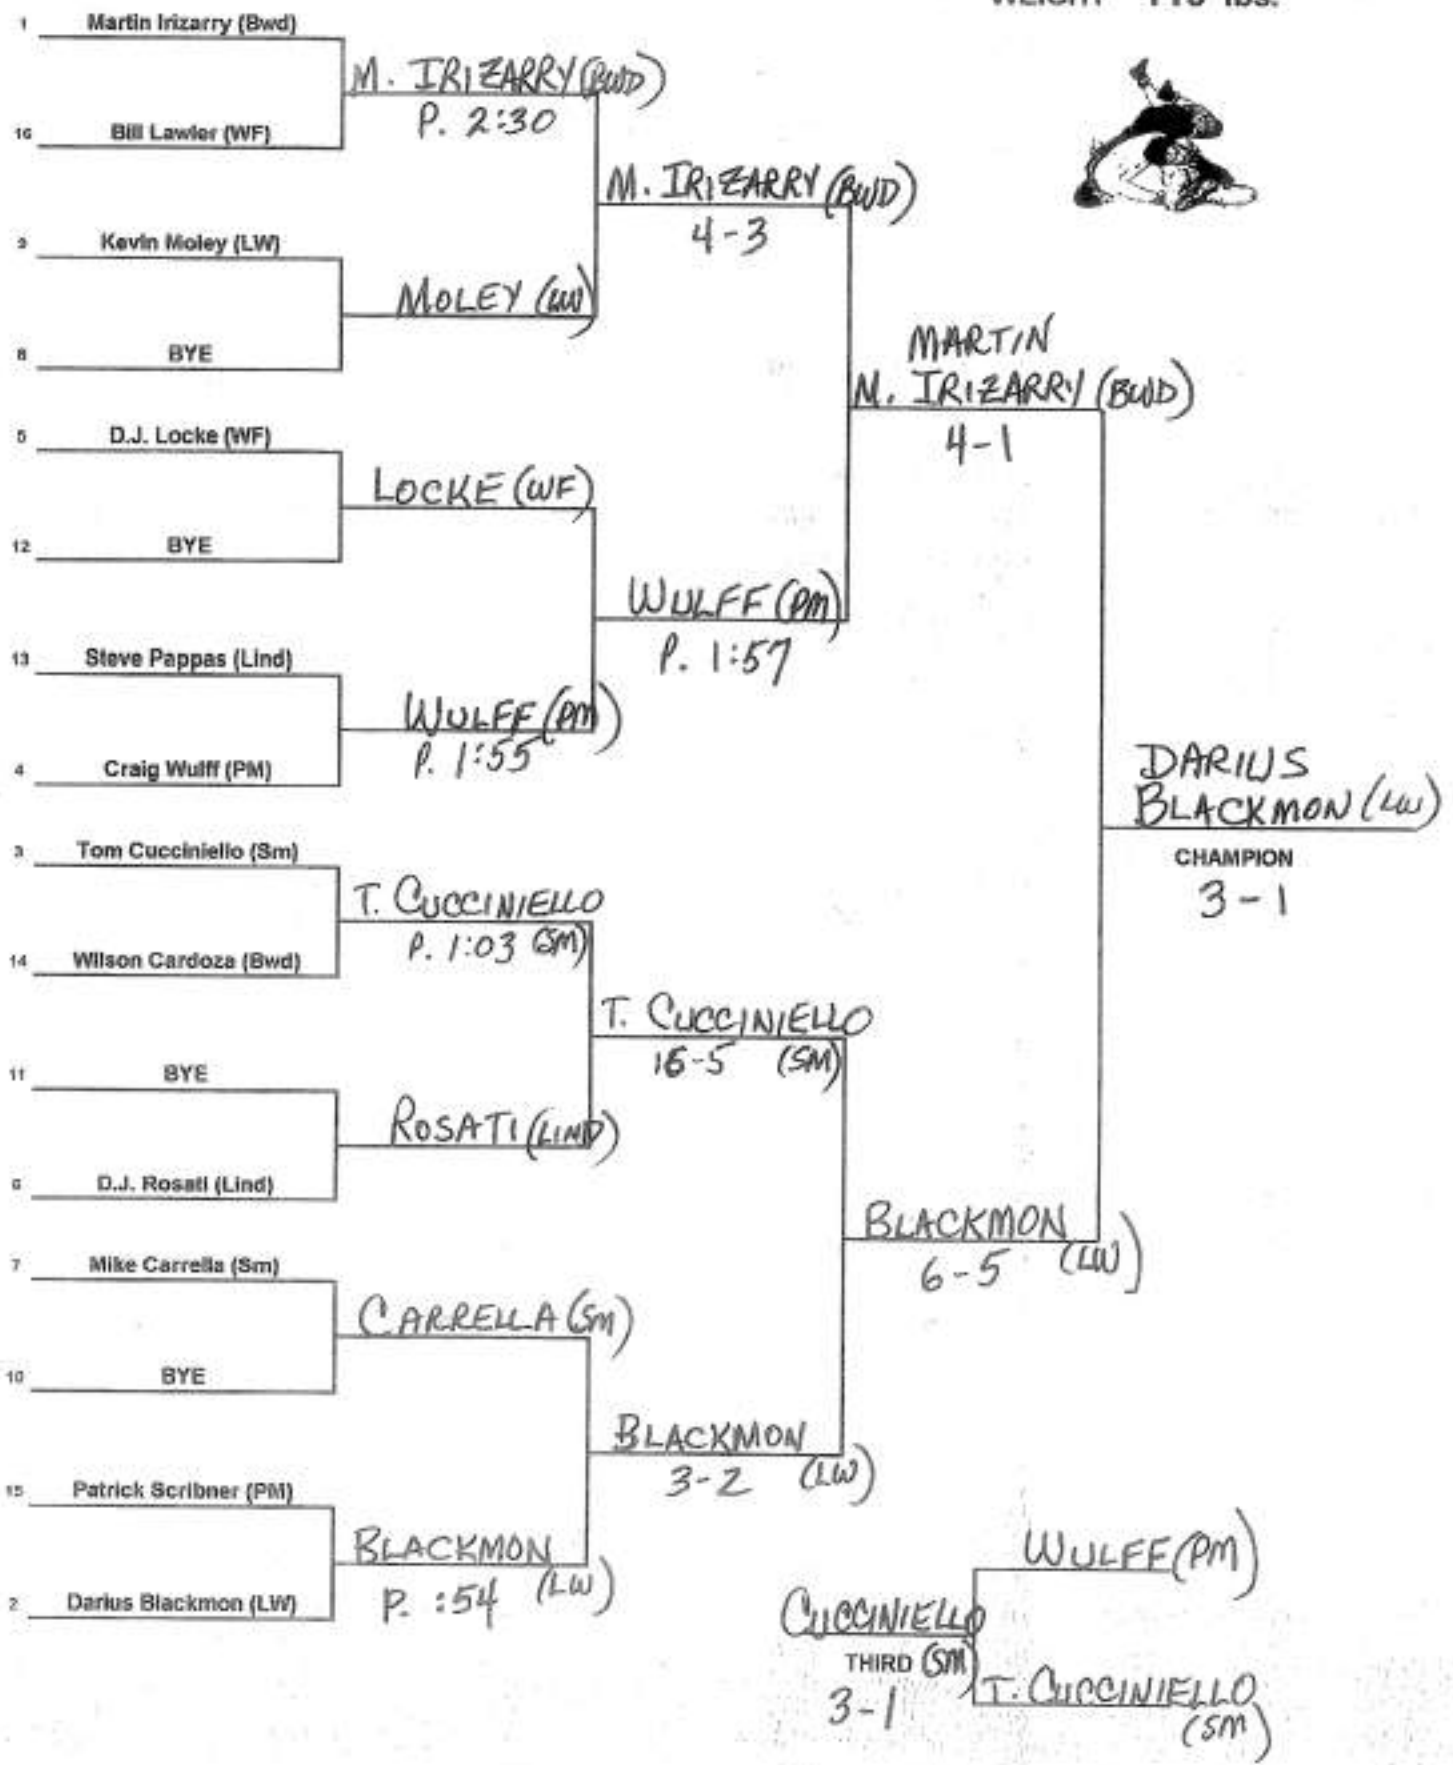

Section 11 League 1 Tournament

WEIGHT 96 lbs.

Section 11 League 1 Tournament

WEIGHT 103 lbs.

Section 11 League 1 Tournament

WEIGHT 112 lbs.

Section 11 League 1 Tournament

WEIGHT 119 lbs.

Section 11 League 1 Tournament

WEIGHT 125 lbs.

Section 11 League 1 Tournament

WEIGHT 130 lbs.

Section 11 League 1 Tournament

WEIGHT 135 lbs.

Section 11 League 1 Tournament

WEIGHT 140 lbs.

Section 11 League 1 Tournament

WEIGHT 145 lbs.

Section 11 League 1 Tournament

WEIGHT 152 lbs.

Section 11 League 1 Tournament

WEIGHT 160 lbs.

Section 11 League 1 Tournament

WEIGHT 171 lbs.