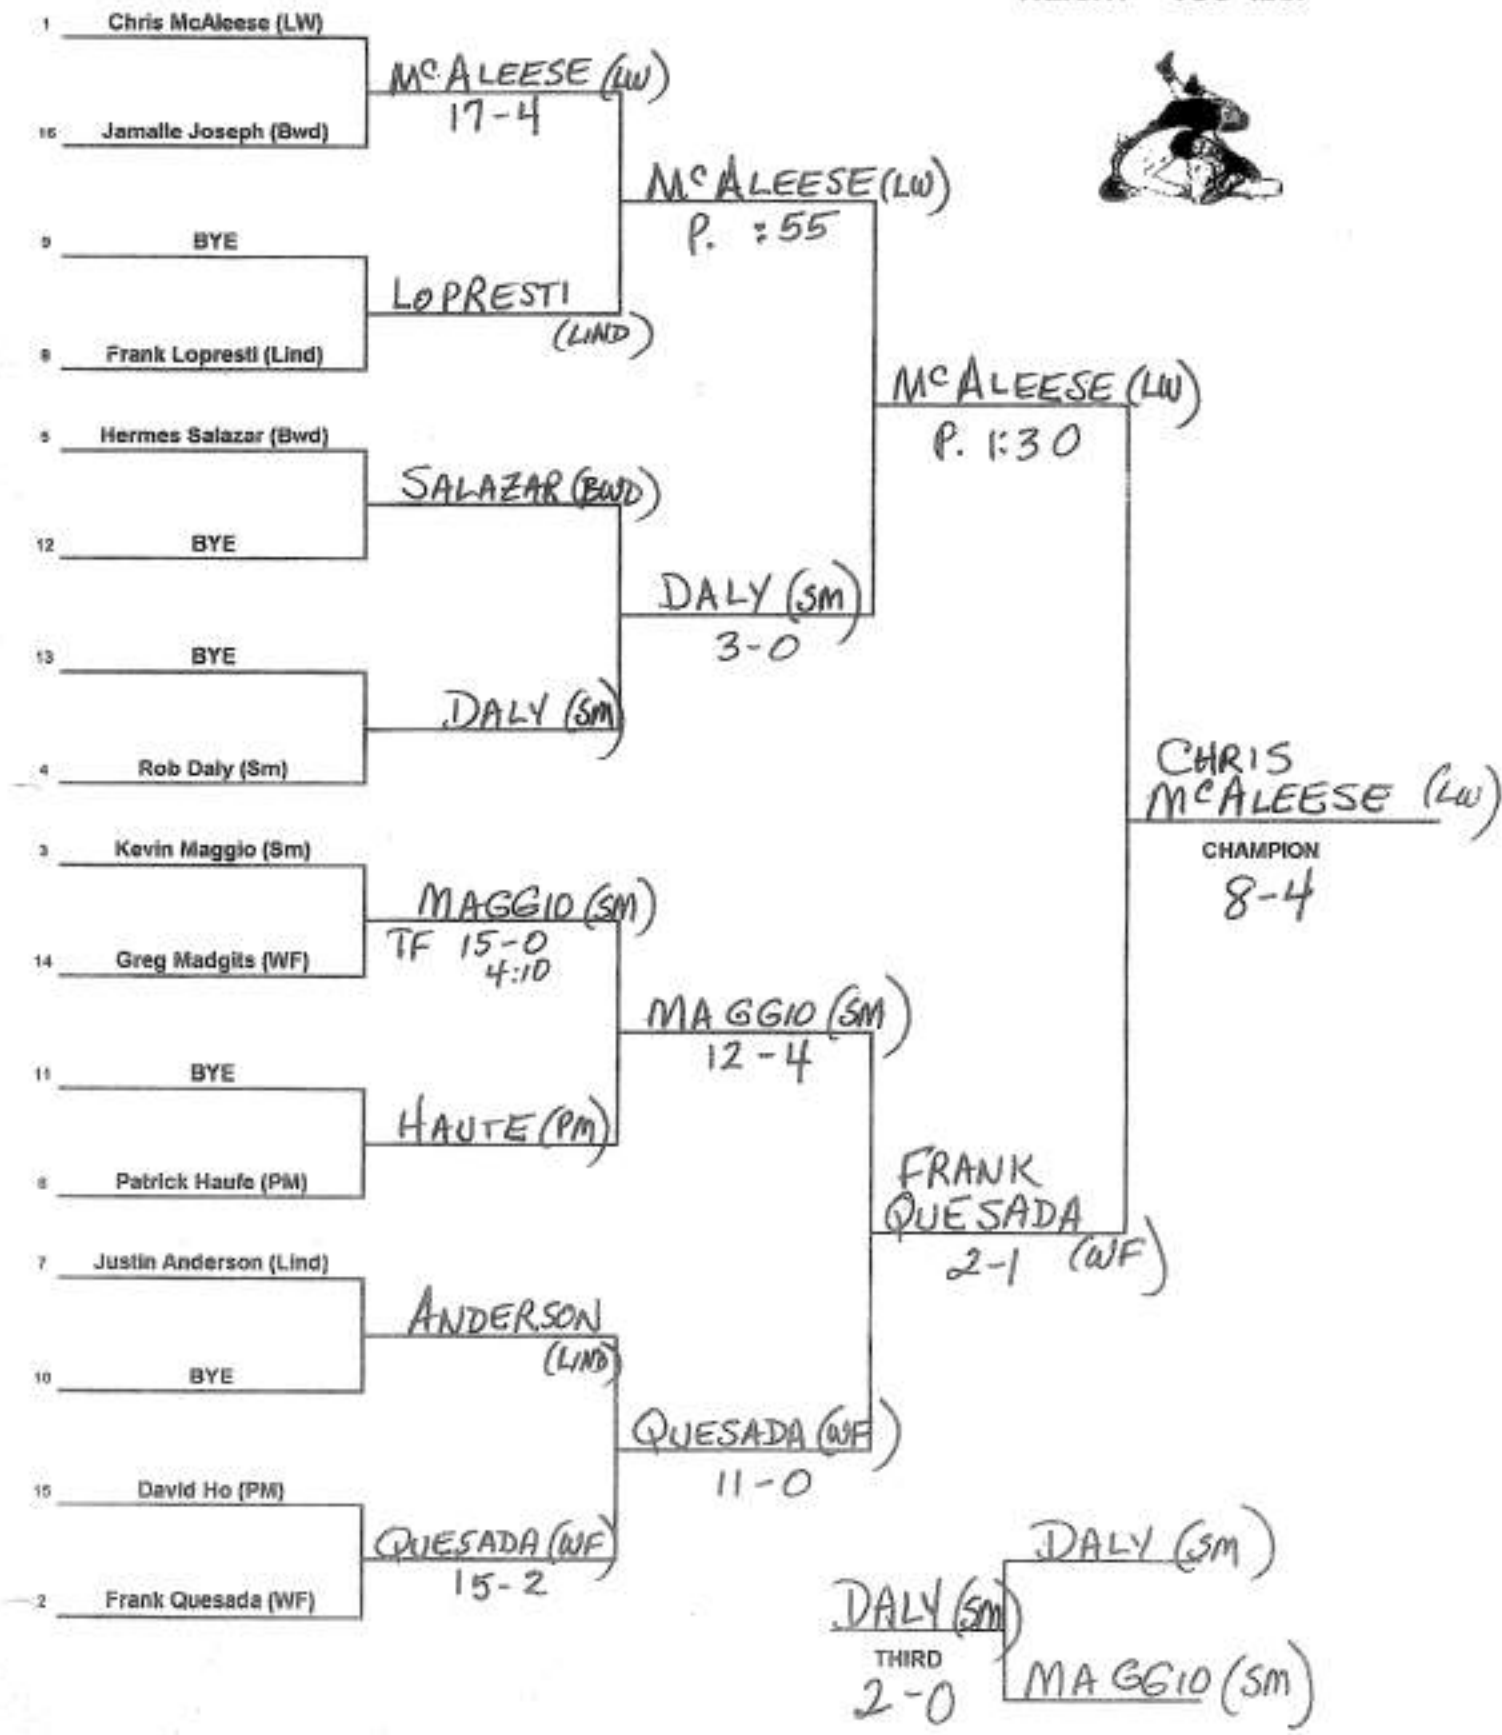

Section 11 League 1 Tournament

WEIGHT 96 lbs.

Section 11 League 1 Tournament

WEIGHT 103 lbs.

Section 11 League 1 Tournament

WEIGHT 112 lbs.

Section 11 League 1 Tournament

WEIGHT 119 lbs.

Section 11 League 1 Tournament

WEIGHT 125 lbs.

Section 11 League 1 Tournament

WEIGHT 130 lbs.

Section 11 League 1 Tournament

WEIGHT 135 lbs.

Section 11 League 1 Tournament

WEIGHT 140 lbs.