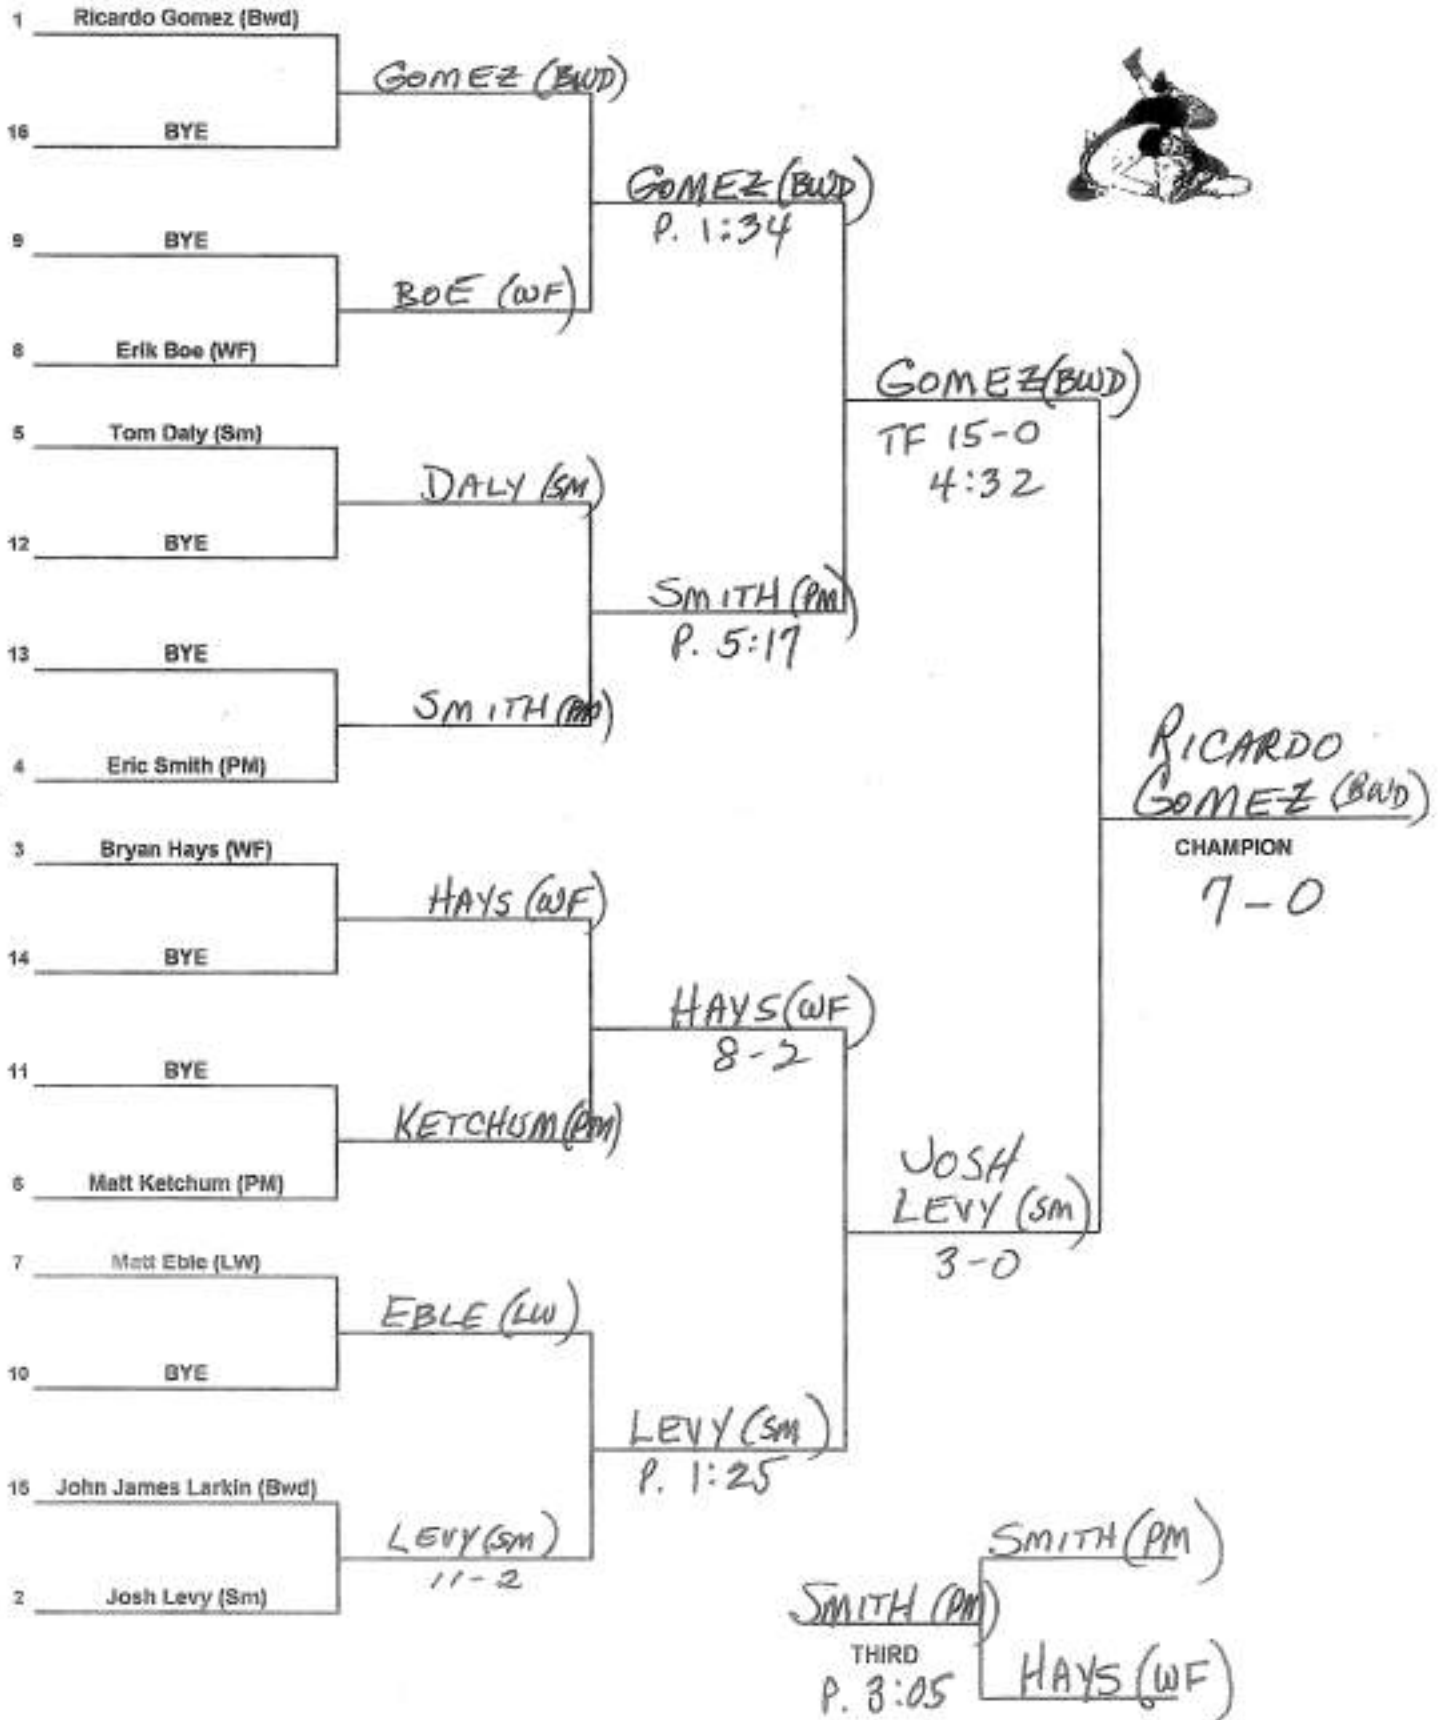

Section 11 League 1 Tournament

WEIGHT 96 lbs.

Section 11 League 1 Tournament

WEIGHT 103 lbs.

Section 11 League 1 Tournament

WEIGHT 112 lbs.

Section 11 League 1 Tournament

WEIGHT 119 lbs.

Section 11 League 1 Tournament

WEIGHT 125 lbs.

Section 11 League 1 Tournament

WEIGHT 130 lbs.

Section 11 League 1 Tournament

WEIGHT 135 lbs.

Section 11 League 1 Tournament

WEIGHT 140 lbs.

Section 11 League 1 Tournament

WEIGHT 145 lbs.

Section 11 League 1 Tournament

WEIGHT 152 lbs.

Section 11 League 1 Tournament

WEIGHT 160 lbs.

Section 11 League 1 Tournament

WEIGHT 171 lbs.