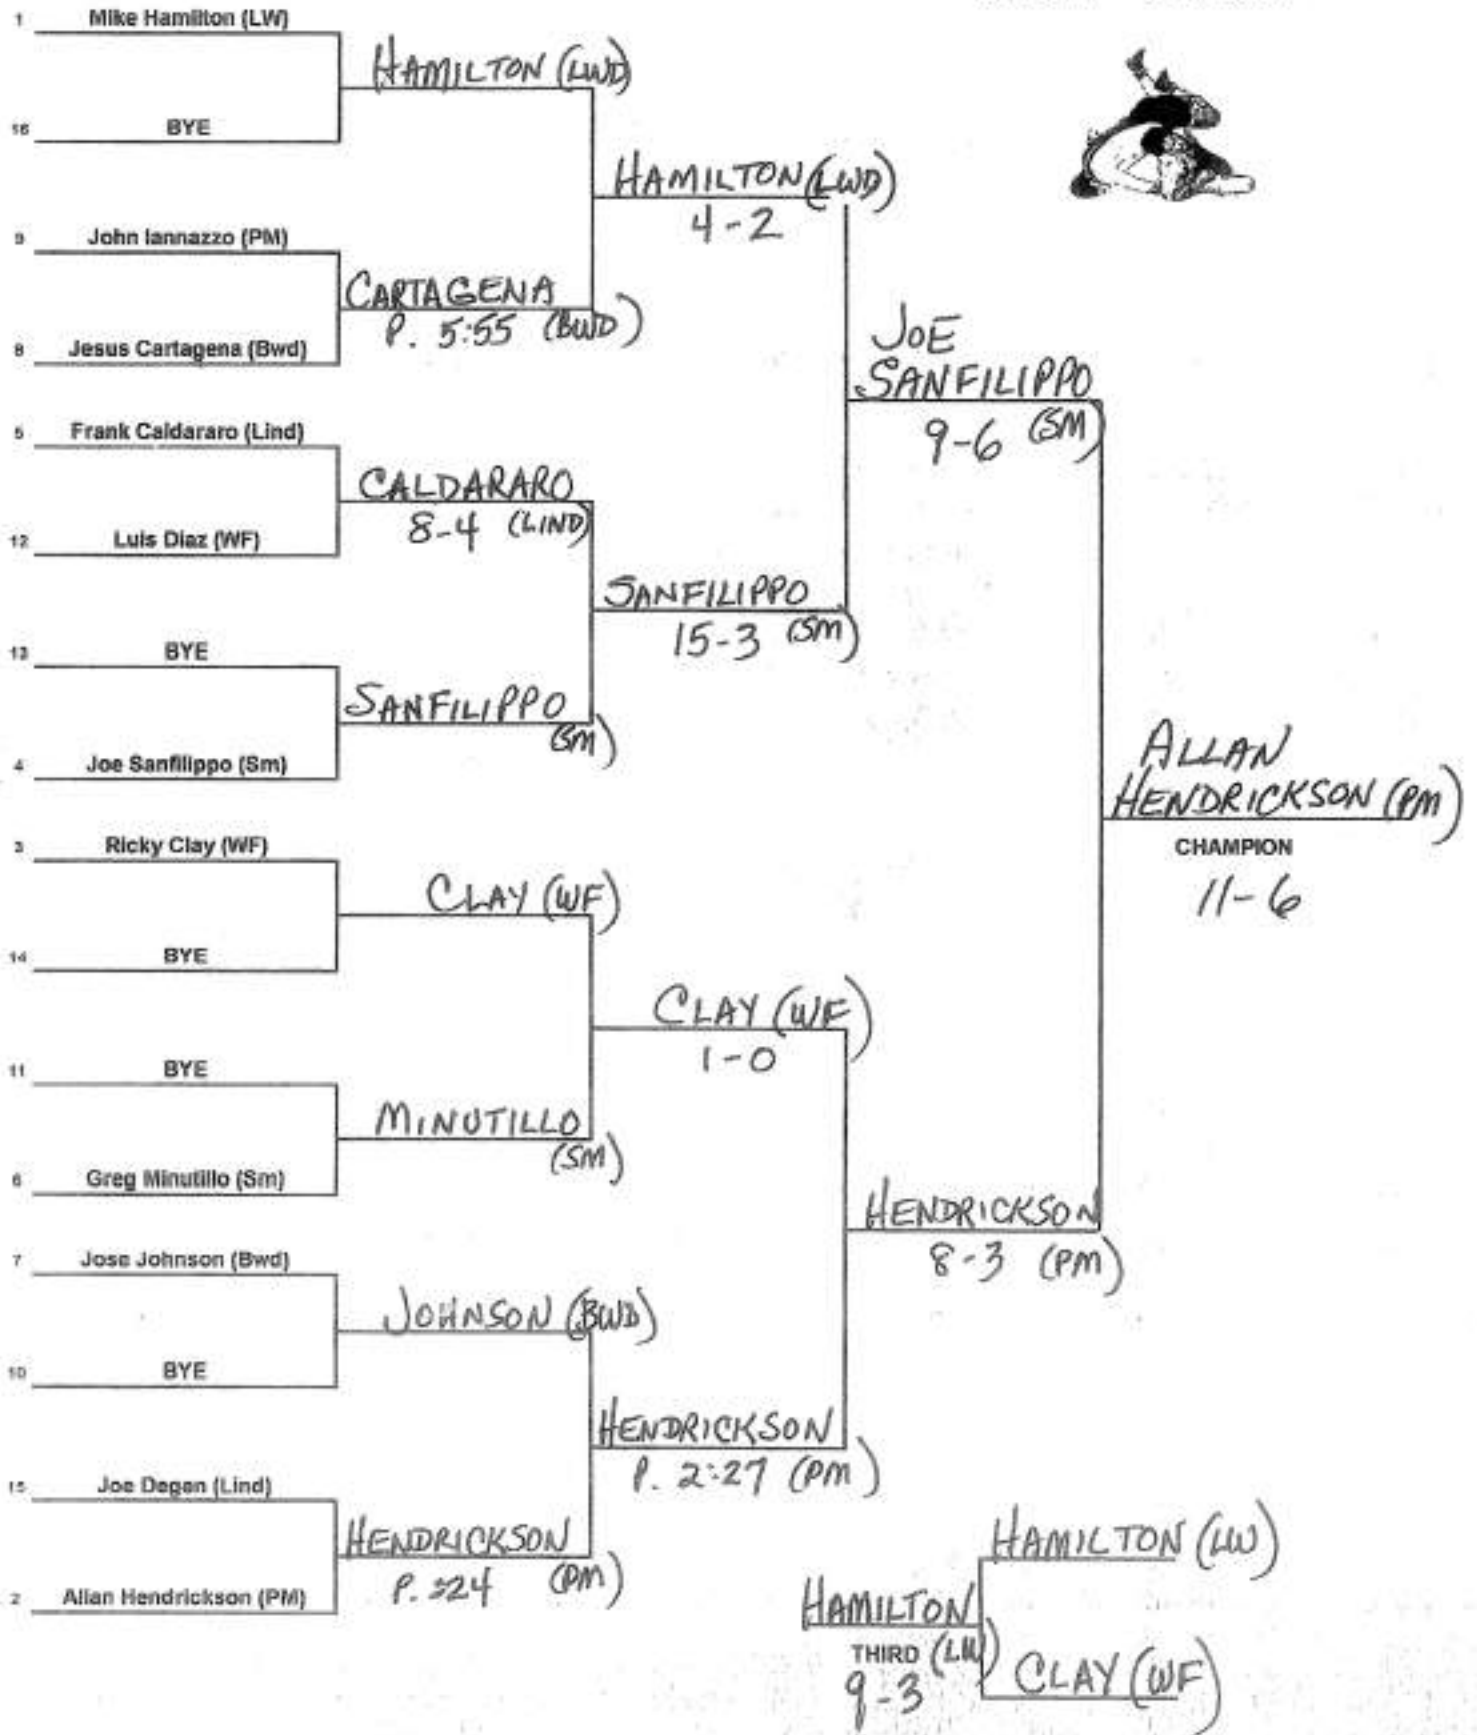

Section 11 League 1 Tournament

WEIGHT 152 lbs.