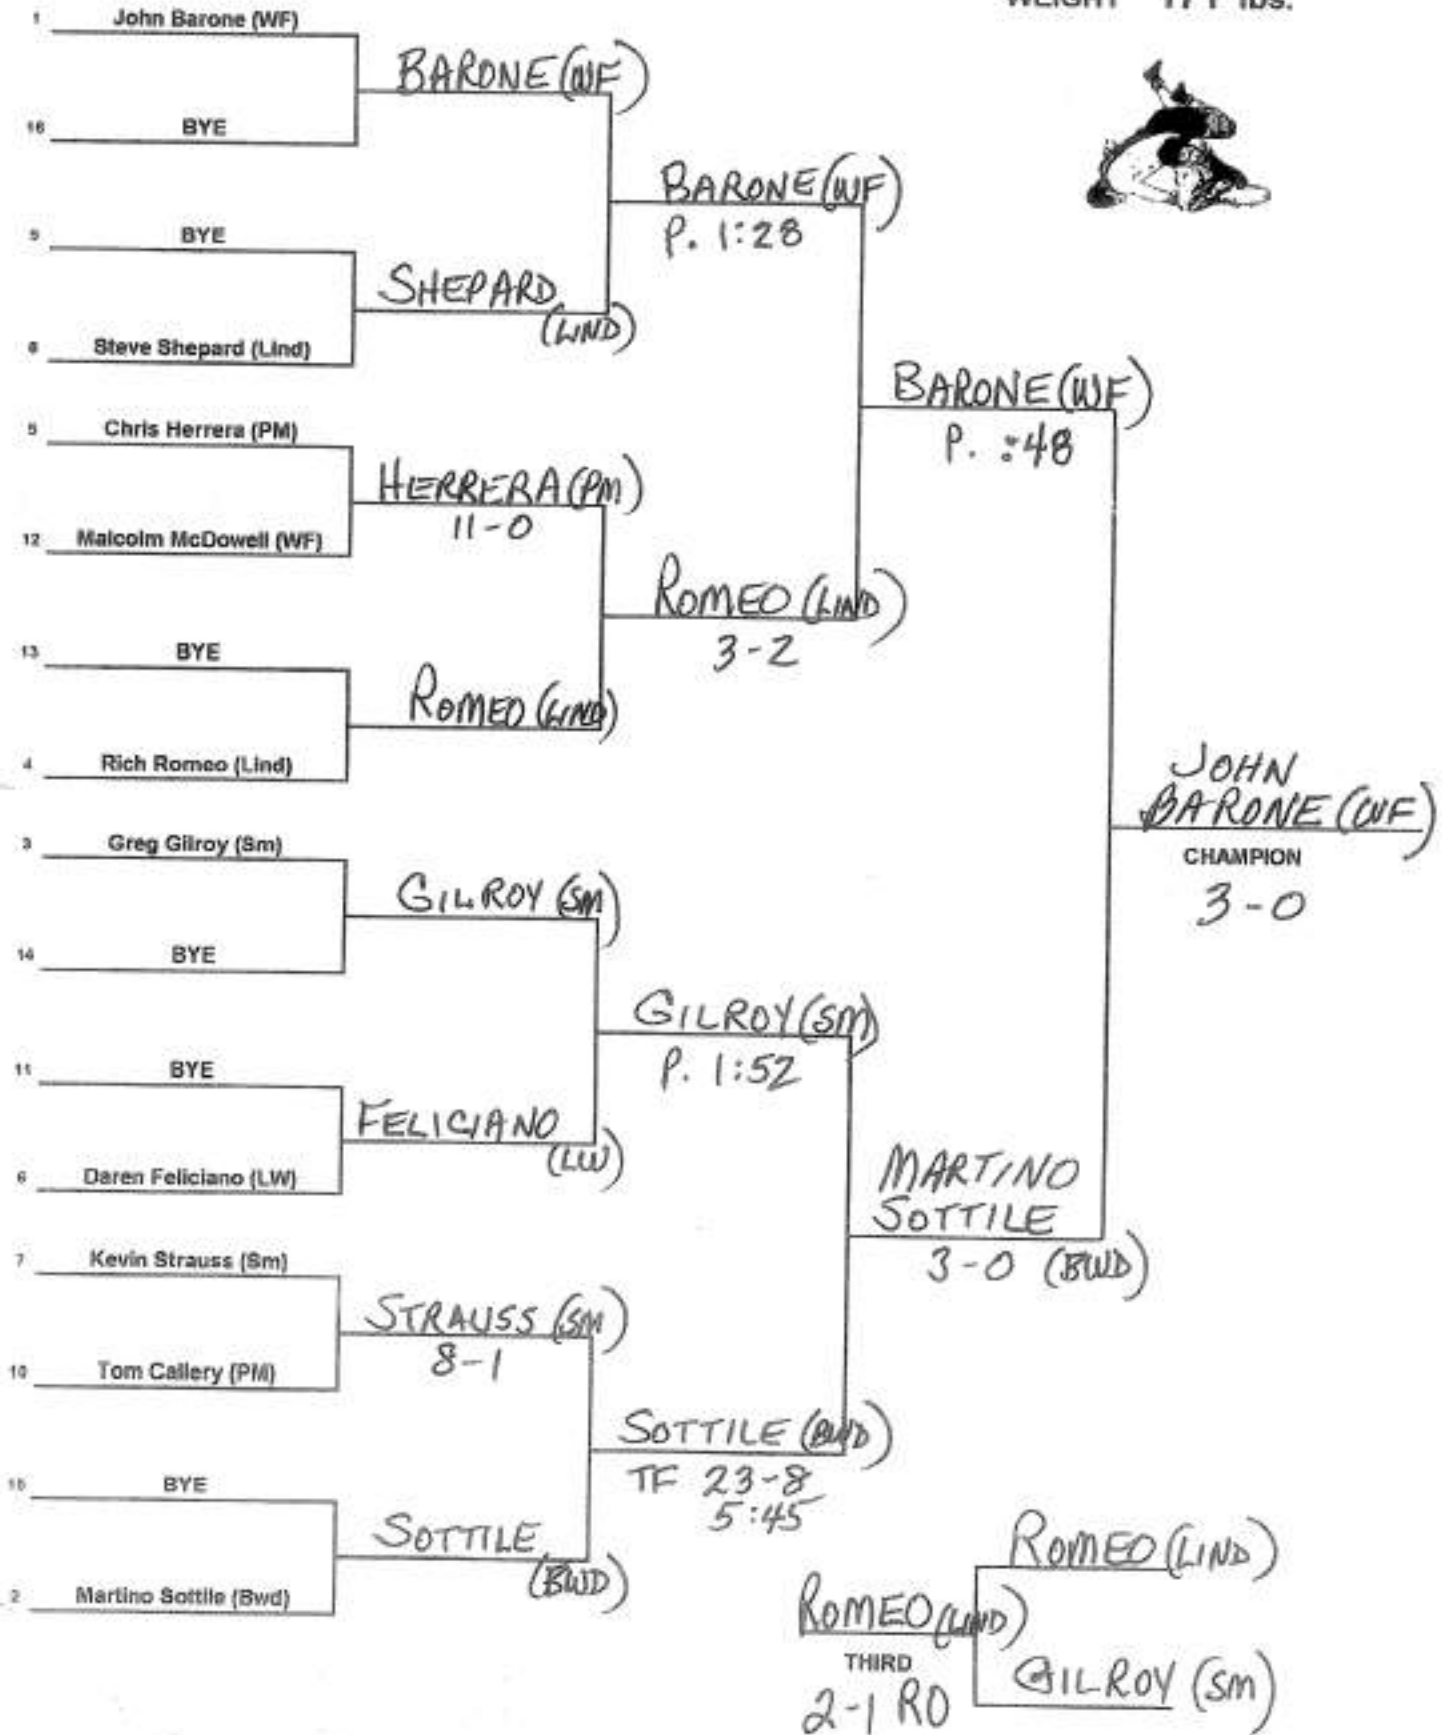

Section 11 League 1 Tournament

WEIGHT 145 lbs.

Section 11 League 1 Tournament

WEIGHT 152 lbs.

Section 11 League 1 Tournament

WEIGHT 160 lbs.

Section 11 League 1 Tournament

WEIGHT 171 lbs.