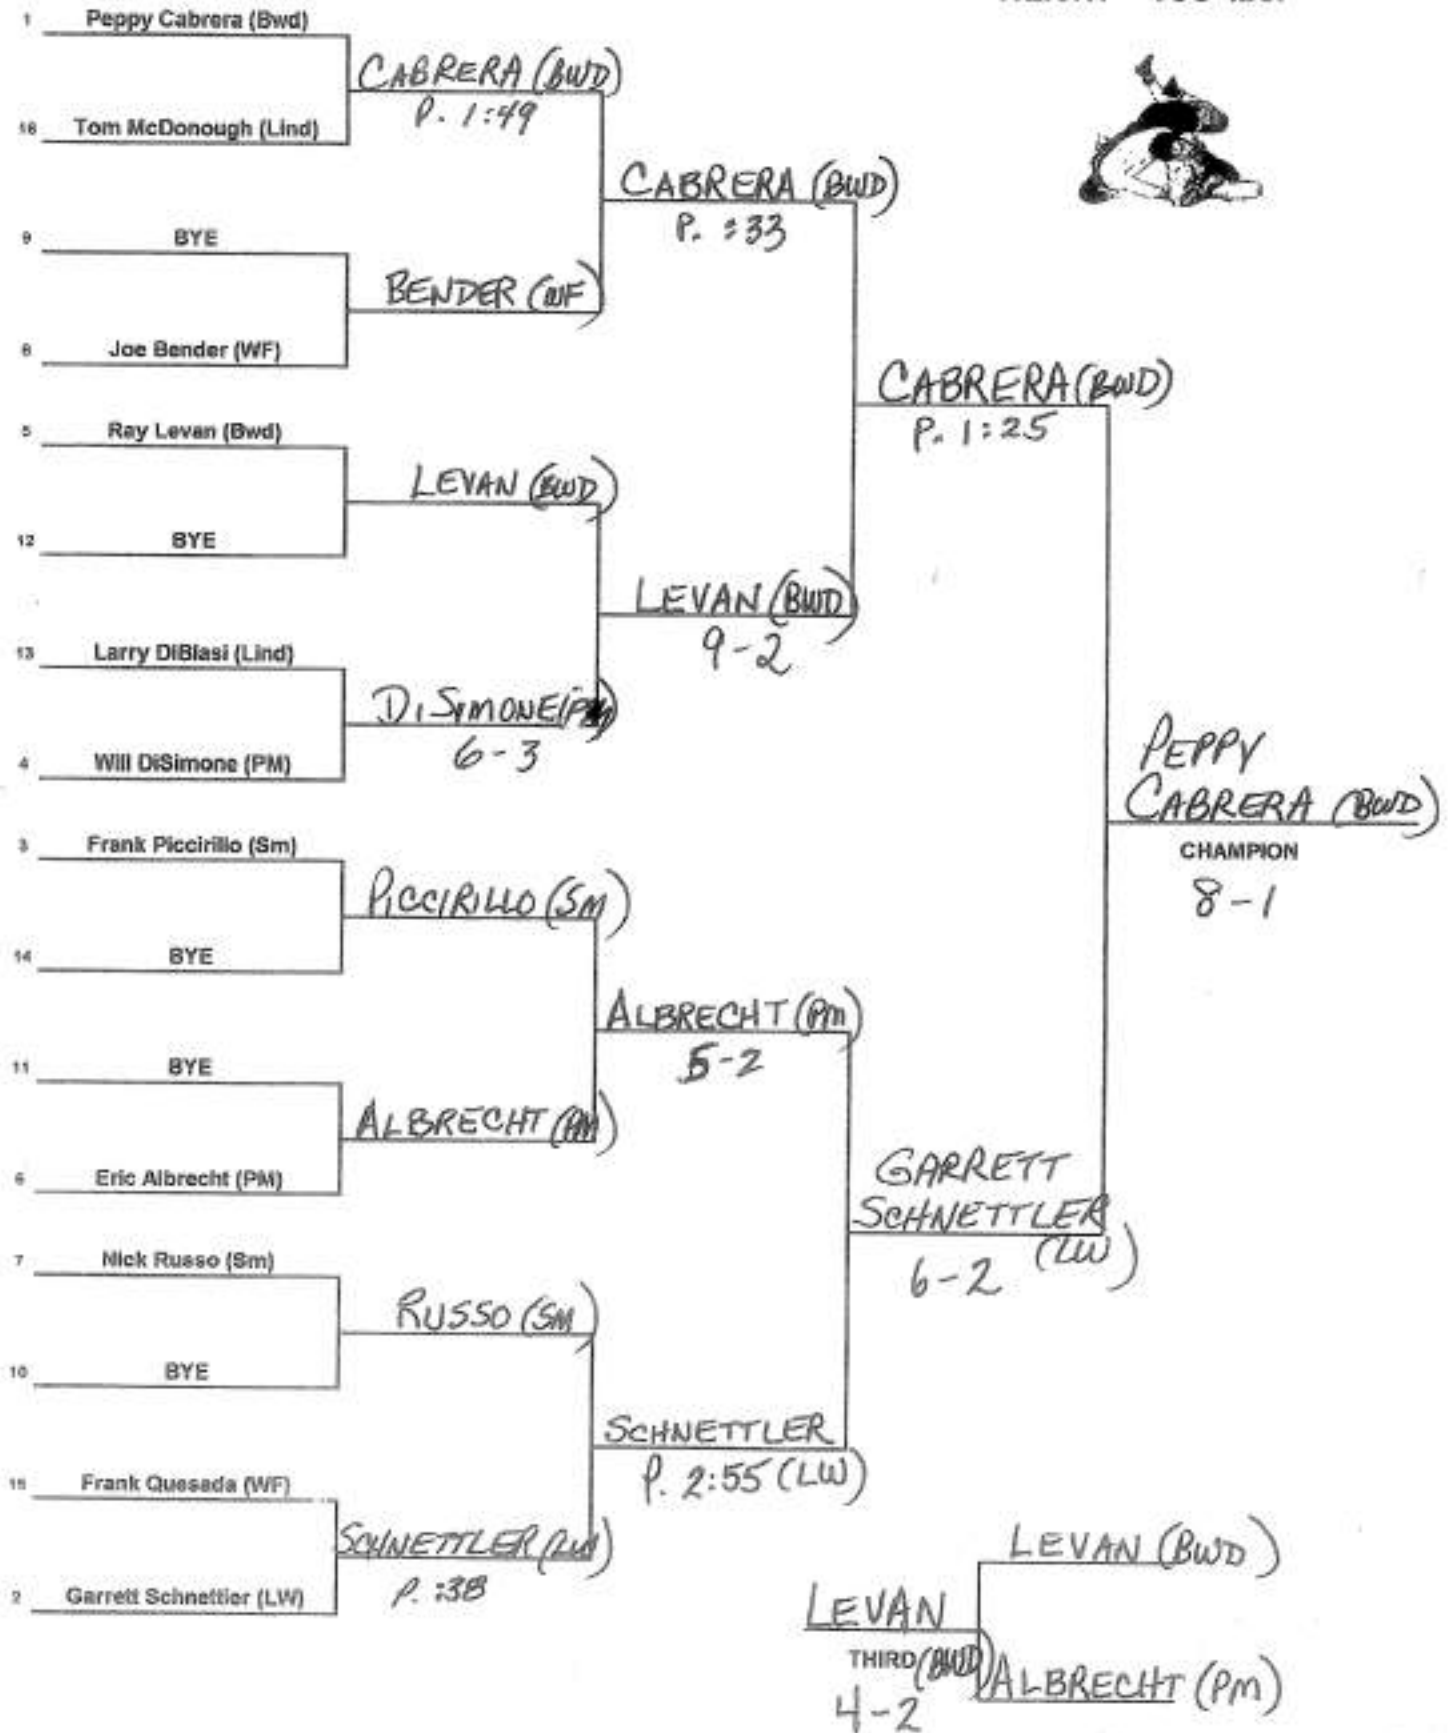

Section 11 League 1 Tournament

WEIGHT 96 lbs.

Section 11 League 1 Tournament

WEIGHT 103 lbs.

Section 11 League 1 Tournament

WEIGHT 112 lbs.

Section 11 League 1 Tournament

WEIGHT 119 lbs.

Section 11 League 1 Tournament

WEIGHT 125 lbs.

Section 11 League 1 Tournament

WEIGHT 130 lbs.

Section 11 League 1 Tournament

WEIGHT 135 lbs.

Section 11 League 1 Tournament

WEIGHT 140 lbs.