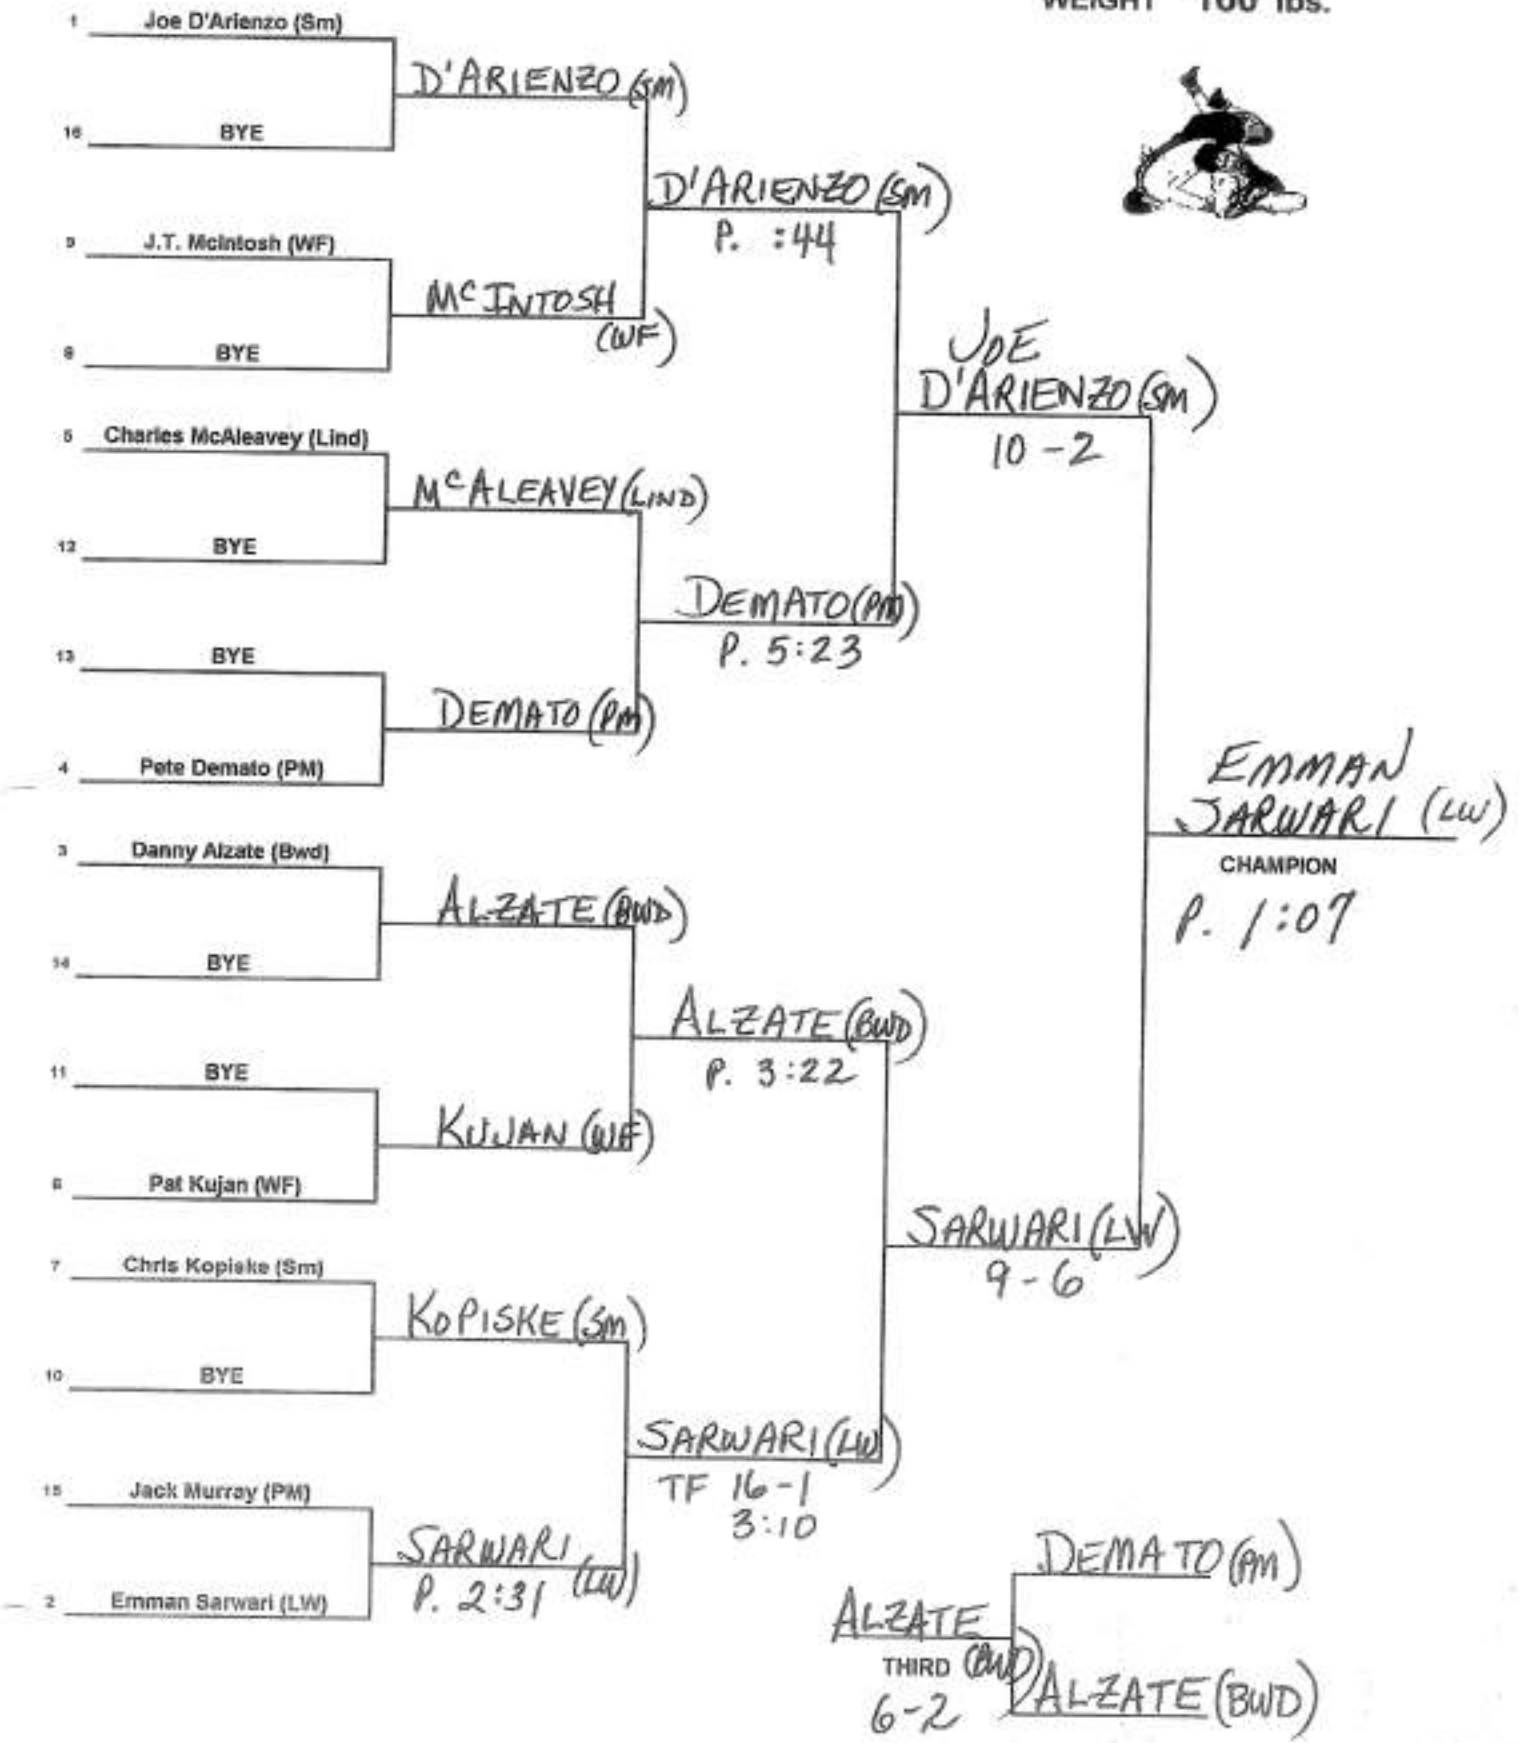

Section 11 League 1 Tournament

WEIGHT 145 lbs.

Section 11 League 1 Tournament

WEIGHT 152 lbs.

Section 11 League 1 Tournament

WEIGHT 160 lbs.

Section 11 League 1 Tournament

WEIGHT 171 lbs.