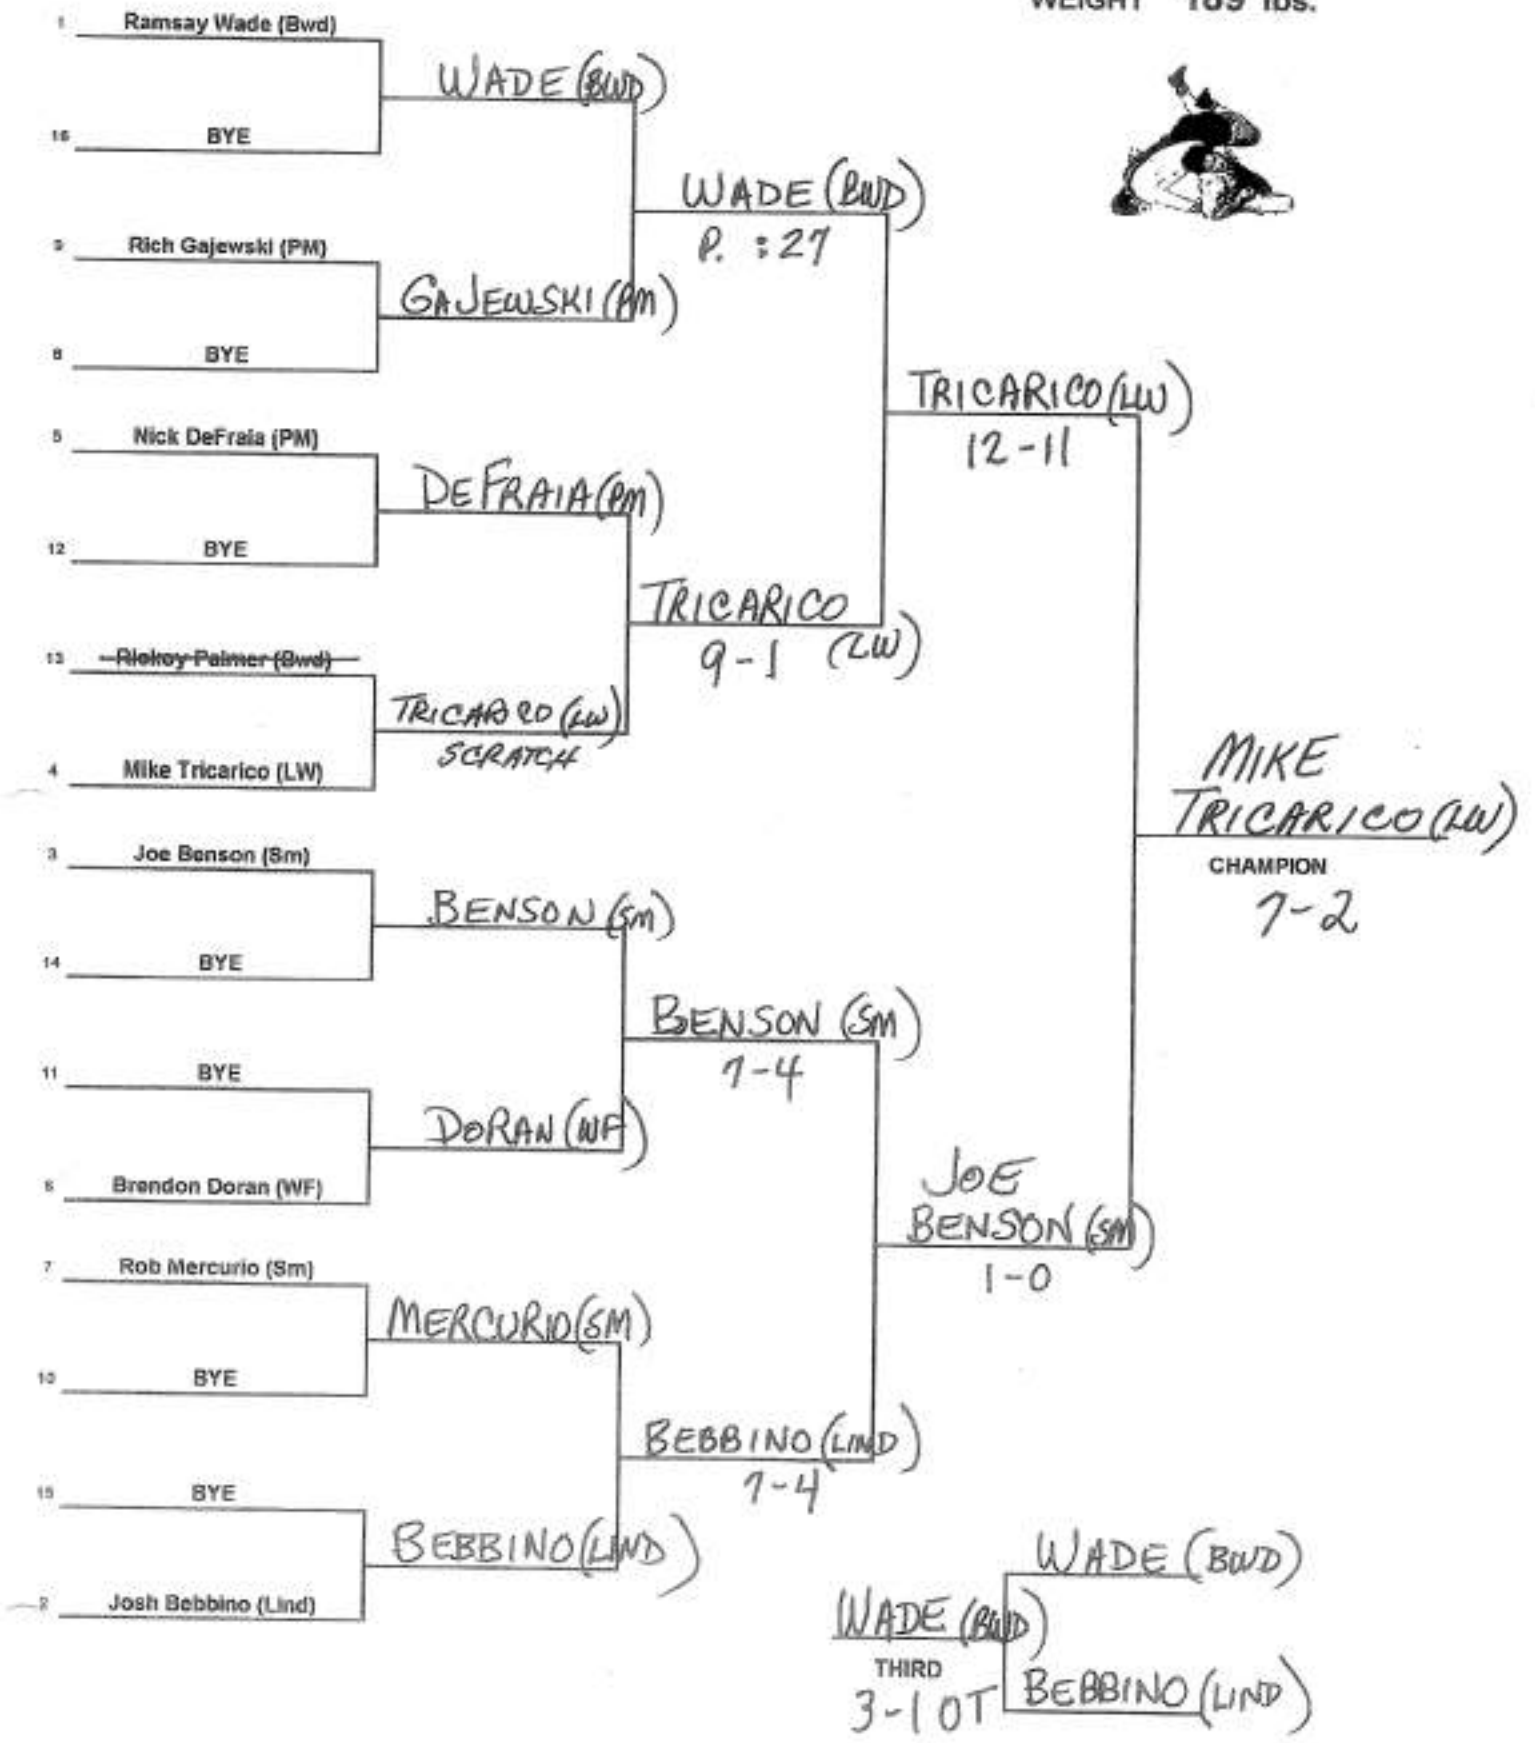

Section 11 League 1 Tournament

WEIGHT 189 lbs.