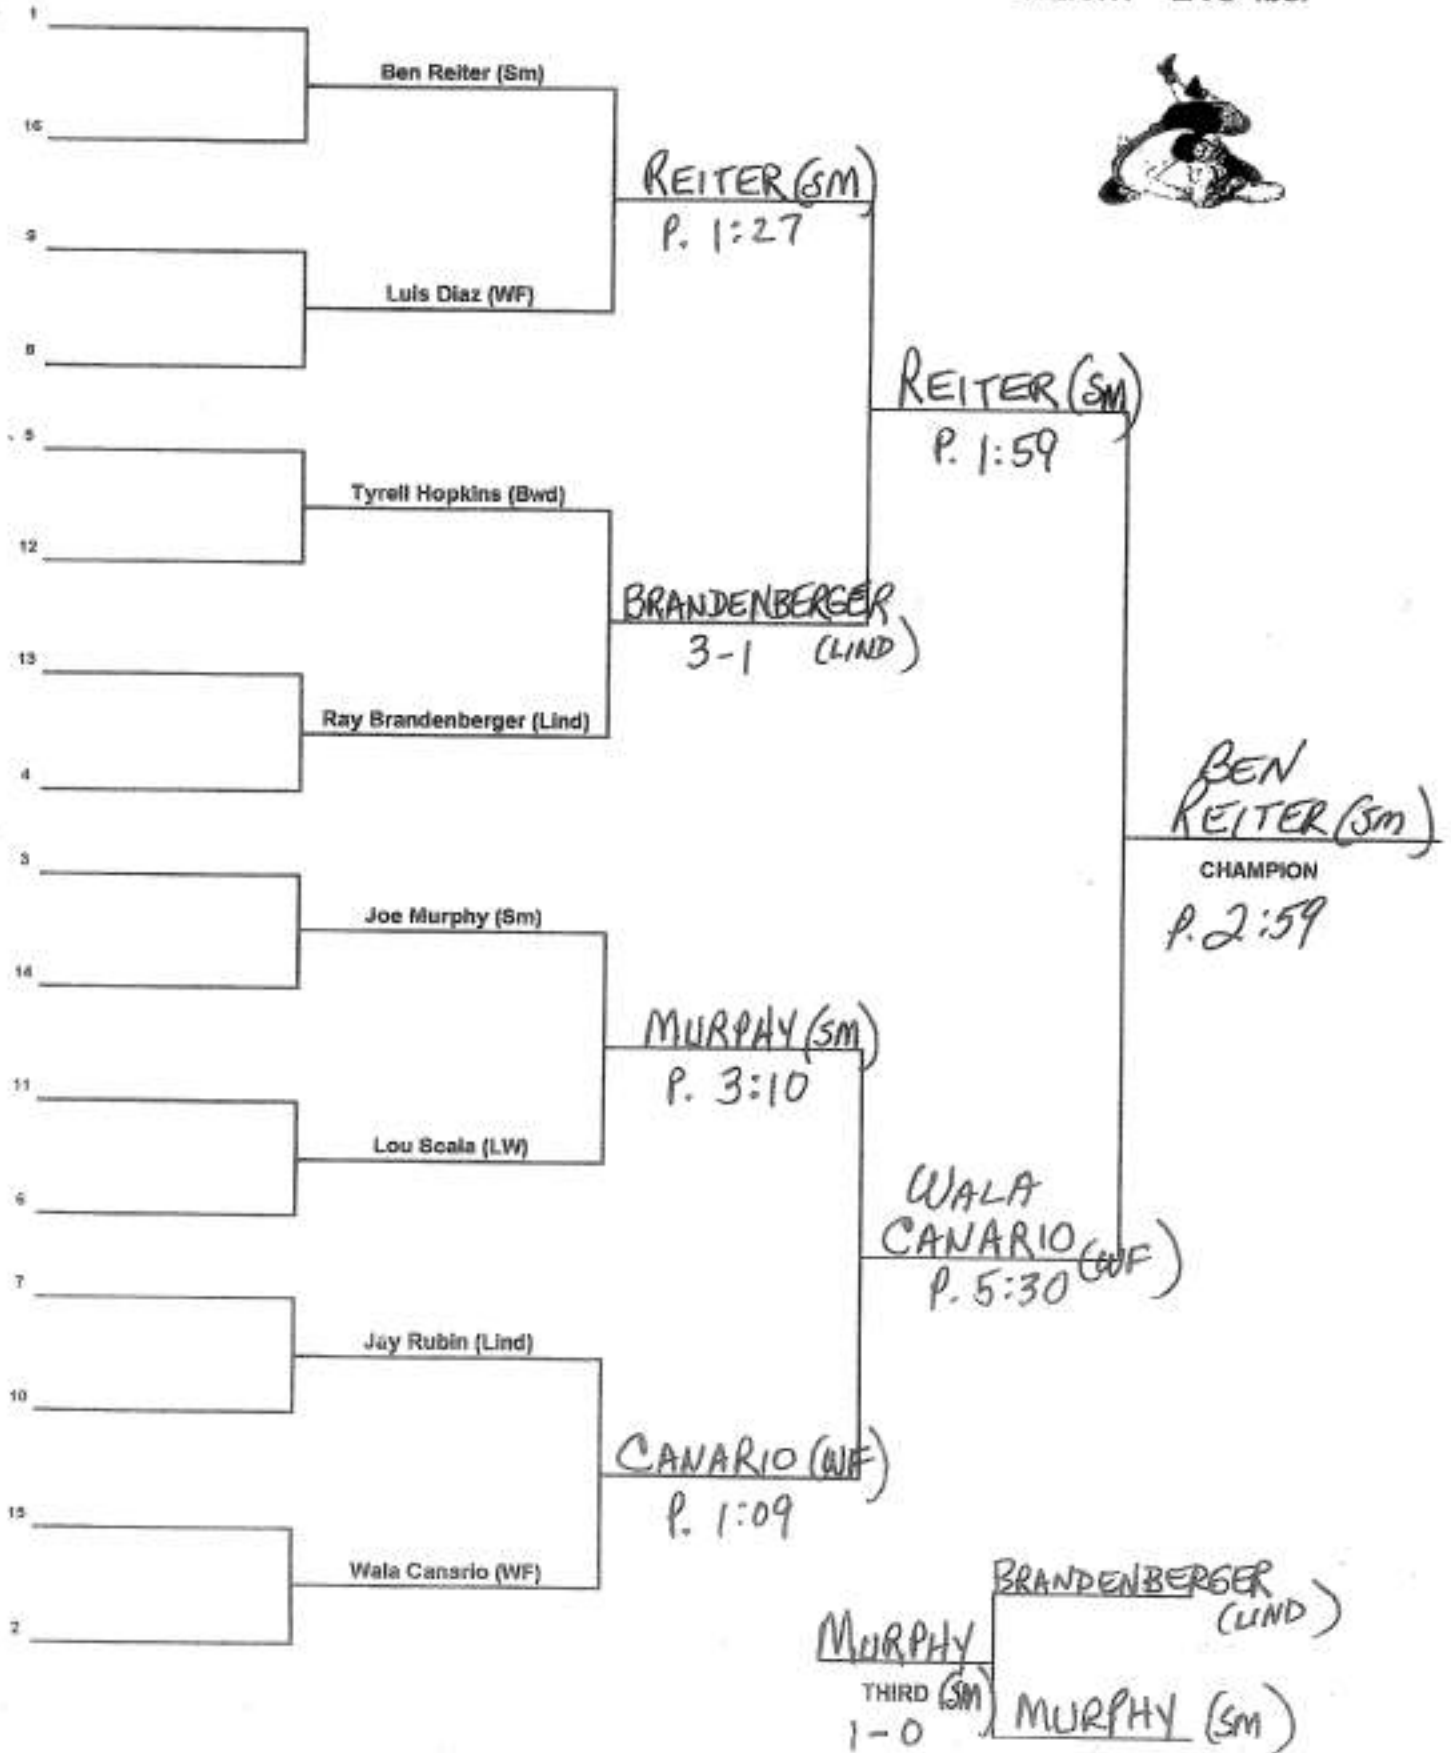

Section 11 League 1 Tournament

WEIGHT 215 lbs.