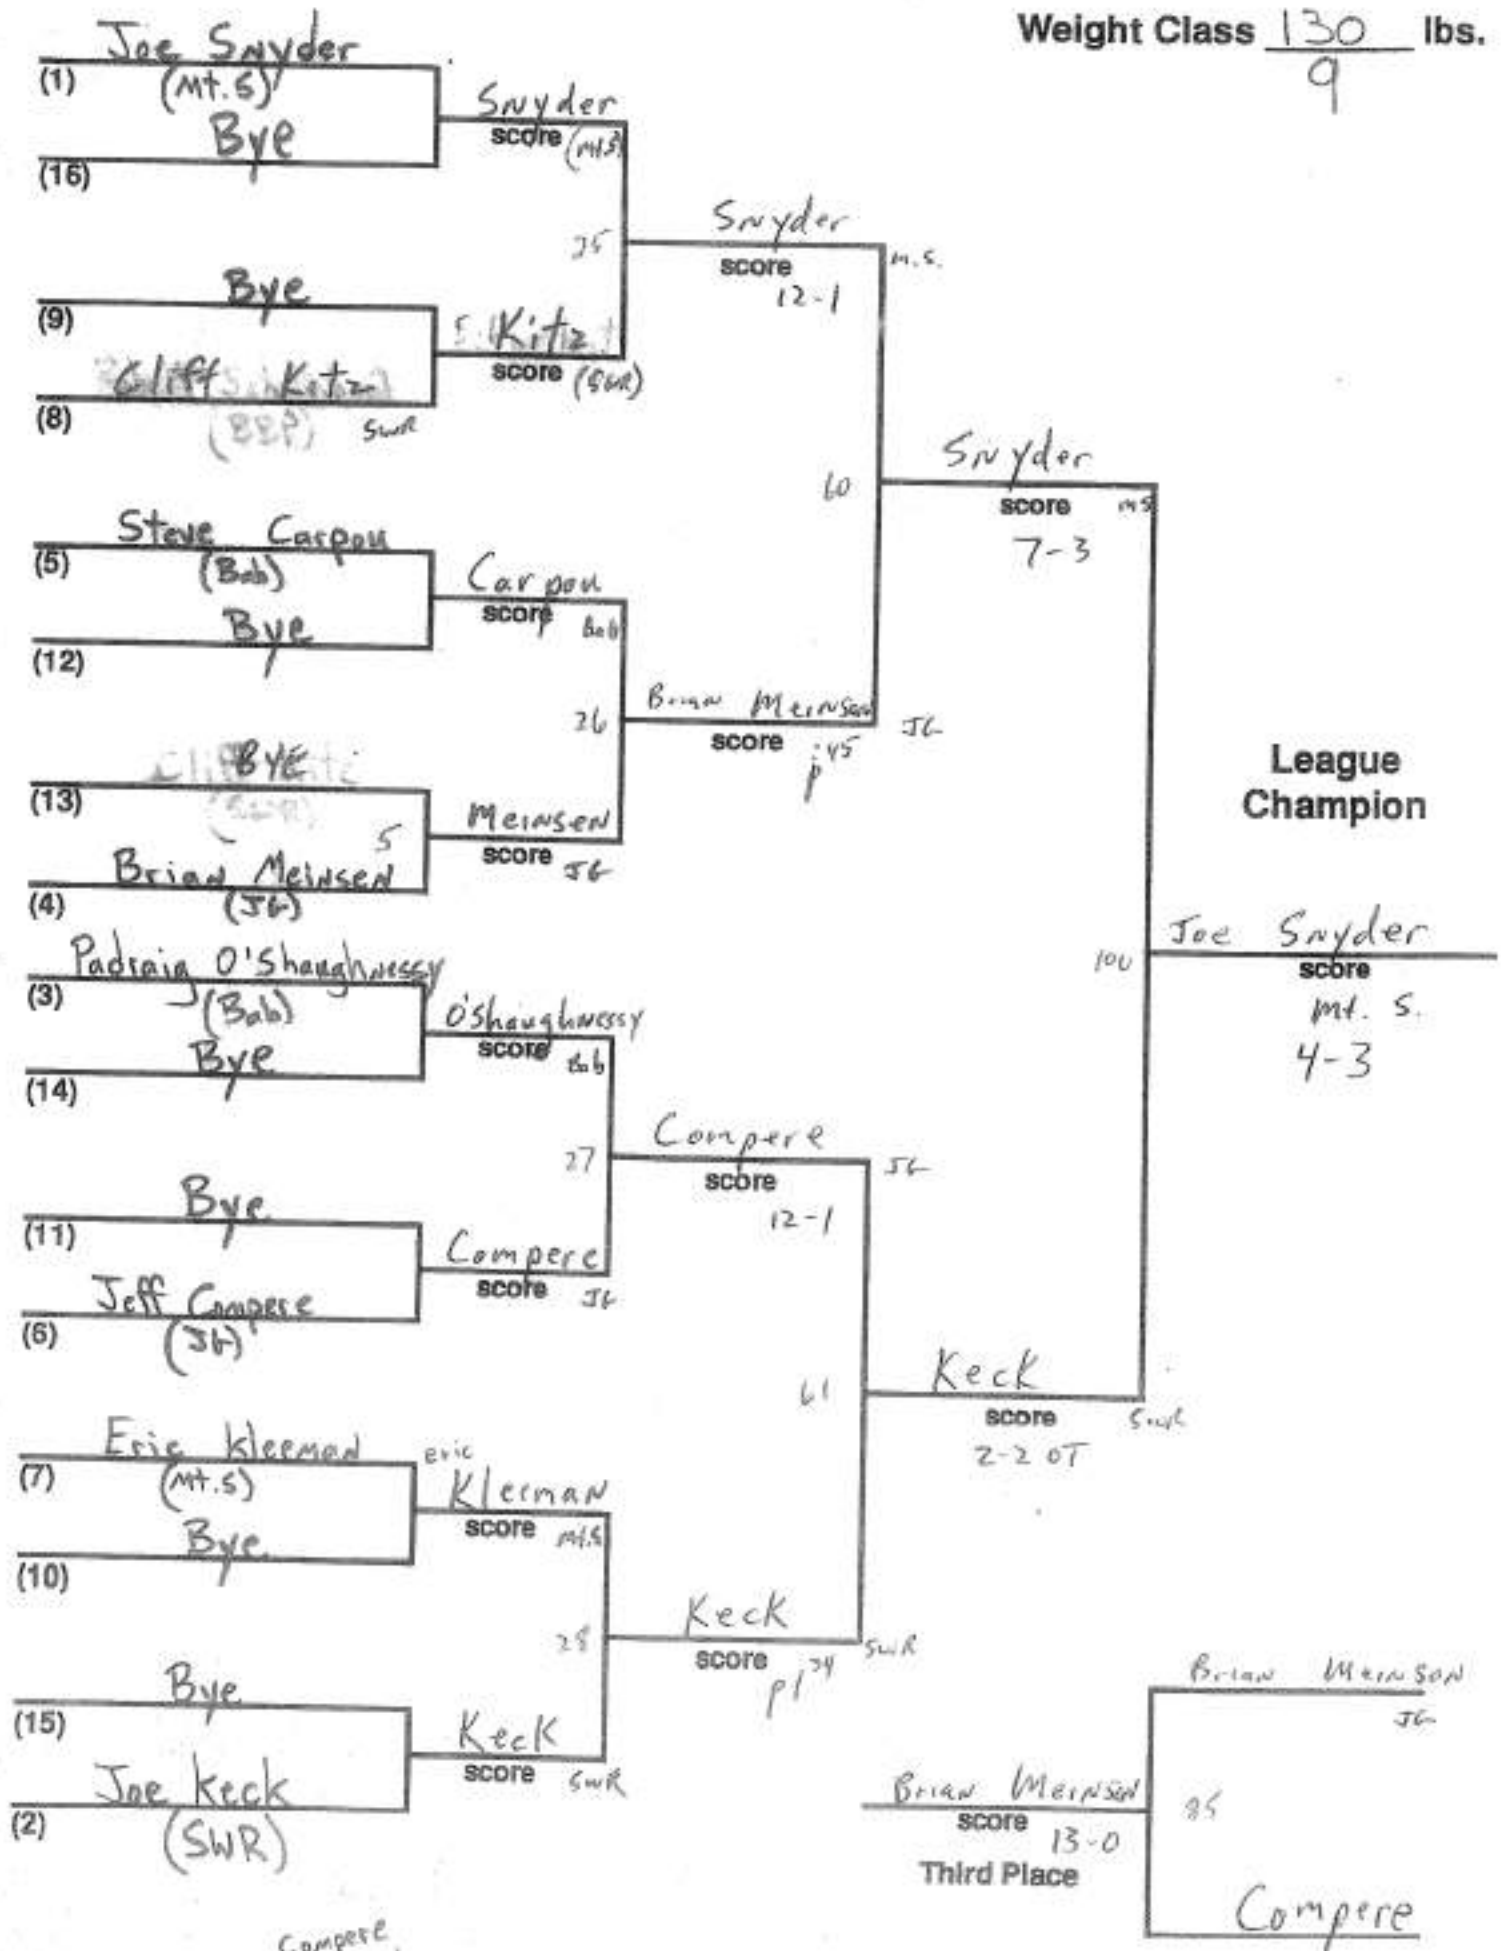

Weight Class 130 lbs.
9

Compere
5th seed