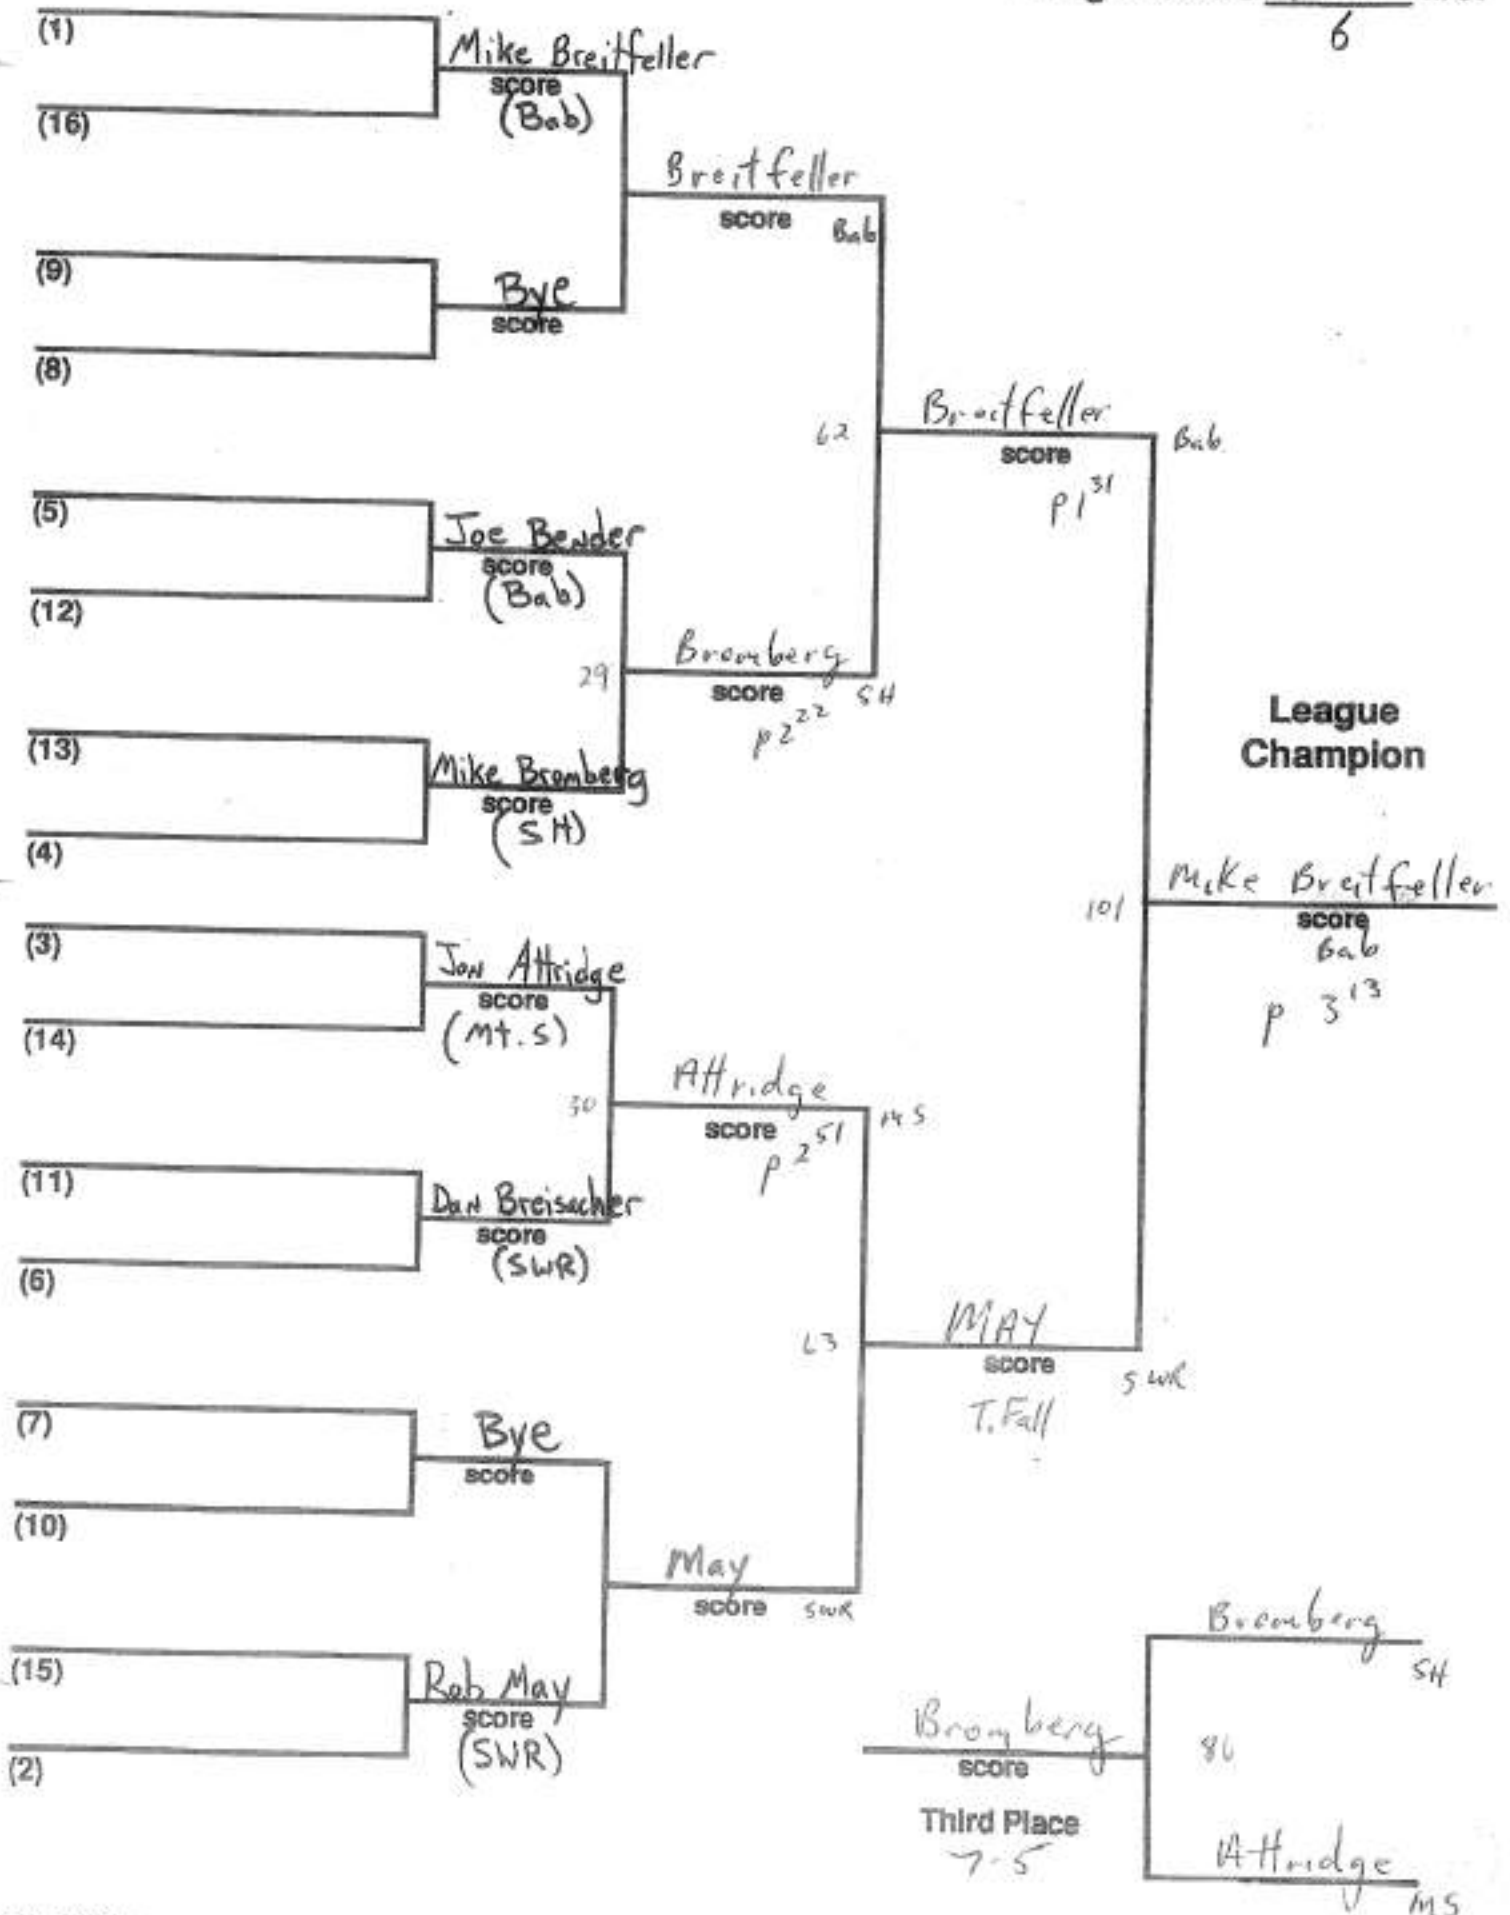

Weight Class 135 lbs.
6