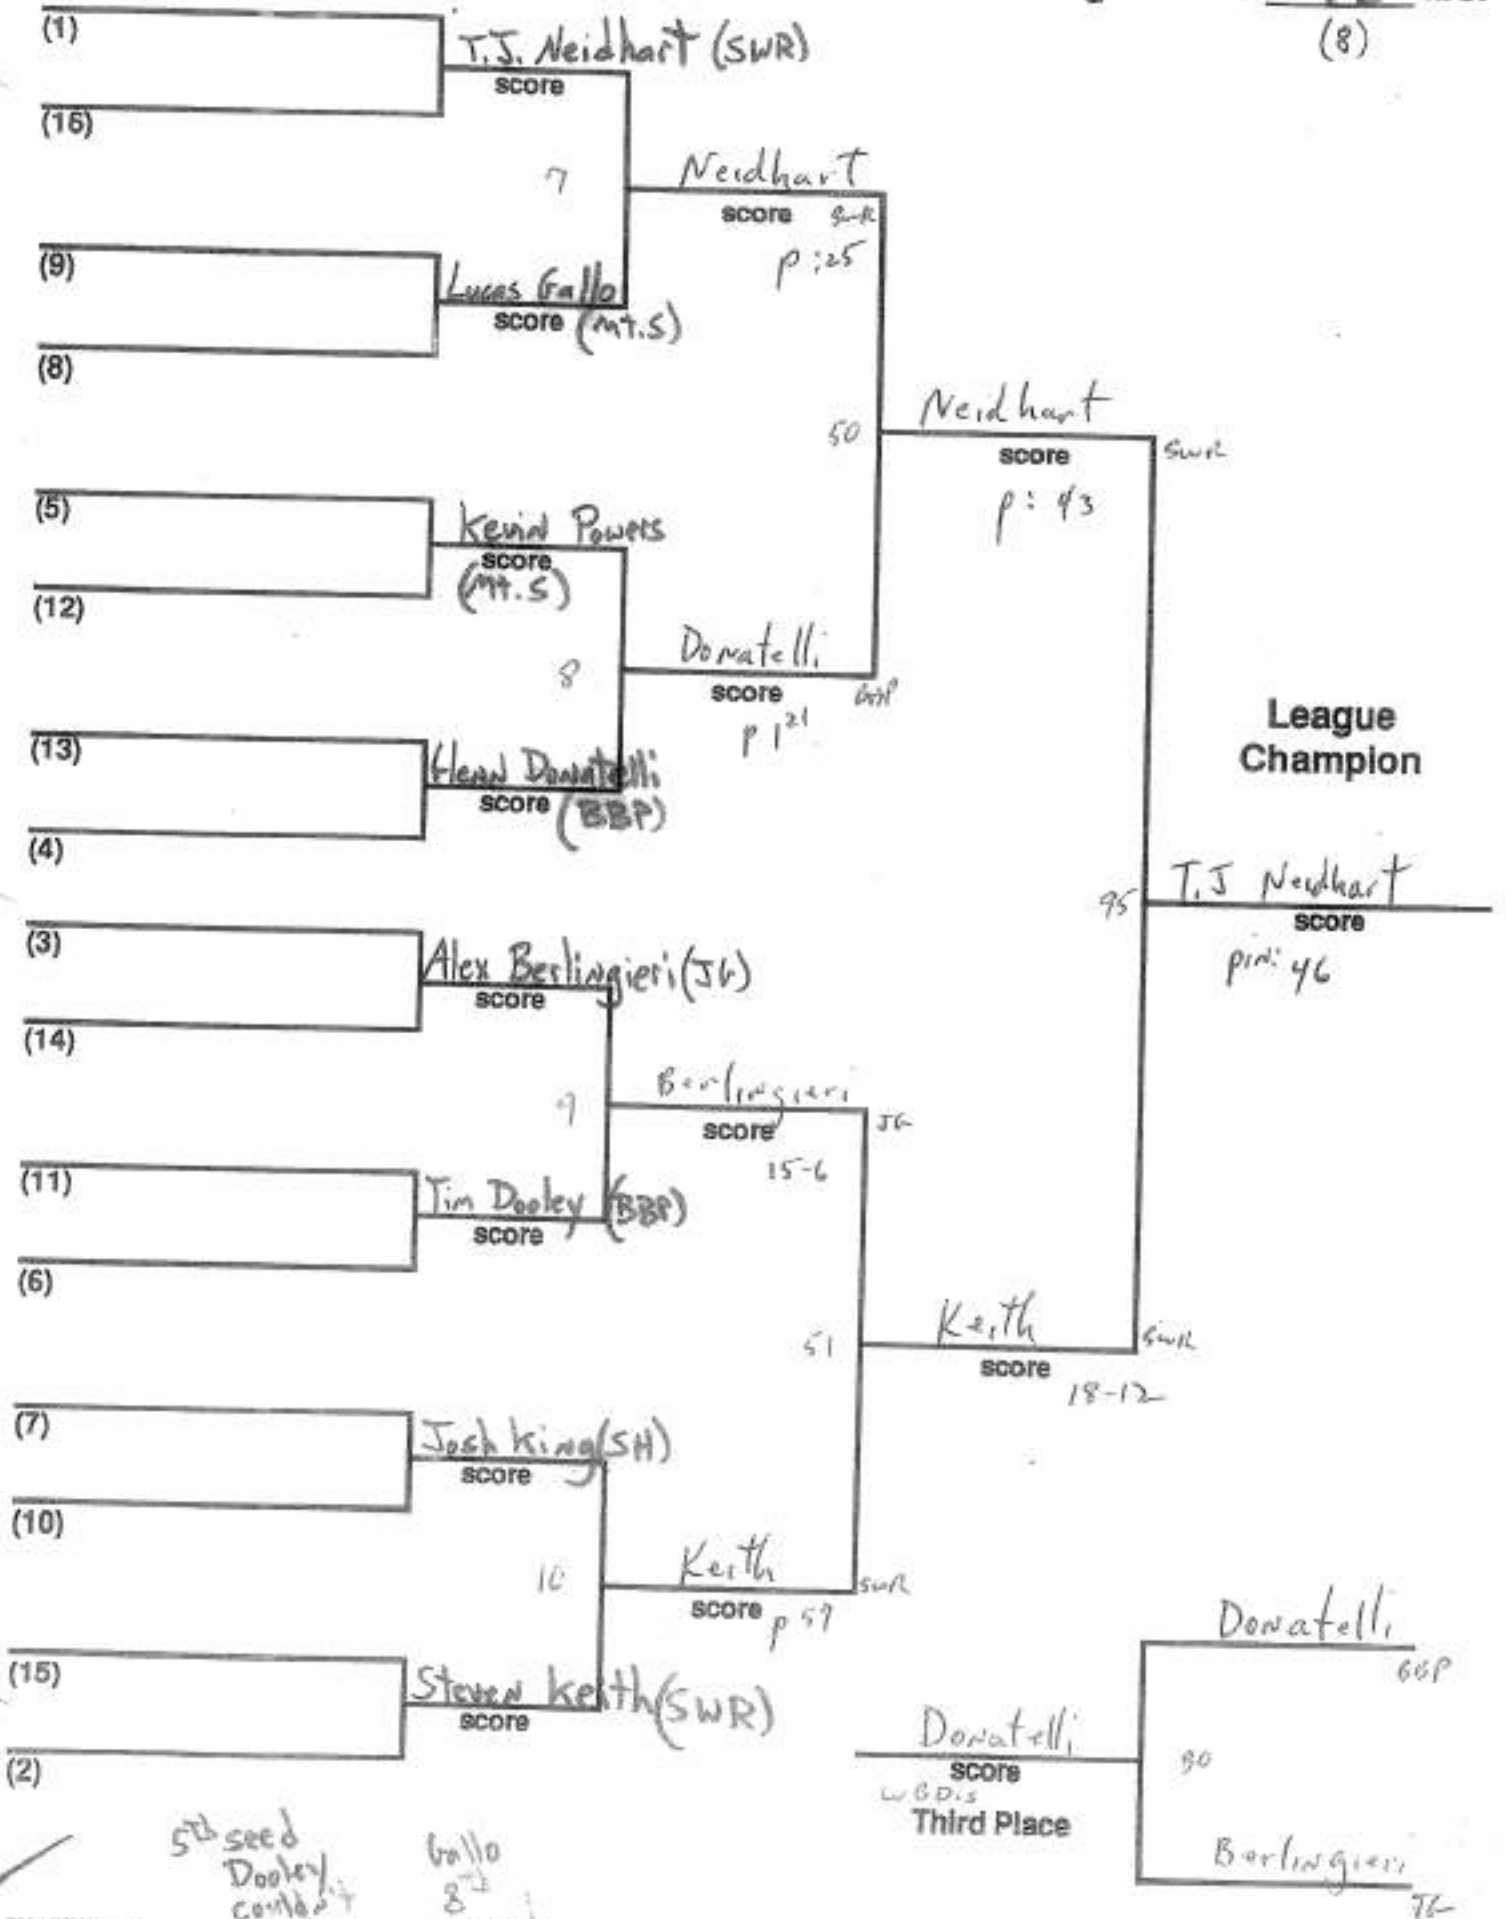

Weight Class 96 lbs.
(8)

5th seed
Dooley
couldn't
take

Gallo
8th
seed

Weight Class 103 lbs.
10

Weight Class $\frac{112}{6}$ lbs.

Weight Class 119 lbs.
8

Lewis Seeded 5th

Weight Class $\frac{125}{10}$ lbs.

Weight Class 215 lbs.
5

Weight Class 275 lb:
5