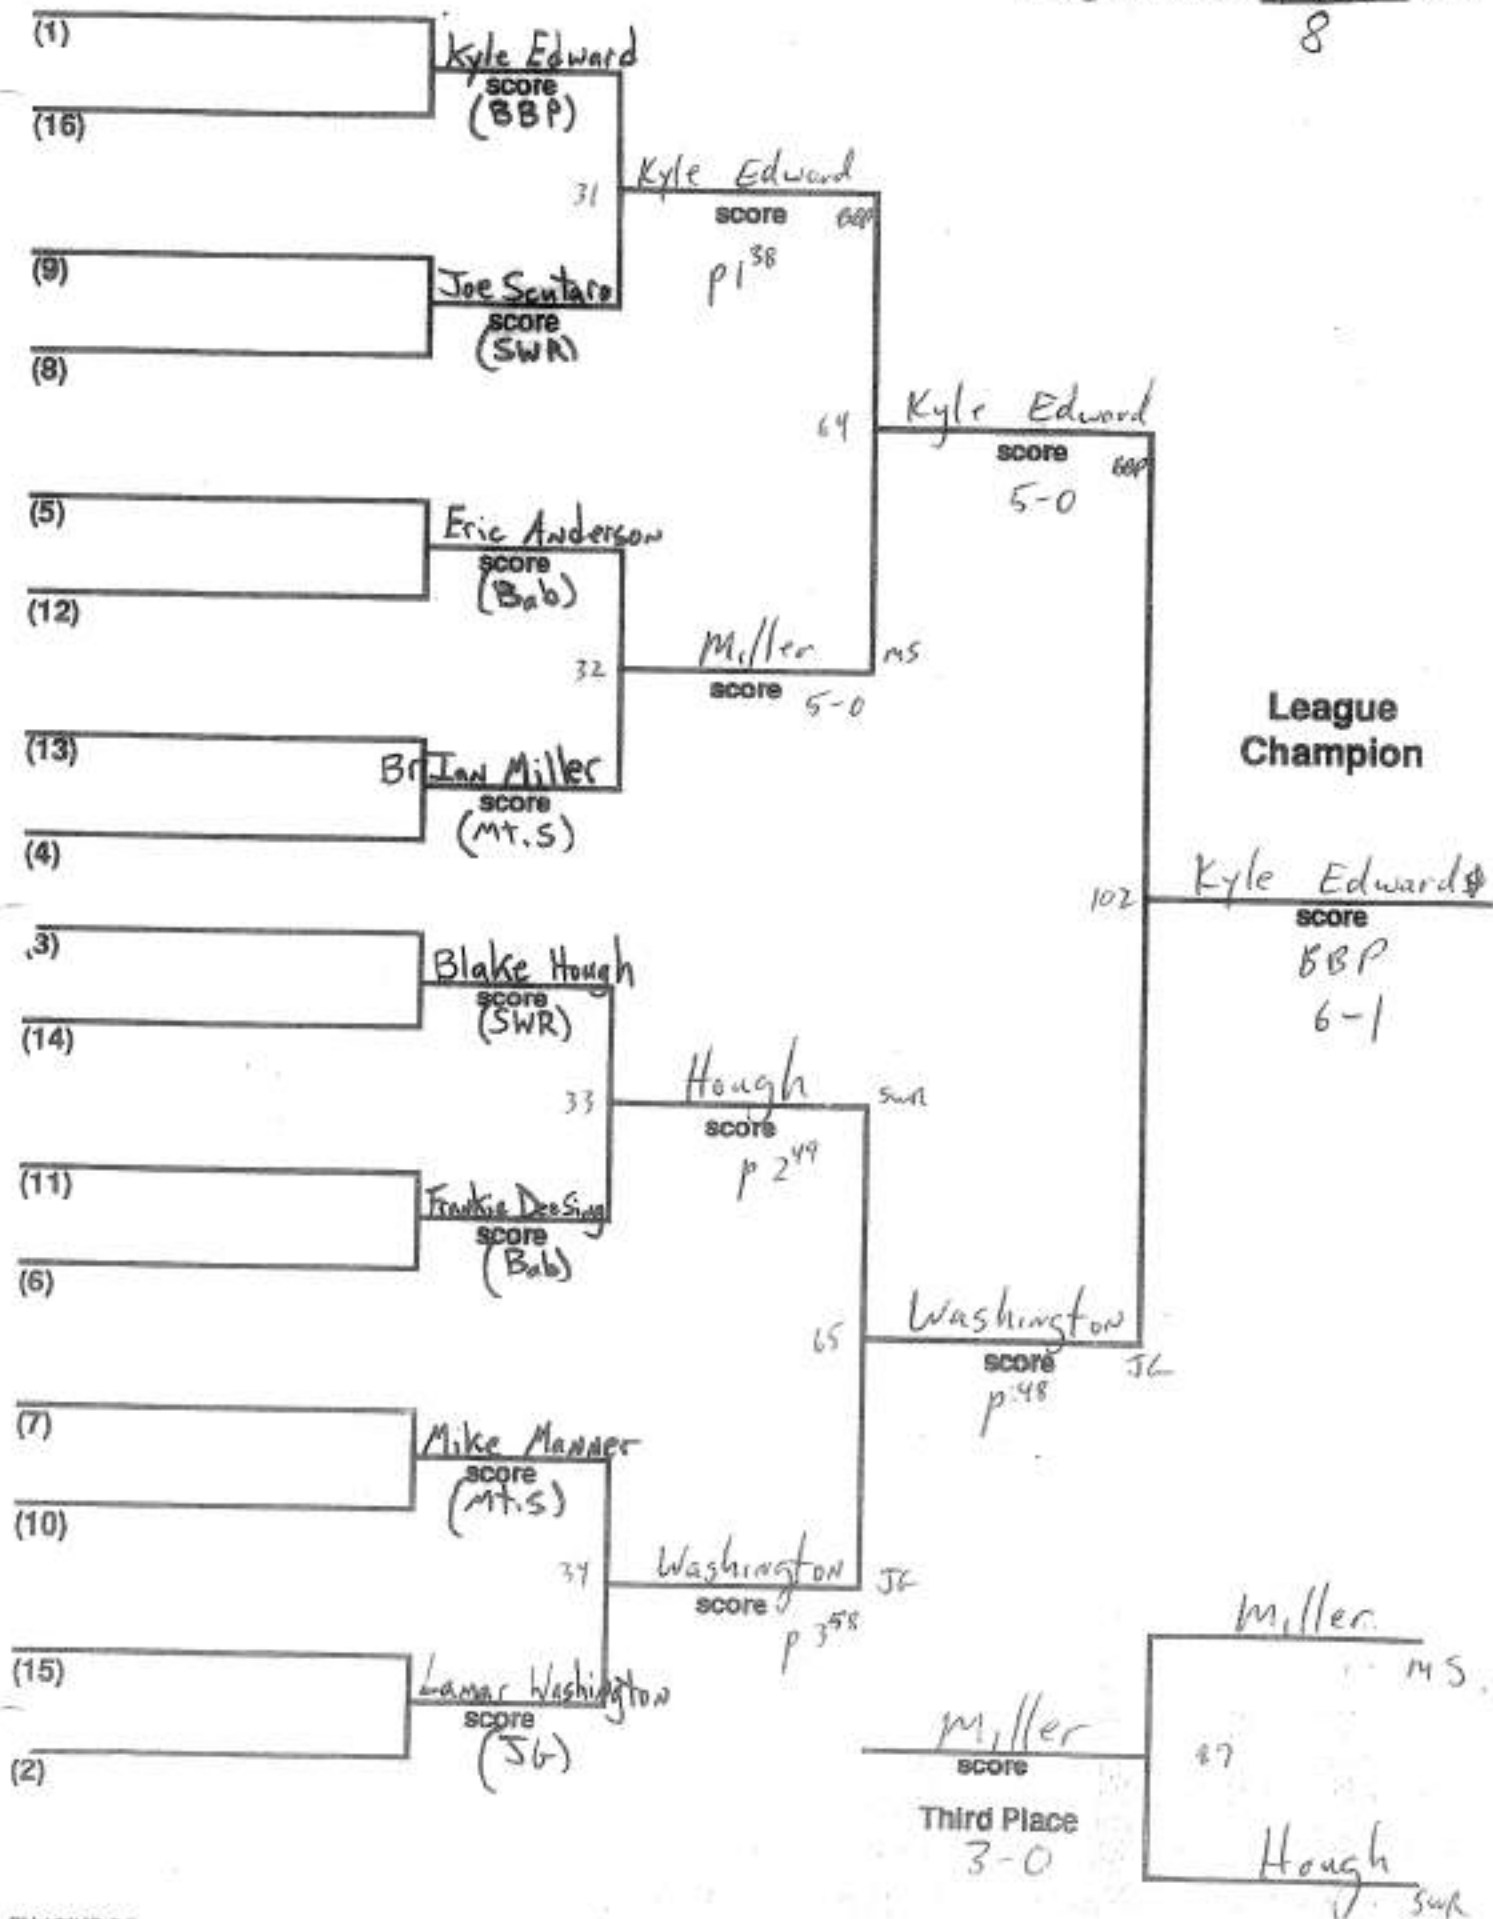

Weight Class 140 lbs.
8