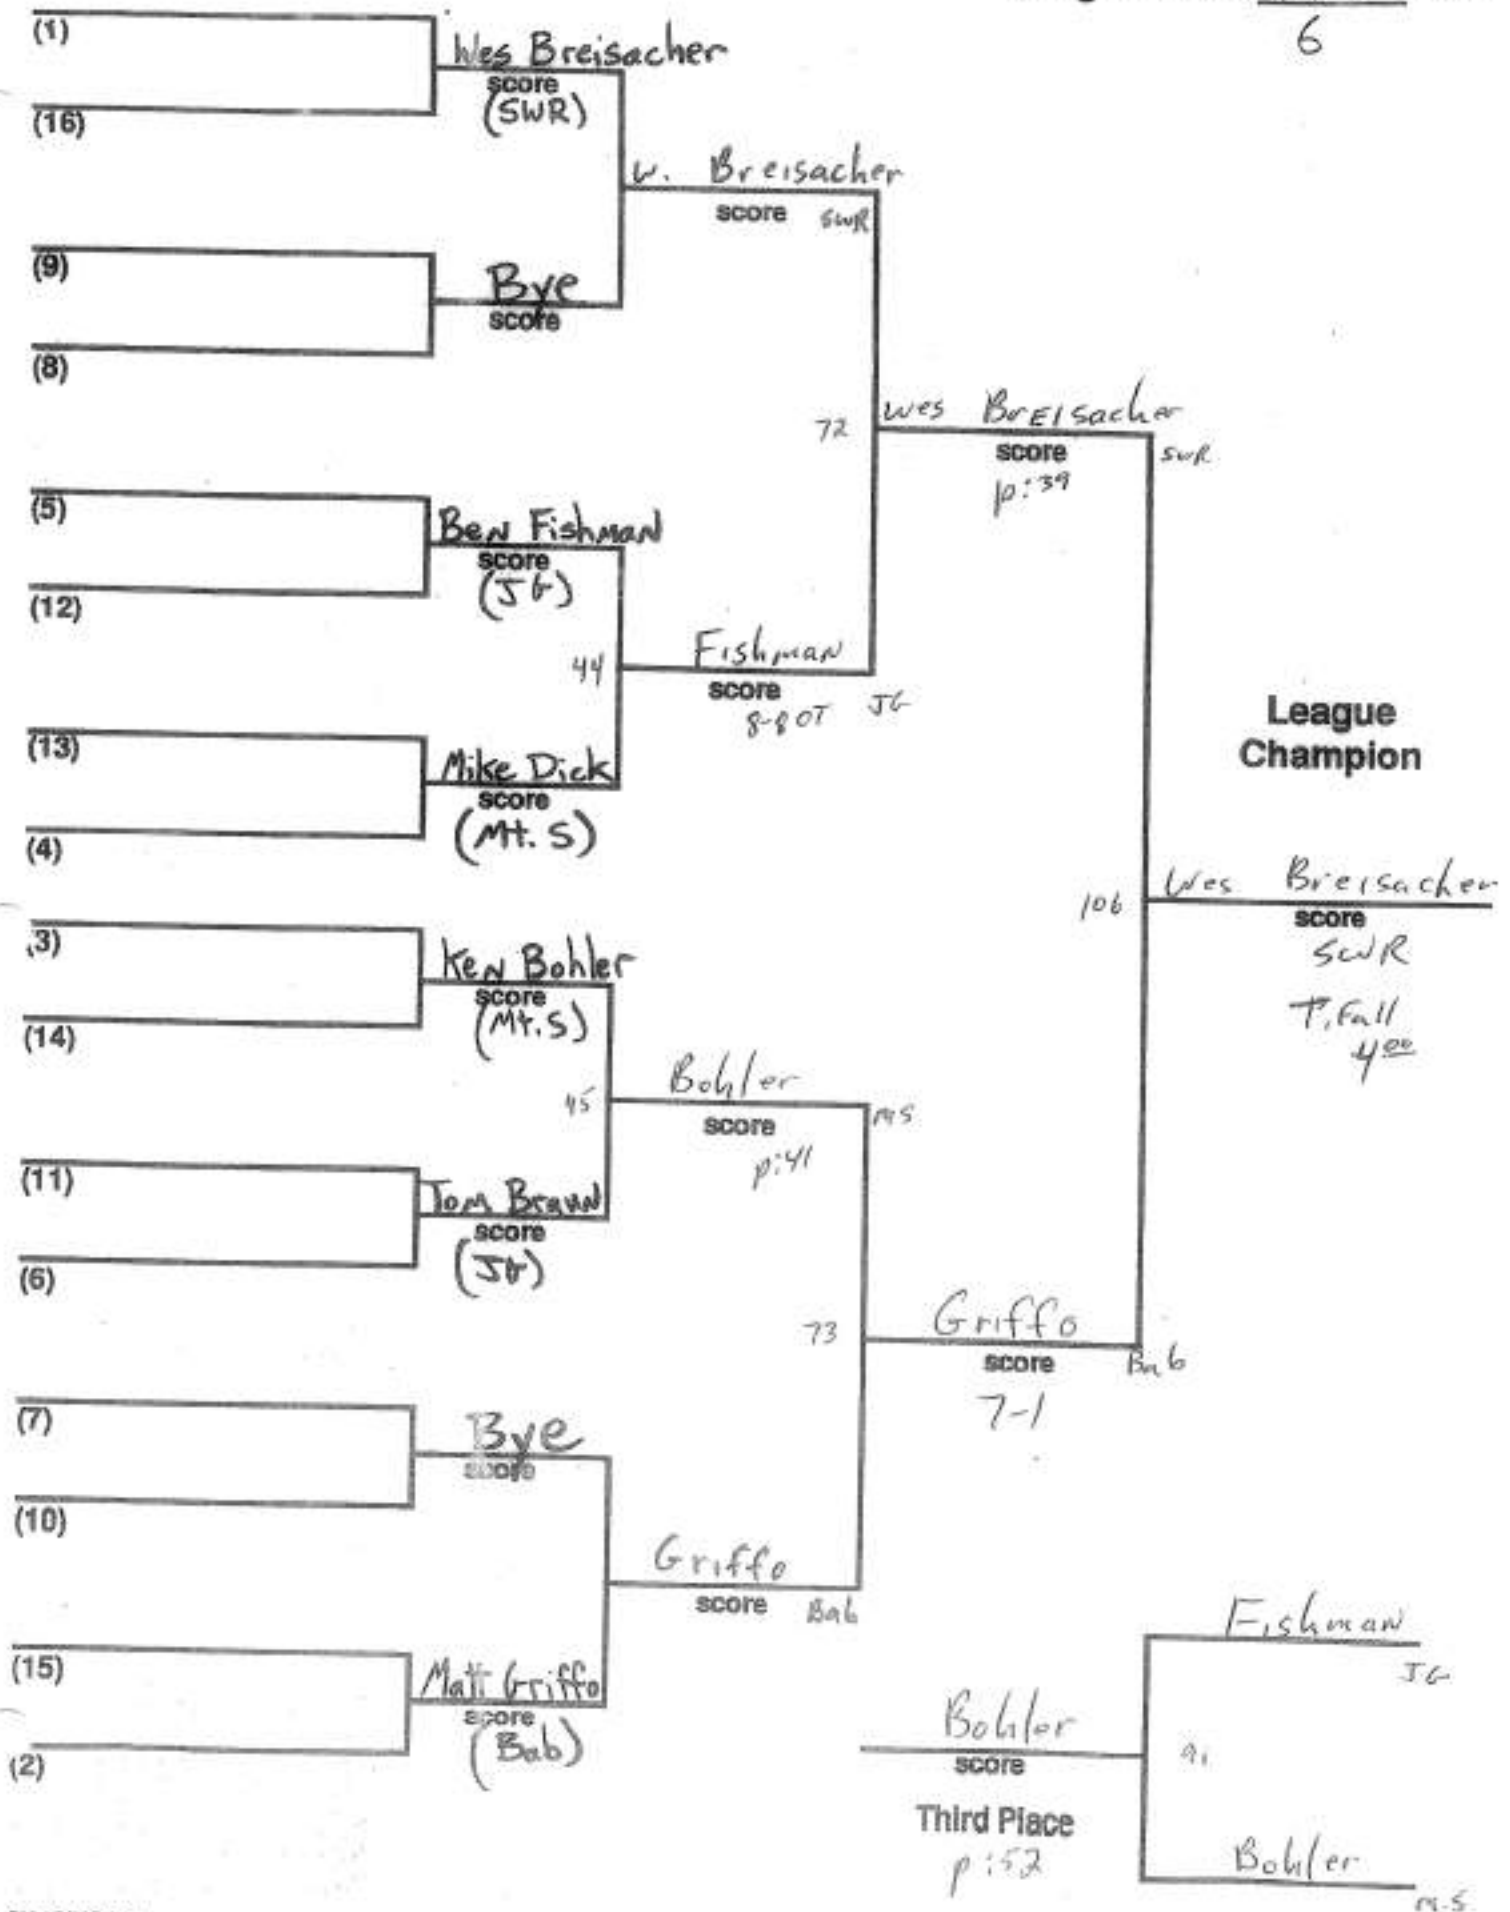

Weight Class 171 lbs.
6