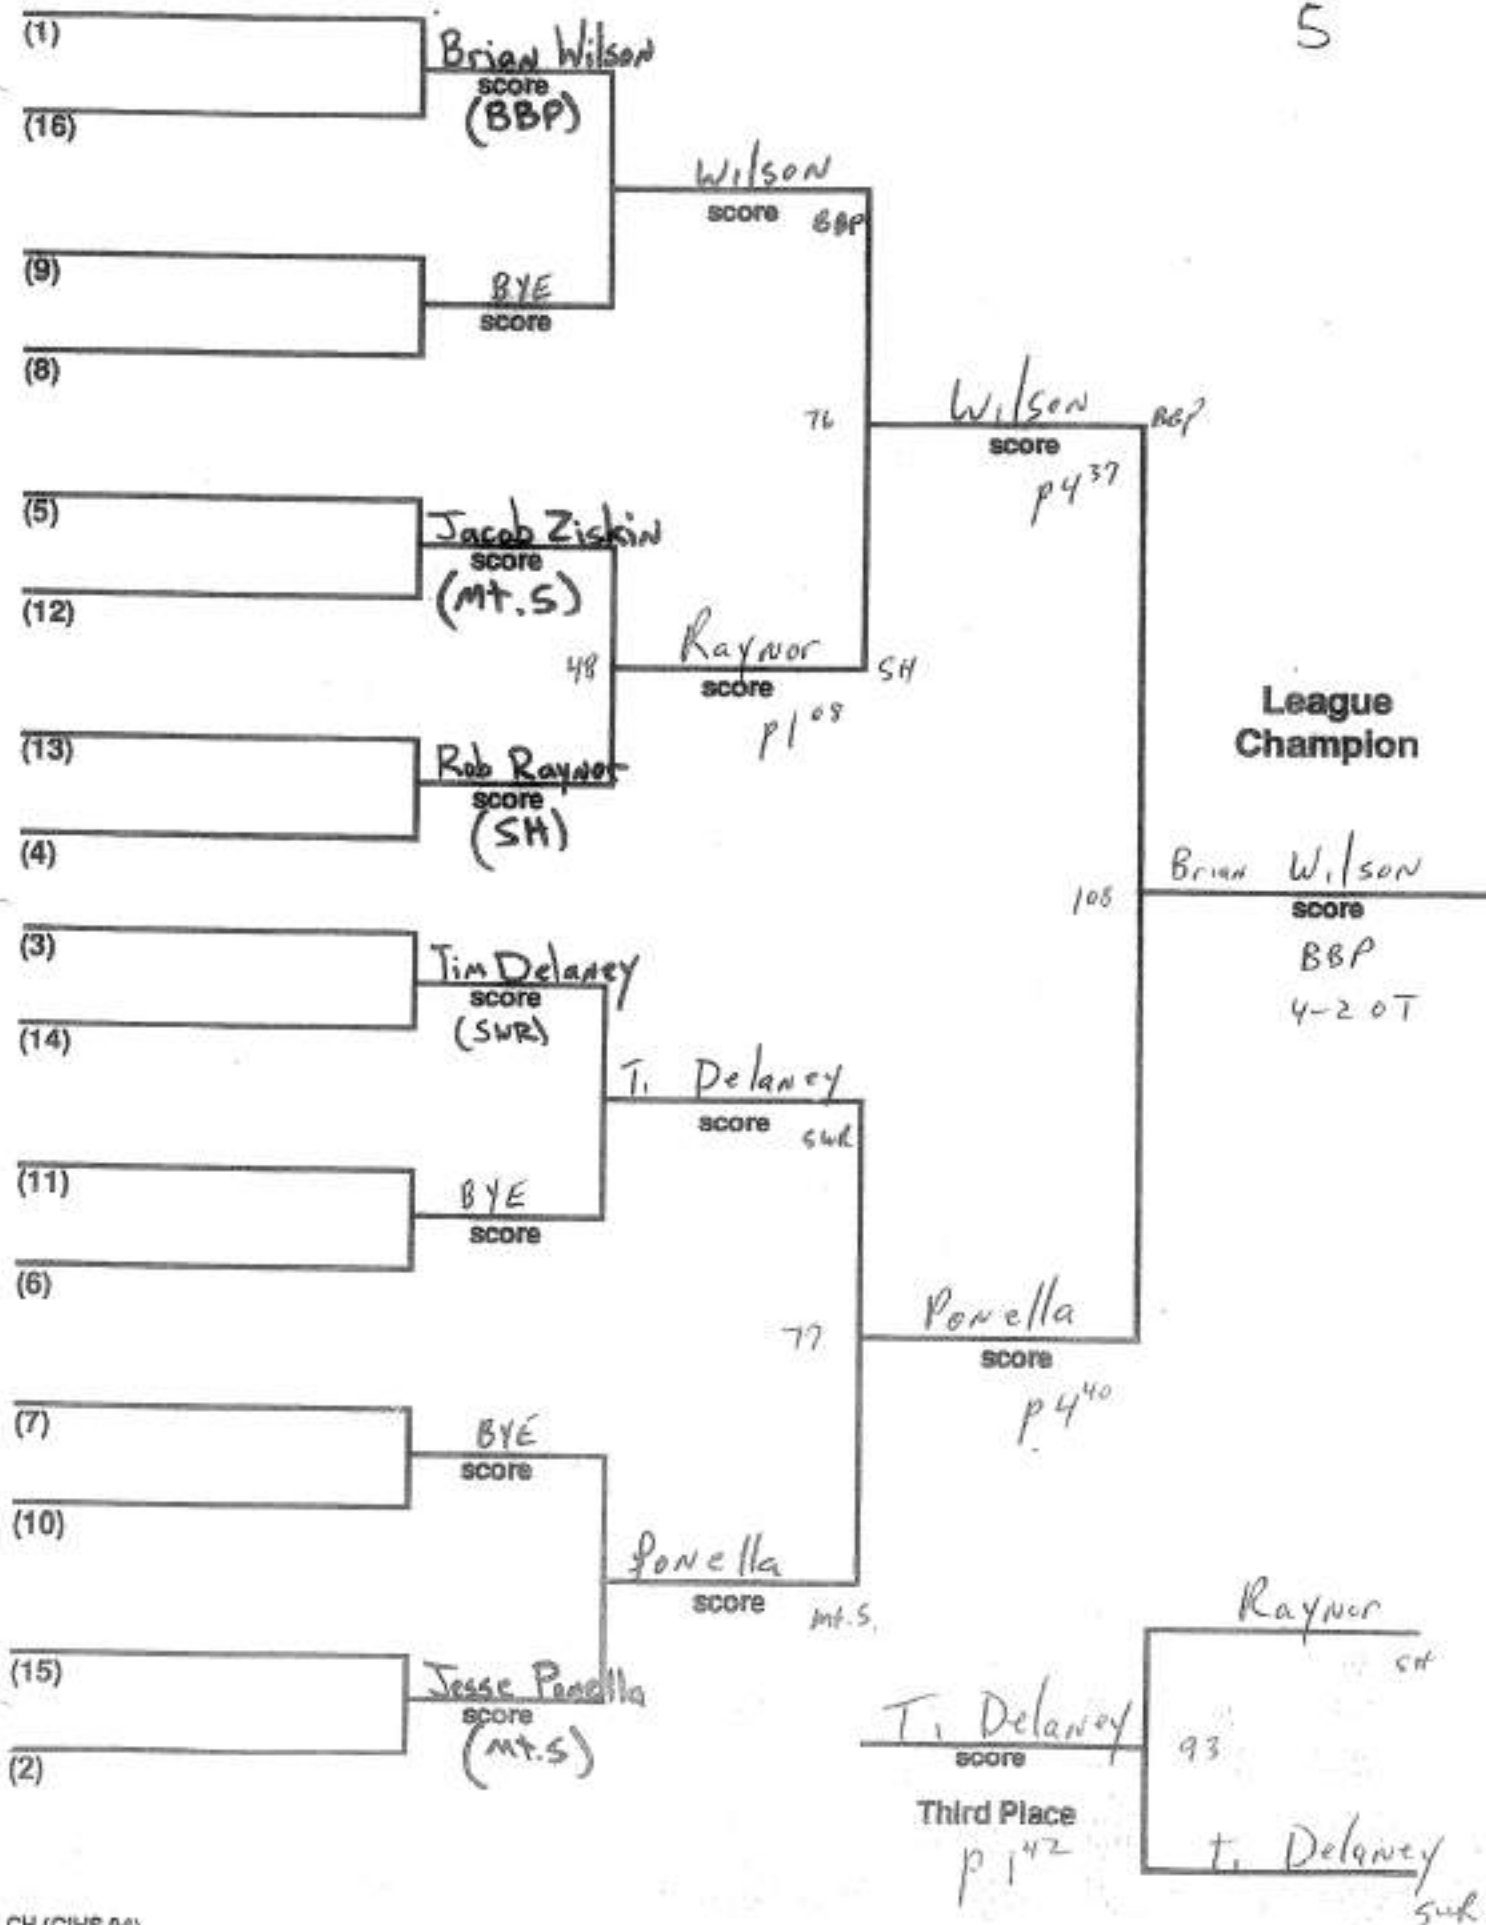

Weight Class 215 lbs.
5