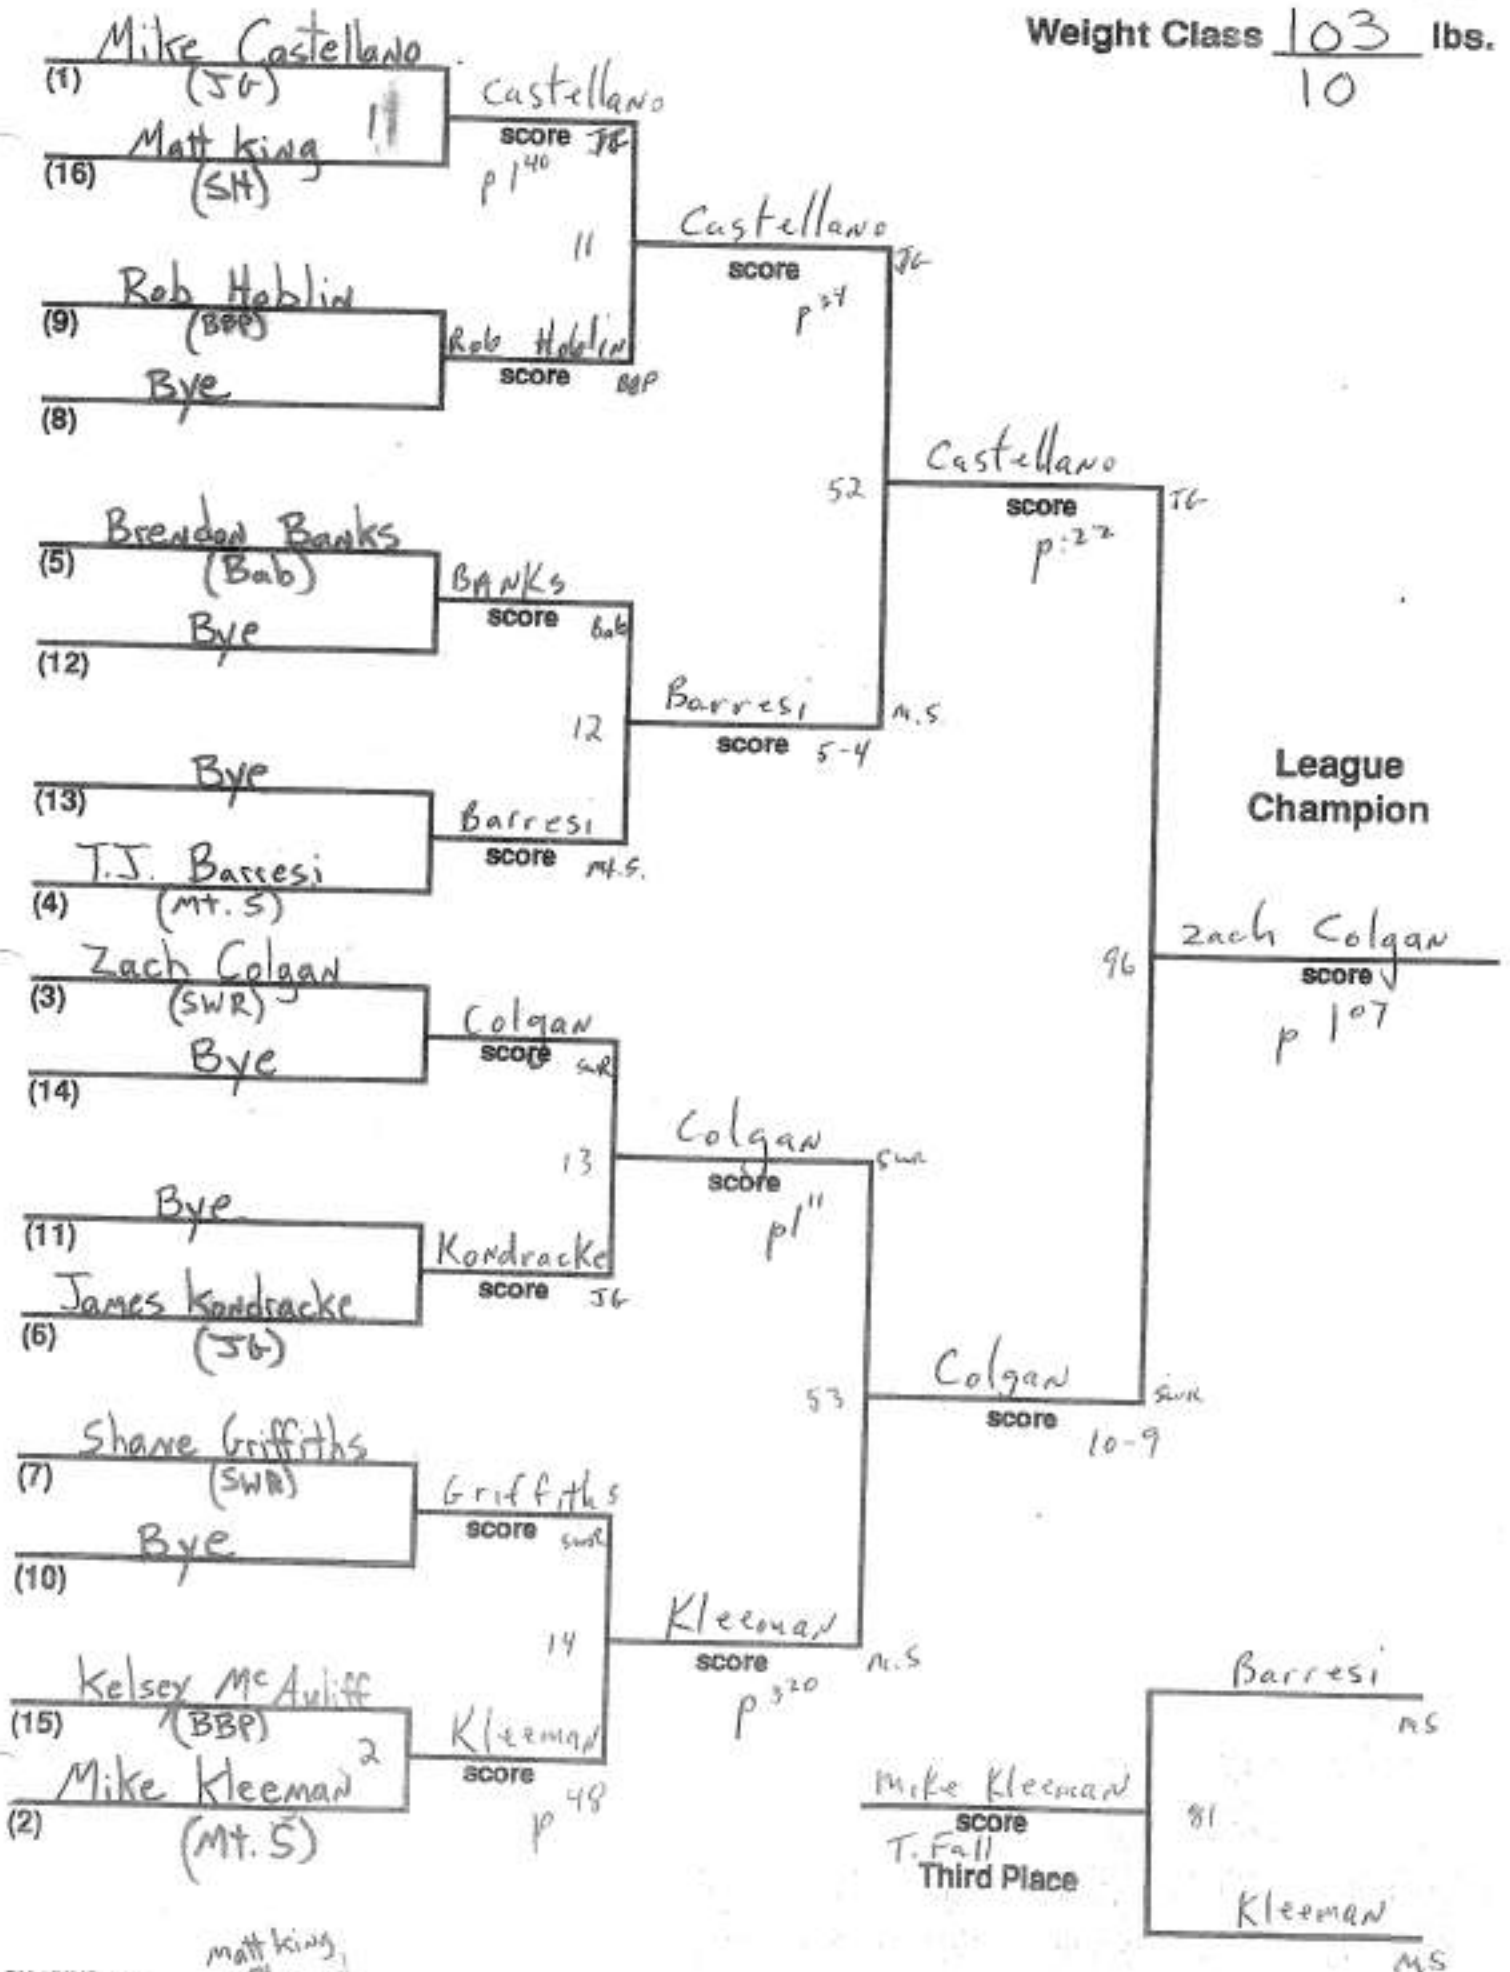

Weight Class 96 lbs.
(8)

5th seed
Dooley
couldn't
take

Gallo
8th
seed

Weight Class 103 lbs.
10

Weight Class $\frac{112}{6}$ lbs.

Weight Class 119 lbs.
8

Lewis Seeded 5th

Weight Class $\frac{125}{10}$ lbs.