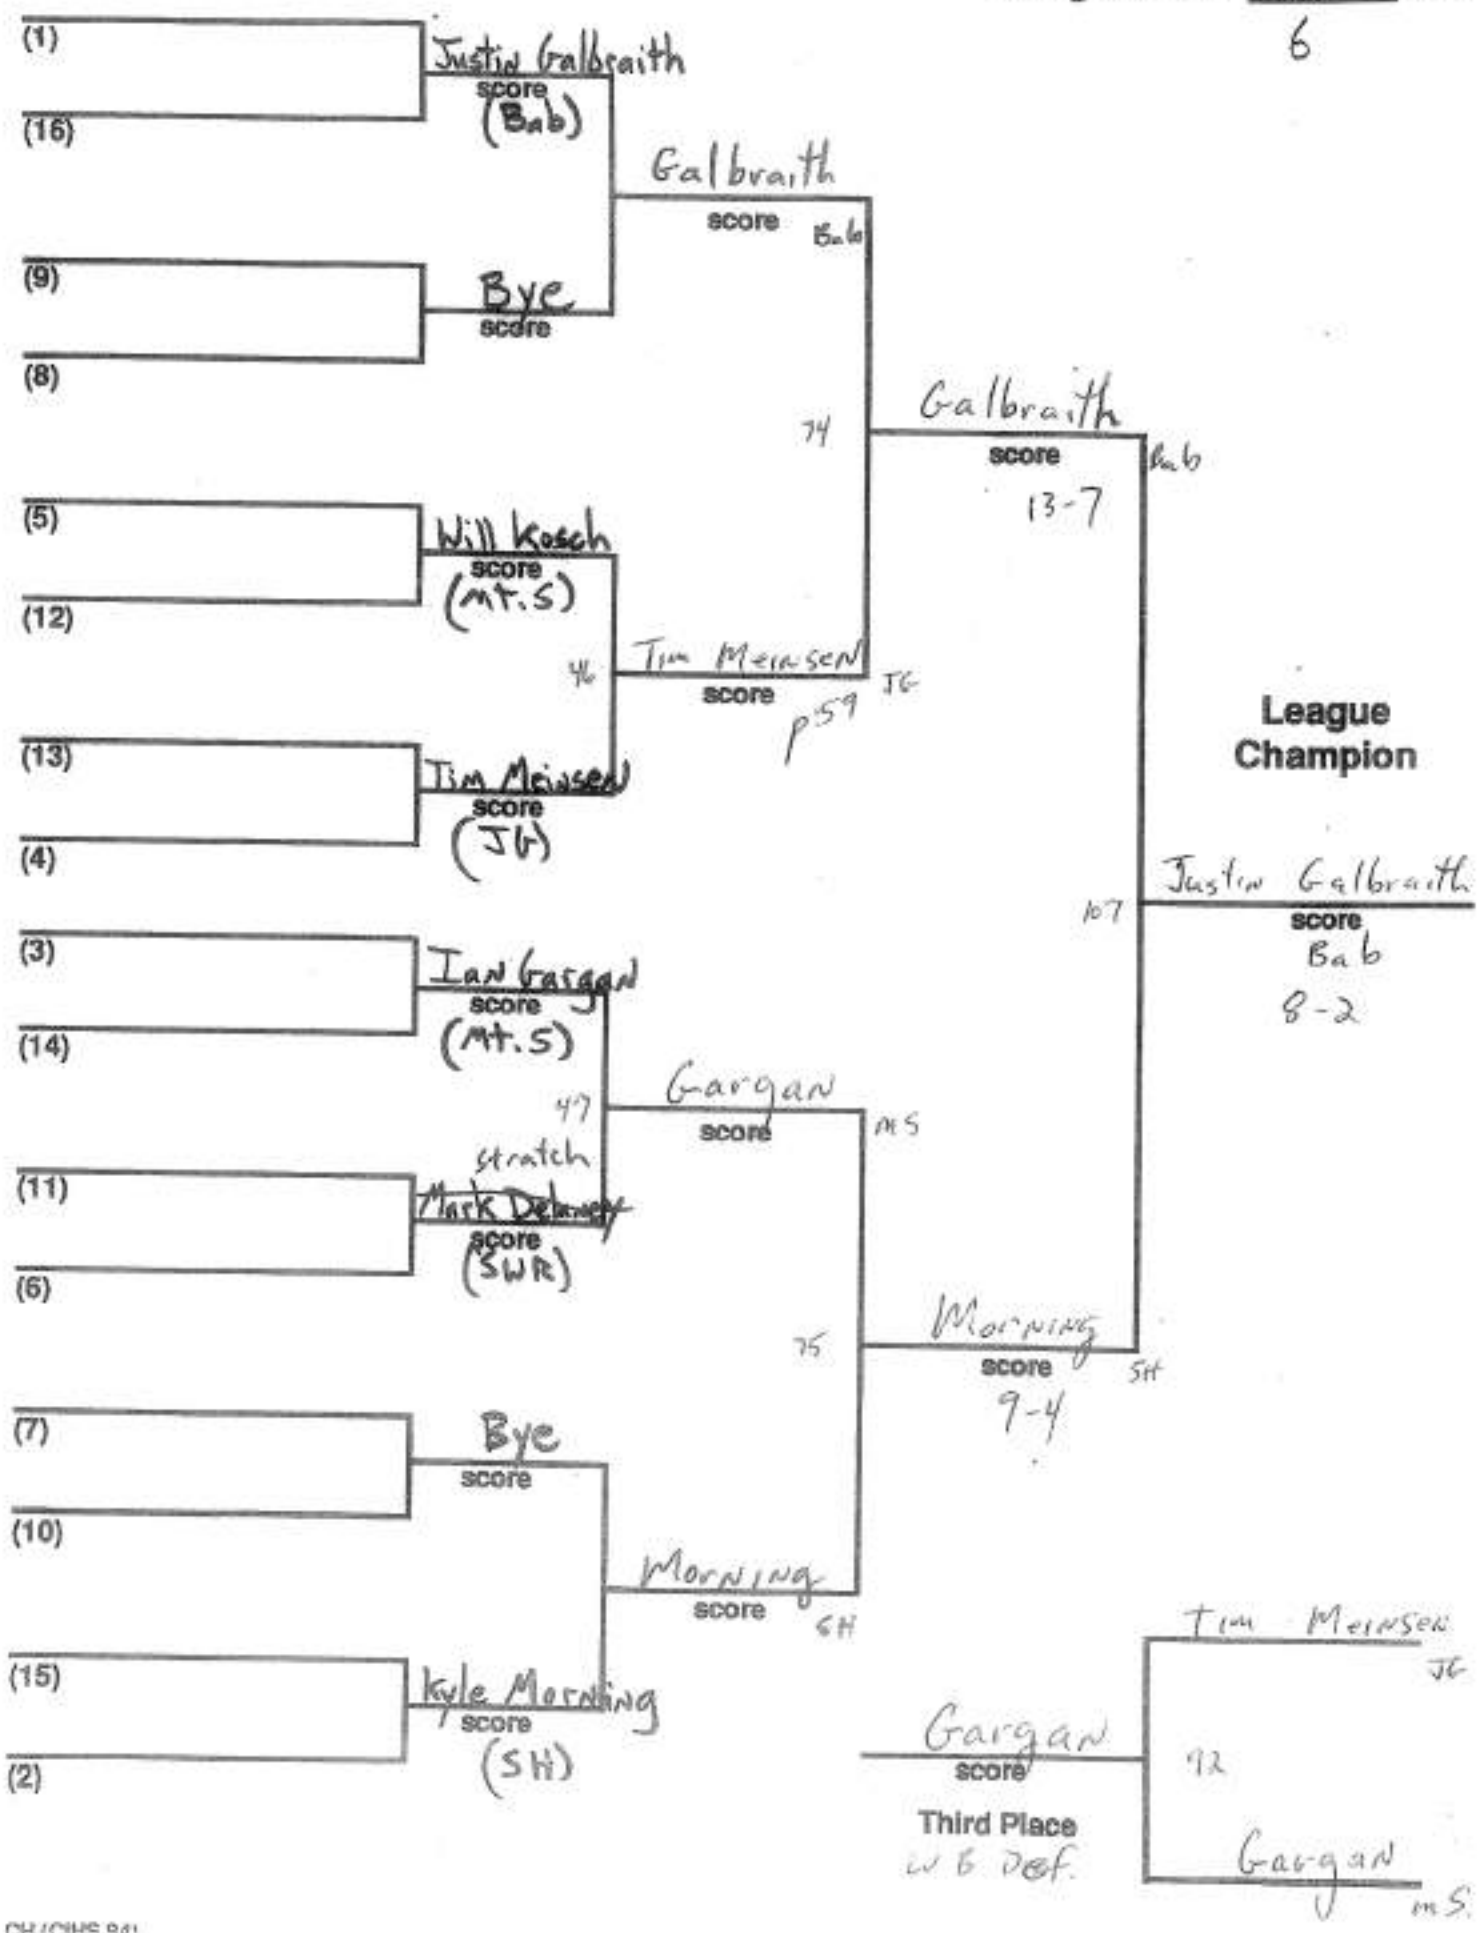

Weight Class 189 lbs.
6