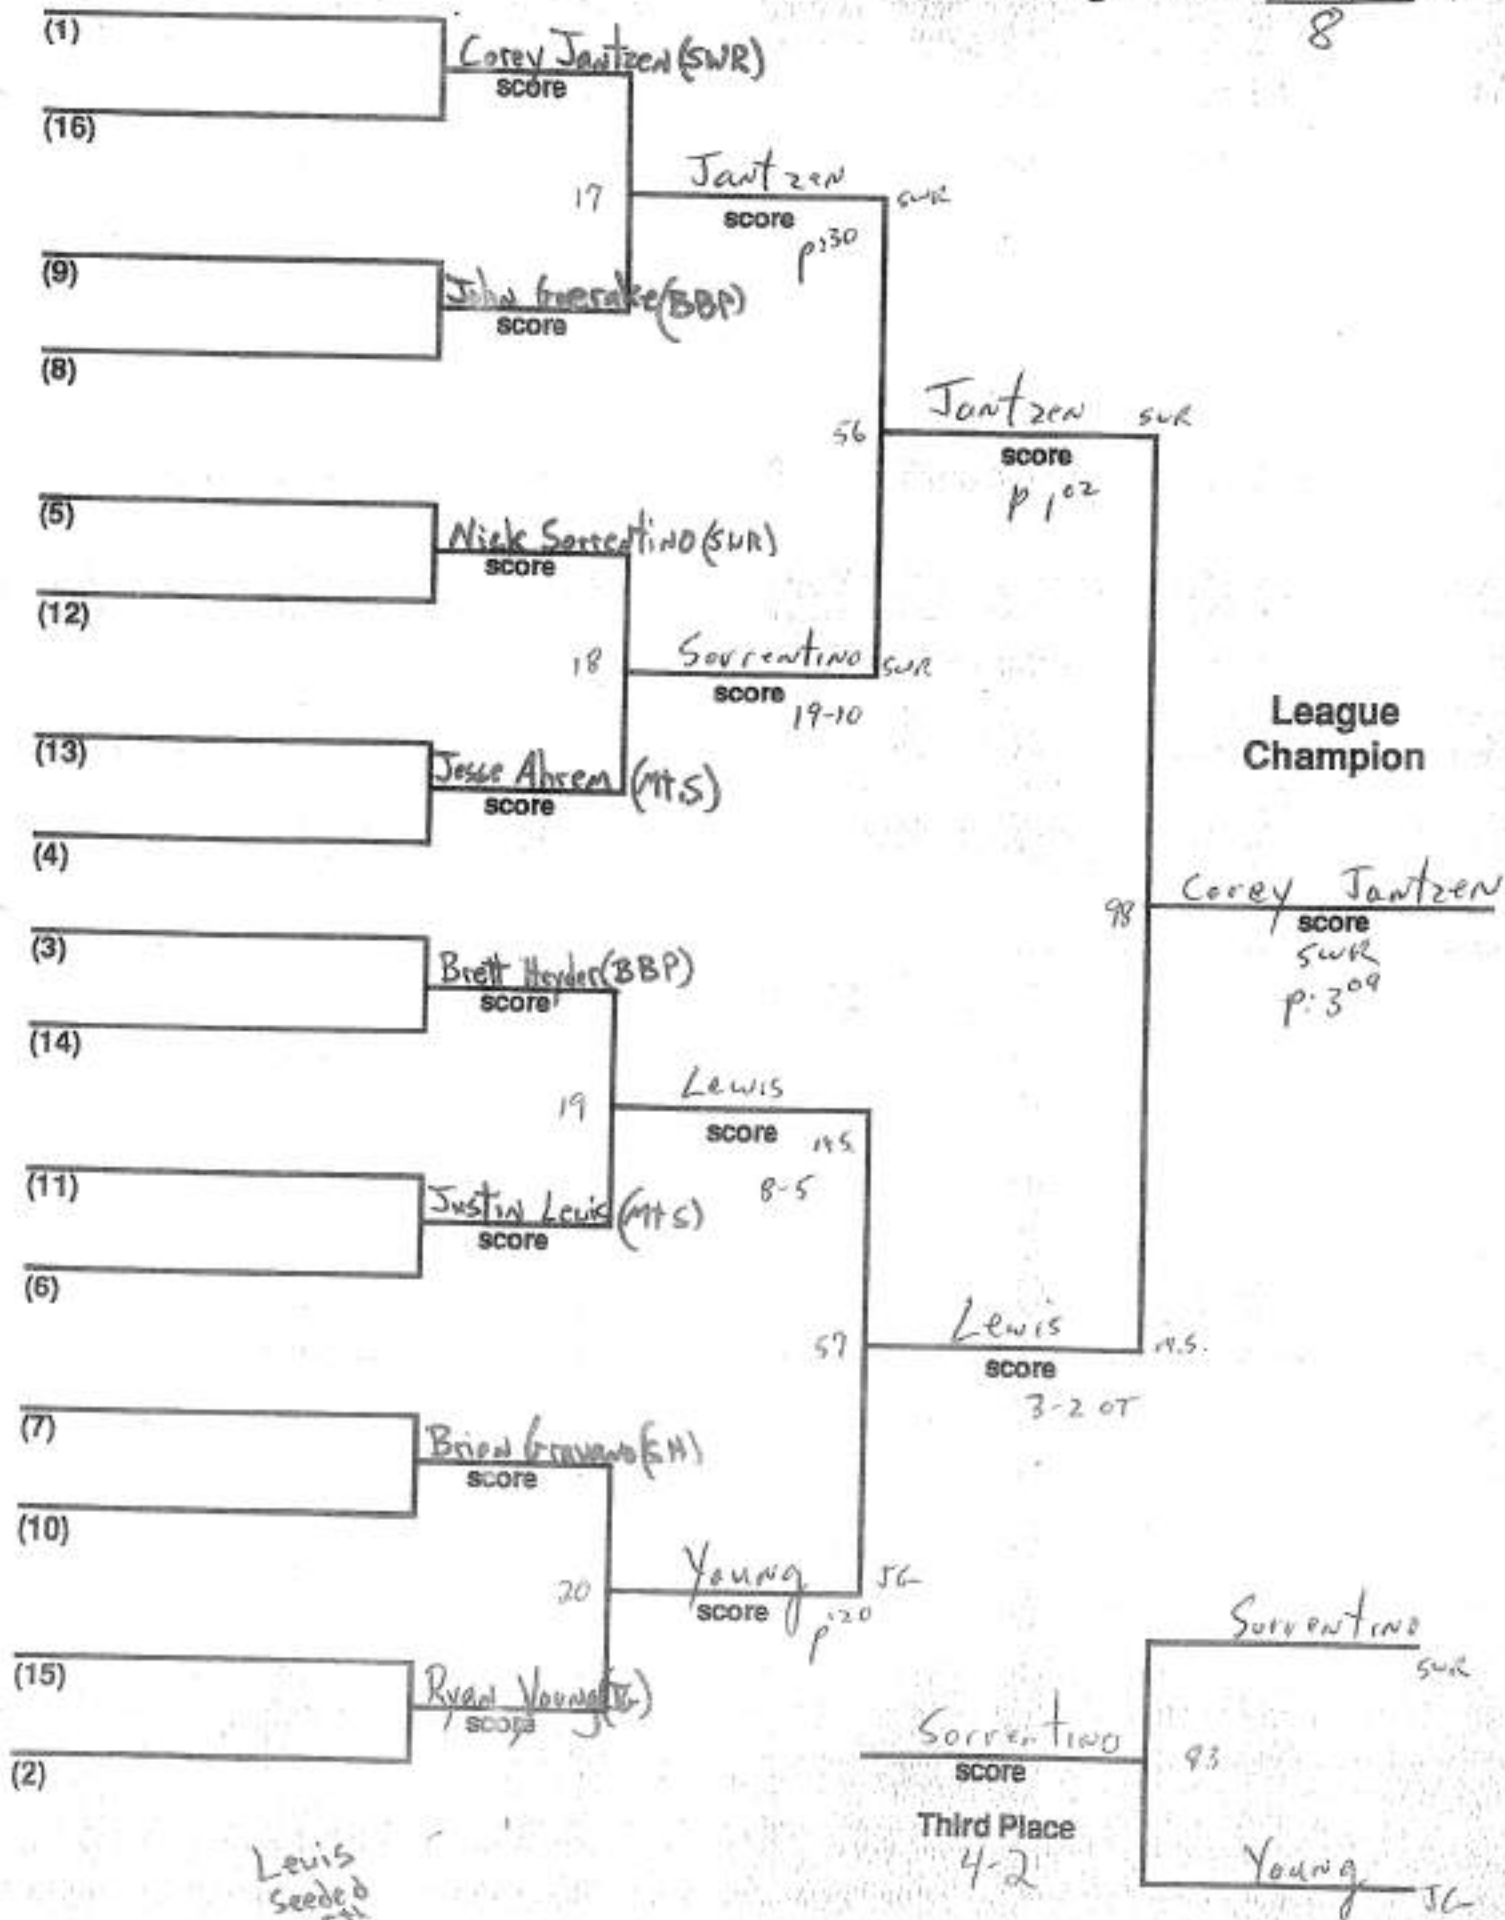

Weight Class 96 lbs.
(8)

5th seed
Dooley
couldn't
take

Gallo
8th
seed

Weight Class 103 lbs.
10

Weight Class $\frac{112}{6}$ lbs.

Weight Class 119 lbs.
8

Lewis Seeded 5th

Weight Class $\frac{125}{10}$ lbs.