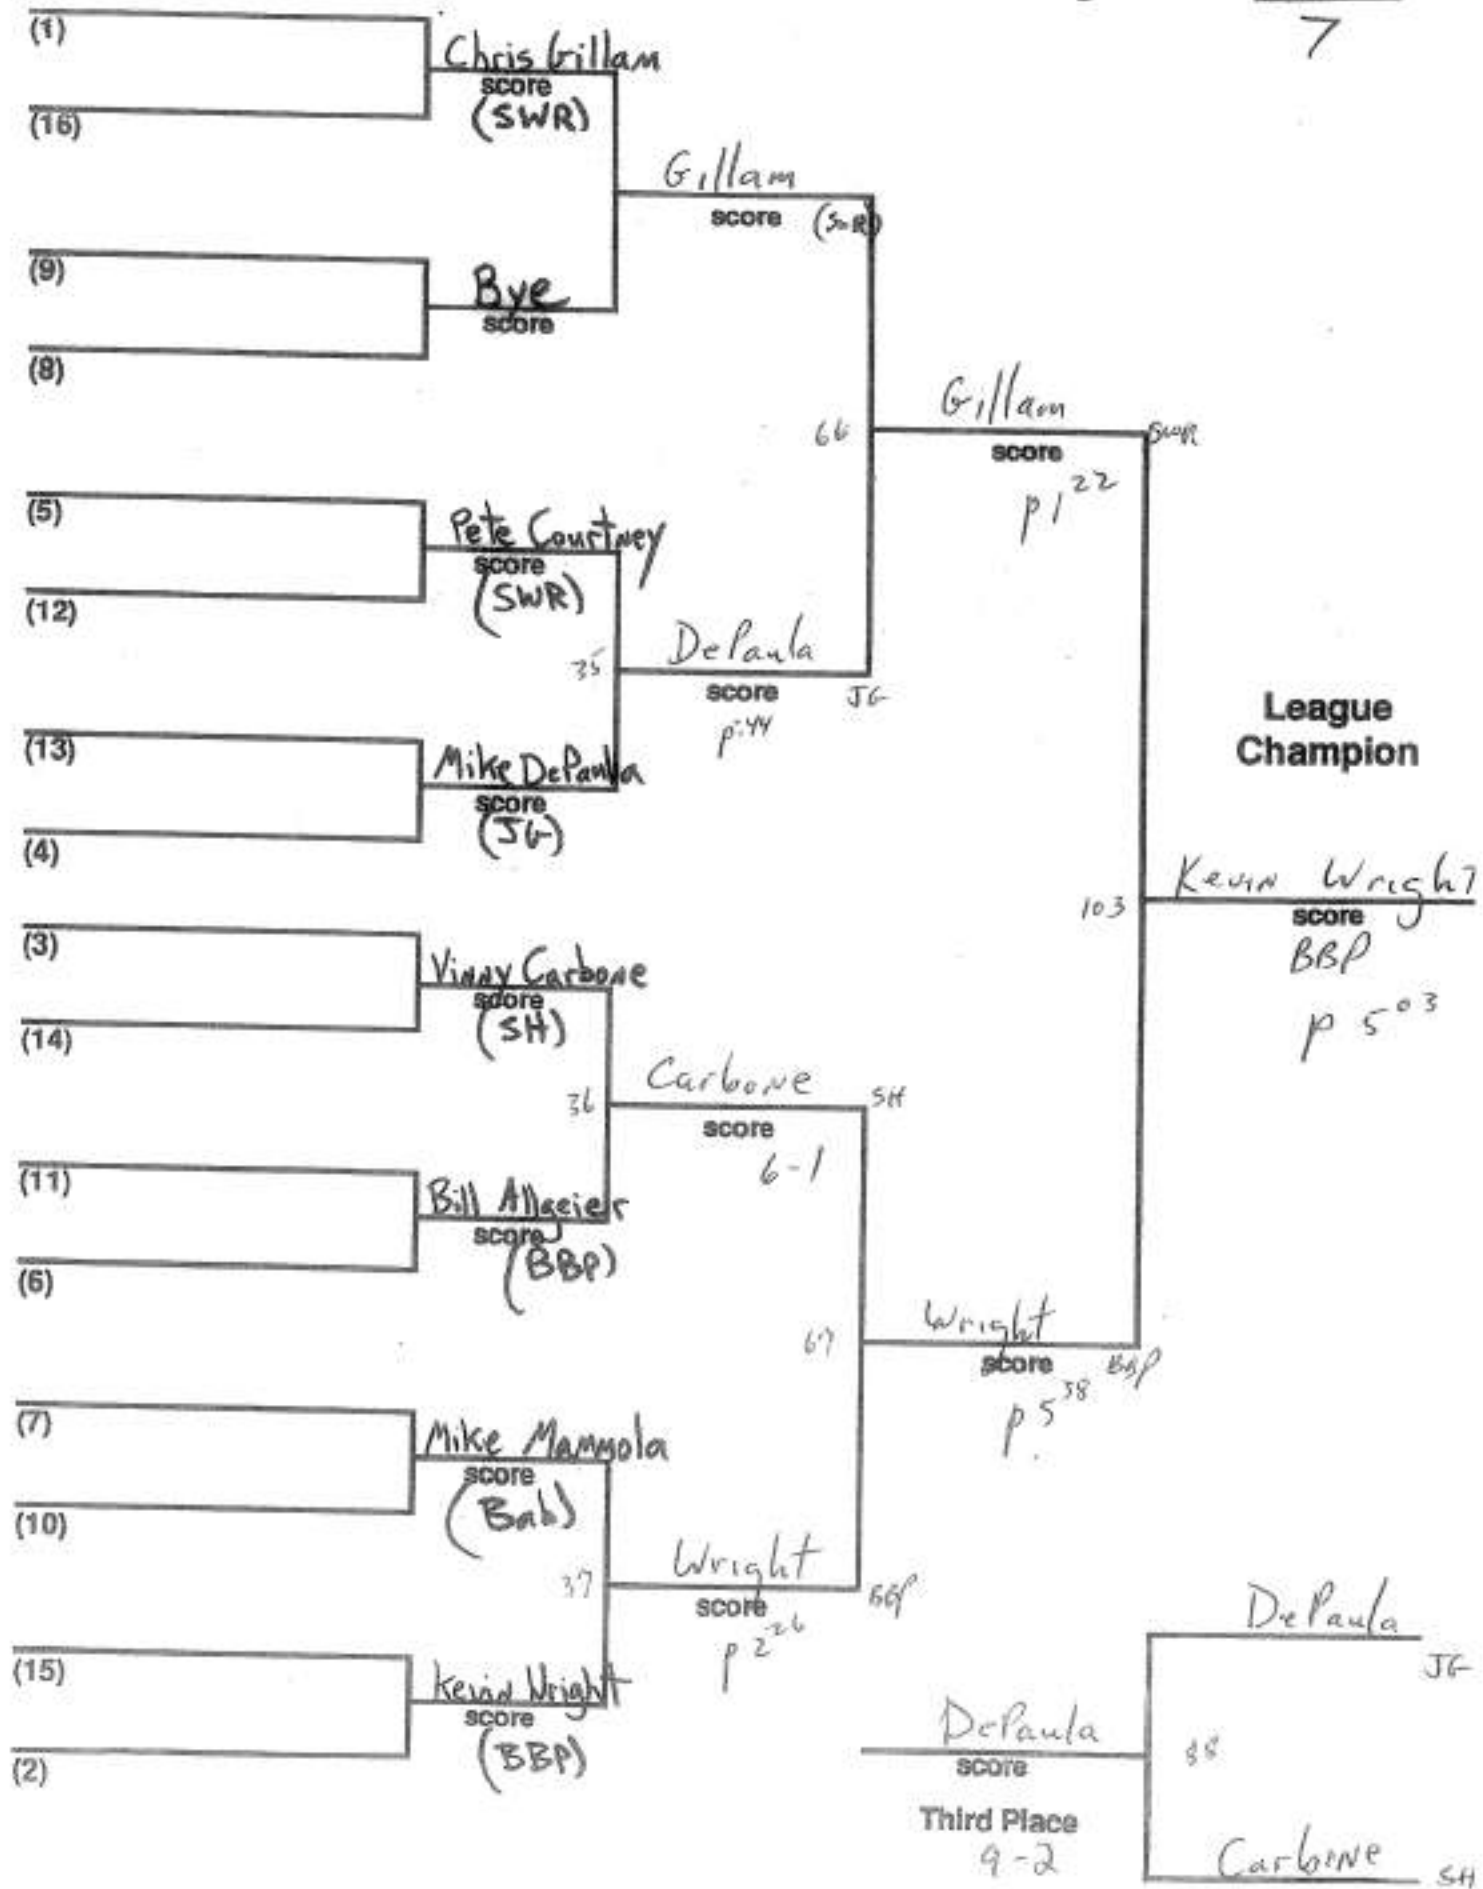

Weight Class 145 lbs.
7