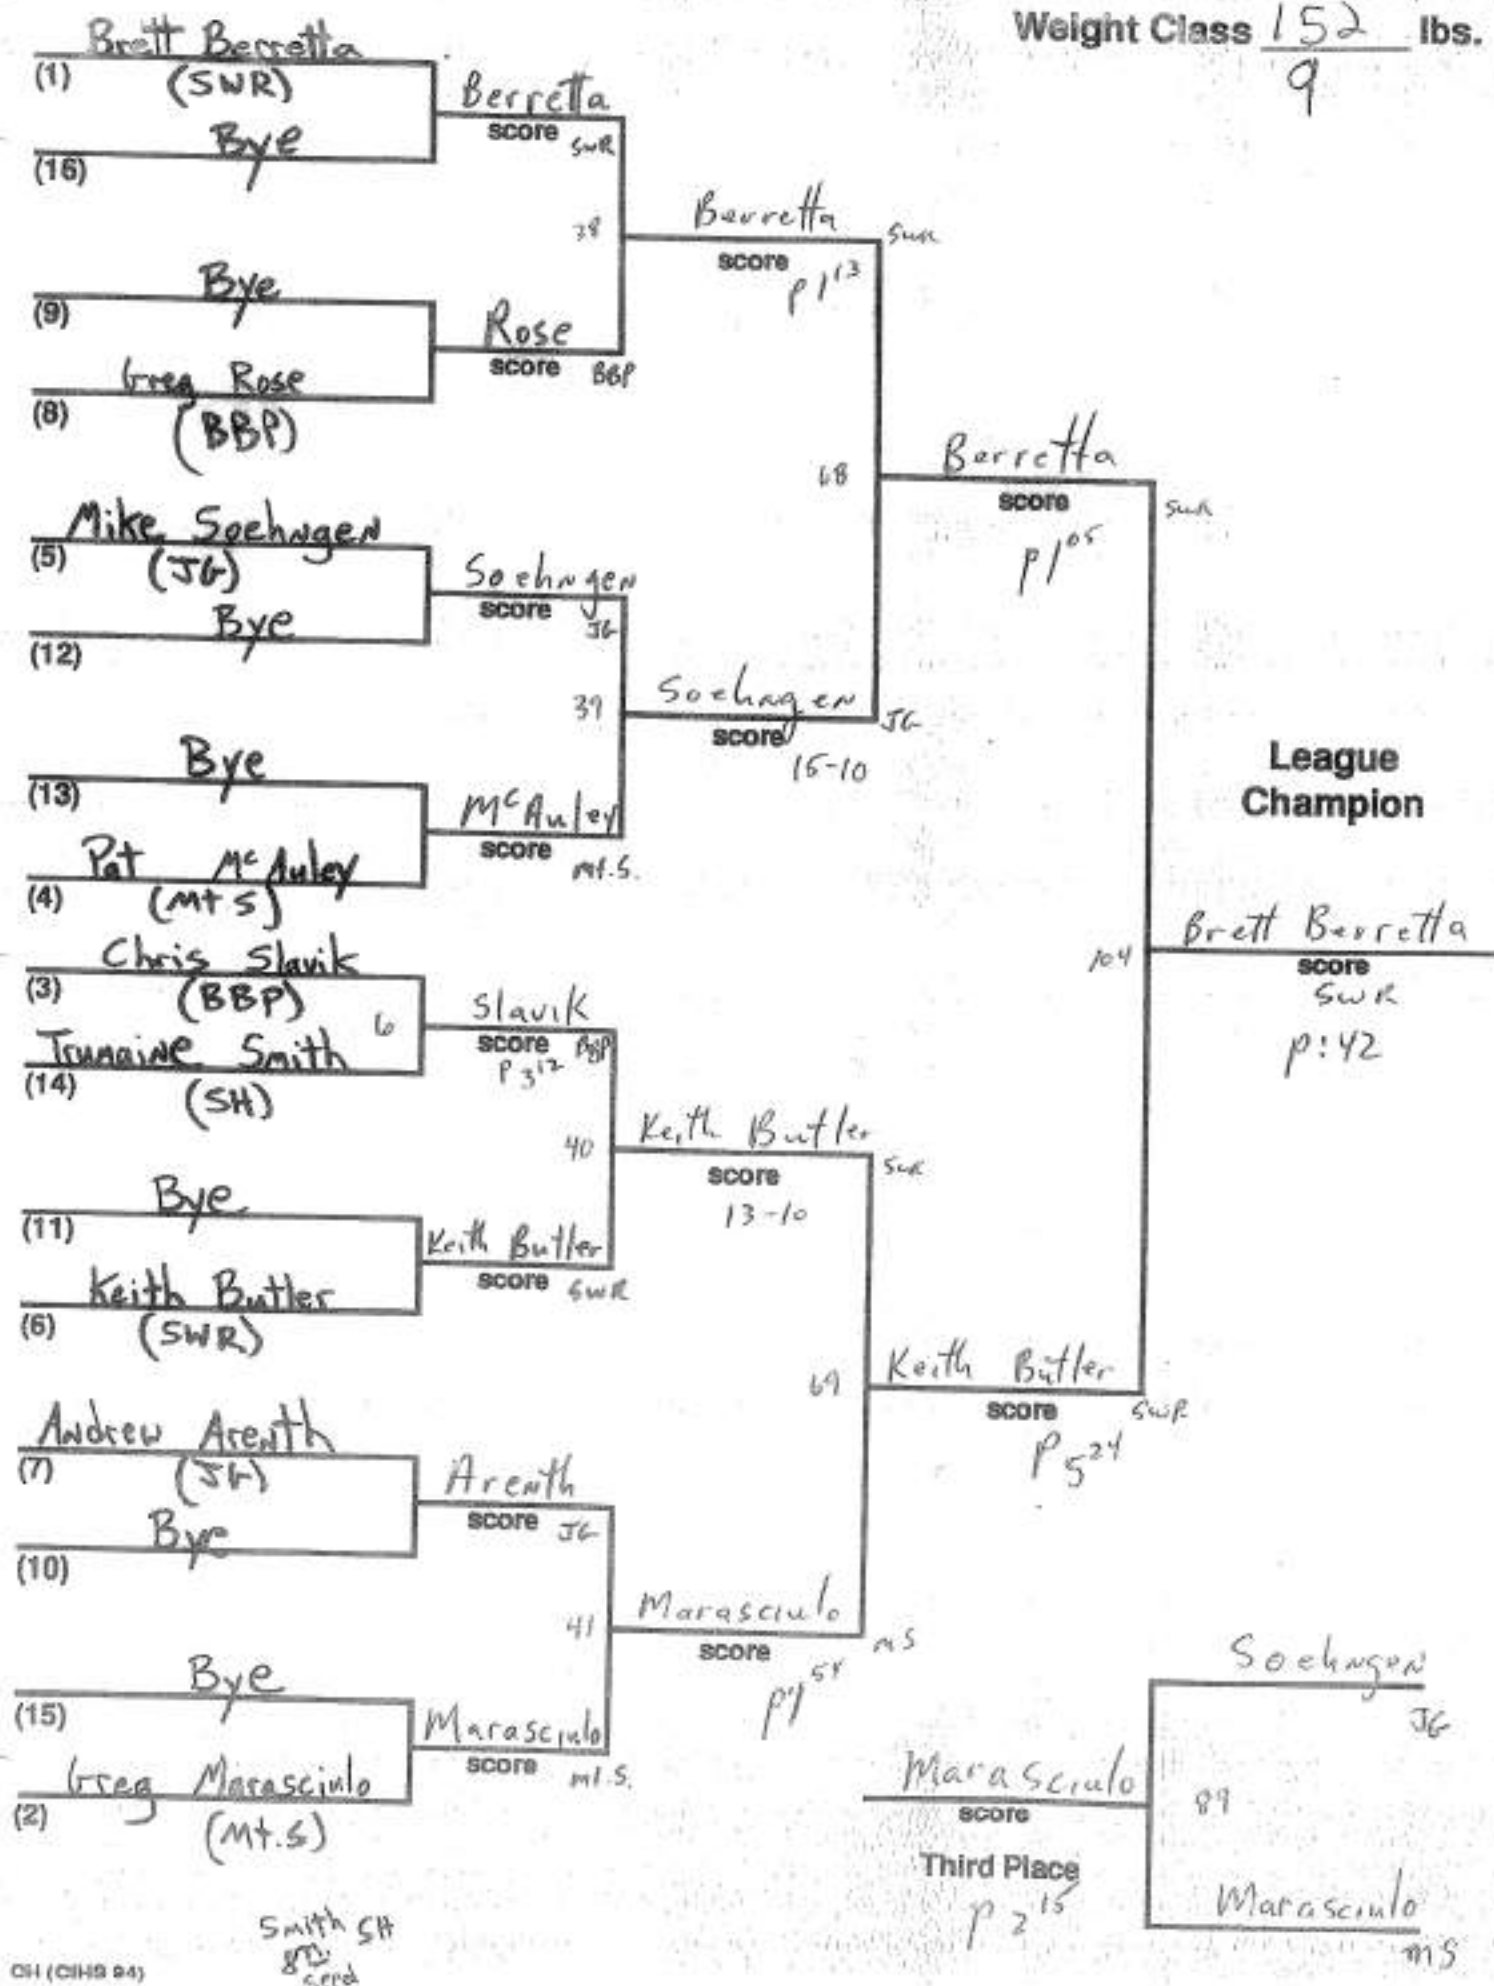

Smith SH
8th
seed