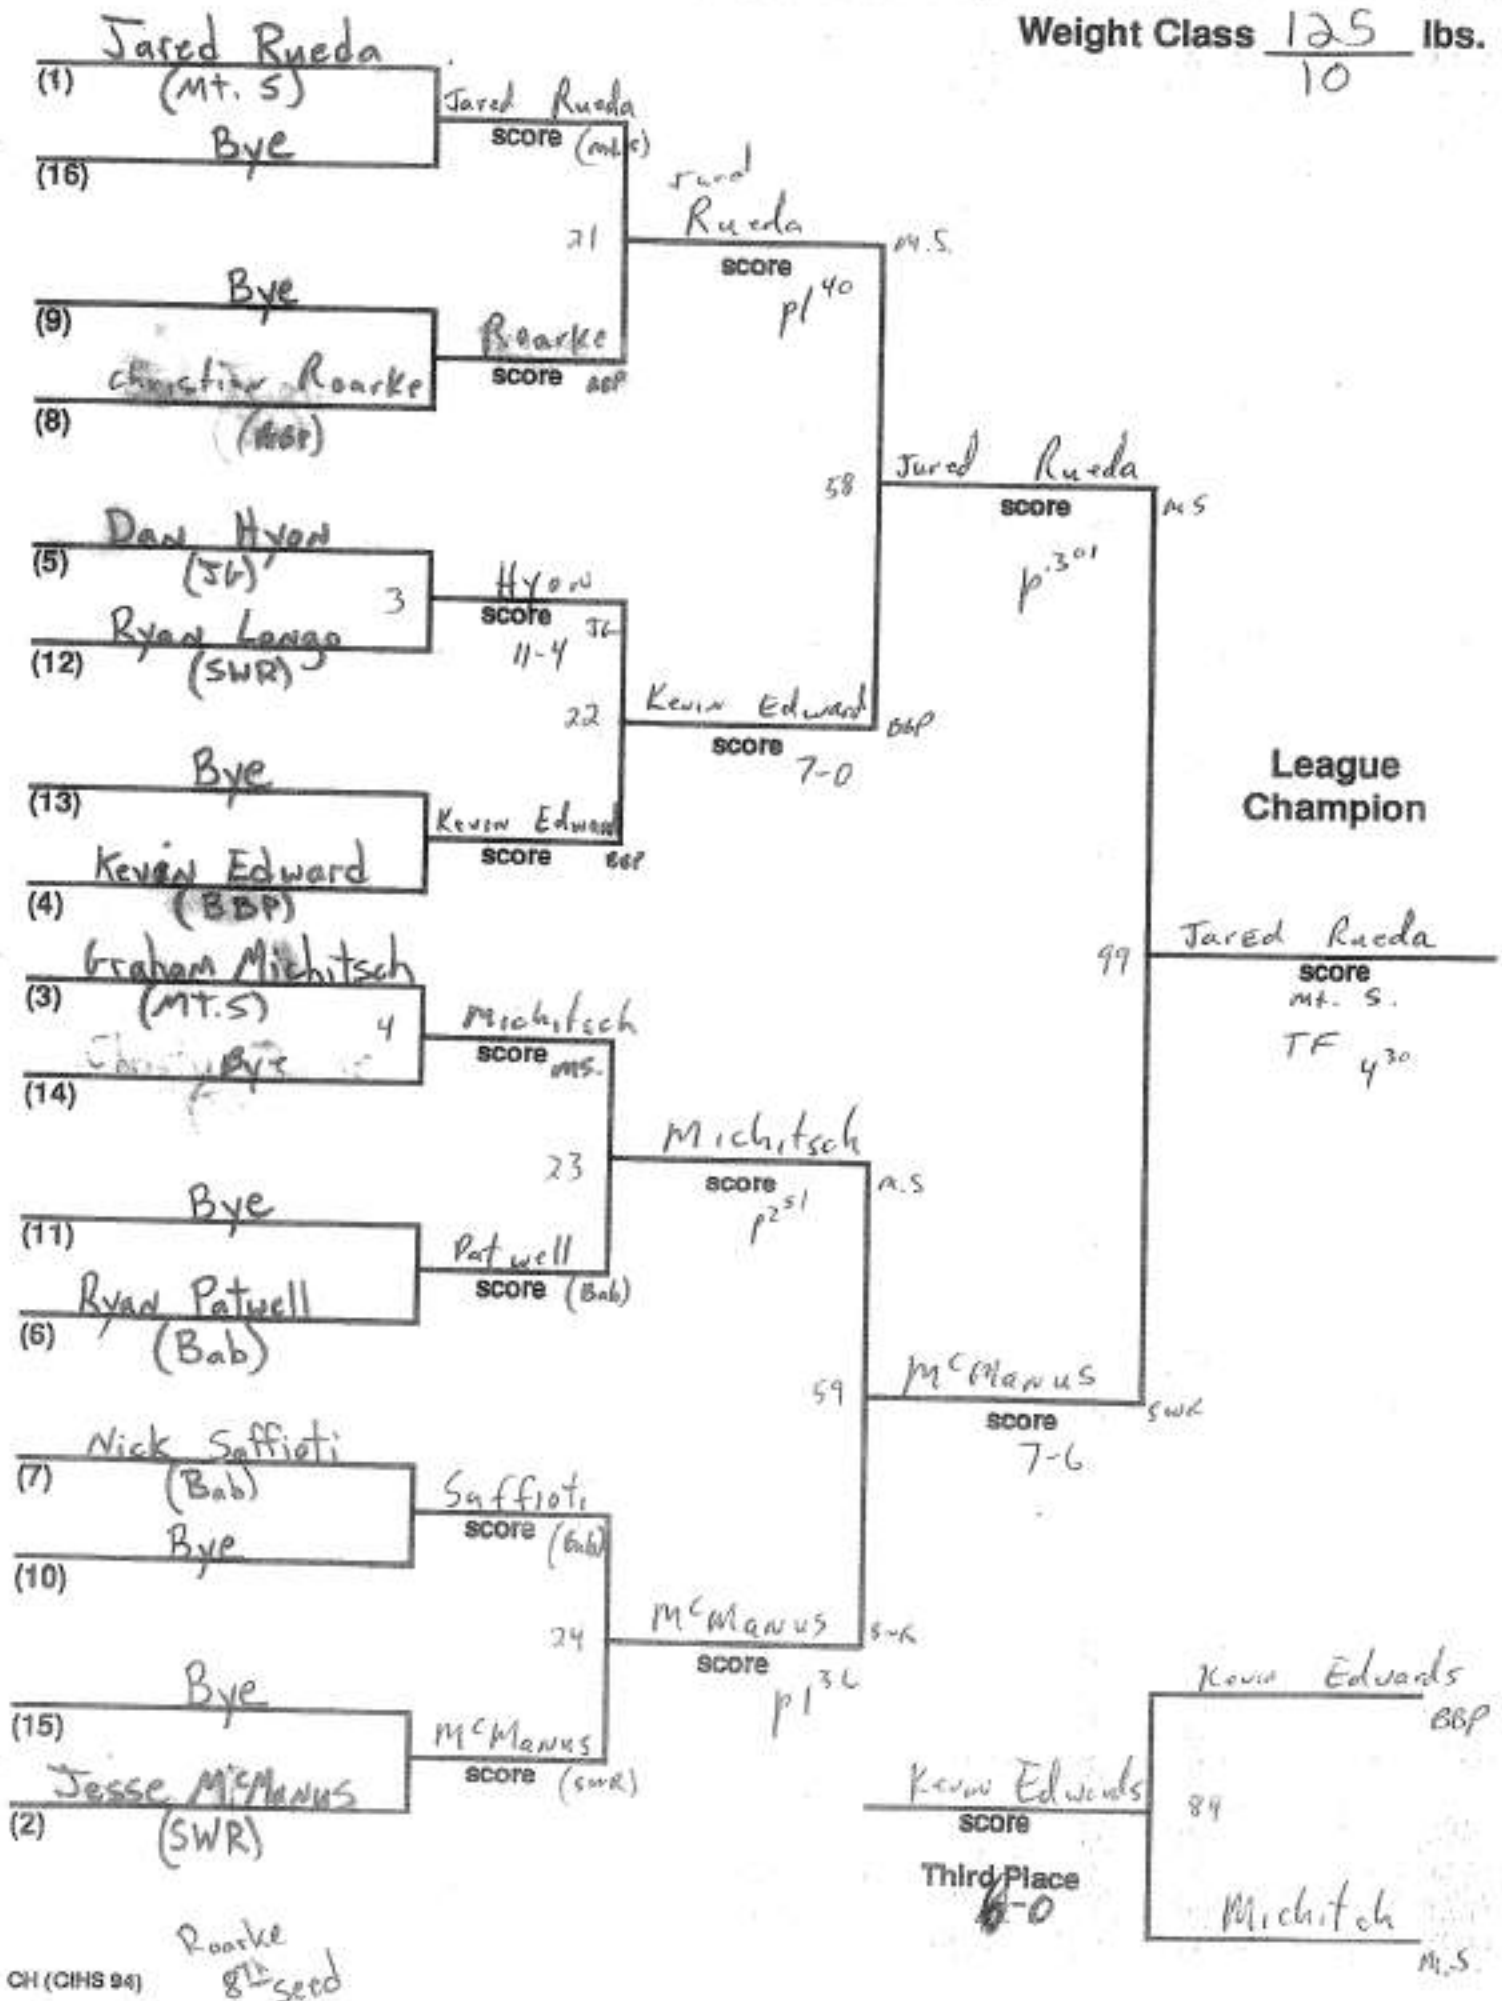

Weight Class 96 lbs.
(8)

5th seed
Dooley
couldn't
take

Gallo
8th
seed

Weight Class 103 lbs.
10

Weight Class $\frac{112}{6}$ lbs.

Weight Class 119 lbs.
8

Lewis Seeded 5th

Weight Class $\frac{125}{10}$ lbs.

Weight Class 215 lbs.
5

Weight Class 275 lb:
5