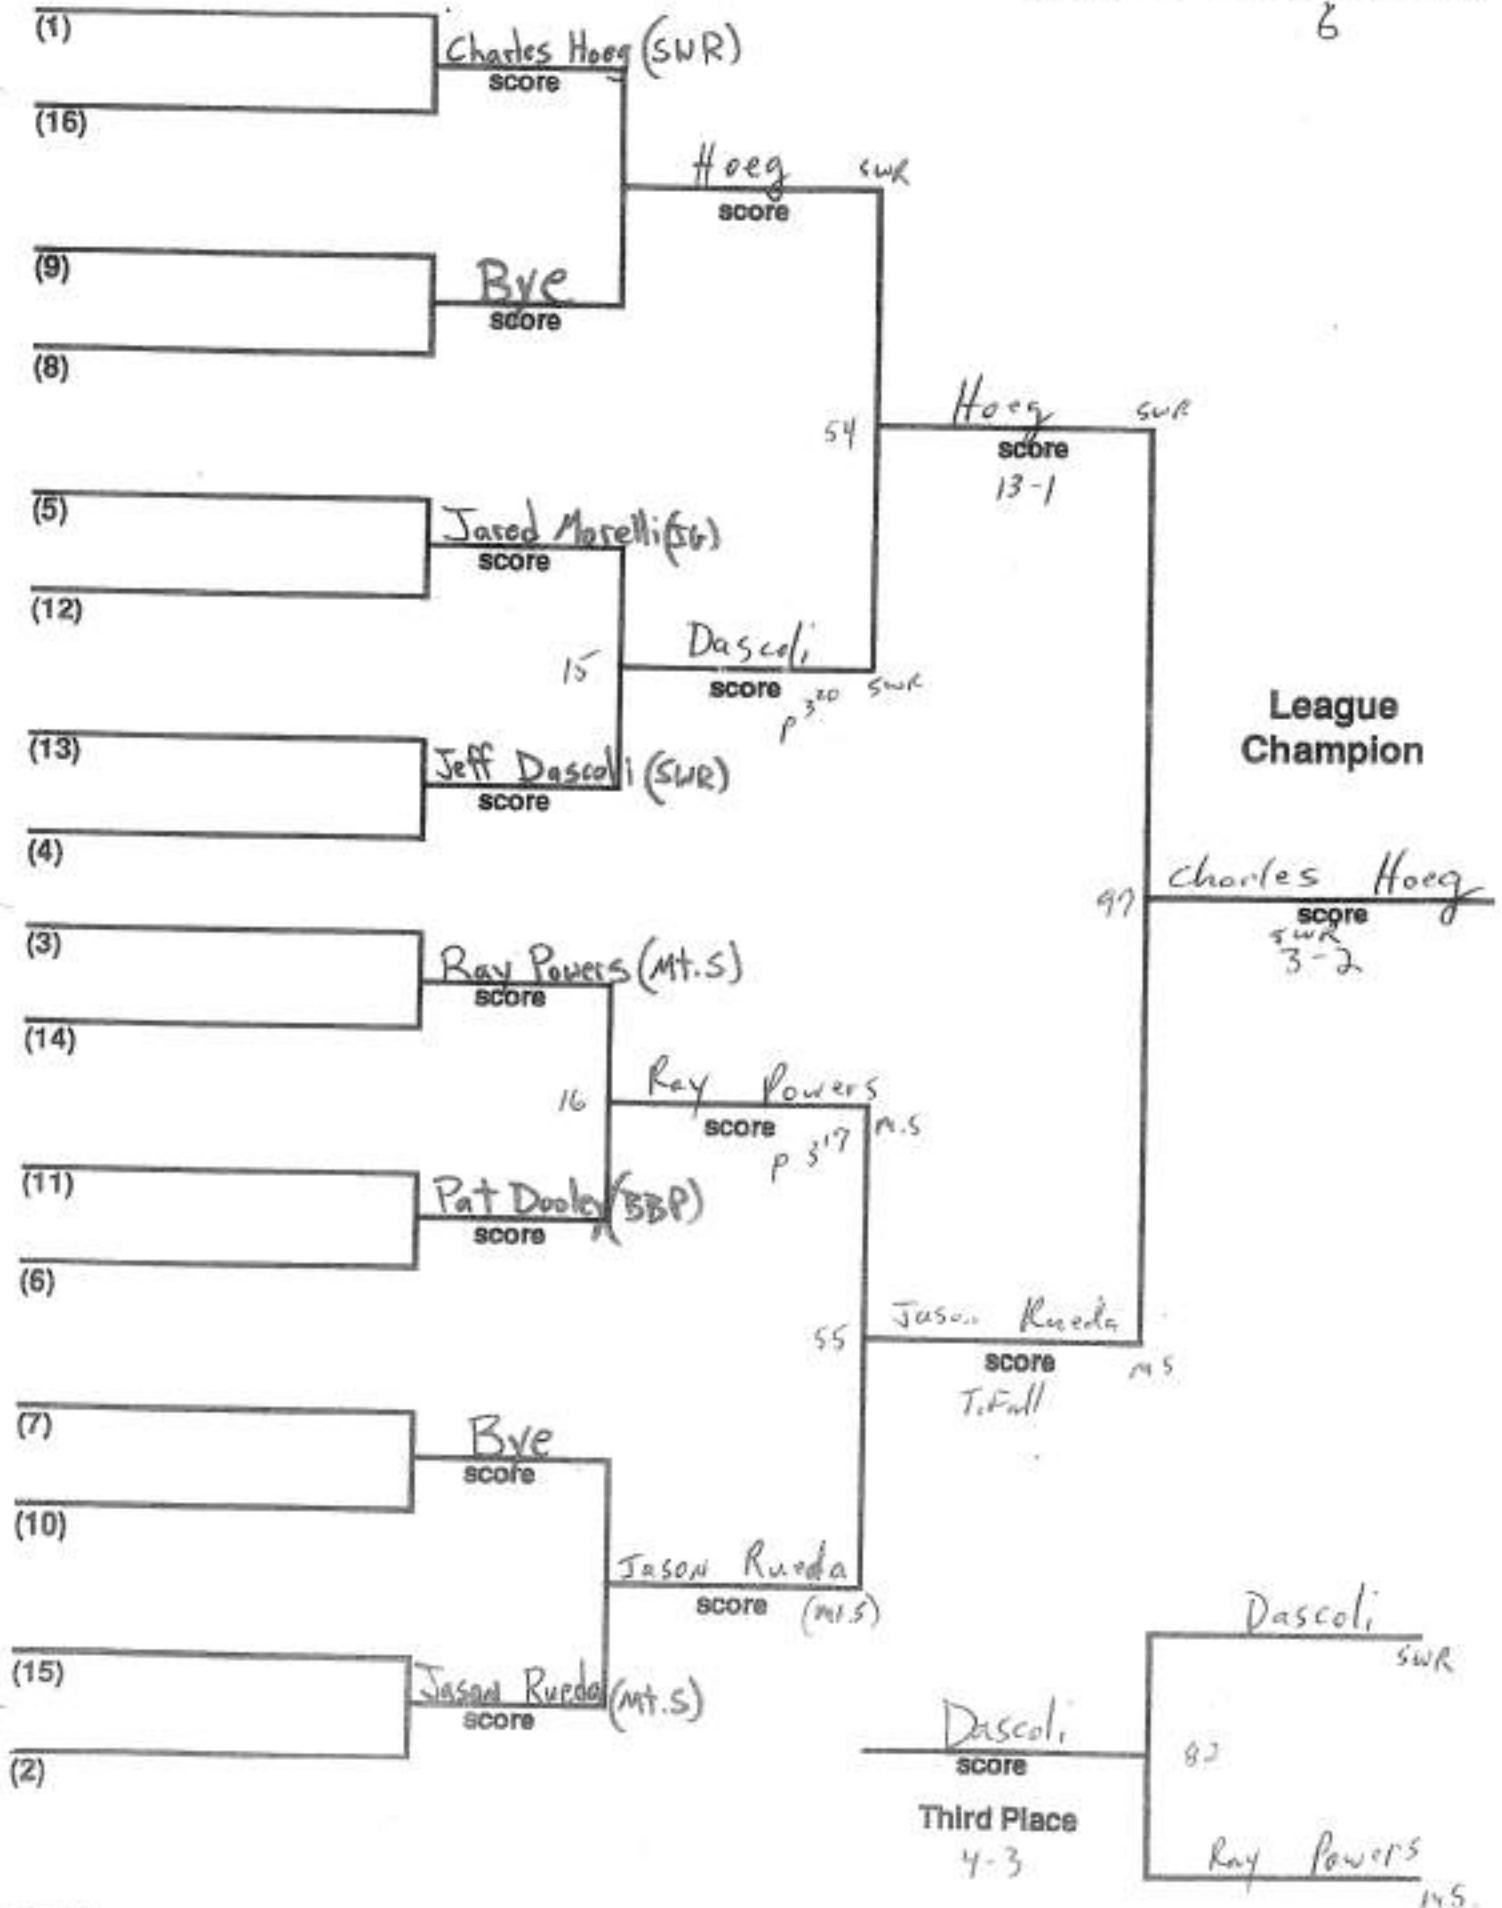

Weight Class 96 lbs.
(8)

5th seed
Dooley
couldn't
take

Gallo
8th
seed

Weight Class 103 lbs.
10

Weight Class $\frac{112}{6}$ lbs.

Weight Class 119 lbs.
8

Lewis Seeded 5th

Weight Class $\frac{125}{10}$ lbs.

Weight Class 215 lbs.
5

Weight Class 275 lb:
5