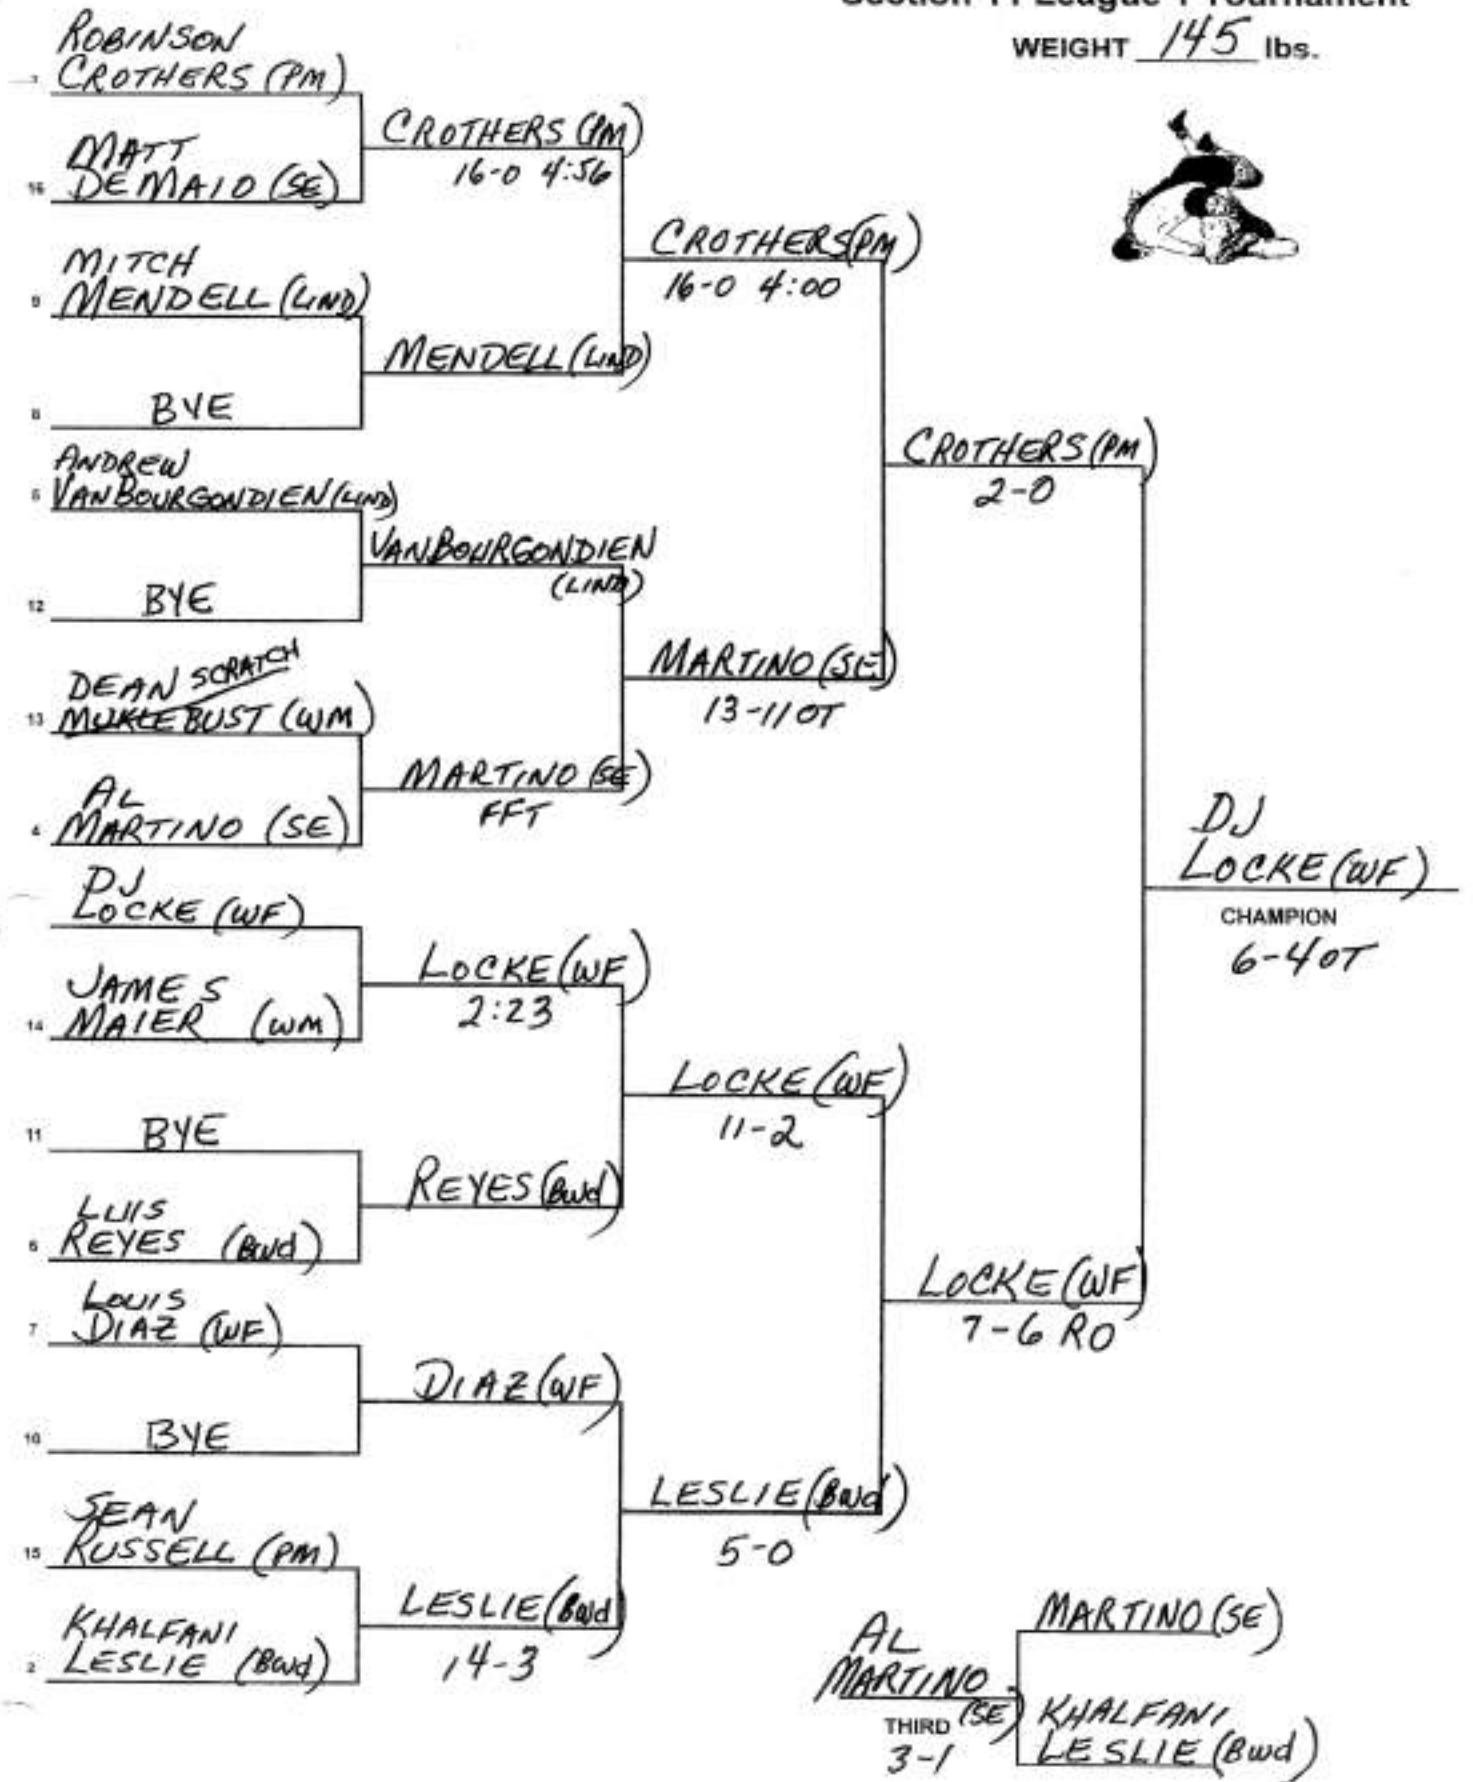

WEIGHT 140 lbs.

SEED 7

Section 11 League 1 Tournament

WEIGHT 145 lbs.

Section 11 League 1 Tournament

WEIGHT 152 lbs.

SEED 7

Section 11 League 1 Tournament