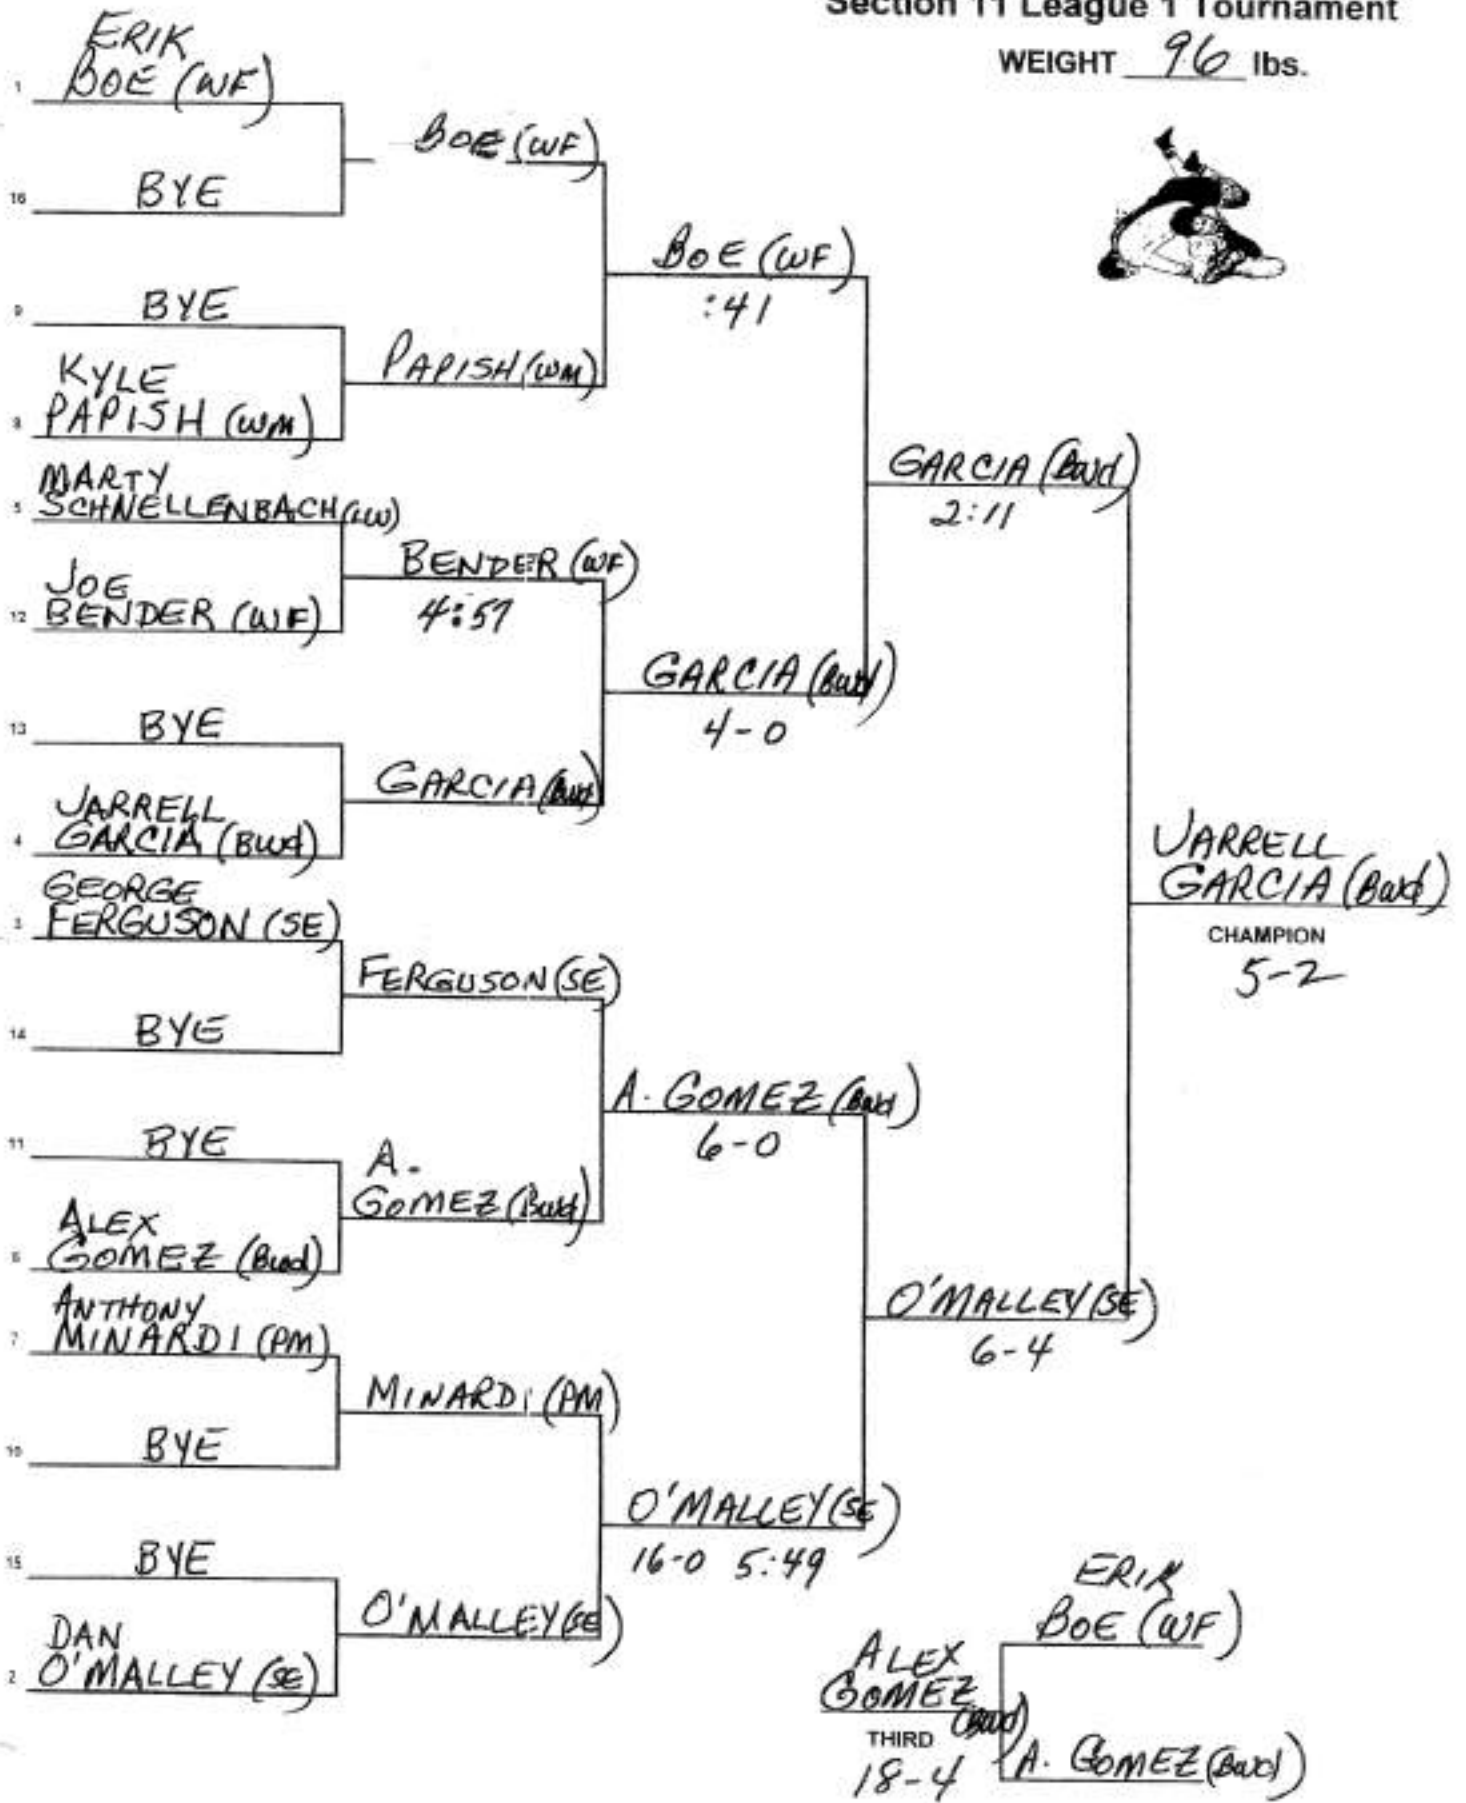

Section 11 League 1 Tournament

WEIGHT 96 lbs.

Section 11 League 1 Tournament

WEIGHT 103 lbs.

Section 11 League 1 Tournament

WEIGHT 112 lbs.

Section 11 League 1 Tournament

WEIGHT 119 lbs.

SEED 7

Section 11 League 1 Tournament

WEIGHT 125 lbs.

Section 11 League 1 Tournament

WEIGHT 130 lbs.

Section 11 League 1 Tournament

WEIGHT 135 lbs.

Section 11 League 1 Tournament

WEIGHT 215 lbs.

Section 11 League 1 Tournament

WEIGHT 275 lbs.