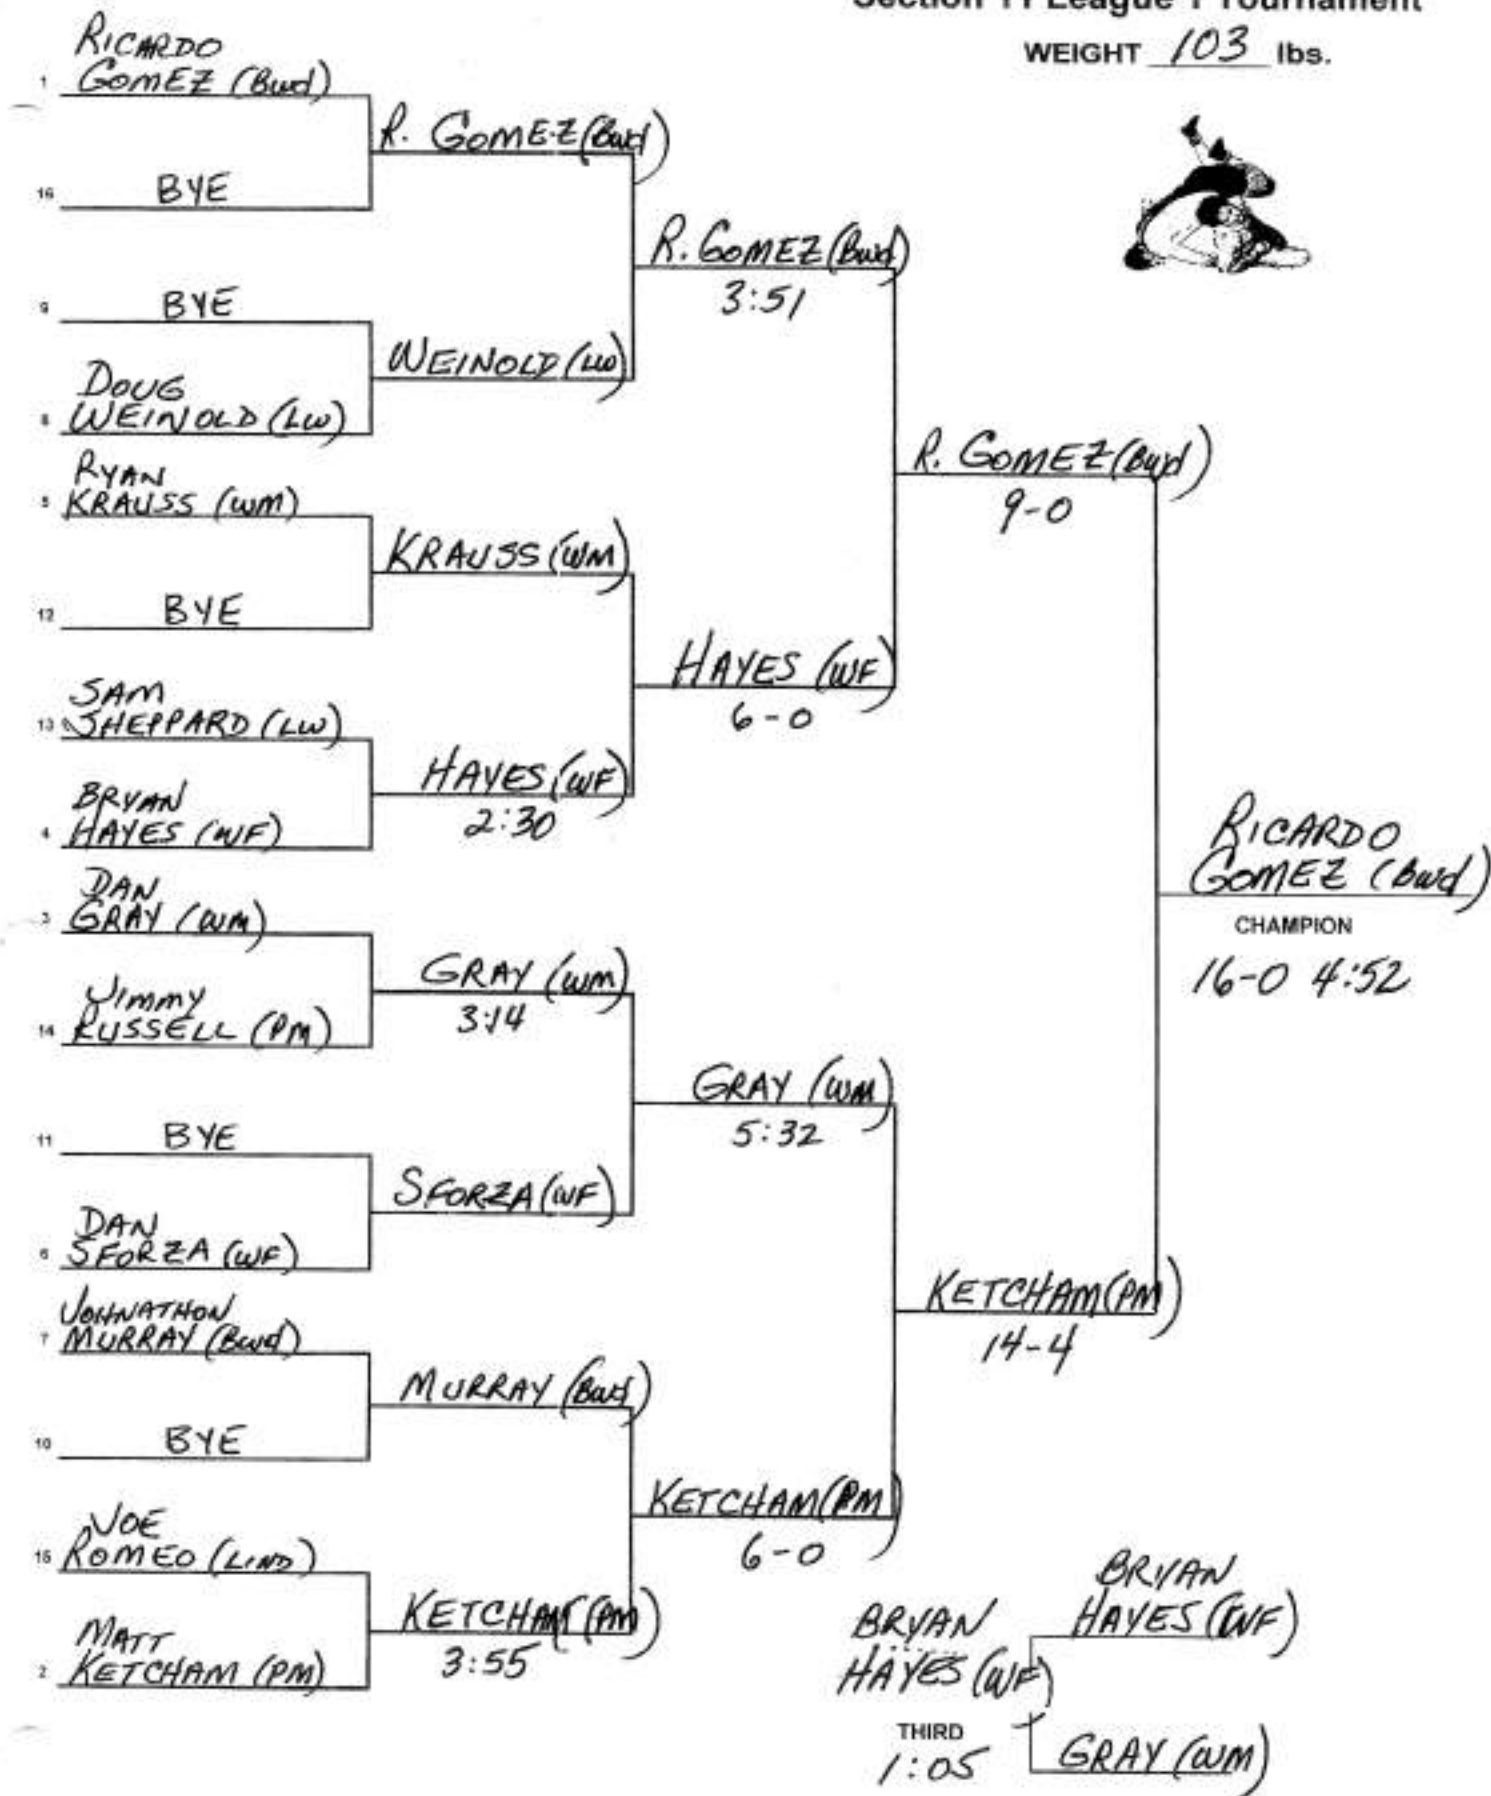

Section 11 League 1 Tournament

WEIGHT 96 lbs.

Section 11 League 1 Tournament

WEIGHT 103 lbs.

Section 11 League 1 Tournament

WEIGHT 112 lbs.

Section 11 League 1 Tournament

WEIGHT 119 lbs.

SEED 7

Section 11 League 1 Tournament

WEIGHT 125 lbs.

Section 11 League 1 Tournament

WEIGHT 130 lbs.

Section 11 League 1 Tournament

WEIGHT 135 lbs.

Section 11 League 1 Tournament