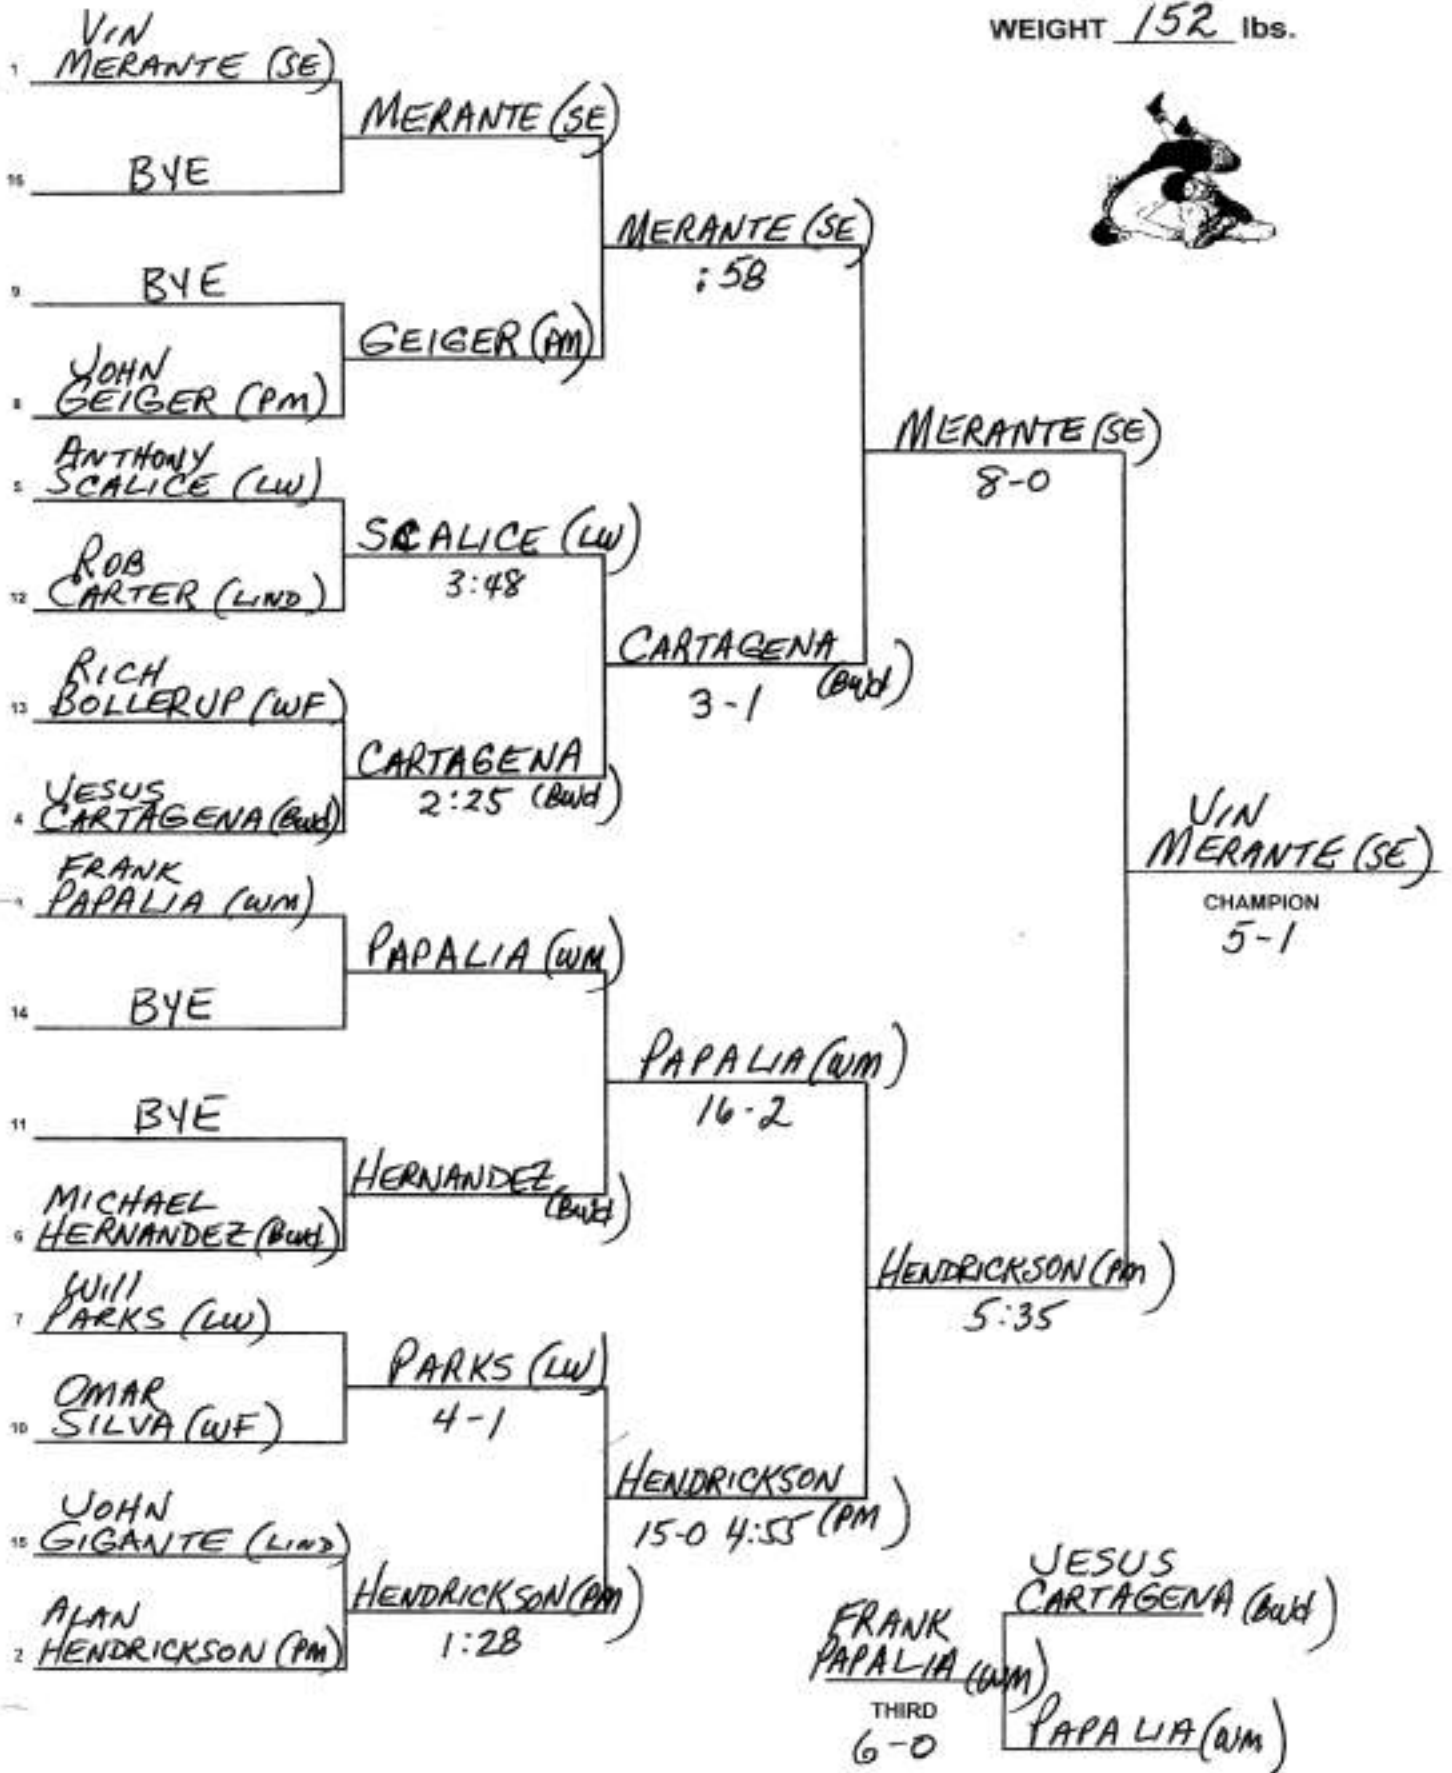

WEIGHT 140 lbs.

SEED 7

Section 11 League 1 Tournament

WEIGHT 145 lbs.

Section 11 League 1 Tournament

WEIGHT 152 lbs.

SEED 7

Section 11 League 1 Tournament