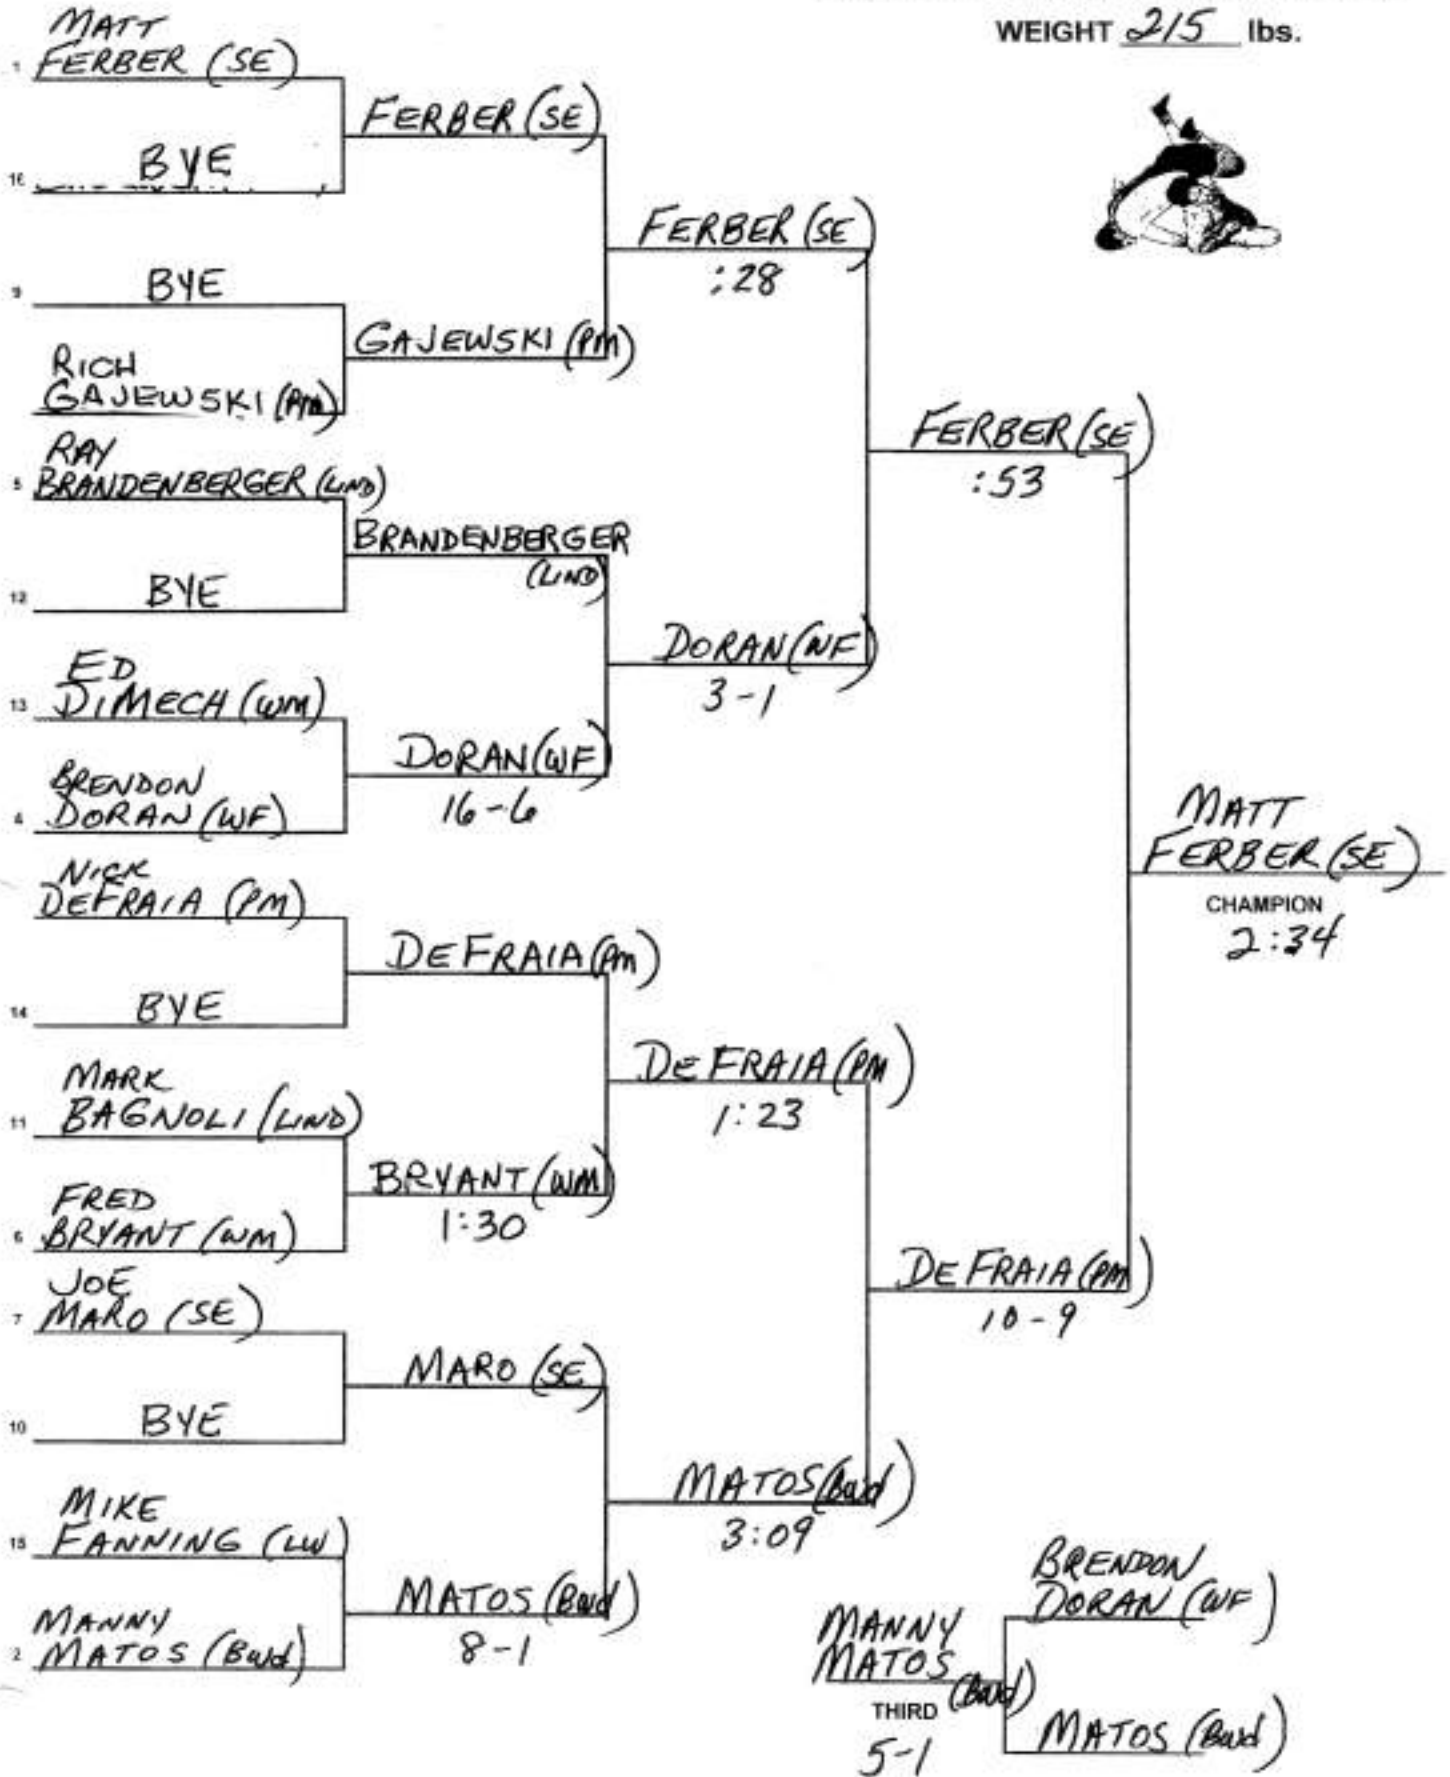

Section 11 League 1 Tournament

WEIGHT 215 lbs.