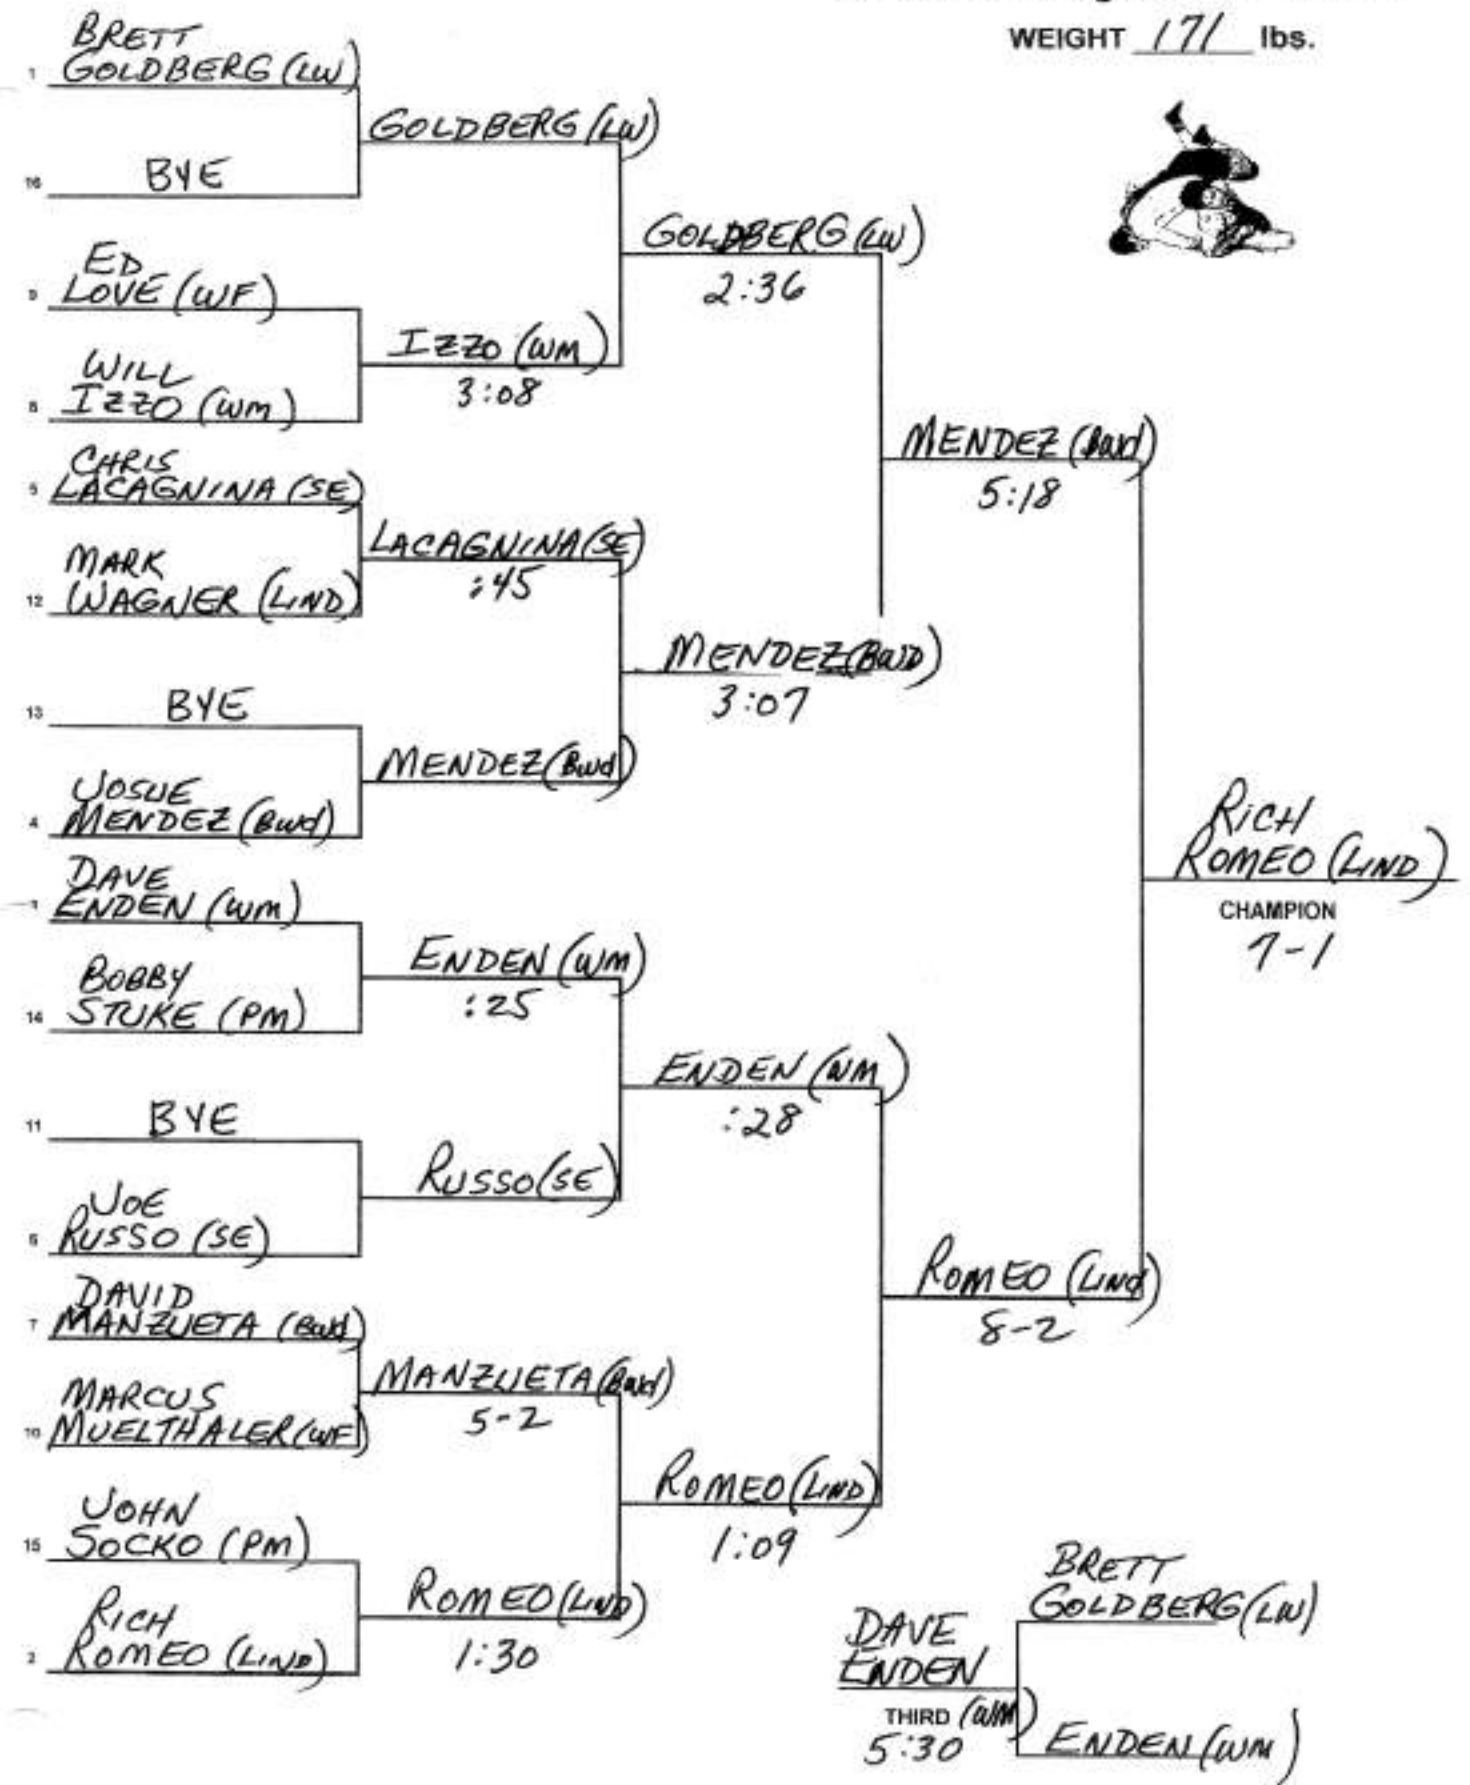

Section 11 League 1 Tournament

WEIGHT 171 lbs.

SEED 8