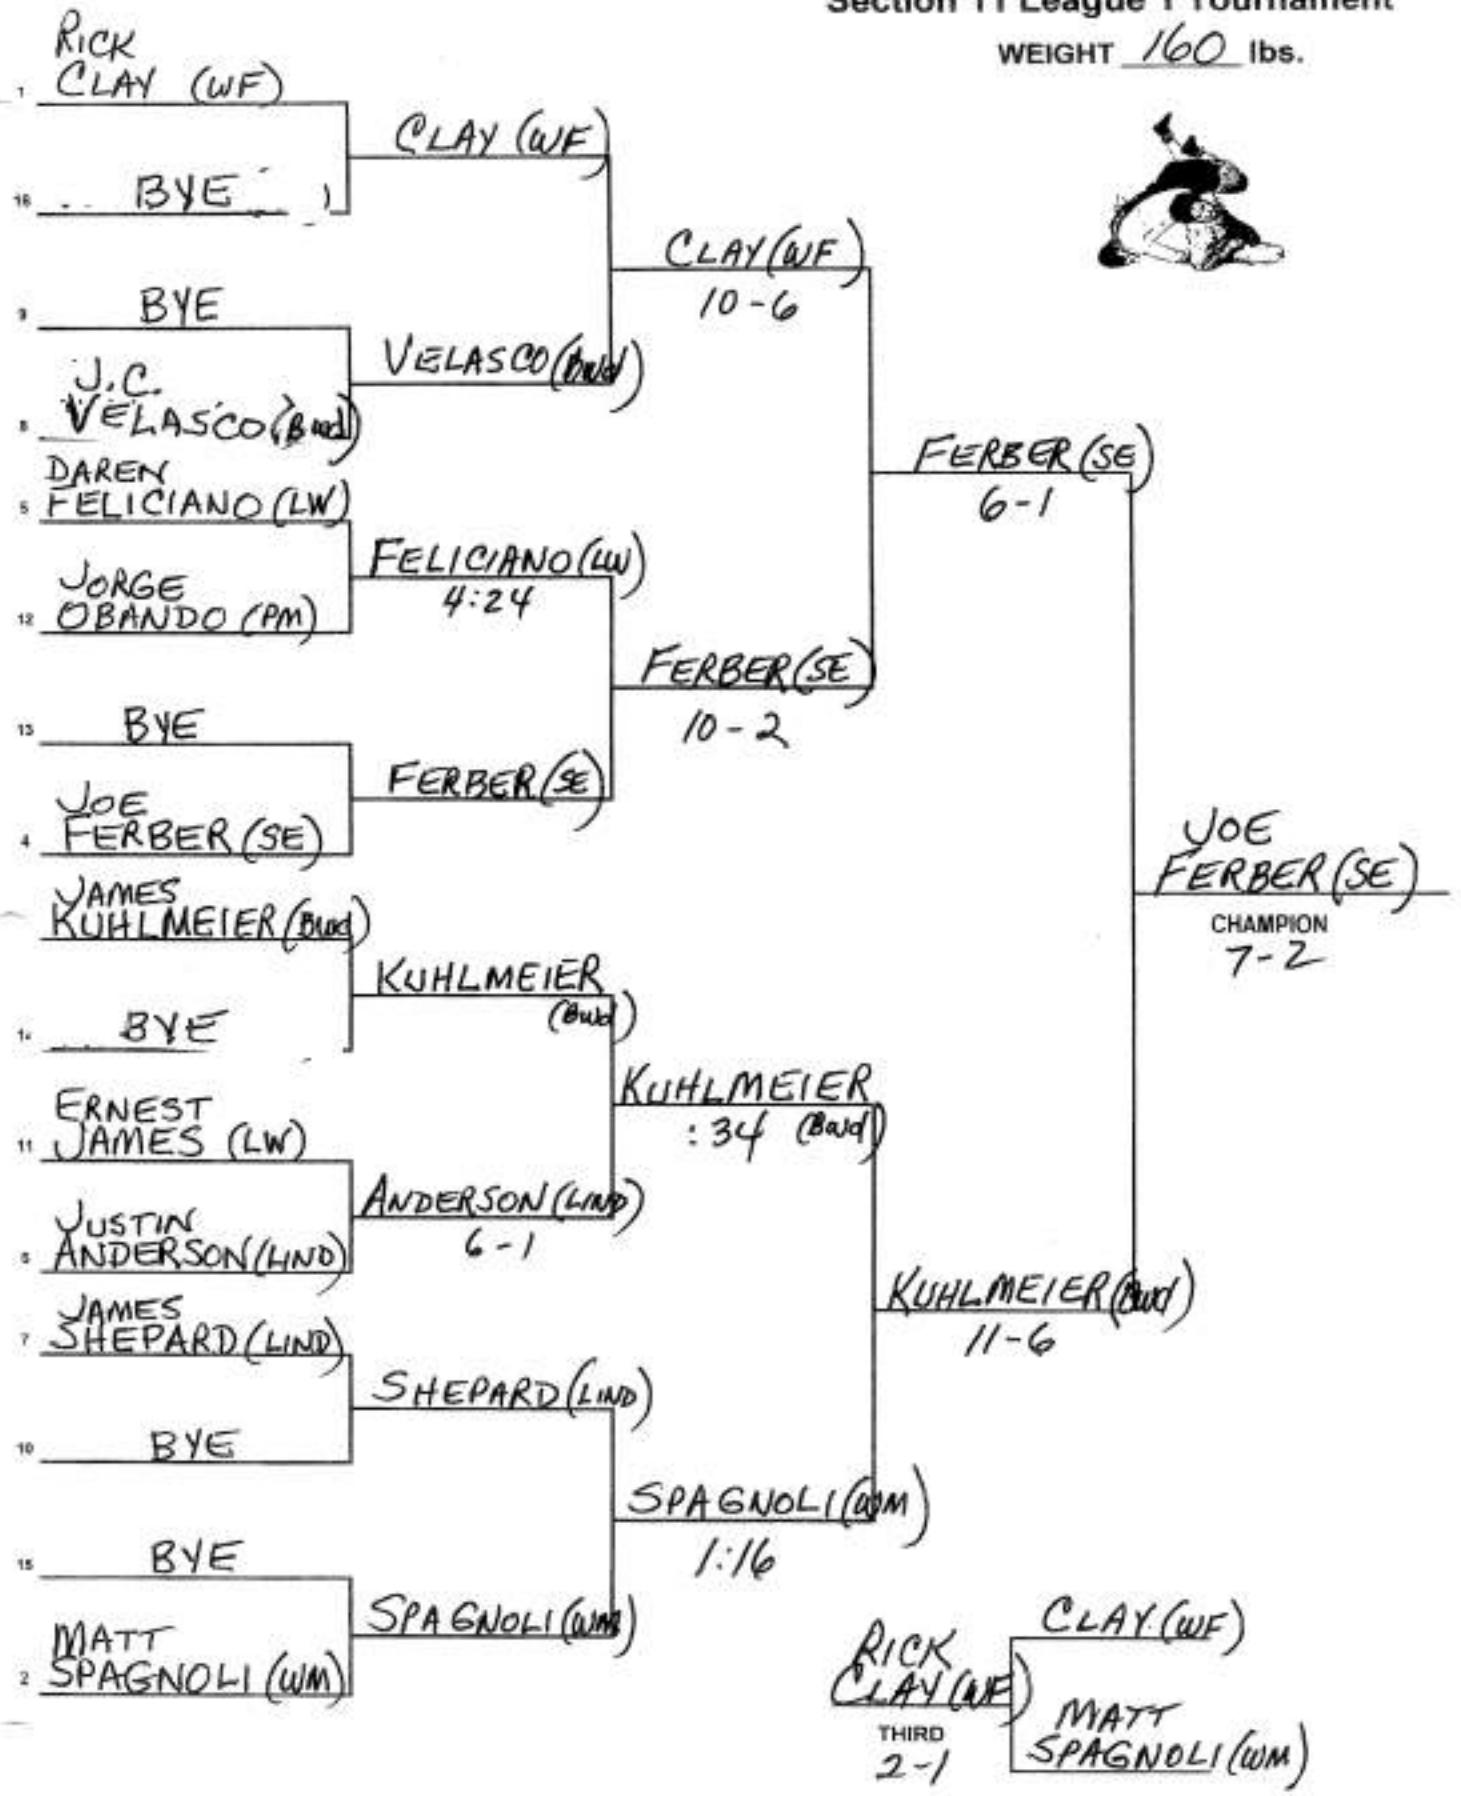

Section 11 League 1 Tournament

WEIGHT 160 lbs.