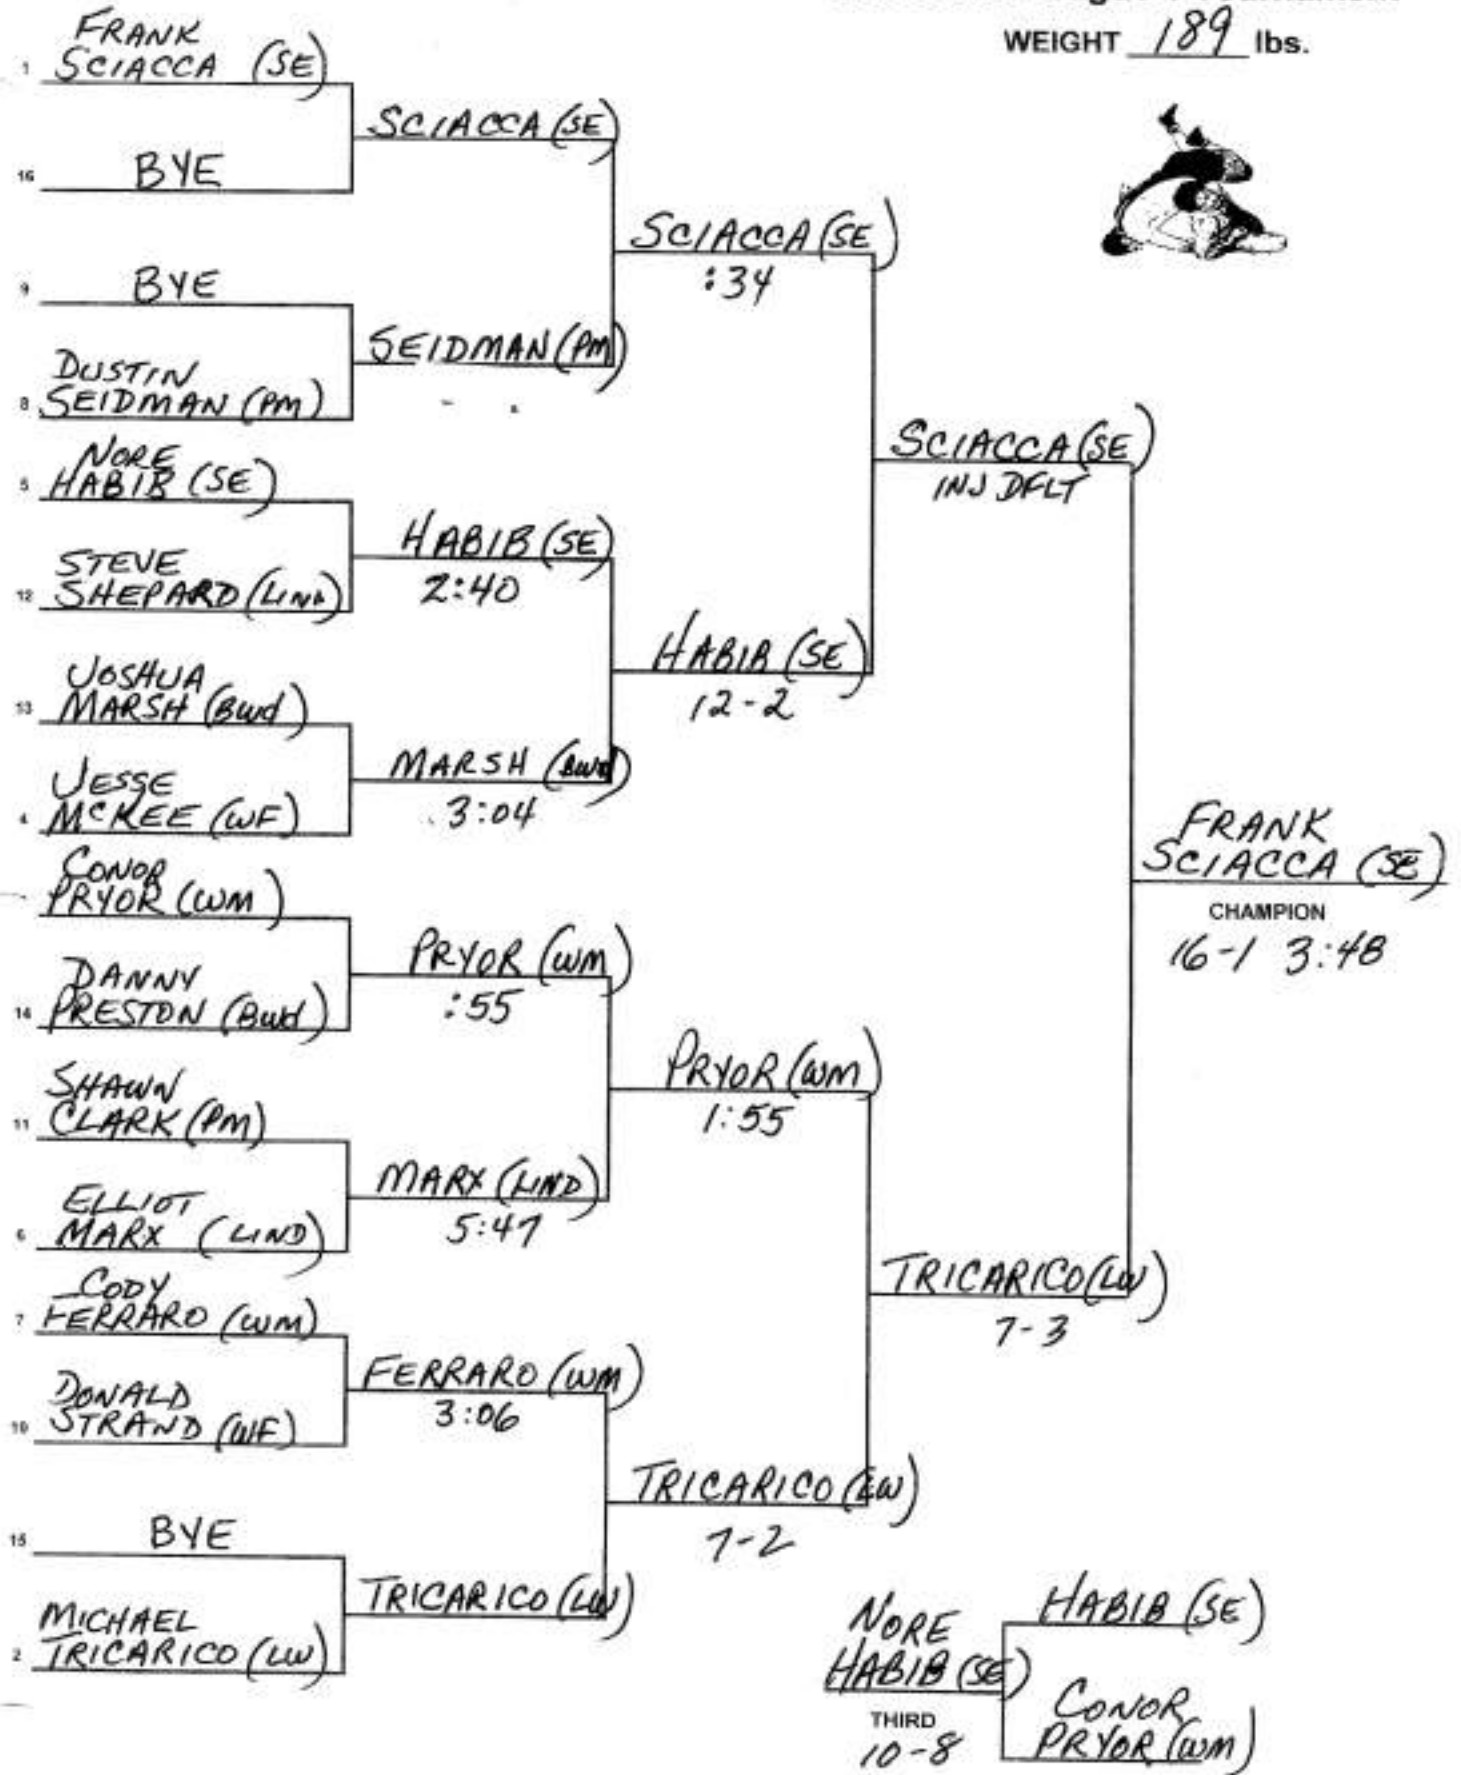

WEIGHT 160 lbs.

Section 11 League 1 Tournament

WEIGHT 171 lbs.

SEED 8

Section 11 League 1 Tournament

WEIGHT 189 lbs.

SEED 7

Section 11 League 1 Tournament