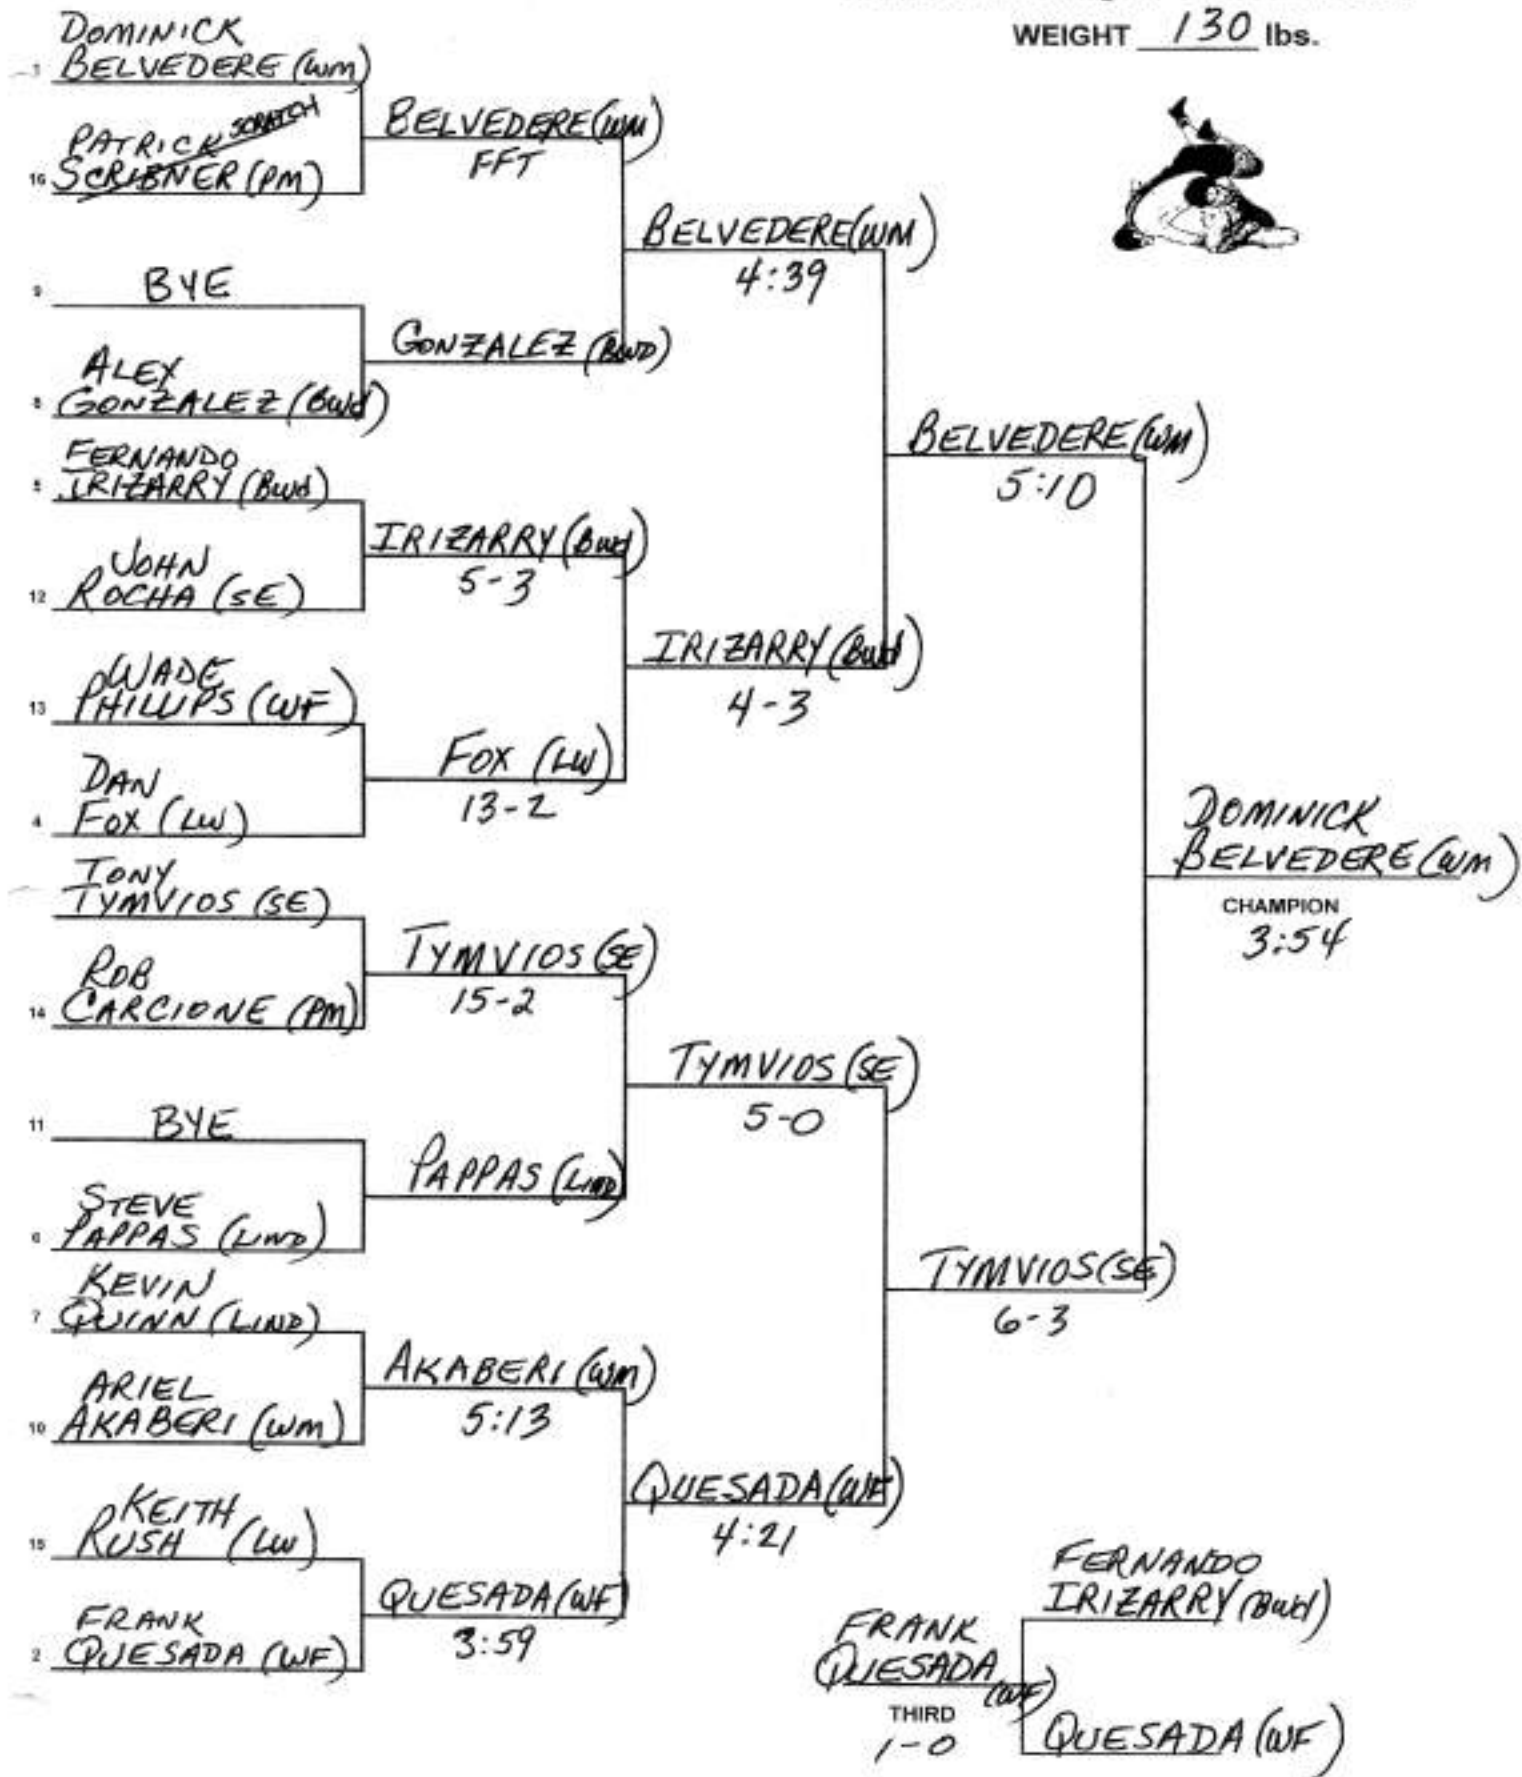

SEED 7

Section 11 League 1 Tournament

WEIGHT 125 lbs.

Section 11 League 1 Tournament

WEIGHT 130 lbs.

Section 11 League 1 Tournament

WEIGHT 135 lbs.

Section 11 League 1 Tournament