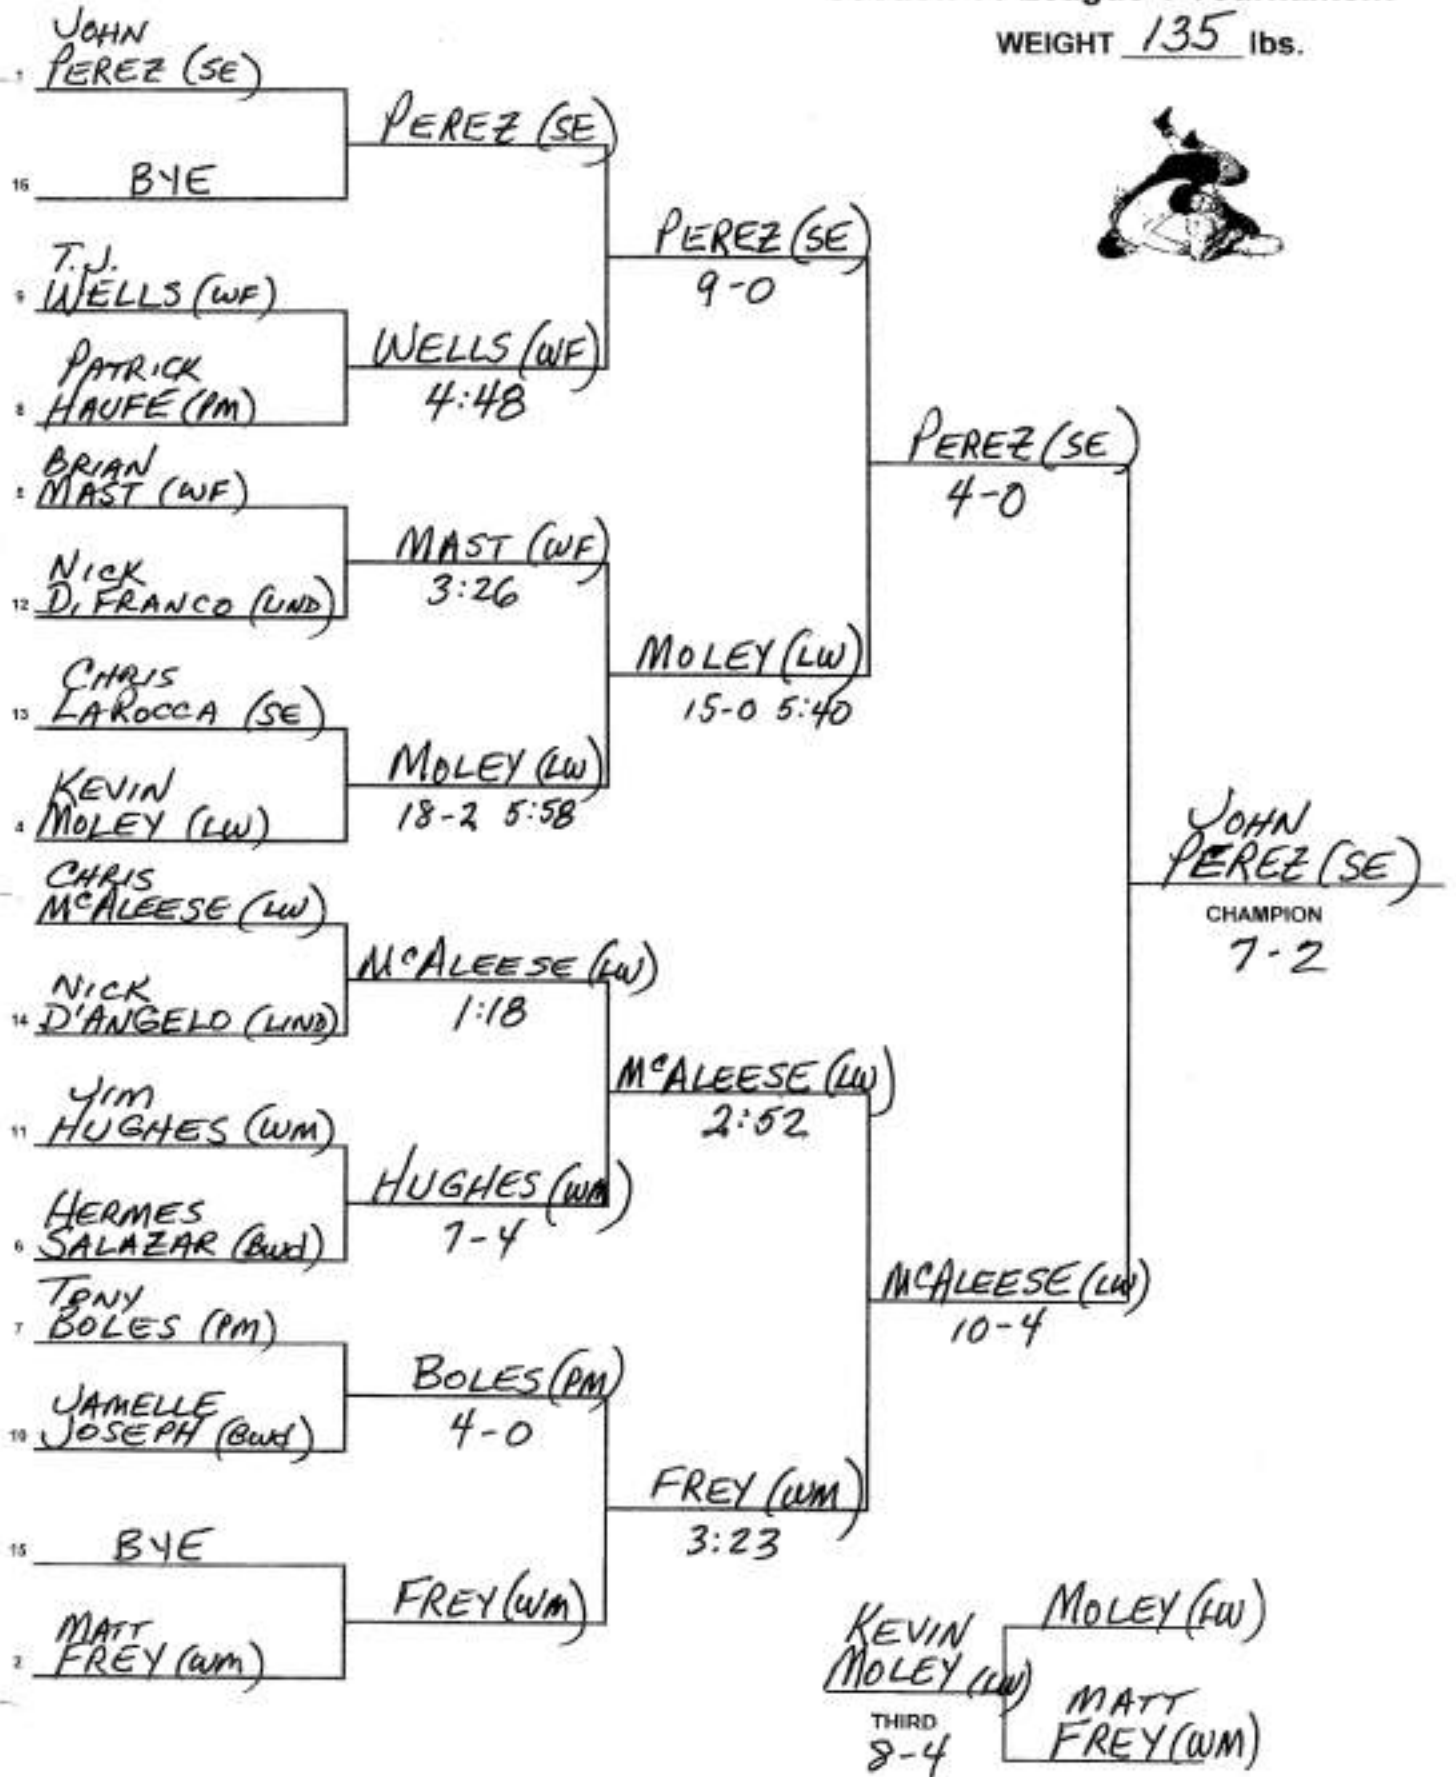

Section 11 League 1 Tournament

WEIGHT 96 lbs.

Section 11 League 1 Tournament

WEIGHT 103 lbs.

Section 11 League 1 Tournament

WEIGHT 112 lbs.

Section 11 League 1 Tournament

WEIGHT 119 lbs.

SEED 7

Section 11 League 1 Tournament

WEIGHT 125 lbs.

Section 11 League 1 Tournament

WEIGHT 130 lbs.

Section 11 League 1 Tournament

WEIGHT 135 lbs.

Section 11 League 1 Tournament