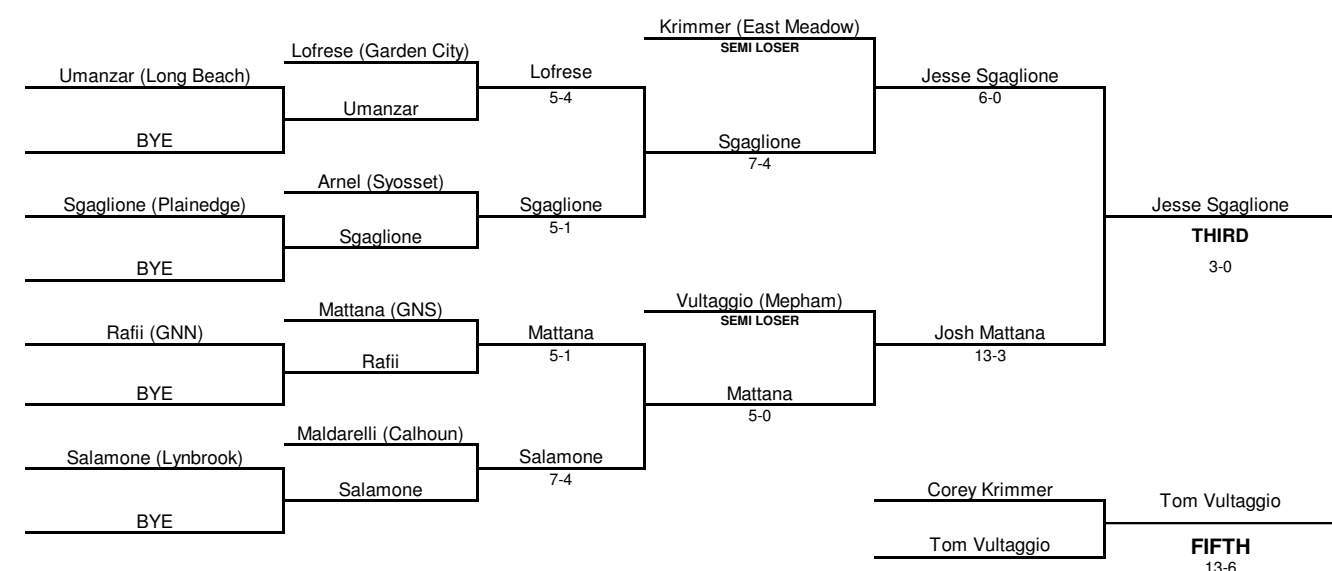

2007 SECTION VIII DIVISION I CHAMPIONSHIPS

96 LB. WT CLASS

2007 SECTION VIII DIVISION I CHAMPIONSHIPS

103 LB. WT CLASS

2007 SECTION VIII DIVISION I CHAMPIONSHIPS

112 LB. WT CLASS

2007 SECTION VIII DIVISION I CHAMPIONSHIPS

119 LB. WT CLASS

2007 SECTION VIII DIVISION I CHAMPIONSHIPS

125 LB. WT CLASS

2007 SECTION VIII DIVISION I CHAMPIONSHIPS

130 LB. WT CLASS

2007 SECTION VIII DIVISION I CHAMPIONSHIPS

135 LB. WT CLASS

2007 SECTION VIII DIVISION I CHAMPIONSHIPS