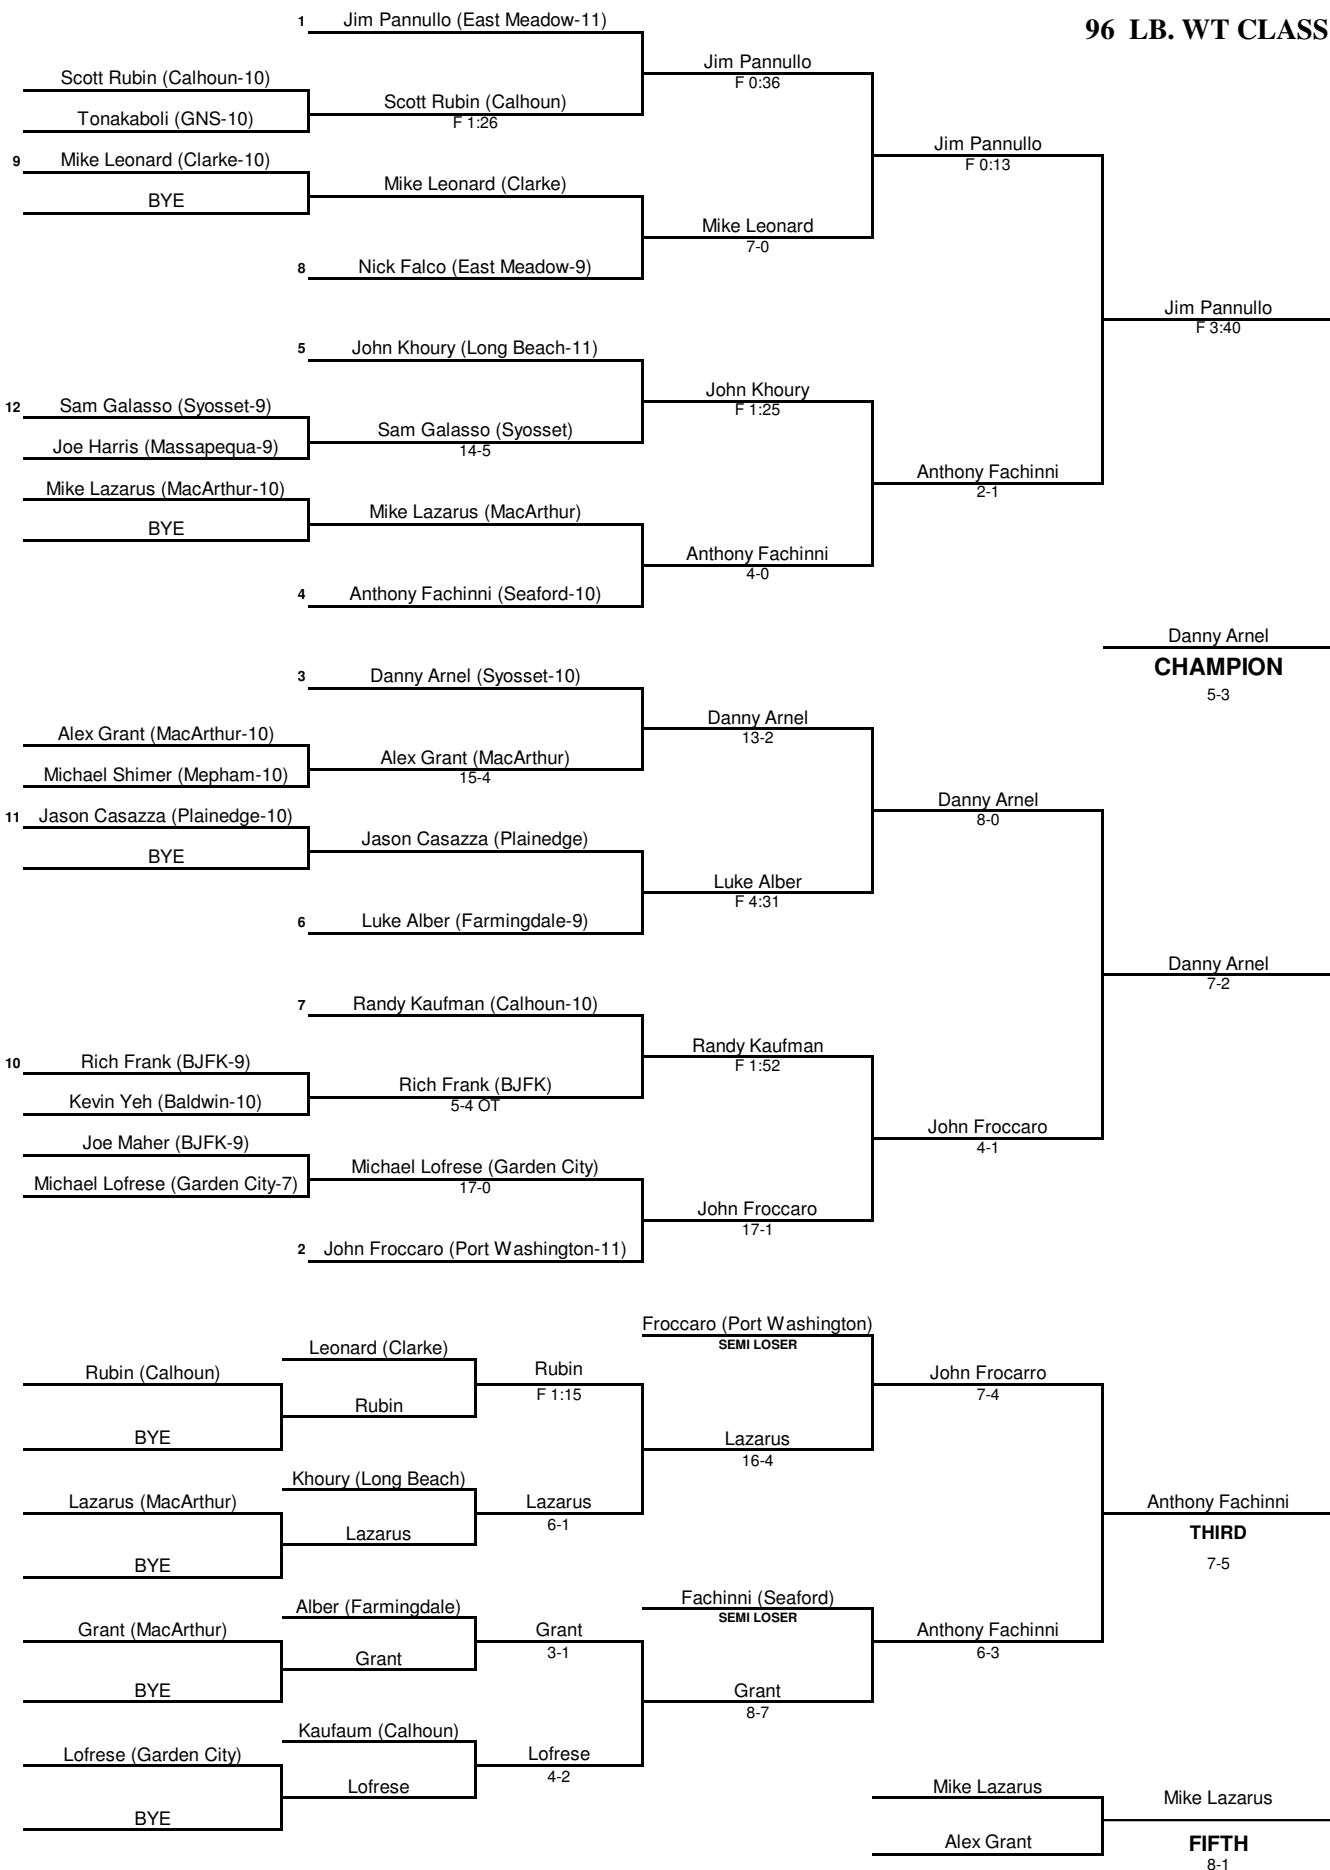

2007 SECTION VIII DIVISION I CHAMPIONSHIPS

96 LB. WT CLASS

2007 SECTION VIII DIVISION I CHAMPIONSHIPS

103 LB. WT CLASS

2007 SECTION VIII DIVISION I CHAMPIONSHIPS

112 LB. WT CLASS

2007 SECTION VIII DIVISION I CHAMPIONSHIPS