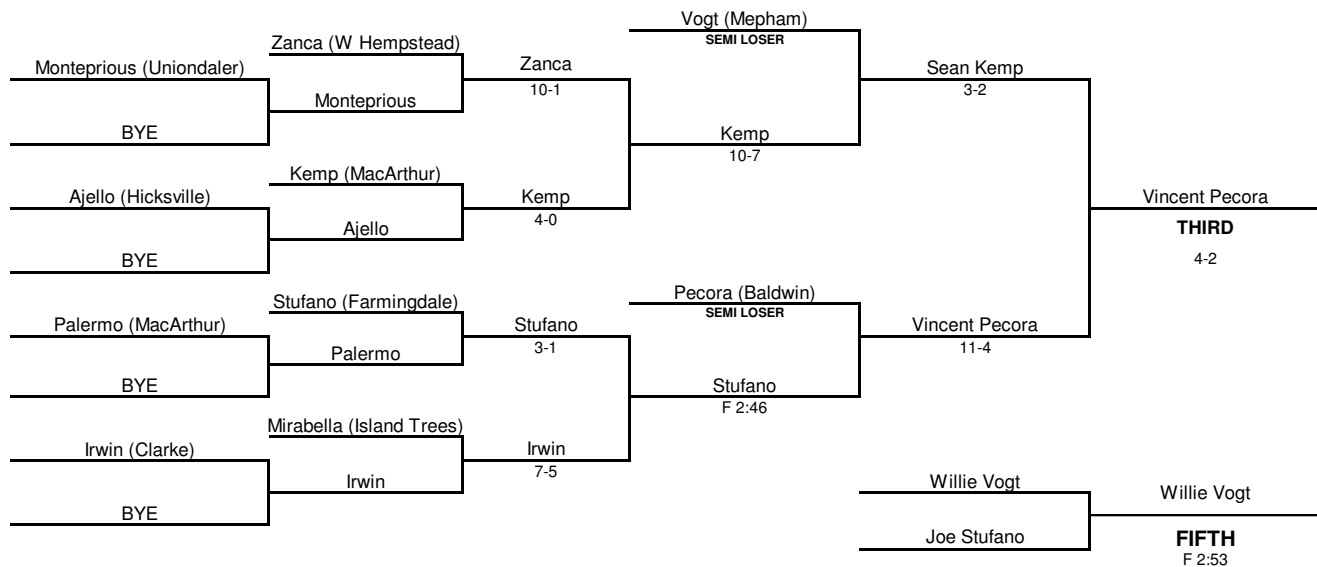

2007 SECTION VIII DIVISION I CHAMPIONSHIPS

96 LB. WT CLASS

2007 SECTION VIII DIVISION I CHAMPIONSHIPS

103 LB. WT CLASS

2007 SECTION VIII DIVISION I CHAMPIONSHIPS

112 LB. WT CLASS

2007 SECTION VIII DIVISION I CHAMPIONSHIPS

119 LB. WT CLASS

2007 SECTION VIII DIVISION I CHAMPIONSHIPS

125 LB. WT CLASS

2007 SECTION VIII DIVISION I CHAMPIONSHIPS

130 LB. WT CLASS

2007 SECTION VIII DIVISION I CHAMPIONSHIPS

135 LB. WT CLASS

2007 SECTION VIII DIVISION I CHAMPIONSHIPS