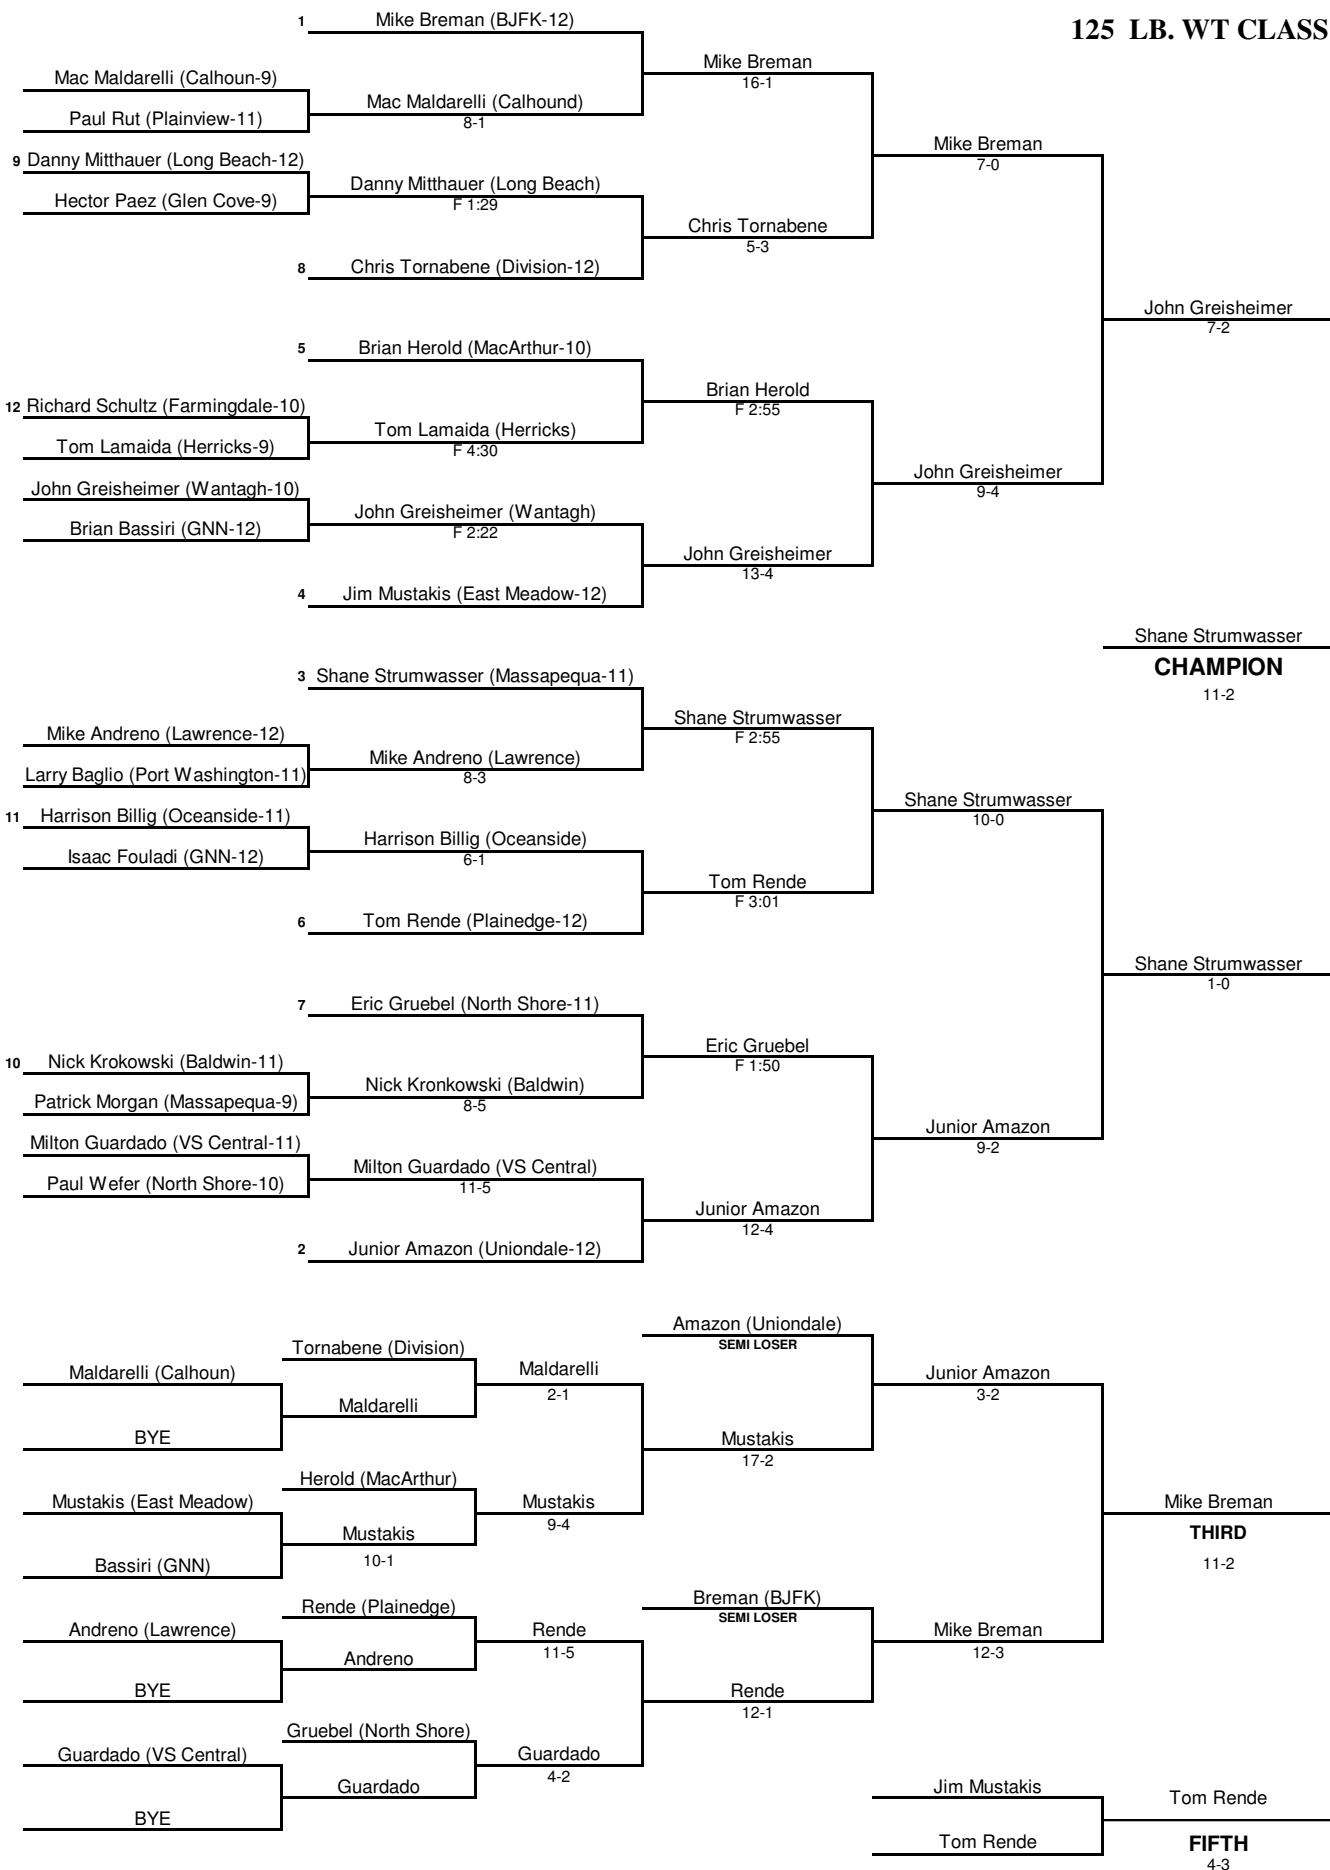

2007 SECTION VIII DIVISION I CHAMPIONSHIPS

125 LB. WT CLASS