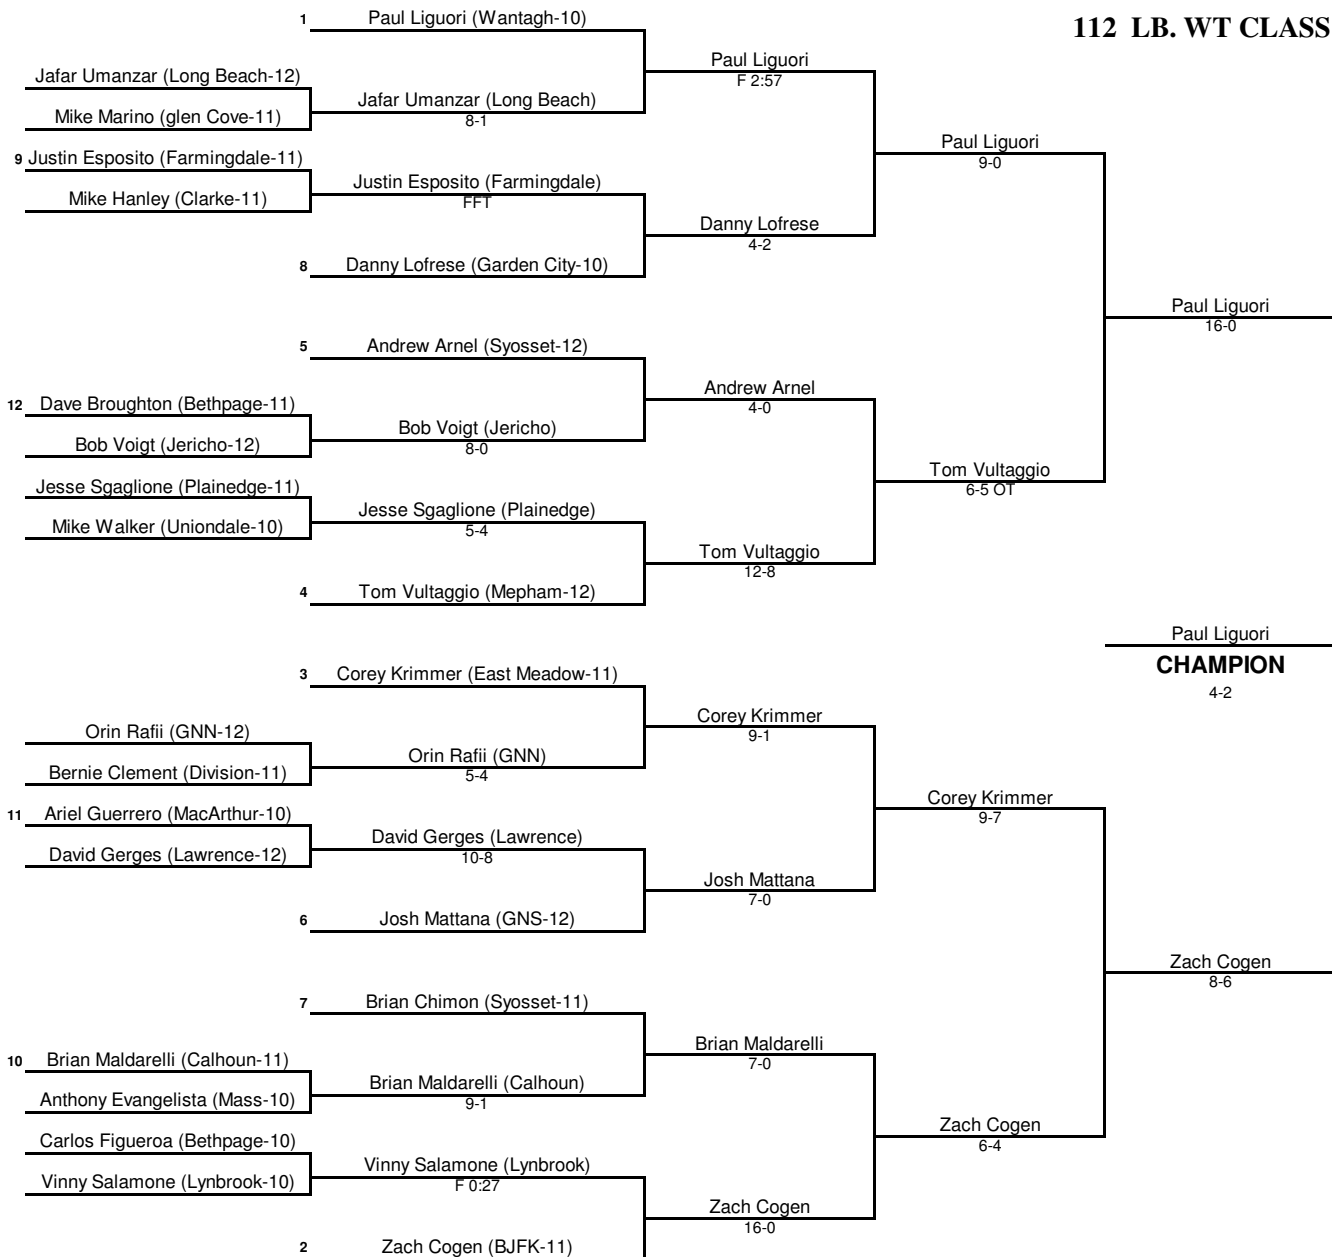

2007 SECTION VIII DIVISION I CHAMPIONSHIPS

96 LB. WT CLASS

2007 SECTION VIII DIVISION I CHAMPIONSHIPS

103 LB. WT CLASS

2007 SECTION VIII DIVISION I CHAMPIONSHIPS

112 LB. WT CLASS

2007 SECTION VIII DIVISION I CHAMPIONSHIPS