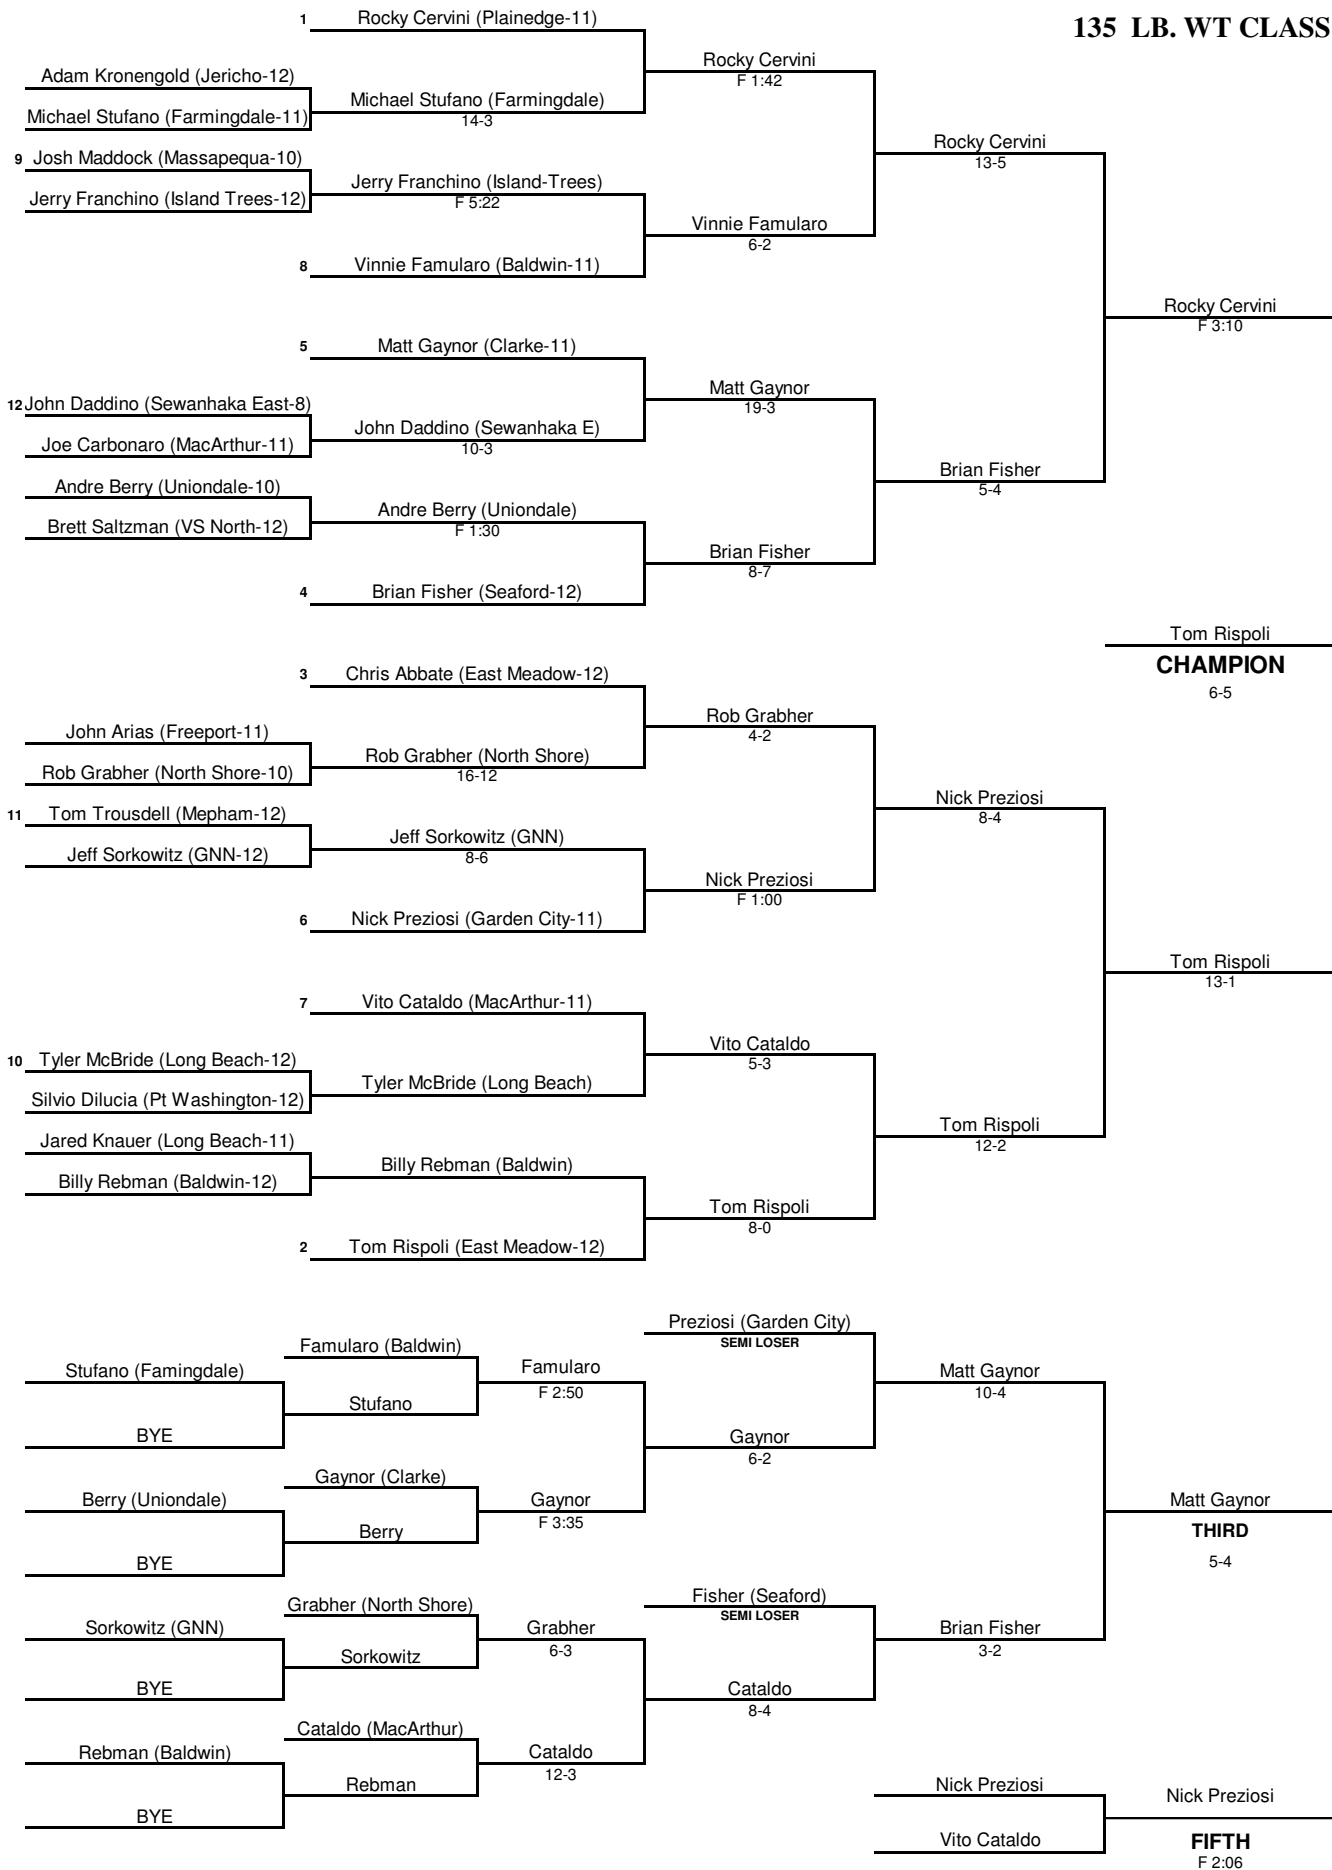

119 LB. WT CLASS

2007 SECTION VIII DIVISION I CHAMPIONSHIPS

125 LB. WT CLASS

2007 SECTION VIII DIVISION I CHAMPIONSHIPS

130 LB. WT CLASS

2007 SECTION VIII DIVISION I CHAMPIONSHIPS

135 LB. WT CLASS

2007 SECTION VIII DIVISION I CHAMPIONSHIPS