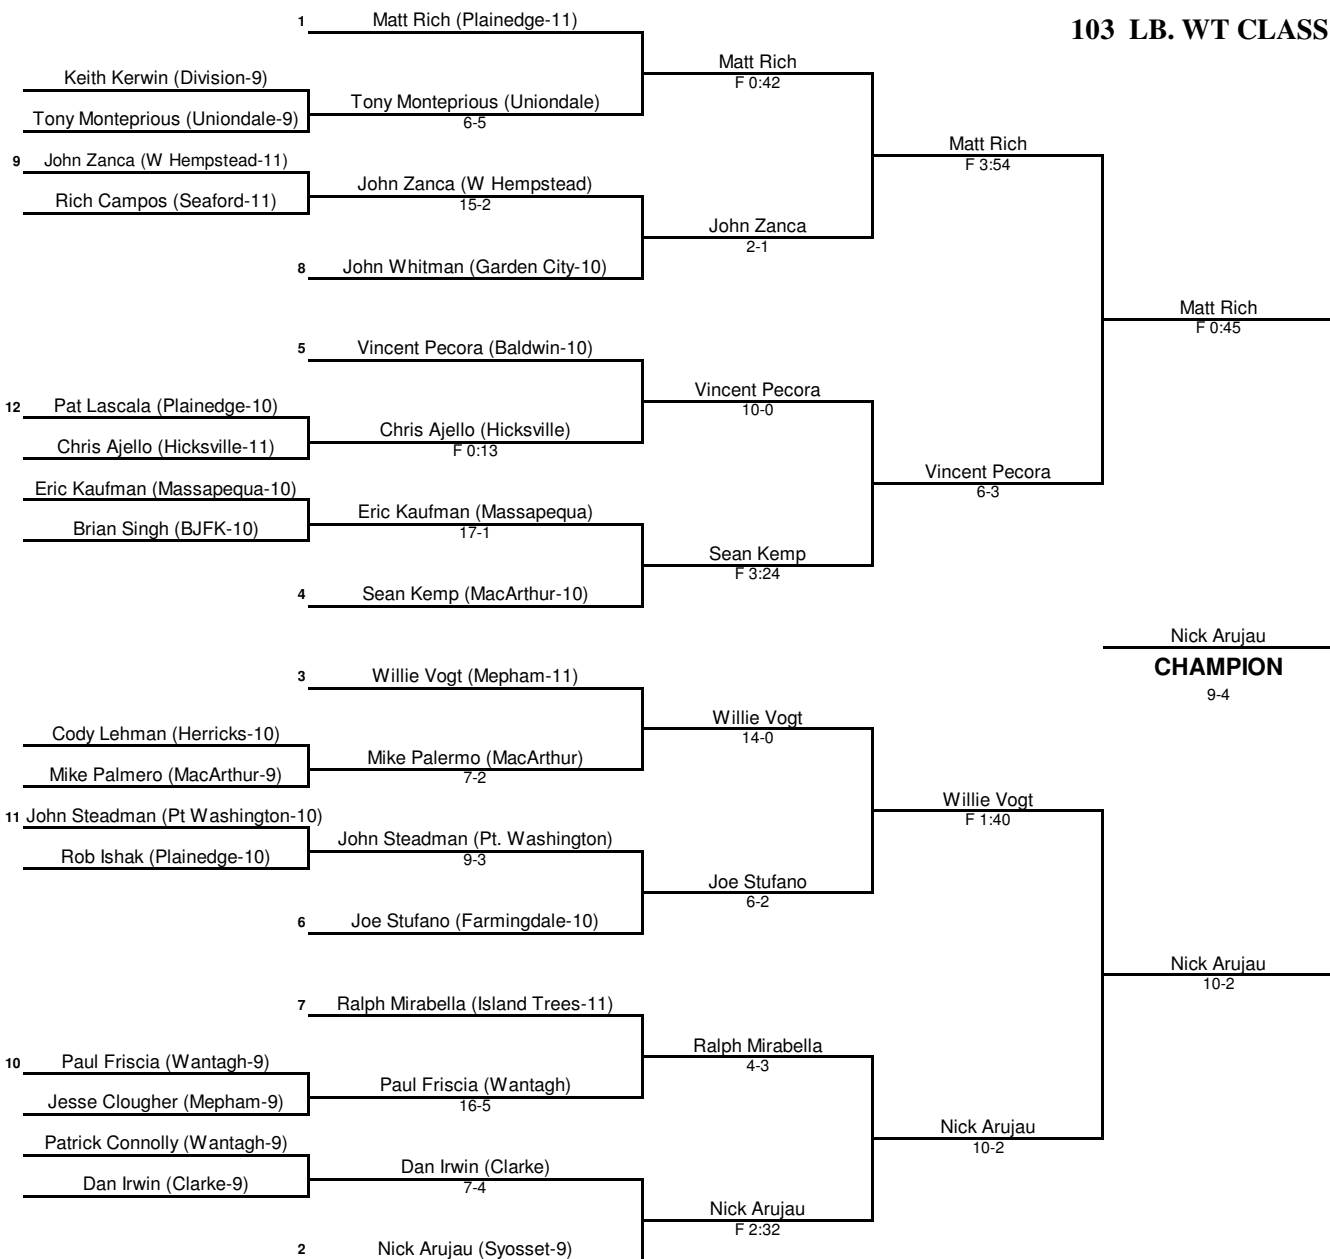

2007 SECTION VIII DIVISION I CHAMPIONSHIPS

96 LB. WT CLASS

2007 SECTION VIII DIVISION I CHAMPIONSHIPS

103 LB. WT CLASS

2007 SECTION VIII DIVISION I CHAMPIONSHIPS

112 LB. WT CLASS

2007 SECTION VIII DIVISION I CHAMPIONSHIPS