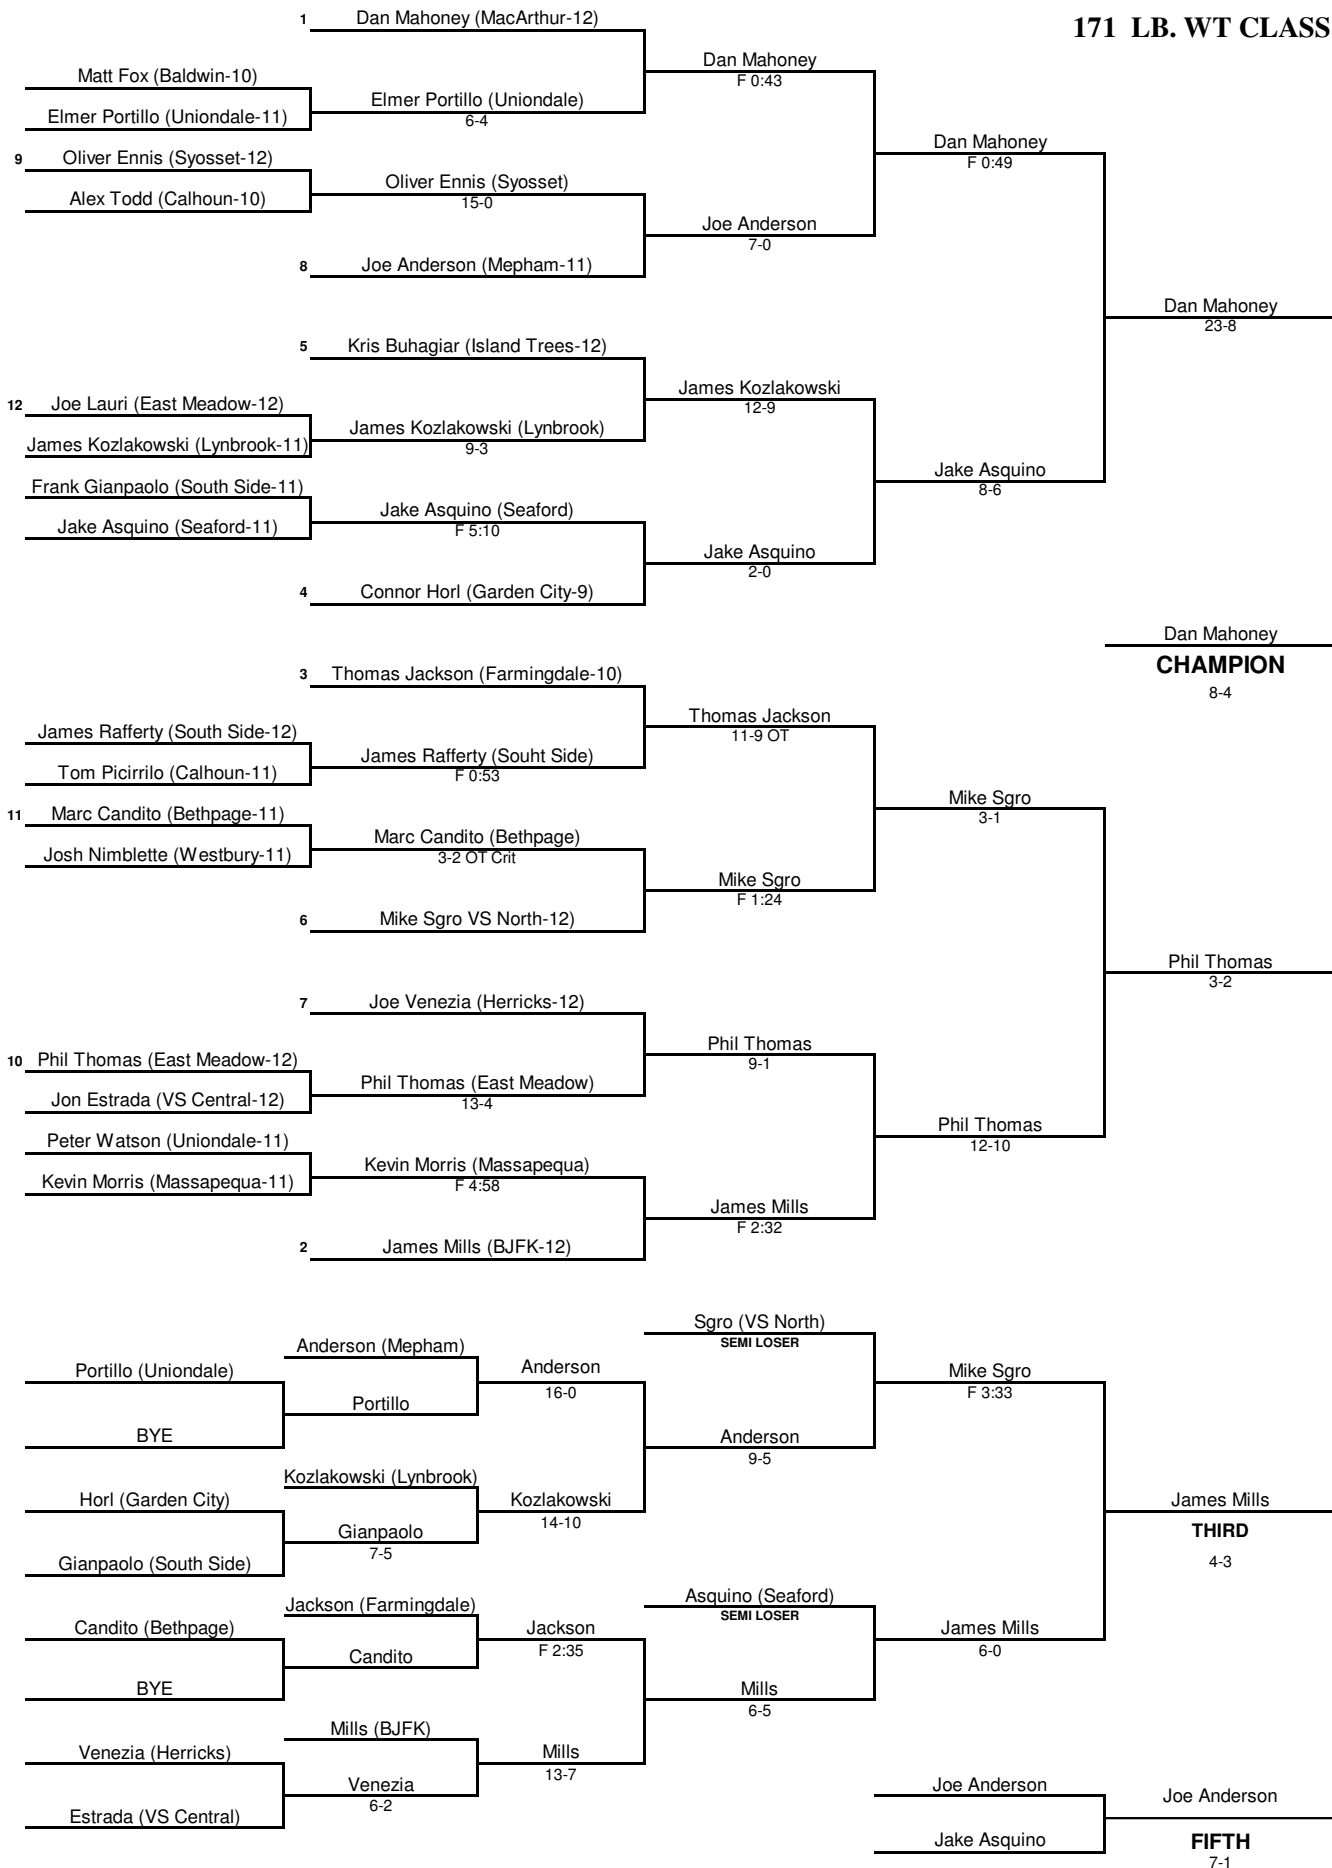

2007 SECTION VIII DIVISION I CHAMPIONSHIPS

171 LB. WT CLASS