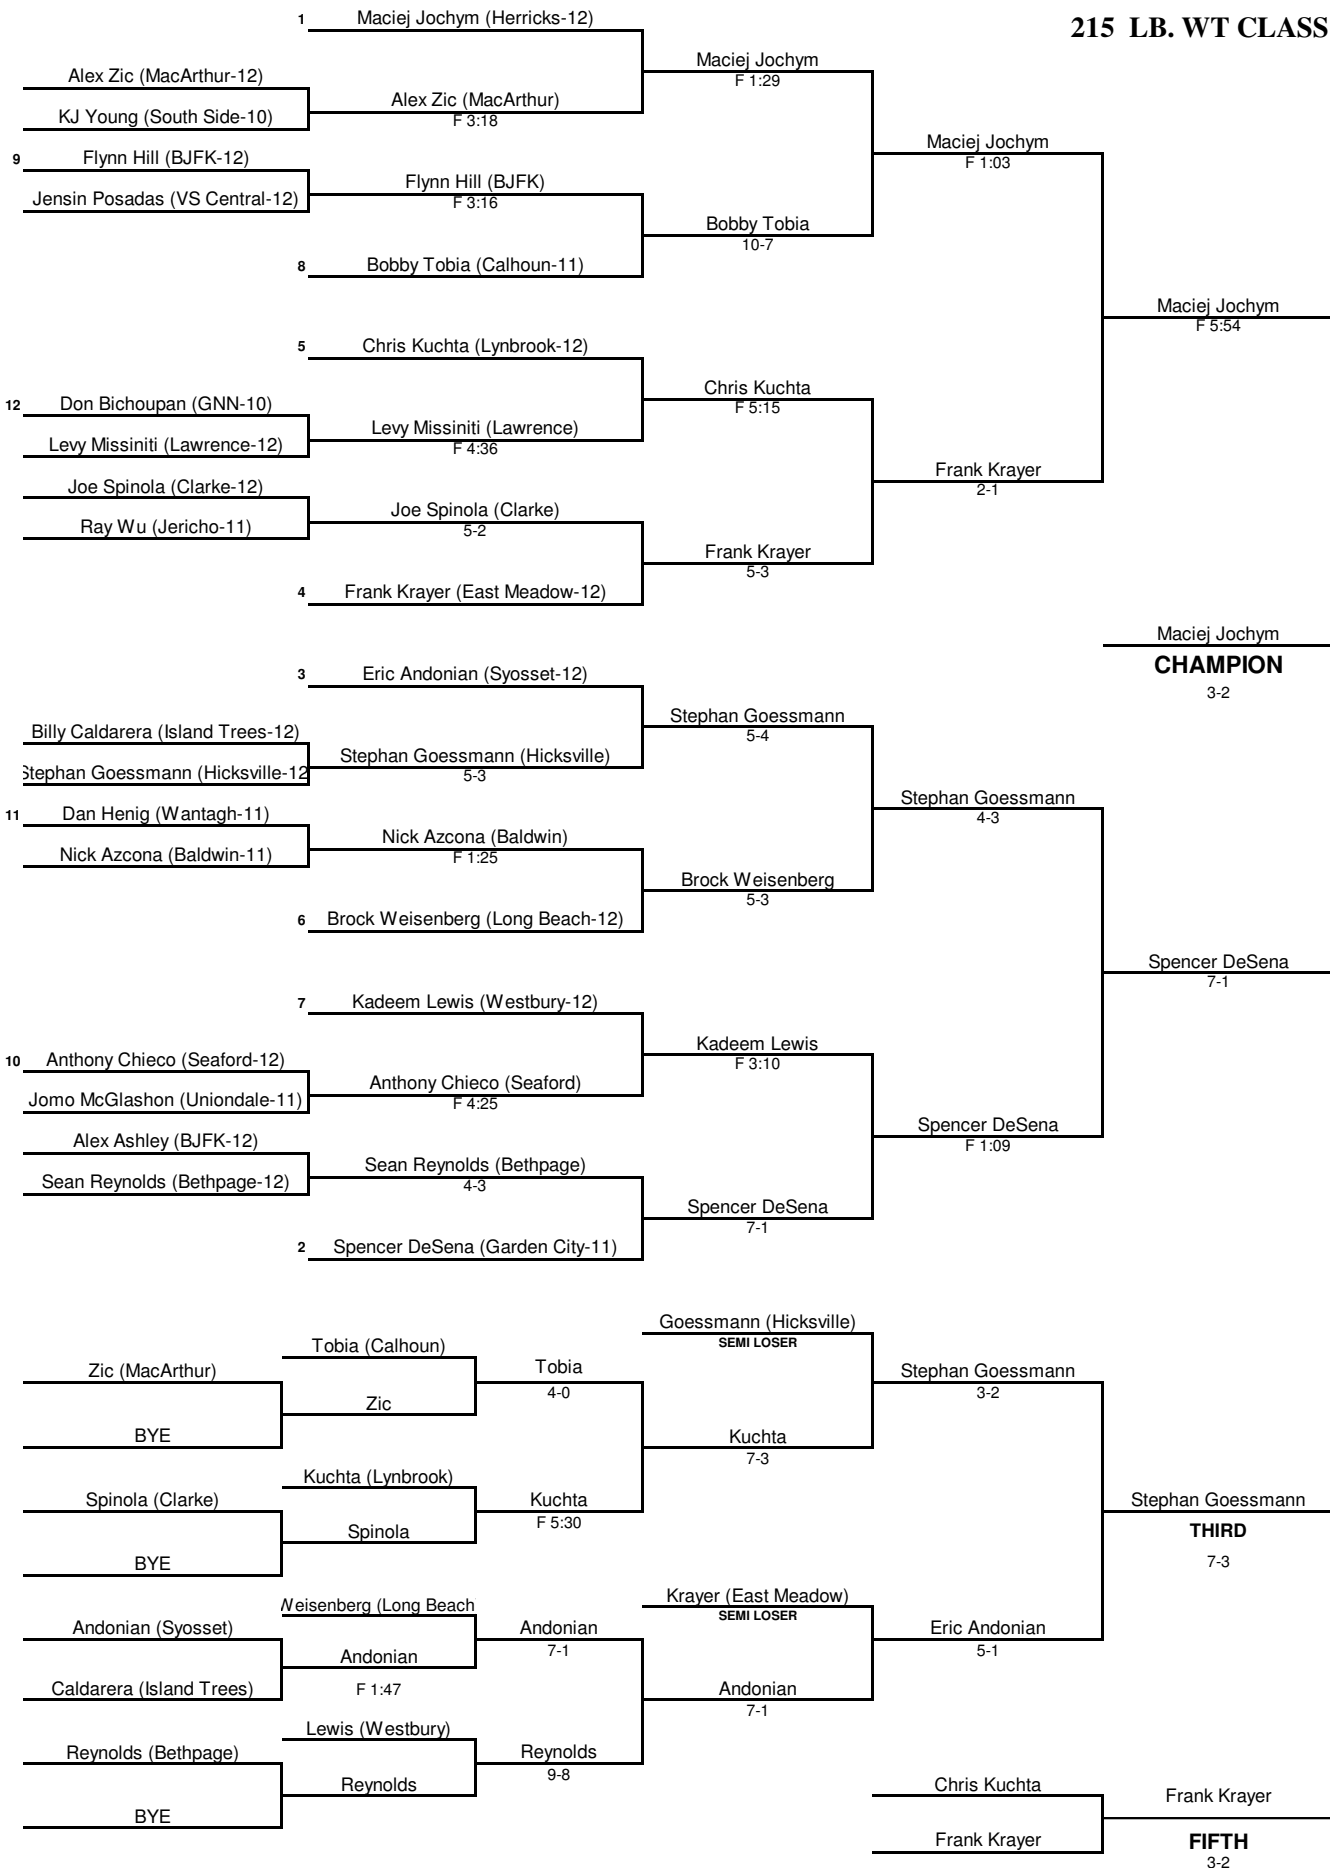

2007 SECTION VIII DIVISION I CHAMPIONSHIPS

215 LB. WT CLASS