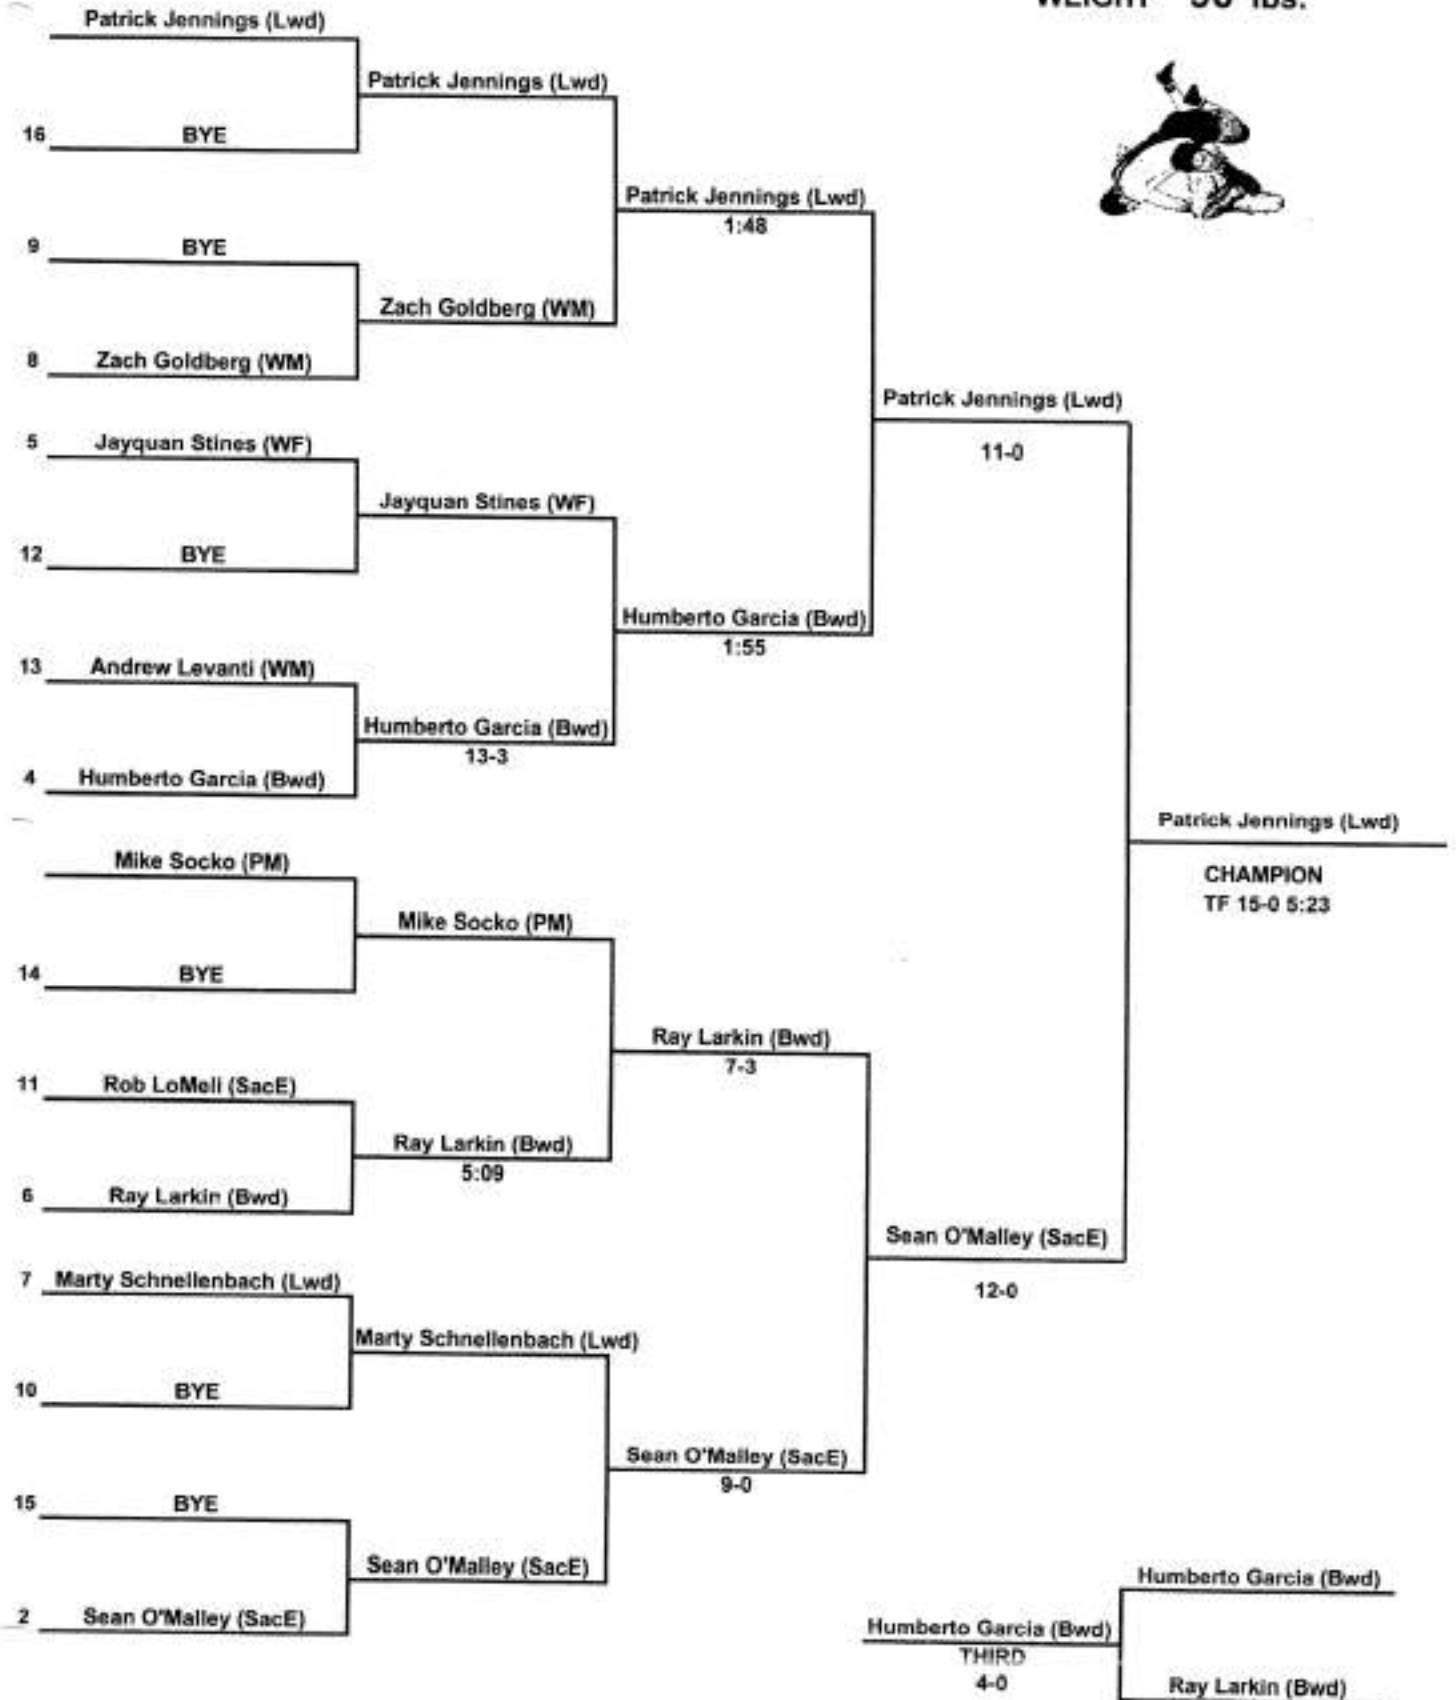

2007 Section 11 League 1 Tournament

WEIGHT 96 lbs.

2007 Section 11 League 1 Tournament

WEIGHT 103 lbs.

2007 Section 11 League 1 Tournament

WEIGHT 112 lbs.

2007 Section 11 League 1 Tournament

WEIGHT 119 lbs.

2007 Section 11 League 1 Tournament

WEIGHT 135 lbs.

2007 Section 11 League 1 Tournament

WEIGHT 140 lbs.

2007 Section 11 League 1 Tournament

WEIGHT 145 lbs.

2007 Section 11 League 1 Tournament

WEIGHT 171 lbs.