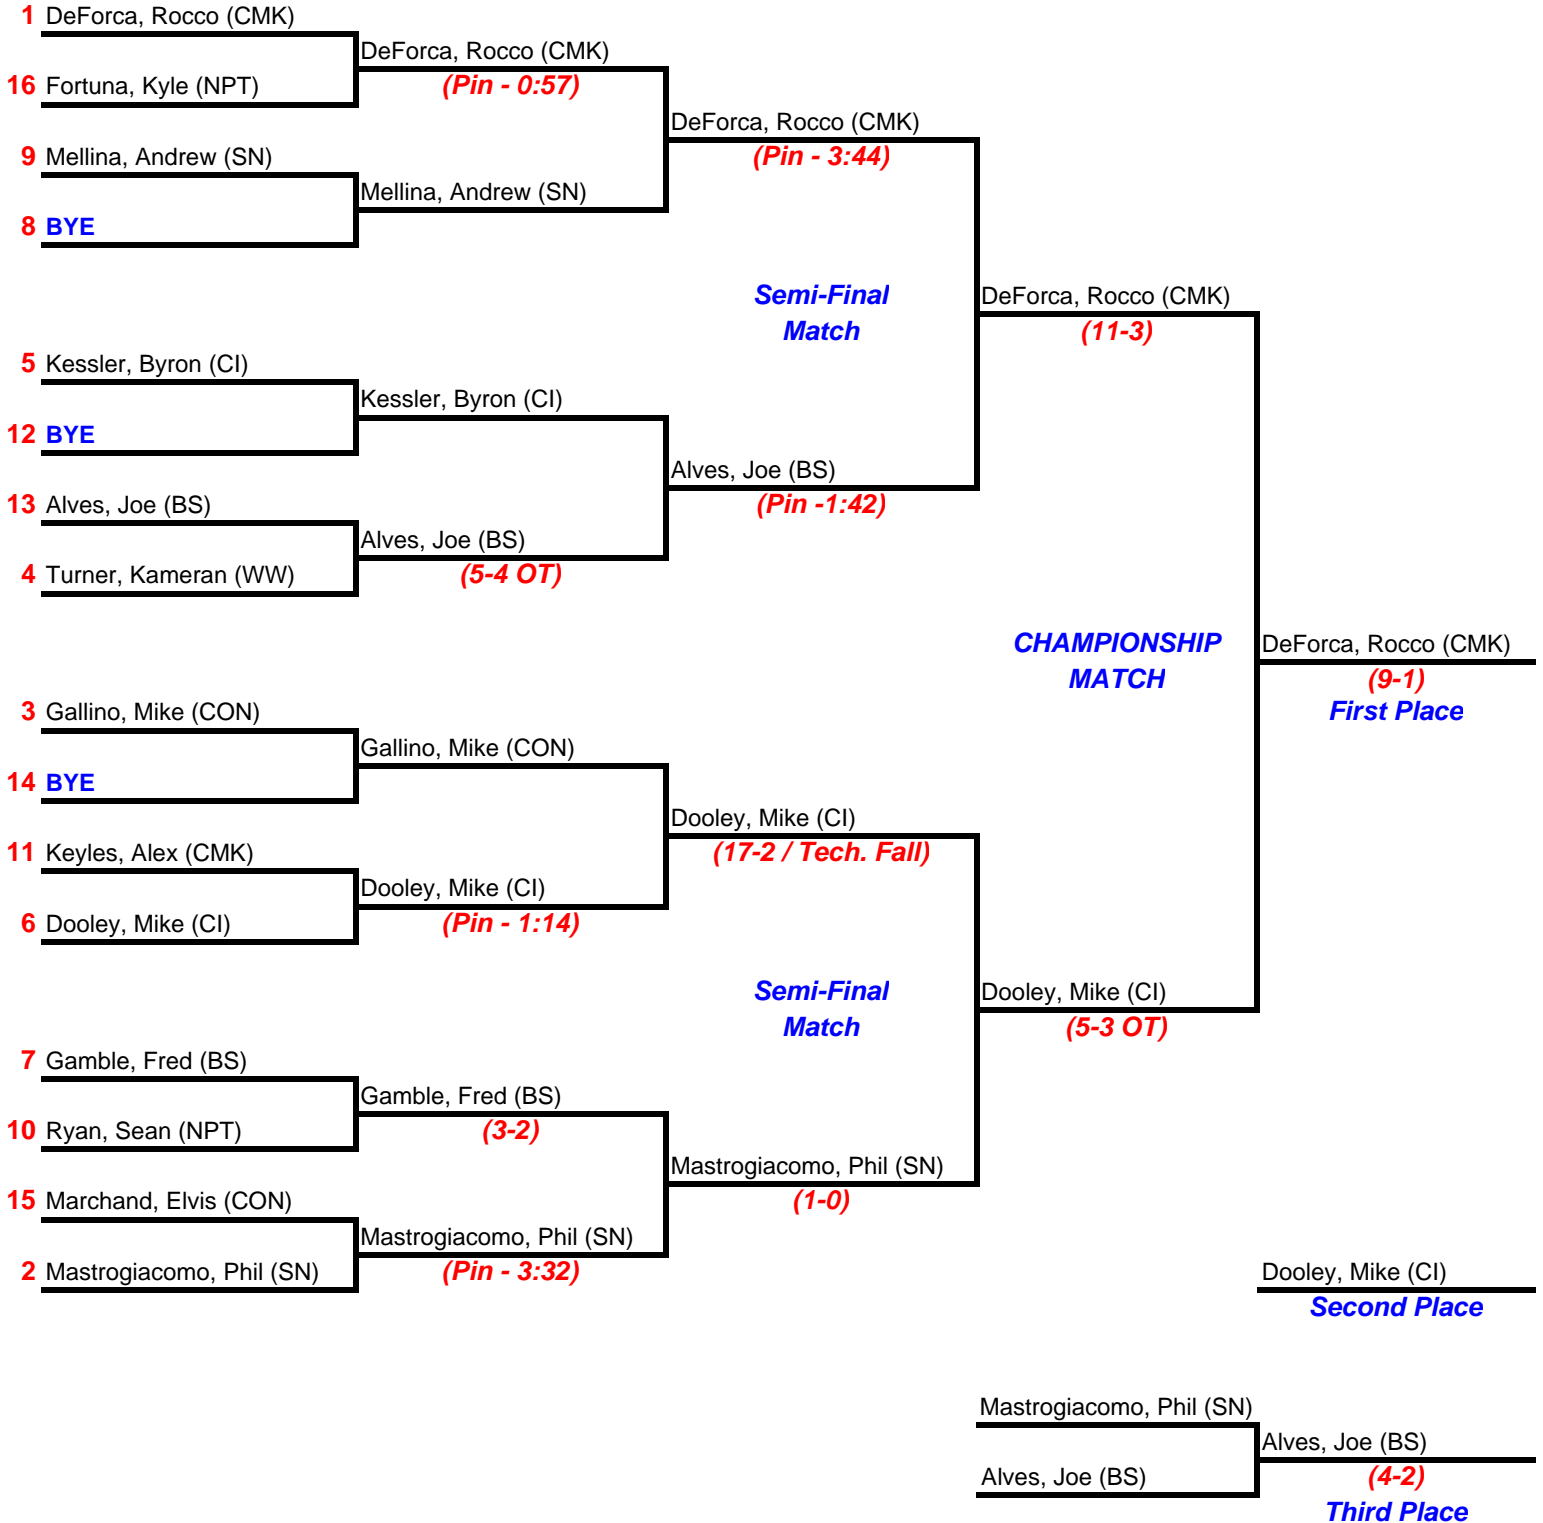

Section XI Wrestling 2009 League II Tournament

Weight Class: 215 LBS