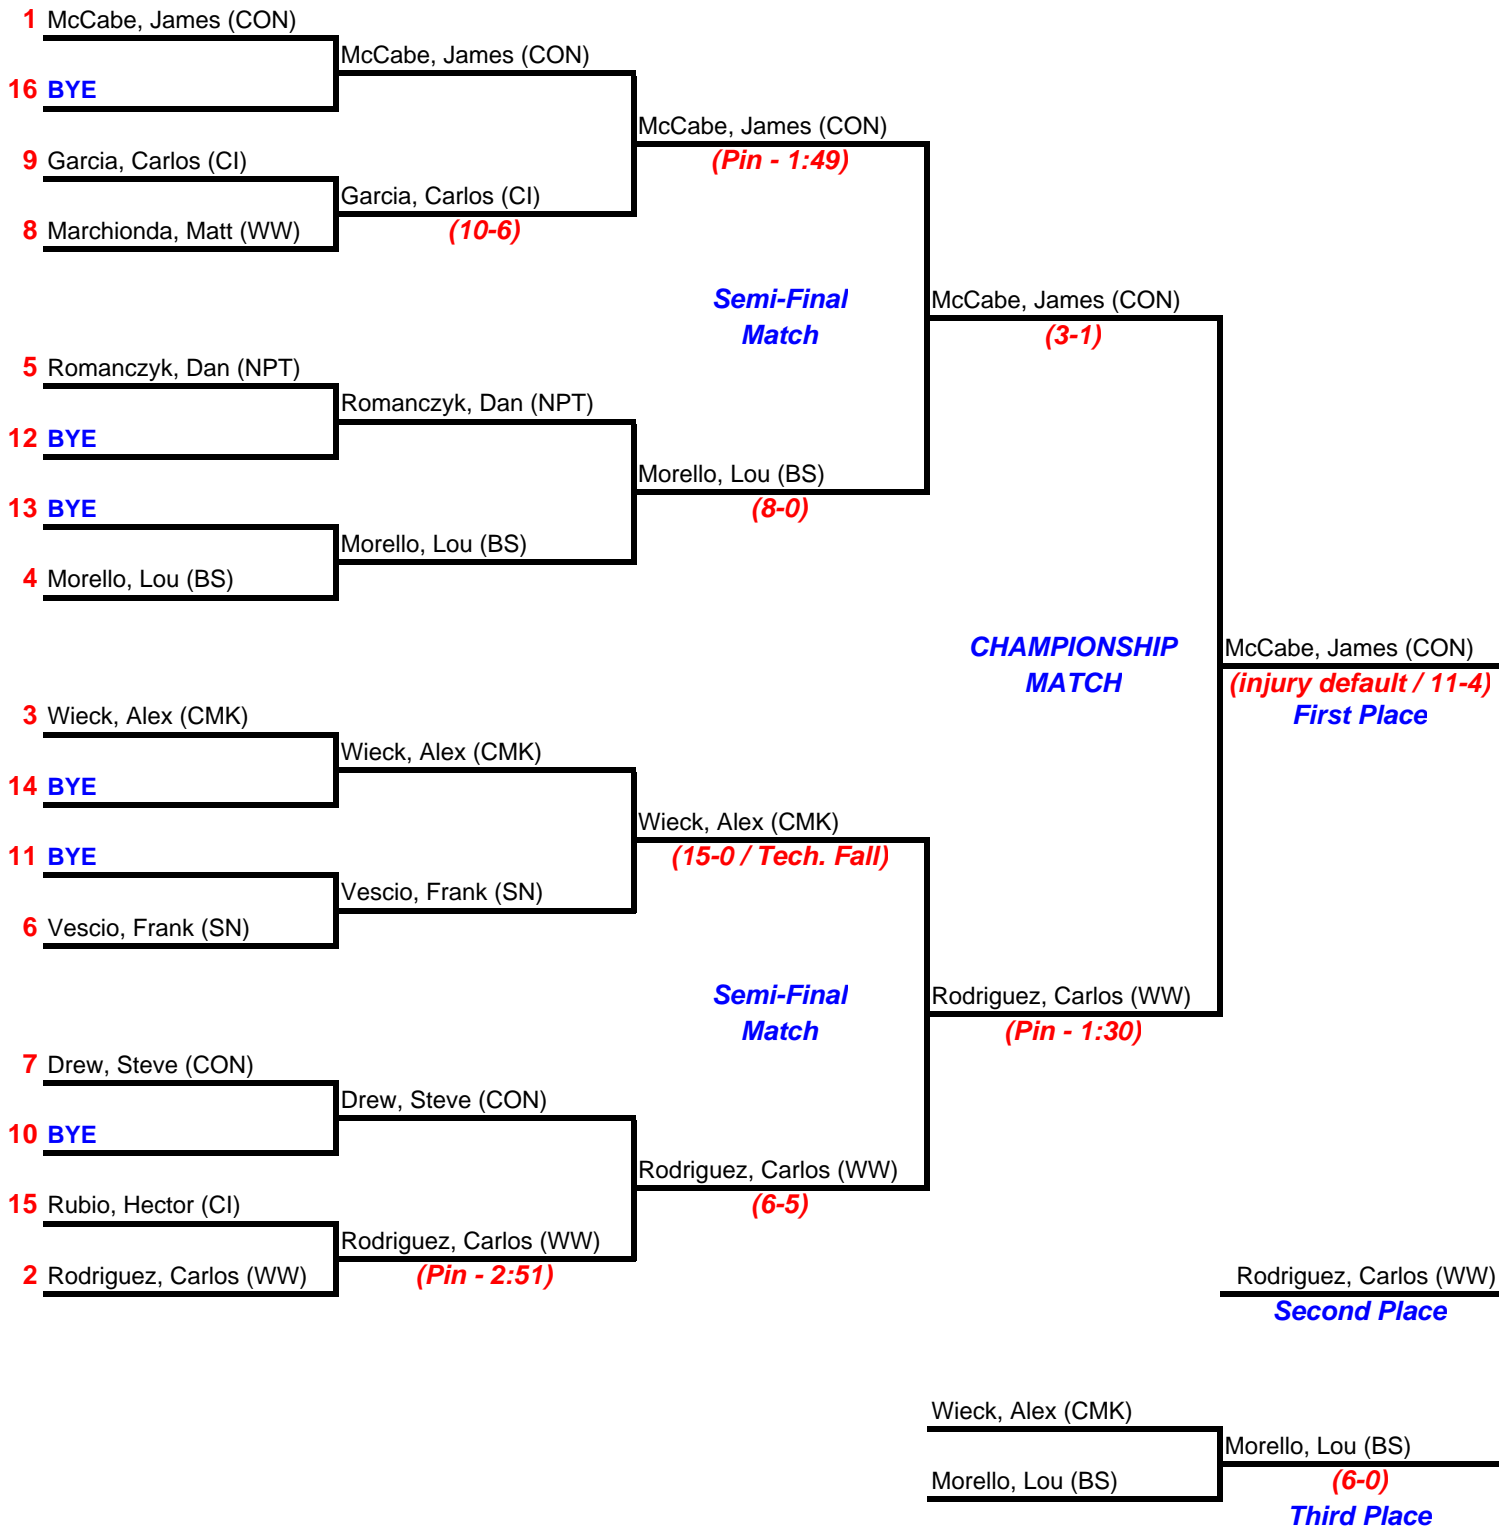

Section XI Wrestling 2009 League II Tournament

Weight Class: 119 LBS