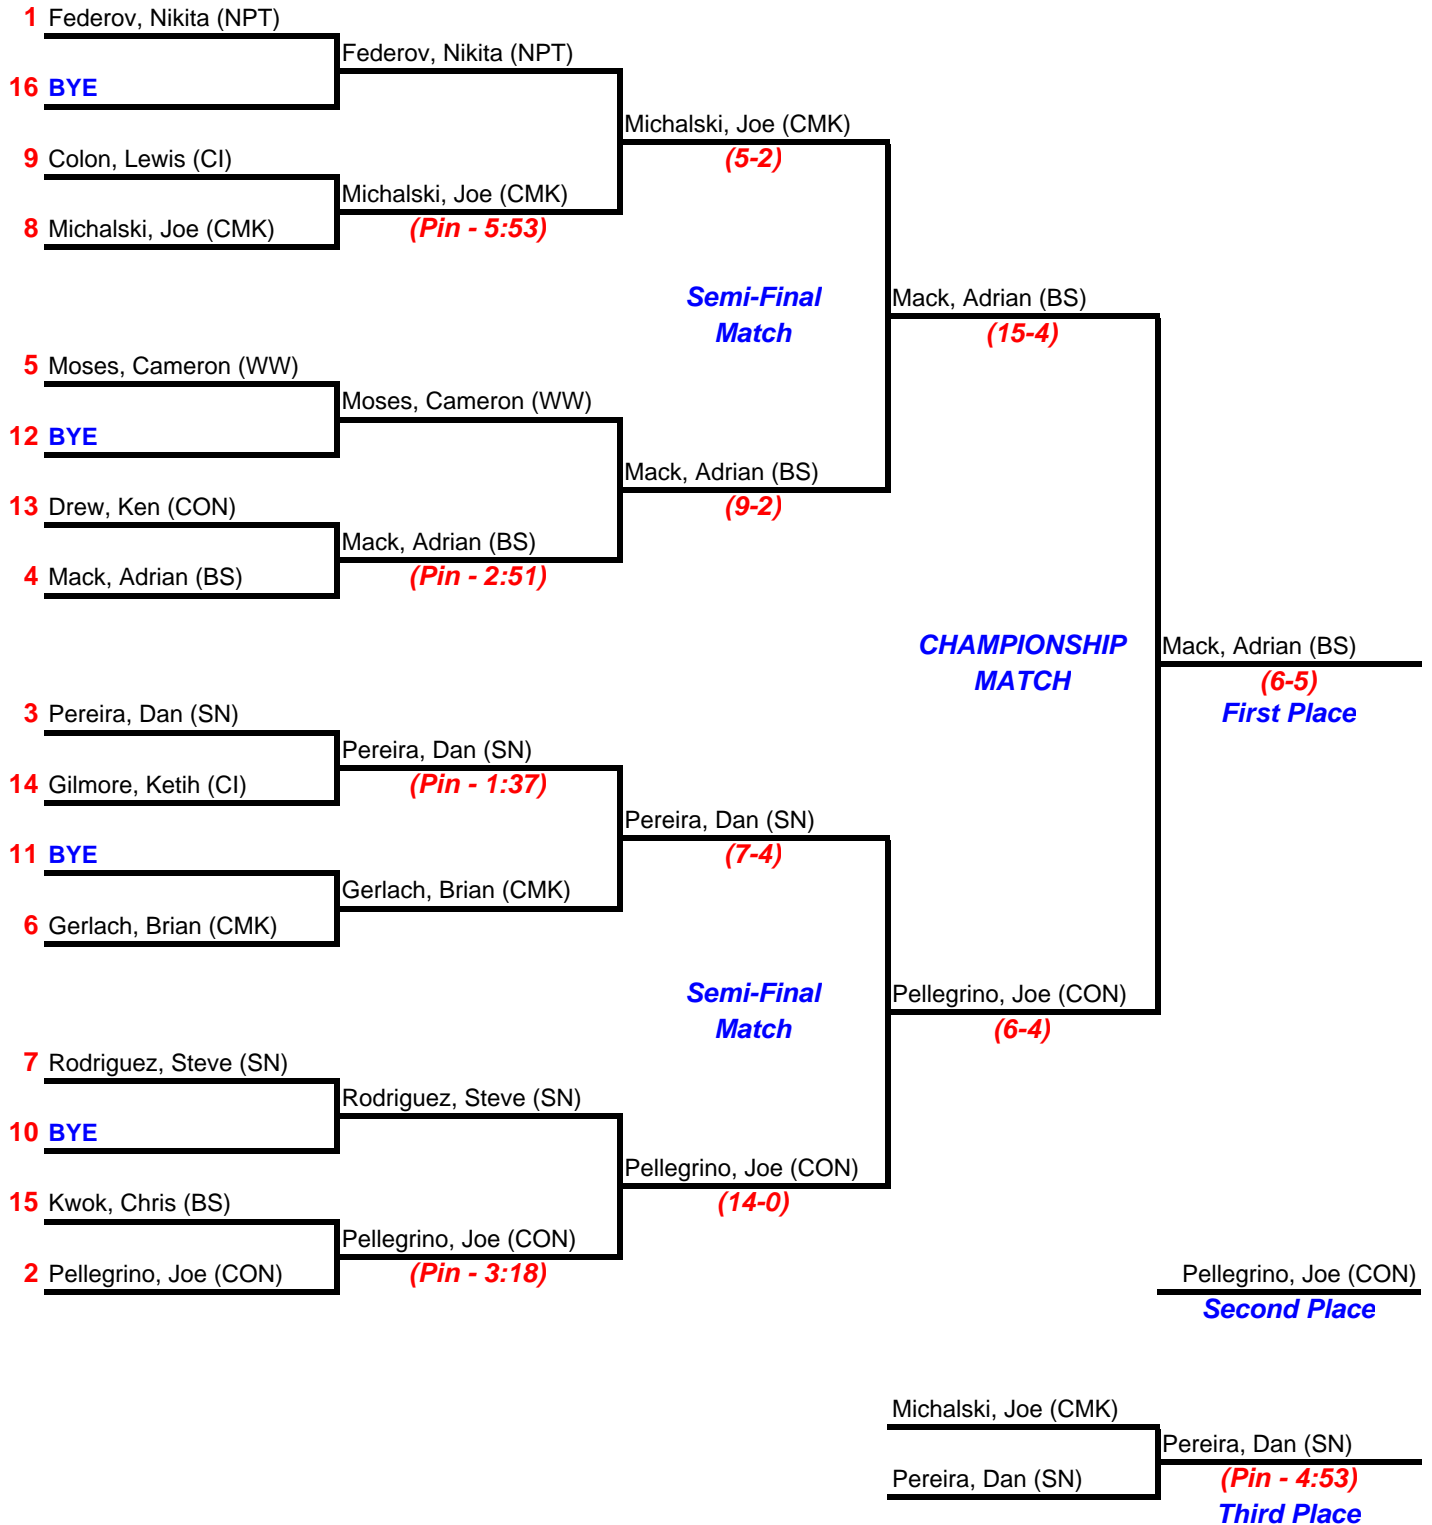

Weight Class: 160 LBS

Section XI Wrestling 2009 League II Tournament

Weight Class: 171 LBS

Section XI Wrestling 2009 League II Tournament

Weight Class: 189 LBS

Section XI Wrestling 2009 League II Tournament