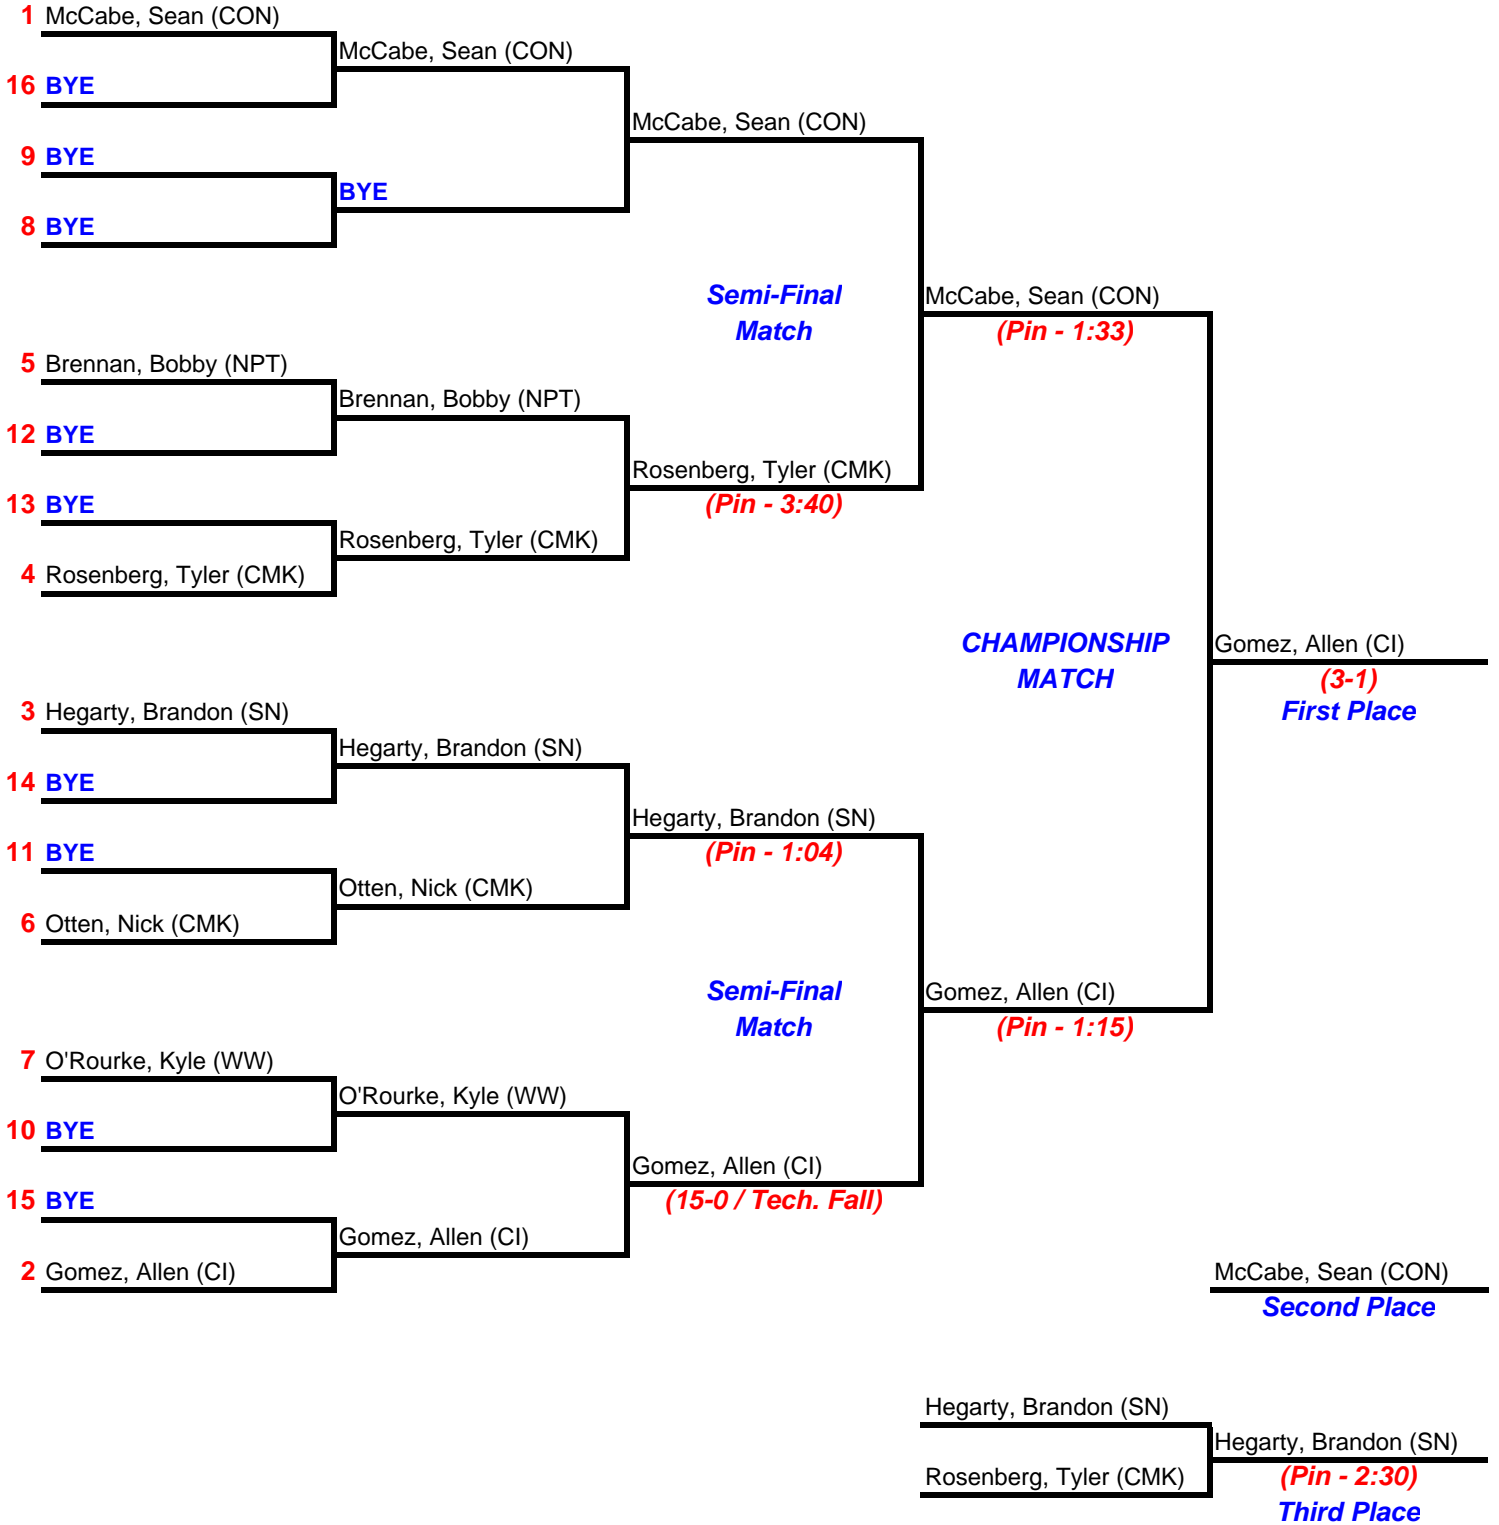

Section XI Wrestling 2009 League II Tournament

Weight Class: 103 LBS