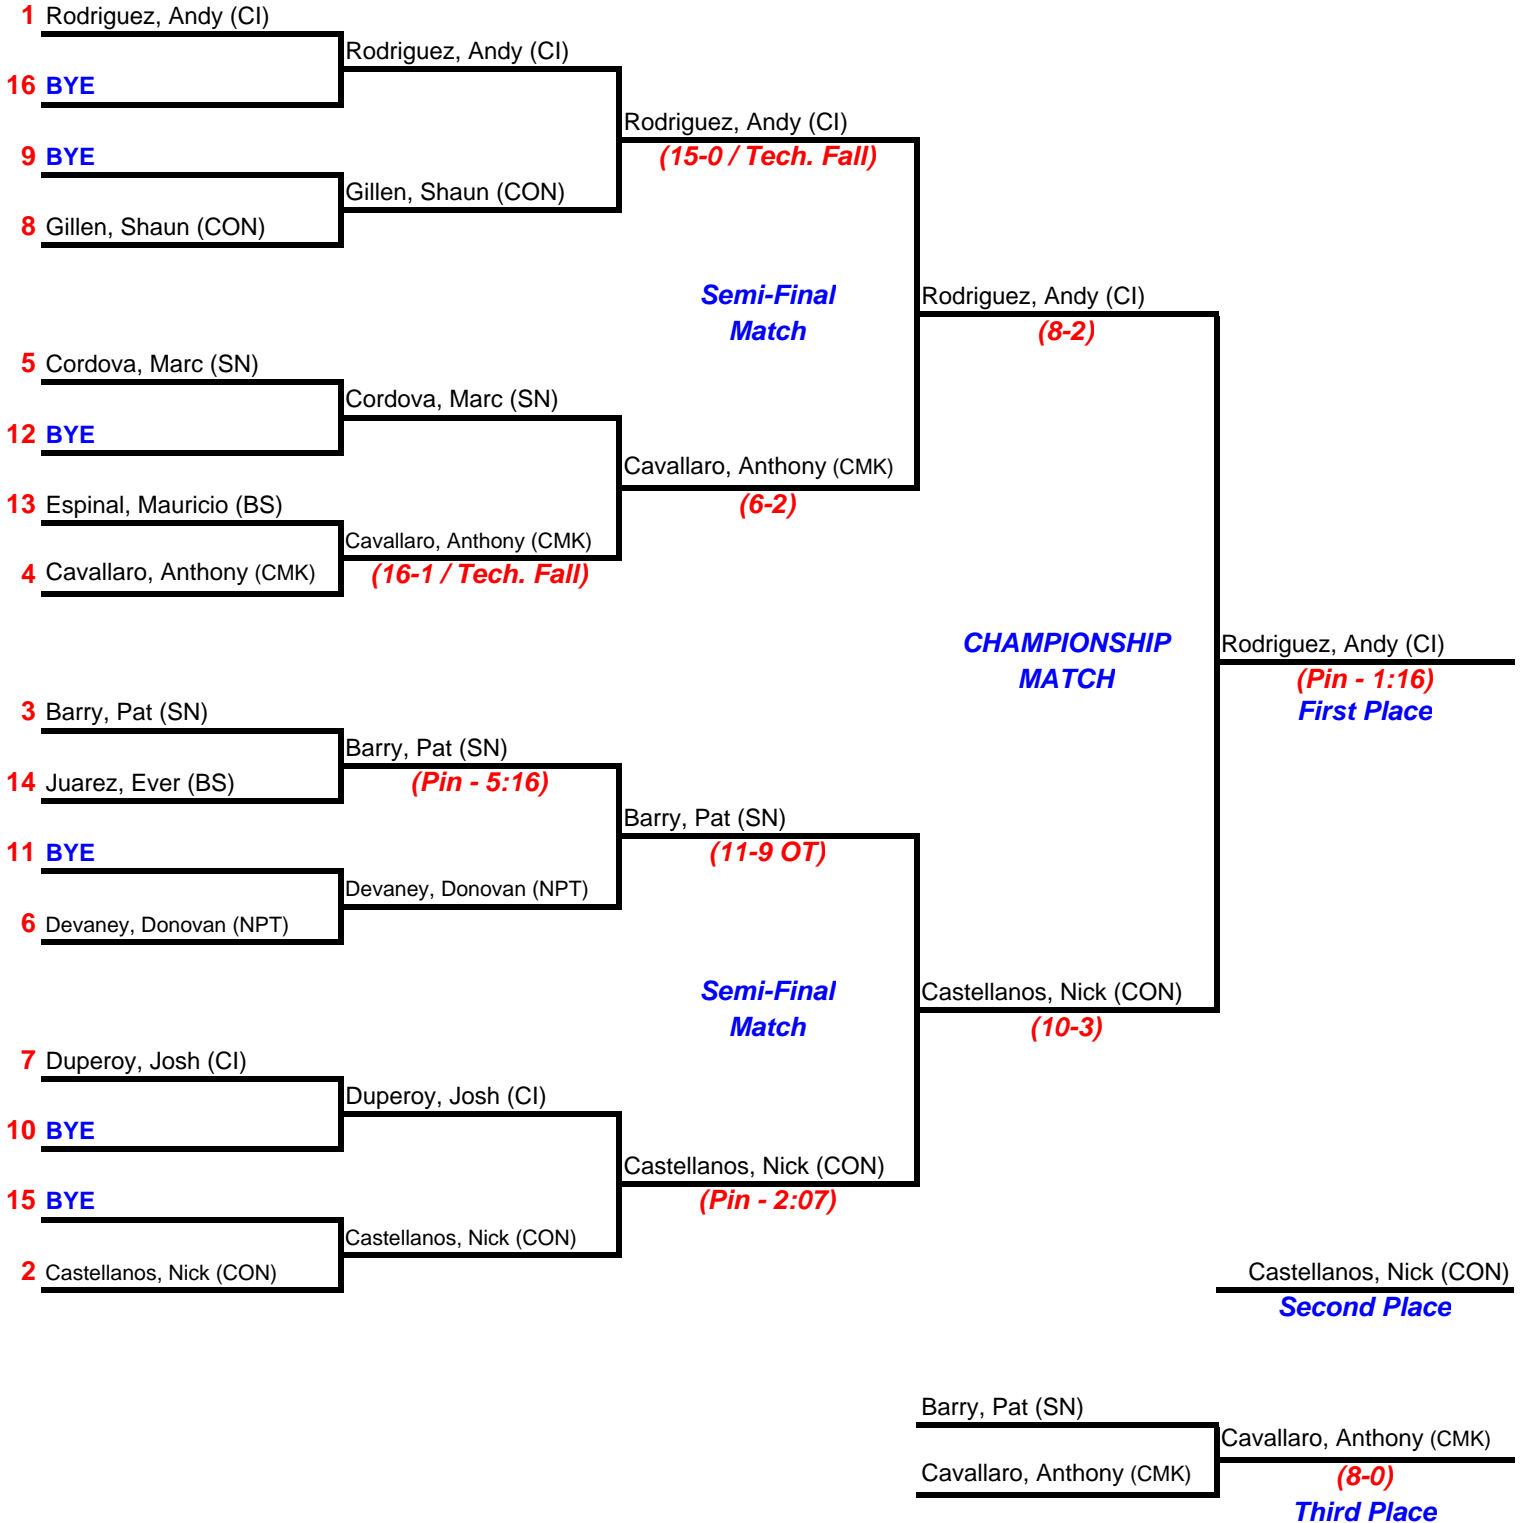

Section XI Wrestling 2009 League II Tournament

Weight Class: 140 LBS