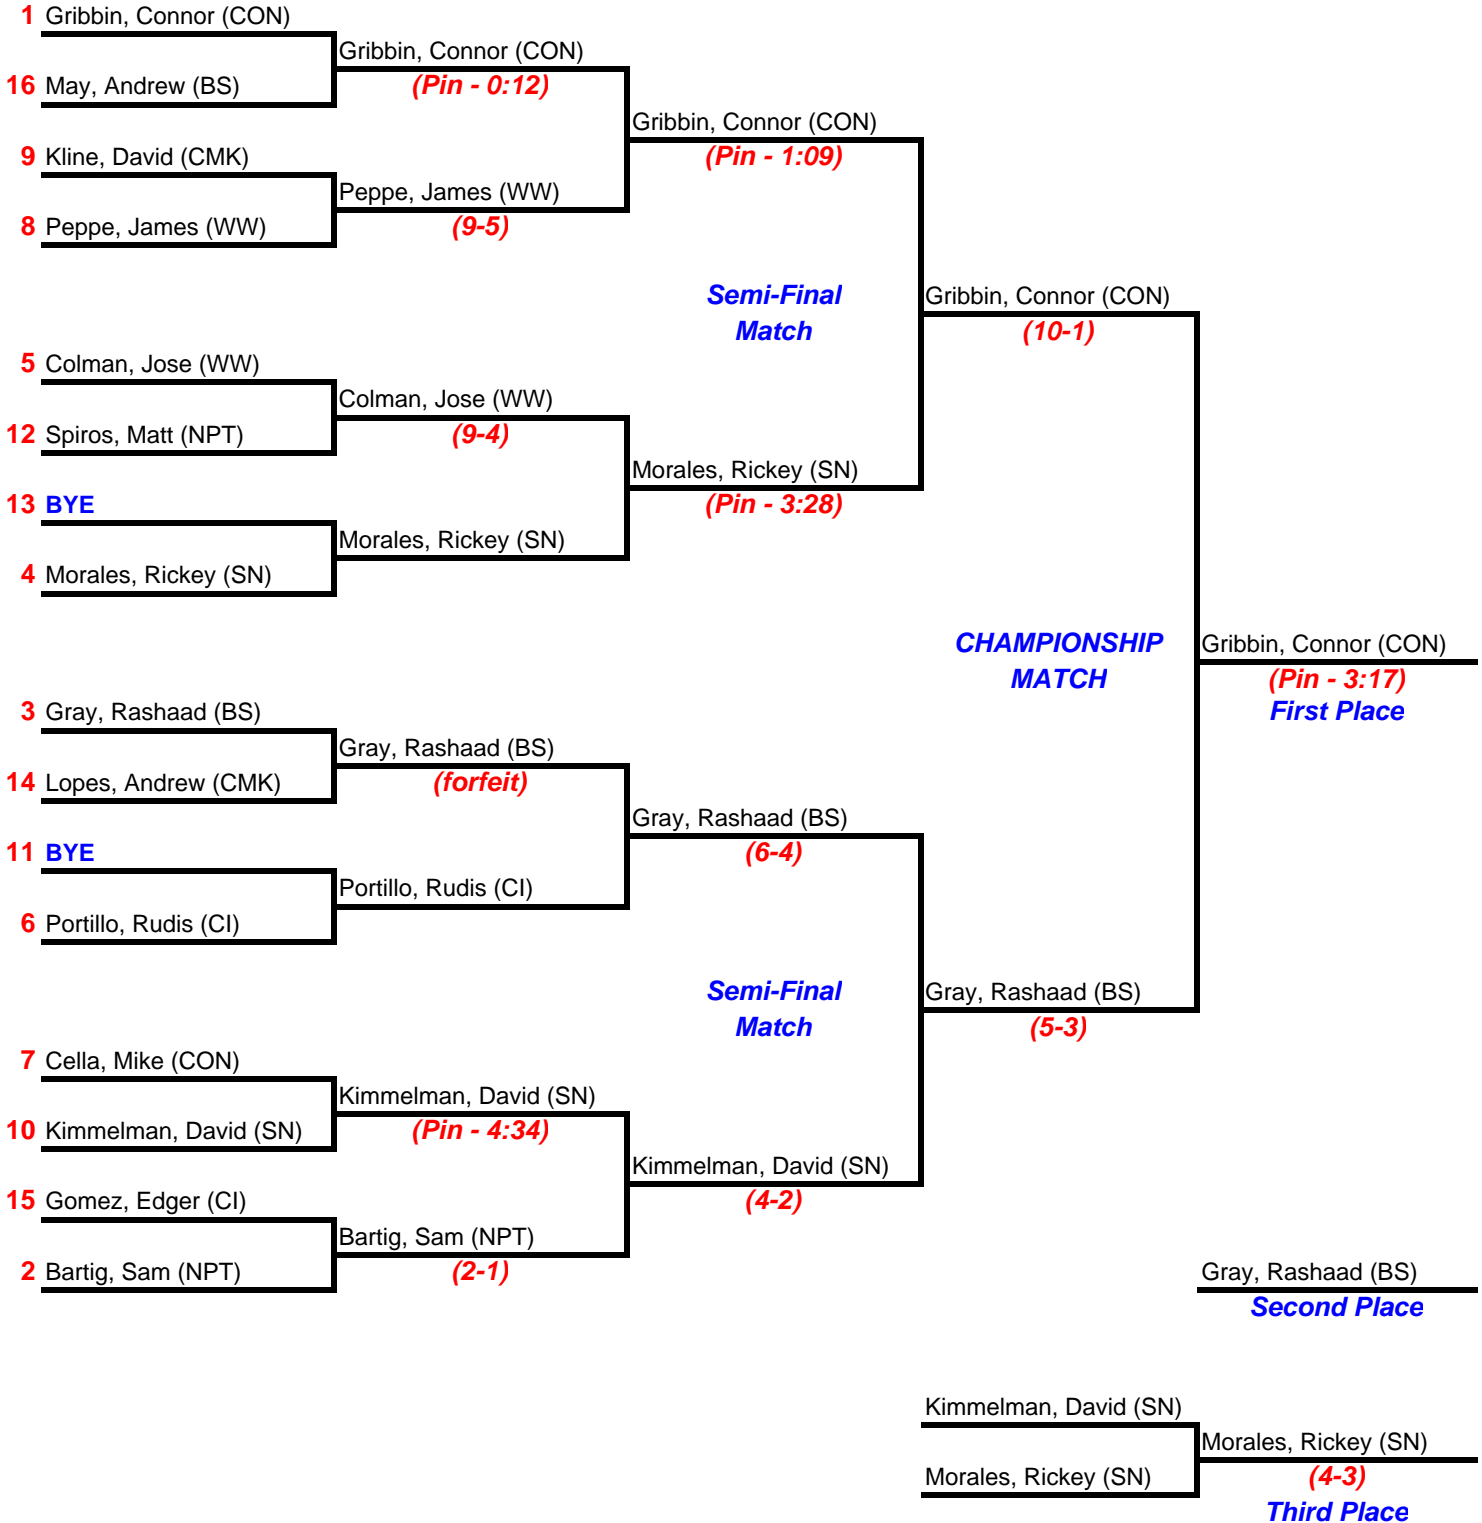

Section XI Wrestling 2009 League II Tournament

Weight Class: 135 LBS