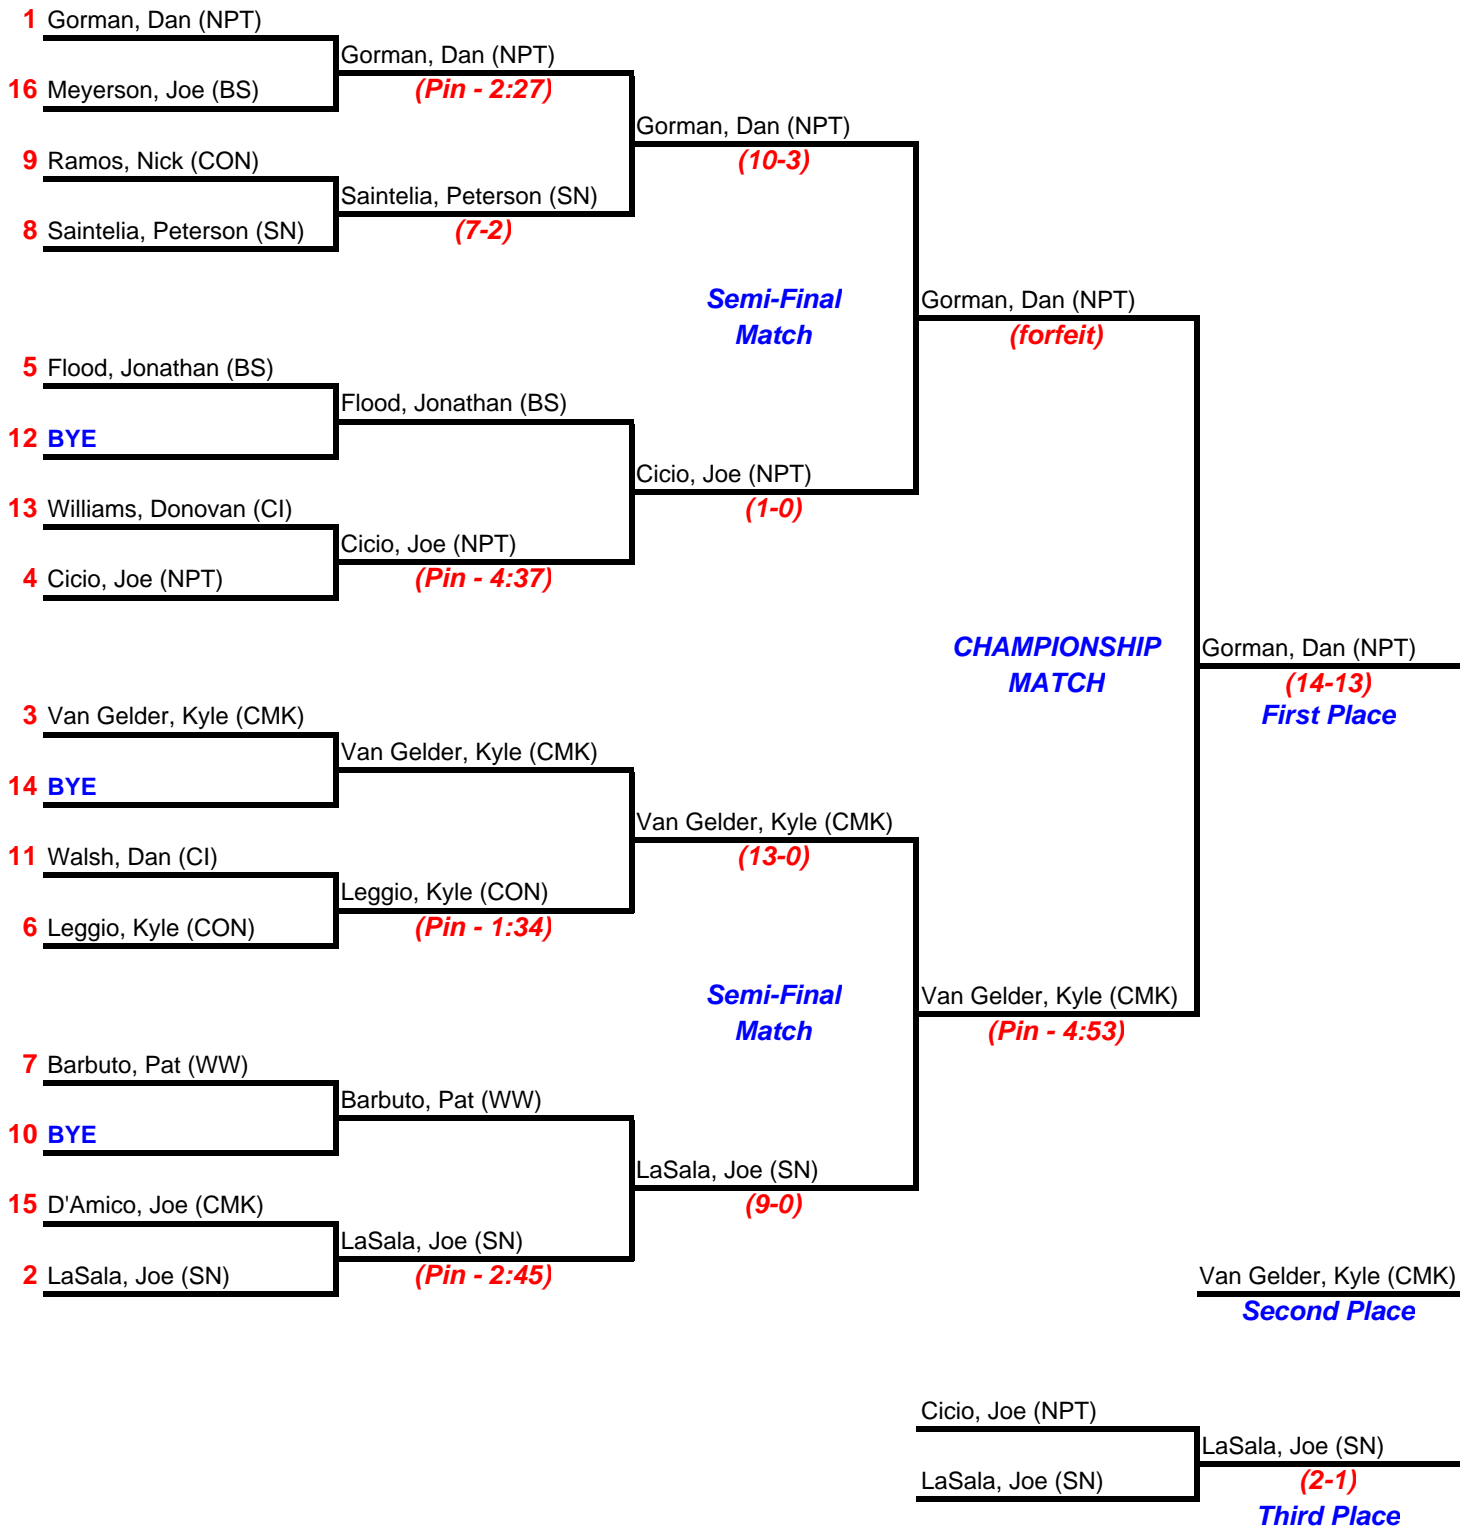

Section XI Wrestling 2009 League II Tournament

Weight Class: 145 LBS