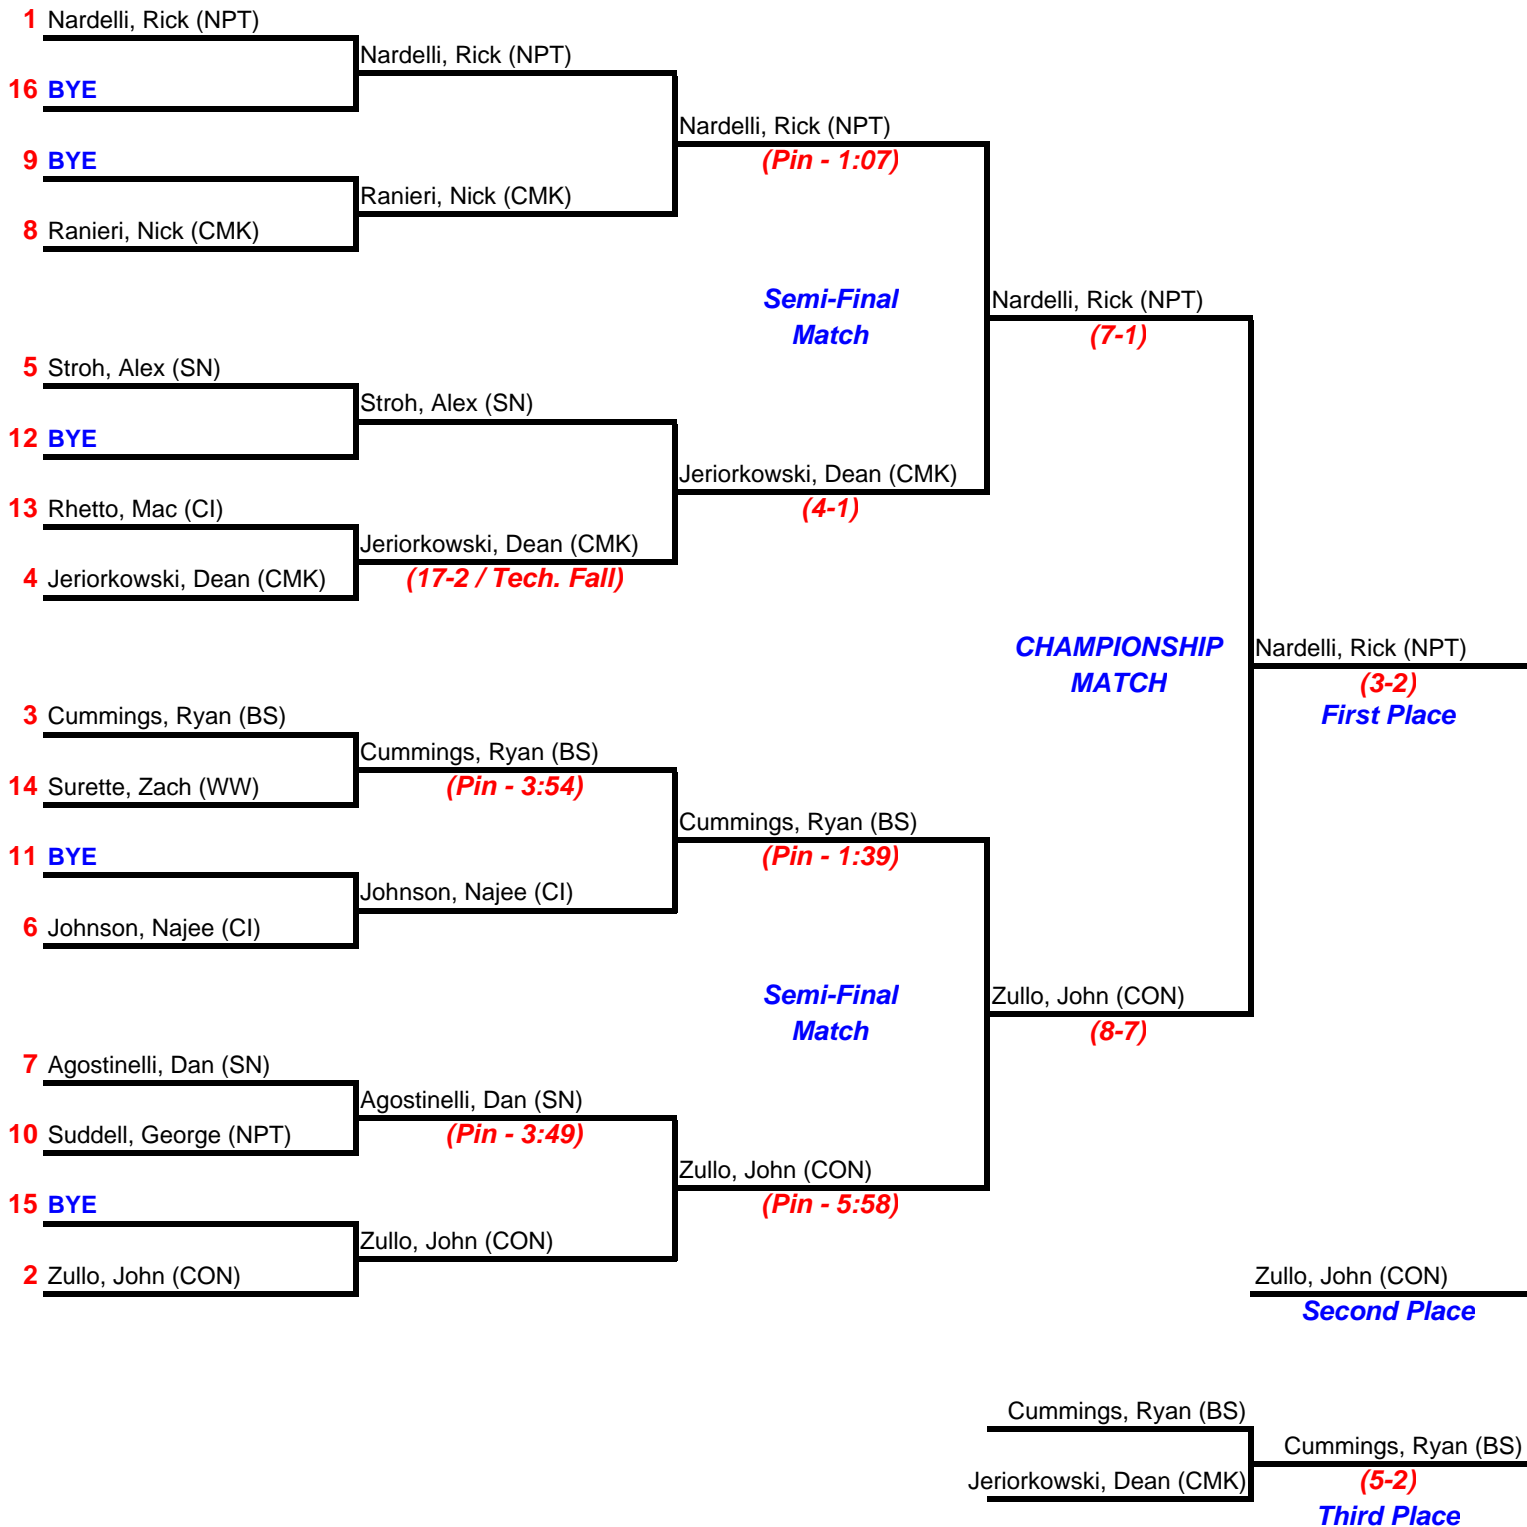

Section XI Wrestling 2009 League II Tournament

Weight Class: 160 LBS