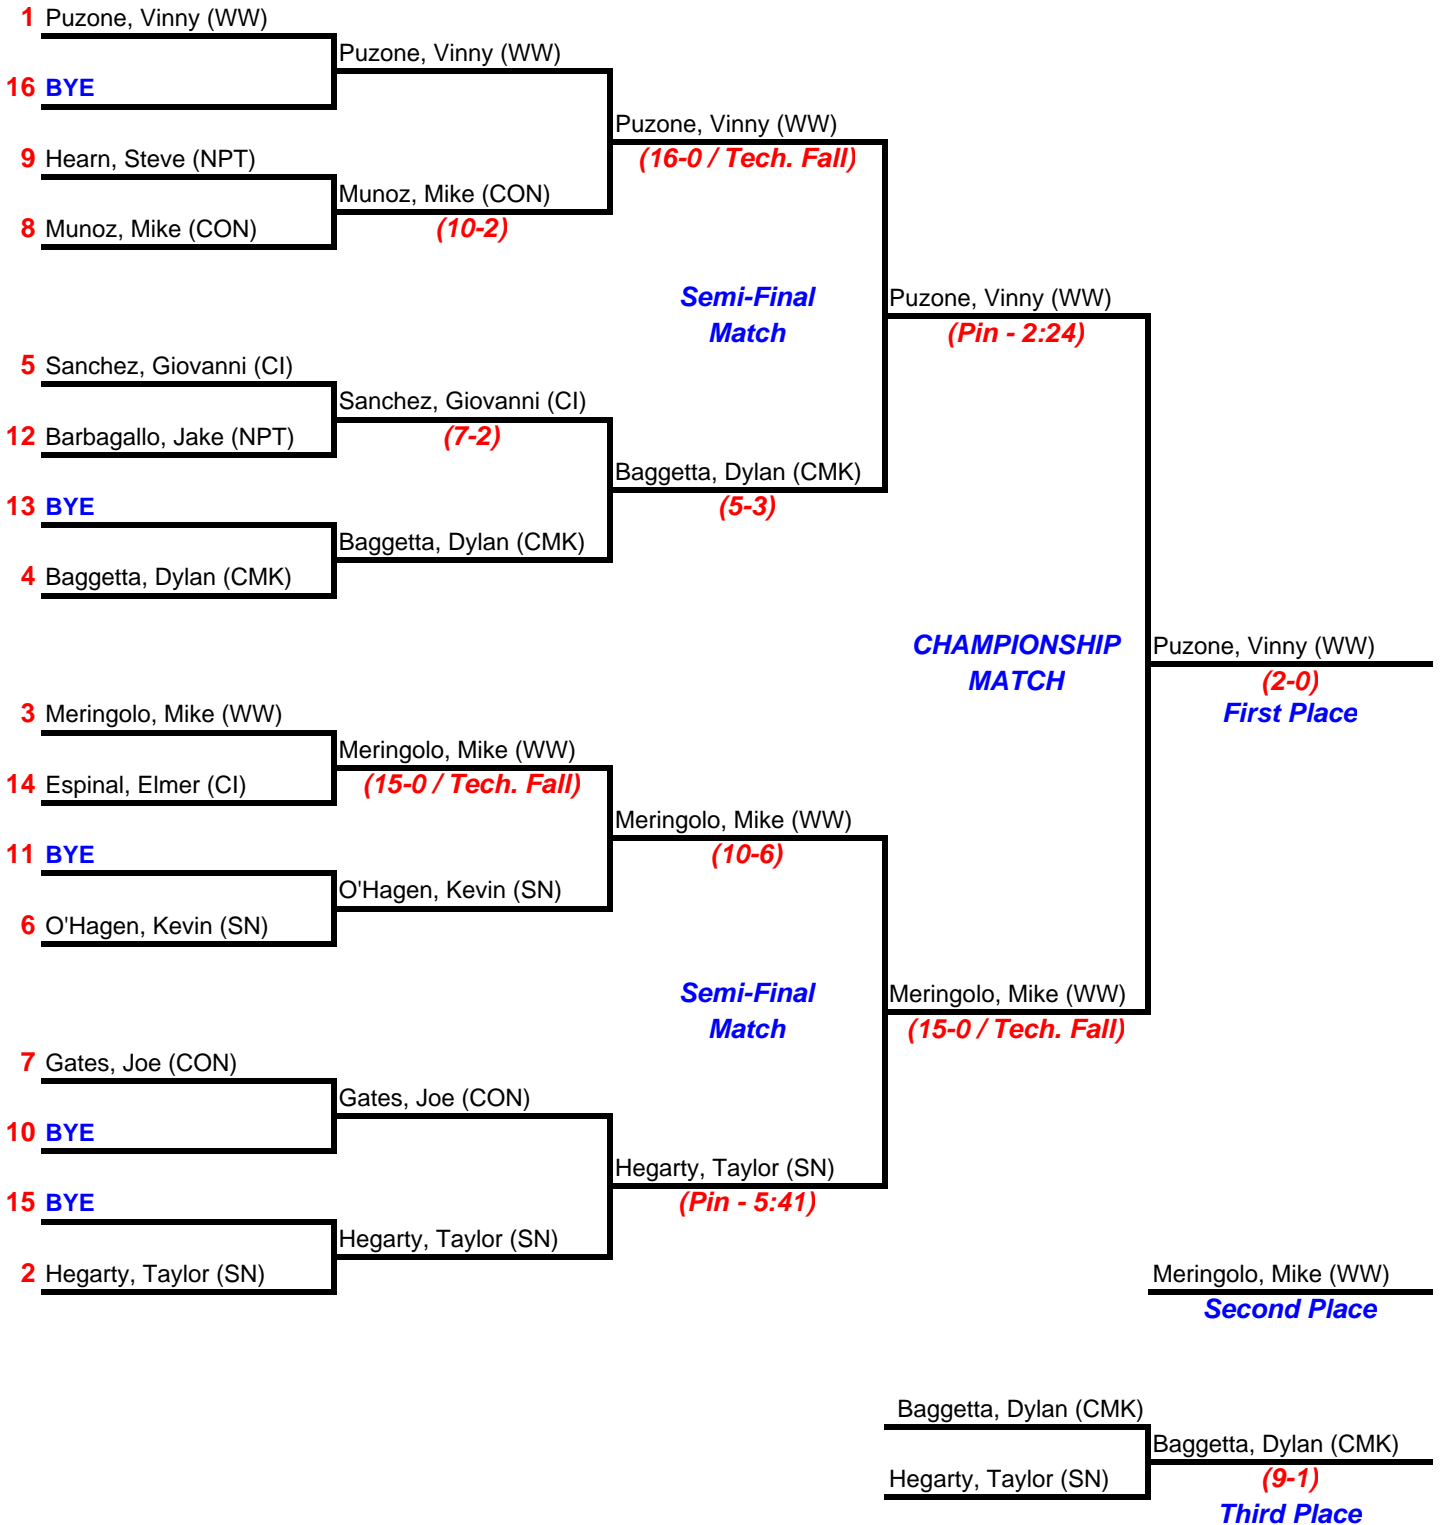

Section XI Wrestling 2009 League II Tournament

Weight Class: 112 LBS