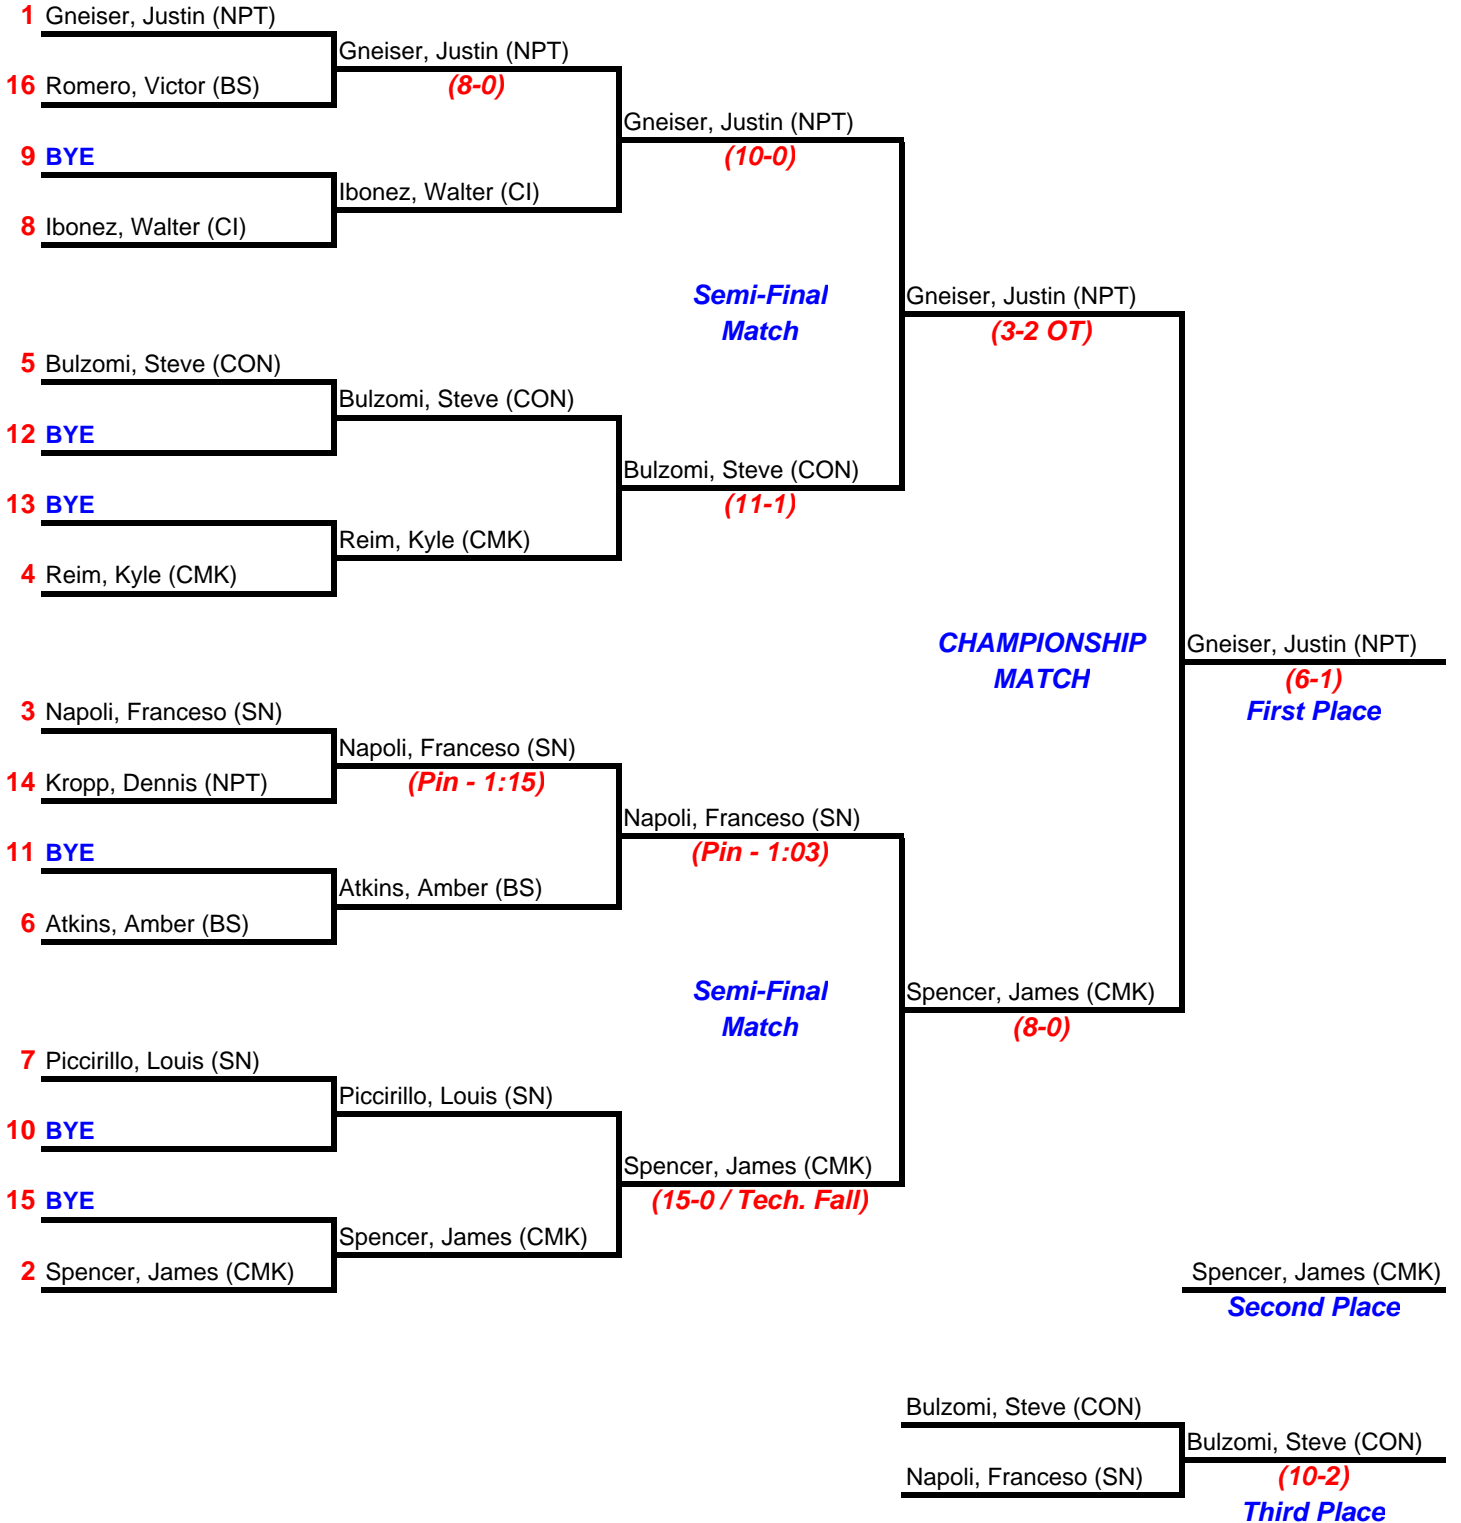

Suffolk County Wrestling 2009 League II Tournament

Team Standings

Team	Points
Connetquot	249.5
Sachem North	176.5
Commack	169
Northport	154.5
Bay Shore	124
Walt Whitman	108
Central Islip	84.5

Tournament Champions

Weight Class	League II Champion	
	Name	School
96 lbs	Justin Gneiser	Northport
103 lbs	Allen Gomez	Central Islip
112 lbs	Vinny Puzone	Walt Whitman
119 lbs	James McCabe	Connetquot
125 lbs	Adam Troy	Walt Whitman
130 lbs	Mike Piro	Sachem North
135 lbs	Connor Gribbon	Connetquot
140 lbs	Andy Rodriguez	Central Islip
145 lbs	Dan Gorman	Northport
152 lbs	Anthony Crivello	Northport
160 lbs	Rick Nardelli	Northport
171 lbs	Justin Constantatos	Commack
189 lbs	Adrian Mack	Bay Shore
215 lbs	Rocco DeForca	Commack
285 lbs	Nick Ciafone	Sachem North

Most Pins in Least Amount of Time	4:38	Connor Gribbon	Connetquot

Most Outstanding Wrestler	Allen Gomez	Central Islip

Coach of the Year	Ray Pickersgill	Sachem North

Section XI Wrestling 2009 League II Tournament

Weight Class: 96 LBS