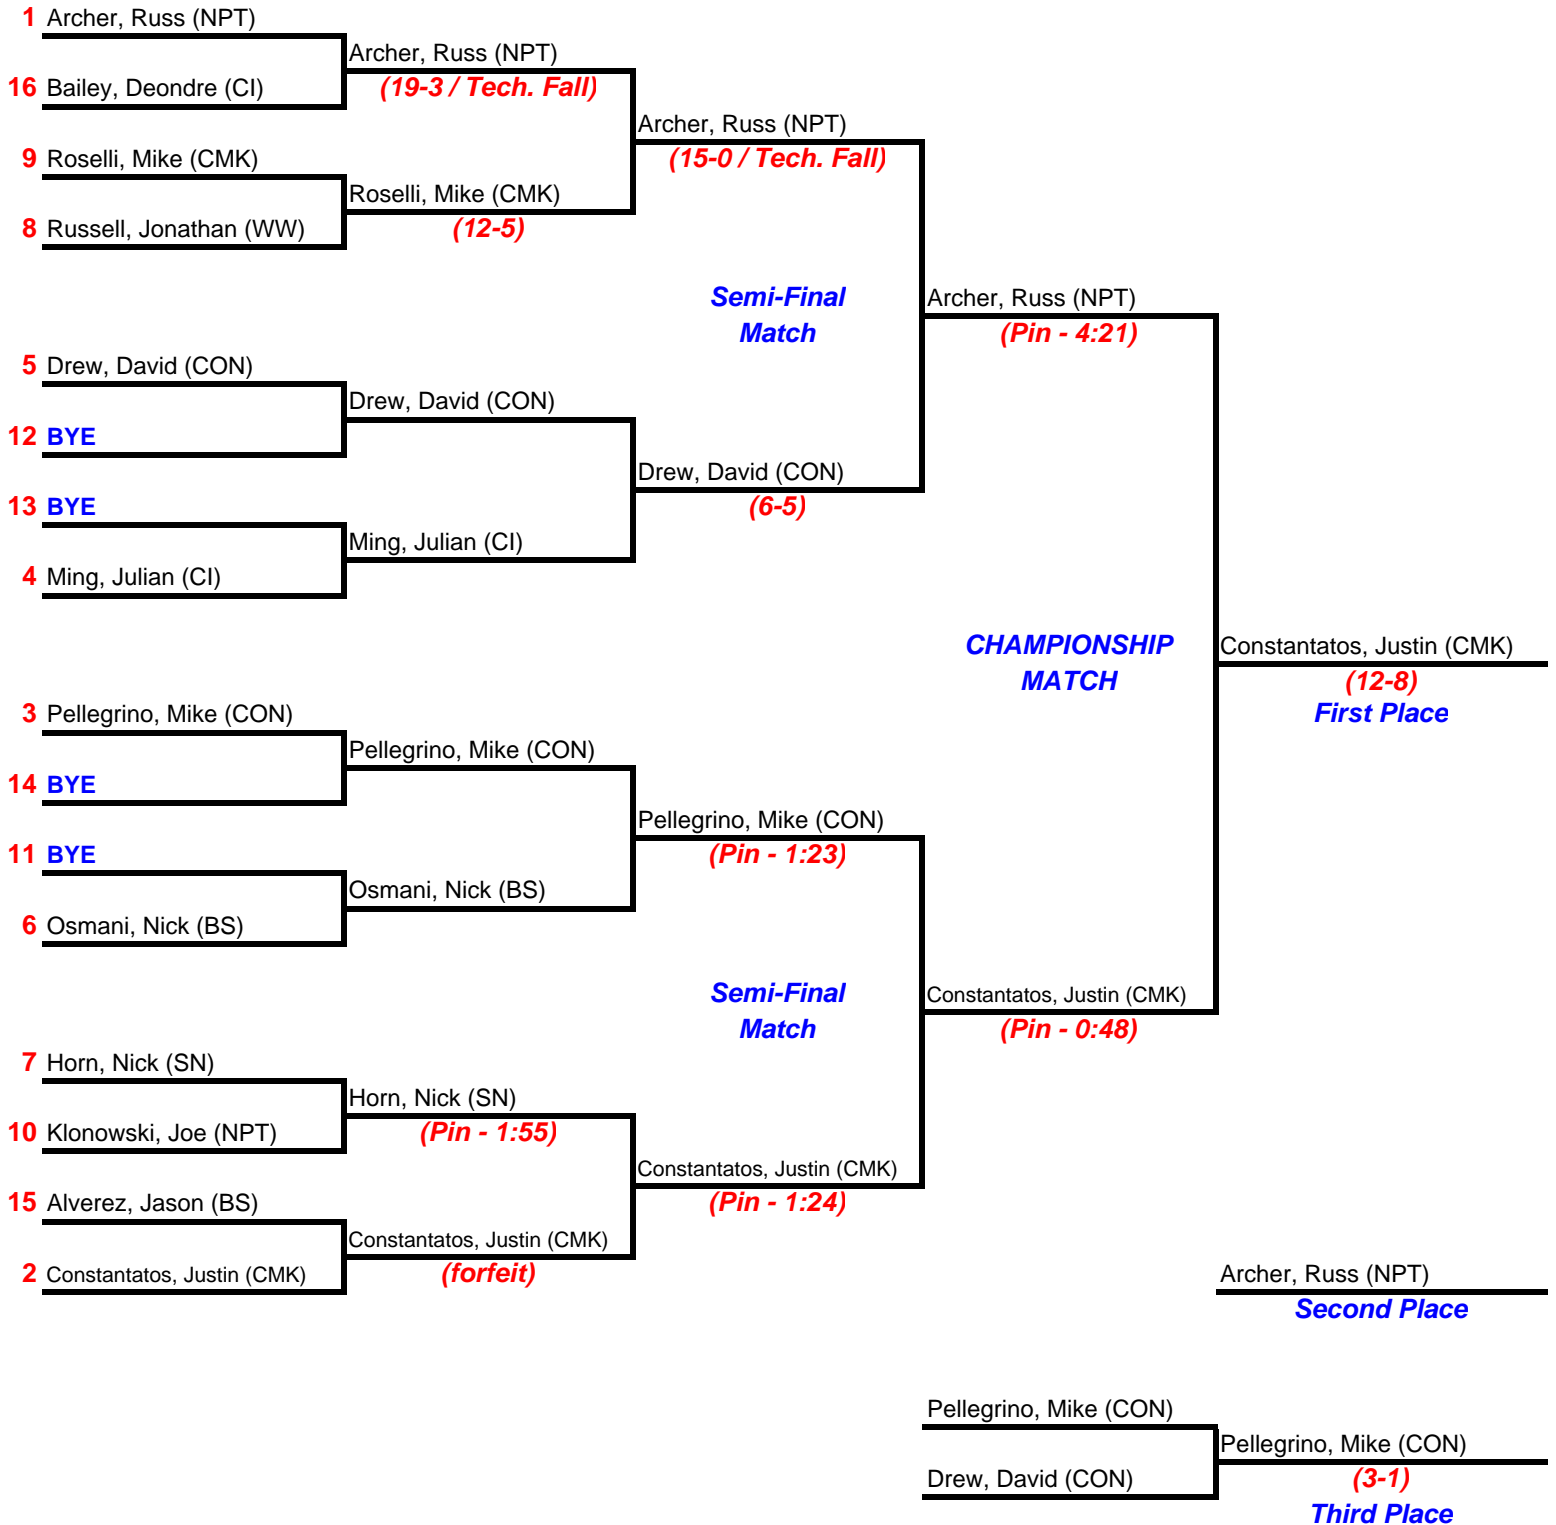

Section XI Wrestling 2009 League II Tournament

Weight Class: 171 LBS