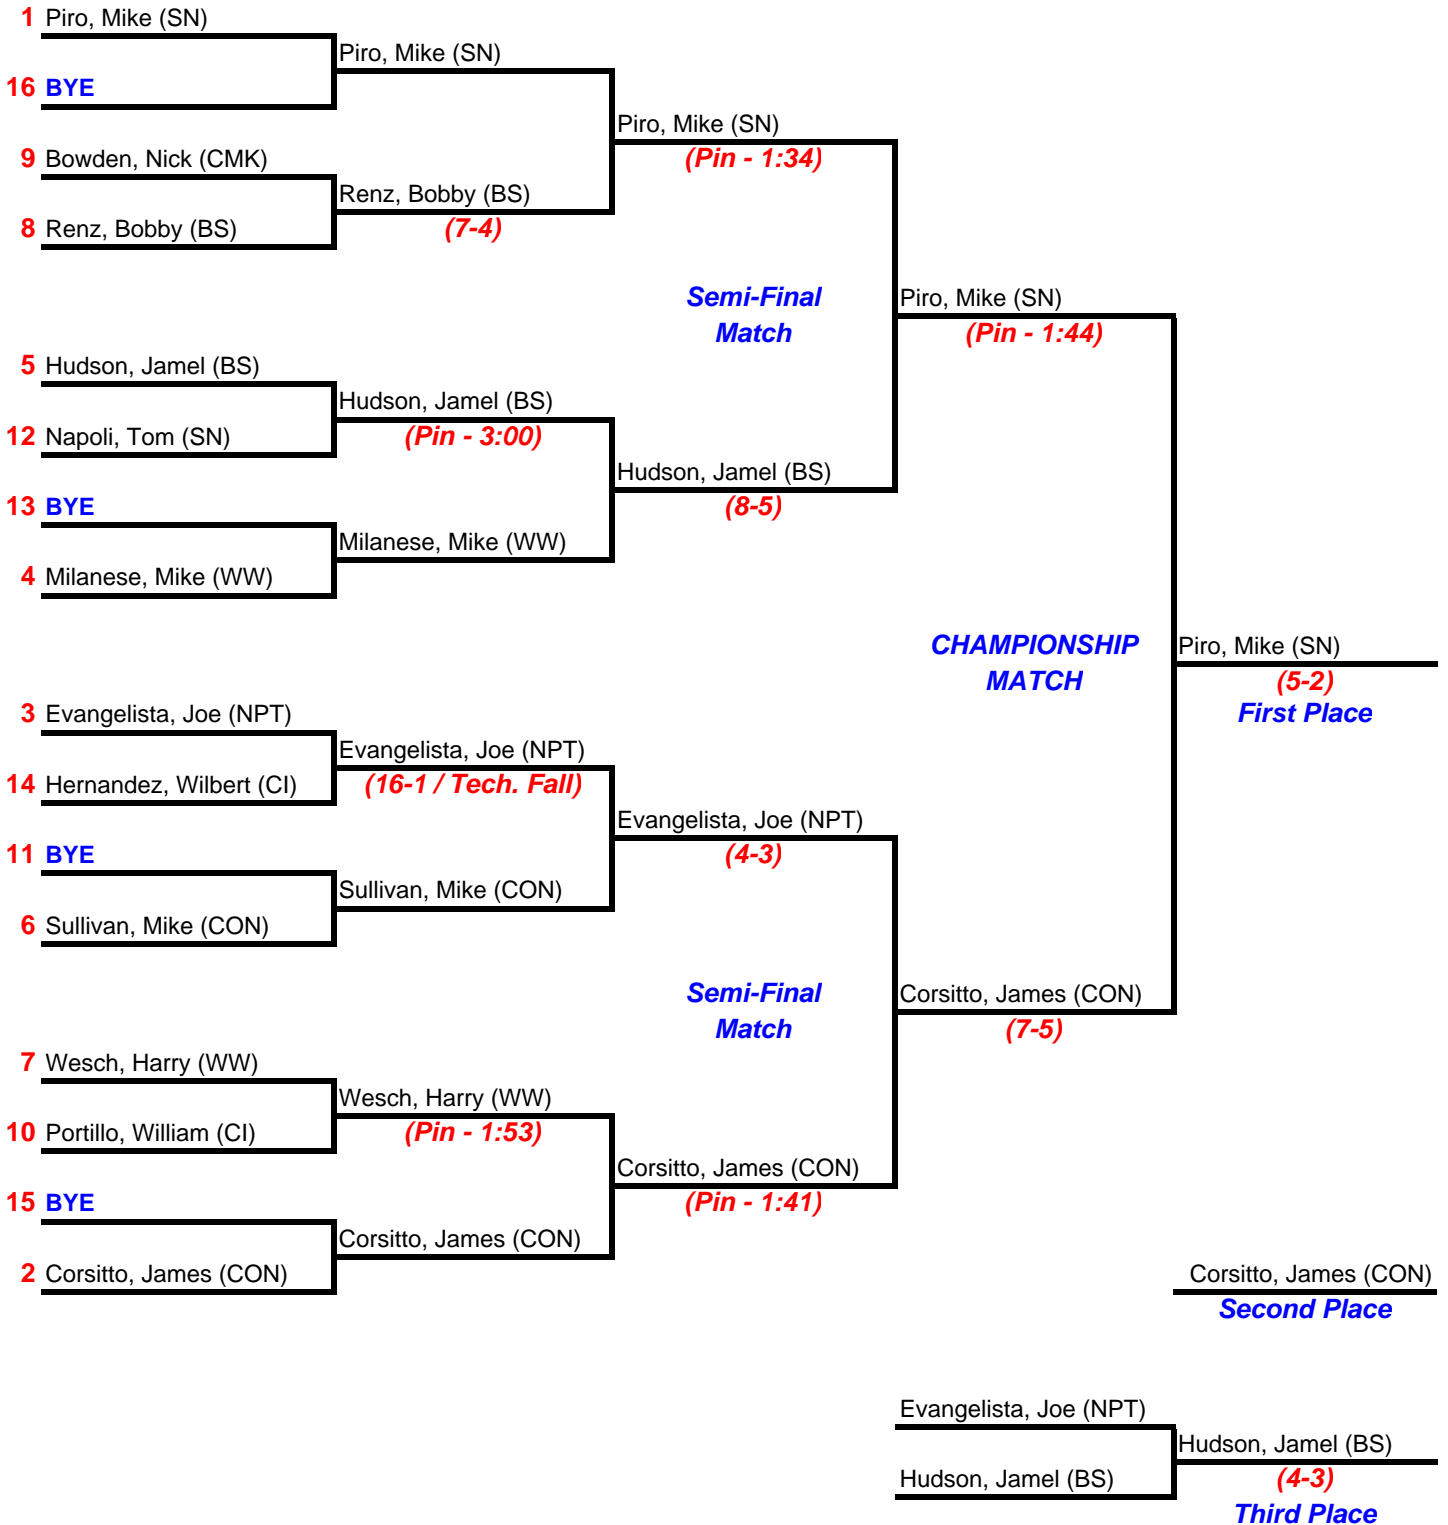

Section XI Wrestling 2009 League II Tournament

Weight Class: 130 LBS