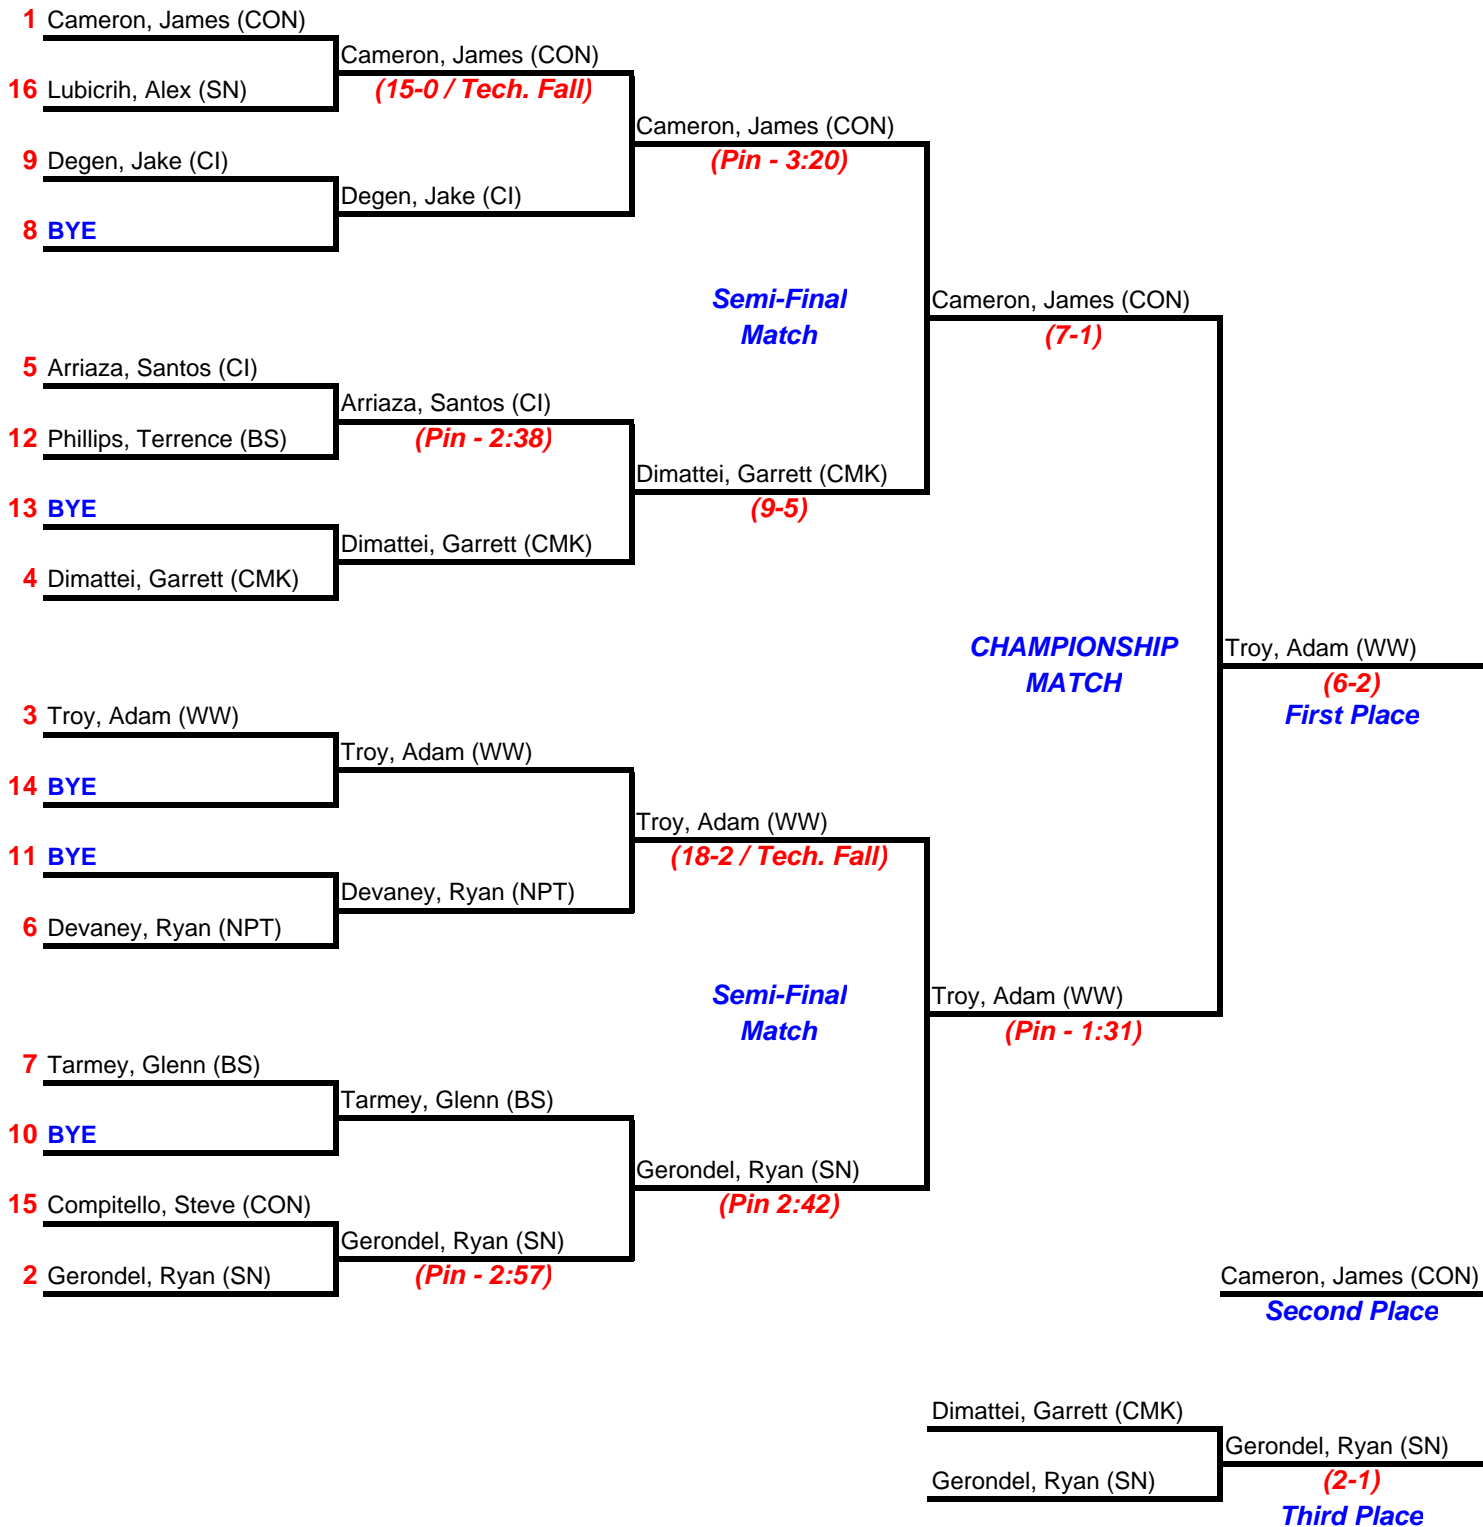

Section XI Wrestling 2009 League II Tournament

Weight Class: 125 LBS