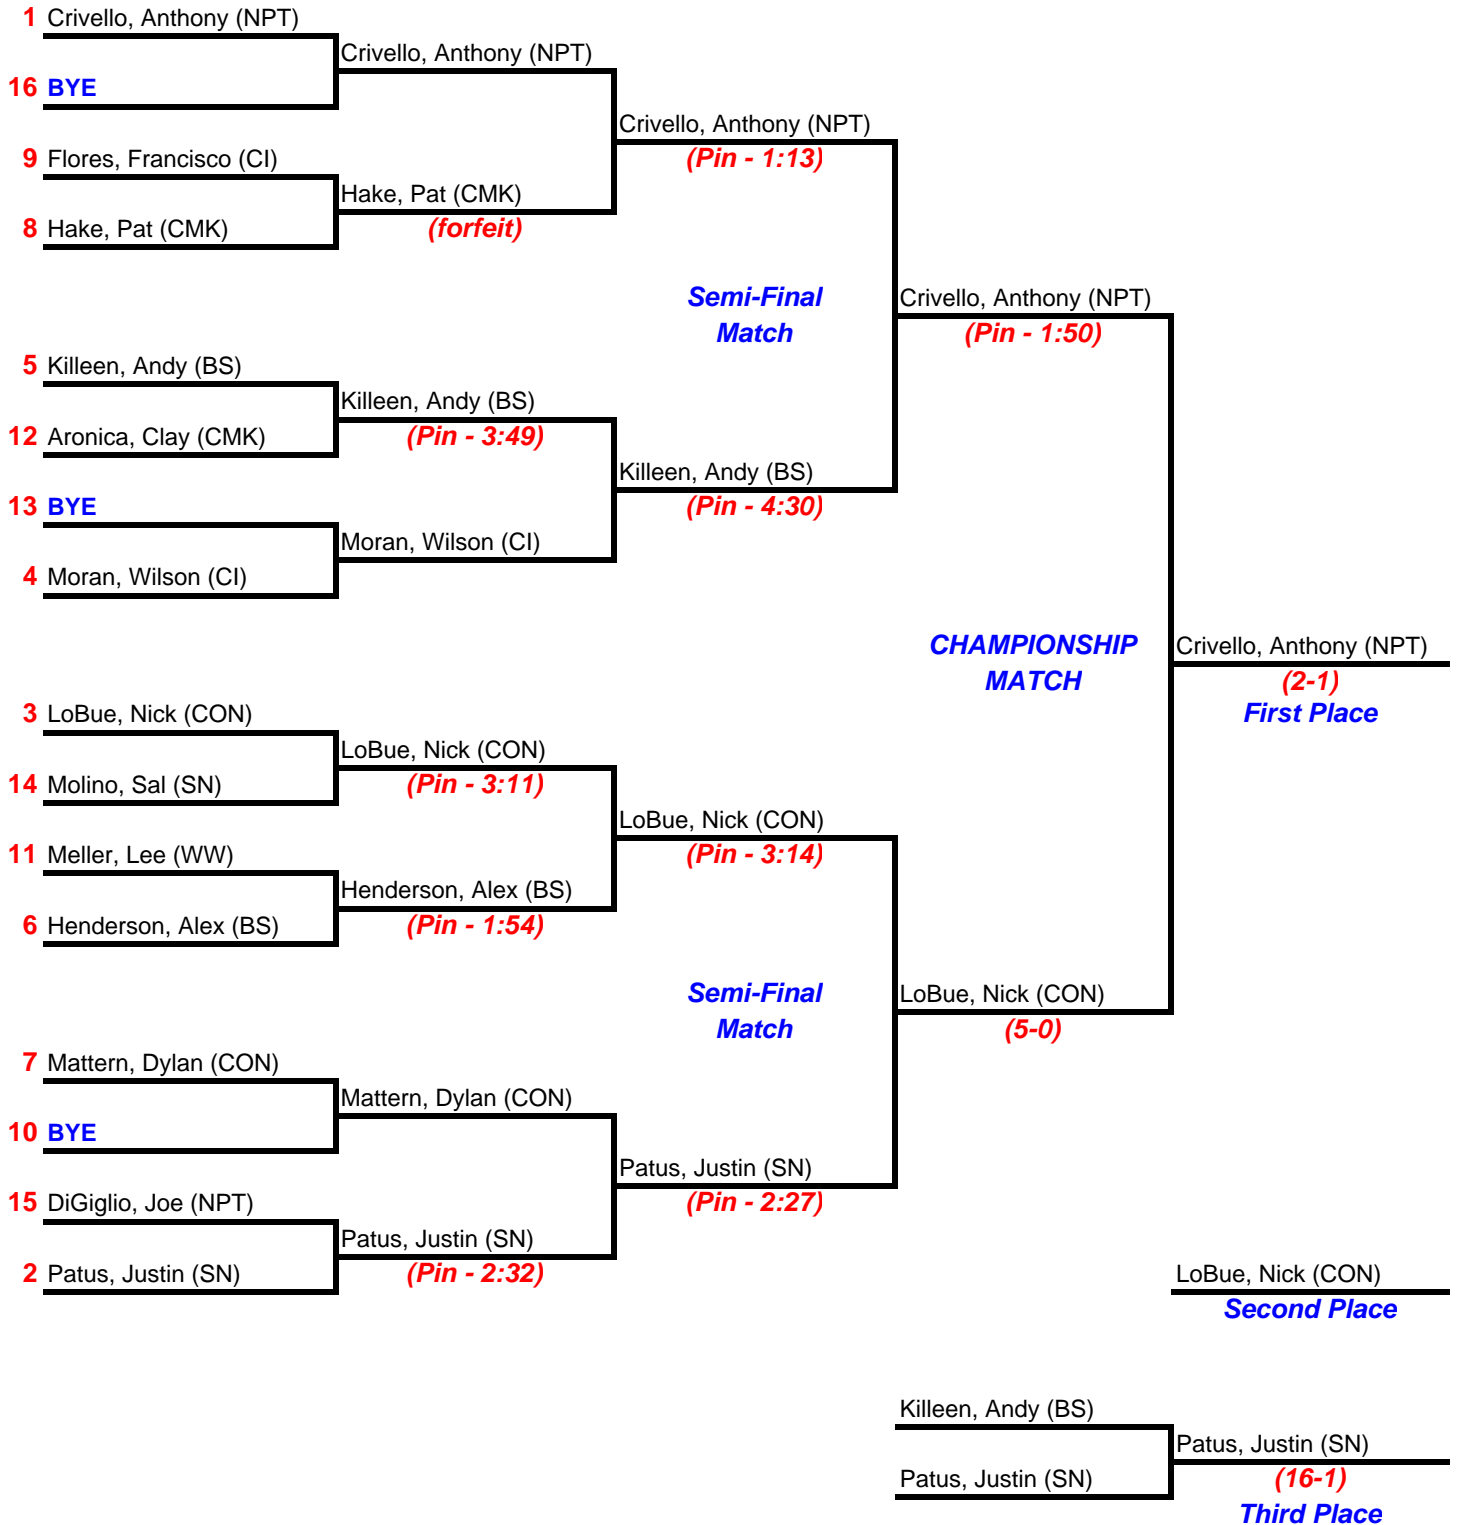

Weight Class: 140 LBS

Section XI Wrestling 2009 League II Tournament

Weight Class: 145 LBS

Section XI Wrestling 2009 League II Tournament

Weight Class: 152 LBS

Section XI Wrestling 2009 League II Tournament