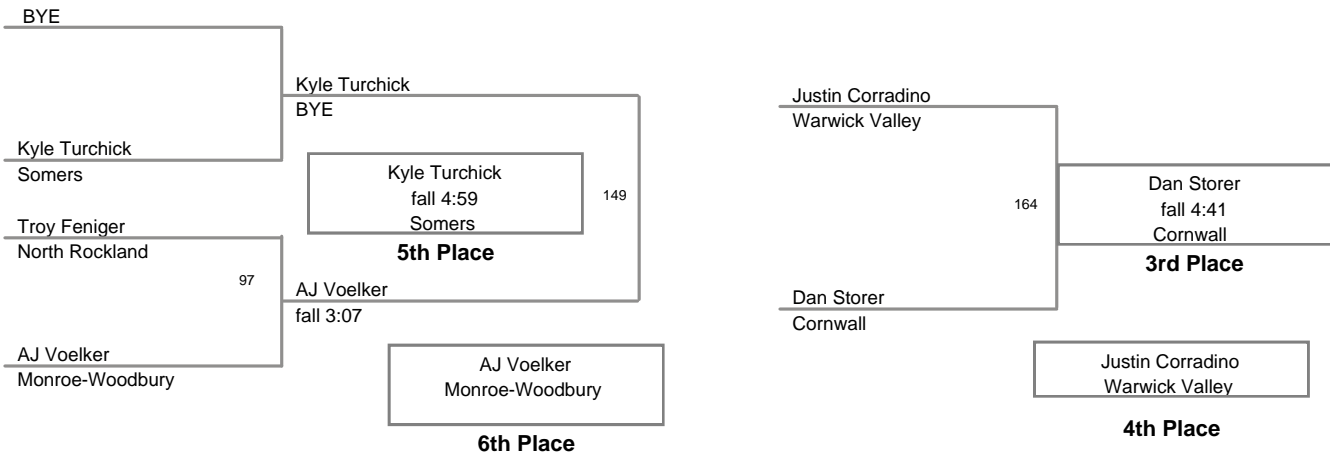

2010 Kohl Invitational
Kohl

103 Lbs