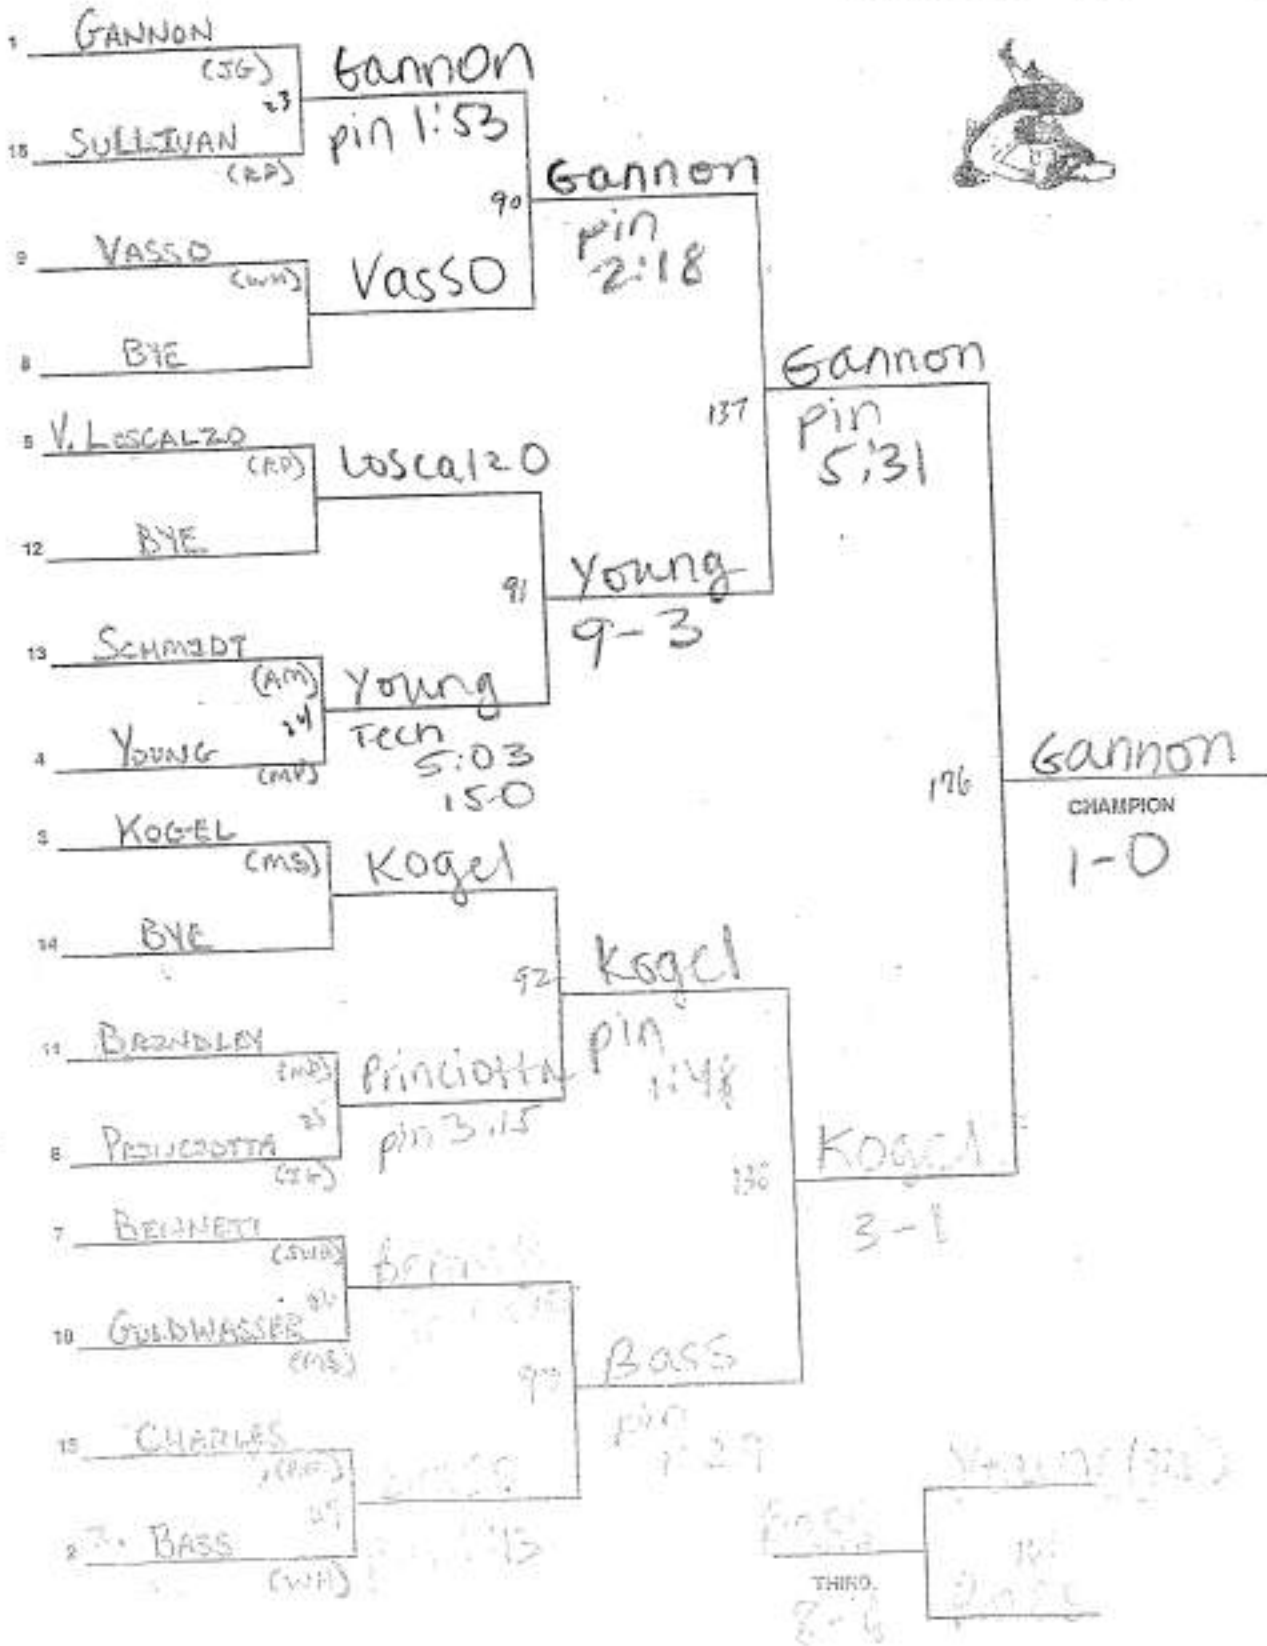

WEIGHT 130 lbs.

Year 2010

Section 11 League Tournament

WEIGHT 135 lbs.

8th Seed
Schmidt

Apr 2010

Section 11 League Tournament

8th Seed CURRY (WH)

WEIGHT 140 lbs.

Year 2010

Section 11 League Tournament

8th Seed
Barrows (CA)

WEIGHT 145 lbs.

Year 2010

Section 11 League Tournament

WEIGHT 152 lbs.