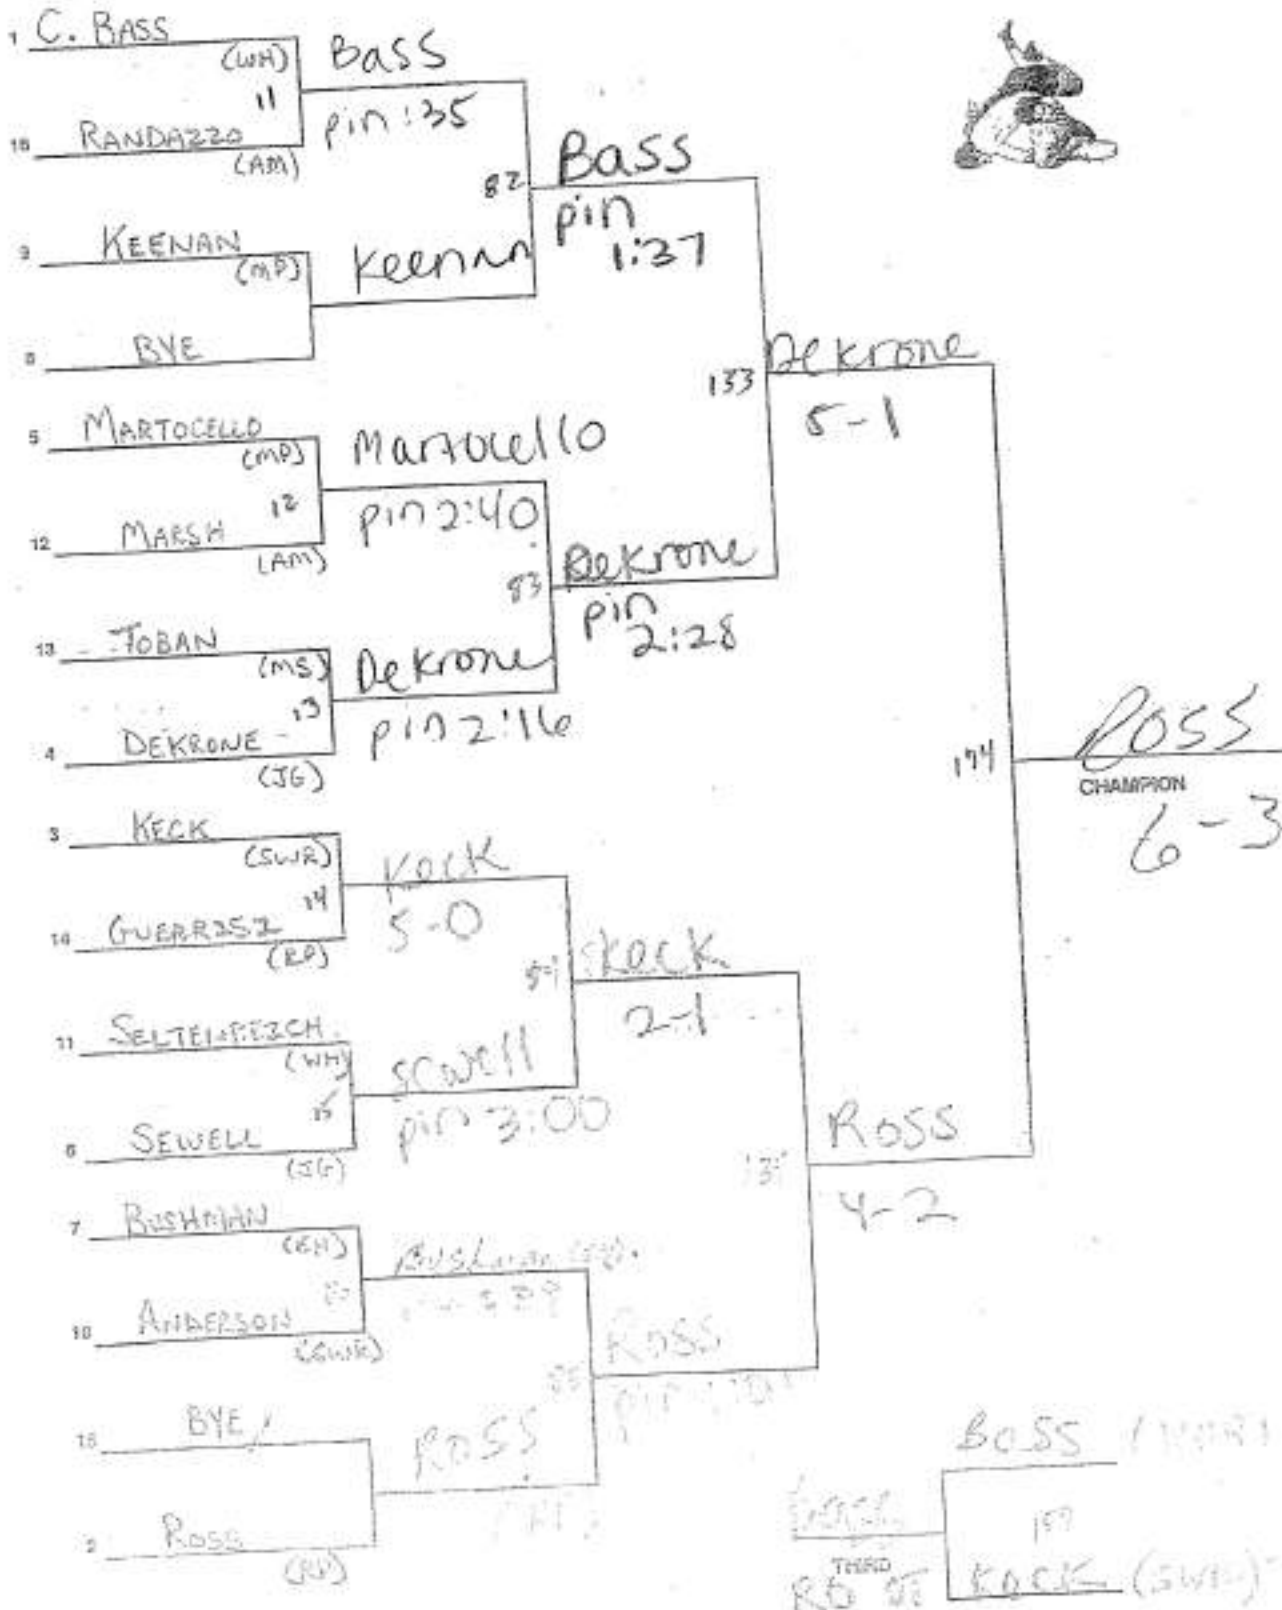

2010 LEAGUE VI

184

Year 2010

Section 11 League Tournament

WEIGHT 96 lbs.

Sat 2010

Section 11 League Tournament

WEIGHT 103 lbs.

WEIGHT 119 lbs.

JUN 2010

Section 11 League Tournament

WEIGHT 125 lbs.

5TH SEED - Sewell (IG)
8TH SEED - TOBAN (MS)

Mar 2010

Section 11 League Tournament

8th SEED
CROWEN (MP)

WEIGHT 130 lbs.

Year 2010

Section 11 League Tournament

WEIGHT 135 lbs.

8th Seed
Schmidt

Apr 2010

Section 11 League Tournament

8th Seed CURRY (WH)

Section 11 League Tournament

WEIGHT 215 lbs.

- 6th Seed JOHNSON (IG)
- 7th Seed CUSH
- 8th Seed ANTONOFF