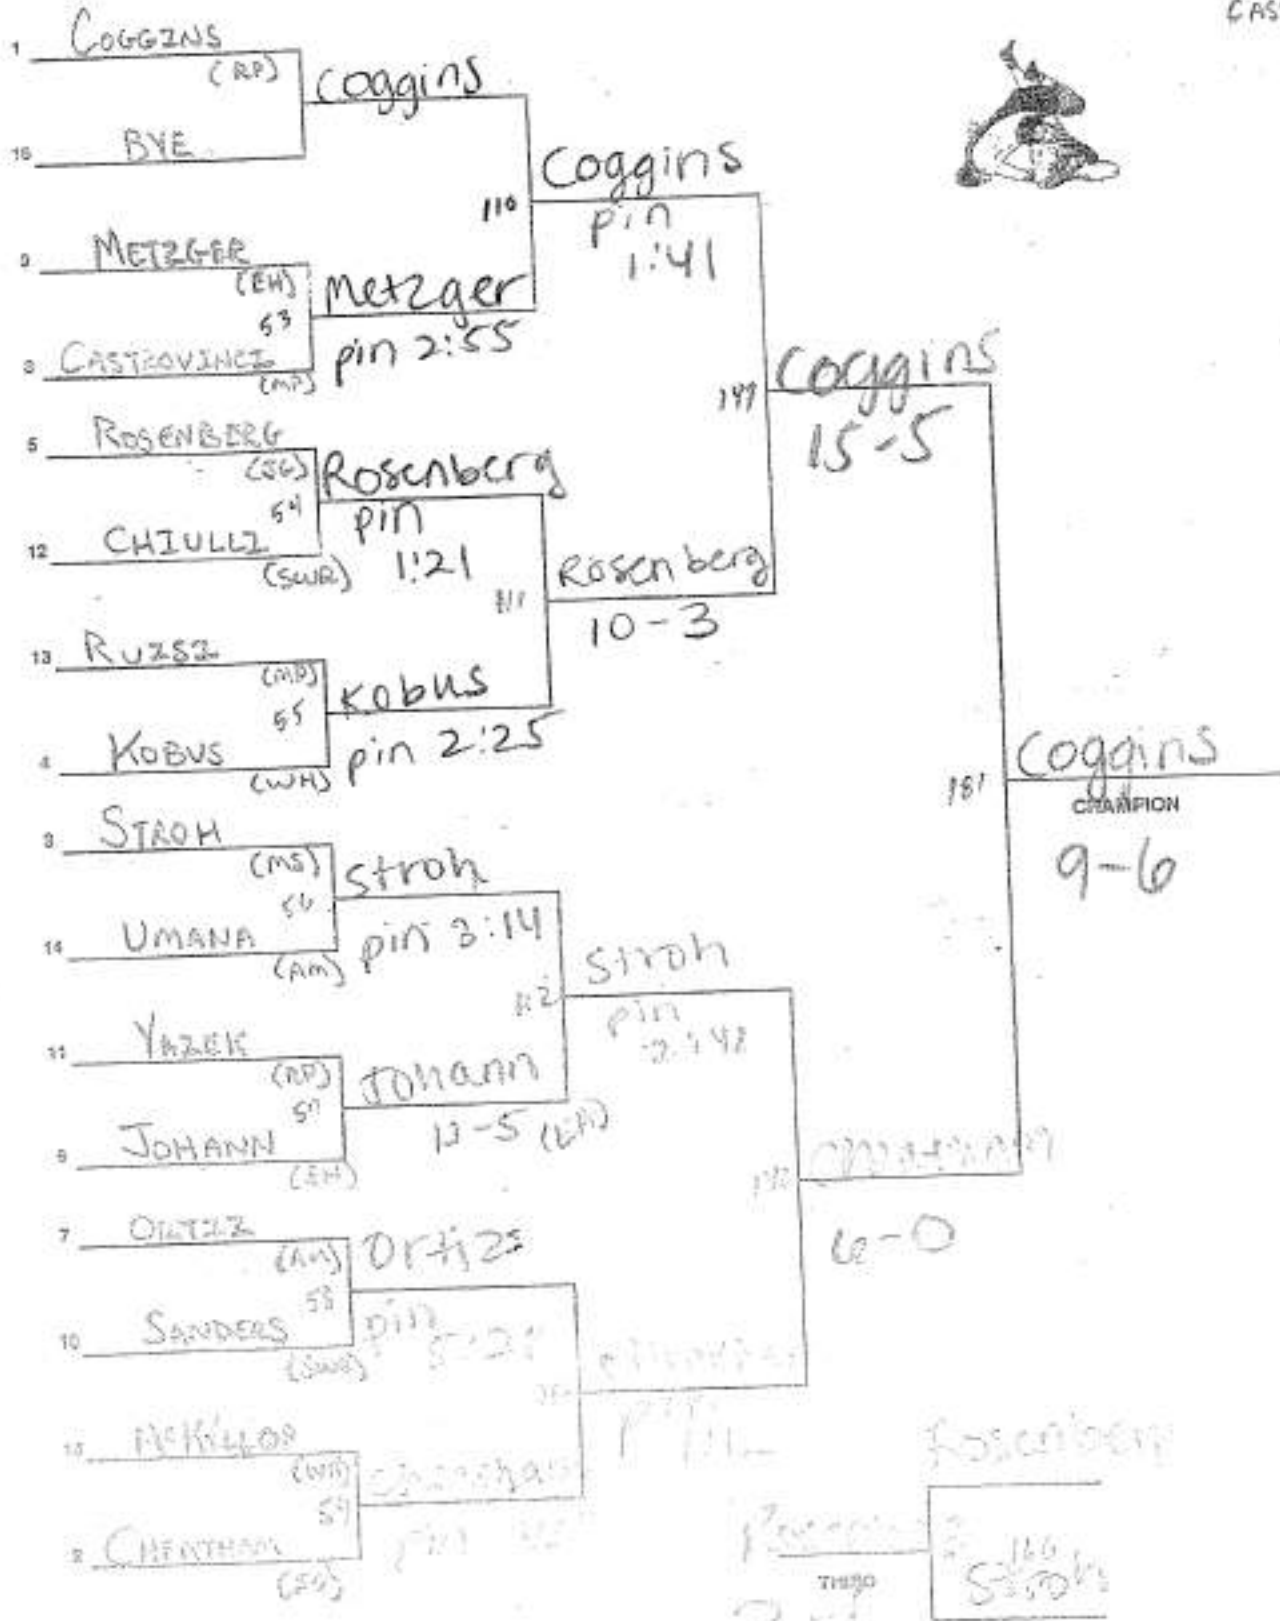

8th SEED
CUBAN (MS)

Year 2010

Section 11 League Tournament

WEIGHT 160 lbs. 7th Seed PROMISE 26

15 Mazarakis (WH)
 pin 2:42
 15 Mazarakis (WH)
 pin 2:42

Year 2010

Section 11 League Tournament

WEIGHT 171 lbs. 8th SEED
CASTROVINCEZ

Year 2010

Section 11 League Tournament

WEIGHT 189 lbs.

Year 2010

Section 11 League Tournament

WEIGHT 215 lbs.

- 6th Seed JOHNSON (26)
- 7th Seed CUSH
- 8th Seed ANTONOFF

Year 2010