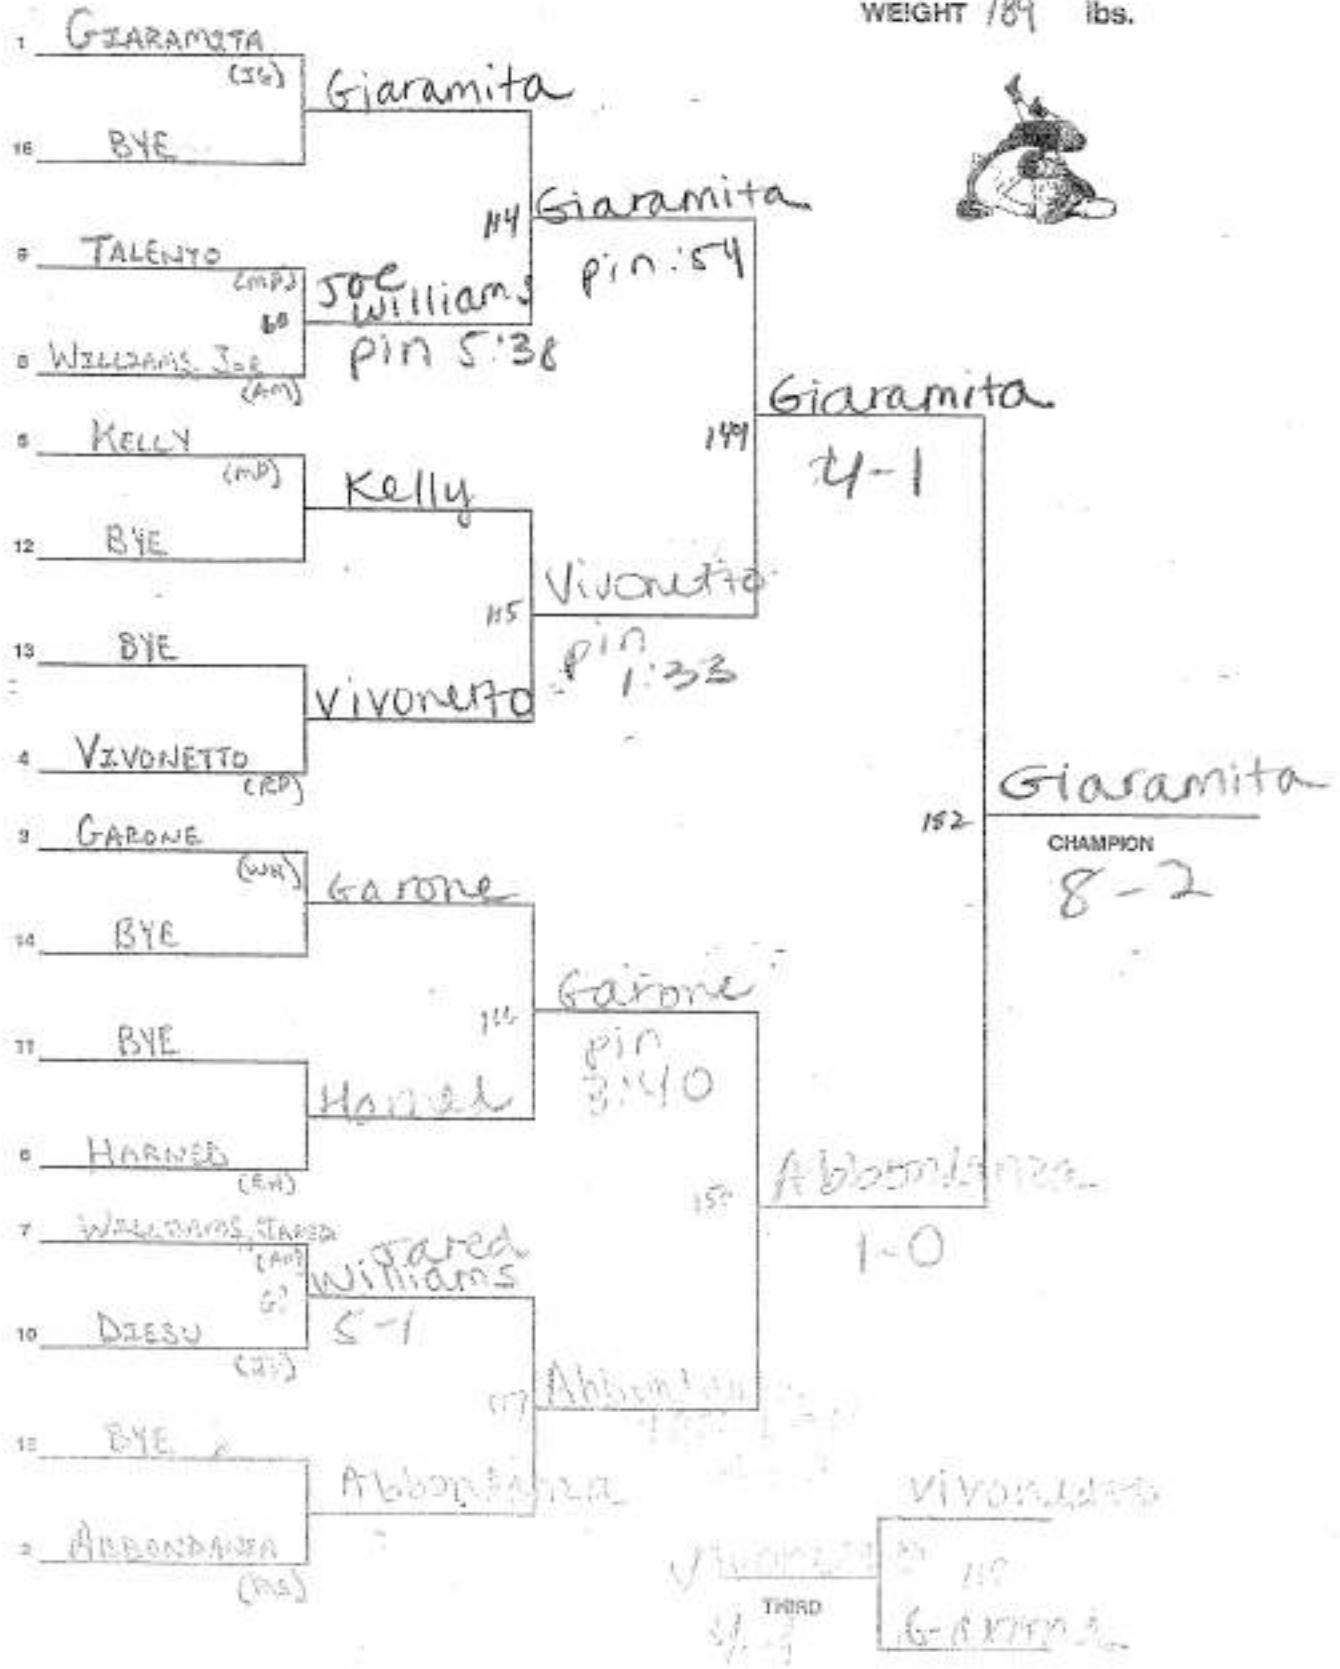

8th SEED
CUBAN (MS)

Year 2010

Section 11 League Tournament

WEIGHT 160 lbs. 7th Seed PROMISE 26

15 Mazarakis (WH)
 pin 2:42
 15 Mazarakis (WH)
 pin 2:42

Year 2010

Section 11 League Tournament

WEIGHT 171 lbs. 8th SEED
CASTROVINCEZ

Year 2010

Section 11 League Tournament

WEIGHT 189 lbs.

Year 2010

Section 11 League Tournament

WEIGHT 215 lbs.

- 6th Seed JOHNSON (26)
- 7th Seed CUSH
- 8th Seed ANTONOFF

Year 2010