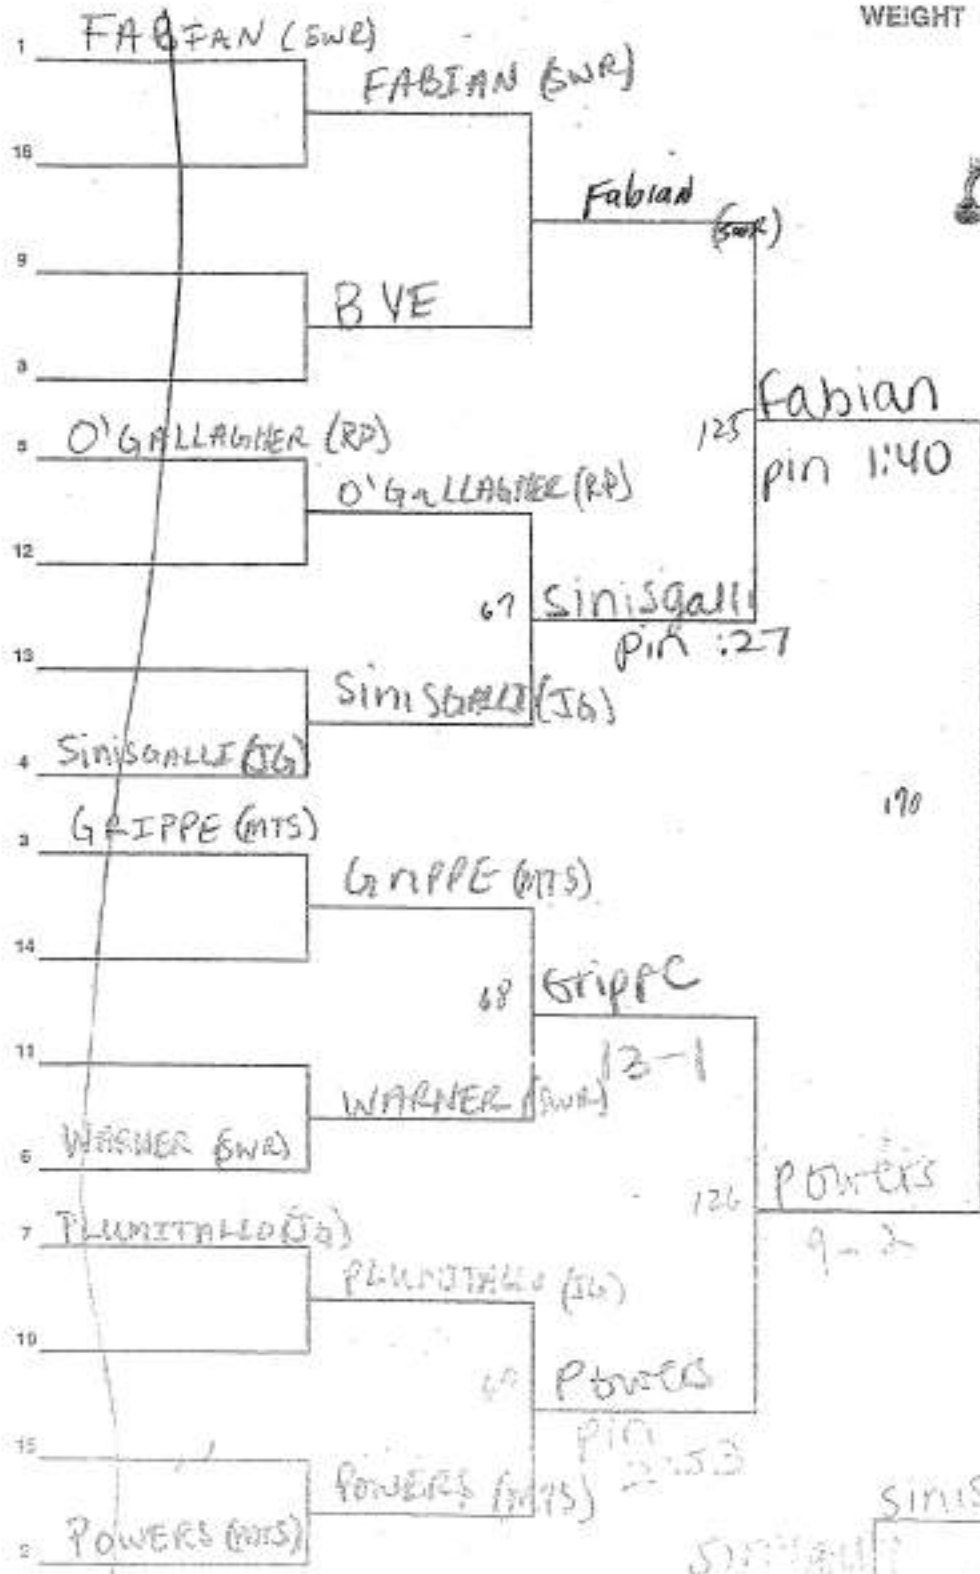

2010 LEAGUE VI

184

Year 2010

Section 11 League Tournament

WEIGHT 96 lbs.

Sat 2010

Section 11 League Tournament

WEIGHT 103 lbs.

Year 2010

Section 11 League Tournament

WEIGHT 112 lbs.

8TH SEED

GARAFOLA (WH)

Year 2010

Section 11 League Tournament

8th Seed
MORALES (SWR)

Year 2010

Section 11 League Tournament

WEIGHT 189 lbs.

Year 2010

Section 11 League Tournament

WEIGHT 215 lbs.

- 6th Seed JOHNSON (26)
- 7th Seed CUSH
- 8th Seed ANTONOFF

Year 2010

Section 11 League Tournament

WEIGHT 215 lbs.

- 6th Seed JOHNSON (IG)
- 7th Seed CUSH
- 8th Seed ANTONOFF