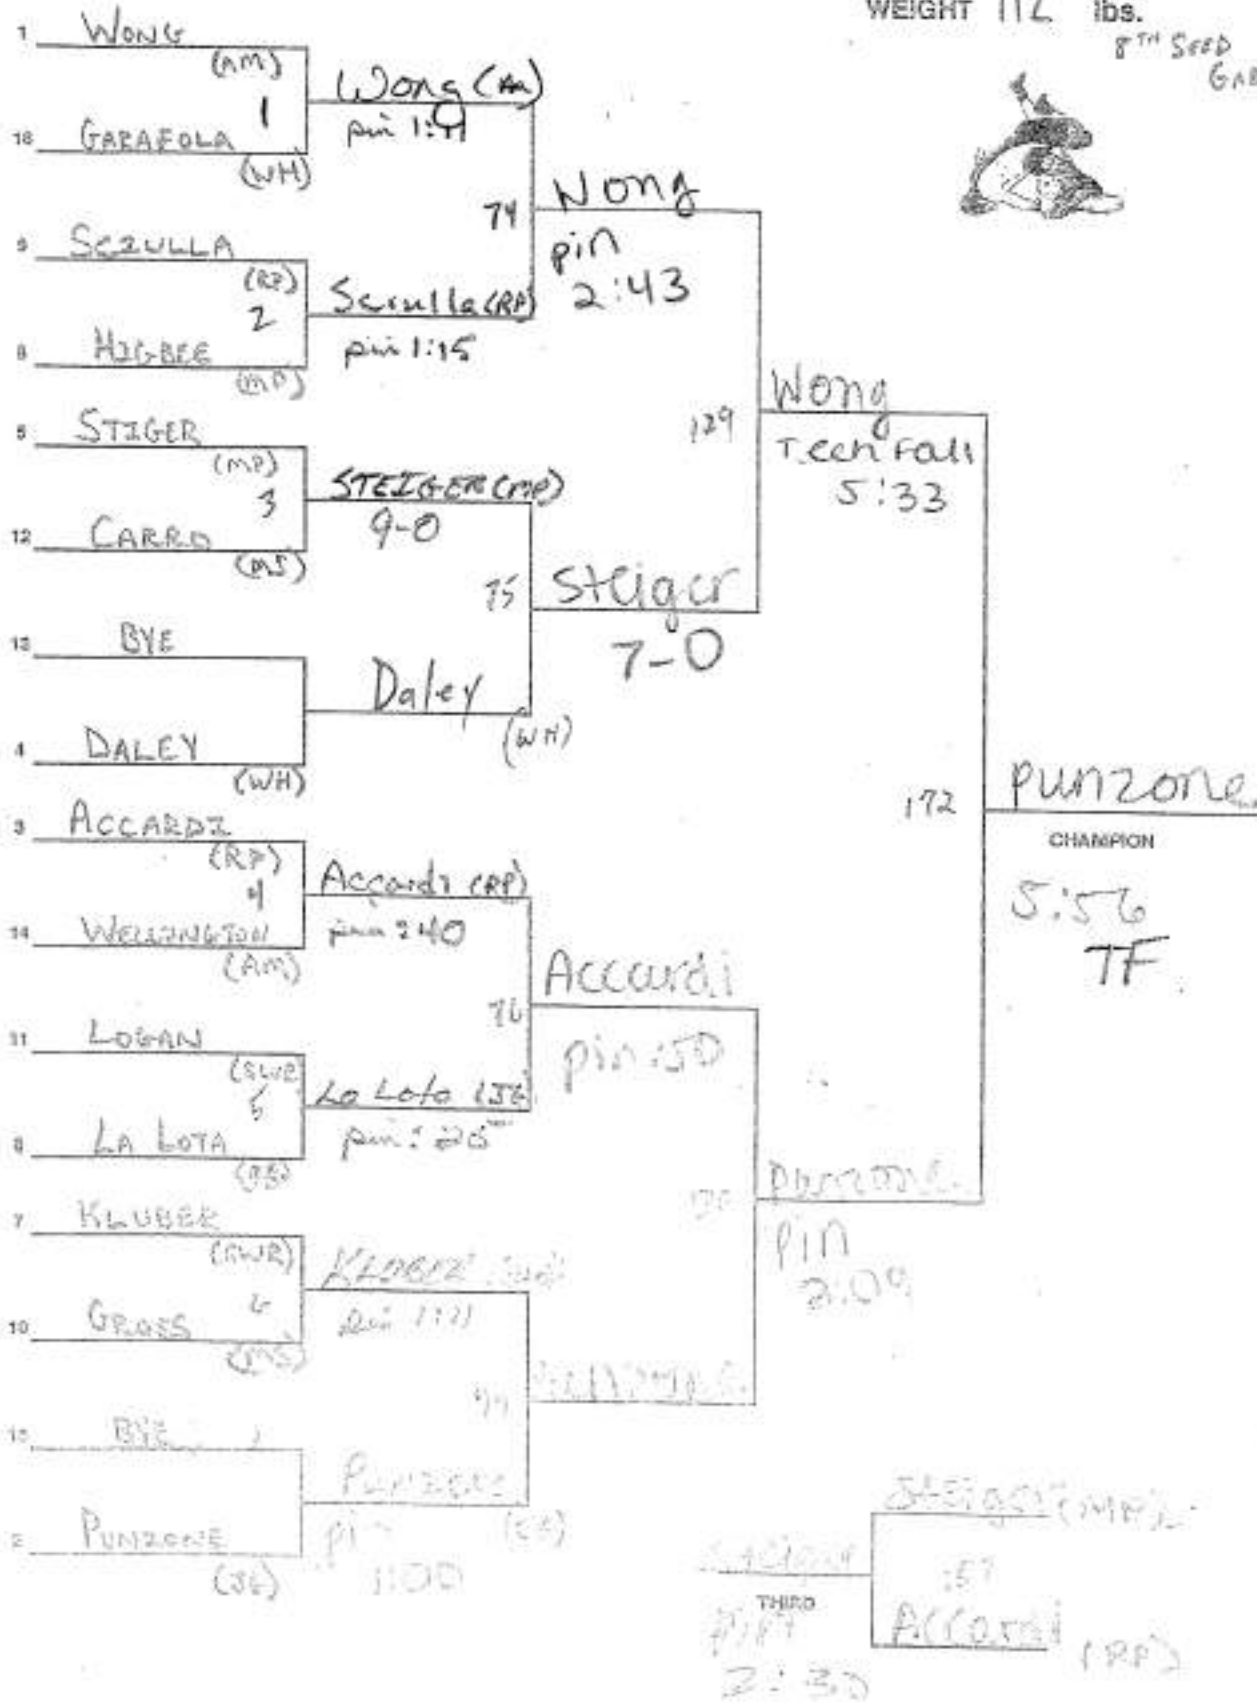

2010 LEAGUE VI

184

Year 2010

Section 11 League Tournament

WEIGHT 96 lbs.

Sat 2010

Section 11 League Tournament

WEIGHT 103 lbs.

Year 2010

Section 11 League Tournament

WEIGHT 112 lbs.

8TH SEED

GARAFOLA (WH)

Year 2010

Section 11 League Tournament

8th Seed
MORALES (SWR)

WEIGHT 119 lbs.

JUN 2010

Section 11 League Tournament

WEIGHT 125 lbs.

5TH SEED - Sewell (IG)
8TH SEED - TOBAN (MS)

Mar 2010

Section 11 League Tournament

8th SEED
CROWEN (MP)

Section 11 League Tournament

WEIGHT 215 lbs.

- 6th Seed JOHNSON (IG)
- 7th Seed CUSH
- 8th Seed ANTONOFF