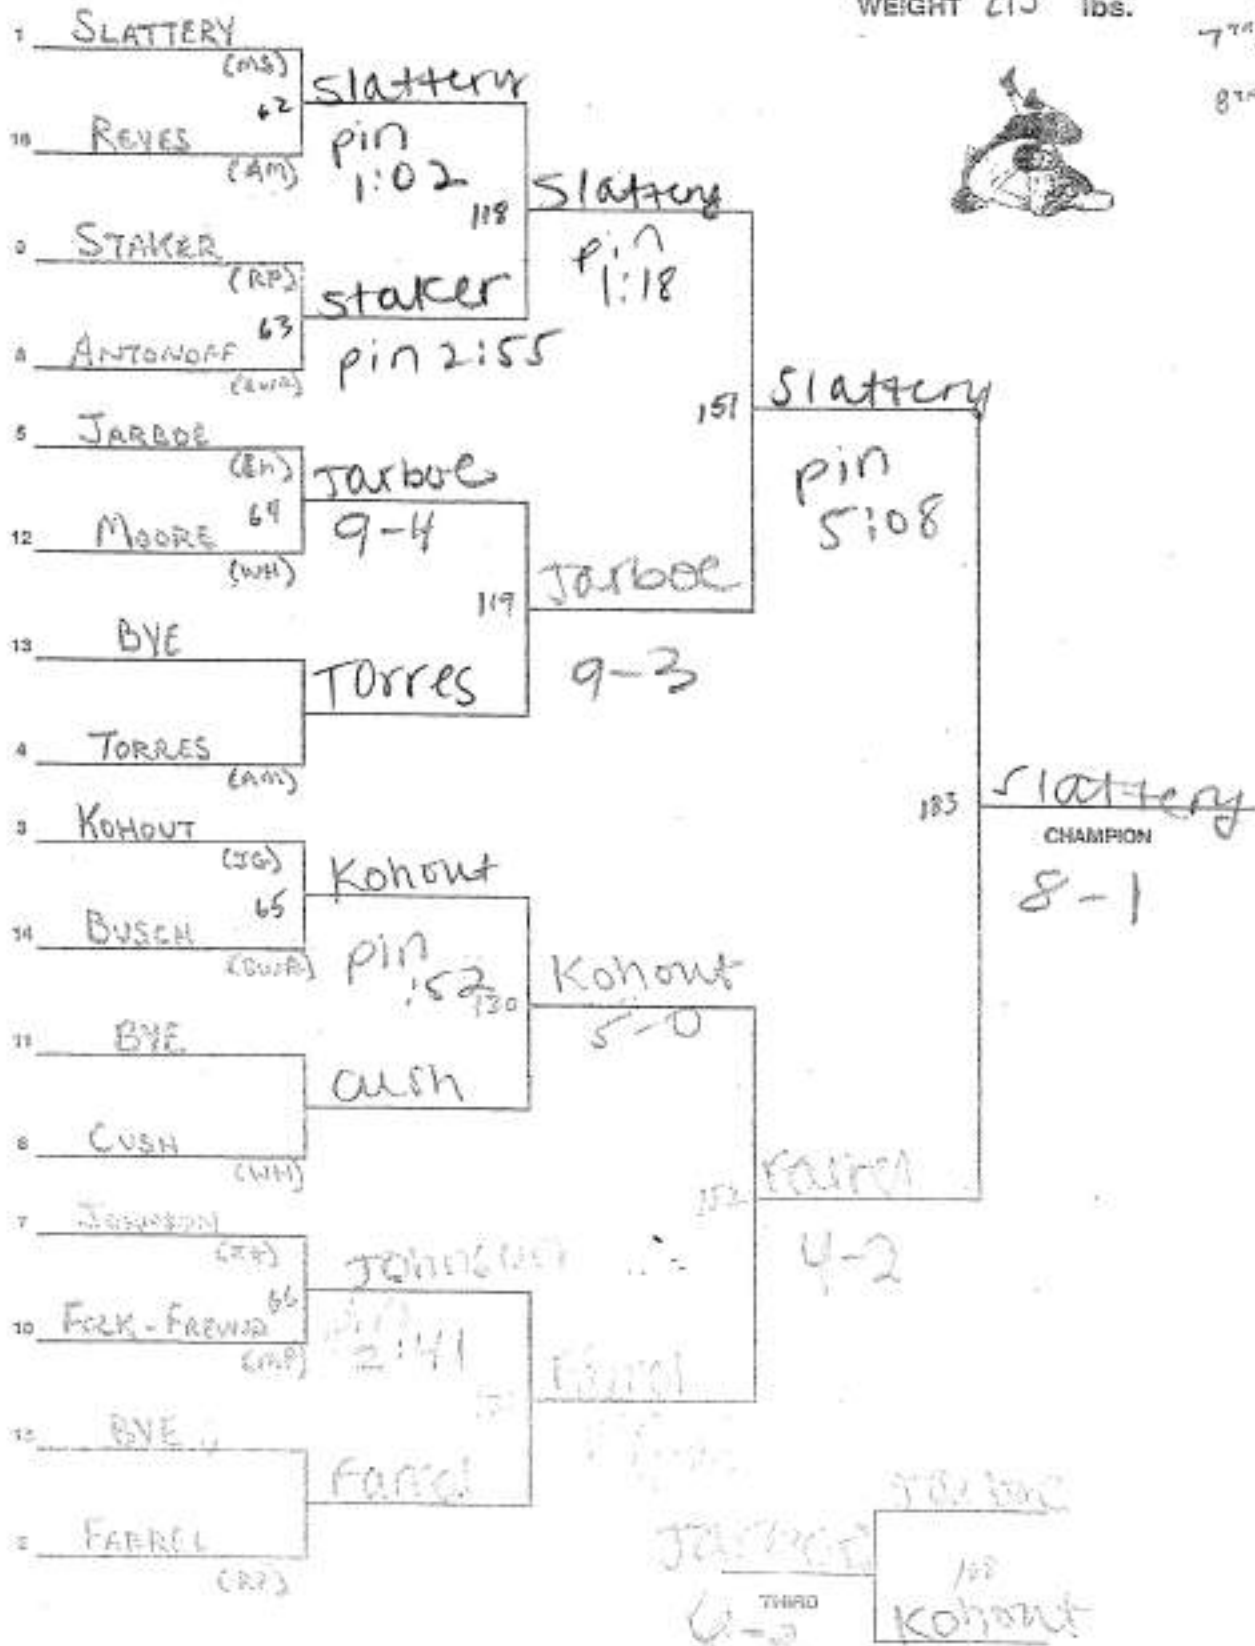

Year 2010

Section 11 League Tournament

WEIGHT 189 lbs.

Year 2010

Section 11 League Tournament

WEIGHT 215 lbs.

- 6th Seed JOHNSON (26)
- 7th Seed CUSH
- 8th Seed ANTONOFF

Year 2010

Section 11 League Tournament

WEIGHT 215 lbs.

- 6th Seed JOHNSON (IG)
- 7th Seed CUSH
- 8th Seed ANTONOFF