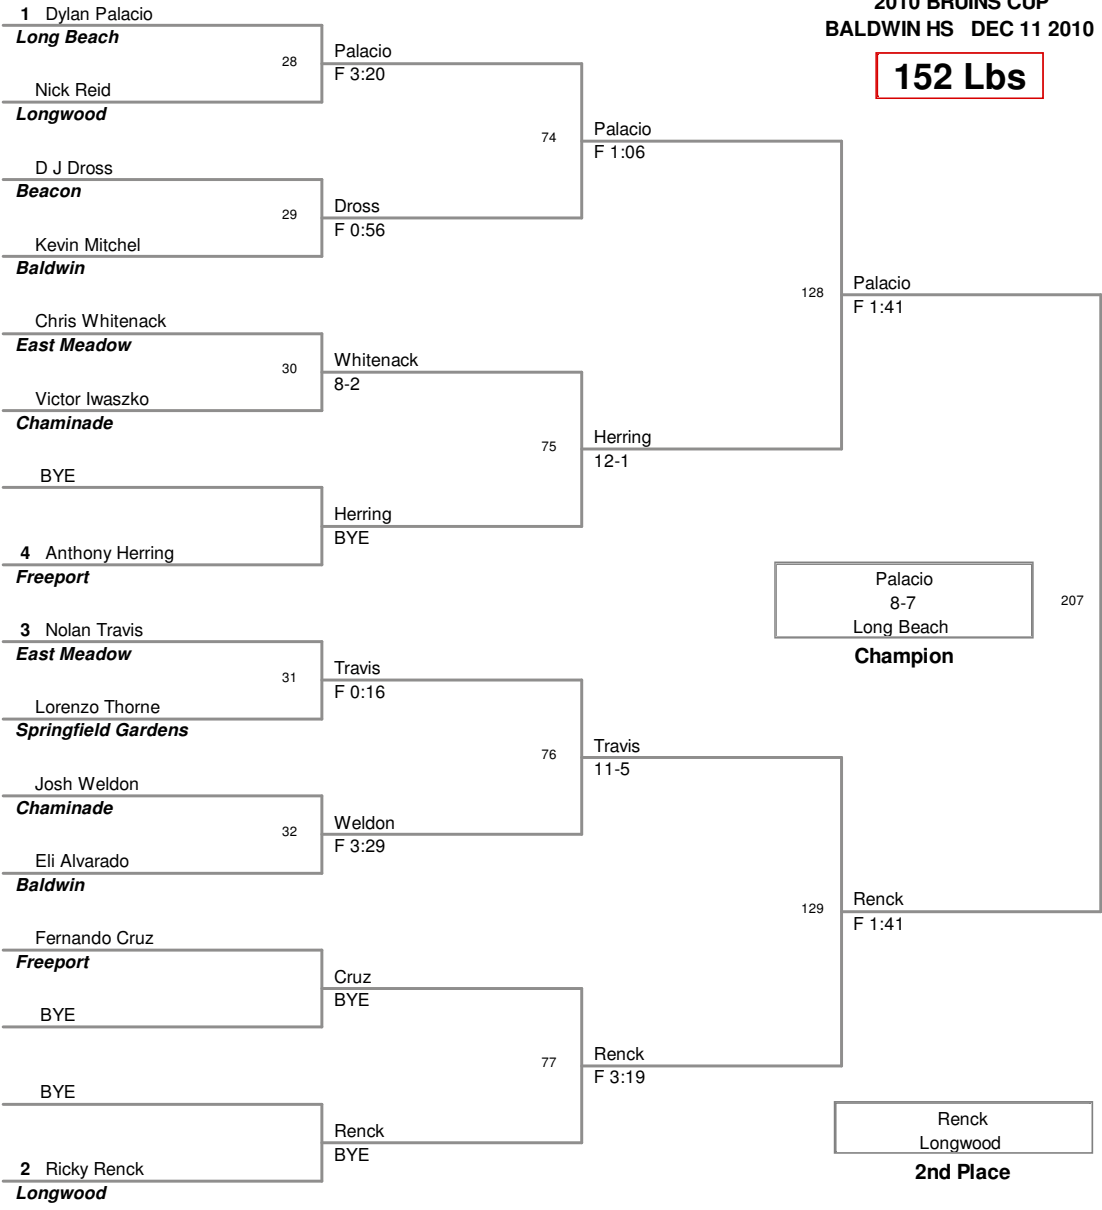

2010 BRUINS CUP
BALDWIN HS DEC 11 2010

152 Lbs