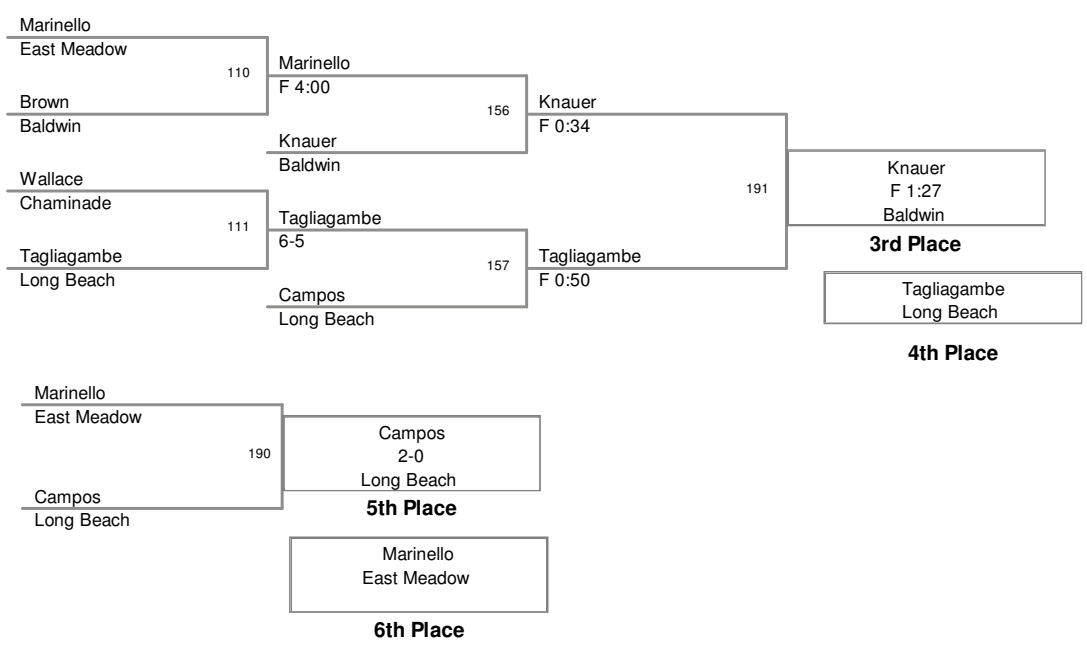

2010 BRUINS CUP
BALDWIN HS DEC 11 2010

125 Lbs