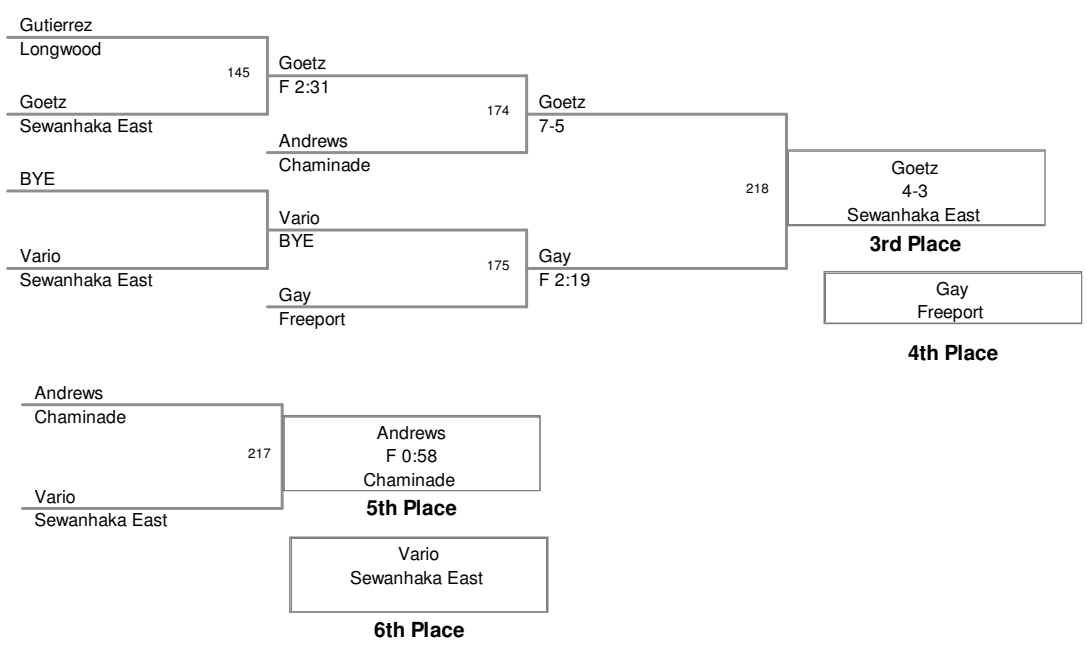

2010 BRUINS CUP
BALDWIN HS DEC 11 2010

215 Lbs