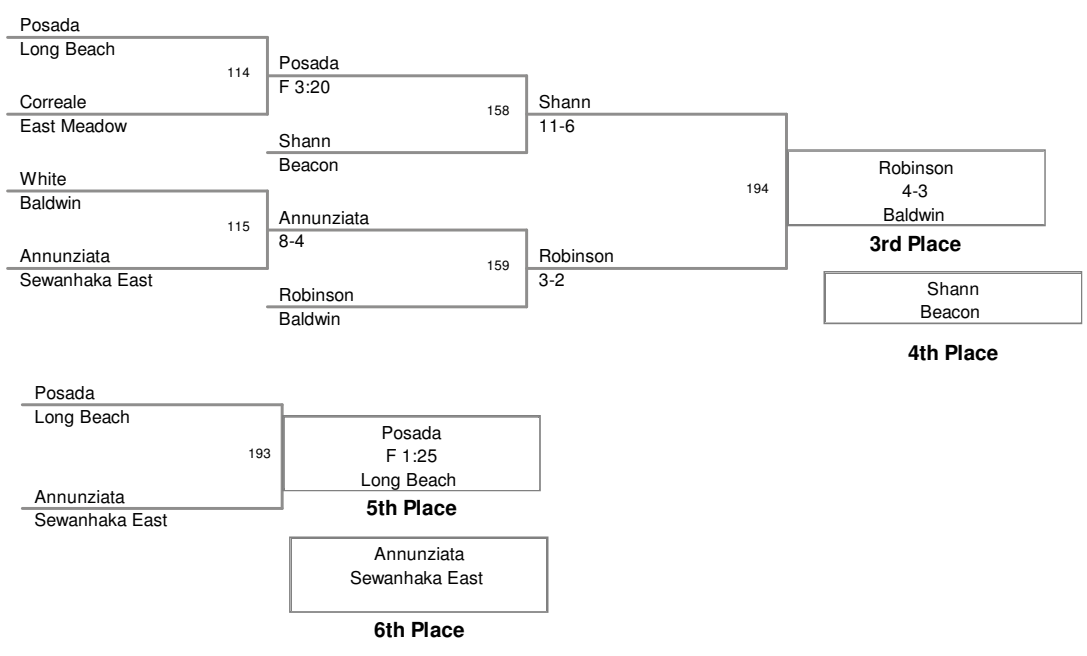

2010 BRUINS CUP
BALDWIN HS DEC 11 2010

130 Lbs