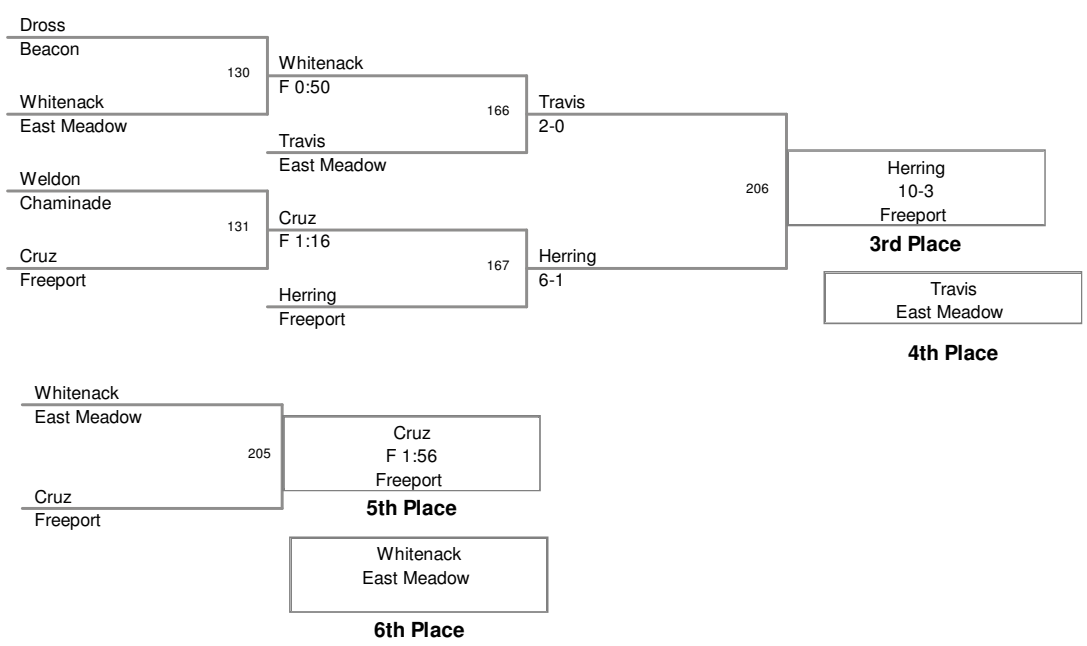

2010 BRUINS CUP
BALDWIN HS DEC 11 2010

152 Lbs