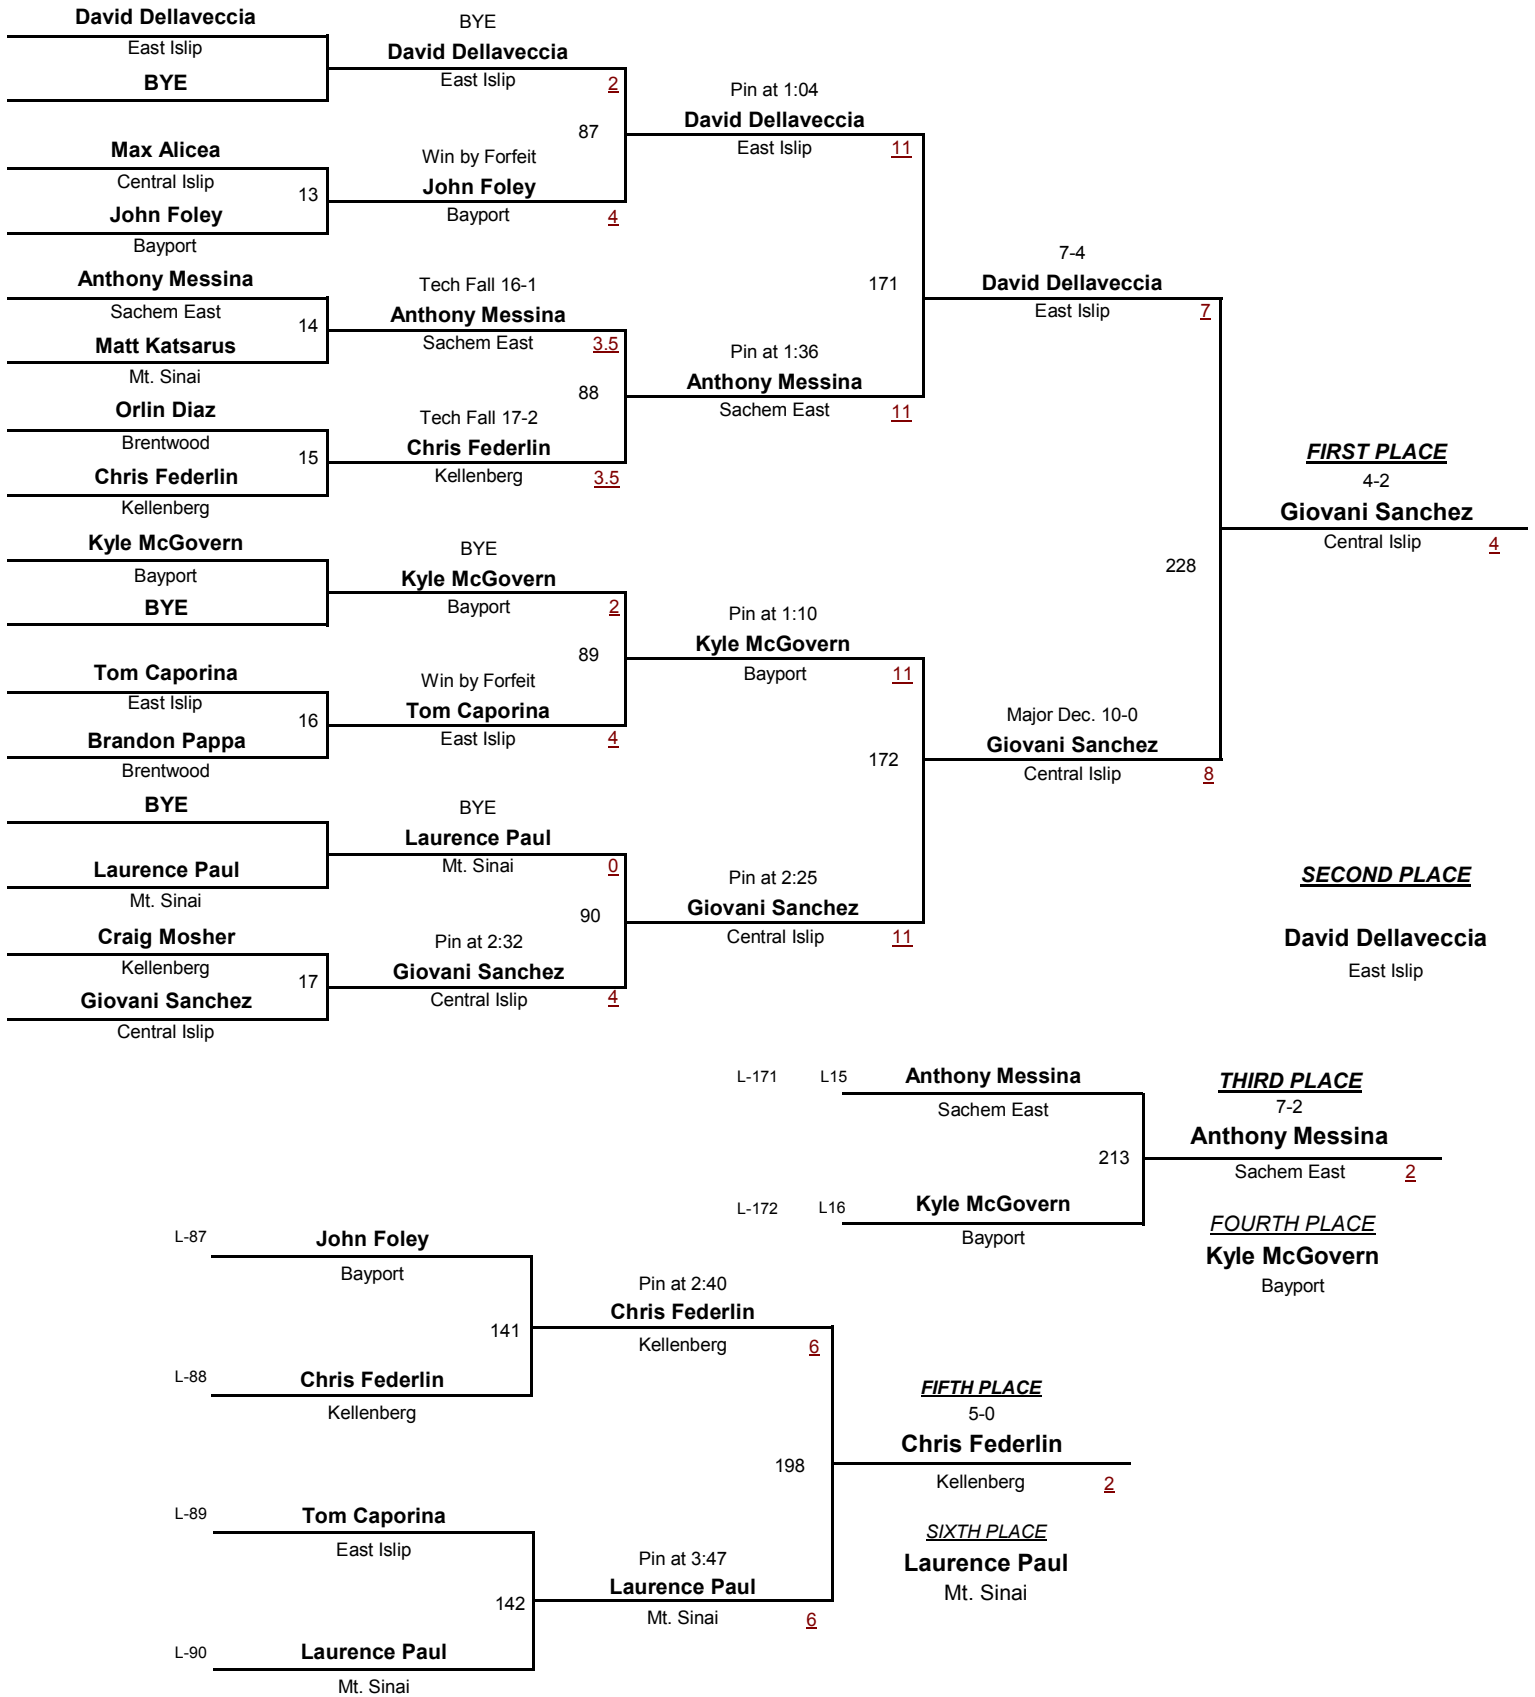

# 2011 Rocky Gilmore

January 8, 2011

**VARSITY**

DIVISION

**119**

WEIGHT

**2011 Rocky Gilmore**

January 8, 2011