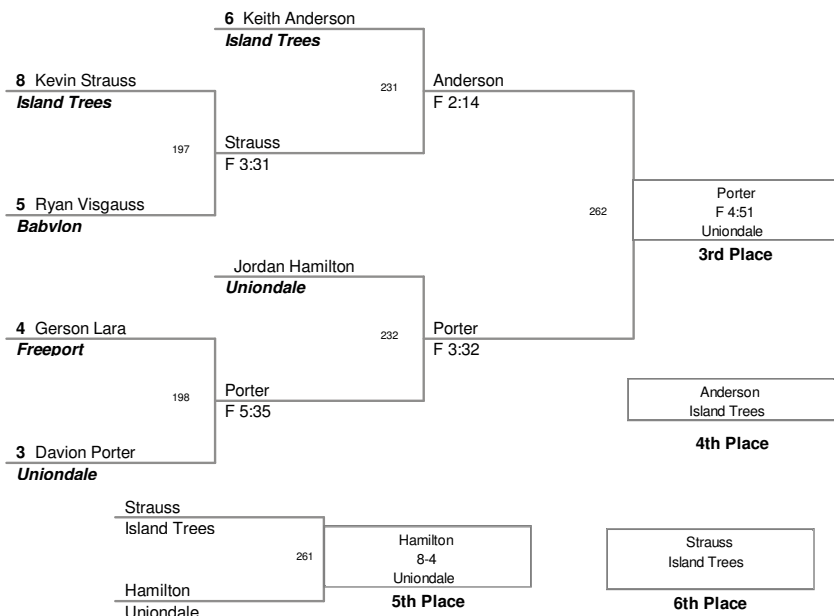

**TED PETERSEN 2011
ISLAND TREES HS**

189 Lbs