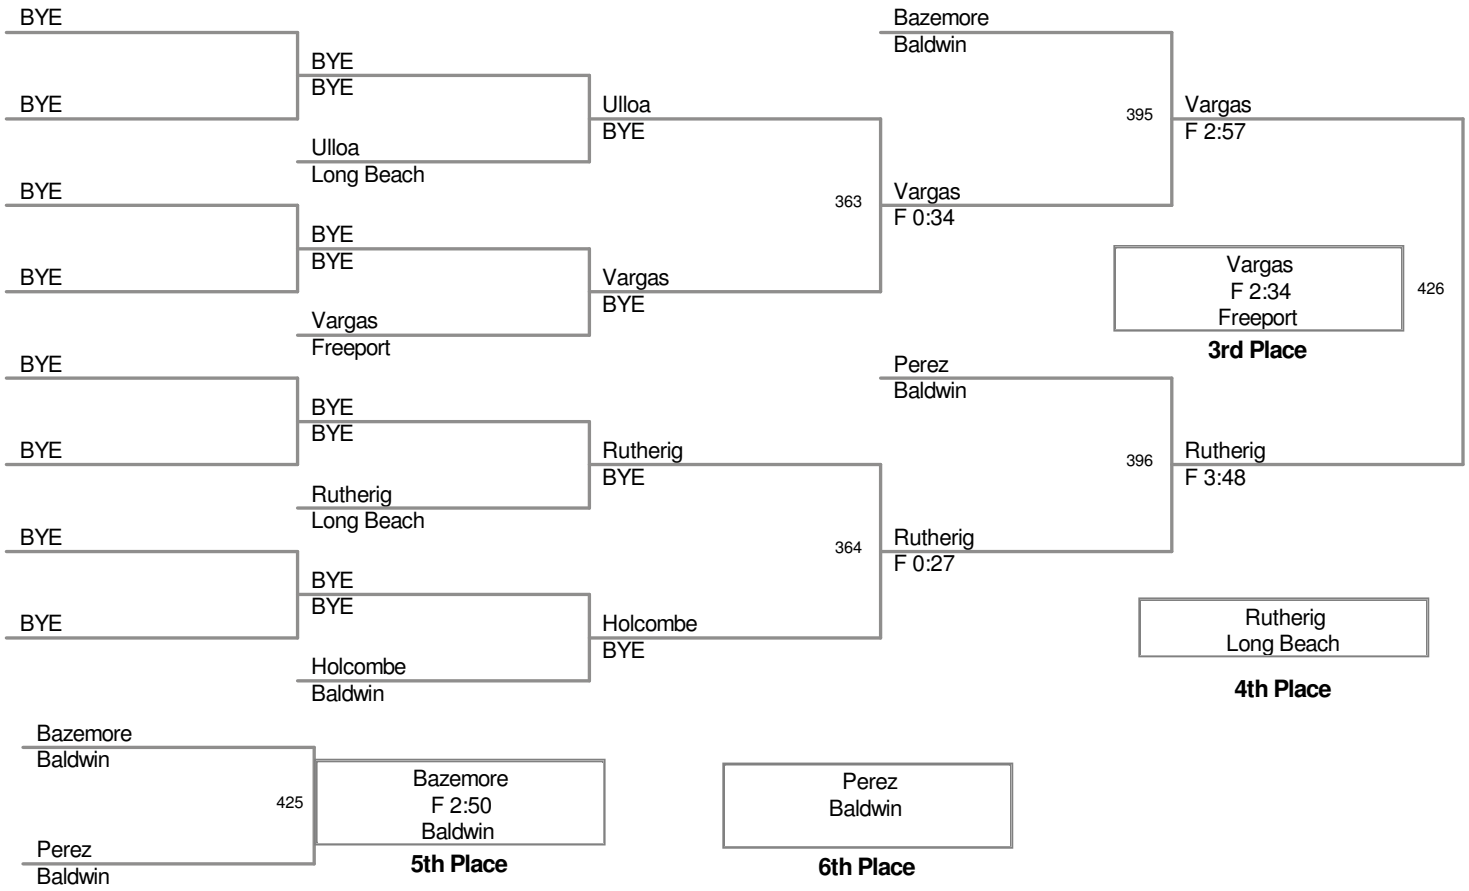

182 Lbs

182 Lbs

2011 BRUINS CUP
BALDWIN HS DEC 9-10 2011

195 Lbs

195 Lbs

2011 BRUINS CUP
BALDWIN HS DEC 9-10 2011

220 Lbs

220 Lbs