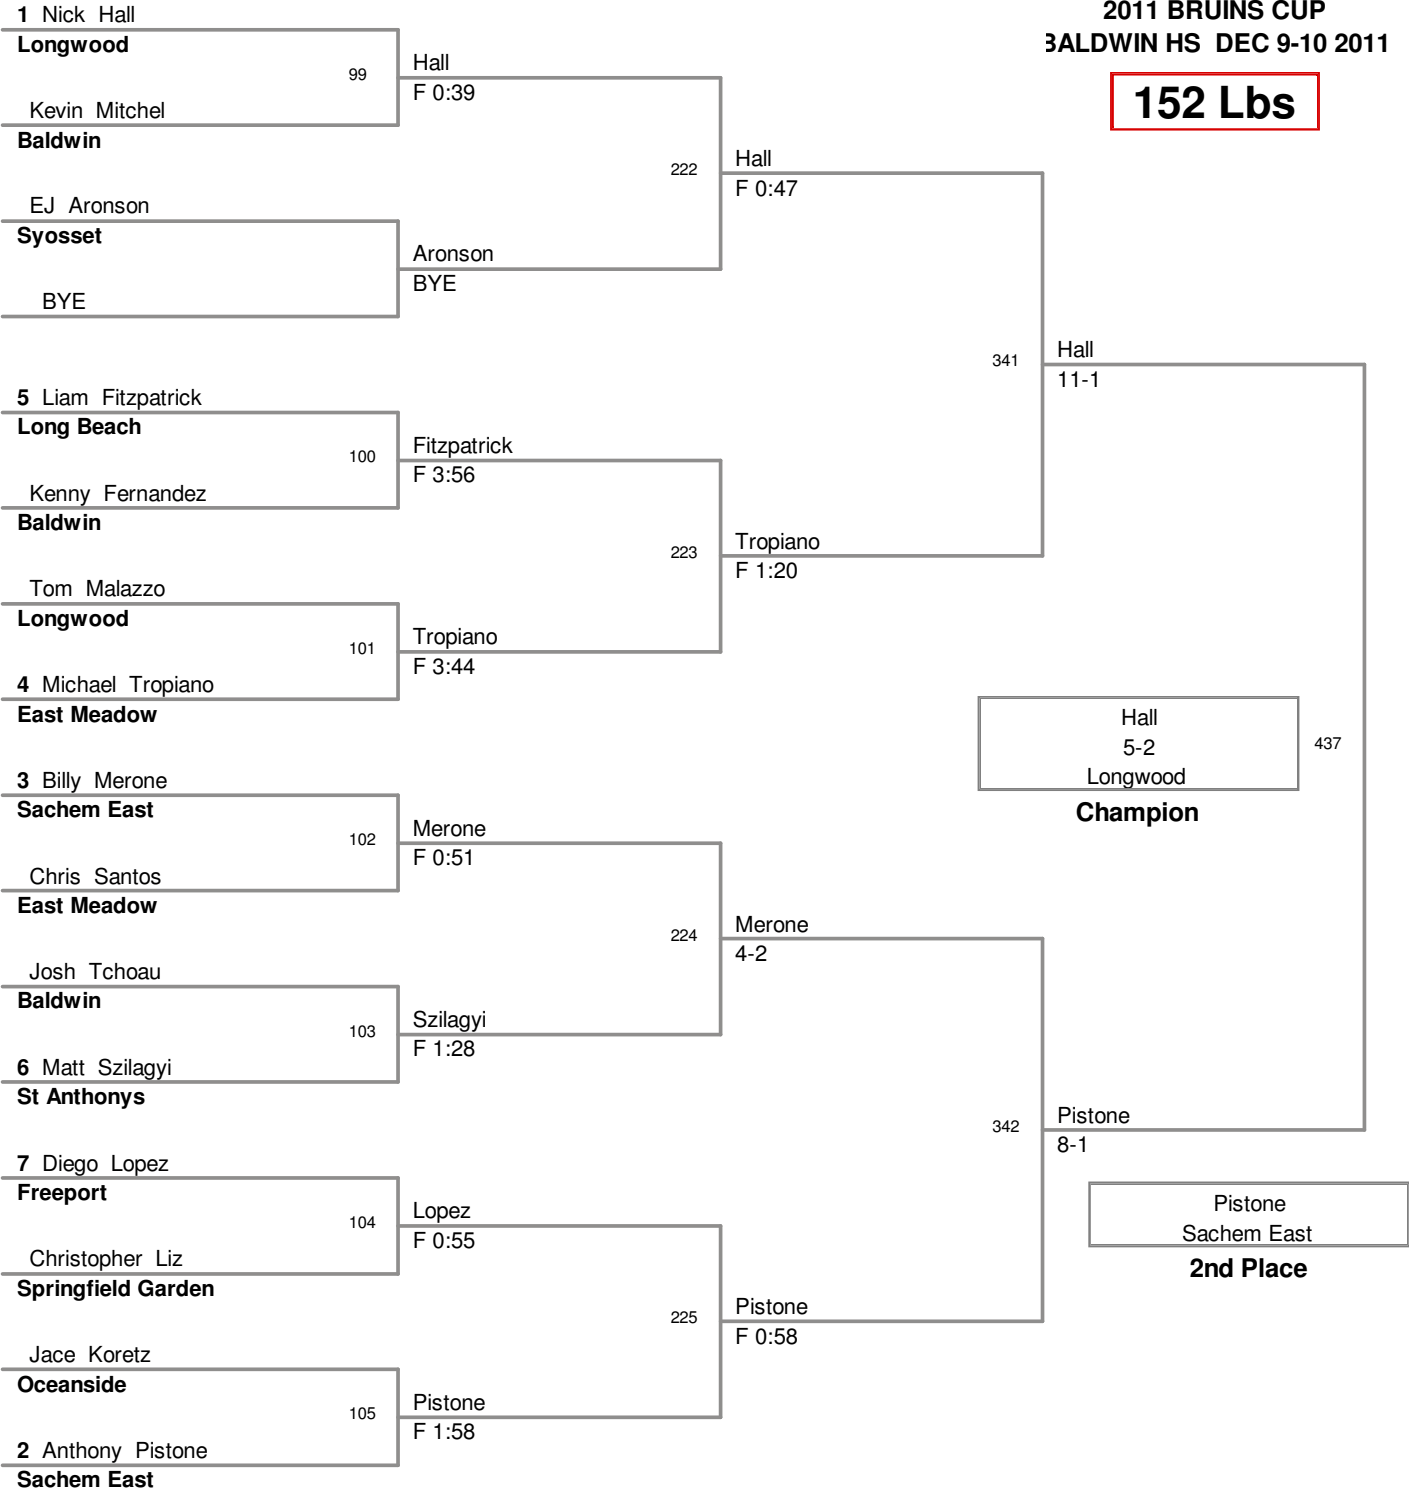

2011 BRUINS CUP
BALDWIN HS DEC 9-10 2011

138 Lbs

138 Lbs

2011 BRUINS CUP
BALDWIN HS DEC 9-10 2011

145 Lbs

145 Lbs

2011 BRUINS CUP
 3ALDWIN HS DEC 9-10 2011

152 Lbs