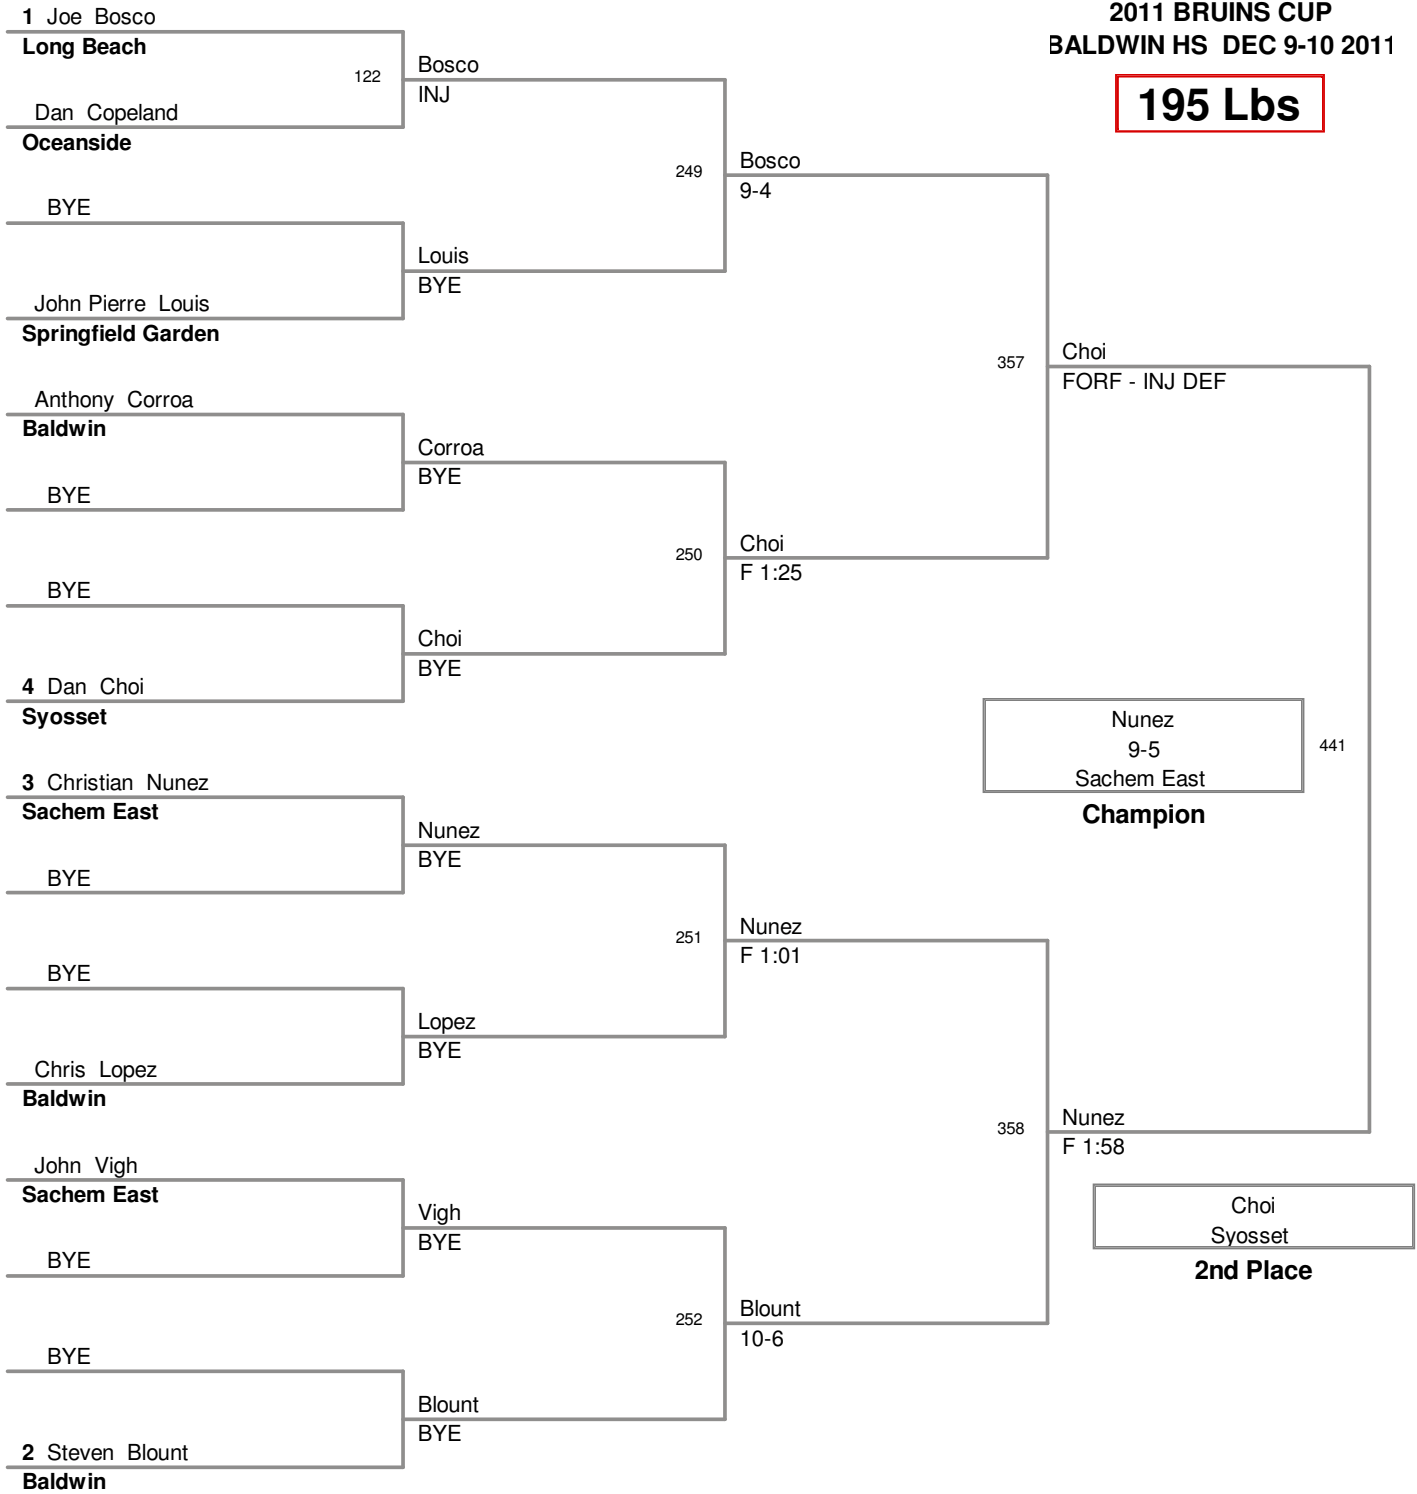

182 Lbs

182 Lbs

2011 BRUINS CUP
BALDWIN HS DEC 9-10 2011

195 Lbs

195 Lbs

2011 BRUINS CUP
BALDWIN HS DEC 9-10 2011

220 Lbs

220 Lbs