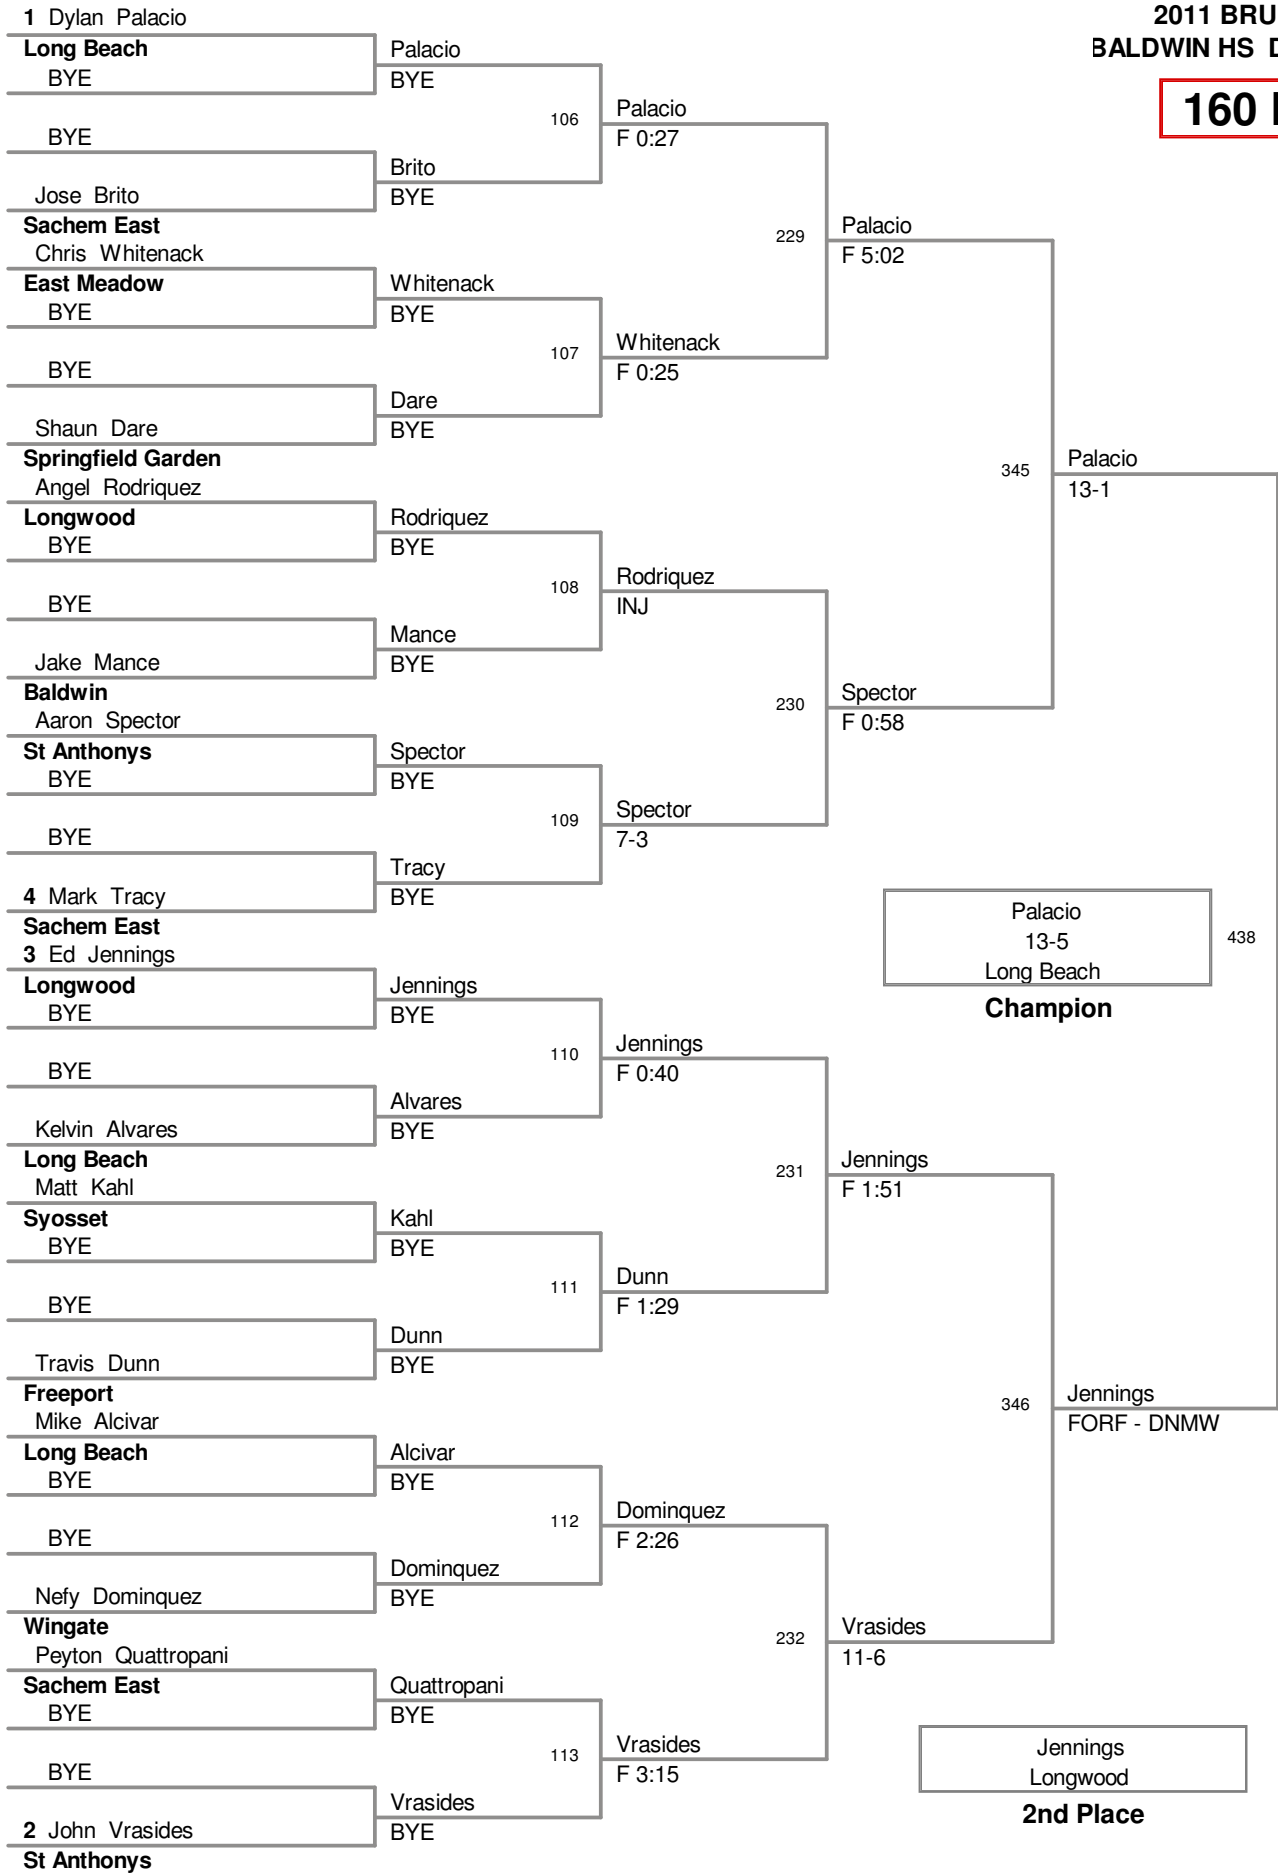

2011 BRUINS CUP
BALDWIN HS DEC 9-10 2011

160 Lbs