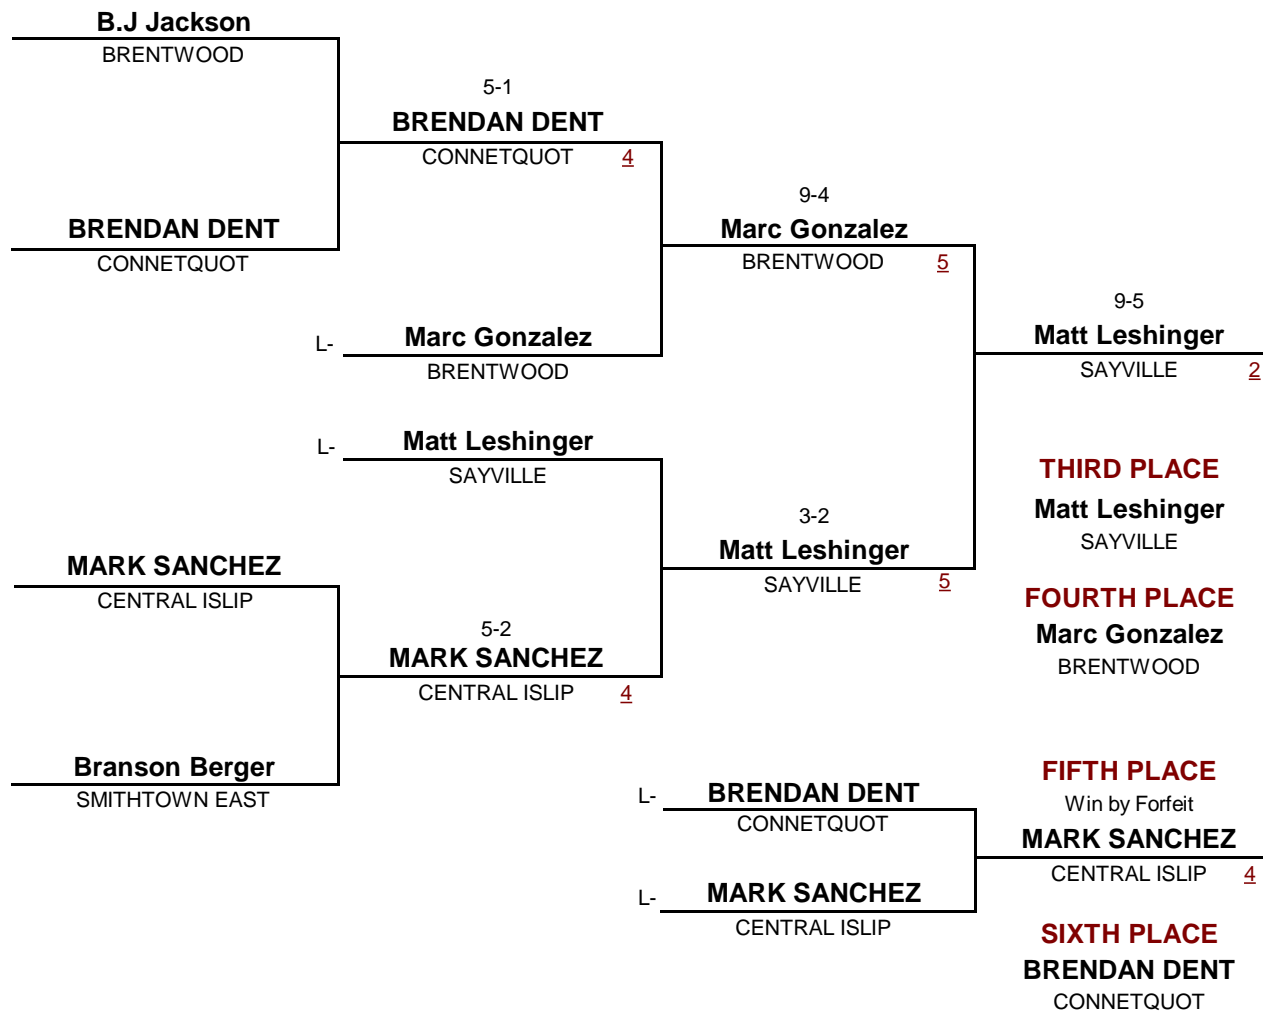

VARSITY

DIVISION

126

WEIGHT

Gray/Fitzgerald Holiday Tournament 2011

December 10, 2011

Consolation Rounds