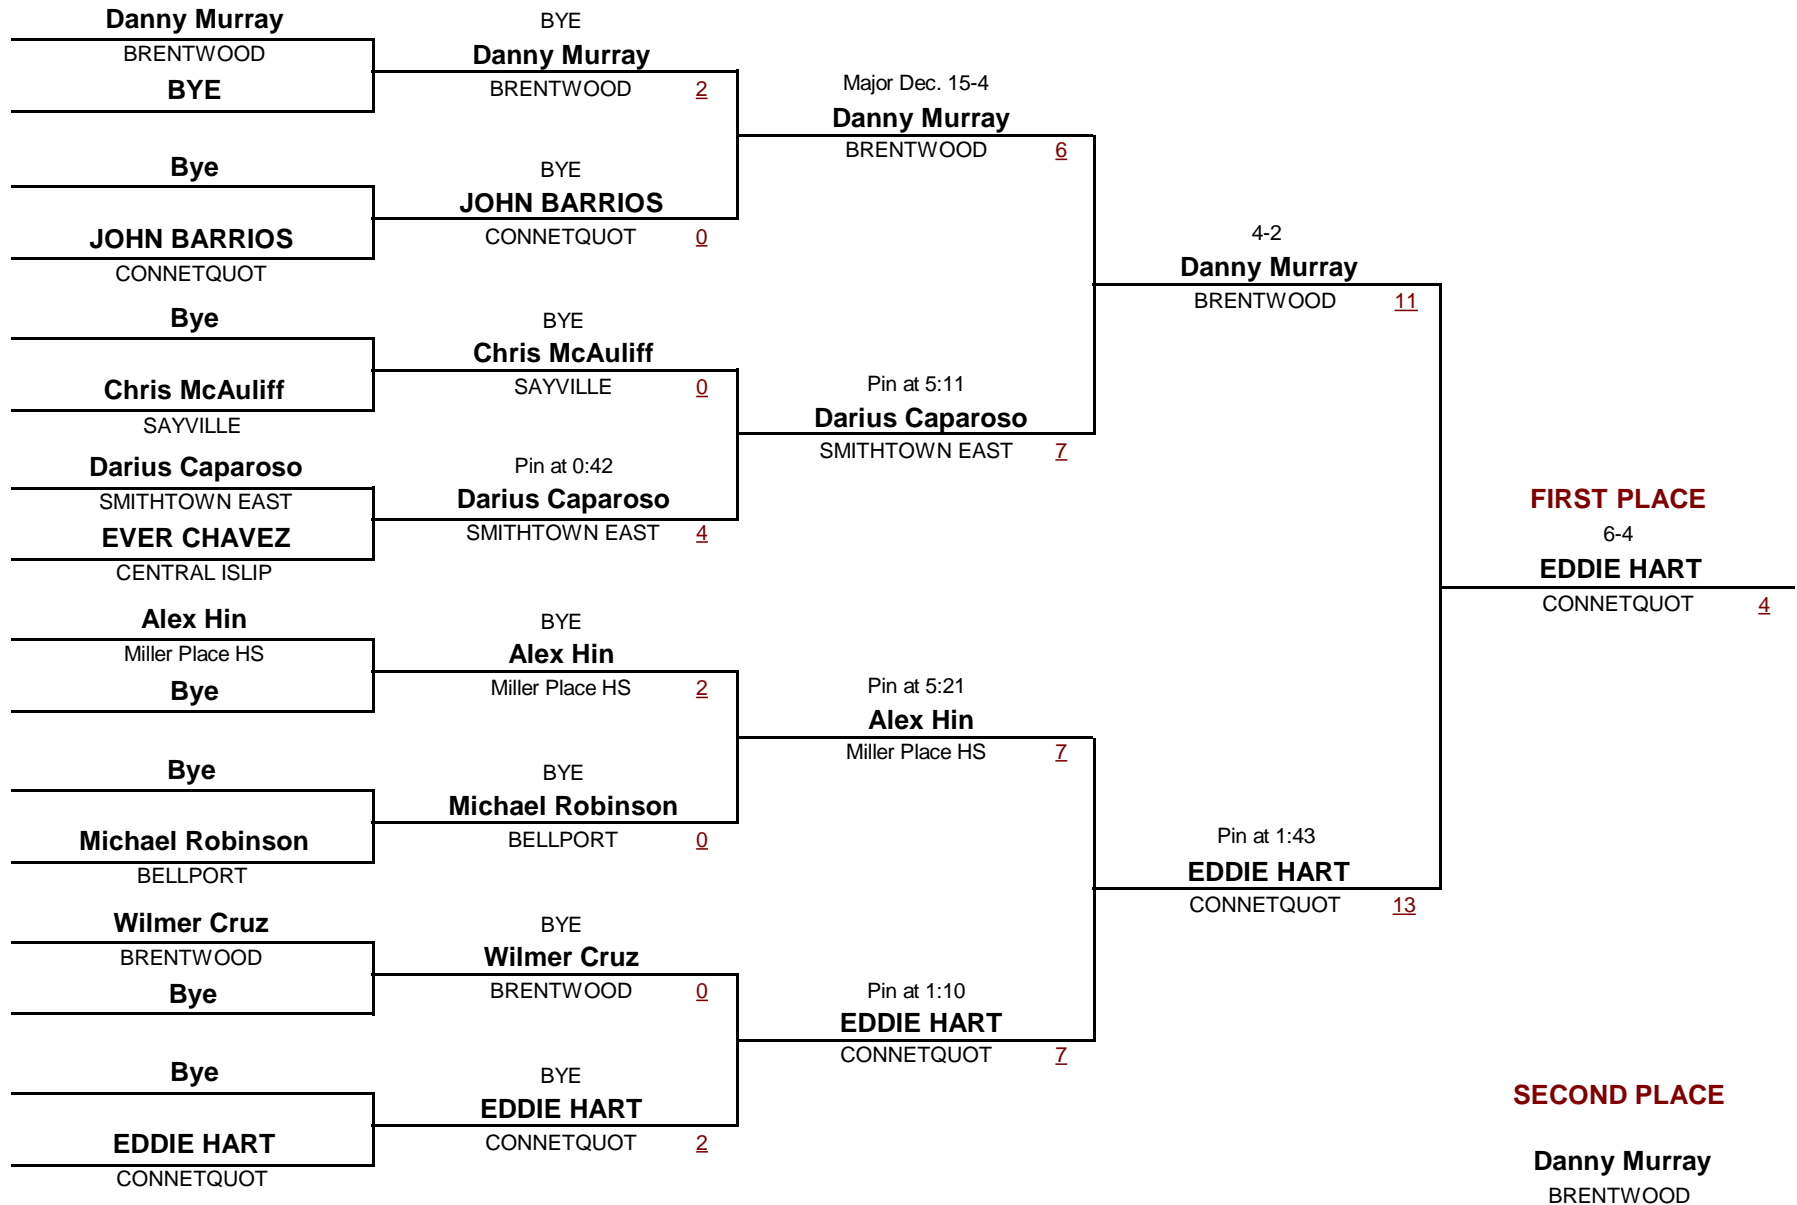

VARSITY

DIVISION

106

WEIGHT

Gray/Fitzgerald Holiday Tournament 2011

December 10, 2011

Championship Rounds