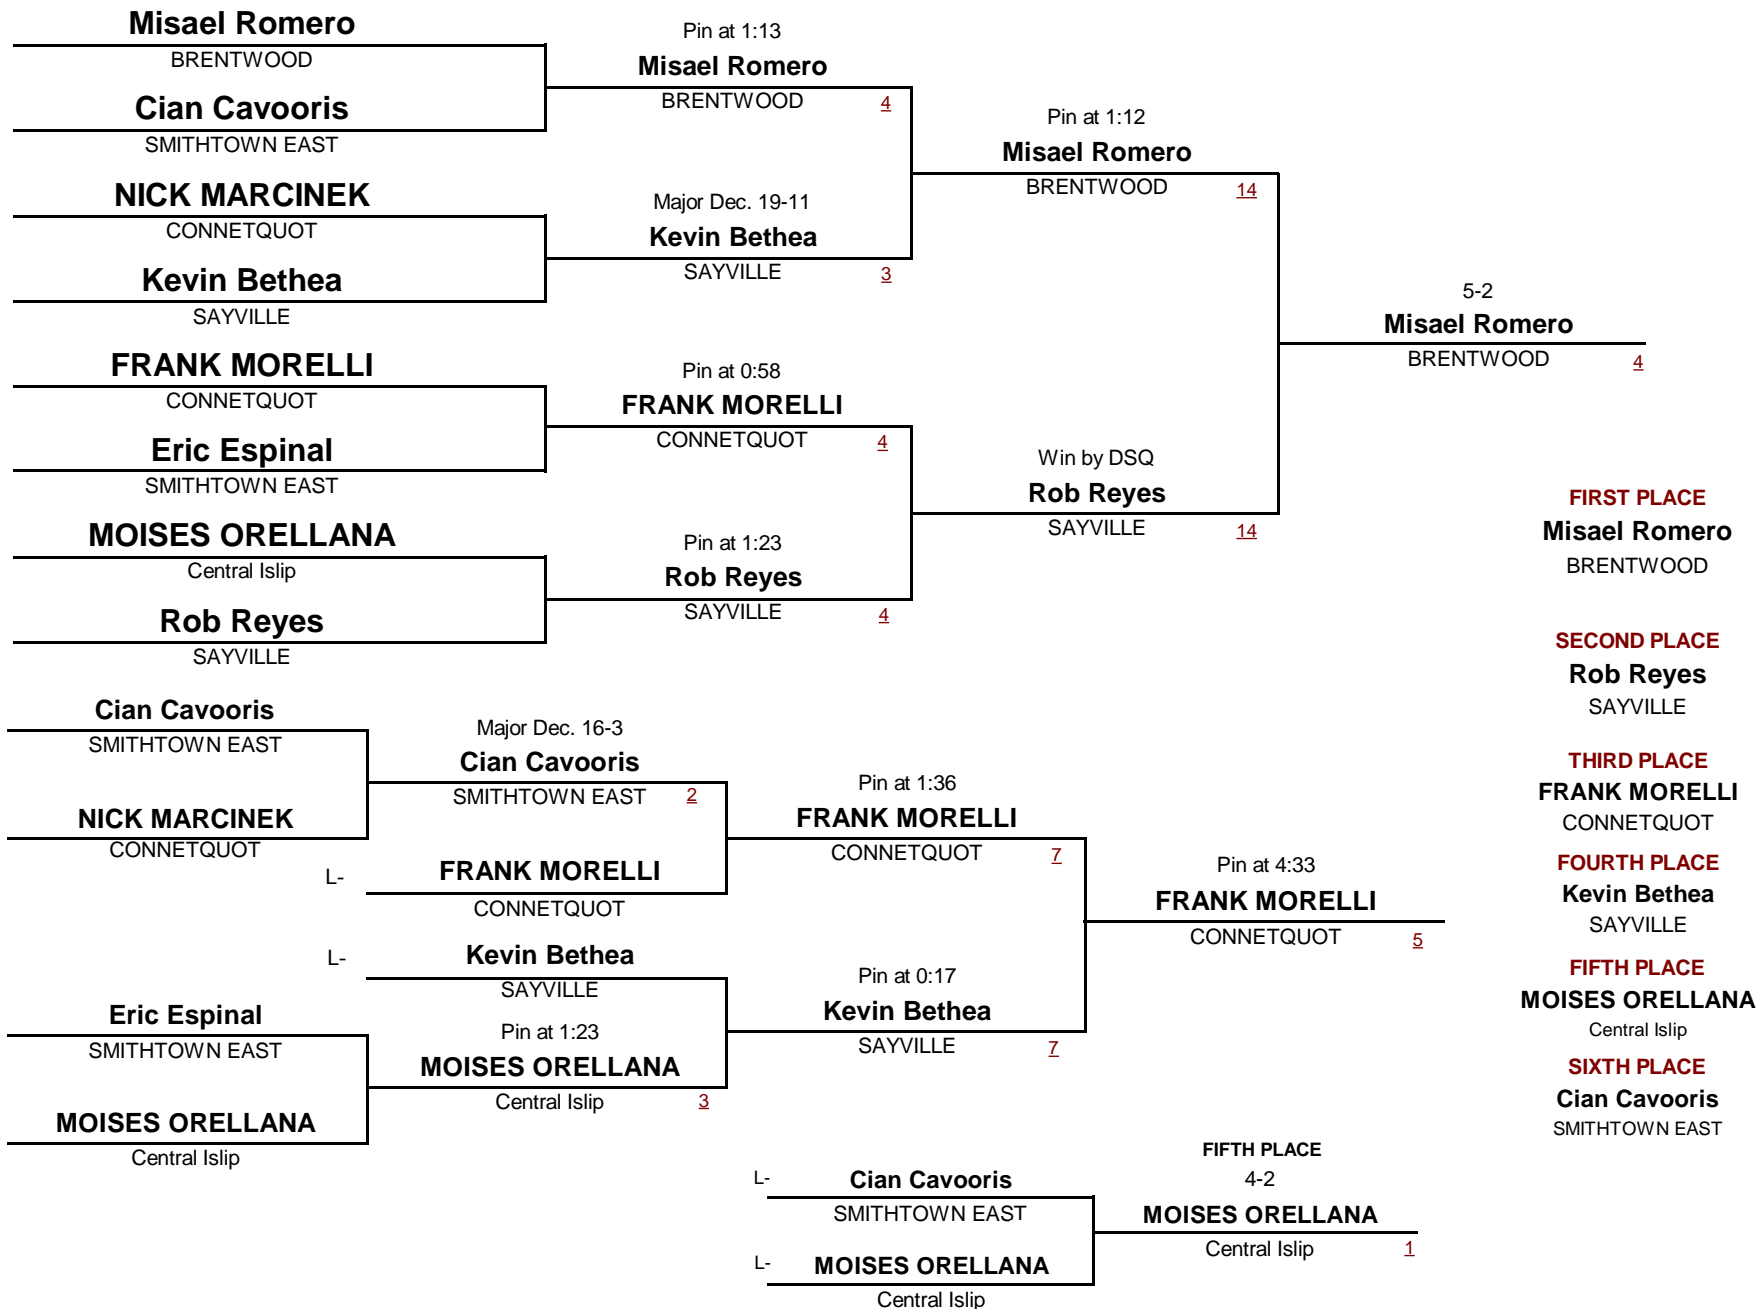

VARSITY

182

Gray/Fitzgerald Holiday Tournament 2011

DIVISION

WEIGHT

December 10, 2011