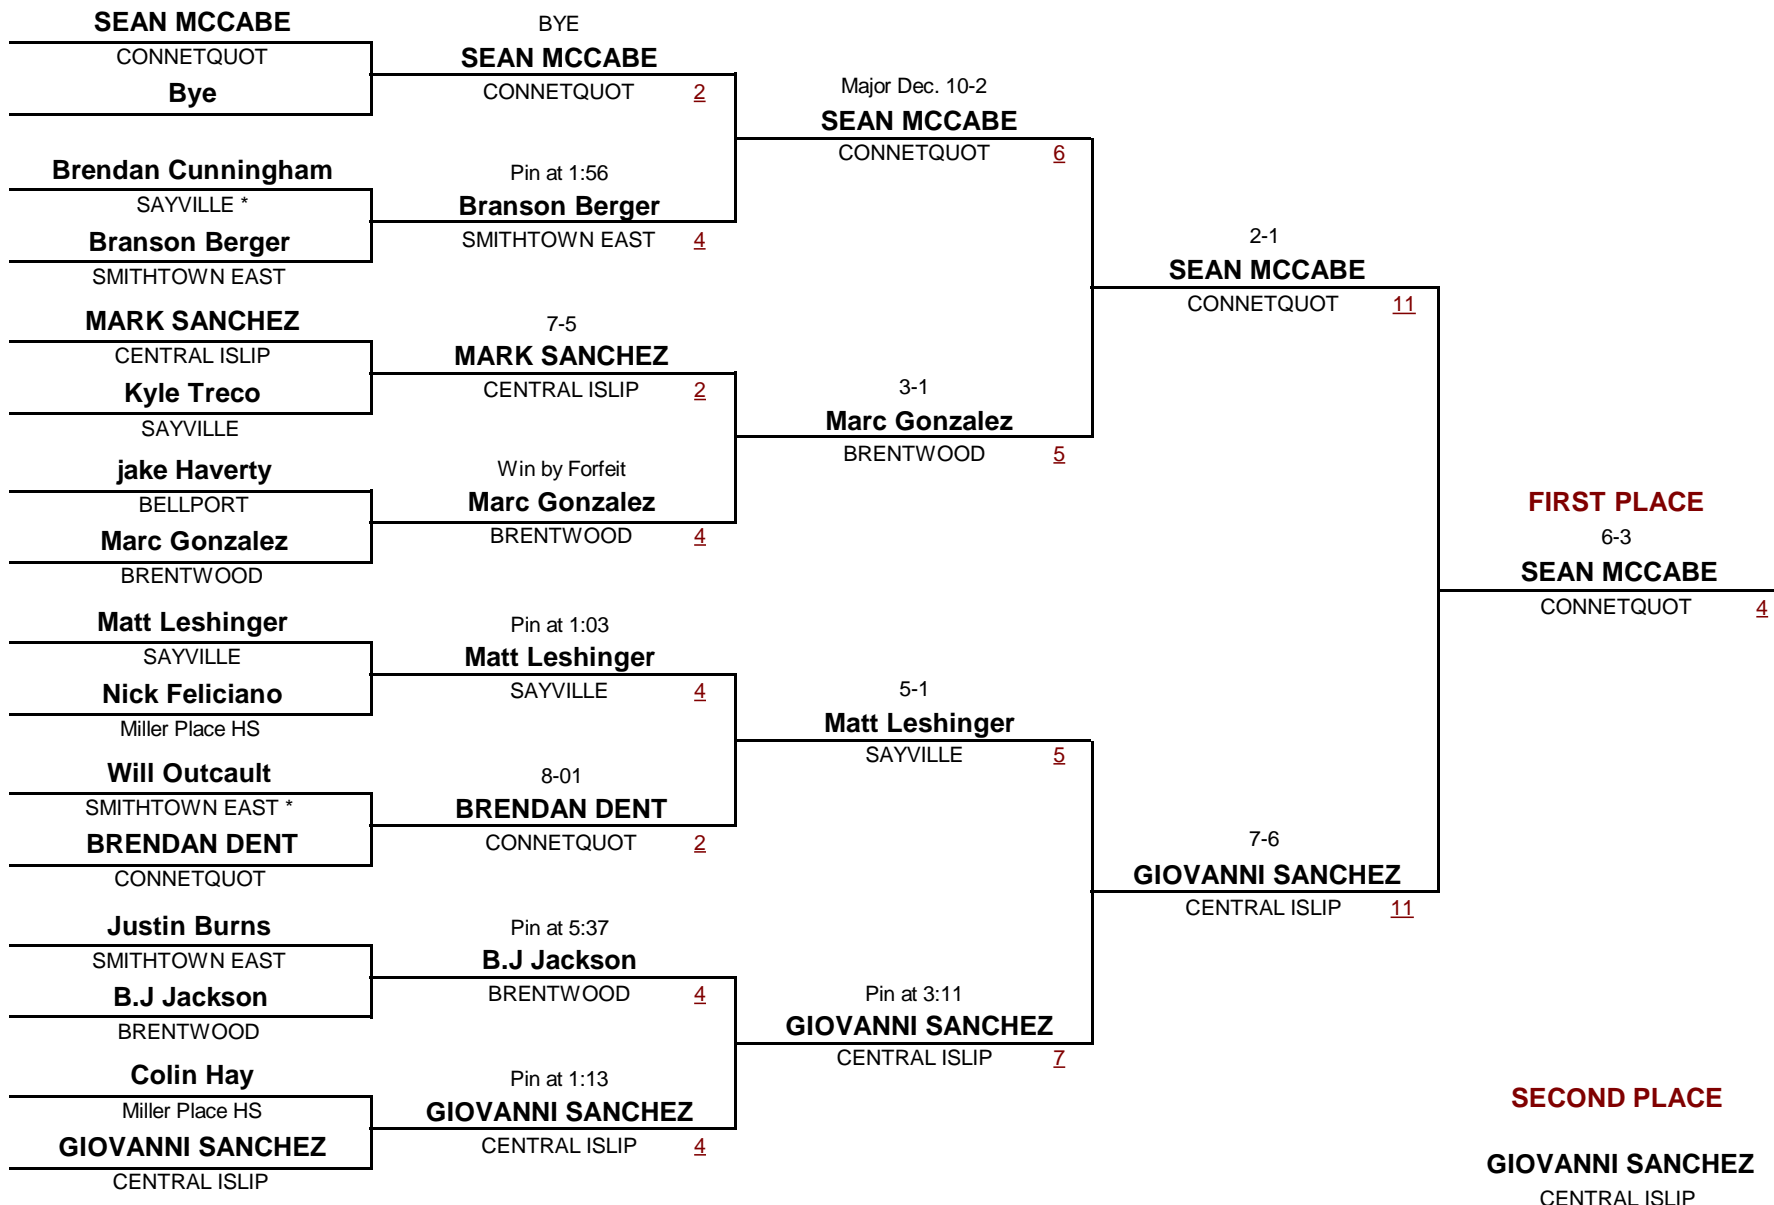

VARSITY

DIVISION

126

WEIGHT

Gray/Fitzgerald Holiday Tournament 2011

December 10, 2011

Championship Rounds