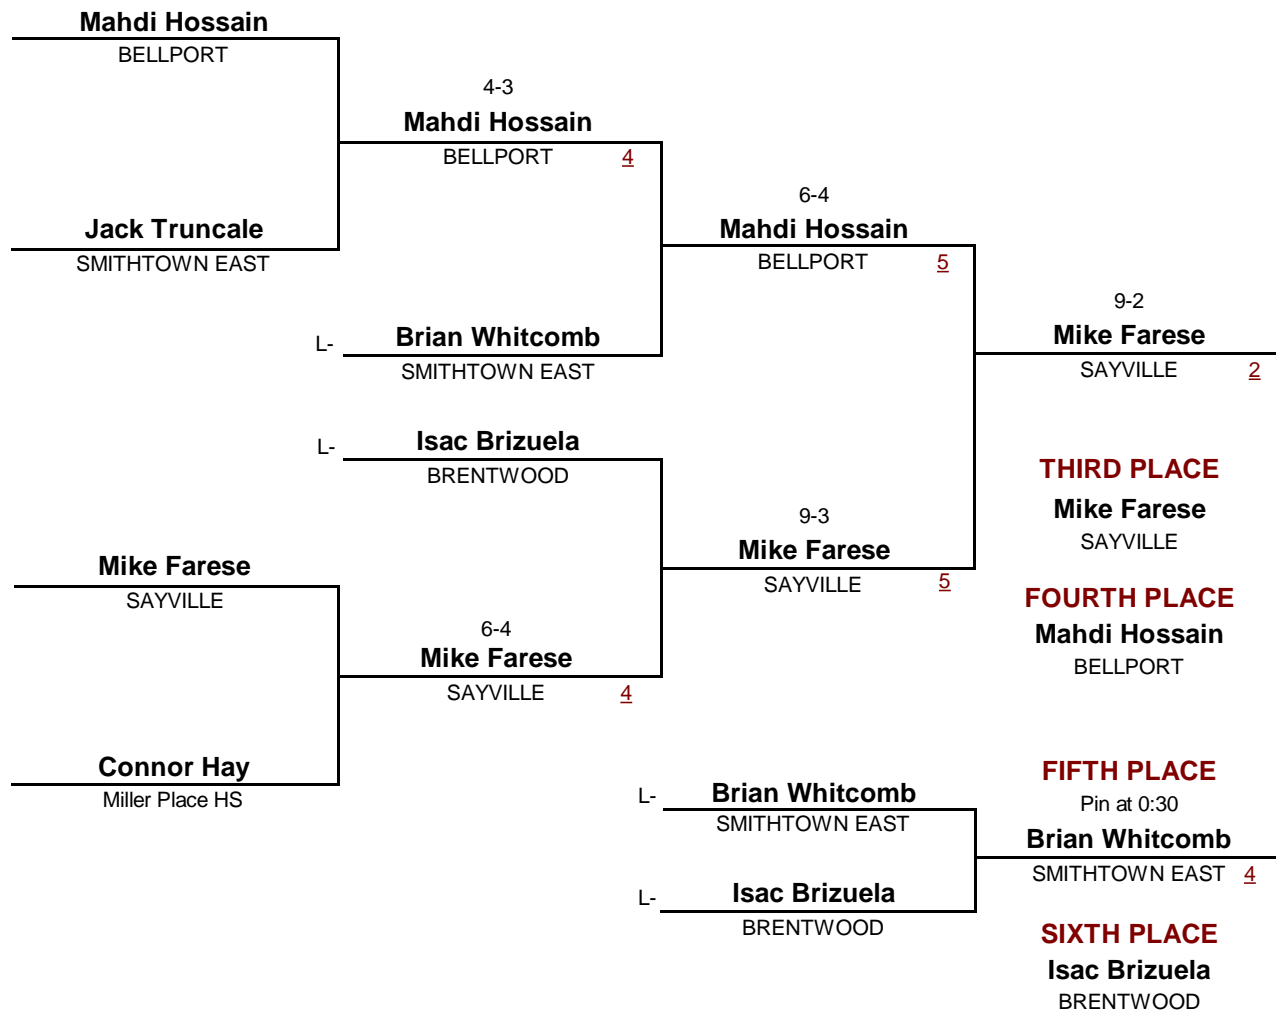

DIVISION

113

WEIGHT

Gray/Fitzgerald Holiday Tournament 2011

December 10, 2011

Consolation Rounds

VARSITY

DIVISION