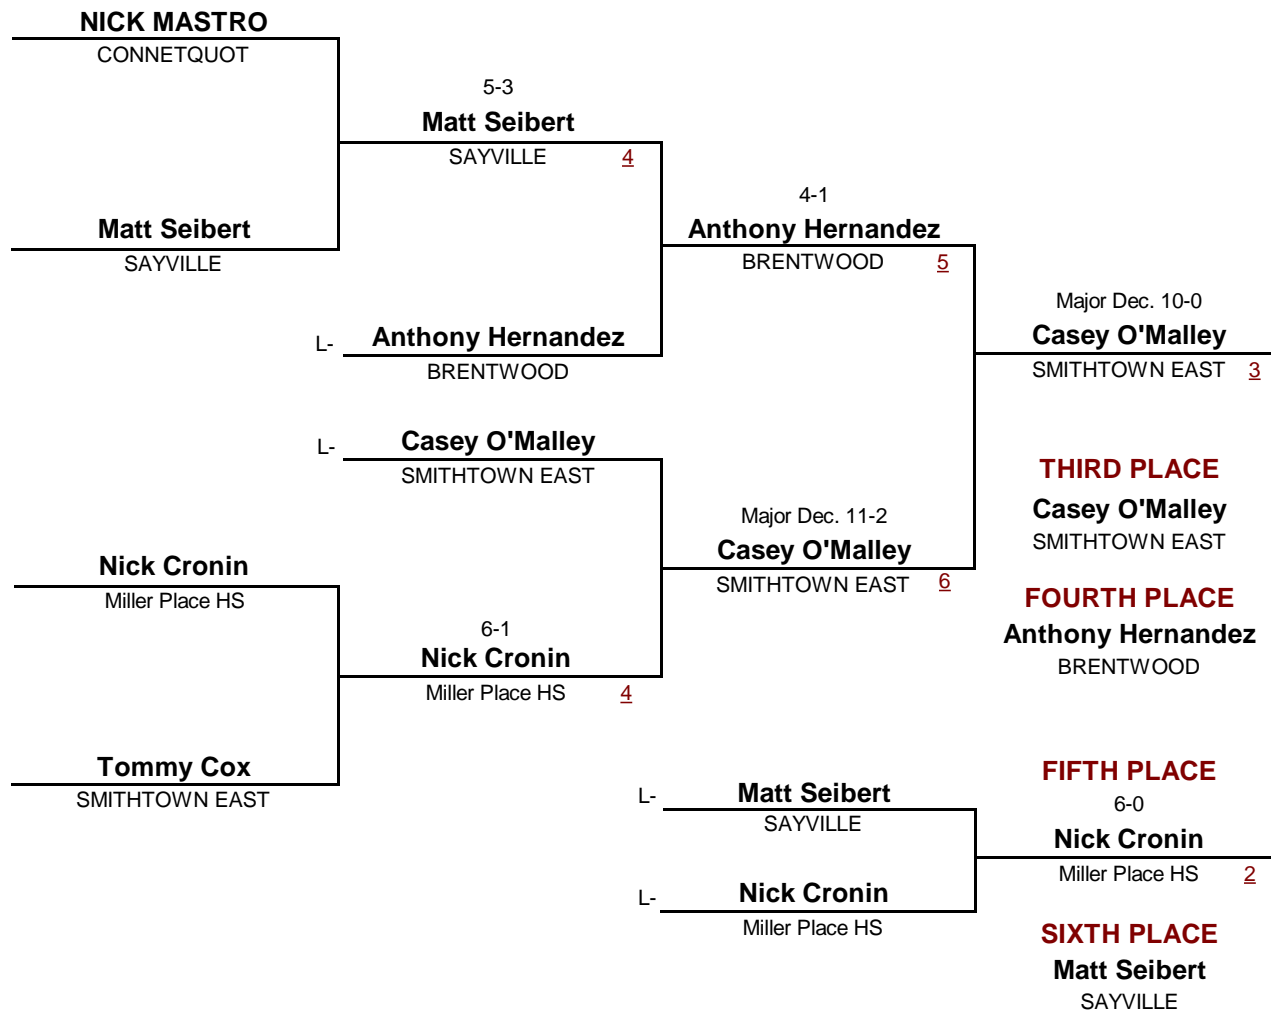

Championship Rounds

VARSITY

DIVISION

160

WEIGHT

Gray/Fitzgerald Holiday Tournament 2011

December 10, 2011

Consolation Rounds