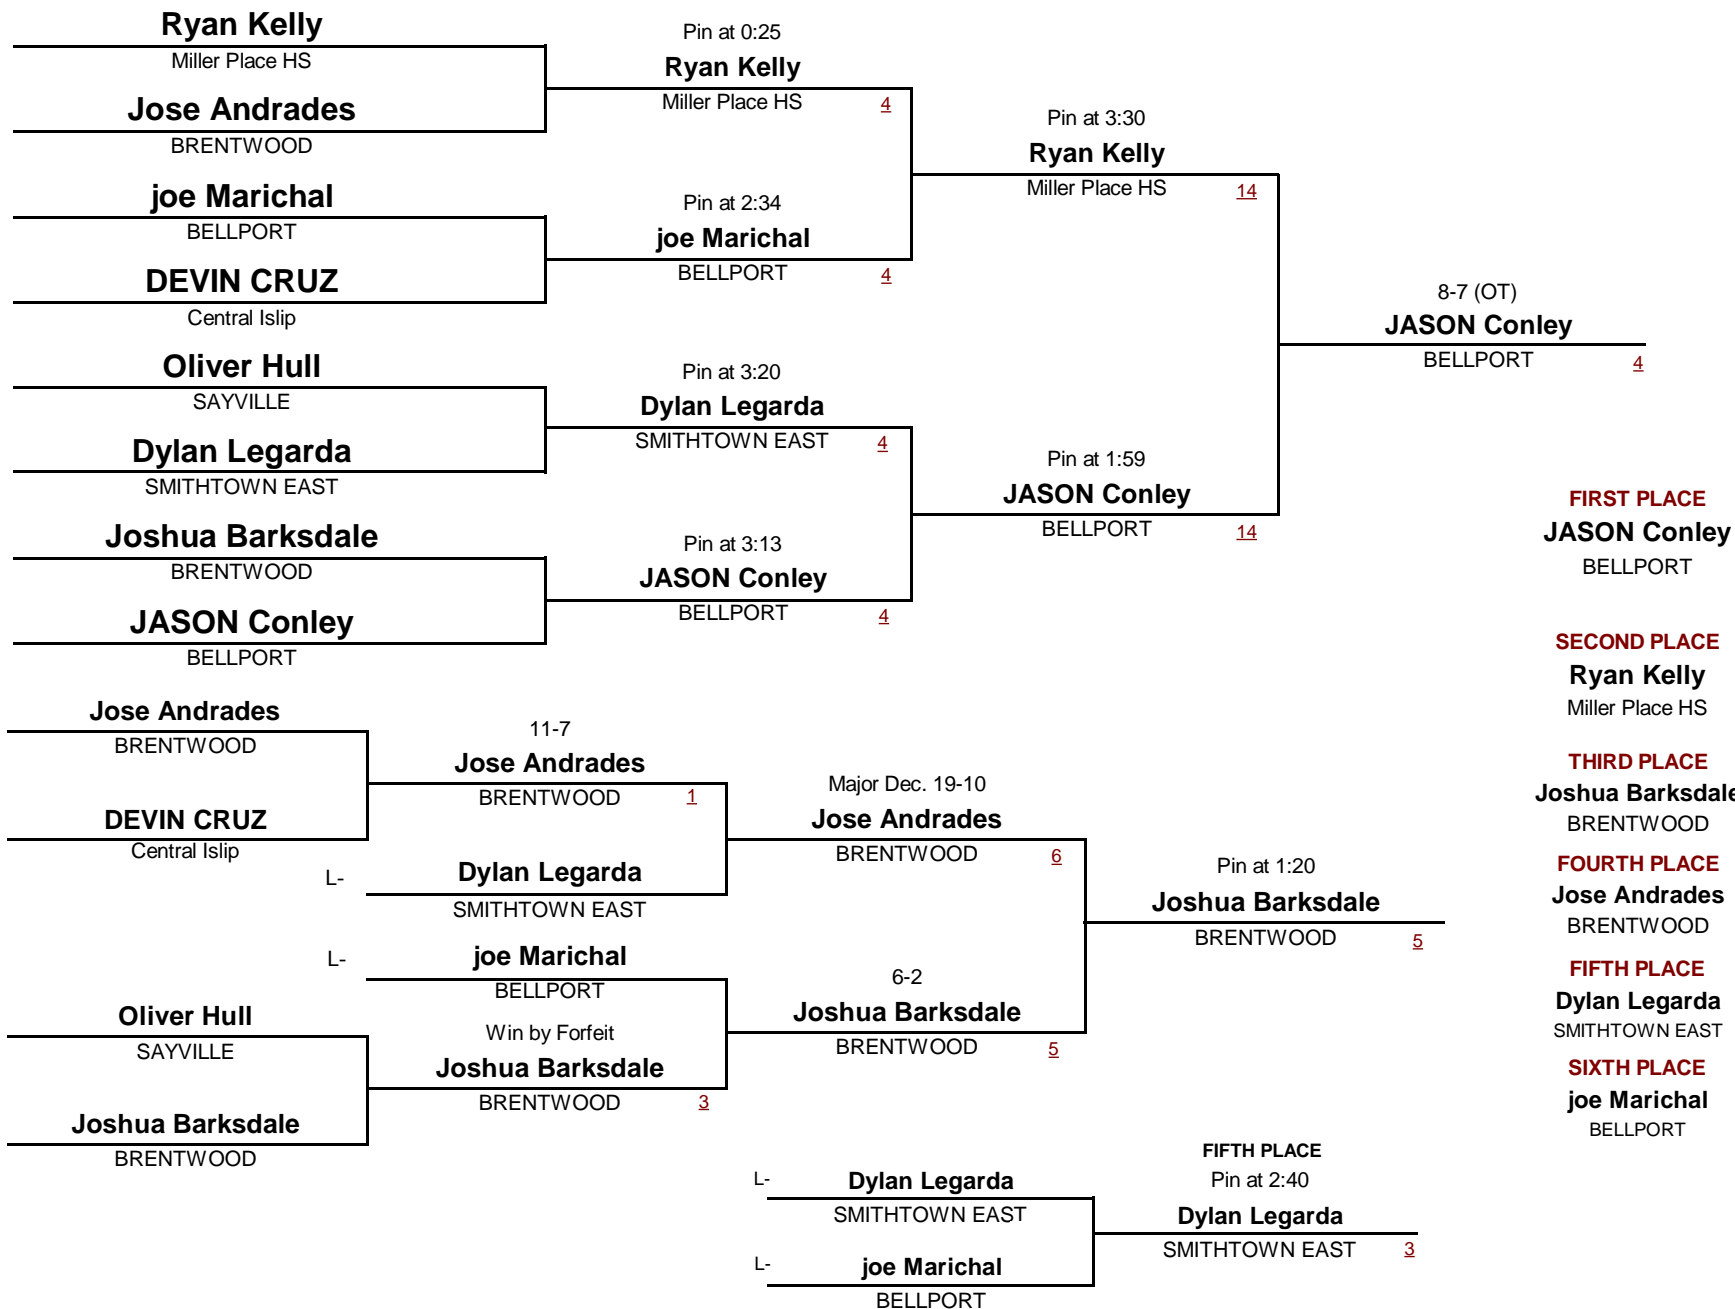

VARSITY

DIVISION

195

WEIGHT

Gray/Fitzgerald Holiday Tournament 2011

December 10, 2011