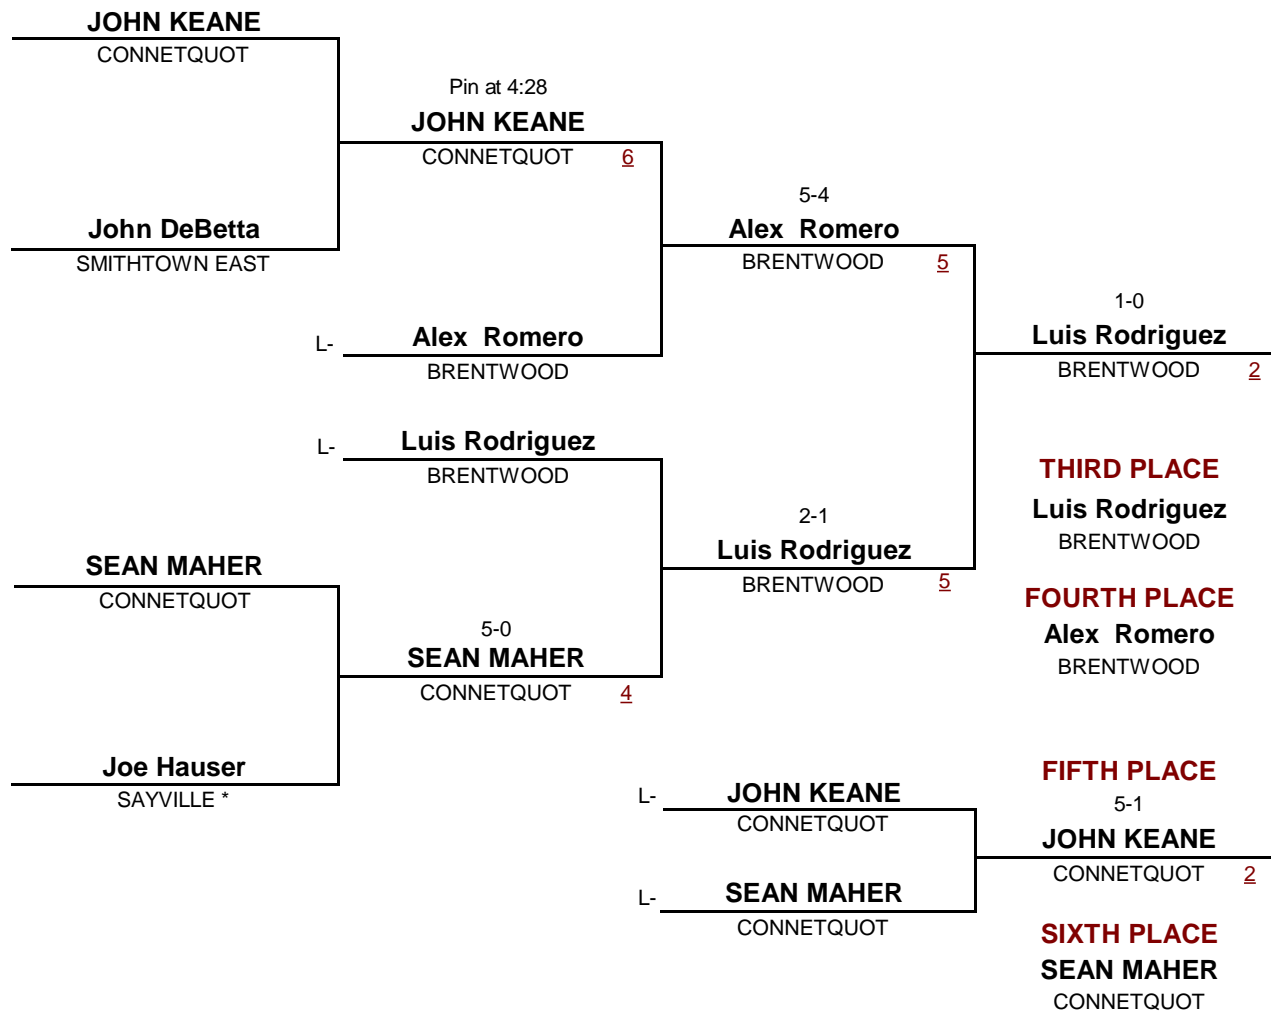

VARSITY

DIVISION

152

WEIGHT

Gray/Fitzgerald Holiday Tournament 2011

December 10, 2011

Consolation Rounds