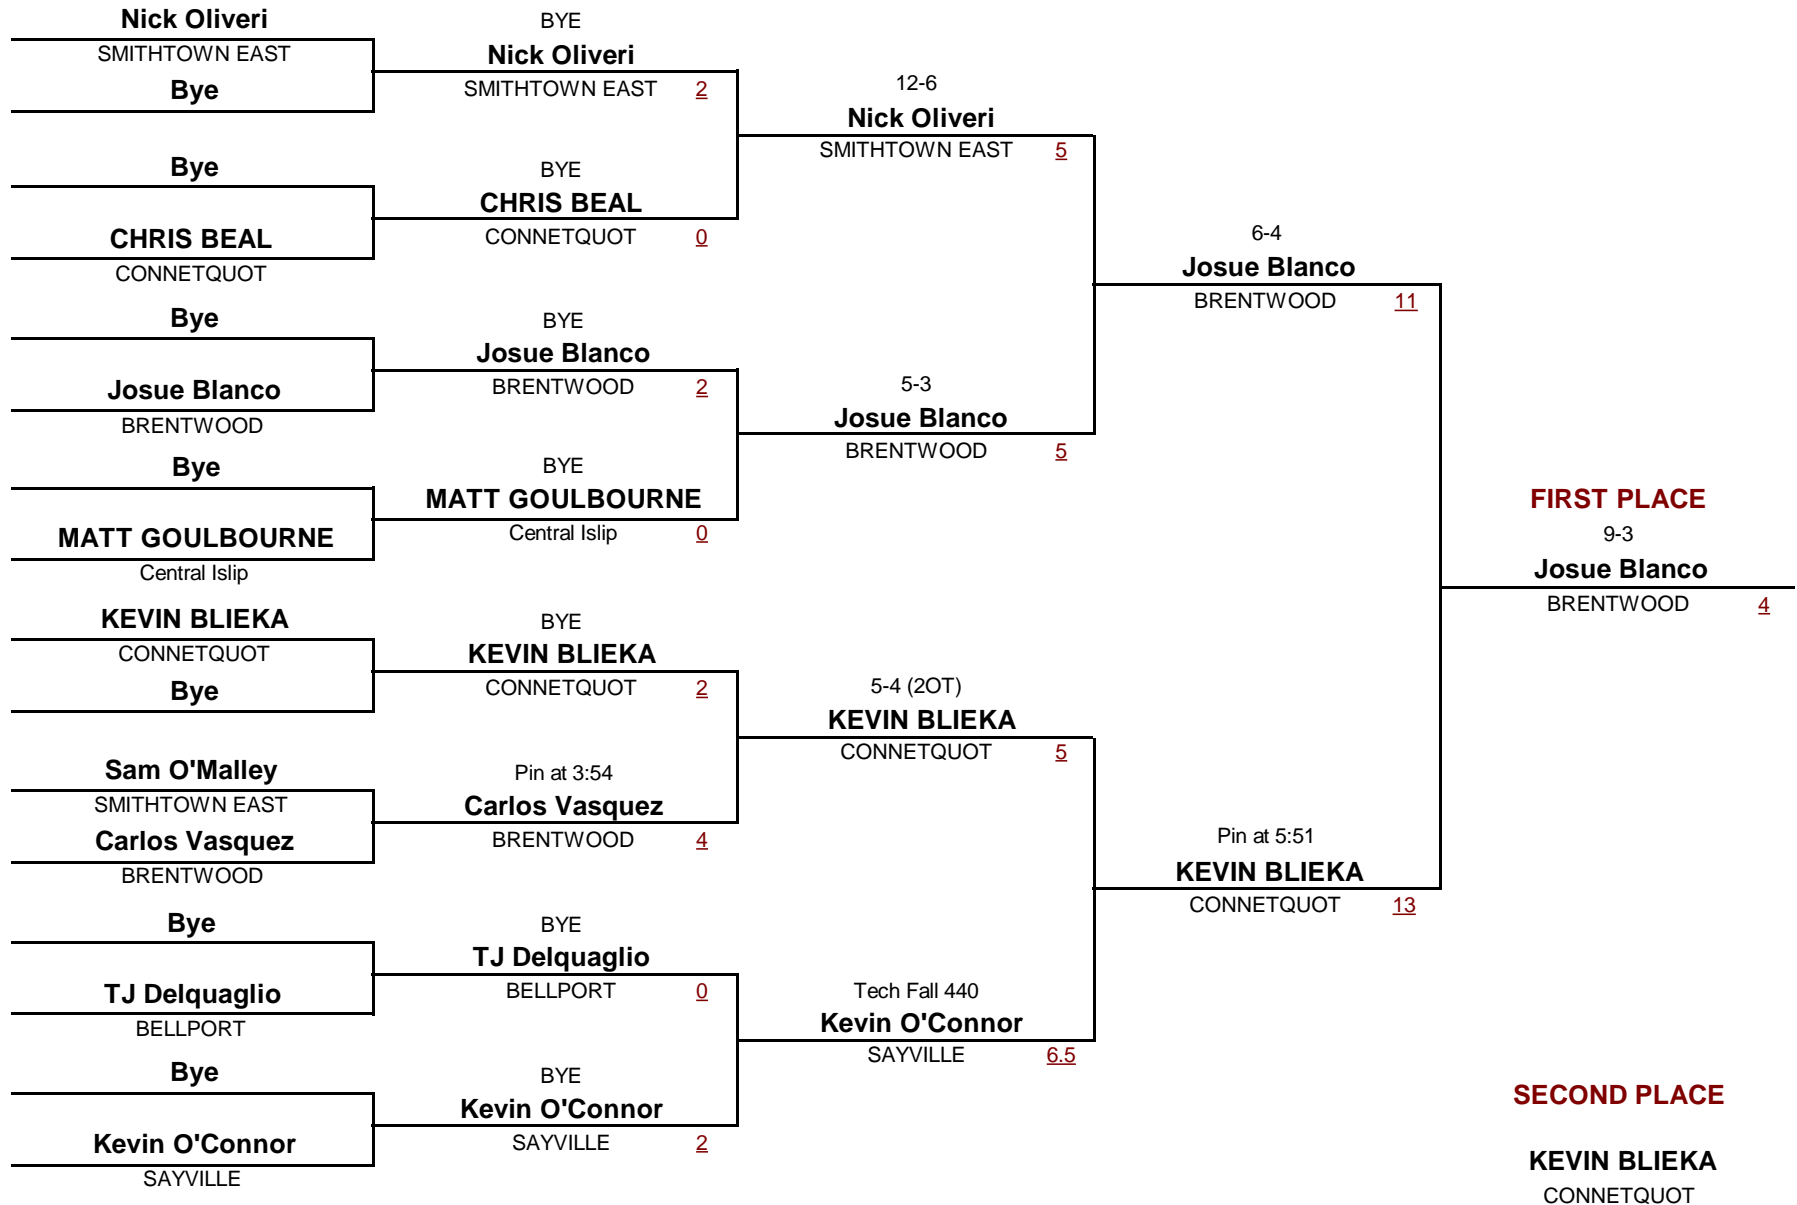

VARSITY

DIVISION

170

WEIGHT

Gray/Fitzgerald Holiday Tournament 2011

December 10, 2011

Championship Rounds

VARSITY