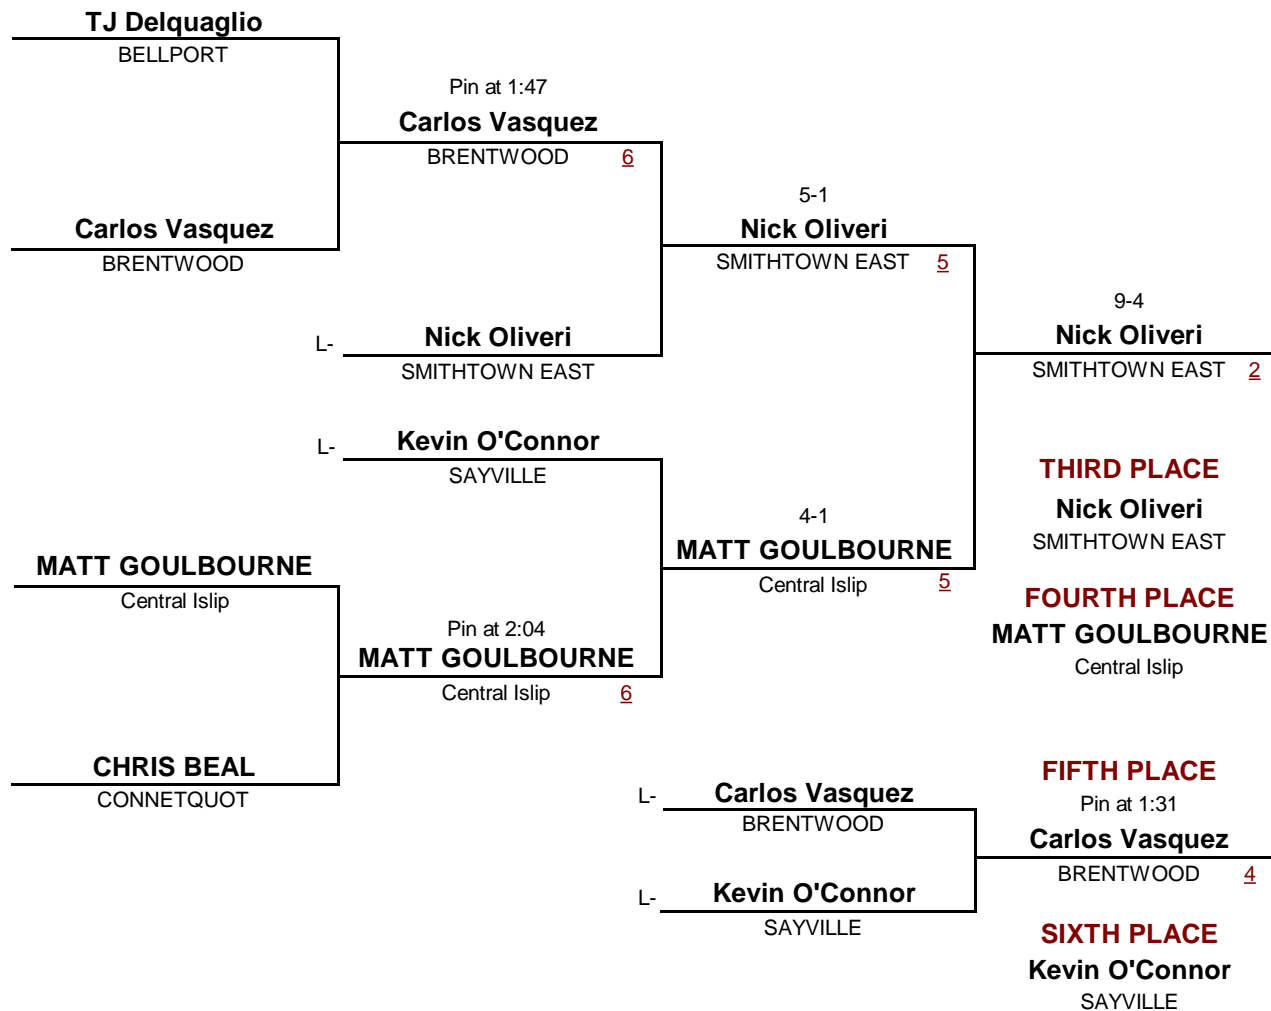

DIVISION

170

WEIGHT

Gray/Fitzgerald Holiday Tournament 2011

December 10, 2011

Consolation Rounds

VARSITY

182