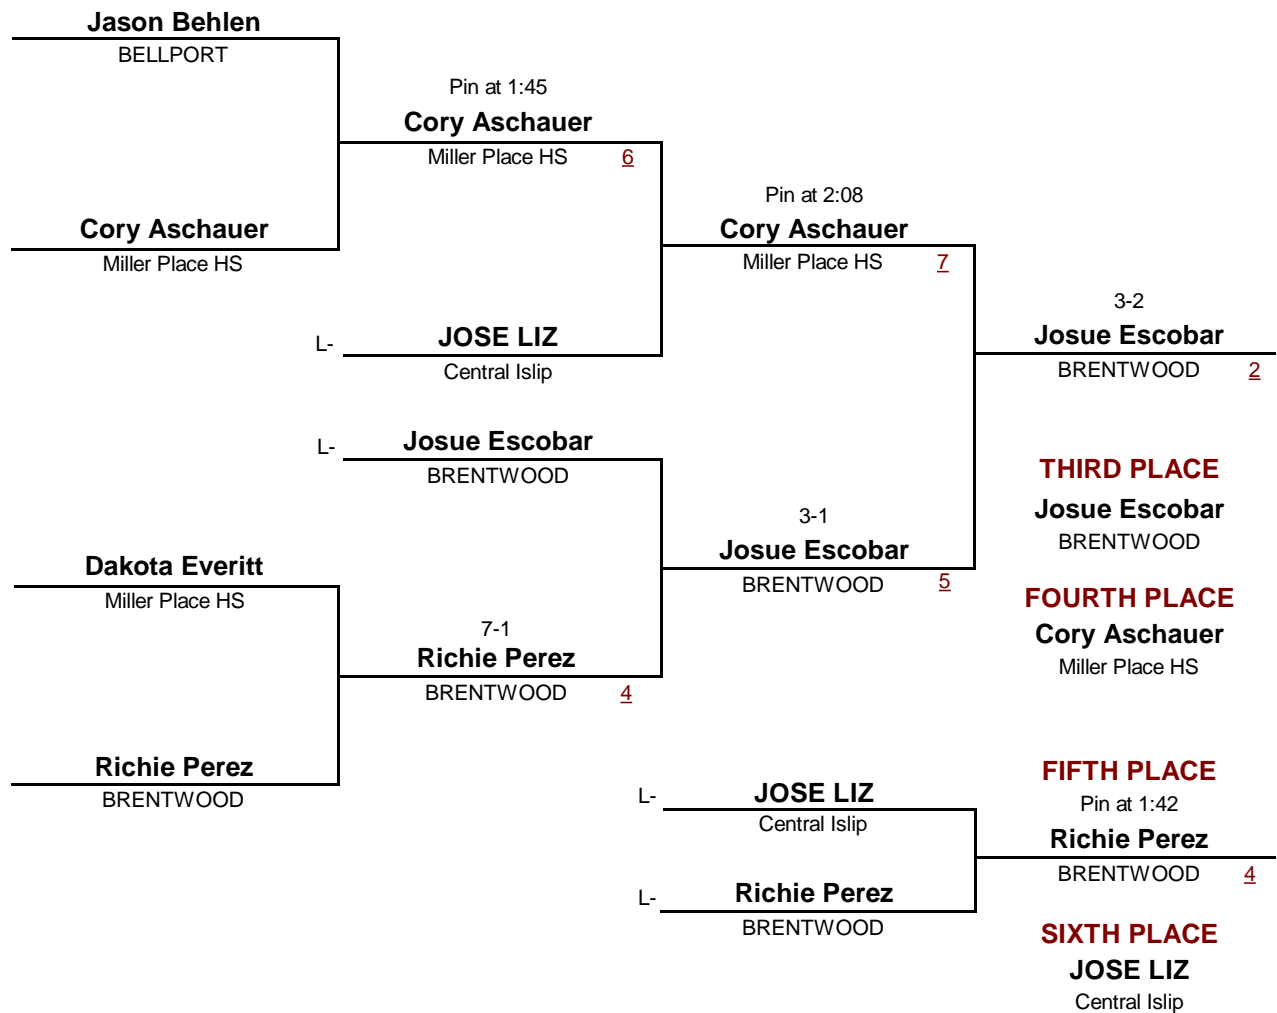

VARSITY

DIVISION

145

WEIGHT

Gray/Fitzgerald Holiday Tournament 2011

December 10, 2011

Consolation Rounds