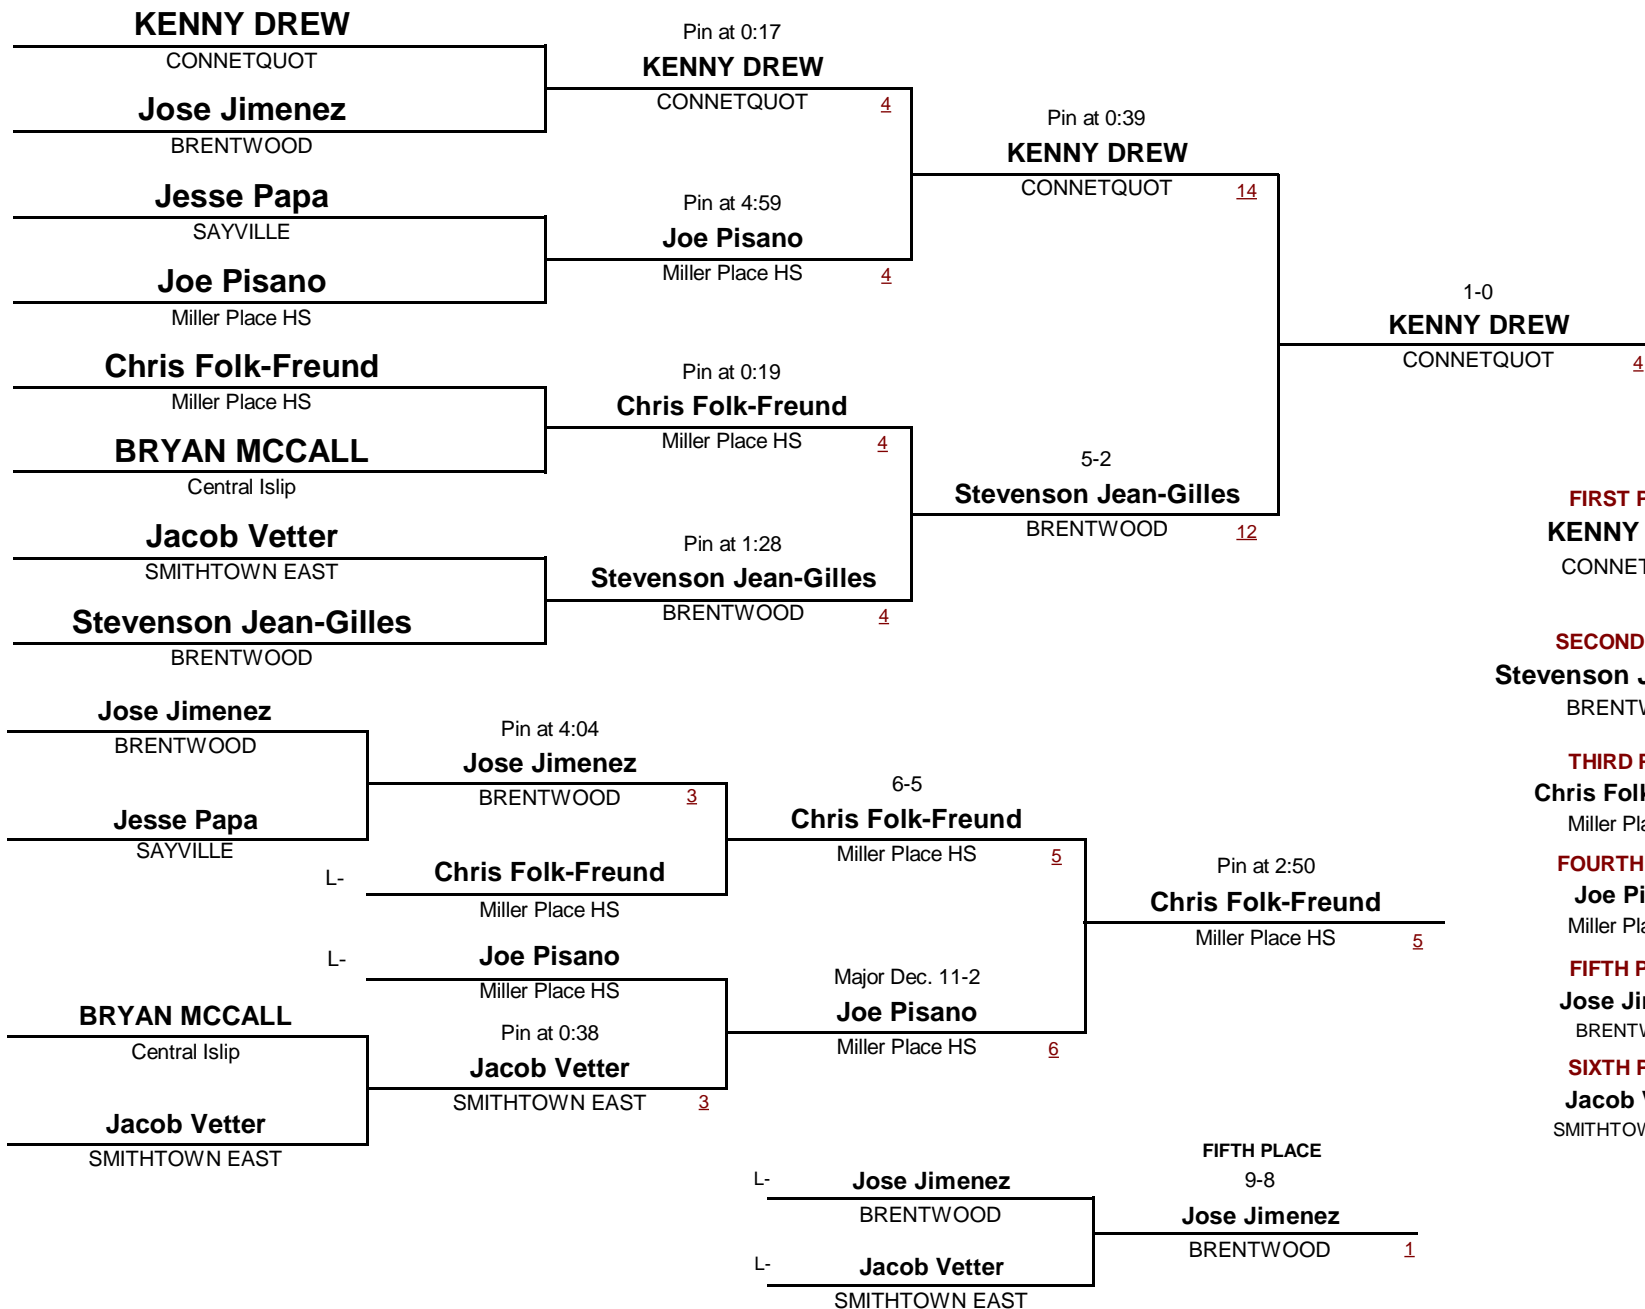

Gray/Fitzgerald Holiday Tournament 2011

December 10, 2011

VARSITY

DIVISION

220

WEIGHT

Gray/Fitzgerald Holiday Tournament 2011

December 10, 2011