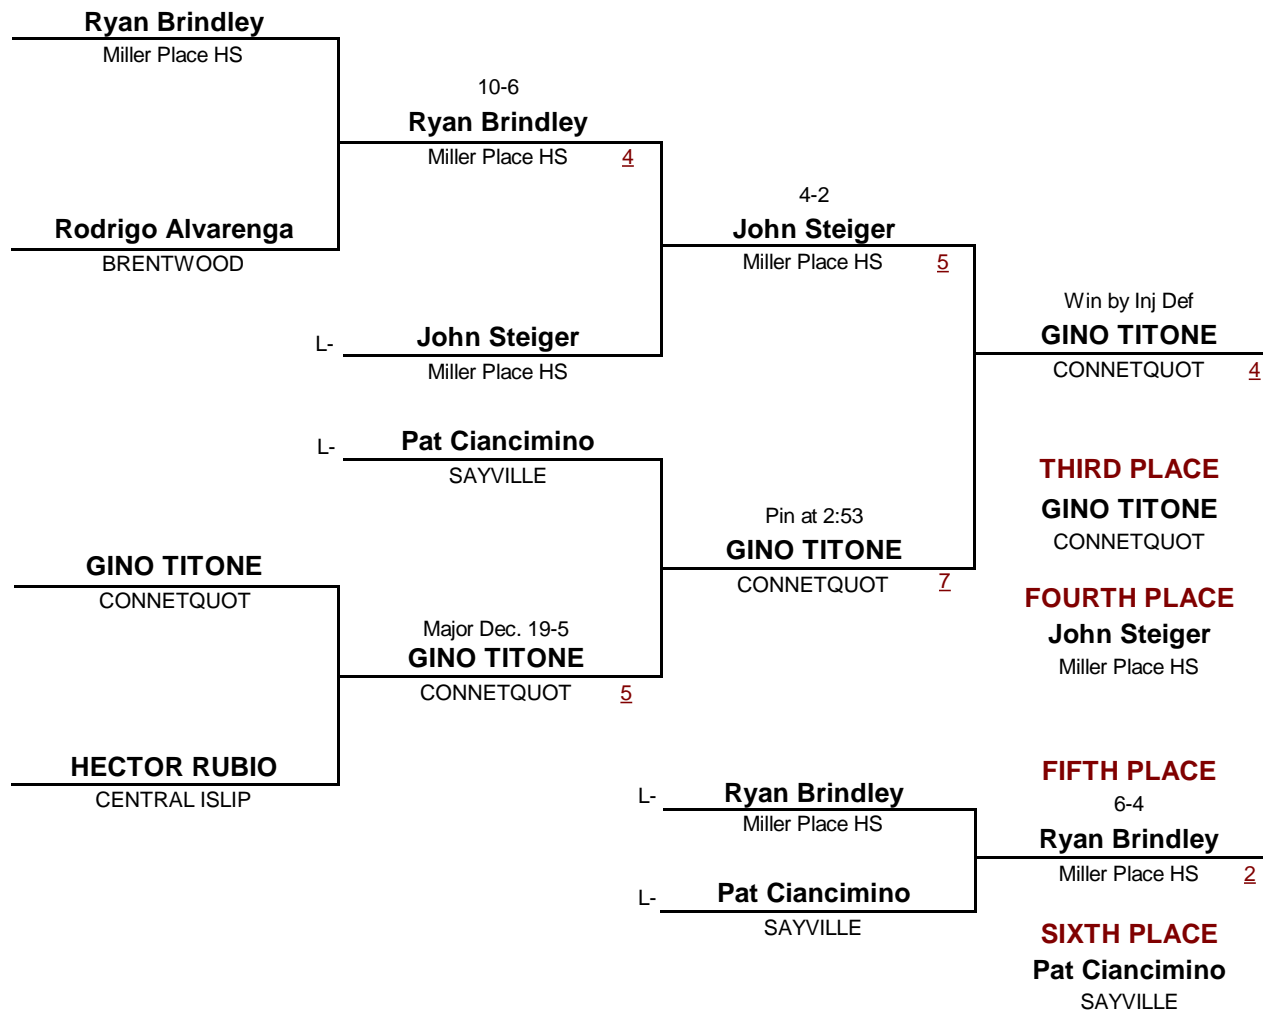

Championship Rounds

VARSITY

DIVISION

132

WEIGHT

Gray/Fitzgerald Holiday Tournament 2011

December 10, 2011

Consolation Rounds