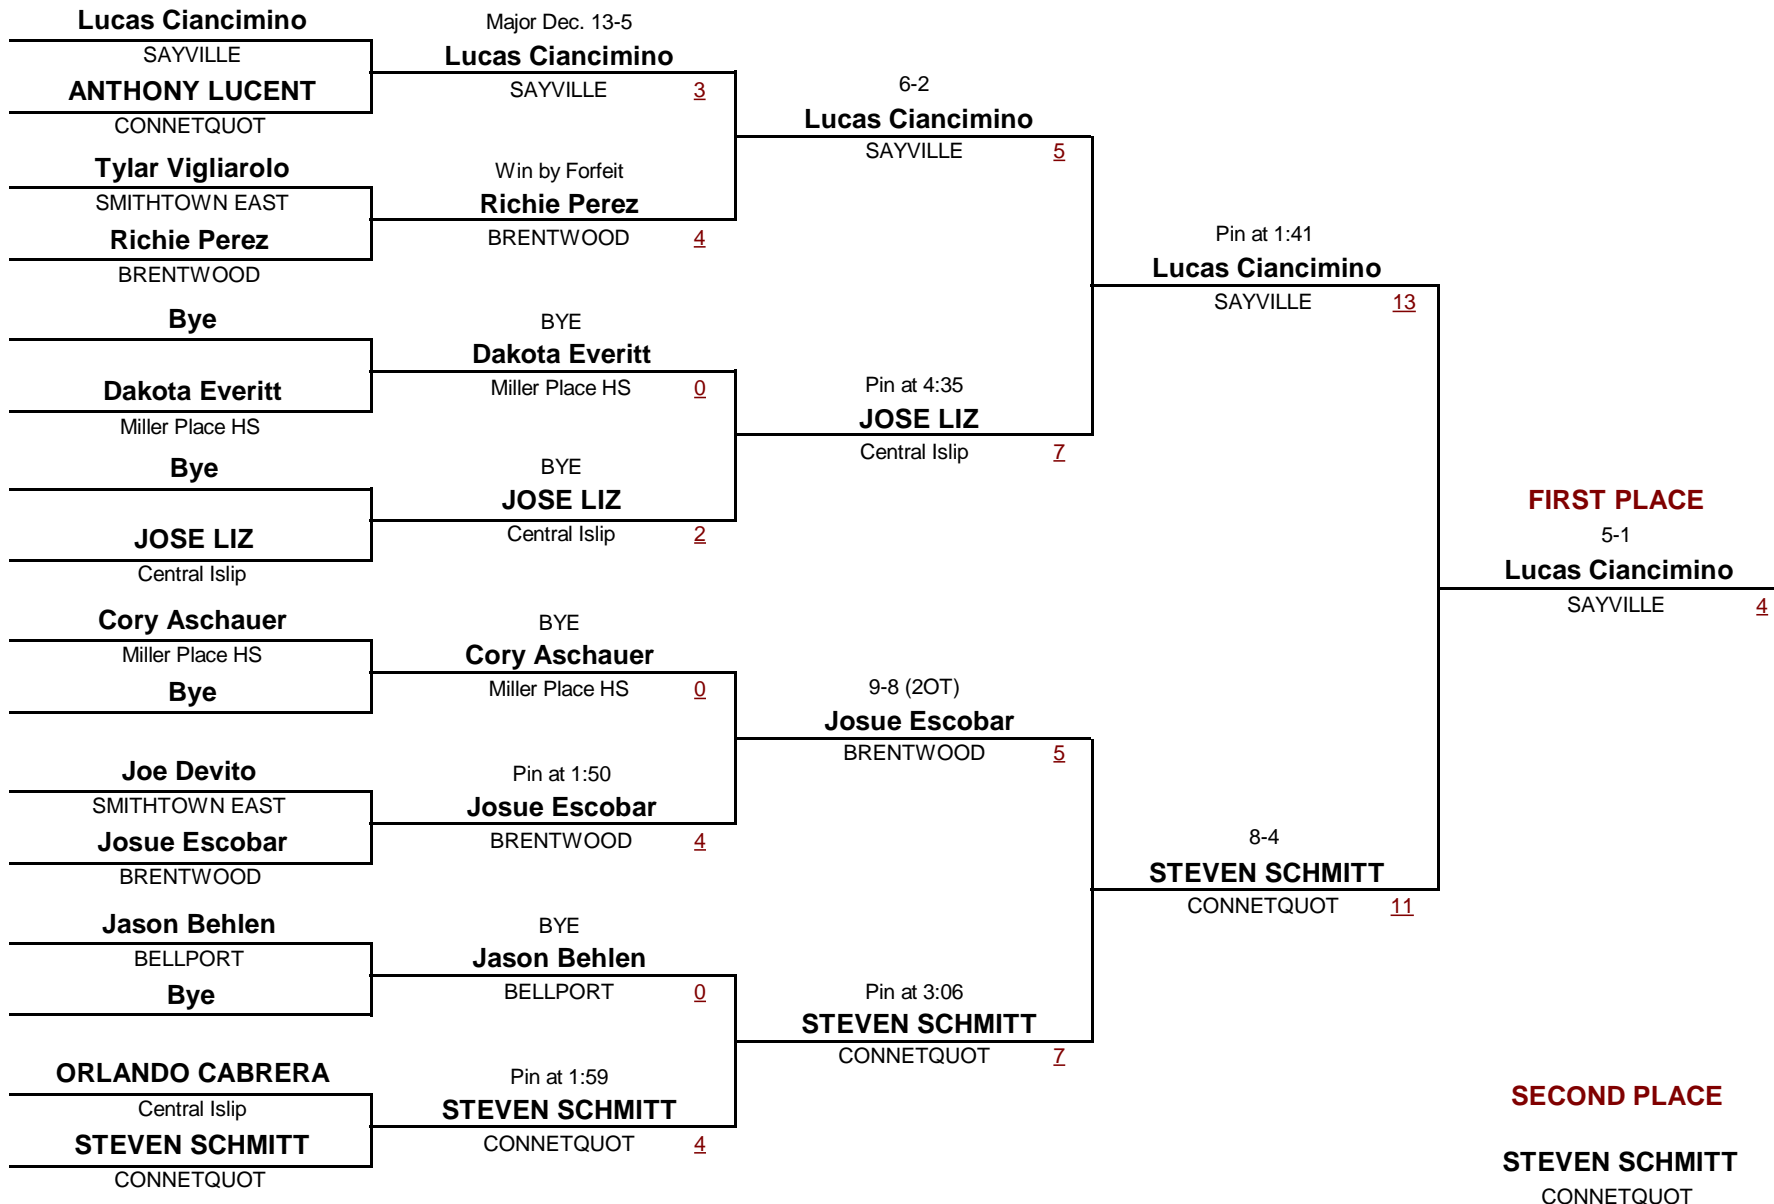

VARSITY

DIVISION

145

WEIGHT

Gray/Fitzgerald Holiday Tournament 2011

December 10, 2011

Championship Rounds