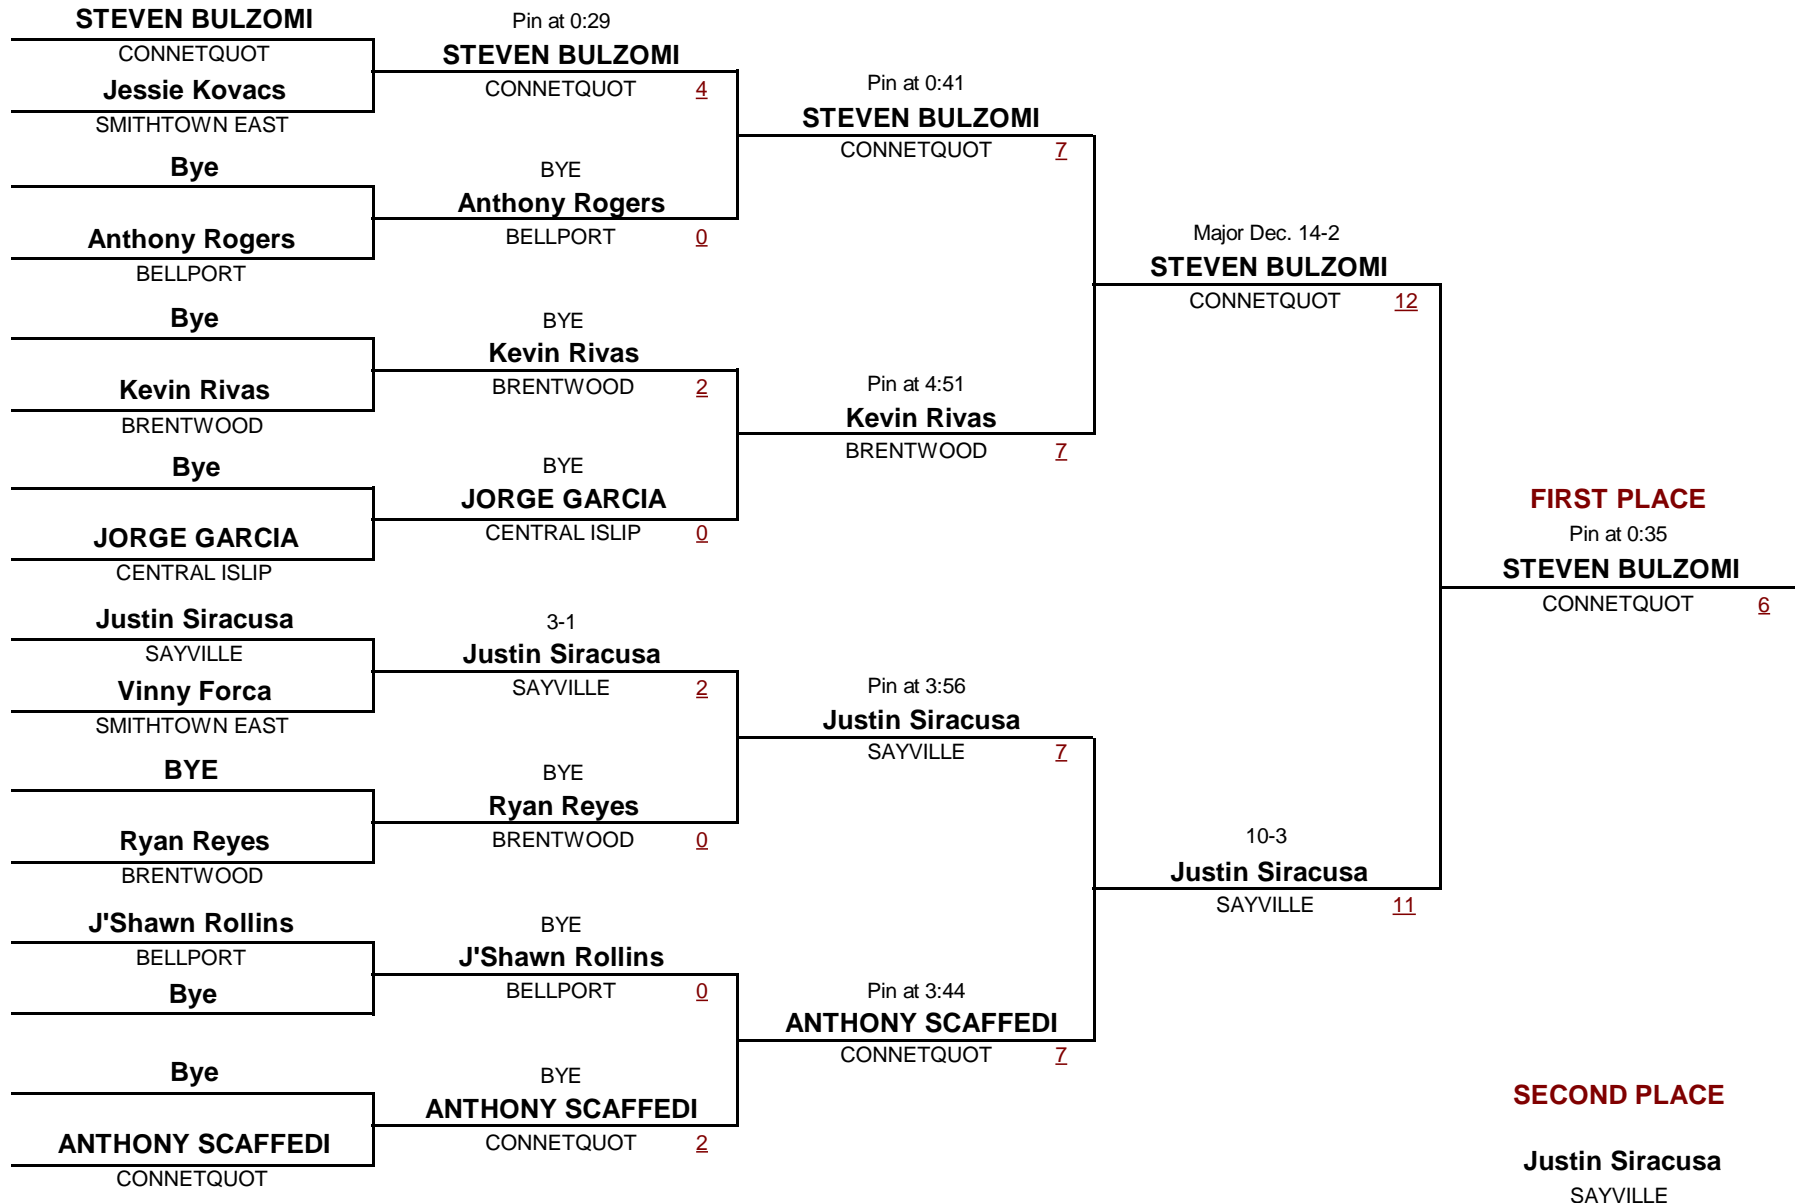

VARSITY

DIVISION

120

WEIGHT

Gray/Fitzgerald Holiday Tournament 2011

December 10, 2011

Championship Rounds