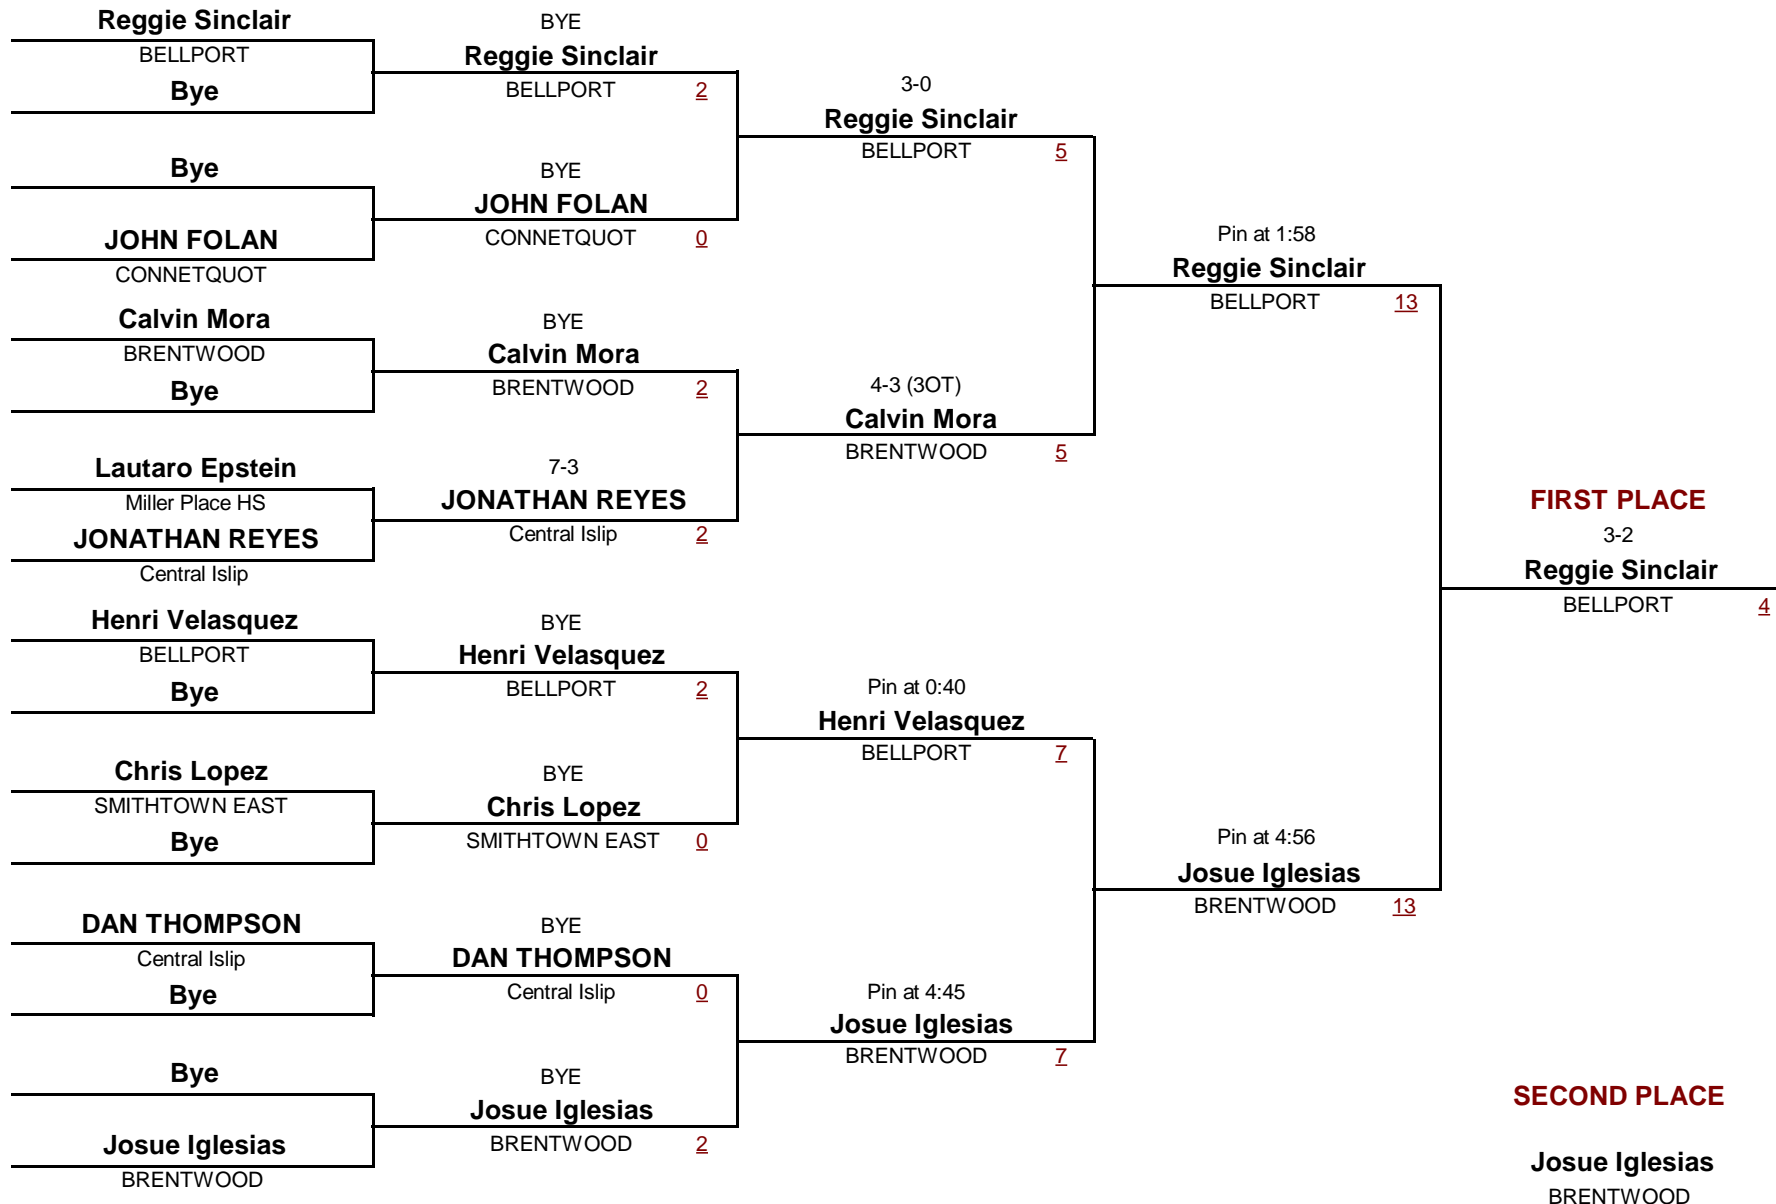

VARSITY

DIVISION

285

WEIGHT

Gray/Fitzgerald Holiday Tournament 2011

December 10, 2011

Championship Rounds

Gray/Fitzgerald Holiday Tournament 2011