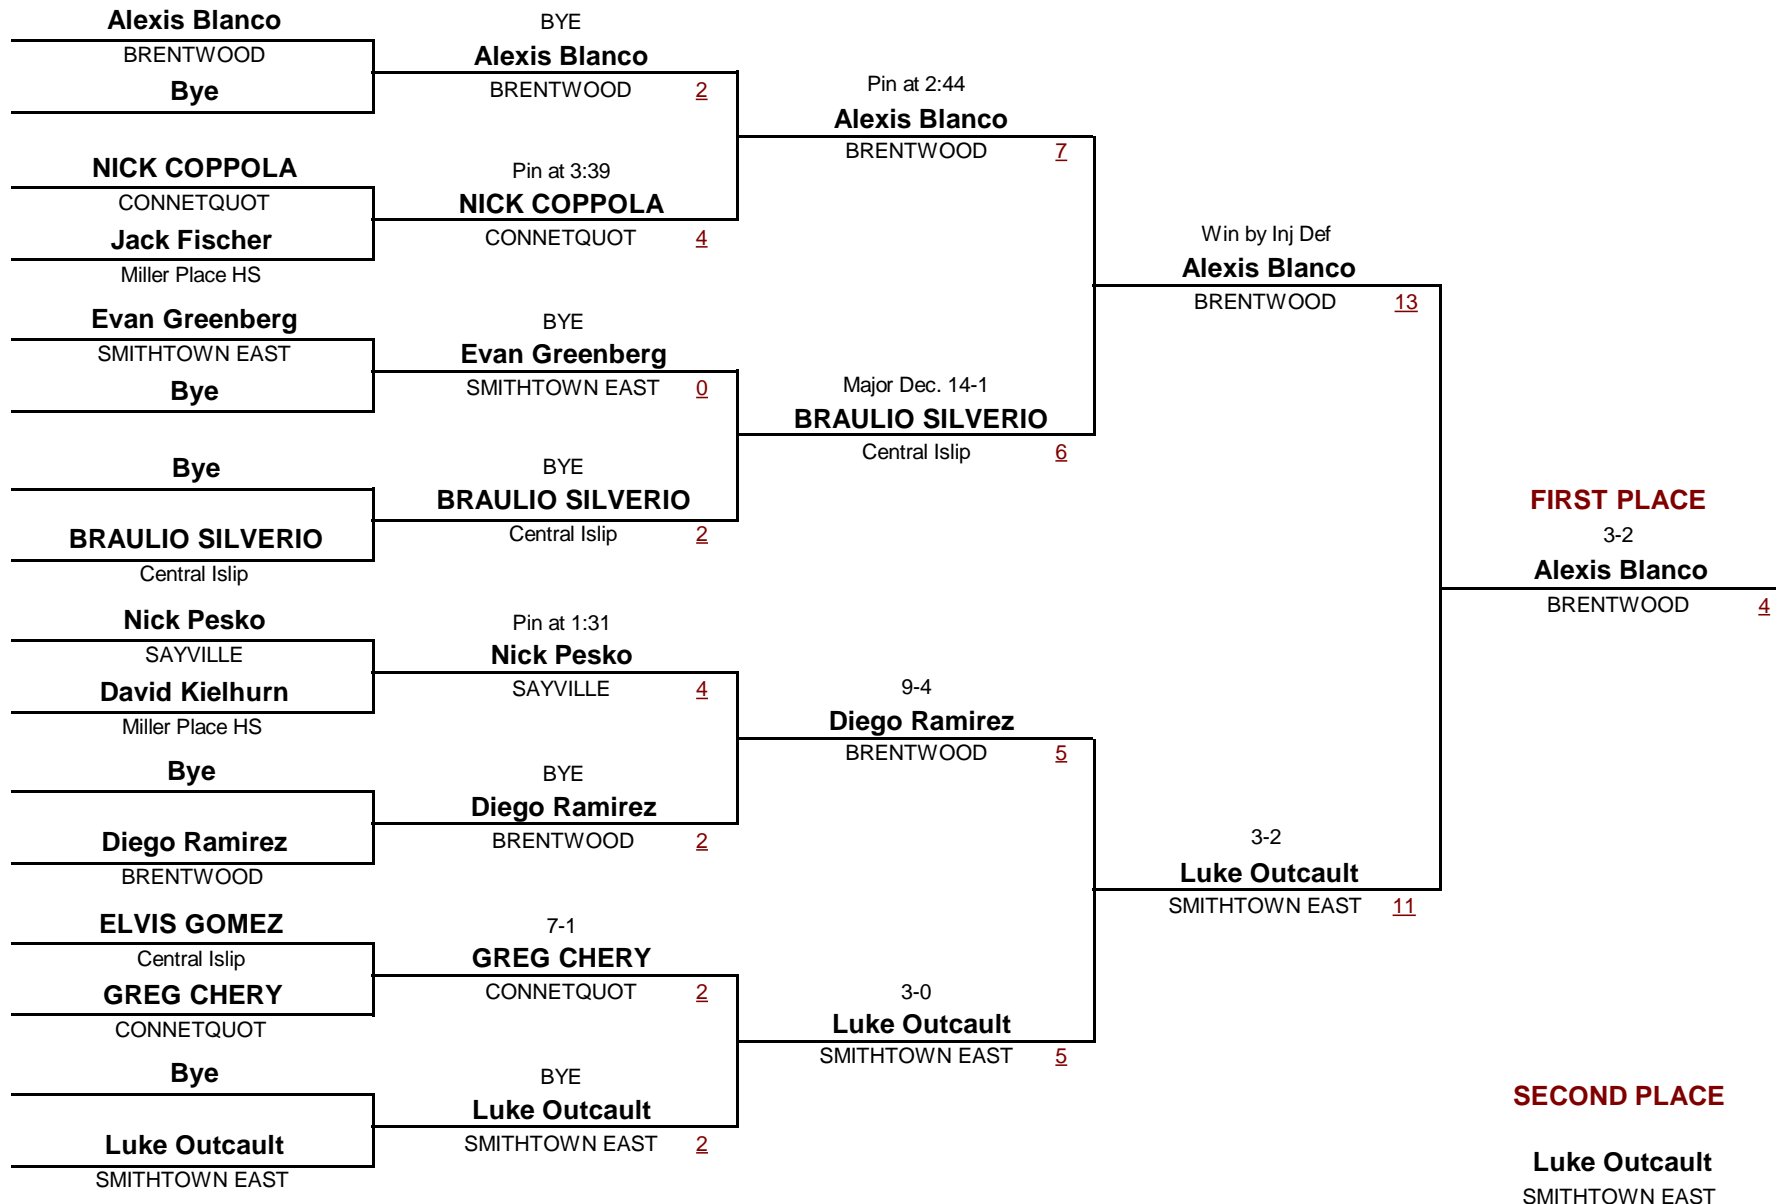

VARSITY

DIVISION

138

WEIGHT

Gray/Fitzgerald Holiday Tournament 2011

December 10, 2011

Championship Rounds

VARSDITY