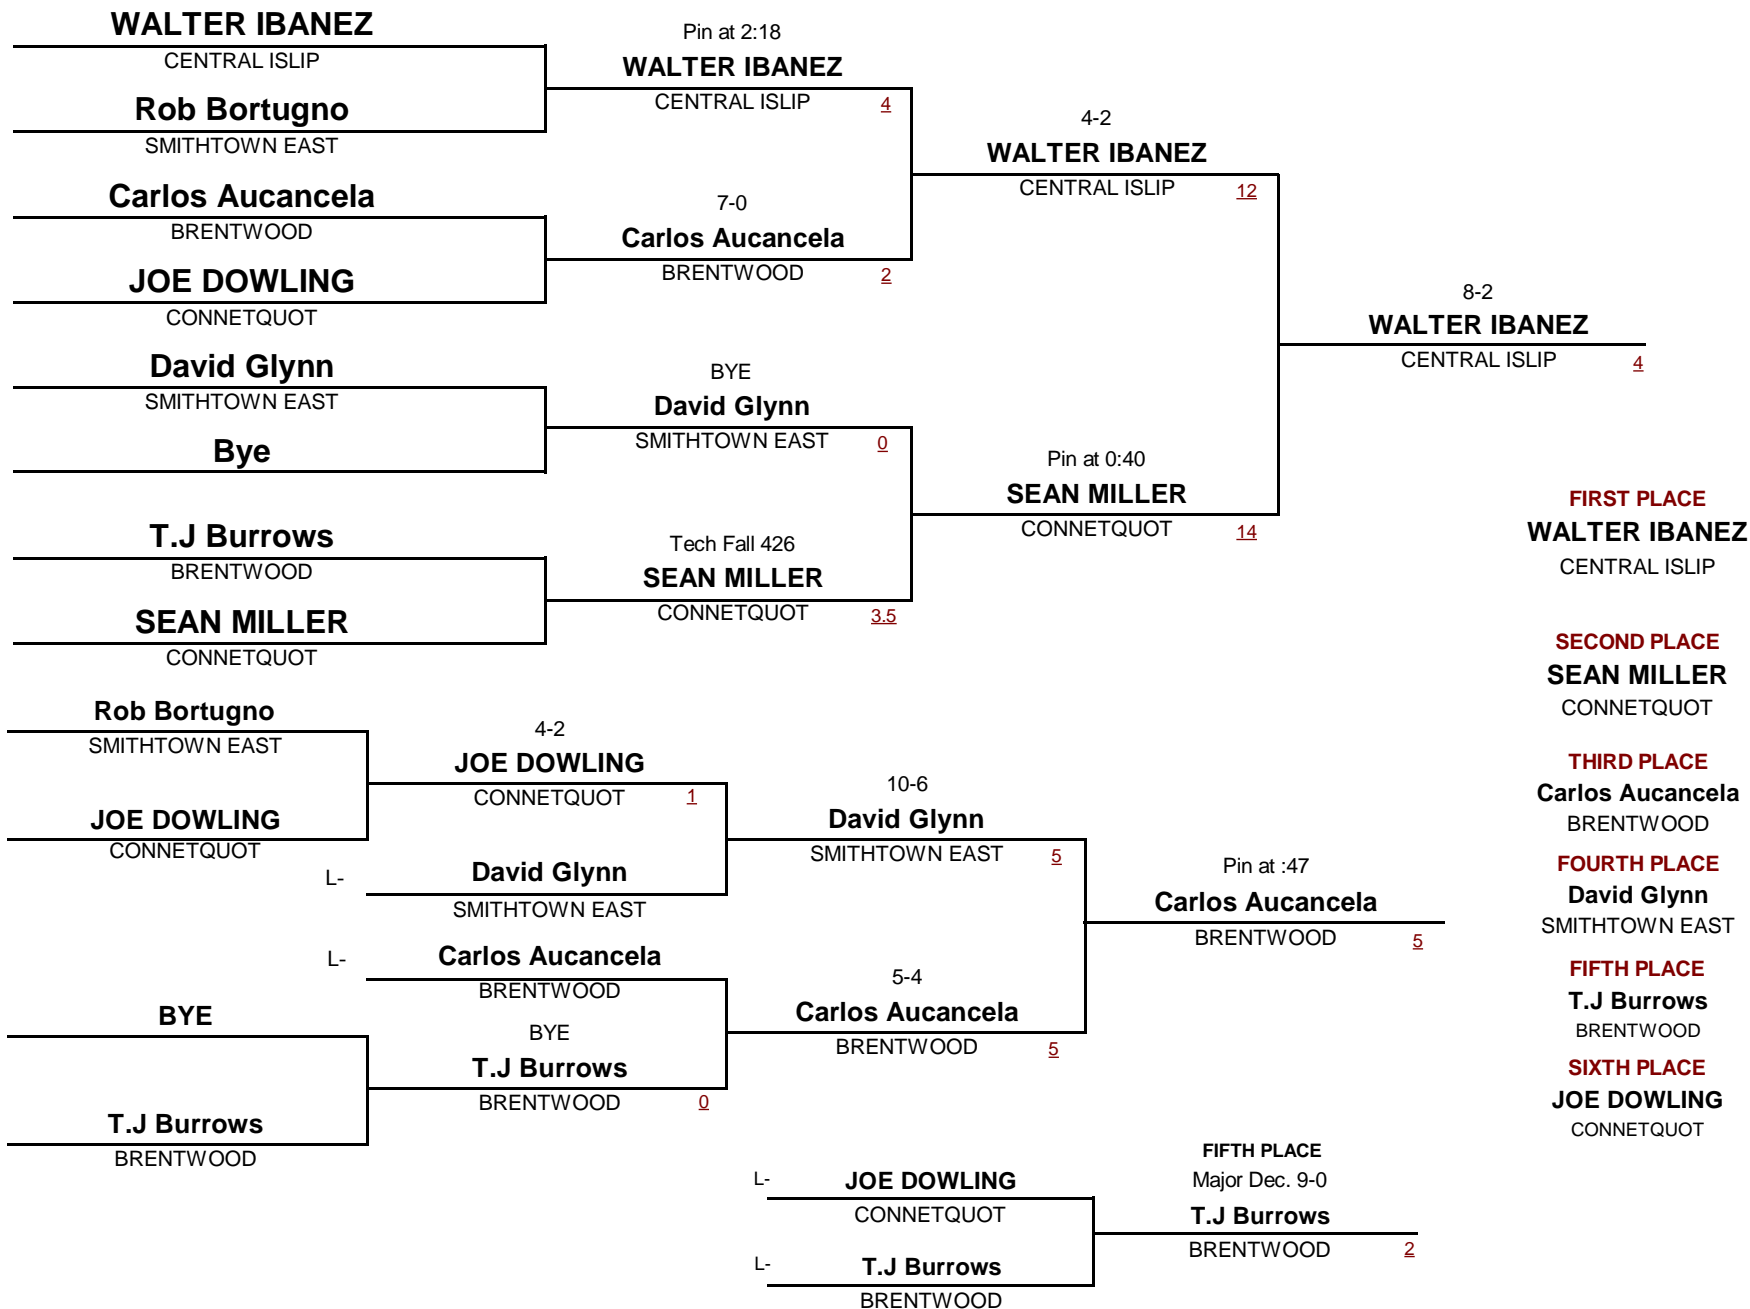

VARSITY

99

Gray/Fitzgerald Holiday Tournament 2011

DIVISION

WEIGHT

December 10, 2011

VARSITY

DIVISION