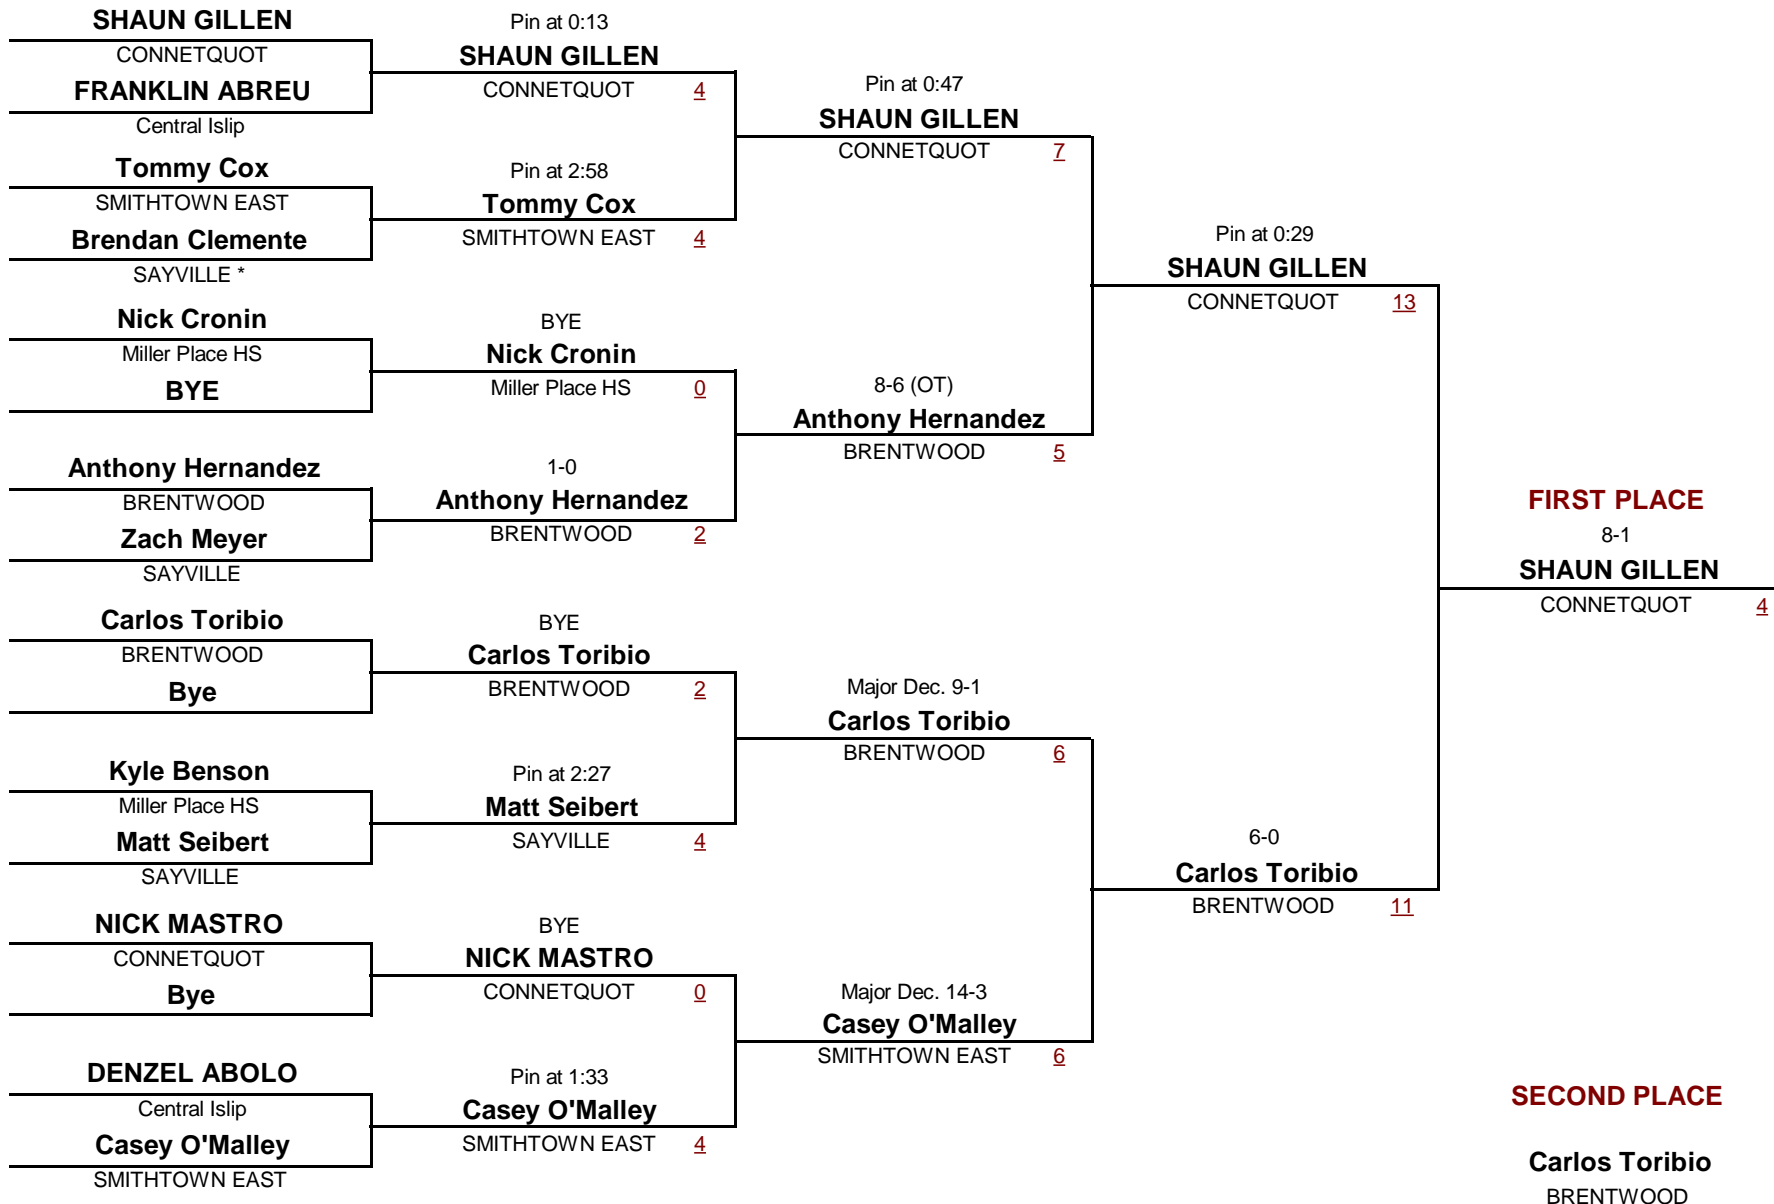

VARSITY

DIVISION

160

WEIGHT

Gray/Fitzgerald Holiday Tournament 2011

December 10, 2011

Championship Rounds