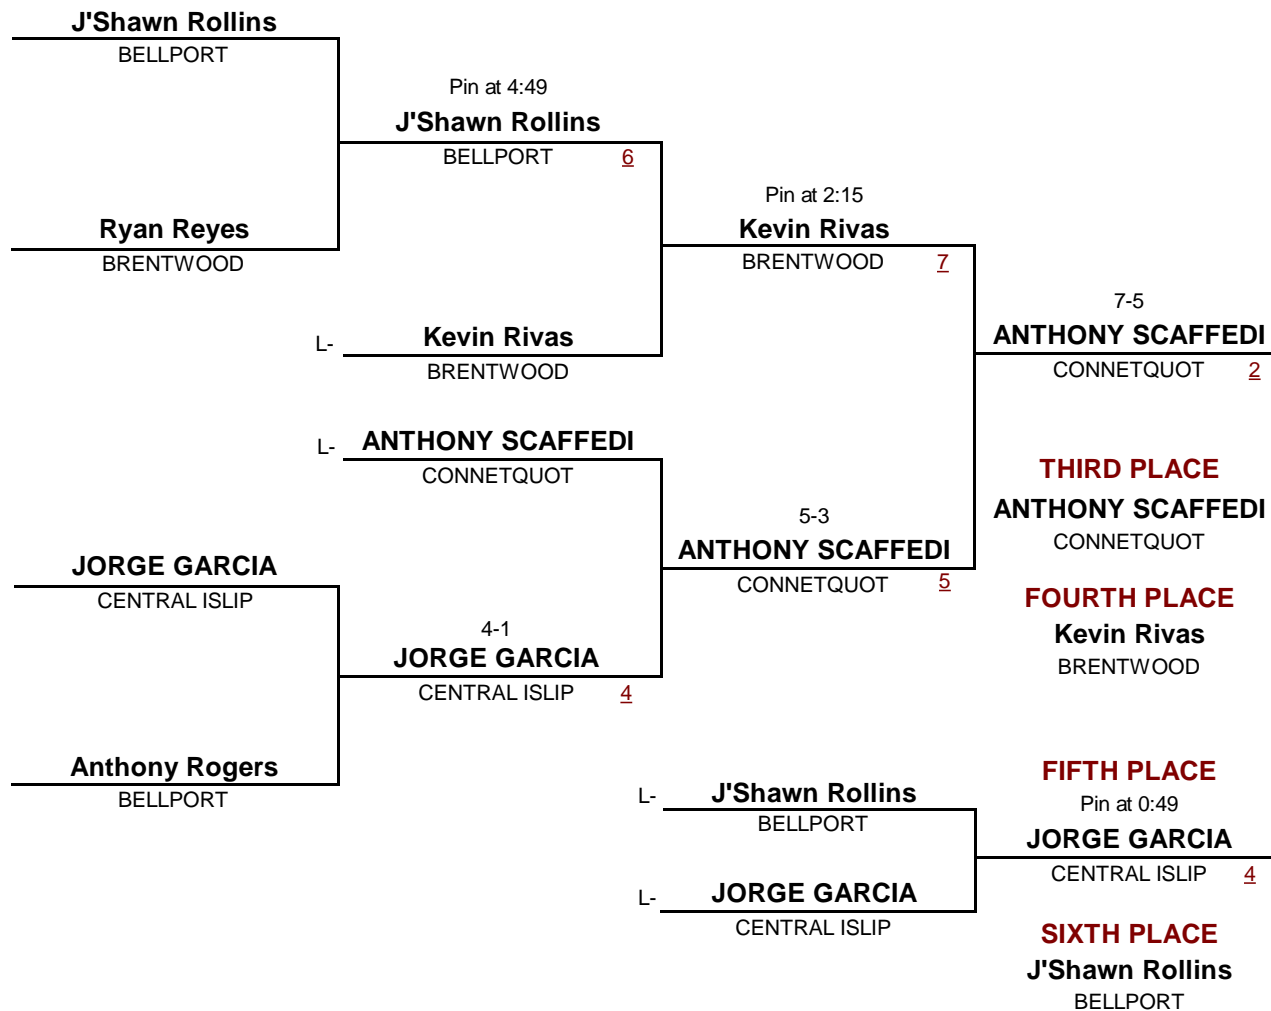

VARSITY

DIVISION

120

WEIGHT

Gray/Fitzgerald Holiday Tournament 2011

December 10, 2011

Consolation Rounds