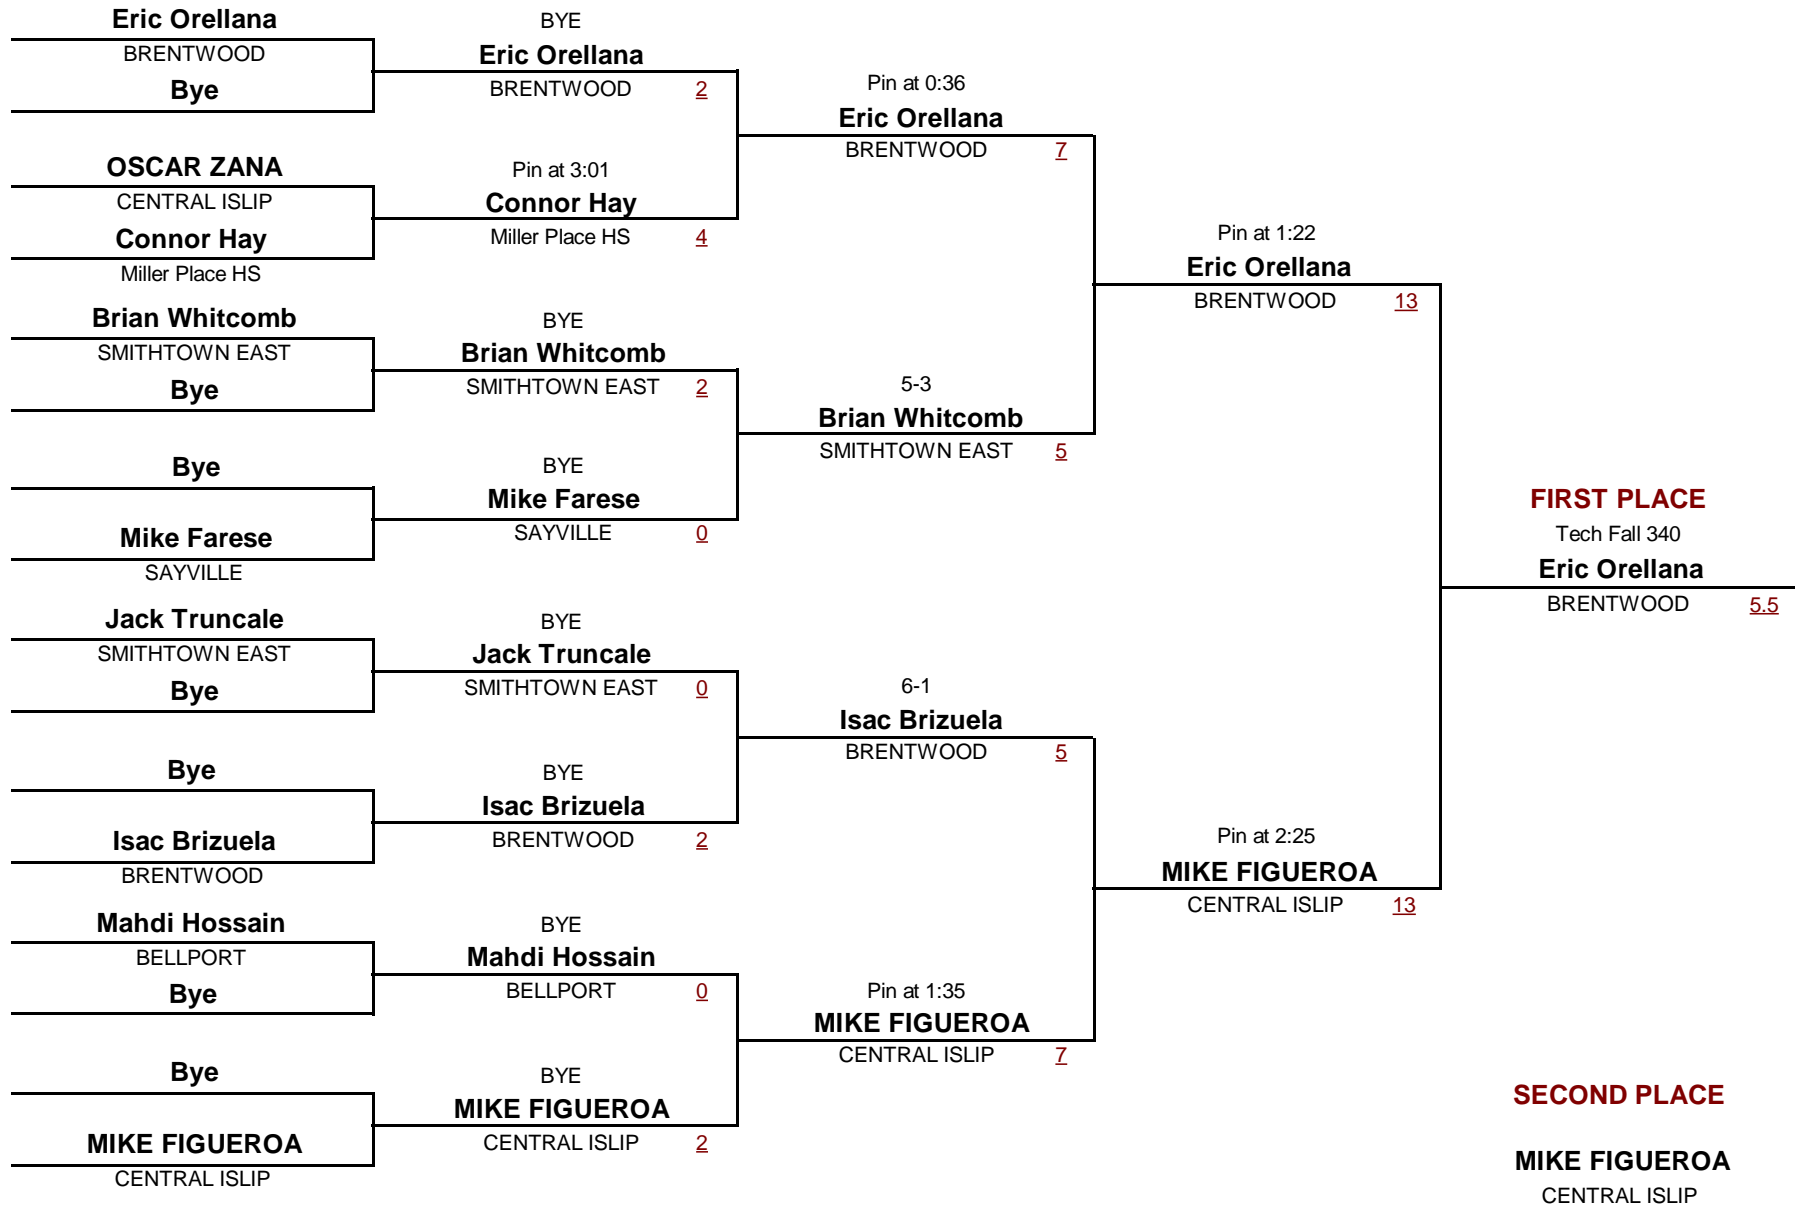

VARSITY

DIVISION

113

WEIGHT

Gray/Fitzgerald Holiday Tournament 2011

December 10, 2011

Championship Rounds

VARSITY