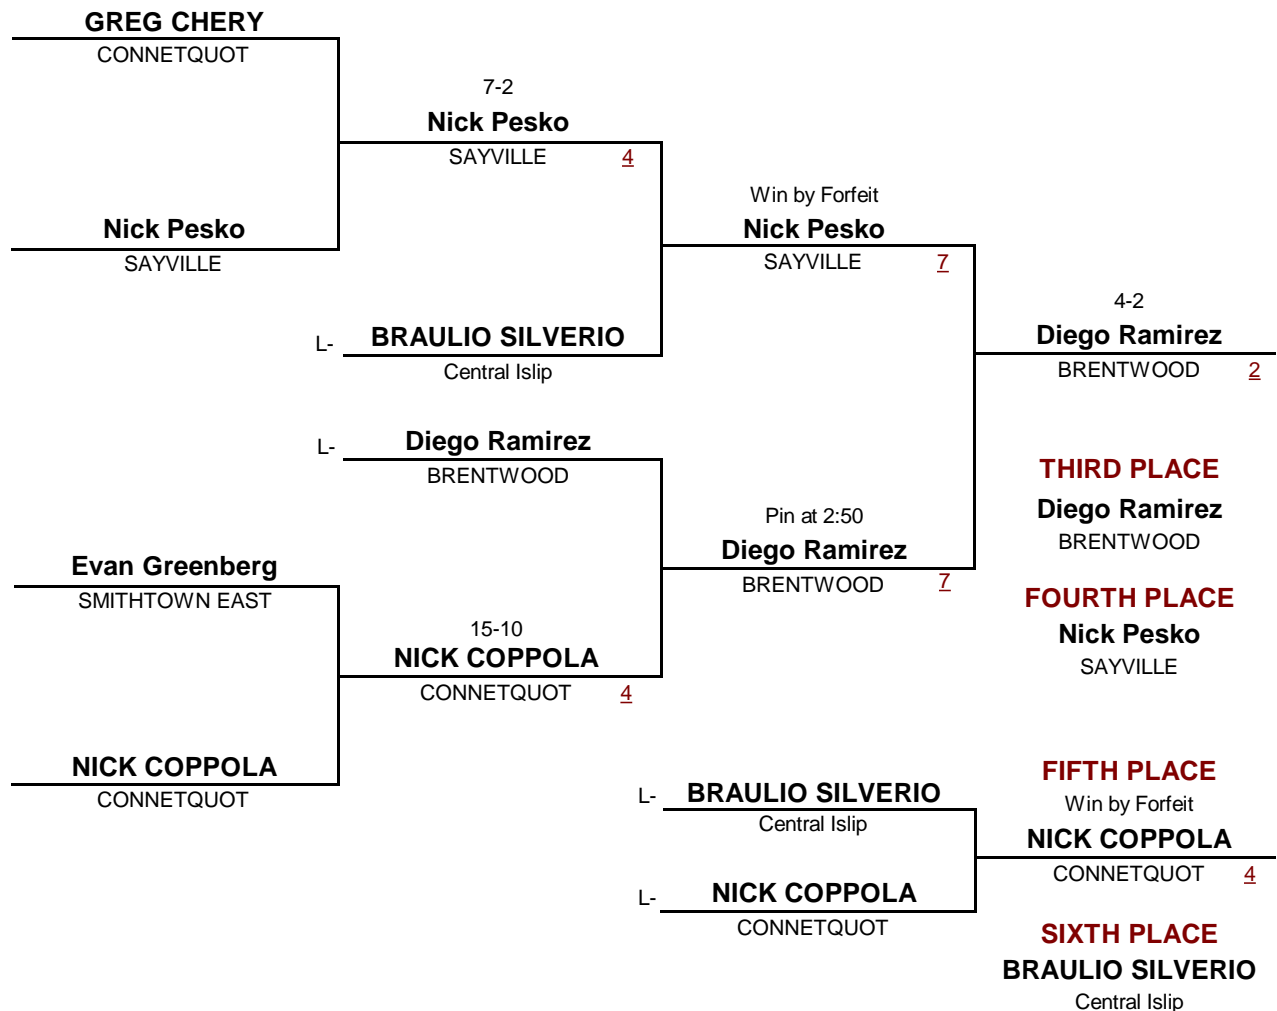

DIVISION

138

WEIGHT

Gray/Fitzgerald Holiday Tournament 2011

December 10, 2011

Consolation Rounds

VARSITY

DIVISION