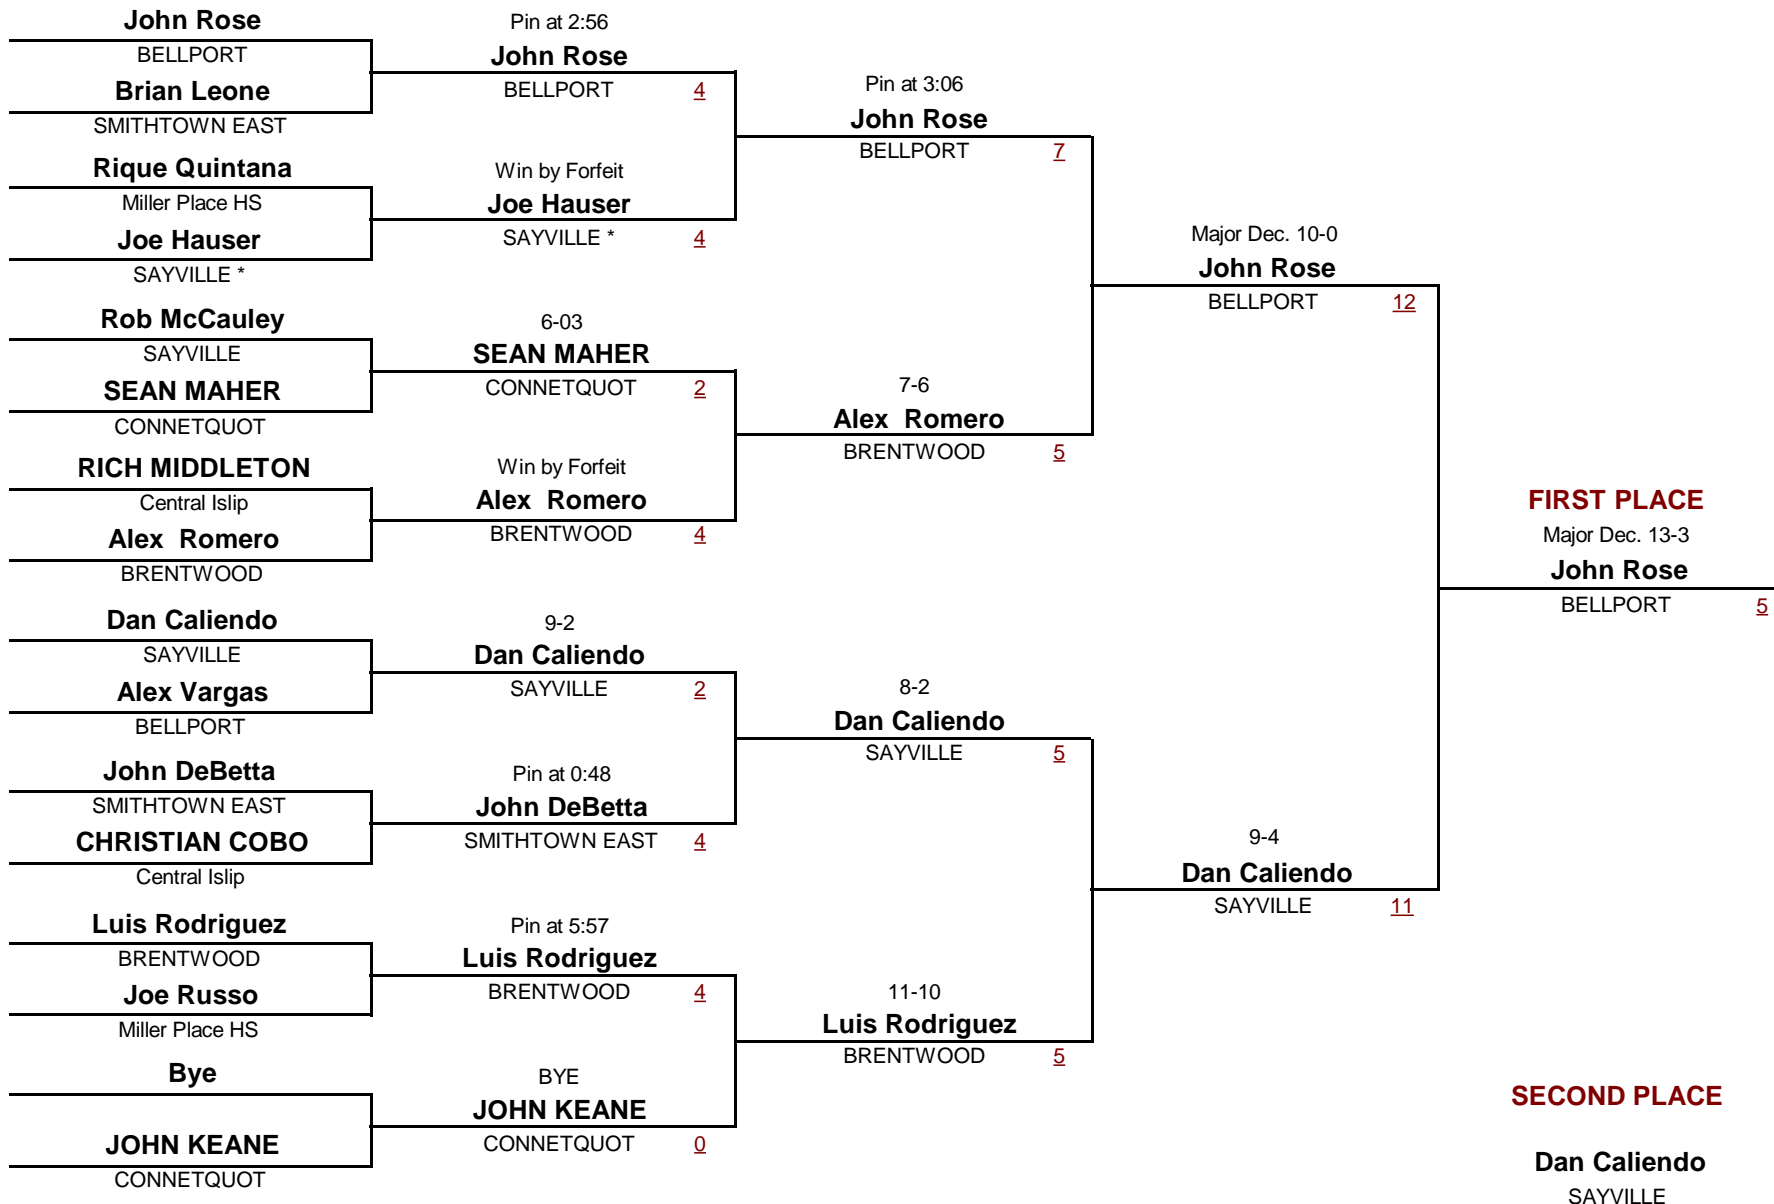

VARSITY

DIVISION

152

WEIGHT

Gray/Fitzgerald Holiday Tournament 2011

December 10, 2011

Championship Rounds