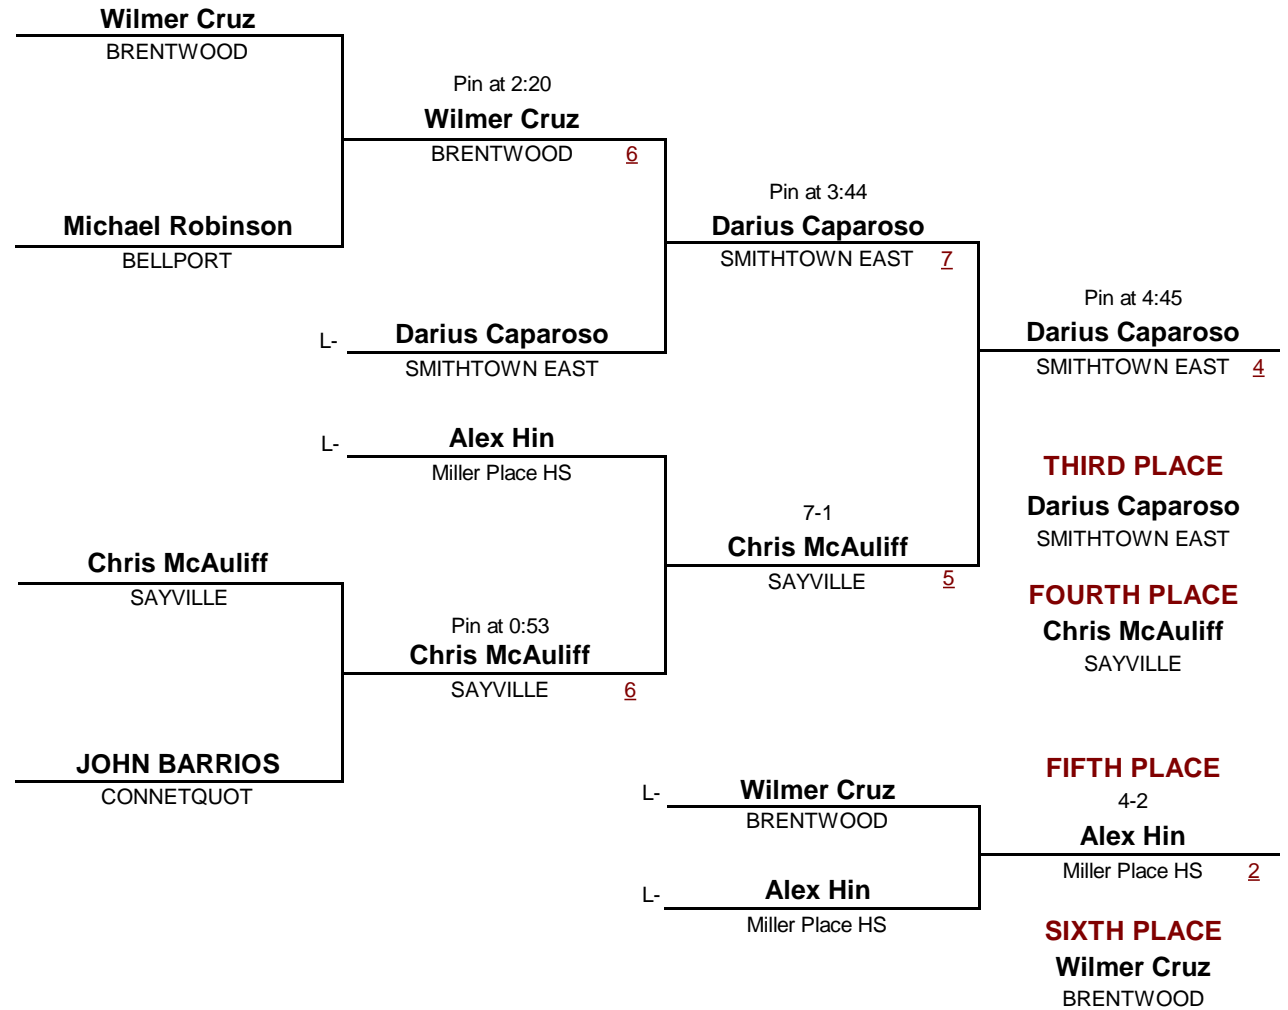

VARSITY

DIVISION

113

WEIGHT

Gray/Fitzgerald Holiday Tournament 2011

December 10, 2011

Championship Rounds

VARSITY