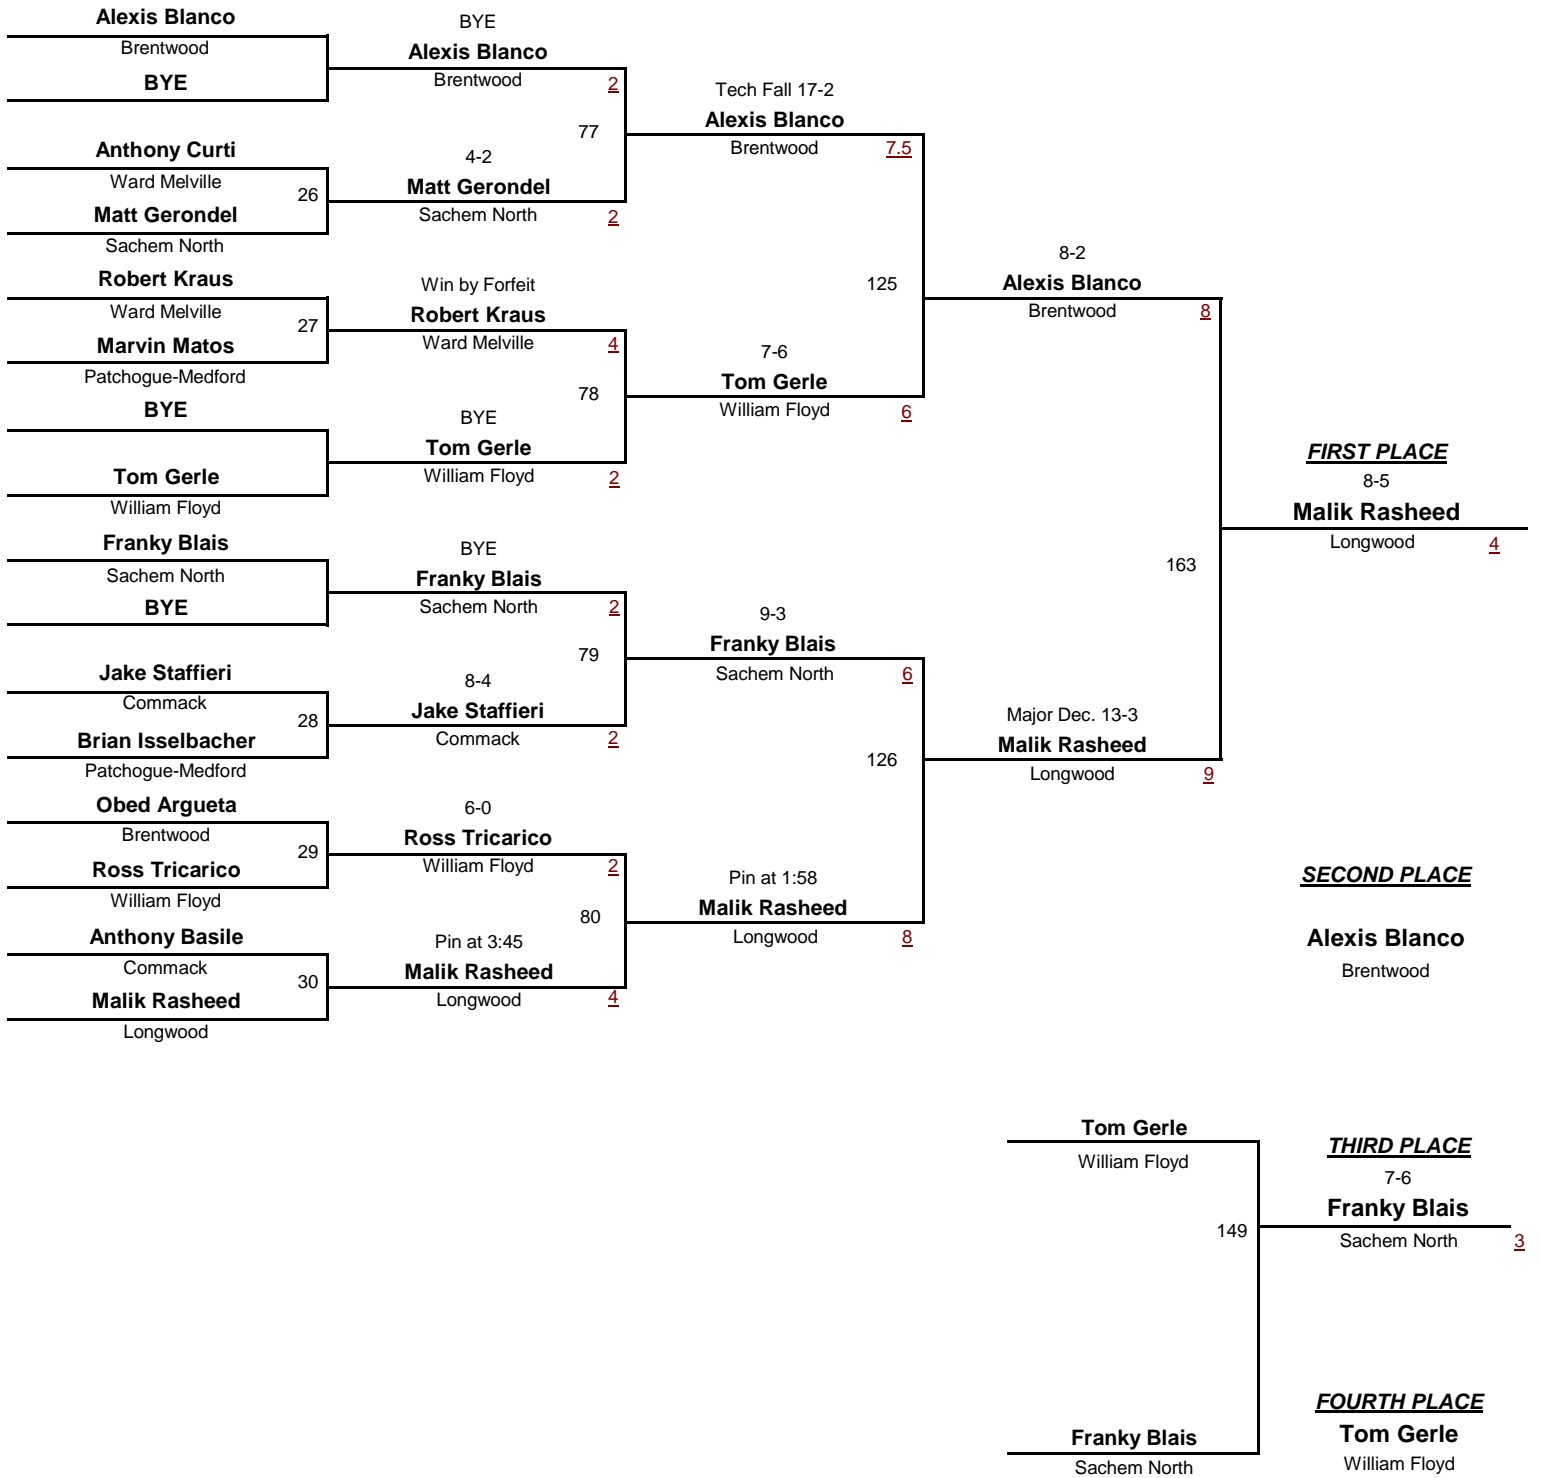

D1

DIVISION

138

WEIGHT

2012 Section 11 League 1 Tournament

February 4, 2012