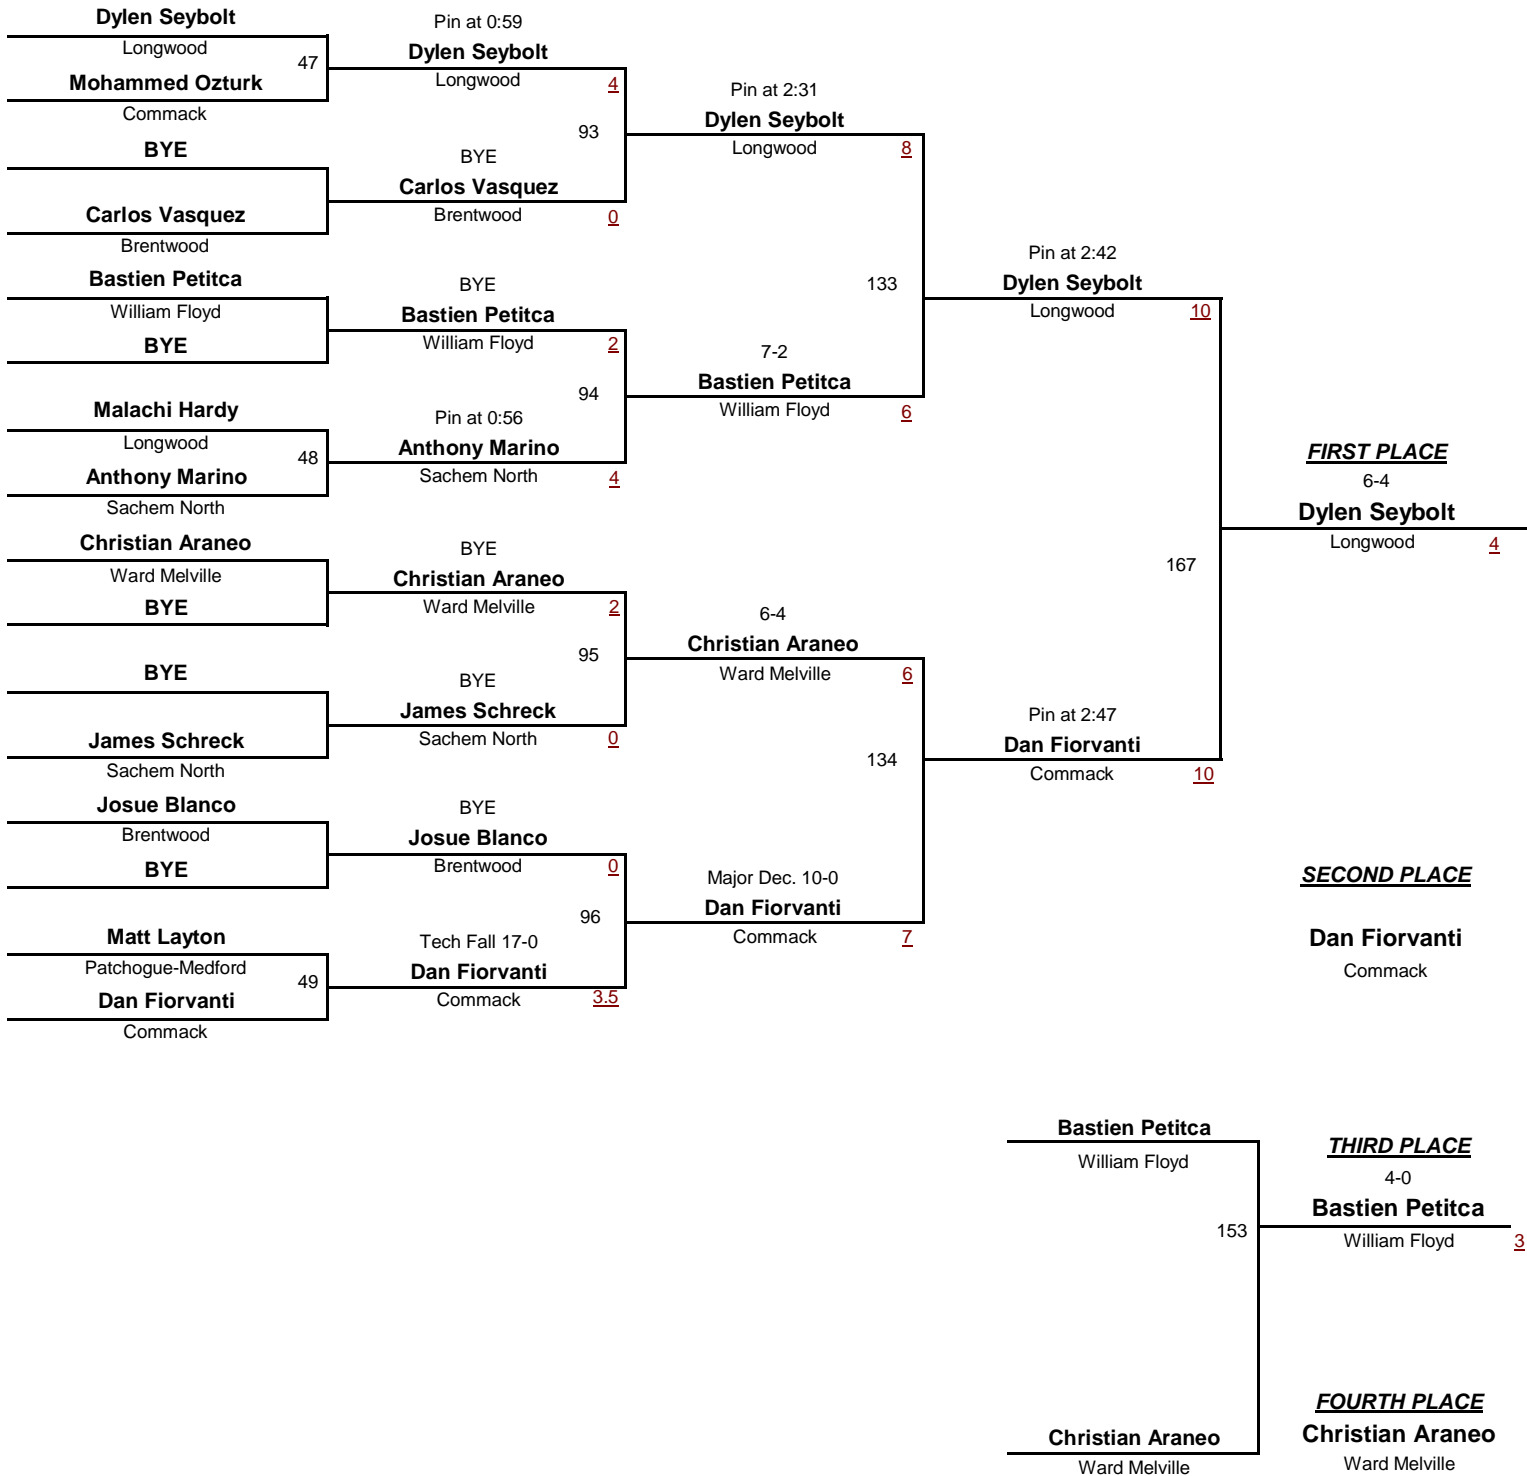

D1

DIVISION

170

WEIGHT

2012 Section 11 League 1 Tournament

February 4, 2012

Patchogue-Medford