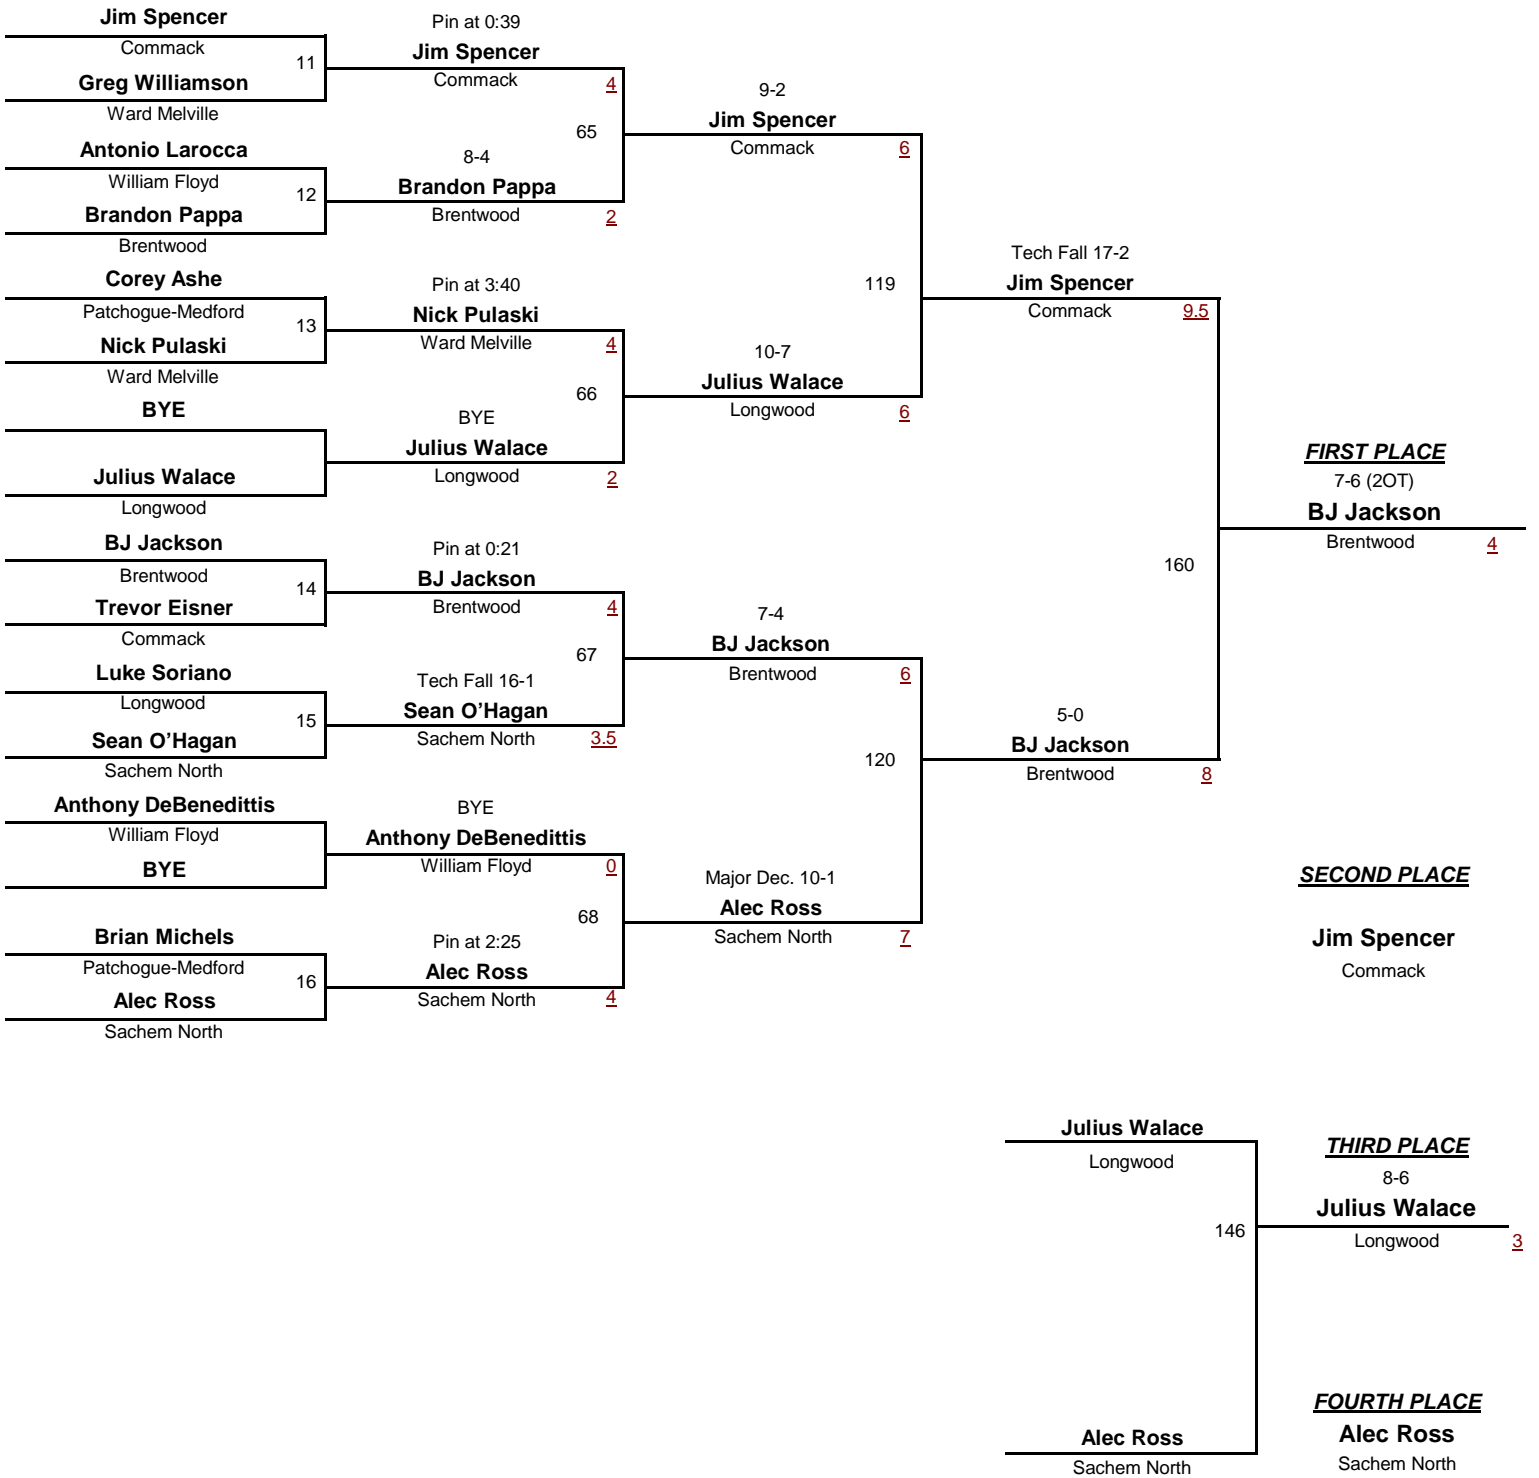

D1

DIVISION

120

WEIGHT

2012 Section 11 League 1 Tournament

February 4, 2012

Patchogue-Medford