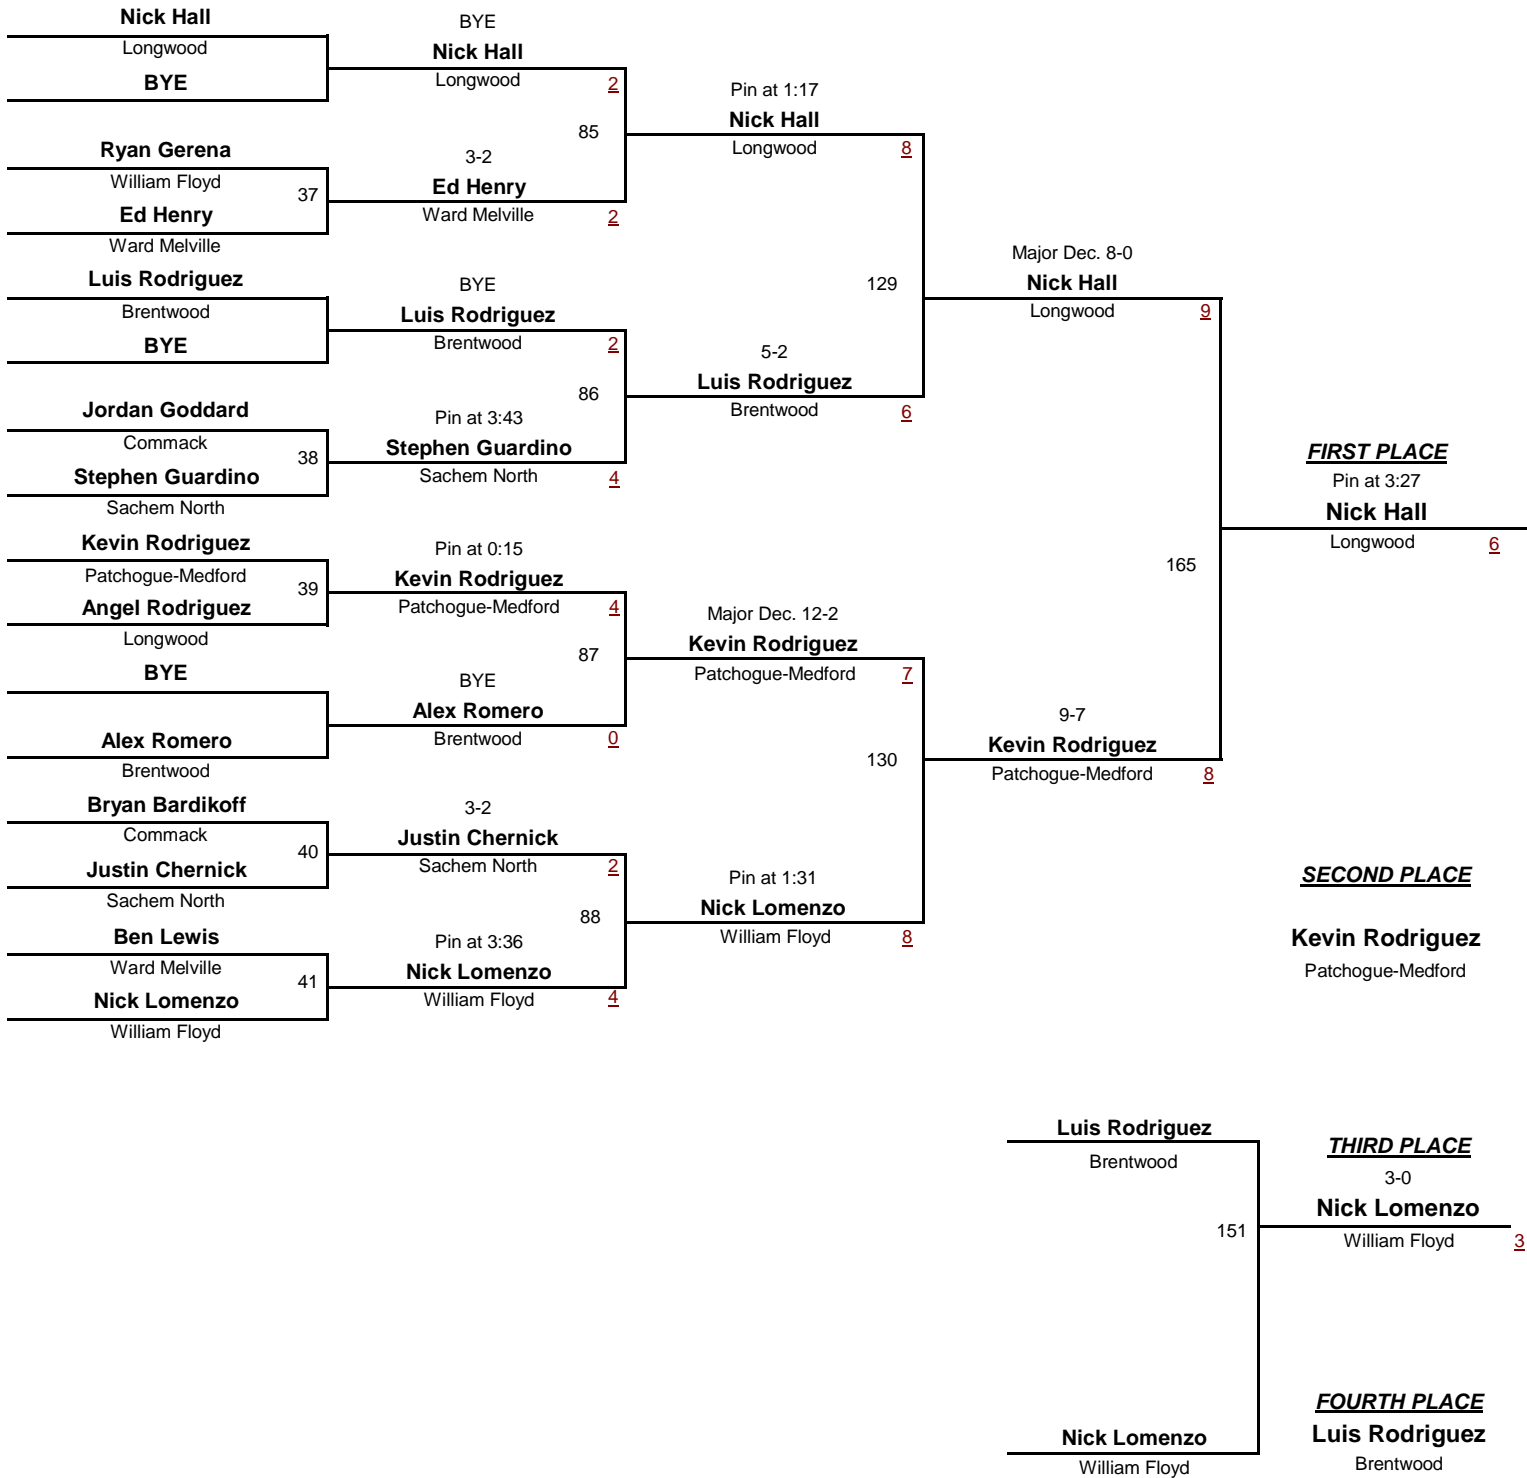

D1

DIVISION

152

WEIGHT

2012 Section 11 League 1 Tournament

February 4, 2012

2012 Section 11 League 1 Tournament

February 4, 2012