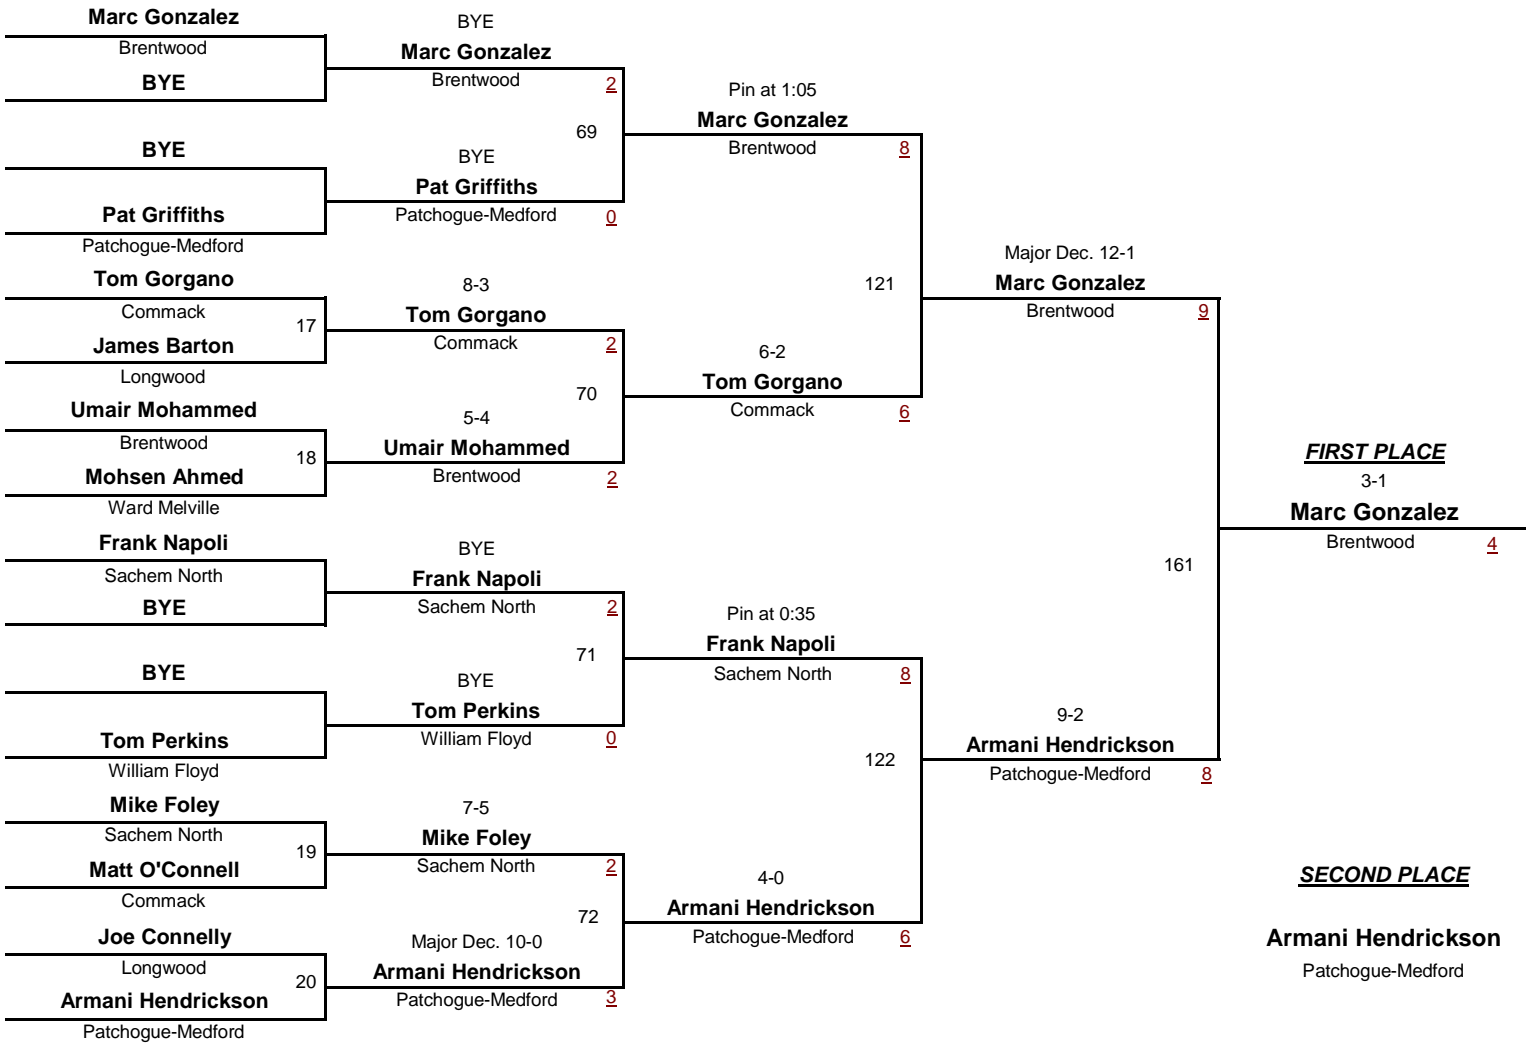

D1

DIVISION

126

WEIGHT

2012 Section 11 League 1 Tournament

February 4, 2012