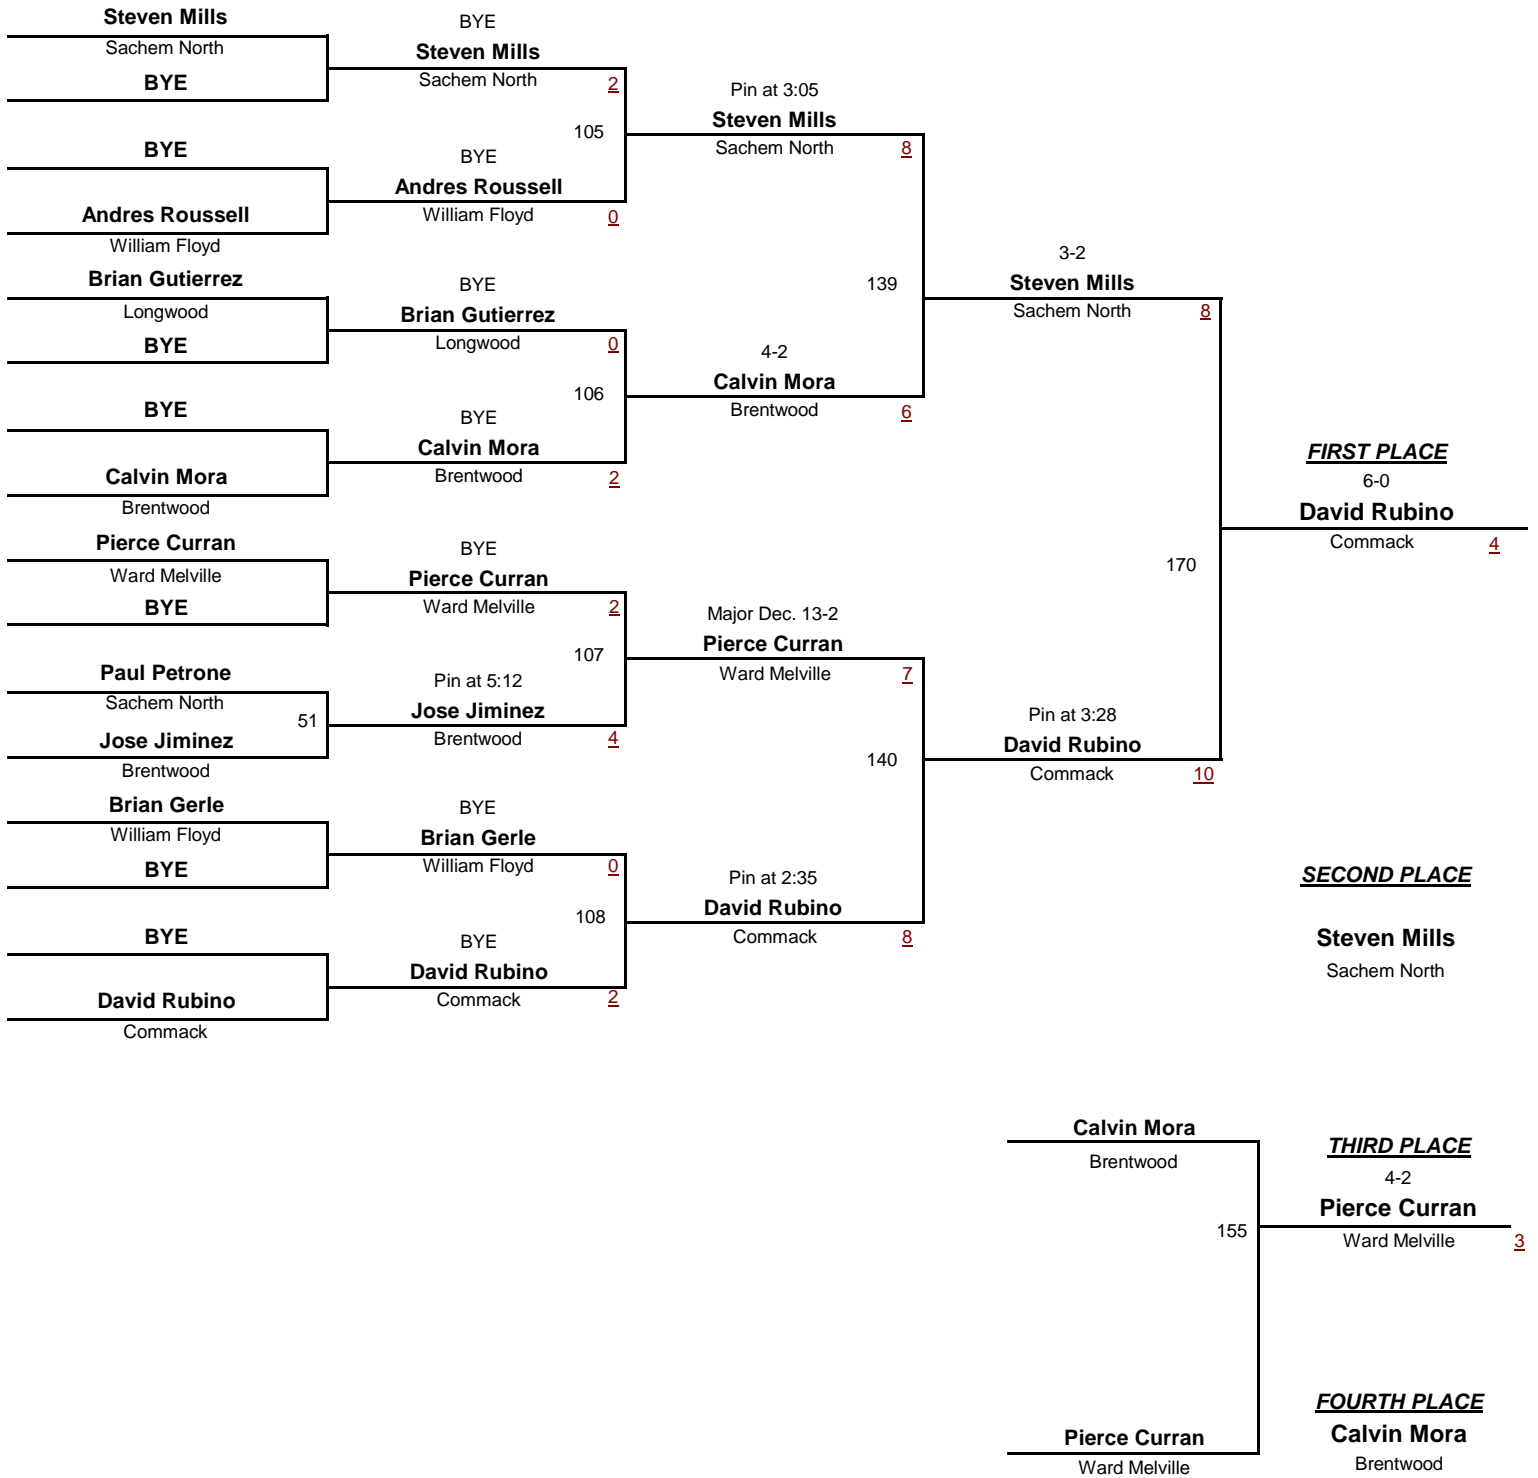

2012 Section 11 League 1 Tournament

February 4, 2012

D1

DIVISION

220

WEIGHT