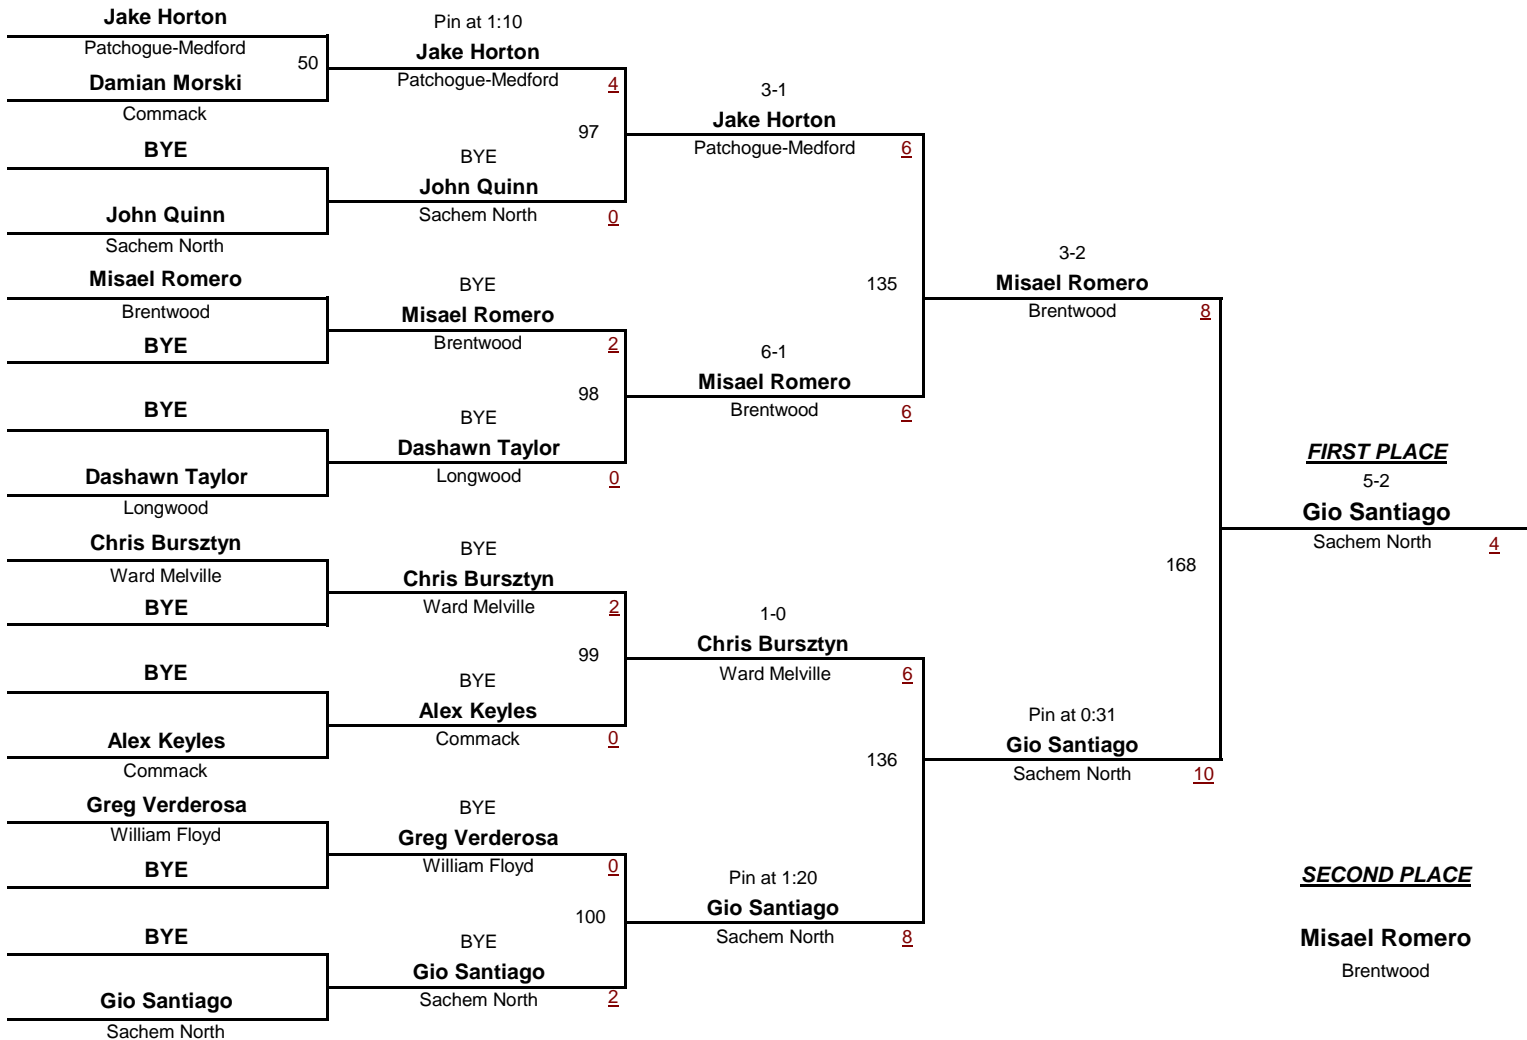

D1

DIVISION

182

WEIGHT

2012 Section 11 League 1 Tournament

February 4, 2012