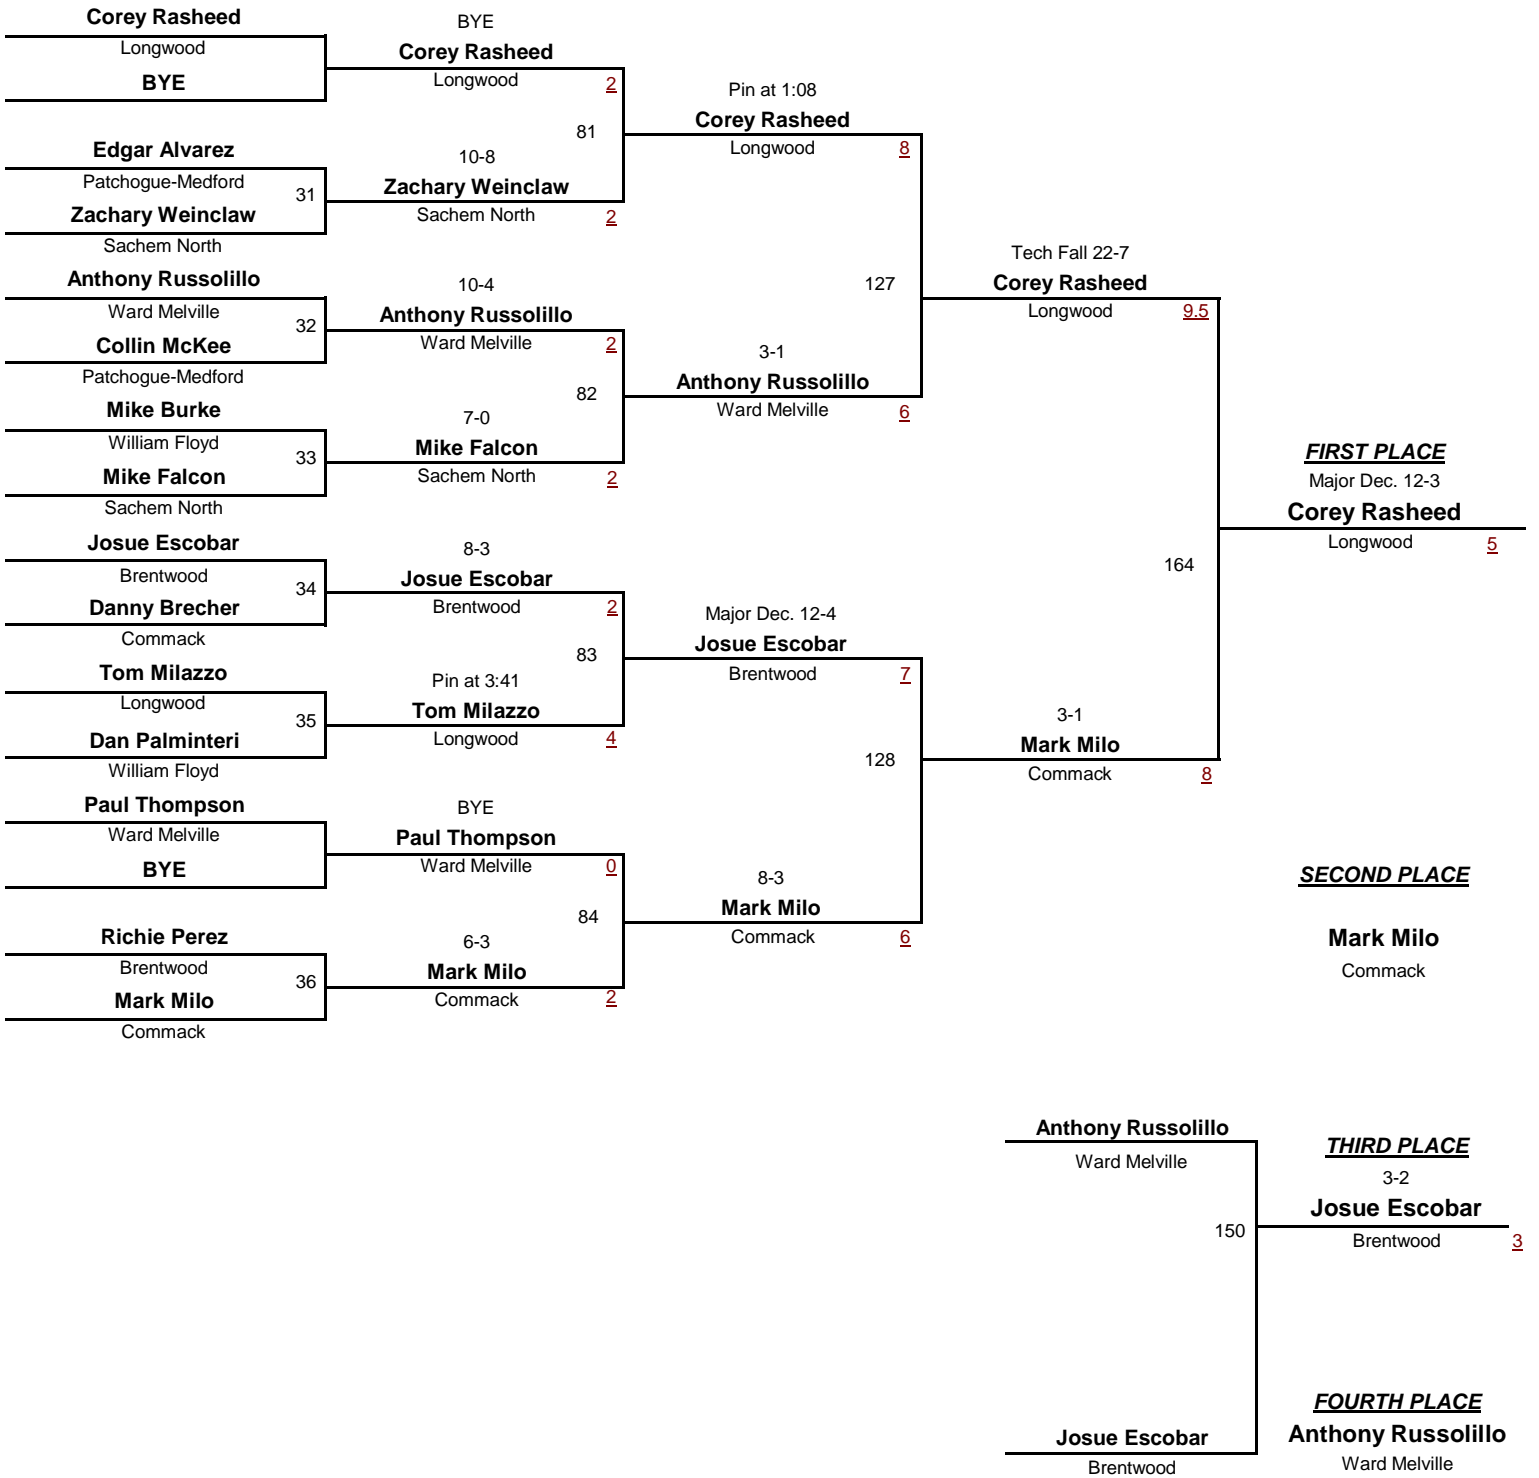

February 4, 2012

D1

DIVISION

145

WEIGHT

2012 Section 11 League 1 Tournament

February 4, 2012

Brentwood