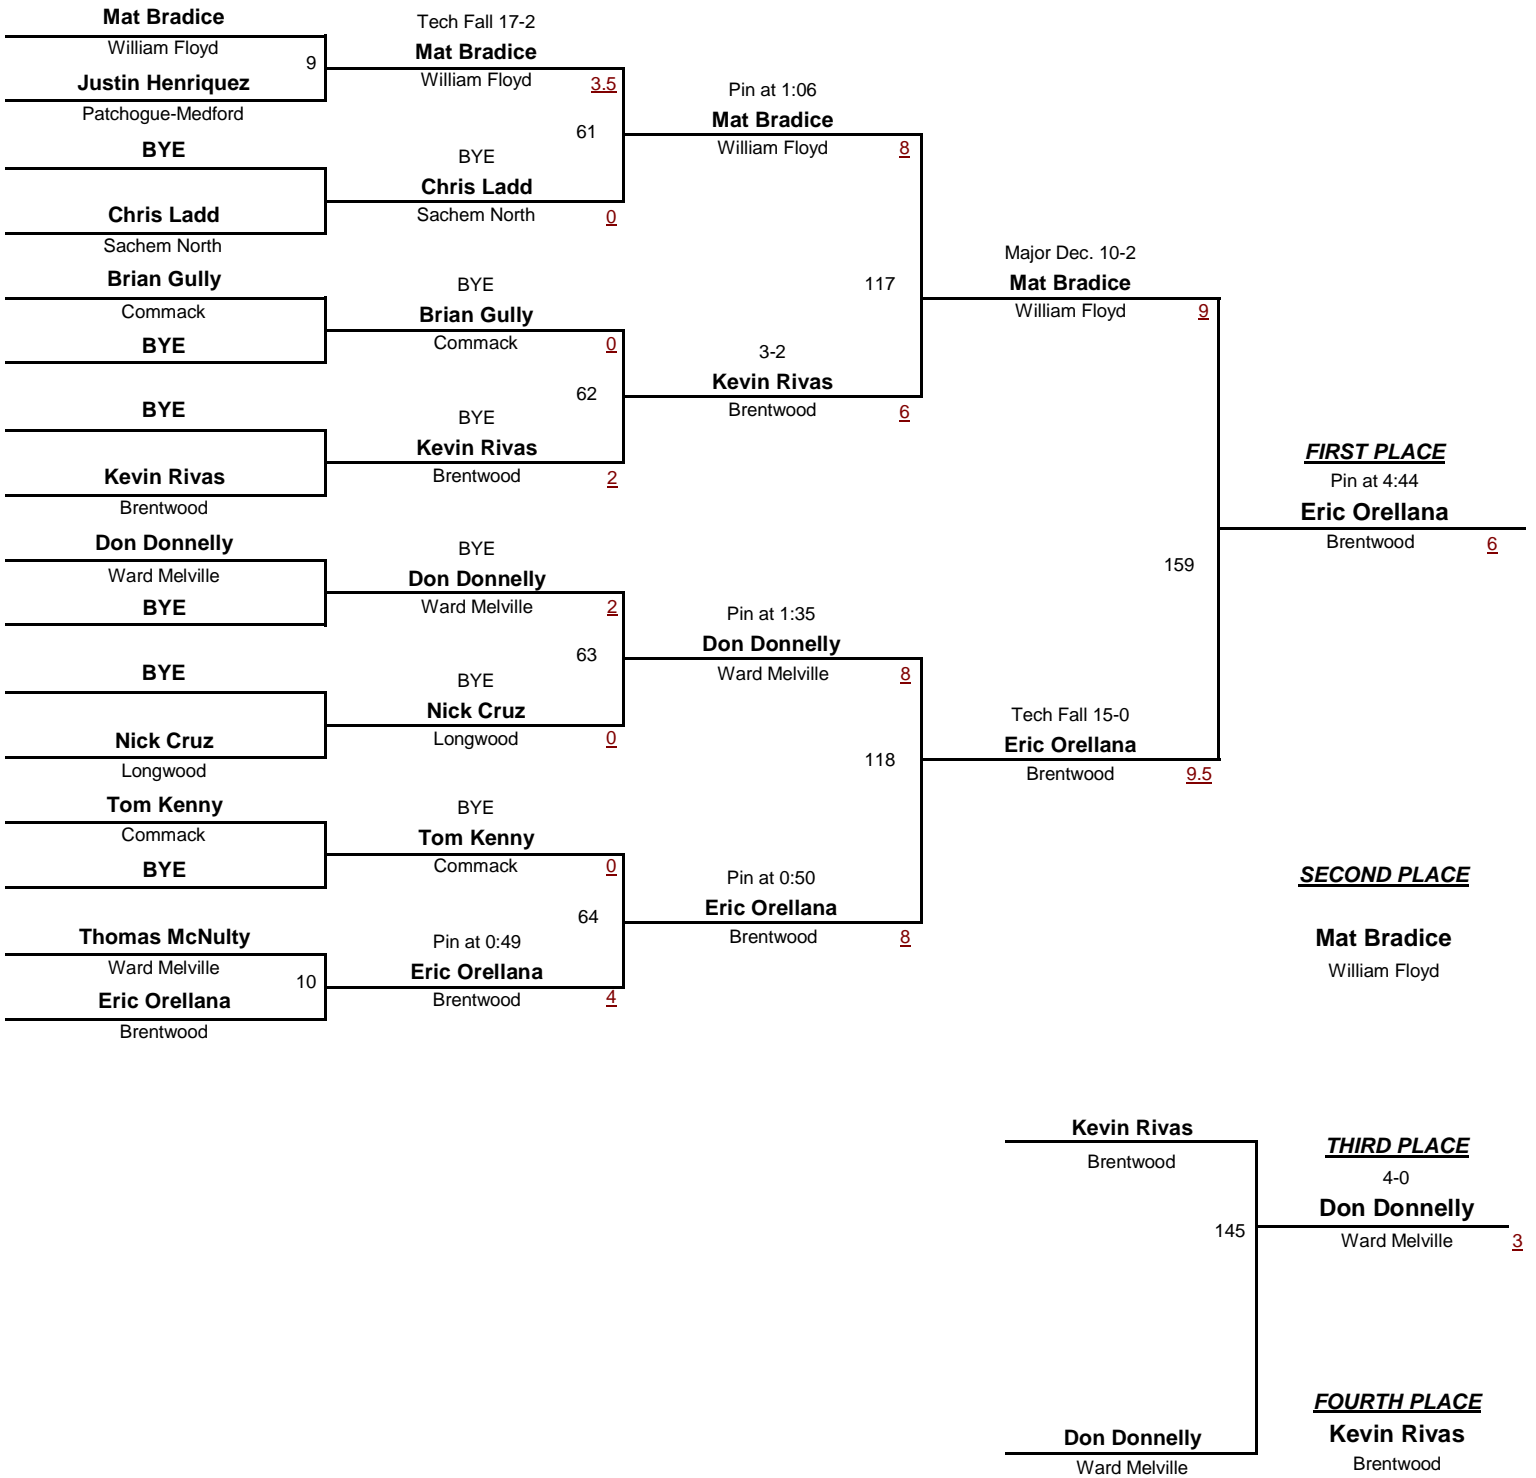

D1

DIVISION

113

WEIGHT

2012 Section 11 League 1 Tournament

February 4, 2012

Ward Melville

D1