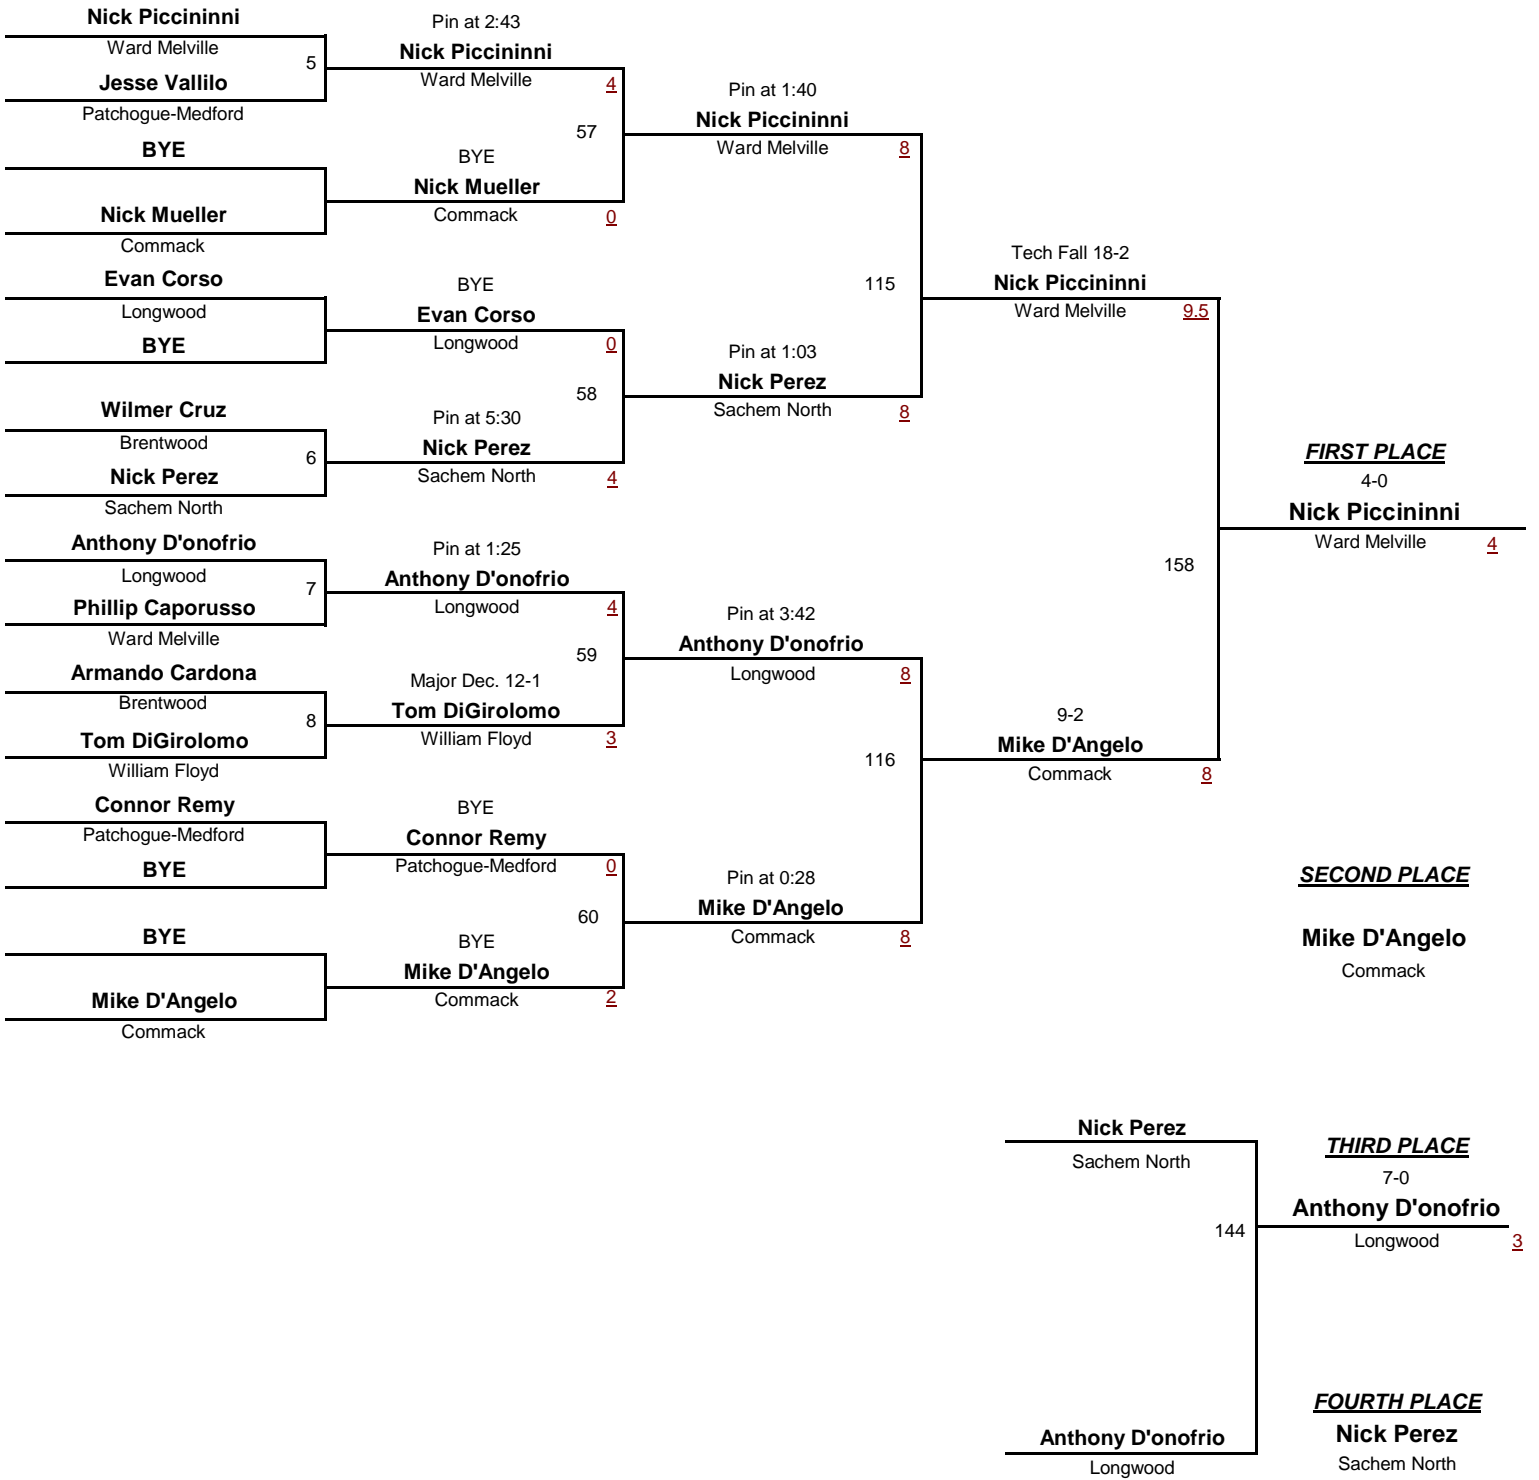

2012 Section 11 League 1 Tournament

February 4, 2012

D1

DIVISION

106

WEIGHT

2012 Section 11 League 1 Tournament

February 4, 2012