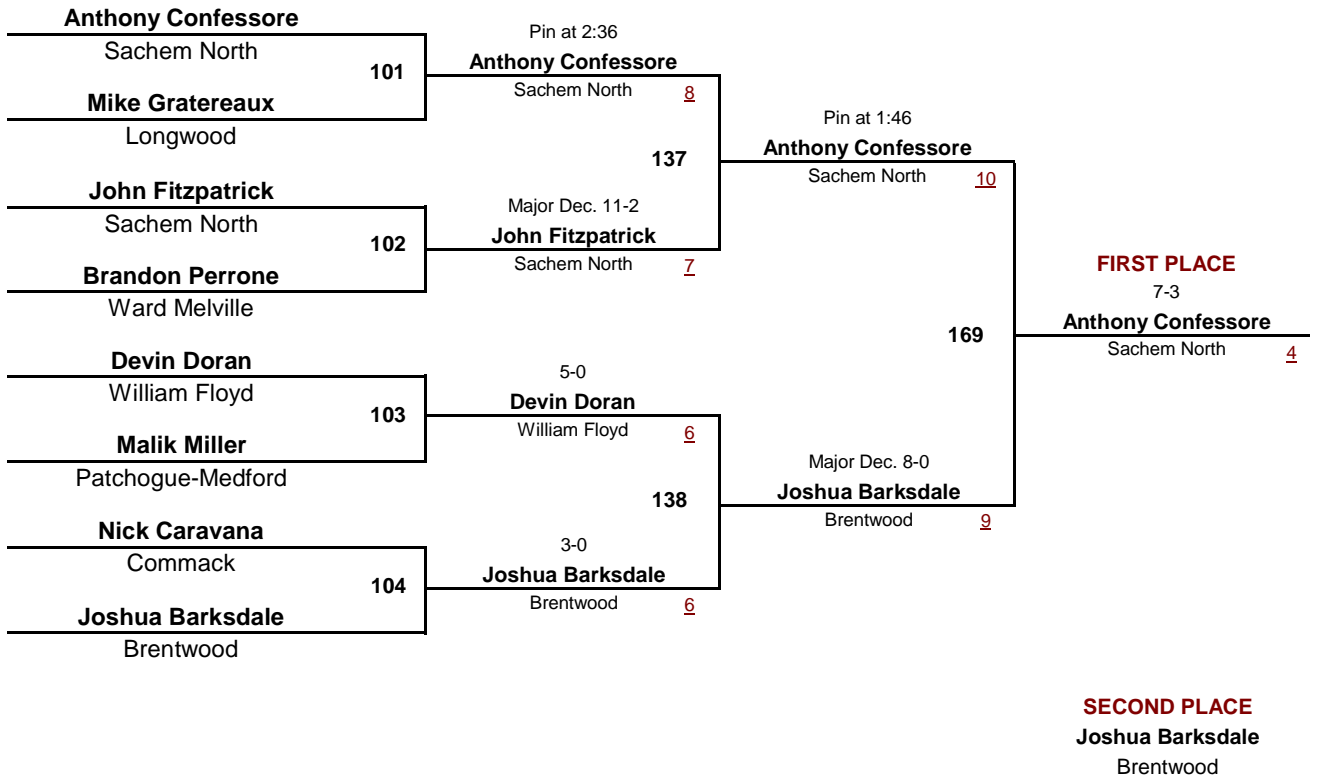

2012 Section 11 League 1 Tournament

February 4, 2012

D1
DIVISION

195
WEIGHT

2012 Section 11 League 1 Tournament
February 4, 2012

[Underlined numbers, if shown, are TEAM POINTS]

2012 Section 11 League 1 Tournament