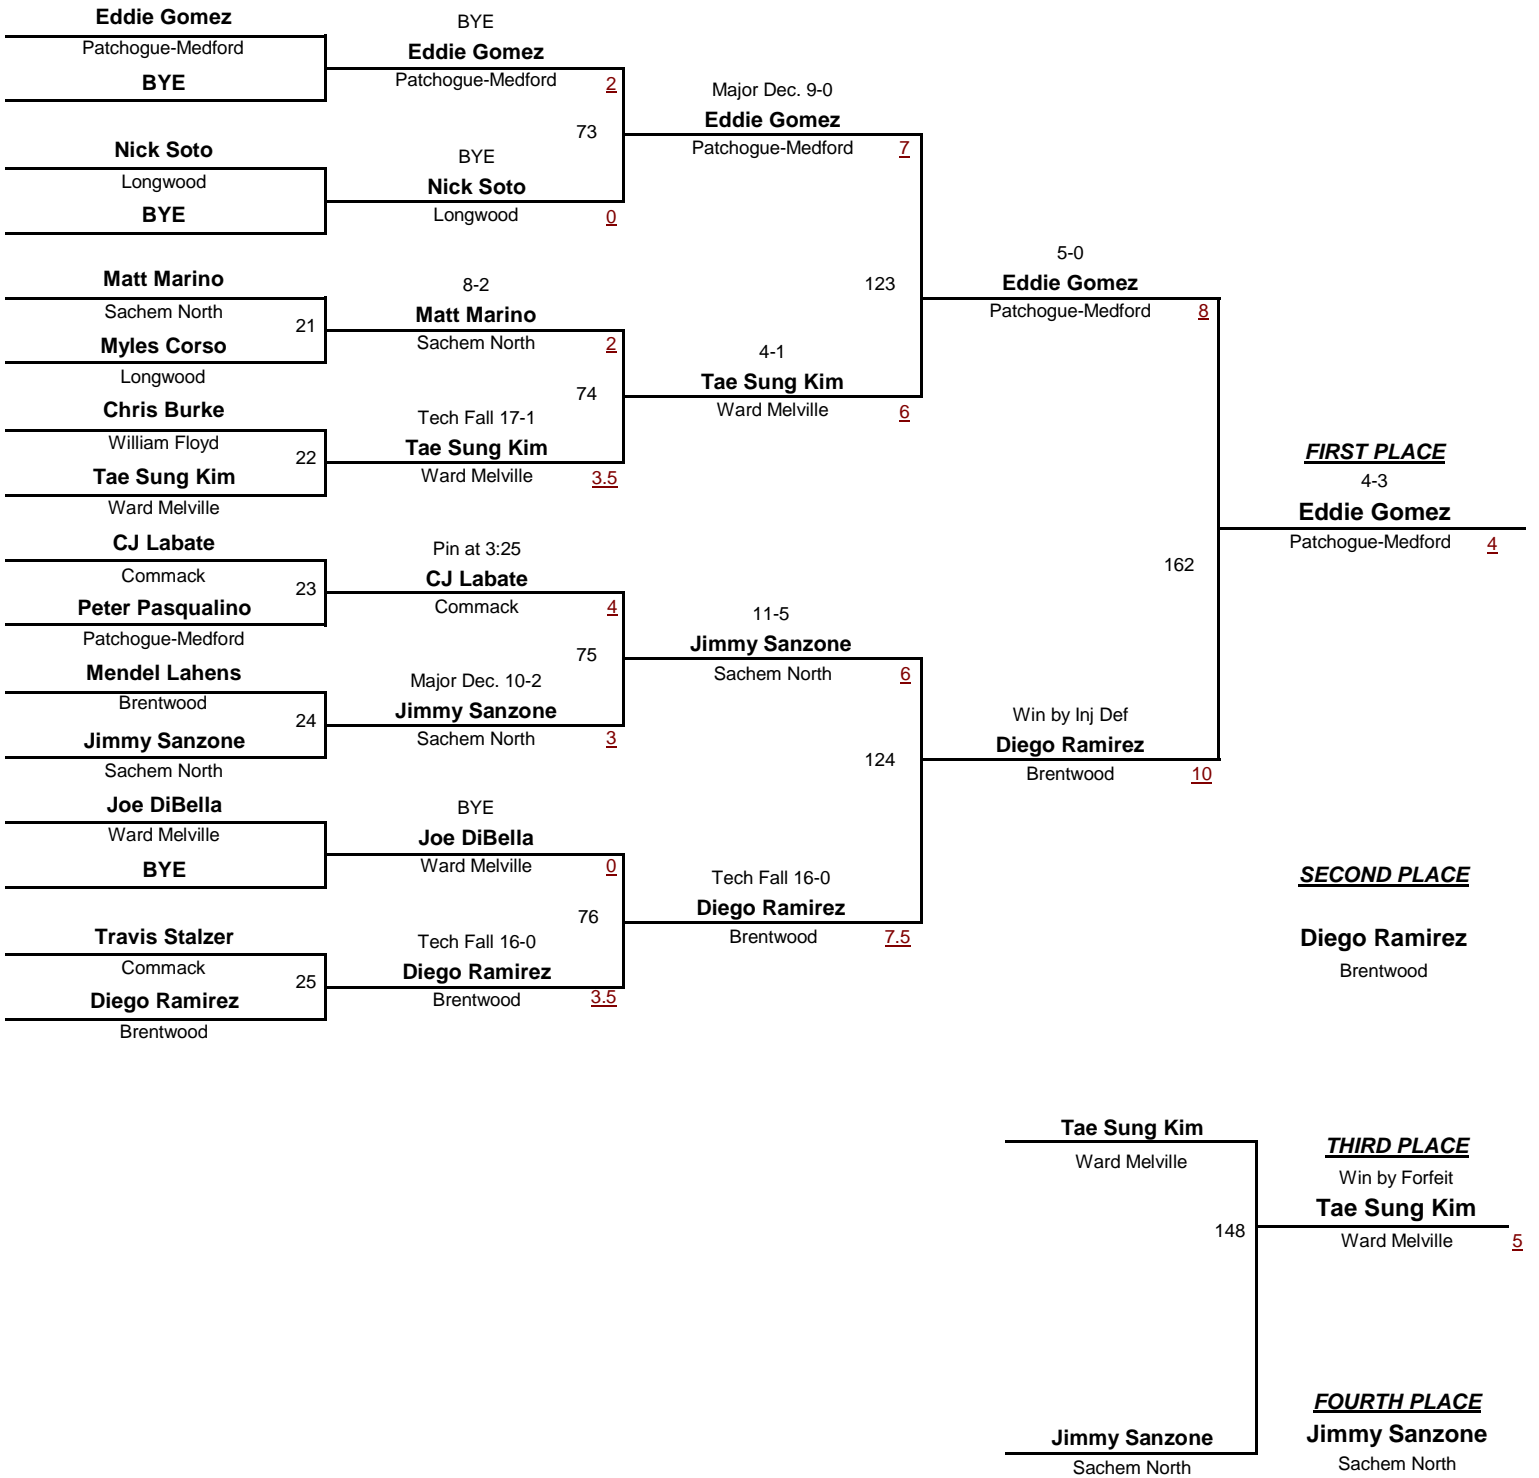

D1

DIVISION

132

WEIGHT

2012 Section 11 League 1 Tournament

February 4, 2012

Commack