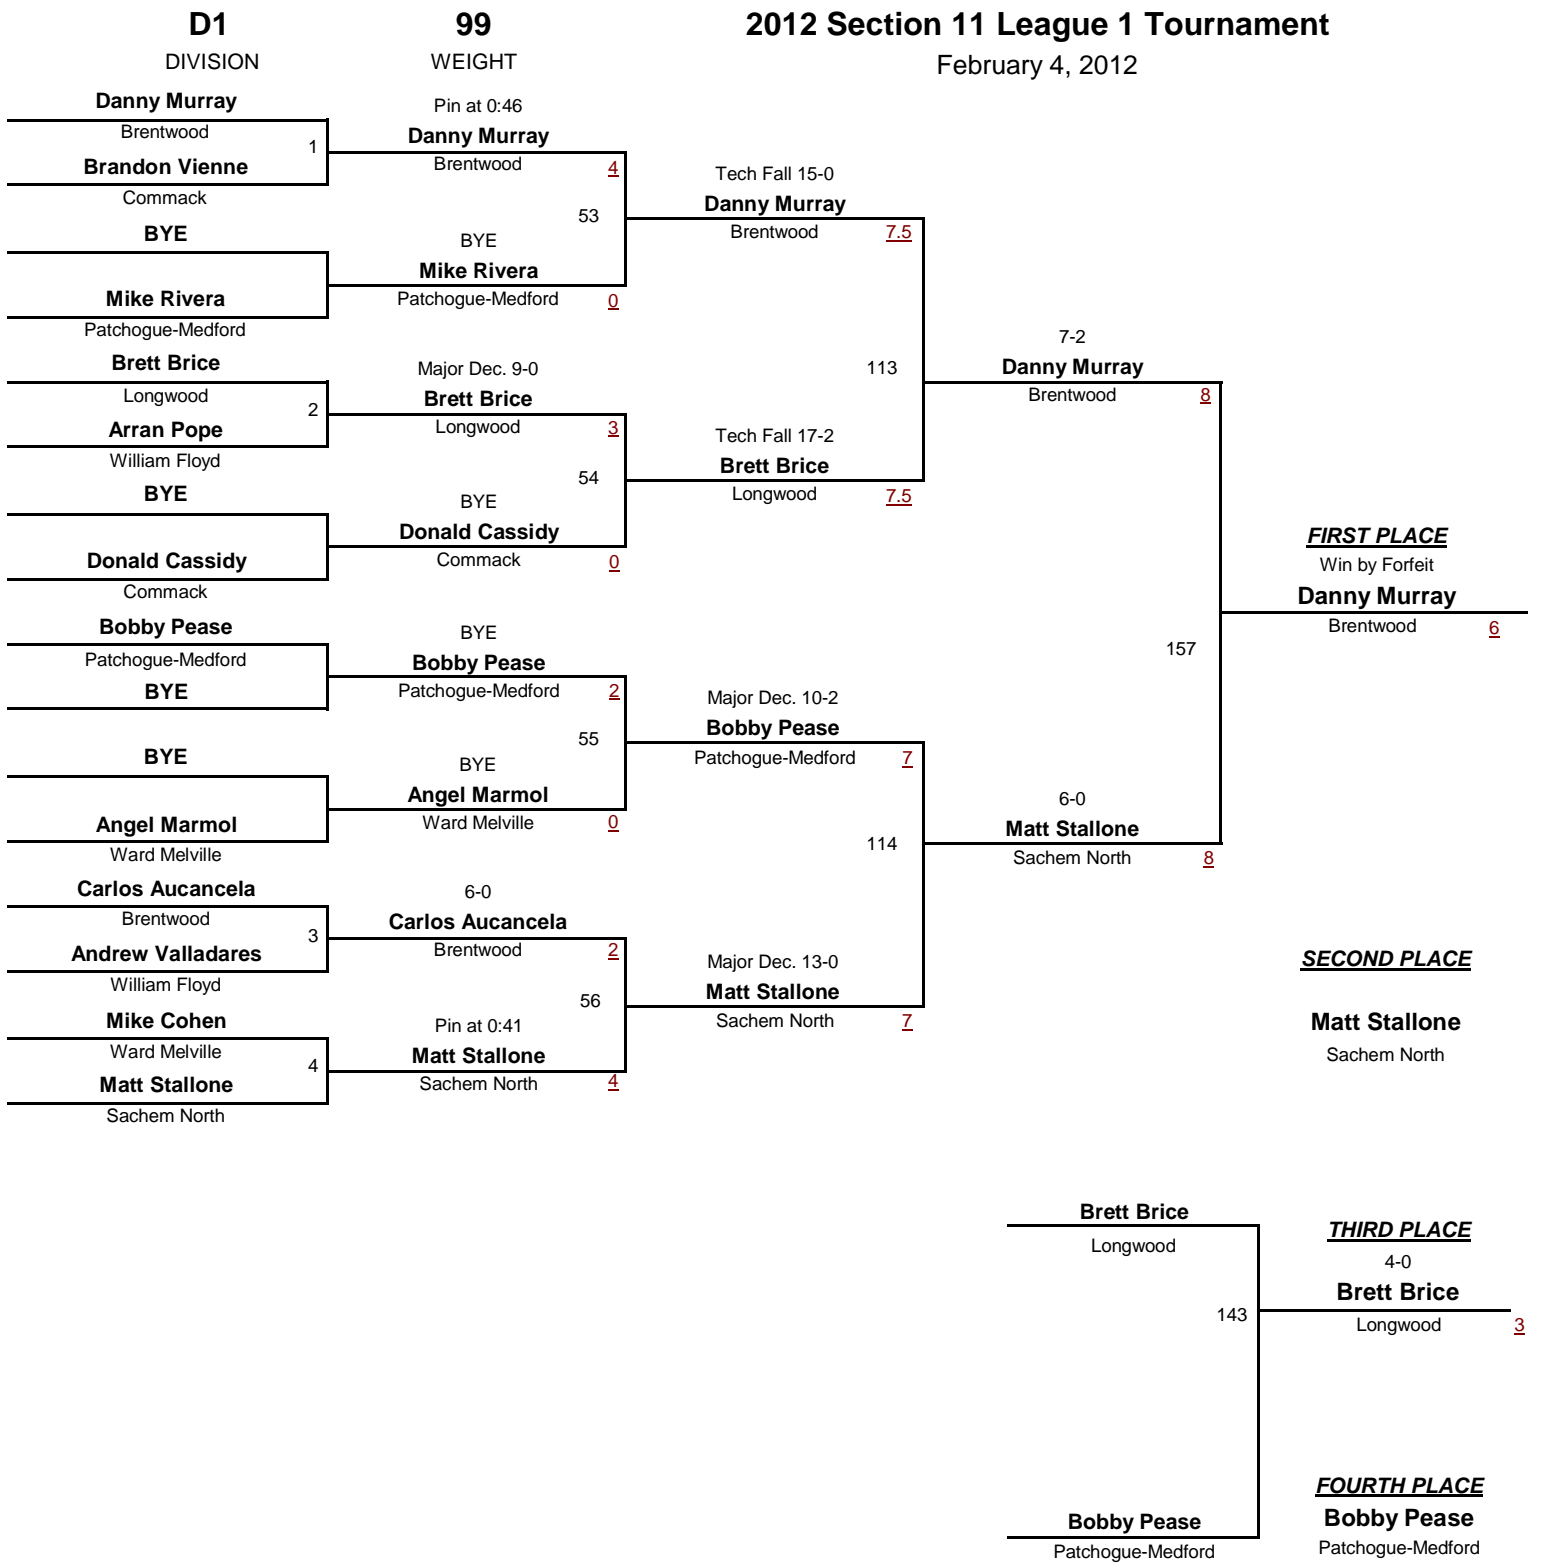

2012 Section 11 League 1 Tournament

February 4, 2012

D1

DIVISION

106

WEIGHT

2012 Section 11 League 1 Tournament

February 4, 2012