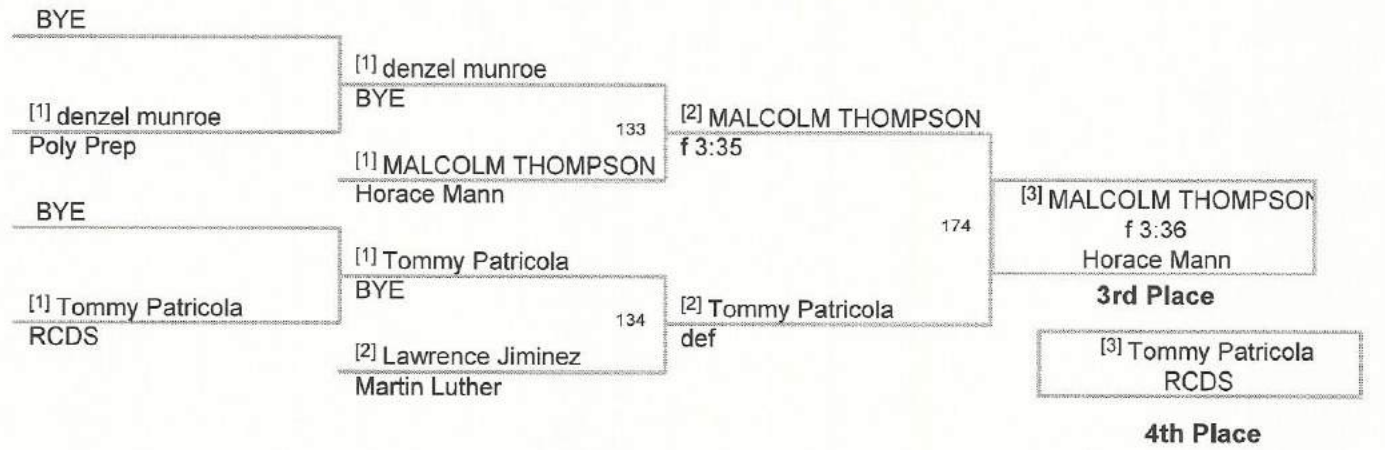

NYS Private Schools
NYS Private Sch Division

184 Lbs

197 Lbs

BYE

4th Place

NYS Private Schools
NYS Private Sch Division

222 Lbs

NYS Private Schools
NYS Private Sch Division