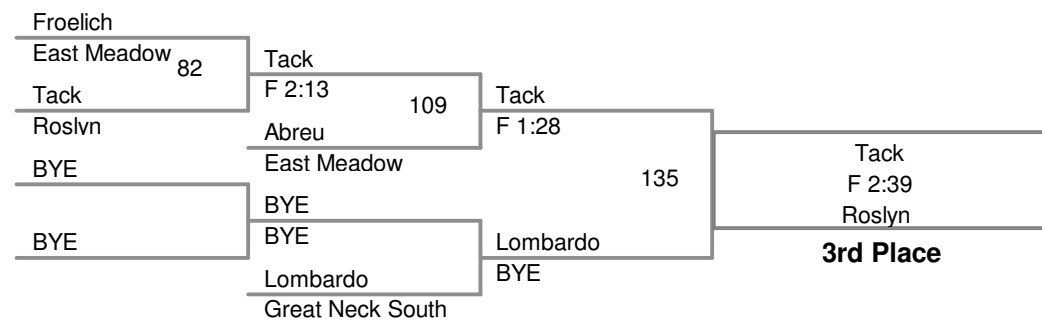

12 EAST MEADOW TOURNAMENT
AT EAST MEADOW

160 Lbs