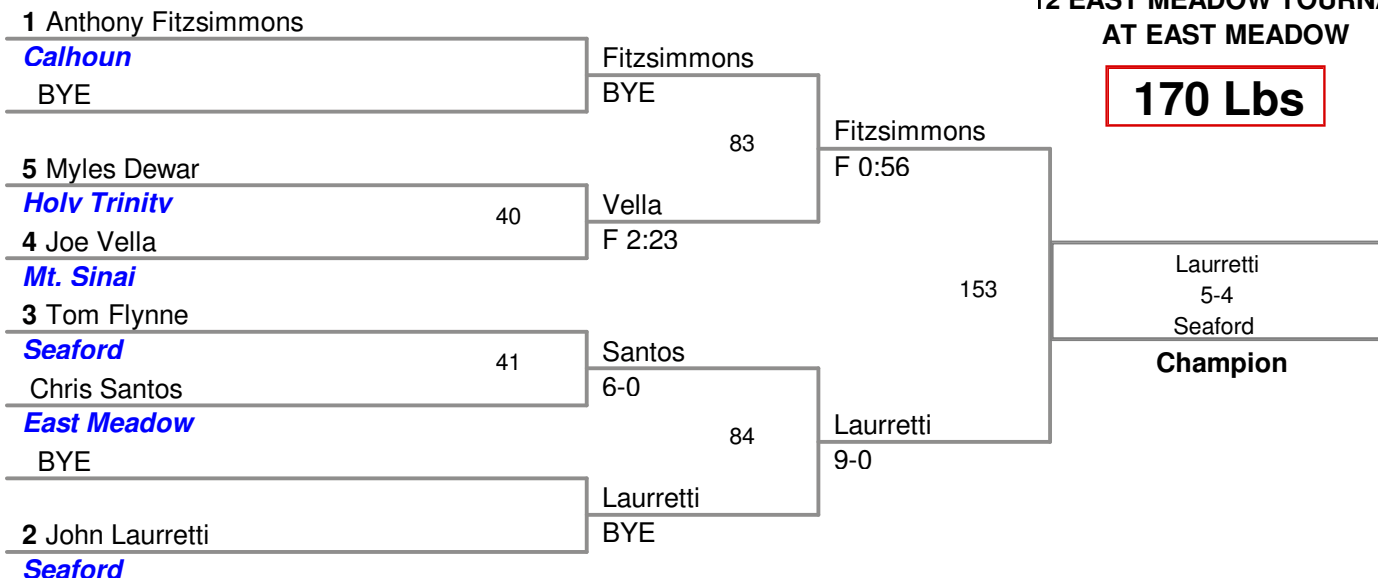

12 EAST MEADOW TOURNAMENT
AT EAST MEADOW

152 Lbs

12 EAST MEADOW TOURNAMENT
AT EAST MEADOW

160 Lbs

12 EAST MEADOW TOURNAMENT
AT EAST MEADOW

170 Lbs

12 EAST MEADOW TOURNAMENT
AT EAST MEADOW

182 Lbs

12 EAST MEADOW TOURNA
AT EAST MEADOW

195 Lbs

12 EAST MEADOW TOURNAMENT
AT EAST MEADOW

220 Lbs

**12 EAST MEADOW TOURNA
AT EAST MEADOW**

285 Lbs