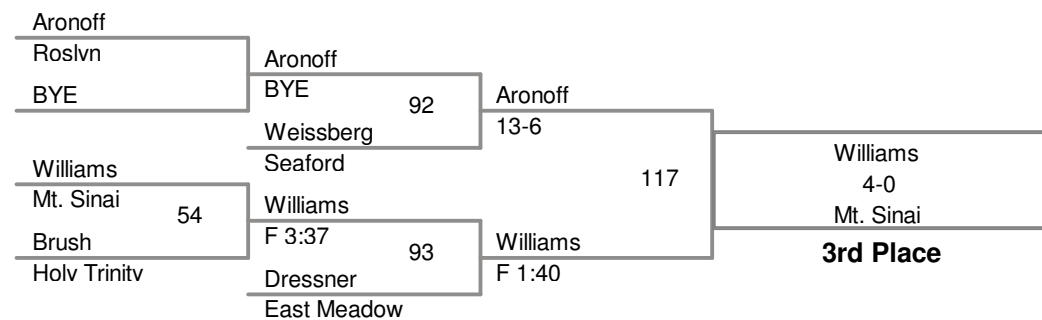

12 EAST MEADOW TOURNAMENT
AT EAST MEADOW

99 Lbs

12 EAST MEADOW TOURNAMENT
AT EAST MEADOW

106 Lbs

12 EAST MEADOW TOURNAMENT
AT EAST MEADOW

113 Lbs

12 EAST MEADOW TOURNAMENT
AT EAST MEADOW

120 Lbs

12 EAST MEADOW TOURNAMENT
AT EAST MEADOW

126 Lbs

12 EAST MEADOW TOURNAMENT
AT EAST MEADOW

132 Lbs

12 EAST MEADOW TOURNAMENT
AT EAST MEADOW

138 Lbs

12 EAST MEADOW TOURNAMENT
AT EAST MEADOW

145 Lbs