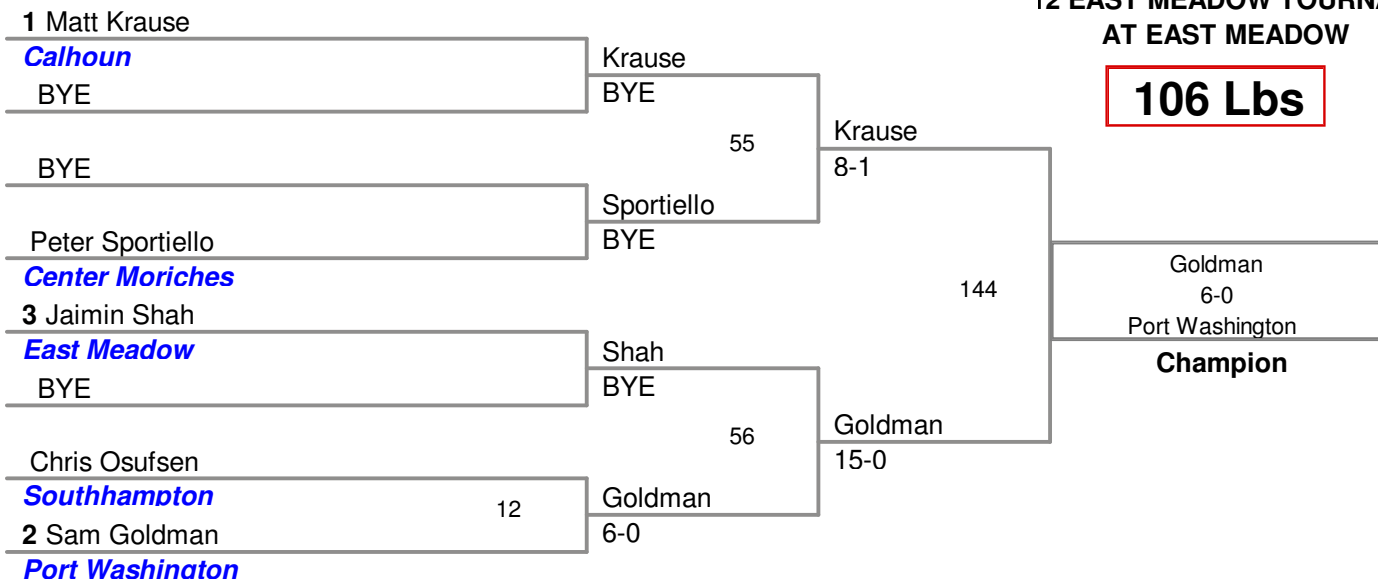

12 EAST MEADOW TOURNAMENT
AT EAST MEADOW

99 Lbs

12 EAST MEADOW TOURNAMENT
AT EAST MEADOW

106 Lbs

12 EAST MEADOW TOURNAMENT
AT EAST MEADOW

113 Lbs

12 EAST MEADOW TOURNAMENT
AT EAST MEADOW

120 Lbs

12 EAST MEADOW TOURNAMENT
AT EAST MEADOW

126 Lbs

12 EAST MEADOW TOURNAMENT
AT EAST MEADOW

132 Lbs

12 EAST MEADOW TOURNAMENT
AT EAST MEADOW

138 Lbs

12 EAST MEADOW TOURNAMENT
AT EAST MEADOW

145 Lbs