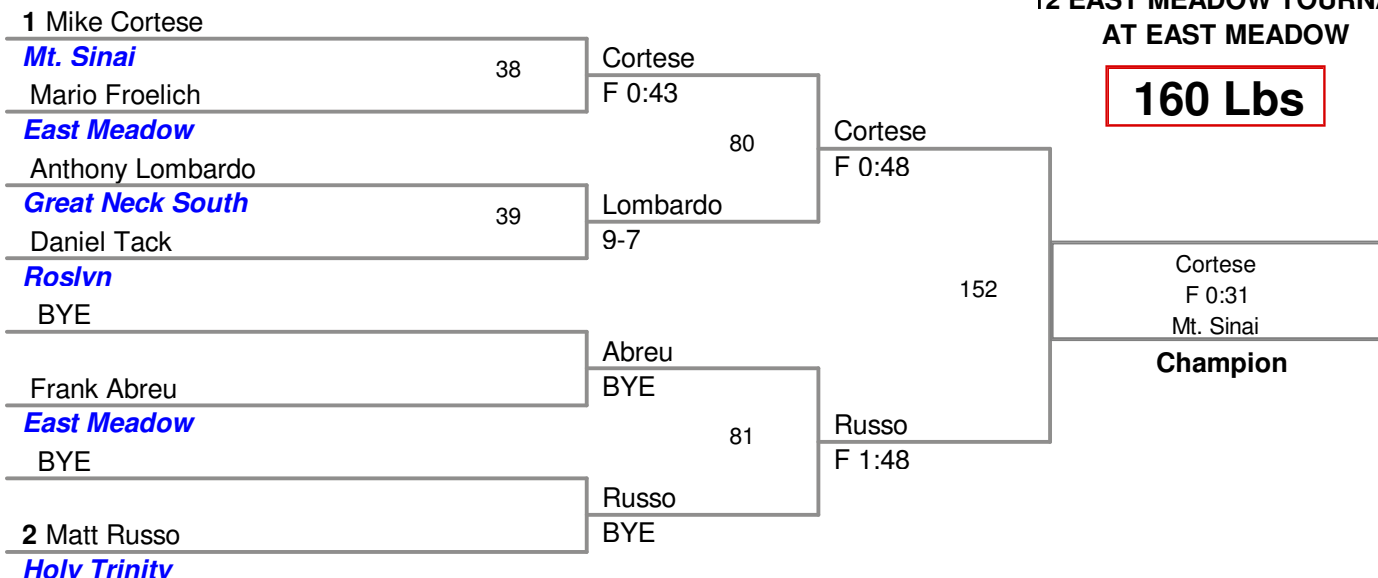

12 EAST MEADOW TOURNAMENT
AT EAST MEADOW

160 Lbs