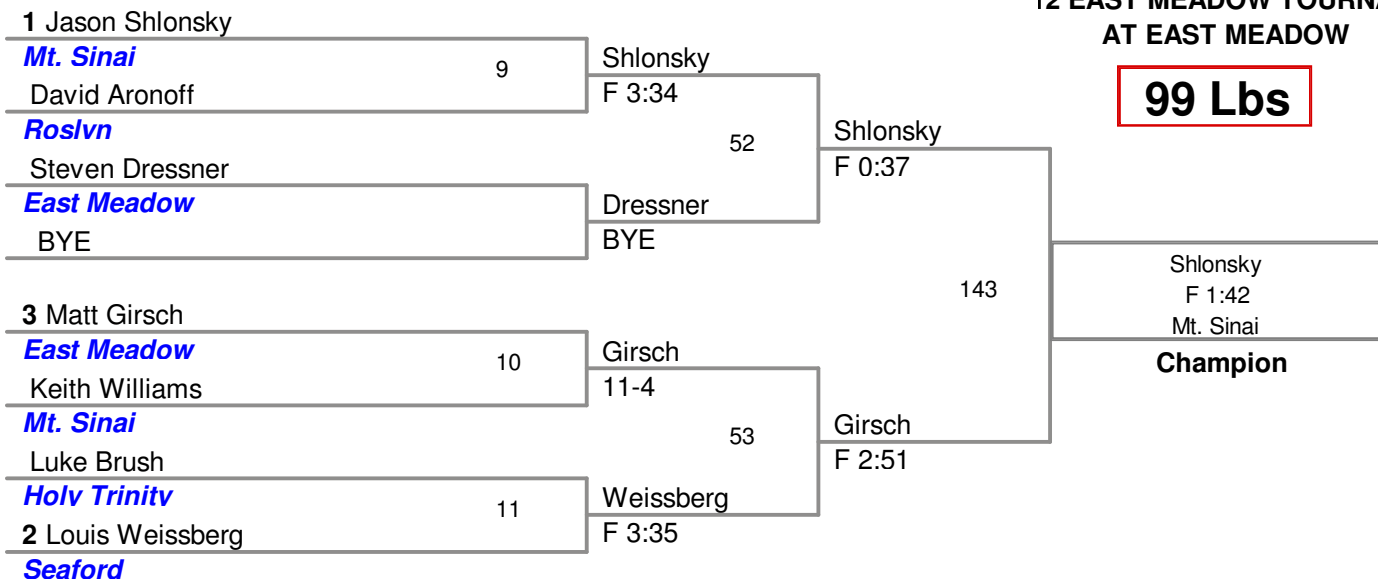

12 EAST MEADOW TOURNAMENT
AT EAST MEADOW

99 Lbs

12 EAST MEADOW TOURNAMENT
AT EAST MEADOW

106 Lbs

12 EAST MEADOW TOURNAMENT
AT EAST MEADOW

113 Lbs

12 EAST MEADOW TOURNAMENT
AT EAST MEADOW

120 Lbs