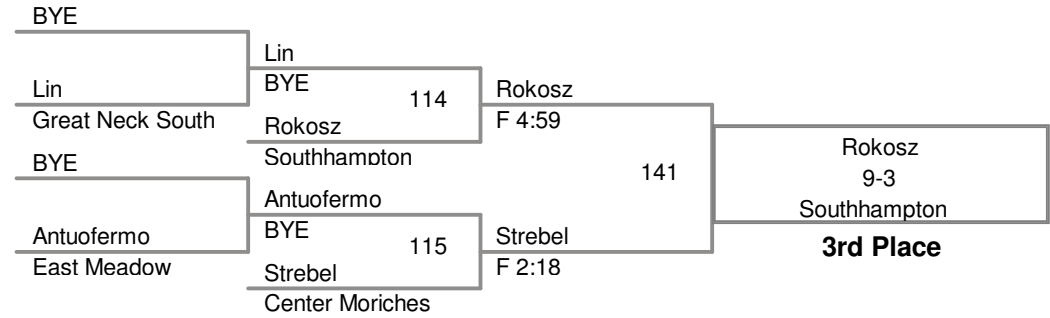

12 EAST MEADOW TOURNAMENT
AT EAST MEADOW

220 Lbs