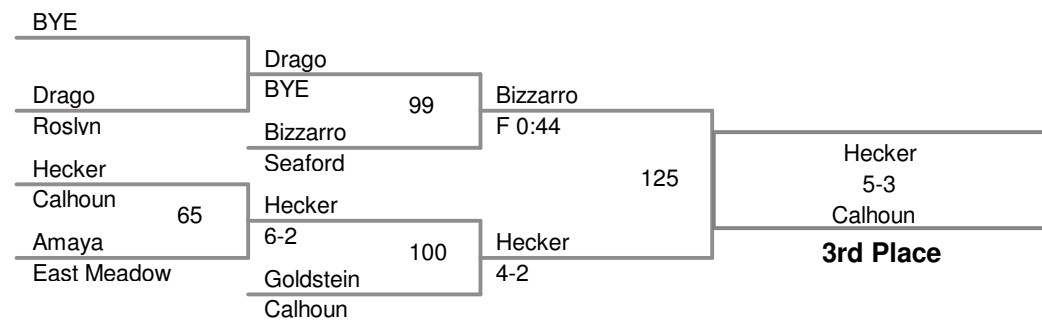

12 EAST MEADOW TOURNAMENT
AT EAST MEADOW

99 Lbs

12 EAST MEADOW TOURNAMENT
AT EAST MEADOW

106 Lbs

12 EAST MEADOW TOURNAMENT
AT EAST MEADOW

113 Lbs

12 EAST MEADOW TOURNAMENT
AT EAST MEADOW

120 Lbs

12 EAST MEADOW TOURNAMENT
AT EAST MEADOW

126 Lbs

12 EAST MEADOW TOURNAMENT
AT EAST MEADOW

132 Lbs

12 EAST MEADOW TOURNAMENT
AT EAST MEADOW

138 Lbs

12 EAST MEADOW TOURNAMENT
AT EAST MEADOW

145 Lbs