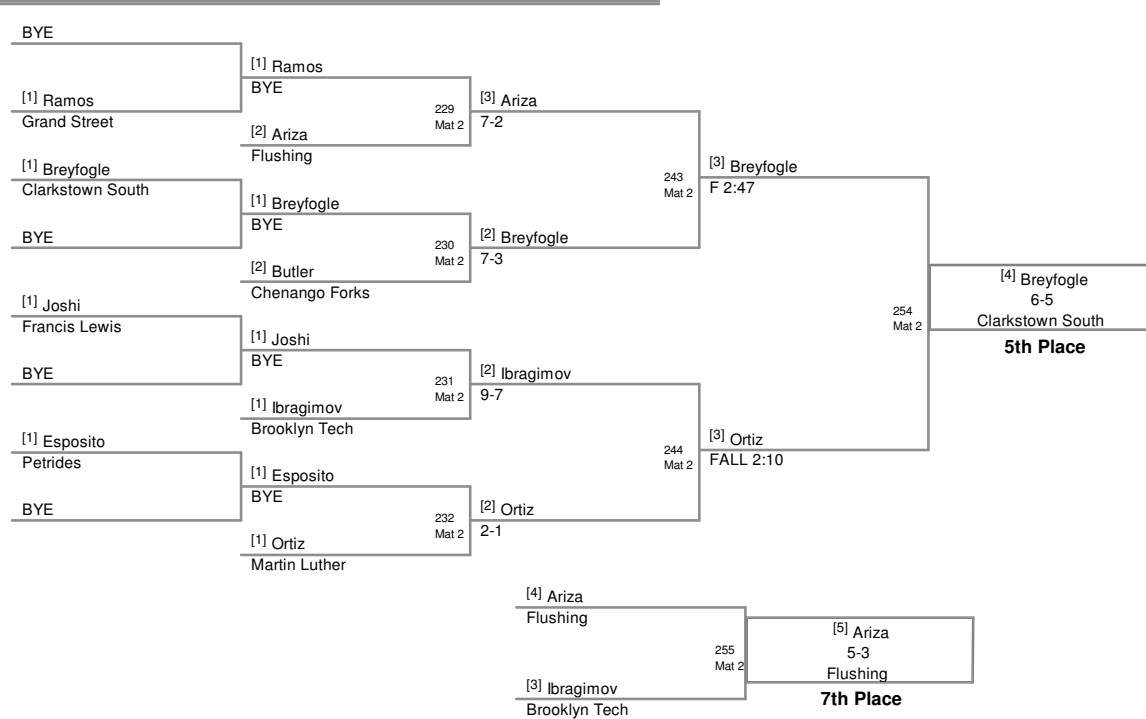

99 Lbs

106 Lbs

012 PSAL Holiday Tournament
2012 PSAL Holiday Division

113 Lbs

120 Lbs

126 Lbs

138 Lbs

2012 PSAL Holiday Tournament
 2 PSAL Holiday Division (on)

145 Lbs

152 Lbs

160 Lbs

012 PSAL Holiday Tournament
 2 PSAL Holiday Division (on

170 Lbs

182 Lbs

195 Lbs

220 Lbs

285 Lbs