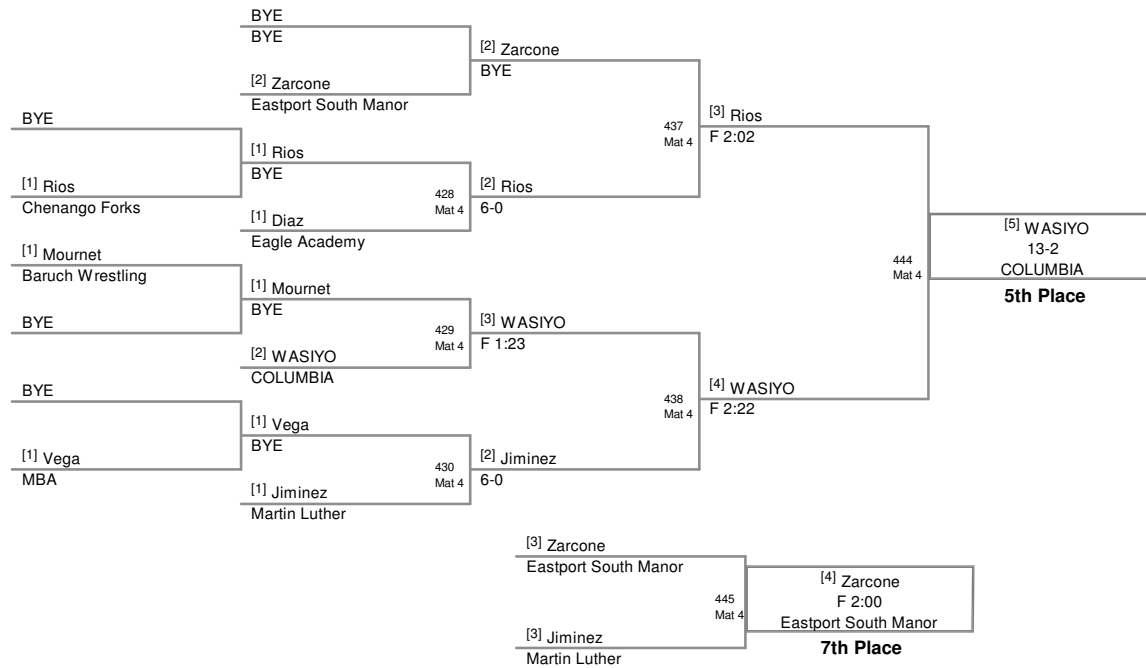

145 Lbs

152 Lbs

160 Lbs

012 PSAL Holiday Tournament
 2 PSAL Holiday Division (on

170 Lbs

182 Lbs

195 Lbs

220 Lbs