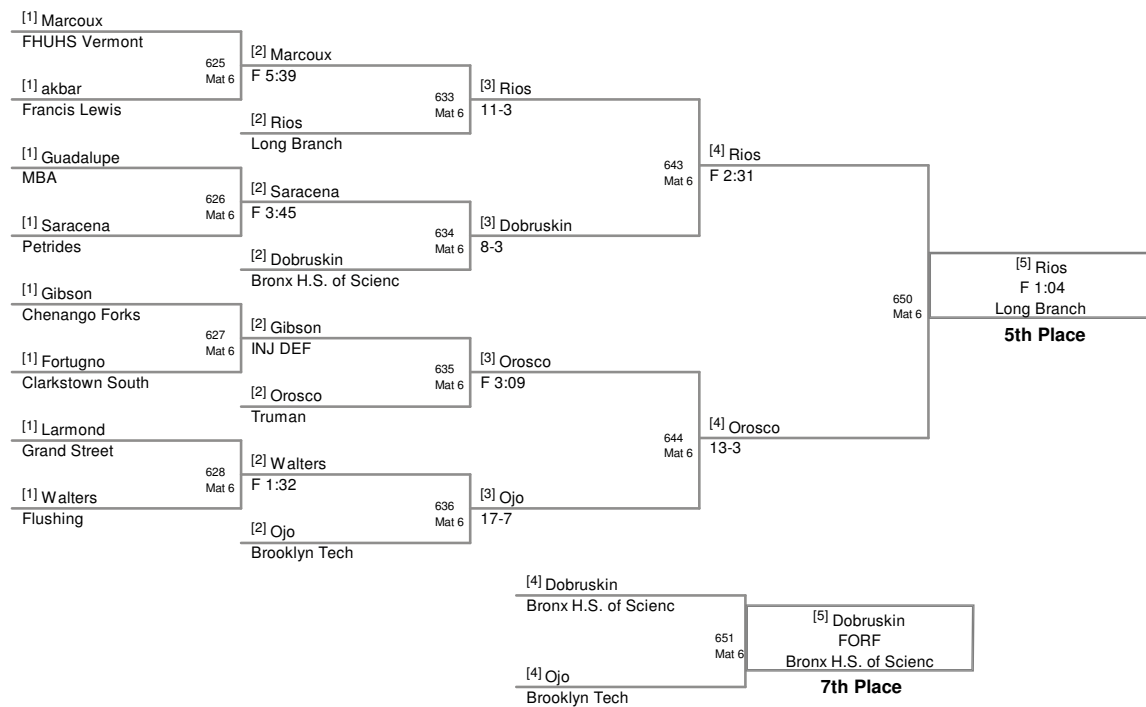

145 Lbs

152 Lbs

160 Lbs

012 PSAL Holiday Tournament
 2 PSAL Holiday Division (on

170 Lbs

182 Lbs

195 Lbs

220 Lbs