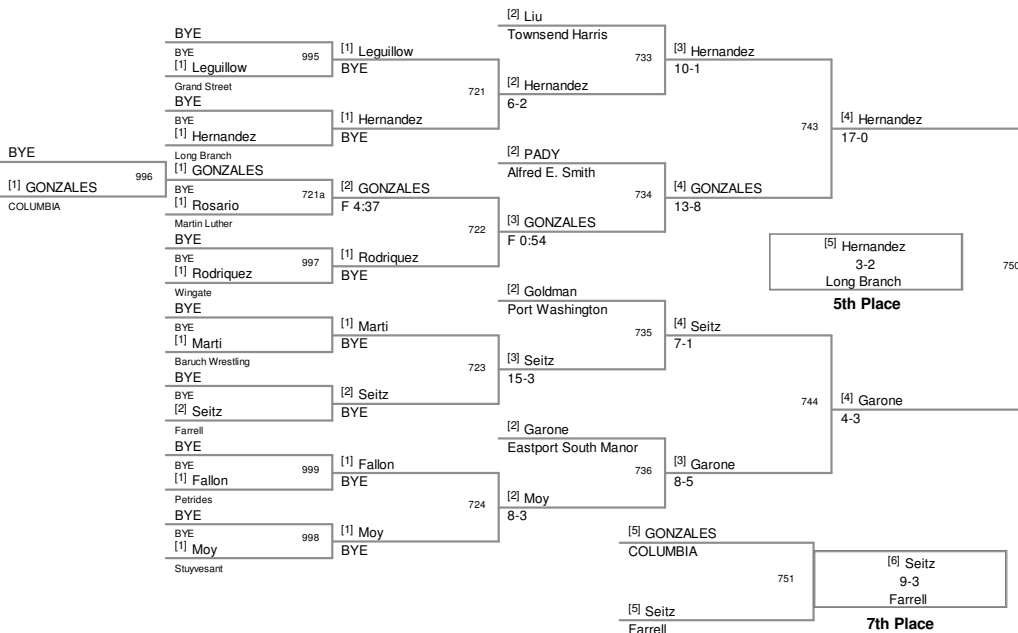

99 Lbs

106 Lbs

012 PSAL Holiday Tournament
2012 PSAL Holiday Division

113 Lbs

120 Lbs

126 Lbs

138 Lbs

2012 PSAL Holiday Tournament
 2 PSAL Holiday Division (on)

145 Lbs

152 Lbs

160 Lbs

012 PSAL Holiday Tournament
 2 PSAL Holiday Division (on

170 Lbs

182 Lbs

195 Lbs

220 Lbs