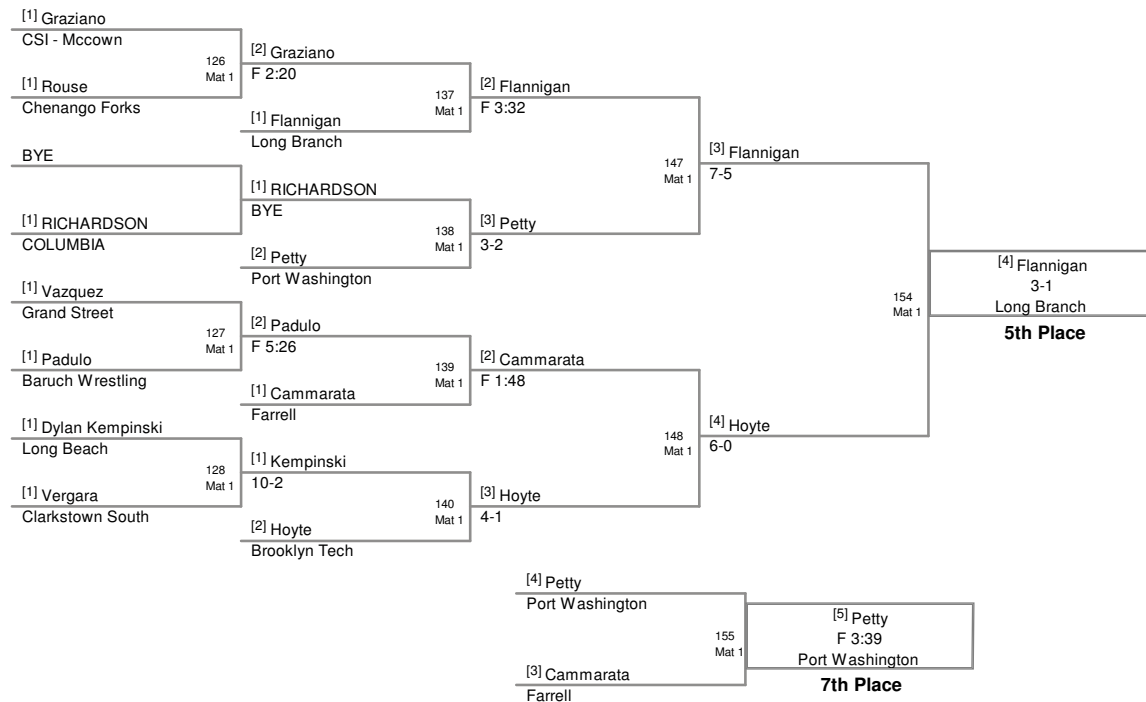

99 Lbs

106 Lbs

012 PSAL Holiday Tournament
2012 PSAL Holiday Division

113 Lbs

120 Lbs

126 Lbs

138 Lbs

2012 PSAL Holiday Tournament
 2 PSAL Holiday Division (on)

145 Lbs

152 Lbs

160 Lbs

012 PSAL Holiday Tournament
 2 PSAL Holiday Division (on

170 Lbs

182 Lbs

195 Lbs

220 Lbs