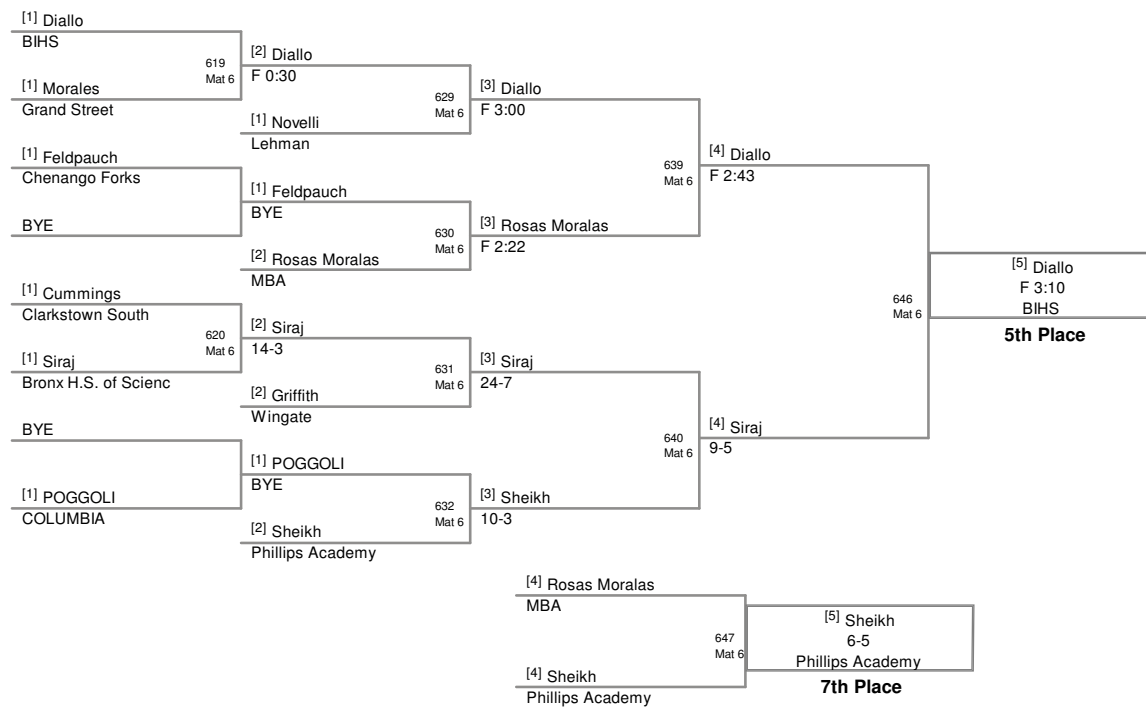

99 Lbs

106 Lbs

012 PSAL Holiday Tournament
2012 PSAL Holiday Division

113 Lbs

120 Lbs

126 Lbs

138 Lbs

2012 PSAL Holiday Tournament
 2 PSAL Holiday Division (on)

145 Lbs

152 Lbs

160 Lbs

012 PSAL Holiday Tournament
 2 PSAL Holiday Division (on

170 Lbs

182 Lbs

195 Lbs

220 Lbs

285 Lbs