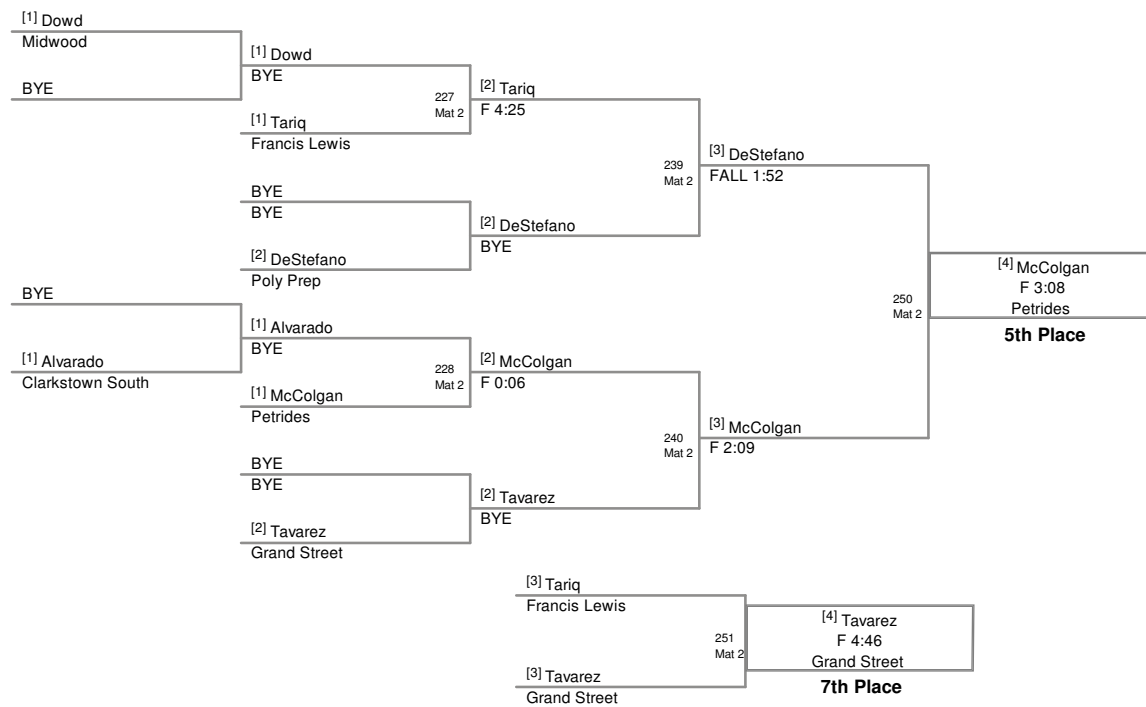

99 Lbs

106 Lbs

012 PSAL Holiday Tournament
2012 PSAL Holiday Division

113 Lbs

120 Lbs

126 Lbs

138 Lbs

2012 PSAL Holiday Tournament
 2 PSAL Holiday Division (on)

145 Lbs

152 Lbs

160 Lbs

012 PSAL Holiday Tournament
 2 PSAL Holiday Division (on

170 Lbs

182 Lbs

195 Lbs

220 Lbs