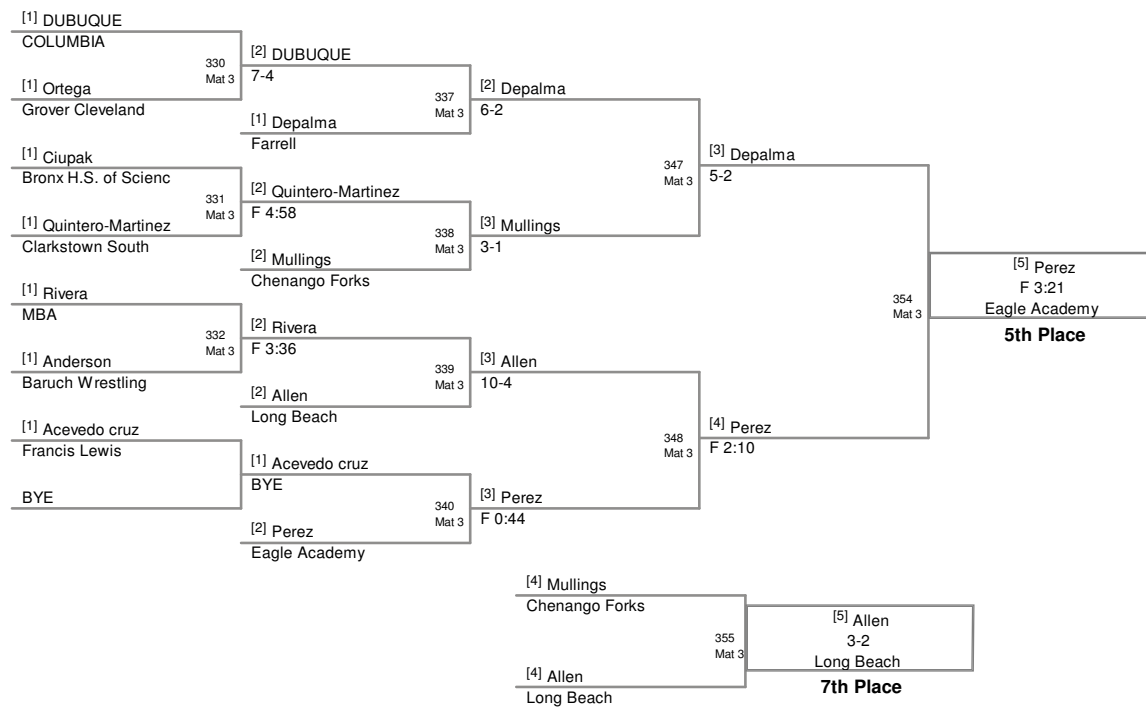

145 Lbs

152 Lbs

160 Lbs

012 PSAL Holiday Tournament
 2 PSAL Holiday Division (on

170 Lbs

182 Lbs

195 Lbs

220 Lbs