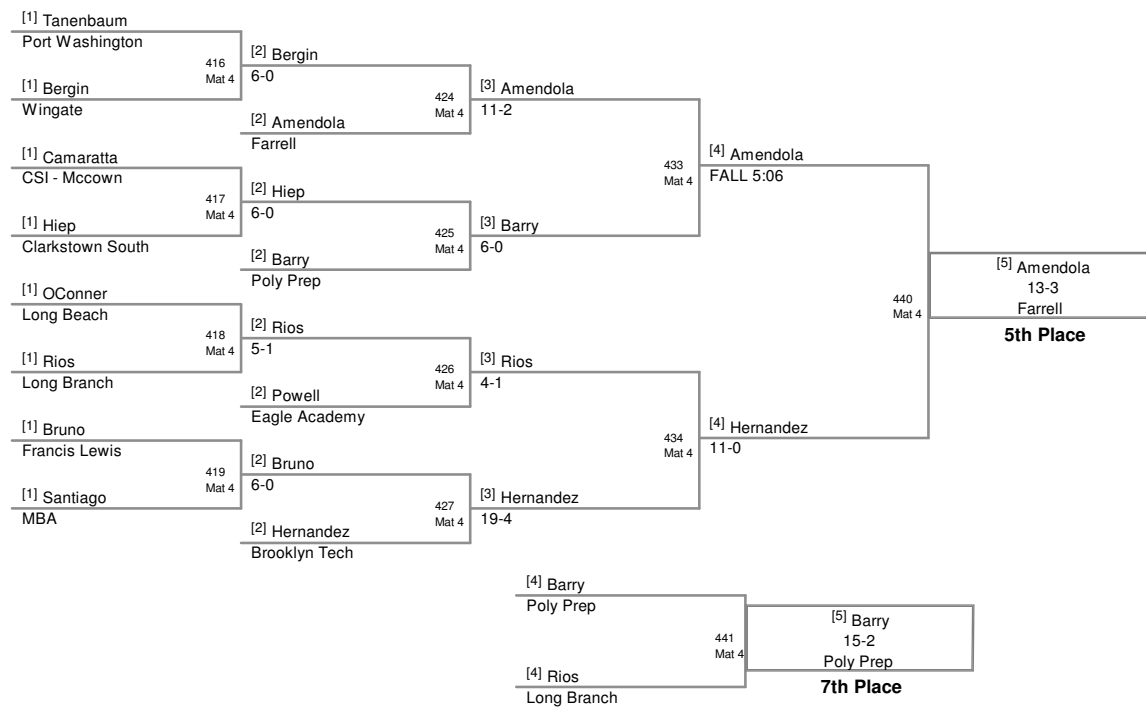

99 Lbs

106 Lbs

012 PSAL Holiday Tournament
2012 PSAL Holiday Division

113 Lbs

120 Lbs

126 Lbs

138 Lbs

2012 PSAL Holiday Tournament
 2 PSAL Holiday Division (on)

145 Lbs

152 Lbs

160 Lbs

012 PSAL Holiday Tournament
 2 PSAL Holiday Division (on

170 Lbs

182 Lbs

195 Lbs

220 Lbs