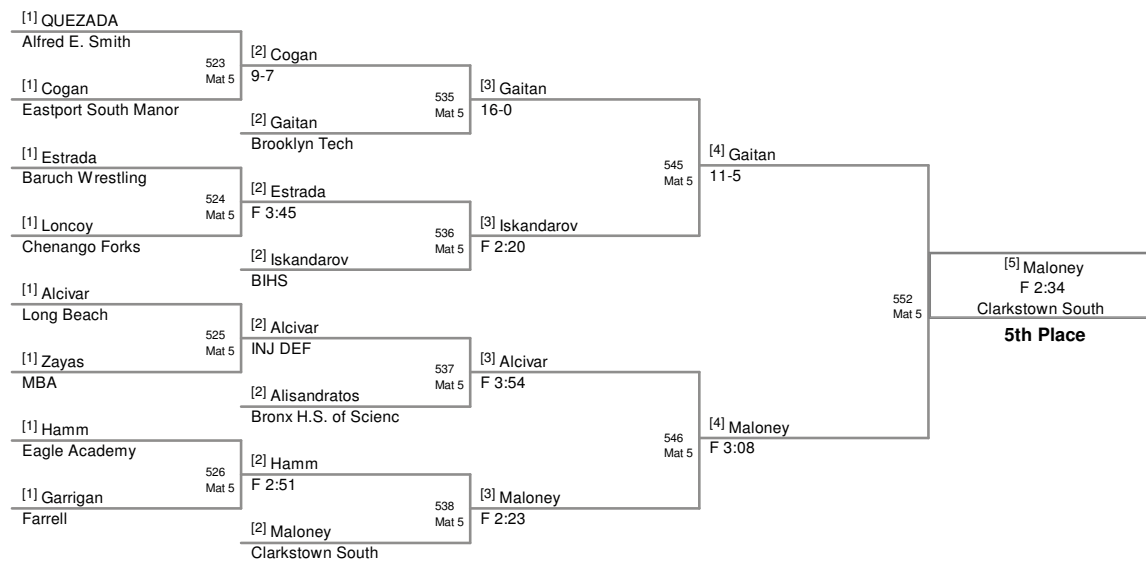

99 Lbs

106 Lbs

012 PSAL Holiday Tournament
2012 PSAL Holiday Division

113 Lbs

120 Lbs

126 Lbs

138 Lbs

2012 PSAL Holiday Tournament
 2 PSAL Holiday Division (on)

145 Lbs

152 Lbs

160 Lbs

012 PSAL Holiday Tournament
 2 PSAL Holiday Division (on

170 Lbs

182 Lbs

195 Lbs

220 Lbs