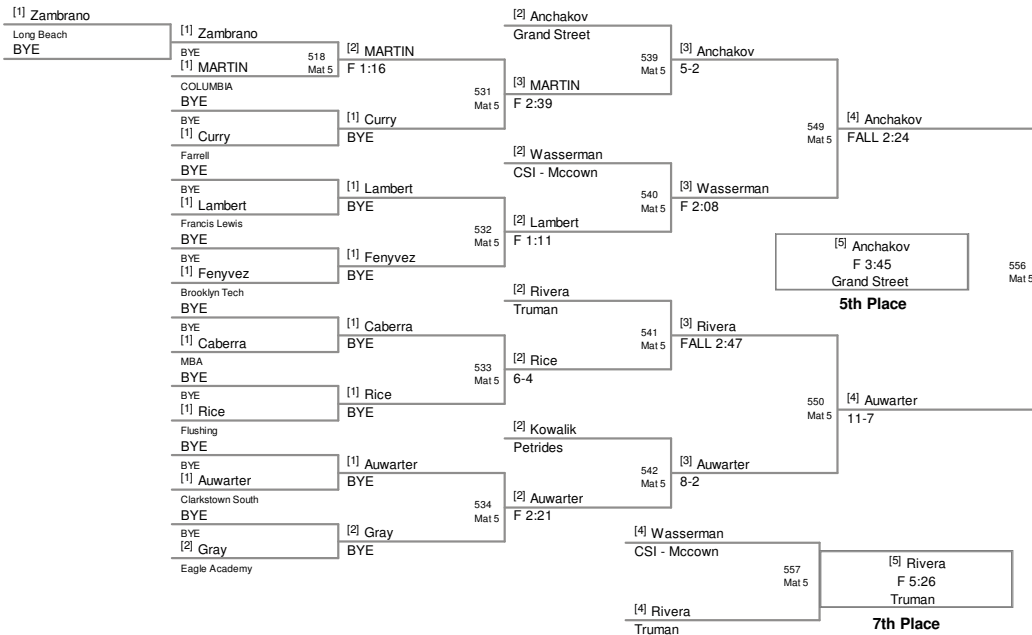

145 Lbs

152 Lbs

160 Lbs

012 PSAL Holiday Tournament
 2 PSAL Holiday Division (on

170 Lbs

182 Lbs

195 Lbs

220 Lbs