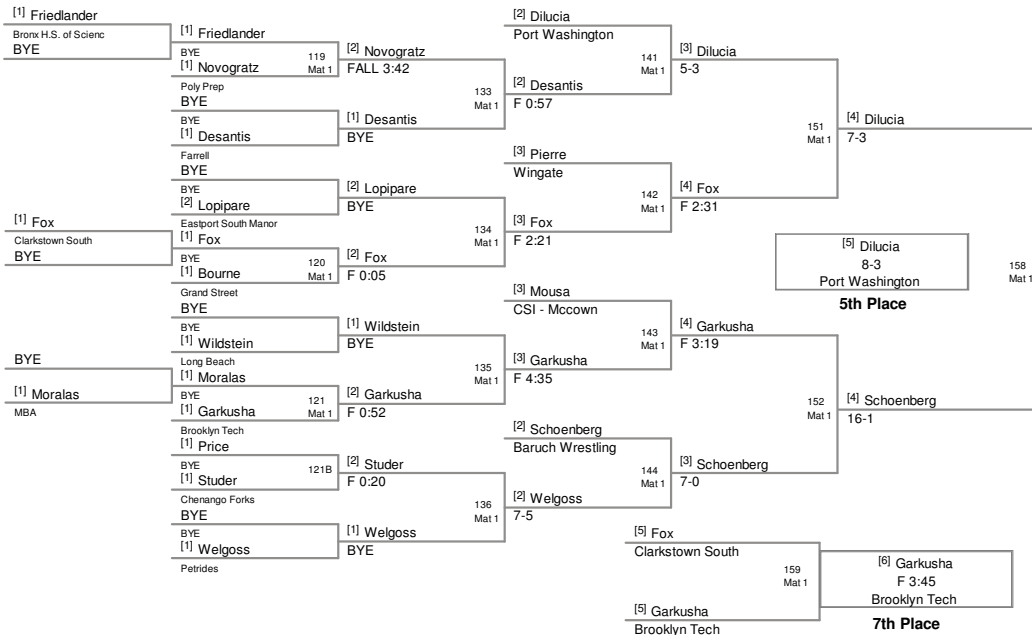

99 Lbs

106 Lbs

012 PSAL Holiday Tournament
2012 PSAL Holiday Division

113 Lbs

120 Lbs

126 Lbs

138 Lbs

2012 PSAL Holiday Tournament
 2 PSAL Holiday Division (on)

145 Lbs

152 Lbs

160 Lbs

012 PSAL Holiday Tournament
 2 PSAL Holiday Division (on

170 Lbs

182 Lbs

195 Lbs

220 Lbs

285 Lbs