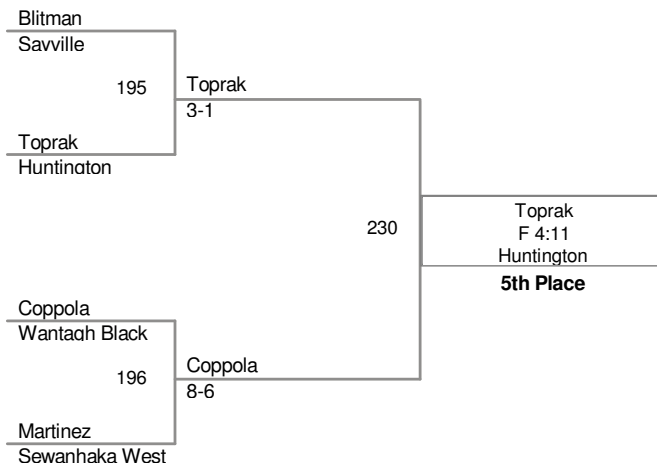

99 Lbs

106 Lbs

113 Lbs

120 Lbs

126 Lbs

132 Lbs

138 Lbs

145 Lbs

152 Lbs

160 Lbs

170 Lbs

182 Lbs

195 Lbs

ED SOLOSKY MEMORIAL
2013 AT KELLENBERG

220 Lbs

1 Nick Lupi *Huntington*