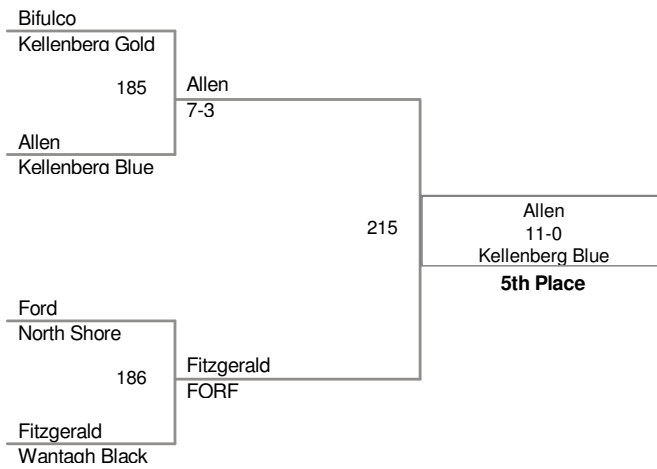

99 Lbs

106 Lbs

113 Lbs

120 Lbs

126 Lbs

132 Lbs

138 Lbs

145 Lbs

152 Lbs

160 Lbs

170 Lbs

182 Lbs

195 Lbs

ED SOLOSKY MEMORIAL
2013 AT KELLENBERG

220 Lbs

1 Nick Lupi *Huntington*

285 Lbs