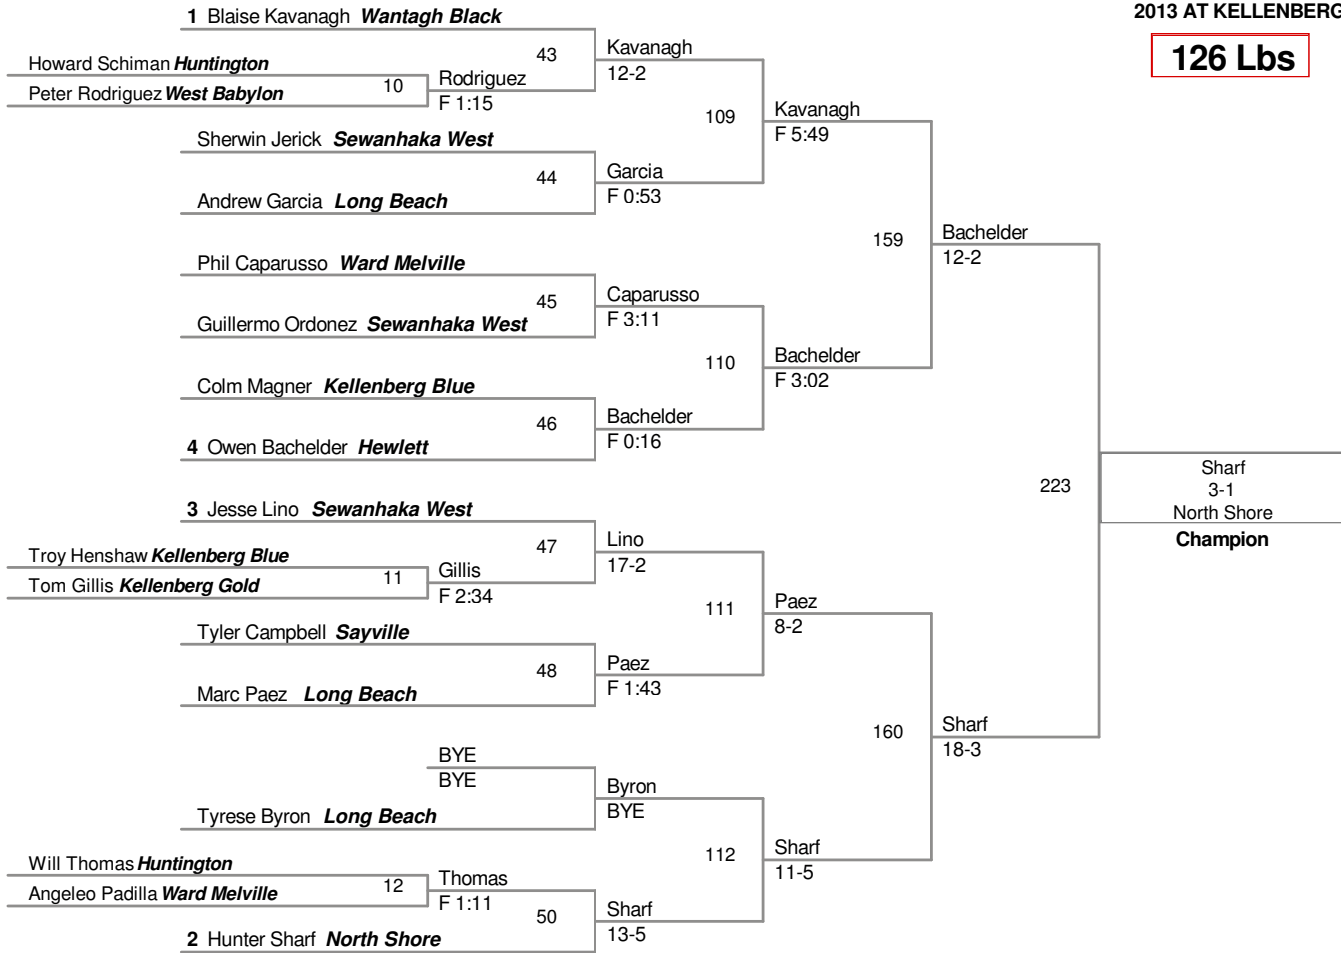

99 Lbs

106 Lbs

113 Lbs

120 Lbs

126 Lbs

132 Lbs

138 Lbs

145 Lbs

152 Lbs

160 Lbs

170 Lbs

182 Lbs

195 Lbs

ED SOLOSKY MEMORIAL
2013 AT KELLENBERG

220 Lbs

1 Nick Lupi *Huntington*

285 Lbs