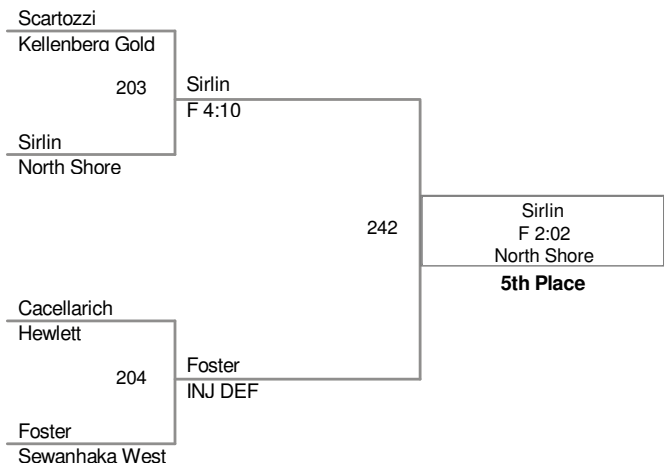

152 Lbs

160 Lbs

170 Lbs

182 Lbs

195 Lbs

ED SOLOSKY MEMORIAL
2013 AT KELLENBERG

220 Lbs

1 Nick Lupi *Huntington*

285 Lbs