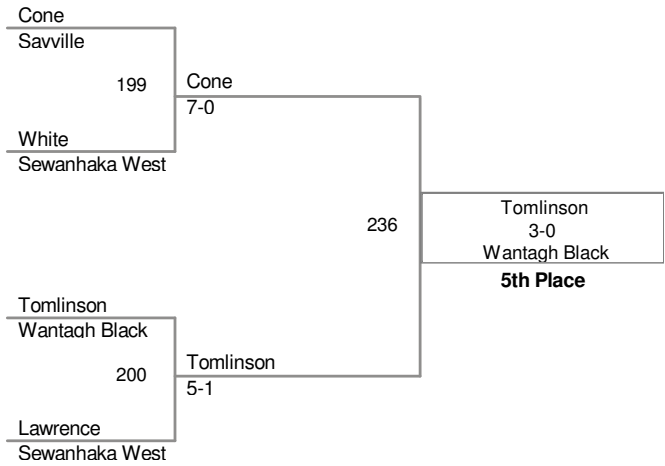

99 Lbs

106 Lbs

113 Lbs

120 Lbs

126 Lbs

132 Lbs

138 Lbs

145 Lbs

152 Lbs

160 Lbs

170 Lbs

182 Lbs

195 Lbs

ED SOLOSKY MEMORIAL
2013 AT KELLENBERG

220 Lbs

1 Nick Lupi *Huntington*