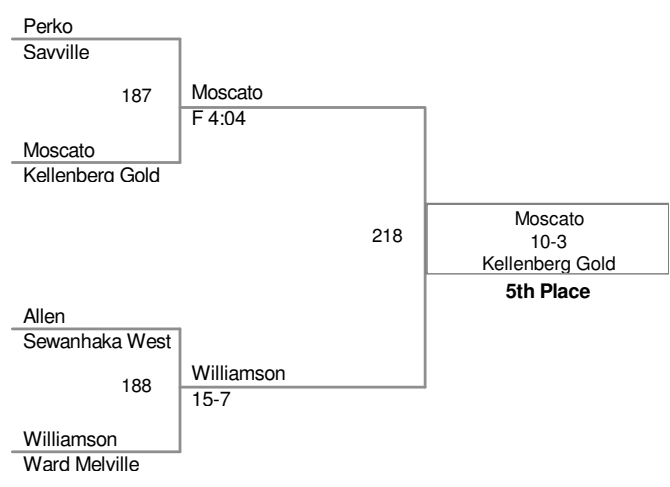

99 Lbs

106 Lbs

113 Lbs

120 Lbs

126 Lbs

132 Lbs

138 Lbs

145 Lbs

152 Lbs

160 Lbs

170 Lbs

182 Lbs

195 Lbs

ED SOLOSKY MEMORIAL
2013 AT KELLENBERG

220 Lbs

1 Nick Lupi *Huntington*

285 Lbs