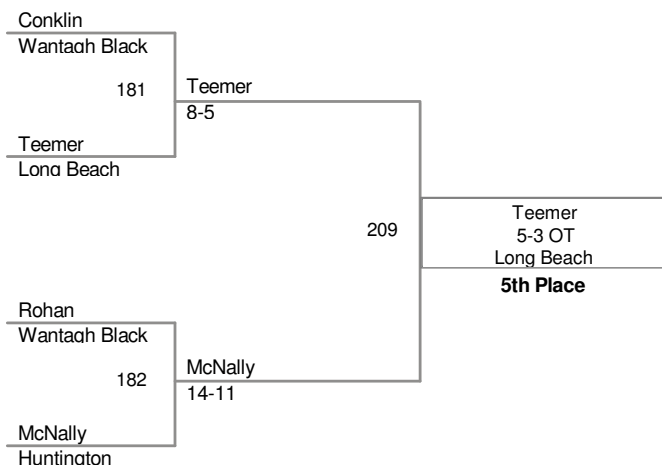

99 Lbs

106 Lbs

113 Lbs

120 Lbs

126 Lbs

132 Lbs

138 Lbs

145 Lbs

152 Lbs

160 Lbs

170 Lbs

182 Lbs

195 Lbs

ED SOLOSKY MEMORIAL
2013 AT KELLENBERG

220 Lbs

1 Nick Lupi *Huntington*