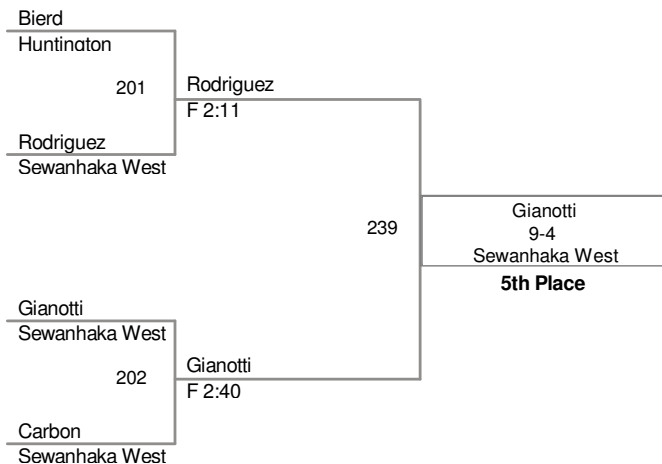

99 Lbs

106 Lbs

113 Lbs

120 Lbs

126 Lbs

132 Lbs

138 Lbs

145 Lbs

152 Lbs

160 Lbs

170 Lbs

182 Lbs

195 Lbs

ED SOLOSKY MEMORIAL
2013 AT KELLENBERG

220 Lbs

1 Nick Lupi *Huntington*