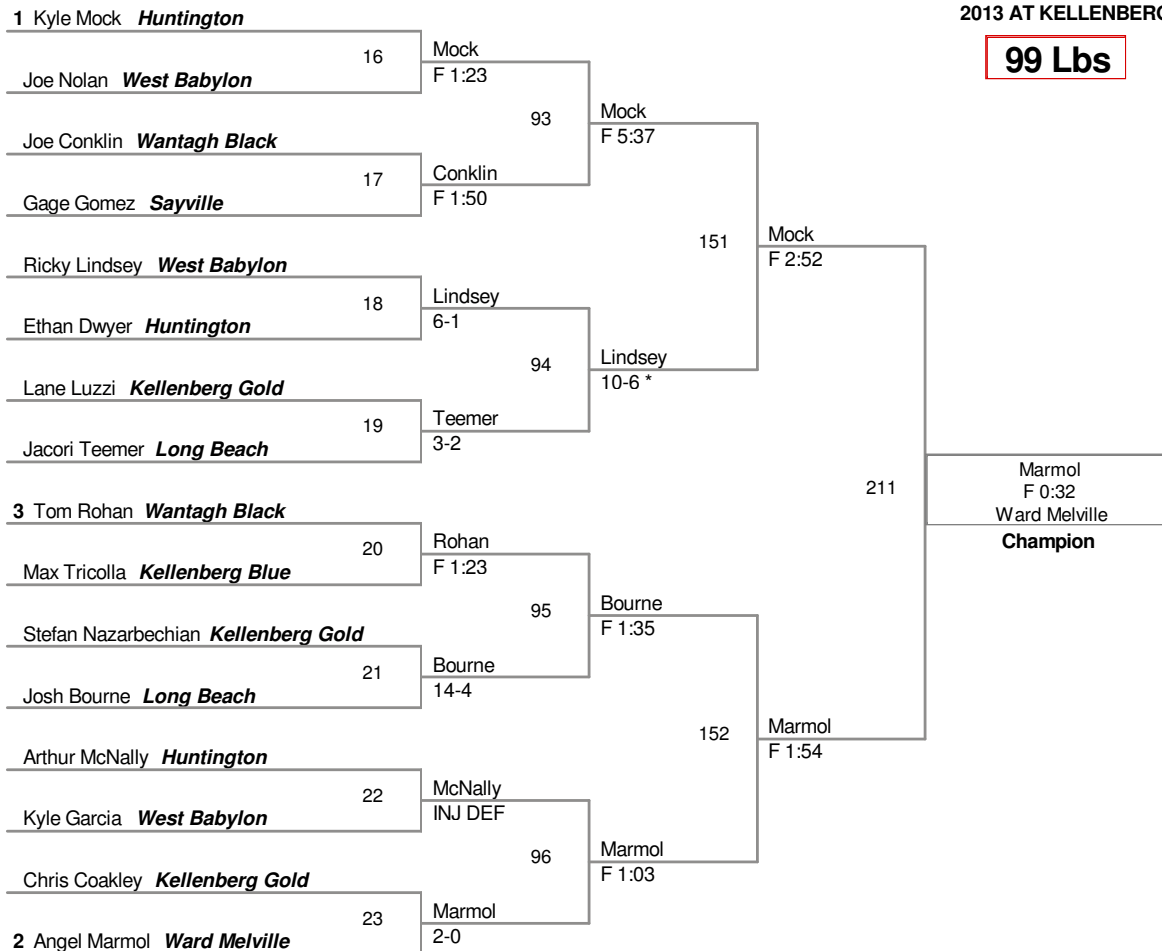

99 Lbs

106 Lbs

113 Lbs

120 Lbs

126 Lbs

132 Lbs

138 Lbs

145 Lbs

152 Lbs

160 Lbs

170 Lbs

182 Lbs

195 Lbs

ED SOLOSKY MEMORIAL
2013 AT KELLENBERG

220 Lbs

1 Nick Lupi *Huntington*