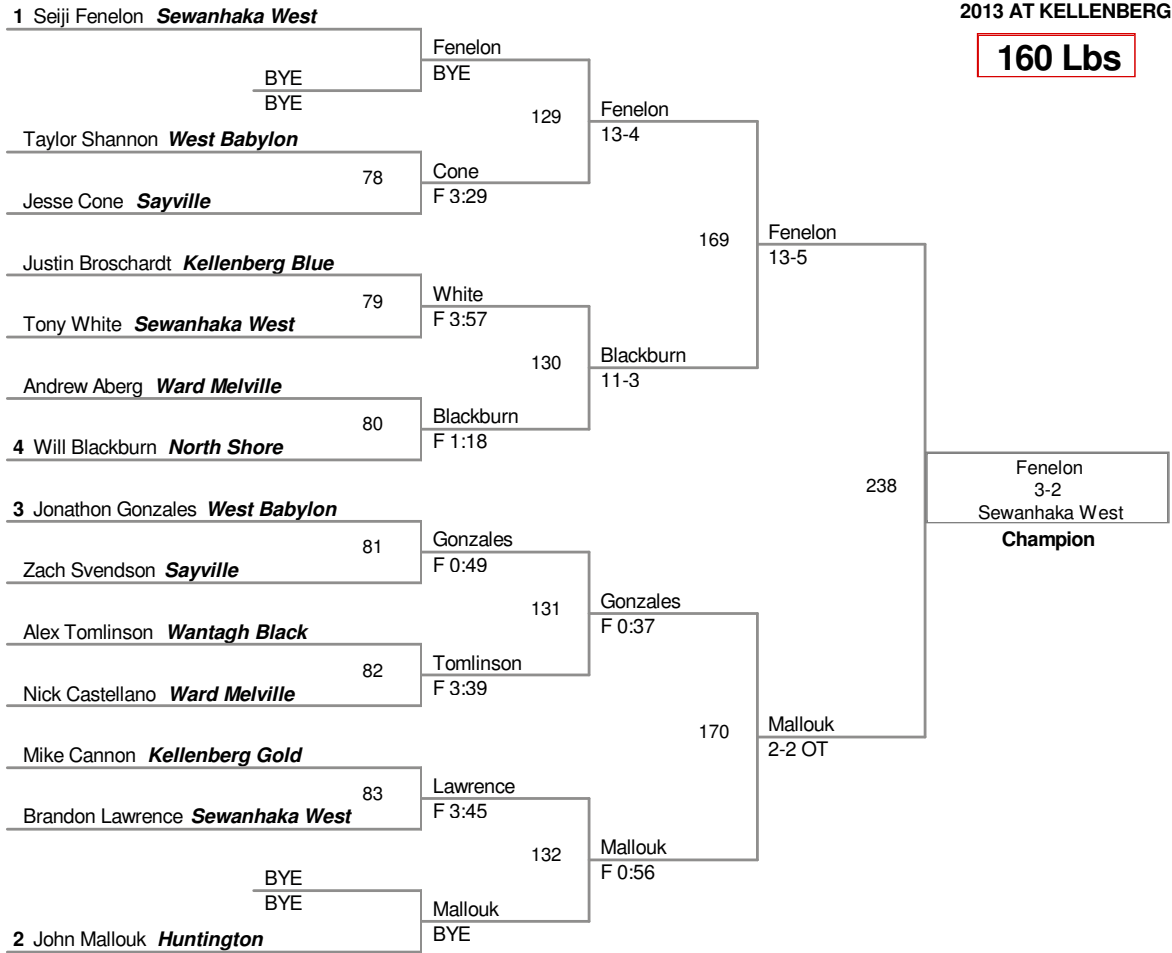

99 Lbs

106 Lbs

113 Lbs

120 Lbs

126 Lbs

132 Lbs

138 Lbs

145 Lbs

152 Lbs

160 Lbs

170 Lbs

182 Lbs

195 Lbs

ED SOLOSKY MEMORIAL
2013 AT KELLENBERG

220 Lbs

1 Nick Lupi *Huntington*

285 Lbs