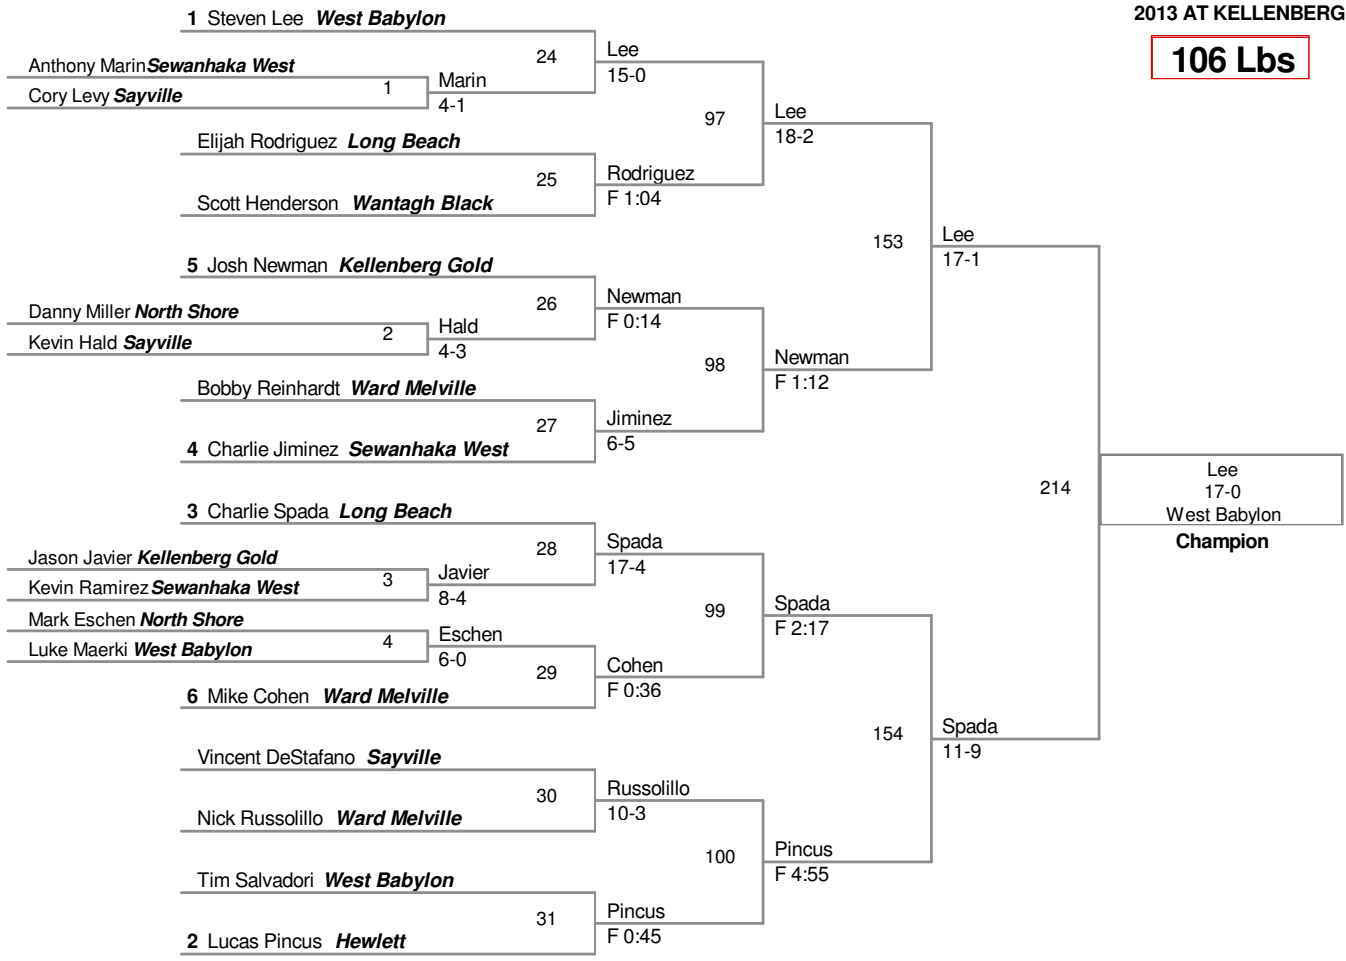

99 Lbs

106 Lbs

113 Lbs

120 Lbs

126 Lbs

132 Lbs

138 Lbs

145 Lbs

152 Lbs

160 Lbs

170 Lbs

182 Lbs

195 Lbs

ED SOLOSKY MEMORIAL
2013 AT KELLENBERG

220 Lbs

1 Nick Lupi *Huntington*

285 Lbs