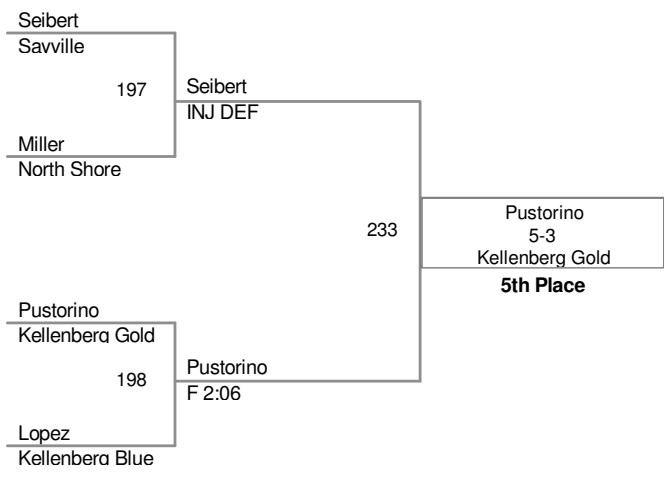

99 Lbs

106 Lbs

113 Lbs

120 Lbs

126 Lbs

132 Lbs

138 Lbs

145 Lbs

152 Lbs

160 Lbs

170 Lbs

182 Lbs

195 Lbs

ED SOLOSKY MEMORIAL
2013 AT KELLENBERG

220 Lbs

1 Nick Lupi *Huntington*

285 Lbs