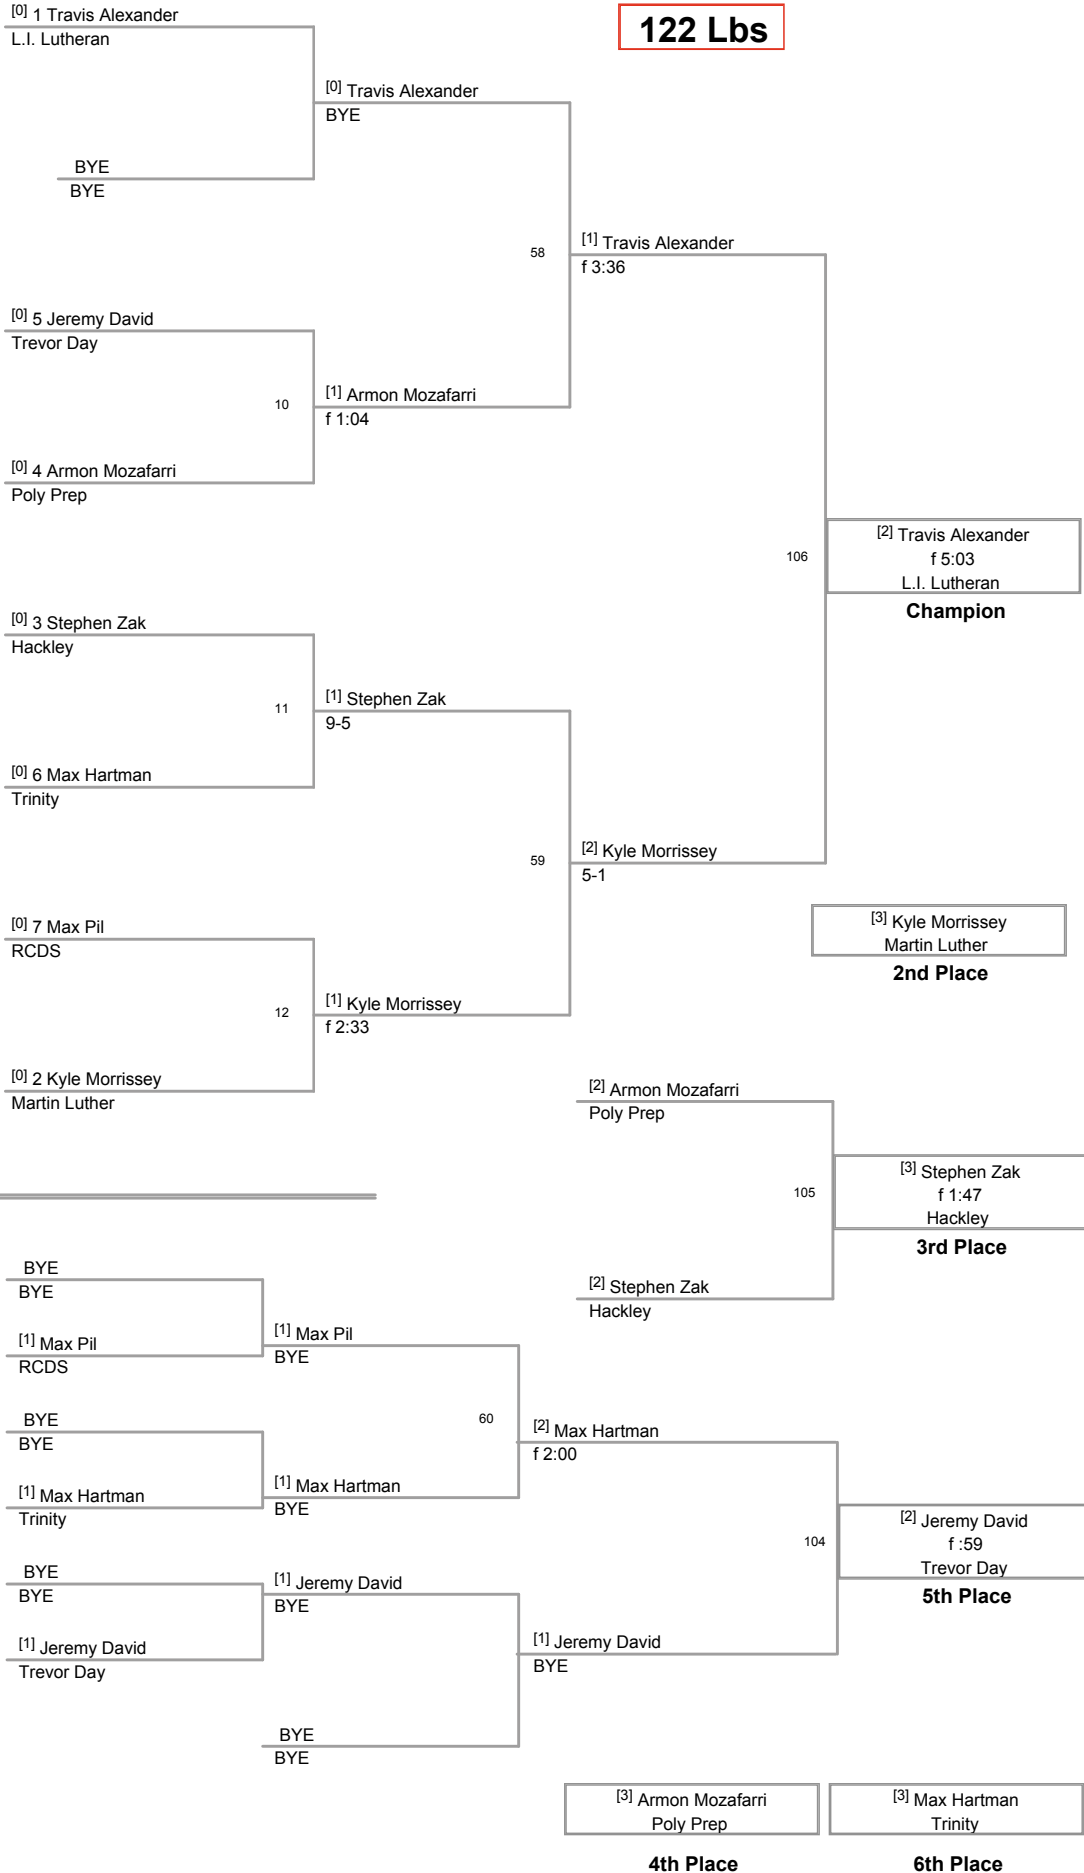

S Private Schools Champion
NYS Private Sch Division

122 Lbs