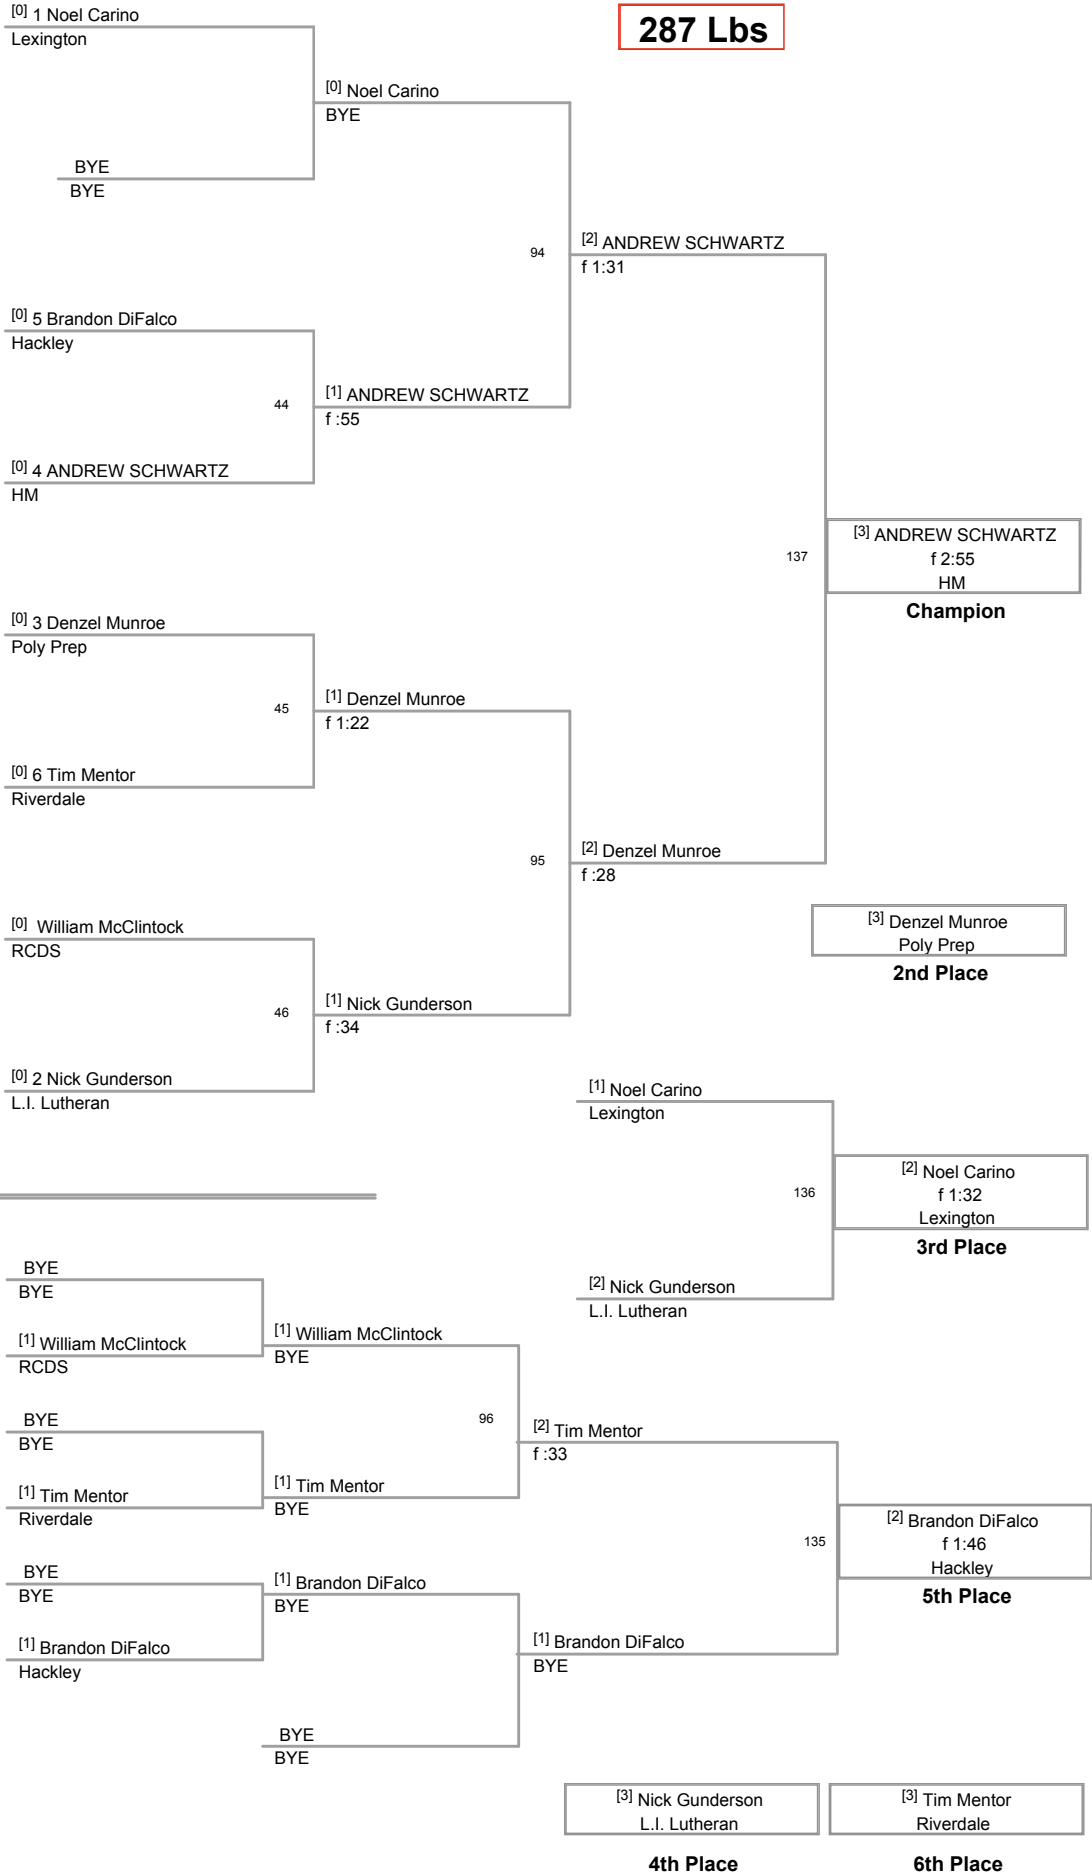

S Private Schools Champion
NYS Private Sch Division

287 Lbs

Plc	Points	Team	CH	CONS
1	213.5	L.I. Lutheran	-	-
2	206	HM	-	-
3	175	Hackley	-	-
4	173	Poly Prep	-	-
5	77	Martin Luther	-	-
6	52	Trevor Day	-	-
7	47	Dalton	-	-
8	38	Trinity	-	-
9	37	Lexington	-	-
10	24.5	RCDS	-	-
11	6	Riverdale	-	-
12	0	Calhoun	-	-
12	0	Knox	-	-