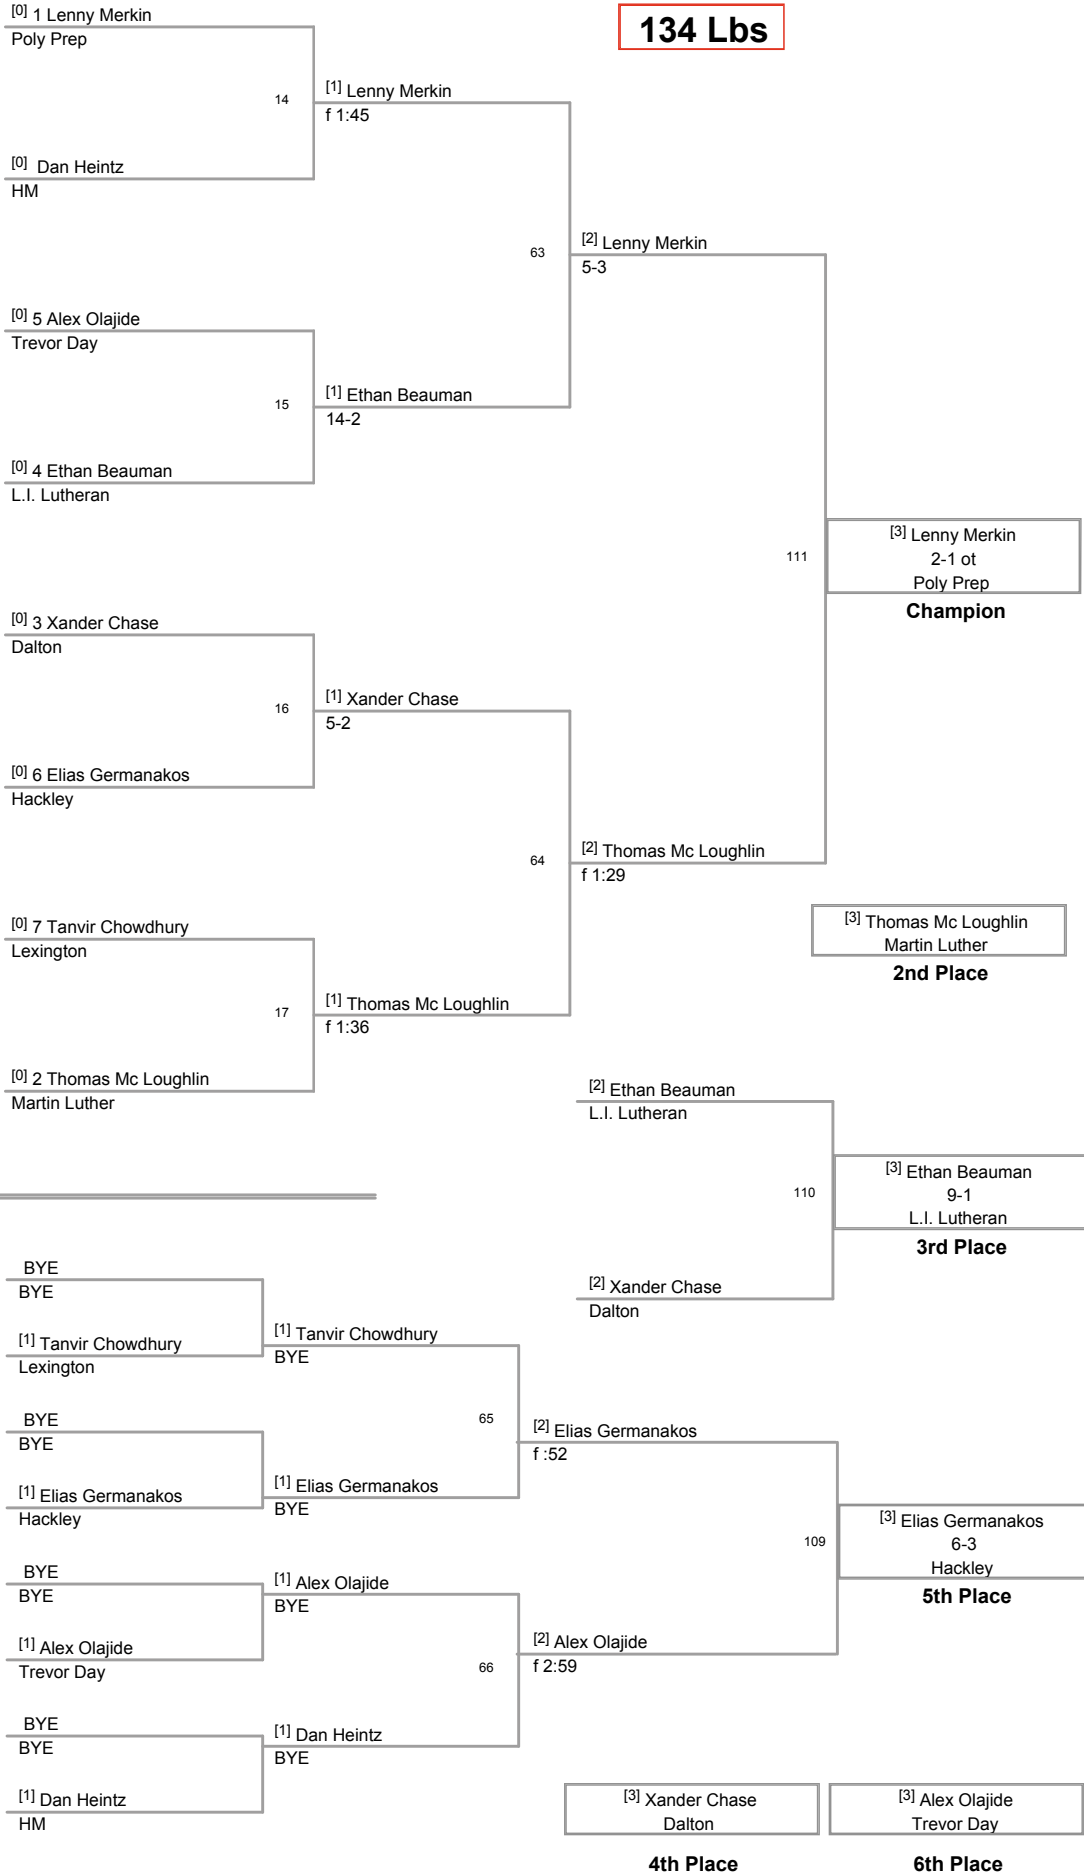

S Private Schools Champion
NYS Private Sch Division

134 Lbs