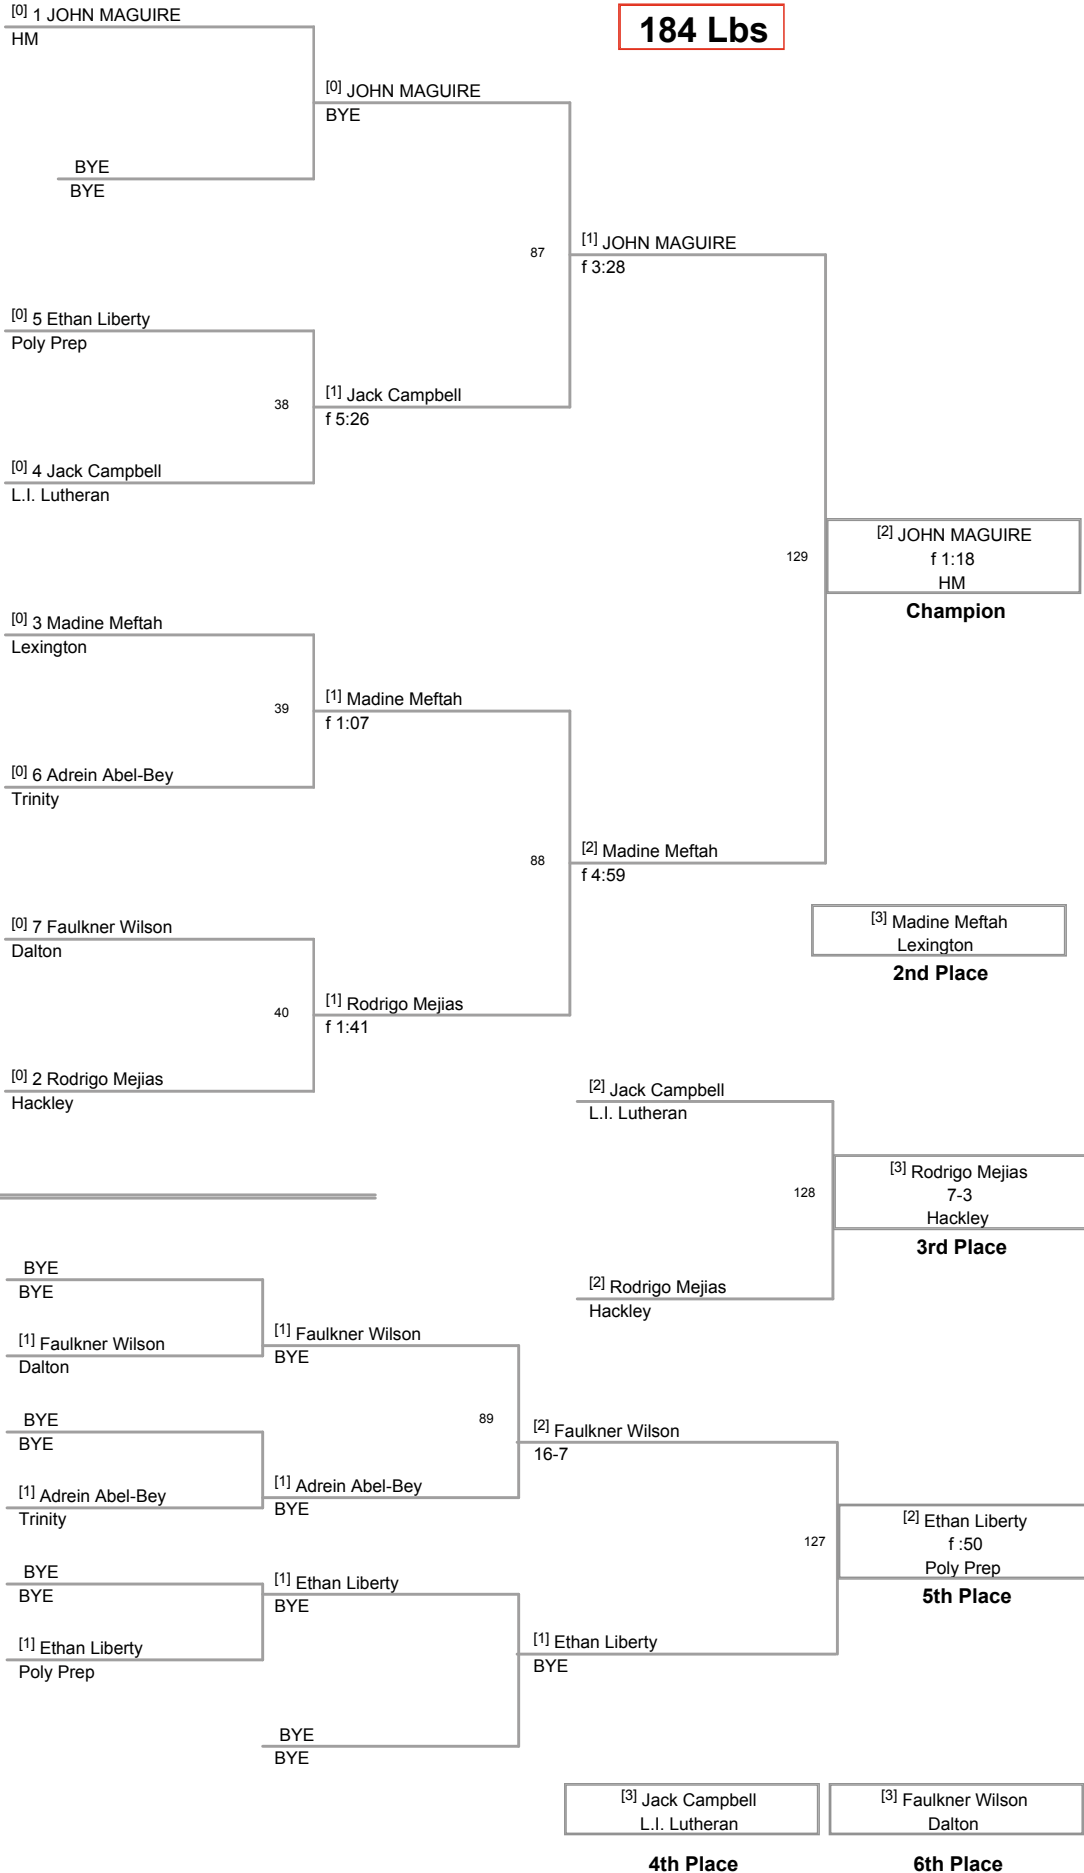

S Private Schools Champion
NYS Private Sch Division

184 Lbs