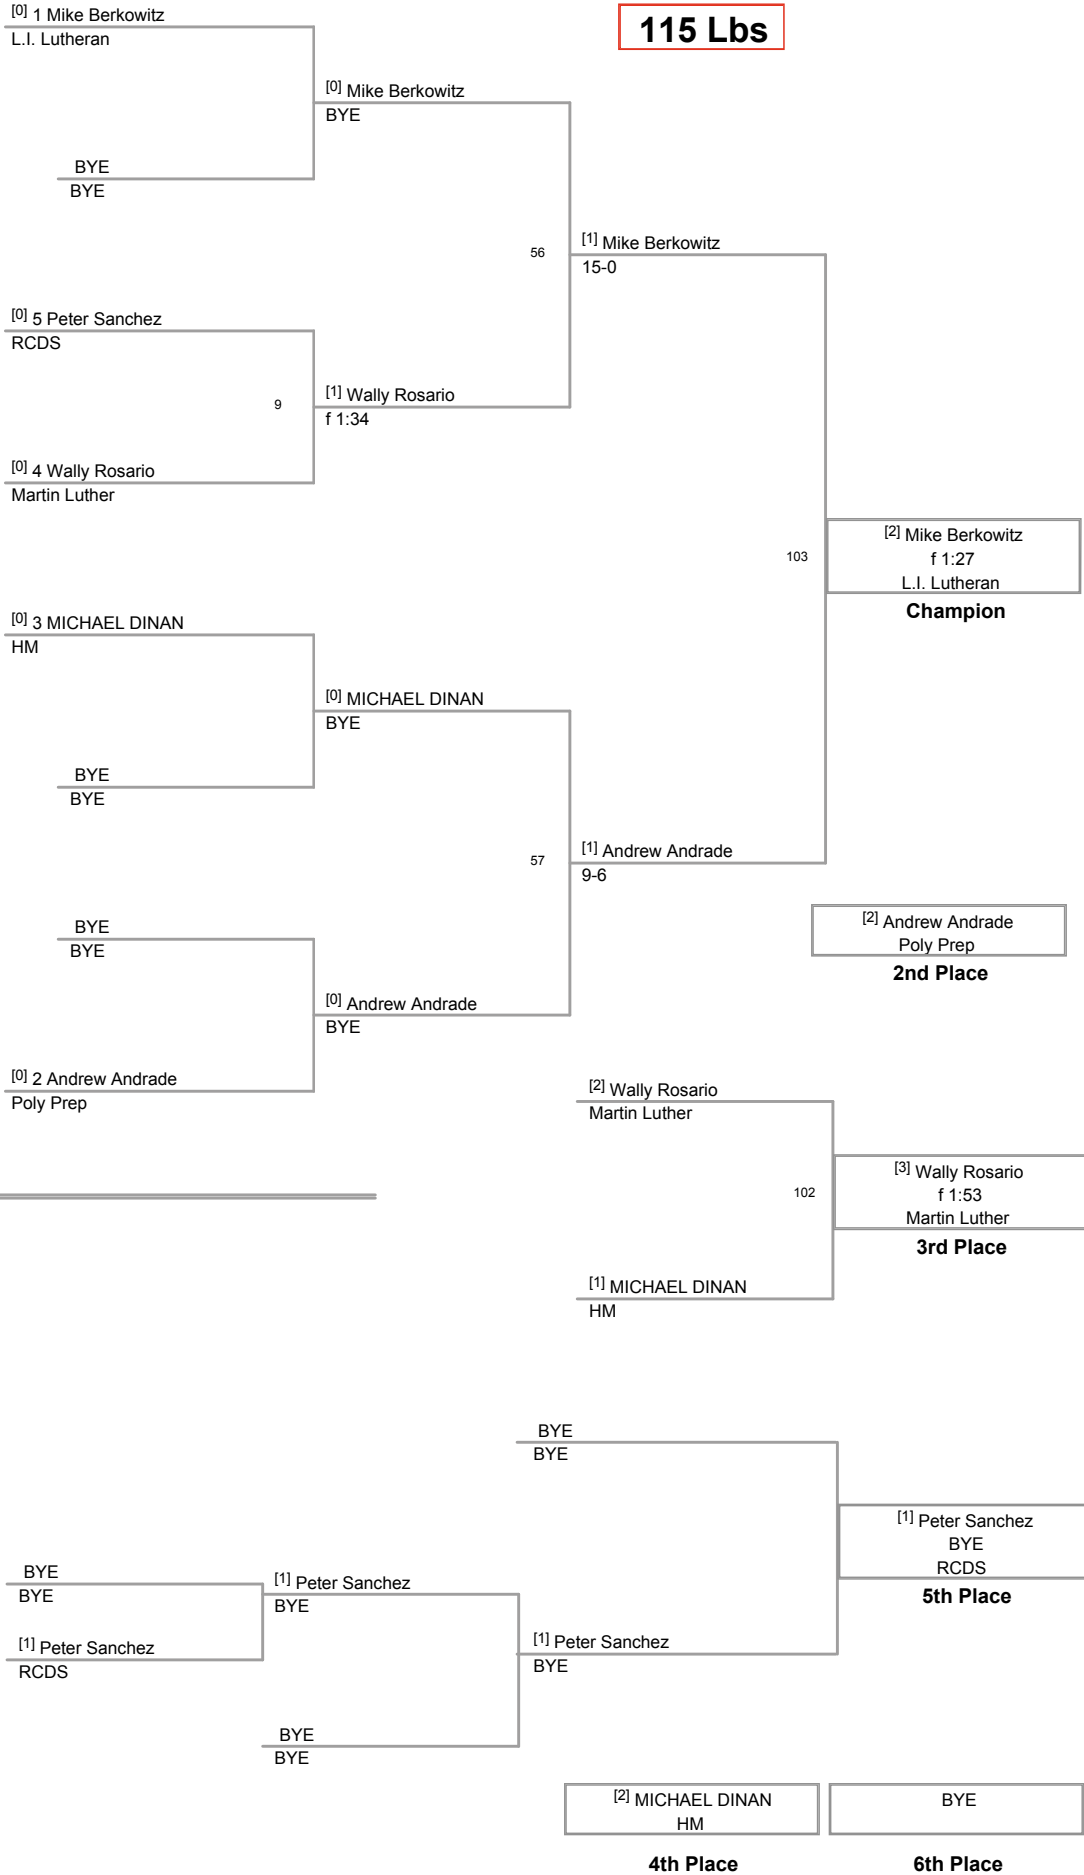

**S Private Schools Champion
NYS Private Sch Division**

115 Lbs