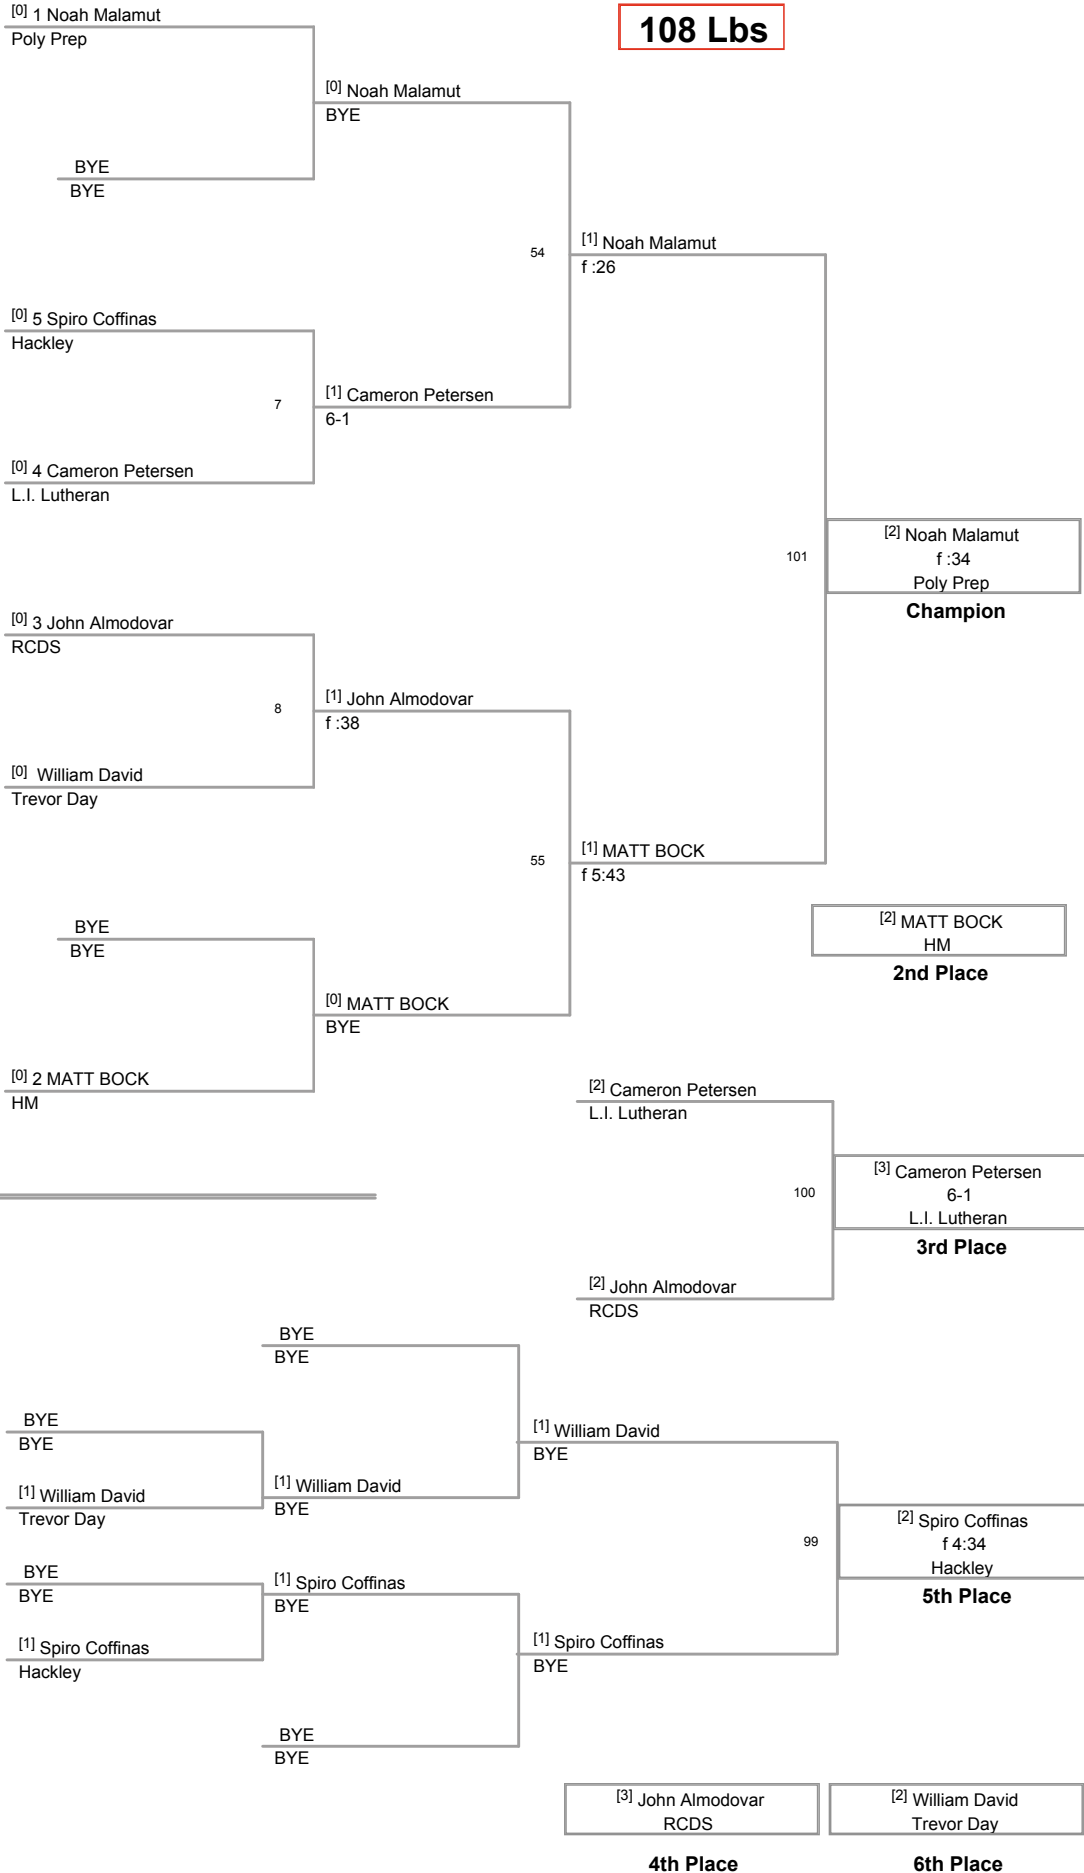

S Private Schools Champion
NYS Private Sch Division

108 Lbs