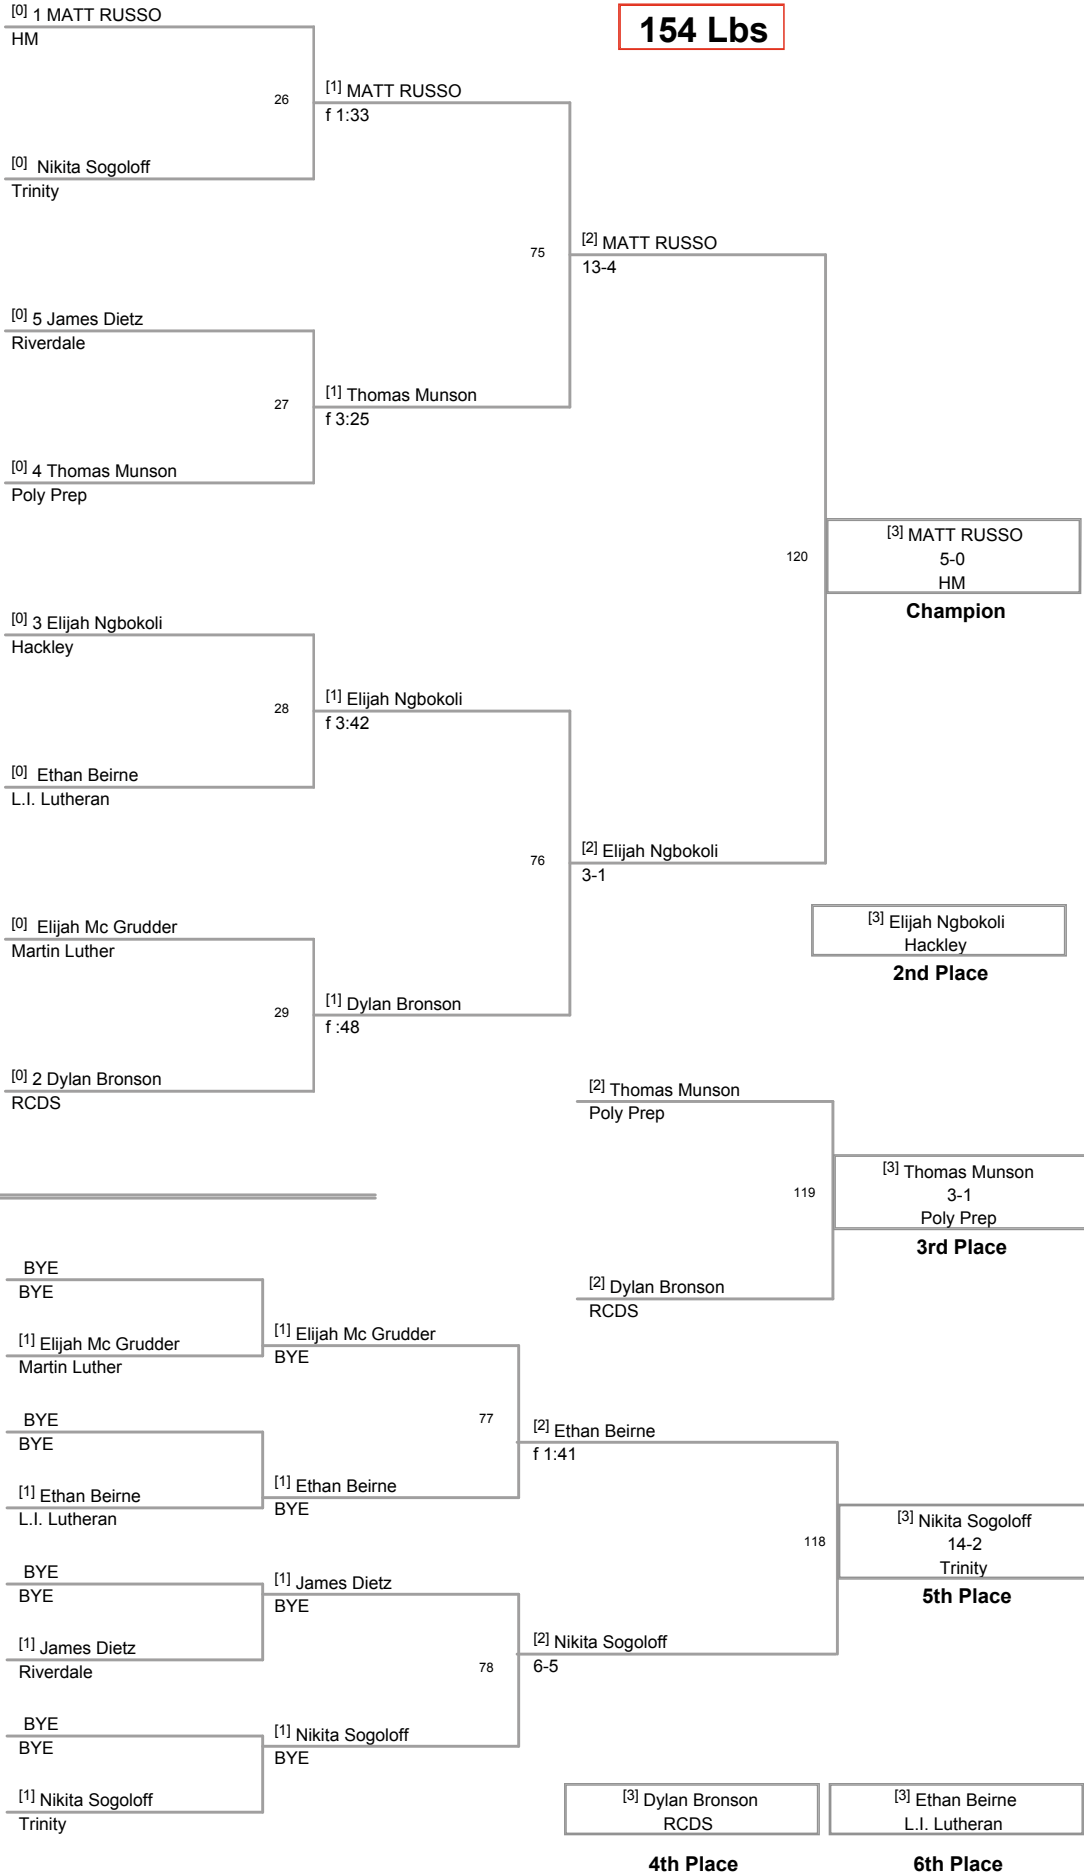

S Private Schools Champion
NYS Private Sch Division

154 Lbs