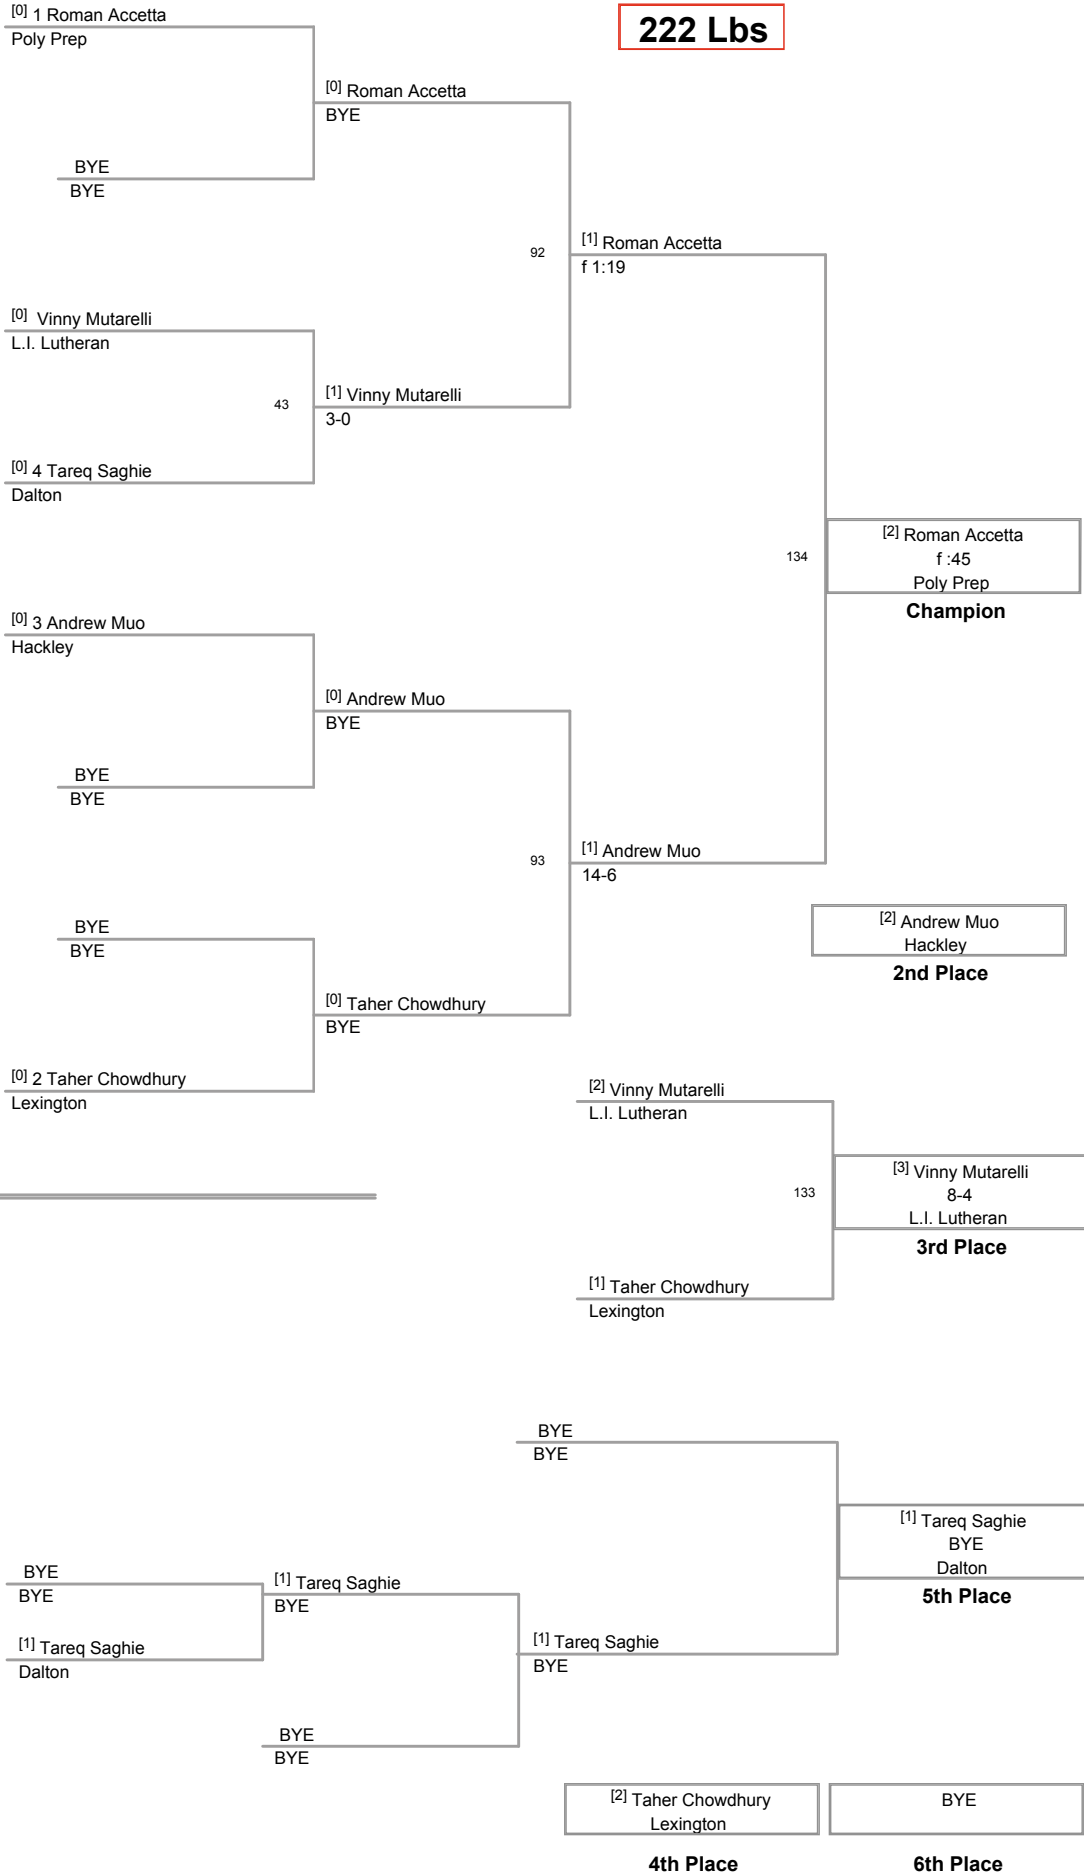

S Private Schools Champion
NYS Private Sch Division

222 Lbs