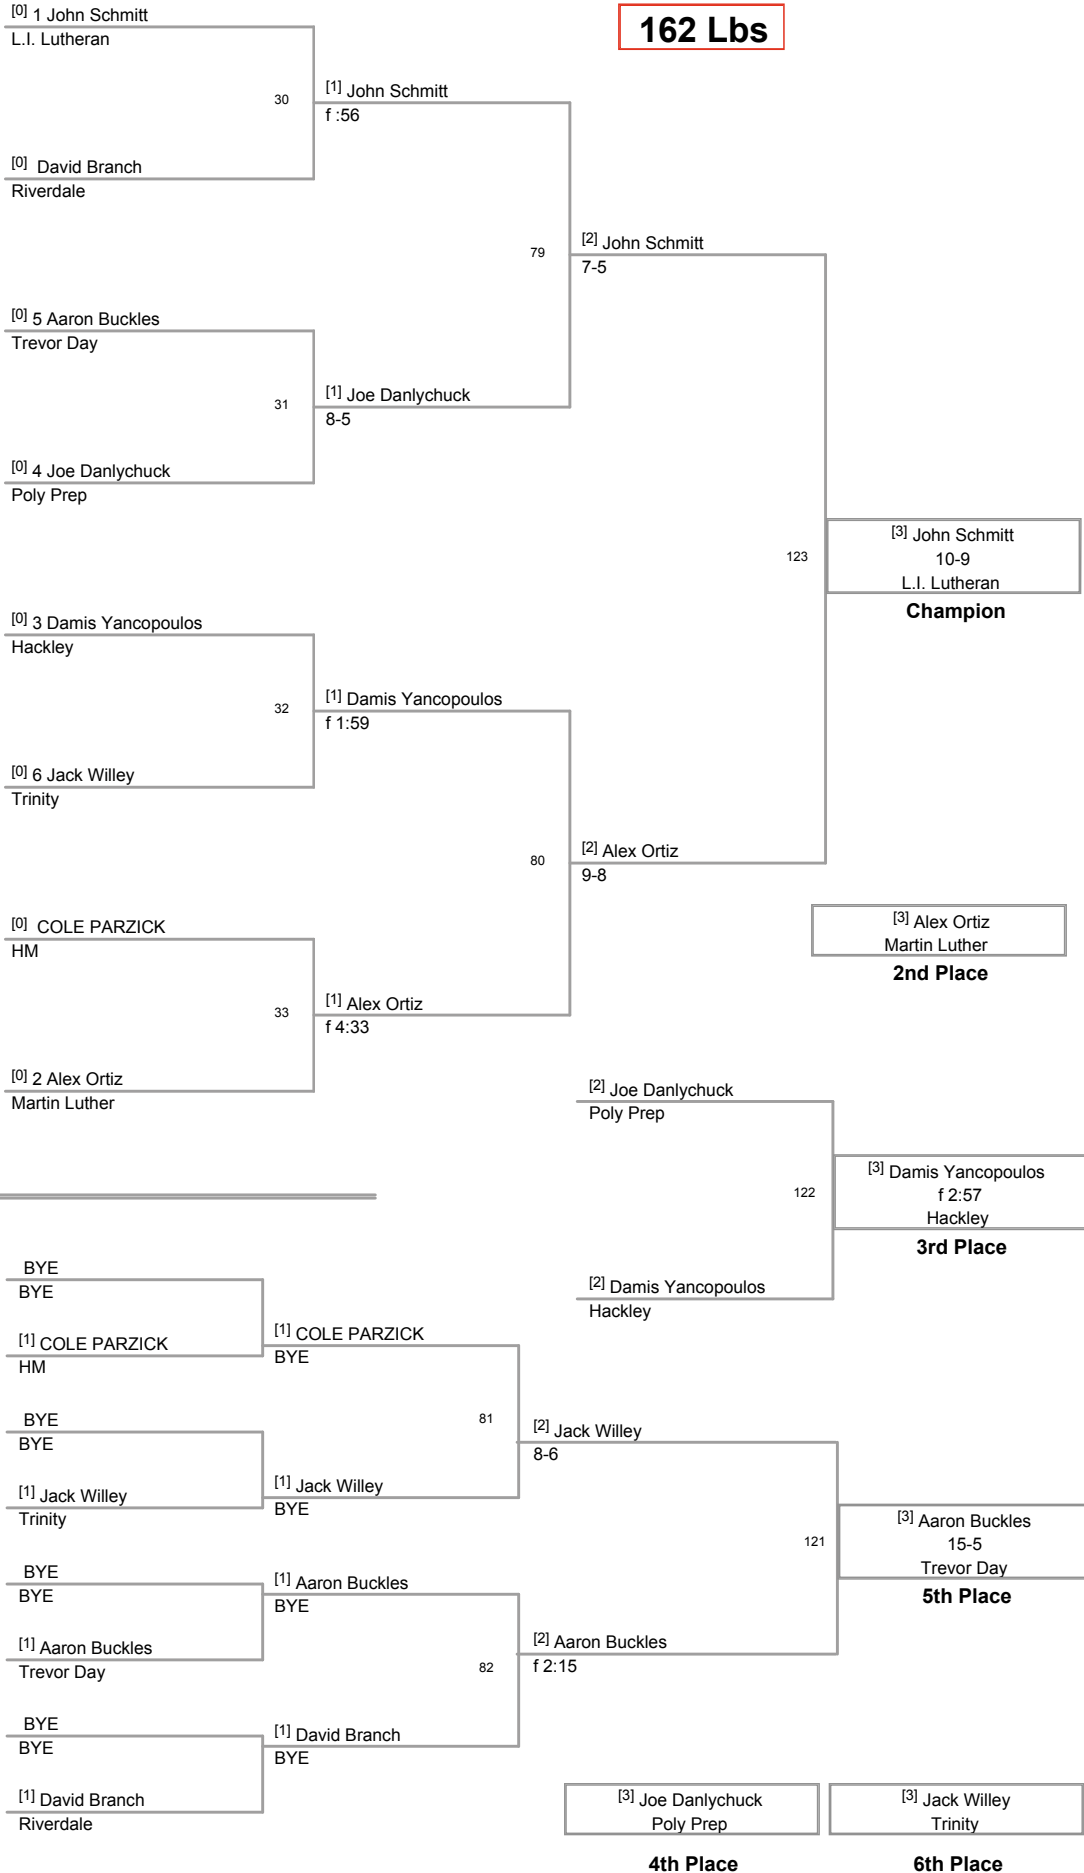

S Private Schools Champion
NYS Private Sch Division

162 Lbs