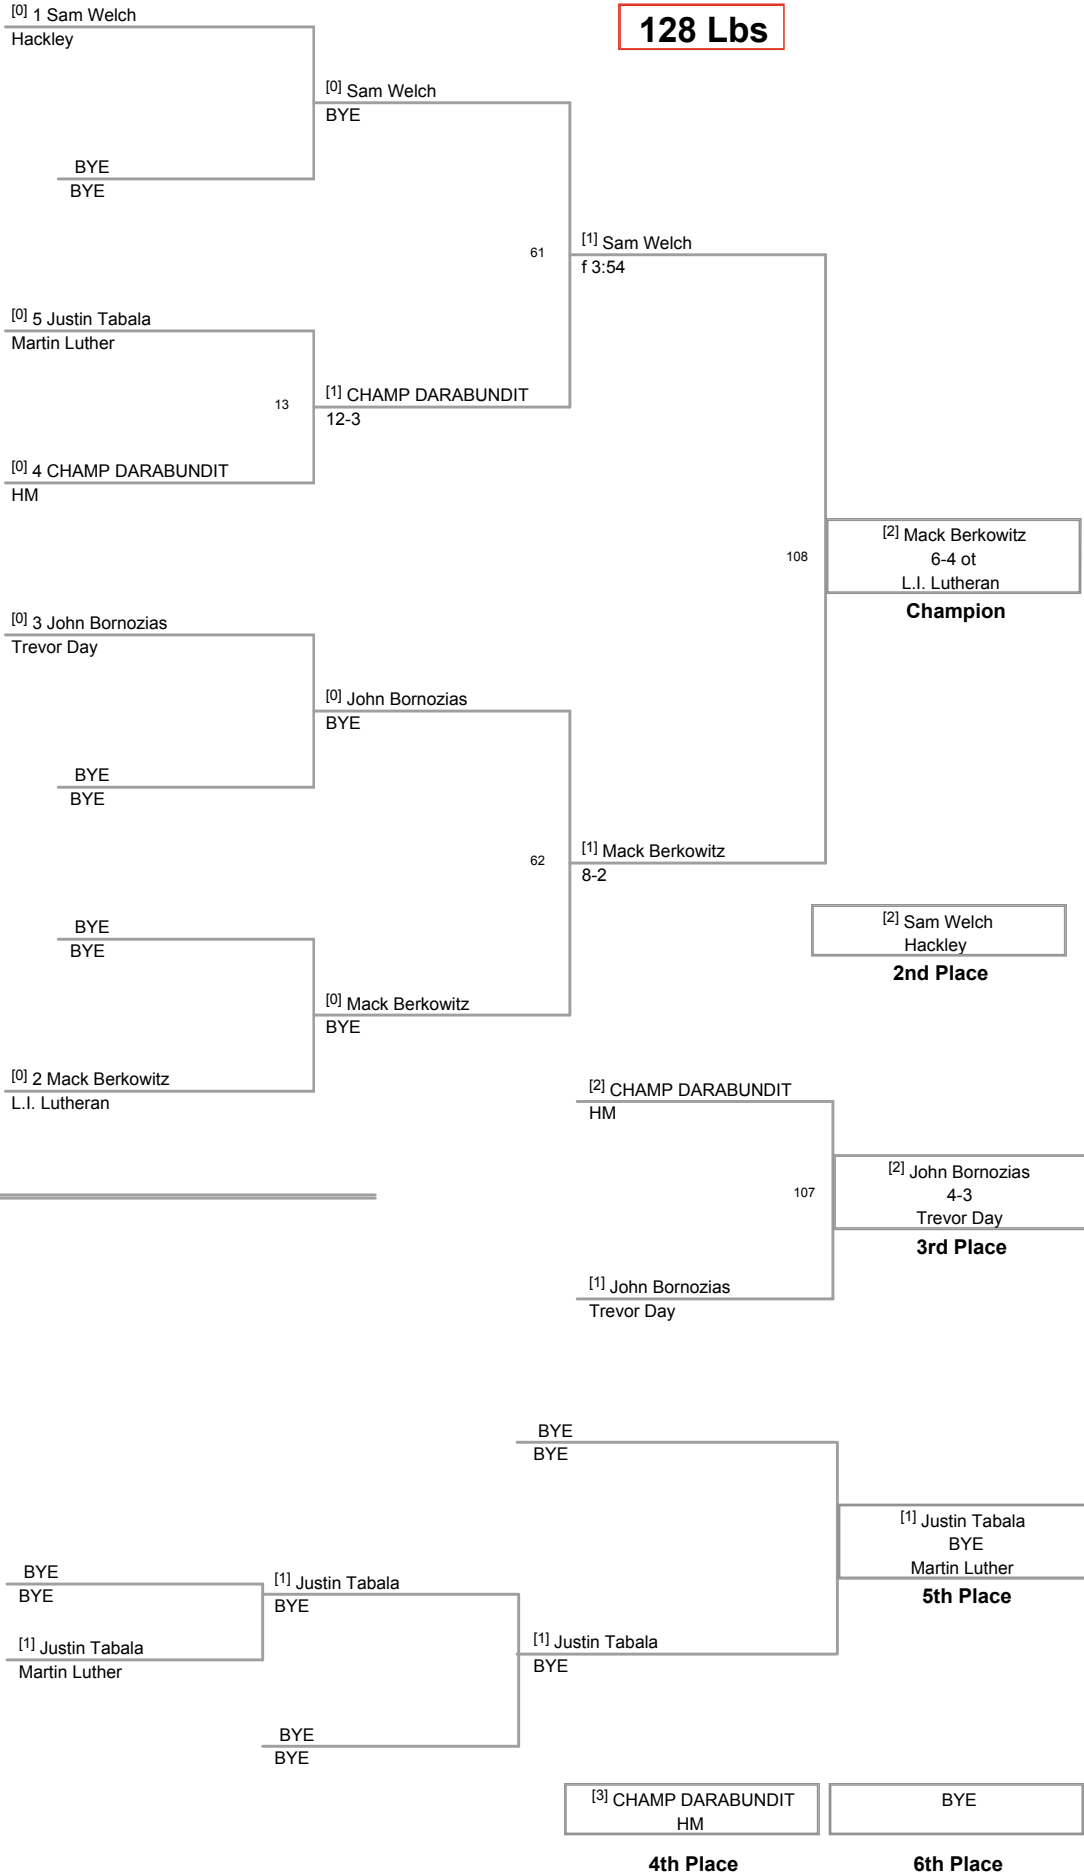

S Private Schools Champion
NYS Private Sch Division

128 Lbs