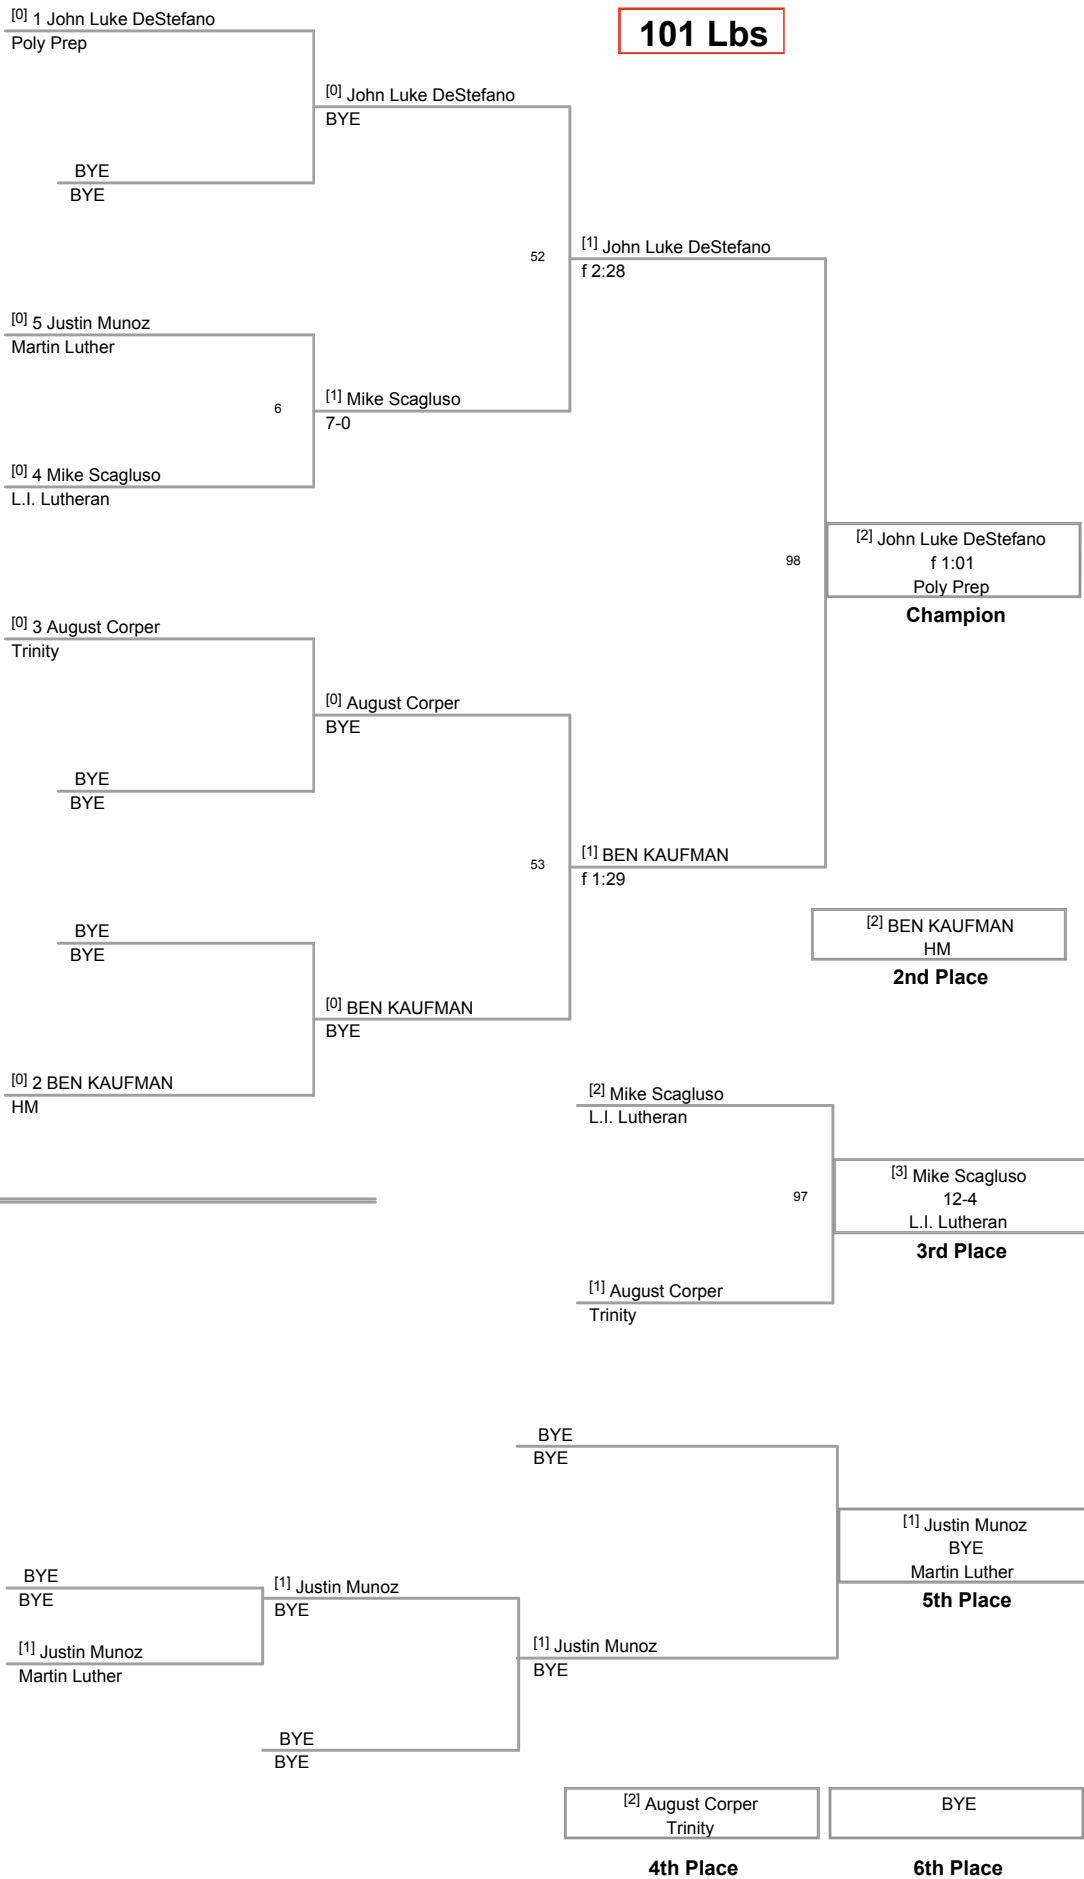

S Private Schools Champion
NYS Private Sch Division

101 Lbs