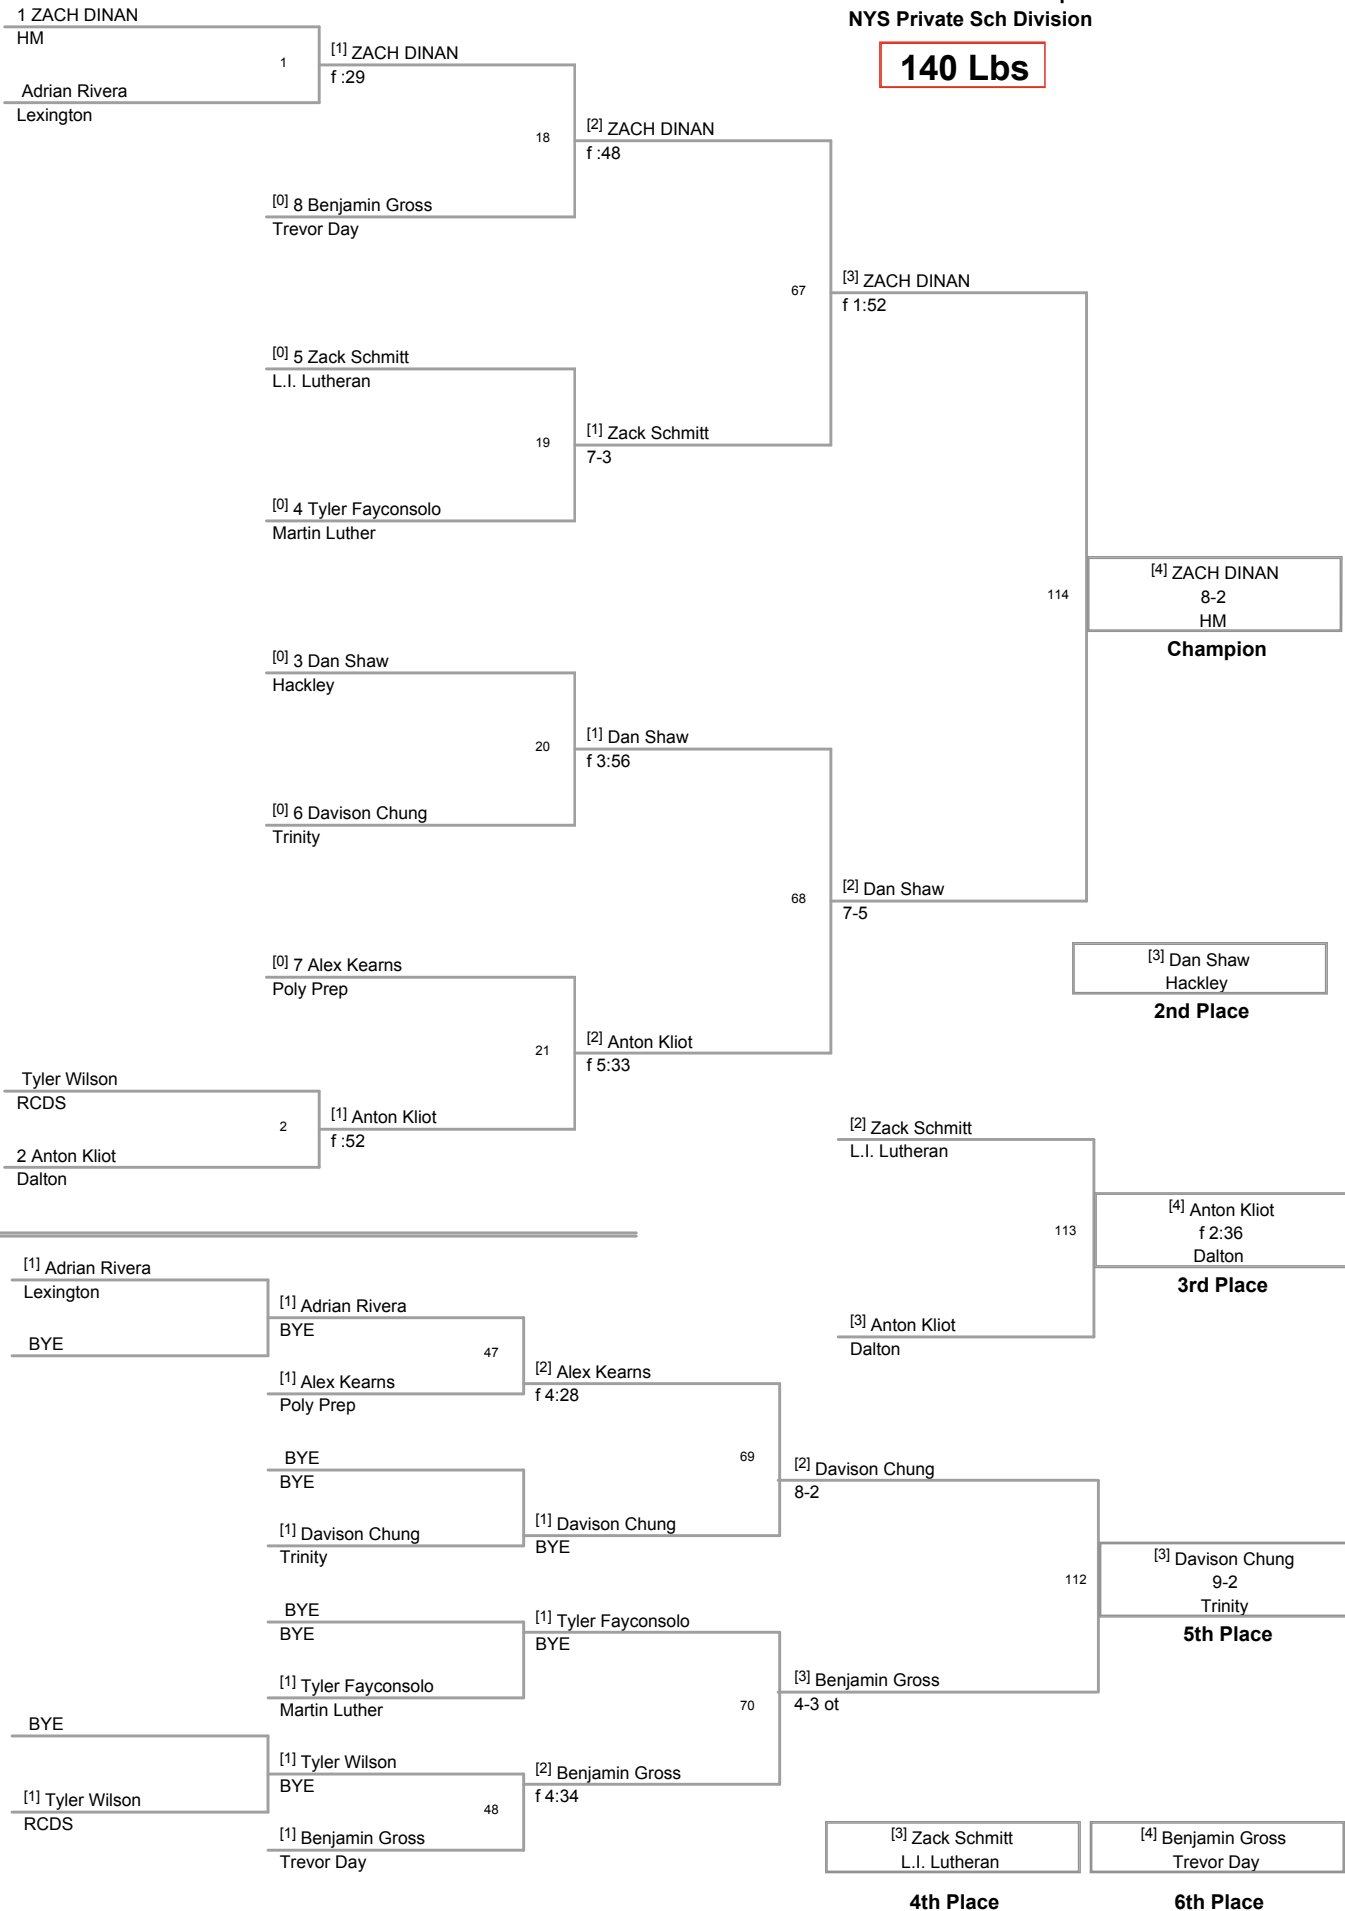

**S Private Schools Champion
NYS Private Sch Division**

140 Lbs