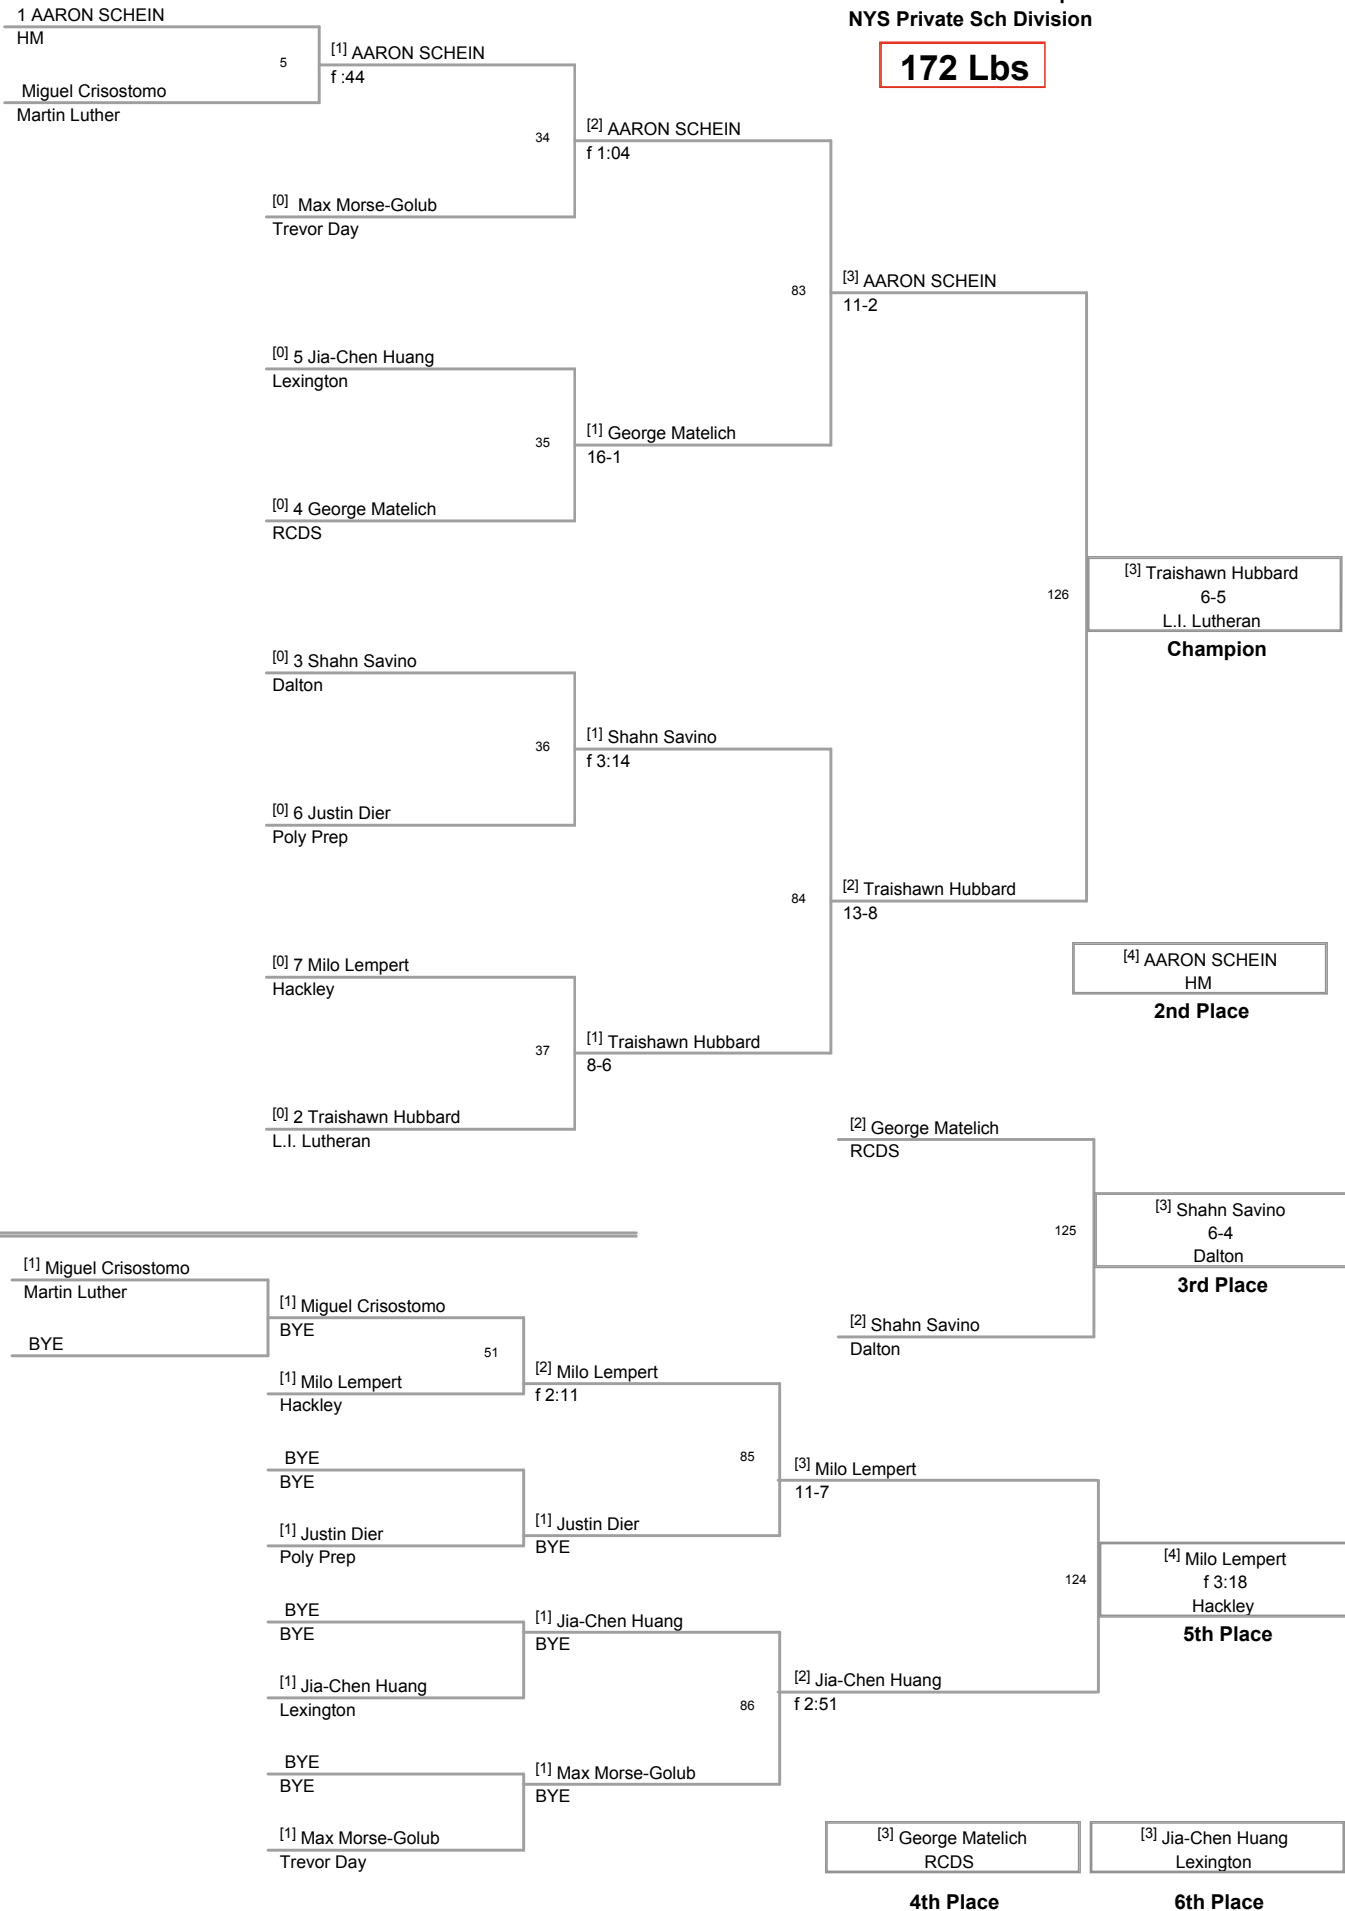

**S Private Schools Champion
NYS Private Sch Division**

172 Lbs