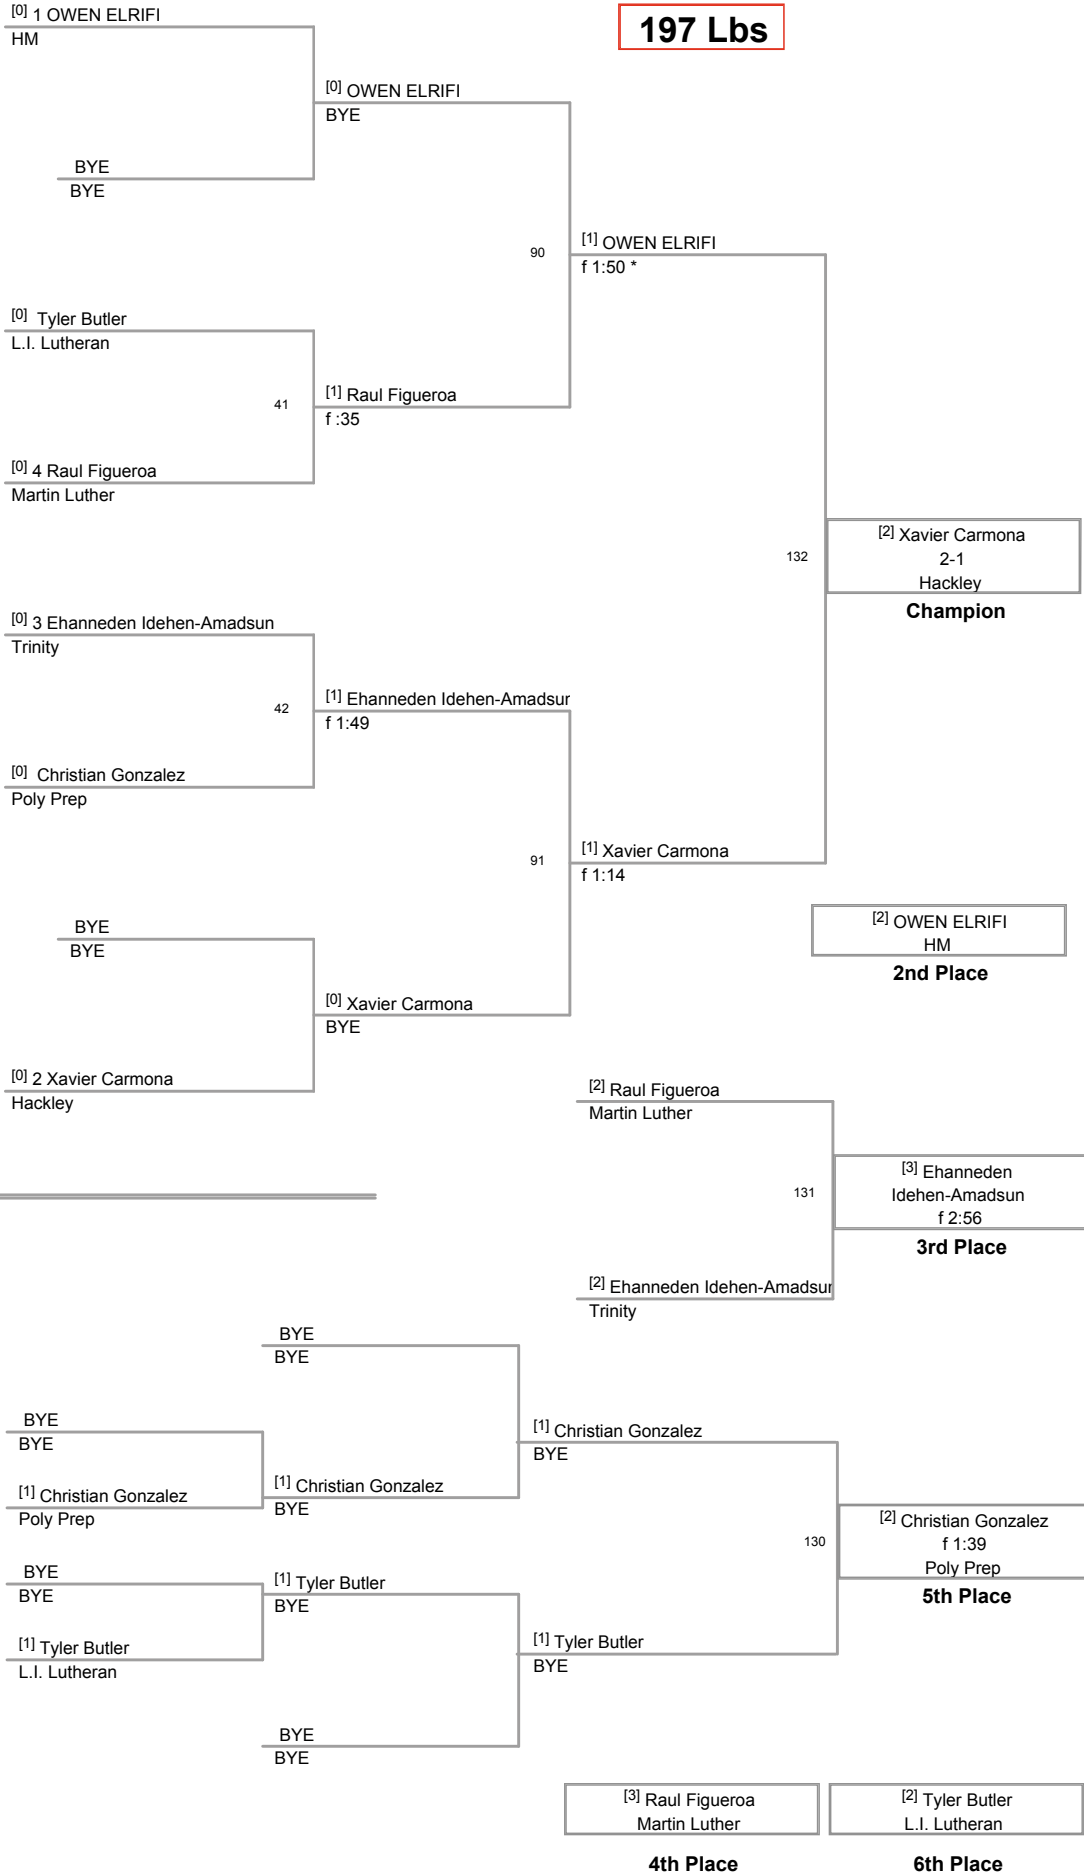

S Private Schools Champion
NYS Private Sch Division

197 Lbs