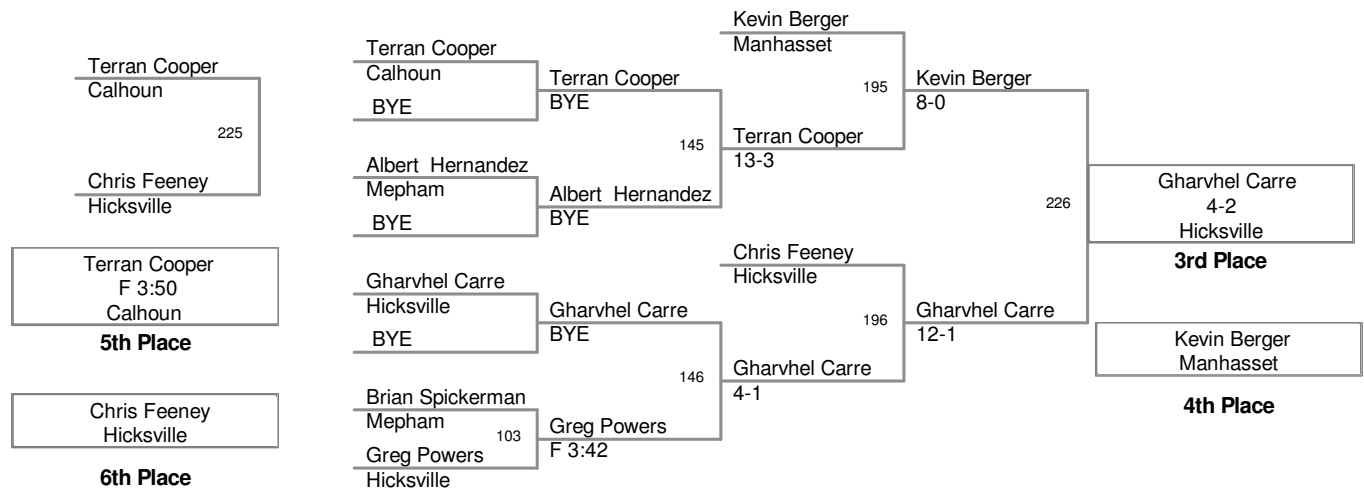

AT MEPHAM HS

99 Lbs

AT MEPHAM HS

106 Lbs

AT MEPHAM HS

113 Lbs

AT MEPHAM HS

120 Lbs