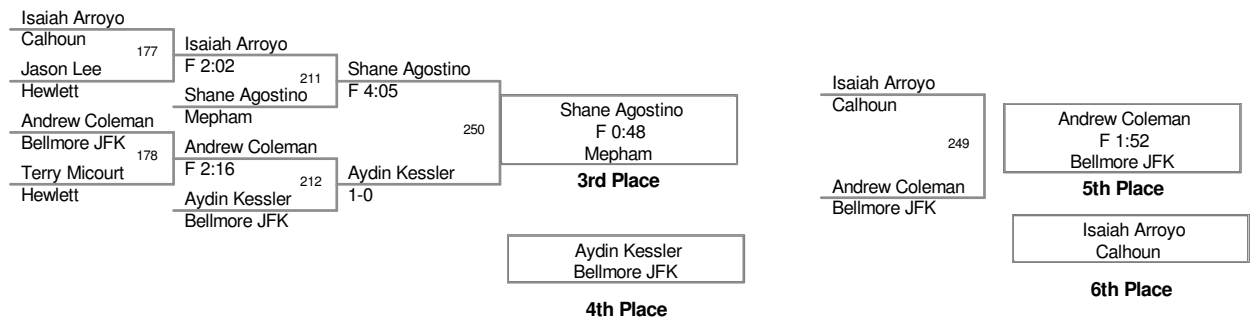

152 Lbs

AT MEPHAM HS

160 Lbs

AT MEPHAM HS

170 Lbs

AT MEPHAM HS

182 Lbs

AT MEPHAM HS