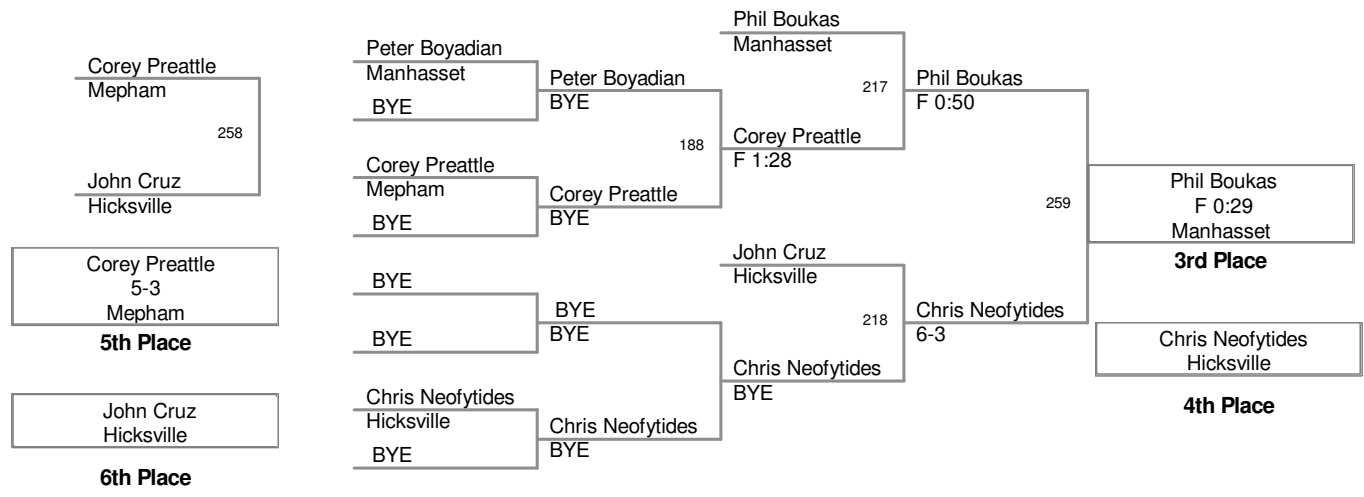

AT MEPHAM HS

220 Lbs