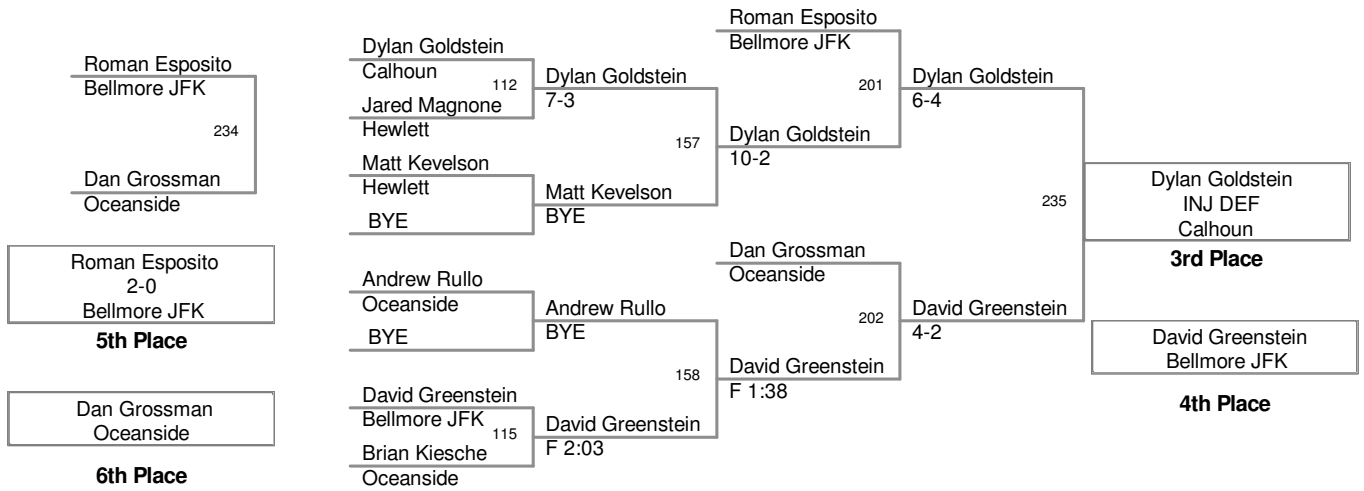

AT MEPHAM HS

132 Lbs