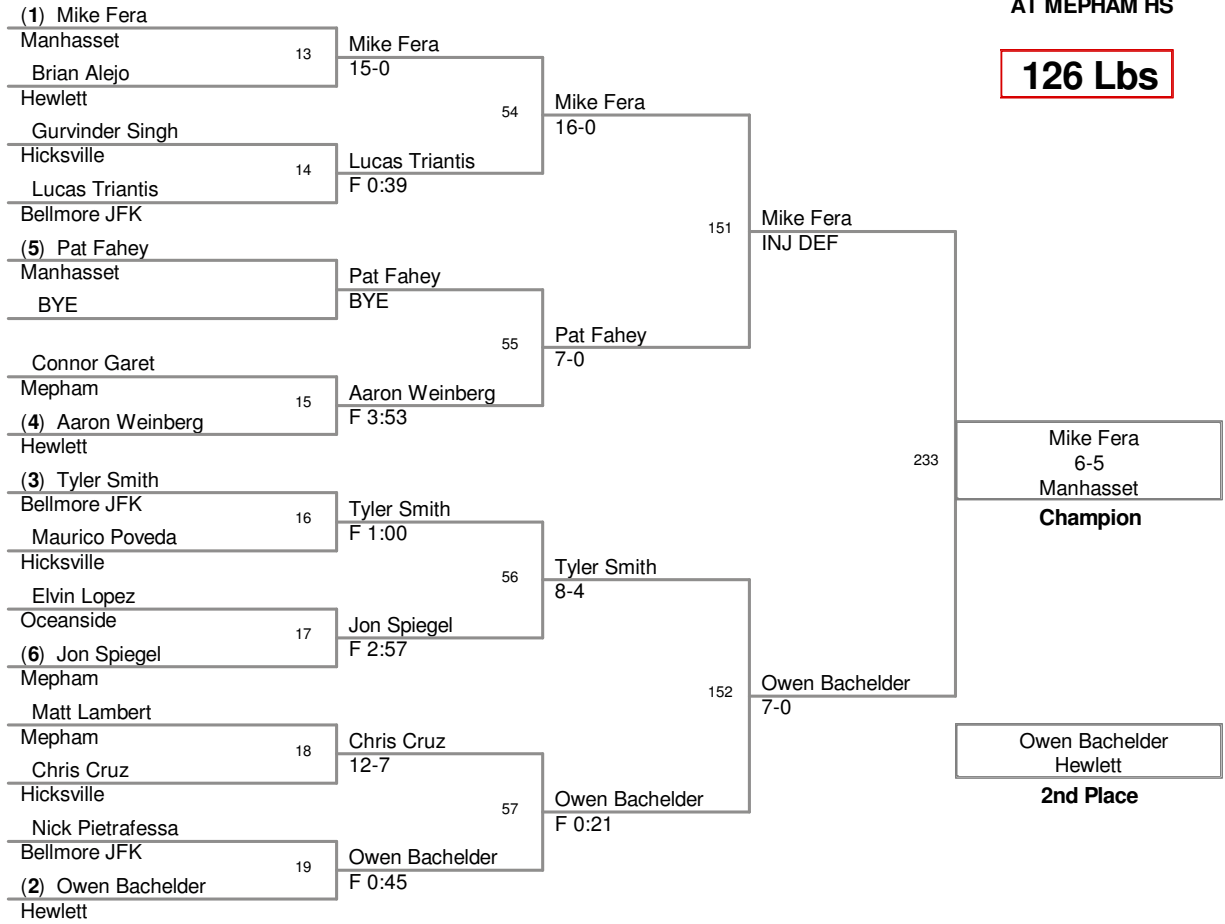

AT MEPHAM HS

126 Lbs