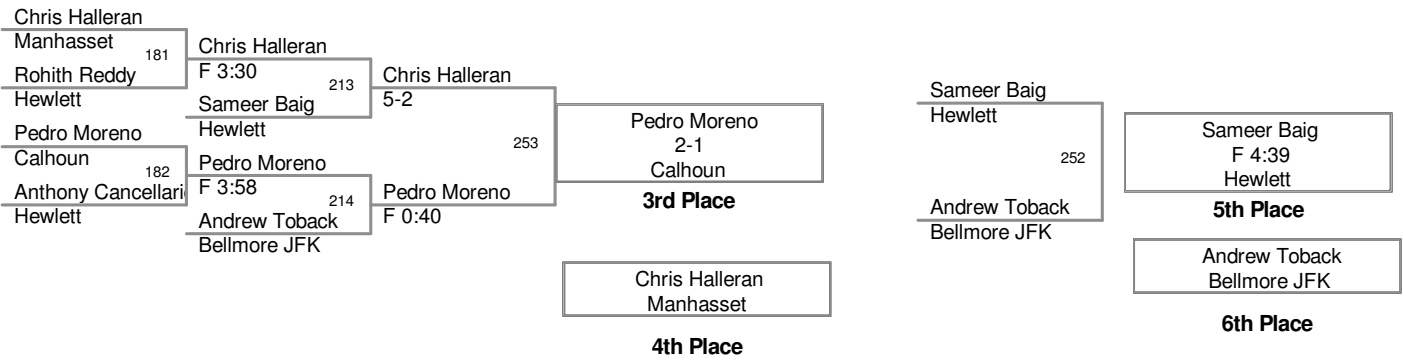

152 Lbs

AT MEPHAM HS

160 Lbs

AT MEPHAM HS

170 Lbs

AT MEPHAM HS

182 Lbs

AT MEPHAM HS