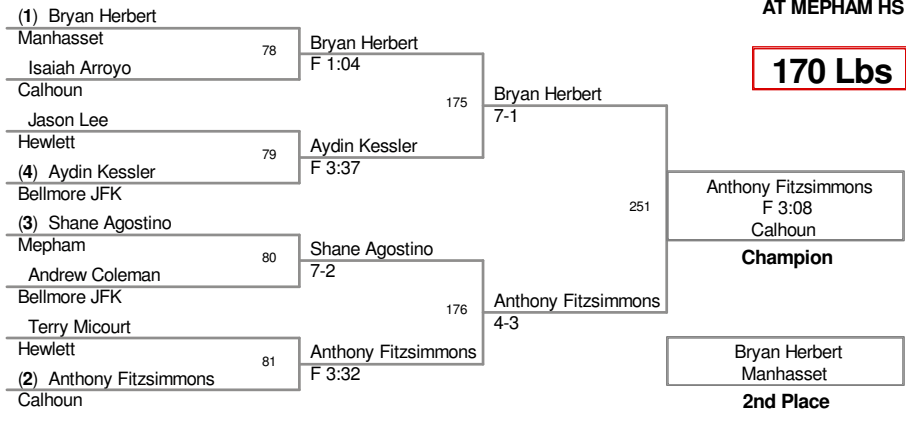

152 Lbs

AT MEPHAM HS

160 Lbs

AT MEPHAM HS

170 Lbs

AT MEPHAM HS

182 Lbs

AT MEPHAM HS