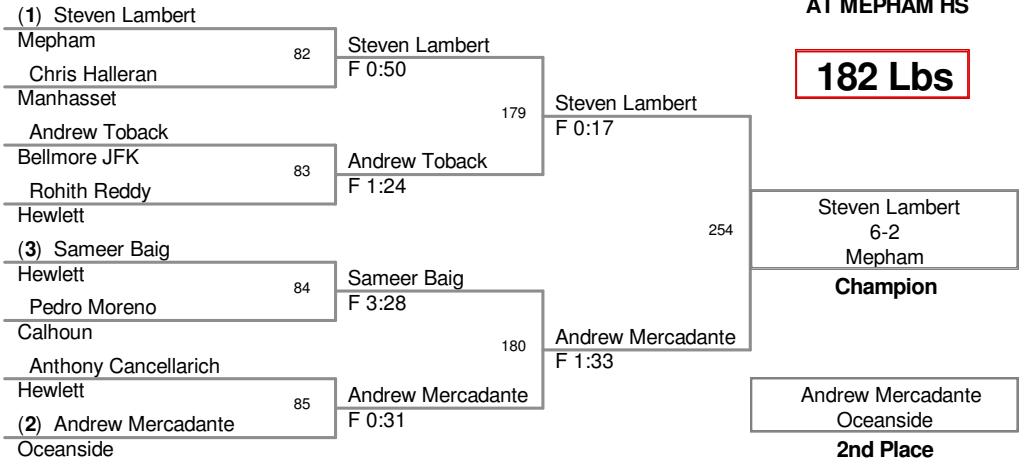

152 Lbs

AT MEPHAM HS

160 Lbs

AT MEPHAM HS

170 Lbs

AT MEPHAM HS

182 Lbs

AT MEPHAM HS