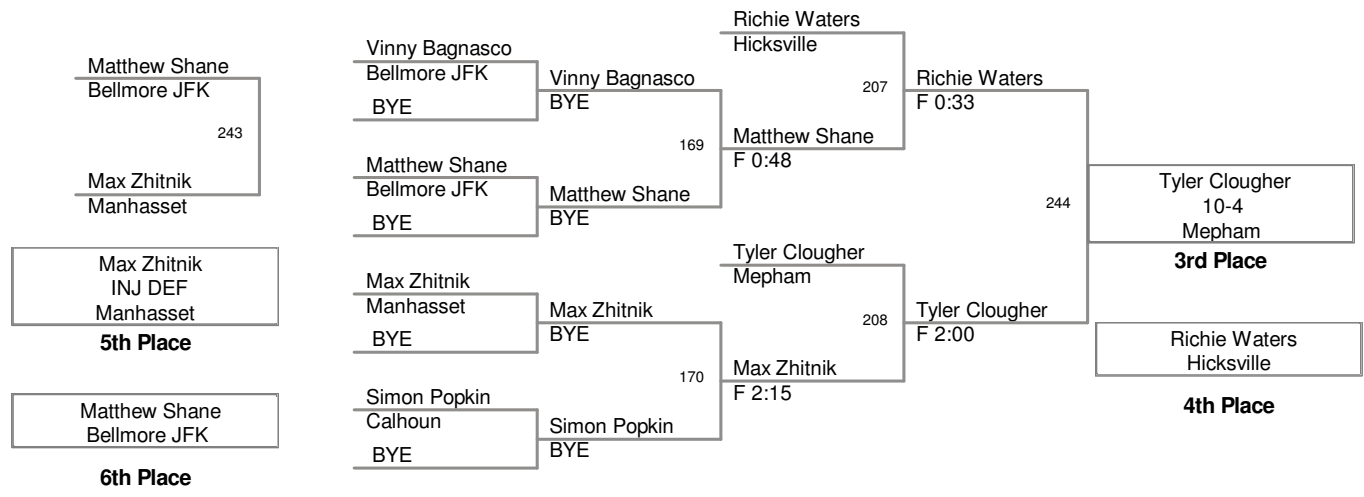

AT MEPHAM HS

152 Lbs