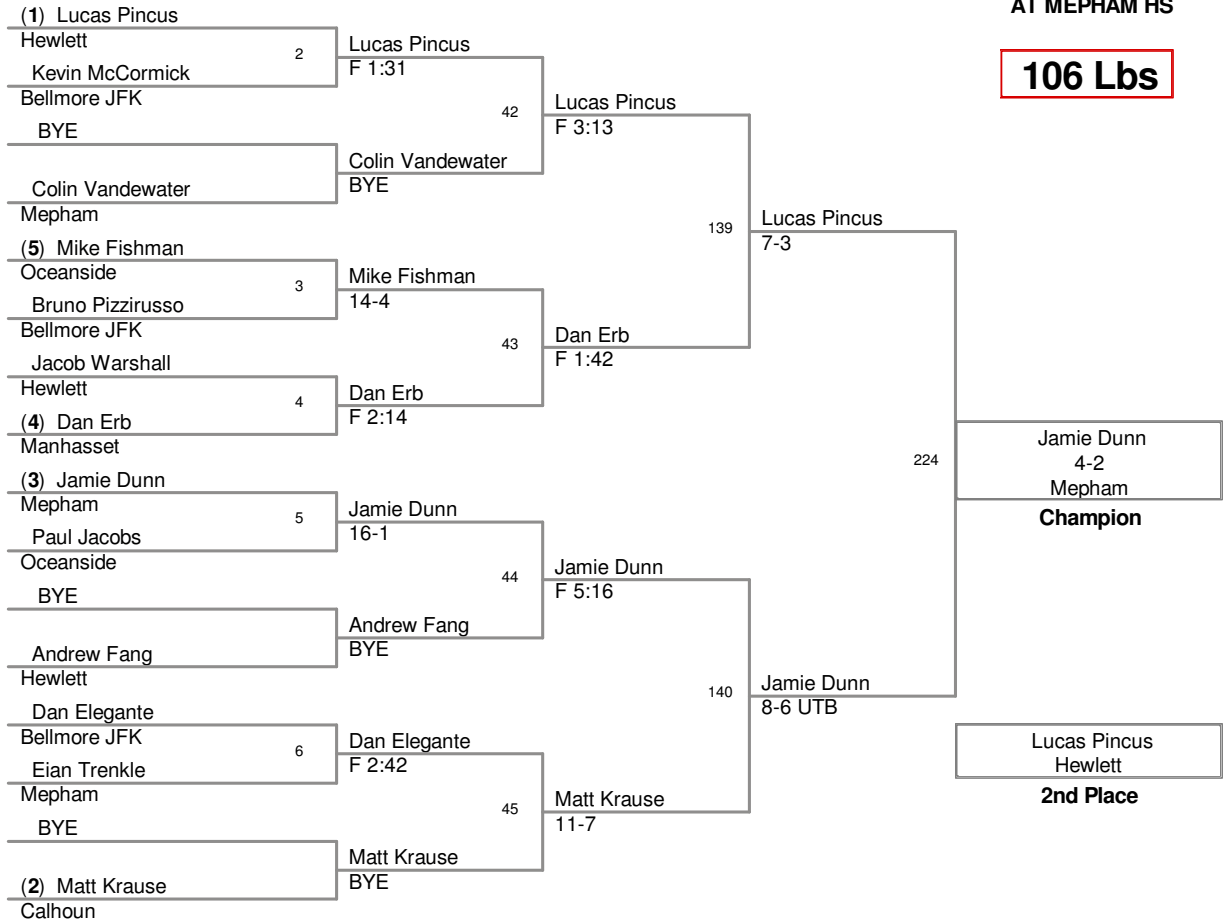

AT MEPHAM HS

99 Lbs

AT MEPHAM HS

106 Lbs

AT MEPHAM HS

113 Lbs

AT MEPHAM HS

120 Lbs