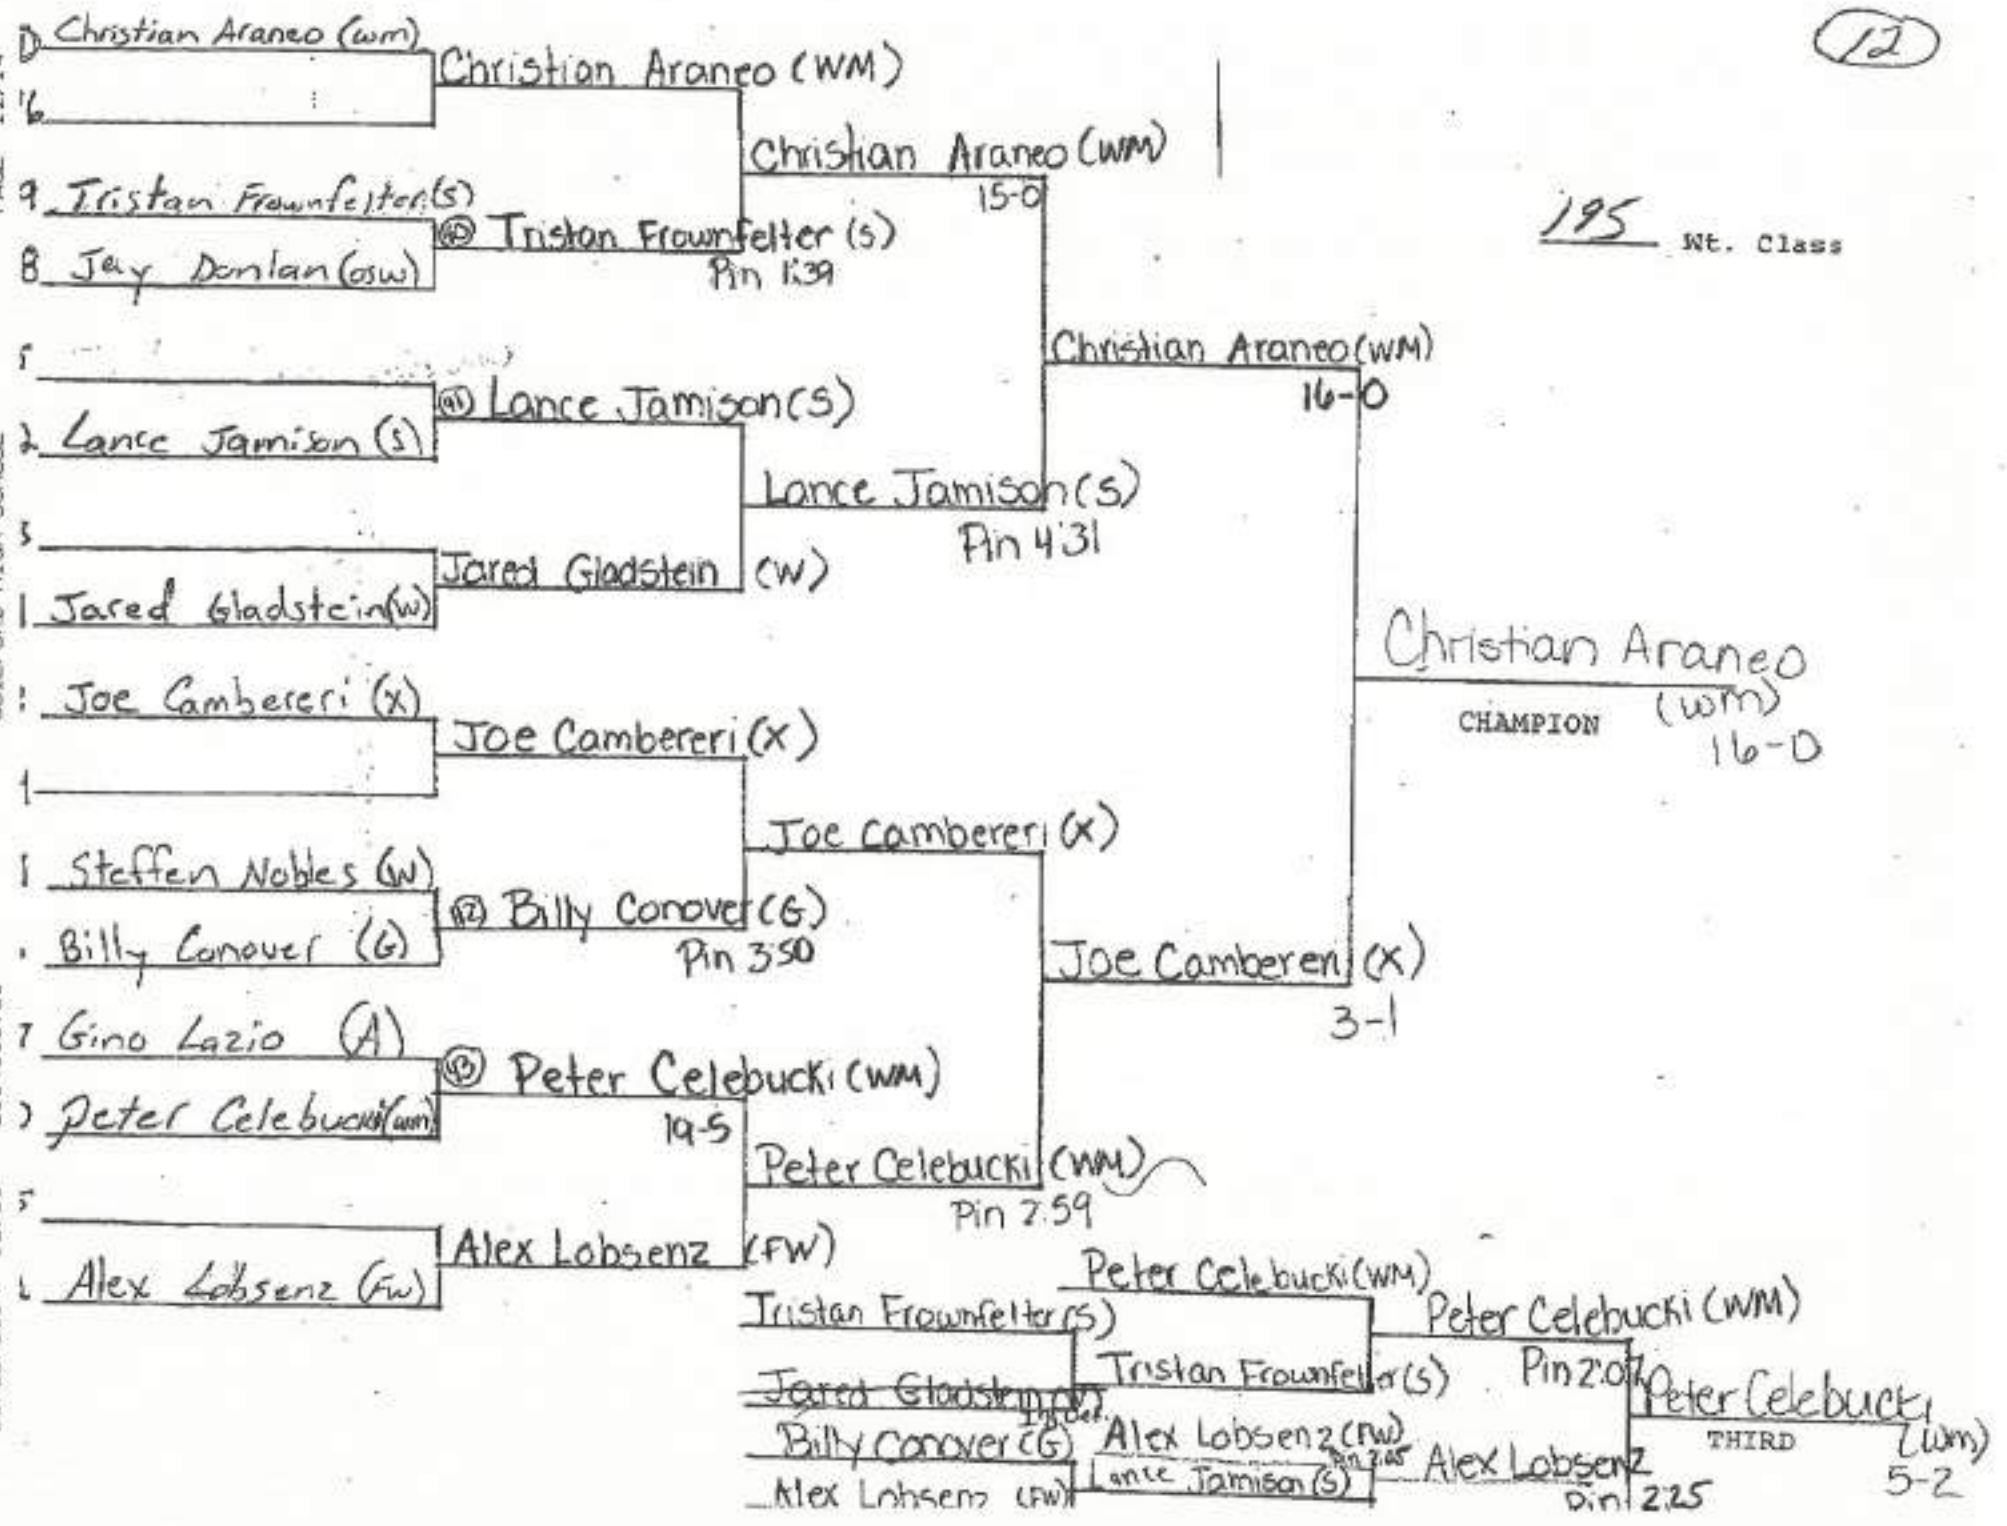

12/22/2014 12:09 2034536768 GUILDFORD HIGH SCHOOL PAGE 18/14

182 Wt. Class

PAGE 11/14

GUILDFORD HIGH SCHOOL

2034536768

12/22/2014 12:05

PAGE 17/14
GUILDFORD HIGH SCHOOL
2034536768
12/22/2014 12:09

220 Rt. Class

Nick Hope (A)

Nick Hope (A)
Pin 1:22

Kylani Walker (S)

Kylani Walker (S)

Nick Hope (A)

CHAMPION

Ethan Brooks (A)

Ethan Brooks (A)