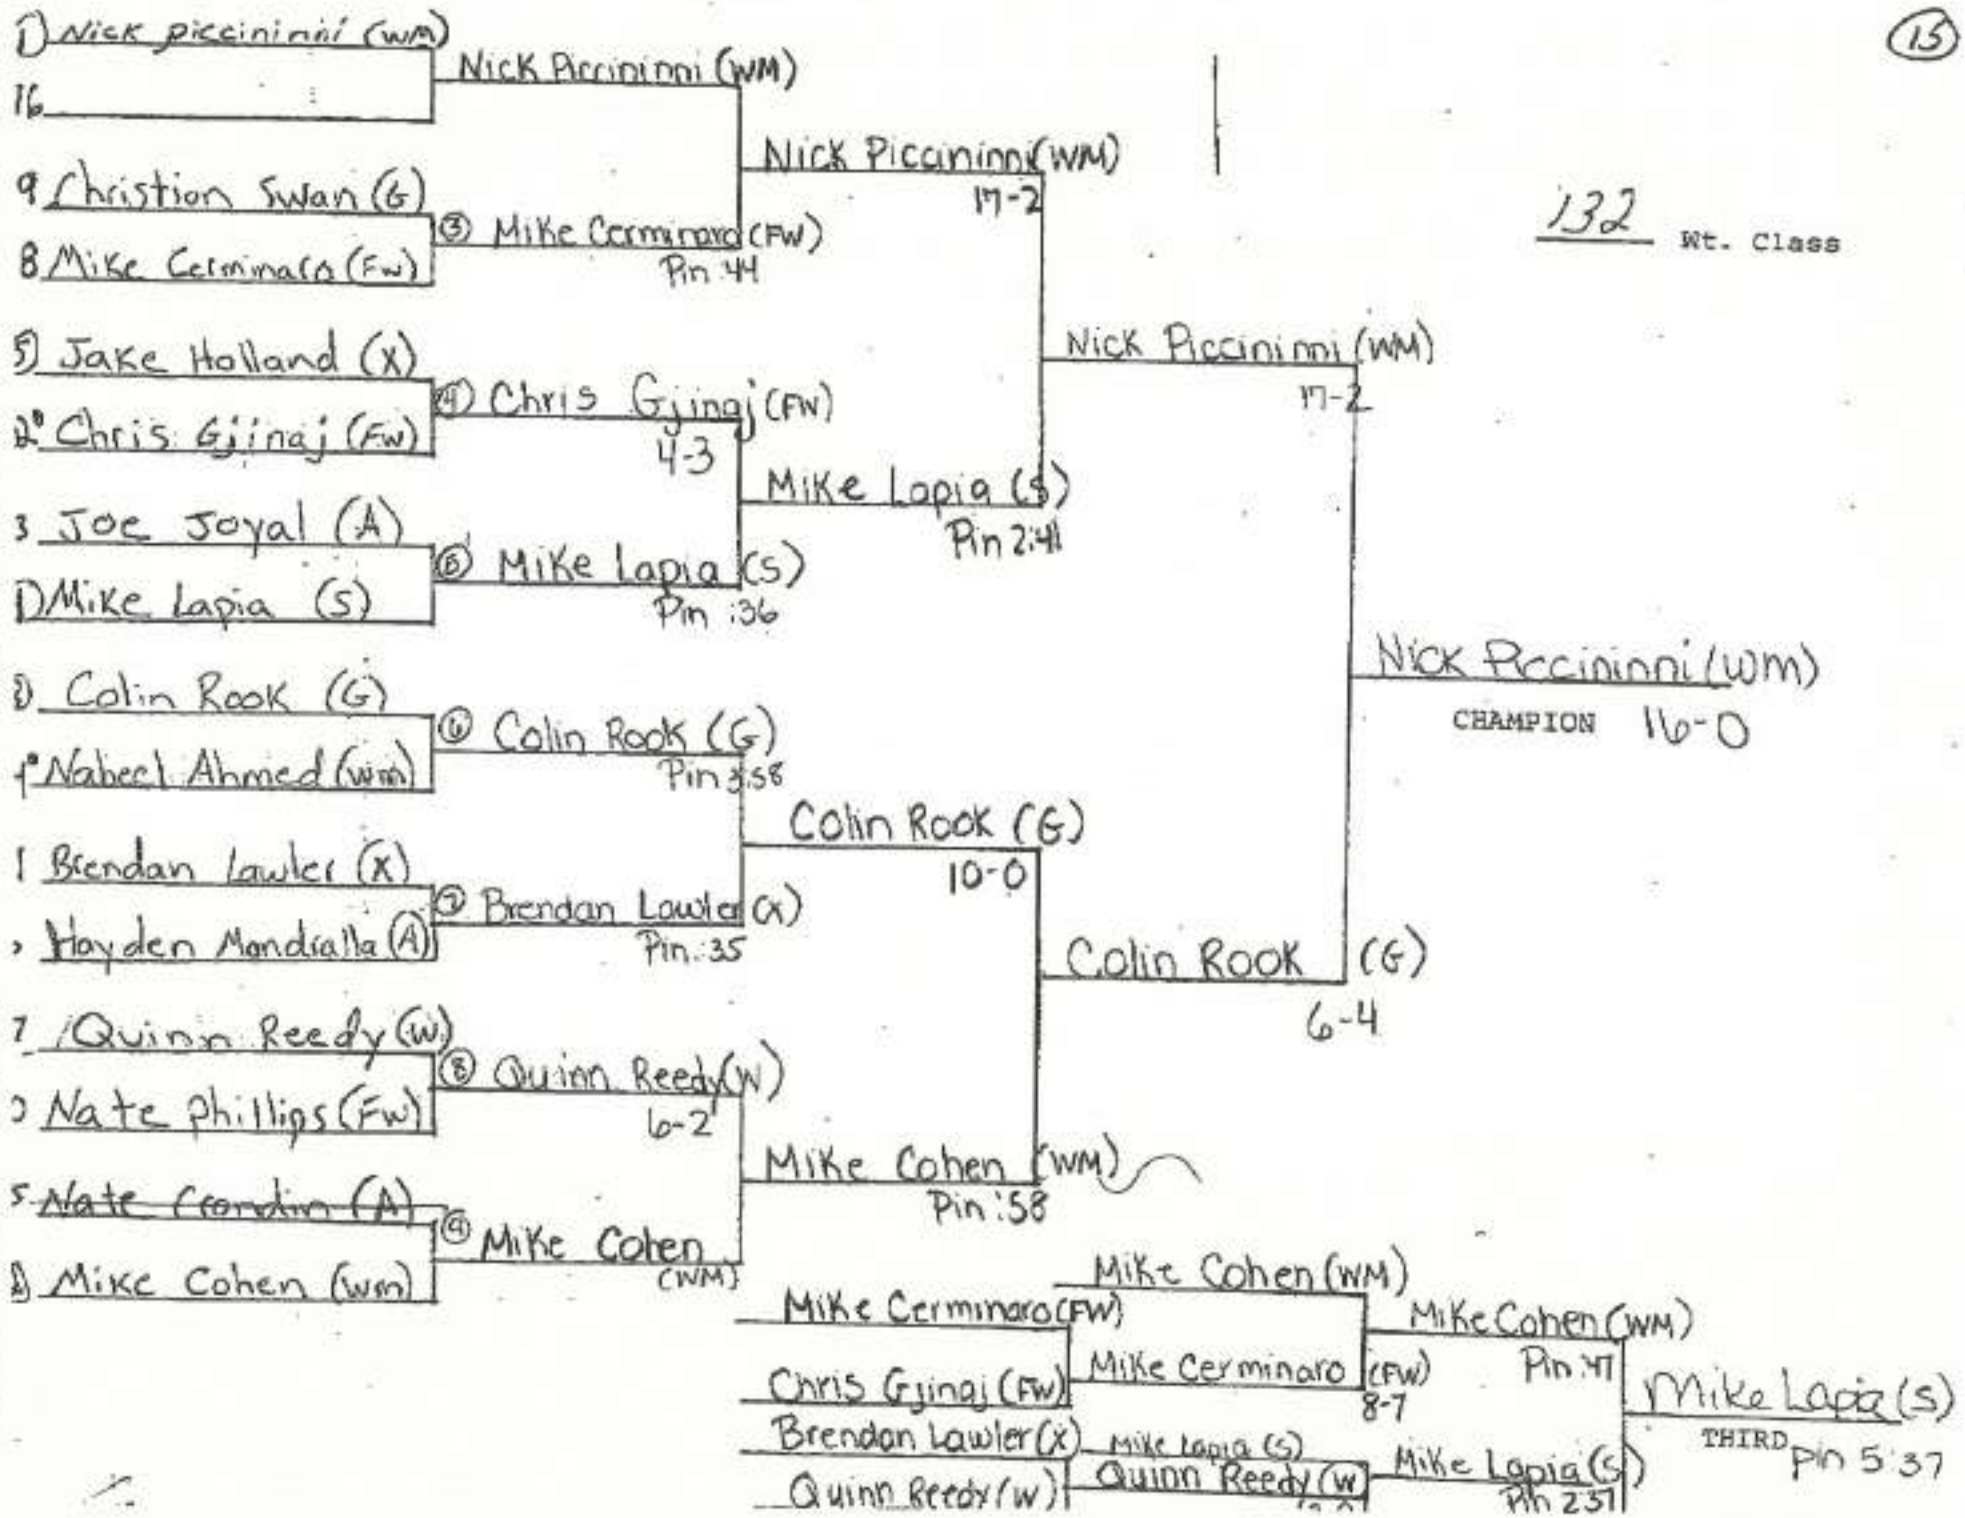

106 Wt. Class

113 Wt. Class

120 Wt. Class

PAGE 83/14
GUILFORD HIGH SCHOOL
2034536768
12/22/2014 12:05

126 Wt. Class

PAGE 84/14

GUILFORD HIGH SCHOOL

2034536768

12/22/2014 12:09

132 Wt. Class

PAGE 05/14
GUILFORD HIGH SCHOOL
2034536768
12/22/2014 12:09

138 Wt. Class

PAGE 06/14

GUILFORD HIGH SCHOOL

2034536768

12/22/2014 12:09

Nick Hope (A)

Nick Hope (A)
Pin 1:22

Kylani Walker (S)

Kylani Walker (S)

Nick Hope (A)

CHAMPION

Ethan Brooks (A)

Ethan Brooks (A)

Tyler Mazut (FW)
Pin 1:24

Tyler Mazut (FW)

Ethan Brooks (A)

Ethan Brooks (A)
Pin: 59

Robert Godsey (G)
Robert Godsey (G)

Kylani Walker (S)

Kylani Walker (S)
Kylani Walker (S)

THIRD
pin 4:30