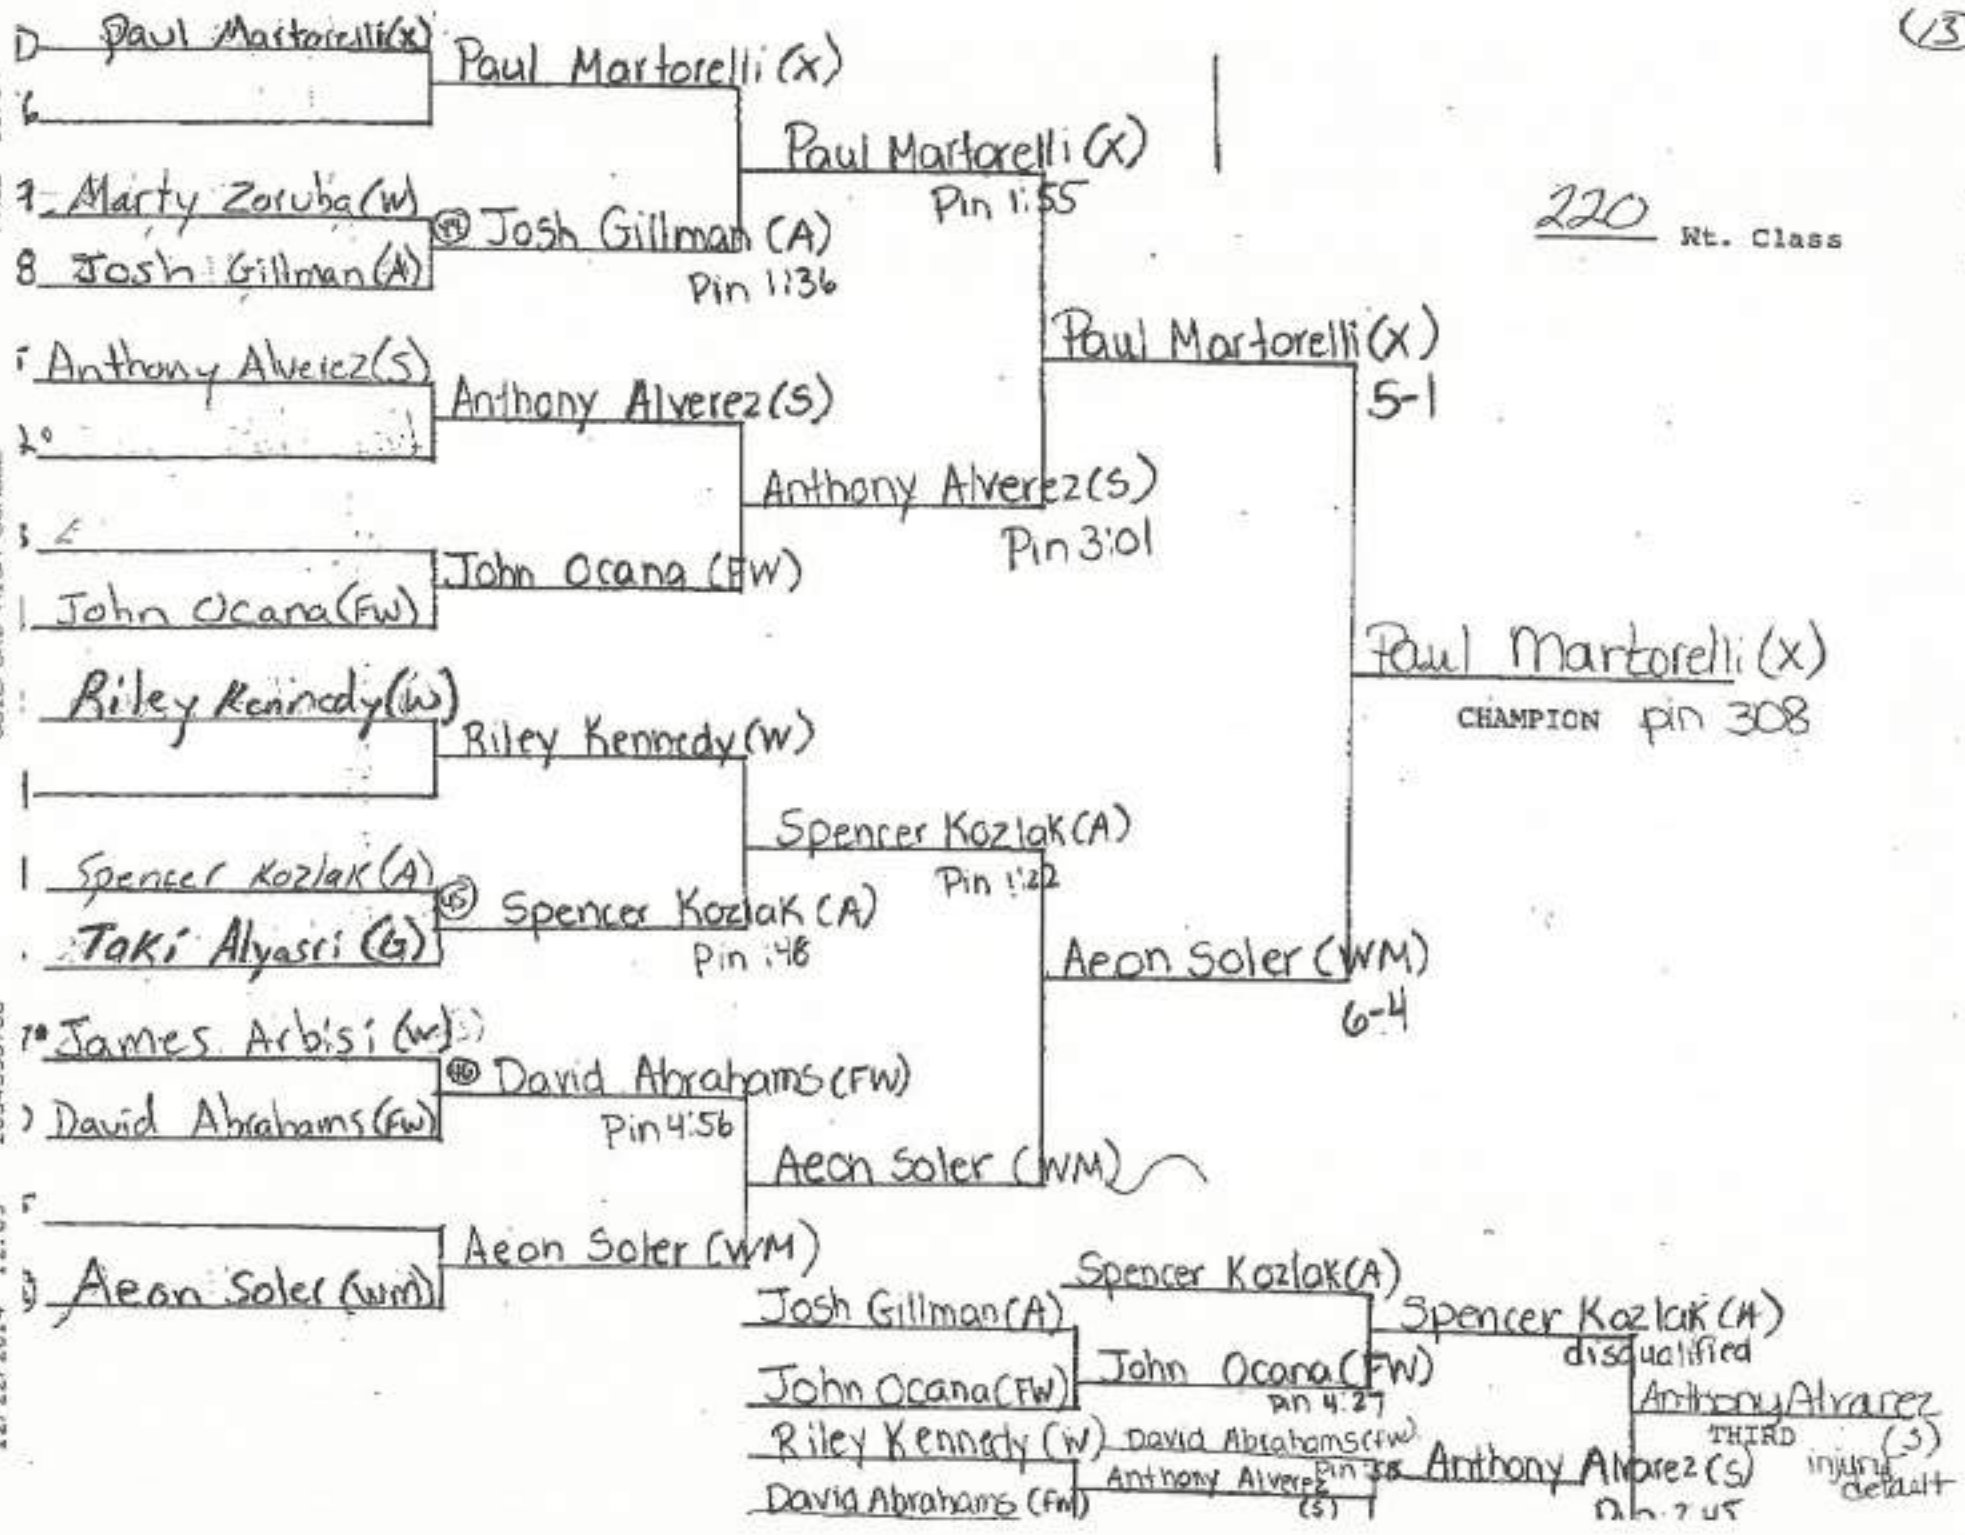

12/22/2014 12:09 2034536768 GUILDFORD HIGH SCHOOL PAGE 18/14

182 Wt. Class

PAGE 11/14

GUILDFORD HIGH SCHOOL

2034536768

12/22/2014 12:05

PAGE 17/14
GUILDFORD HIGH SCHOOL
2034536768
12/22/2014 12:09

220 Rt. Class

Nick Hope (A)

Nick Hope (A)
Pin 1:22

Kylani Walker (S)

Kylani Walker (S)

Nick Hope (A)

CHAMPION

Ethan Brooks (A)

Ethan Brooks (A)