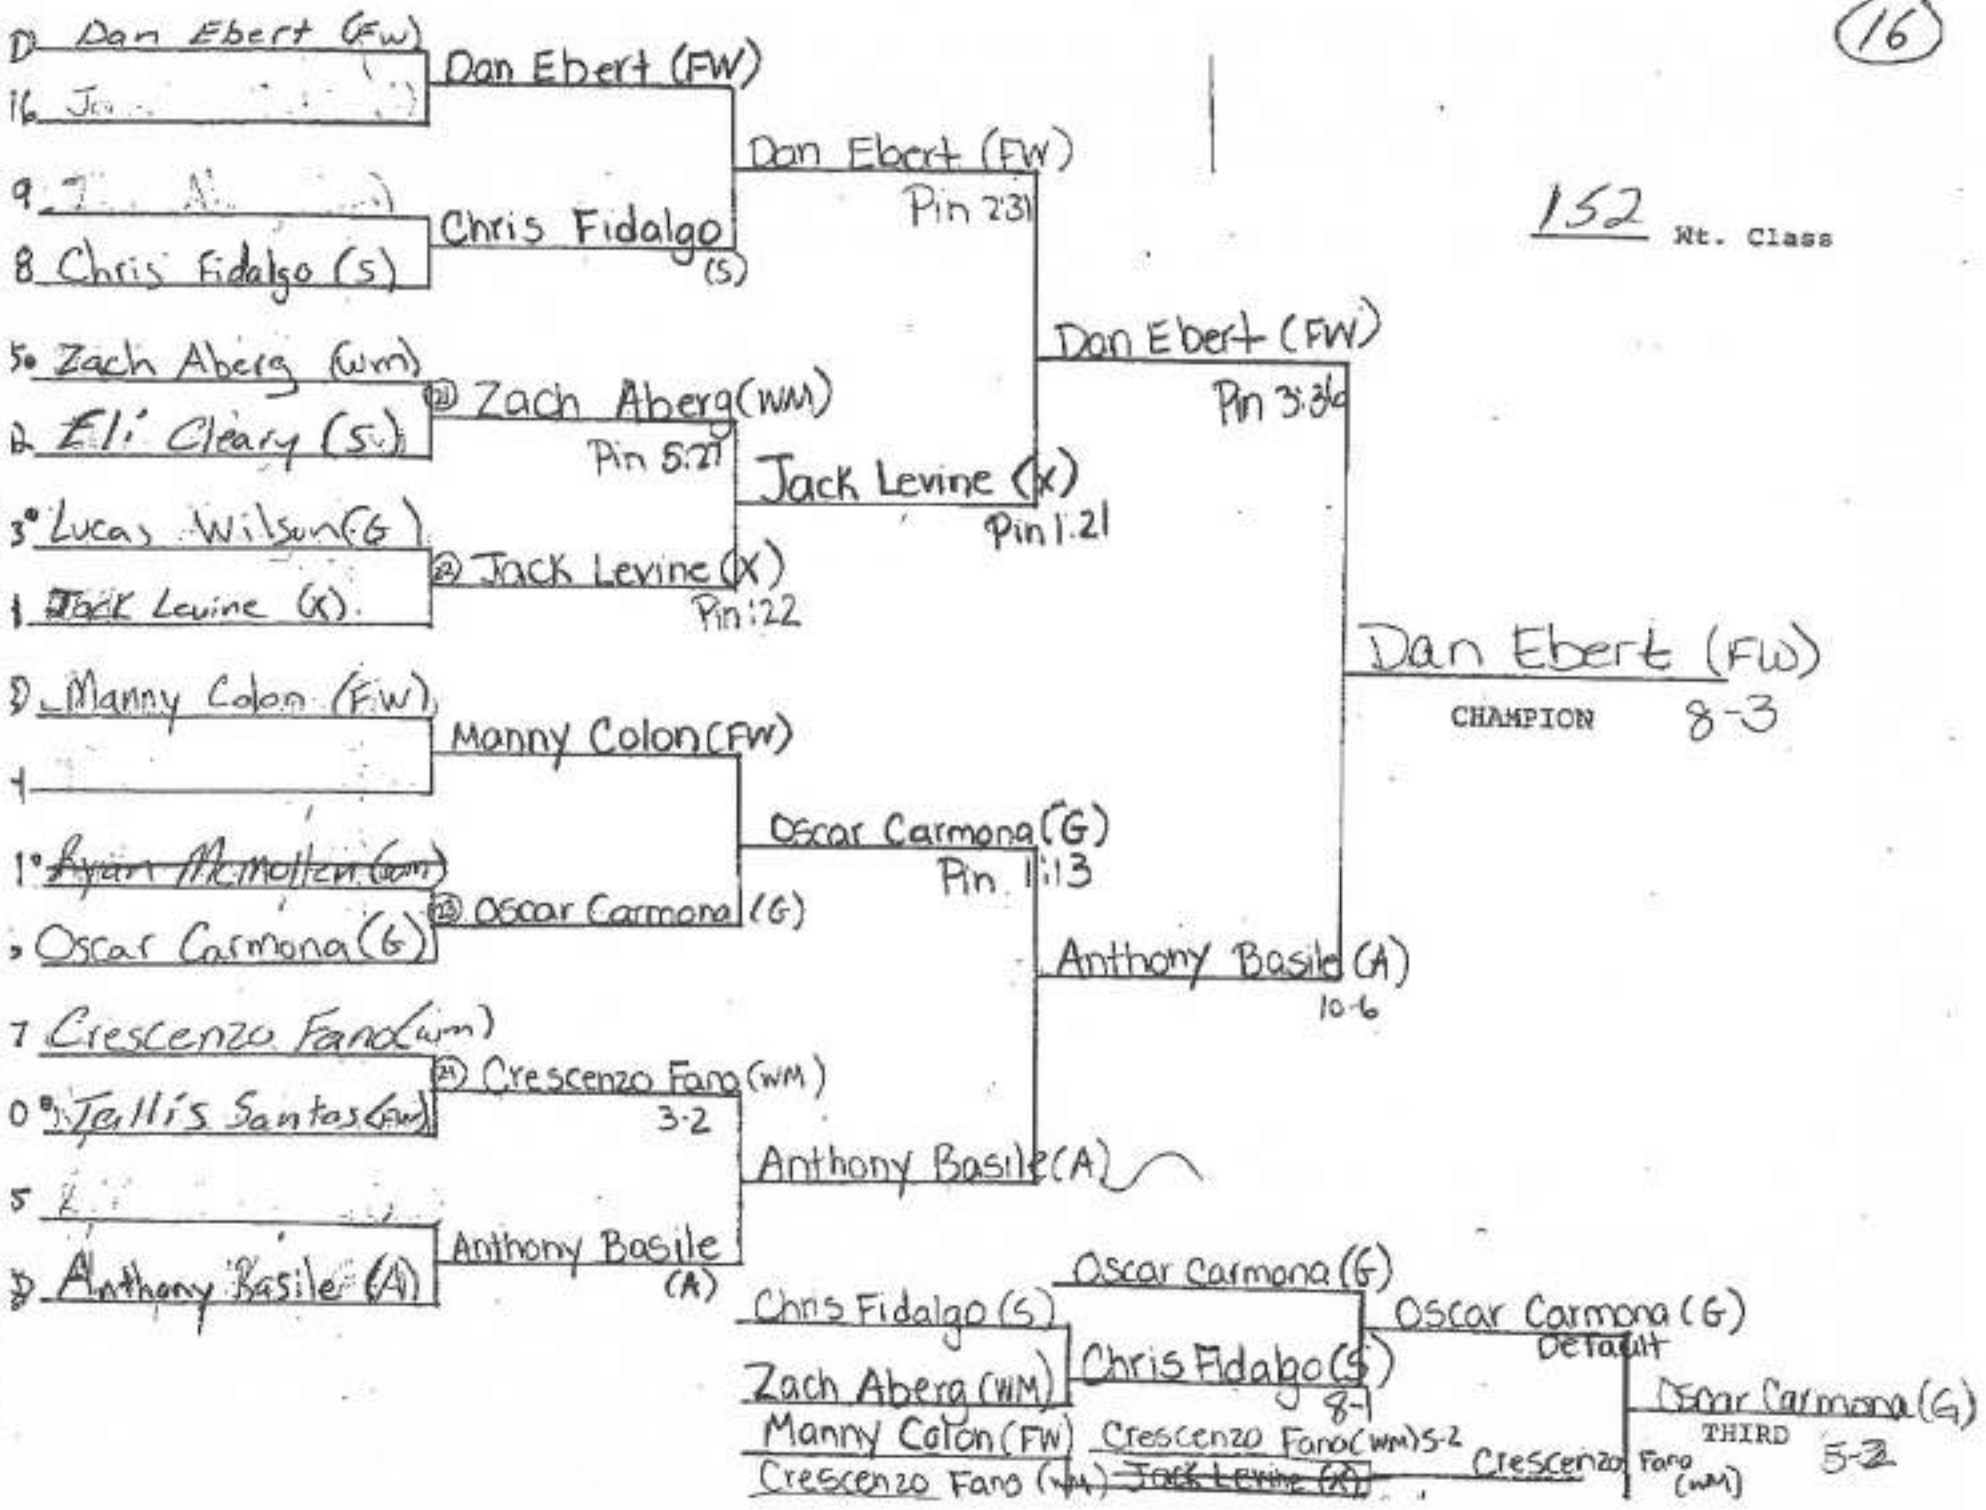

152 Wt. Class

PAGE 08/14

GUILDFORD HIGH SCHOOL

2034536768

12/22/2014 12:09