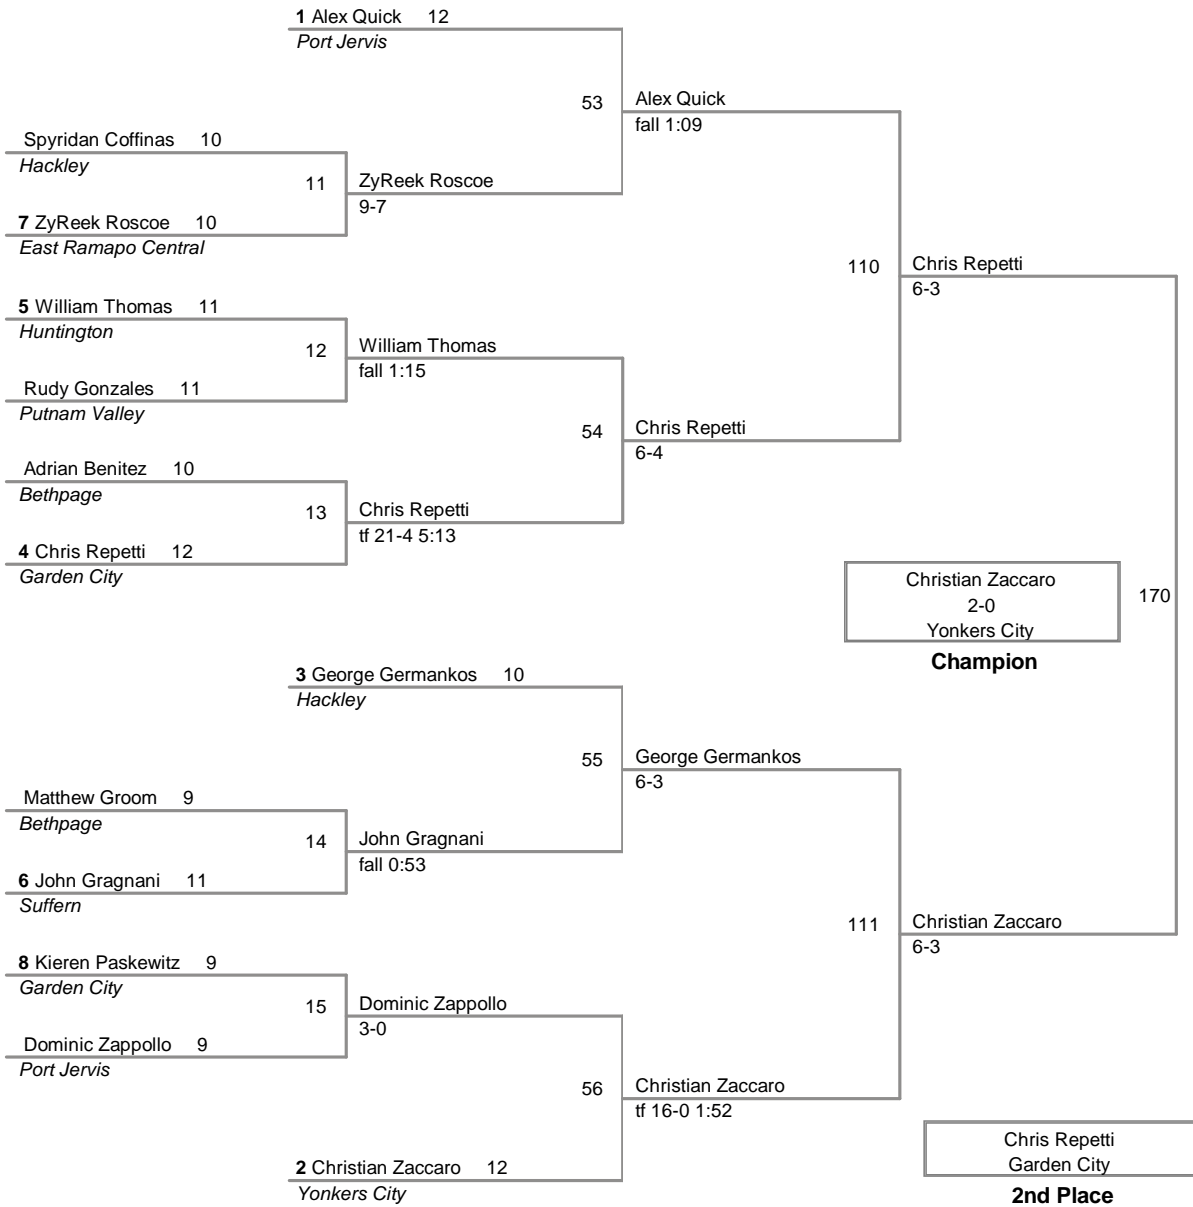

145 Lbs

113A Adrian Benitez Bethpage fall 2:00
113B Matthew Groom Bethpage fall 0:18

Rudy Gonzalez Putnam Valley
Kieren Paskewitz Garden City