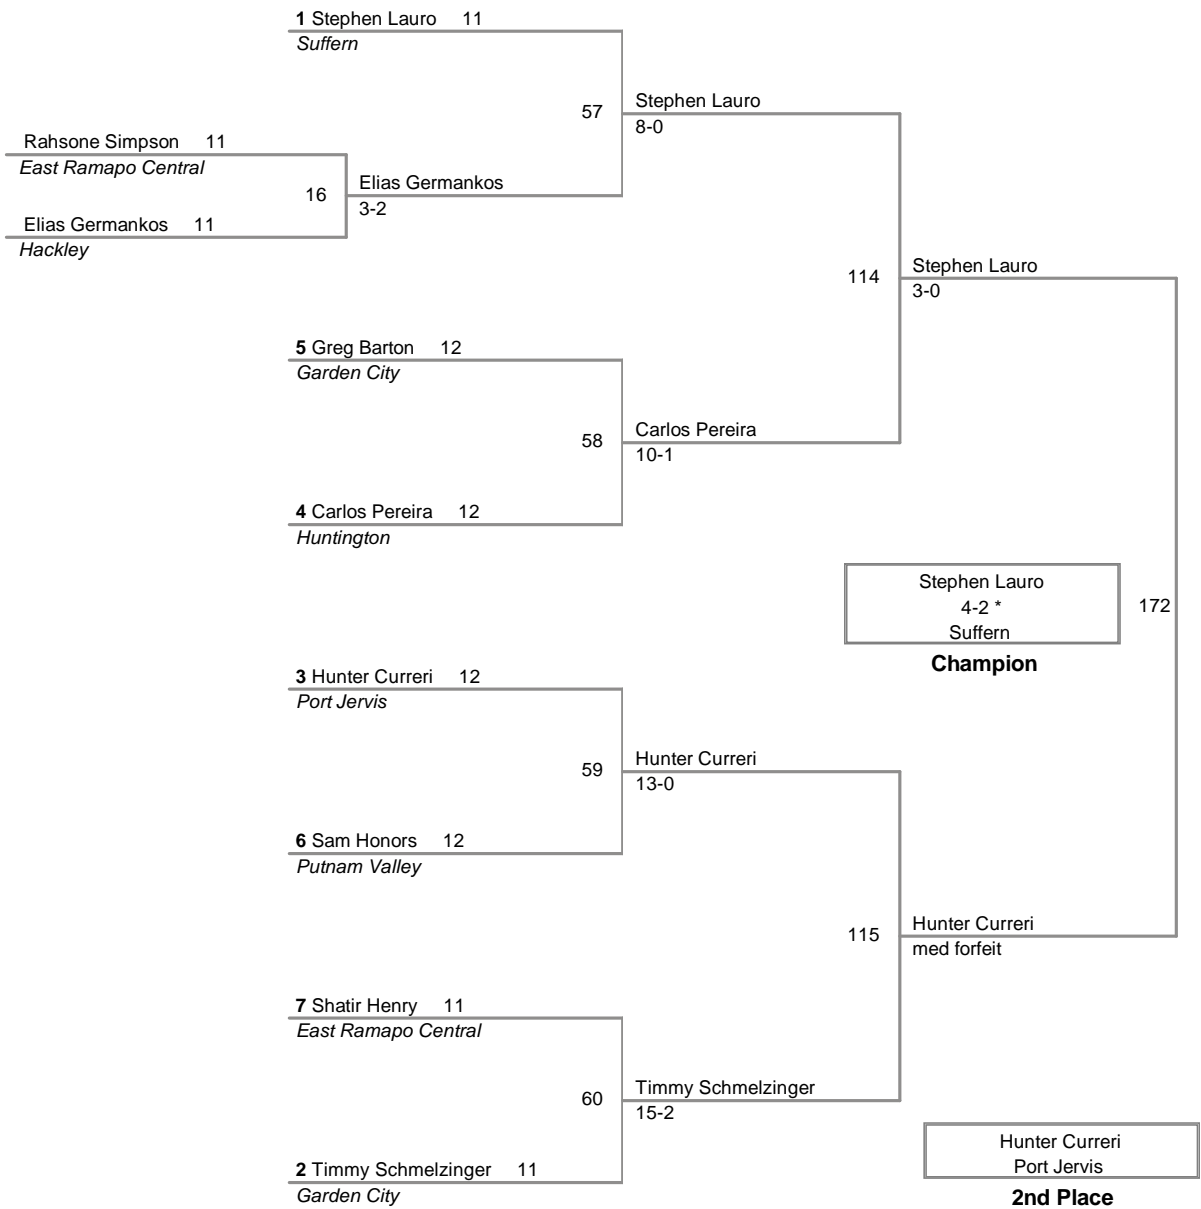

152 Lbs

139B Elias Germankos Hackley 5-3 Rashone Simpson East Ramapo Central