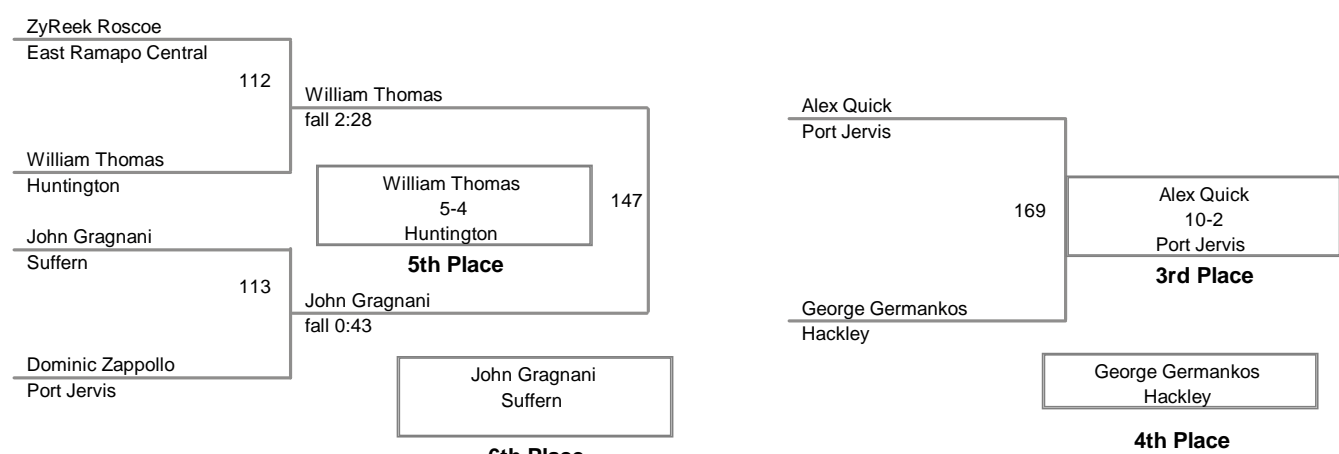

145 Lbs

113A Adrian Benitez Bethpage fall 2:00
113B Matthew Groom Bethpage fall 0:18

Rudy Gonzalez Putnam Valley
Kieren Paskewitz Garden City