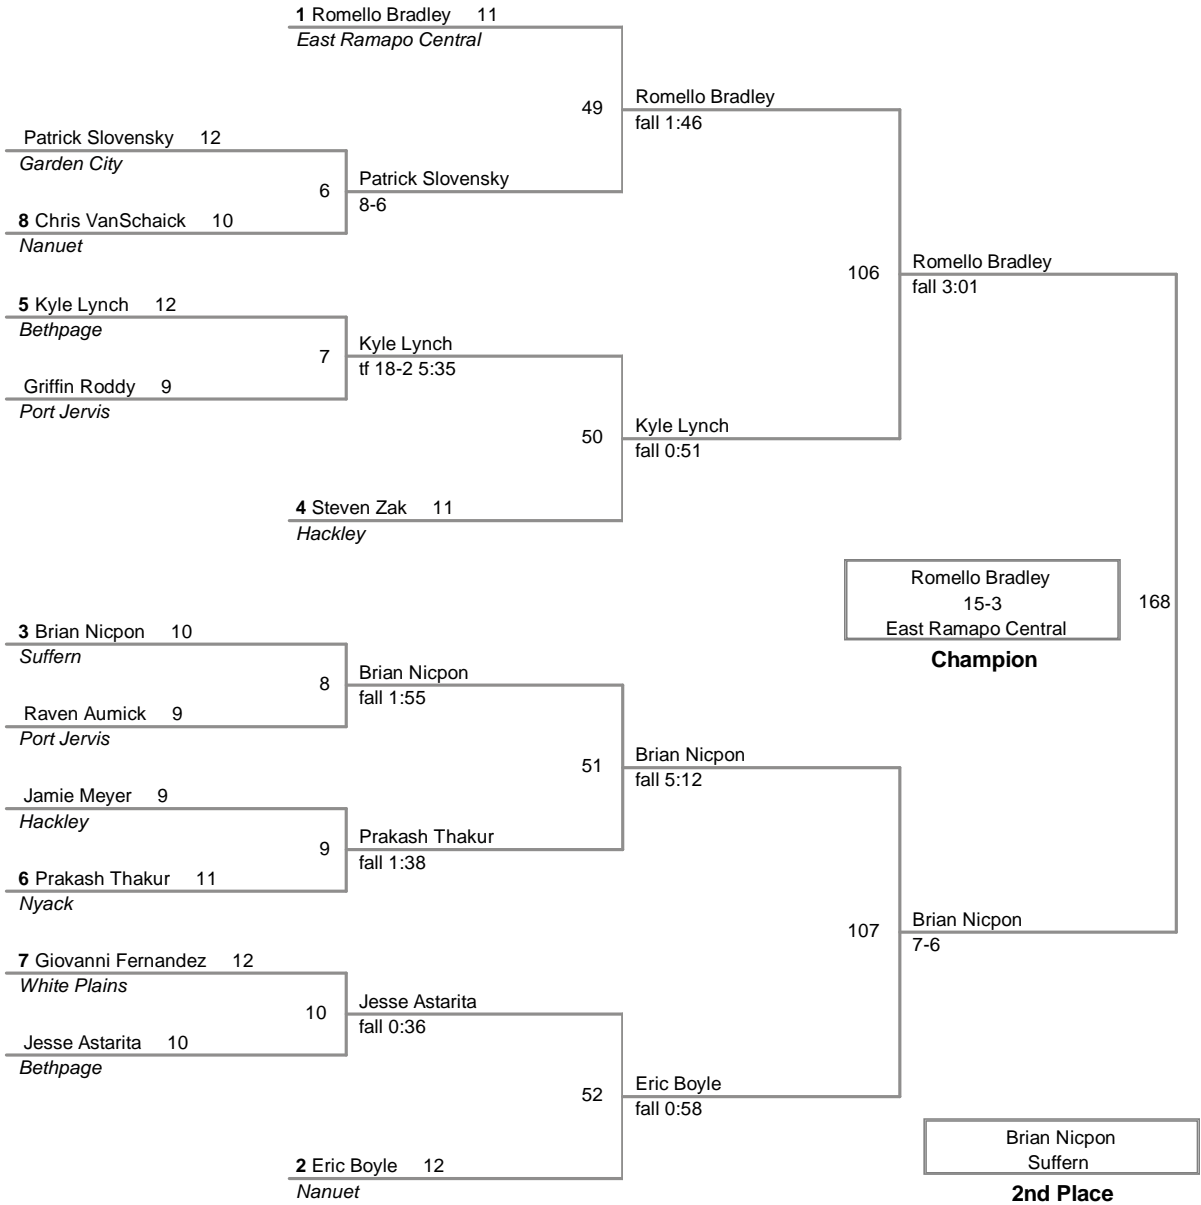

138 Lbs

109A Chris VanSchaick	Nanuet	md 15-2	Griffin Roddy	Port Jervis
109B Jamie Meyer	Hackley	fall 1:57	Raven Aumick	Port Jervis
109C Spyridan Coffinas	Hackley	fall 3:00	Giovanni Fernandez	White Plains