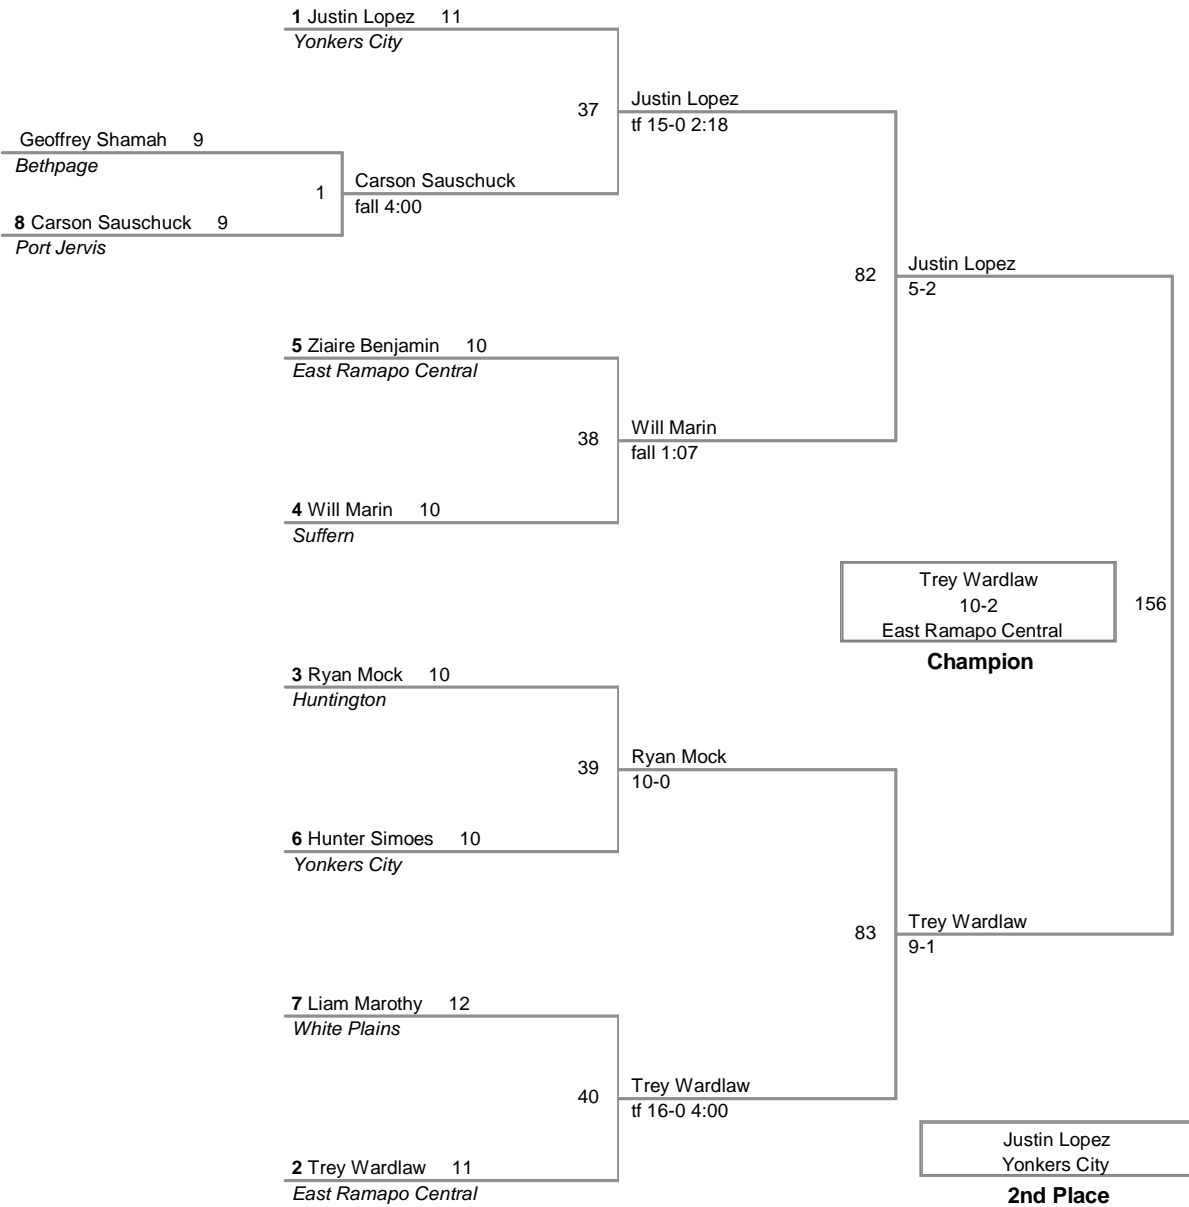

*3 team points deducted for unsportsmanlike conduct

**1 team point deducted for unsportsmanlike conduct

Outstanding Wrestler Award - John Arceri Huntington 113lbs

99 Lbs

139A Ziaire Benjamin East Ramapo Central fall 0:42 Geoffrey Shamah Bethpage