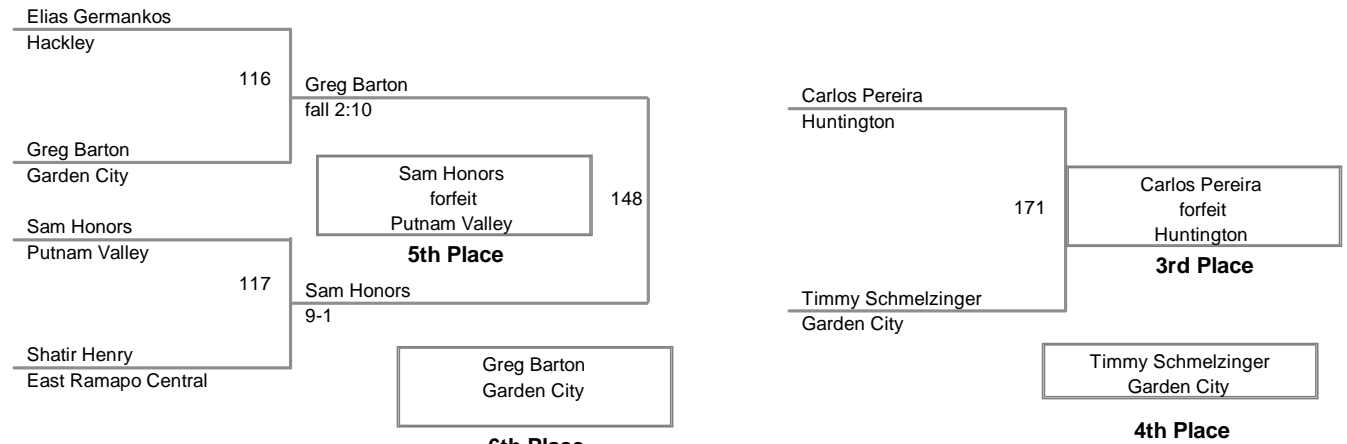

*3 team points deducted for unsportsmanlike conduct

**1 team point deducted for unsportsmanlike conduct

Outstanding Wrestler Award - John Arceri Huntington 113lbs

99 Lbs

139A Ziaire Benjamin East Ramapo Central fall 0:42 Geoffrey Shamah Bethpage

106 Lbs

113 Lbs

120 Lbs

126 Lbs

132 Lbs

105A Alexis Diaz East Ramapo Central fall 0:45 Giovanni Crispi Hackley
105B Tyler Meyer Hackley fall 2:13 Ryan Postiglione Huntington

138 Lbs

109A Chris VanSchaick	Nanuet	md 15-2	Griffin Roddy	Port Jervis
109B Jamie Meyer	Hackley	fall 1:57	Raven Aumick	Port Jervis
109C Spyridan Coffinas	Hackley	fall 3:00	Giovanni Fernandez	White Plains

145 Lbs

113A Adrian Benitez Bethpage fall 2:00
113B Matthew Groom Bethpage fall 0:18

Rudy Gonzalez Putnam Valley
Kieren Paskewitz Garden City

152 Lbs

139B Elias Germankos Hackley 5-3 Rashone Simpson East Ramapo Central