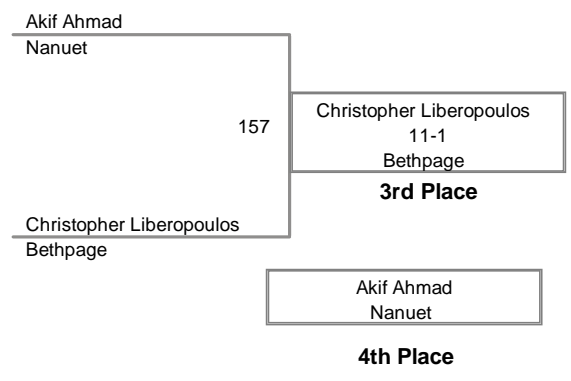

*3 team points deducted for unsportsmanlike conduct

**1 team point deducted for unsportsmanlike conduct

Outstanding Wrestler Award - John Arceri Huntington 113lbs

99 Lbs

139A Ziaire Benjamin East Ramapo Central fall 0:42 Geoffrey Shamah Bethpage

106 Lbs

113 Lbs

120 Lbs

126 Lbs

132 Lbs

105A Alexis Diaz East Ramapo Central fall 0:45 Giovanni Crispi Hackley
105B Tyler Meyer Hackley fall 2:13 Ryan Postiglione Huntington

138 Lbs

109A Chris VanSchaick	Nanuet	md 15-2	Griffin Roddy	Port Jervis
109B Jamie Meyer	Hackley	fall 1:57	Raven Aumick	Port Jervis
109C Spyridan Coffinas	Hackley	fall 3:00	Giovanni Fernandez	White Plains