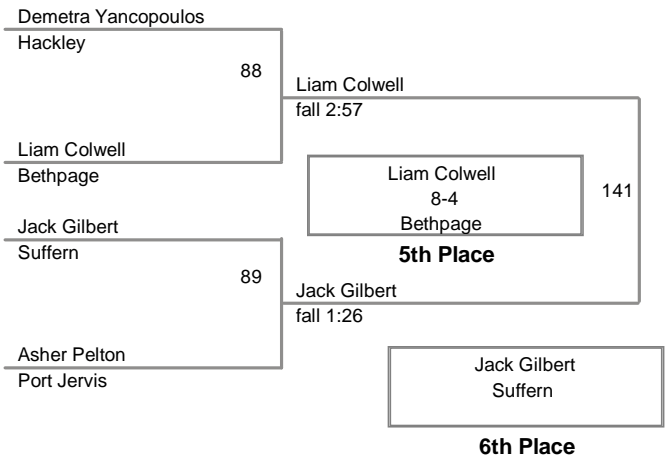

*3 team points deducted for unsportsmanlike conduct

**1 team point deducted for unsportsmanlike conduct

Outstanding Wrestler Award - John Arceri Huntington 113lbs

99 Lbs

139A Ziaire Benjamin East Ramapo Central fall 0:42 Geoffrey Shamah Bethpage

106 Lbs

113 Lbs

120 Lbs

126 Lbs

132 Lbs

105A Alexis Diaz East Ramapo Central fall 0:45 Giovanni Crispi Hackley
105B Tyler Meyer Hackley fall 2:13 Ryan Postiglione Huntington

138 Lbs

109A Chris VanSchaick	Nanuet	md 15-2	Griffin Roddy	Port Jervis
109B Jamie Meyer	Hackley	fall 1:57	Raven Aumick	Port Jervis
109C Spyridan Coffinas	Hackley	fall 3:00	Giovanni Fernandez	White Plains