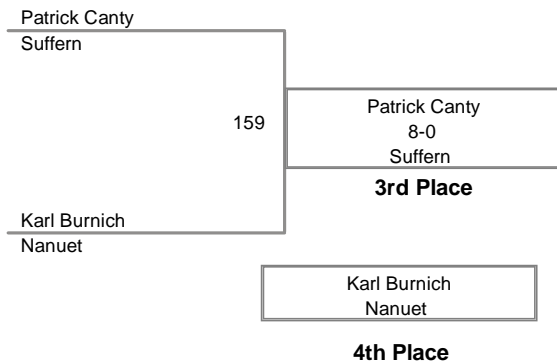

*3 team points deducted for unsportsmanlike conduct

**1 team point deducted for unsportsmanlike conduct

Outstanding Wrestler Award - John Arceri Huntington 113lbs

99 Lbs

139A Ziaire Benjamin East Ramapo Central fall 0:42 Geoffrey Shamah Bethpage

106 Lbs

113 Lbs

120 Lbs

126 Lbs

132 Lbs

105A Alexis Diaz East Ramapo Central fall 0:45 Giovanni Crispi Hackley
105B Tyler Meyer Hackley fall 2:13 Ryan Postiglione Huntington

138 Lbs

109A Chris VanSchaick	Nanuet	md 15-2	Griffin Roddy	Port Jervis
109B Jamie Meyer	Hackley	fall 1:57	Raven Aumick	Port Jervis
109C Spyridan Coffinas	Hackley	fall 3:00	Giovanni Fernandez	White Plains