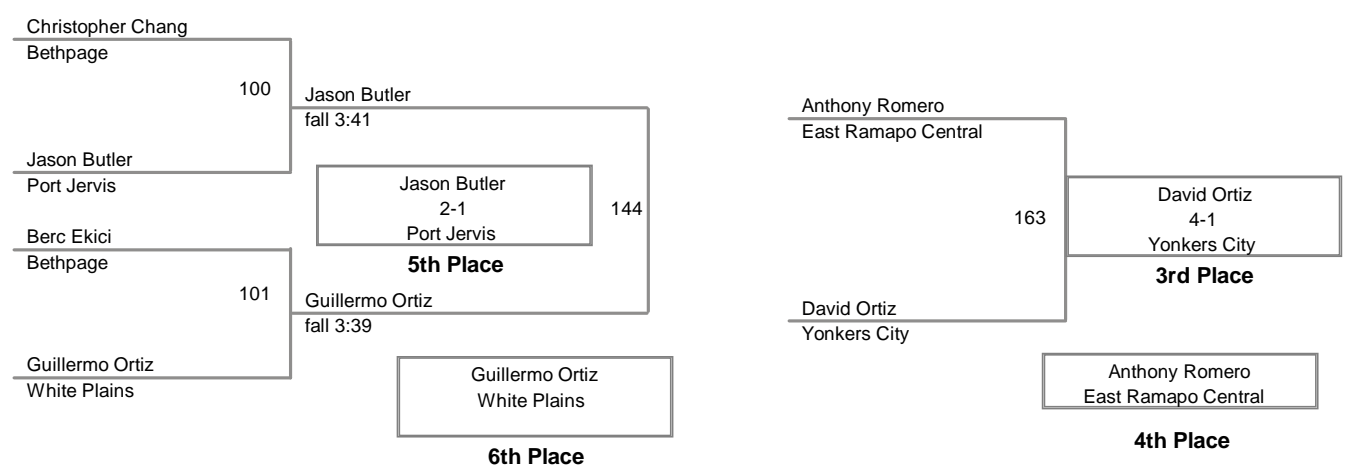

*3 team points deducted for unsportsmanlike conduct

**1 team point deducted for unsportsmanlike conduct

Outstanding Wrestler Award - John Arceri Huntington 113lbs

99 Lbs

139A Ziaire Benjamin East Ramapo Central fall 0:42 Geoffrey Shamah Bethpage

106 Lbs

113 Lbs

120 Lbs

126 Lbs

132 Lbs

105A Alexis Diaz East Ramapo Central fall 0:45 Giovanni Crispi Hackley
105B Tyler Meyer Hackley fall 2:13 Ryan Postiglione Huntington

138 Lbs

109A Chris VanSchaick	Nanuet	md 15-2	Griffin Roddy	Port Jervis
109B Jamie Meyer	Hackley	fall 1:57	Raven Aumick	Port Jervis
109C Spyridan Coffinas	Hackley	fall 3:00	Giovanni Fernandez	White Plains