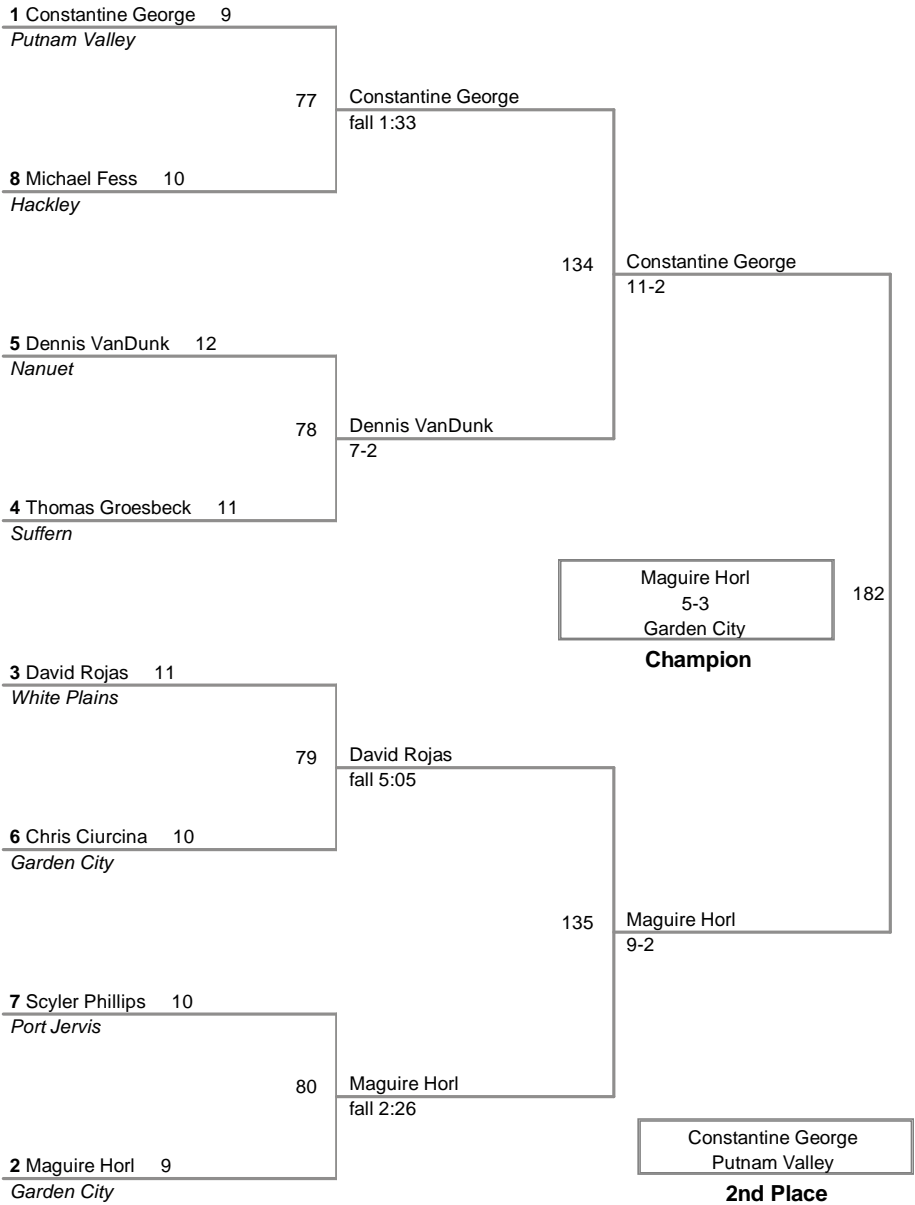

*3 team points deducted for unsportsmanlike conduct

**1 team point deducted for unsportsmanlike conduct

Outstanding Wrestler Award - John Arceri Huntington 113lbs

99 Lbs

139A Ziaire Benjamin East Ramapo Central fall 0:42 Geoffrey Shamah Bethpage

160 Lbs

170 Lbs

182 Lbs

195 Lbs

220 Lbs

2015 Kohl Invitationa
HS

285 Lbs