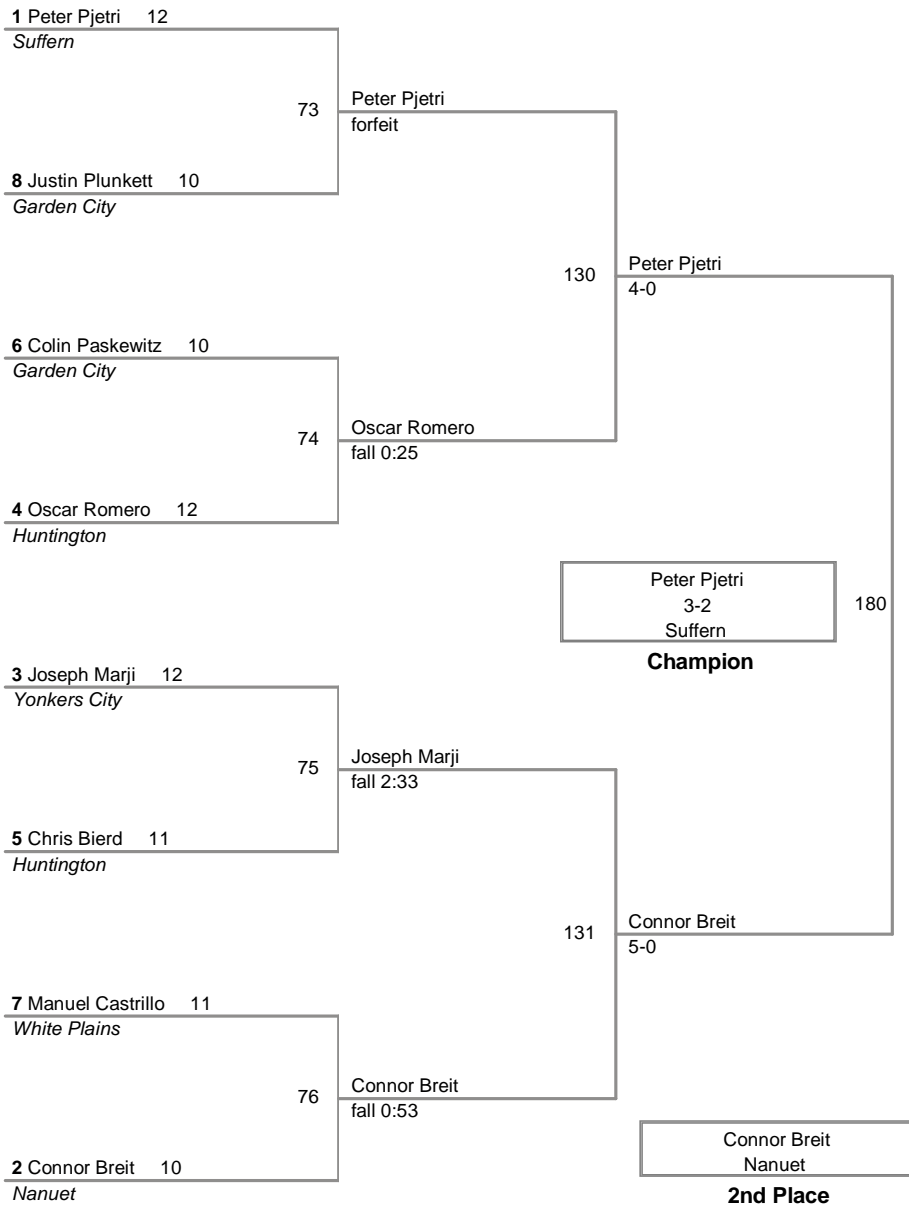

*3 team points deducted for unsportsmanlike conduct

**1 team point deducted for unsportsmanlike conduct

Outstanding Wrestler Award - John Arceri Huntington 113lbs

99 Lbs

139A Ziaire Benjamin East Ramapo Central fall 0:42 Geoffrey Shamah Bethpage

160 Lbs

170 Lbs

182 Lbs

195 Lbs

220 Lbs

2015 Kohl Invitationa
HS

285 Lbs