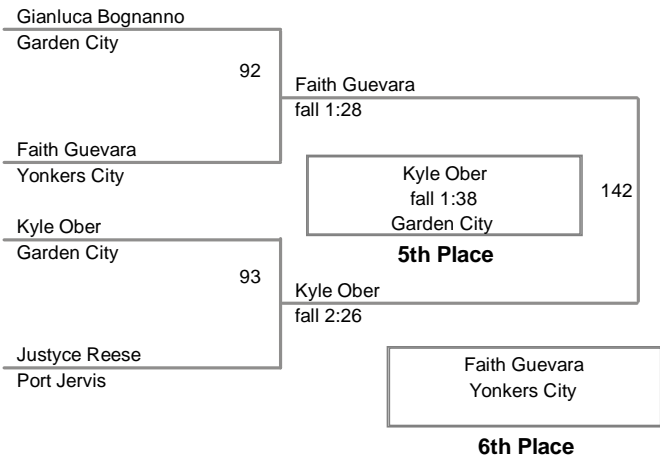

*3 team points deducted for unsportsmanlike conduct

**1 team point deducted for unsportsmanlike conduct

Outstanding Wrestler Award - John Arceri Huntington 113lbs

99 Lbs

139A Ziaire Benjamin East Ramapo Central fall 0:42 Geoffrey Shamah Bethpage

106 Lbs

113 Lbs

120 Lbs

126 Lbs

132 Lbs

105A Alexis Diaz East Ramapo Central fall 0:45 Giovanni Crispi Hackley
105B Tyler Meyer Hackley fall 2:13 Ryan Postiglione Huntington

138 Lbs

109A Chris VanSchaick	Nanuet	md 15-2	Griffin Roddy	Port Jervis
109B Jamie Meyer	Hackley	fall 1:57	Raven Aumick	Port Jervis
109C Spyridan Coffinas	Hackley	fall 3:00	Giovanni Fernandez	White Plains