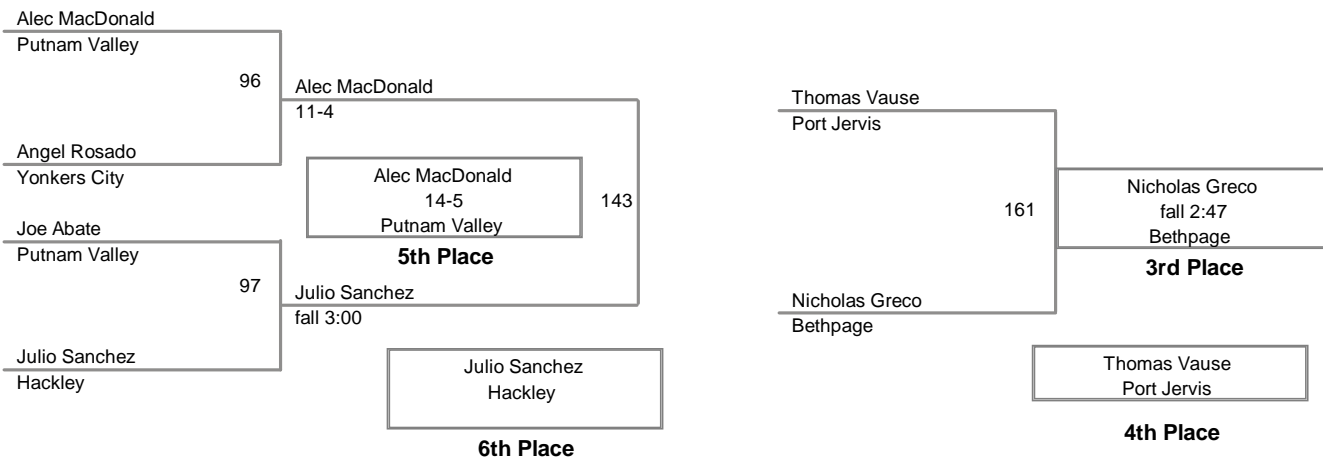

*3 team points deducted for unsportsmanlike conduct

**1 team point deducted for unsportsmanlike conduct

Outstanding Wrestler Award - John Arceri Huntington 113lbs

99 Lbs

139A Ziaire Benjamin East Ramapo Central fall 0:42 Geoffrey Shamah Bethpage

106 Lbs

113 Lbs

120 Lbs

126 Lbs

132 Lbs

105A Alexis Diaz East Ramapo Central fall 0:45 Giovanni Crispi Hackley
105B Tyler Meyer Hackley fall 2:13 Ryan Postiglione Huntington

138 Lbs

109A Chris VanSchaick	Nanuet	md 15-2	Griffin Roddy	Port Jervis
109B Jamie Meyer	Hackley	fall 1:57	Raven Aumick	Port Jervis
109C Spyridan Coffinas	Hackley	fall 3:00	Giovanni Fernandez	White Plains