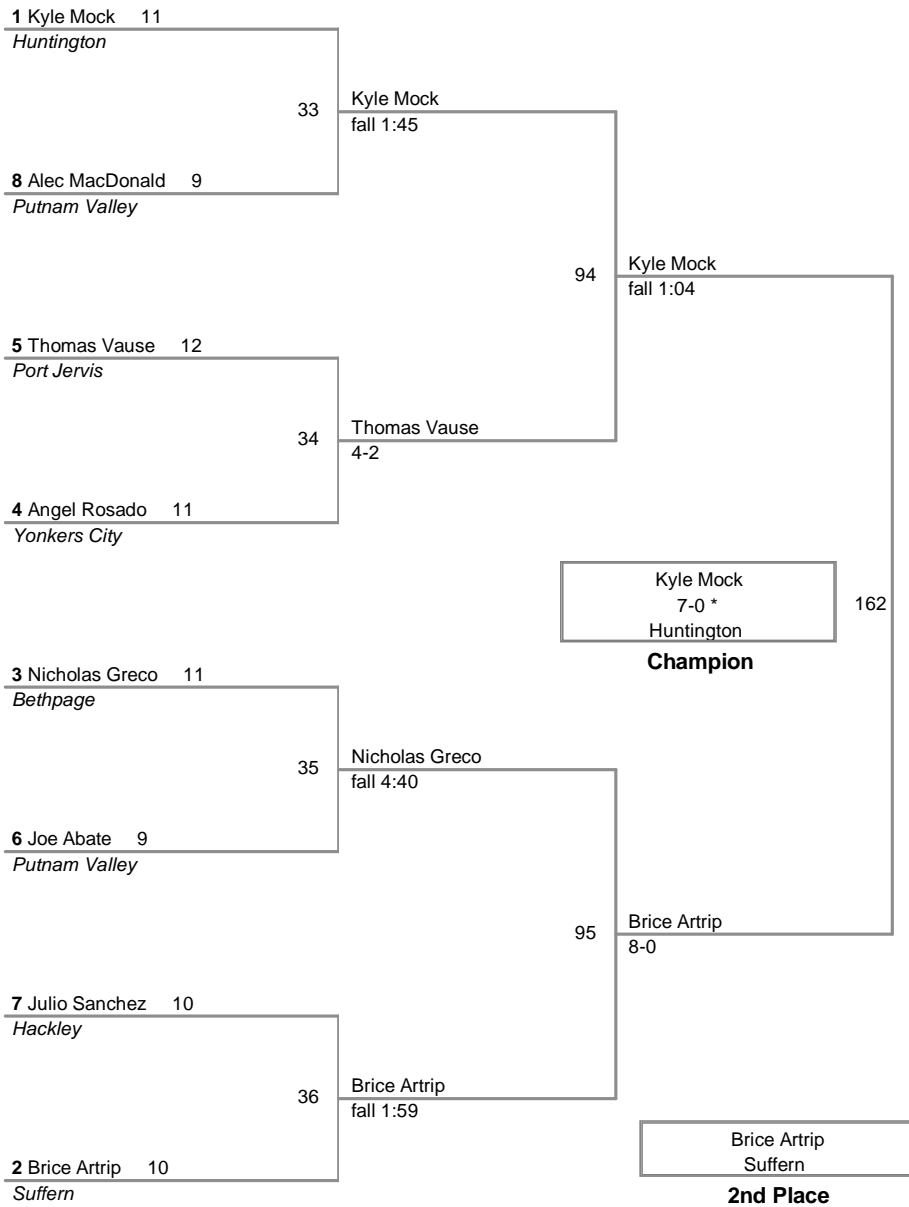

*3 team points deducted for unsportsmanlike conduct

**1 team point deducted for unsportsmanlike conduct

Outstanding Wrestler Award - John Arceri Huntington 113lbs

99 Lbs

139A Ziaire Benjamin East Ramapo Central fall 0:42 Geoffrey Shamah Bethpage

106 Lbs

113 Lbs

120 Lbs

126 Lbs

132 Lbs

105A Alexis Diaz East Ramapo Central fall 0:45 Giovanni Crispi Hackley
105B Tyler Meyer Hackley fall 2:13 Ryan Postiglione Huntington

138 Lbs

109A Chris VanSchaick	Nanuet	md 15-2	Griffin Roddy	Port Jervis
109B Jamie Meyer	Hackley	fall 1:57	Raven Aumick	Port Jervis
109C Spyridan Coffinas	Hackley	fall 3:00	Giovanni Fernandez	White Plains