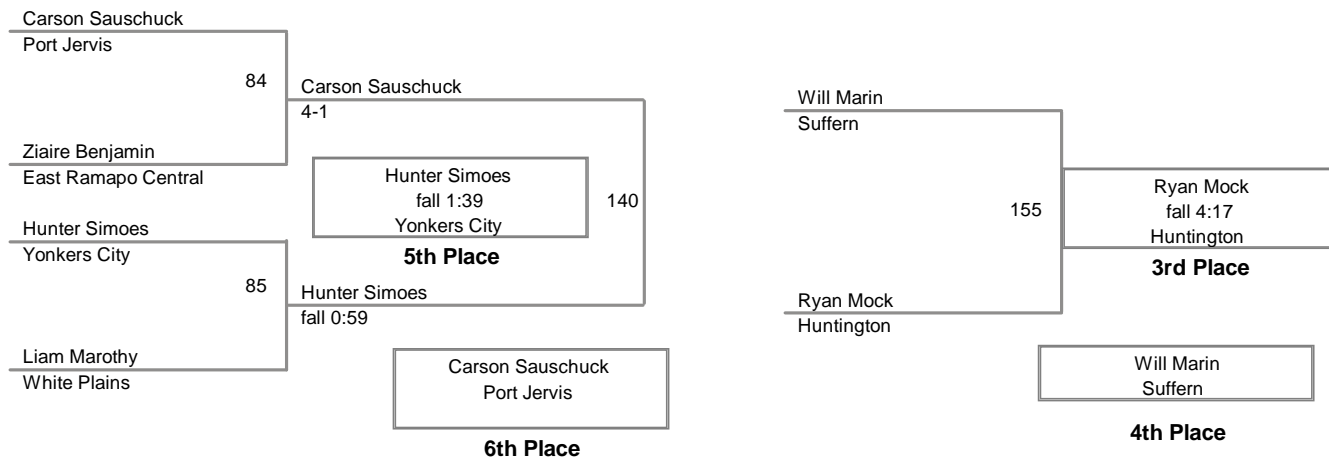

Suffern High School

Plc	Points	Team	CH	CONS
1	240.5	Suffern	-	-
2	200*	Huntington	-	-
3	156	Yonkers City	-	-
4	147	Garden City	-	-
5	109.5	East Ramapo Central	-	-
6	102	Nanuet	-	-
7	97**	Port Jervis	-	-
8	71	Bethpage	-	-
9	48	Hackley	-	-
9	48	Nyack	-	-
11	46	Putnam Valley	-	-
12	41	White Plains	-	-

*3 team points deducted for unsportsmanlike conduct

**1 team point deducted for unsportsmanlike conduct

Outstanding Wrestler Award - John Arceri Huntington 113lbs

99 Lbs

139A Ziaire Benjamin East Ramapo Central fall 0:42 Geoffrey Shamah Bethpage