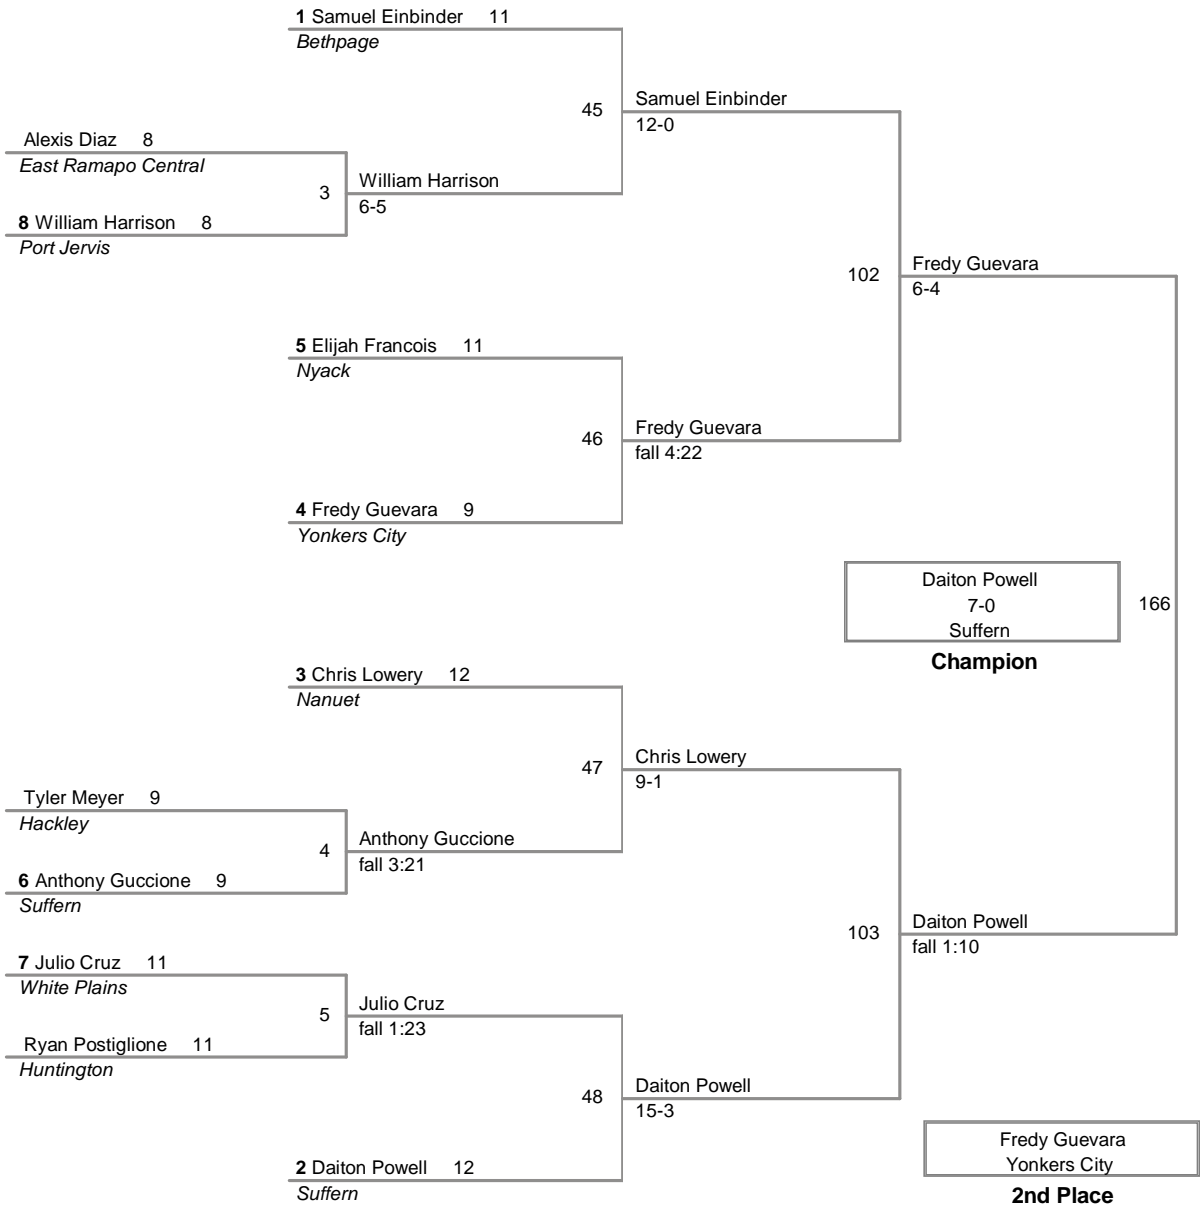

132 Lbs

105A Alexis Diaz East Ramapo Central fall 0:45 Giovanni Crispi Hackley
105B Tyler Meyer Hackley fall 2:13 Ryan Postiglione Huntington