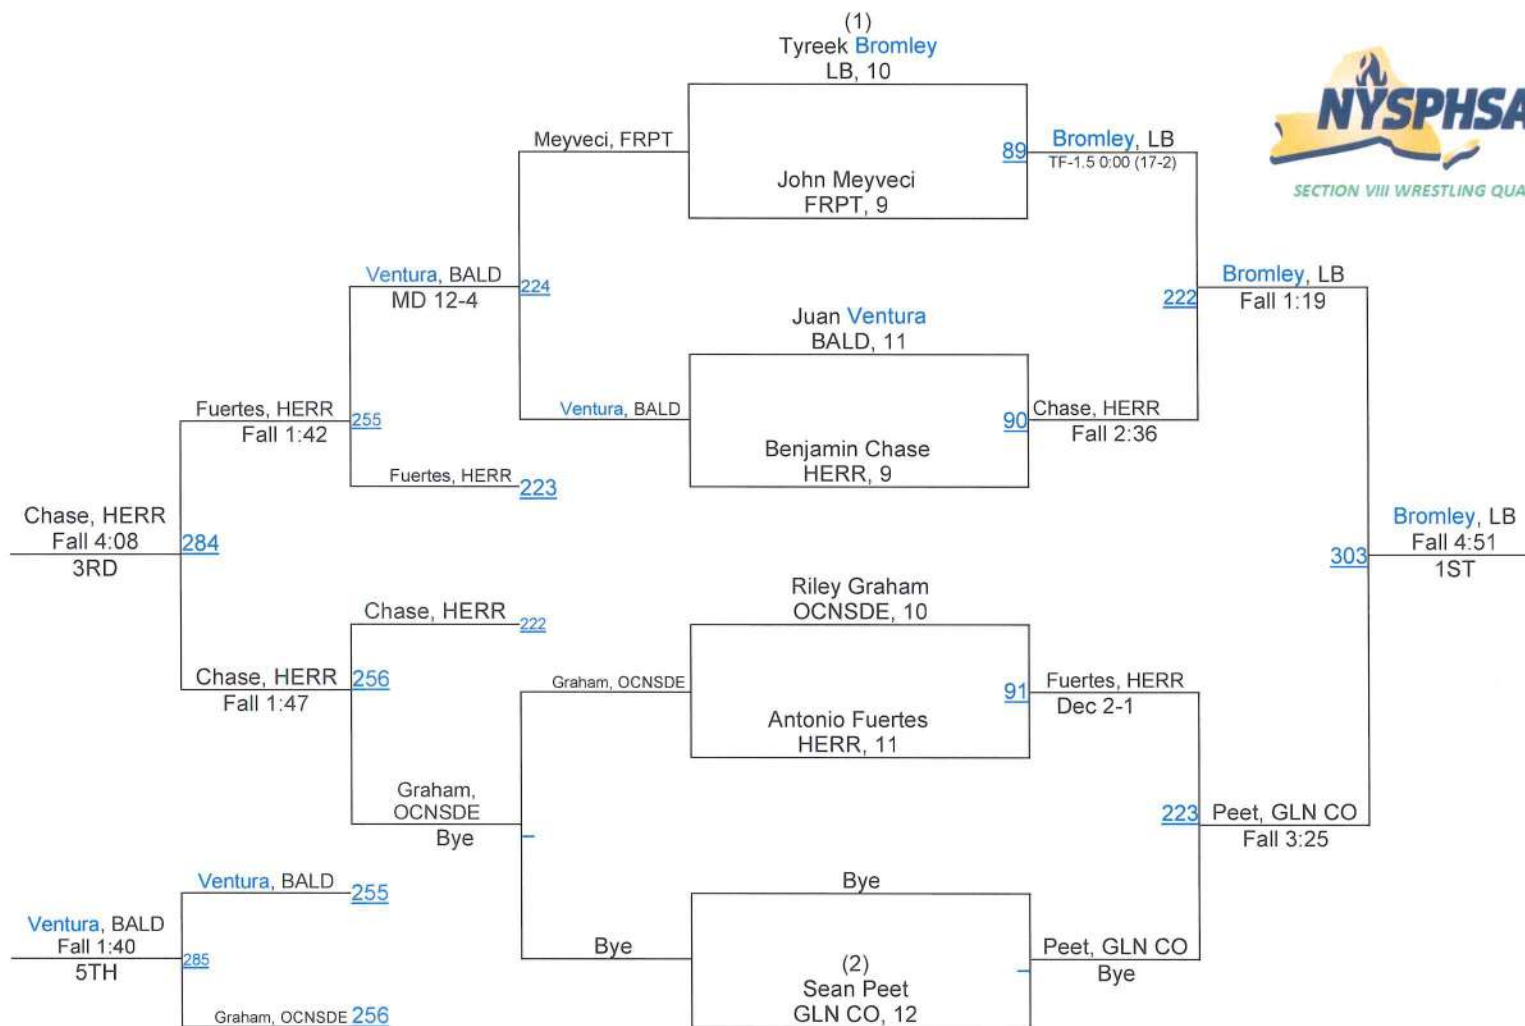

2015 SECTION VIII QUALIFIER @ LONG BEACH

182