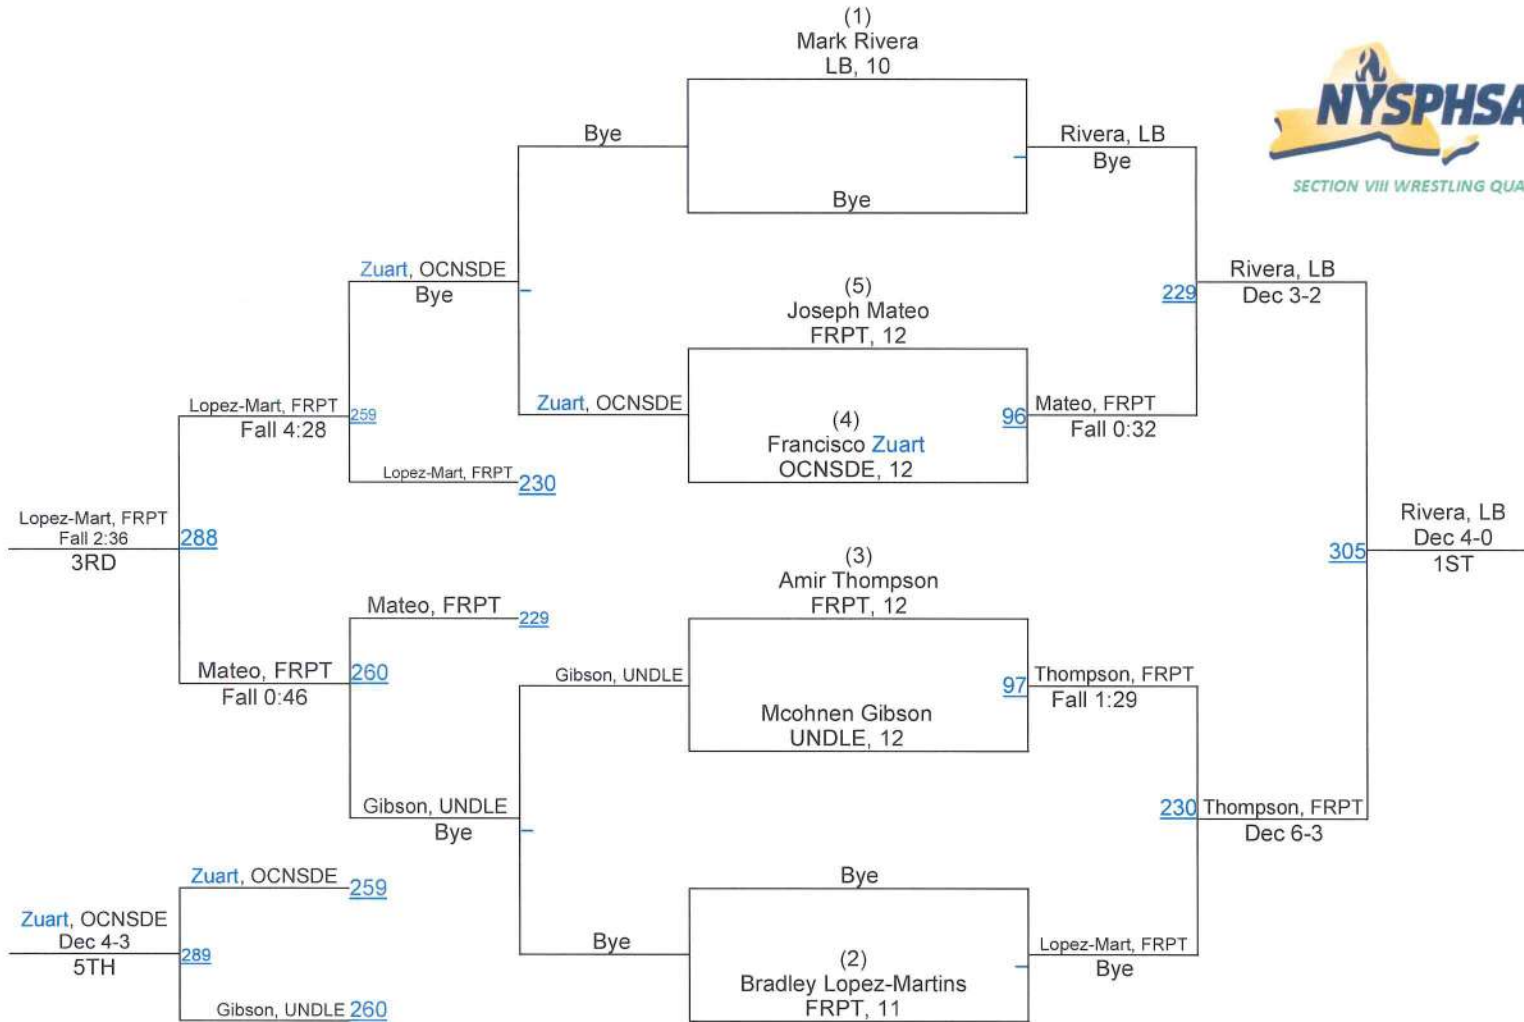

2015 SECTION VIII QUALIFIER @ LONG BEACH

220