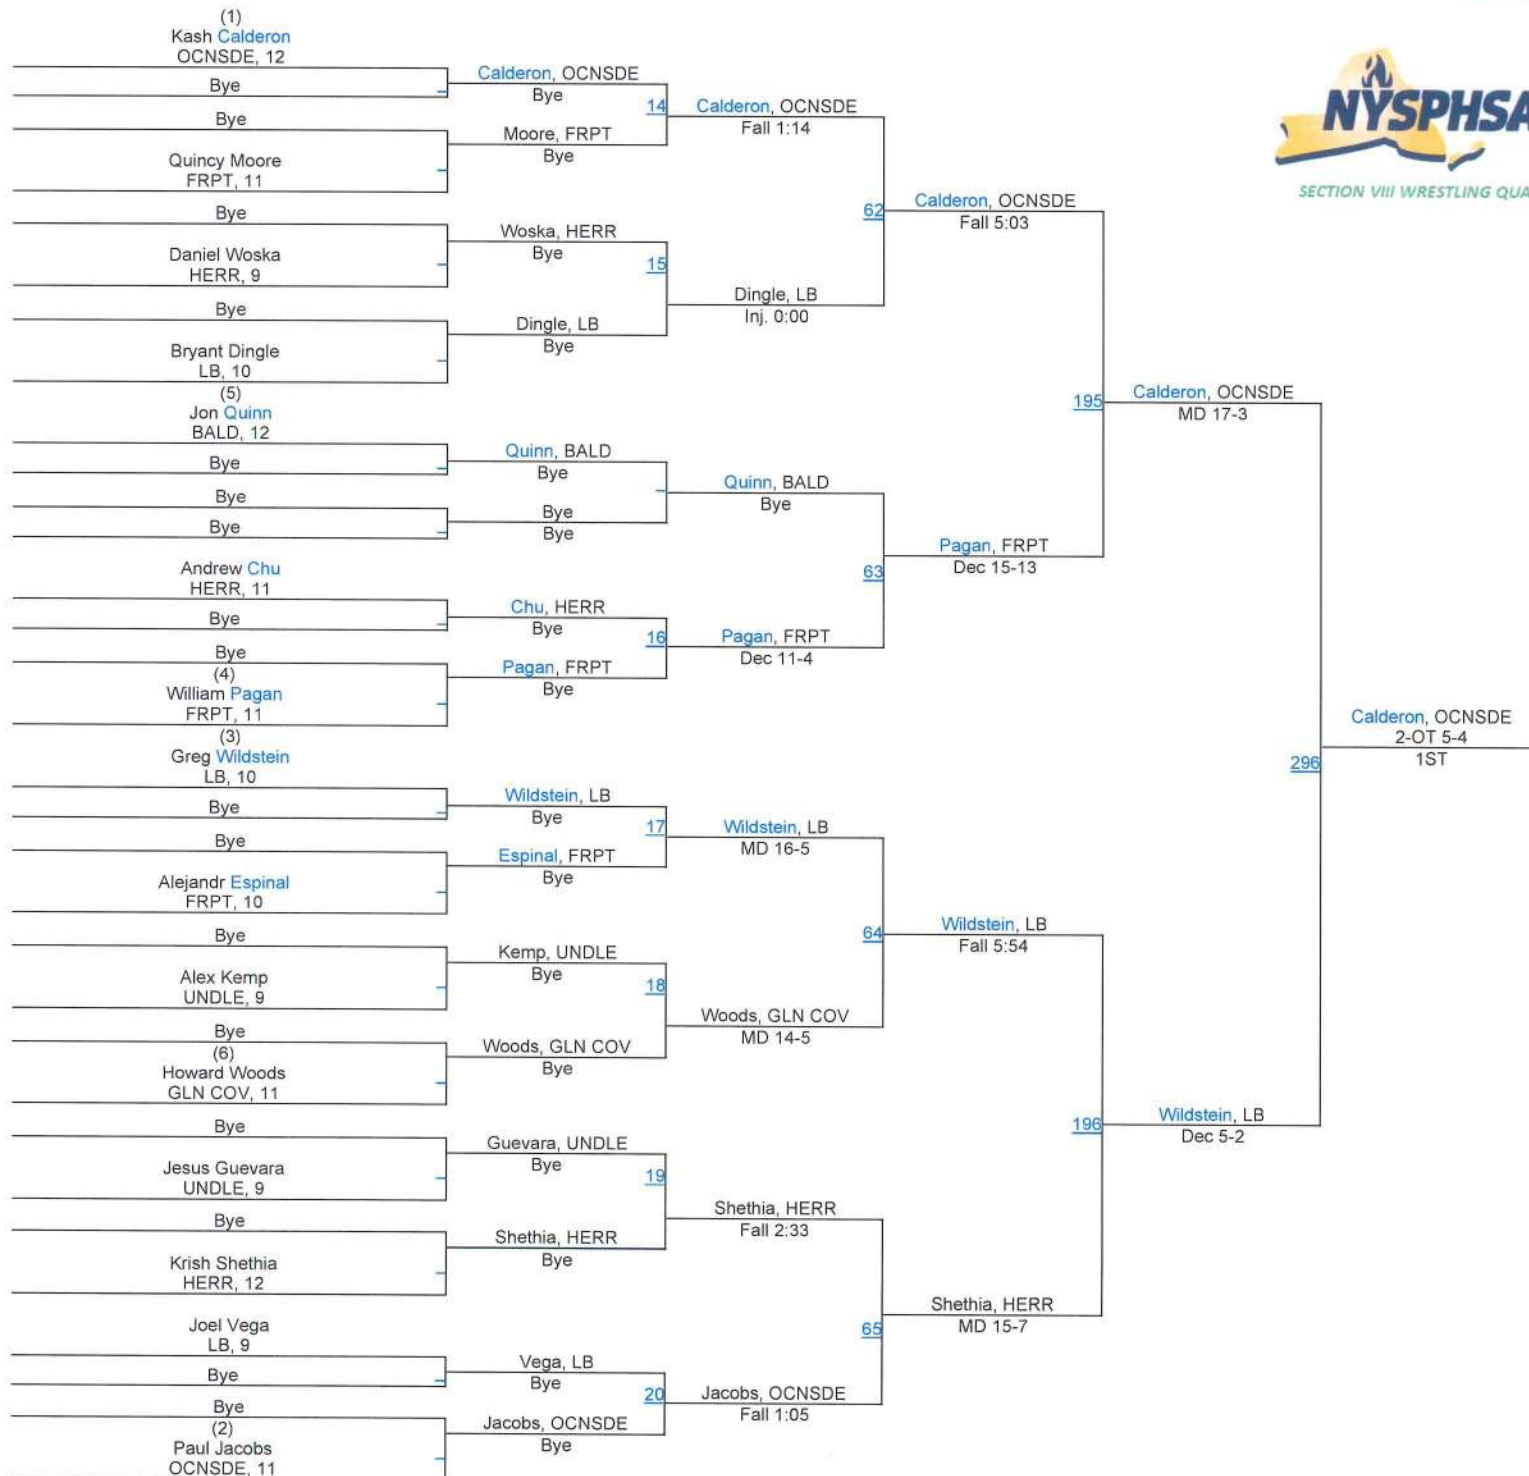

2015 SECTION VIII QUALIFIER @ LONG BEACH

126