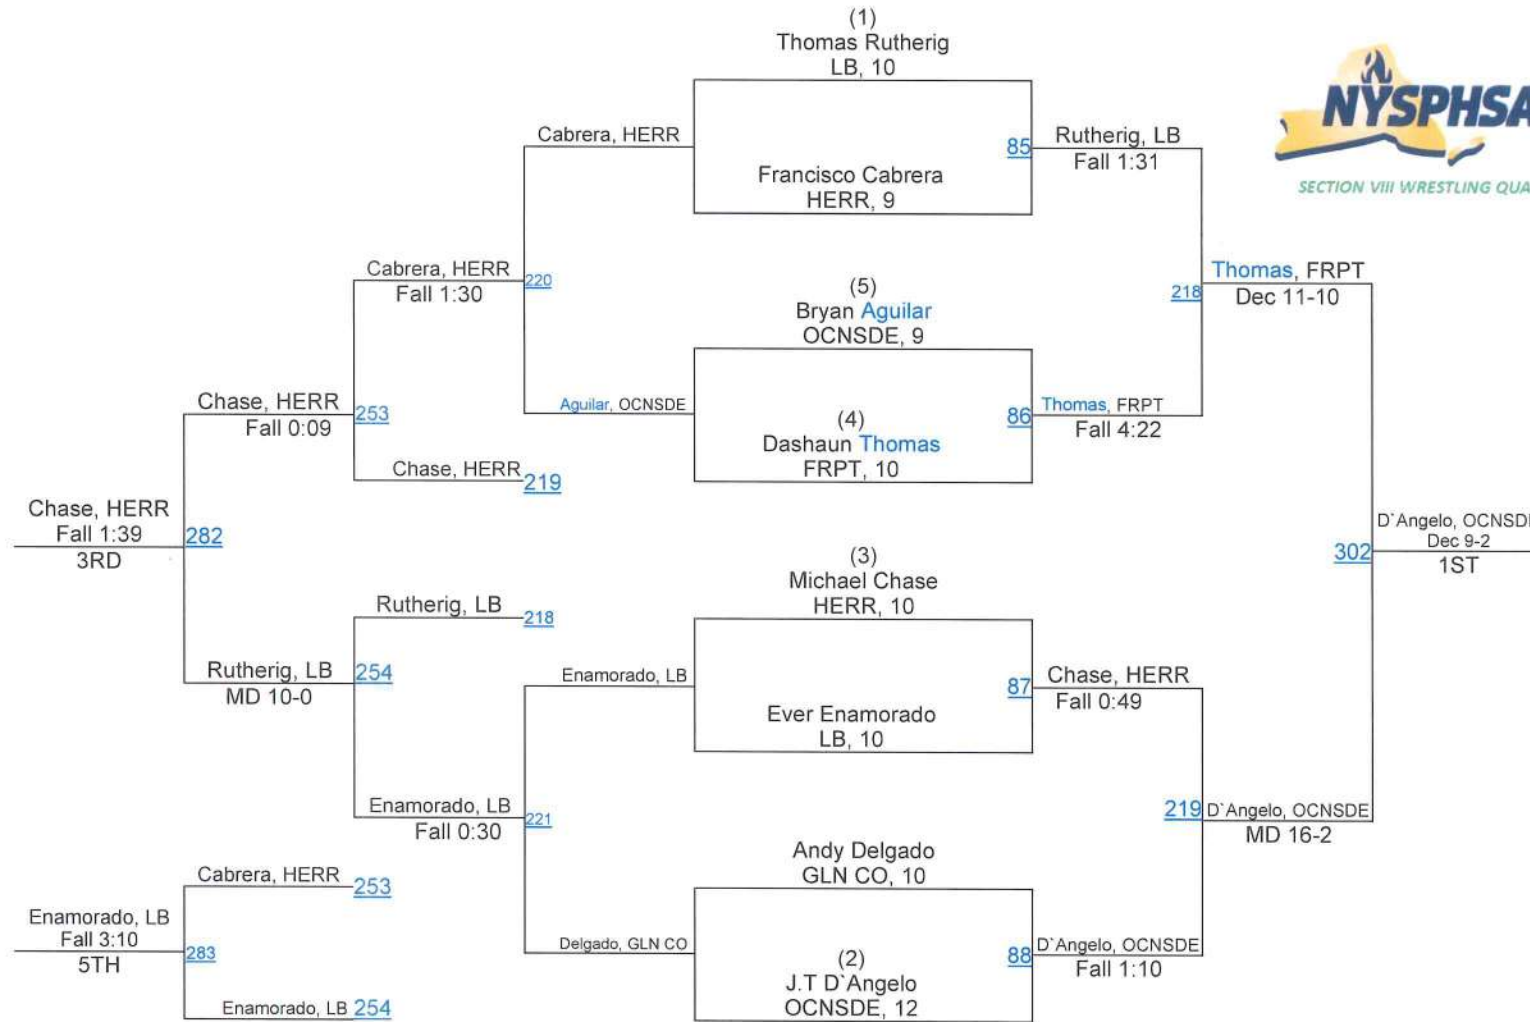

2015 SECTION VIII QUALIFIER @ LONG BEACH

170