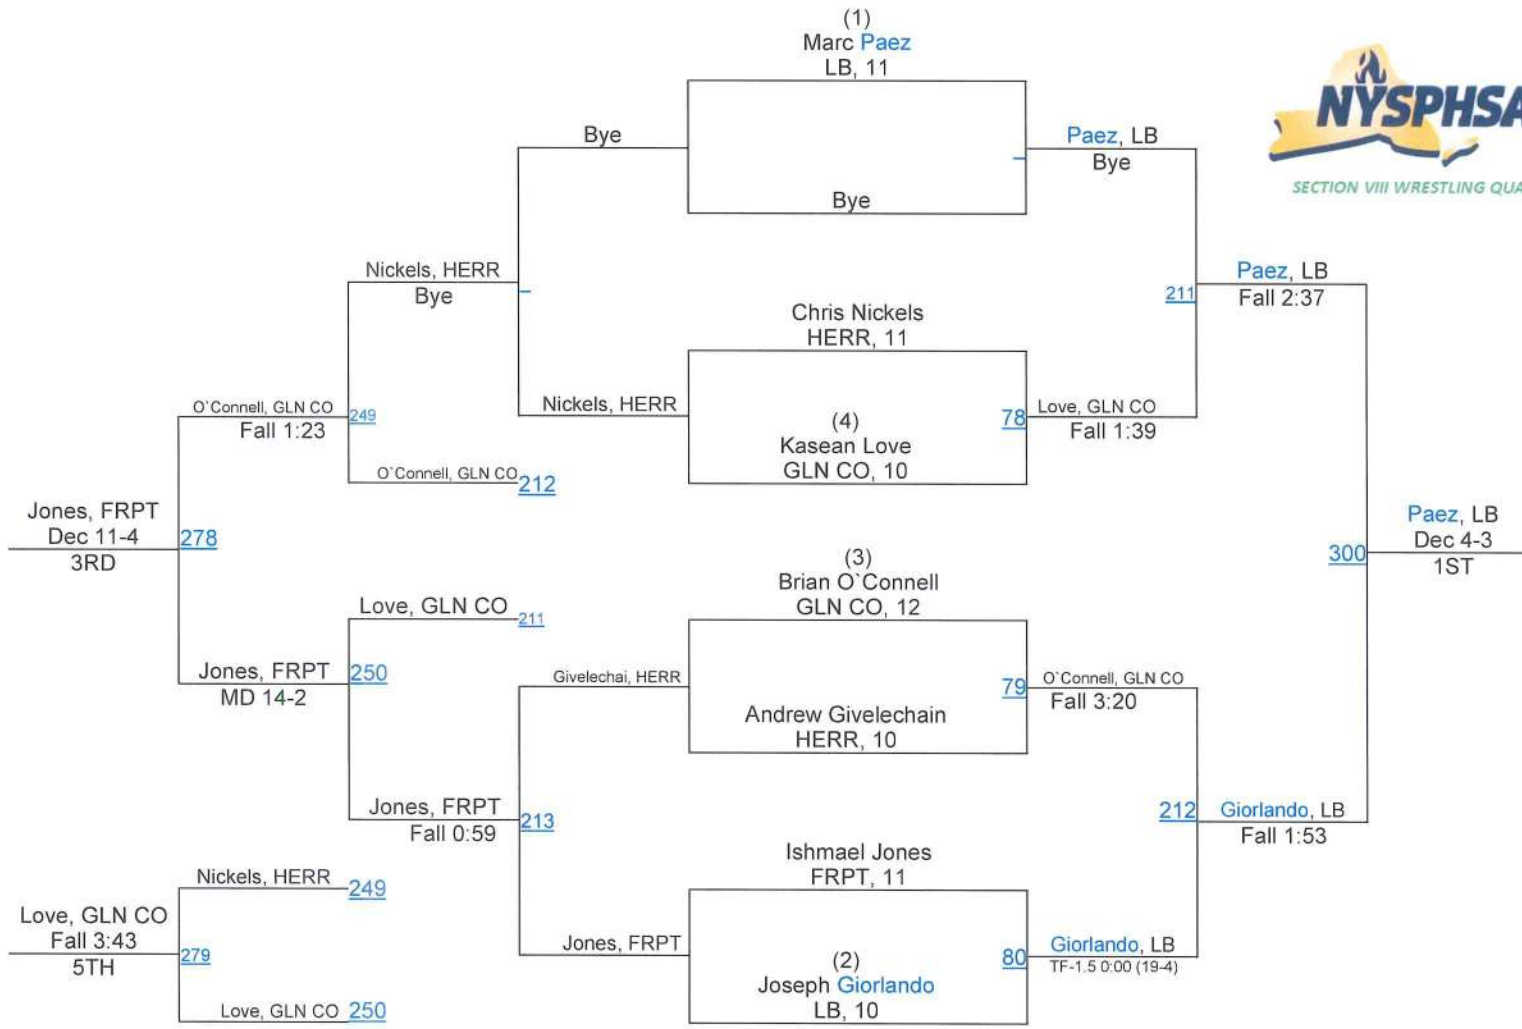

2015 SECTION VIII QUALIFIER @ LONG BEACH

152