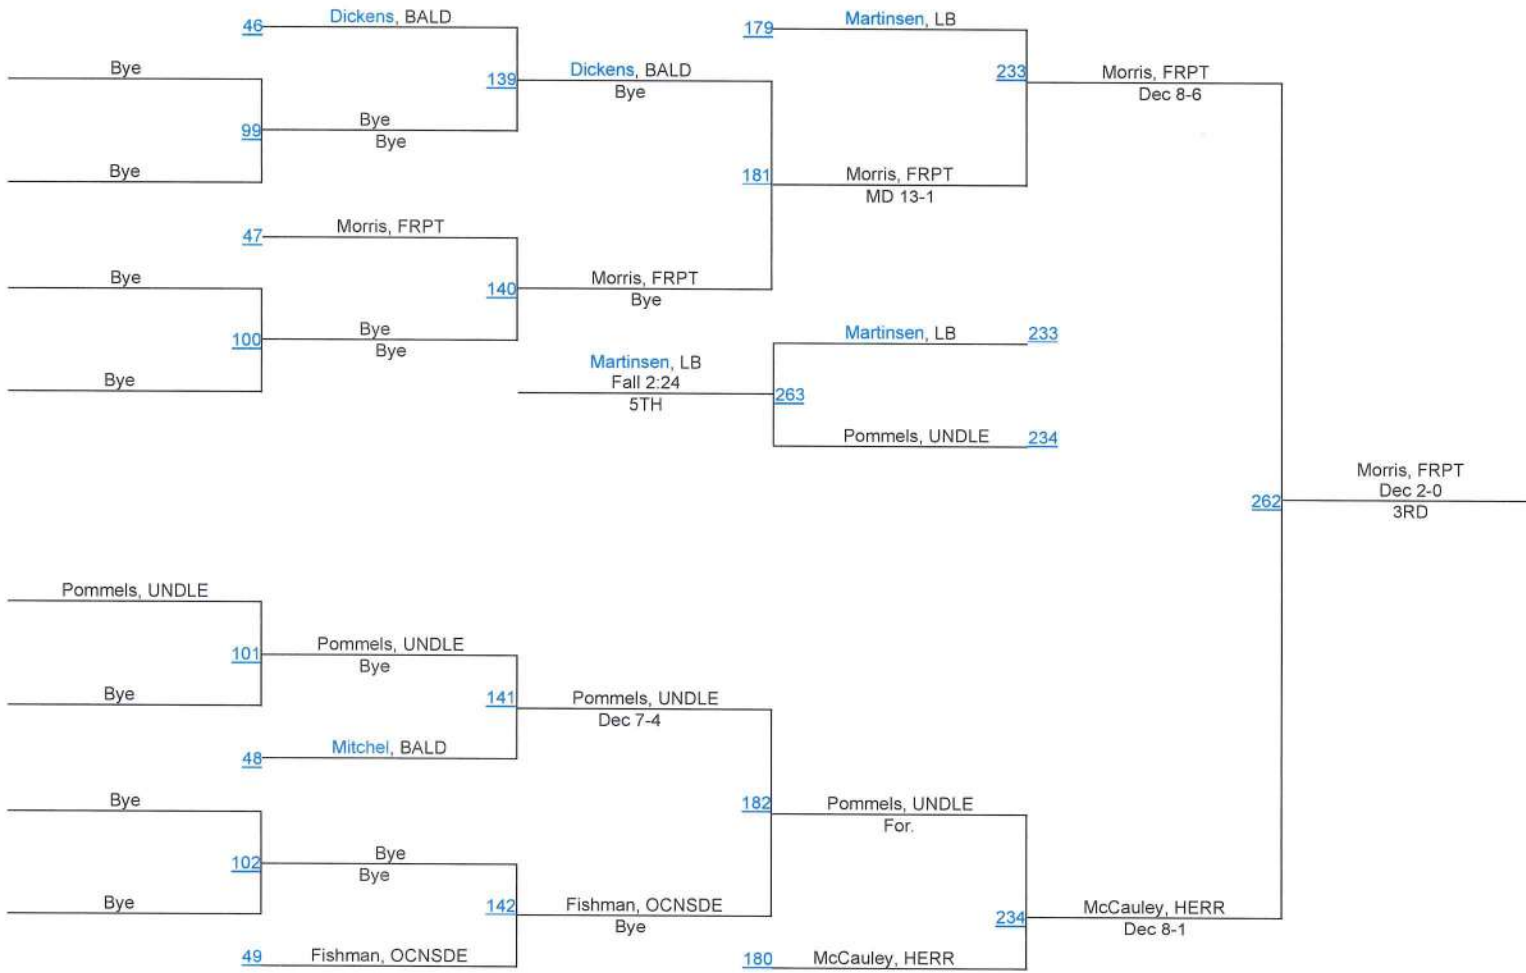

# 2015 SECTION VIII QUALIFIER @ LONG BEACH