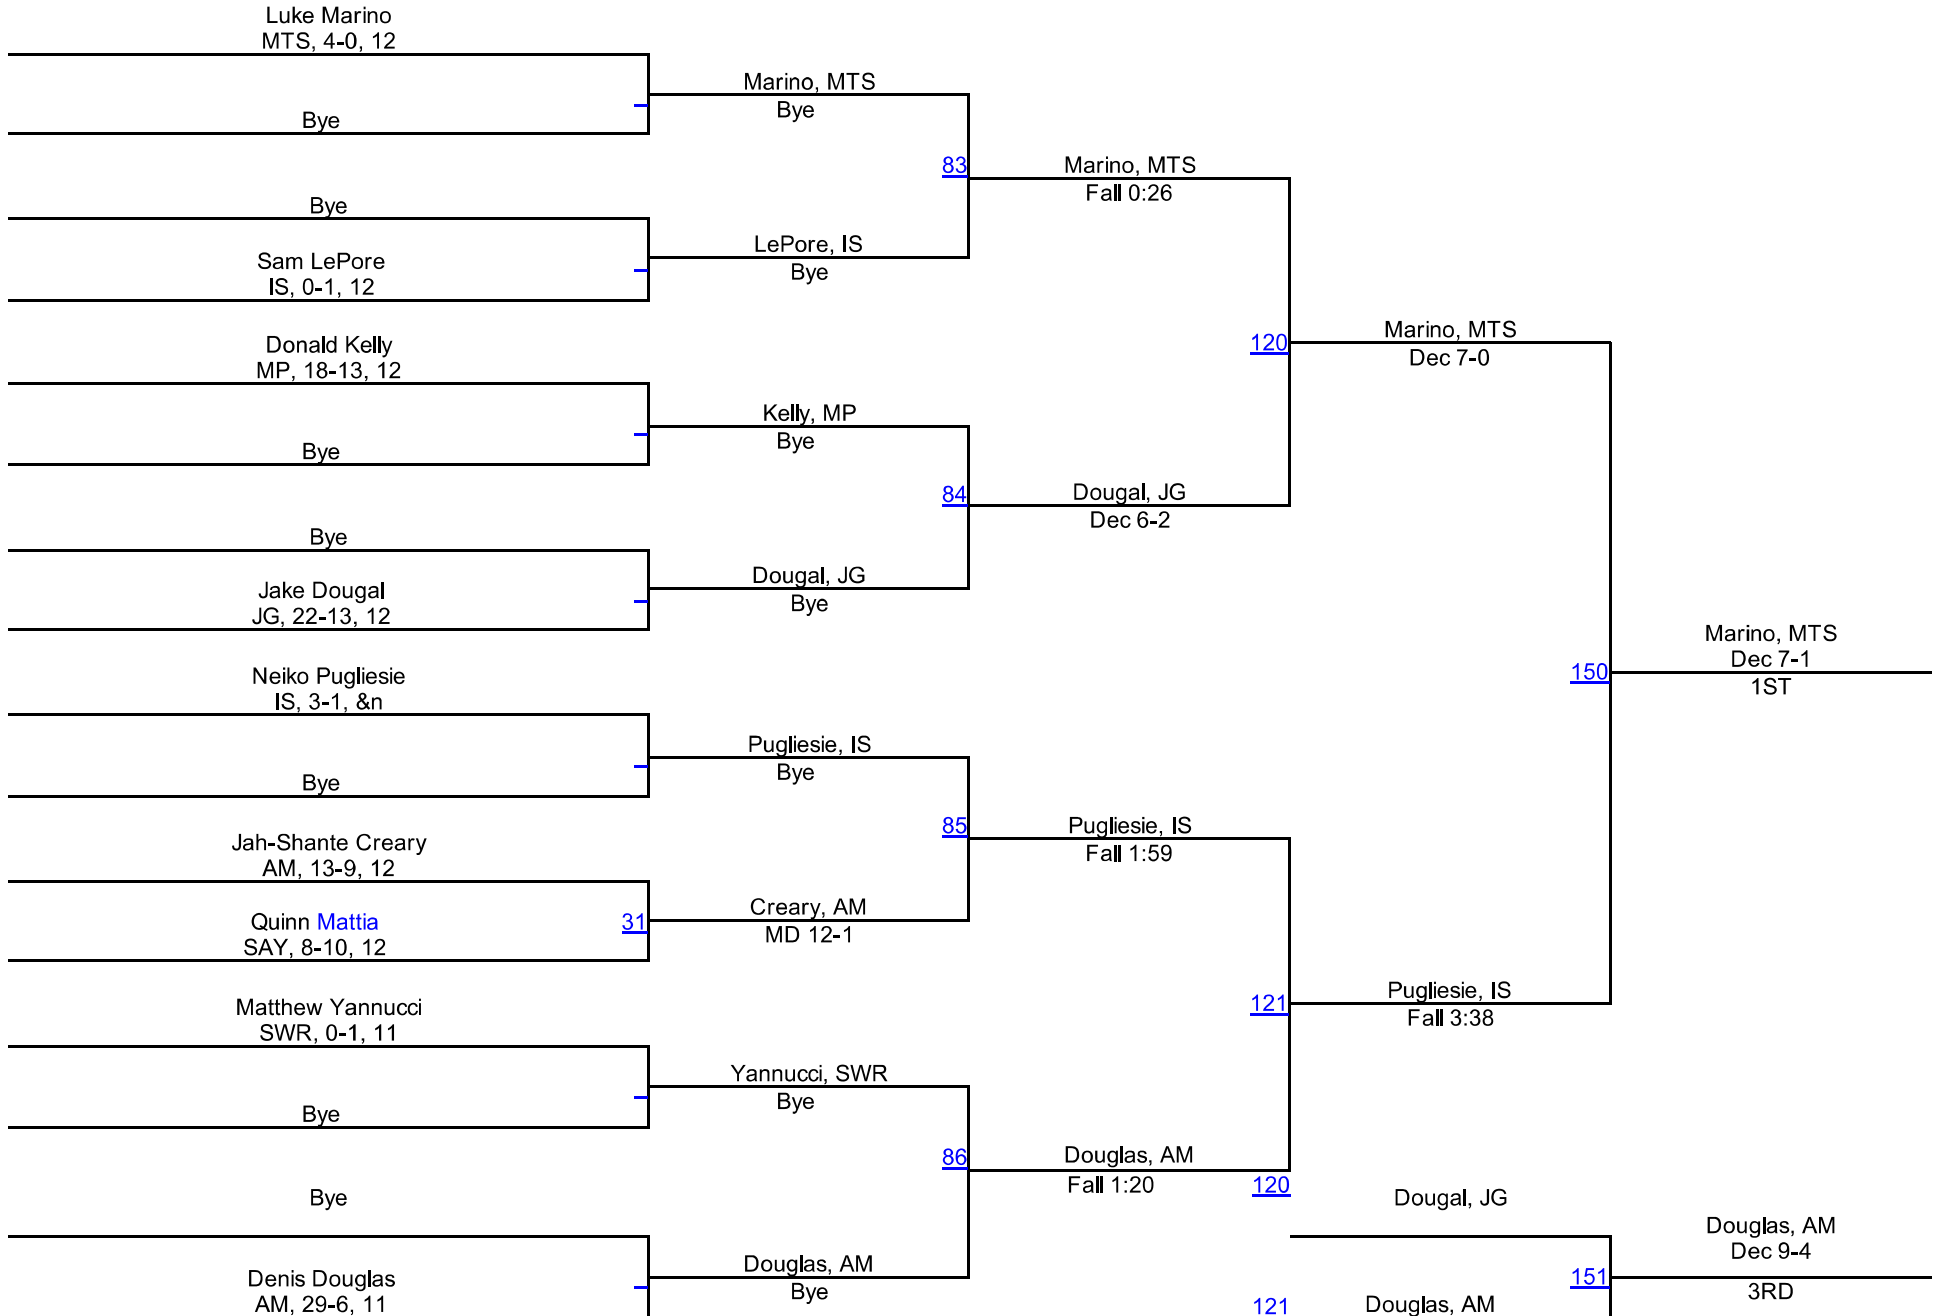

League 6 Suffolk County

League 6 Suffolk County

160

League 6 Suffolk County

League 6 Suffolk County

League 6 Suffolk County

League 6 Suffolk County

League 6 Suffolk County