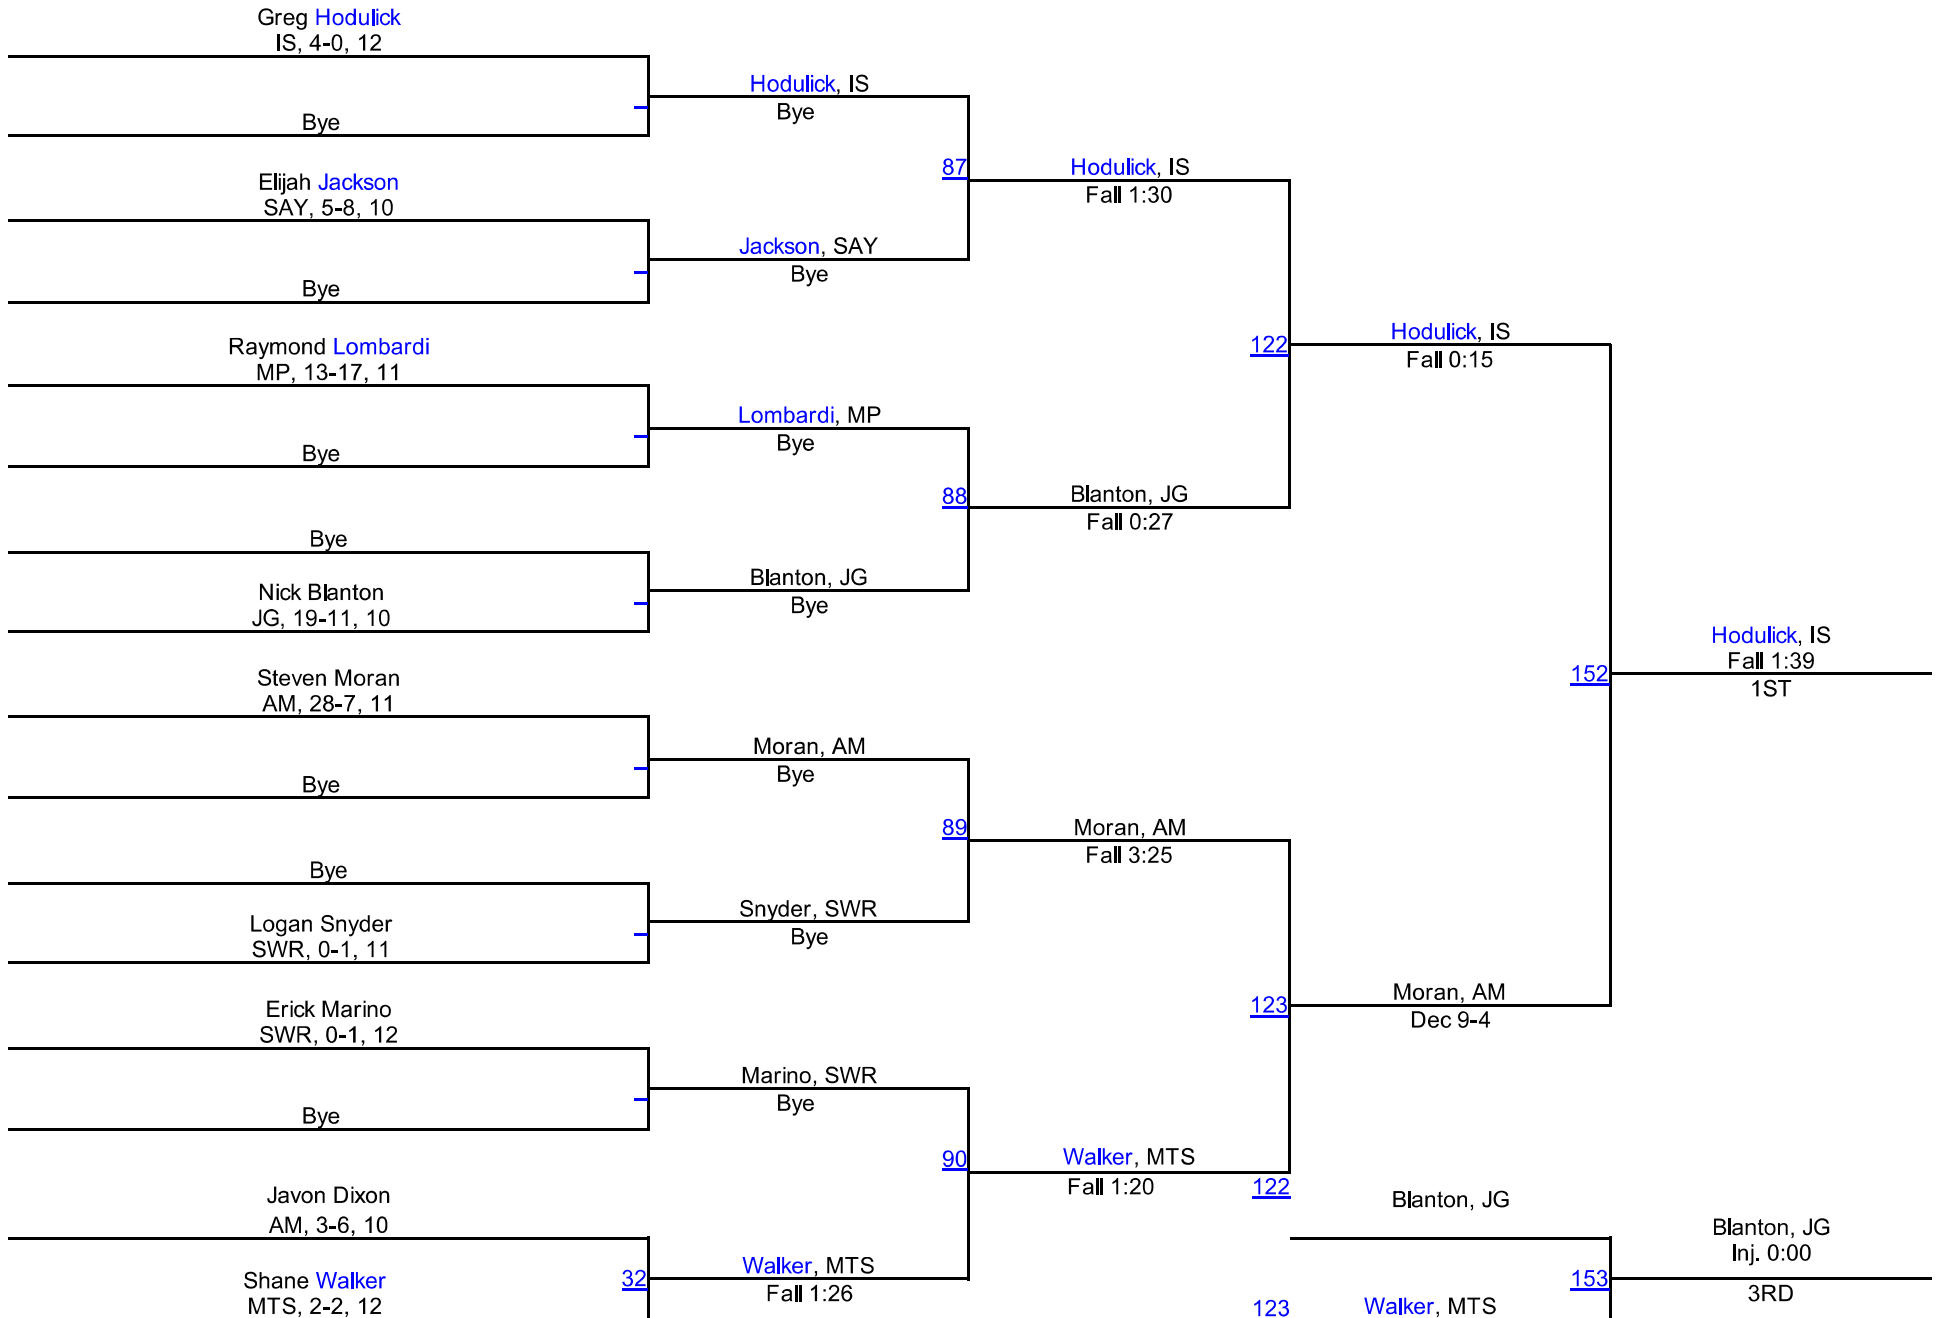

League 6 Suffolk County

League 6 Suffolk County

160

League 6 Suffolk County

League 6 Suffolk County

League 6 Suffolk County

League 6 Suffolk County

League 6 Suffolk County