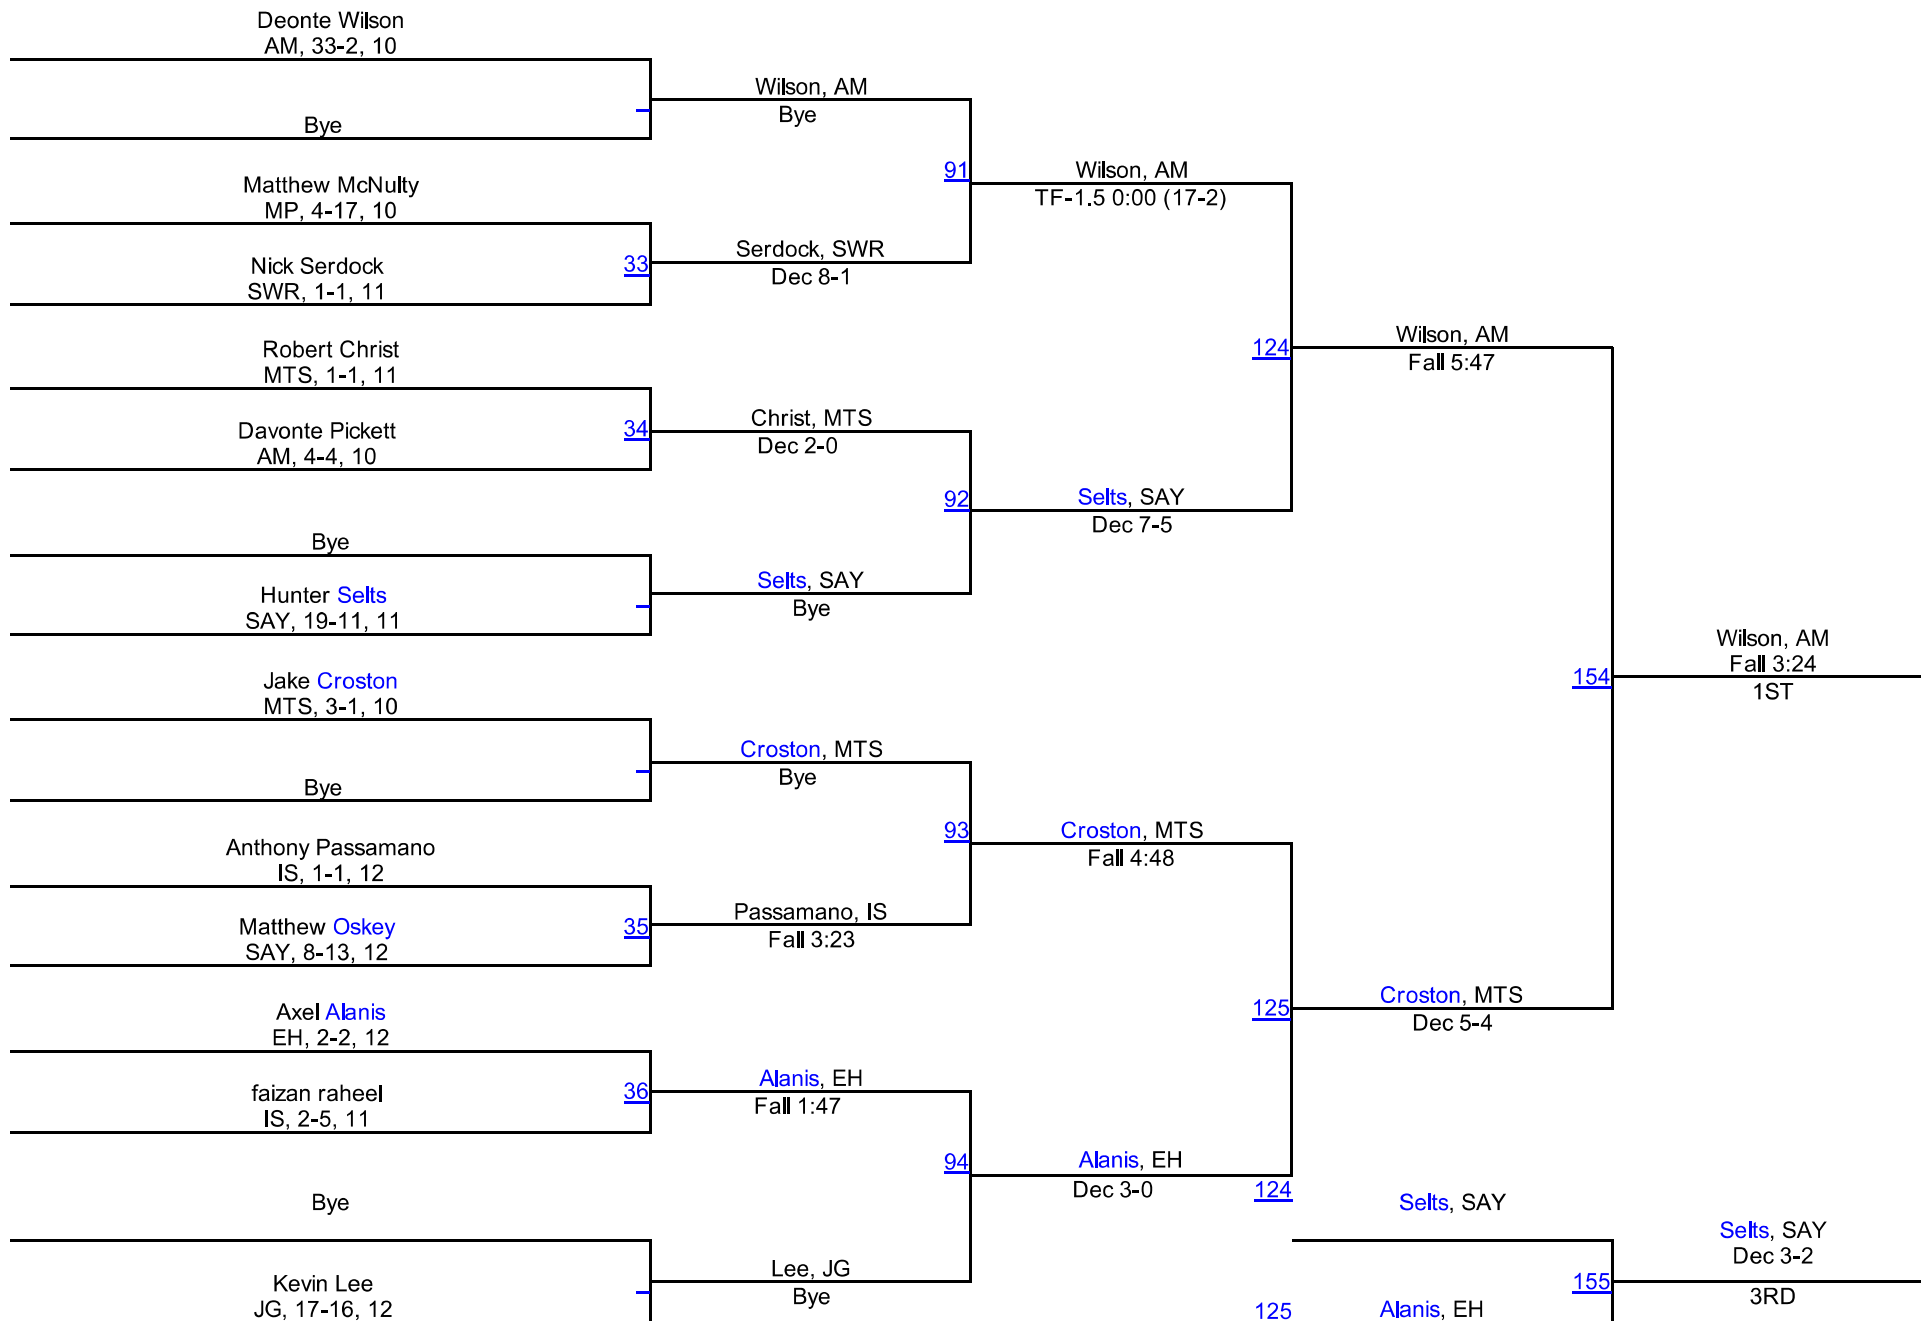

League 6 Suffolk County

League 6 Suffolk County

160

League 6 Suffolk County

League 6 Suffolk County

League 6 Suffolk County

League 6 Suffolk County

League 6 Suffolk County