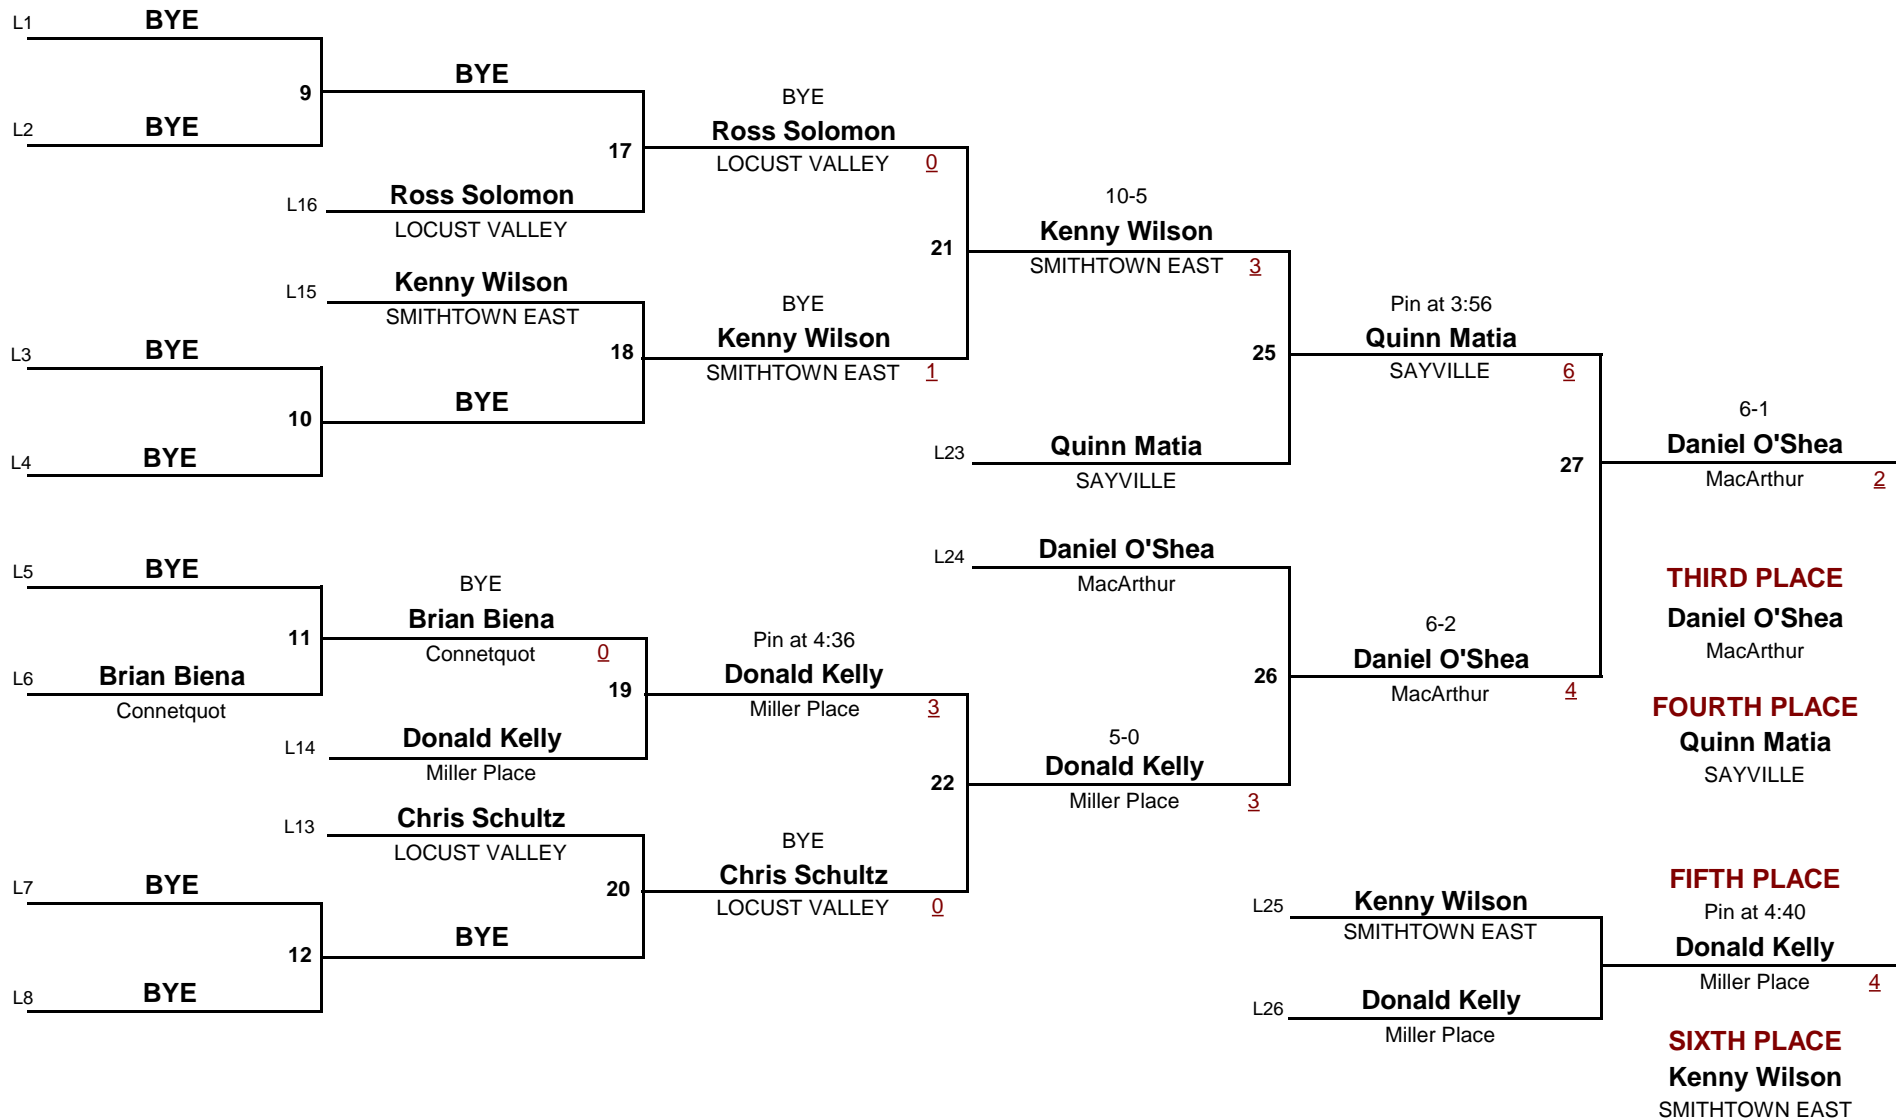

VARSITY

DIVISION

182

WEIGHT

Gray-Fitzgerald Holiday Tournament

December 12, 2015

Consolation Rounds