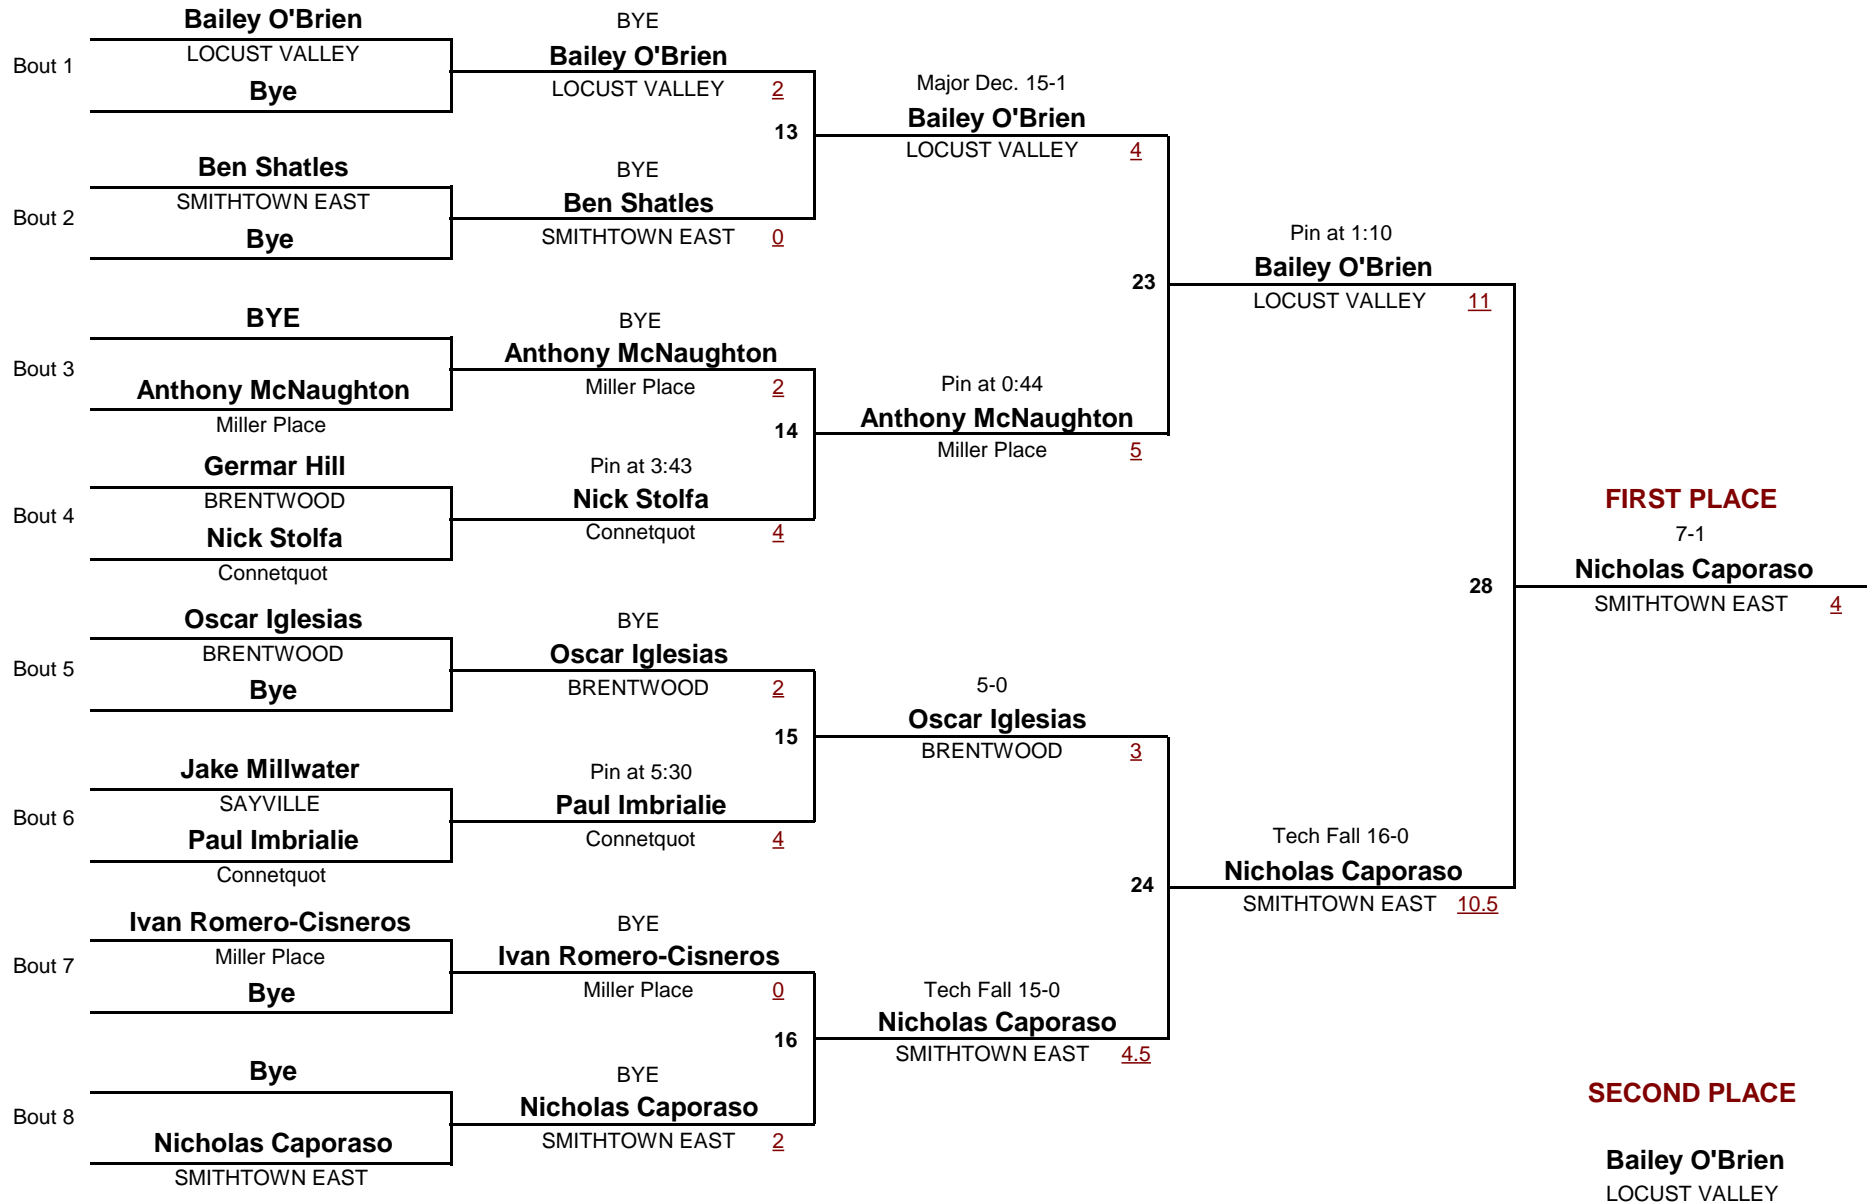

VARSITY

160

Gray-Fitzgerald Holiday Tournament

DIVISION

WEIGHT

December 12, 2015

Championship Rounds

1