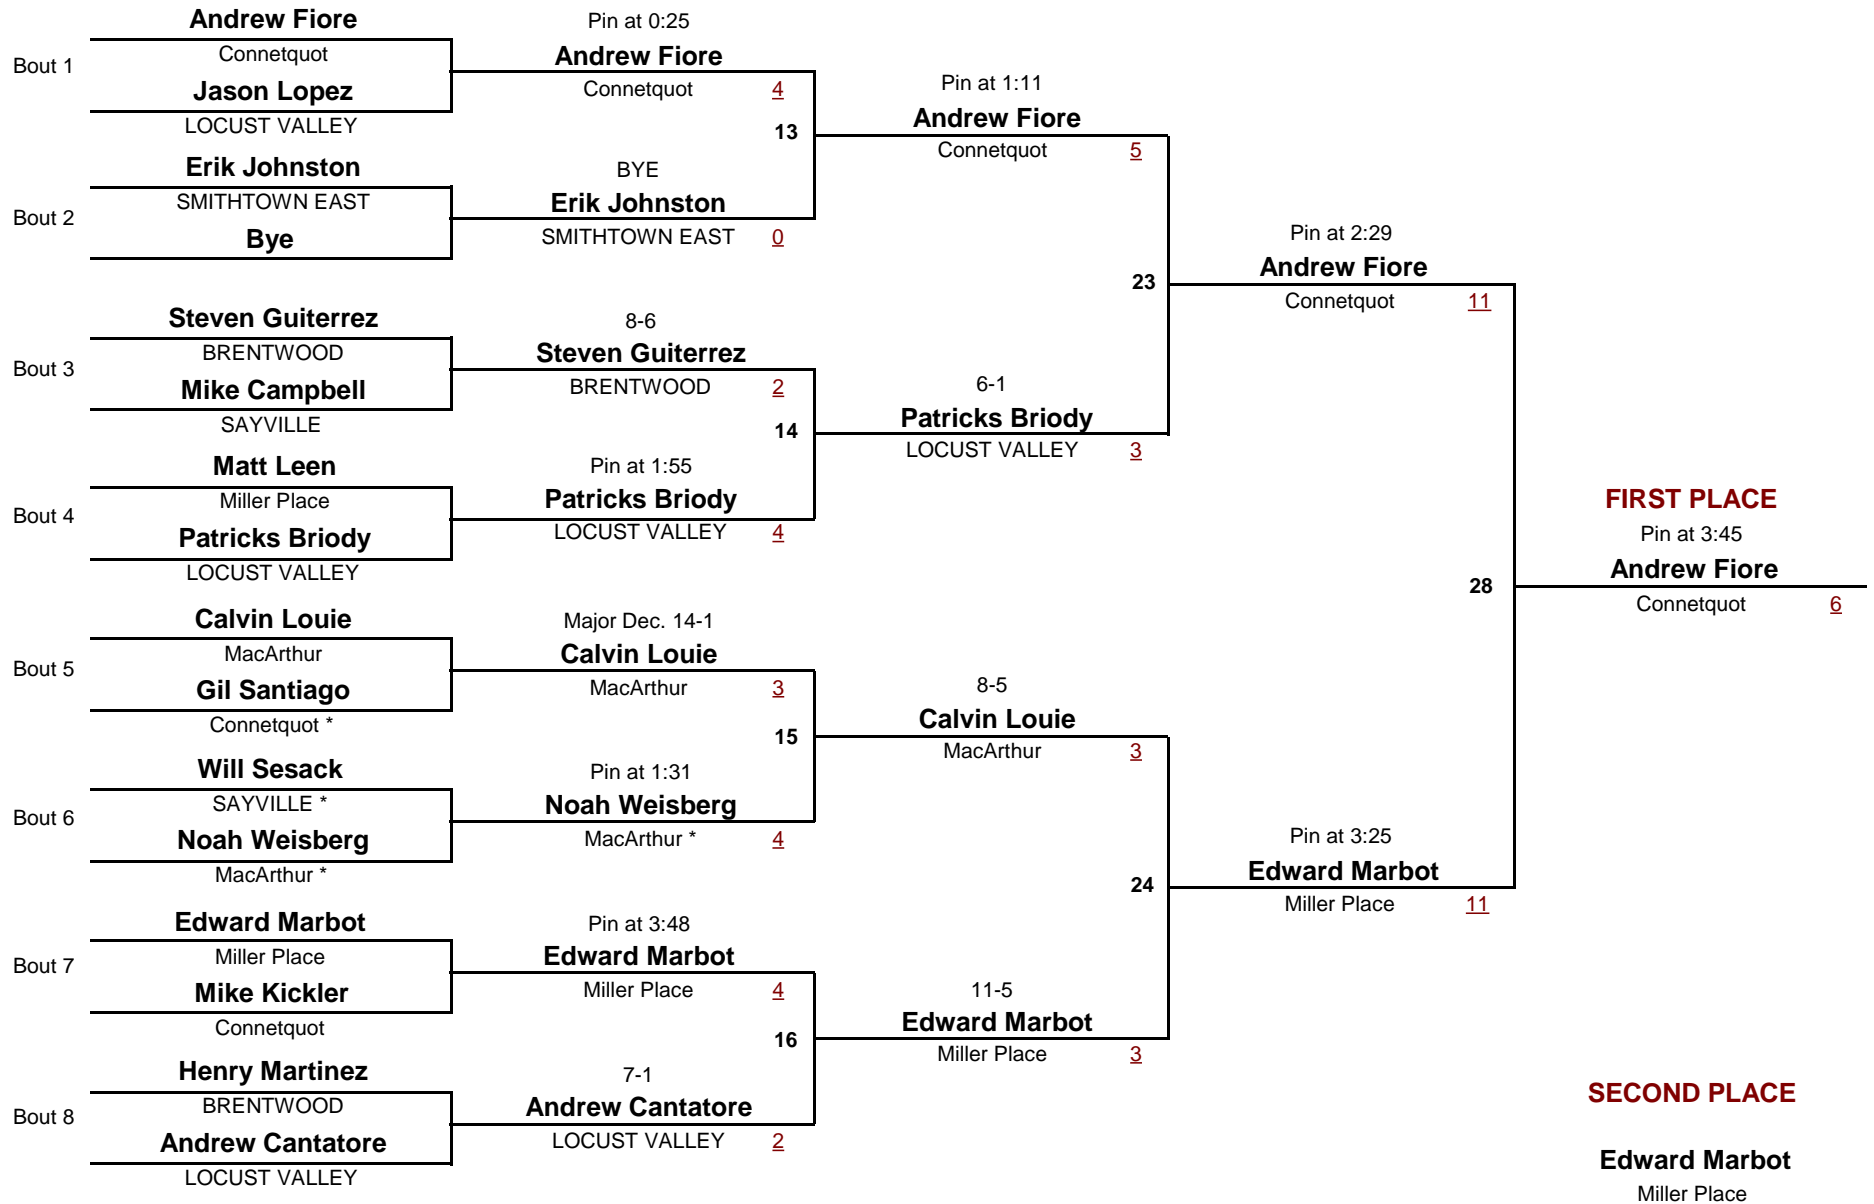

VARSITY

145

Gray-Fitzgerald Holiday Tournament

DIVISION

WEIGHT

December 12, 2015

Championship Rounds

1