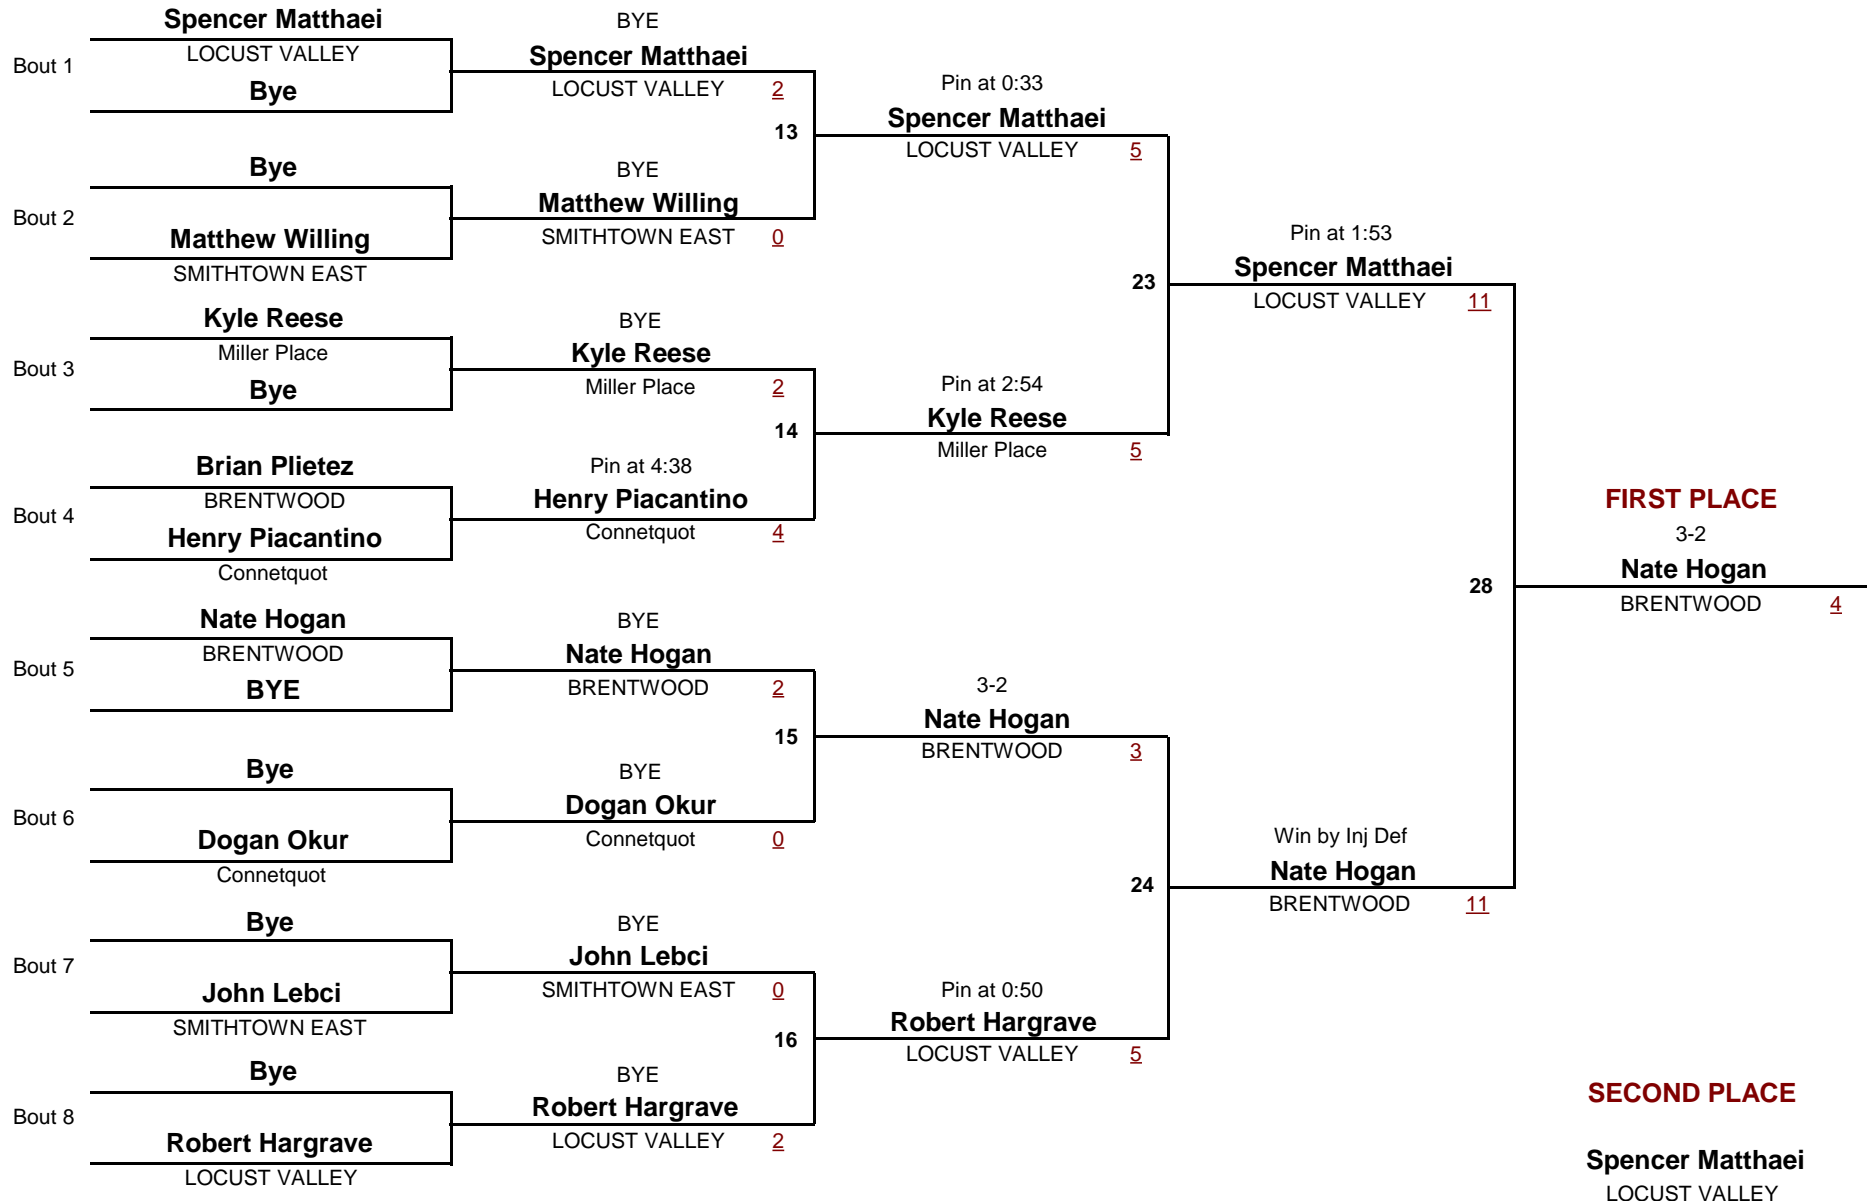

VARSITY

285

Gray-Fitzgerald Holiday Tournament

DIVISION

WEIGHT

December 12, 2015

Championship Rounds

1