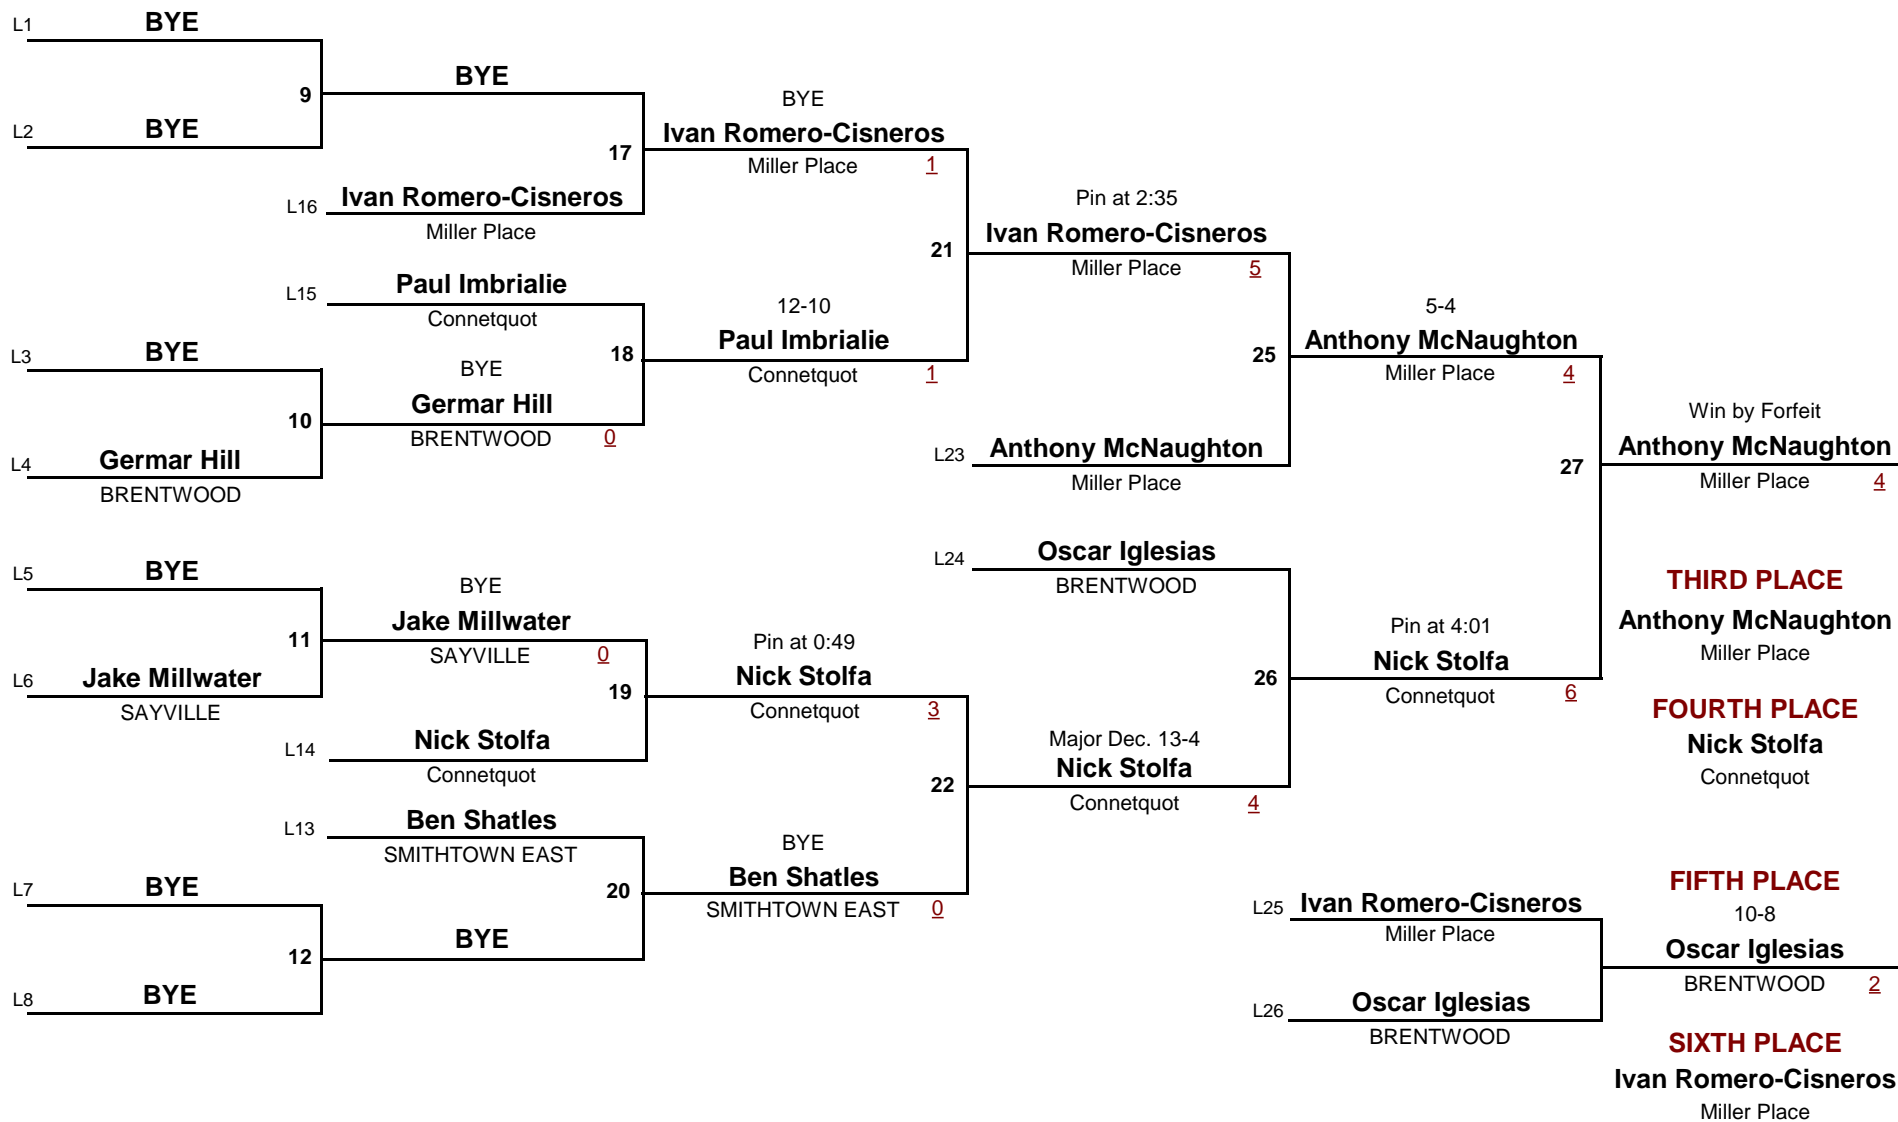

VARSITY

DIVISION

160

WEIGHT

Gray-Fitzgerald Holiday Tournament

December 12, 2015

Consolation Rounds