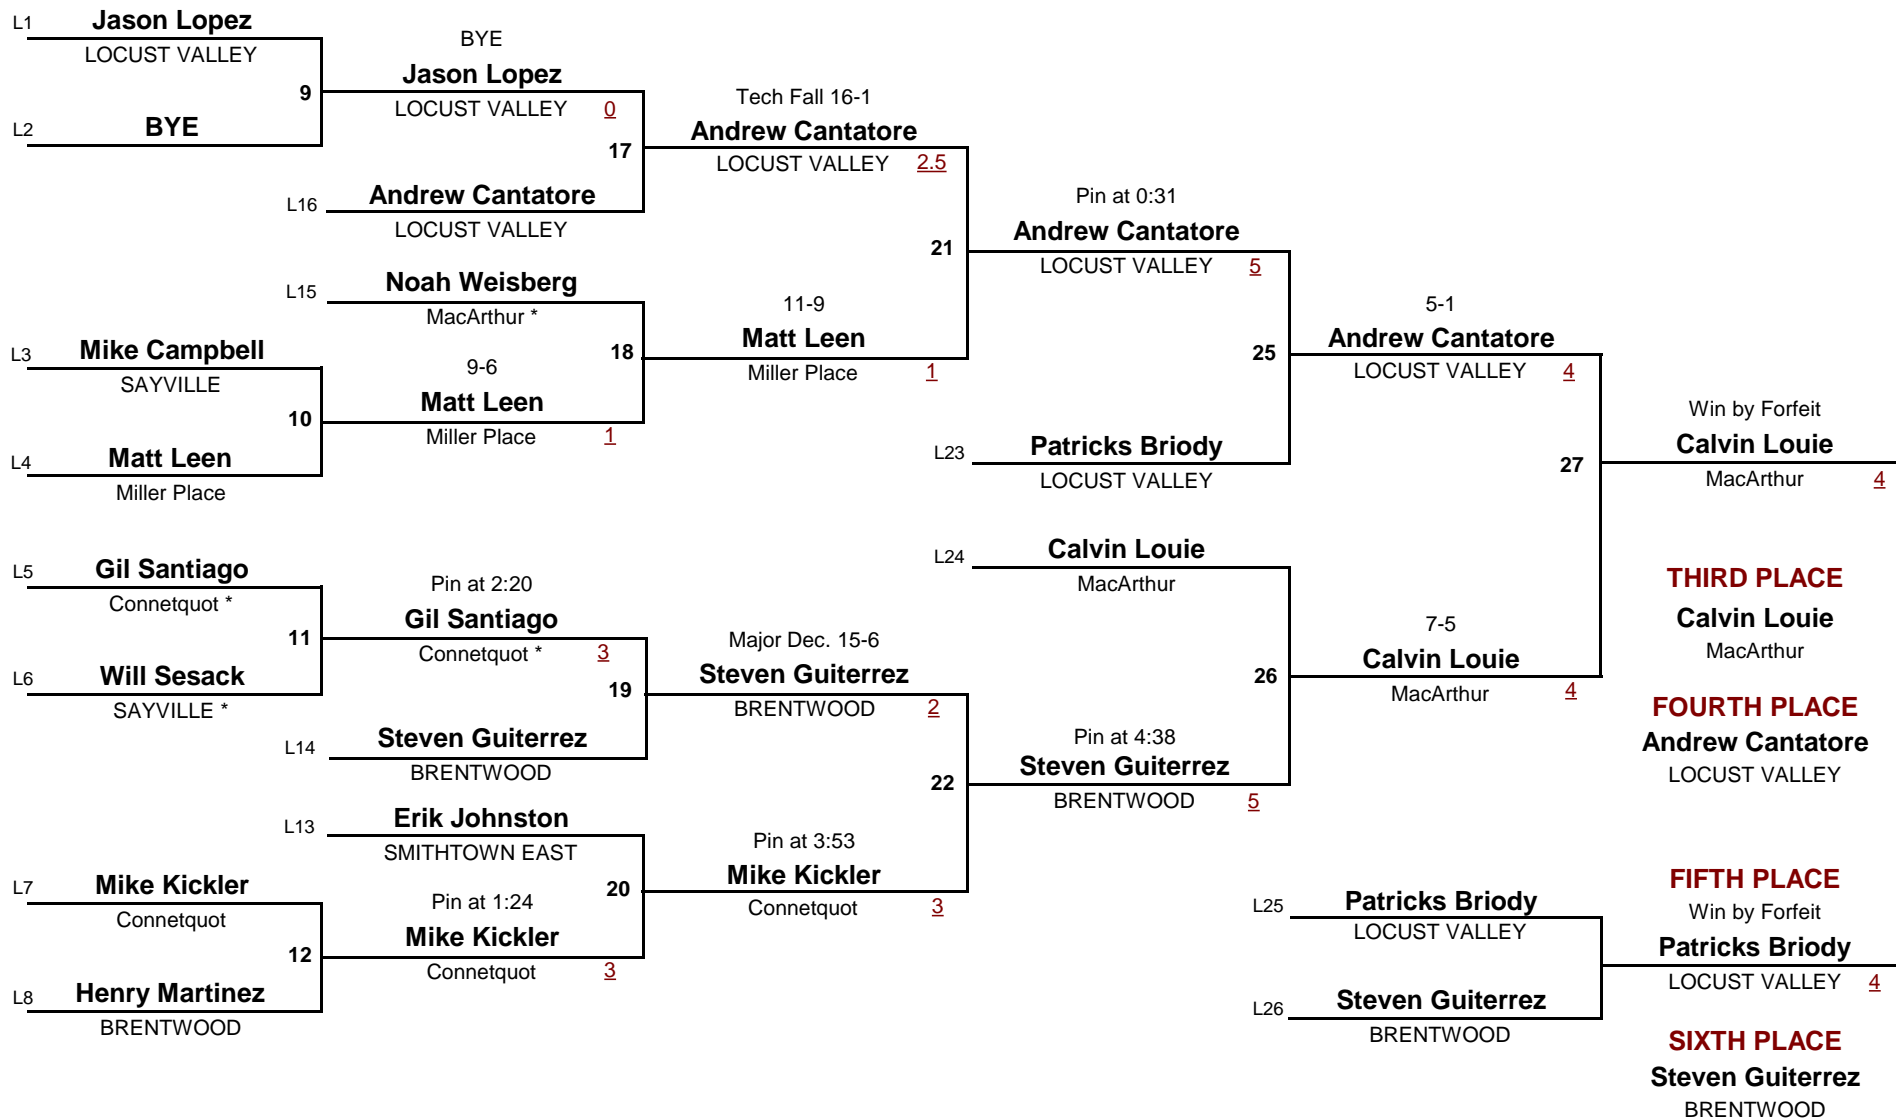

1

**VARSITY**

DIVISION

**145**

WEIGHT

**Gray-Fitzgerald Holiday Tournament**

December 12, 2015

**Consolation Rounds**