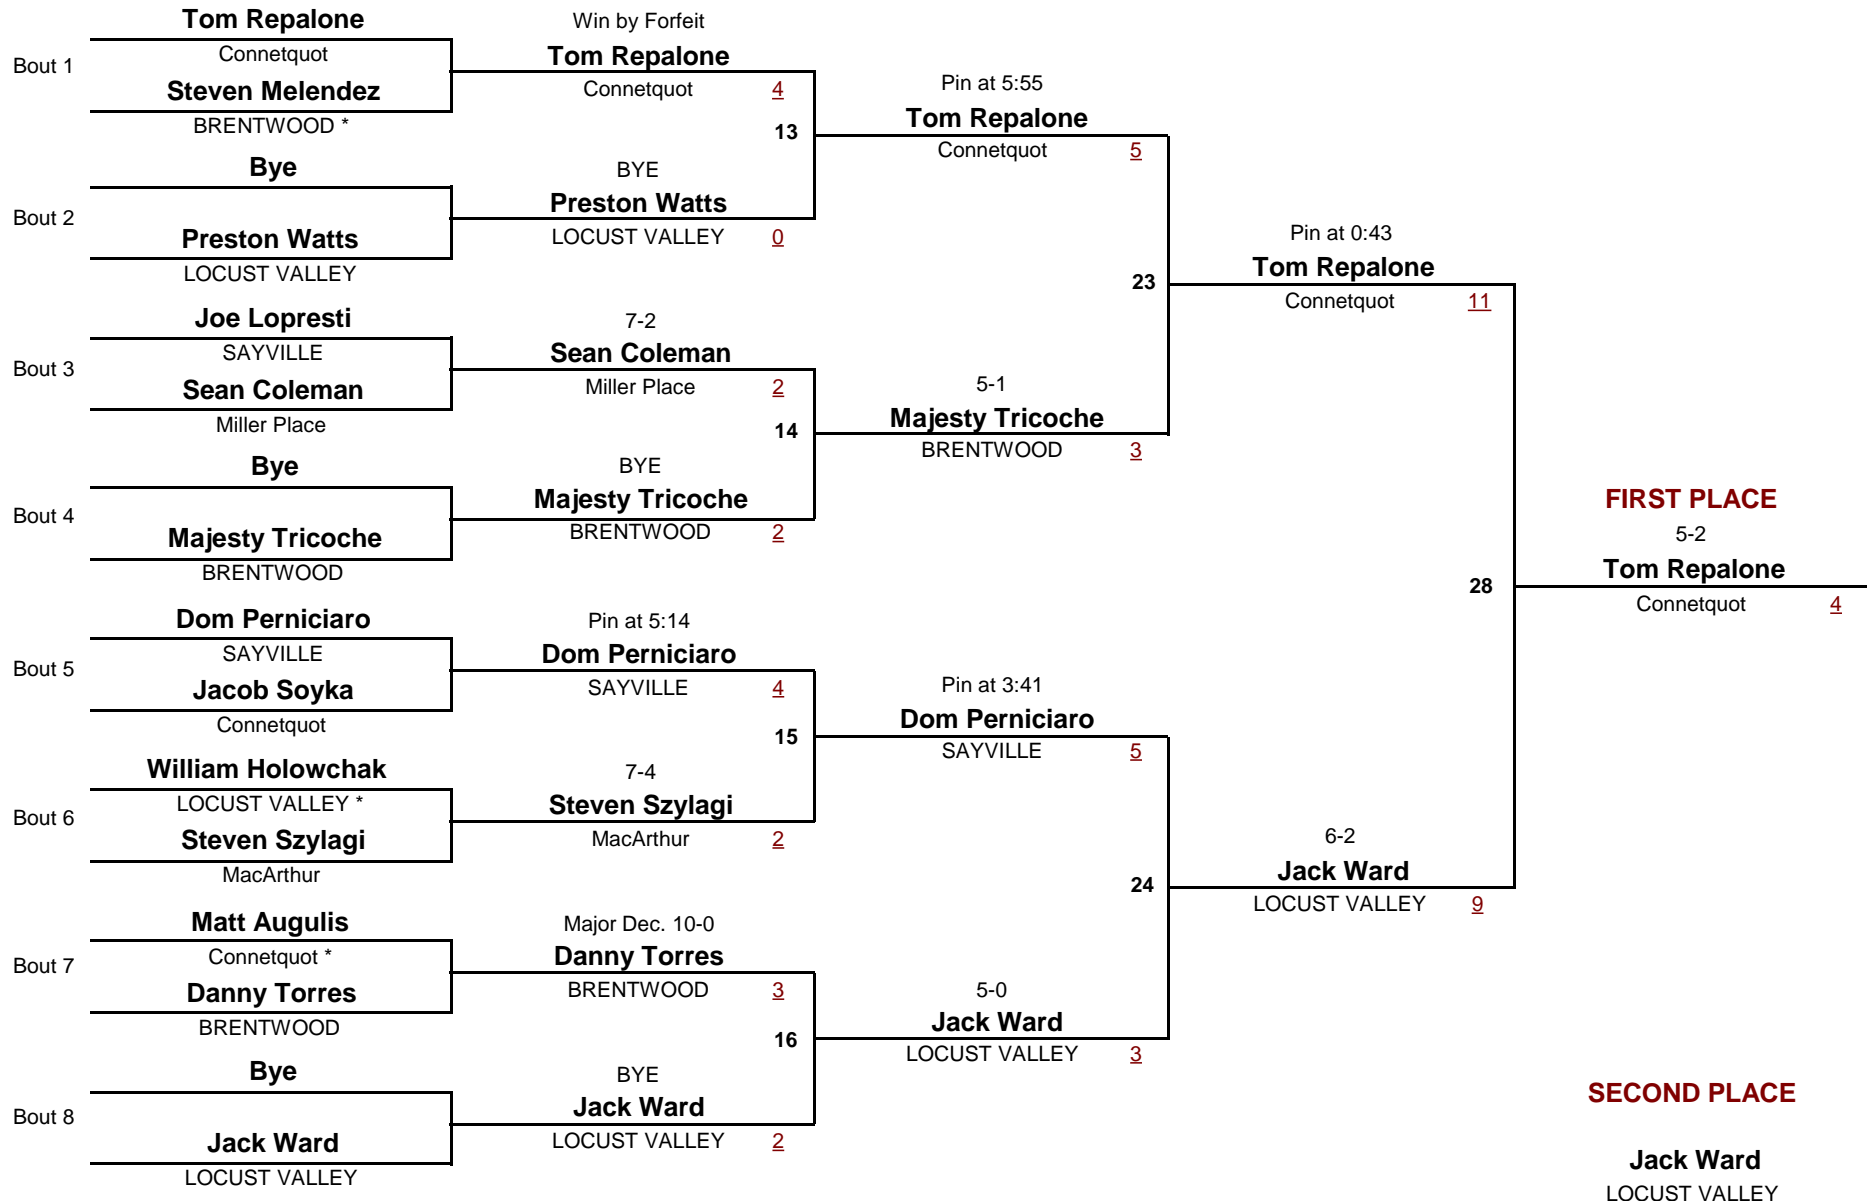

VARSITY

138

Gray-Fitzgerald Holiday Tournament

DIVISION

WEIGHT

December 12, 2015

Championship Rounds

1