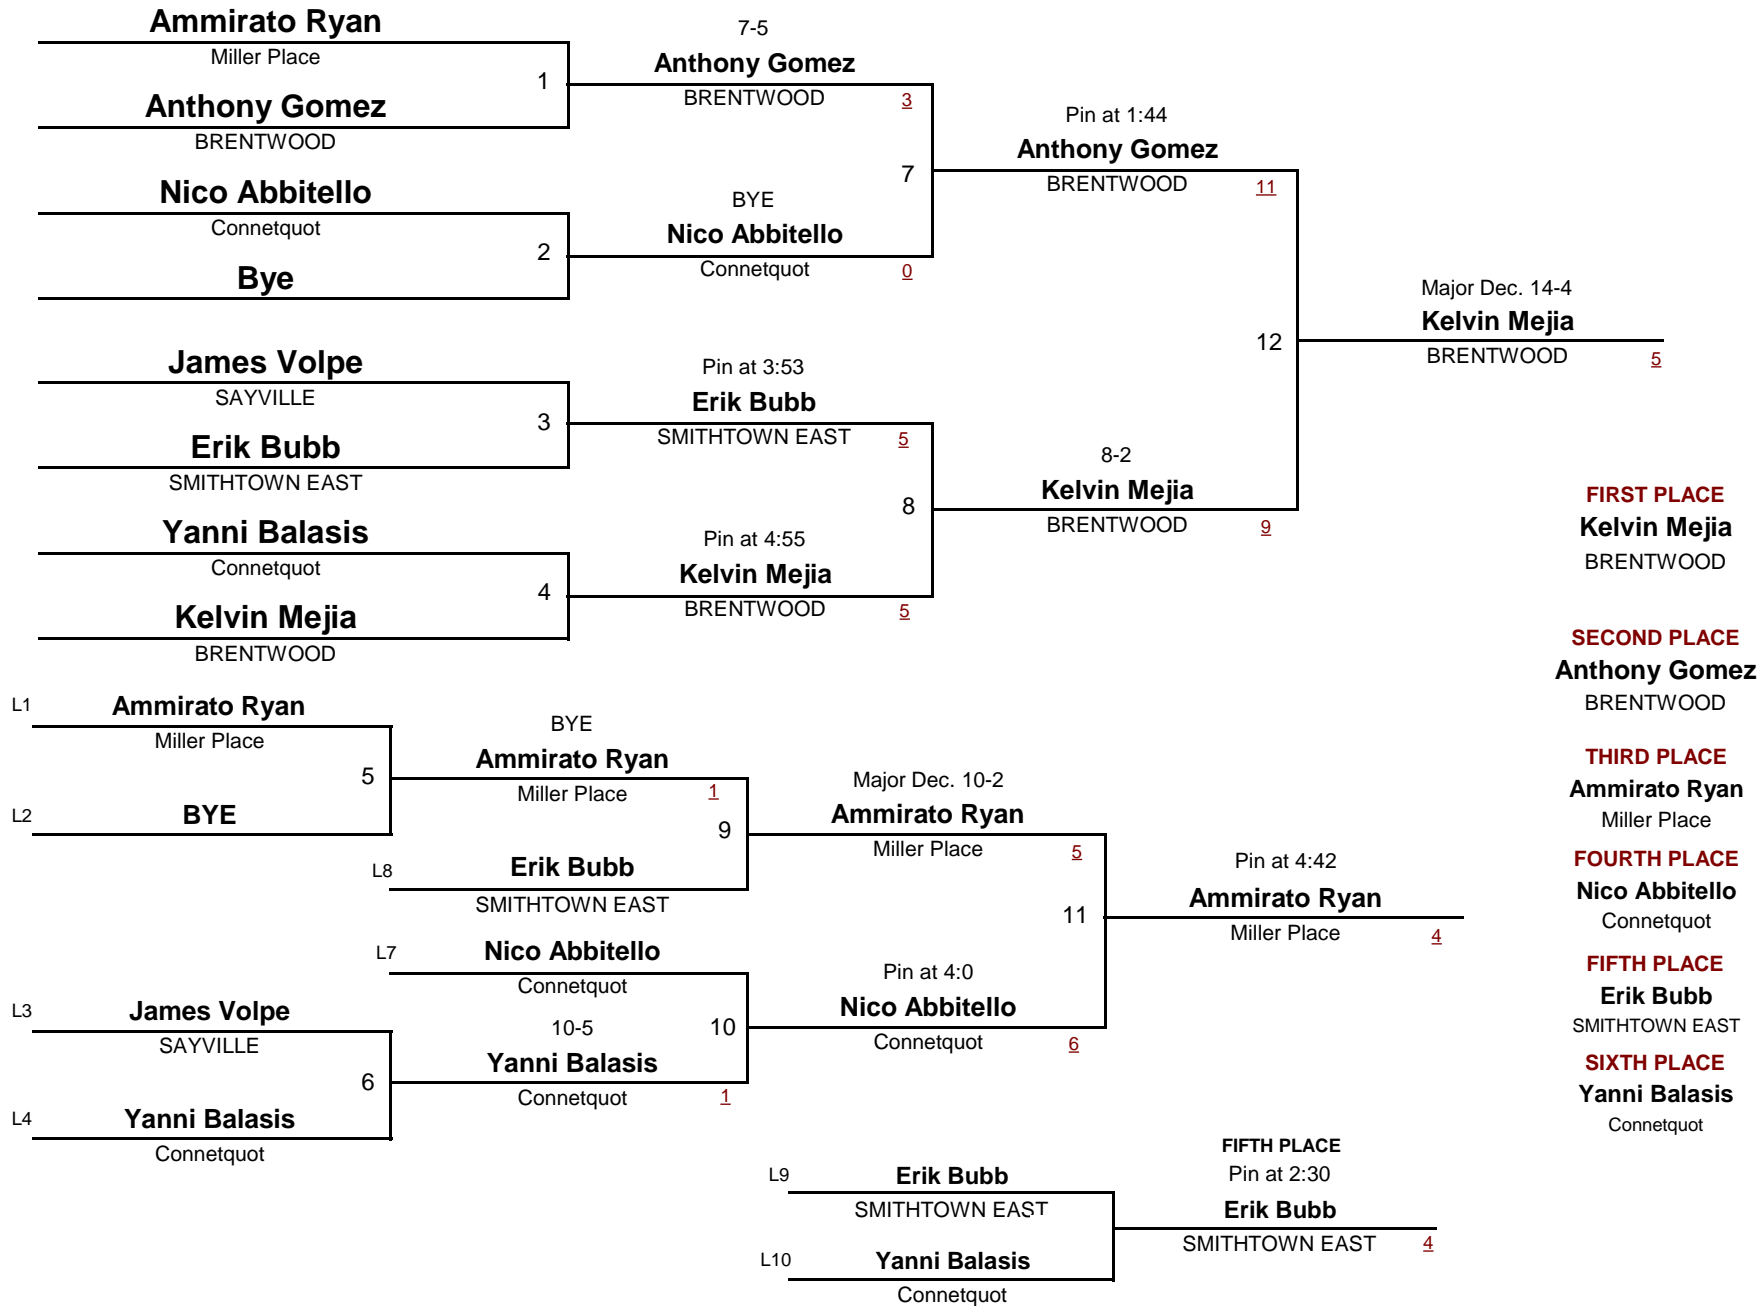

# Gray-Fitzgerald Holiday Tournament

December 12, 2015

**VARSITY**

**160**

**Gray-Fitzgerald Holiday Tournament**

DIVISION

WEIGHT

December 12, 2015