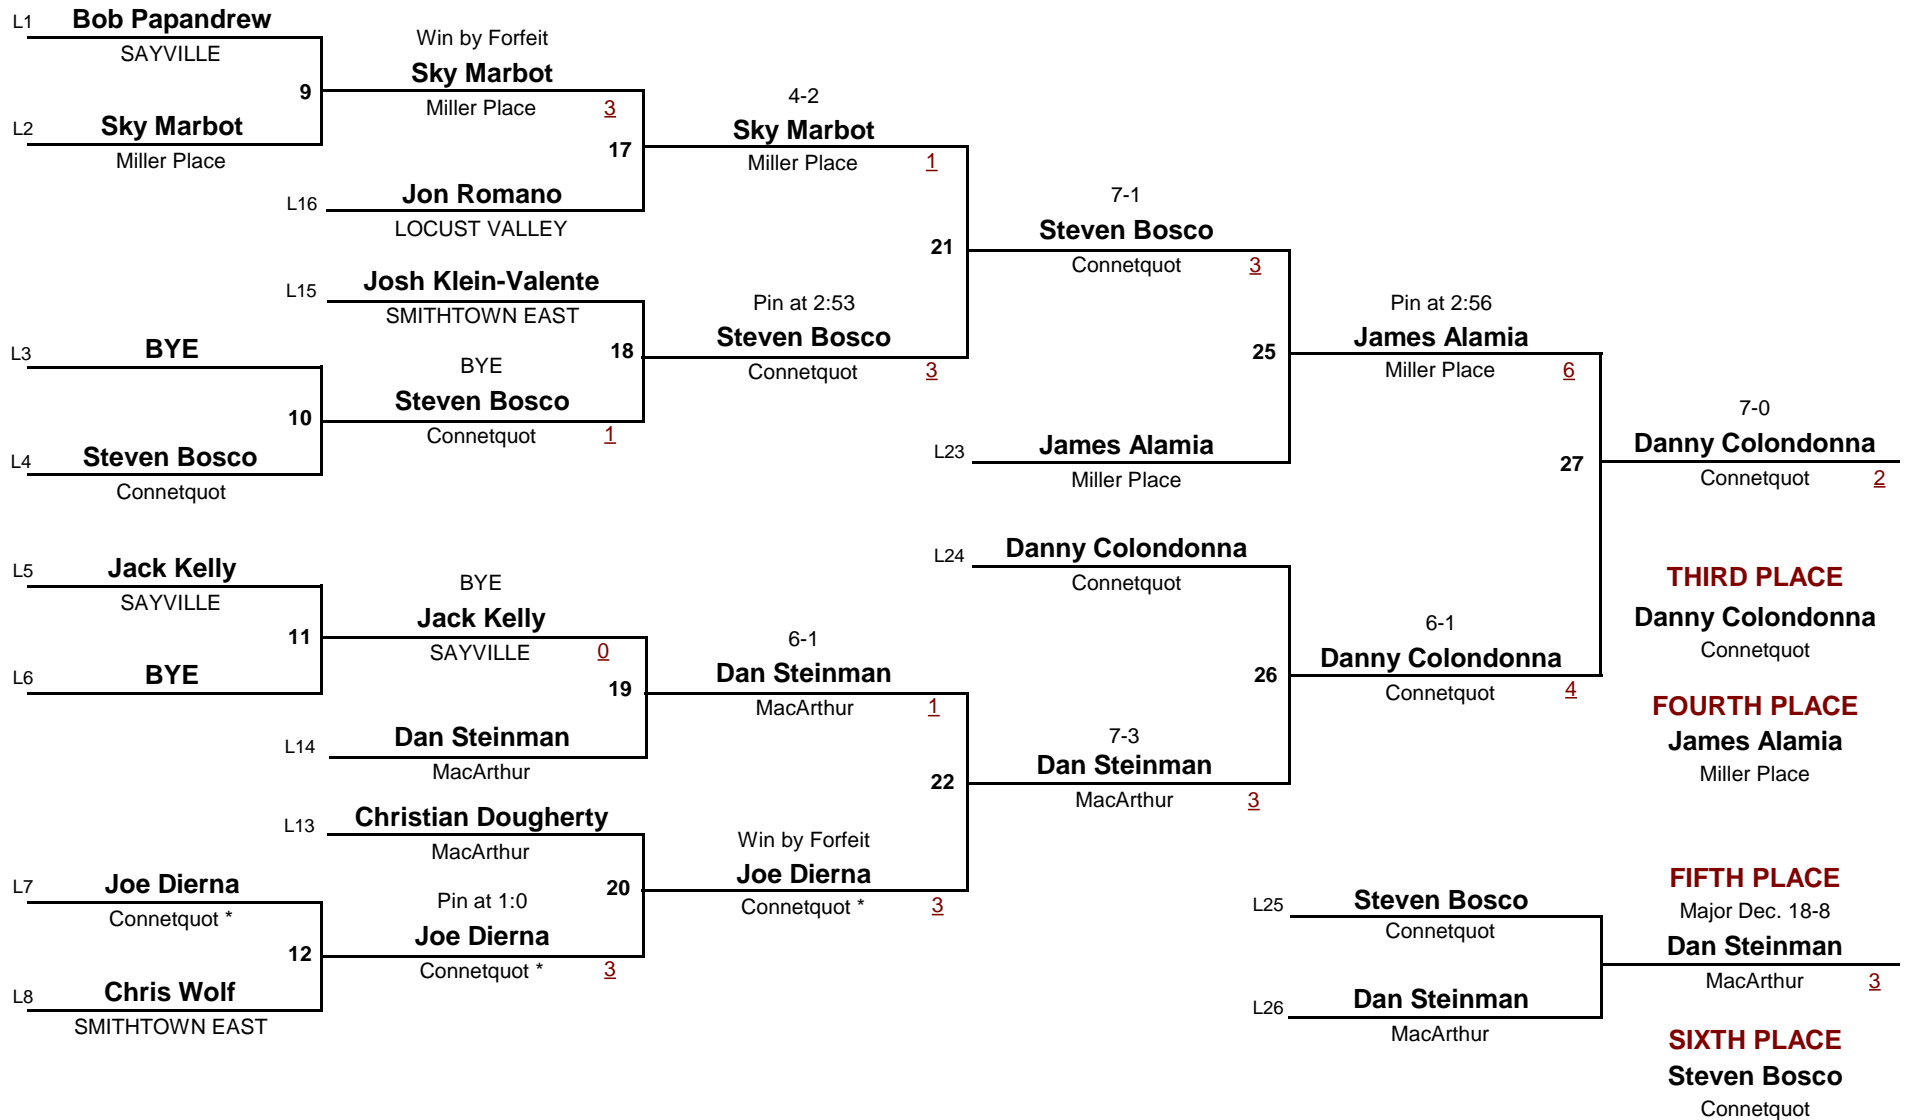

1

**VARSITY**

DIVISION

**120**

WEIGHT

**Gray-Fitzgerald Holiday Tournament**

December 12, 2015

**Consolation Rounds**