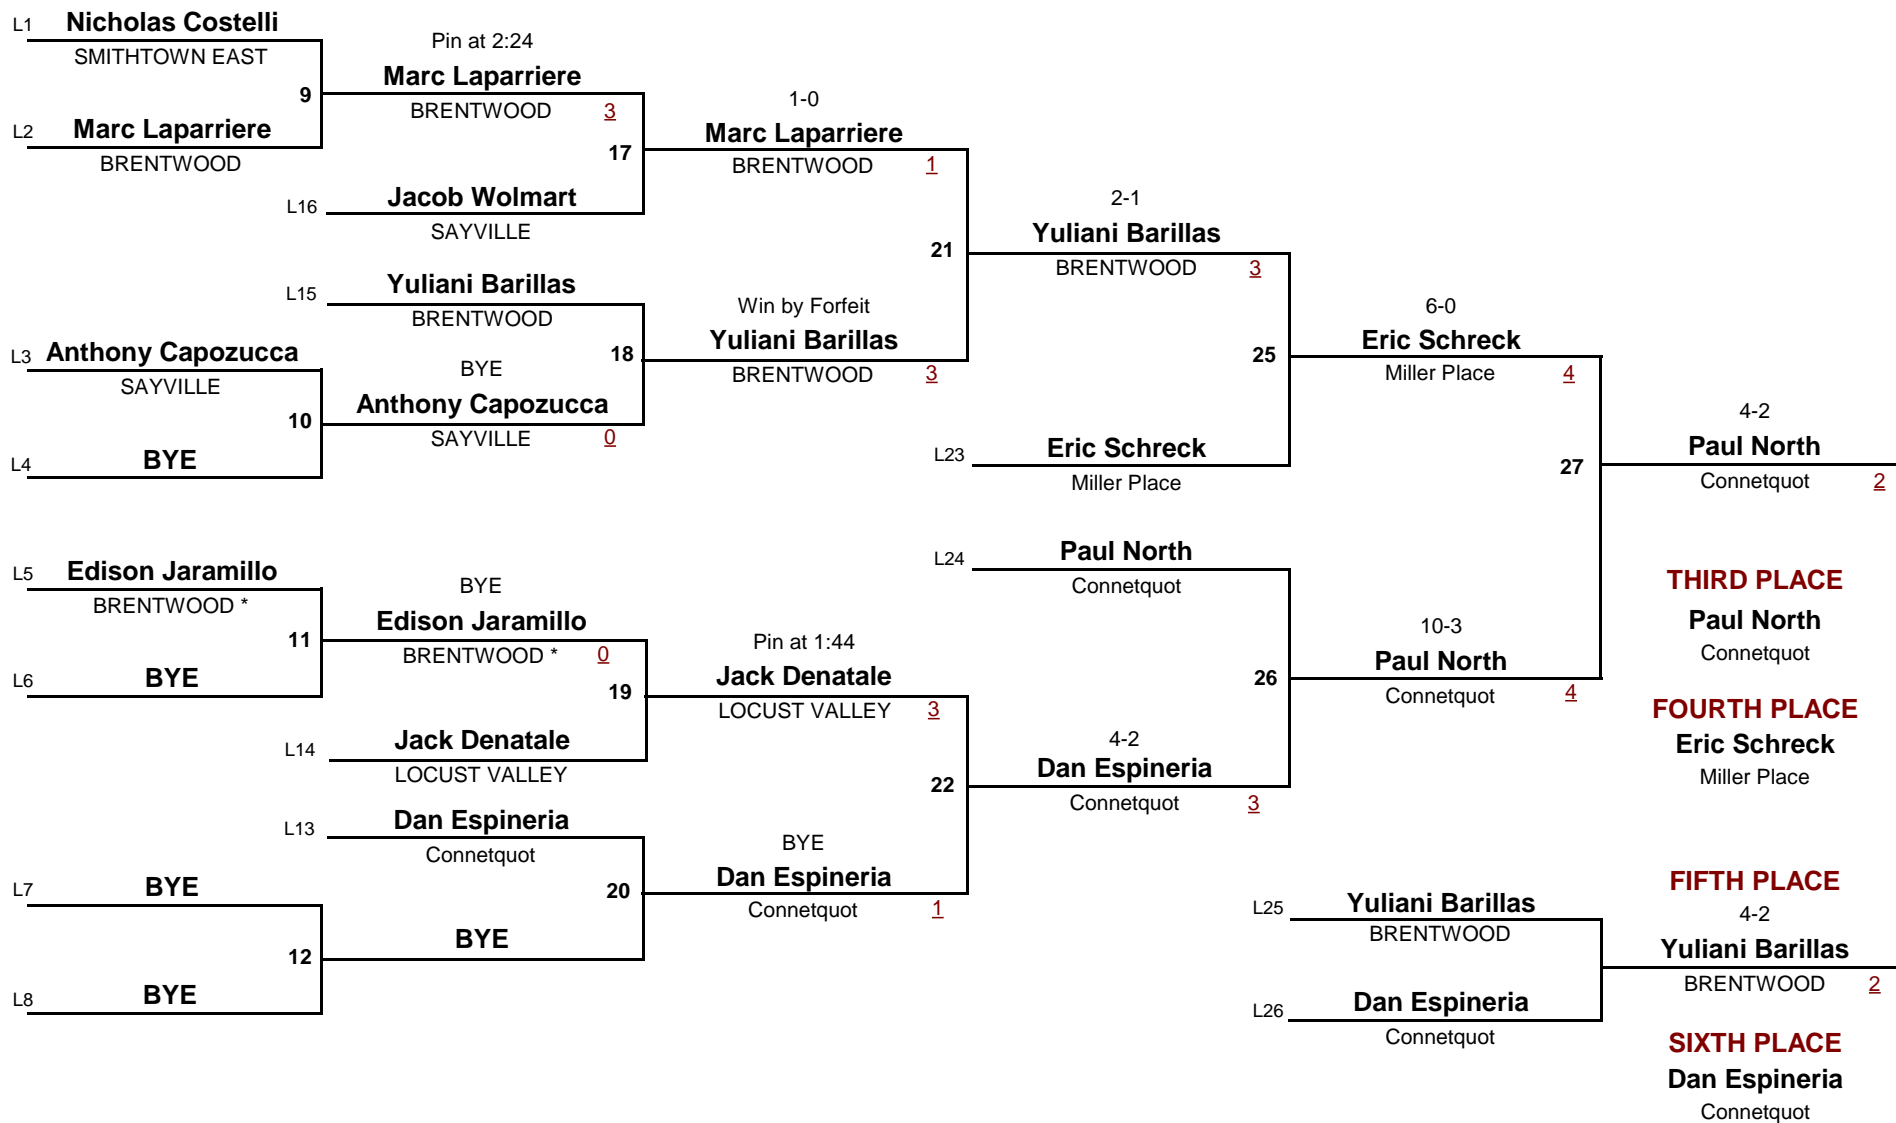

VARSITY

DIVISION

132

WEIGHT

Gray-Fitzgerald Holiday Tournament

December 12, 2015

Consolation Rounds