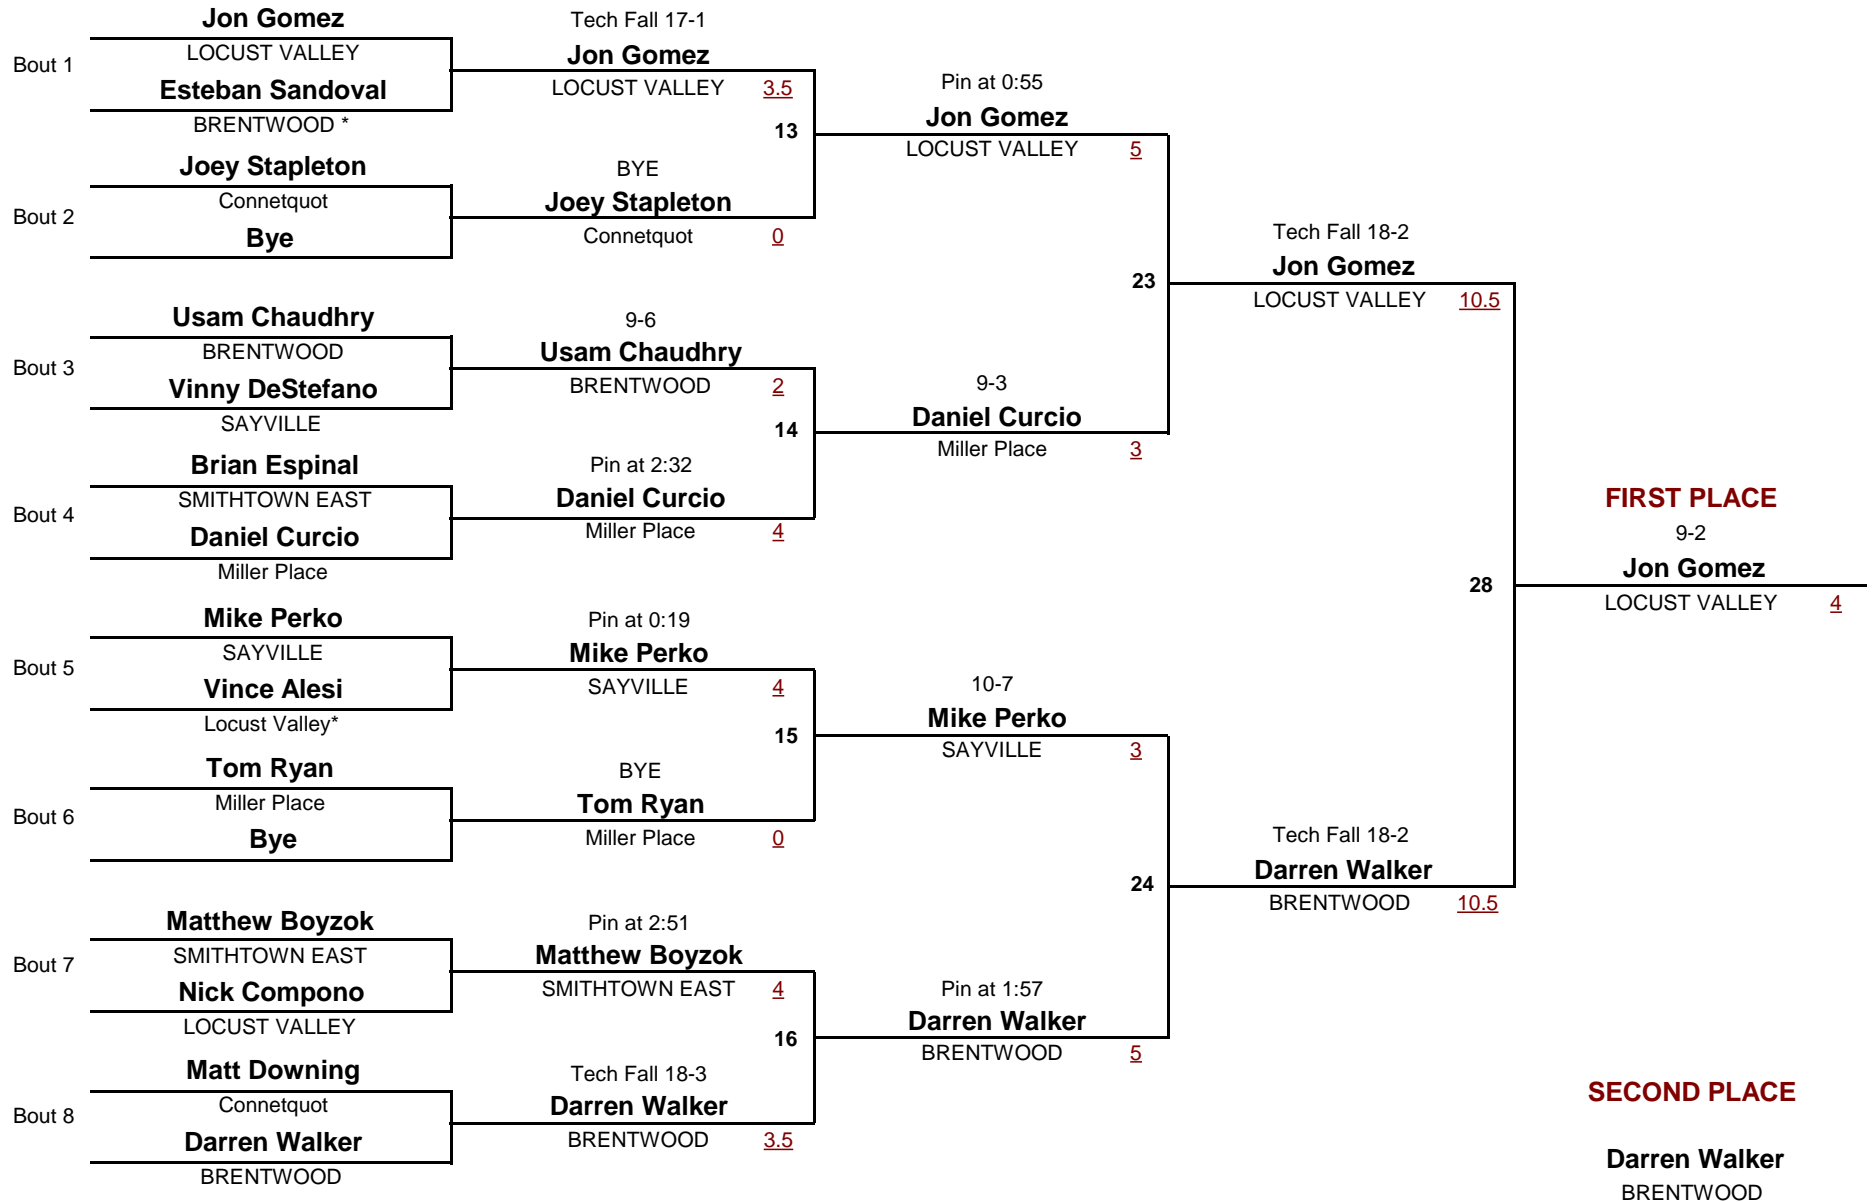

**VARSITY**

**126**

**Gray-Fitzgerald Holiday Tournament**

DIVISION

WEIGHT

December 12, 2015

**Championship Rounds**

1