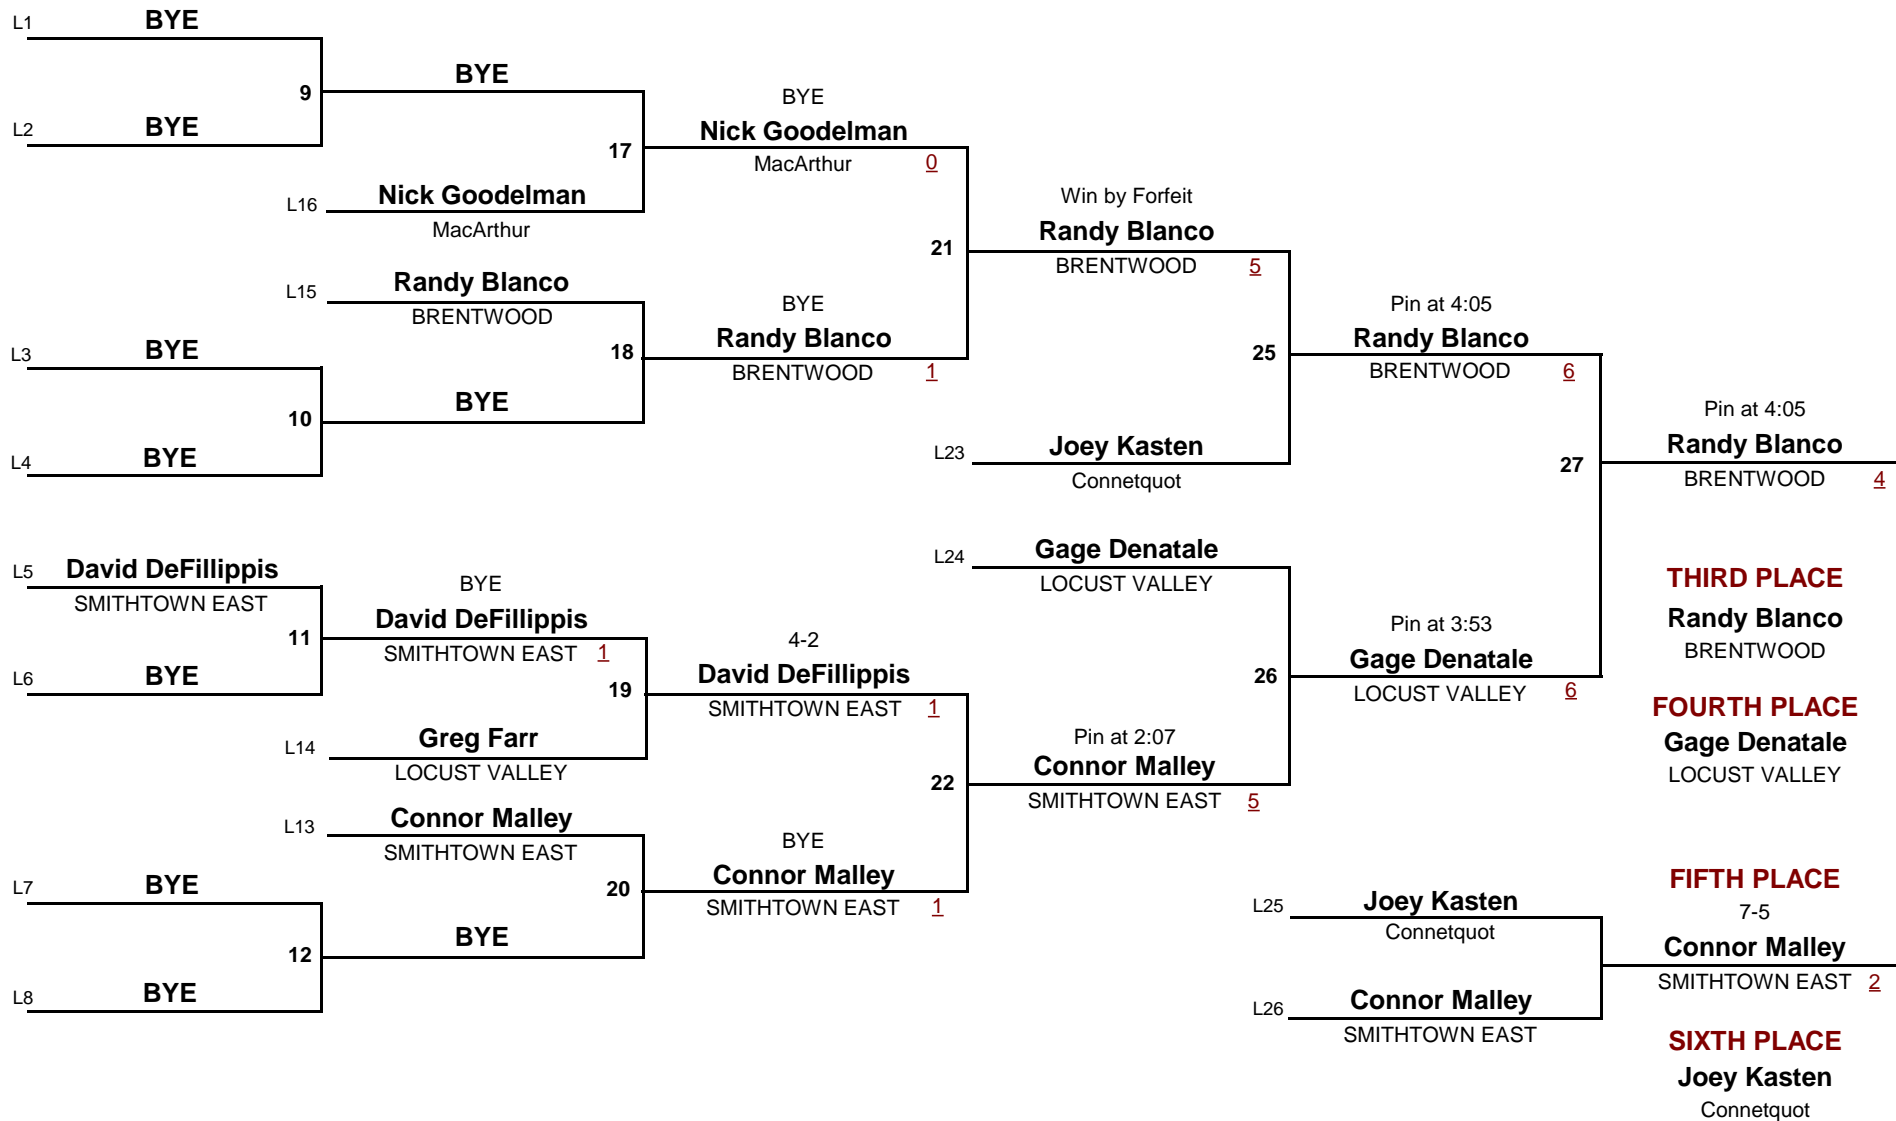

VARSITY

DIVISION

113

WEIGHT

Gray-Fitzgerald Holiday Tournament

December 12, 2015

Consolation Rounds