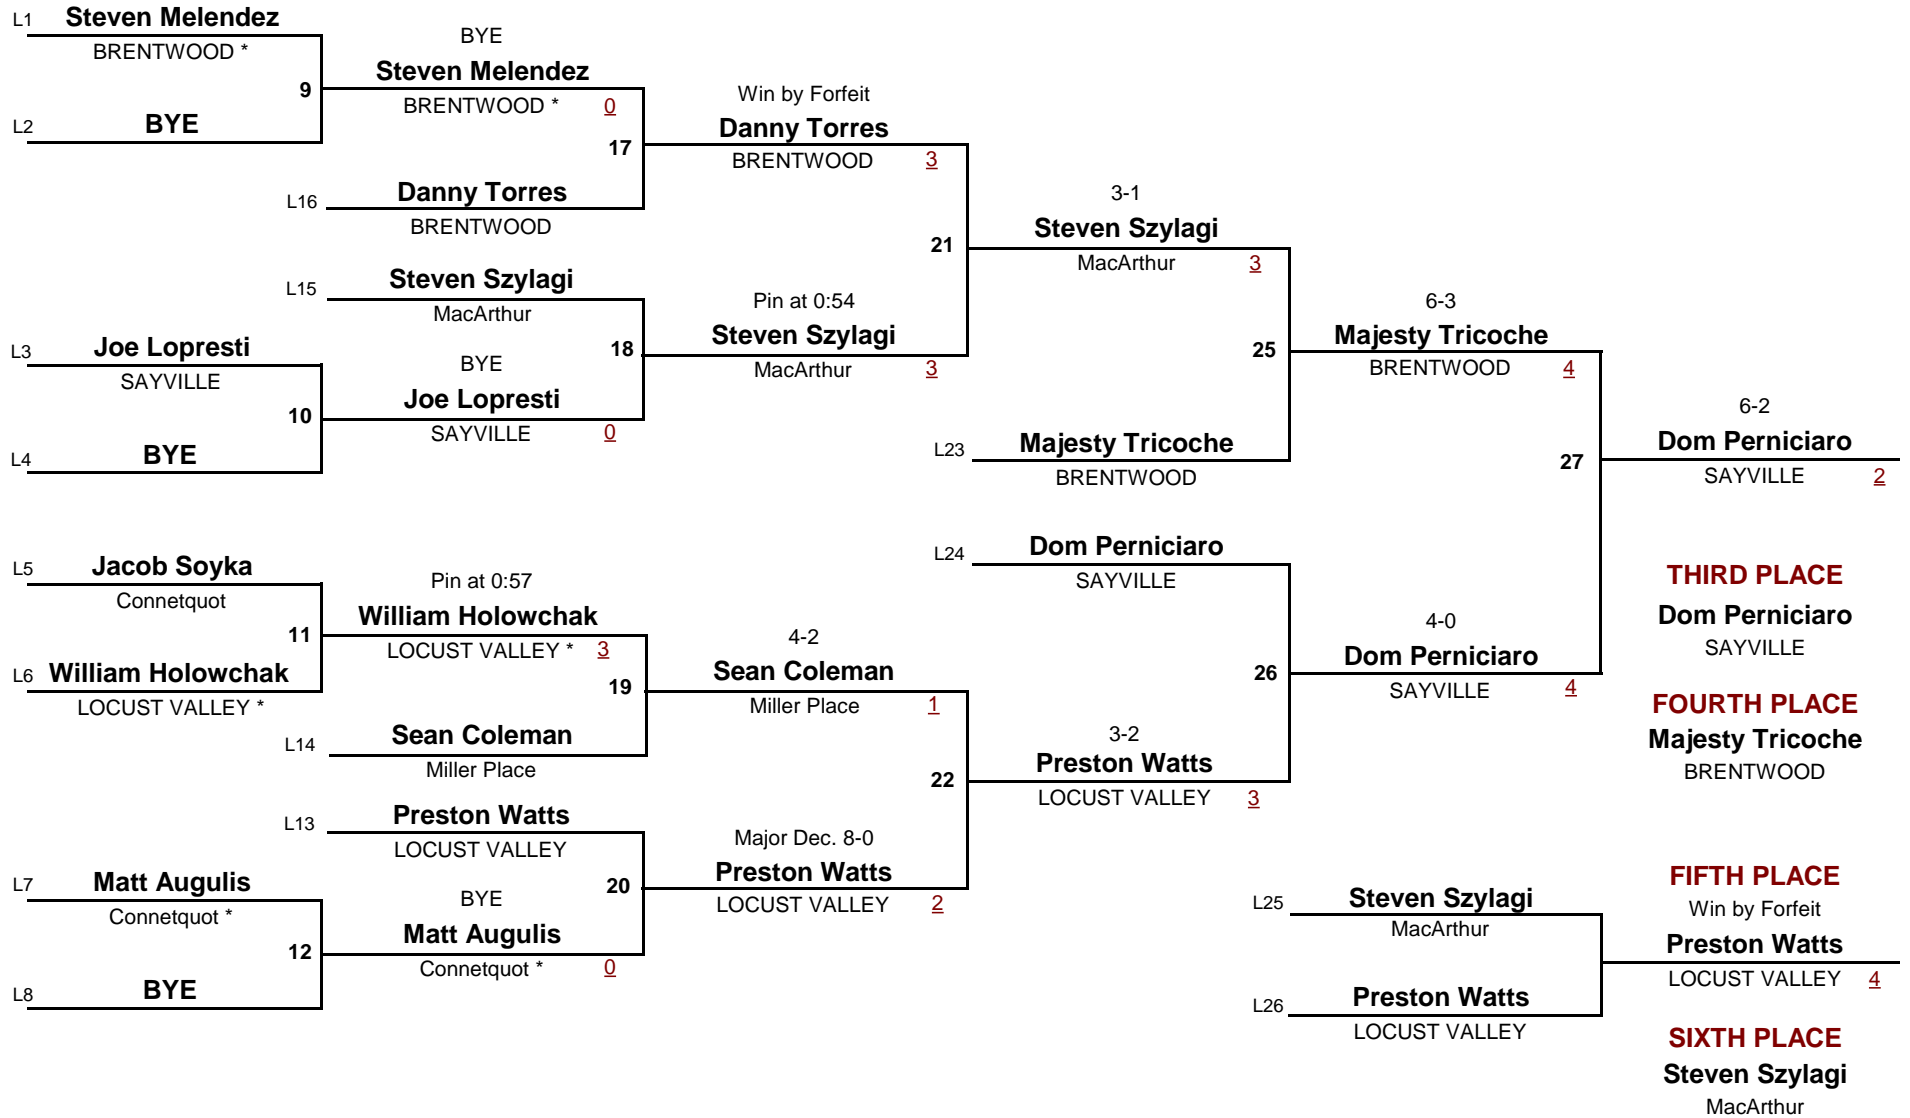

VARSITY

DIVISION

138

WEIGHT

Gray-Fitzgerald Holiday Tournament

December 12, 2015

Consolation Rounds