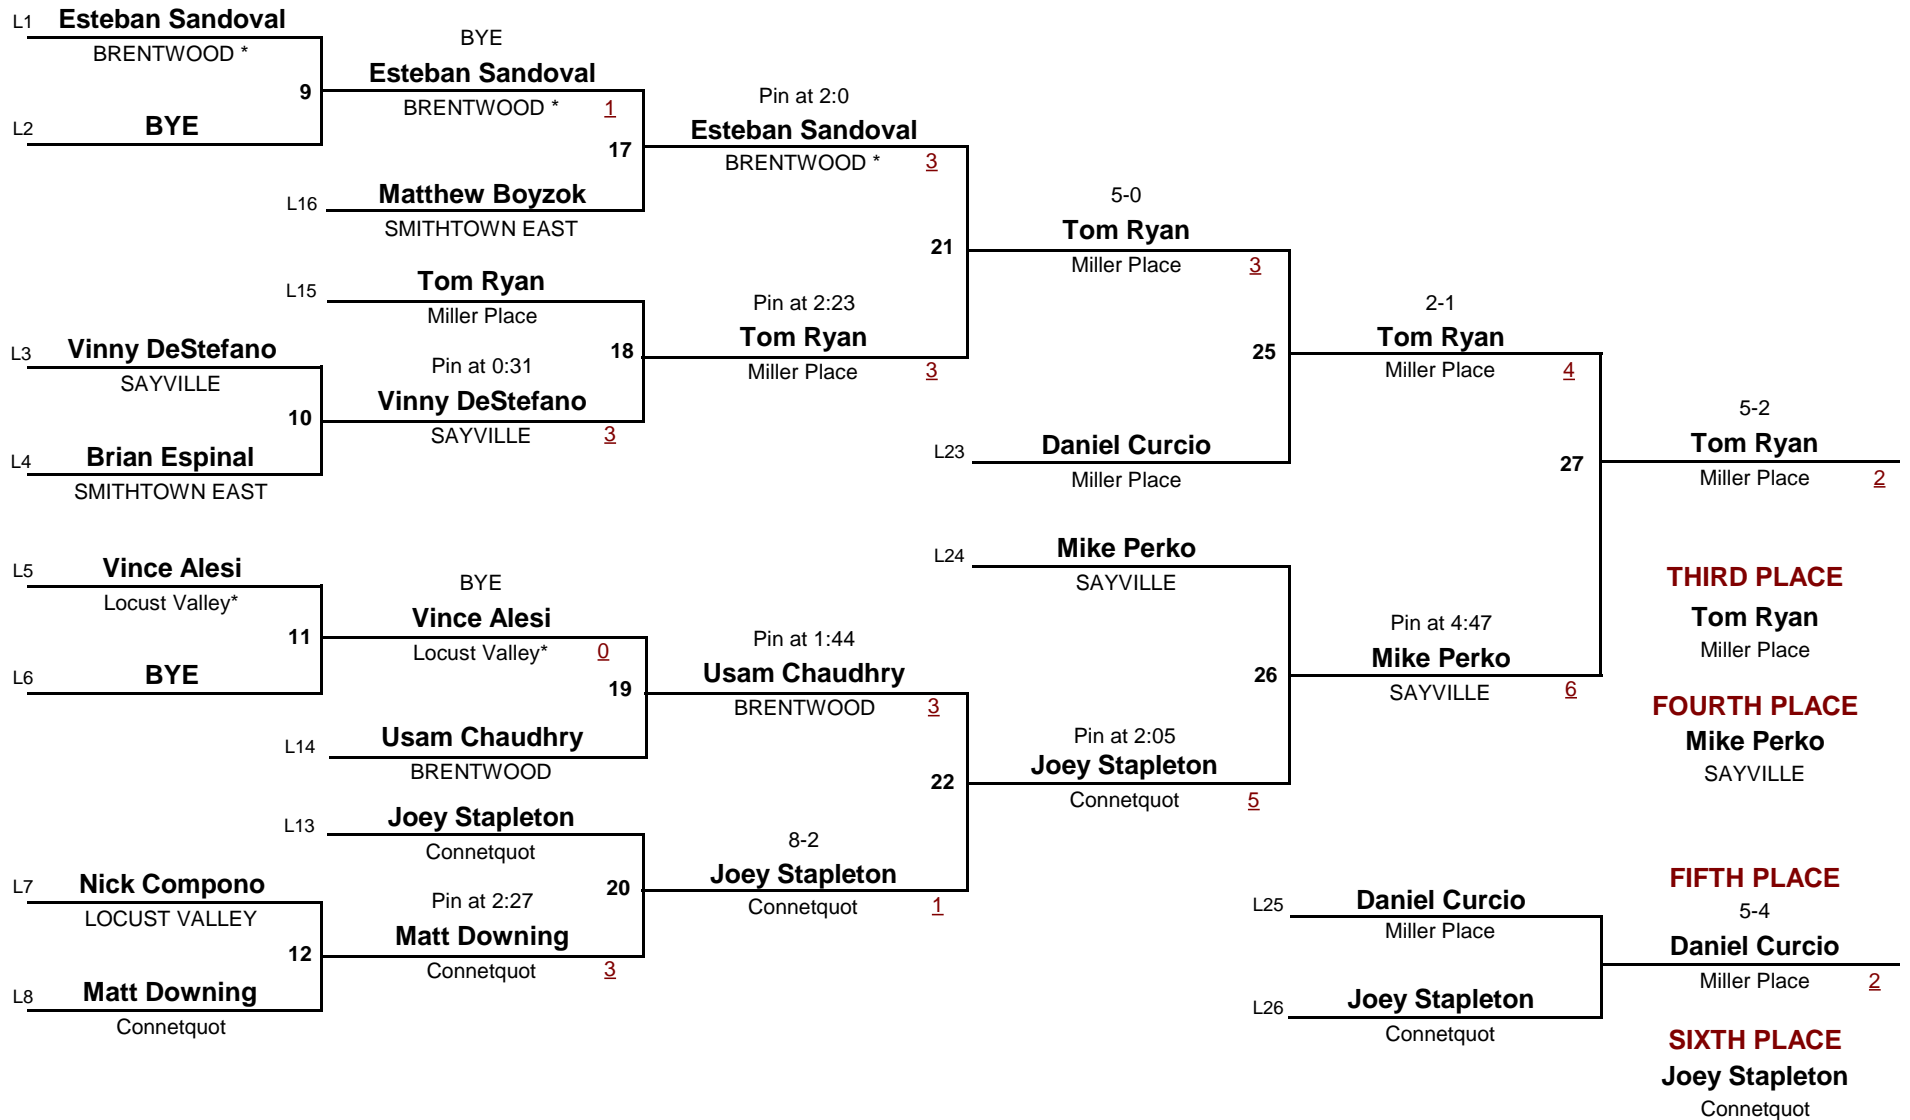

VARSITY

DIVISION

126

WEIGHT

Gray-Fitzgerald Holiday Tournament

December 12, 2015

Consolation Rounds