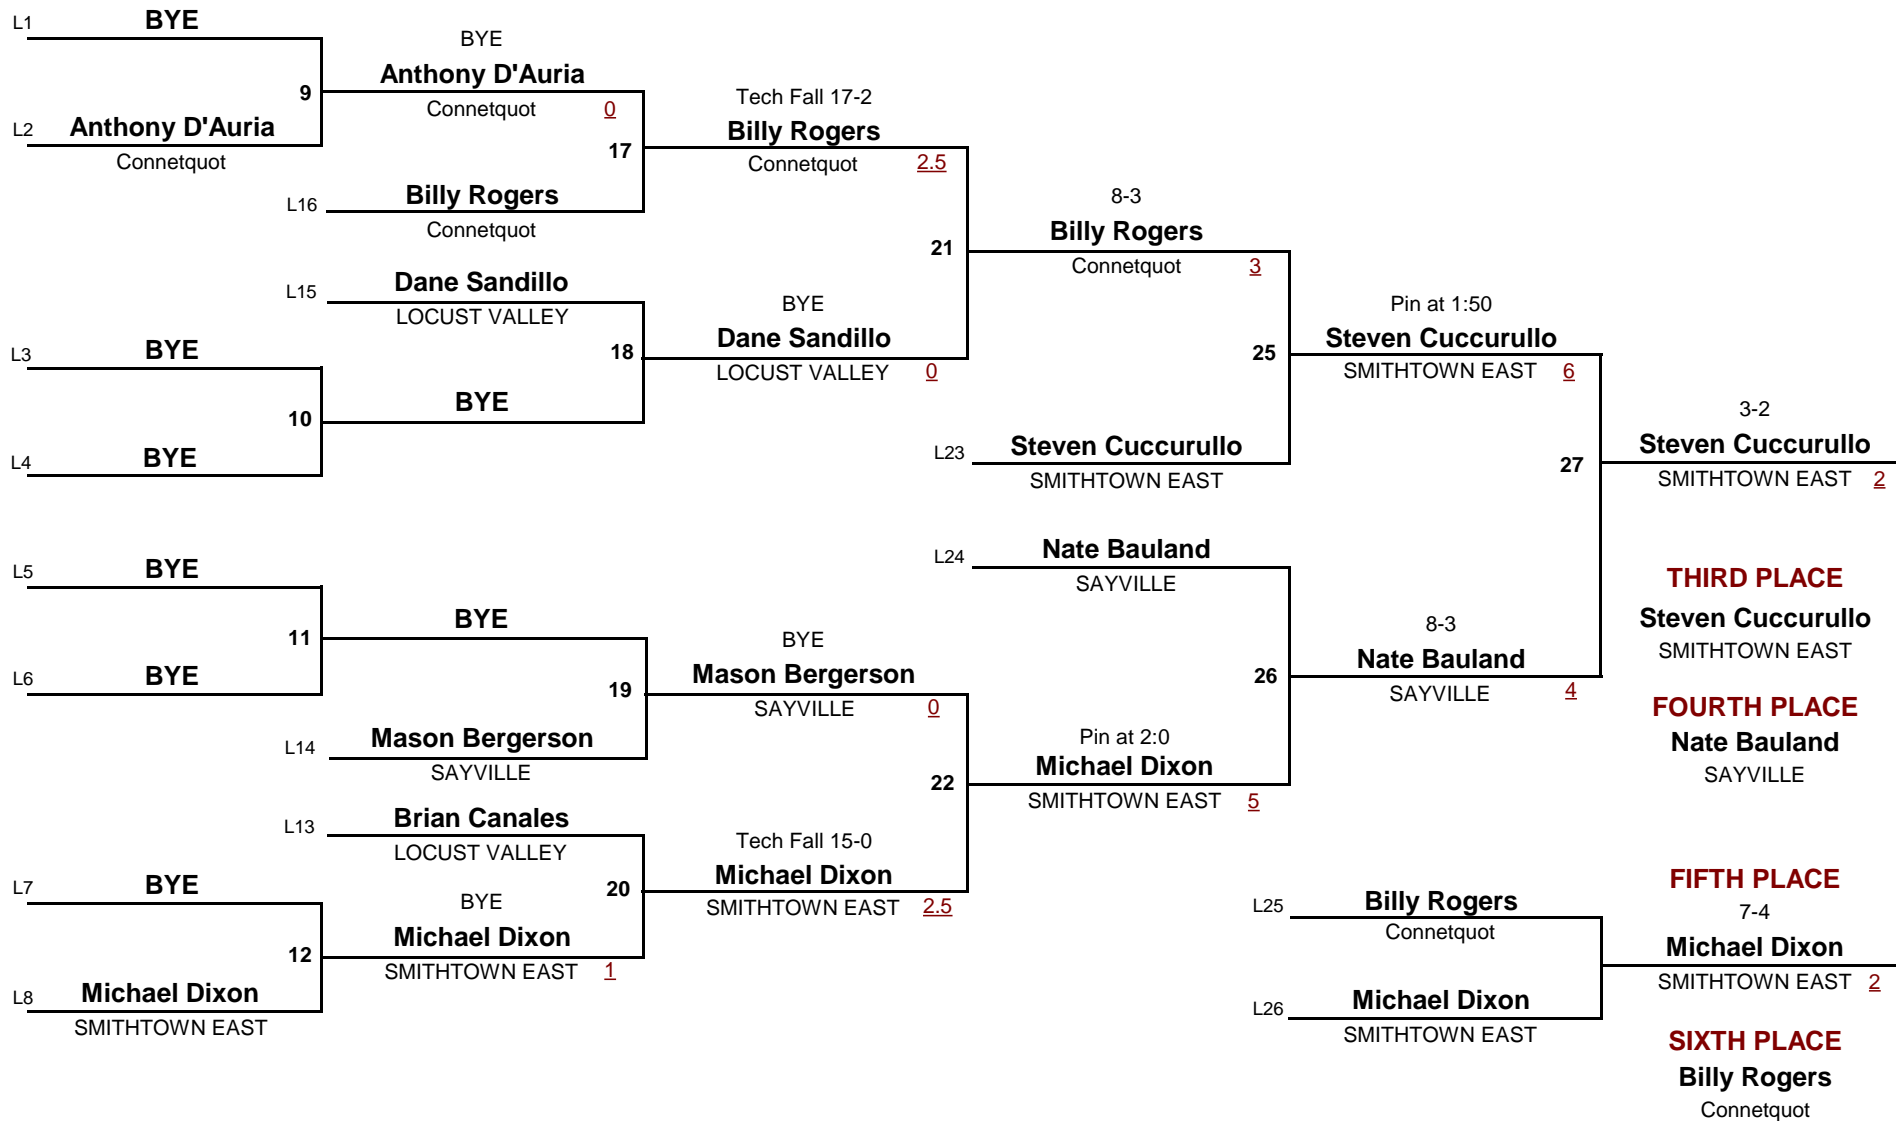

VARSITY

DIVISION

170

WEIGHT

Gray-Fitzgerald Holiday Tournament

December 12, 2015

Consolation Rounds