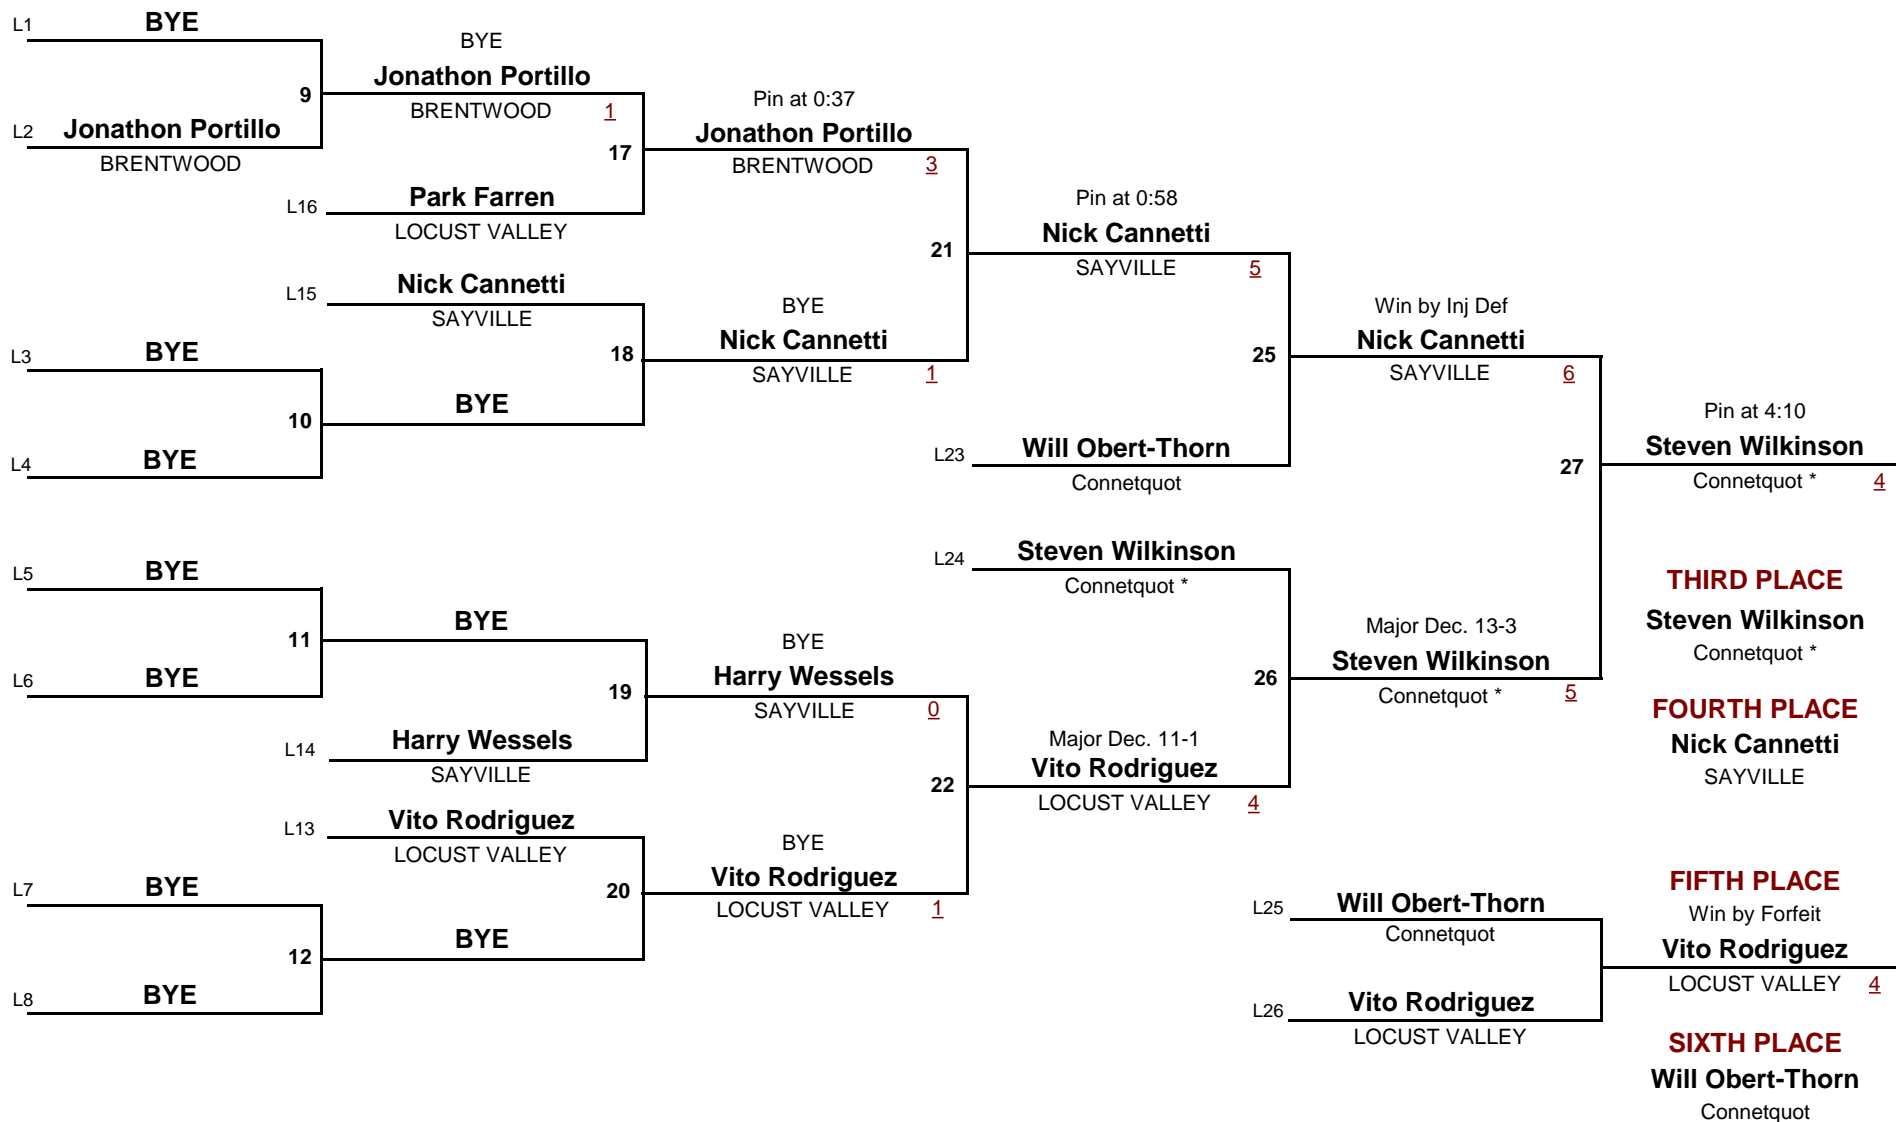

VARSITY

DIVISION

99

WEIGHT

Gray-Fitzgerald Holiday Tournament

December 12, 2015

Consolation Rounds