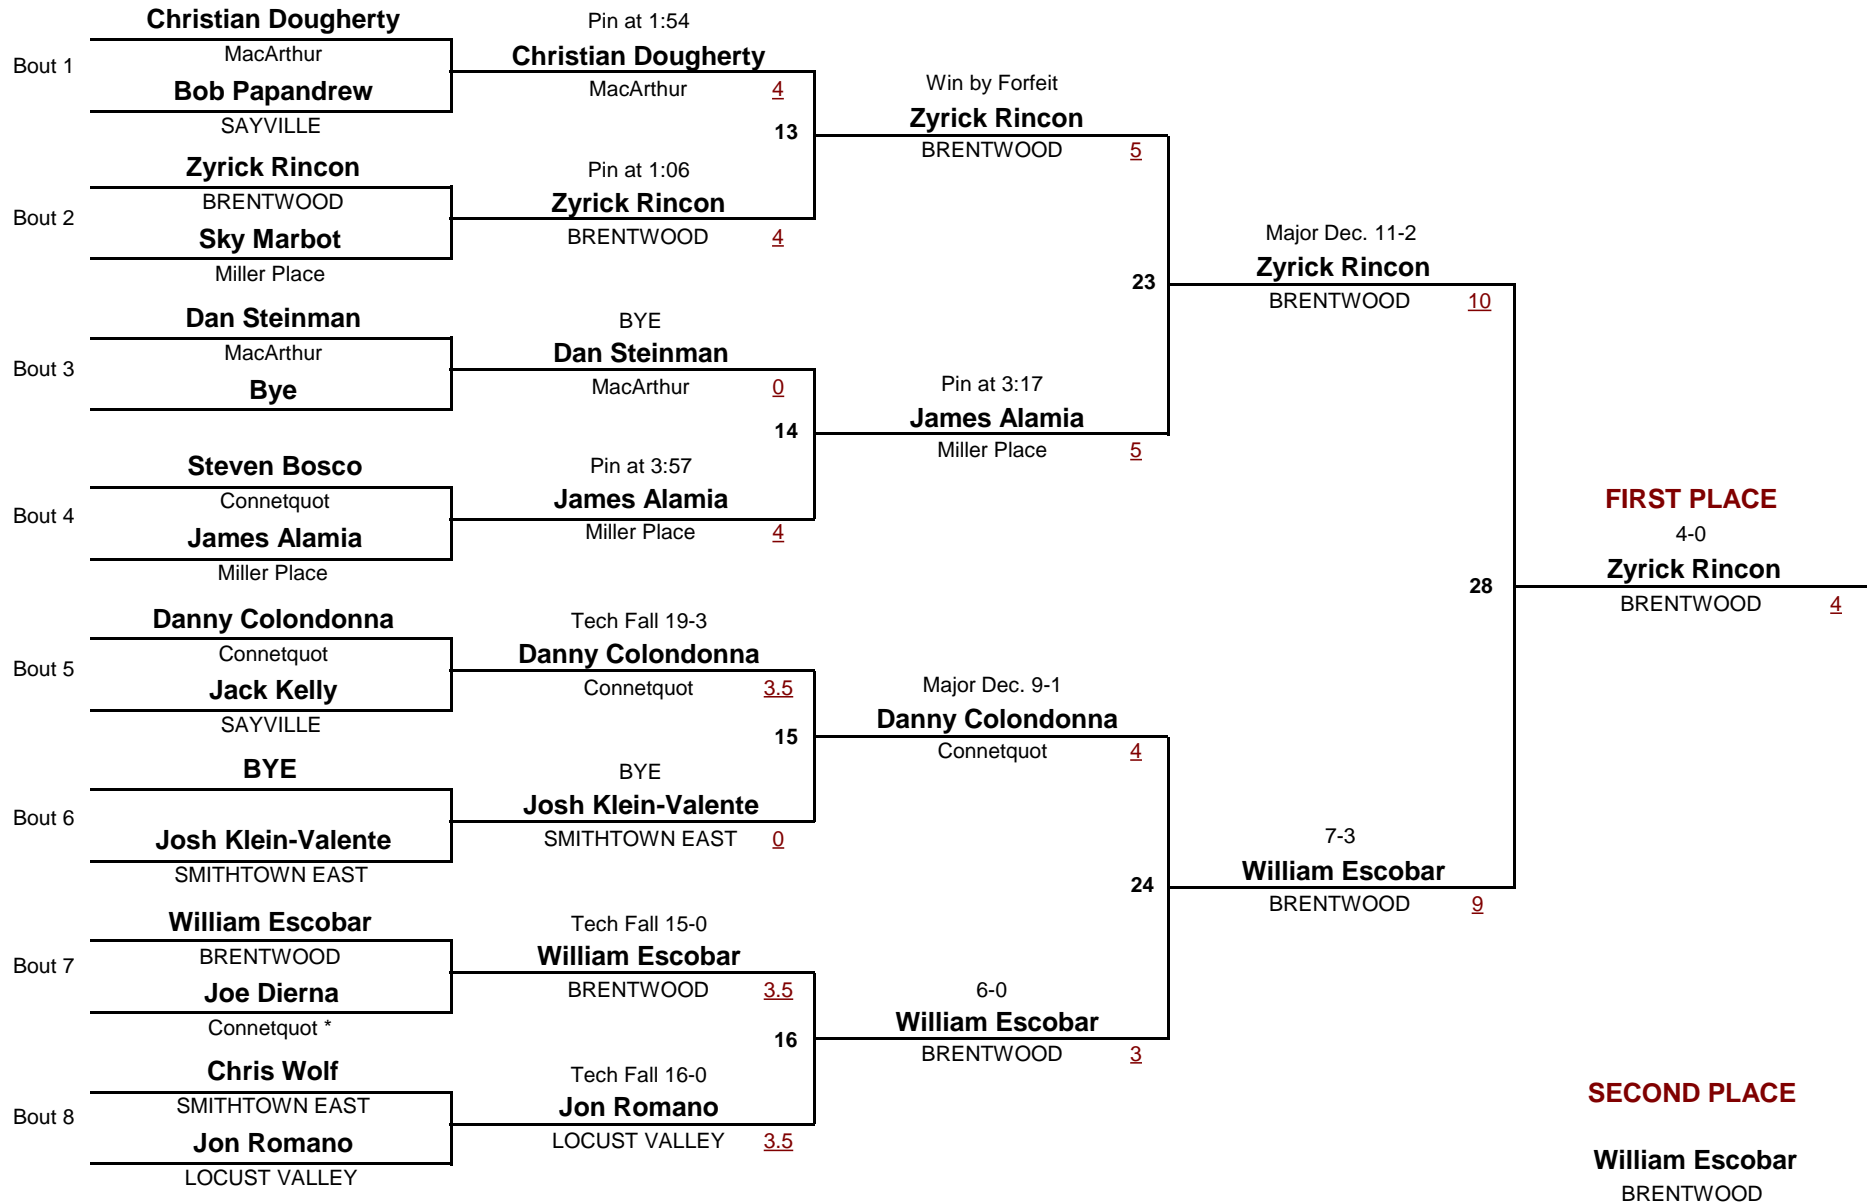

VARSAITY

120

Gray-Fitzgerald Holiday Tournament

DIVISION

WEIGHT

December 12, 2015

Championship Rounds

1