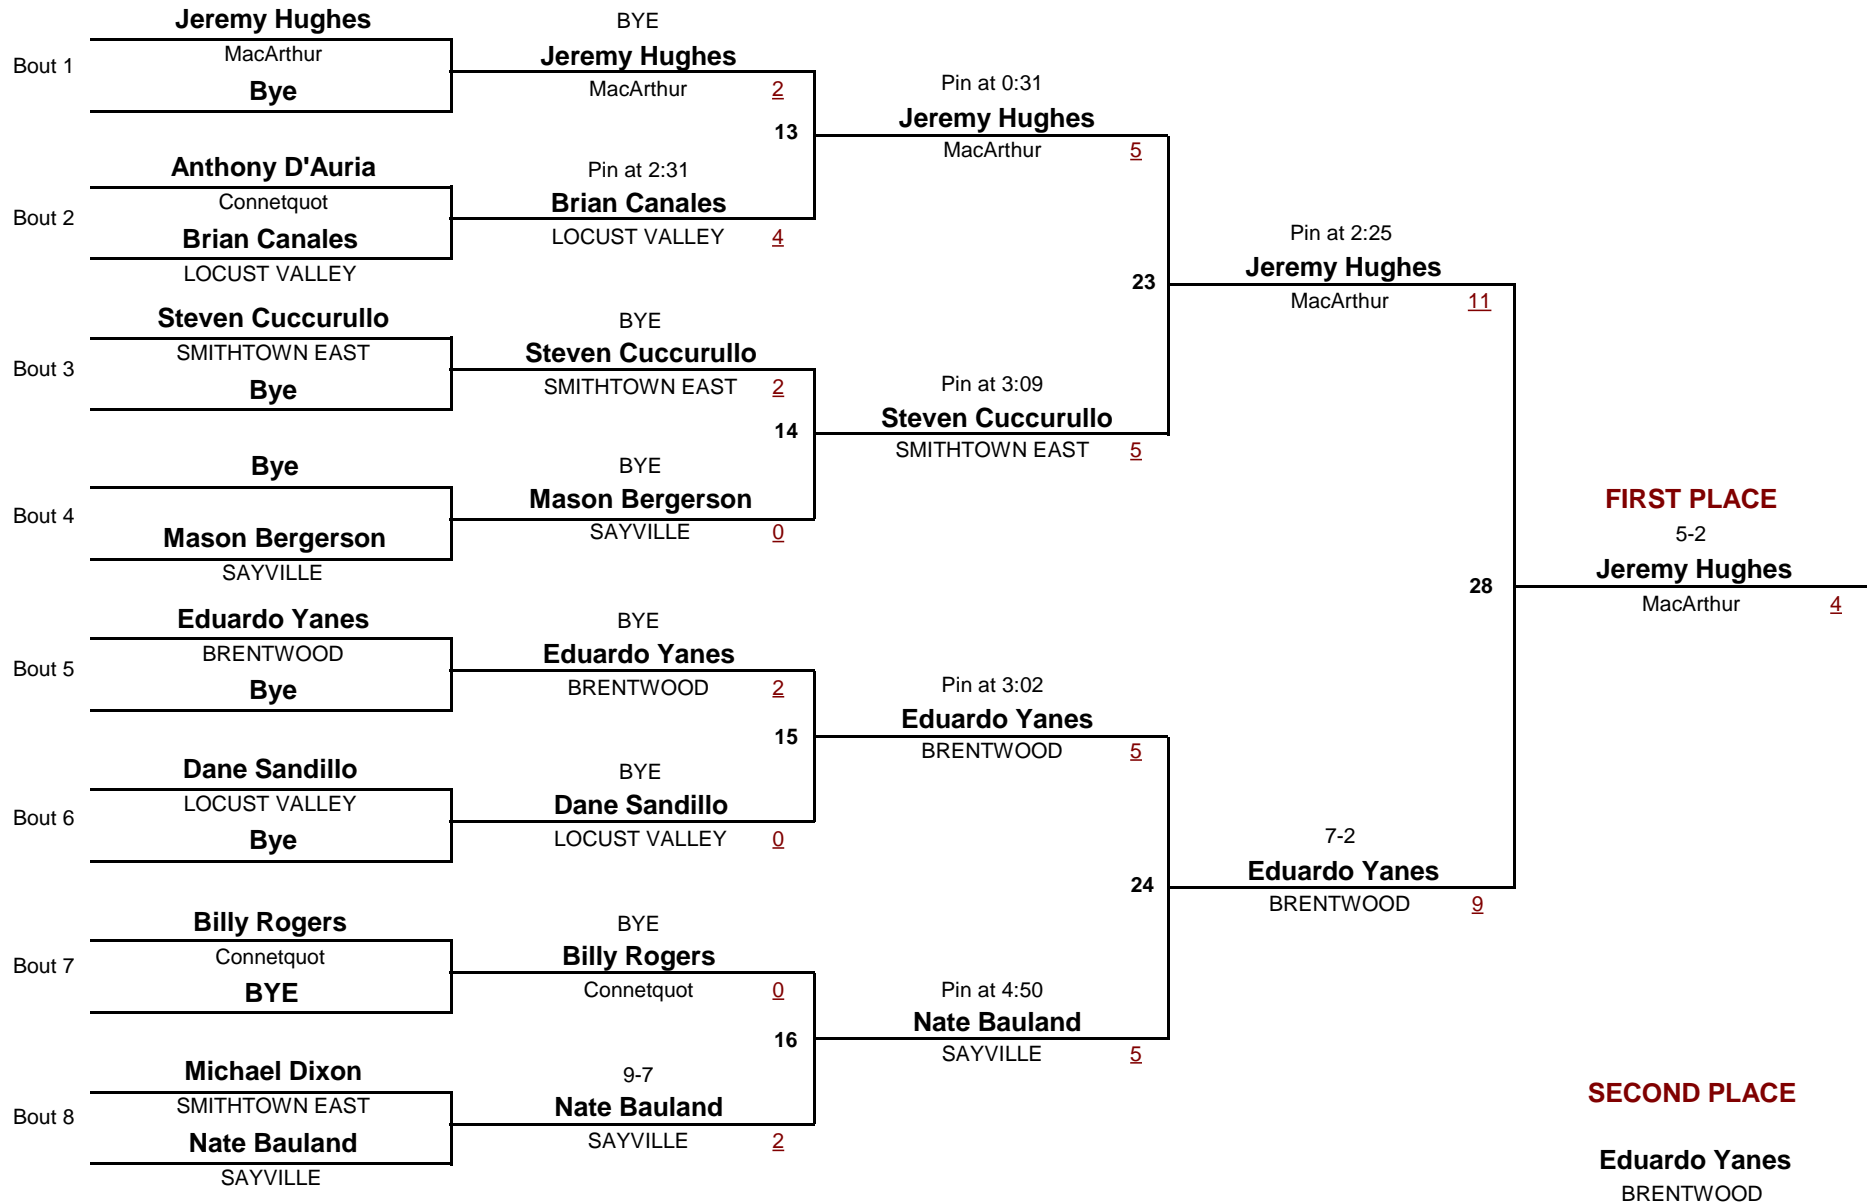

VARSITY

170

Gray-Fitzgerald Holiday Tournament

DIVISION

WEIGHT

December 12, 2015

Championship Rounds

1