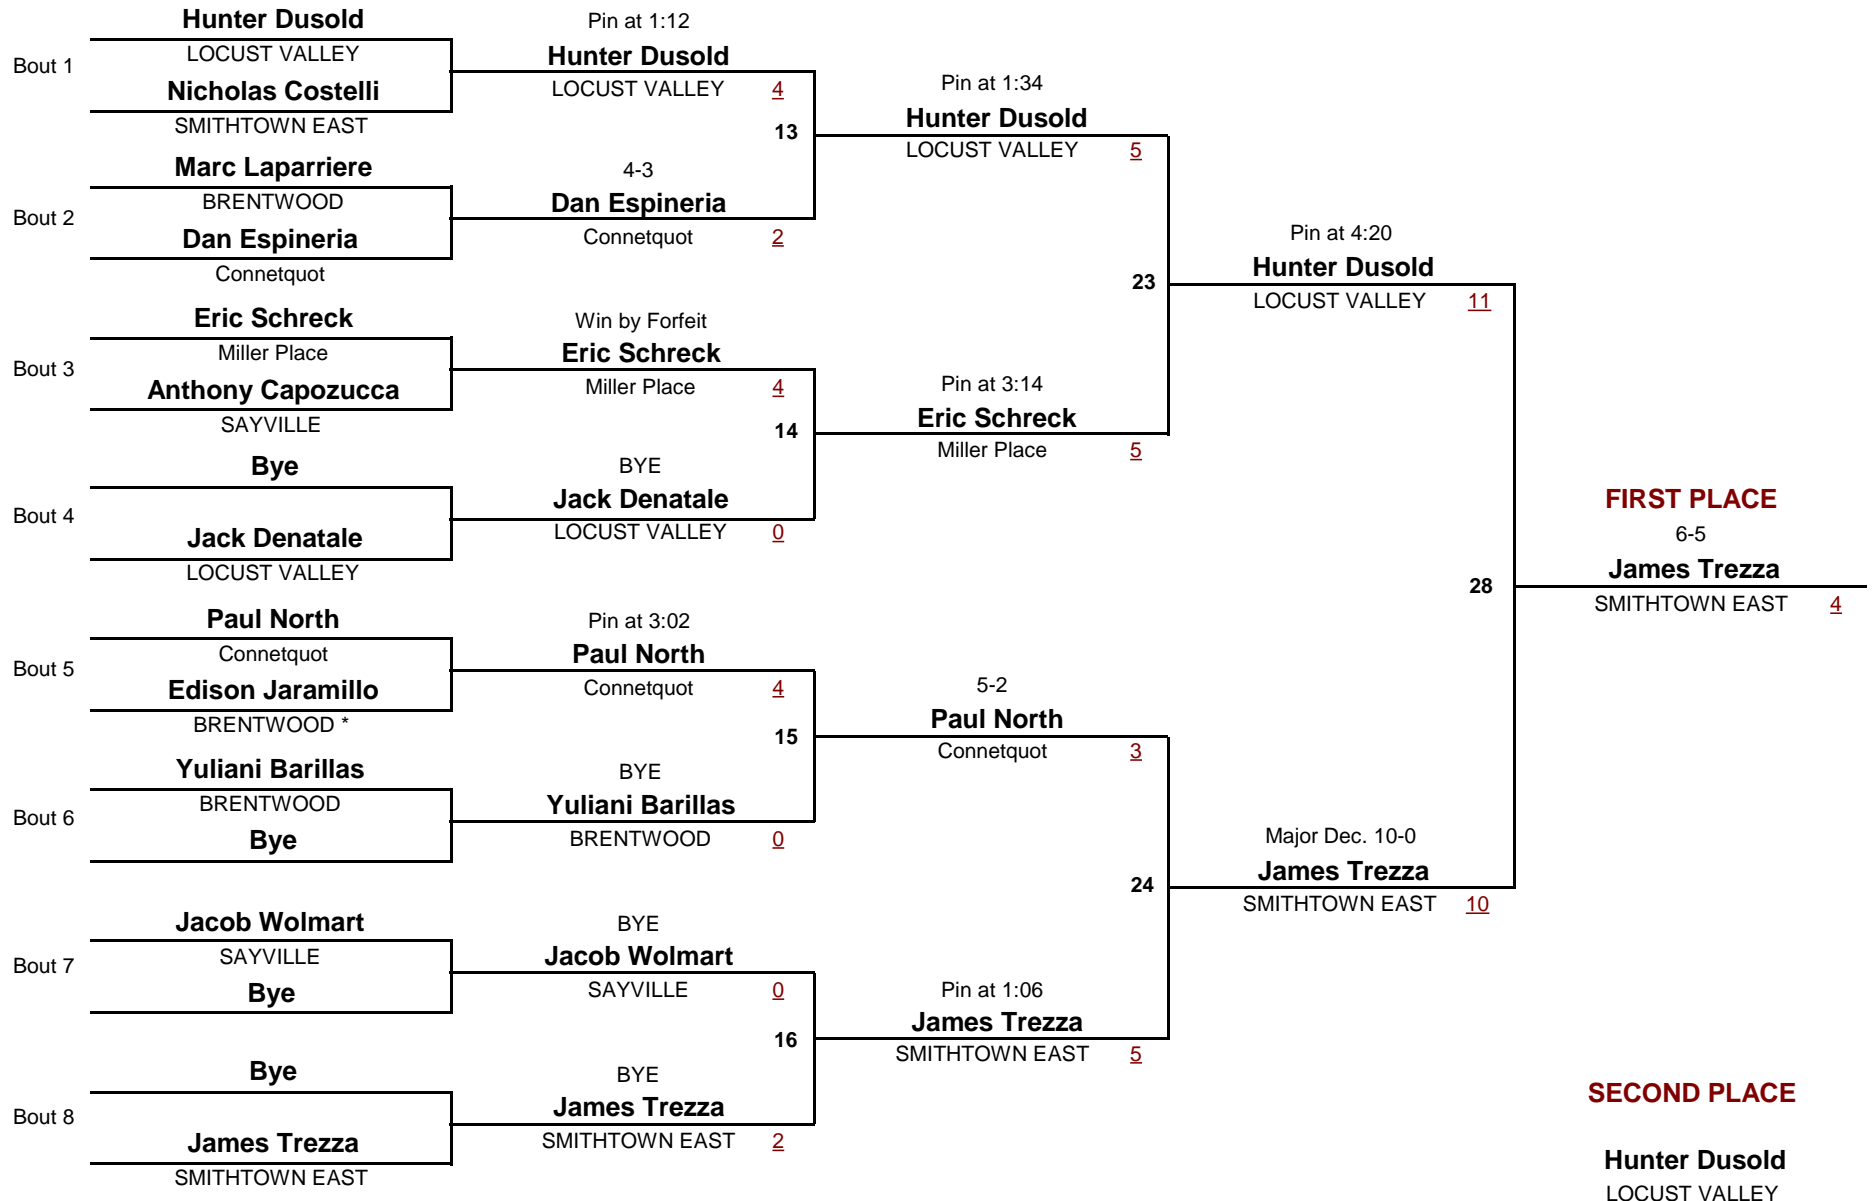

VARSITY

132

Gray-Fitzgerald Holiday Tournament

DIVISION

WEIGHT

December 12, 2015

Championship Rounds

1