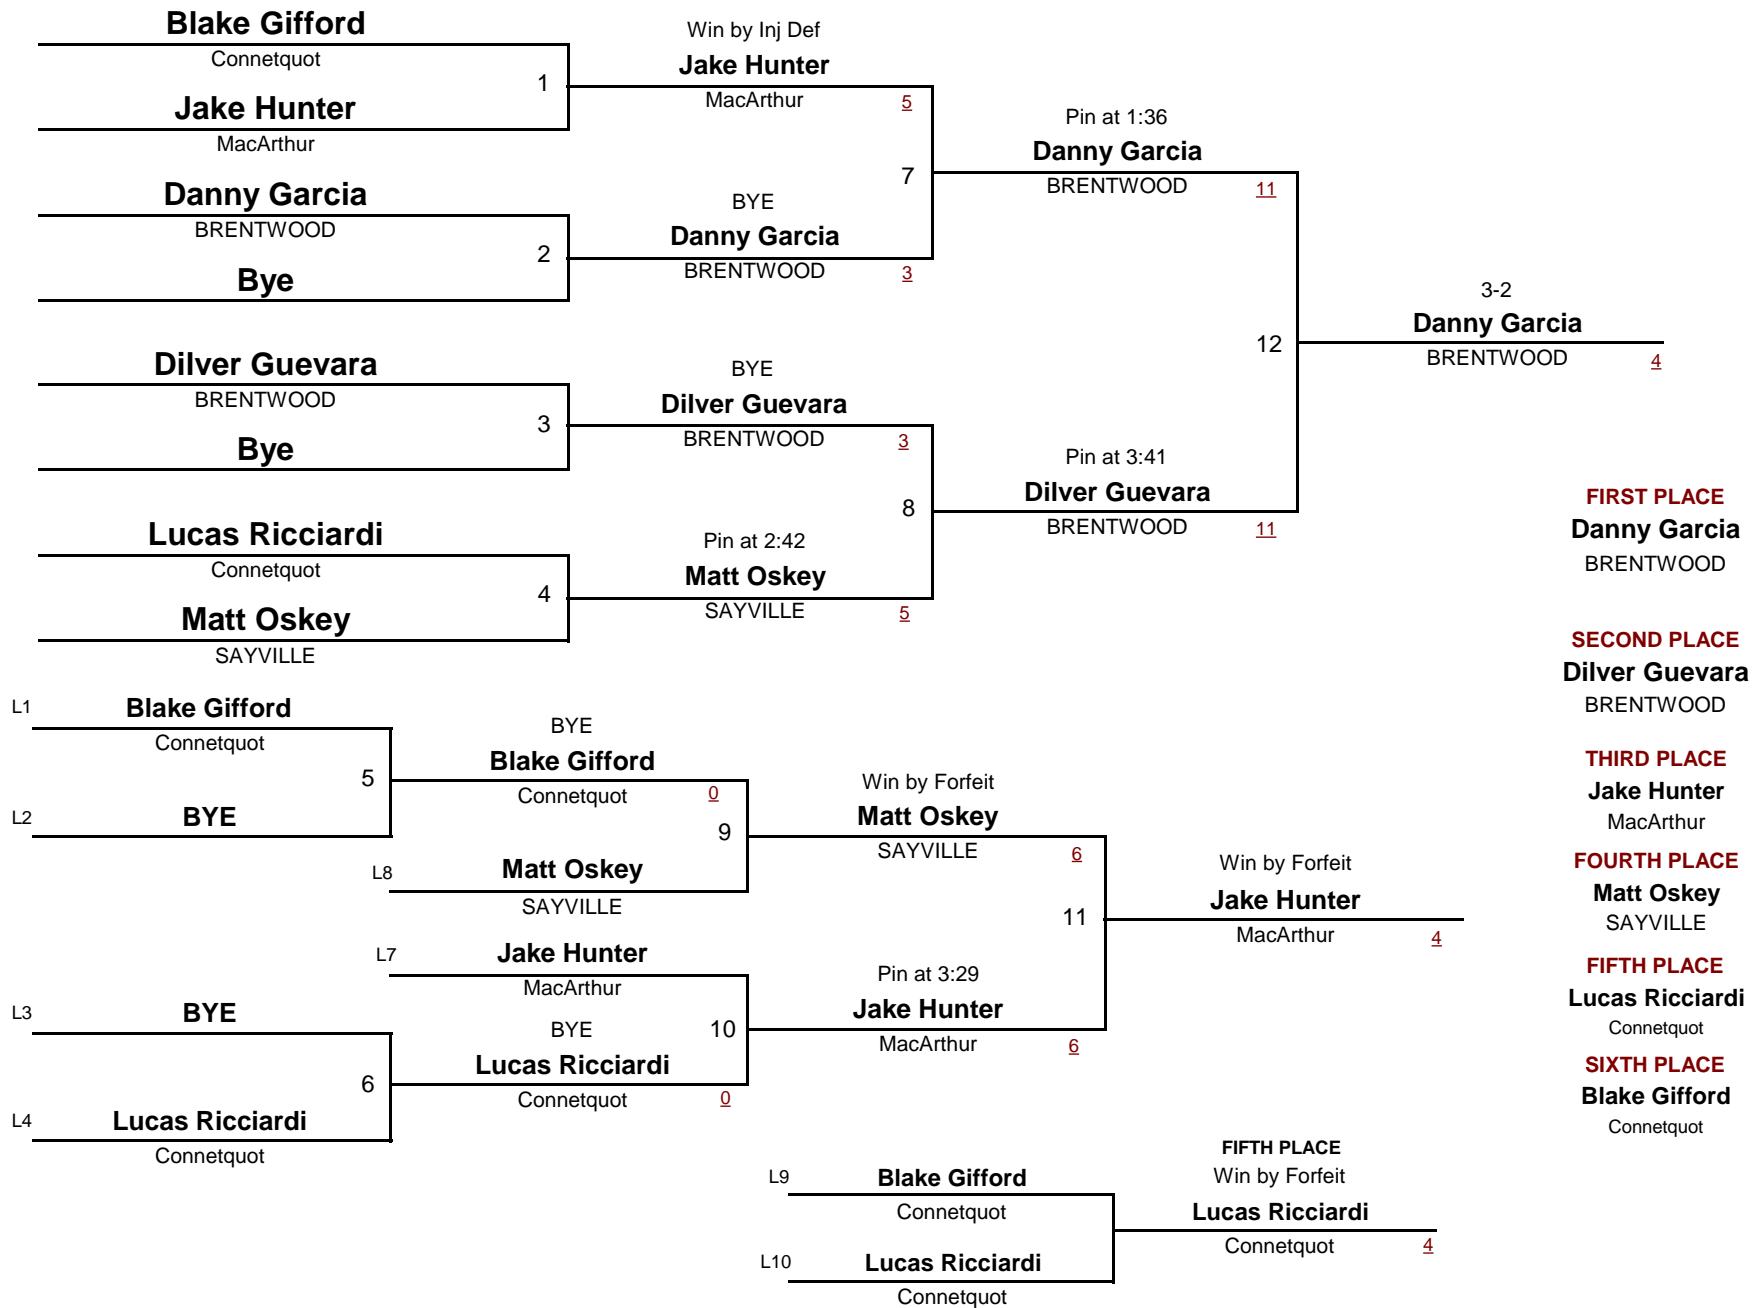

VARSDITY

220

Gray-Fitzgerald Holiday Tournament

DIVISION

WEIGHT

December 12, 2015