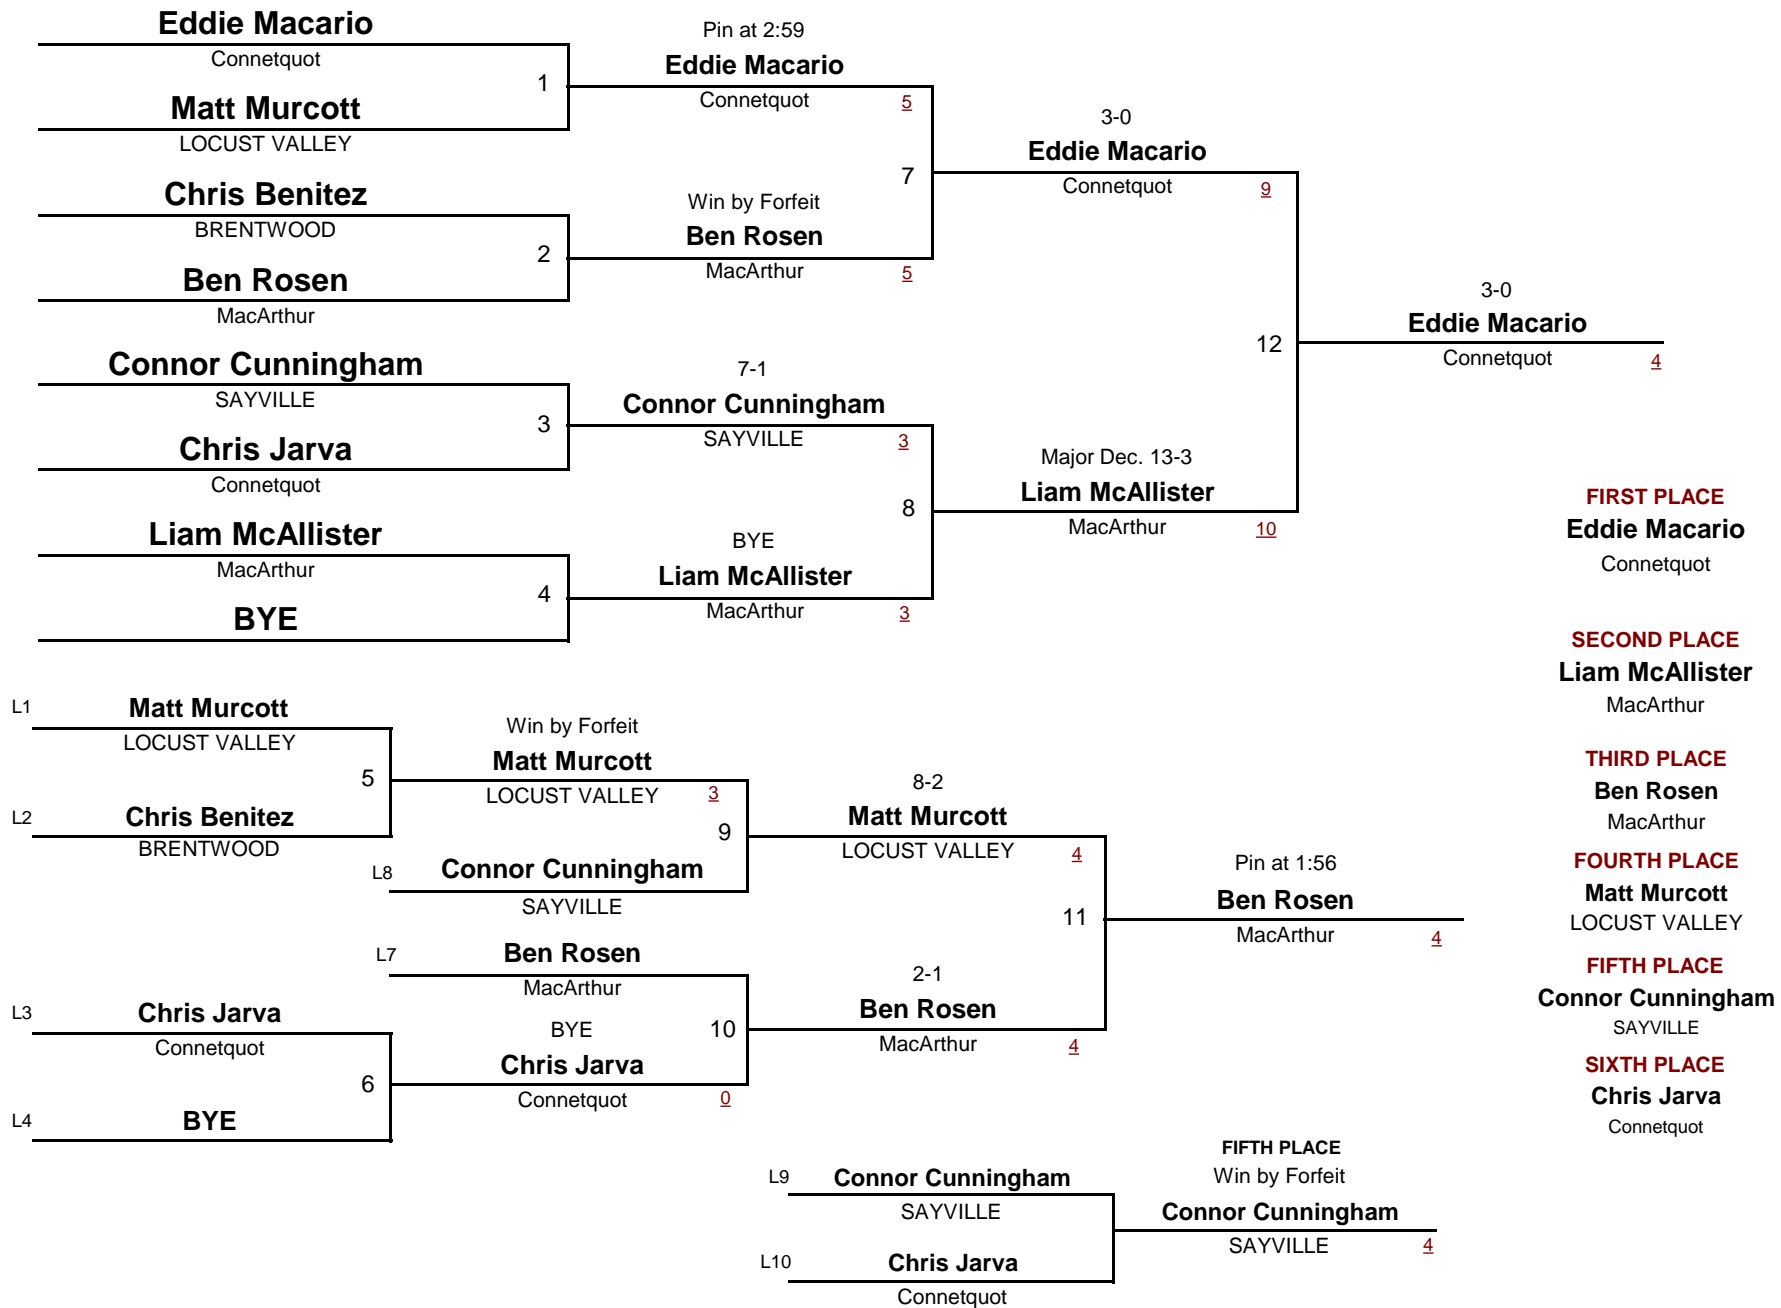

VARSITY

106

Gray-Fitzgerald Holiday Tournament

DIVISION

WEIGHT

December 12, 2015