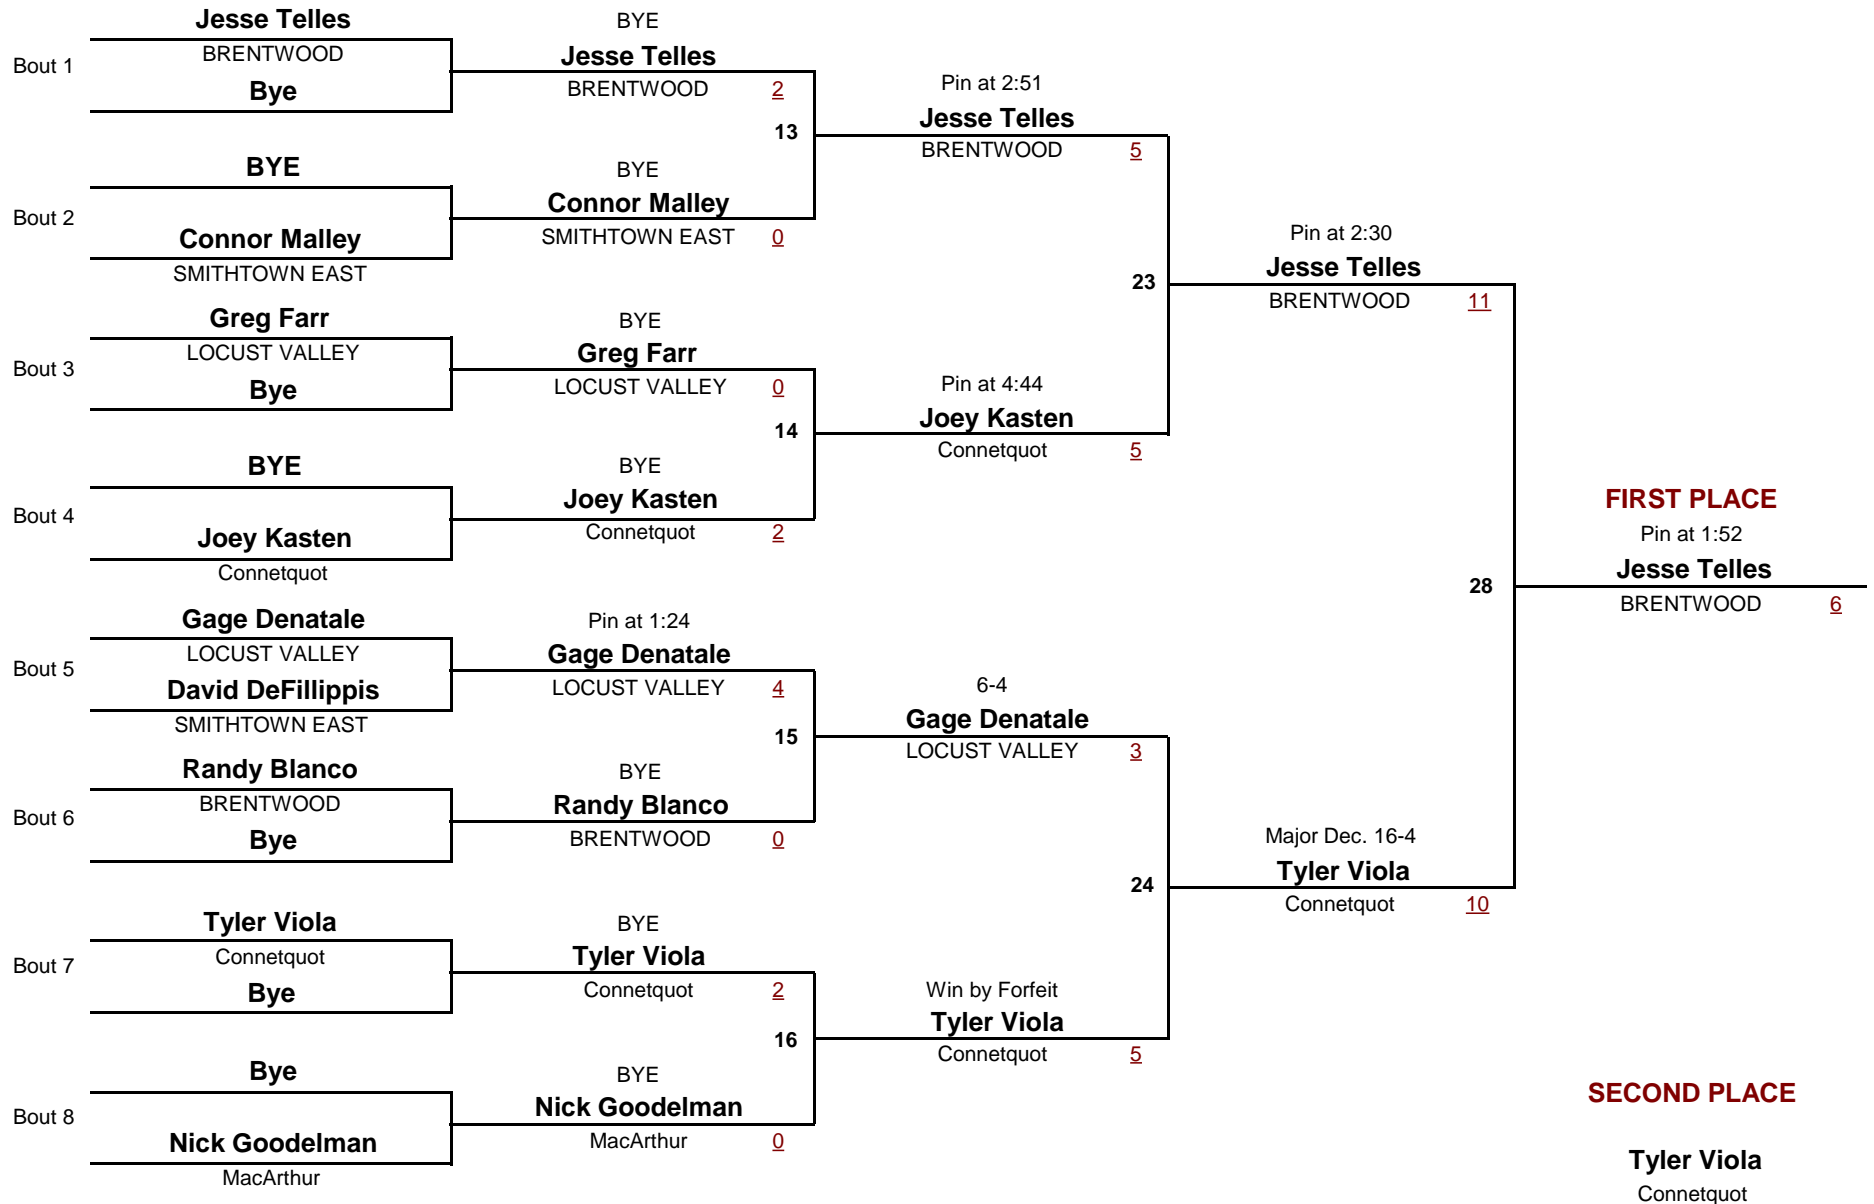

VARSDITY

113

Gray-Fitzgerald Holiday Tournament

DIVISION

WEIGHT

December 12, 2015

Championship Rounds

1