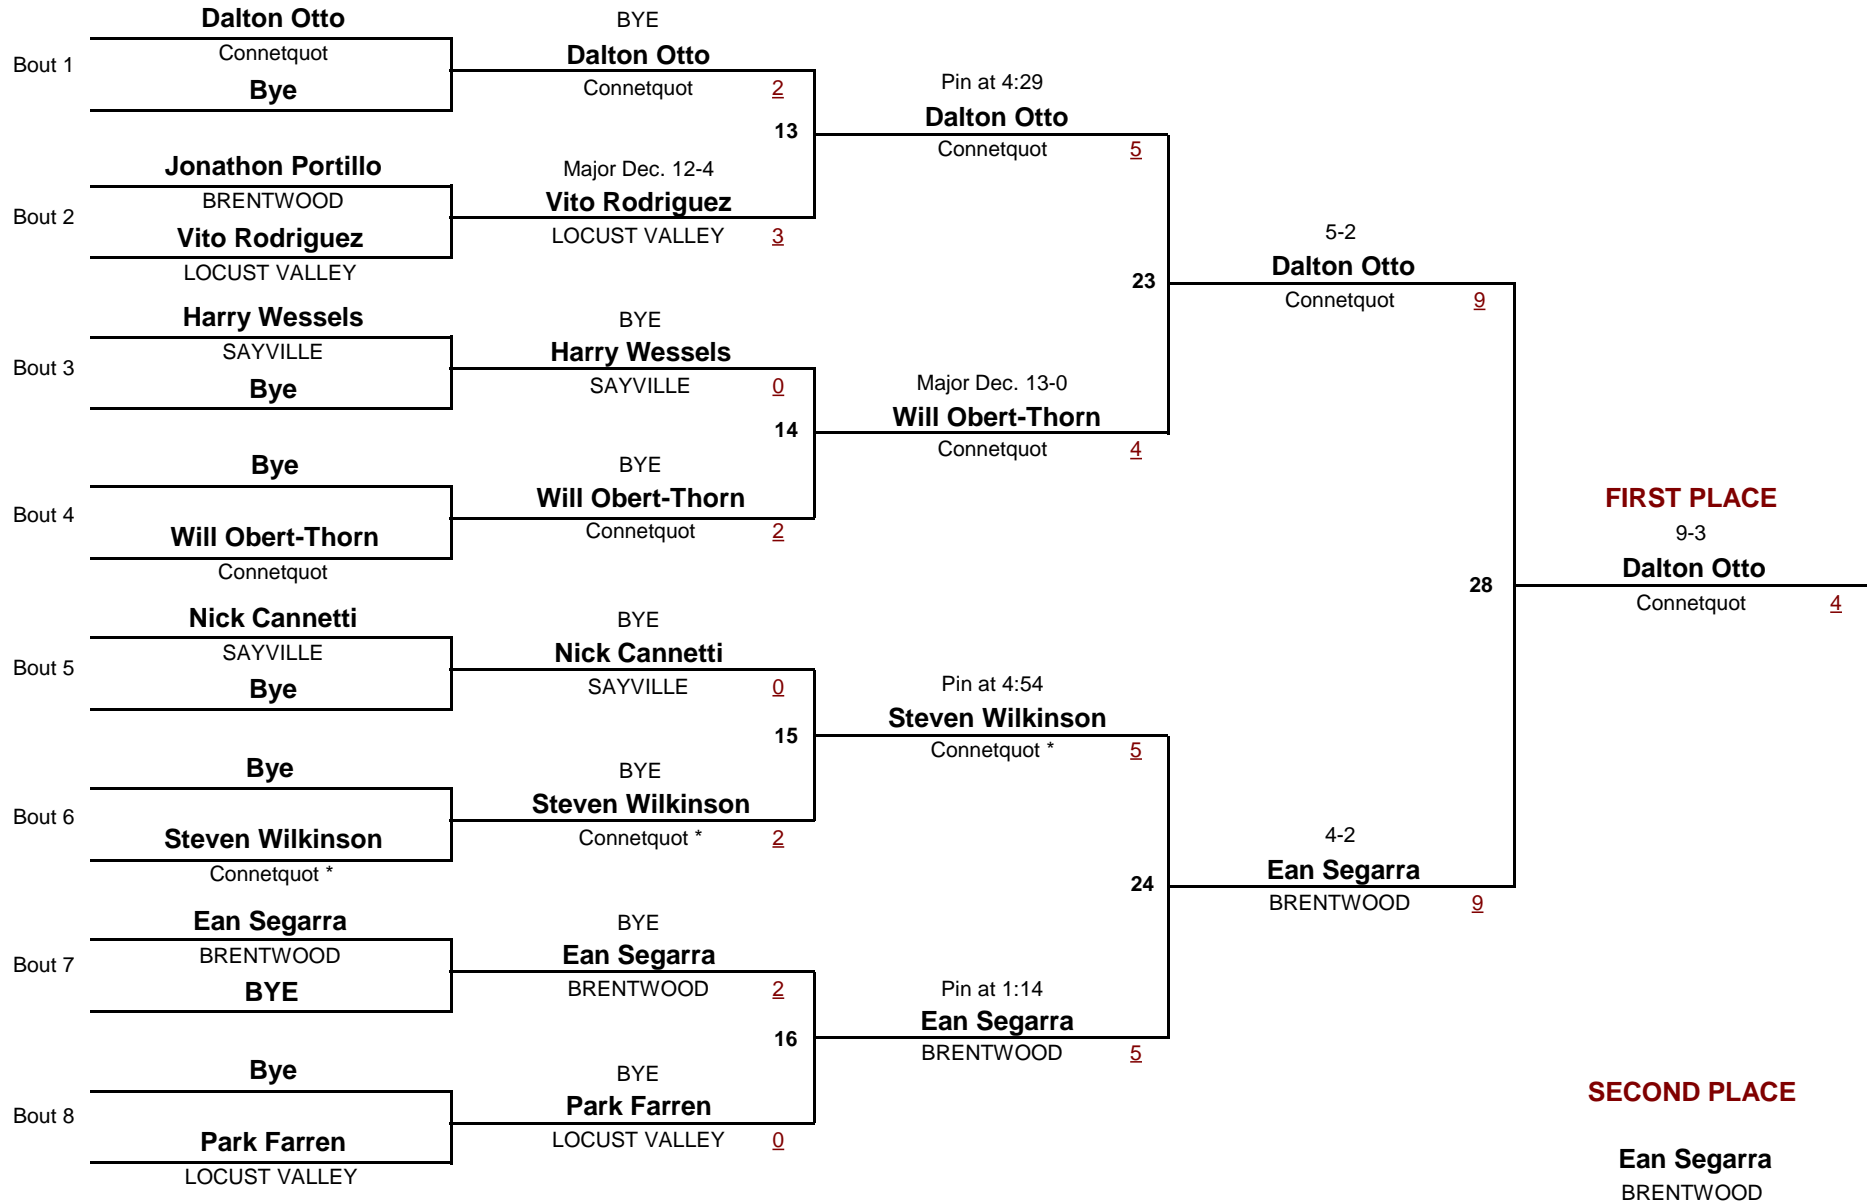

**VARSITY**

**99**

**Gray-Fitzgerald Holiday Tournament**

DIVISION

WEIGHT

December 12, 2015

**Championship Rounds**

1