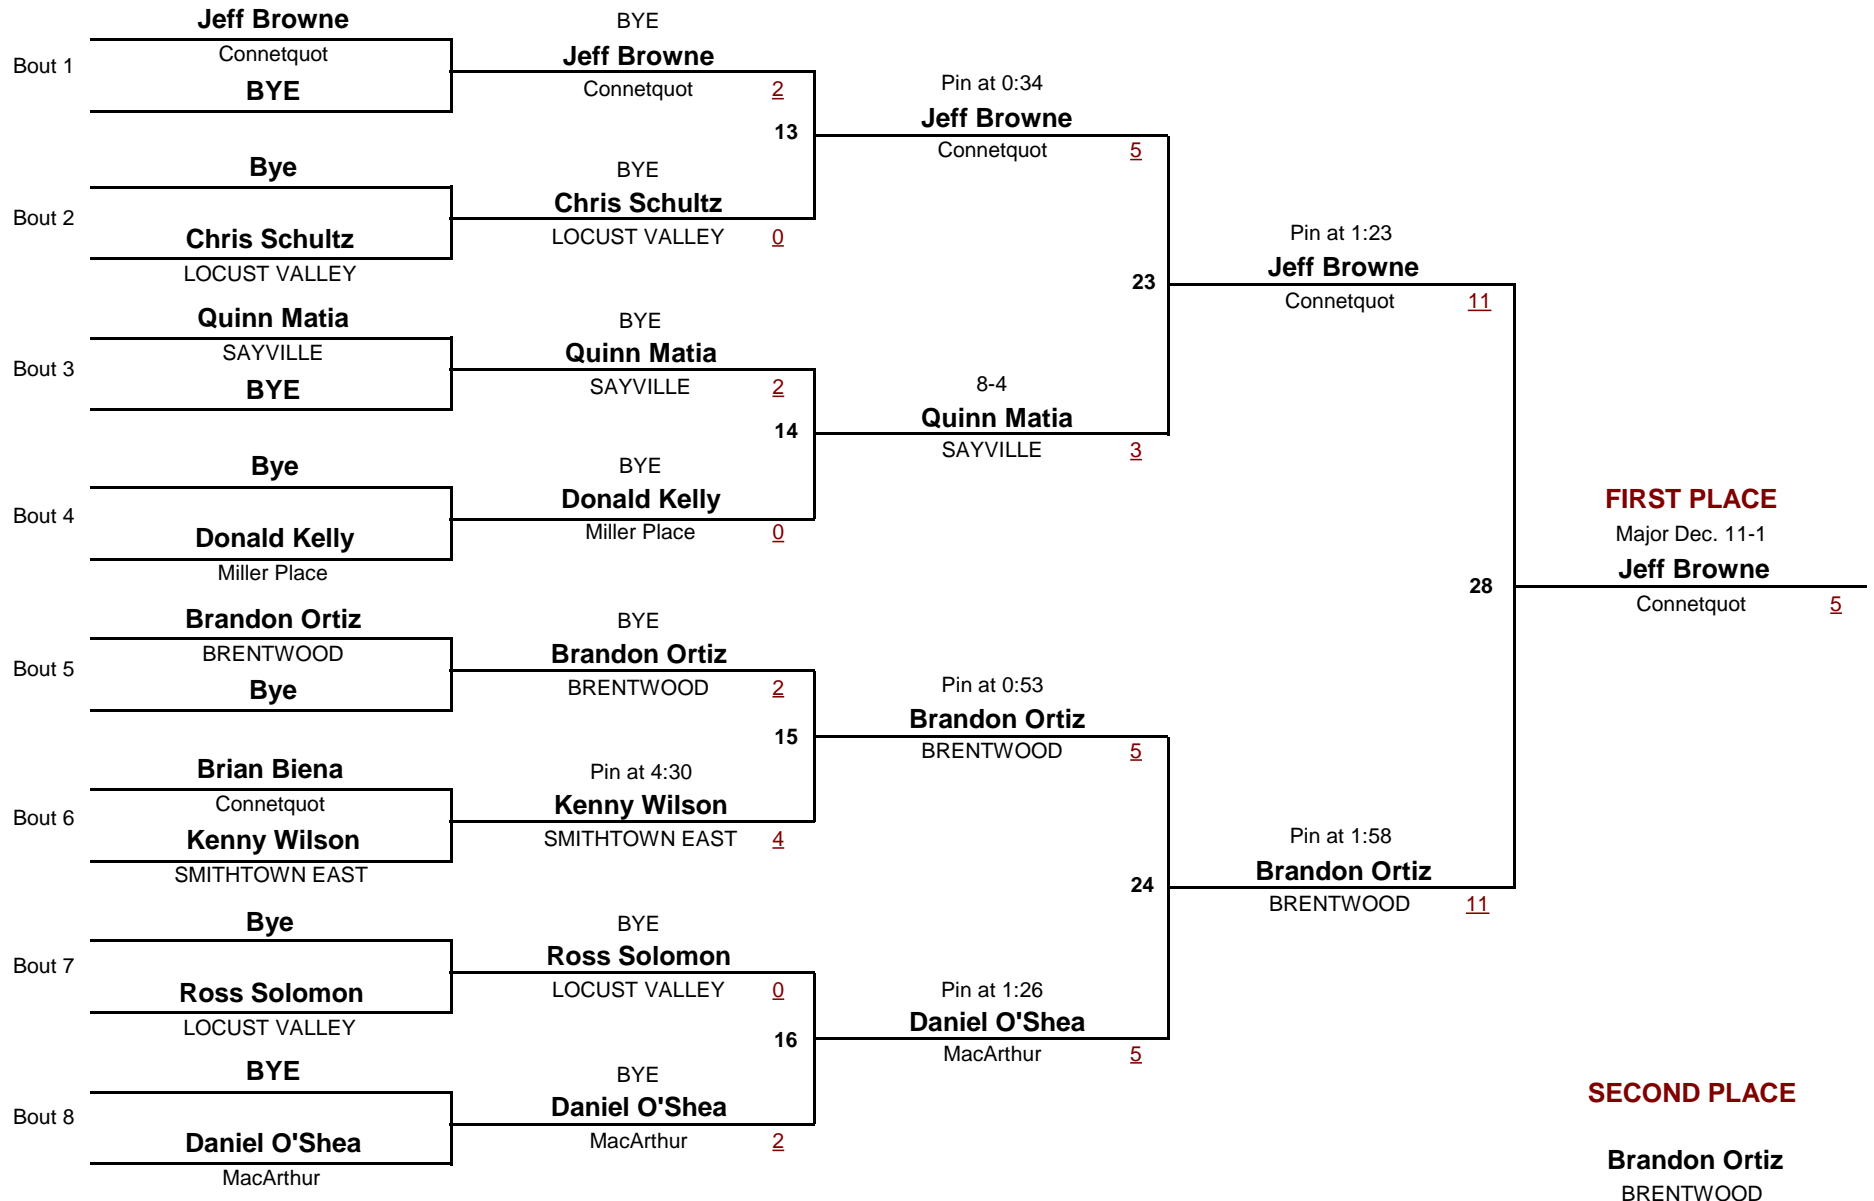

VARSITY

182

Gray-Fitzgerald Holiday Tournament

DIVISION

WEIGHT

December 12, 2015

Championship Rounds

1