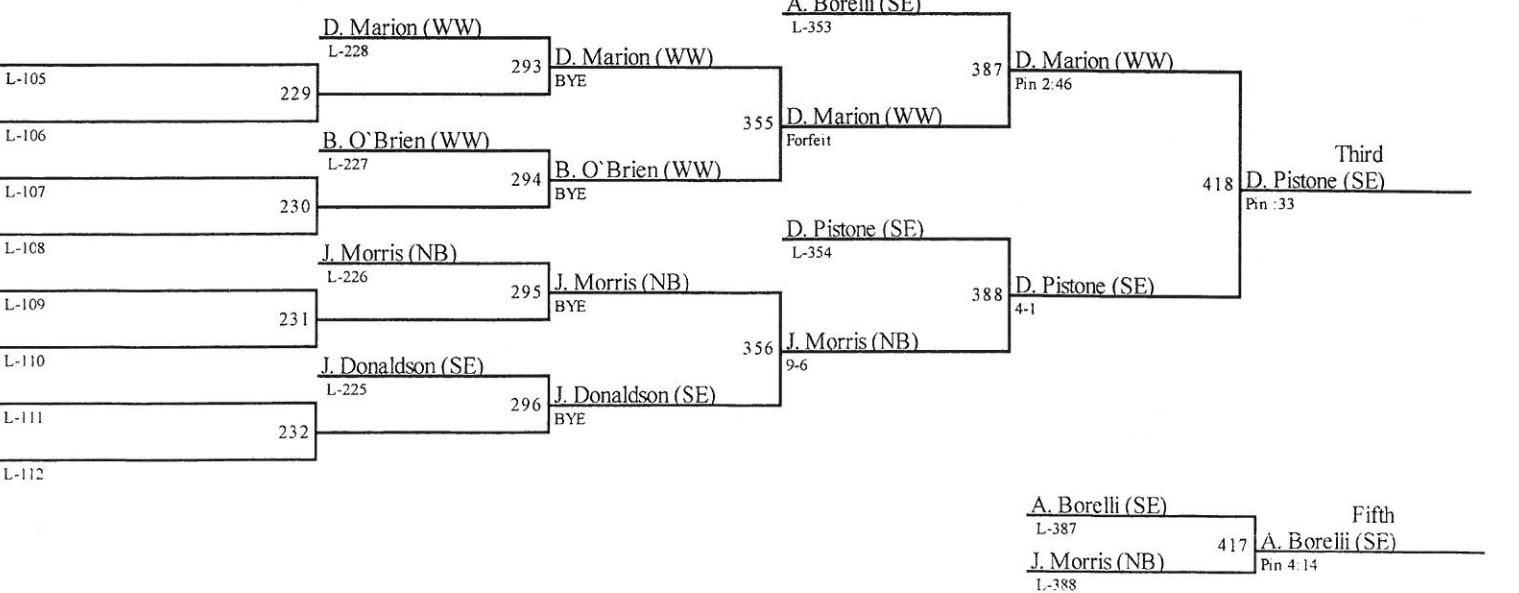

Andrew Peers Memorial 2015 / 220

#1 Terron Robinson (Walt Whitman)

105 T. Robinson (WW)
BYE

106 J. Donaldson (SE)
BYE
Jon Donaldson (Sachem East)

107 A. Borelli (SE)
BYE
Anthony Borelli (Sachem East)

108 J. Morris (NB)
BYE
#4 Jarett Morris (North Babylon)

#3 Kevin Wilkinson (West Babylon)

109 K. Wilkinson (WB)
BYE

110 B. O'Brien (WW)
BYE
Bryce O'Brien (Walt Whitman)

Dom Pistone (Sachem East)

111 D. Pistone (SE)
BYE

112 D. Marion (WW)
BYE
#2 Devin Marion (Walt Whitman)

1. Terron Robinson (WW)
2. Kevin Wilkinson (WB)
3. Dom Pistone (SE)
4. Devin Marion (WW)
5. Anthony Borelli (SE)
6. Jarett Morris (NB)