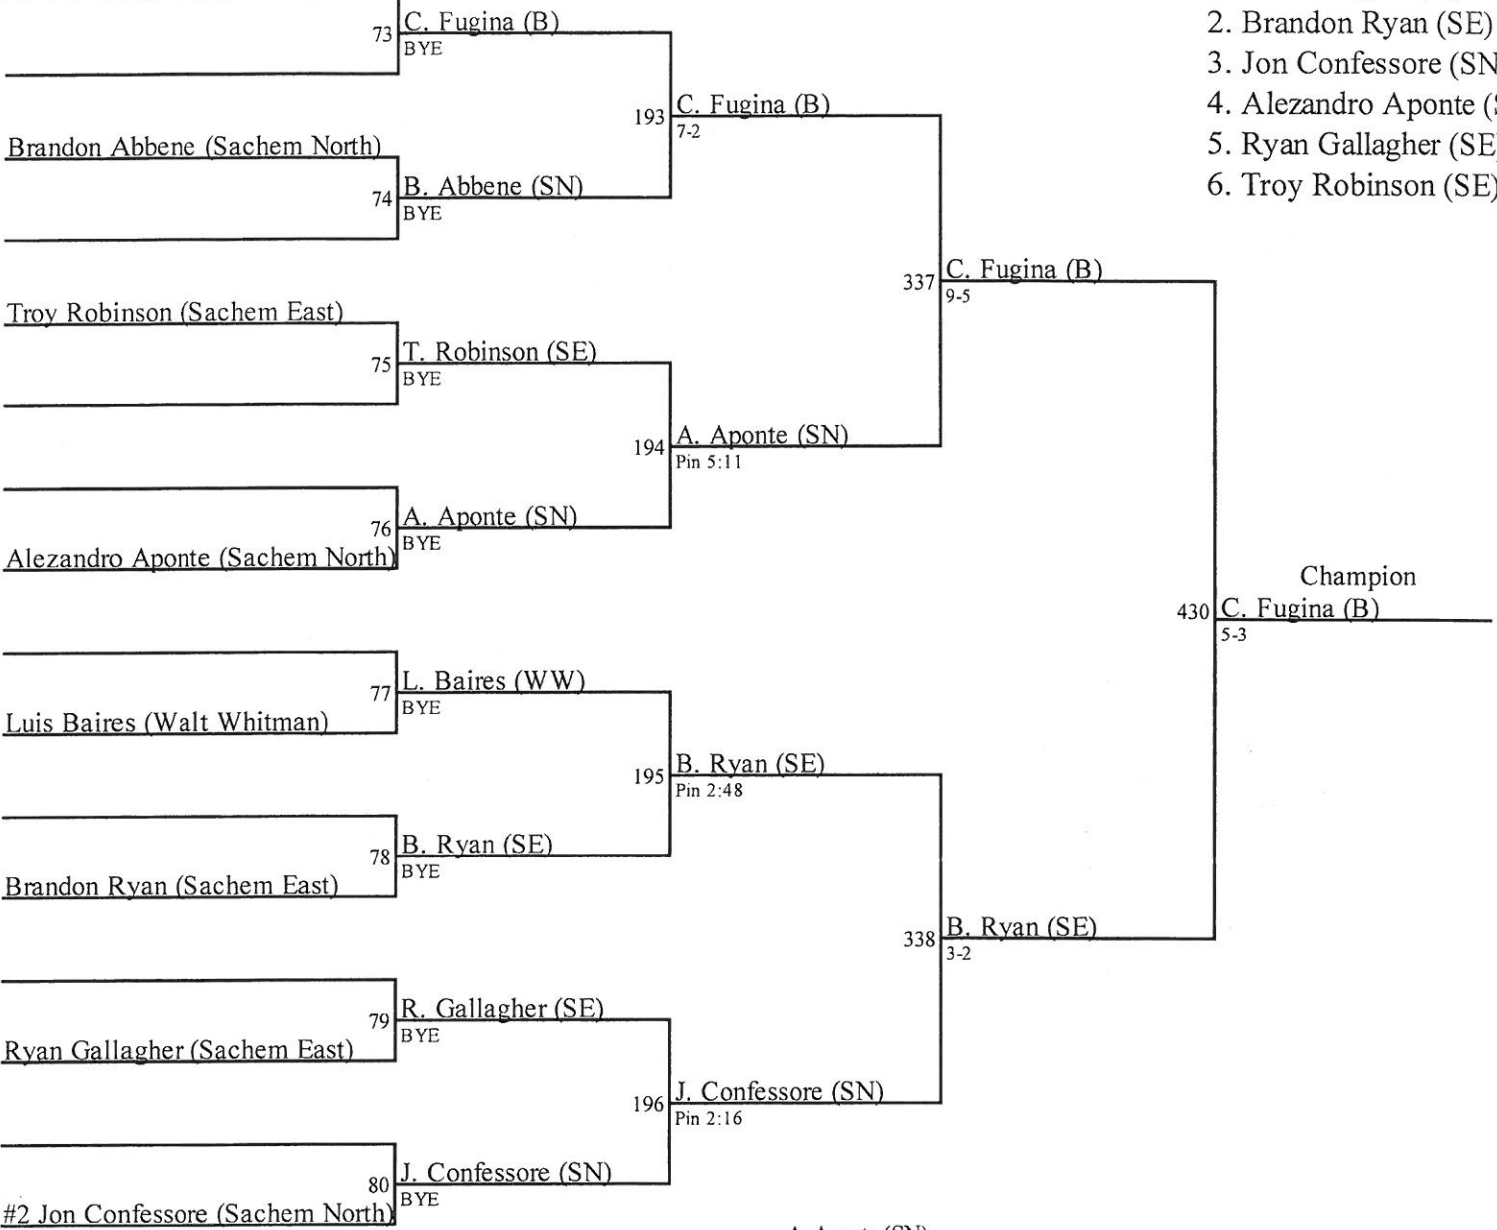

Andrew Peers Memorial 2015 / 160

#1 Chris Fugina (Bellmore)