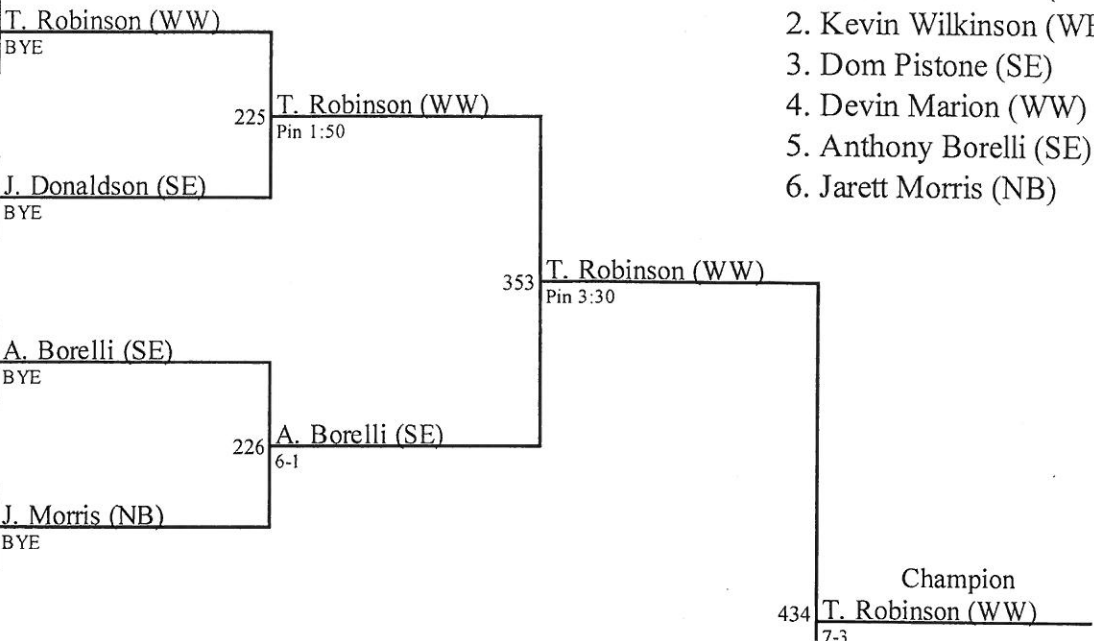

Andrew Peers Memorial 2015 / 220

#1 Terron Robinson (Walt Whitman)

105 T. Robinson (WW)
BYE

106 J. Donaldson (SE)
BYE
Jon Donaldson (Sachem East)

107 A. Borelli (SE)
BYE
Anthony Borelli (Sachem East)

108 J. Morris (NB)
BYE
#4 Jarett Morris (North Babylon)

#3 Kevin Wilkinson (West Babylon)

109 K. Wilkinson (WB)
BYE

110 B. O'Brien (WW)
BYE
Bryce O'Brien (Walt Whitman)

Dom Pistone (Sachem East)

111 D. Pistone (SE)
BYE

112 D. Marion (WW)
BYE
#2 Devin Marion (Walt Whitman)

1. Terron Robinson (WW)
2. Kevin Wilkinson (WB)
3. Dom Pistone (SE)
4. Devin Marion (WW)
5. Anthony Borelli (SE)
6. Jarett Morris (NB)