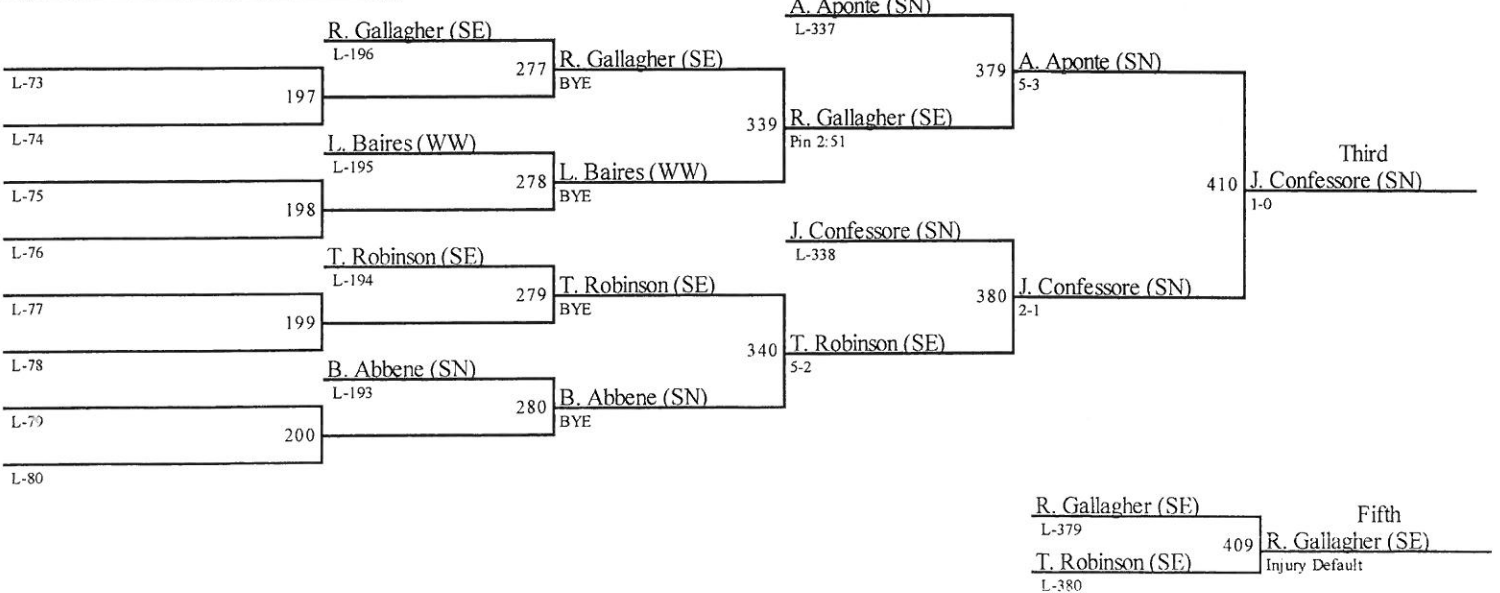

1. Chris Fugina (B)
2. Brandon Ryan (SE)
3. Jon Confessore (SN)
4. Alezandro Aponte (SN)
5. Ryan Gallagher (SE)
6. Troy Robinson (SE)

#2 Jon Confessore (Sachem North)