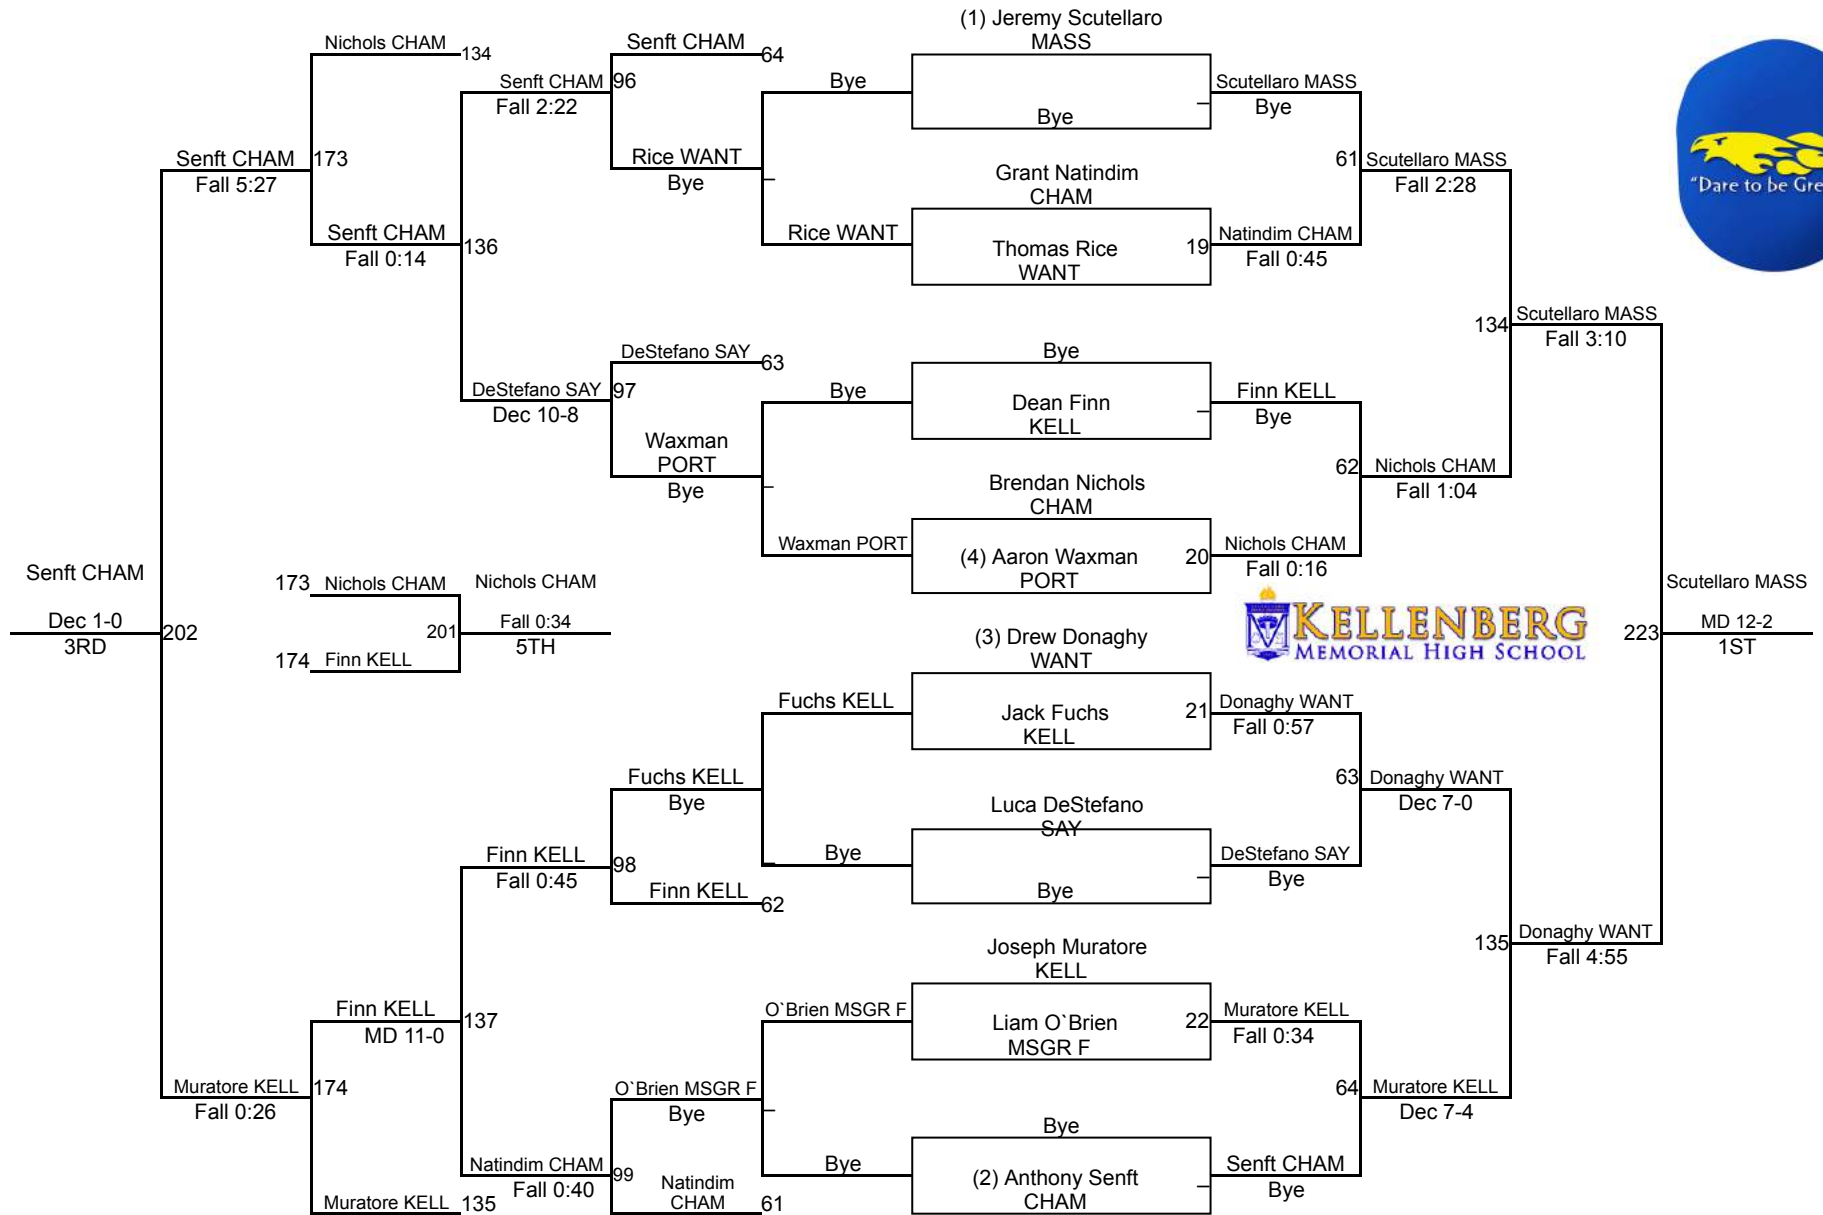

8TH ANNUAL ED SOLOSKY MEMORIAL TOURN.

120

8TH ANNUAL ED SOLOSKY MEMORIAL TOURN.

126

8TH ANNUAL ED SOLOSKY MEMORIAL TOURN.

152

8TH ANNUAL ED SOLOSKY MEMORIAL TOURN.

160

8TH ANNUAL ED SOLOSKY MEMORIAL TOURN.

170

8TH ANNUAL ED SOLOSKY MEMORIAL TOURN.

182

8TH ANNUAL ED SOLOSKY MEMORIAL TOURN.

195

8TH ANNUAL ED SOLOSKY MEMORIAL TOURN.

220