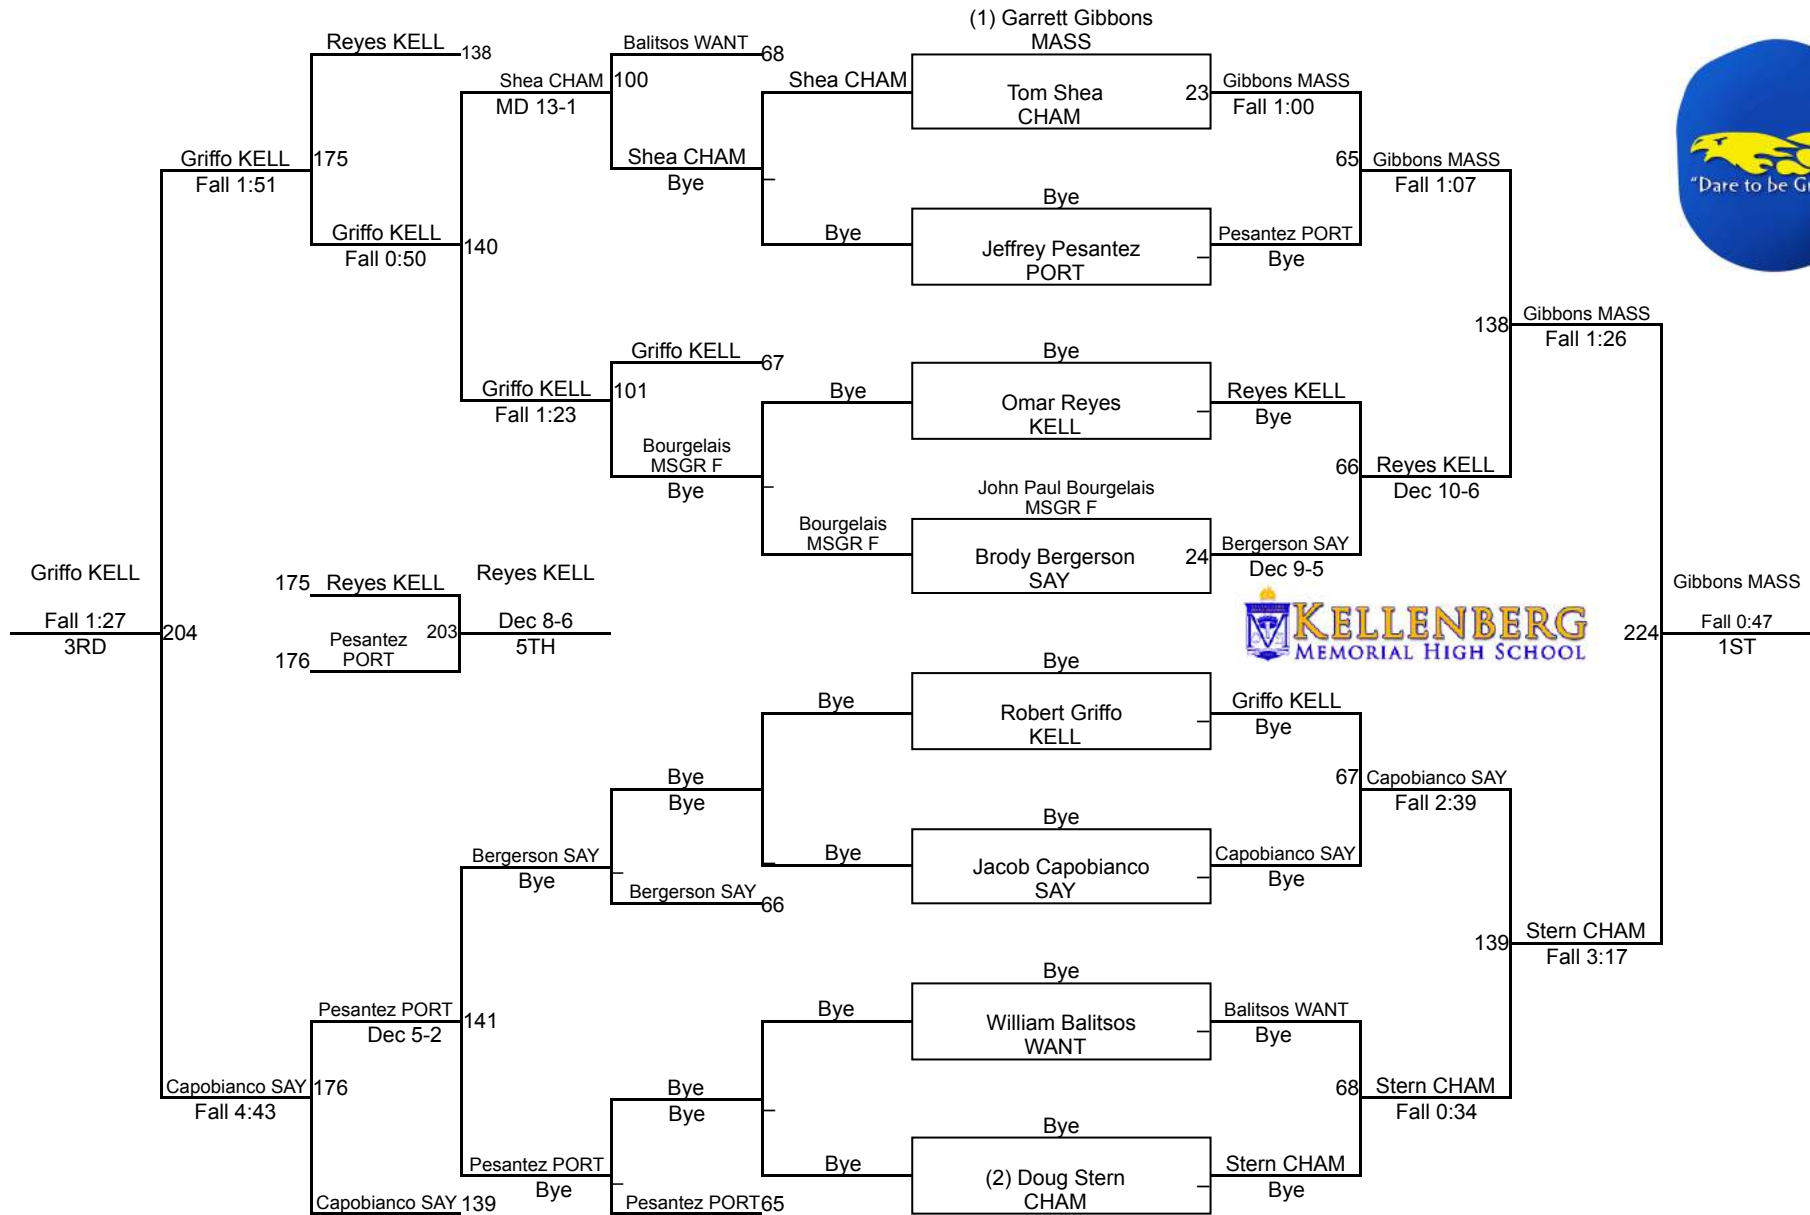

8TH ANNUAL ED SOLOSKY MEMORIAL TOURN.

120

8TH ANNUAL ED SOLOSKY MEMORIAL TOURN.

126

8TH ANNUAL ED SOLOSKY MEMORIAL TOURN.

152

8TH ANNUAL ED SOLOSKY MEMORIAL TOURN.

160

8TH ANNUAL ED SOLOSKY MEMORIAL TOURN.

170

8TH ANNUAL ED SOLOSKY MEMORIAL TOURN.

182

8TH ANNUAL ED SOLOSKY MEMORIAL TOURN.

195

8TH ANNUAL ED SOLOSKY MEMORIAL TOURN.

220