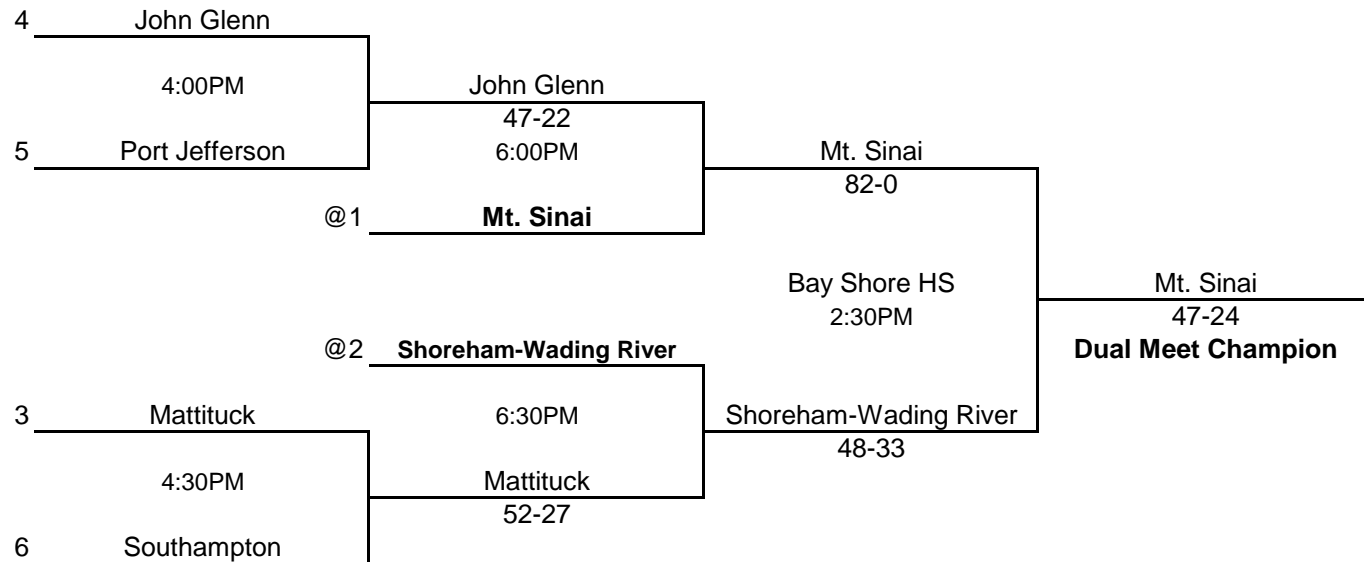

# 2020 Section XI D2 Dual Meet Championship

Wednesday January 22 at Higher Seed

Saturday January 25 at Bay Shore

Start  
Wgt

**106 lbs**

**113 lbs**

**120 lbs**

Quarterfinals and Semifinals hosted by the #1 and #2 seeds  
Finals at Bay Shore