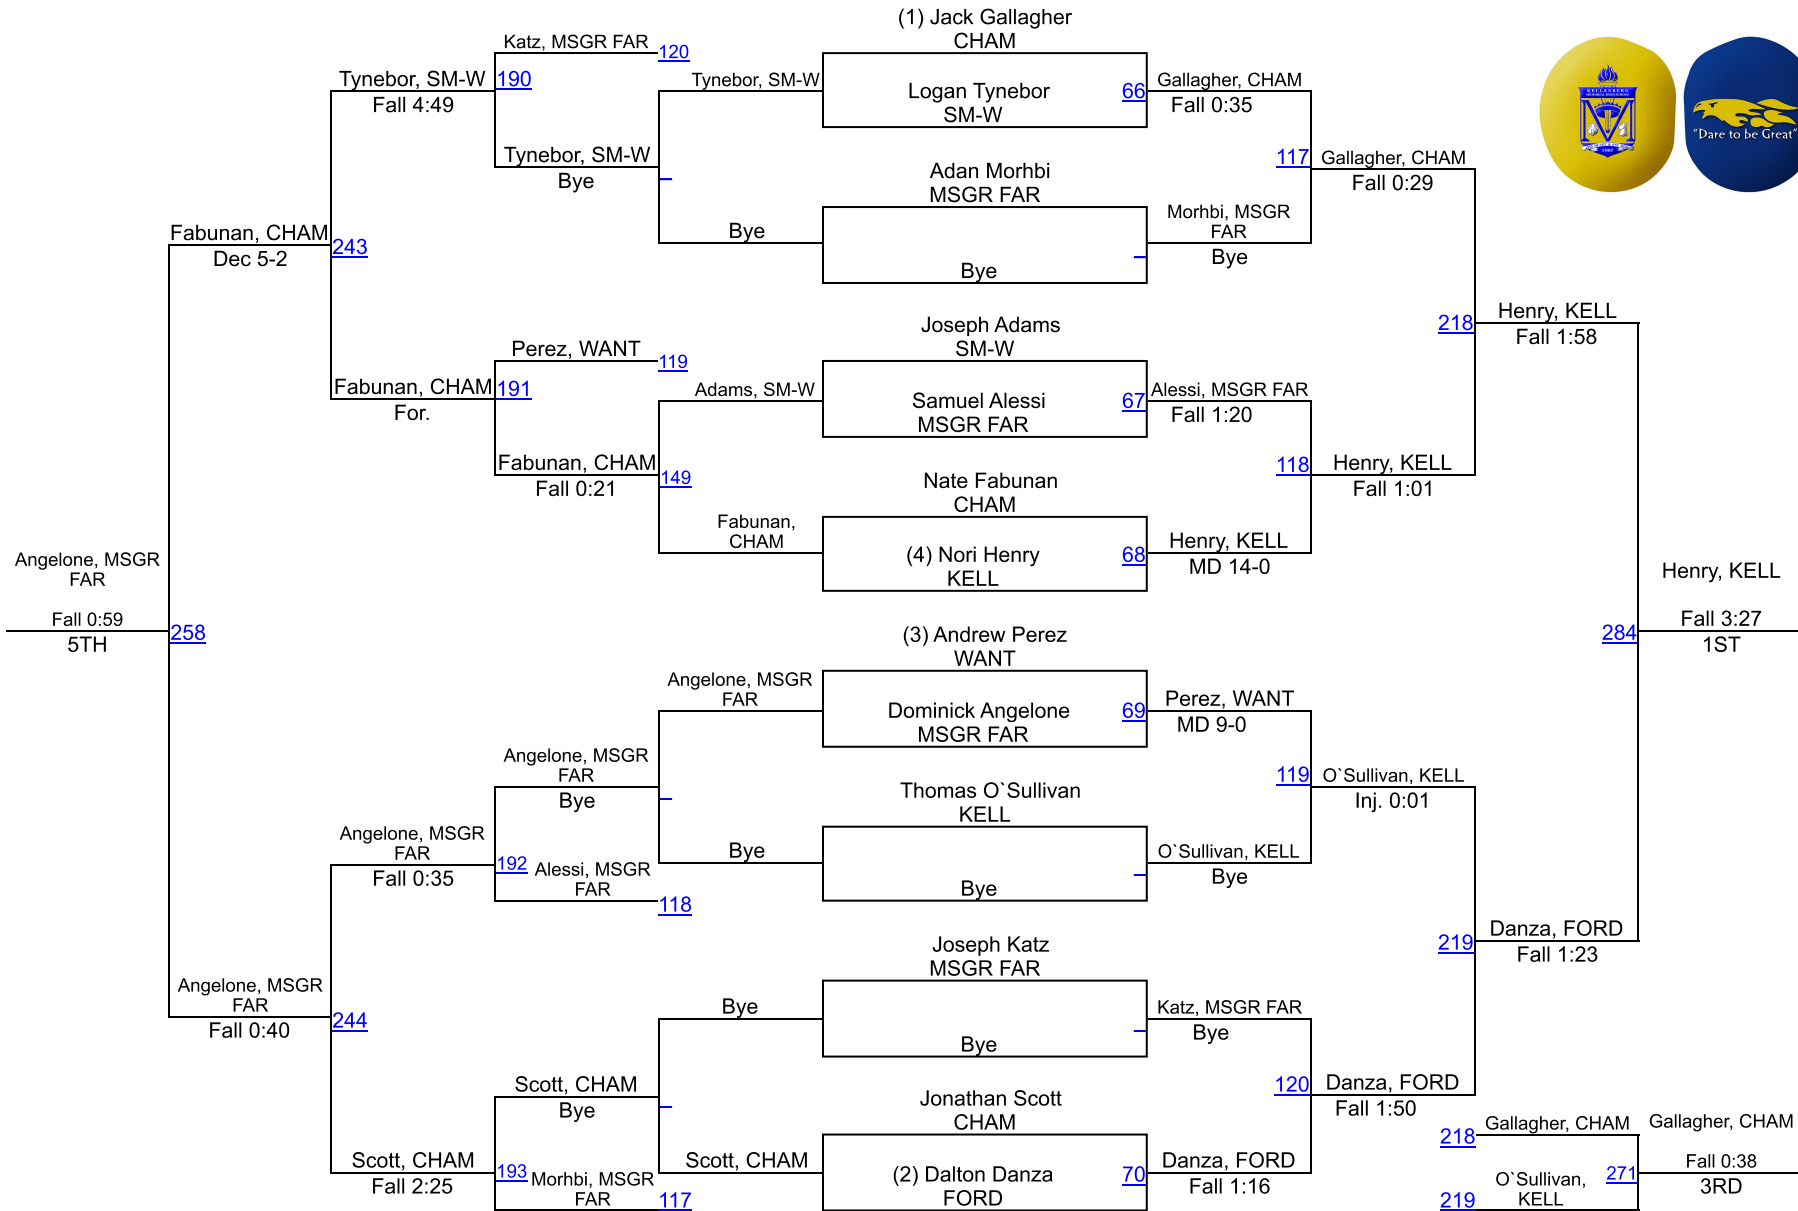

10TH ANNUAL ED SOLOSKY MEMORIAL TOURN.

132

10TH ANNUAL ED SOLOSKY MEMORIAL TOURN.

138

10TH ANNUAL ED SOLOSKY MEMORIAL TOURN.

145

10TH ANNUAL ED SOLOSKY MEMORIAL TOURN.

152

10TH ANNUAL ED SOLOSKY MEMORIAL TOURN.

160

10TH ANNUAL ED SOLOSKY MEMORIAL TOURN.

172

10TH ANNUAL ED SOLOSKY MEMORIAL TOURN.

189

10TH ANNUAL ED SOLOSKY MEMORIAL TOURN.

215

10TH ANNUAL ED SOLOSKY MEMORIAL TOURN.

285