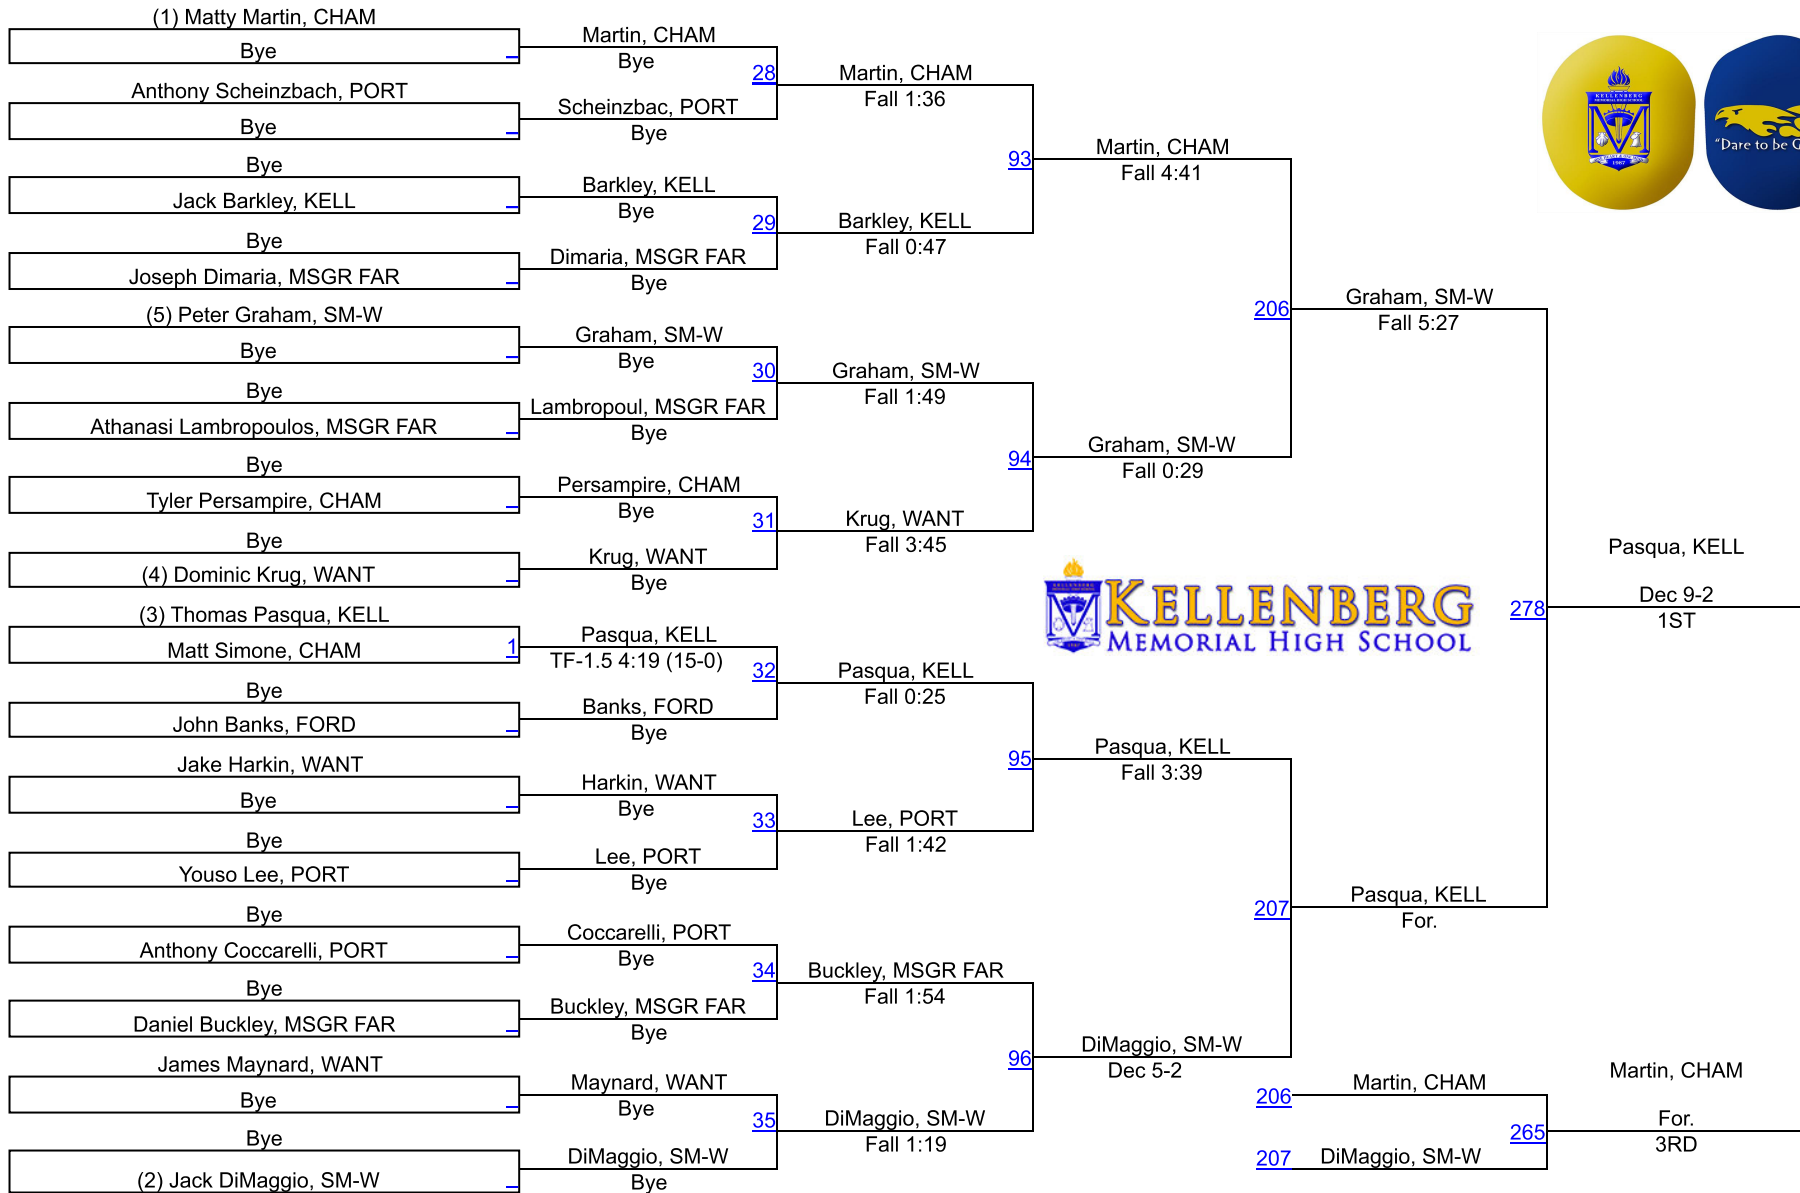

10TH ANNUAL ED SOLOSKY MEMORIAL TOURN.

102

10TH ANNUAL ED SOLOSKY MEMORIAL TOURN.

110

10TH ANNUAL ED SOLOSKY MEMORIAL TOURN.

118

10TH ANNUAL ED SOLOSKY MEMORIAL TOURN.

126

10TH ANNUAL ED SOLOSKY MEMORIAL TOURN.

132

10TH ANNUAL ED SOLOSKY MEMORIAL TOURN.

138

10TH ANNUAL ED SOLOSKY MEMORIAL TOURN.

145

10TH ANNUAL ED SOLOSKY MEMORIAL TOURN.

152

10TH ANNUAL ED SOLOSKY MEMORIAL TOURN.

160

10TH ANNUAL ED SOLOSKY MEMORIAL TOURN.

172

10TH ANNUAL ED SOLOSKY MEMORIAL TOURN.

189

10TH ANNUAL ED SOLOSKY MEMORIAL TOURN.

215