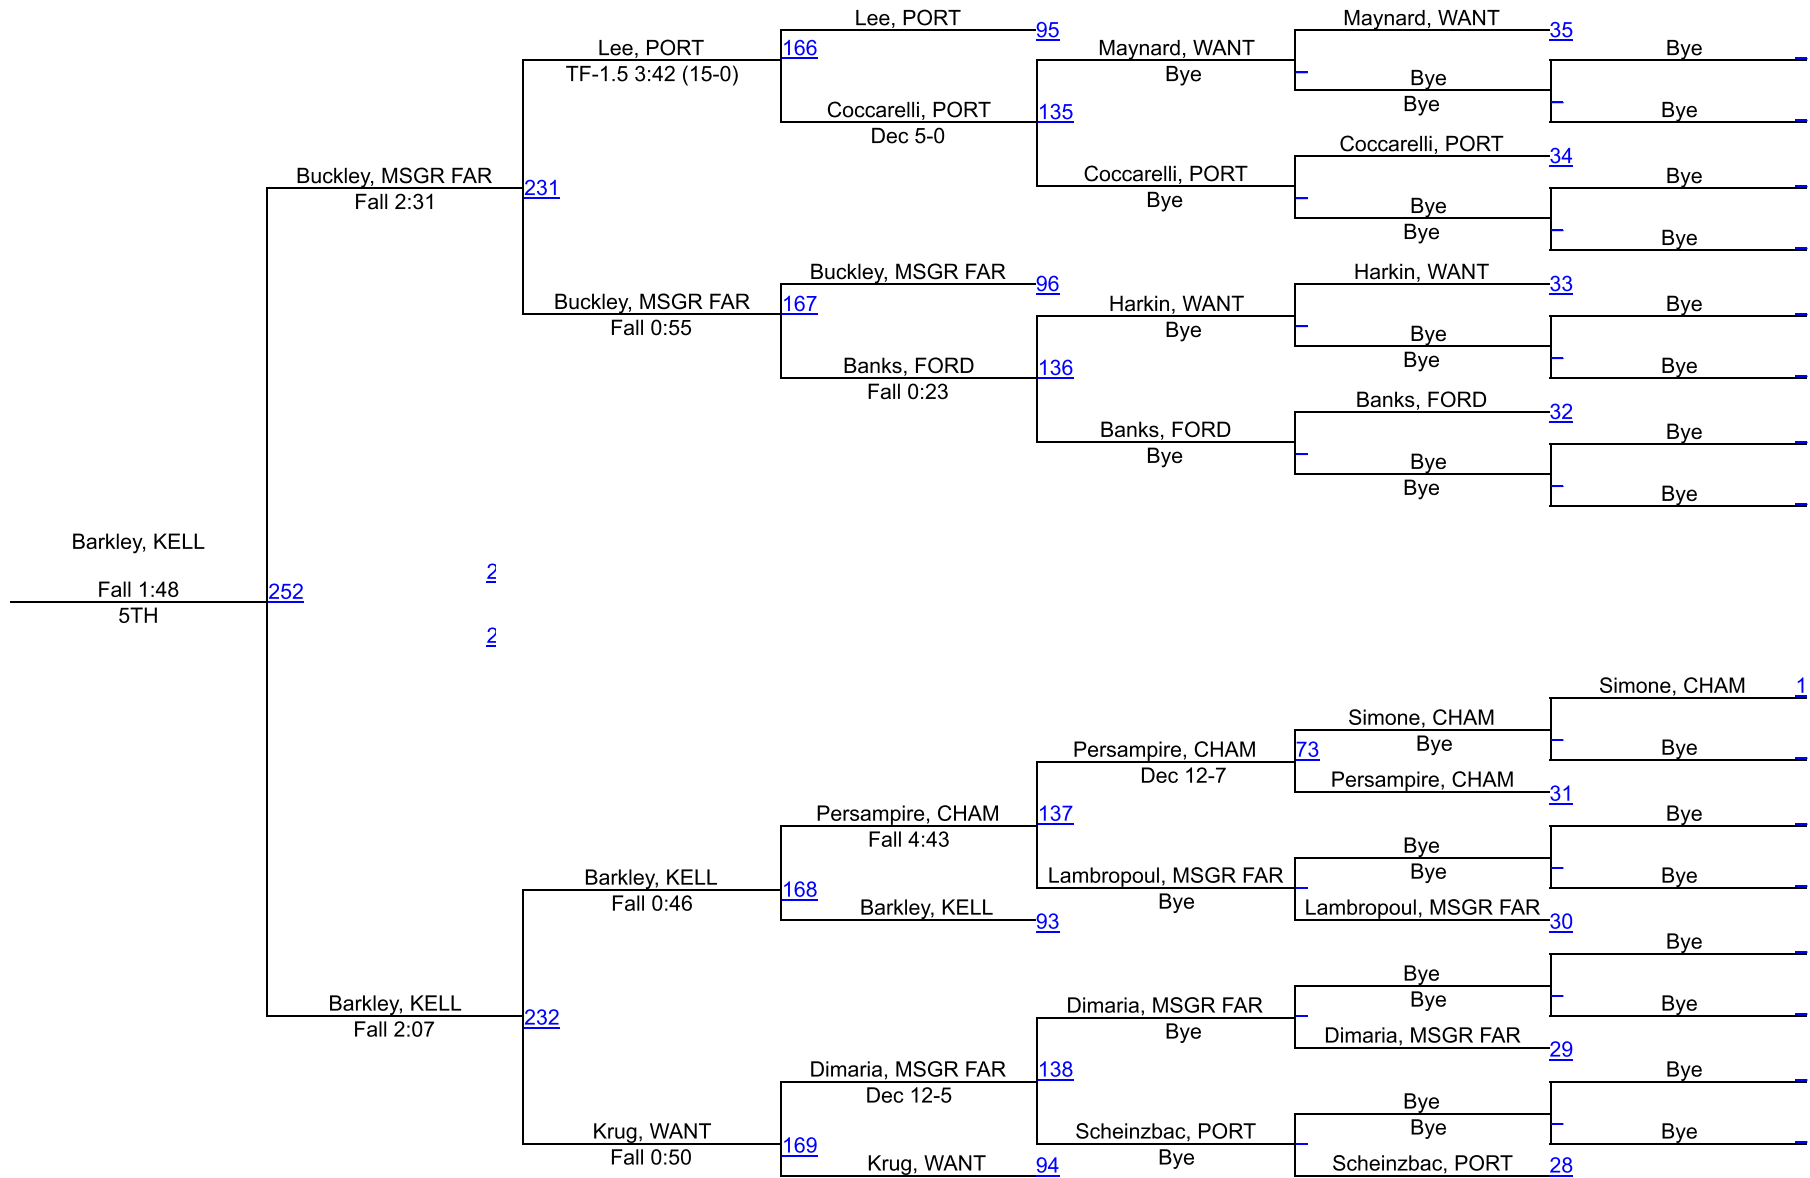

10TH ANNUAL ED SOLOSKY MEMORIAL TOURN.

102

10TH ANNUAL ED SOLOSKY MEMORIAL TOURN.

110

10TH ANNUAL ED SOLOSKY MEMORIAL TOURN.

118

10TH ANNUAL ED SOLOSKY MEMORIAL TOURN.

126

10TH ANNUAL ED SOLOSKY MEMORIAL TOURN.

132

10TH ANNUAL ED SOLOSKY MEMORIAL TOURN.

138

10TH ANNUAL ED SOLOSKY MEMORIAL TOURN.

145

10TH ANNUAL ED SOLOSKY MEMORIAL TOURN.

152

10TH ANNUAL ED SOLOSKY MEMORIAL TOURN.

160

10TH ANNUAL ED SOLOSKY MEMORIAL TOURN.

172

10TH ANNUAL ED SOLOSKY MEMORIAL TOURN.

189

10TH ANNUAL ED SOLOSKY MEMORIAL TOURN.

215

10TH ANNUAL ED SOLOSKY MEMORIAL TOURN.

285