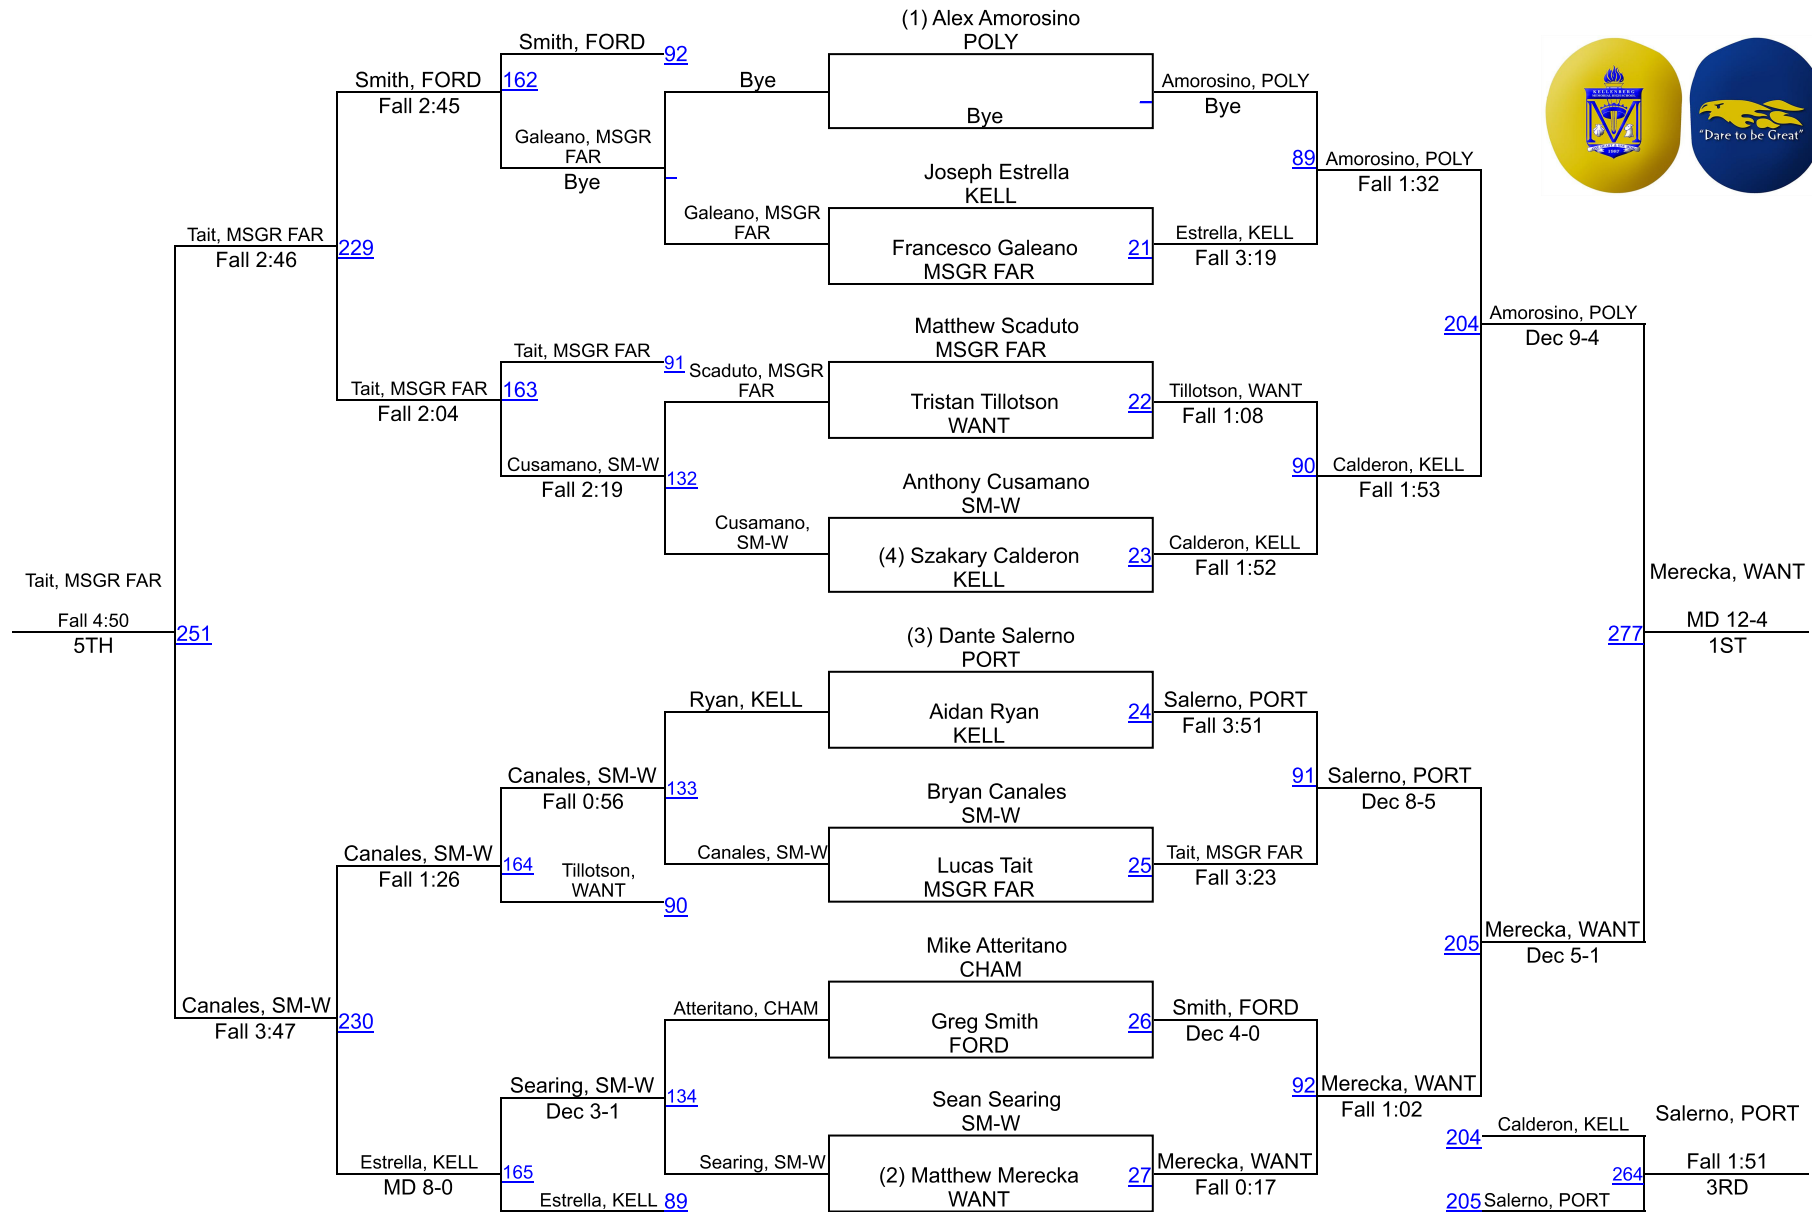

10TH ANNUAL ED SOLOSKY MEMORIAL TOURN.

102

10TH ANNUAL ED SOLOSKY MEMORIAL TOURN.

110

10TH ANNUAL ED SOLOSKY MEMORIAL TOURN.

118

10TH ANNUAL ED SOLOSKY MEMORIAL TOURN.

126

10TH ANNUAL ED SOLOSKY MEMORIAL TOURN.

132

10TH ANNUAL ED SOLOSKY MEMORIAL TOURN.

138

10TH ANNUAL ED SOLOSKY MEMORIAL TOURN.

145

10TH ANNUAL ED SOLOSKY MEMORIAL TOURN.

152

10TH ANNUAL ED SOLOSKY MEMORIAL TOURN.

285