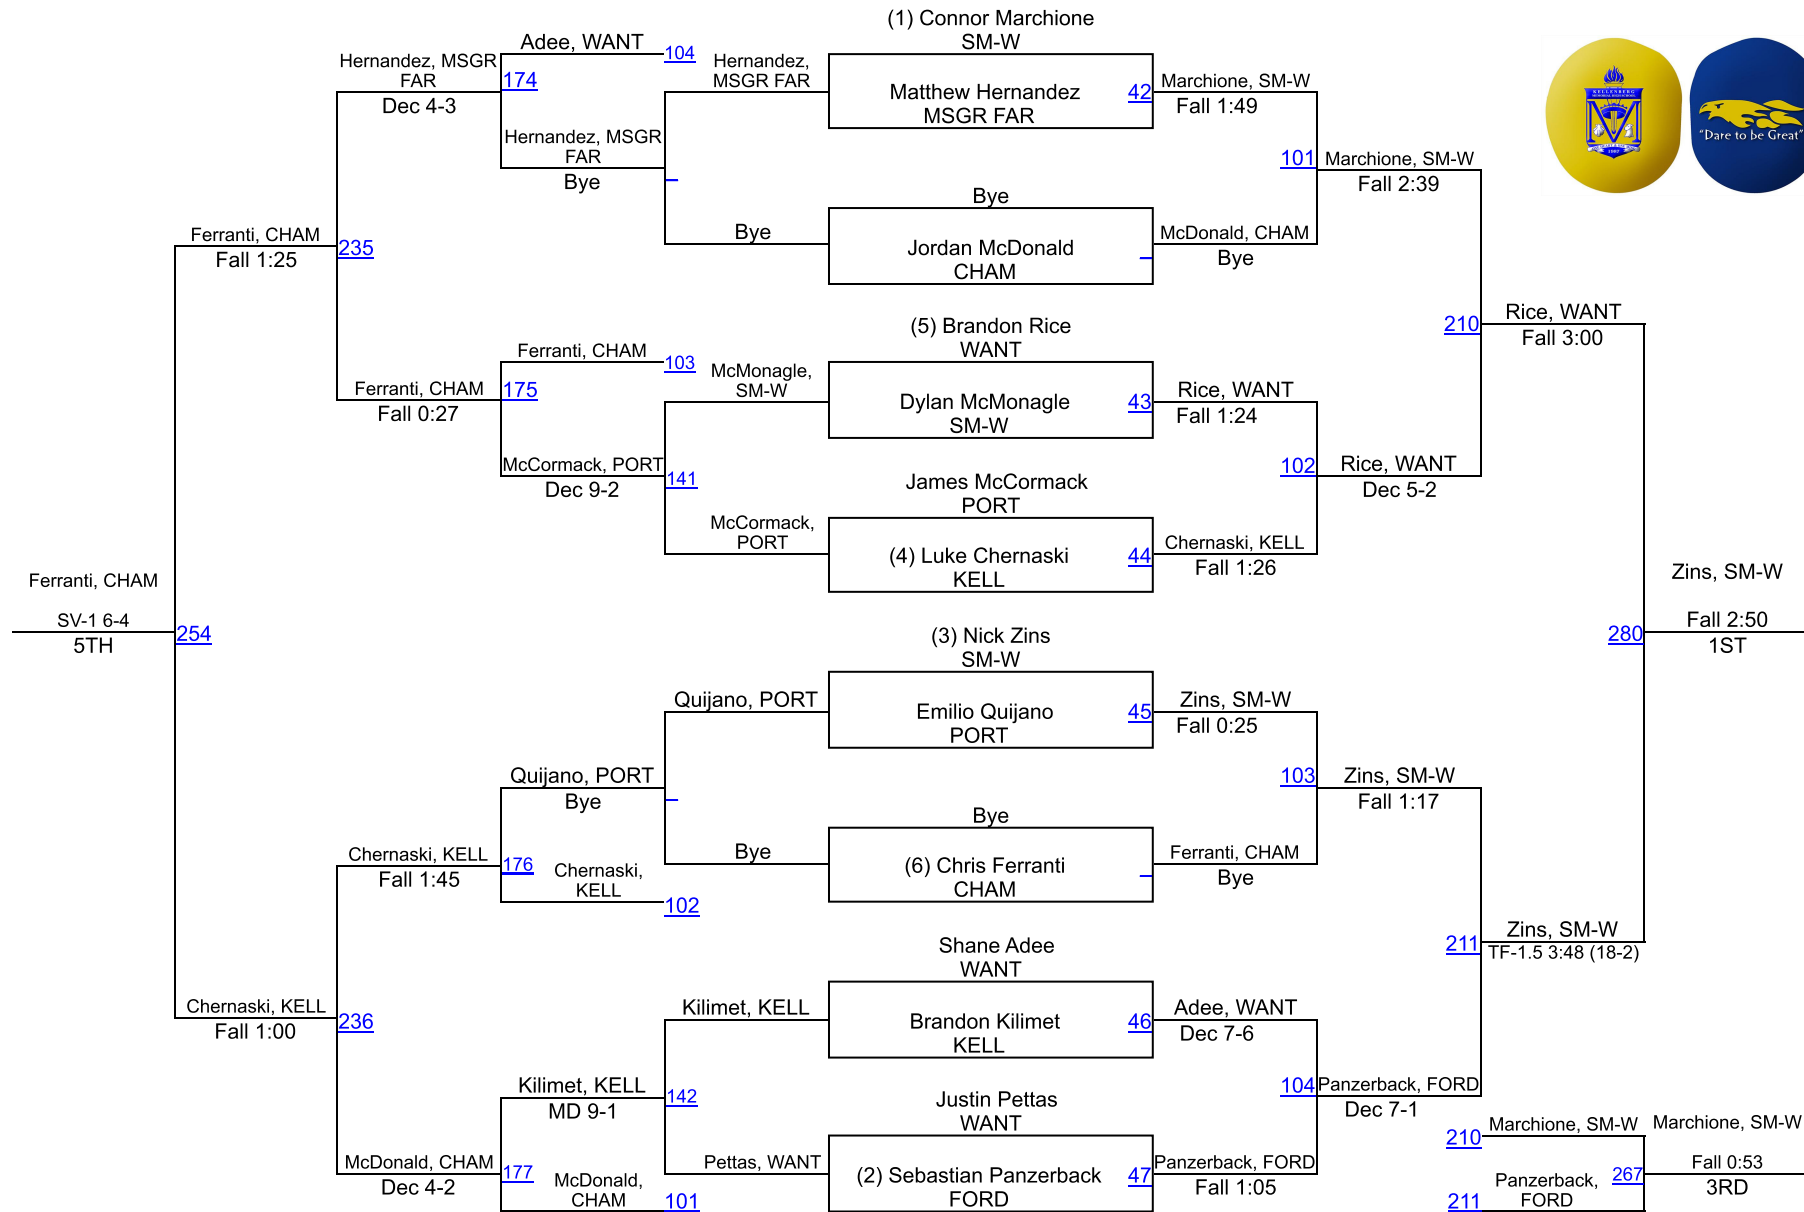

10TH ANNUAL ED SOLOSKY MEMORIAL TOURN.

102

10TH ANNUAL ED SOLOSKY MEMORIAL TOURN.

110

10TH ANNUAL ED SOLOSKY MEMORIAL TOURN.

118

10TH ANNUAL ED SOLOSKY MEMORIAL TOURN.

126

10TH ANNUAL ED SOLOSKY MEMORIAL TOURN.

132

10TH ANNUAL ED SOLOSKY MEMORIAL TOURN.

138

10TH ANNUAL ED SOLOSKY MEMORIAL TOURN.

145

10TH ANNUAL ED SOLOSKY MEMORIAL TOURN.

152

10TH ANNUAL ED SOLOSKY MEMORIAL TOURN.

160

10TH ANNUAL ED SOLOSKY MEMORIAL TOURN.

172

10TH ANNUAL ED SOLOSKY MEMORIAL TOURN.

189

10TH ANNUAL ED SOLOSKY MEMORIAL TOURN.

215