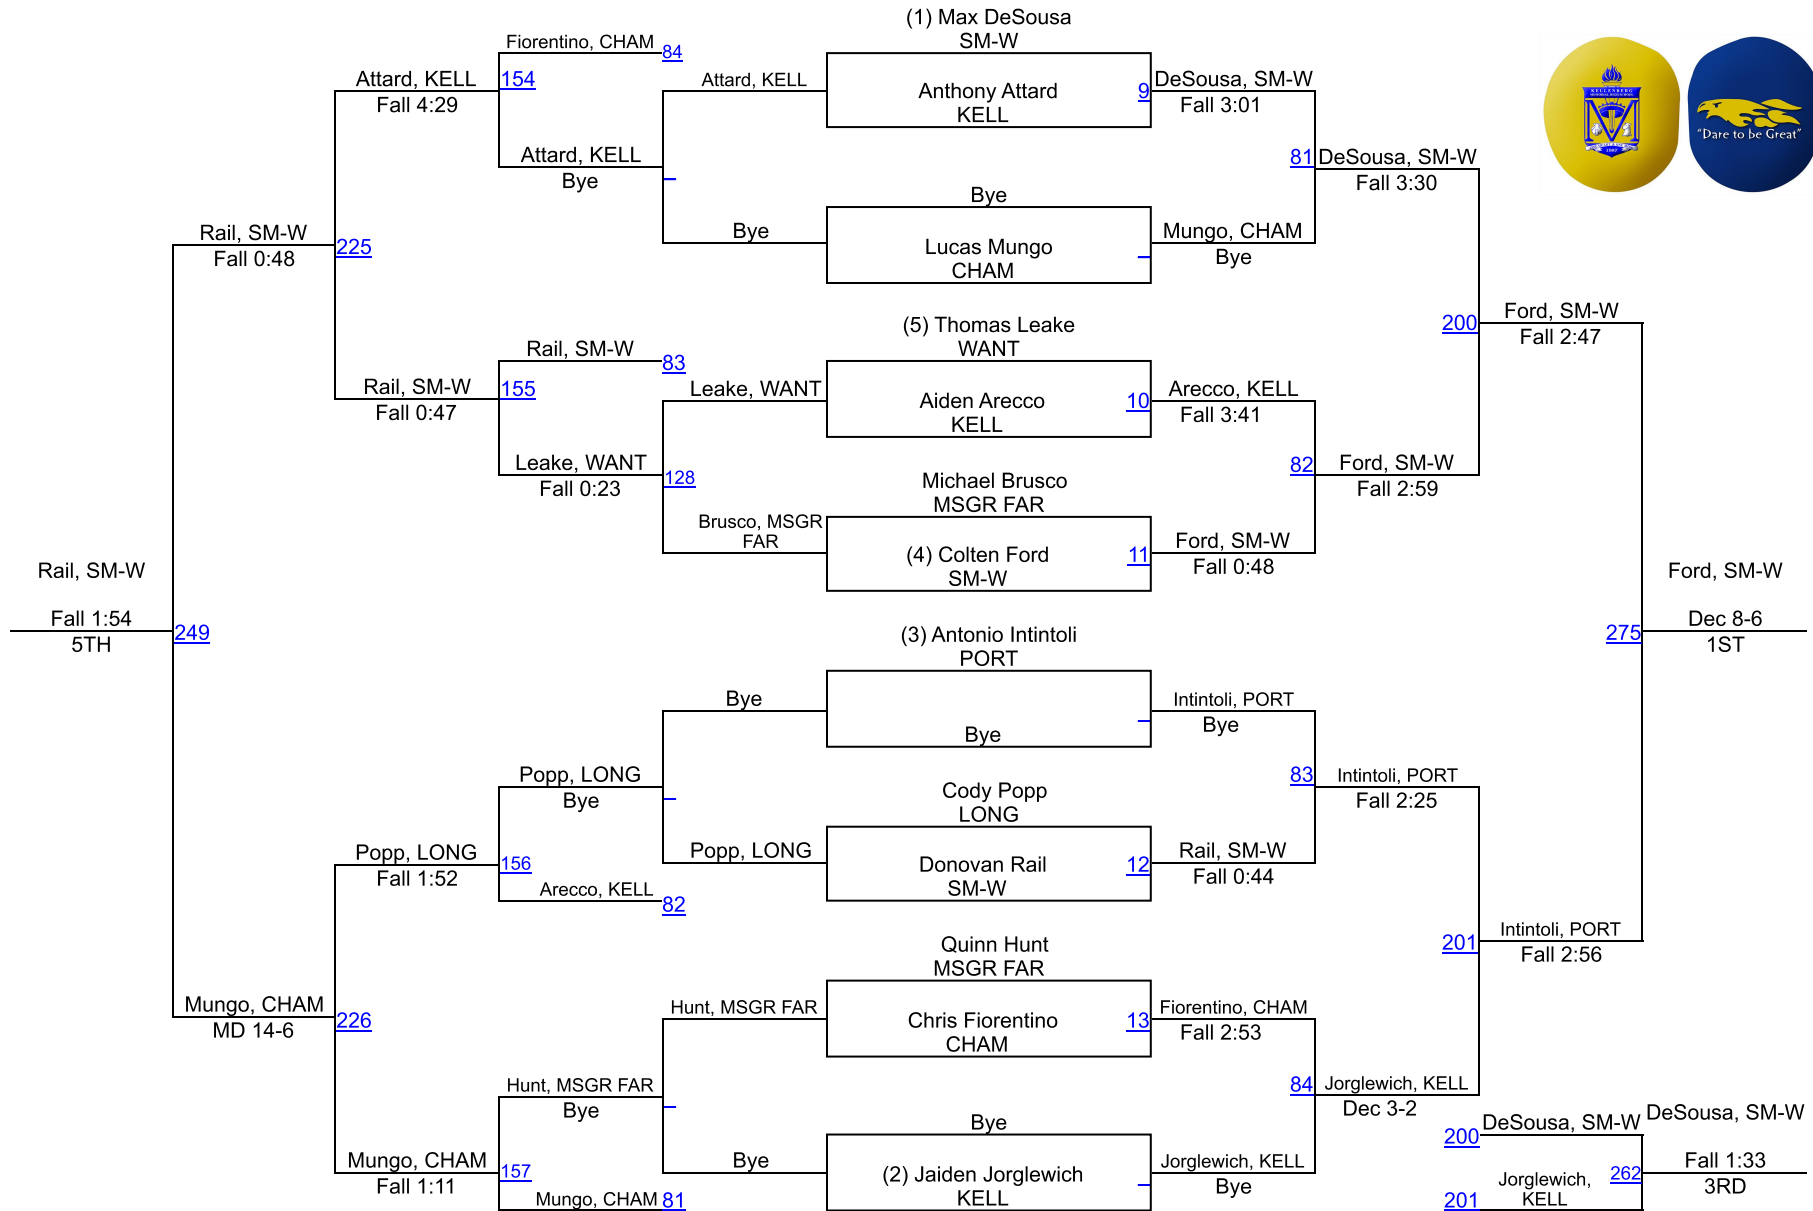

10TH ANNUAL ED SOLOSKY MEMORIAL TOURN.

102

10TH ANNUAL ED SOLOSKY MEMORIAL TOURN.

110

10TH ANNUAL ED SOLOSKY MEMORIAL TOURN.

118

10TH ANNUAL ED SOLOSKY MEMORIAL TOURN.

126

10TH ANNUAL ED SOLOSKY MEMORIAL TOURN.

132

10TH ANNUAL ED SOLOSKY MEMORIAL TOURN.

138

10TH ANNUAL ED SOLOSKY MEMORIAL TOURN.

145

10TH ANNUAL ED SOLOSKY MEMORIAL TOURN.

152

10TH ANNUAL ED SOLOSKY MEMORIAL TOURN.

160

10TH ANNUAL ED SOLOSKY MEMORIAL TOURN.

172

10TH ANNUAL ED SOLOSKY MEMORIAL TOURN.

189

10TH ANNUAL ED SOLOSKY MEMORIAL TOURN.

215

10TH ANNUAL ED SOLOSKY MEMORIAL TOURN.

285