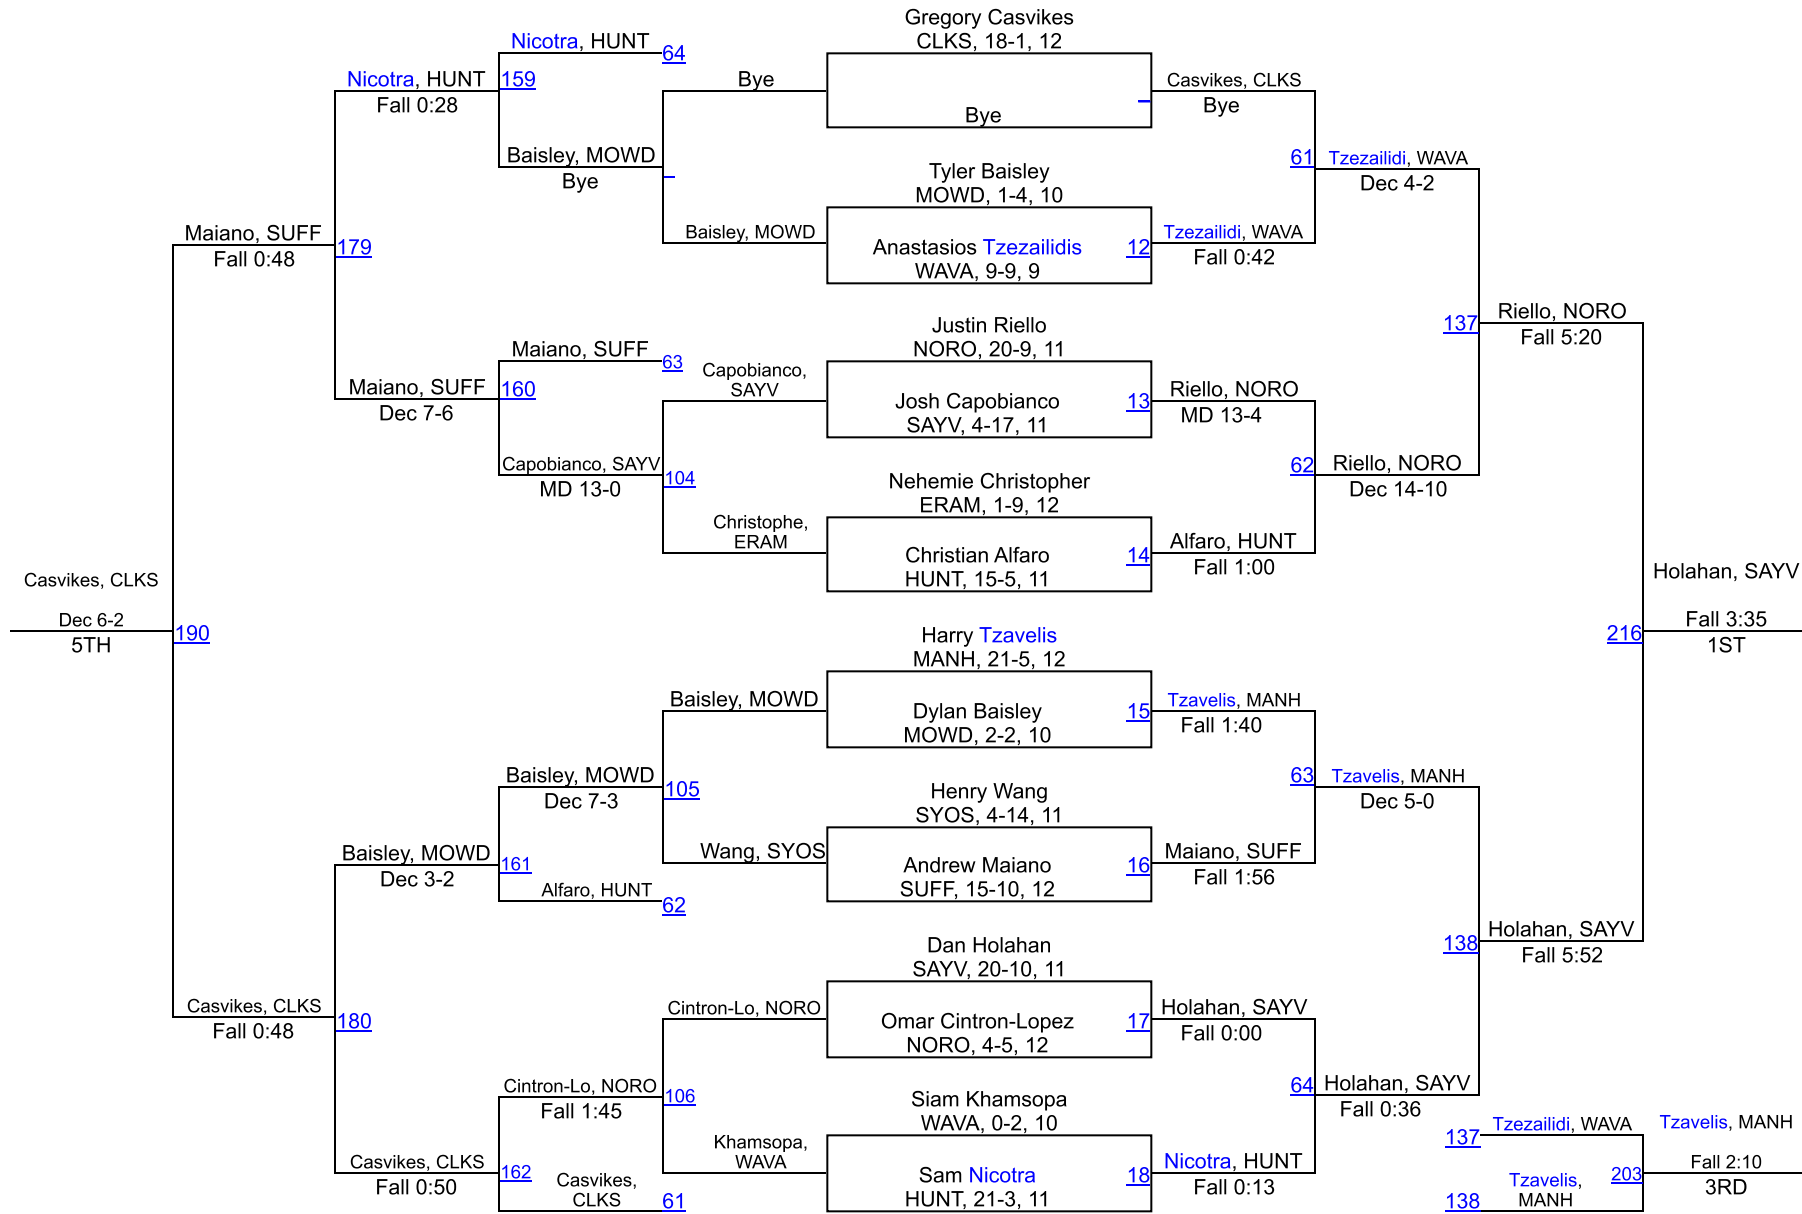

Kohl Invitational

3RD **126**

Kohl Invitational

132

Kohl Invitational

138

Kohl Invitational

145

Kohl Invitational

152

Brandon Carcaterra
MOWD, 13-5, 11

Fall 1:06

L-141

Kohl Invitational

L-142 Carcaterra, MOWD

3RD **160**