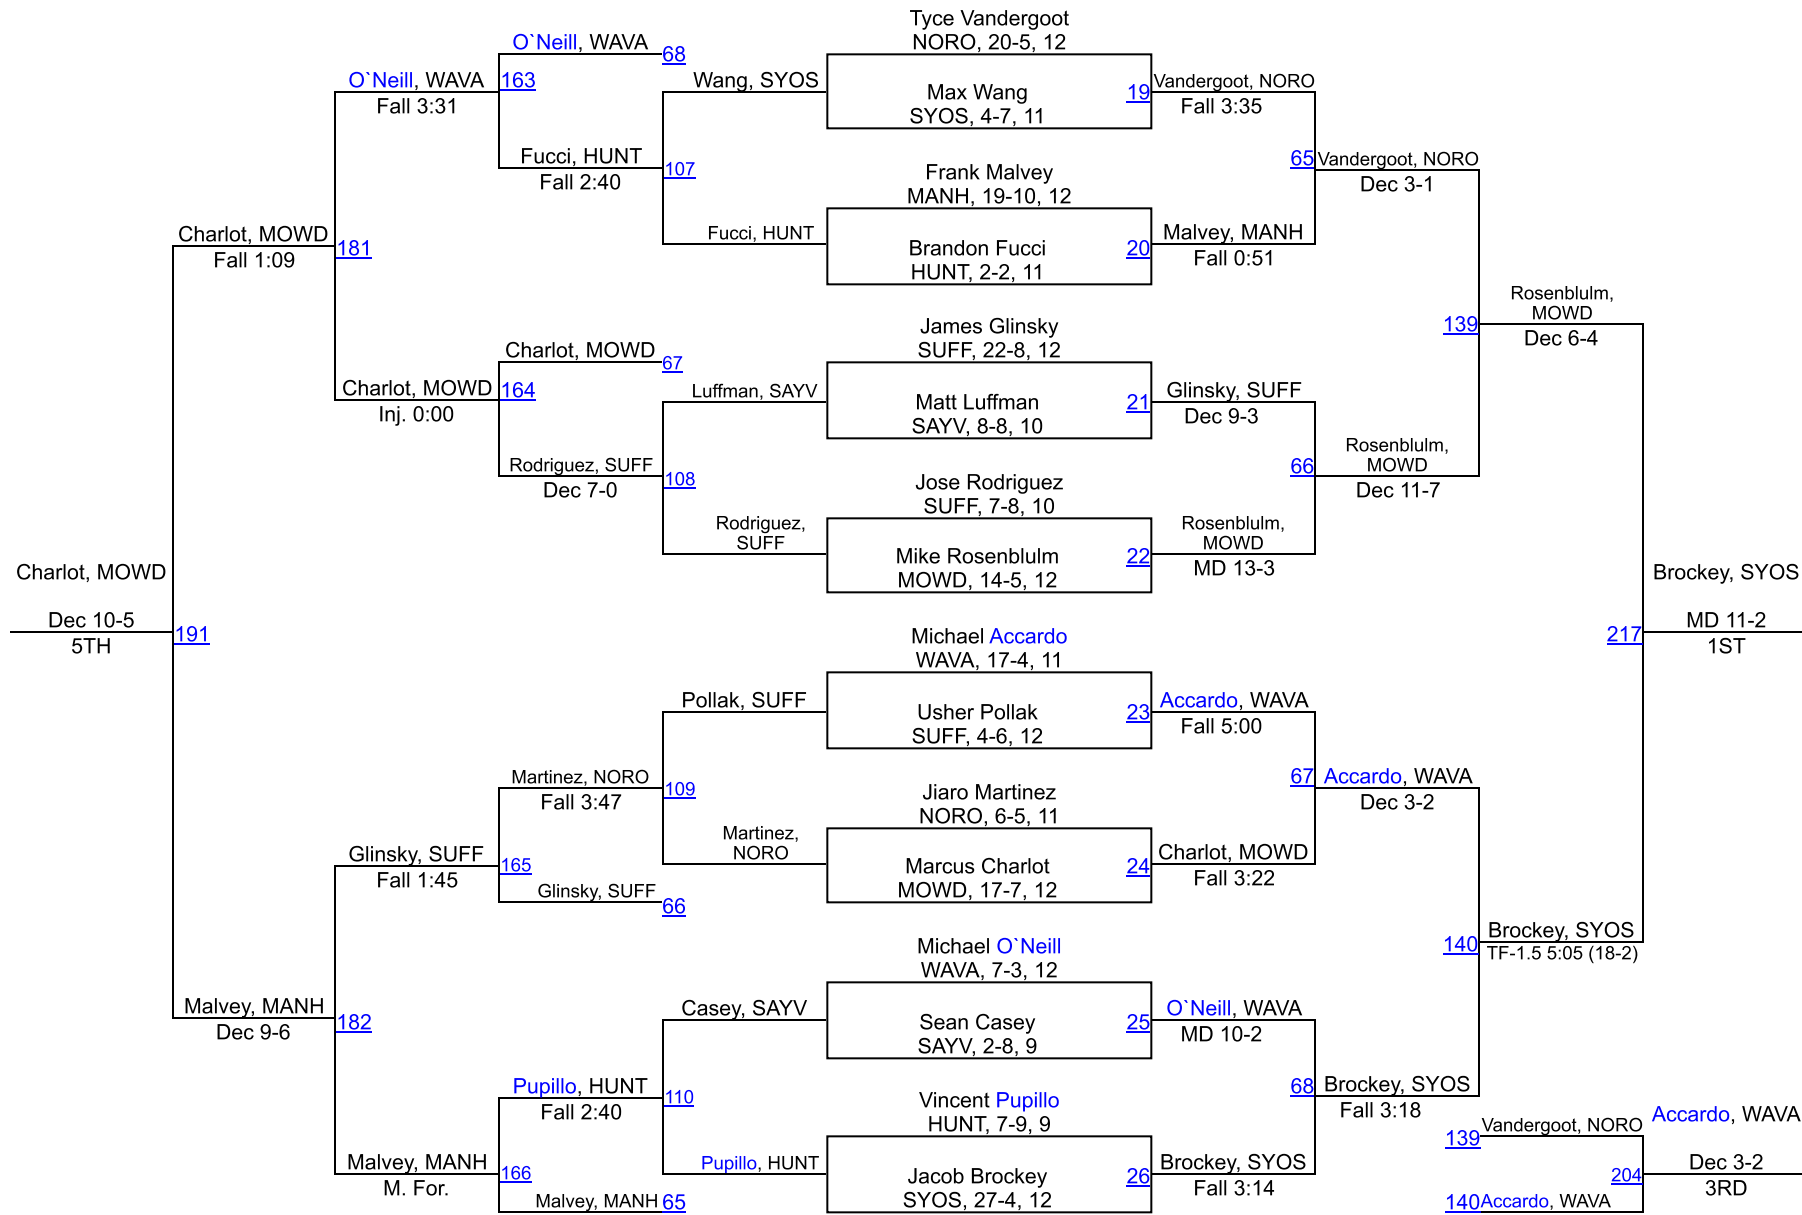

Kohl Invitational

3RD **126**

Kohl Invitational

132

Kohl Invitational

138

Kohl Invitational

145

Kohl Invitational

152

Brandon Carcaterra
MOWD, 13-5, 11

Fall 1:06

L-141

Kohl Invitational

L-142 Carcaterra, MOWD

3RD **160**