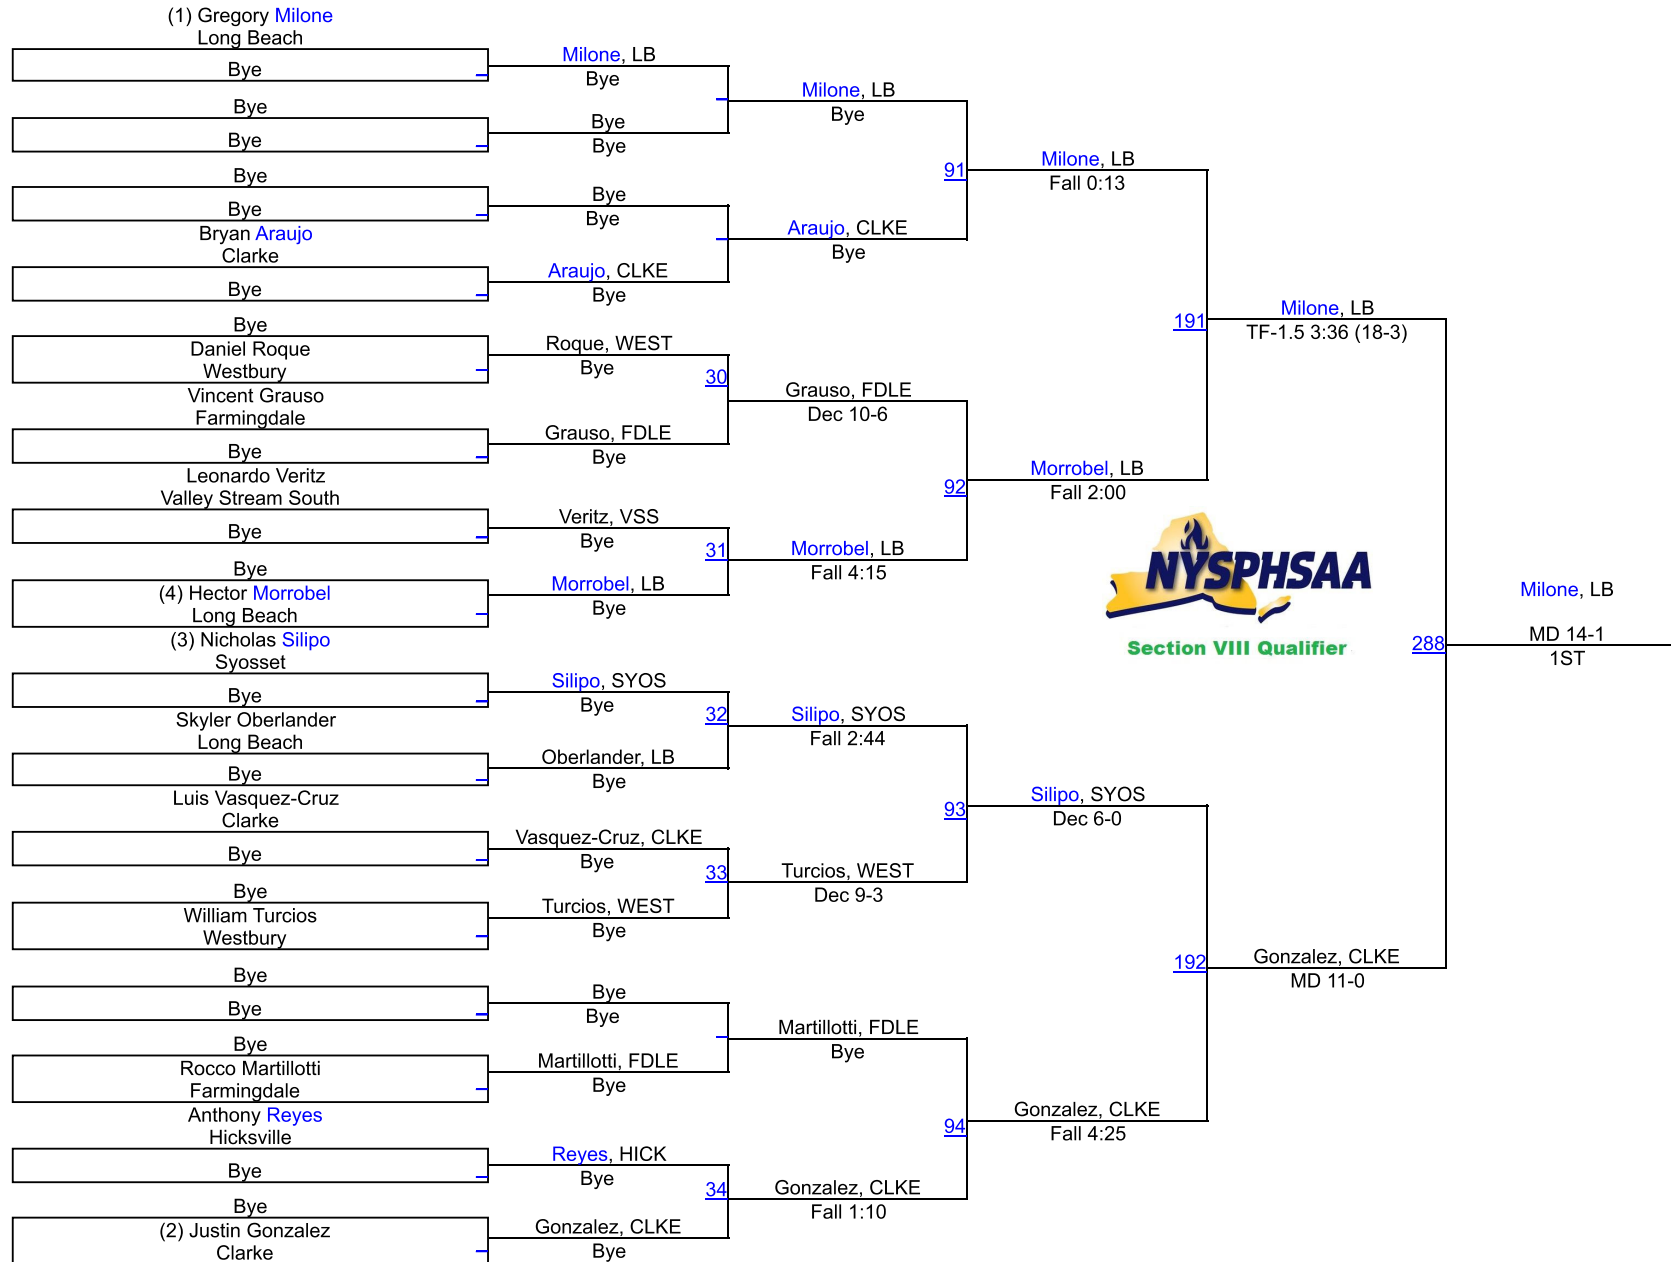

SECTION 8 QUALIFIER #1 AT LONG BEACH

152