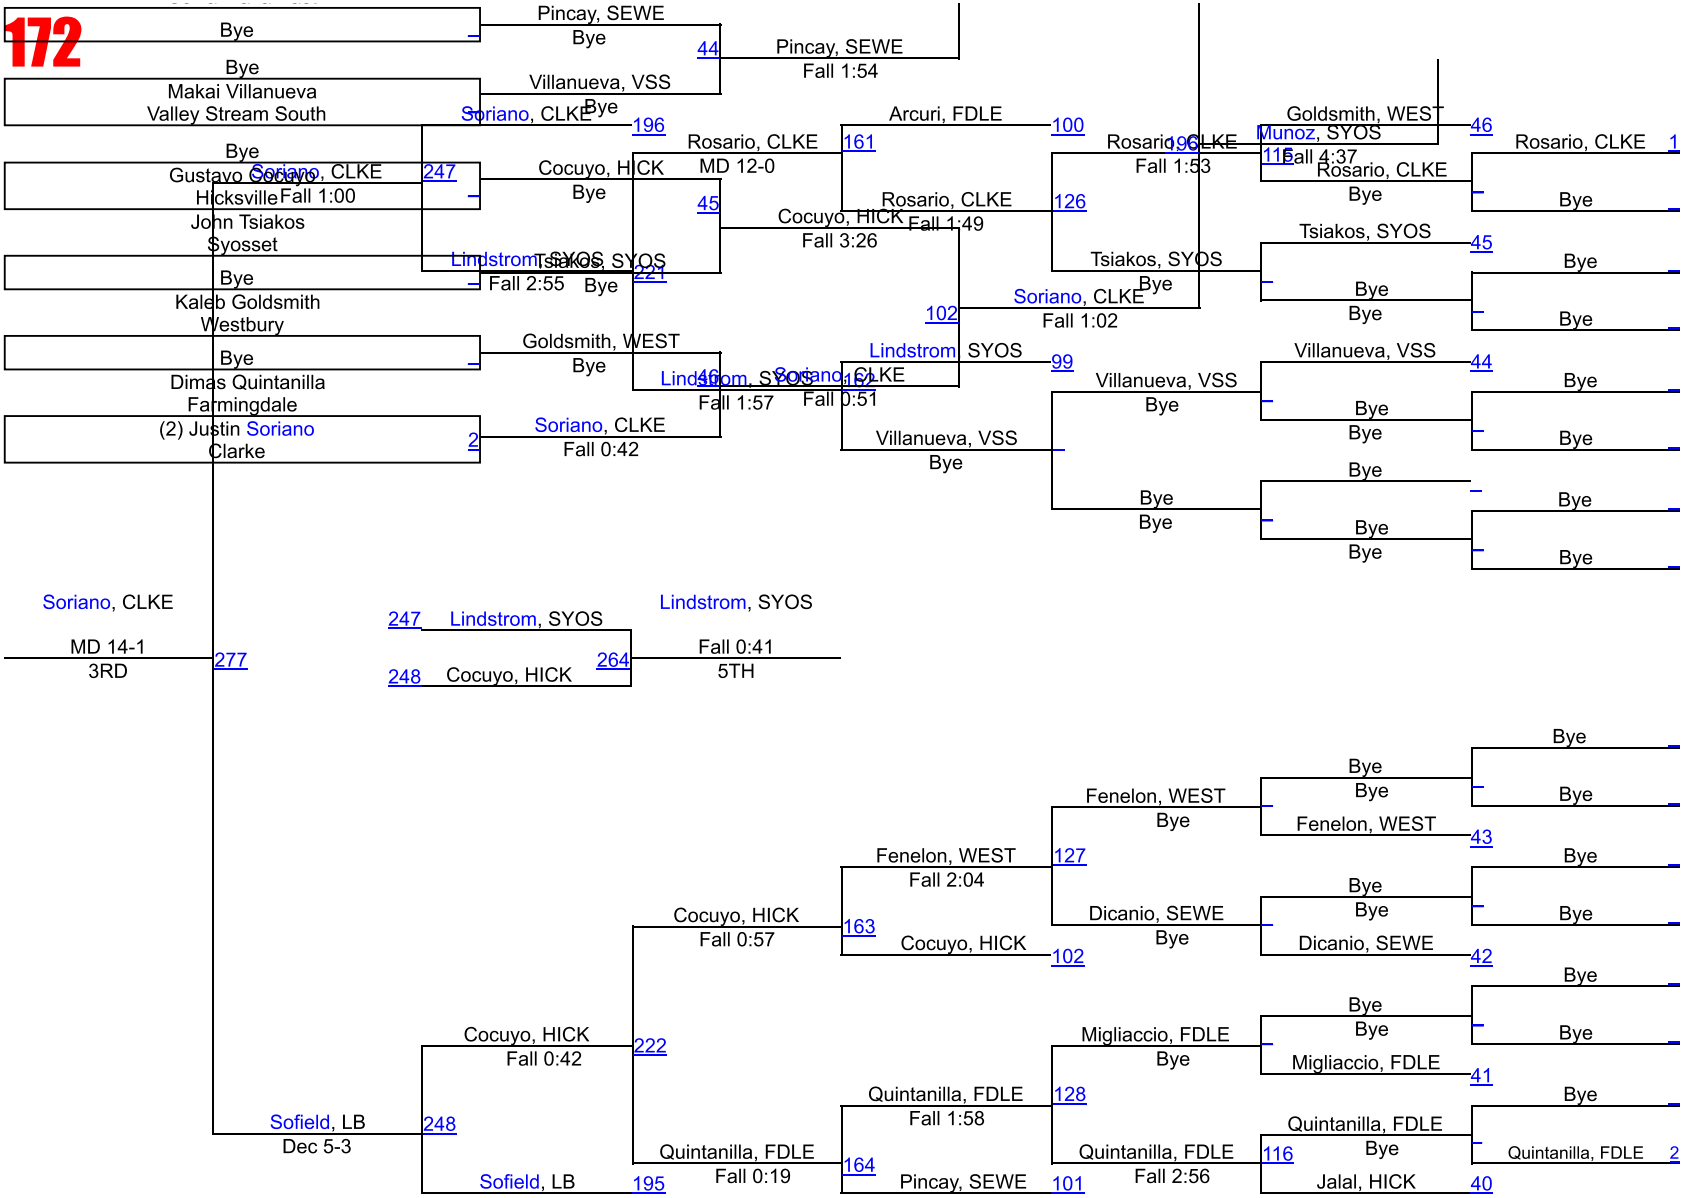

SECTION 8 QUALIFIER #1 AT LONG BEACH

102

(1) Ethan Andreula
Long Beach

SECTION 8 QUALIFIER #1 AT LONG BEACH

110

SECTION 8 QUALIFIER #1 AT LONG BEACH

118

SECTION 8 QUALIFIER #1 AT LONG BEACH

126

SECTION 8 QUALIFIER #1 AT LONG BEACH

132

SECTION 8 QUALIFIER #1 AT LONG BEACH

138

SECTION 8 QUALIFIER #1 AT LONG BEACH

145

SECTION 8 QUALIFIER #1 AT LONG BEACH

152

SECTION 8 QUALIFIER #1 AT LONG BEACH

160

SECTION 8 QUALIFIER #1 AT LONG BEACH

172

172

SECTION 8 QUALIFIER #1 AT LONG BEACH

189

SECTION 8 QUALIFIER #1 AT LONG BEACH

215

SECTION 8 QUALIFIER #1 AT LONG BEACH

285