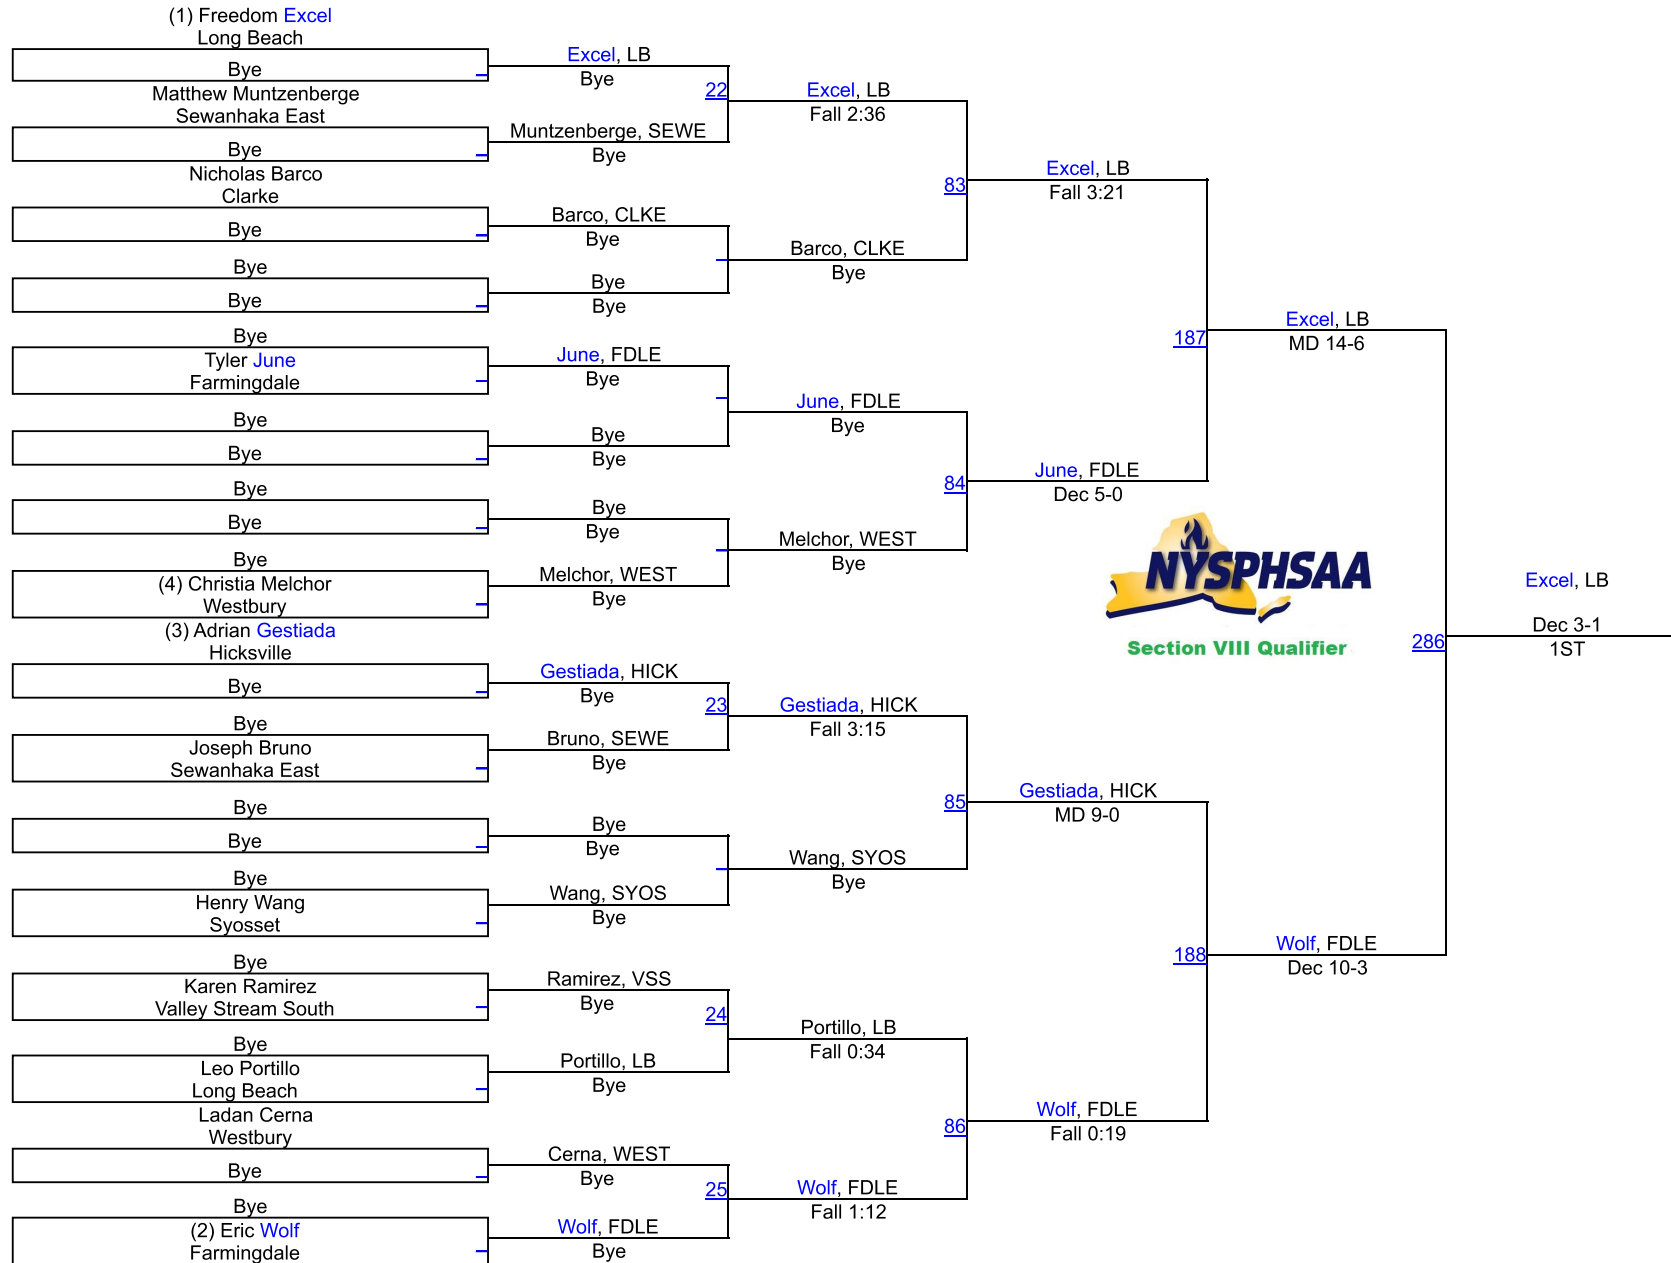

SECTION 8 QUALIFIER #1 AT LONG BEACH

102

(1) Ethan Andreula
Long Beach

SECTION 8 QUALIFIER #1 AT LONG BEACH

110

SECTION 8 QUALIFIER #1 AT LONG BEACH

118

SECTION 8 QUALIFIER #1 AT LONG BEACH

126

SECTION 8 QUALIFIER #1 AT LONG BEACH

132

SECTION 8 QUALIFIER #1 AT LONG BEACH

138

SECTION 8 QUALIFIER #1 AT LONG BEACH

145

SECTION 8 QUALIFIER #1 AT LONG BEACH