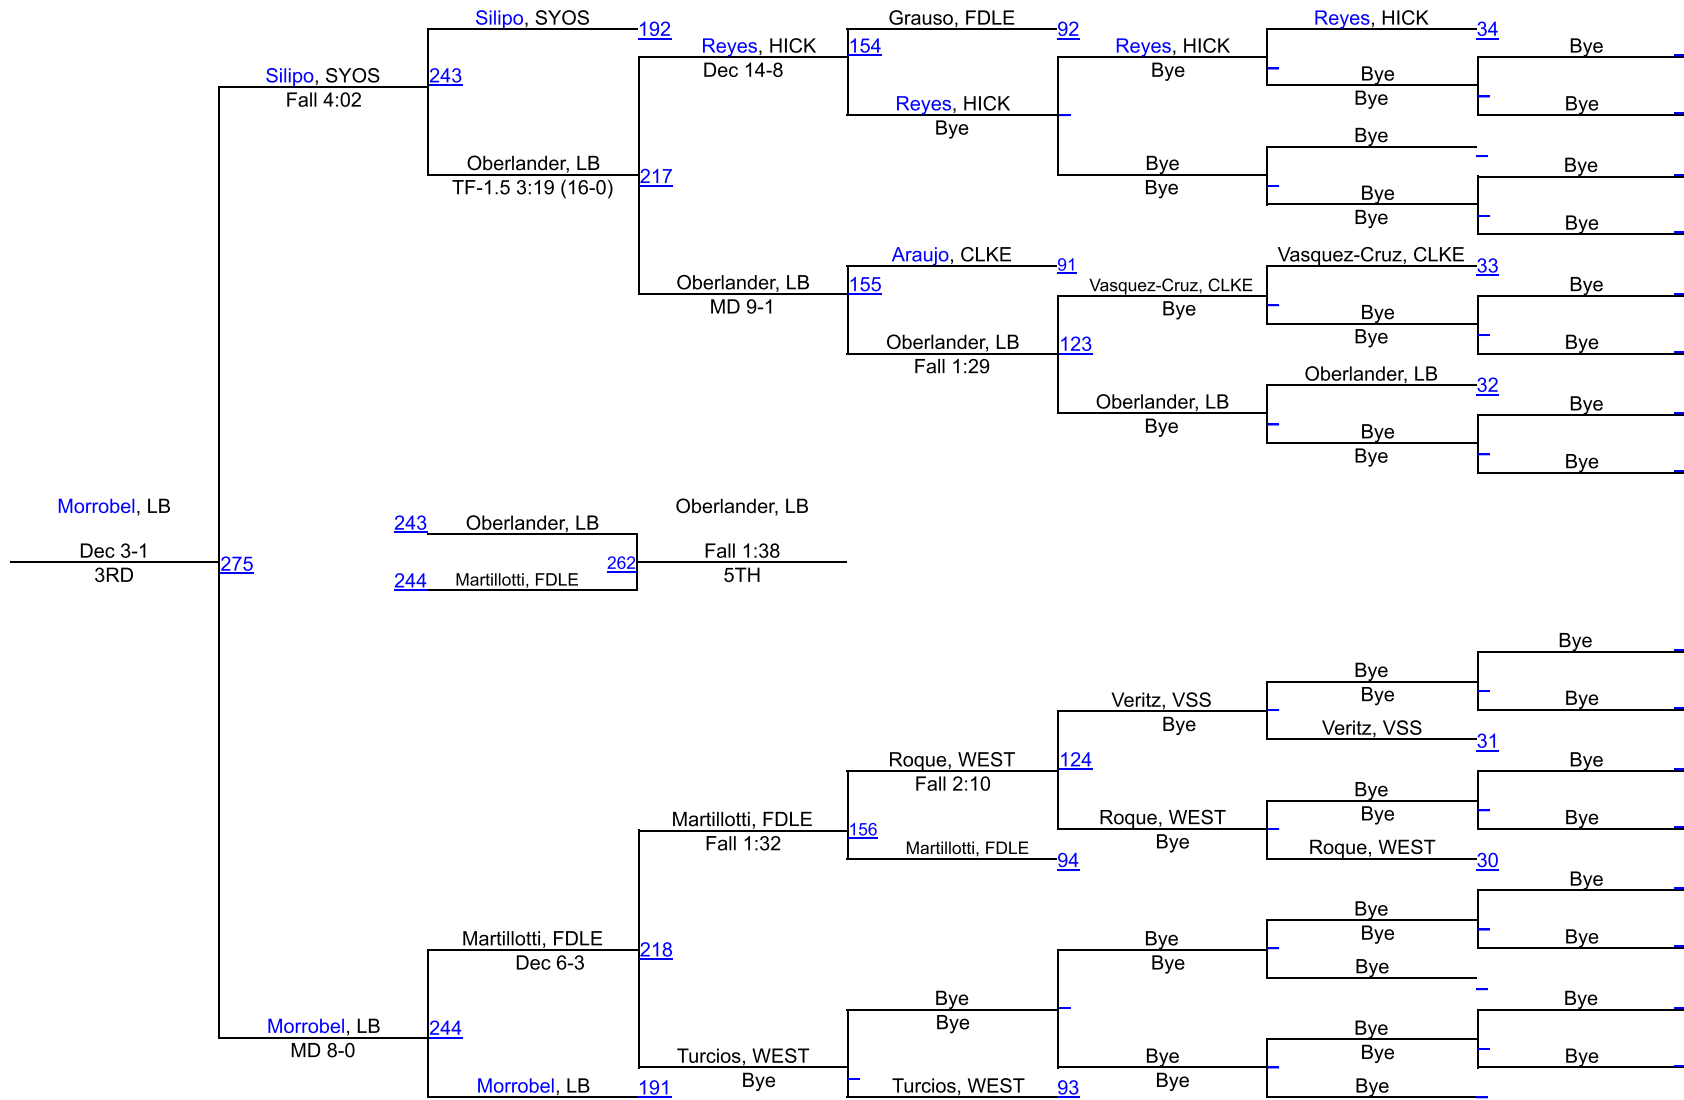

SECTION 8 QUALIFIER #1 AT LONG BEACH

102

(1) Ethan Andreula
Long Beach

SECTION 8 QUALIFIER #1 AT LONG BEACH

110

SECTION 8 QUALIFIER #1 AT LONG BEACH

118

SECTION 8 QUALIFIER #1 AT LONG BEACH

126

SECTION 8 QUALIFIER #1 AT LONG BEACH

132

SECTION 8 QUALIFIER #1 AT LONG BEACH

138

SECTION 8 QUALIFIER #1 AT LONG BEACH

145

SECTION 8 QUALIFIER #1 AT LONG BEACH

152

SECTION 8 QUALIFIER #1 AT LONG BEACH

160

SECTION 8 QUALIFIER #1 AT LONG BEACH

172

172

SECTION 8 QUALIFIER #1 AT LONG BEACH

189

SECTION 8 QUALIFIER #1 AT LONG BEACH

215

SECTION 8 QUALIFIER #1 AT LONG BEACH

285