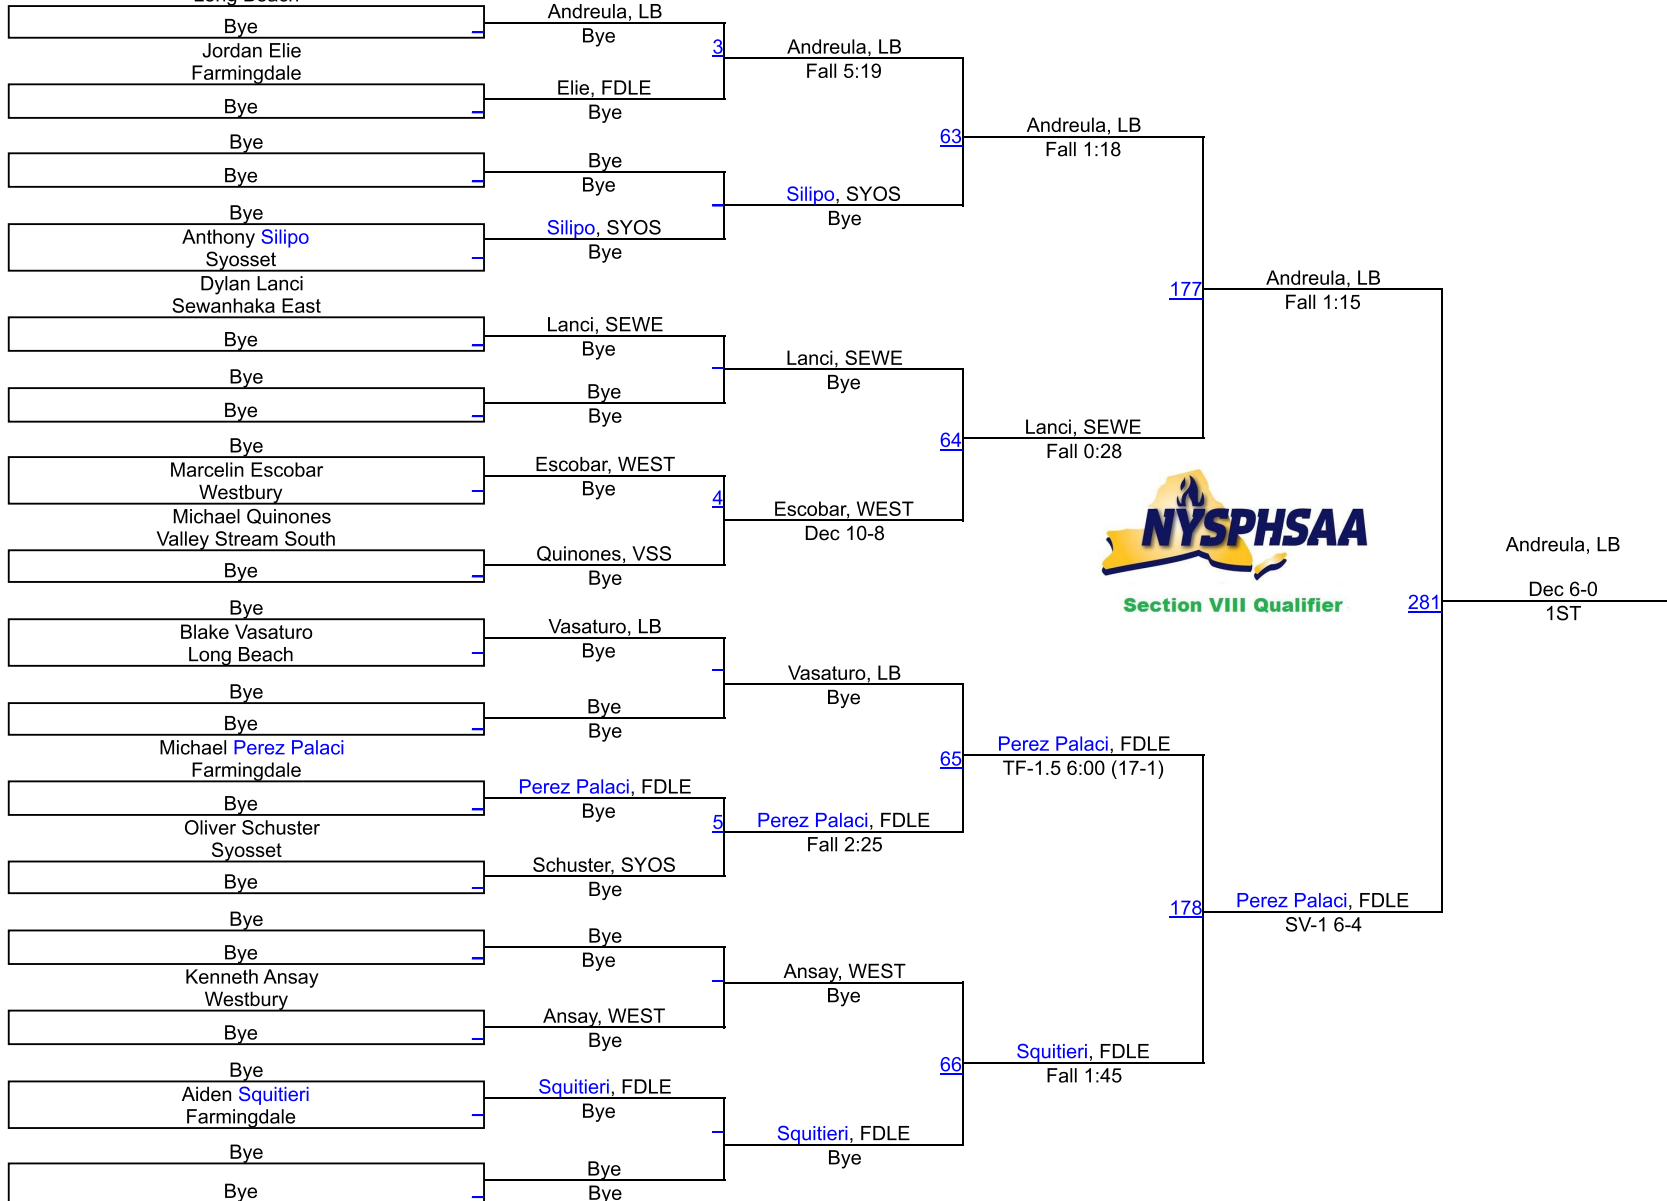

SECTION 8 QUALIFIER #1 AT LONG BEACH

102

(1) Ethan Andreula
Long Beach

SECTION 8 QUALIFIER #1 AT LONG BEACH

110

SECTION 8 QUALIFIER #1 AT LONG BEACH

118

SECTION 8 QUALIFIER #1 AT LONG BEACH

126

SECTION 8 QUALIFIER #1 AT LONG BEACH

132

SECTION 8 QUALIFIER #1 AT LONG BEACH

138

SECTION 8 QUALIFIER #1 AT LONG BEACH

145

SECTION 8 QUALIFIER #1 AT LONG BEACH