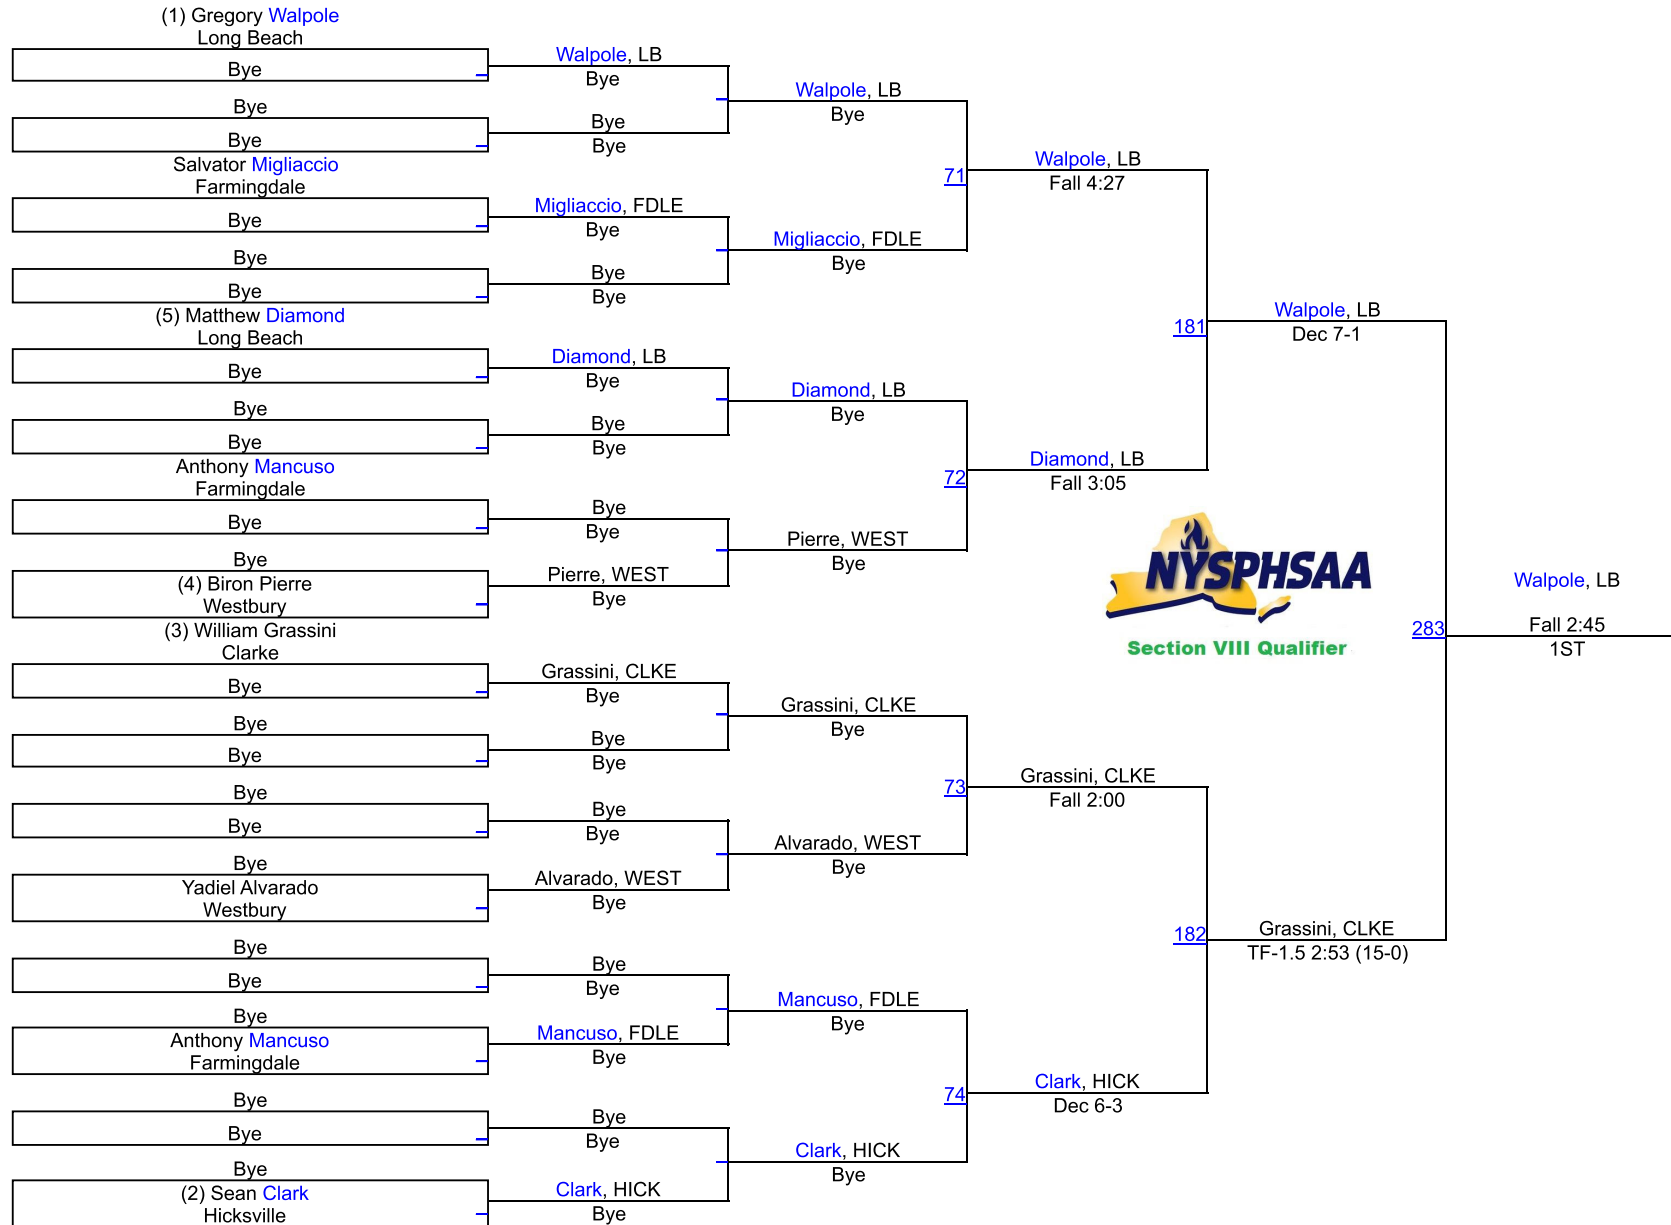

SECTION 8 QUALIFIER #1 AT LONG BEACH

102

(1) Ethan Andreula
Long Beach

SECTION 8 QUALIFIER #1 AT LONG BEACH

110

SECTION 8 QUALIFIER #1 AT LONG BEACH

118

SECTION 8 QUALIFIER #1 AT LONG BEACH

126

SECTION 8 QUALIFIER #1 AT LONG BEACH

132

SECTION 8 QUALIFIER #1 AT LONG BEACH

138

SECTION 8 QUALIFIER #1 AT LONG BEACH

145

SECTION 8 QUALIFIER #1 AT LONG BEACH