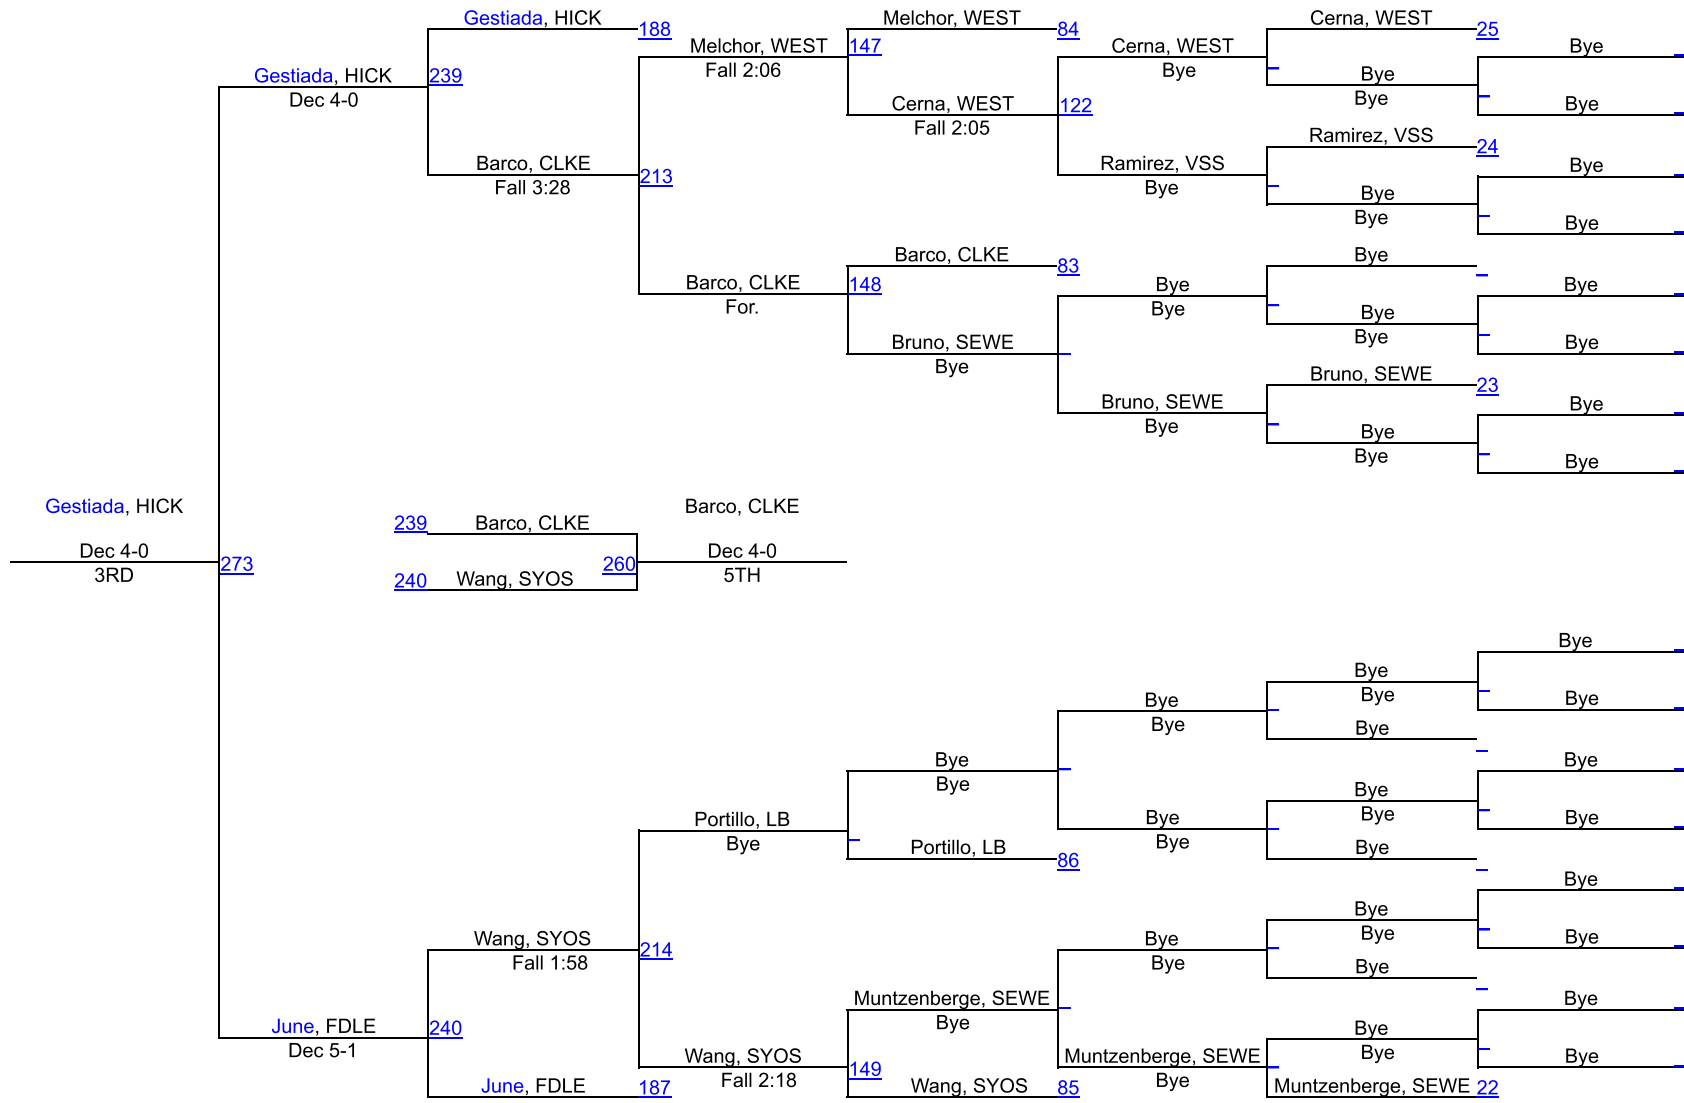

SECTION 8 QUALIFIER #1 AT LONG BEACH

102

(1) Ethan Andreula
Long Beach

SECTION 8 QUALIFIER #1 AT LONG BEACH

110

SECTION 8 QUALIFIER #1 AT LONG BEACH

118

SECTION 8 QUALIFIER #1 AT LONG BEACH

126

SECTION 8 QUALIFIER #1 AT LONG BEACH

132

SECTION 8 QUALIFIER #1 AT LONG BEACH

138

SECTION 8 QUALIFIER #1 AT LONG BEACH

145

SECTION 8 QUALIFIER #1 AT LONG BEACH

152

SECTION 8 QUALIFIER #1 AT LONG BEACH

160

SECTION 8 QUALIFIER #1 AT LONG BEACH

172

172

SECTION 8 QUALIFIER #1 AT LONG BEACH

189

SECTION 8 QUALIFIER #1 AT LONG BEACH

215

SECTION 8 QUALIFIER #1 AT LONG BEACH

285