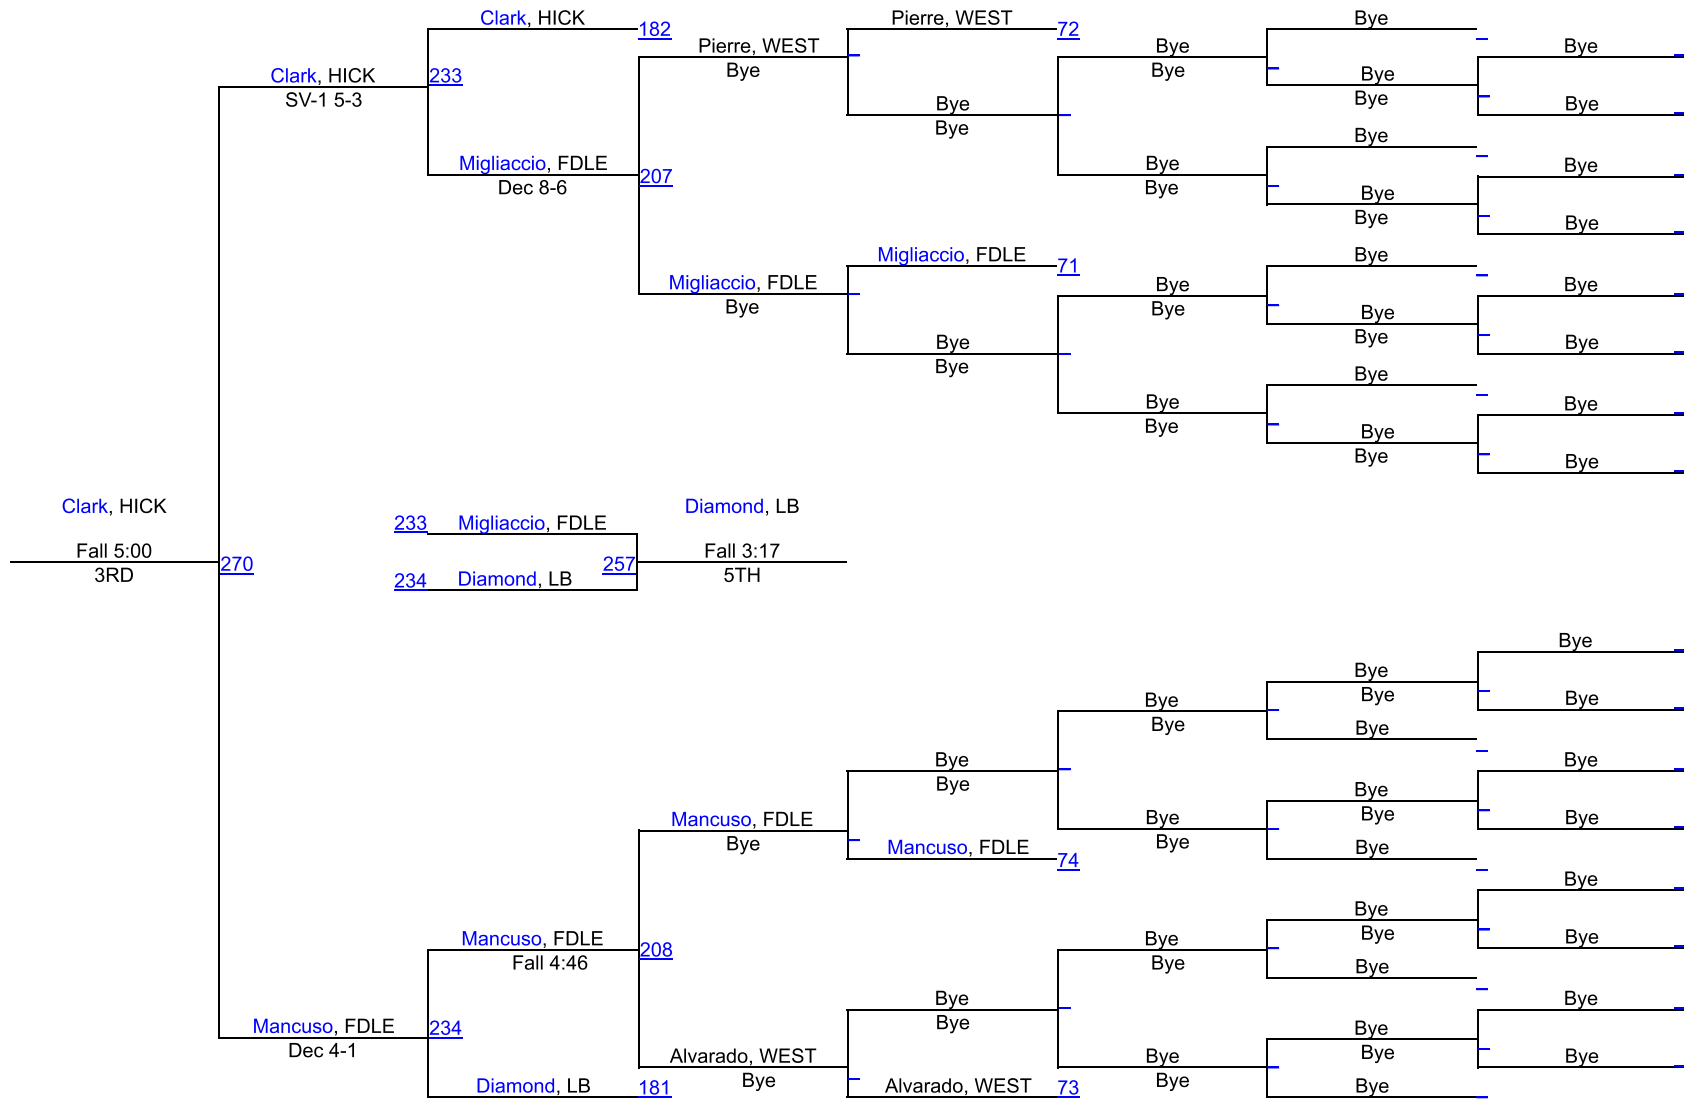

SECTION 8 QUALIFIER #1 AT LONG BEACH

102

(1) Ethan Andreula
Long Beach

SECTION 8 QUALIFIER #1 AT LONG BEACH

110

SECTION 8 QUALIFIER #1 AT LONG BEACH

118

SECTION 8 QUALIFIER #1 AT LONG BEACH

126

SECTION 8 QUALIFIER #1 AT LONG BEACH

132

SECTION 8 QUALIFIER #1 AT LONG BEACH

138

SECTION 8 QUALIFIER #1 AT LONG BEACH

145

SECTION 8 QUALIFIER #1 AT LONG BEACH

152

SECTION 8 QUALIFIER #1 AT LONG BEACH

160

SECTION 8 QUALIFIER #1 AT LONG BEACH

172

172

SECTION 8 QUALIFIER #1 AT LONG BEACH

189

SECTION 8 QUALIFIER #1 AT LONG BEACH

215

SECTION 8 QUALIFIER #1 AT LONG BEACH

285