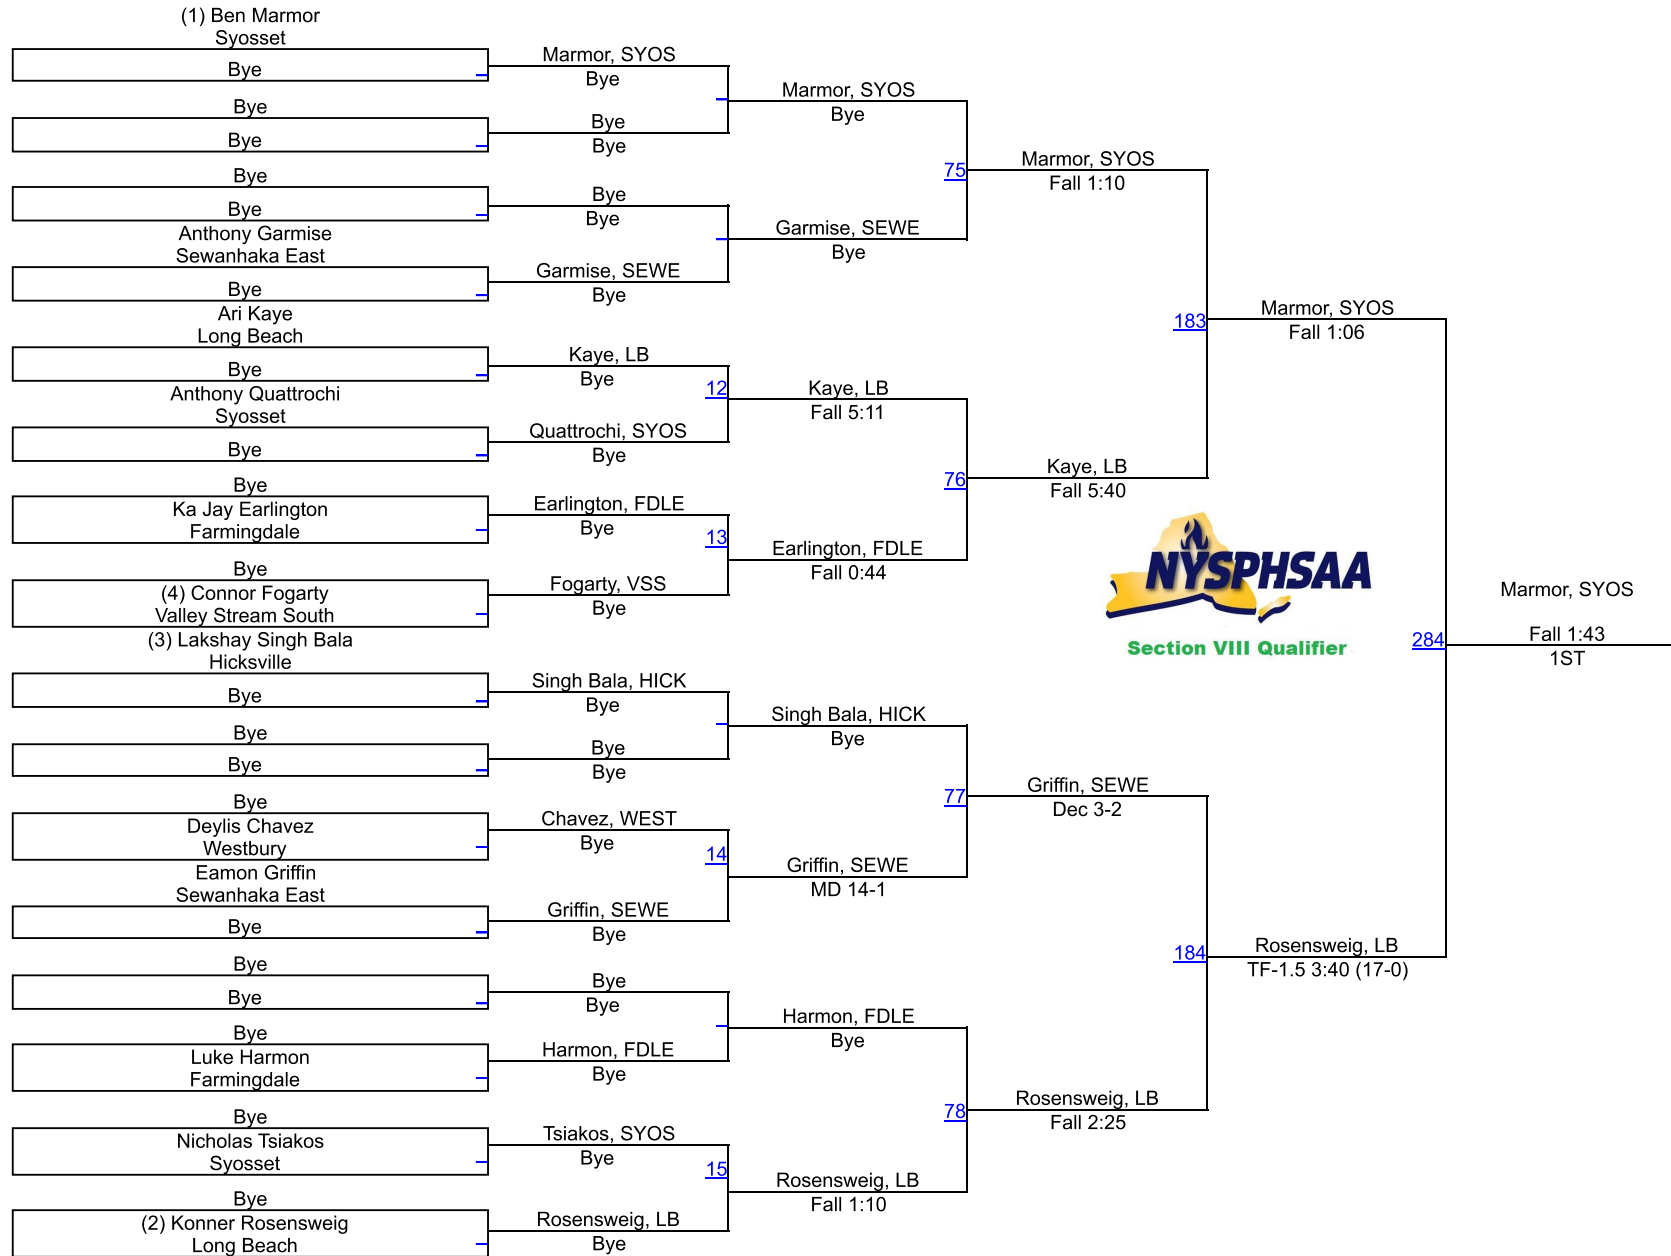

SECTION 8 QUALIFIER #1 AT LONG BEACH

102

(1) Ethan Andreula
Long Beach

SECTION 8 QUALIFIER #1 AT LONG BEACH

110

SECTION 8 QUALIFIER #1 AT LONG BEACH

118

SECTION 8 QUALIFIER #1 AT LONG BEACH

126

SECTION 8 QUALIFIER #1 AT LONG BEACH

132

SECTION 8 QUALIFIER #1 AT LONG BEACH

138

SECTION 8 QUALIFIER #1 AT LONG BEACH

145

SECTION 8 QUALIFIER #1 AT LONG BEACH