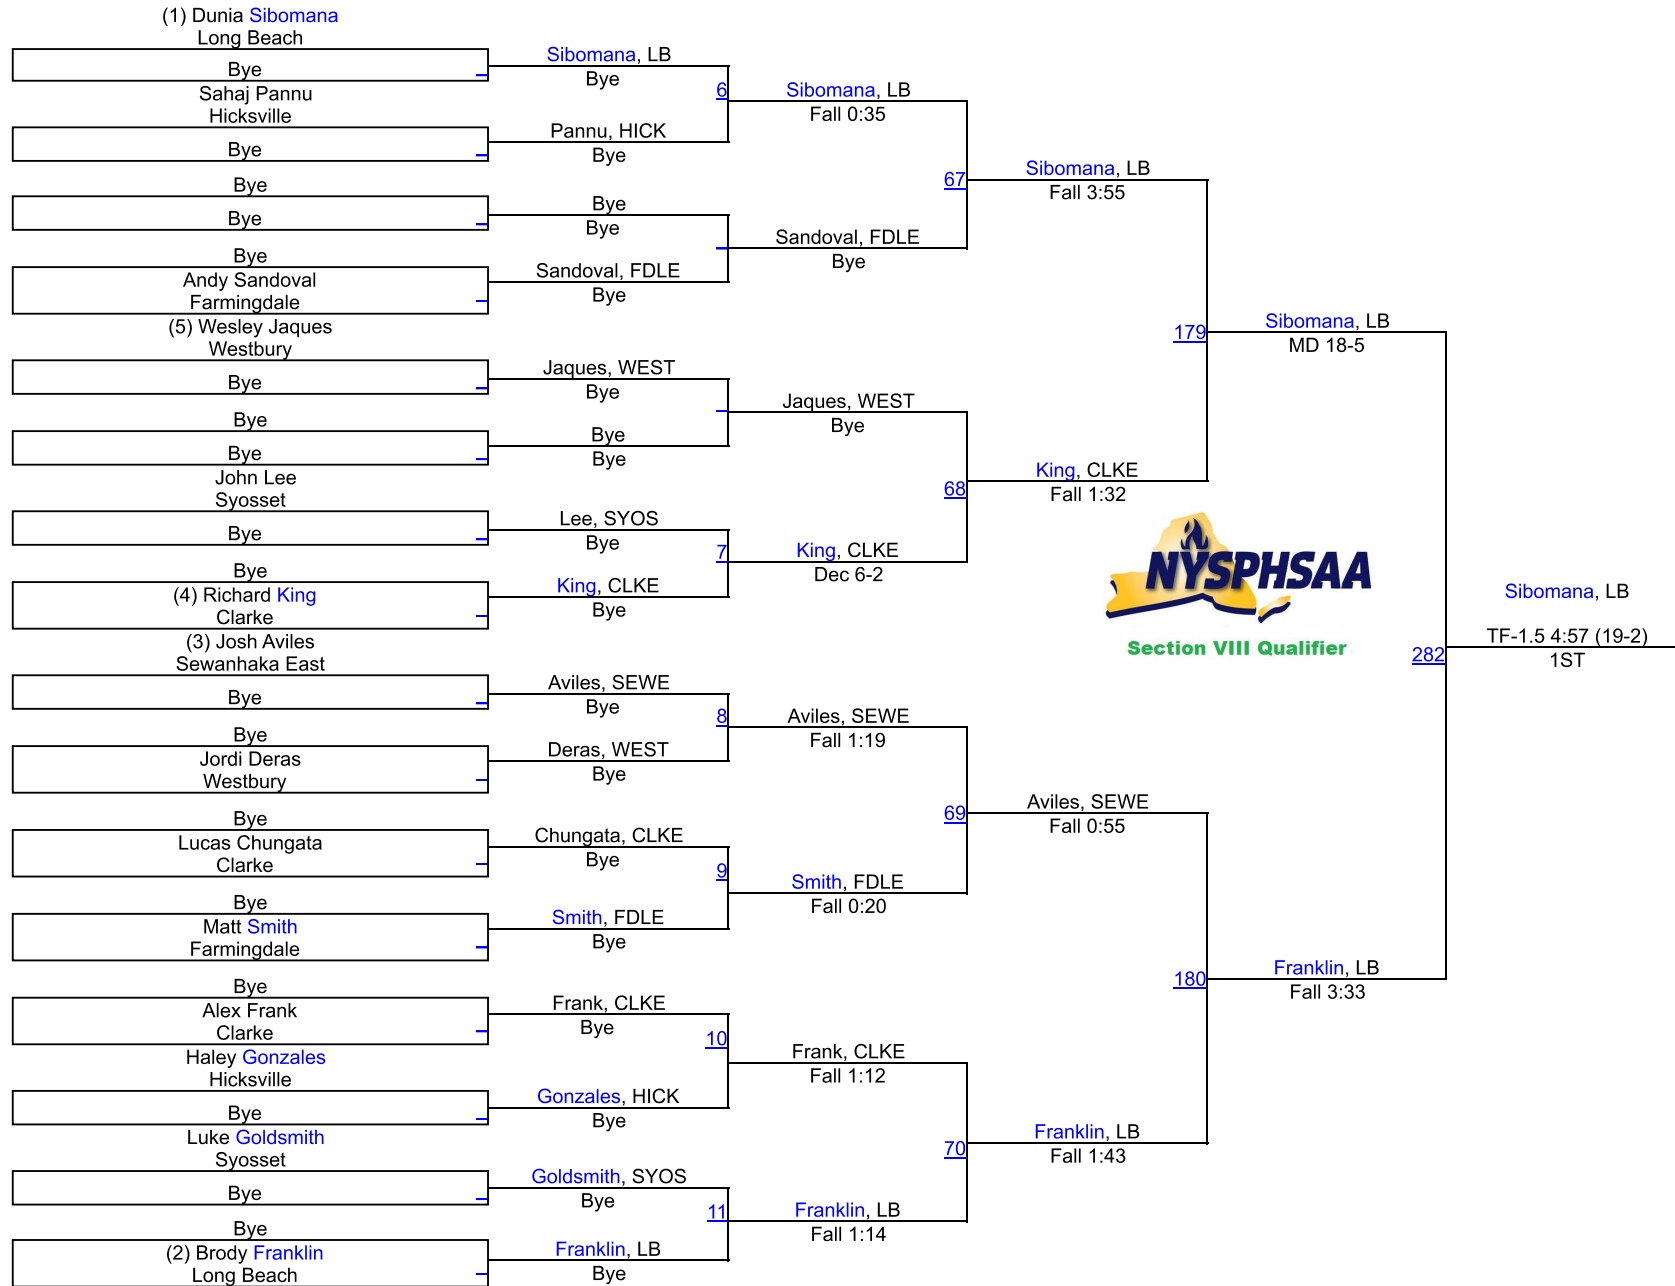

SECTION 8 QUALIFIER #1 AT LONG BEACH

102

(1) Ethan Andreula
Long Beach

SECTION 8 QUALIFIER #1 AT LONG BEACH

110

SECTION 8 QUALIFIER #1 AT LONG BEACH

118

SECTION 8 QUALIFIER #1 AT LONG BEACH

126

SECTION 8 QUALIFIER #1 AT LONG BEACH

132

SECTION 8 QUALIFIER #1 AT LONG BEACH

138

SECTION 8 QUALIFIER #1 AT LONG BEACH

145

SECTION 8 QUALIFIER #1 AT LONG BEACH