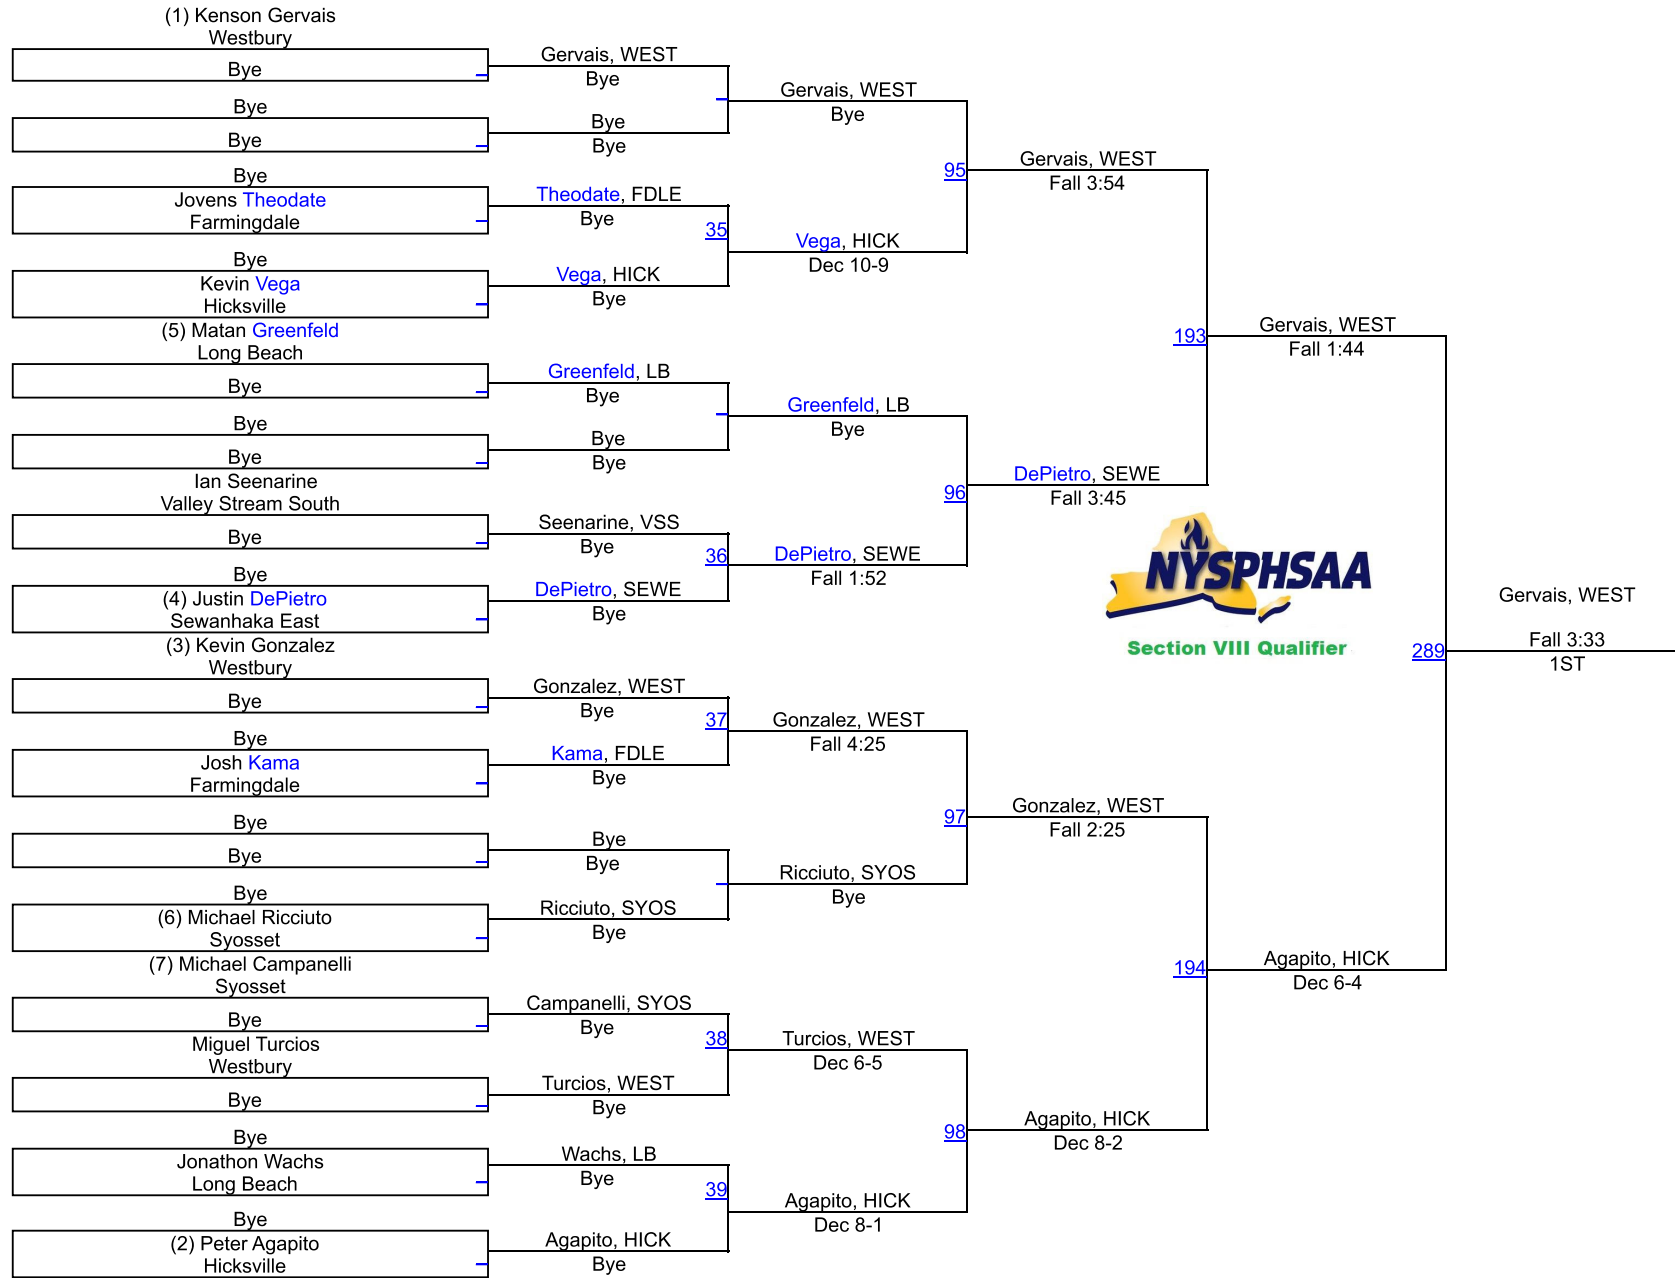

SECTION 8 QUALIFIER #1 AT LONG BEACH

160