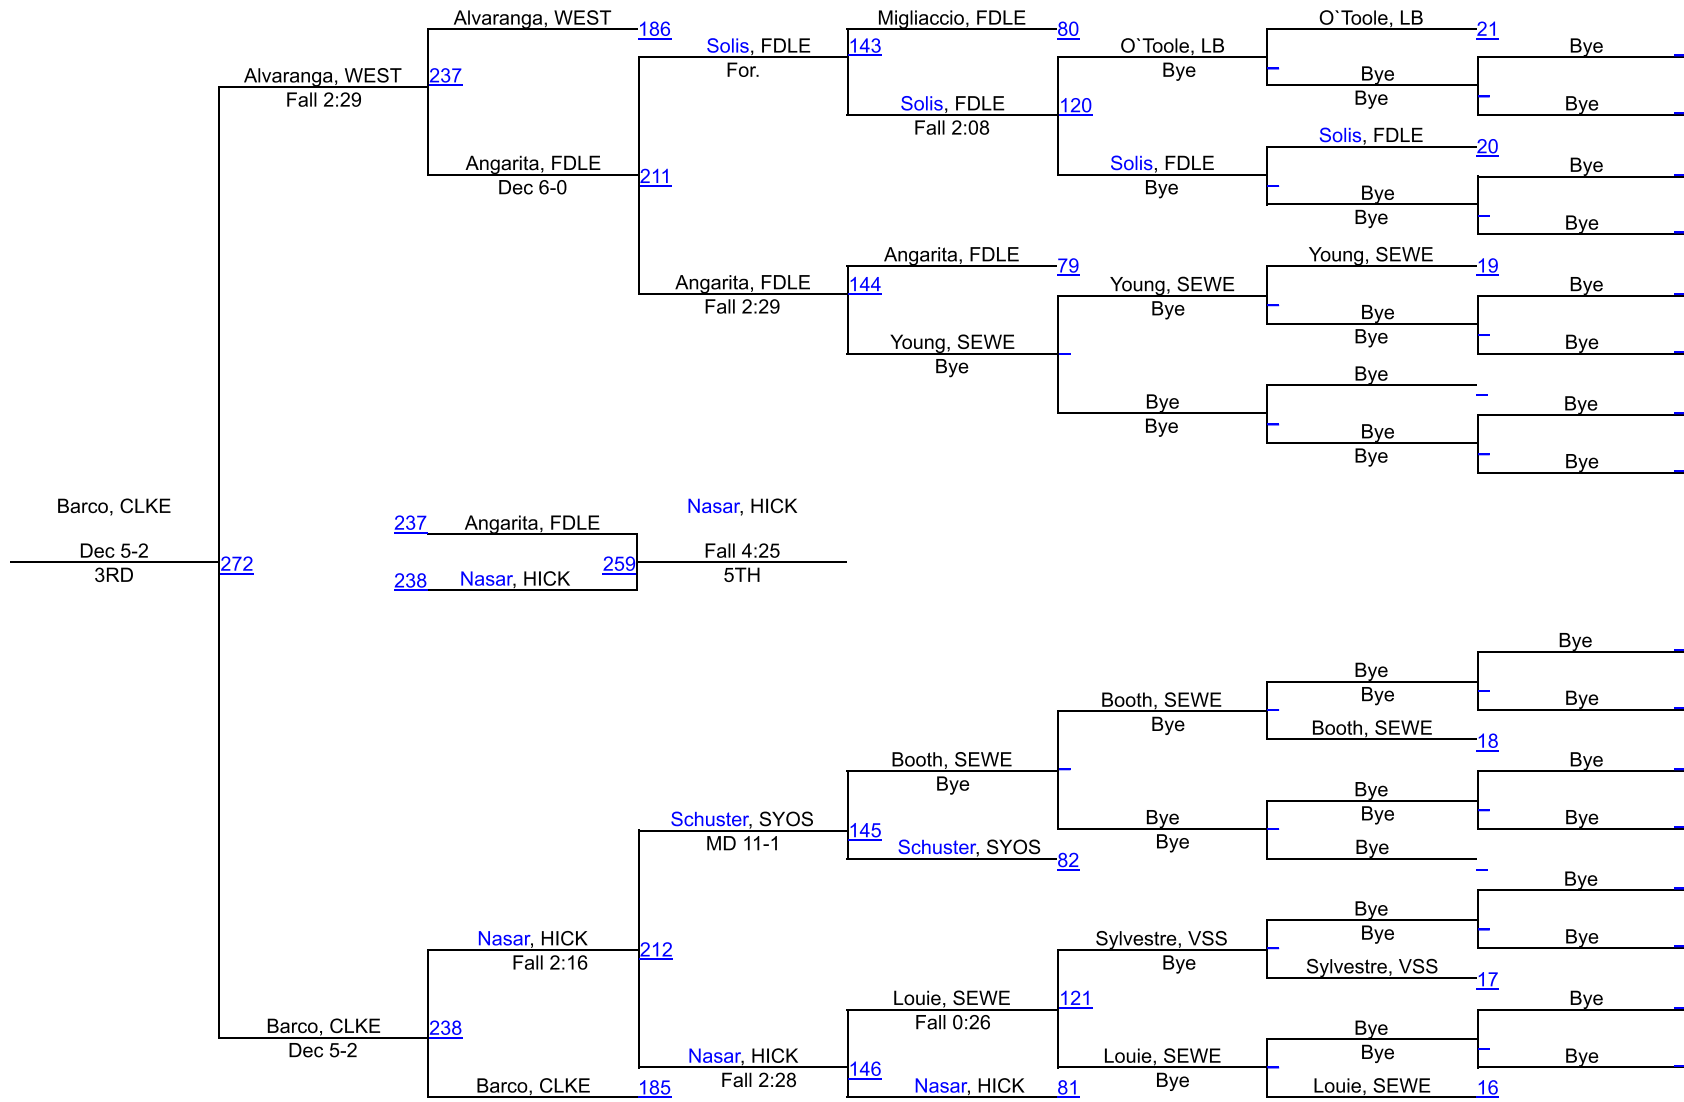

SECTION 8 QUALIFIER #1 AT LONG BEACH

102

(1) Ethan Andreula
Long Beach

SECTION 8 QUALIFIER #1 AT LONG BEACH

110

SECTION 8 QUALIFIER #1 AT LONG BEACH

118

SECTION 8 QUALIFIER #1 AT LONG BEACH

126

SECTION 8 QUALIFIER #1 AT LONG BEACH

132

SECTION 8 QUALIFIER #1 AT LONG BEACH

138

SECTION 8 QUALIFIER #1 AT LONG BEACH

145

SECTION 8 QUALIFIER #1 AT LONG BEACH

152

SECTION 8 QUALIFIER #1 AT LONG BEACH

160

SECTION 8 QUALIFIER #1 AT LONG BEACH

172

172

SECTION 8 QUALIFIER #1 AT LONG BEACH

189

SECTION 8 QUALIFIER #1 AT LONG BEACH

215

SECTION 8 QUALIFIER #1 AT LONG BEACH

285