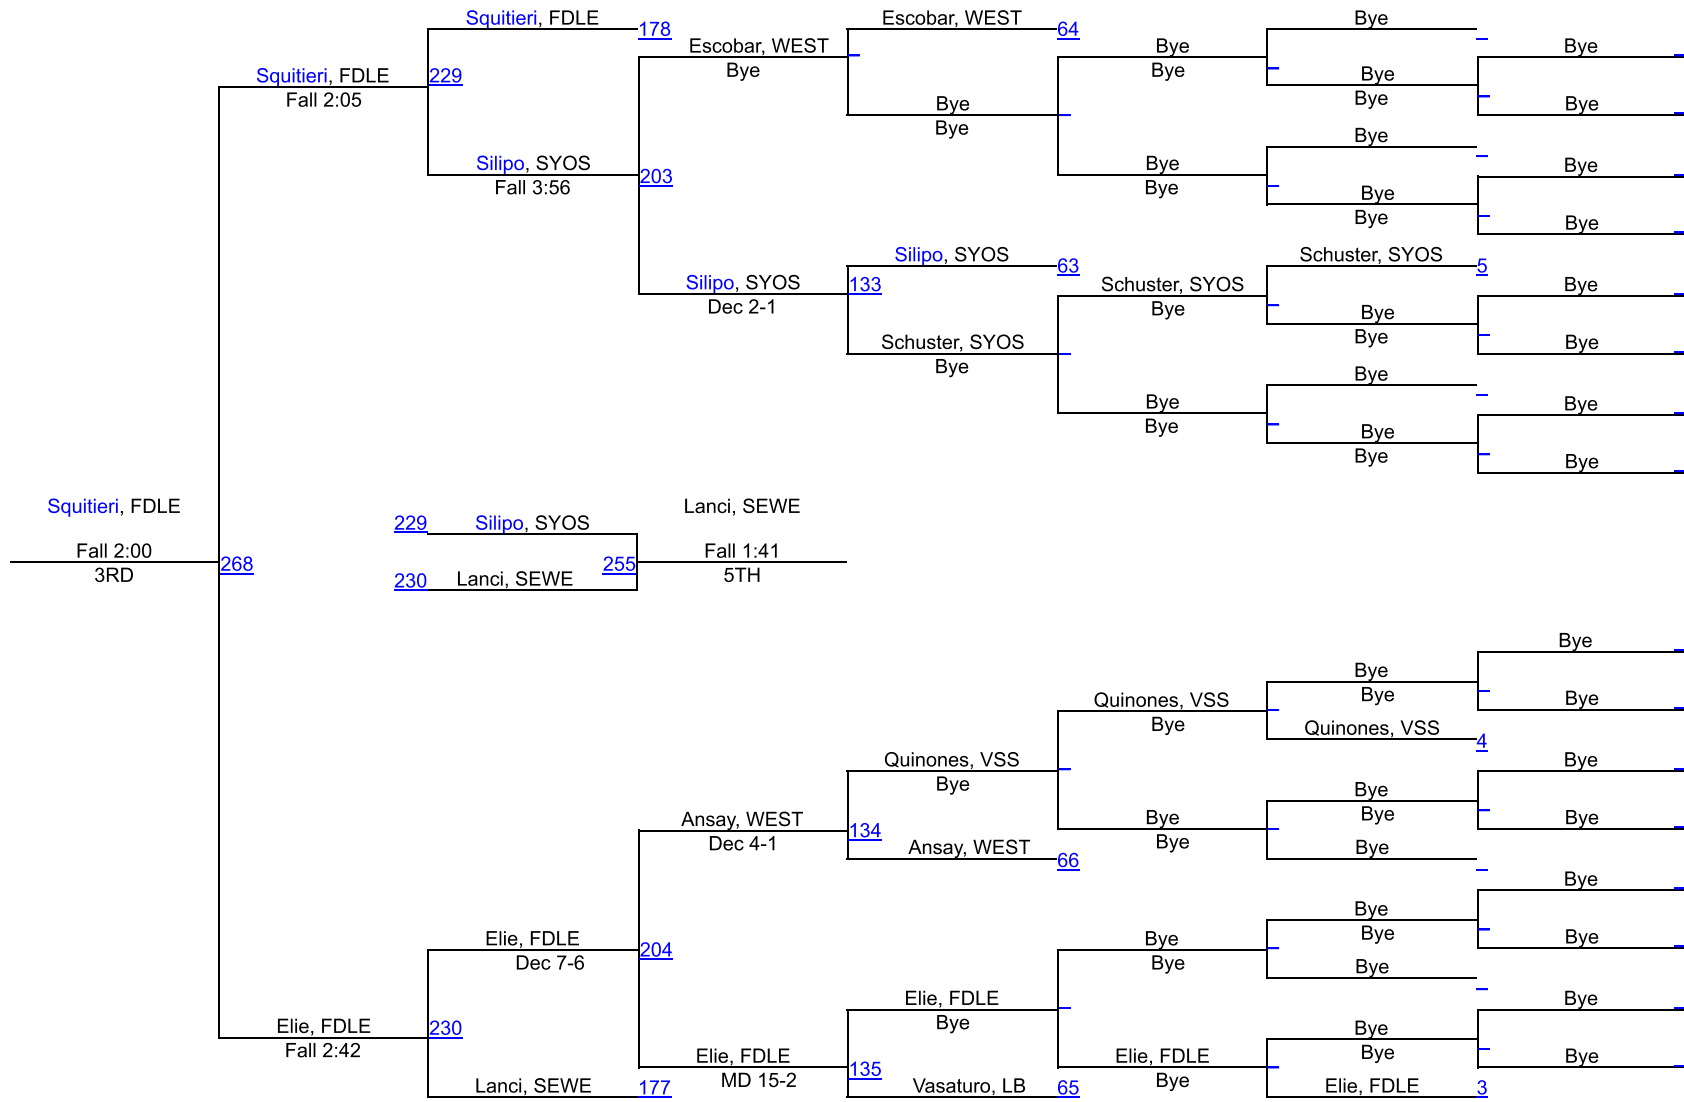

SECTION 8 QUALIFIER #1 AT LONG BEACH

102

(1) Ethan Andreula
Long Beach

SECTION 8 QUALIFIER #1 AT LONG BEACH

110

SECTION 8 QUALIFIER #1 AT LONG BEACH

118

SECTION 8 QUALIFIER #1 AT LONG BEACH

126

SECTION 8 QUALIFIER #1 AT LONG BEACH

132

SECTION 8 QUALIFIER #1 AT LONG BEACH

138

SECTION 8 QUALIFIER #1 AT LONG BEACH

145

SECTION 8 QUALIFIER #1 AT LONG BEACH

152

SECTION 8 QUALIFIER #1 AT LONG BEACH

160

SECTION 8 QUALIFIER #1 AT LONG BEACH

172

172

SECTION 8 QUALIFIER #1 AT LONG BEACH

189

SECTION 8 QUALIFIER #1 AT LONG BEACH

215

SECTION 8 QUALIFIER #1 AT LONG BEACH

285