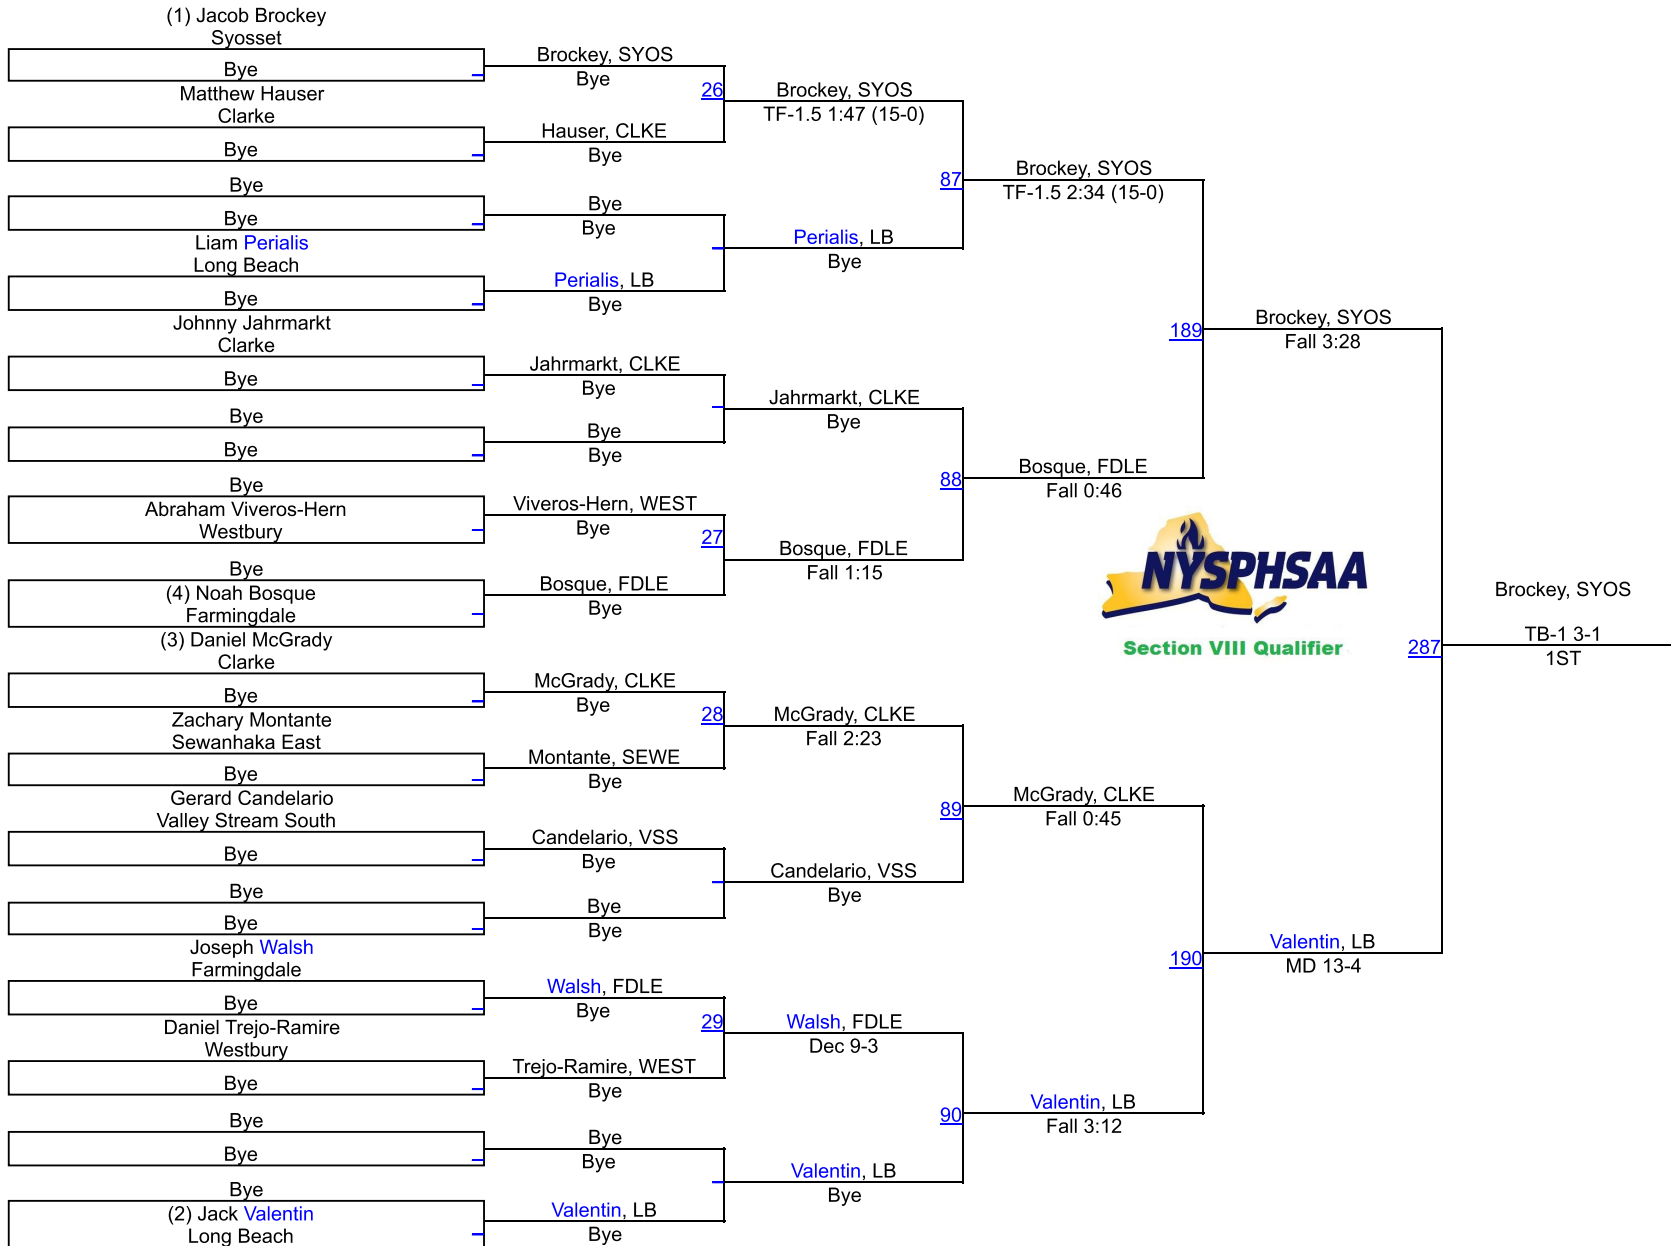

SECTION 8 QUALIFIER #1 AT LONG BEACH

102

(1) Ethan Andreula
Long Beach

SECTION 8 QUALIFIER #1 AT LONG BEACH

110

SECTION 8 QUALIFIER #1 AT LONG BEACH

118

SECTION 8 QUALIFIER #1 AT LONG BEACH

126

SECTION 8 QUALIFIER #1 AT LONG BEACH

132

SECTION 8 QUALIFIER #1 AT LONG BEACH

138

SECTION 8 QUALIFIER #1 AT LONG BEACH

145

SECTION 8 QUALIFIER #1 AT LONG BEACH