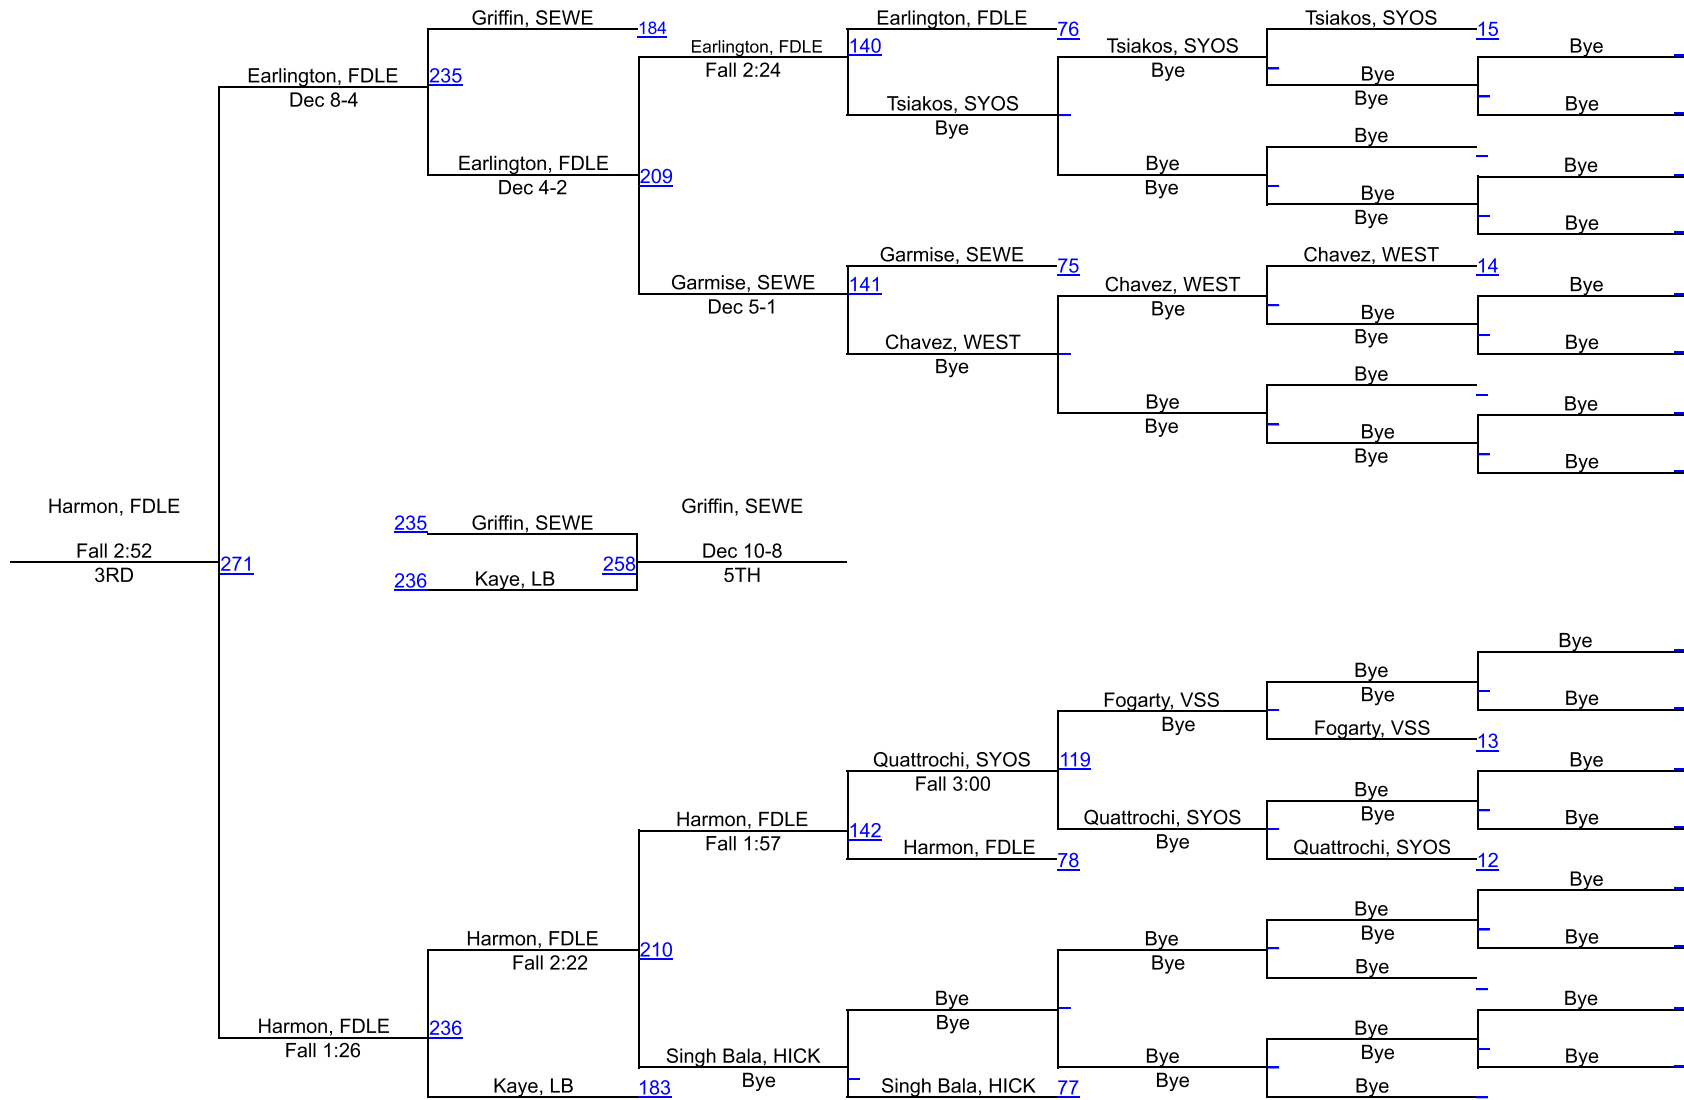

SECTION 8 QUALIFIER #1 AT LONG BEACH

102

(1) Ethan Andreula
Long Beach

SECTION 8 QUALIFIER #1 AT LONG BEACH

110

SECTION 8 QUALIFIER #1 AT LONG BEACH

118

SECTION 8 QUALIFIER #1 AT LONG BEACH

126

SECTION 8 QUALIFIER #1 AT LONG BEACH

132

SECTION 8 QUALIFIER #1 AT LONG BEACH

138

SECTION 8 QUALIFIER #1 AT LONG BEACH

145

SECTION 8 QUALIFIER #1 AT LONG BEACH

152

SECTION 8 QUALIFIER #1 AT LONG BEACH

160

SECTION 8 QUALIFIER #1 AT LONG BEACH

172

172

SECTION 8 QUALIFIER #1 AT LONG BEACH

189

SECTION 8 QUALIFIER #1 AT LONG BEACH

215

SECTION 8 QUALIFIER #1 AT LONG BEACH

285