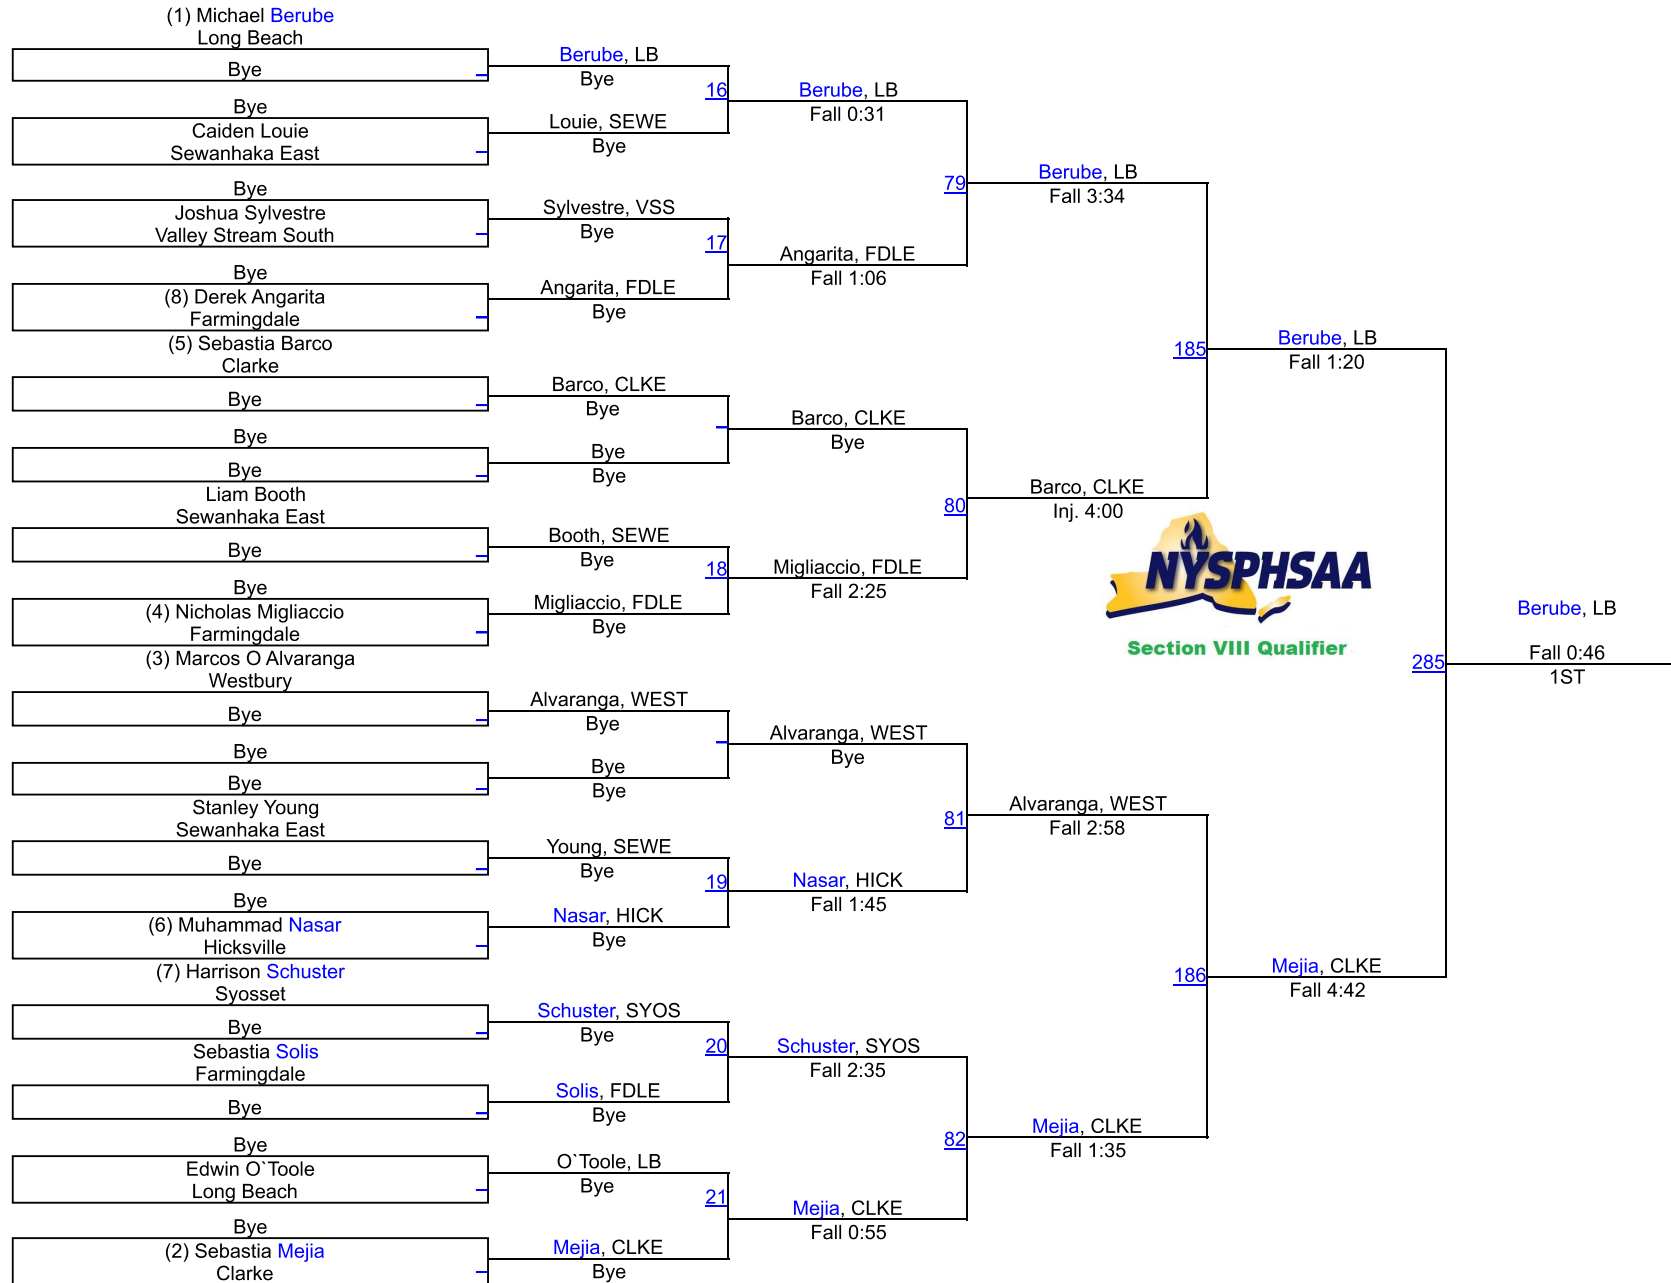

SECTION 8 QUALIFIER #1 AT LONG BEACH

102

(1) Ethan Andreula
Long Beach

SECTION 8 QUALIFIER #1 AT LONG BEACH

110

SECTION 8 QUALIFIER #1 AT LONG BEACH

118

SECTION 8 QUALIFIER #1 AT LONG BEACH

126

SECTION 8 QUALIFIER #1 AT LONG BEACH

132

SECTION 8 QUALIFIER #1 AT LONG BEACH

138

SECTION 8 QUALIFIER #1 AT LONG BEACH

145

SECTION 8 QUALIFIER #1 AT LONG BEACH

SECTION 8 QUALIFIER #1 AT LONG BEACH

215

SECTION 8 QUALIFIER #1 AT LONG BEACH

285