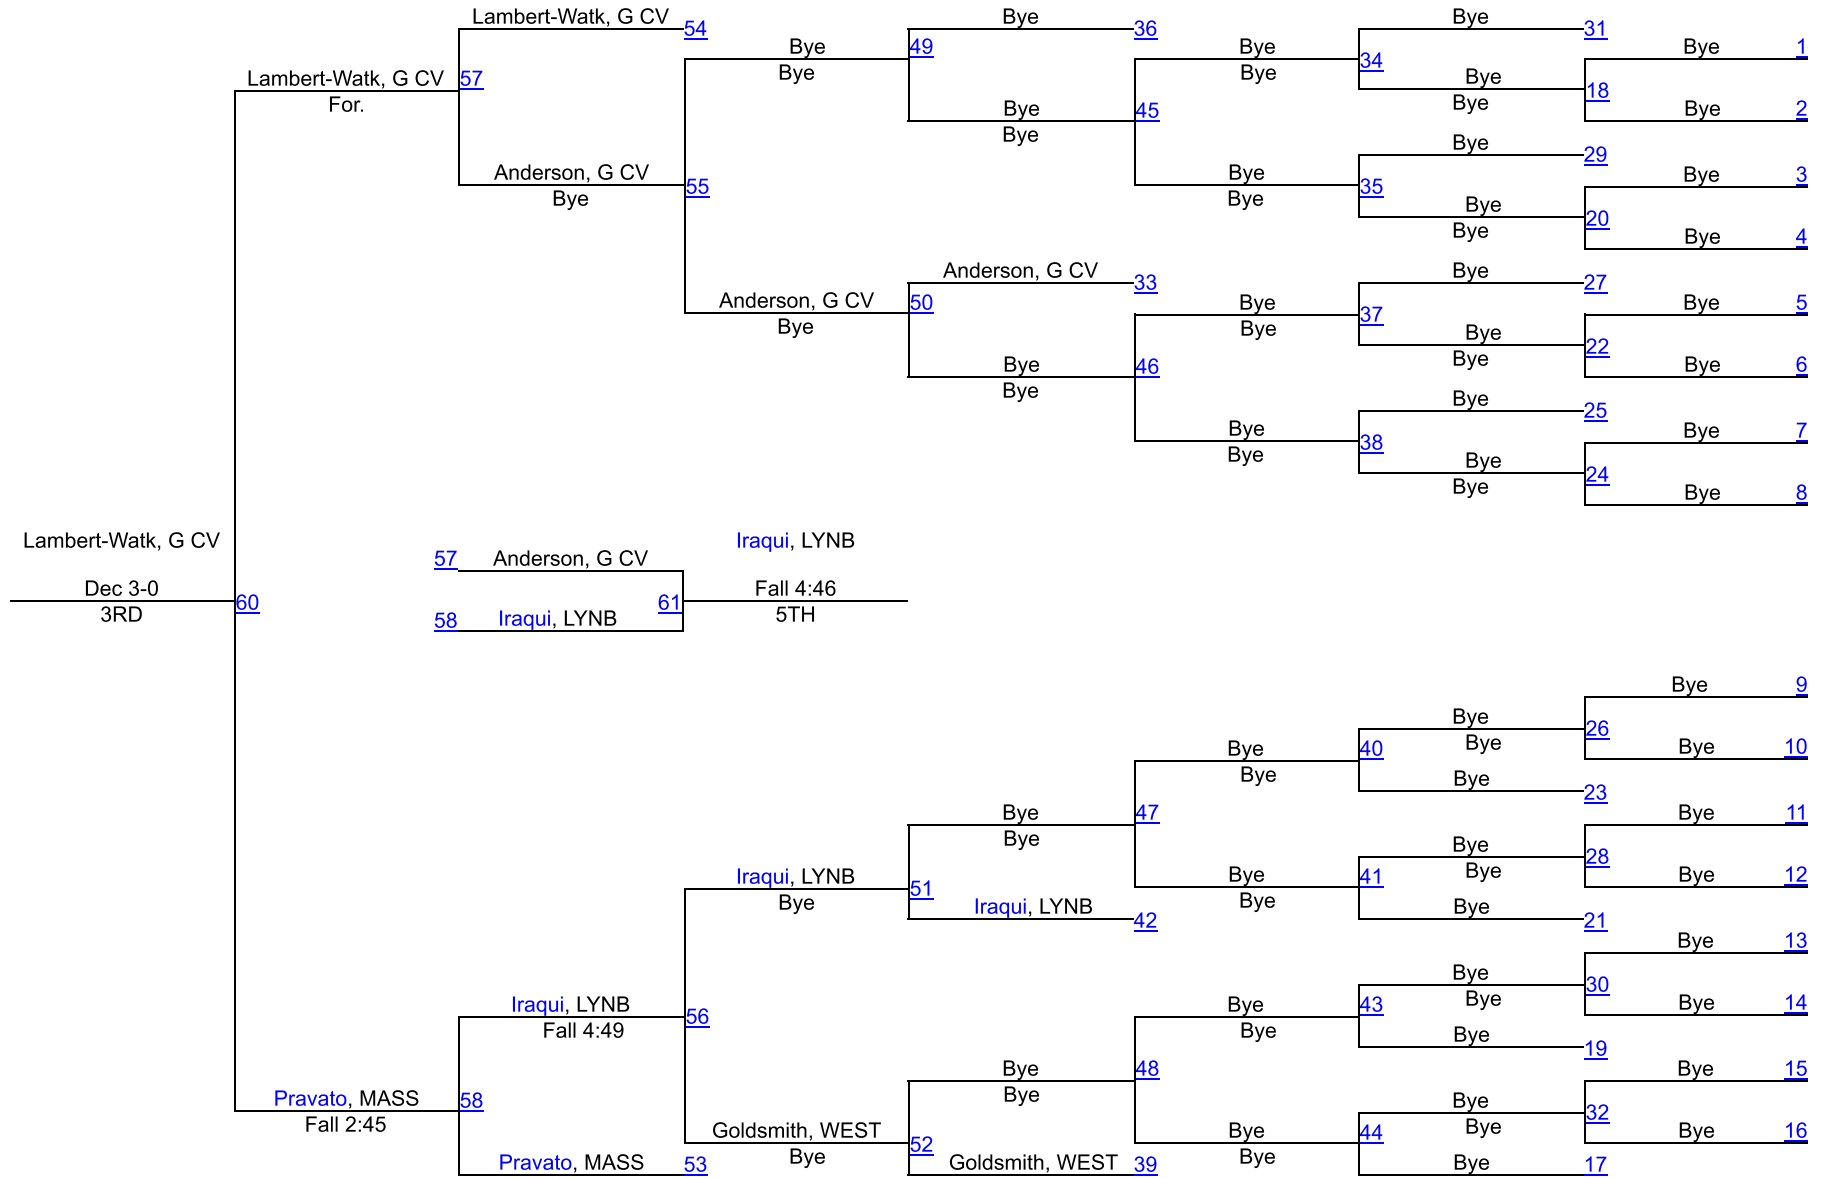

SECTION 8 QUALIFIER #1 AT PLAINEDGE

170

SECTION 8 QUALIFIER #1 AT PLAINEDGE

190

SECTION 8 QUALIFIER #1 AT PLAINEDGE

215

SECTION 8 QUALIFIER #1 AT PLAINEDGE

285

(1) Vincent Petzold
Plainedge

Bye	1
Bye	
Bye	2
Bye	
Bye	3
Bye	
Bye	4

Petzold, PLGE	
Bye	17
Bye	
Bye	
Bye	19
Bye	
Bye	

Petzold, PLGE	
Bye	
Bye	
Bye	
Bye	

Petzold, PLGE
Bye

33

Bye	
Ricardo Ruiz Westbury	5
Bye	
Bye	6
Bye	
Aidan Ham Glen Cove	7
Bye	
Bye	8