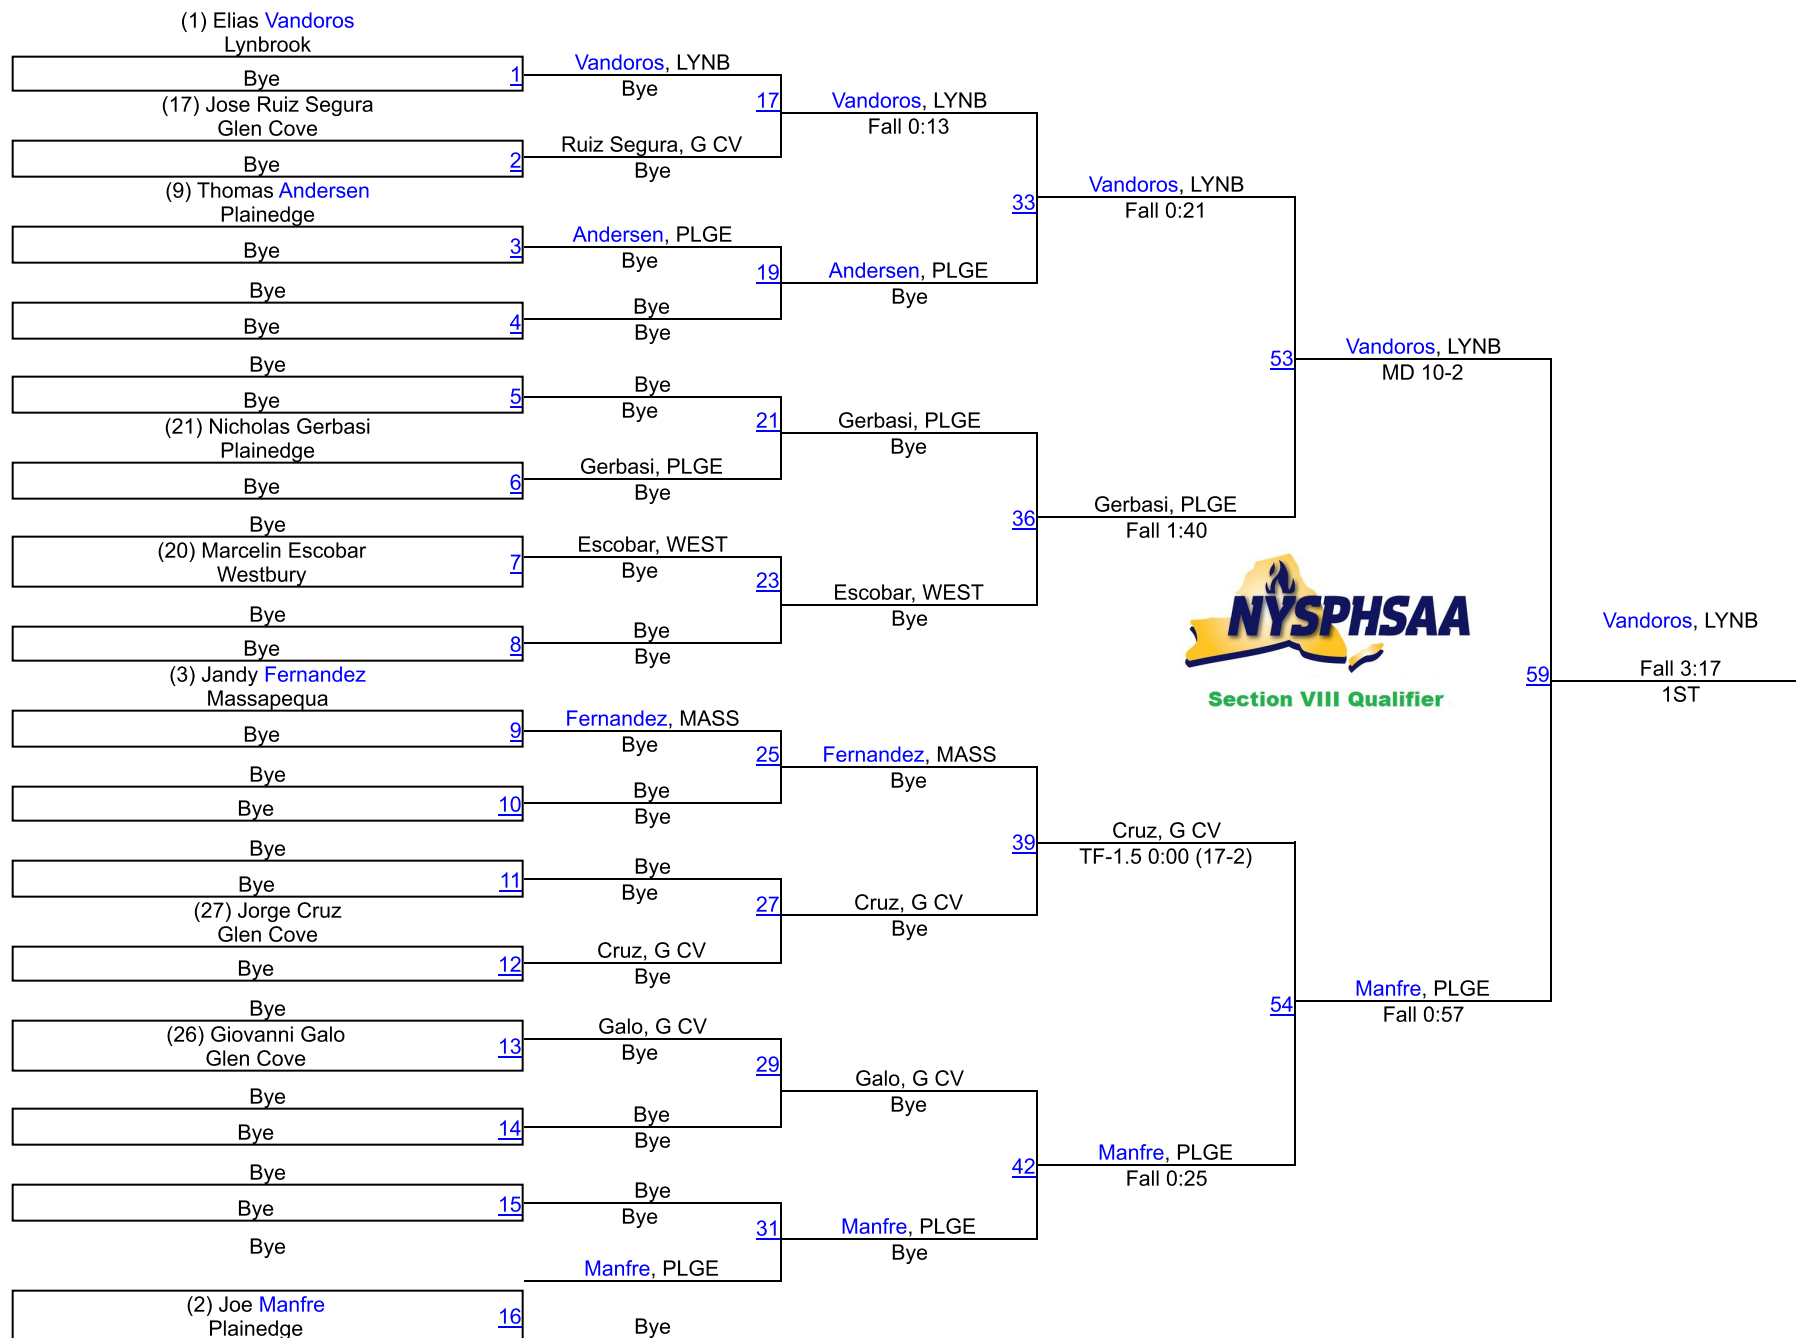

SECTION 8 QUALIFIER #1 AT PLAINEDGE

SECTION 8 QUALIFIER #1 AT PLAINEDGE

108

SECTION 8 QUALIFIER #1 AT PLAINEDGE

116

(1) Jon Luca Frucci
Plainedge

(3) Nicholas Aquino
Plainedge

Frucci, PLGE
Fall 3:20

Frucci, PLGE
Fall 5:27

Frucci, PLGE

Dec 8-6
1ST

Aquino, PLGE
MD 11-2

Aquino, PLGE
Dec 8-5

Pierre, WEST
Fall 0:33

33

36