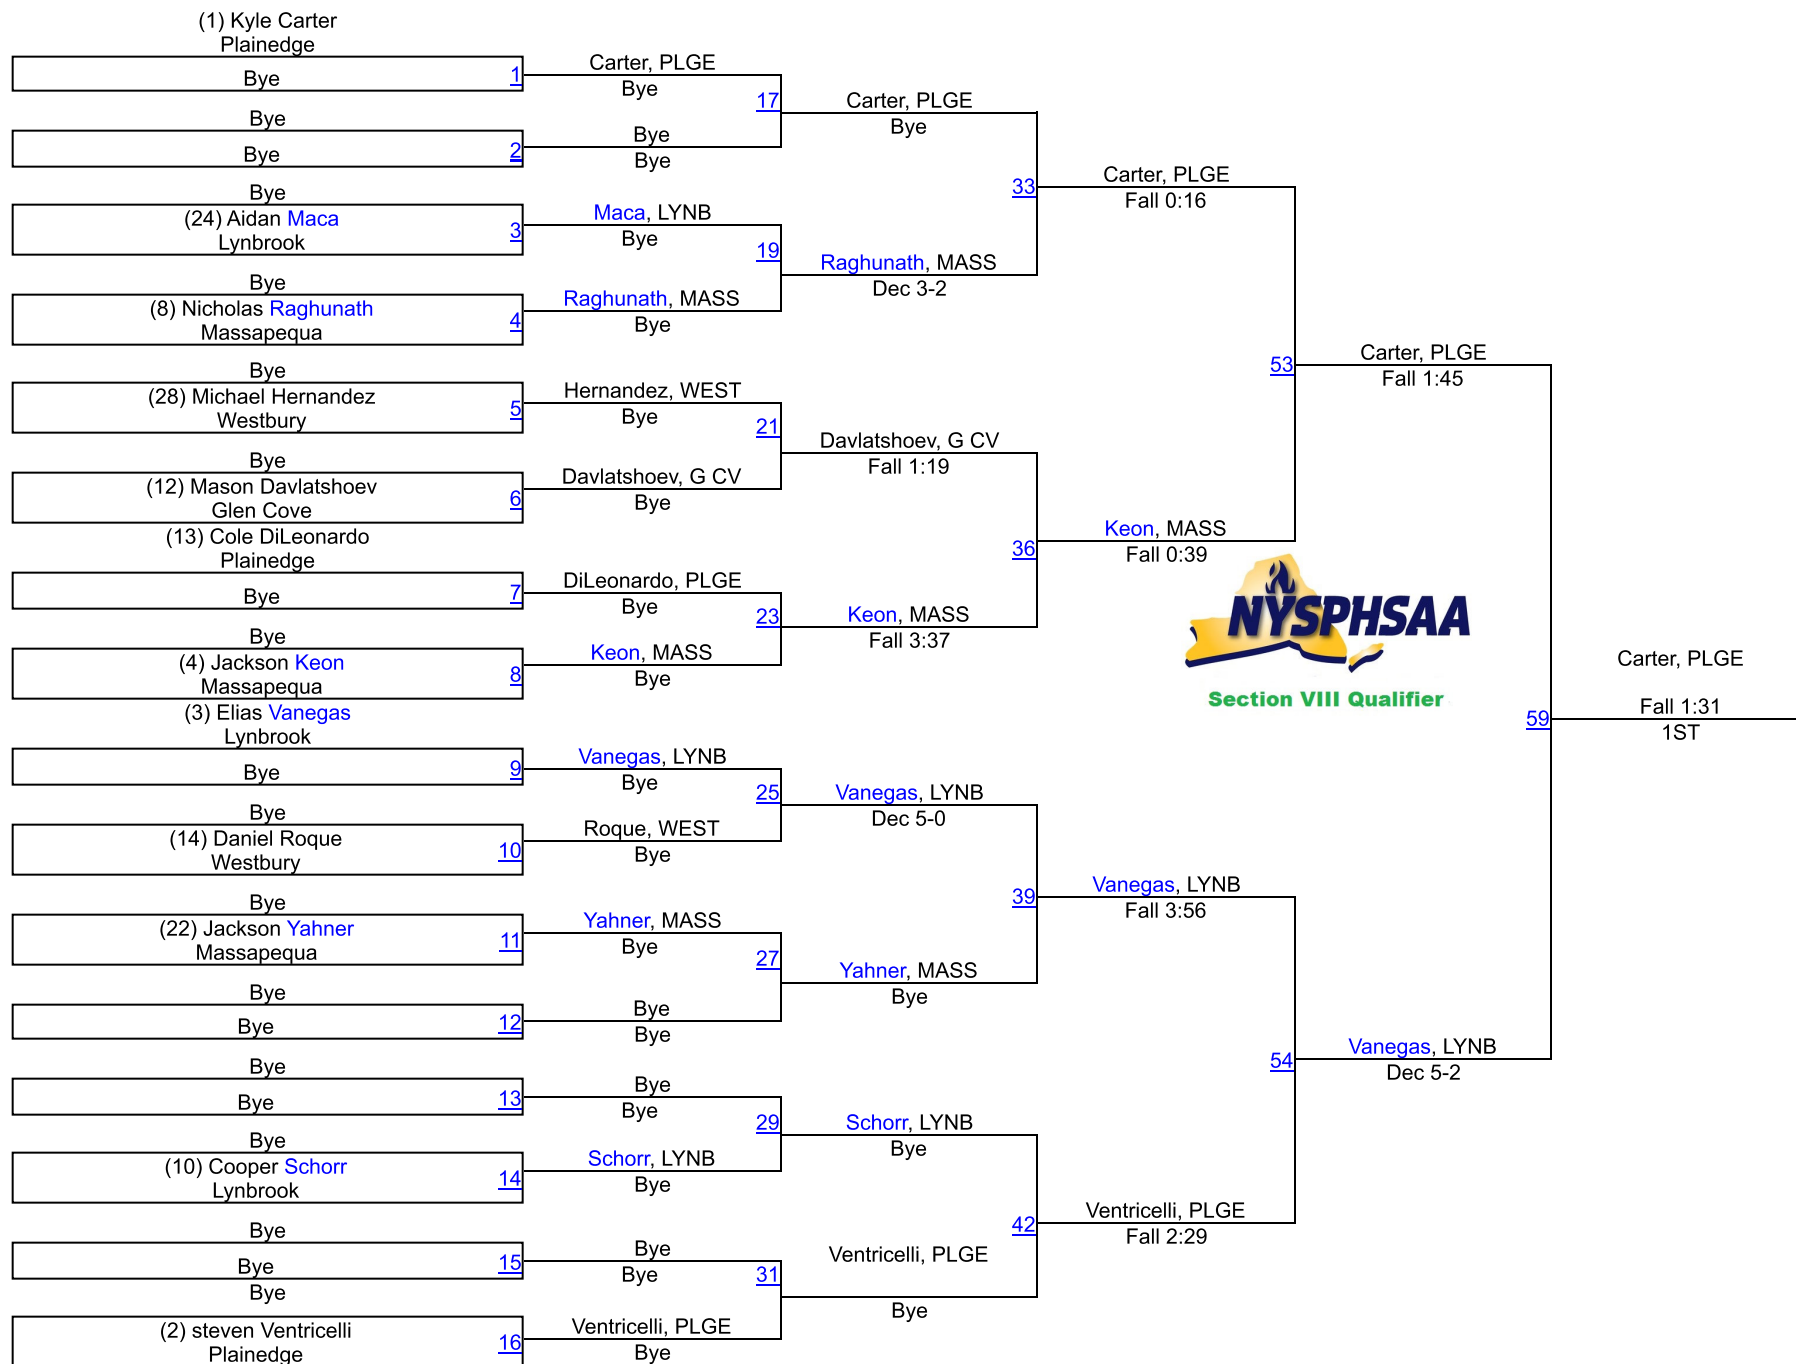

SECTION 8 QUALIFIER #1 AT PLAINEDGE

138

SECTION 8 QUALIFIER #1 AT PLAINEDGE

145

SECTION 8 QUALIFIER #1 AT PLAINEDGE

(1) Ryan Gurien
Plainedge

SECTION 8 QUALIFIER #1 AT PLAINEDGE

160