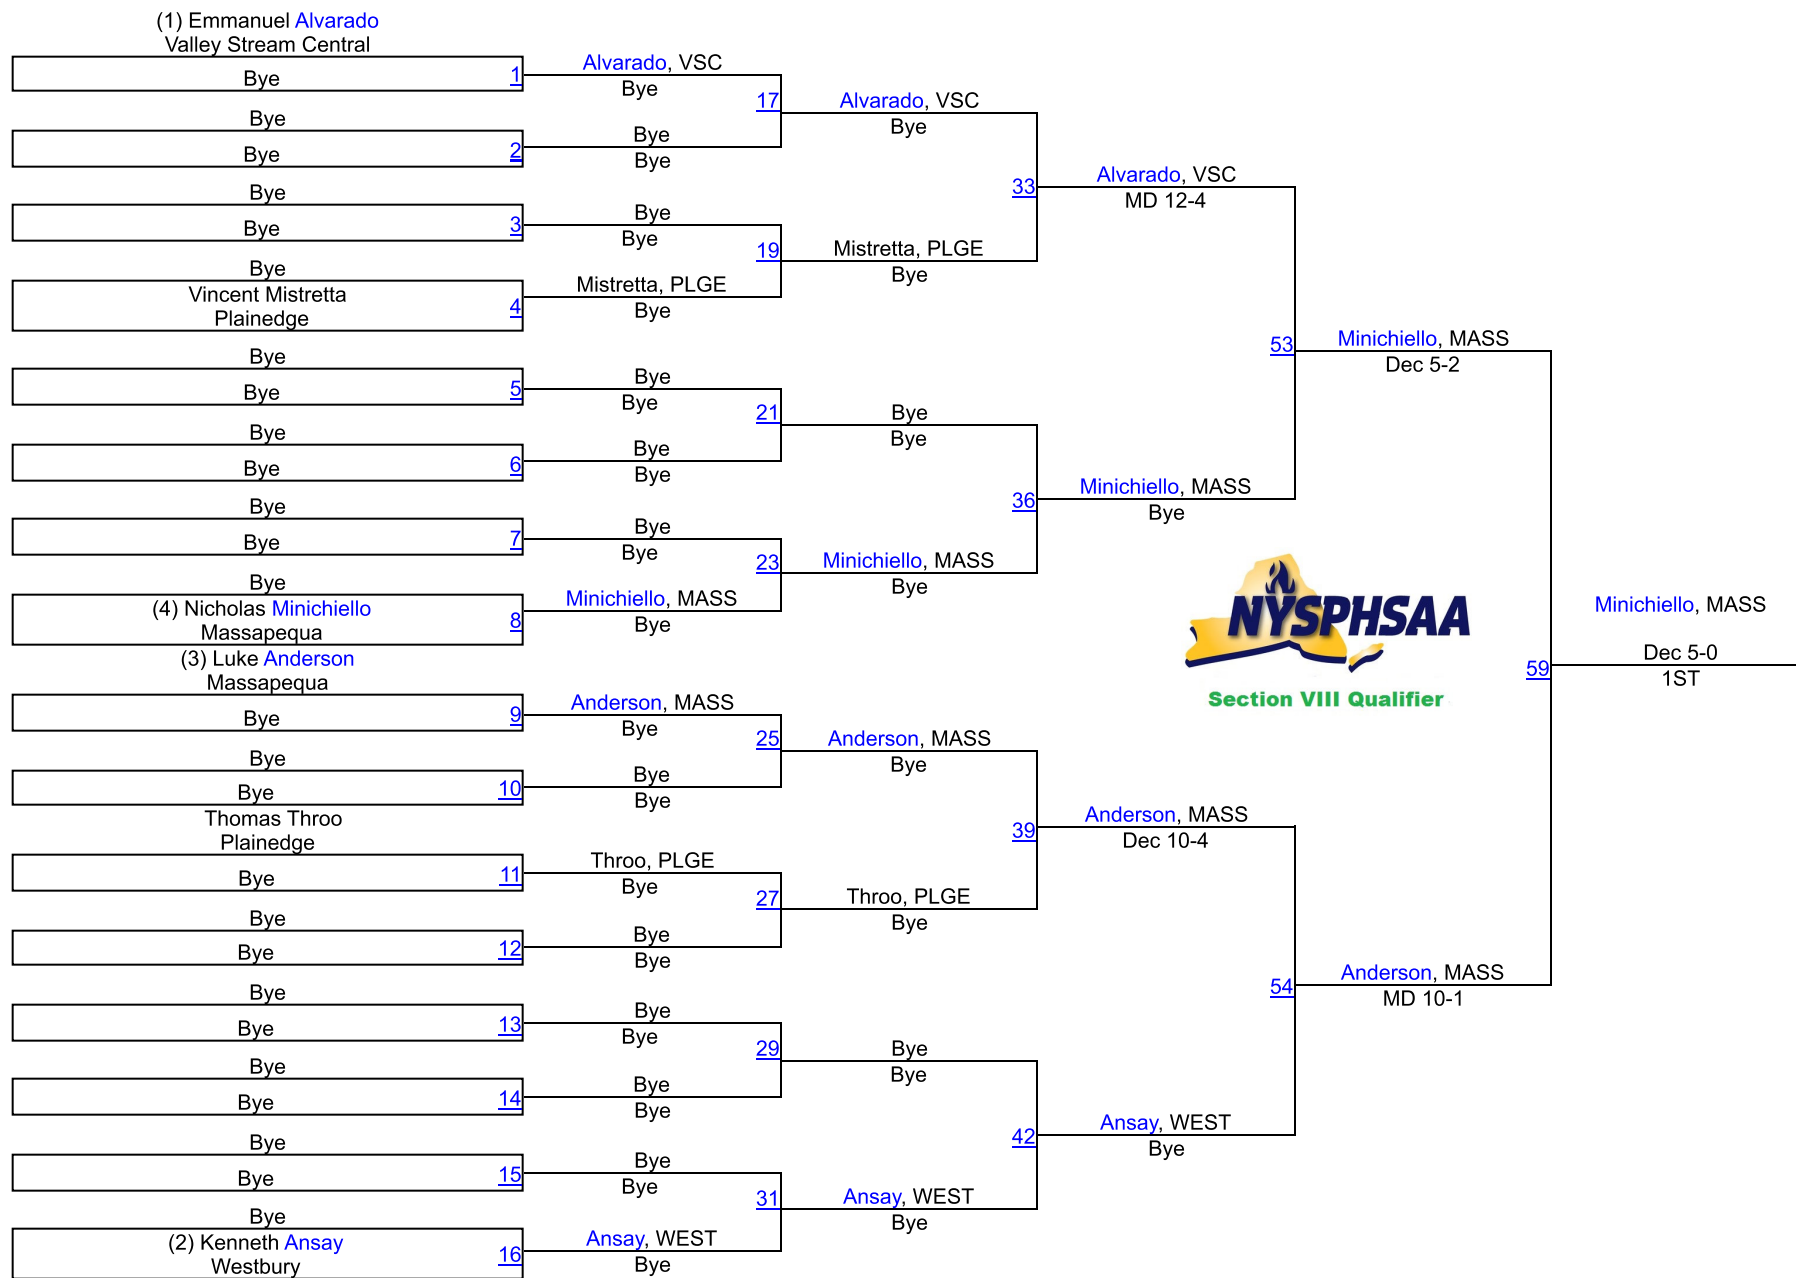

SECTION 8 QUALIFIER #1 AT PLAINEDGE

SECTION 8 QUALIFIER #1 AT PLAINEDGE

108

SECTION 8 QUALIFIER #1 AT PLAINEDGE

116

(1) Jon Luca Frucci
Plainedge

(3) Nicholas Aquino
Plainedge

Frucci, PLGE
Fall 3:20

Frucci, PLGE
Fall 5:27

Frucci, PLGE

Dec 8-6
1ST

Aquino, PLGE
MD 11-2

Aquino, PLGE
Dec 8-5

Pierre, WEST
Fall 0:33

33

36