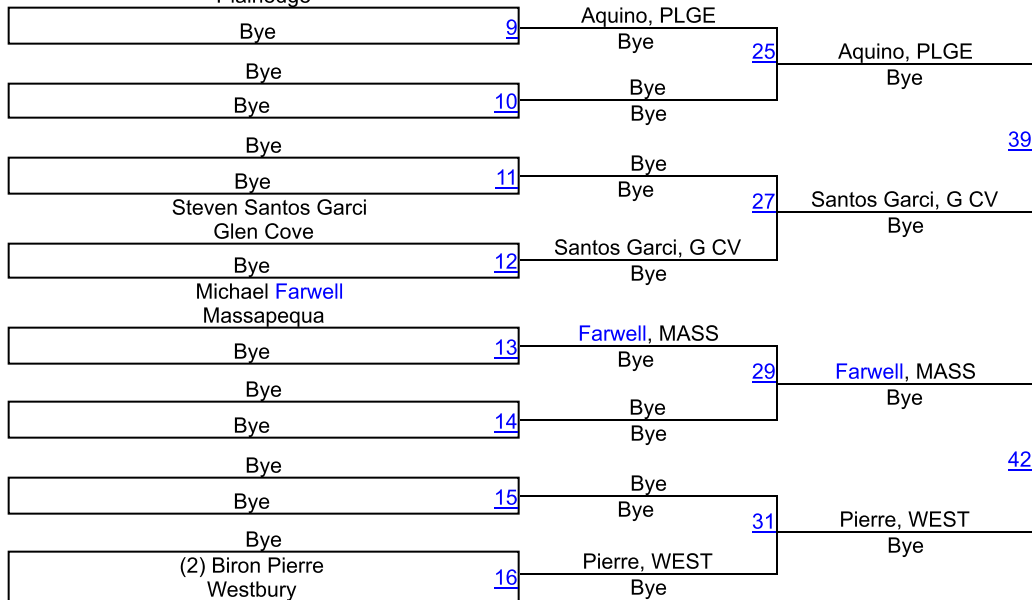

SECTION 8 QUALIFIER #1 AT PLAINEDGE

SECTION 8 QUALIFIER #1 AT PLAINEDGE

108

SECTION 8 QUALIFIER #1 AT PLAINEDGE

116

(1) Jon Luca Frucci
Plainedge

(3) Nicholas Aquino
Plainedge

Frucci, PLGE
Fall 3:20

Frucci, PLGE
Fall 5:27

Frucci, PLGE

Dec 8-6
1ST

Aquino, PLGE
MD 11-2

Aquino, PLGE
Dec 8-5

Pierre, WEST
Fall 0:33

33

36