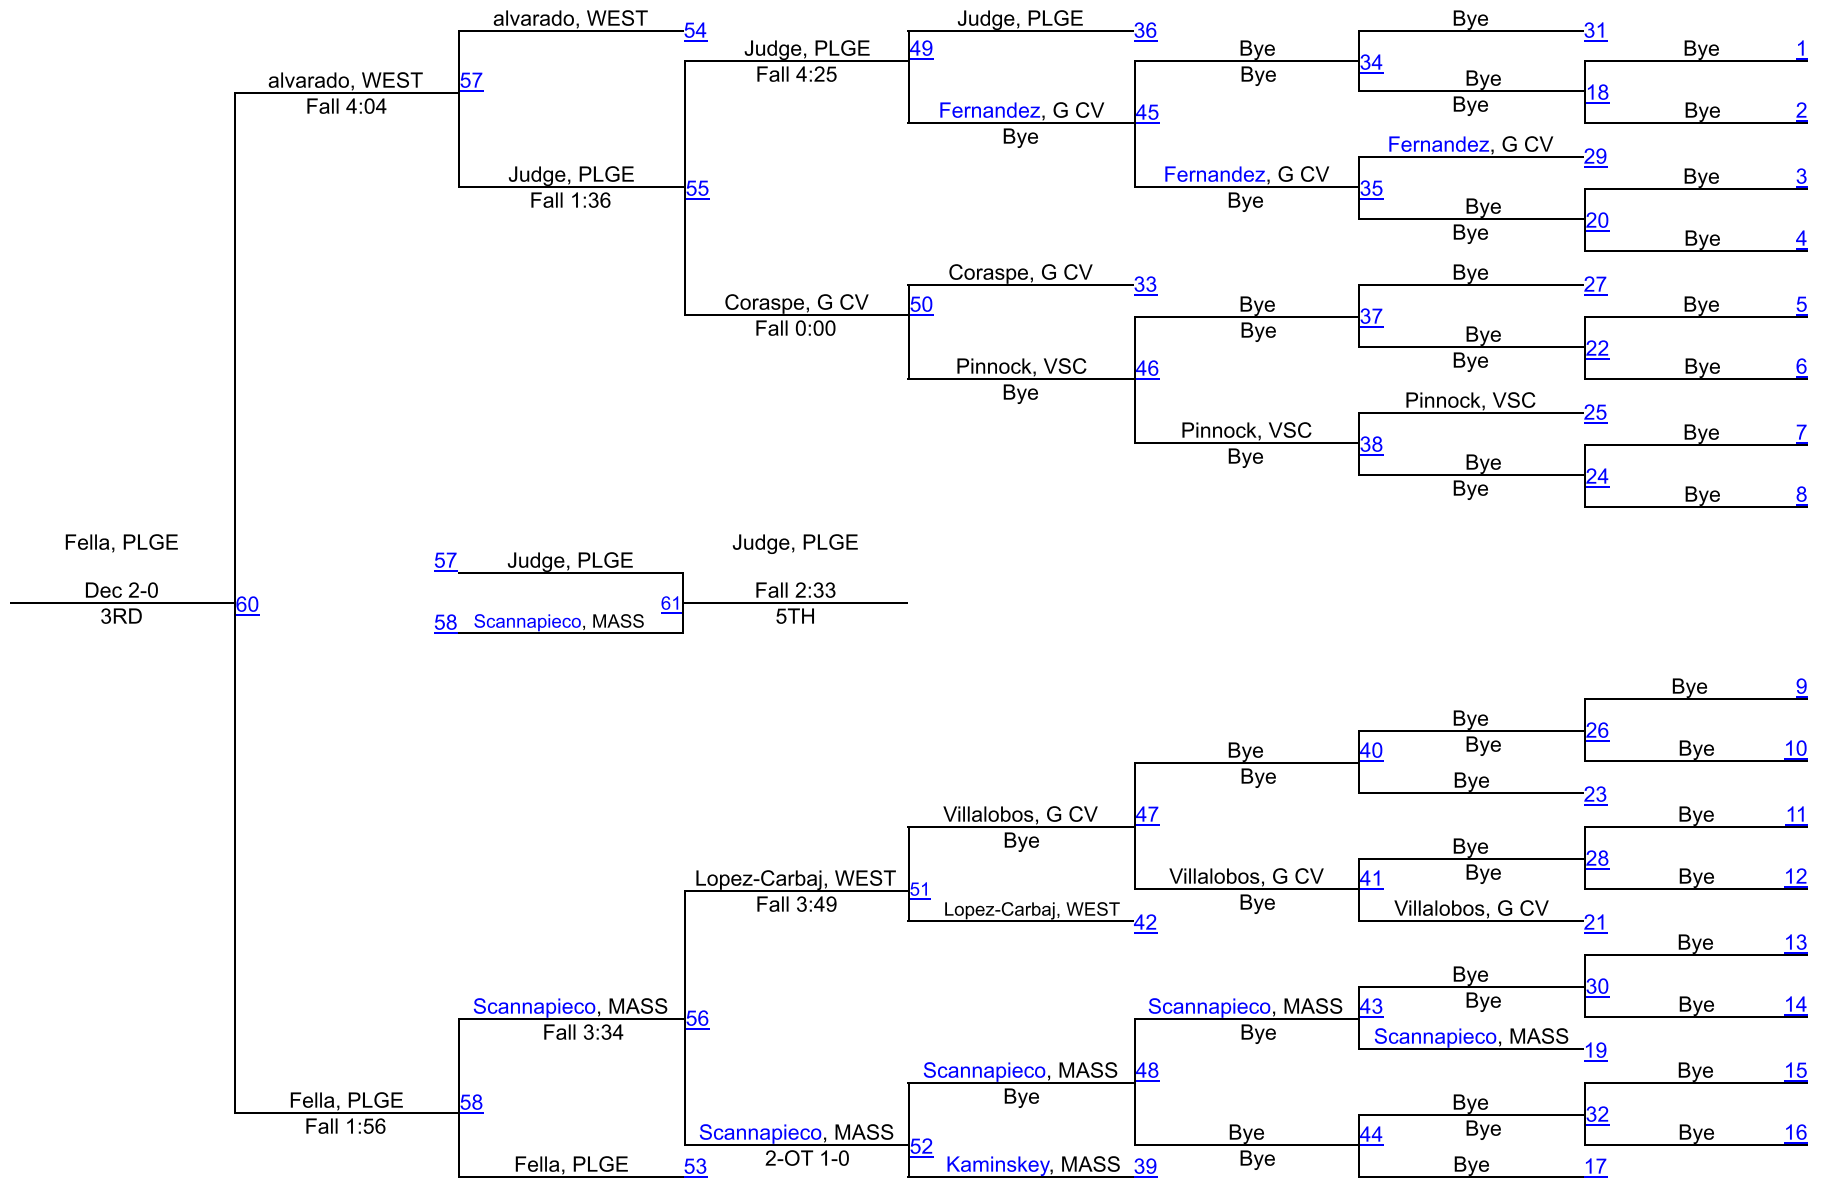

SECTION 8 QUALIFIER #1 AT PLAINEDGE

138

SECTION 8 QUALIFIER #1 AT PLAINEDGE

145

SECTION 8 QUALIFIER #1 AT PLAINEDGE

(1) Ryan Gurien
Plainedge

SECTION 8 QUALIFIER #1 AT PLAINEDGE

160

SECTION 8 QUALIFIER #1 AT PLAINEDGE

170

SECTION 8 QUALIFIER #1 AT PLAINEDGE

190

SECTION 8 QUALIFIER #1 AT PLAINEDGE

215

SECTION 8 QUALIFIER #1 AT PLAINEDGE

285