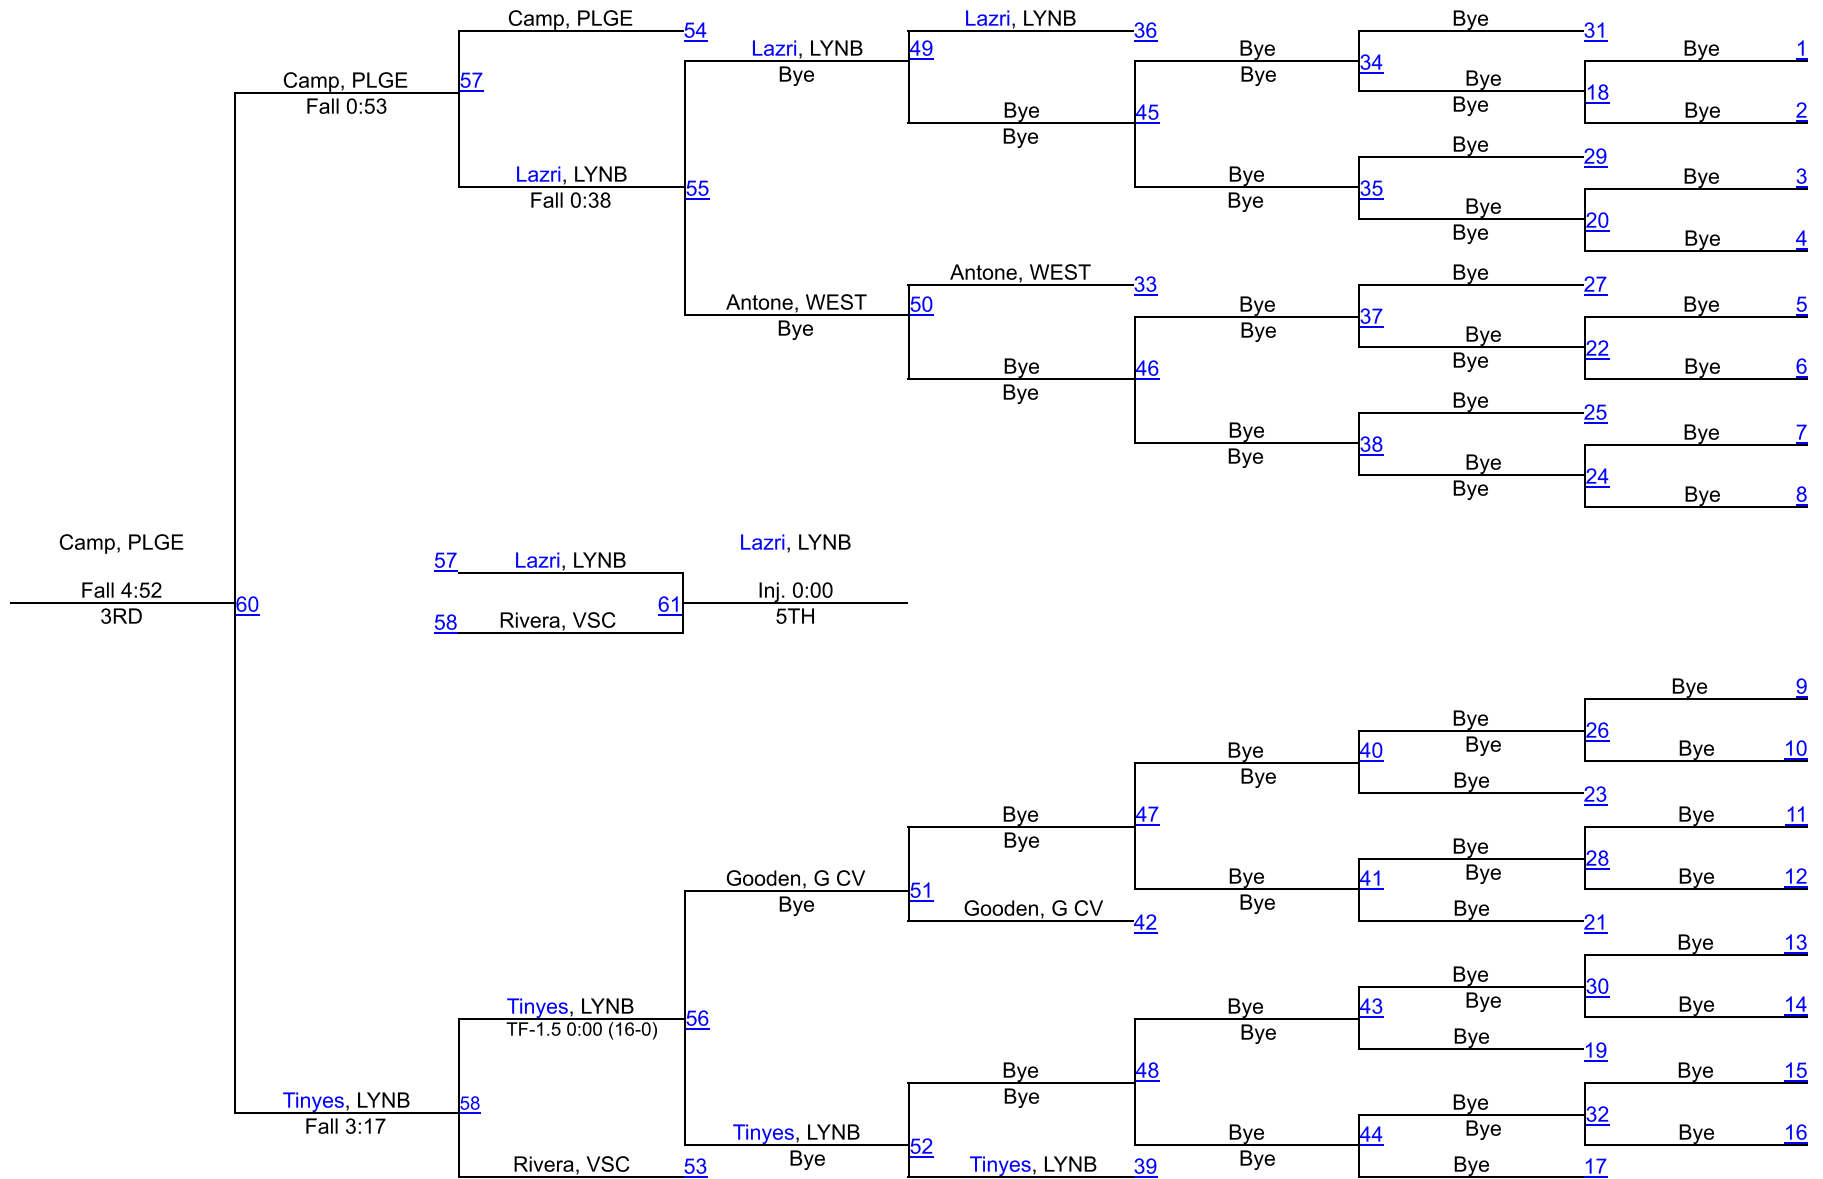

SECTION 8 QUALIFIER #1 AT PLAINEDGE

170

SECTION 8 QUALIFIER #1 AT PLAINEDGE

190

SECTION 8 QUALIFIER #1 AT PLAINEDGE

215

SECTION 8 QUALIFIER #1 AT PLAINEDGE

285

(1) Vincent Petzold
Plainedge

Bye	1
Bye	
Bye	2
Bye	
Bye	3
Bye	
Bye	4

Petzold, PLGE	
Bye	17
Bye	
Bye	
Bye	19
Bye	
Bye	

Petzold, PLGE	
Bye	
Bye	
Bye	
Bye	

Petzold, PLGE
Bye

33

Bye	
Ricardo Ruiz Westbury	5
Bye	
Bye	6
Bye	
Aidan Ham Glen Cove	7
Bye	
Bye	8