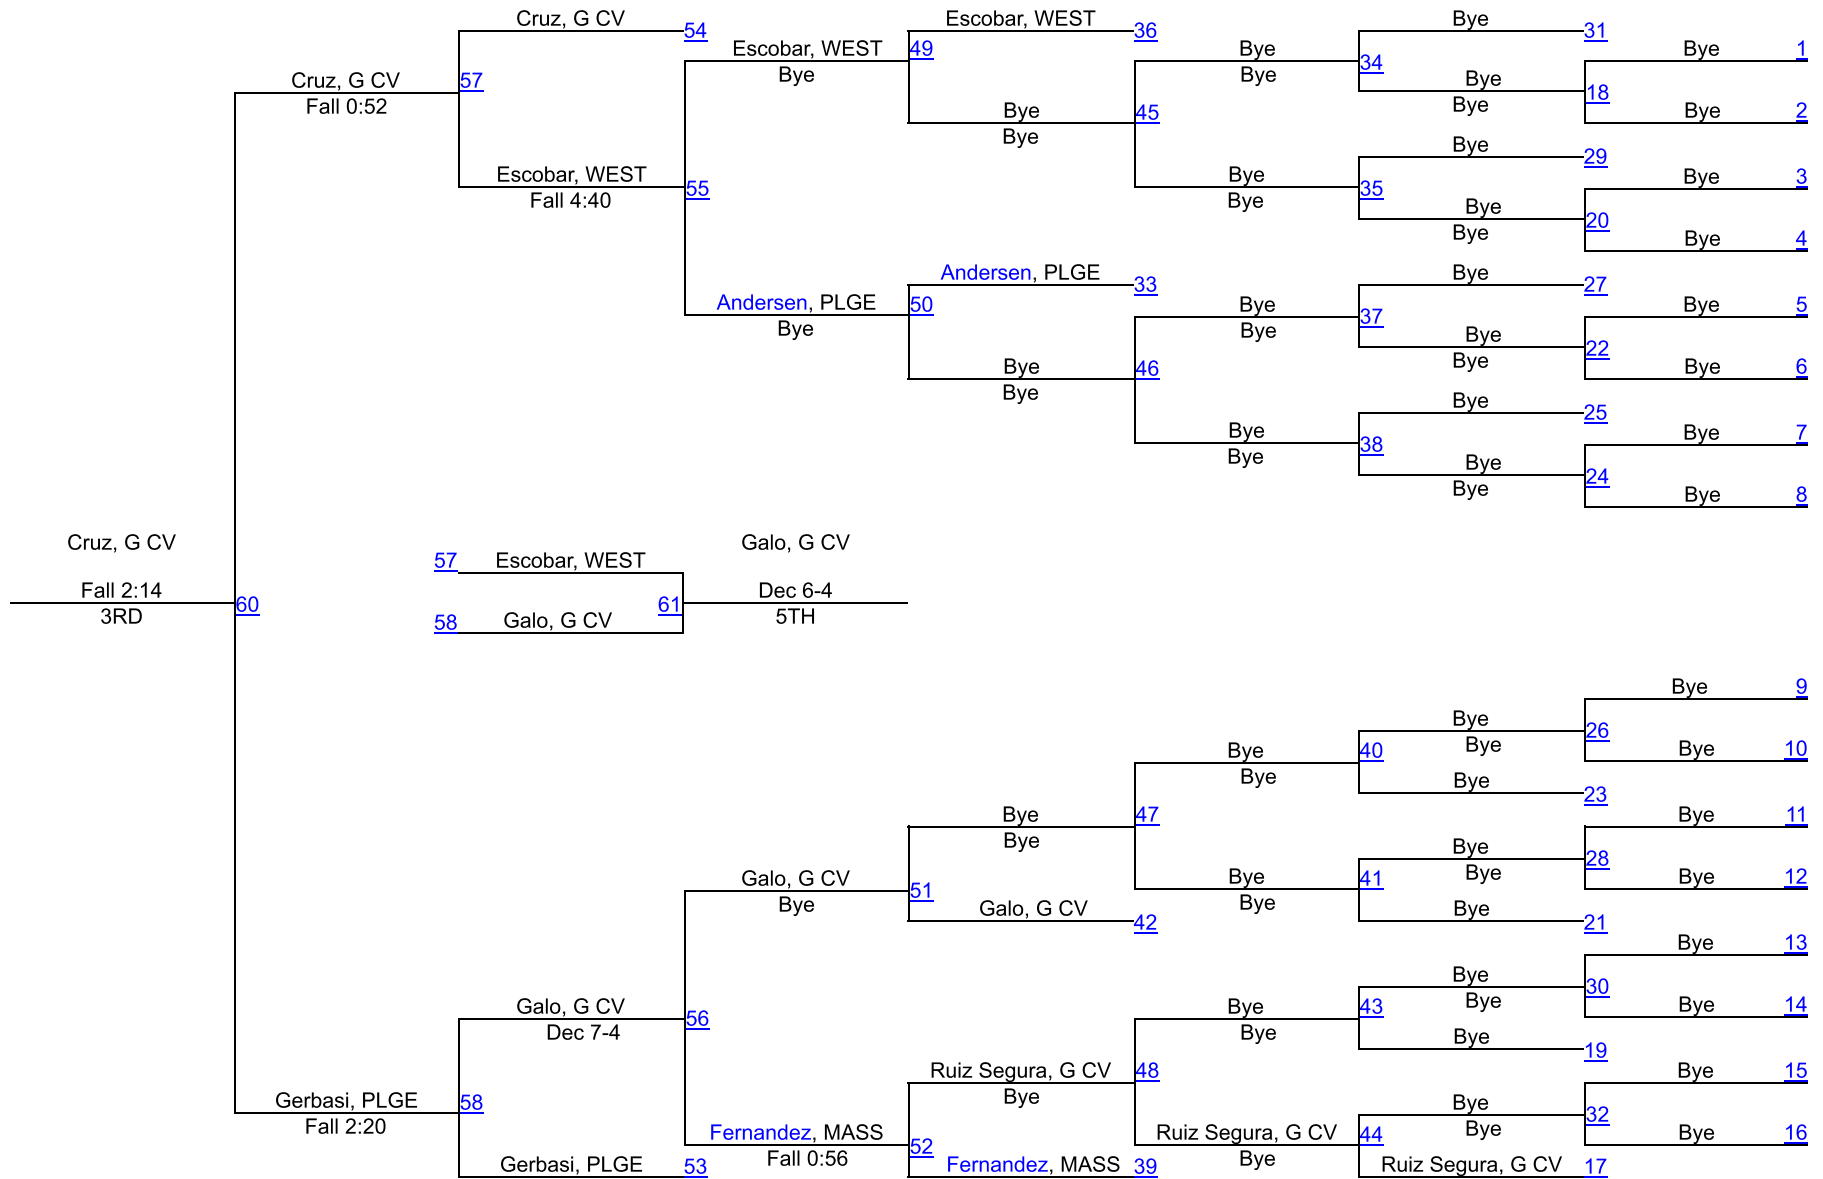

SECTION 8 QUALIFIER #1 AT PLAINEDGE

SECTION 8 QUALIFIER #1 AT PLAINEDGE

108

SECTION 8 QUALIFIER #1 AT PLAINEDGE

116

(1) Jon Luca Frucci
Plainedge

(3) Nicholas Aquino
Plainedge

Frucci, PLGE
Fall 3:20

Frucci, PLGE
Fall 5:27

Frucci, PLGE

Dec 8-6
1ST

Aquino, PLGE
MD 11-2

Aquino, PLGE
Dec 8-5

Pierre, WEST
Fall 0:33

33

36