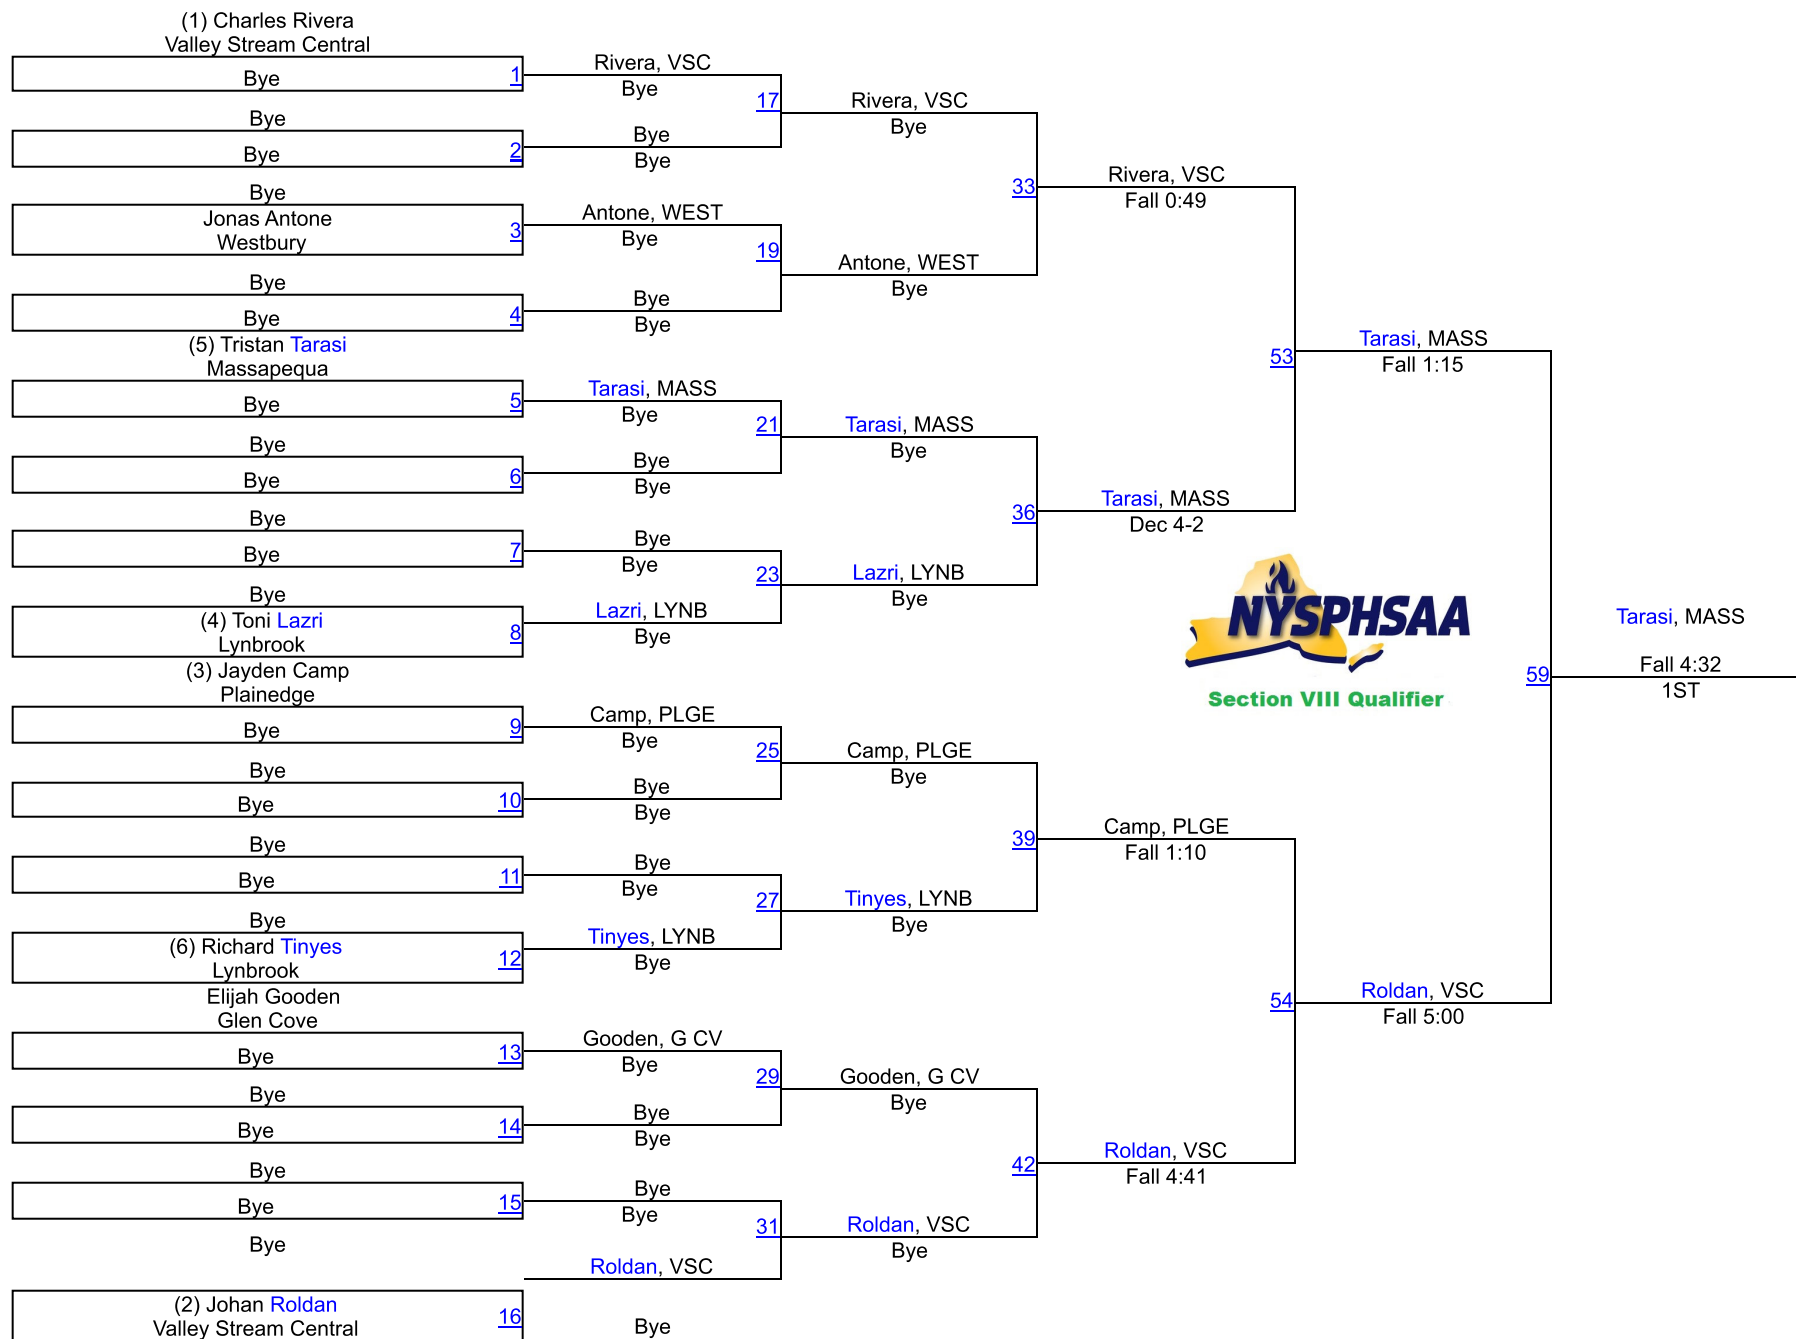

SECTION 8 QUALIFIER #1 AT PLAINEDGE

170

SECTION 8 QUALIFIER #1 AT PLAINEDGE

190

SECTION 8 QUALIFIER #1 AT PLAINEDGE

215

SECTION 8 QUALIFIER #1 AT PLAINEDGE

285

(1) Vincent Petzold
Plainedge

Bye	1
Bye	
Bye	2
Bye	
Bye	3
Bye	
Bye	4

Petzold, PLGE	
Bye	17
Bye	
Bye	
Bye	19
Bye	
Bye	

Petzold, PLGE	
Bye	
Bye	
Bye	
Bye	

Petzold, PLGE
Bye

33

Bye	
Ricardo Ruiz Westbury	5
Bye	
Bye	6
Bye	
Aidan Ham Glen Cove	7
Bye	
Bye	8