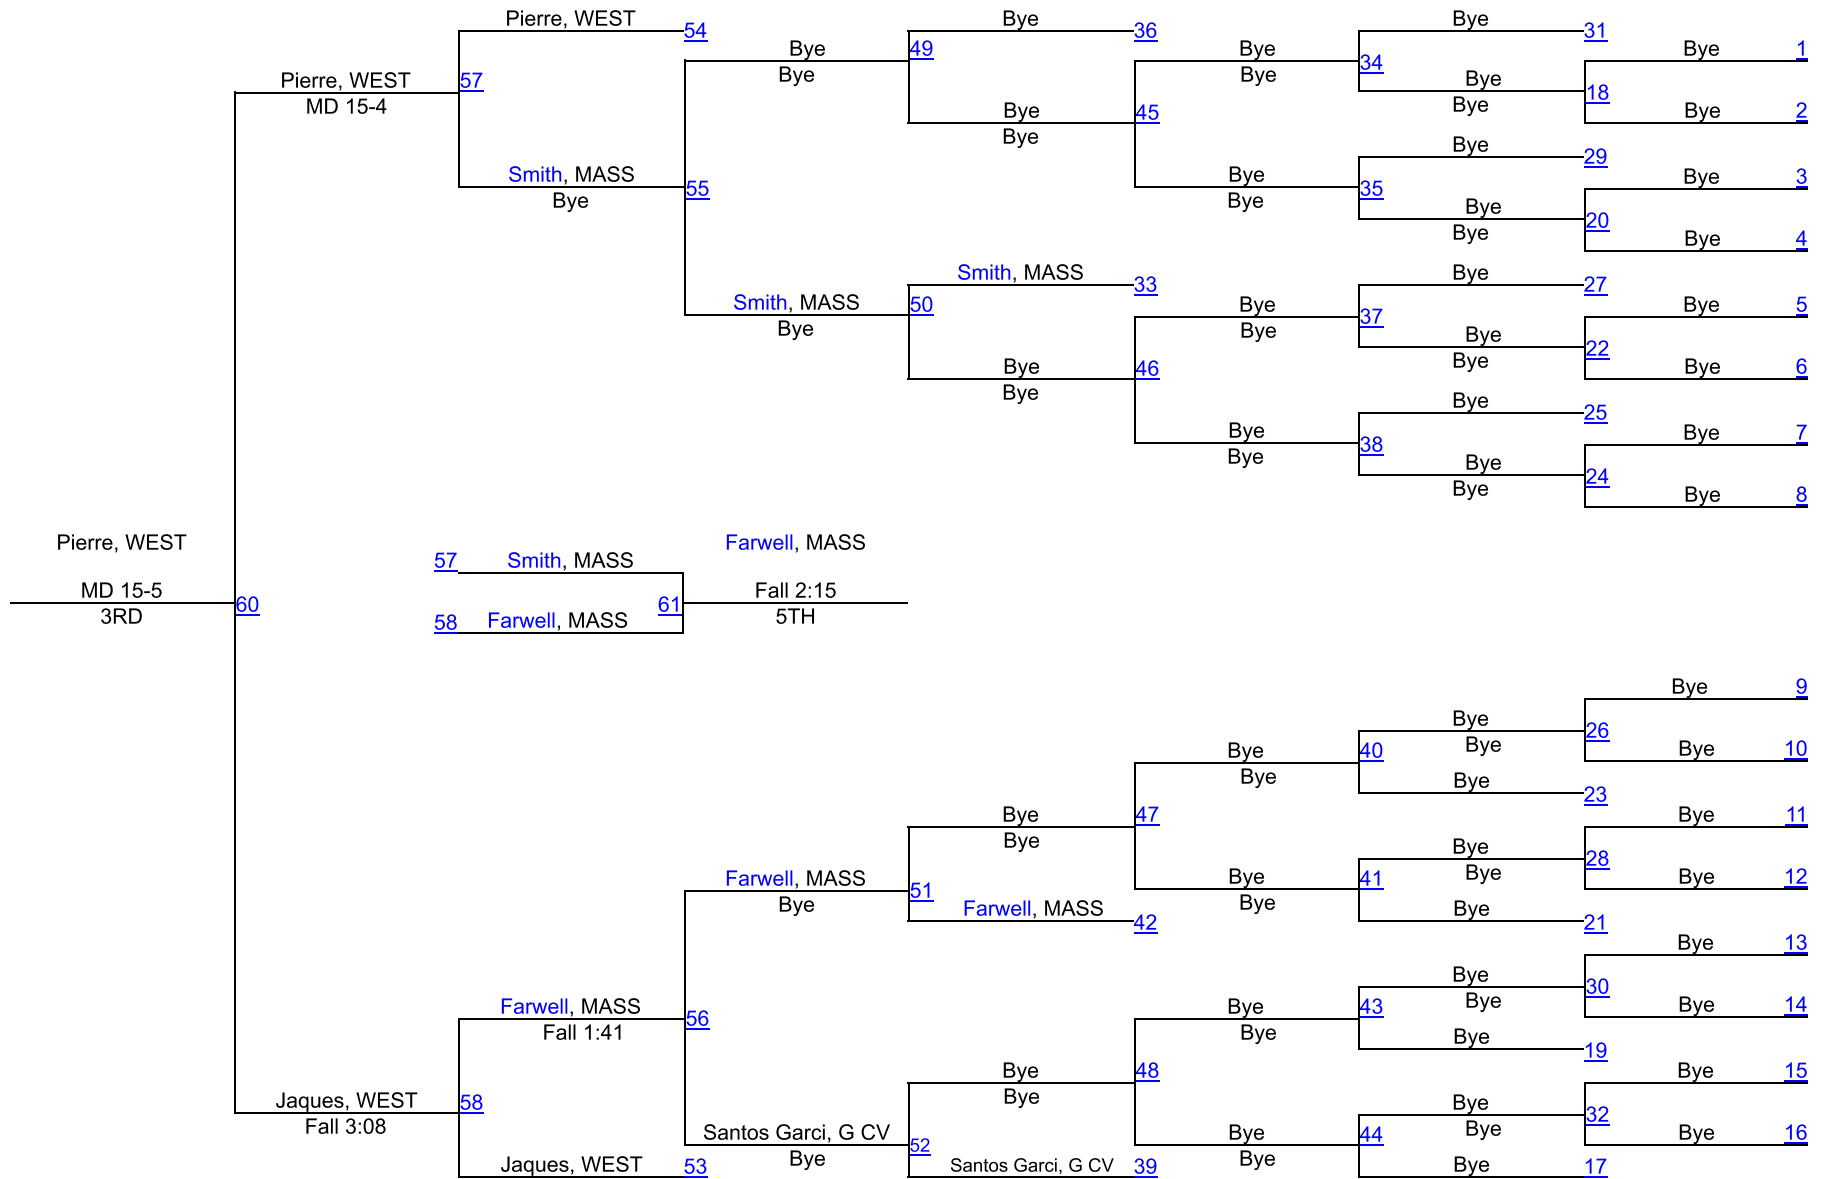

SECTION 8 QUALIFIER #1 AT PLAINEDGE

SECTION 8 QUALIFIER #1 AT PLAINEDGE

108

SECTION 8 QUALIFIER #1 AT PLAINEDGE

116

(1) Jon Luca Frucci
Plainedge

(3) Nicholas Aquino
Plainedge

Frucci, PLGE
Fall 3:20

Frucci, PLGE
Fall 5:27

Frucci, PLGE

Dec 8-6
1ST

Aquino, PLGE
MD 11-2

Aquino, PLGE
Dec 8-5

Pierre, WEST
Fall 0:33

33

36

39

42

53

54

59

SECTION 8 QUALIFIER #1 AT PLAINEDGE

124

SECTION 8 QUALIFIER #1 AT PLAINEDGE