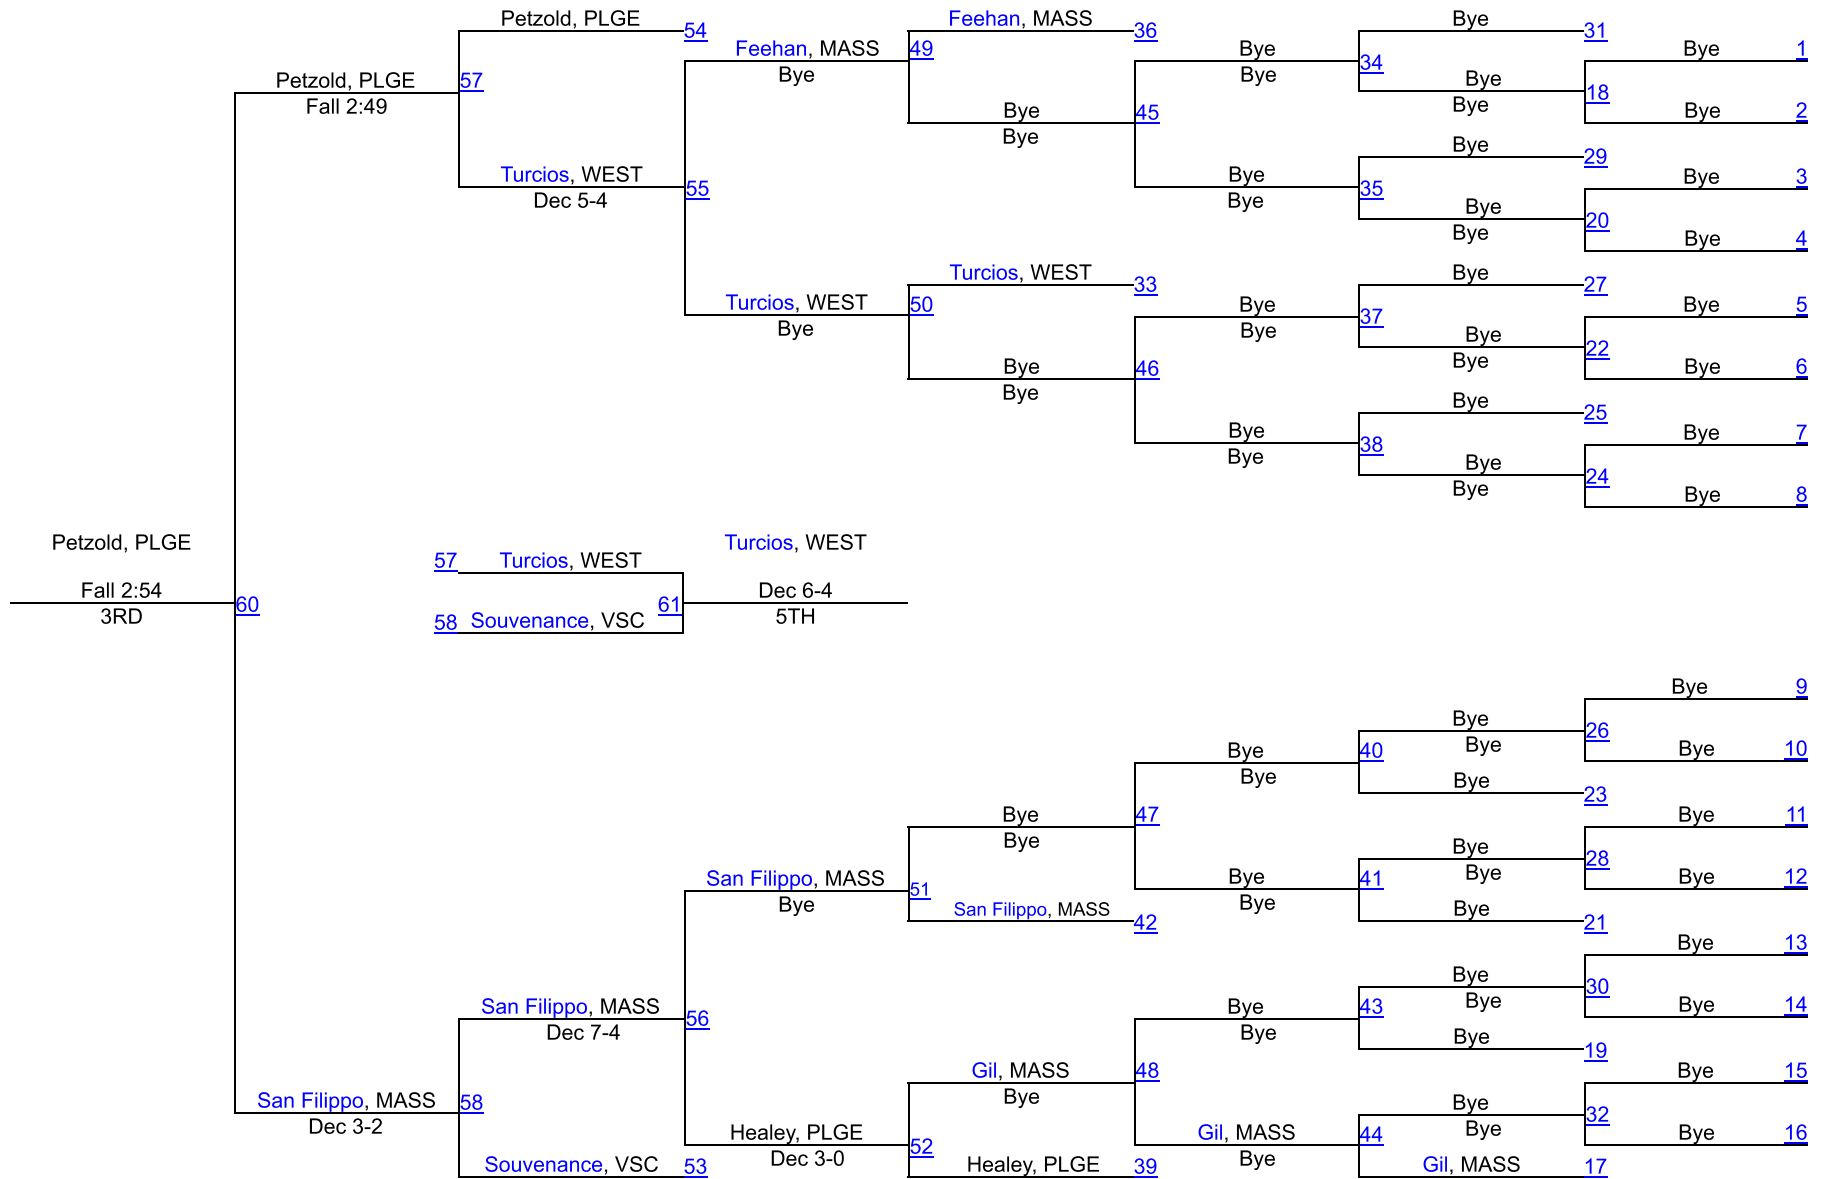

SECTION 8 QUALIFIER #1 AT PLAINEDGE

138

SECTION 8 QUALIFIER #1 AT PLAINEDGE

145

SECTION 8 QUALIFIER #1 AT PLAINEDGE

(1) Ryan Gurien
Plainedge

SECTION 8 QUALIFIER #1 AT PLAINEDGE

160

SECTION 8 QUALIFIER #1 AT PLAINEDGE

170

SECTION 8 QUALIFIER #1 AT PLAINEDGE

190

SECTION 8 QUALIFIER #1 AT PLAINEDGE

215

SECTION 8 QUALIFIER #1 AT PLAINEDGE

285