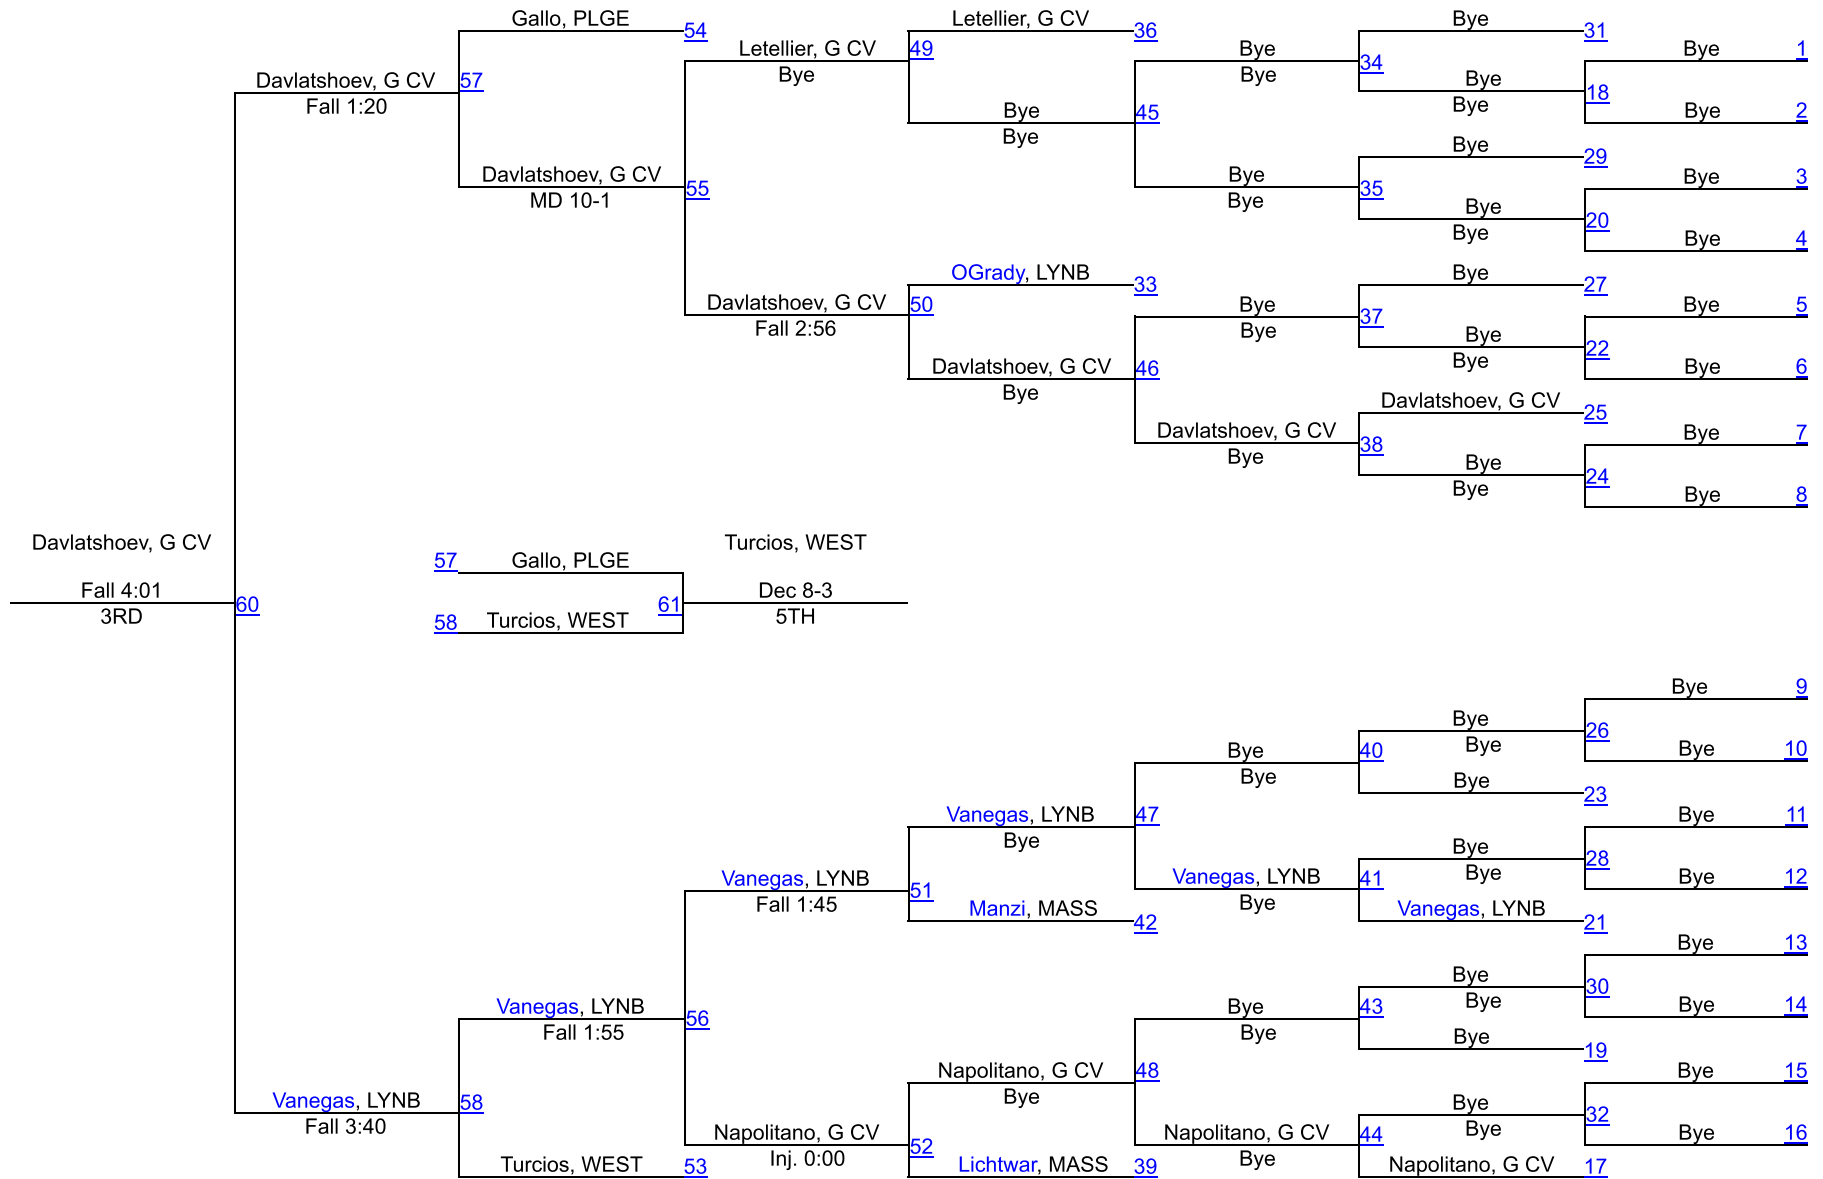

SECTION 8 QUALIFIER #1 AT PLAINEDGE

138

SECTION 8 QUALIFIER #1 AT PLAINEDGE

145

SECTION 8 QUALIFIER #1 AT PLAINEDGE

(1) Ryan Gurien
Plainedge

SECTION 8 QUALIFIER #1 AT PLAINEDGE

160

SECTION 8 QUALIFIER #1 AT PLAINEDGE

170

SECTION 8 QUALIFIER #1 AT PLAINEDGE

190

SECTION 8 QUALIFIER #1 AT PLAINEDGE

215

SECTION 8 QUALIFIER #1 AT PLAINEDGE

285