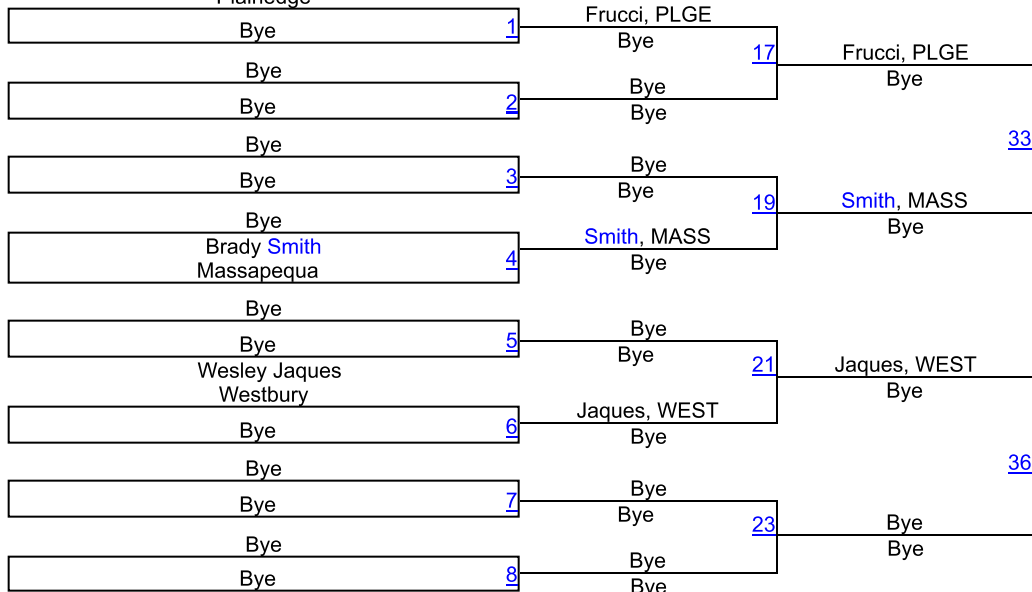

SECTION 8 QUALIFIER #1 AT PLAINEDGE

SECTION 8 QUALIFIER #1 AT PLAINEDGE

108

SECTION 8 QUALIFIER #1 AT PLAINEDGE

116

(1) Jon Luca Frucci
Plainedge

(3) Nicholas Aquino
Plainedge

Frucci, PLGE
Fall 3:20

Frucci, PLGE
Fall 5:27

Frucci, PLGE

Dec 8-6
1ST

Aquino, PLGE
MD 11-2

Aquino, PLGE
Dec 8-5

Pierre, WEST
Fall 0:33

33

36