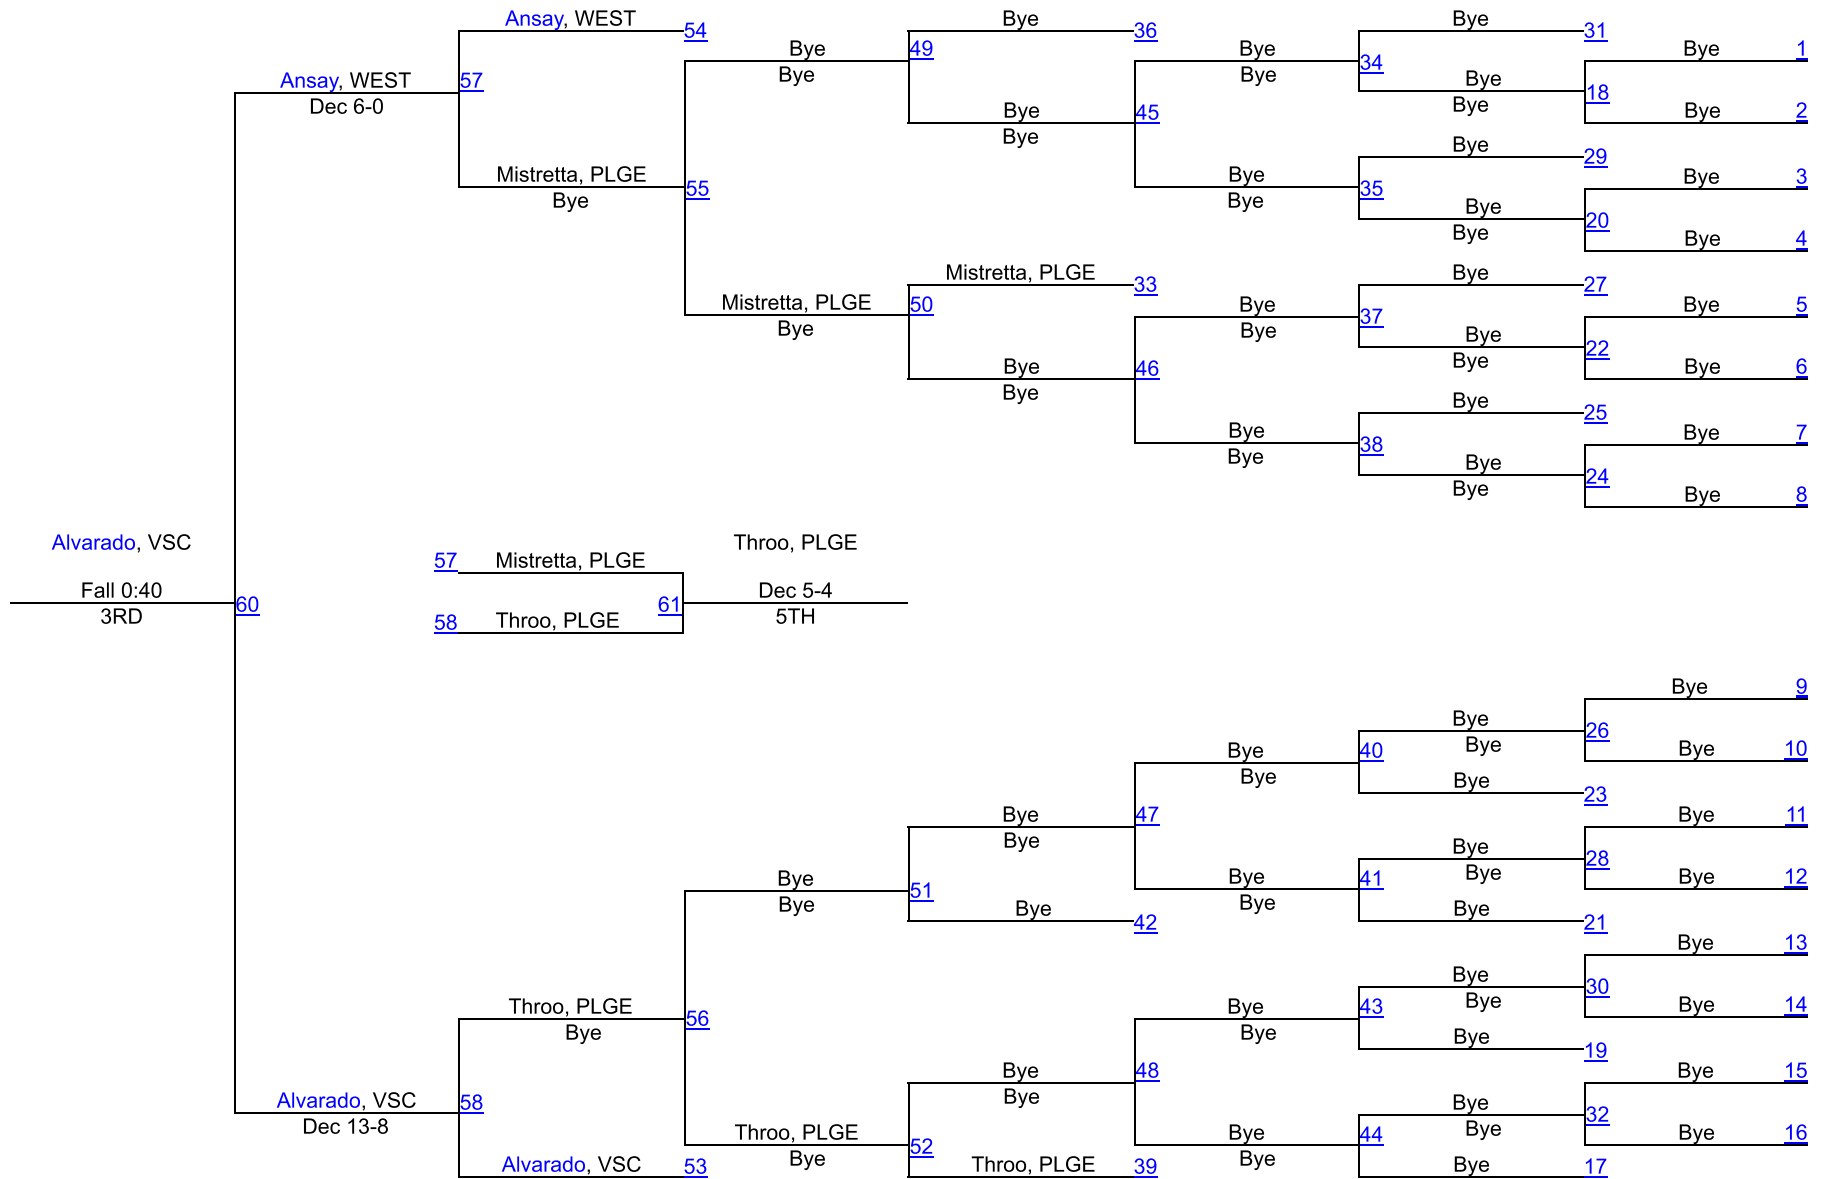

SECTION 8 QUALIFIER #1 AT PLAINEDGE

SECTION 8 QUALIFIER #1 AT PLAINEDGE

108

SECTION 8 QUALIFIER #1 AT PLAINEDGE

116

(1) Jon Luca Frucci
Plainedge

(3) Nicholas Aquino
Plainedge

Frucci, PLGE
Fall 3:20

Frucci, PLGE
Fall 5:27

Frucci, PLGE

Dec 8-6
1ST

Aquino, PLGE
MD 11-2

Aquino, PLGE
Dec 8-5

Pierre, WEST
Fall 0:33

33

36