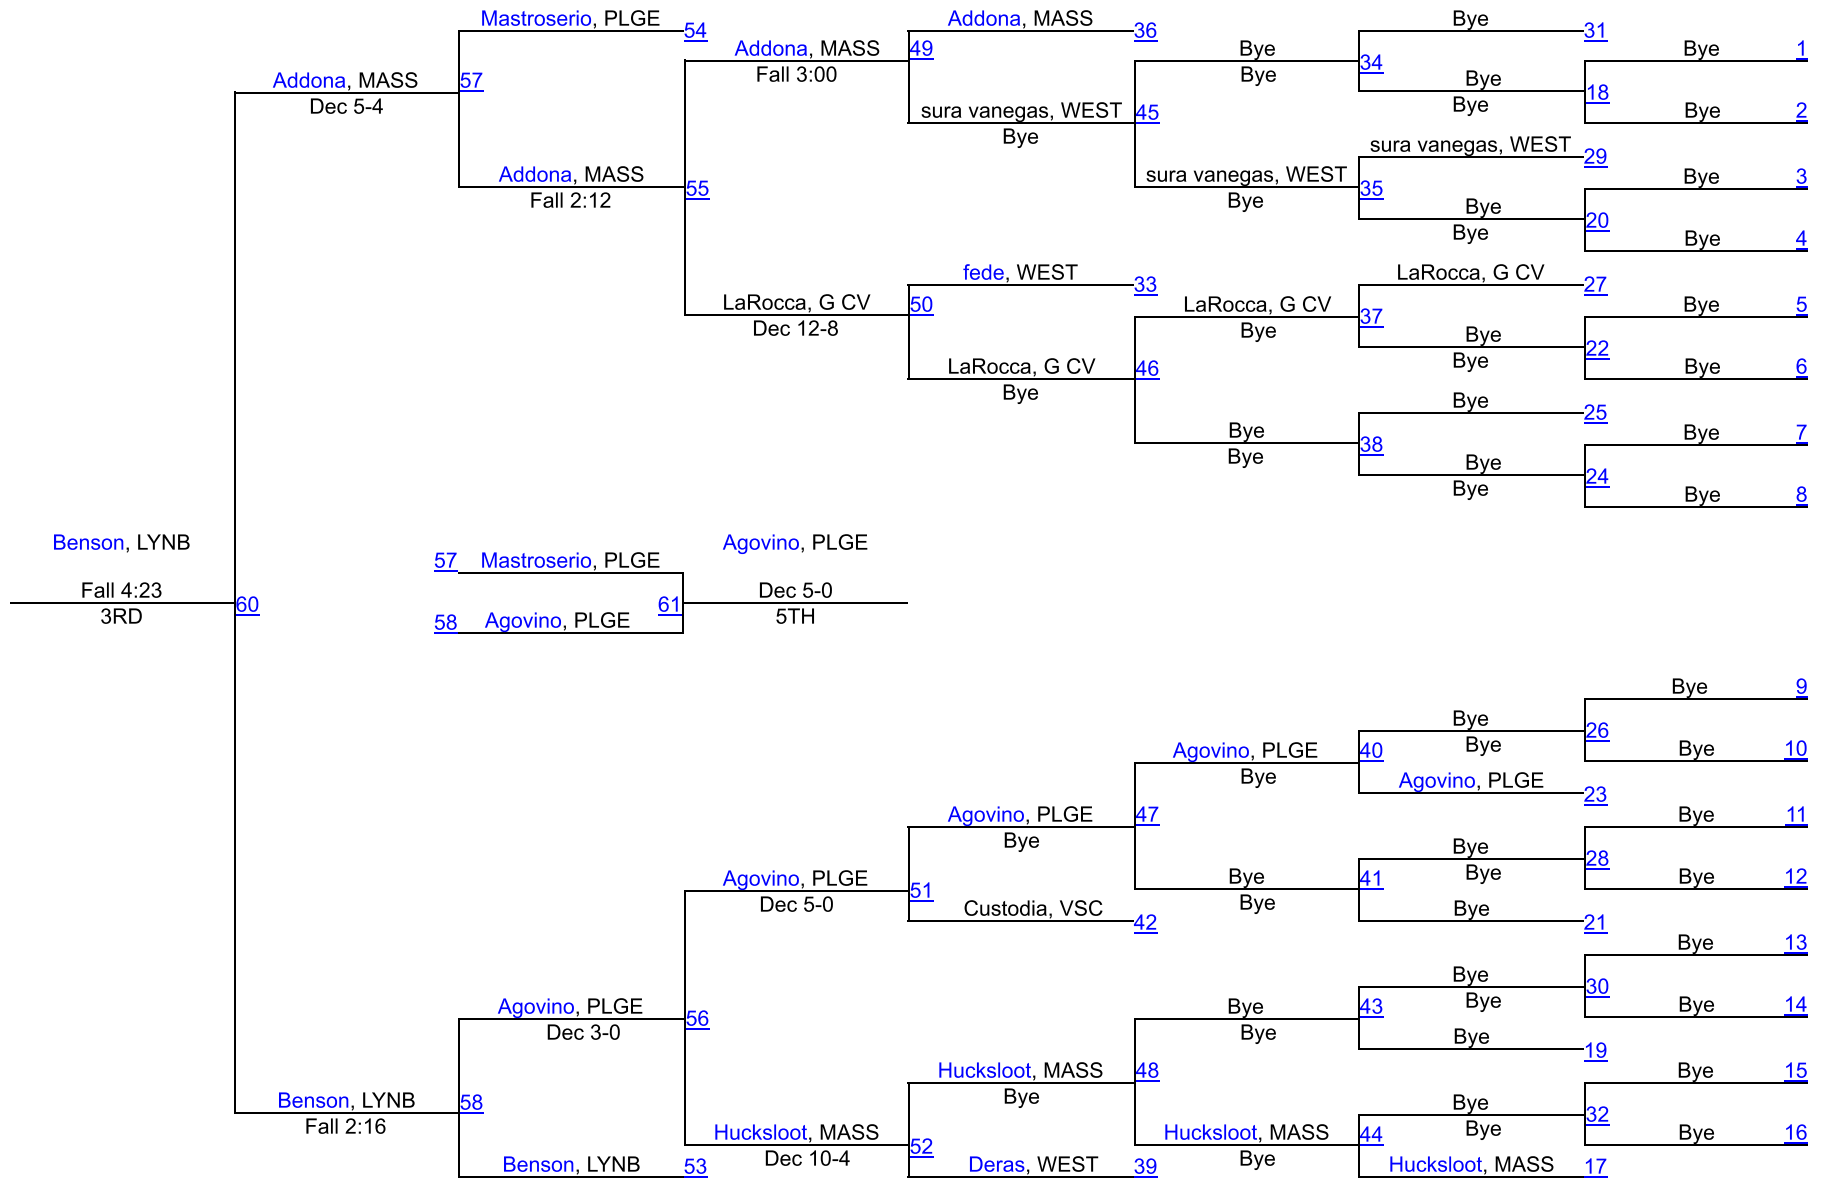

39

42

53

54

59

SECTION 8 QUALIFIER #1 AT PLAINEDGE

124

SECTION 8 QUALIFIER #1 AT PLAINEDGE

SECTION 8 QUALIFIER #1 AT PLAINEDGE

138

SECTION 8 QUALIFIER #1 AT PLAINEDGE

145

SECTION 8 QUALIFIER #1 AT PLAINEDGE

(1) Ryan Gurien
Plainedge

SECTION 8 QUALIFIER #1 AT PLAINEDGE

160