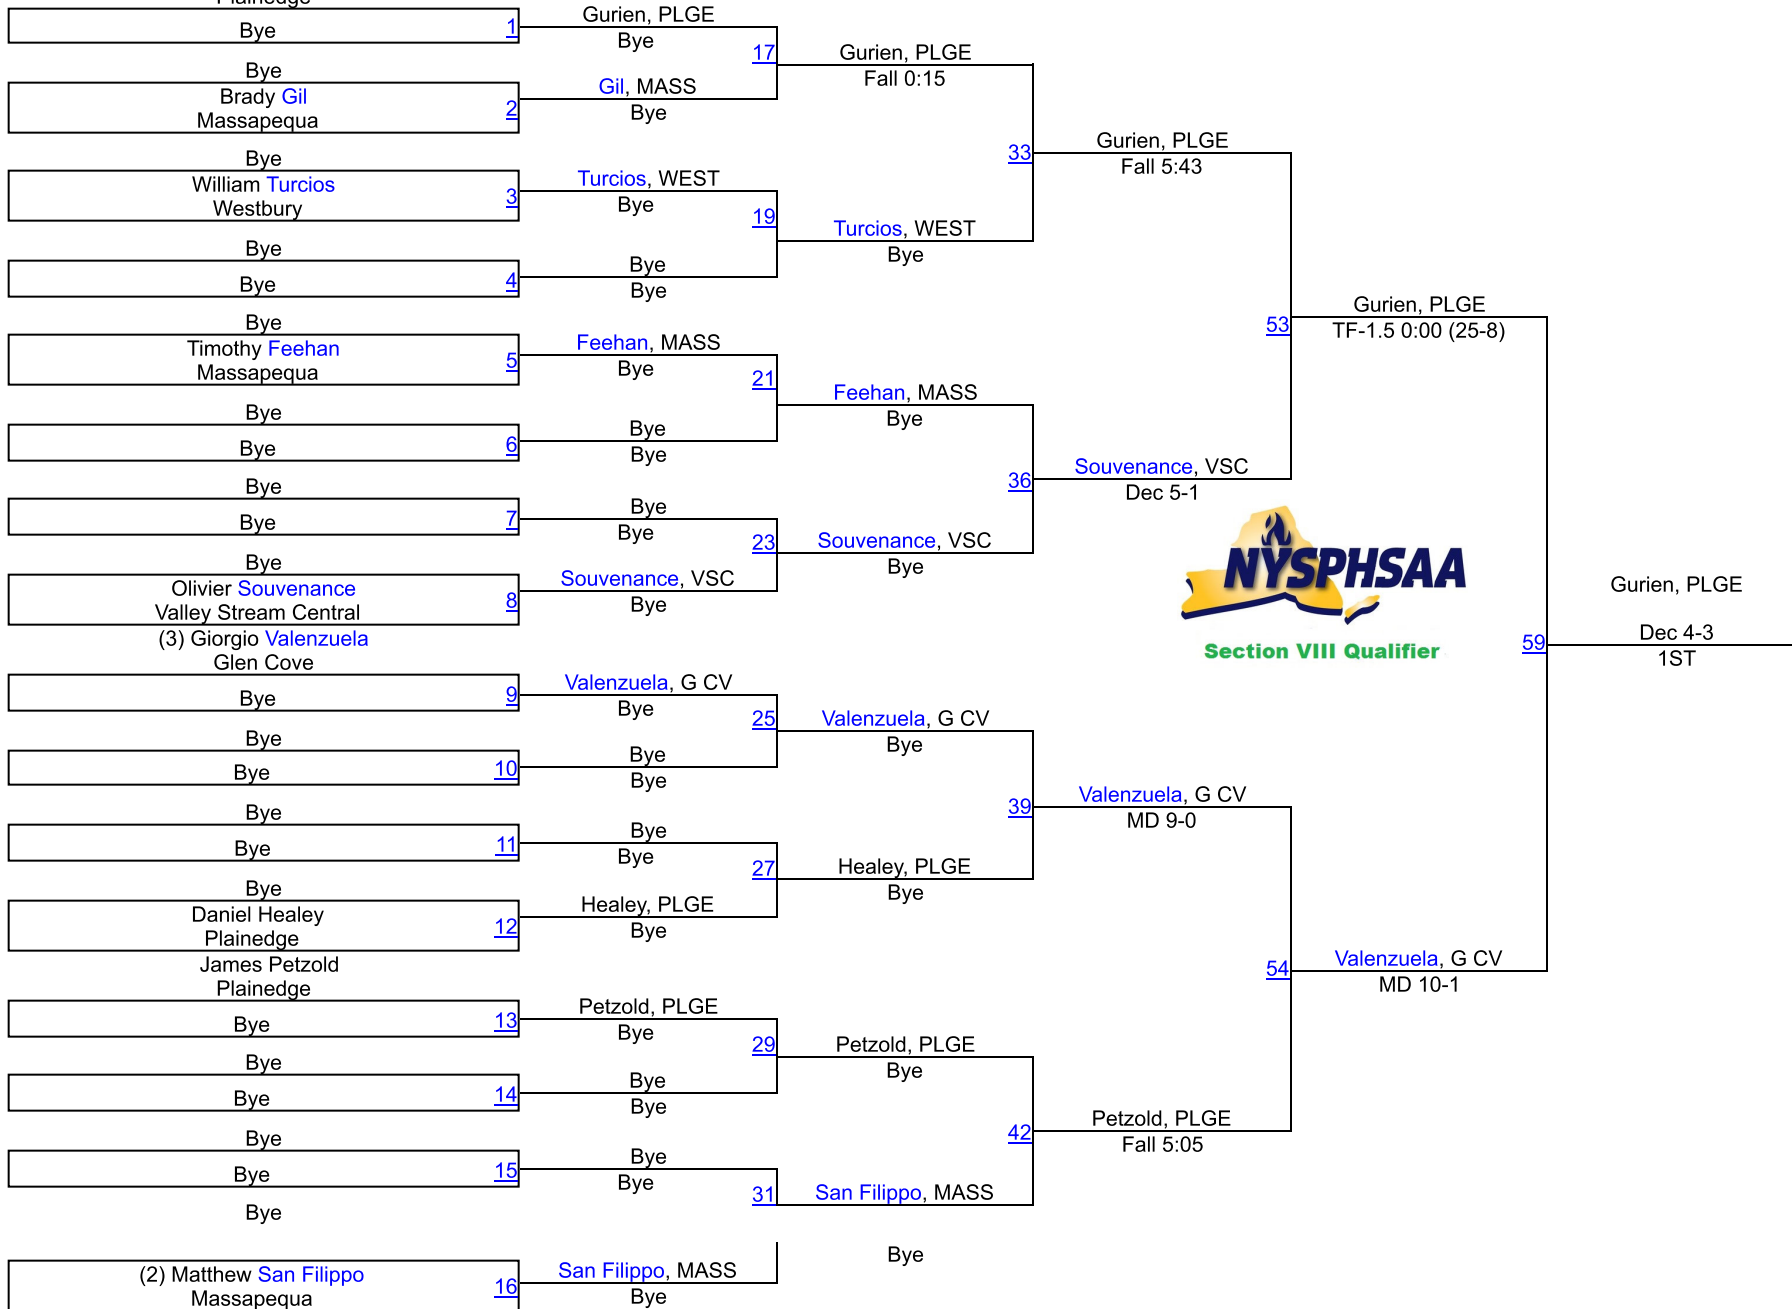

SECTION 8 QUALIFIER #1 AT PLAINEDGE

138

SECTION 8 QUALIFIER #1 AT PLAINEDGE

145

SECTION 8 QUALIFIER #1 AT PLAINEDGE

(1) Ryan Gurien
Plainedge

SECTION 8 QUALIFIER #1 AT PLAINEDGE

160