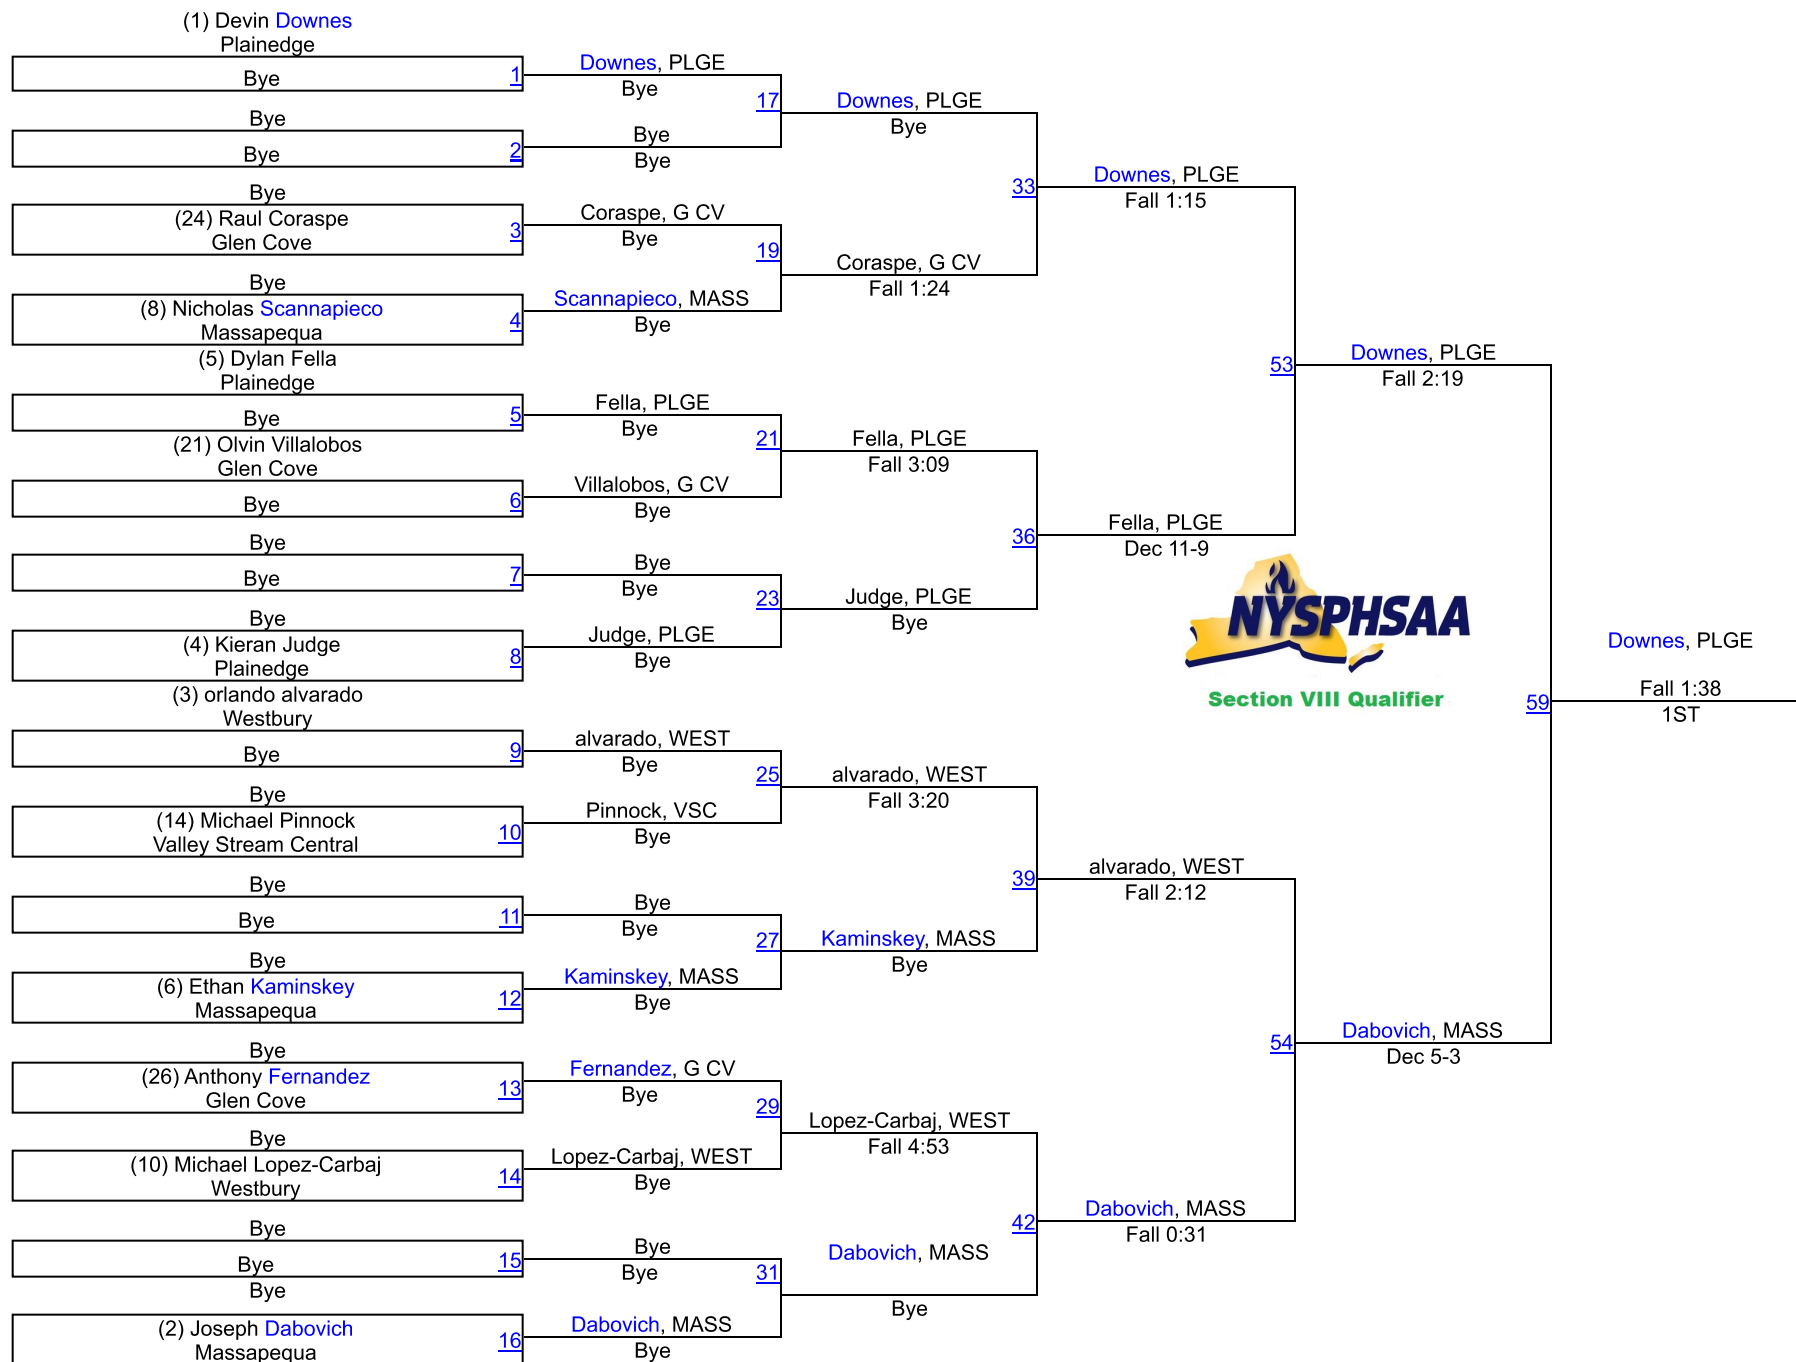

SECTION 8 QUALIFIER #1 AT PLAINEDGE

170