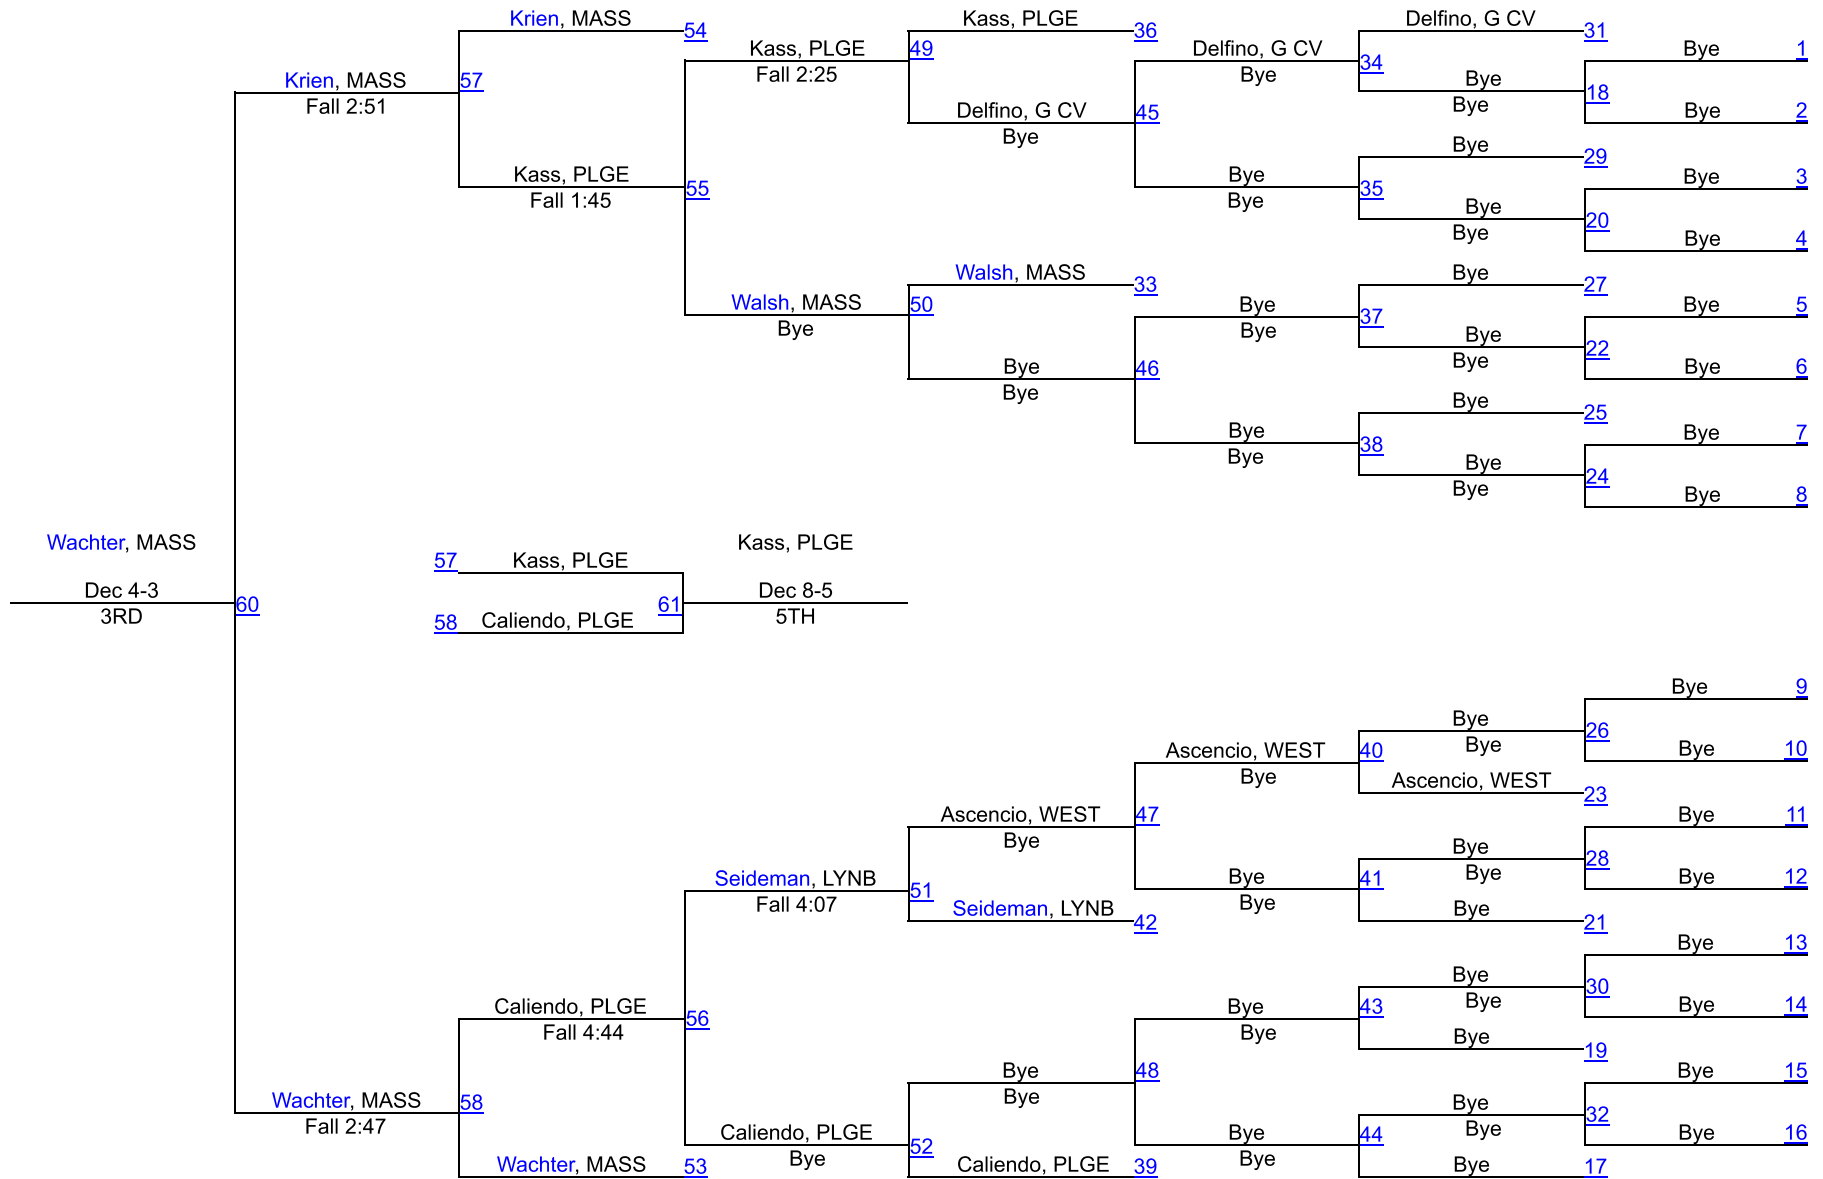

39

42

53

54

59

SECTION 8 QUALIFIER #1 AT PLAINEDGE

124

SECTION 8 QUALIFIER #1 AT PLAINEDGE

SECTION 8 QUALIFIER #1 AT PLAINEDGE

138

SECTION 8 QUALIFIER #1 AT PLAINEDGE

145

SECTION 8 QUALIFIER #1 AT PLAINEDGE

(1) Ryan Gurien
Plainedge

SECTION 8 QUALIFIER #1 AT PLAINEDGE

160