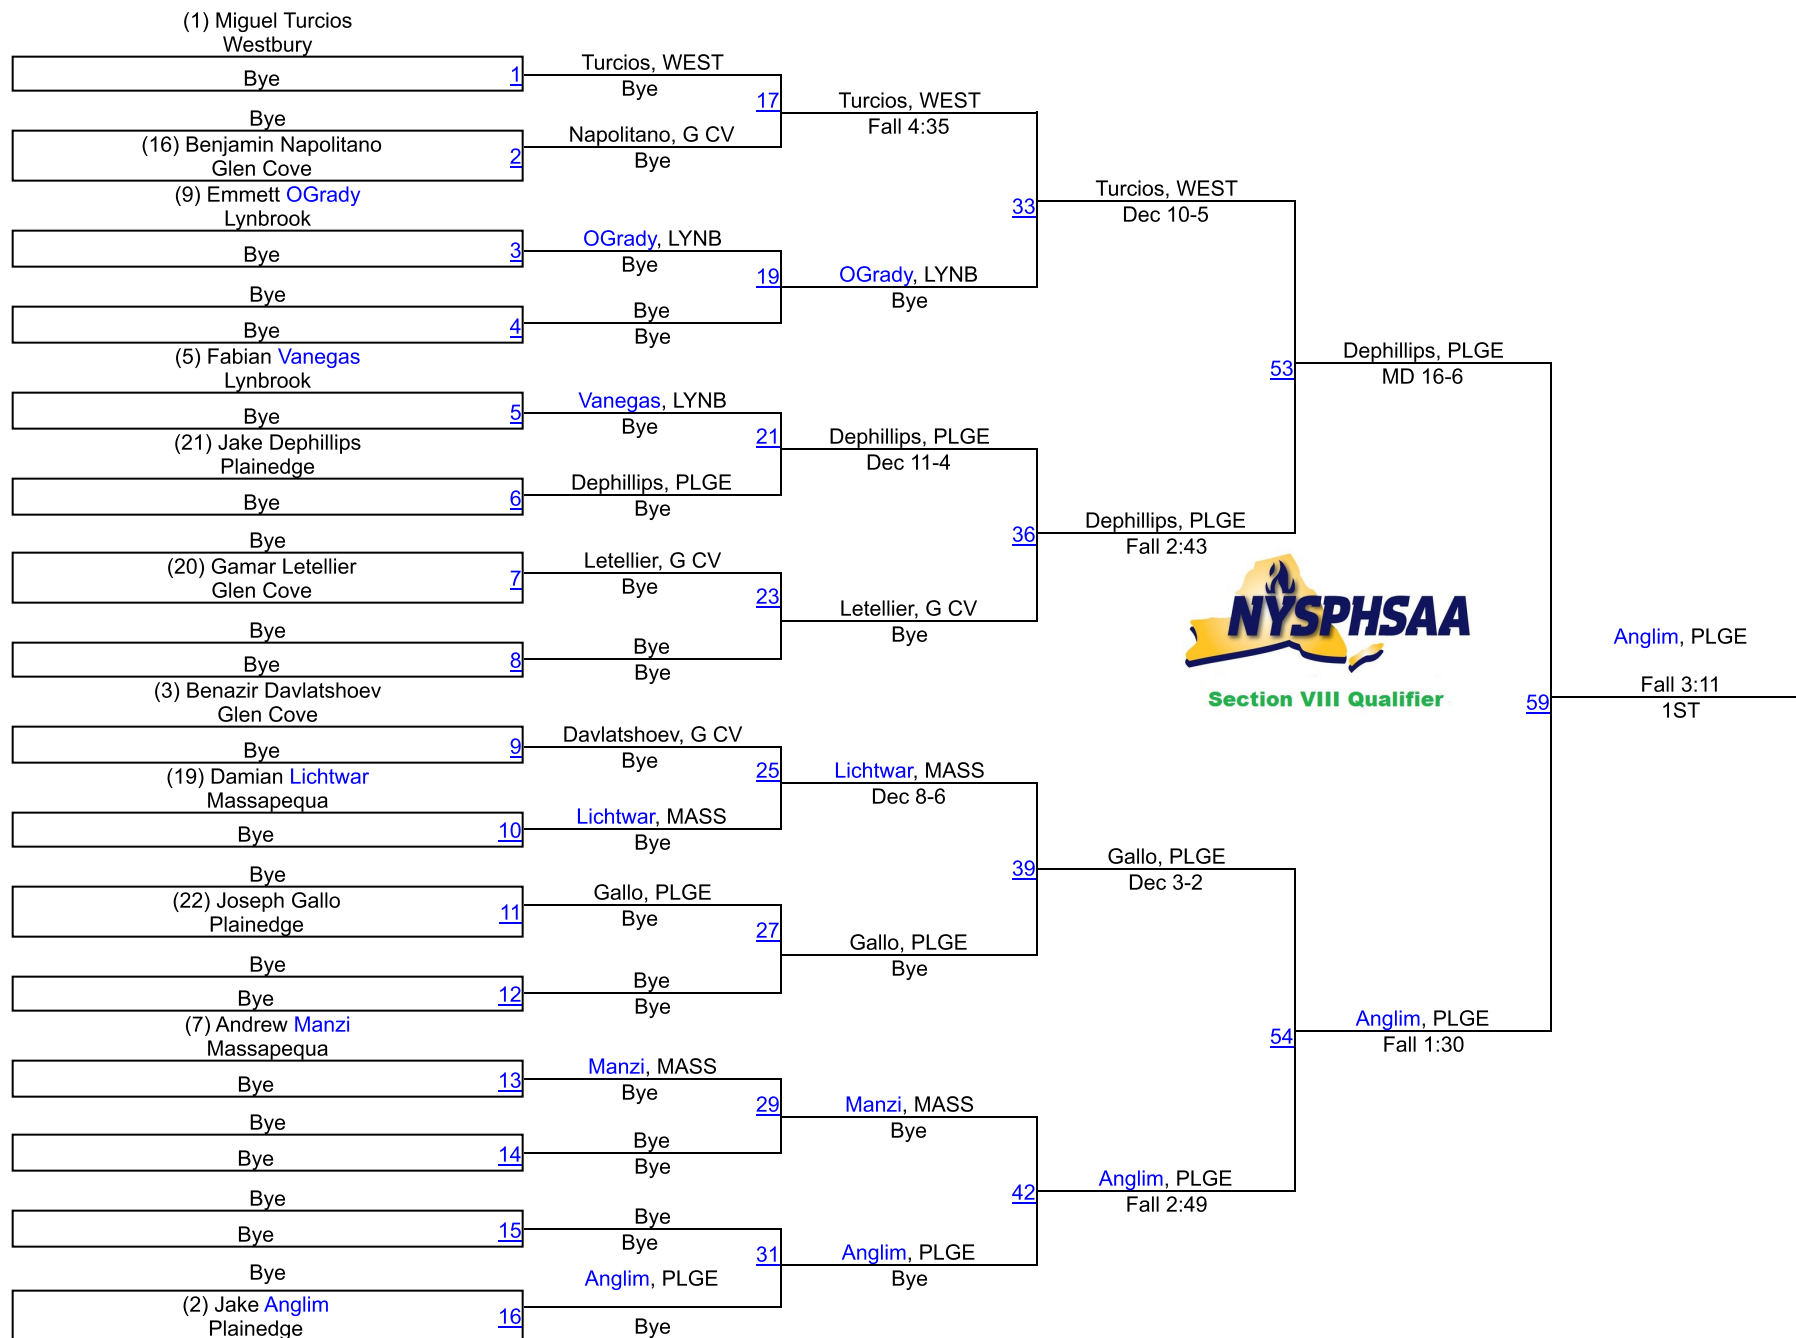

SECTION 8 QUALIFIER #1 AT PLAINEDGE

138

SECTION 8 QUALIFIER #1 AT PLAINEDGE

145

SECTION 8 QUALIFIER #1 AT PLAINEDGE

(1) Ryan Gurien
Plainedge

SECTION 8 QUALIFIER #1 AT PLAINEDGE

160