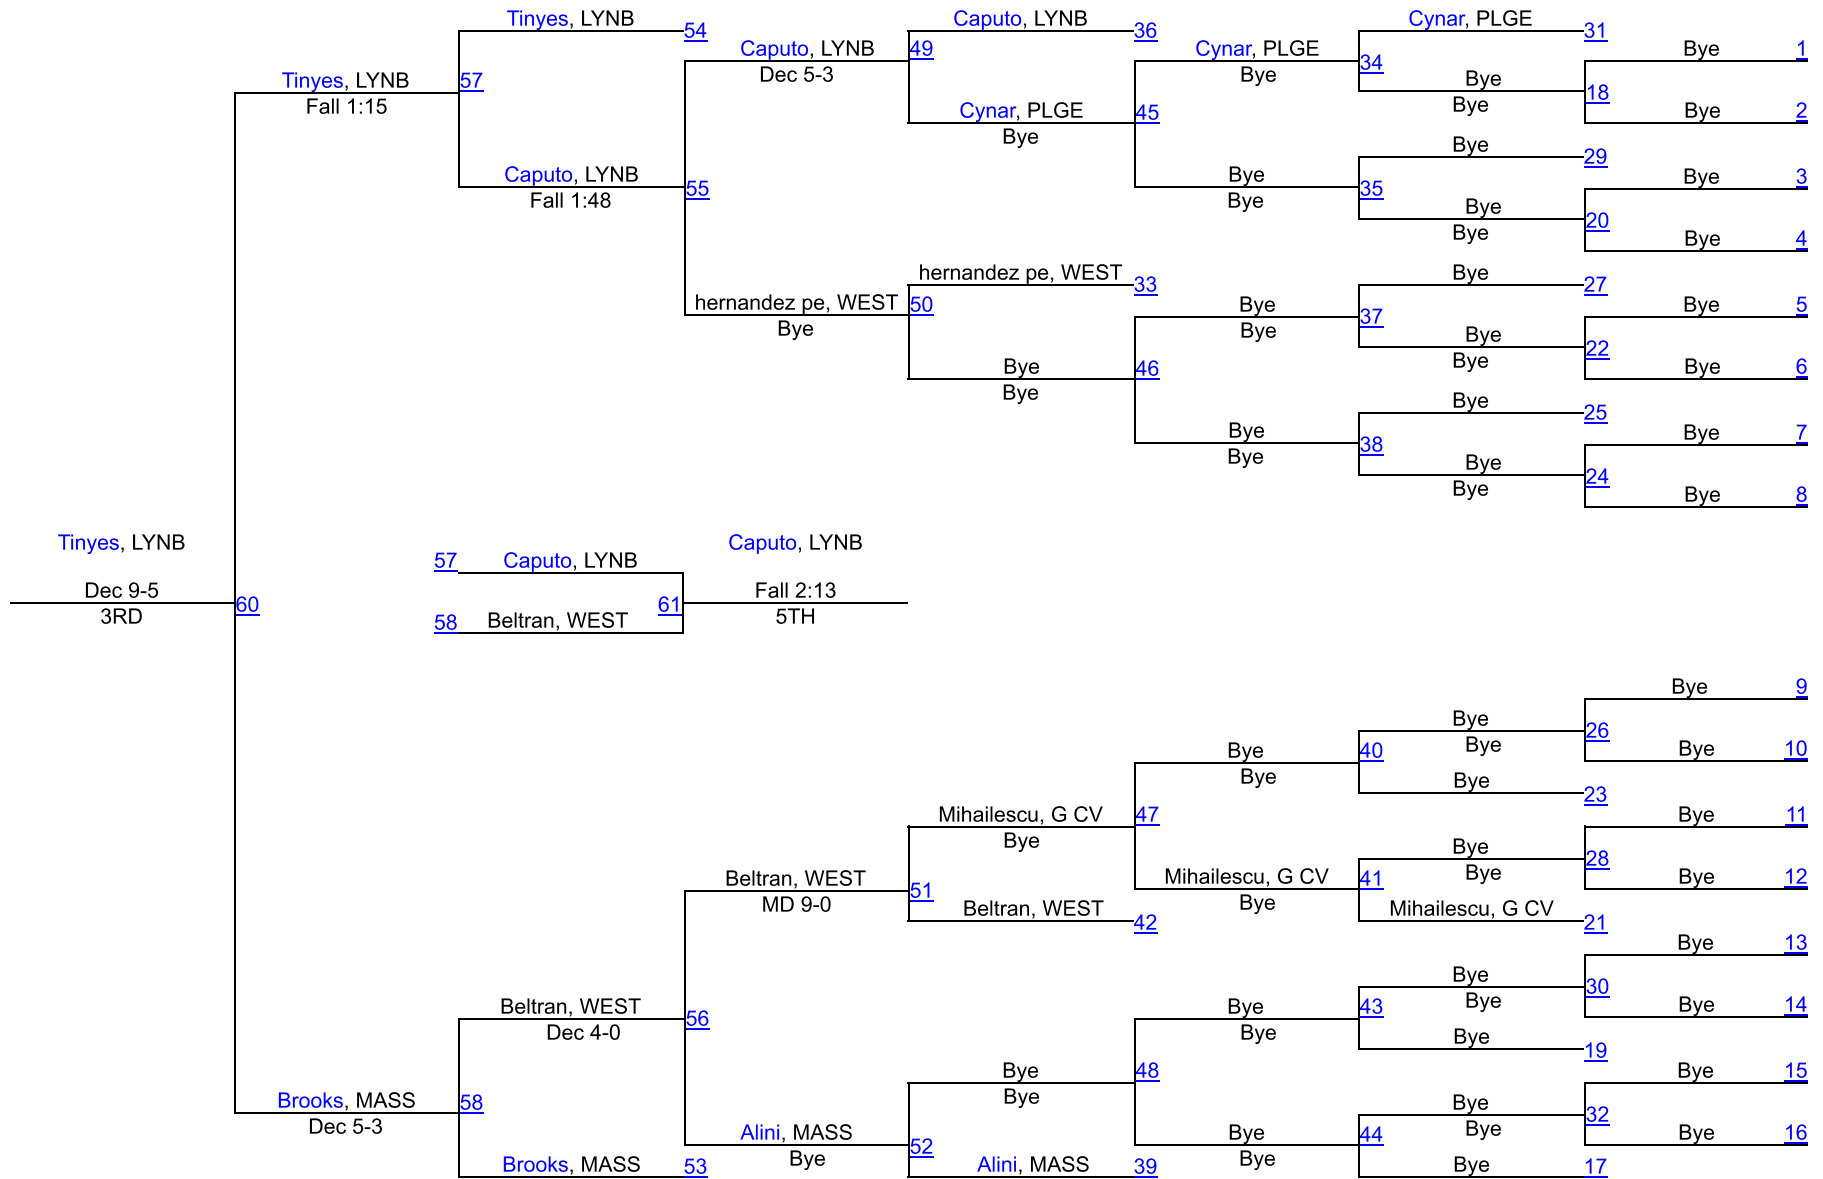

39

42

53

54

59

SECTION 8 QUALIFIER #1 AT PLAINEDGE

124

SECTION 8 QUALIFIER #1 AT PLAINEDGE

SECTION 8 QUALIFIER #1 AT PLAINEDGE

138

SECTION 8 QUALIFIER #1 AT PLAINEDGE

145

SECTION 8 QUALIFIER #1 AT PLAINEDGE

(1) Ryan Gurien
Plainedge

SECTION 8 QUALIFIER #1 AT PLAINEDGE

160