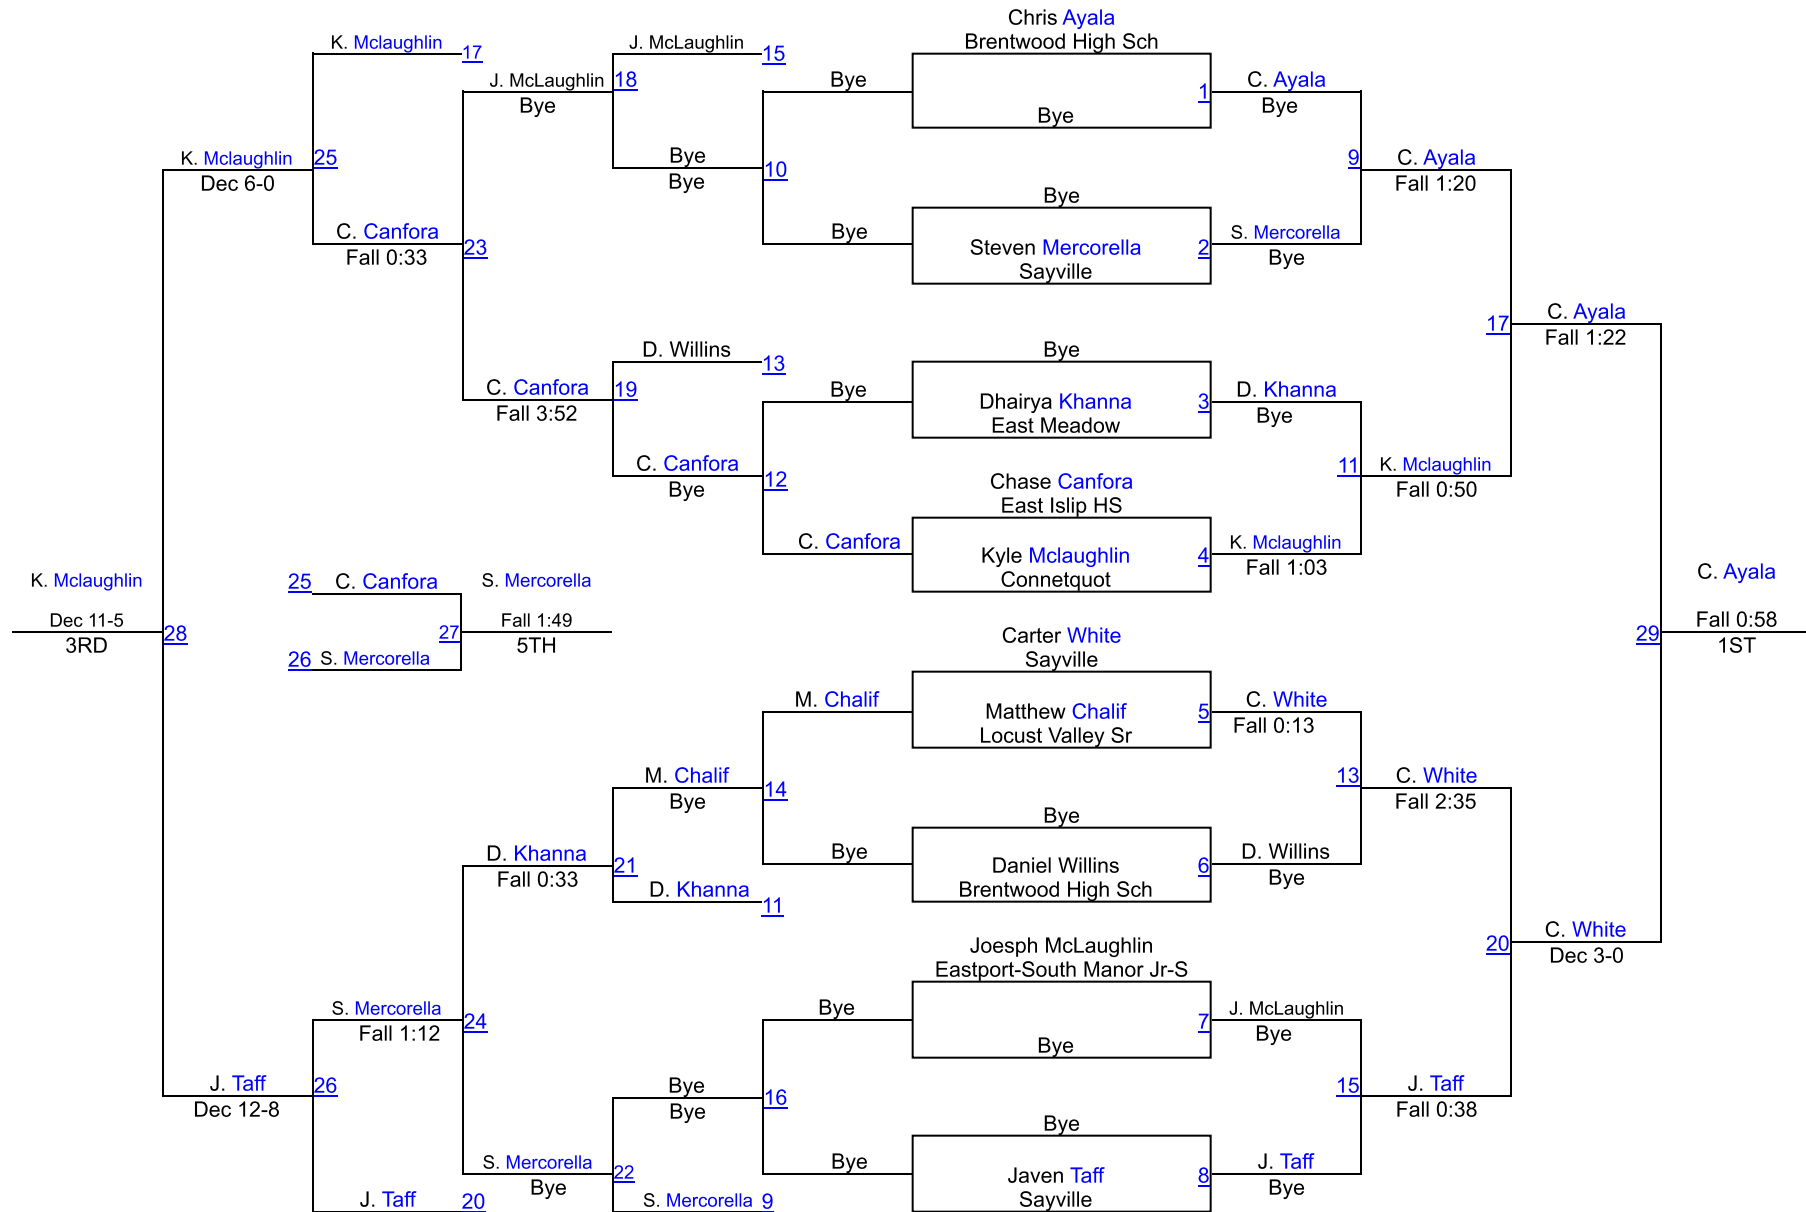

# Gray/Fitzgerald Holiday Tournament

# Gray/Fitzgerald Holiday Tournament

**Varsity 190**

# Gray/Fitzgerald Holiday Tournament

**Varsity 215**