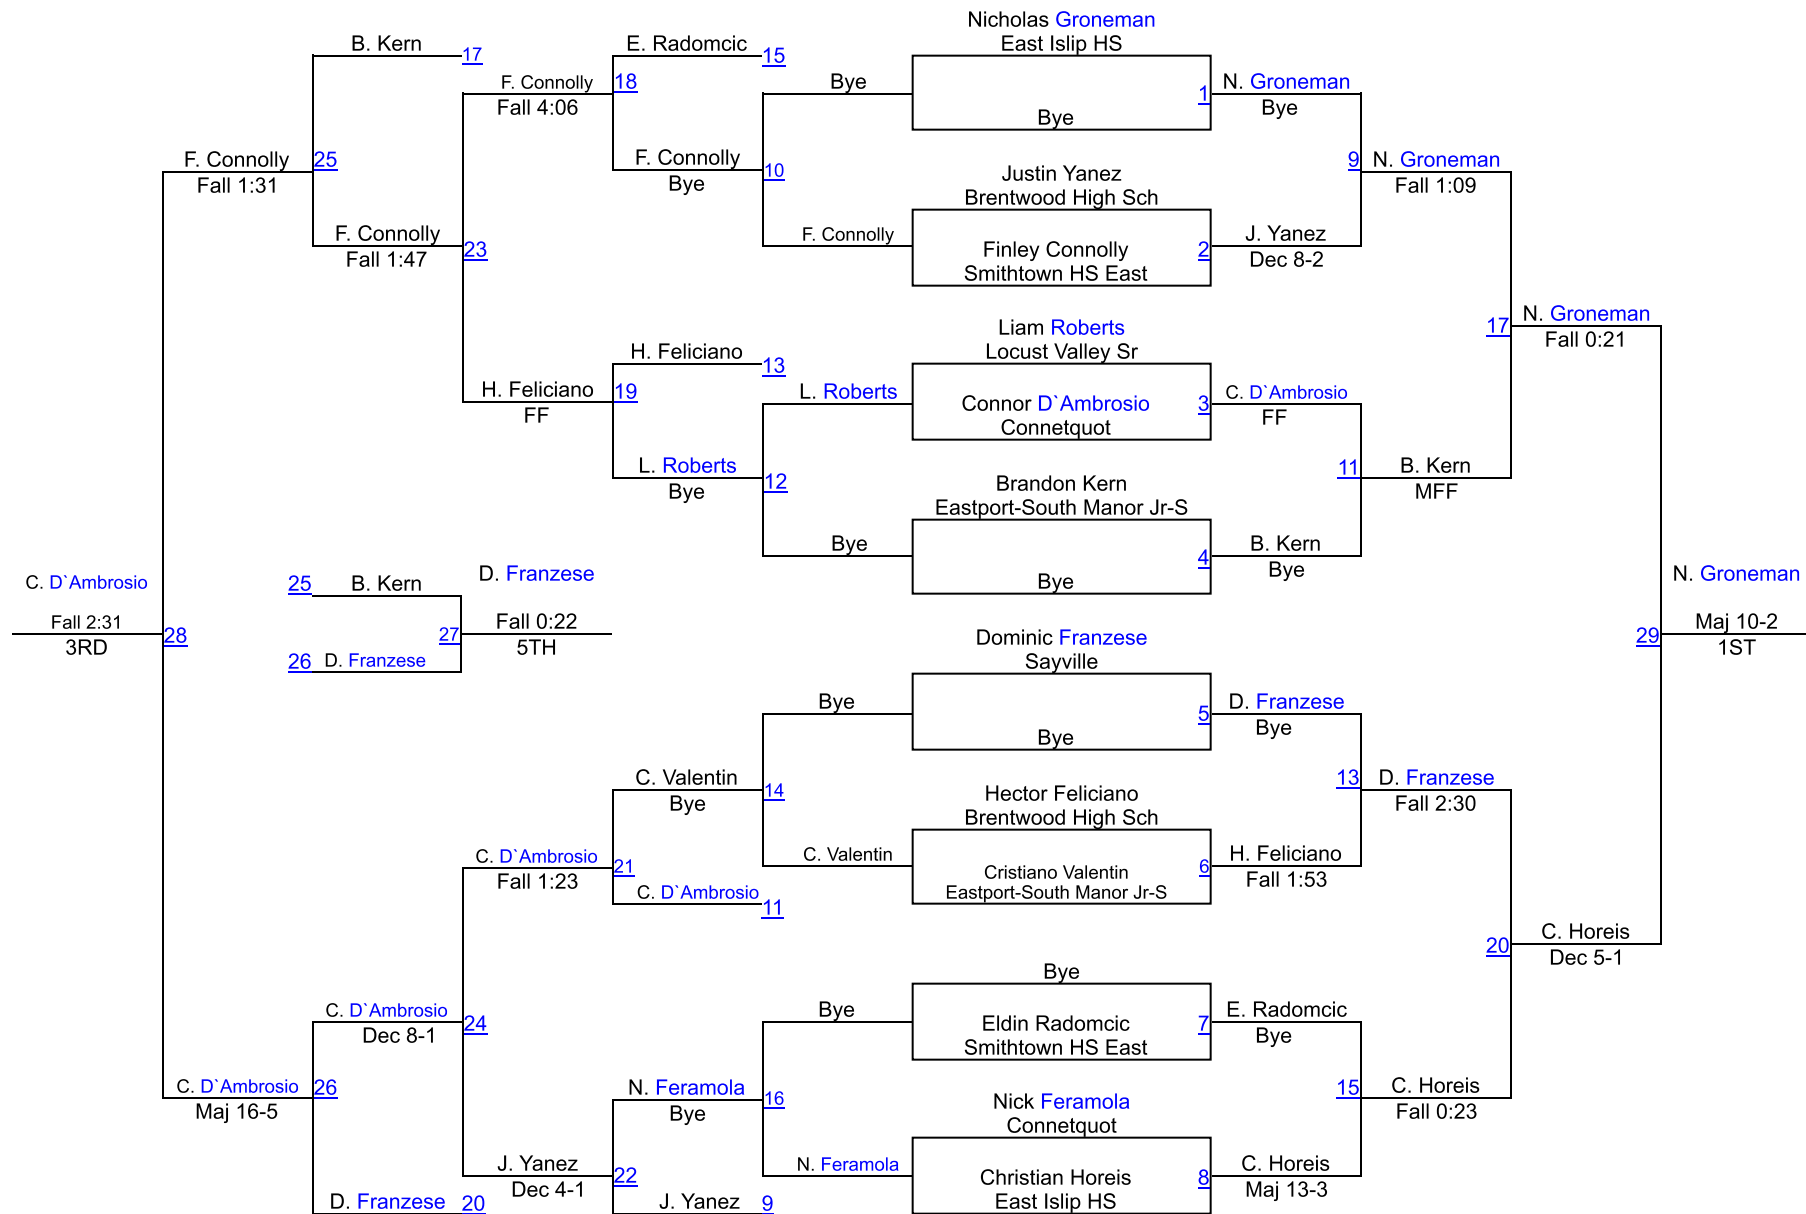

Gray/Fitzgerald Holiday Tournament

Varsity 190