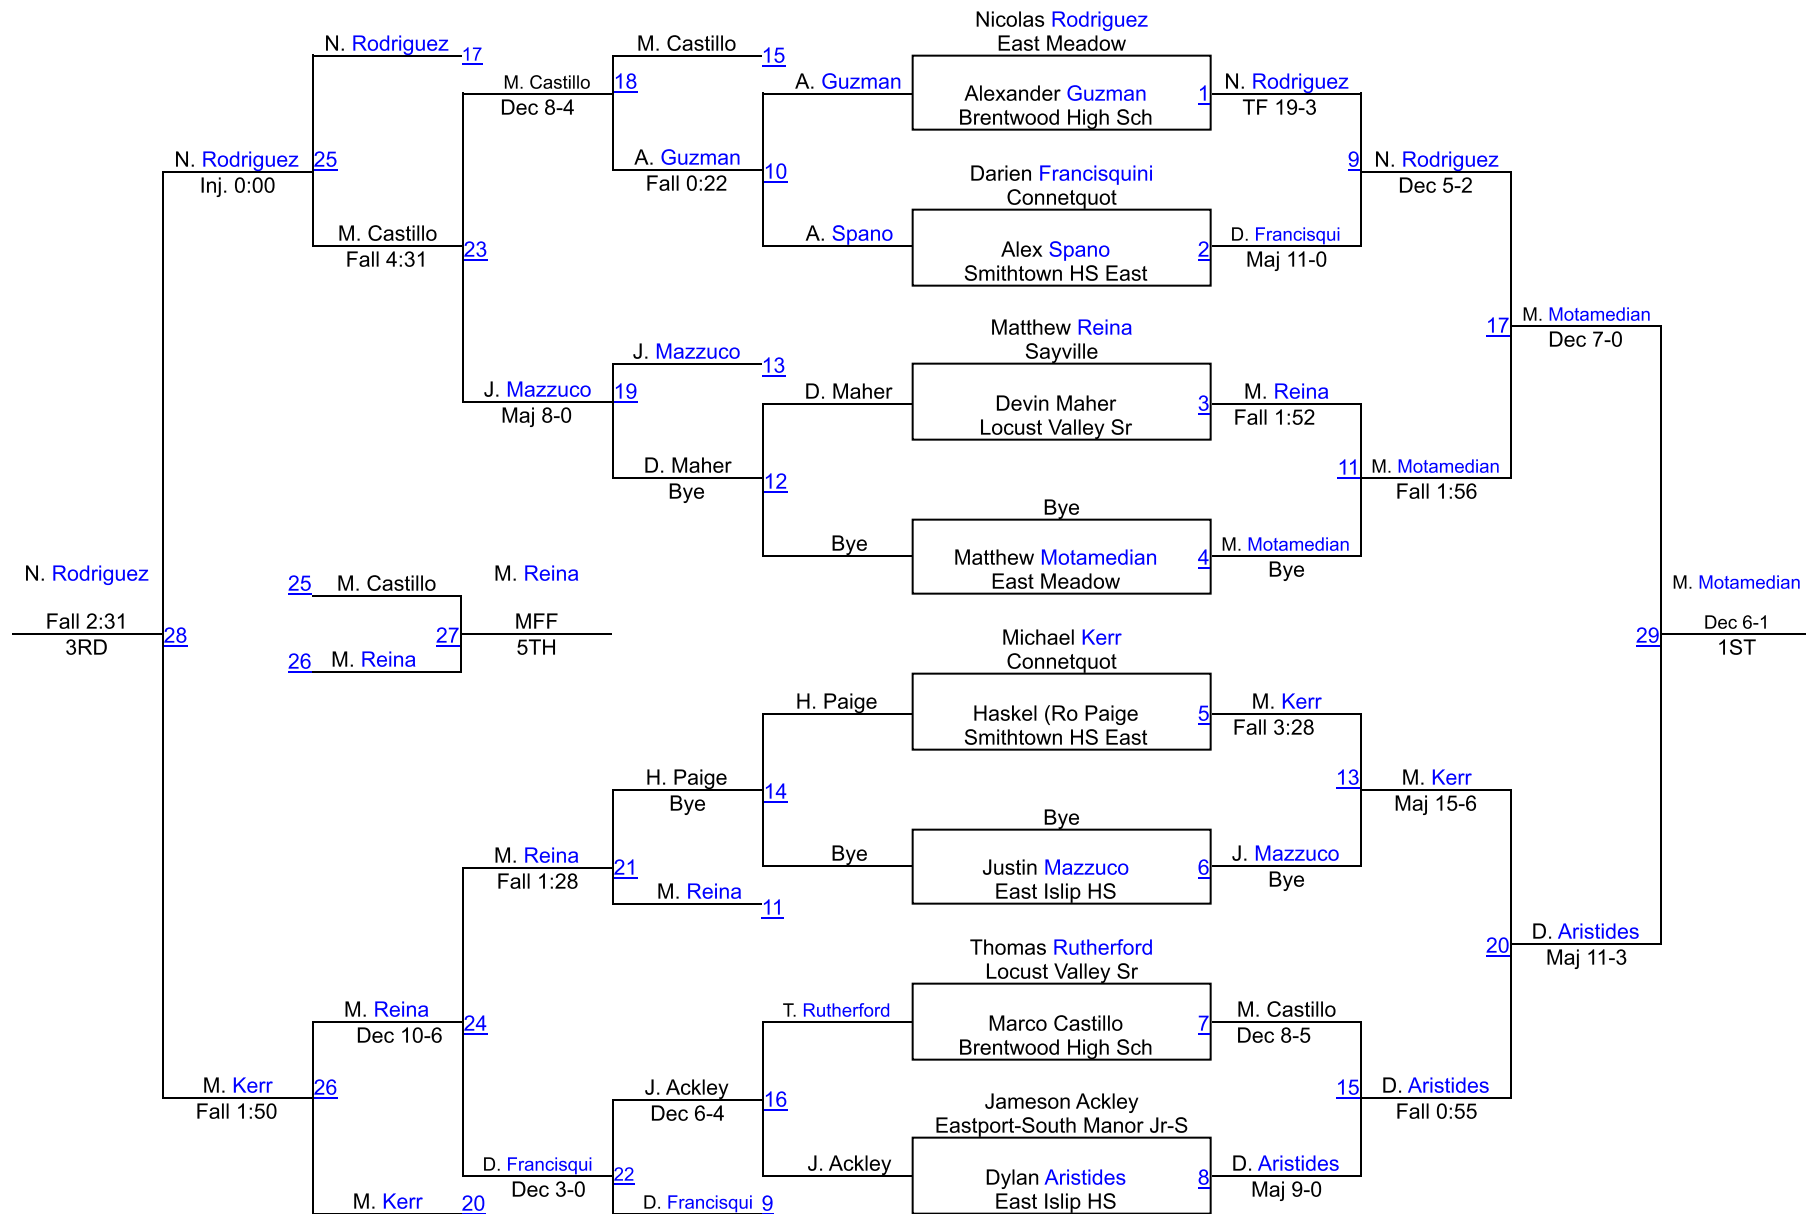

Gray/Fitzgerald Holiday Tournament

Varsity 131