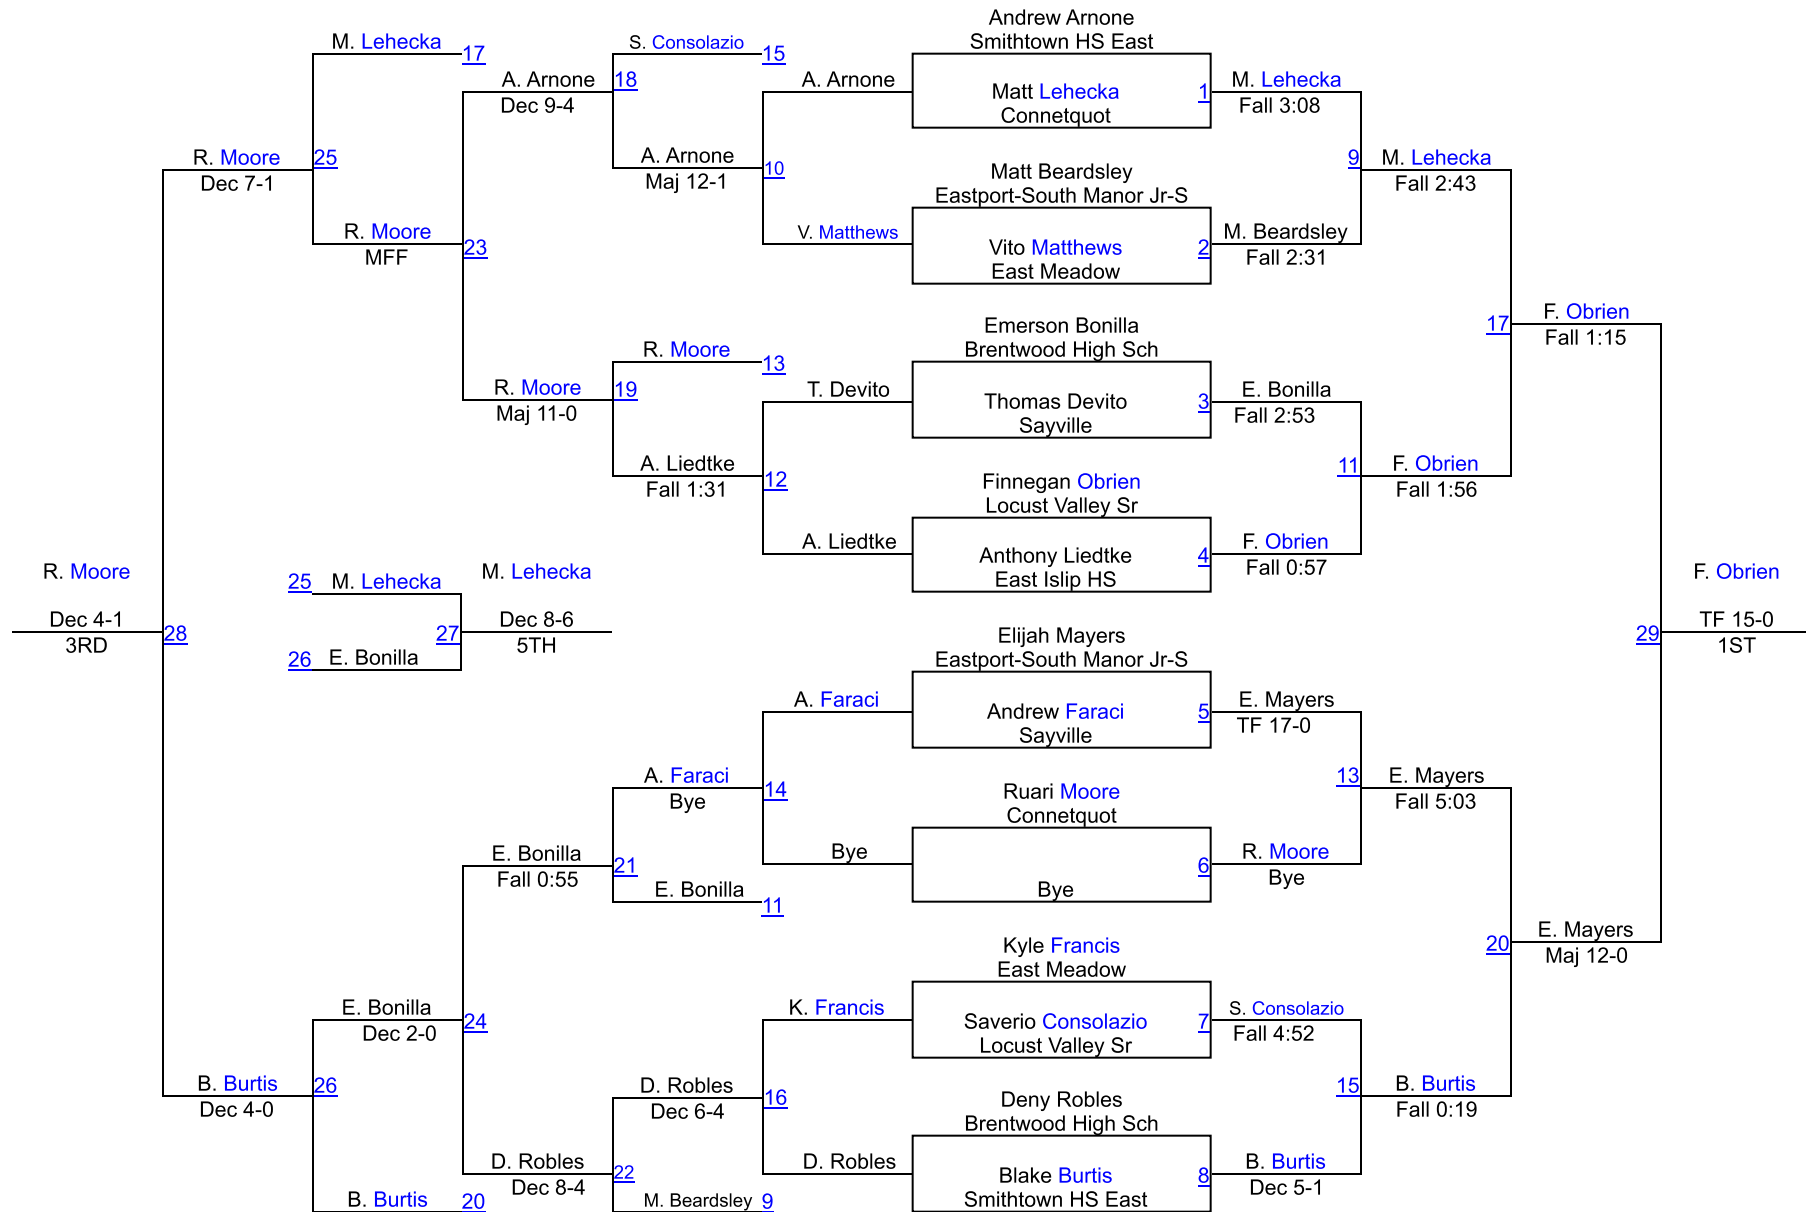

Gray/Fitzgerald Holiday Tournament

Varsity 124