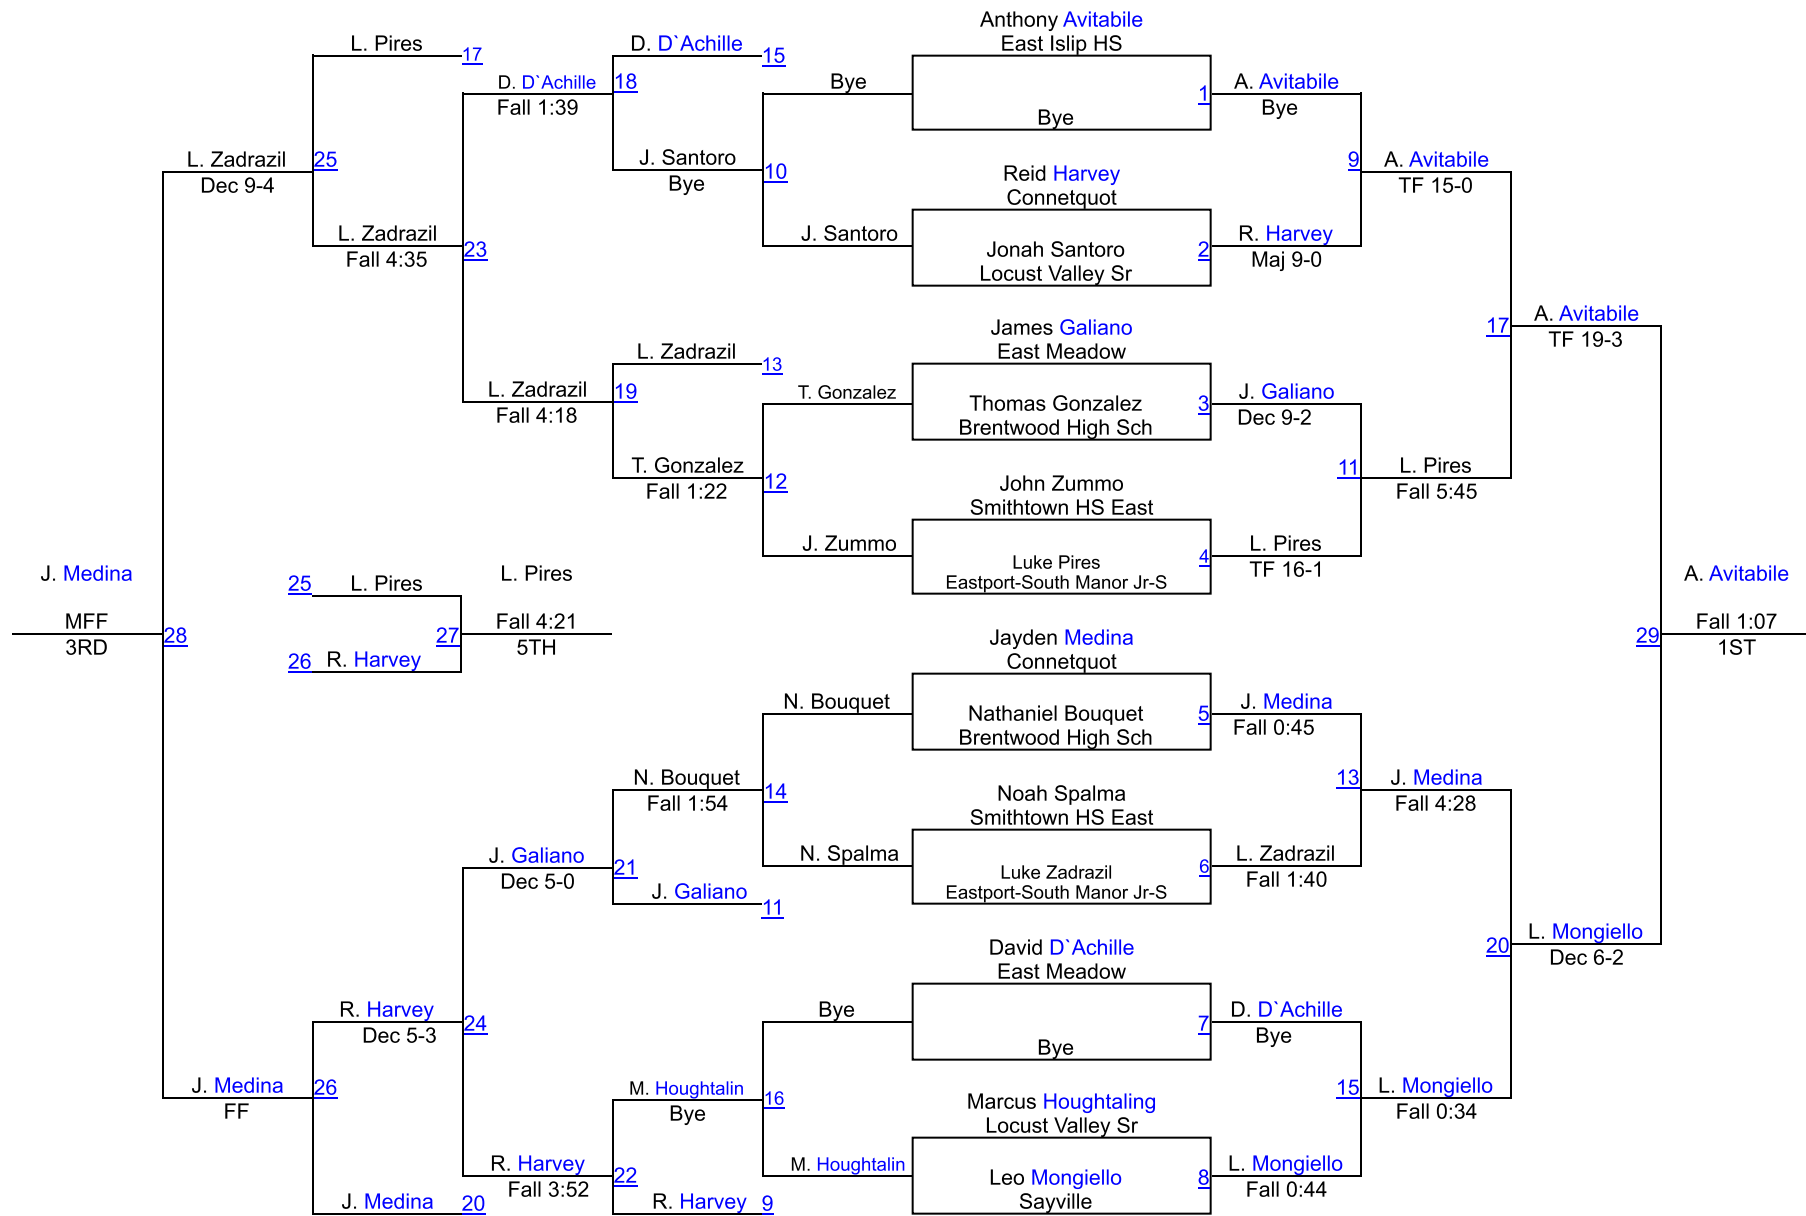

Gray/Fitzgerald Holiday Tournament

Varsity 145