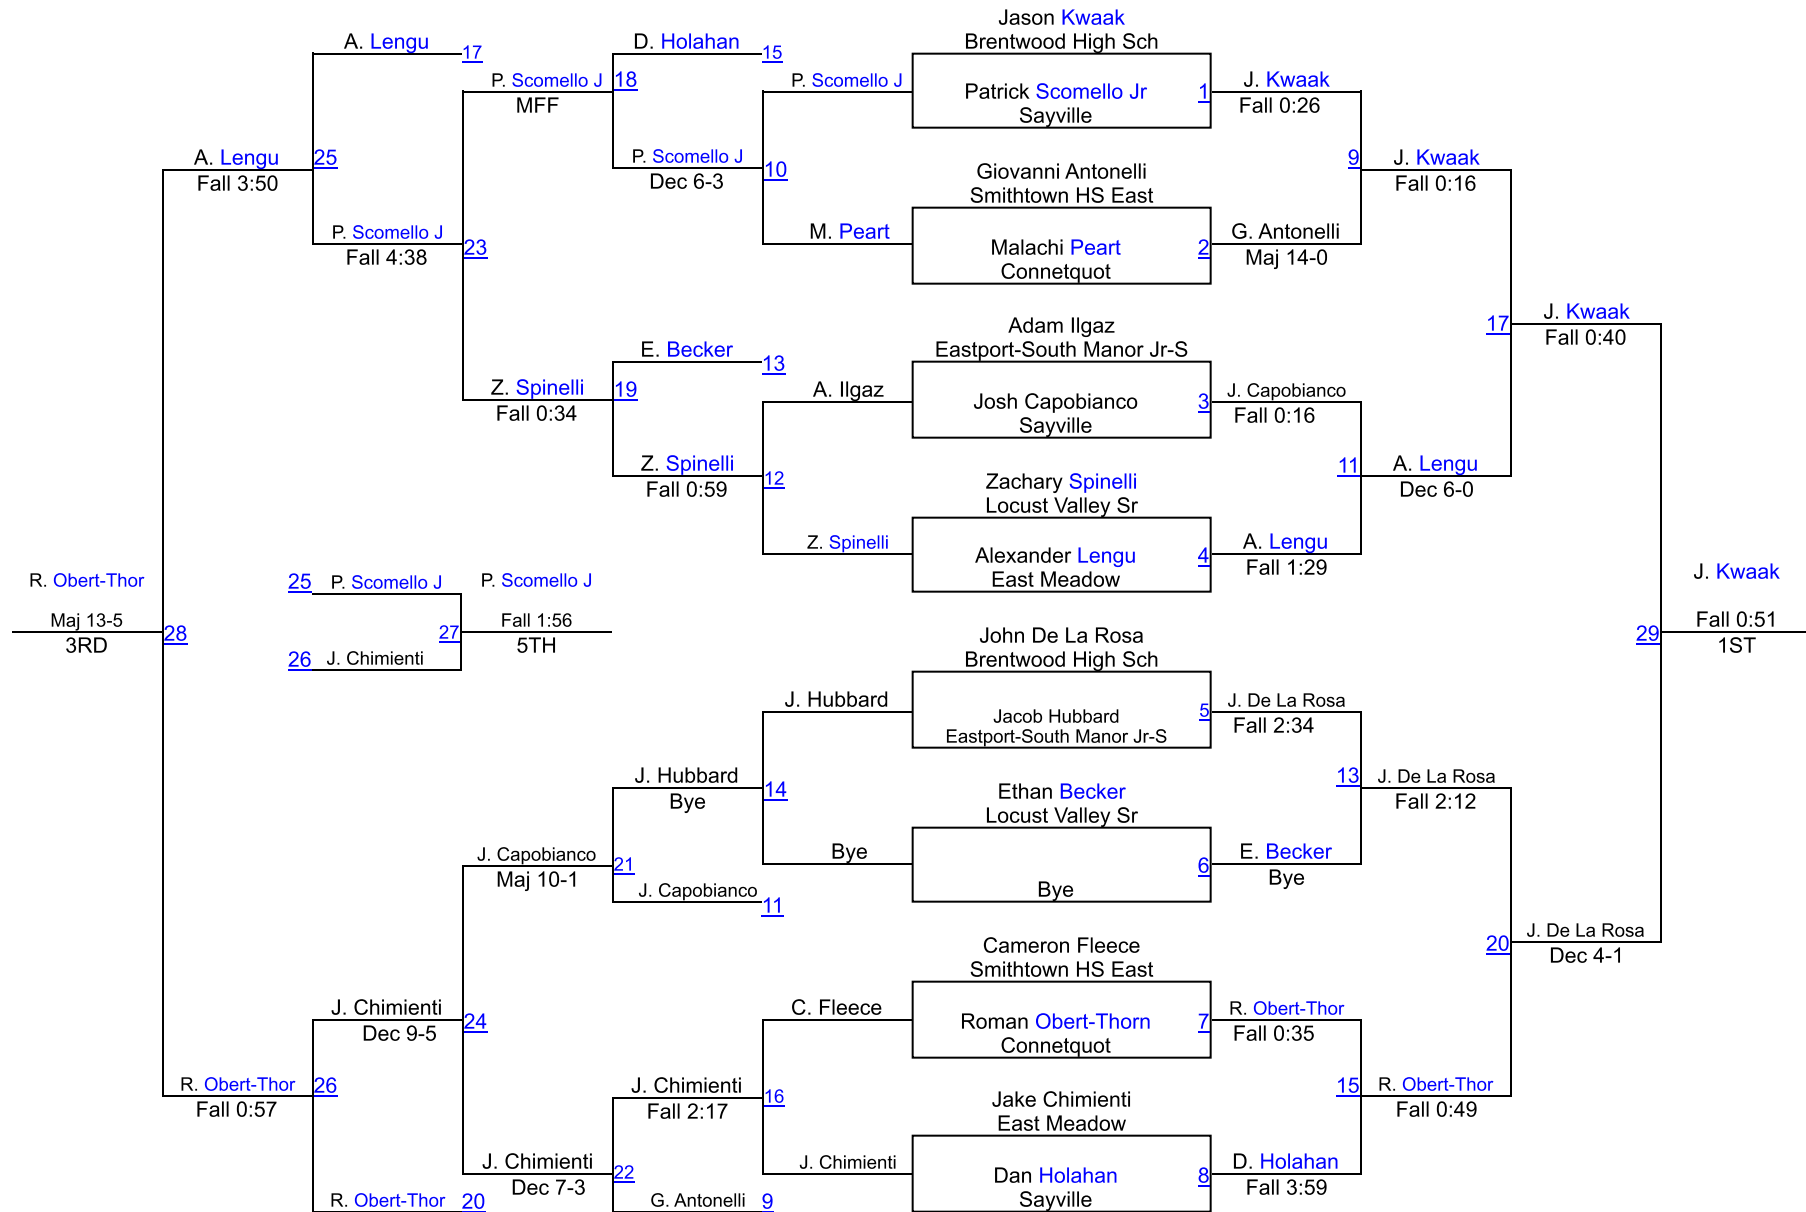

Gray/Fitzgerald Holiday Tournament

Varsity 152