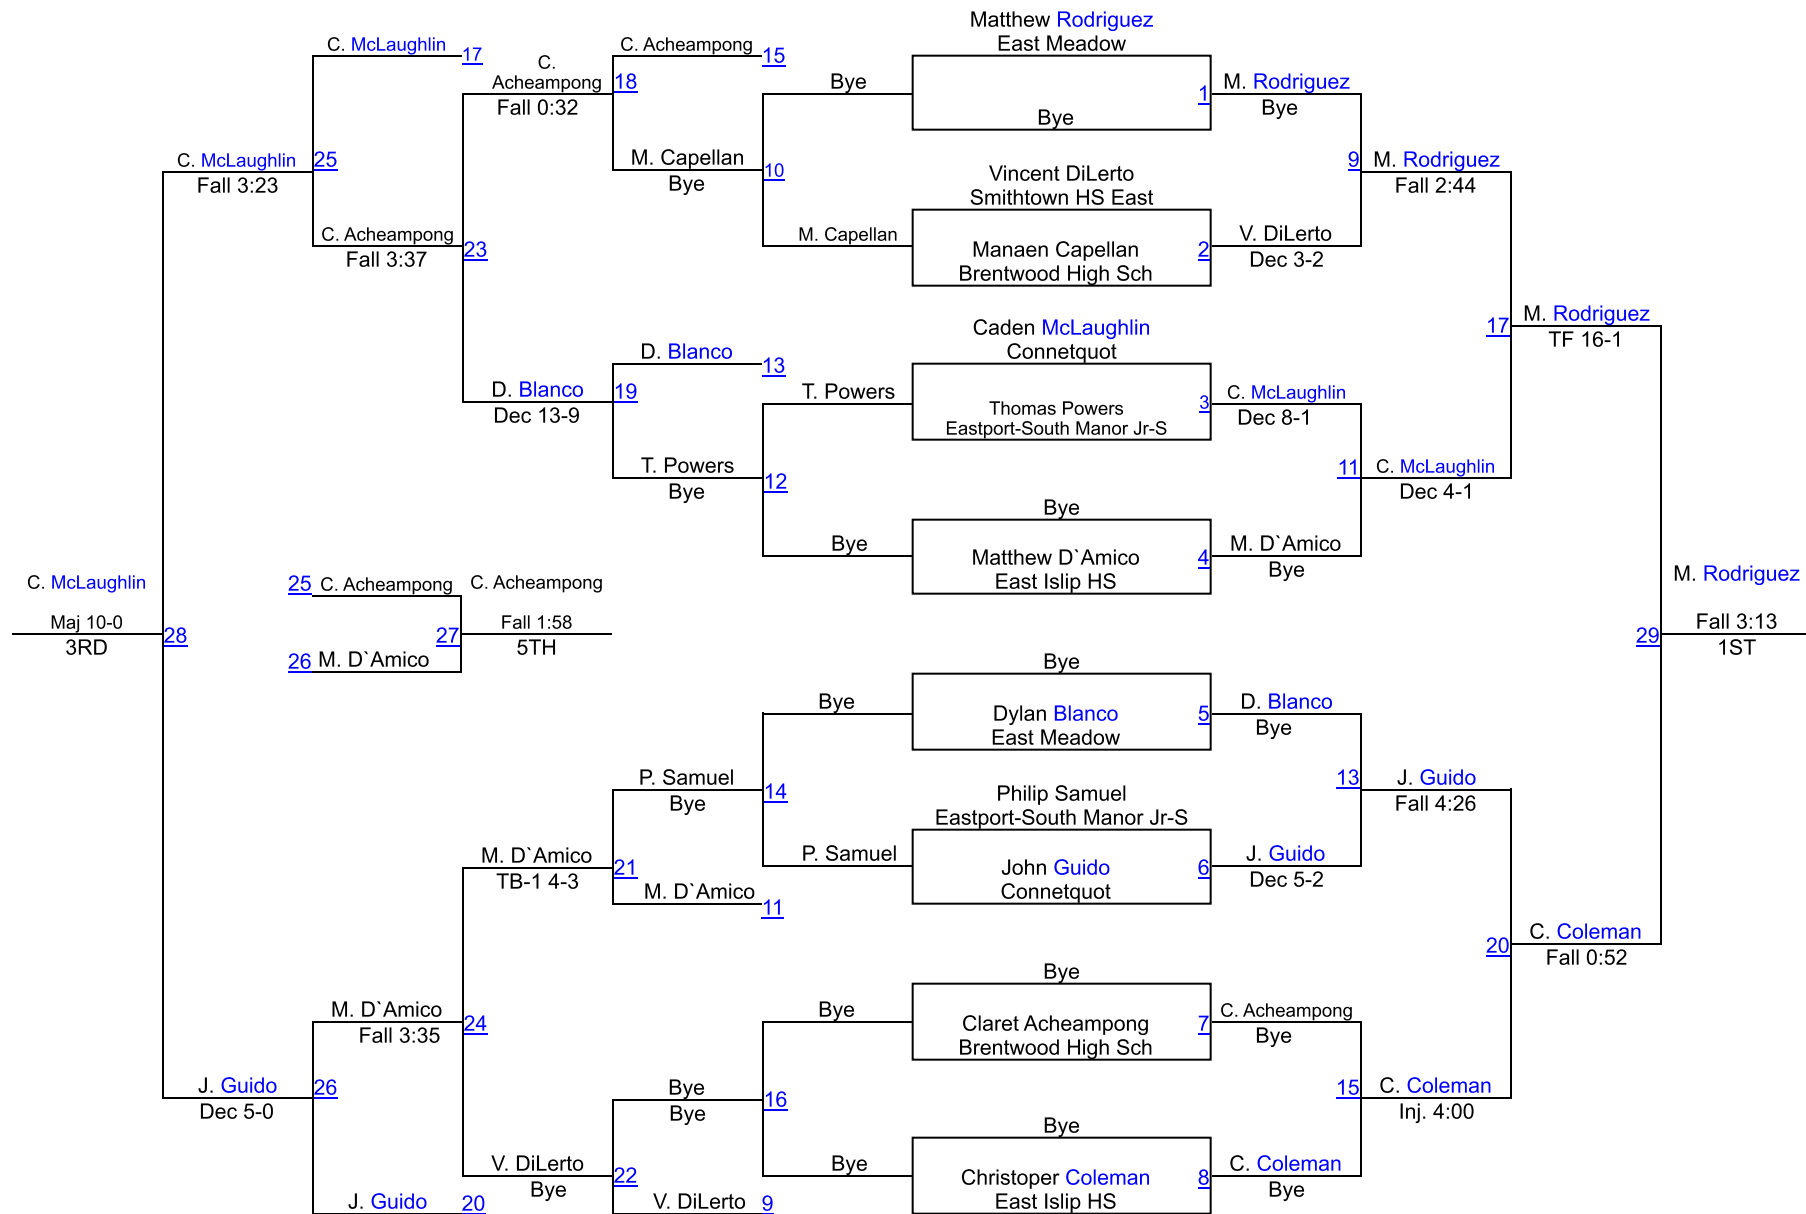

Gray/Fitzgerald Holiday Tournament

Varsity 170