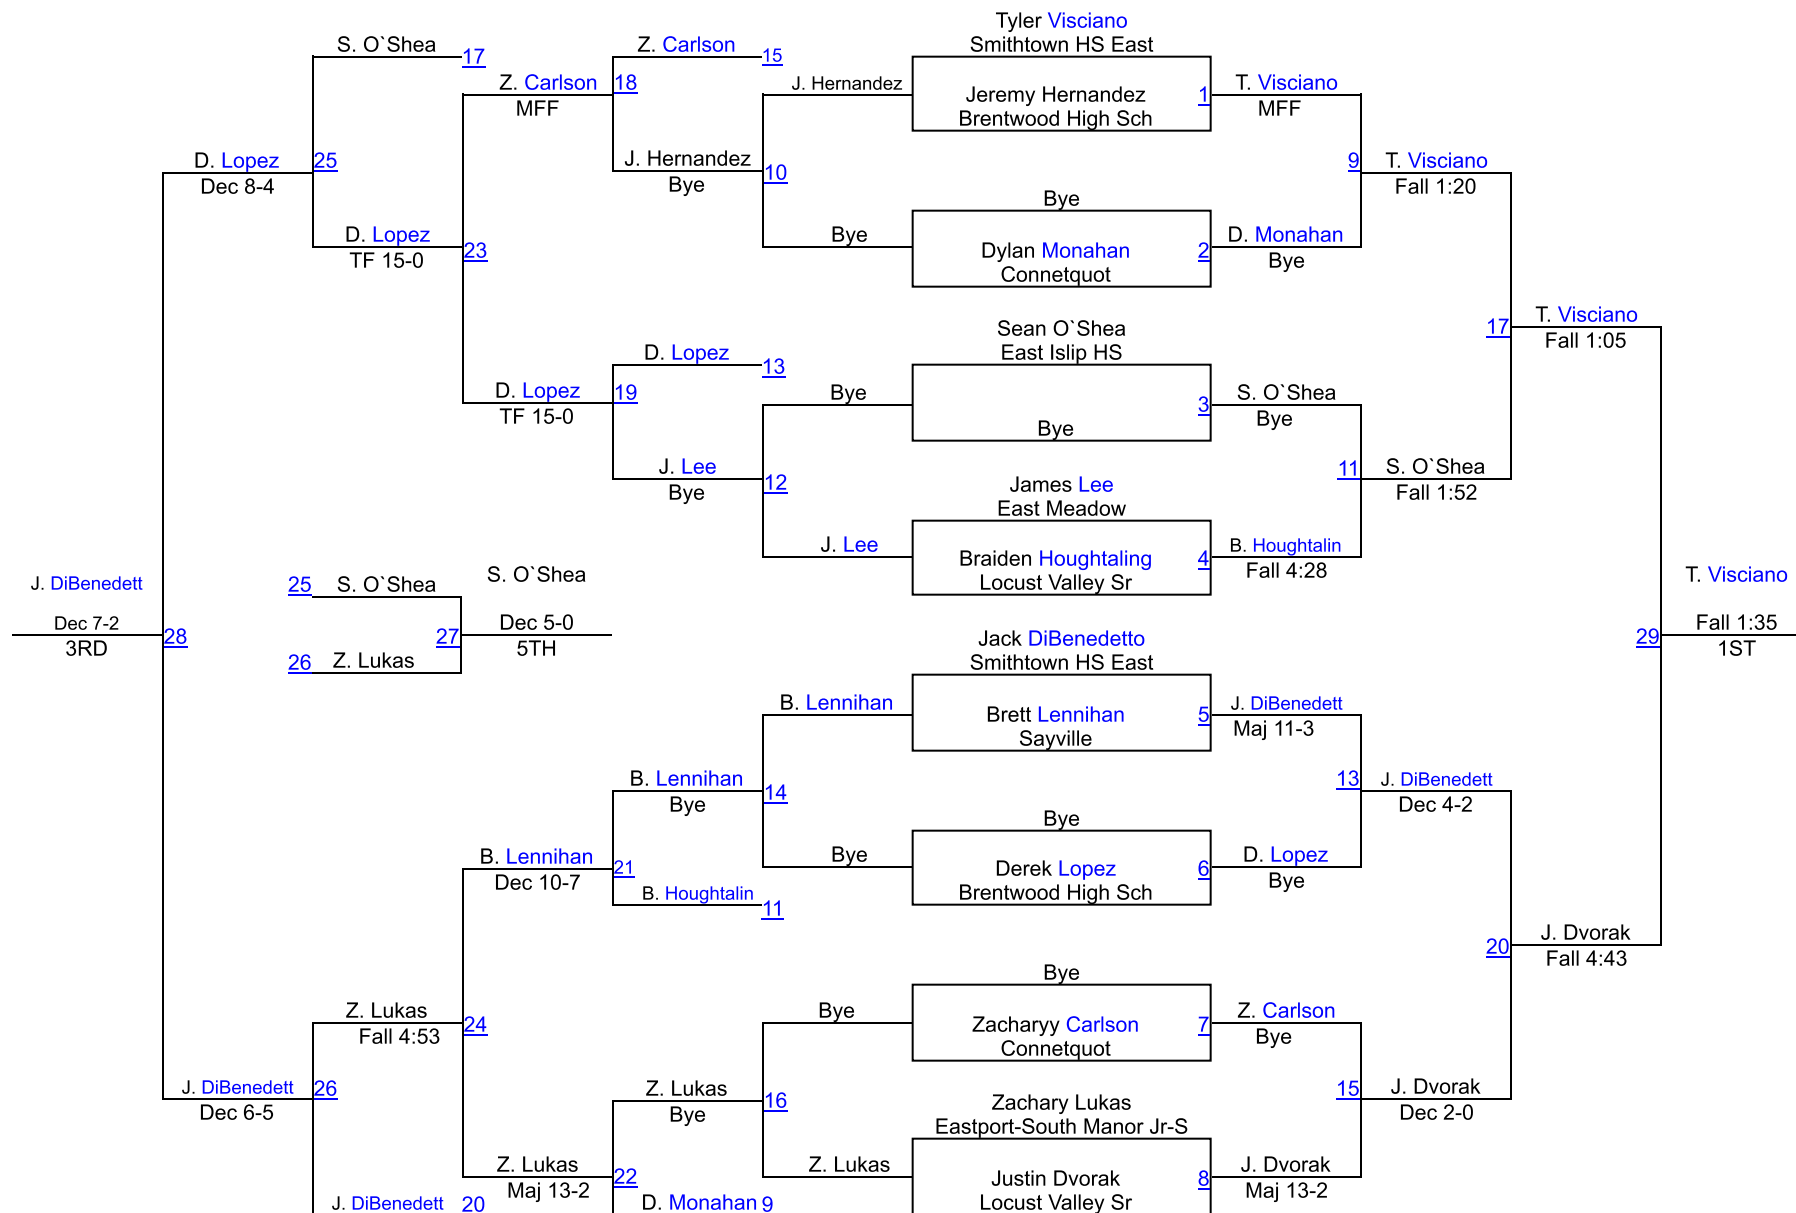

Gray/Fitzgerald Holiday Tournament

Varsity 138