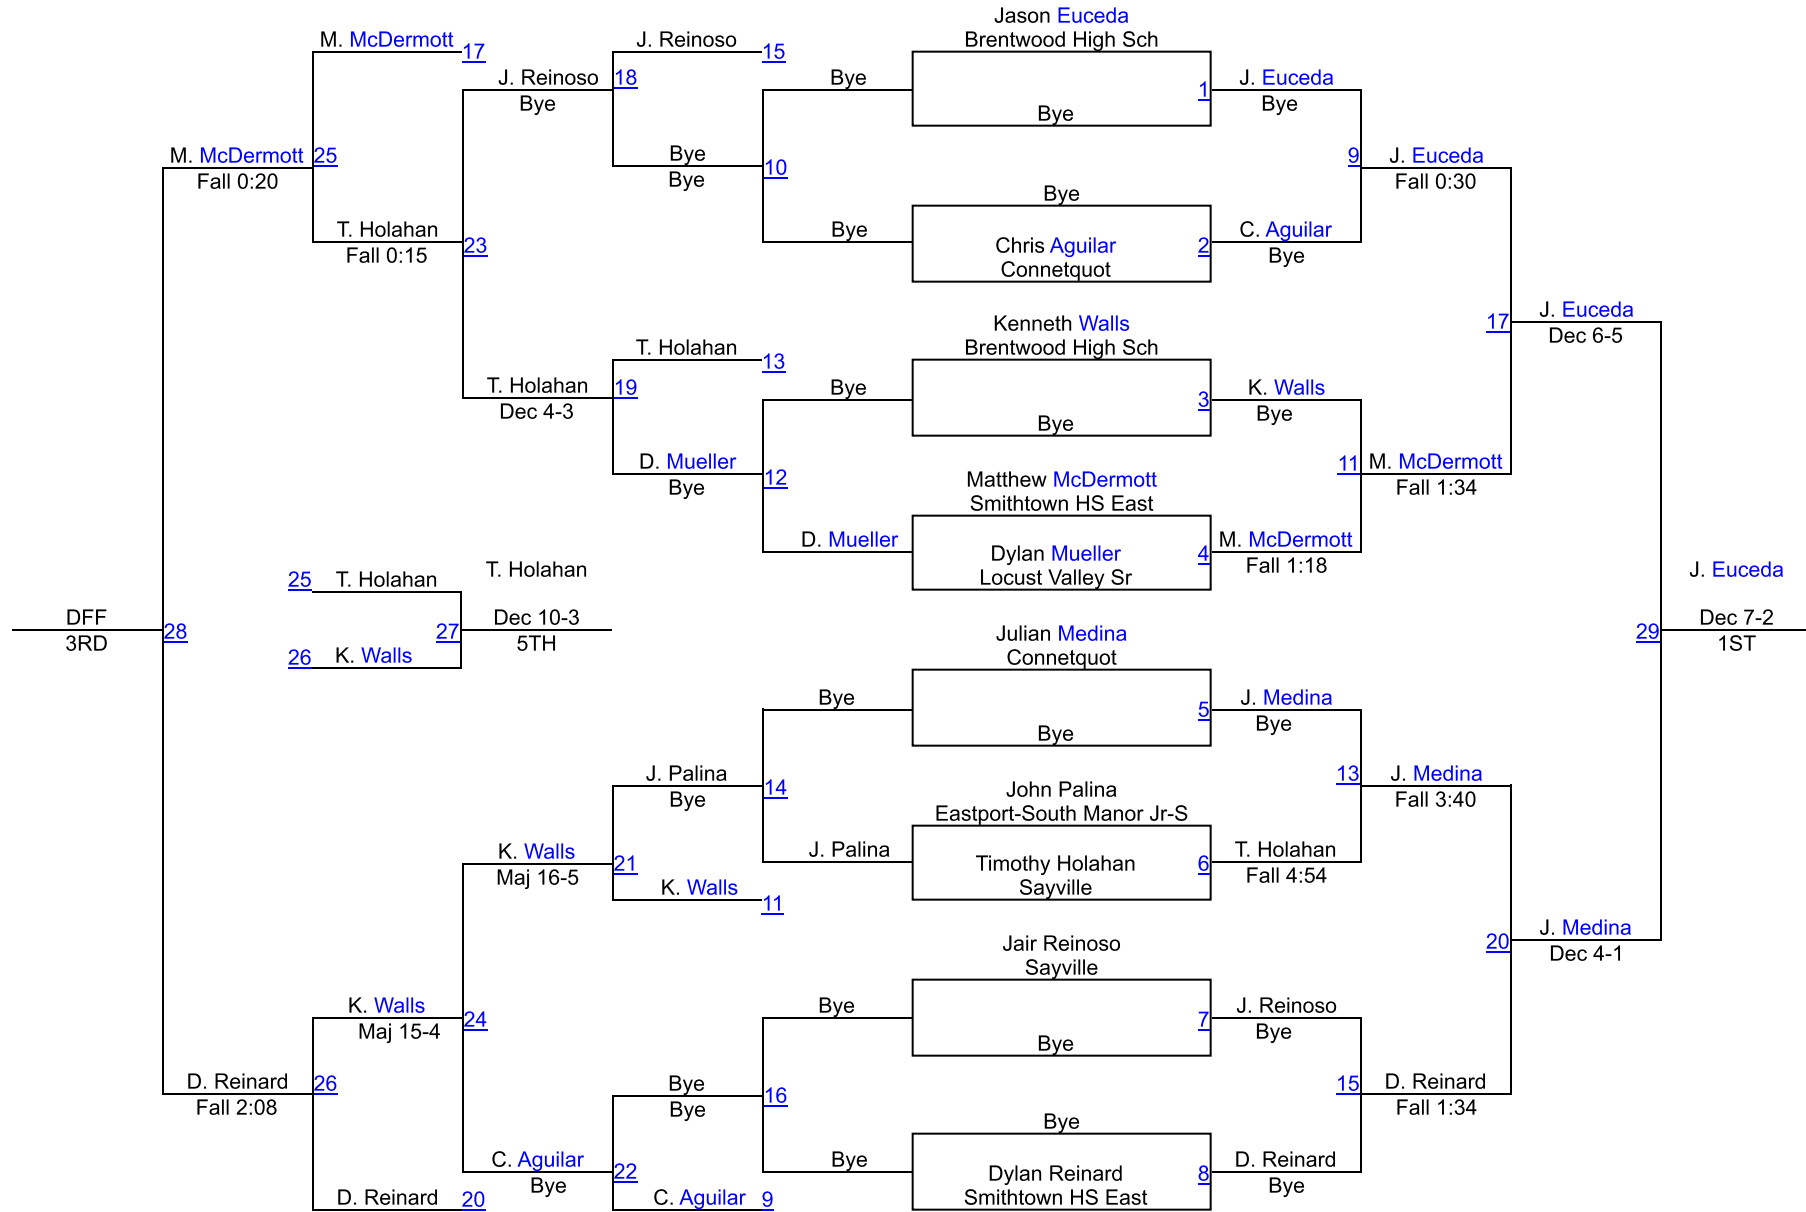

# Gray/Fitzgerald Holiday Tournament

**Varsity 116**