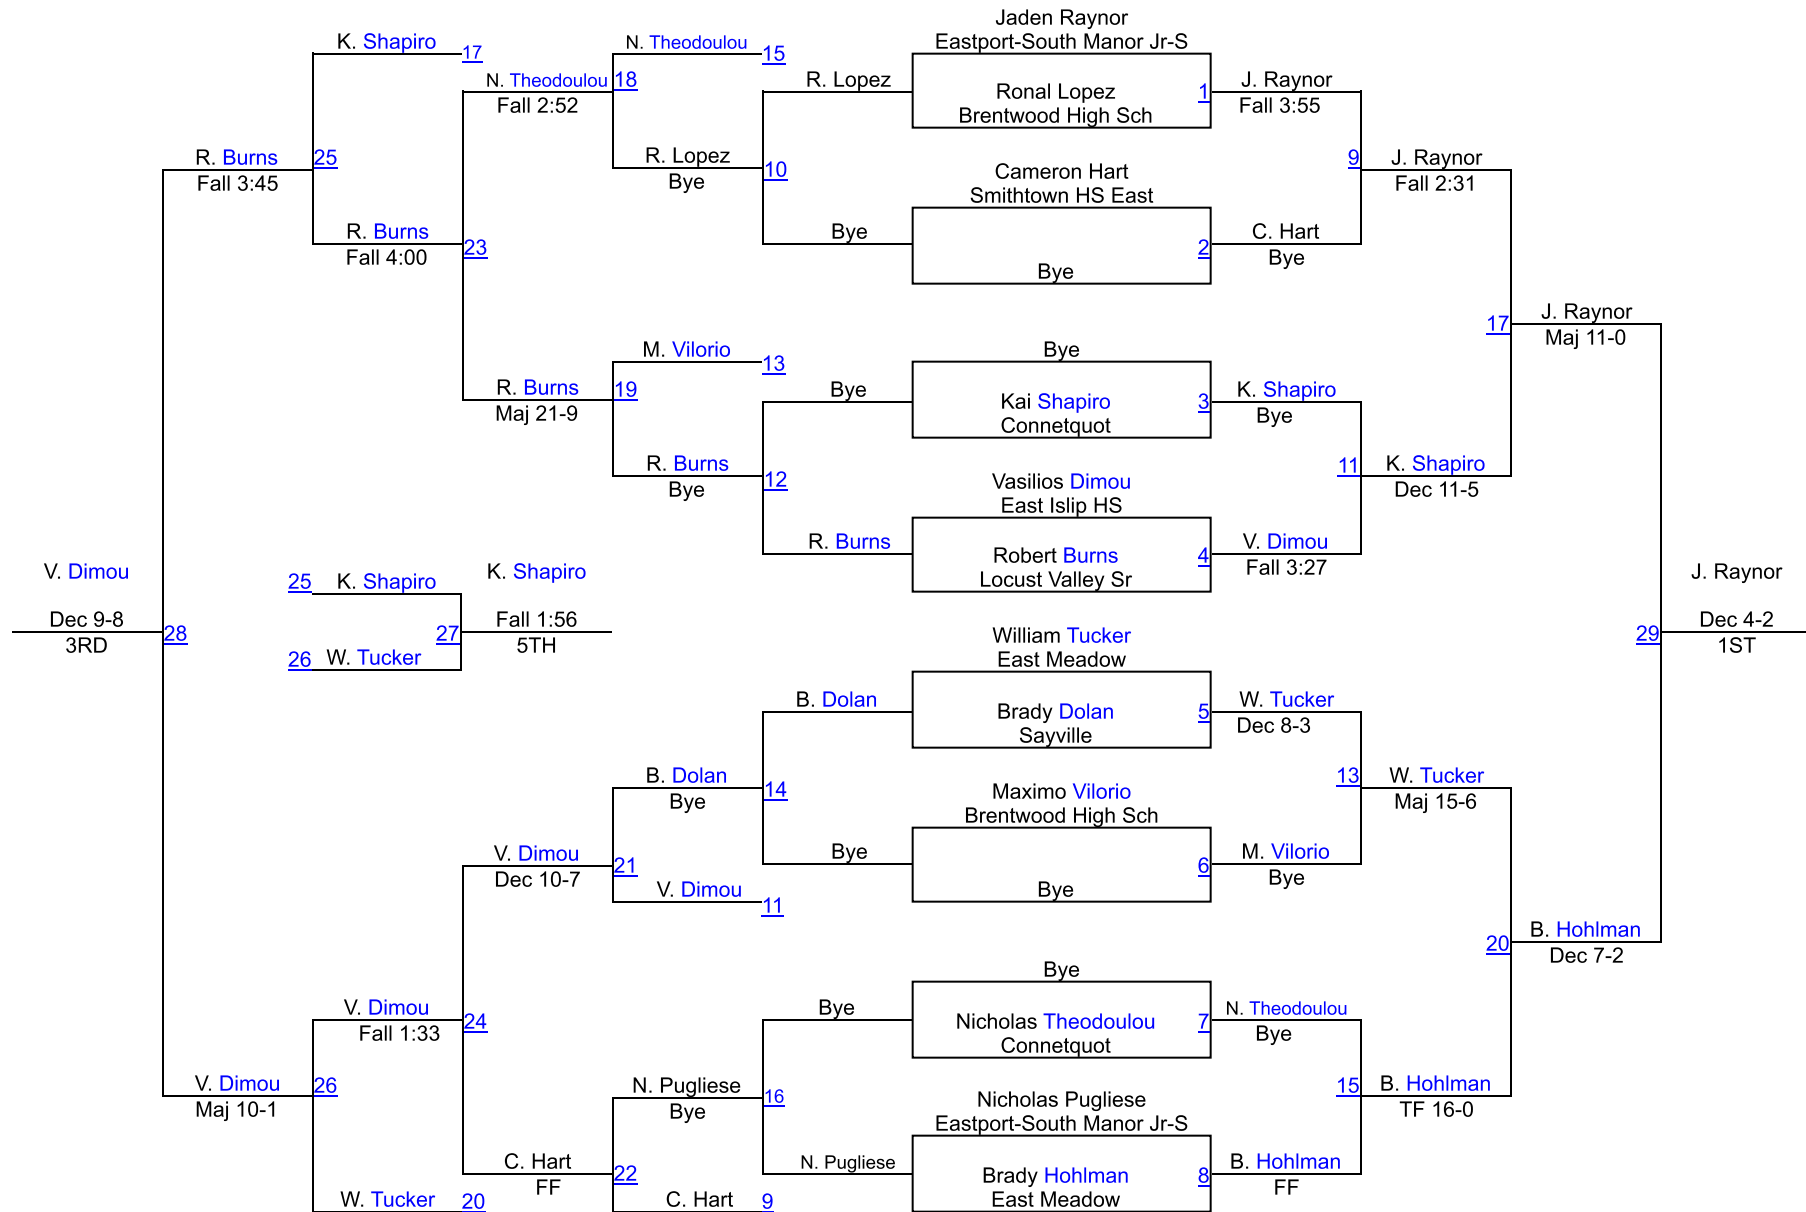

Gray/Fitzgerald Holiday Tournament

Varsity 160