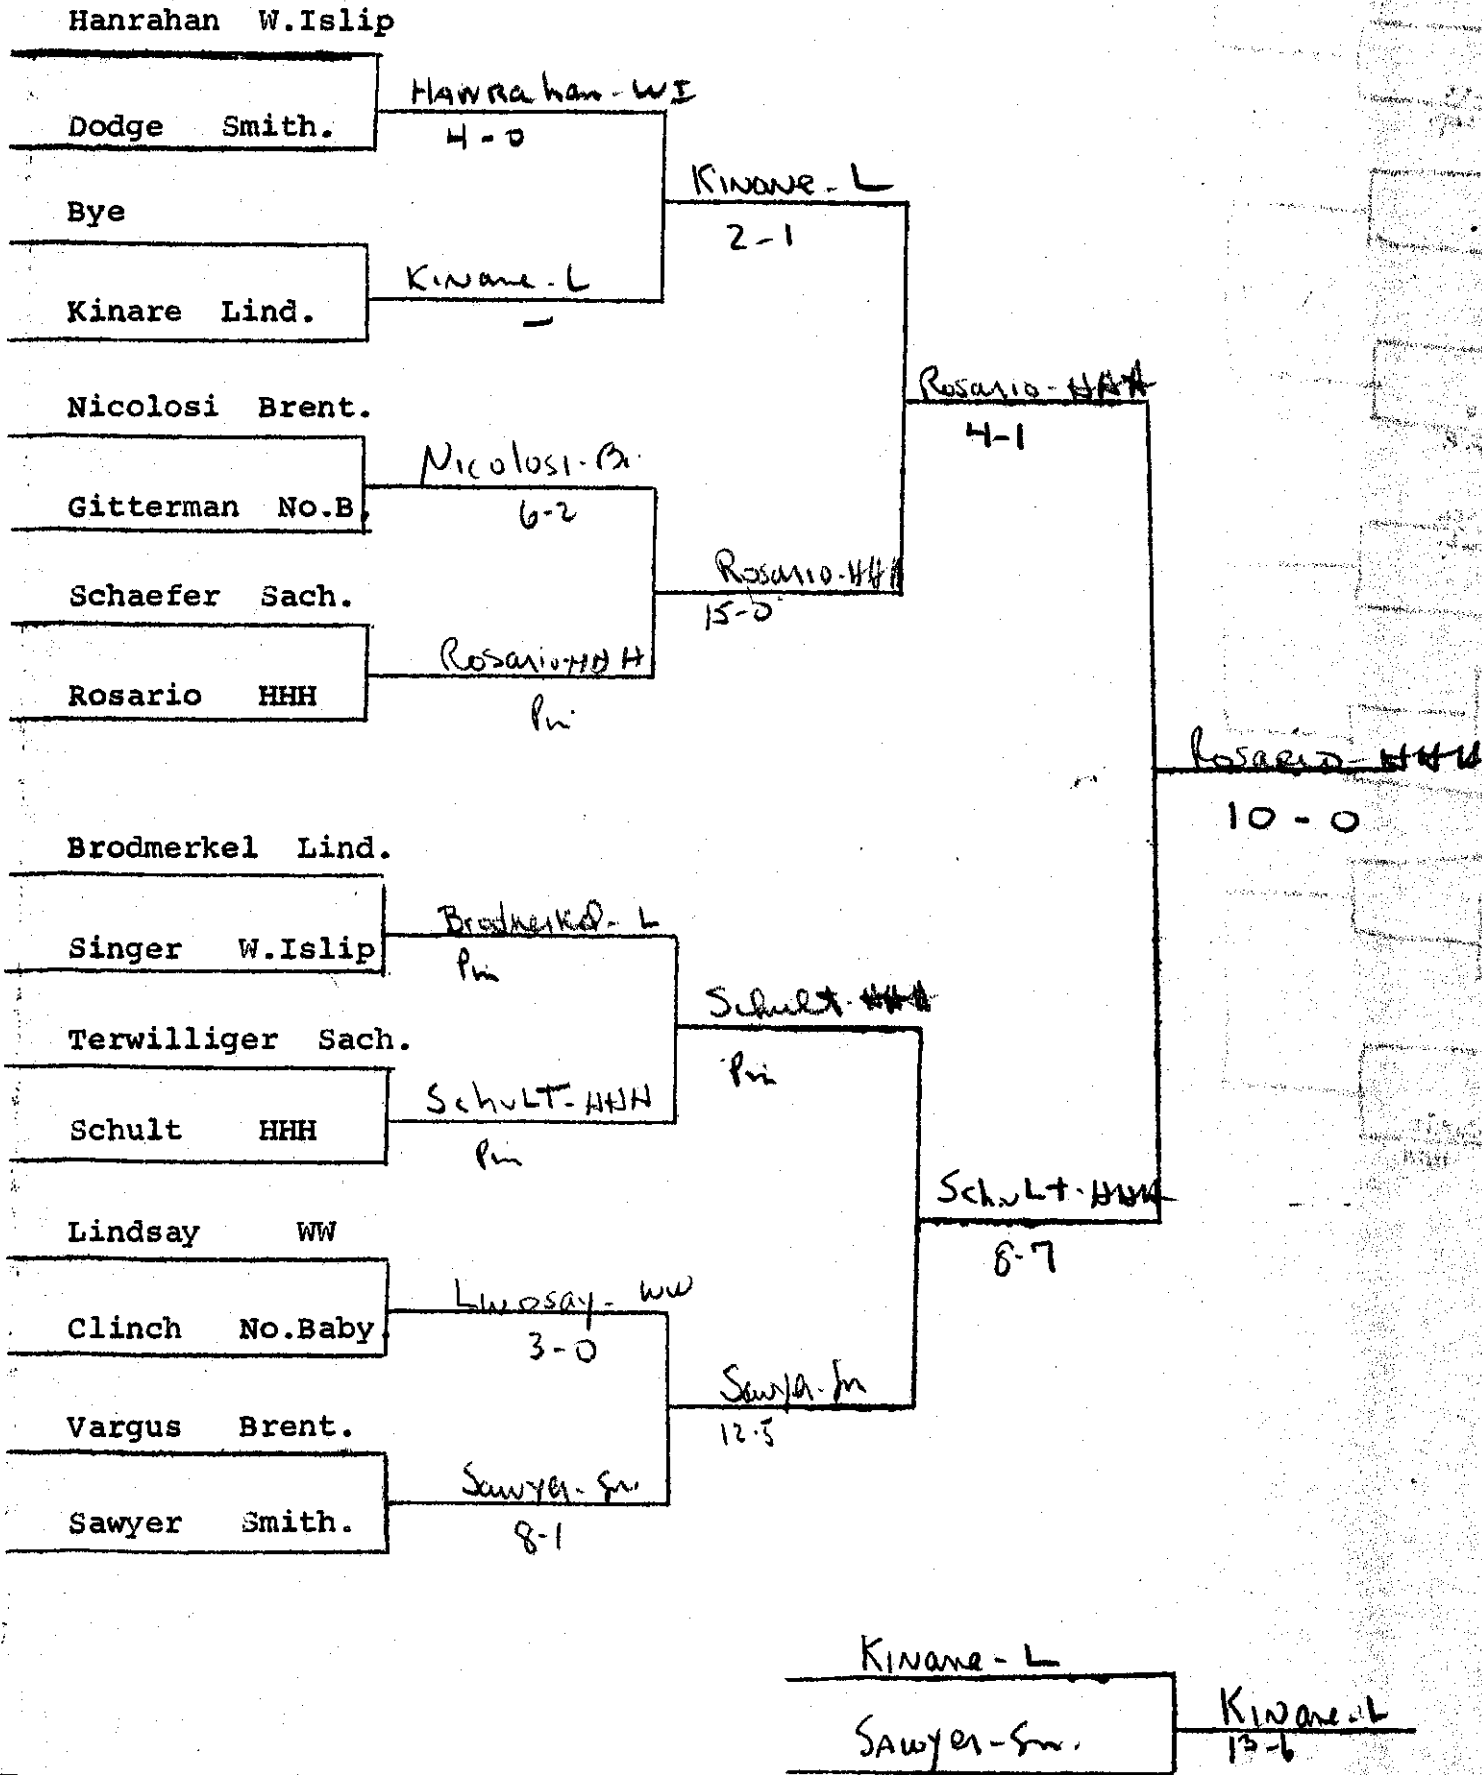

1973 League I Wrestling Tournament

98 lb. class

At Smithtown (East) High School

1973 League I Wrestling Tournament

108 lb. class

Meringola S. Hunt.

115 lb. class

| | |
|-----------|-----------|
| Engleman | Linden. |
| Rosario | HHH |
| Behensky | W W |
| Davidson | Sachem |
| Verdillo | W. Islip |
| Emerson | No. Baby. |
| DeRuvo | Brent. |
| Ewing | Smith. |
| Hill | W. Islip |
| Rodrigues | Smith. |
| Warren | Sach. |
| McLelose | No. Baby. |
| DiLiello | HHH |
| Ferraro | Lind. |
| Bye | |
| Rodriguez | Brent. |