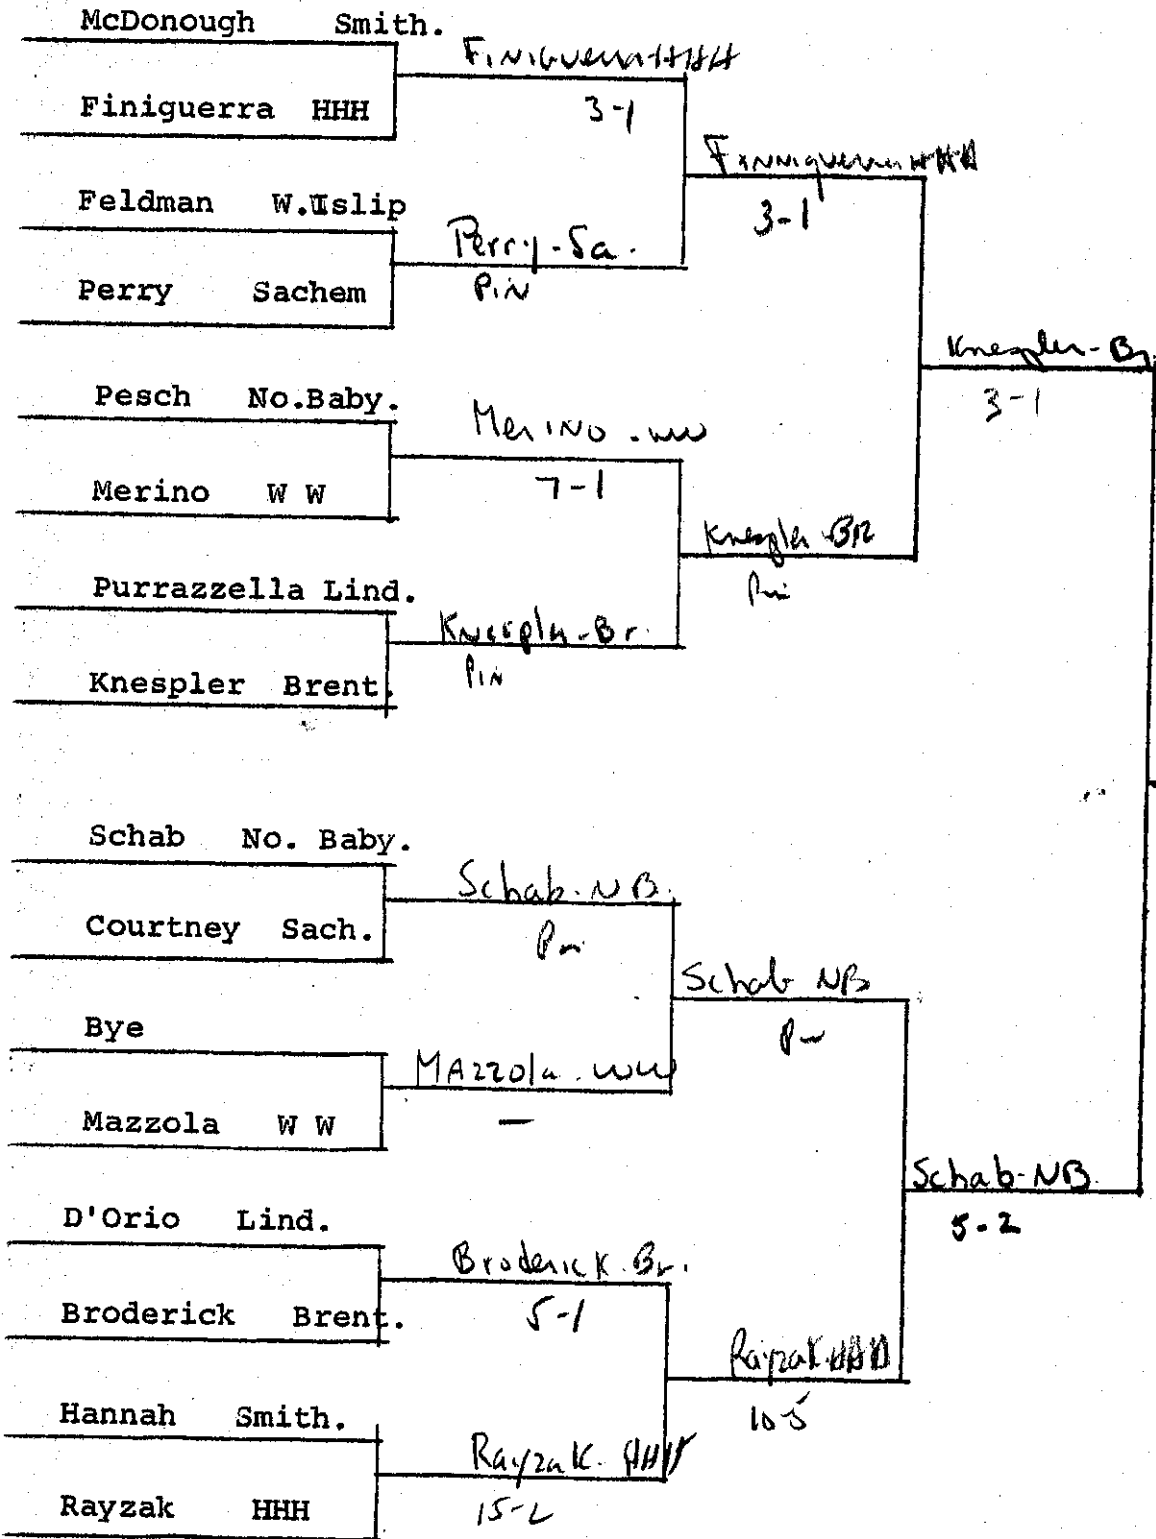

Knespler-Br. 6-3

Finiguerra HHH vs Rayzak HHH 3-0