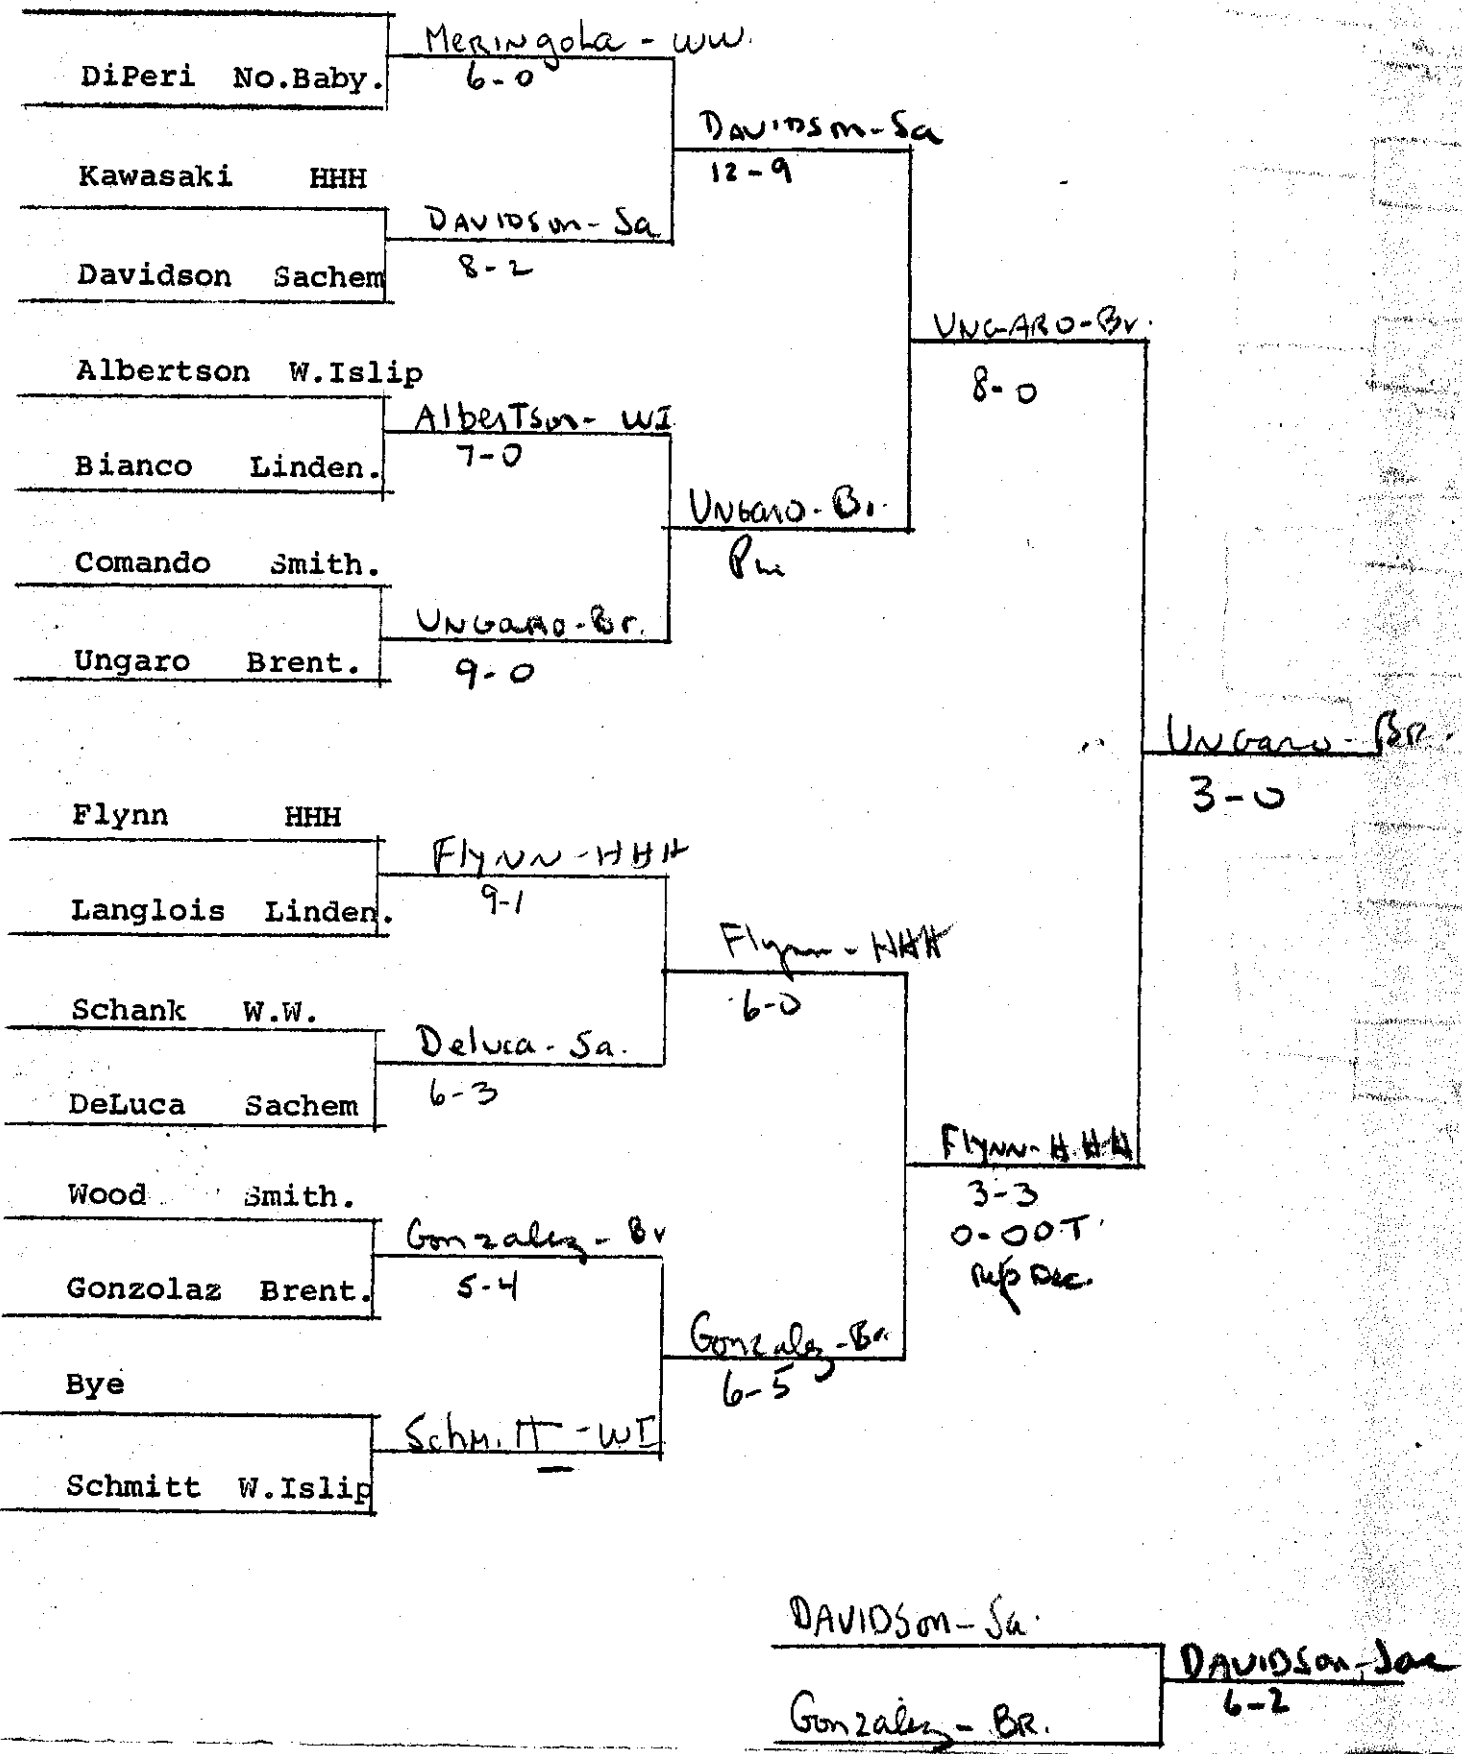

1973 League I Wrestling Tournament

98 lb. class

At Smithtown (East) High School

1973 League I Wrestling Tournament

108 lb. class

Meringola S. Hunt.

115 lb. class

| | |
|-----------|-----------|
| Engleman | Linden. |
| Rosario | HHH |
| Behensky | W W |
| Davidson | Sachem |
| Verdillo | W. Islip |
| Emerson | No. Baby. |
| DeRuvo | Brent. |
| Ewing | Smith. |
| Hill | W. Islip |
| Rodrigues | Smith. |
| Warren | Sach. |
| McLelose | No. Baby. |
| DiLiello | HHH |
| Ferraro | Lind. |
| Bye | |
| Rodriguez | Brent. |