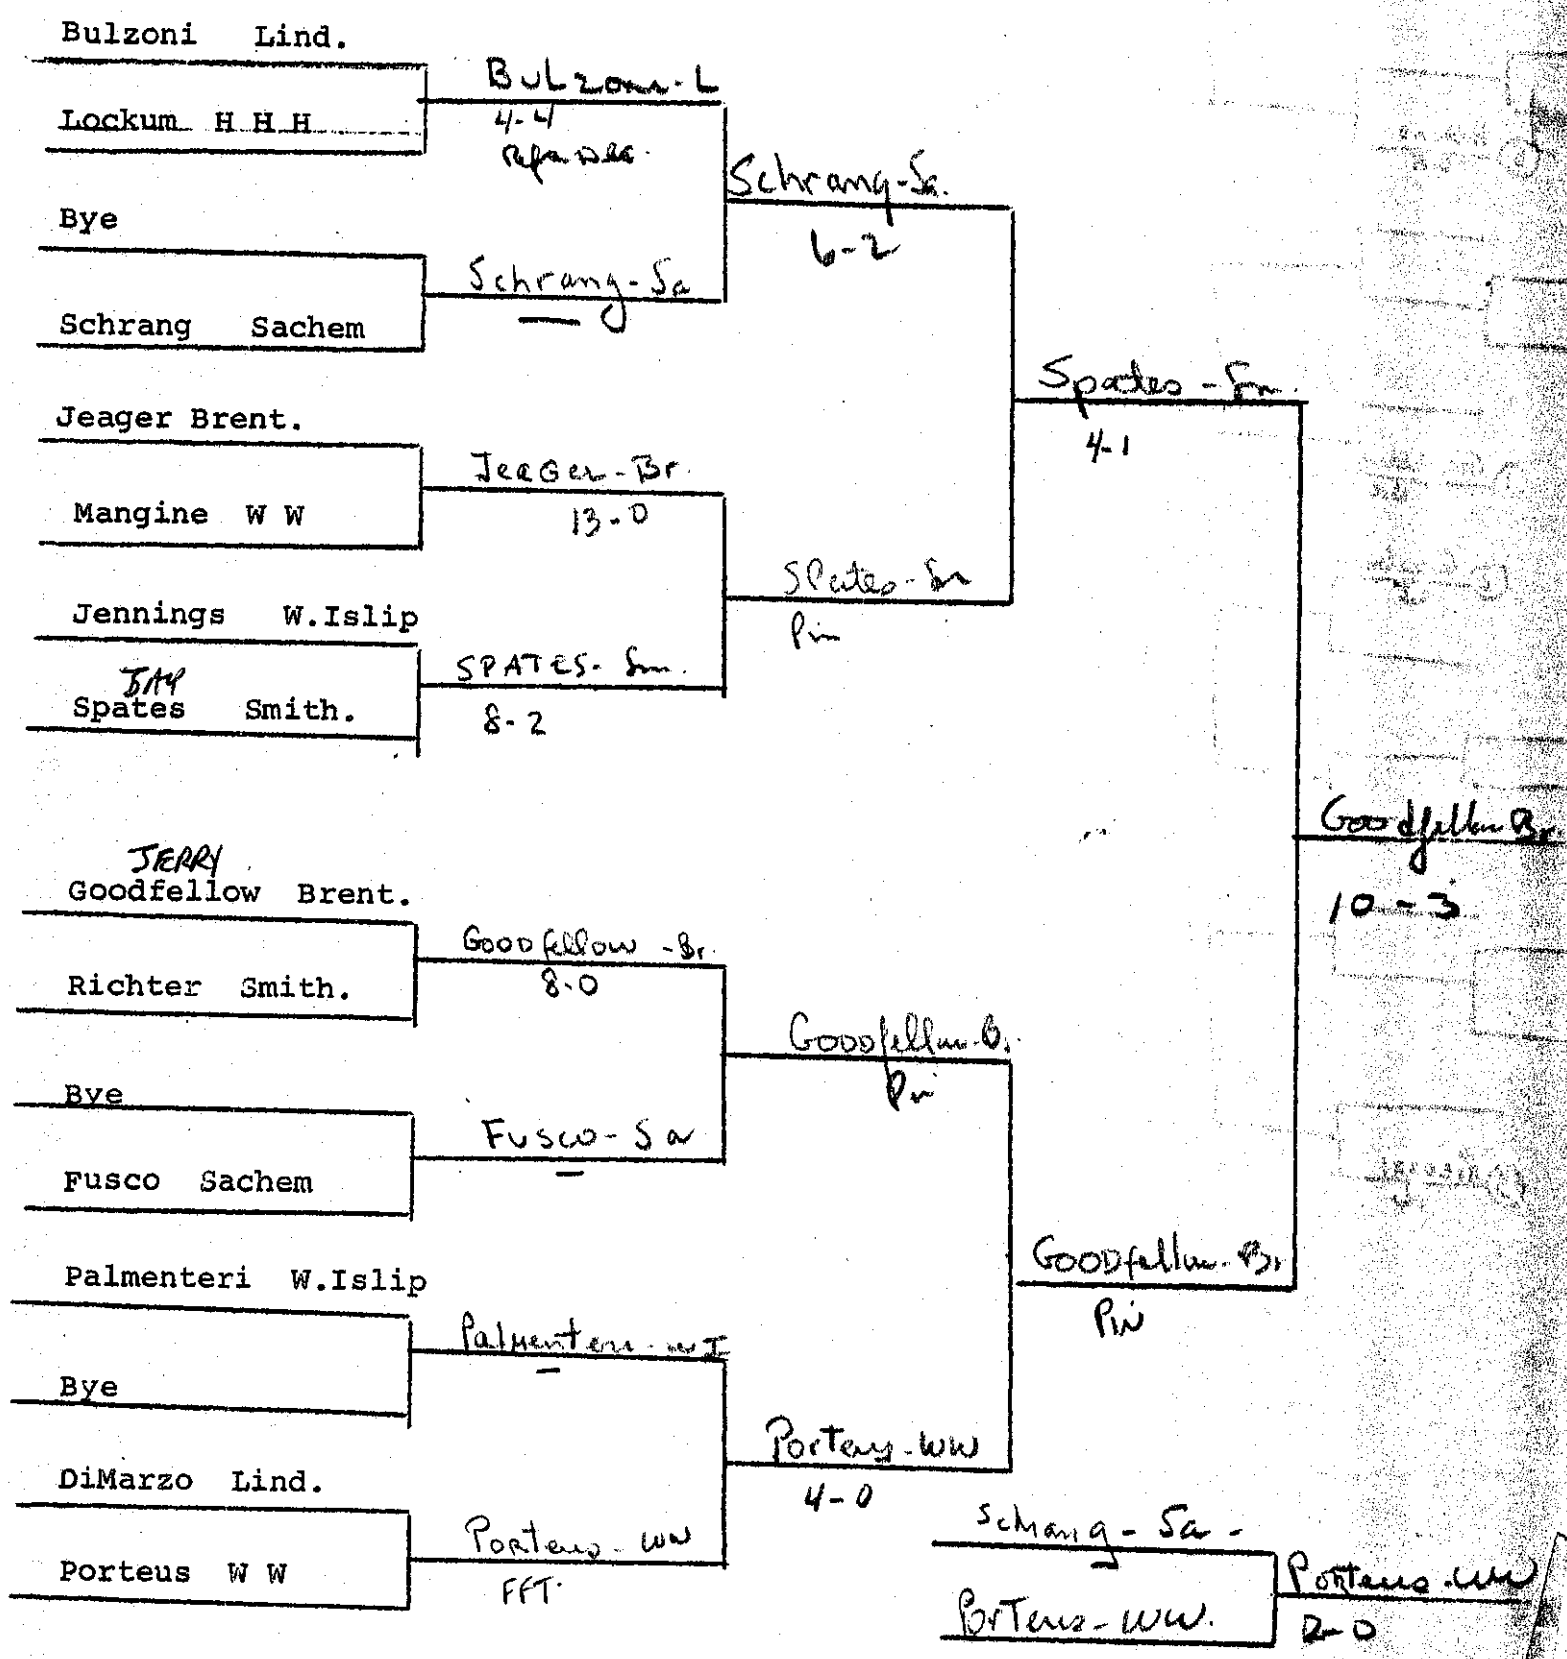

1973 League I Wrestling Tournament

98 lb. class

At Smithtown (East) High School

1973 League I Wrestling Tournament

108 lb. class

Meringola S. Hunt.

115 lb. class

| | |
|-----------|-----------|
| Engleman | Linden. |
| Rosario | HHH |
| Behensky | W W |
| Davidson | Sachem |
| Verdillo | W. Islip |
| Emerson | No. Baby. |
| DeRuvo | Brent. |
| Ewing | Smith. |
| Hill | W. Islip |
| Rodrigues | Smith. |
| Warren | Sach. |
| McLelose | No. Baby. |
| DiLiello | HHH |
| Ferraro | Lind. |
| Bye | |
| Rodriguez | Brent. |