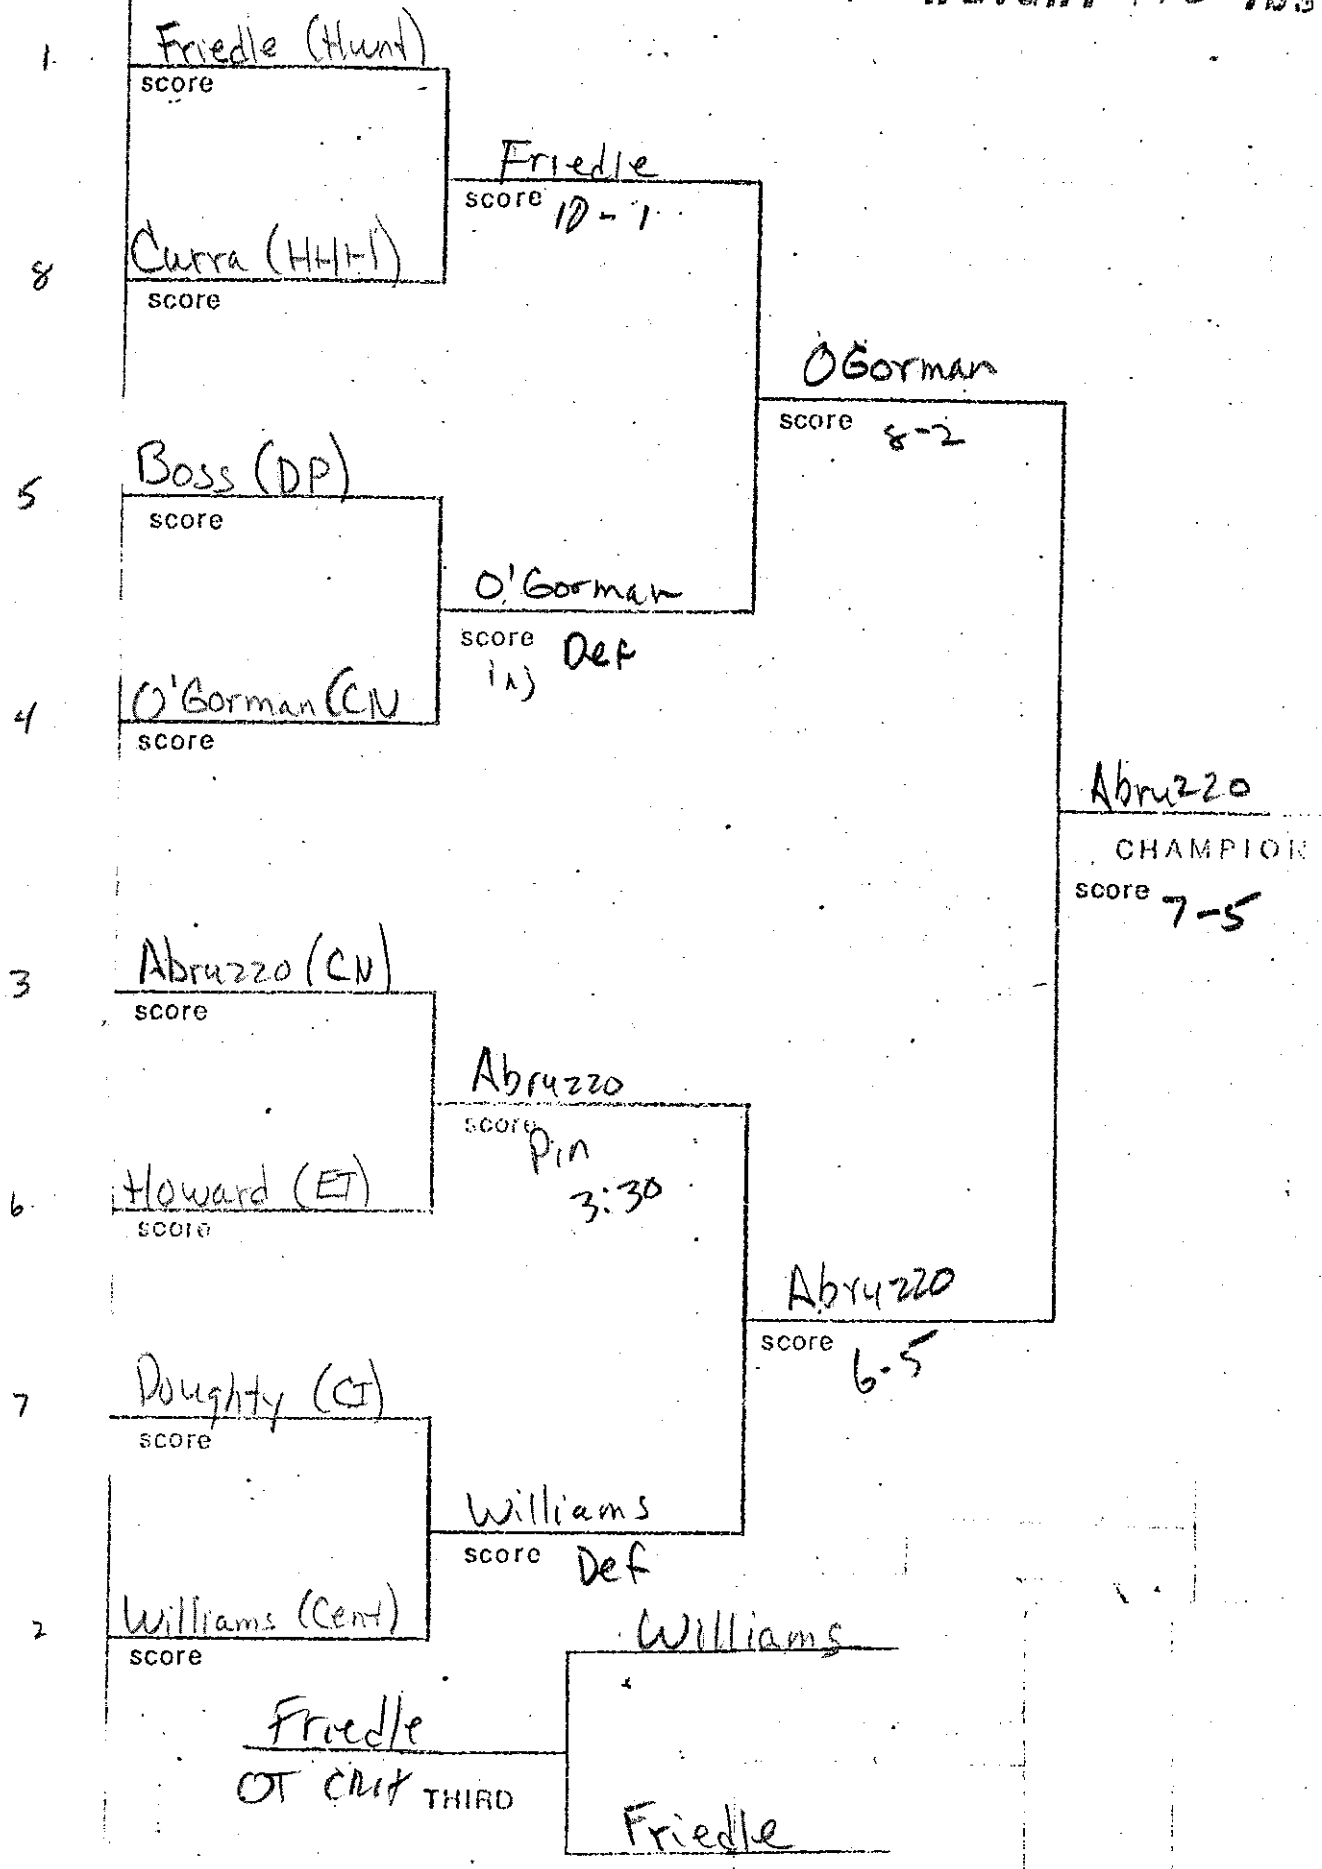

WEIGHT 158 lbs.

Winters (Cio)
score

Winters
score pin
: 08

8 Longo (CI)
score

Winters
score pin
538

5 DePre (DP)
score

Farnworth
score 11-10

Farnworth (Hunt)
score