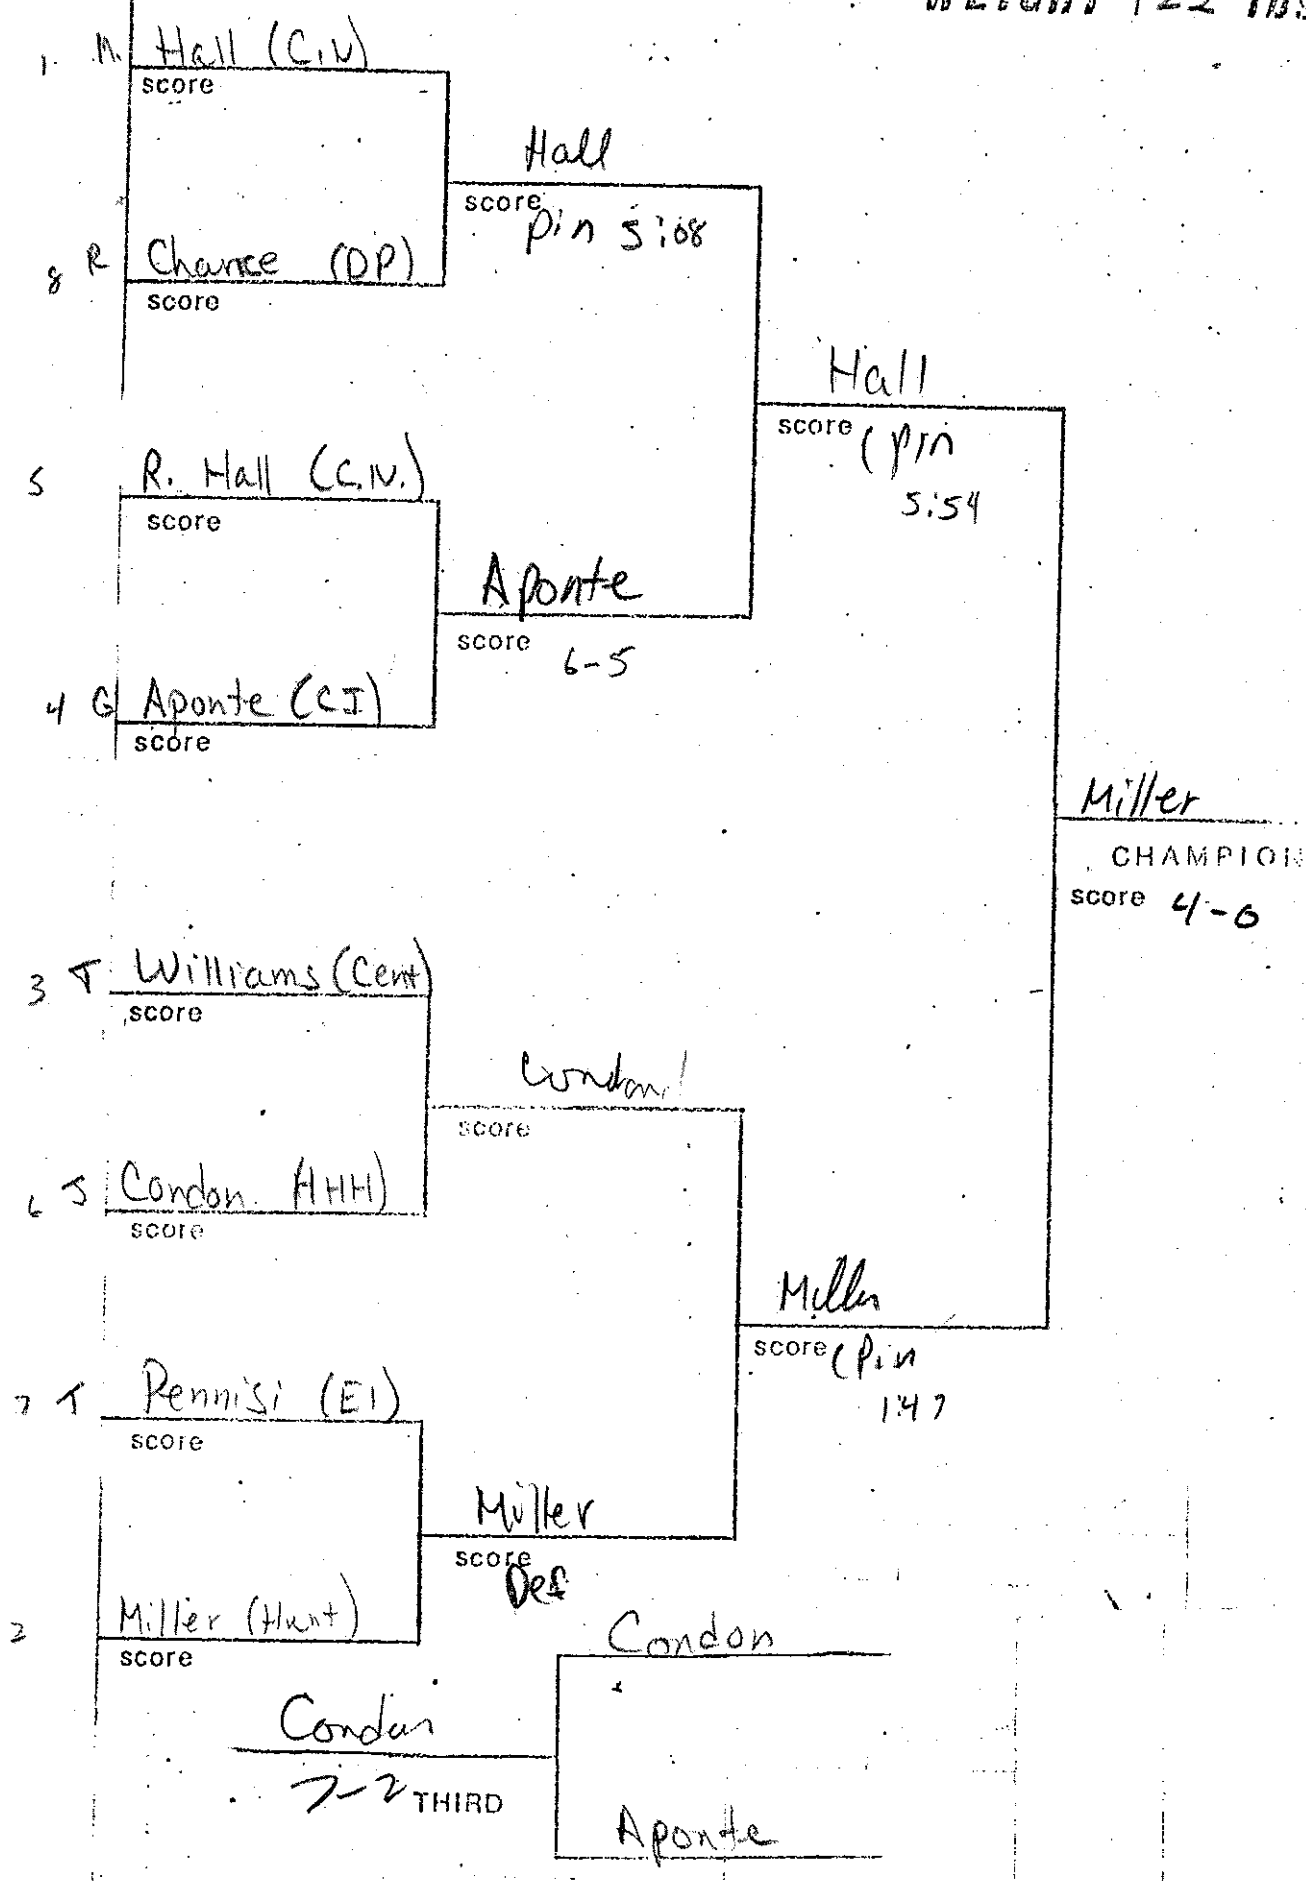

WEIGHT 158 lbs.

Winters (Cio)
score

Winters
score pin
: 08

8 Longo (CI)
score

Winters
score pin
538

5 DePre (DP)
score

Farnworth
score 11-10

Farnworth (Hunt)
score