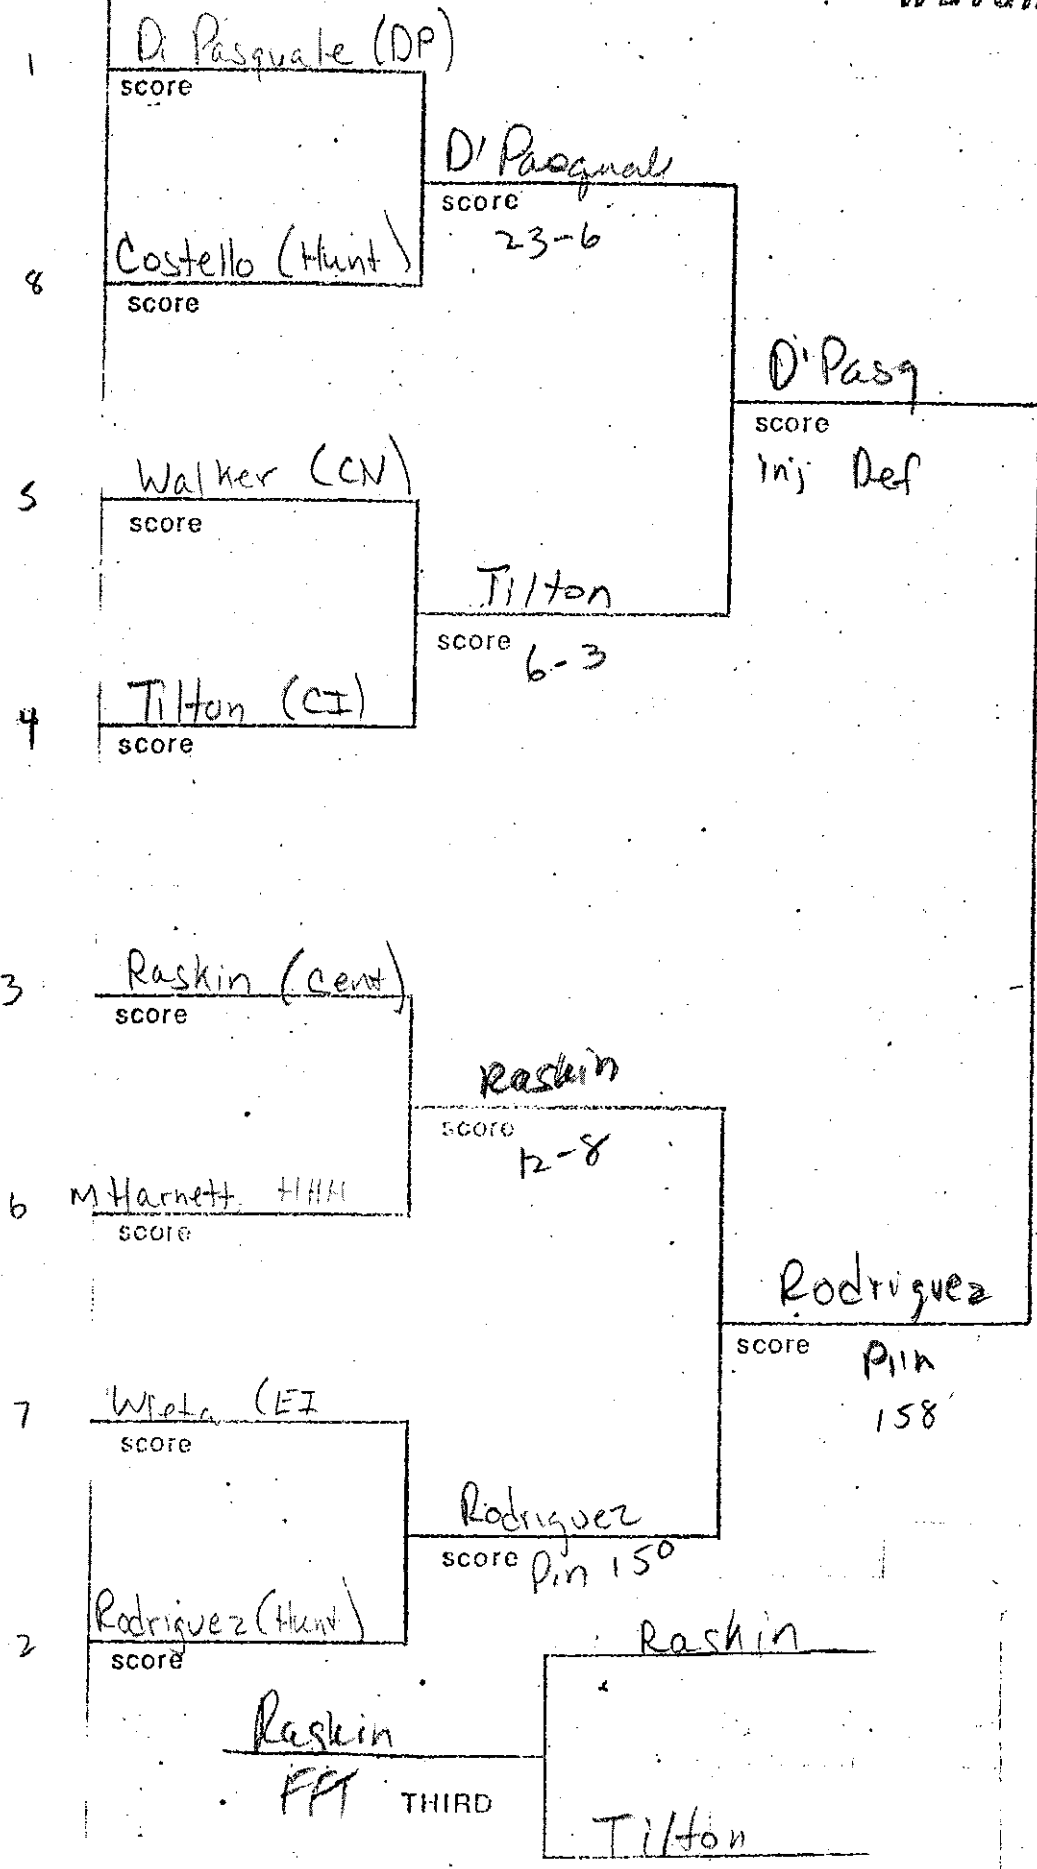

WEIGHT 158 lbs.

Winters (Cio)
score

Winters
score pin
: 08

8 Longo (CI)
score

Winters
score pin
538

5 DePre (DP)
score

Farnworth
score 11-10

Farnworth (Hunt)
score