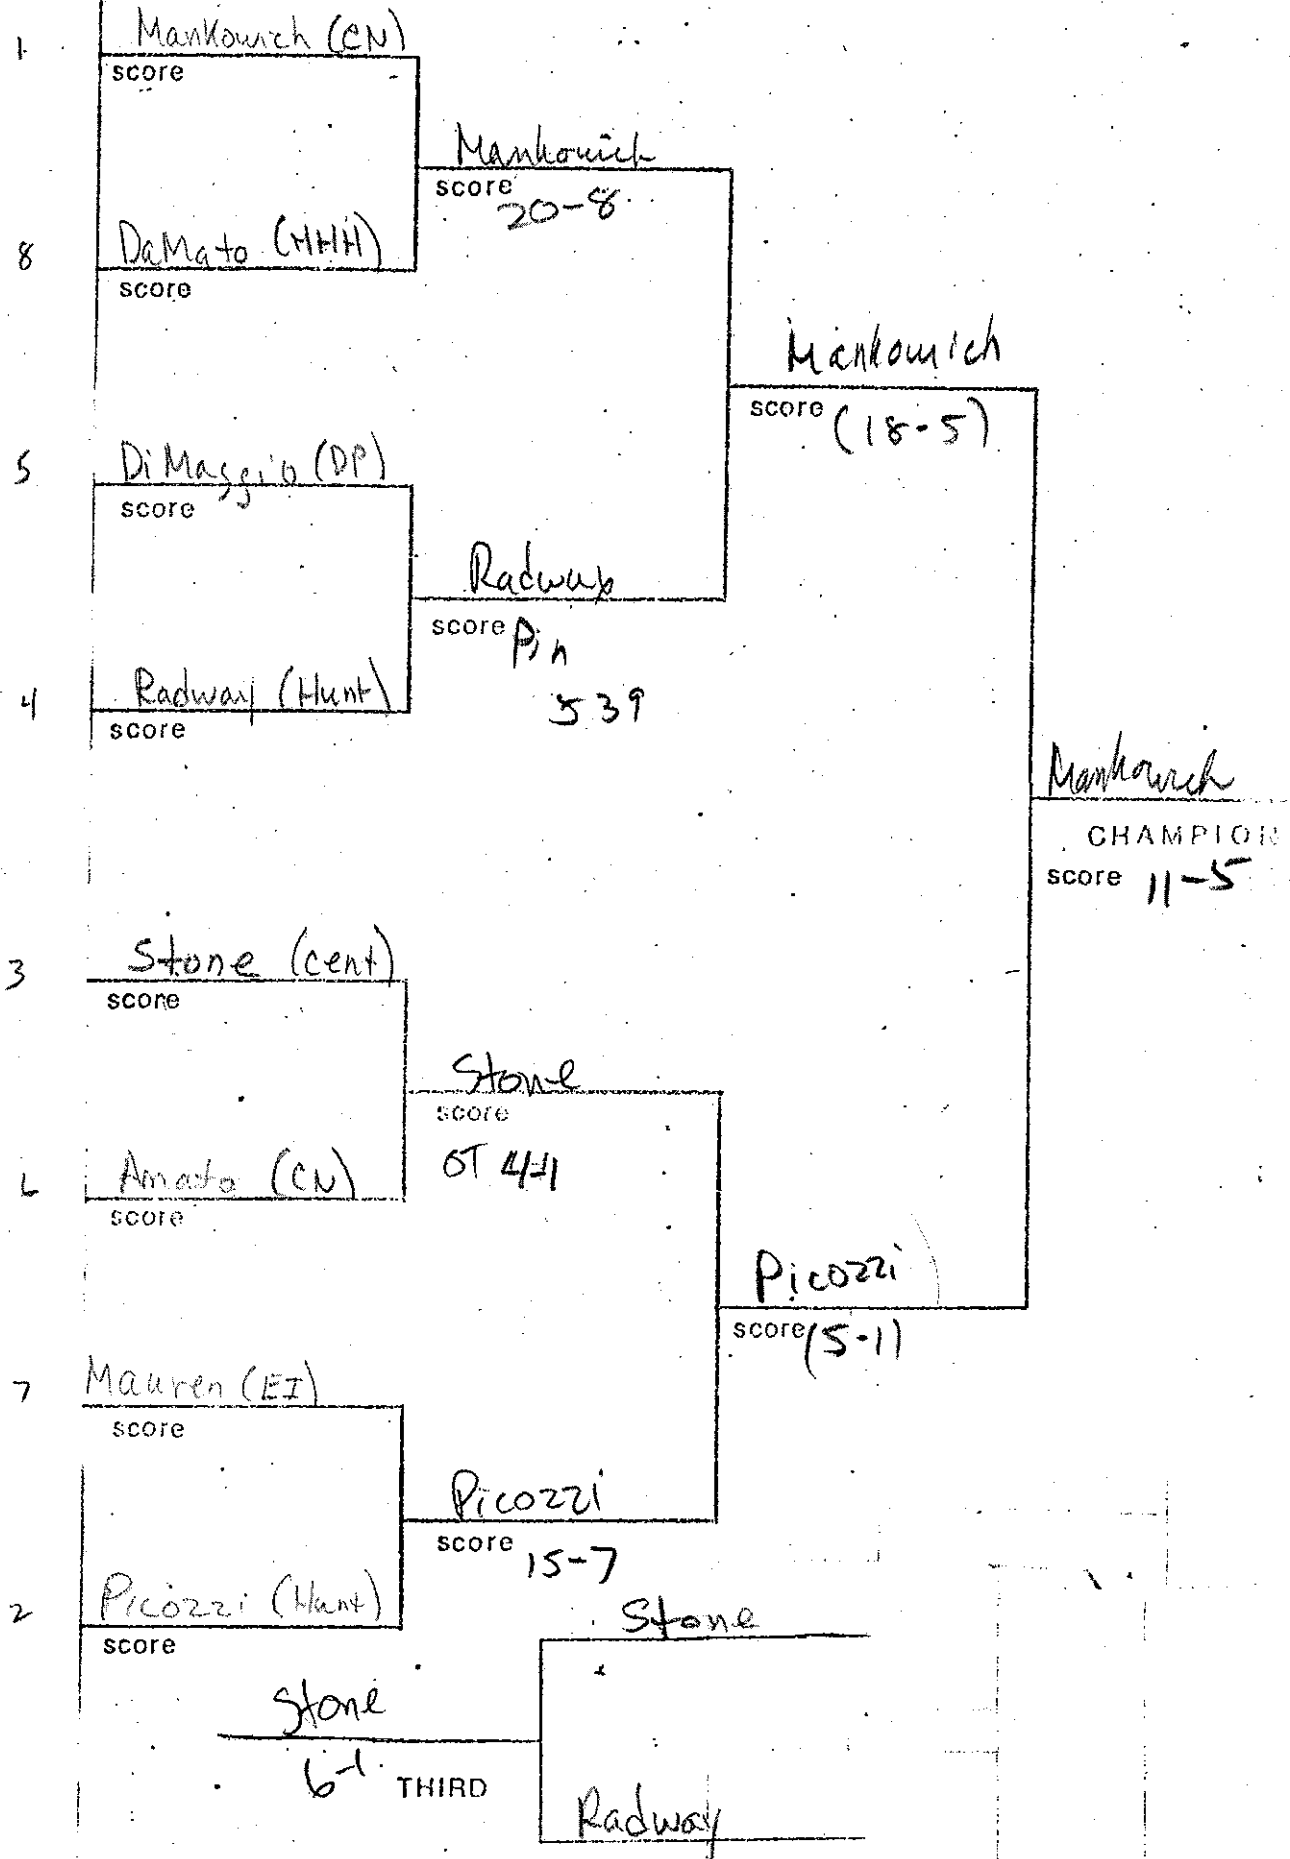

WEIGHT 158 lbs.

Winters (Cio)
score

Winters
score pin
: 08

8 Longo (CI)
score

Winters
score pin
538

5 DePre (DP)
score

Farnworth
score 11-10

Farnworth (Hunt)
score

Farnworth
Calise

Calise
2:46

THIRD