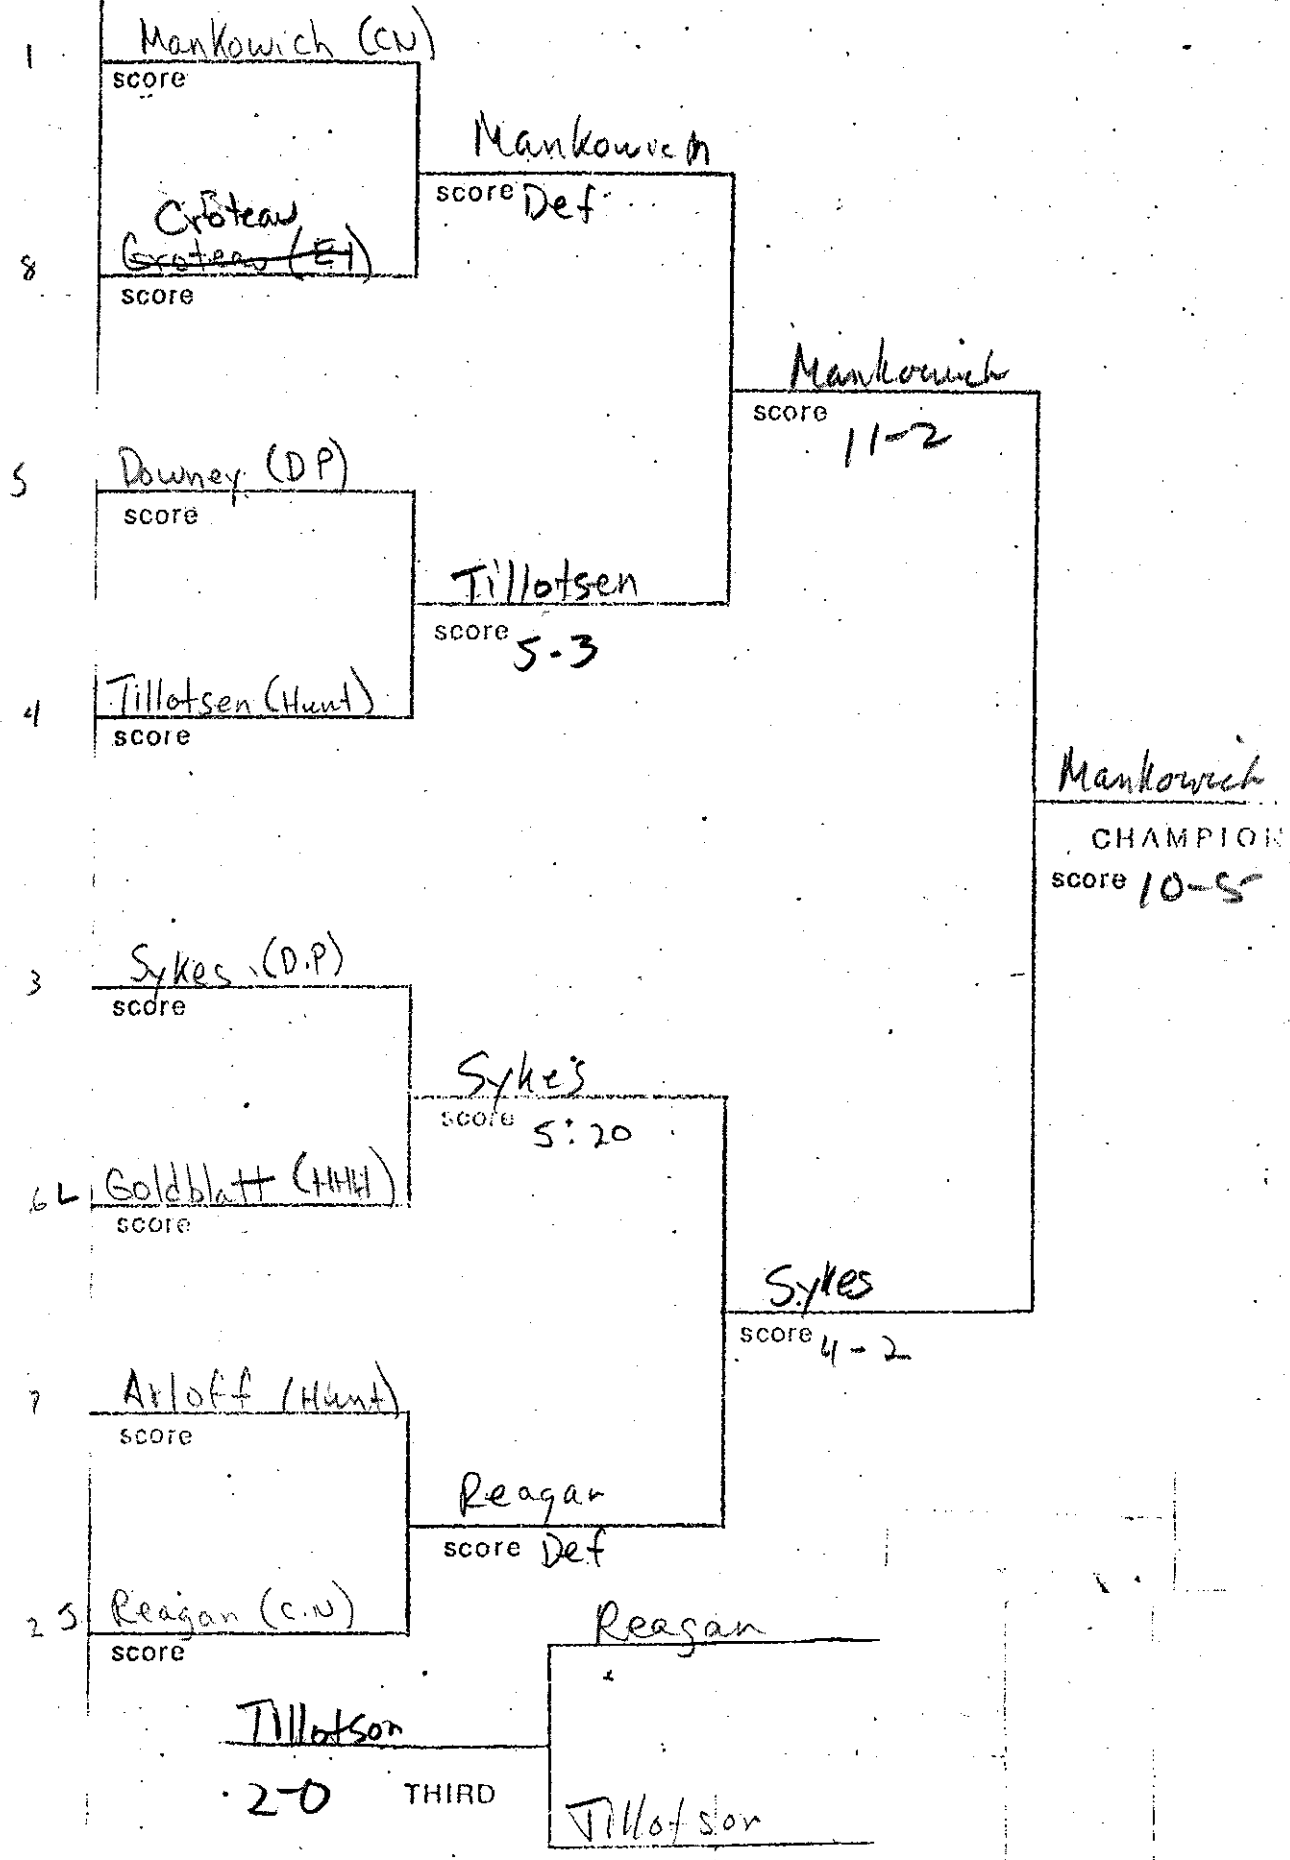

COACHES BRACKETS

WEIGHT 108 lbs.