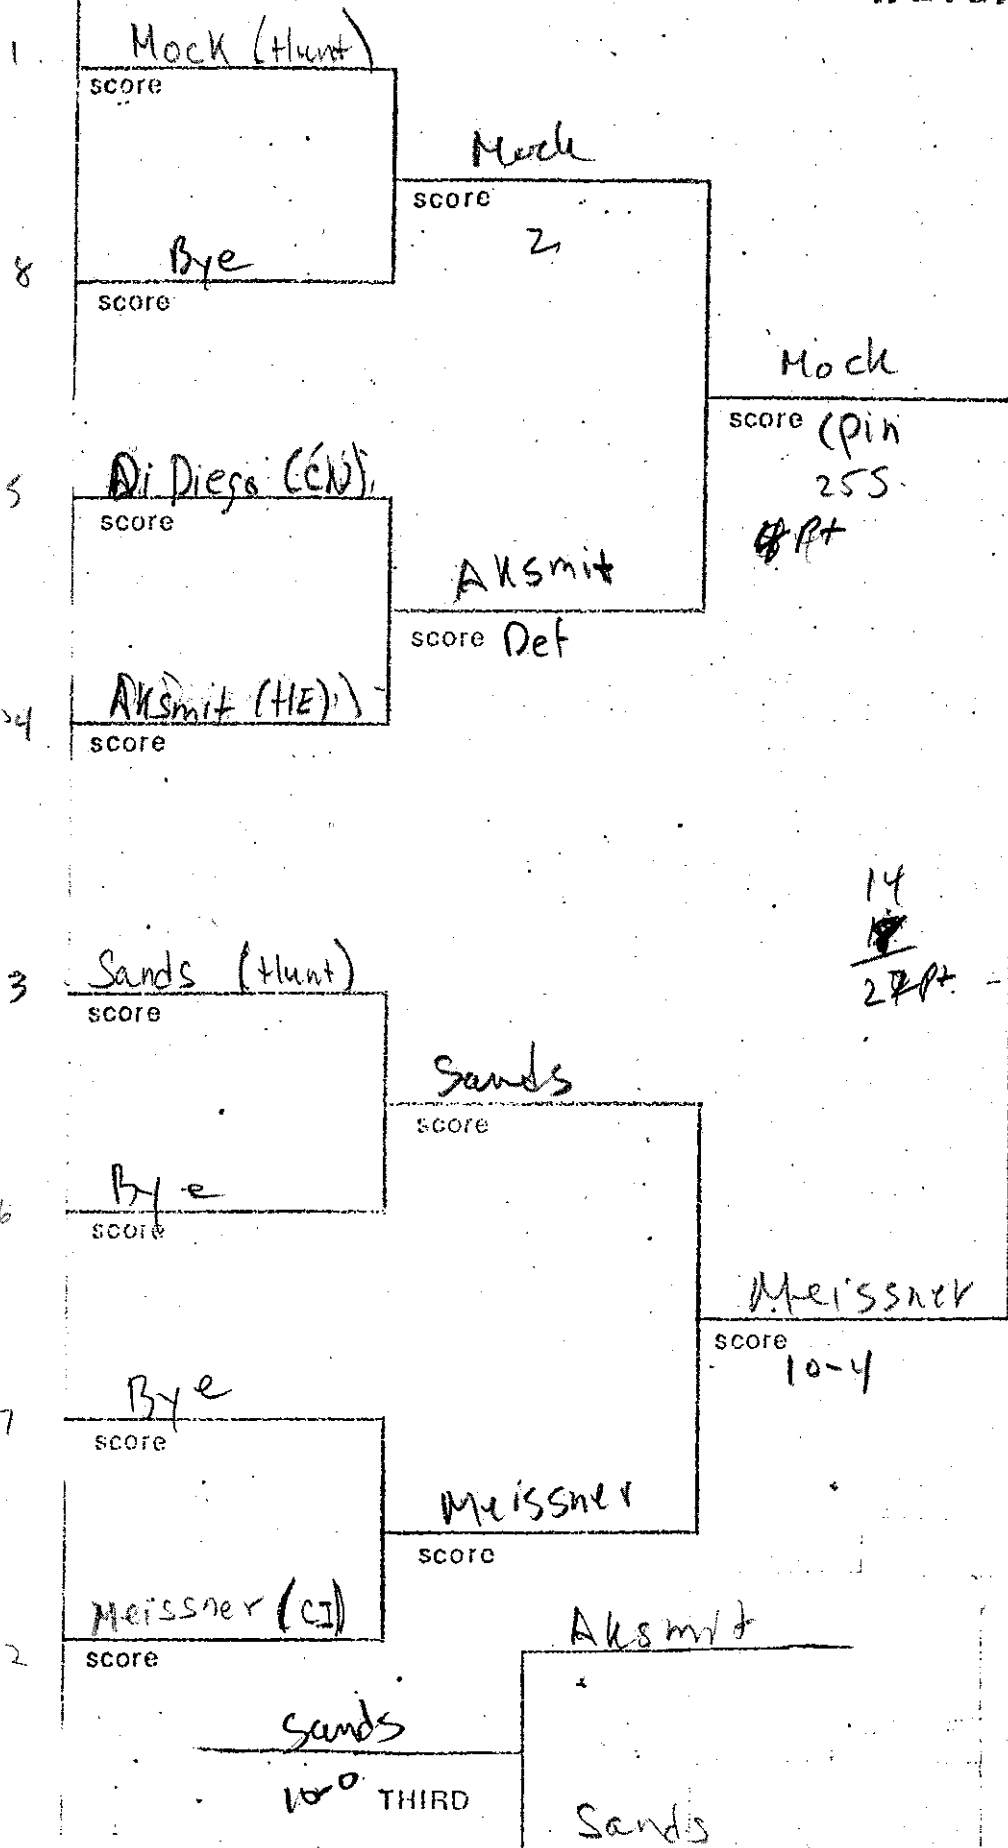

COACHES BRACKETS

WEIGHT 94 lbs.