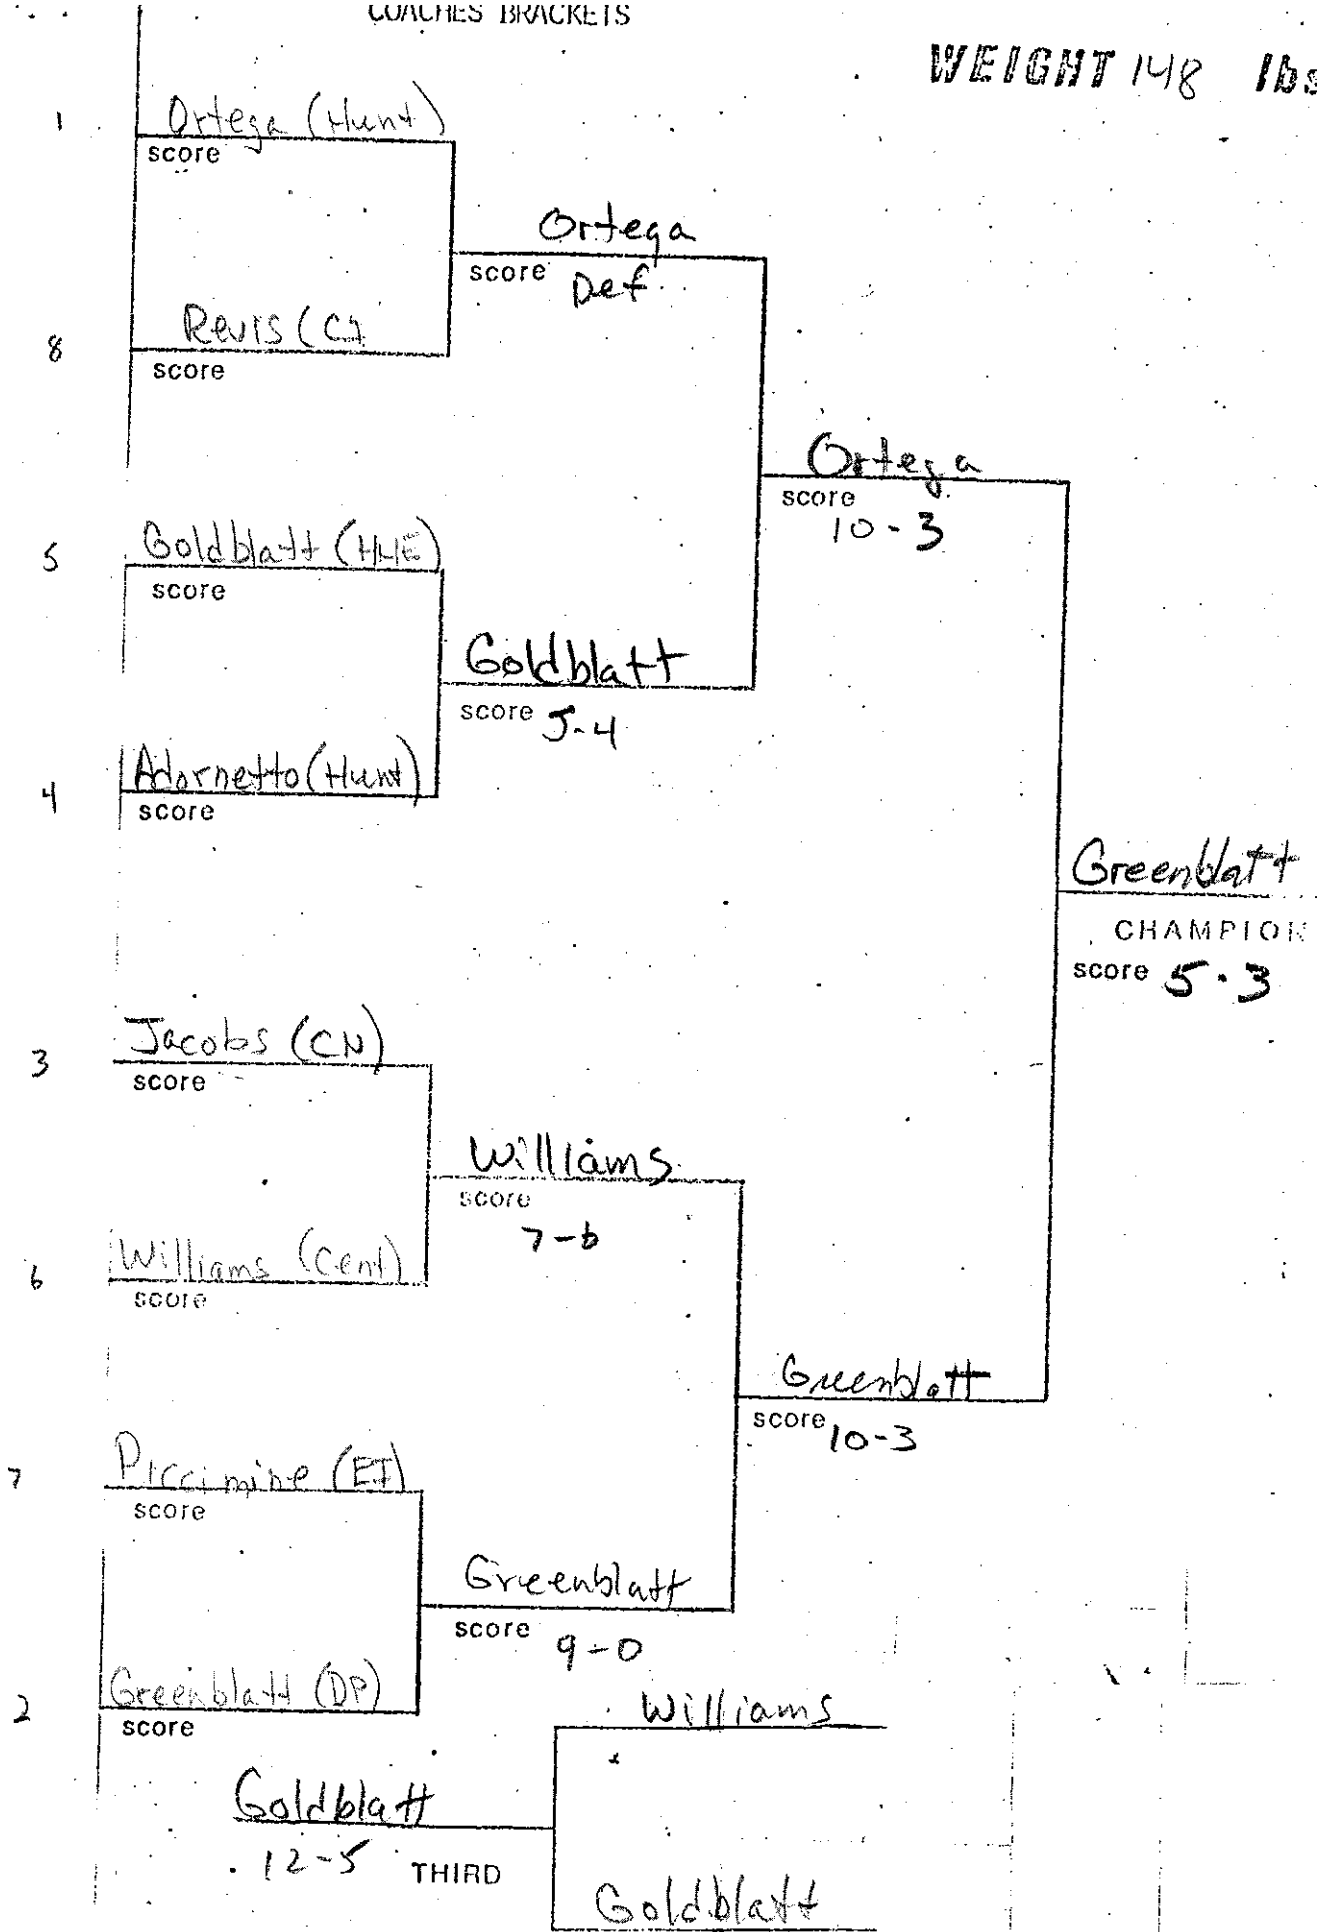

WEIGHT 158 lbs.

Winters (Cio)
score

Winters
score pin
: 08

8 Longo (CI)
score

Winters
score pin
538

5 DePre (DP)
score

Farnworth
score 11-10

Farnworth (Hunt)
score