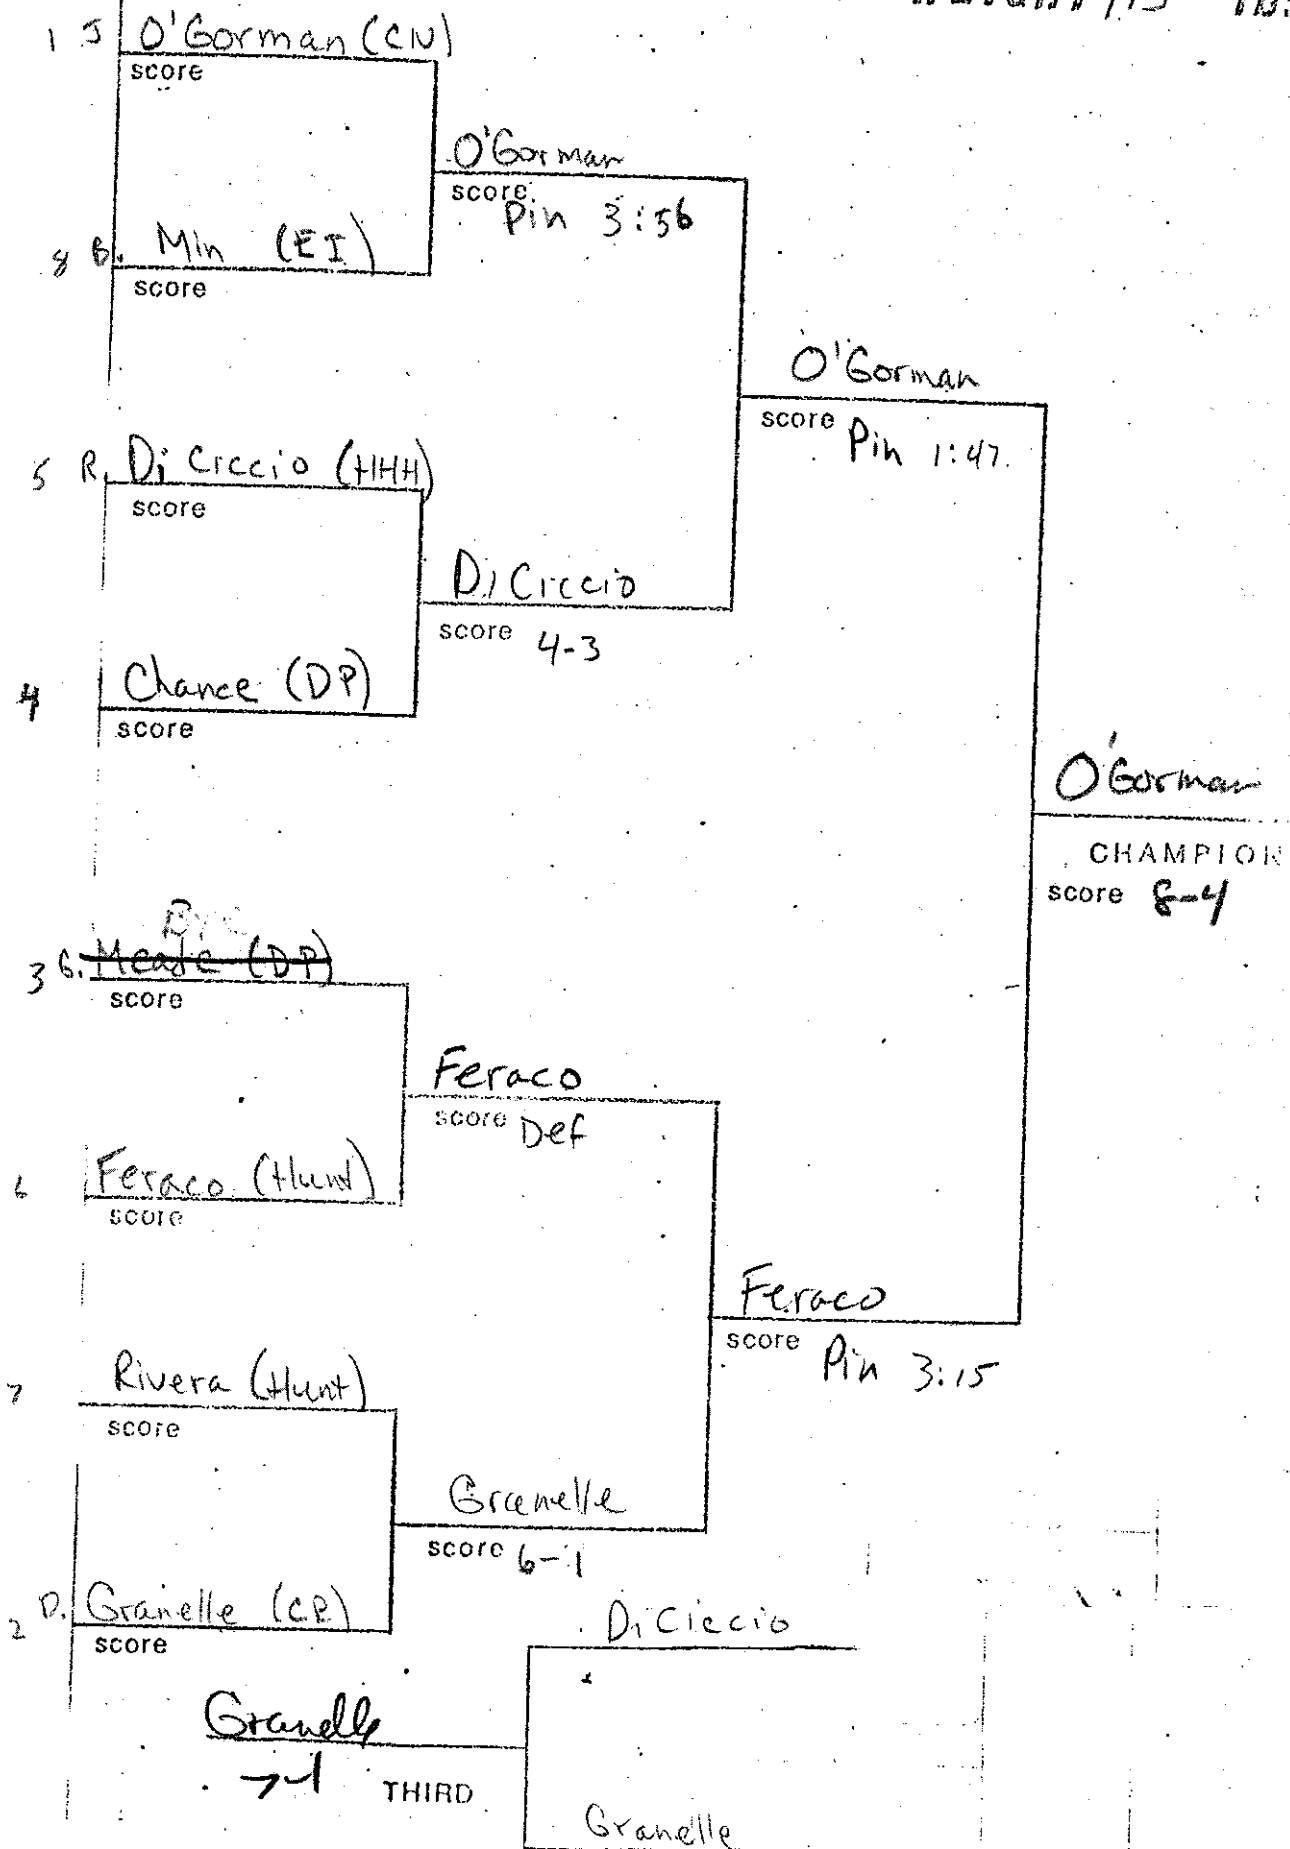

WEIGHT 158 lbs.

Winters (Cio)
score

Winters
score pin
: 08

8 Longo (CI)
score

Winters
score pin
538

5 DePre (DP)
score

Farnworth
score 11-10

Farnworth (Hunt)
score

Winter
CHAMPION
score 7-4

3 Fenly (EI)
score

Fenly
score pin 5:55

6 Ebert (Hunt)
score

Fenly
score 4-3

7 Gist (CI)
score

Calise
score :48

2 Calise (Cent)
score

Farnworth
Calise

Calise
2:46

THIRD