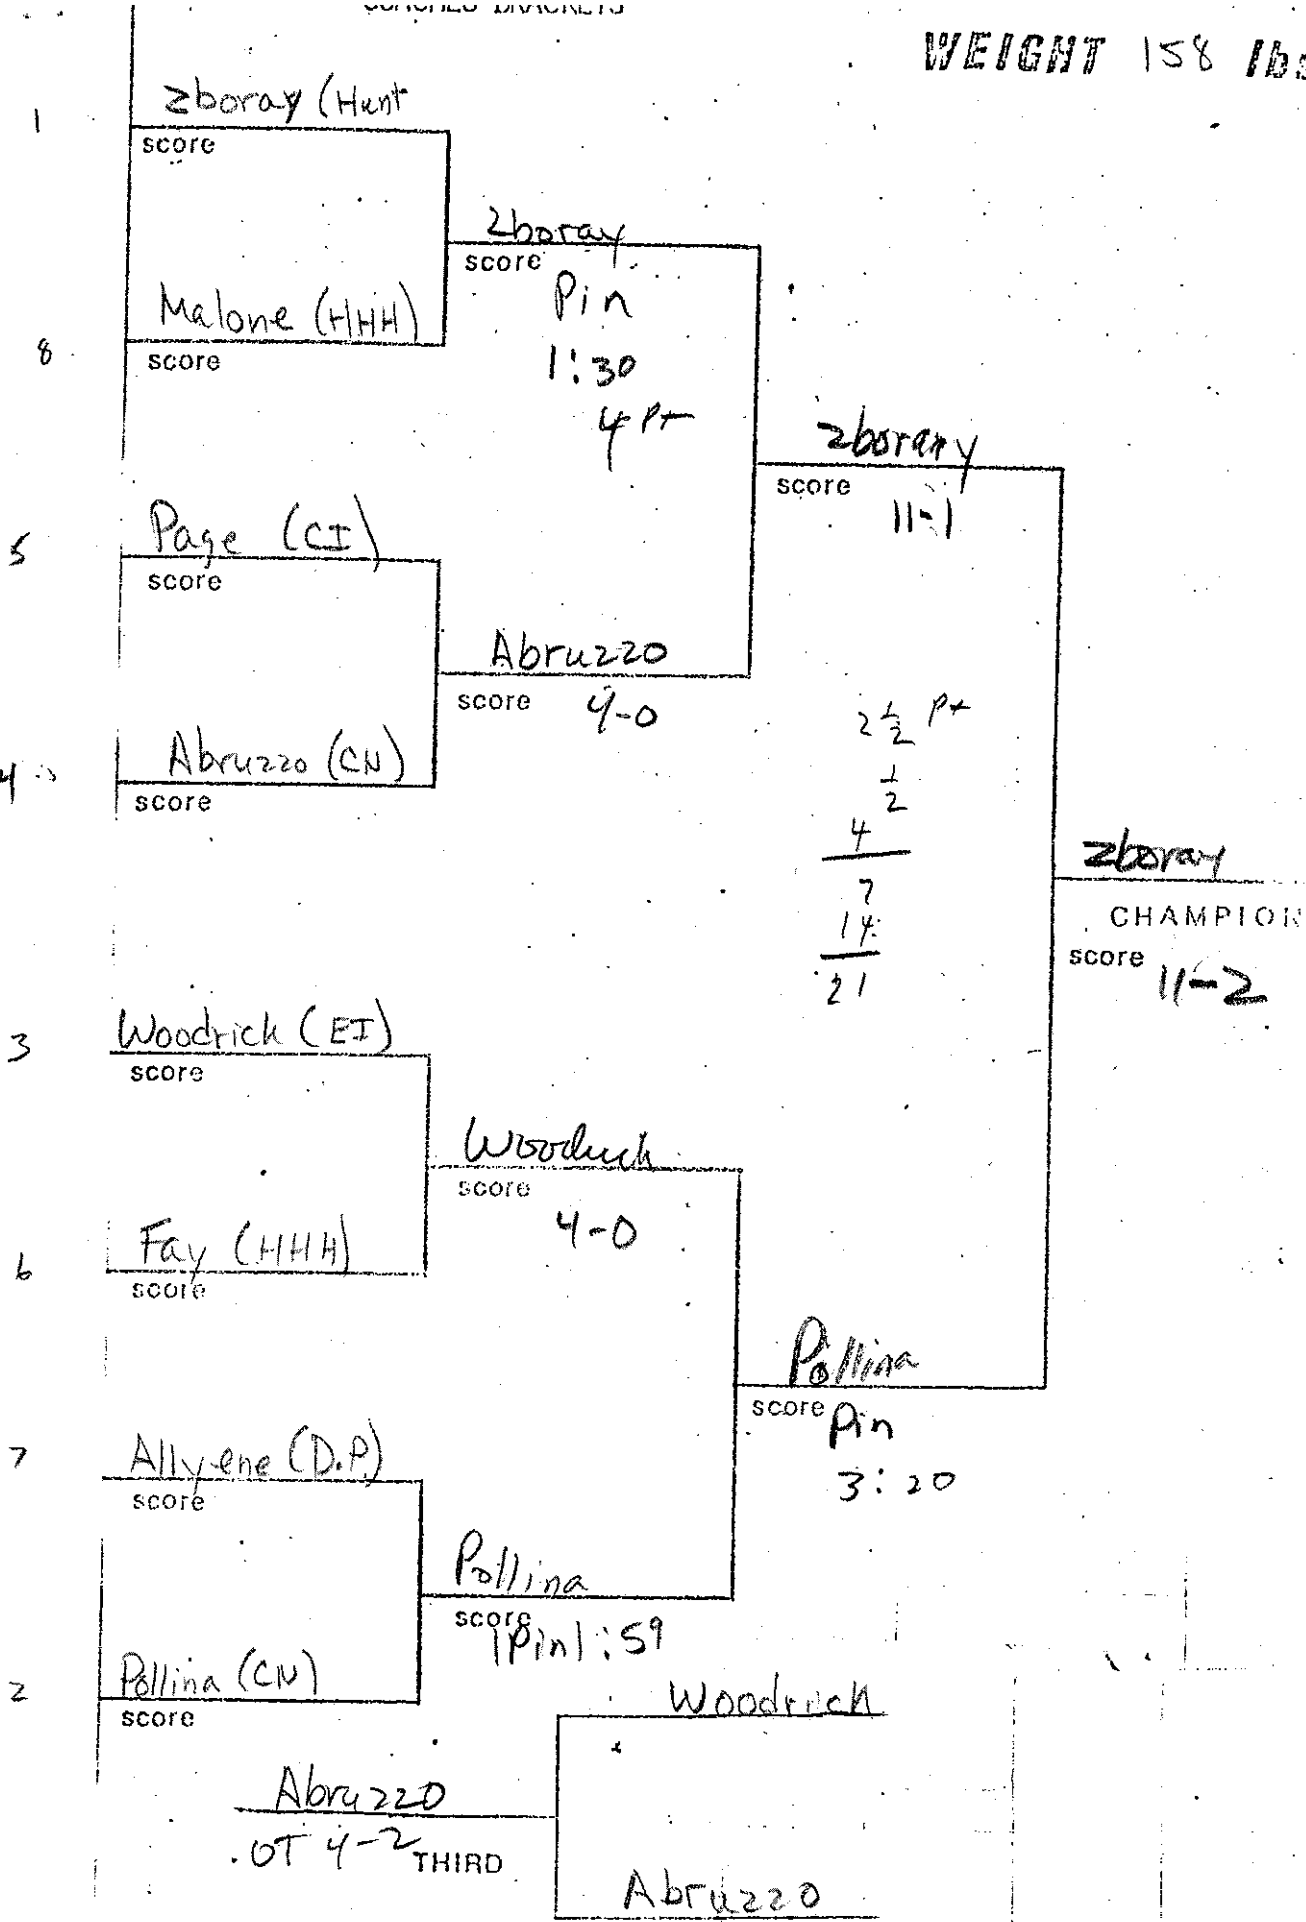

WEIGHT 158 lbs.

Winters (Cio)
score

Winters
score pin
: 08

8 Longo (CI)
score

Winters
score pin
538

5 DePre (DP)
score

Farnworth
score 11-10

Farnworth (Hunt)
score