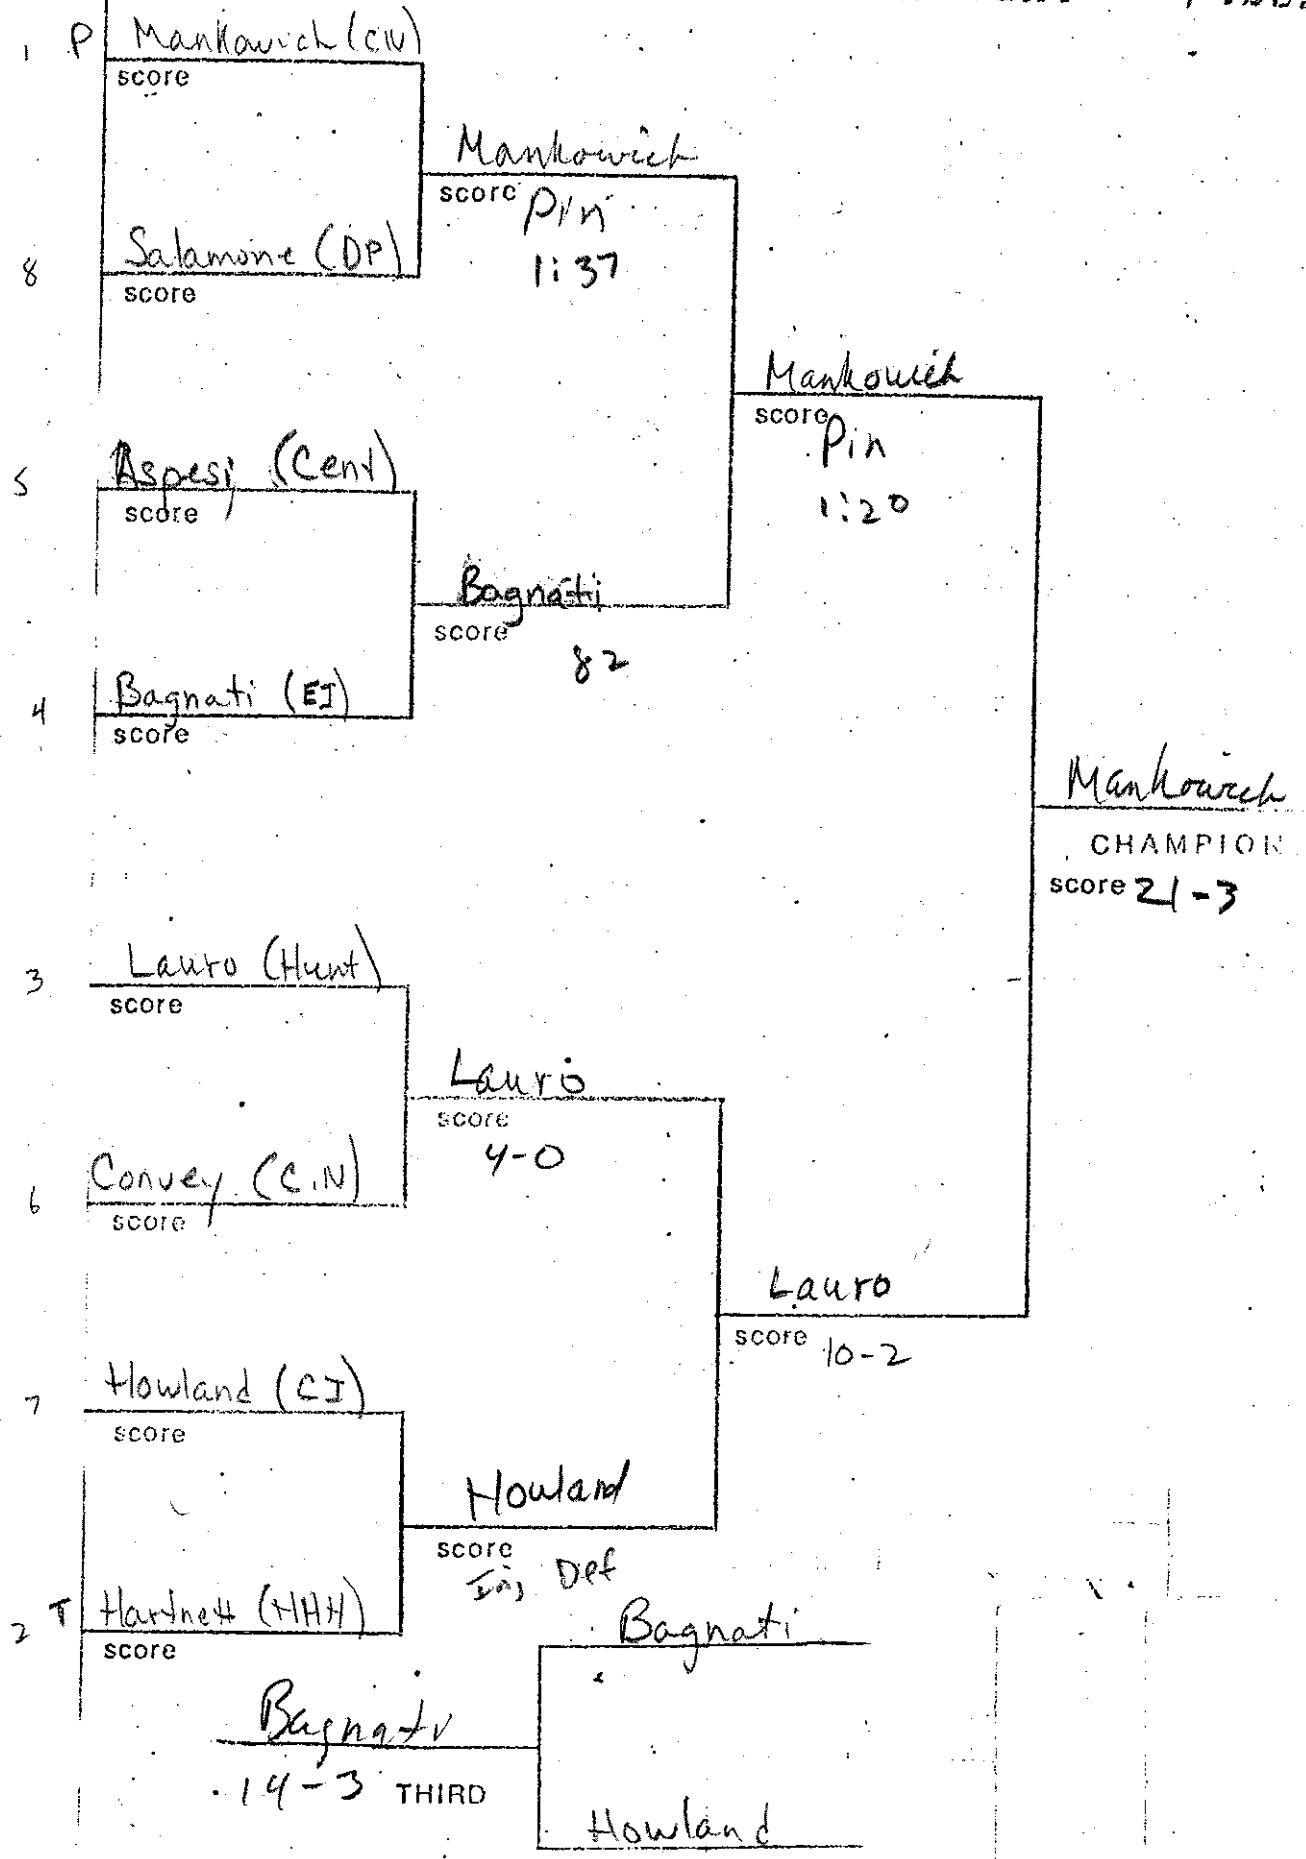

WEIGHT 158 lbs.

Winters (Cio)
score

Winters
score pin
: 08

8 Longo (CI)
score

Winters
score pin
538

5 DePre (DP)
score

Farnworth
score 11-10

Farnworth (Hunt)
score