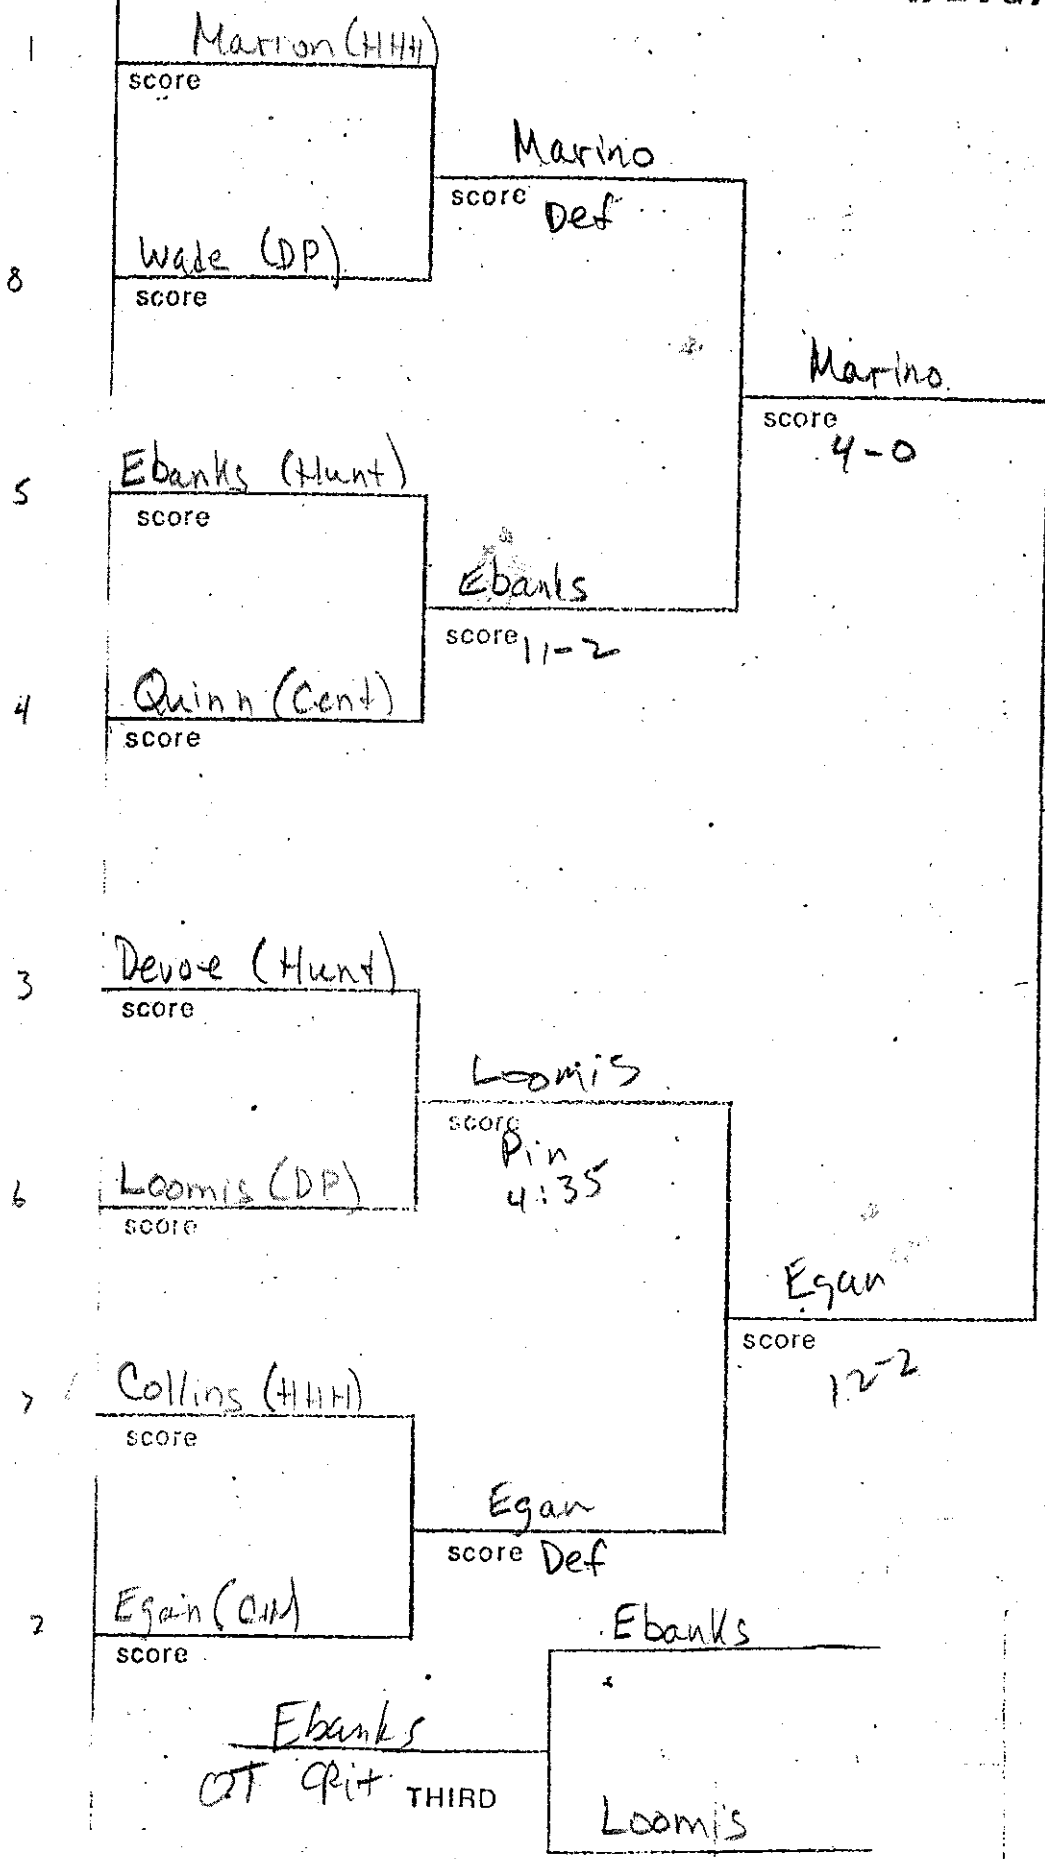

WEIGHT 158 lbs.

Winters (Cio)
score

Winters
score pin
: 08

8 Longo (CI)
score

Winters
score pin
538

5 DePre (DP)
score

Farnworth
score 11-10

Farnworth (Hunt)
score