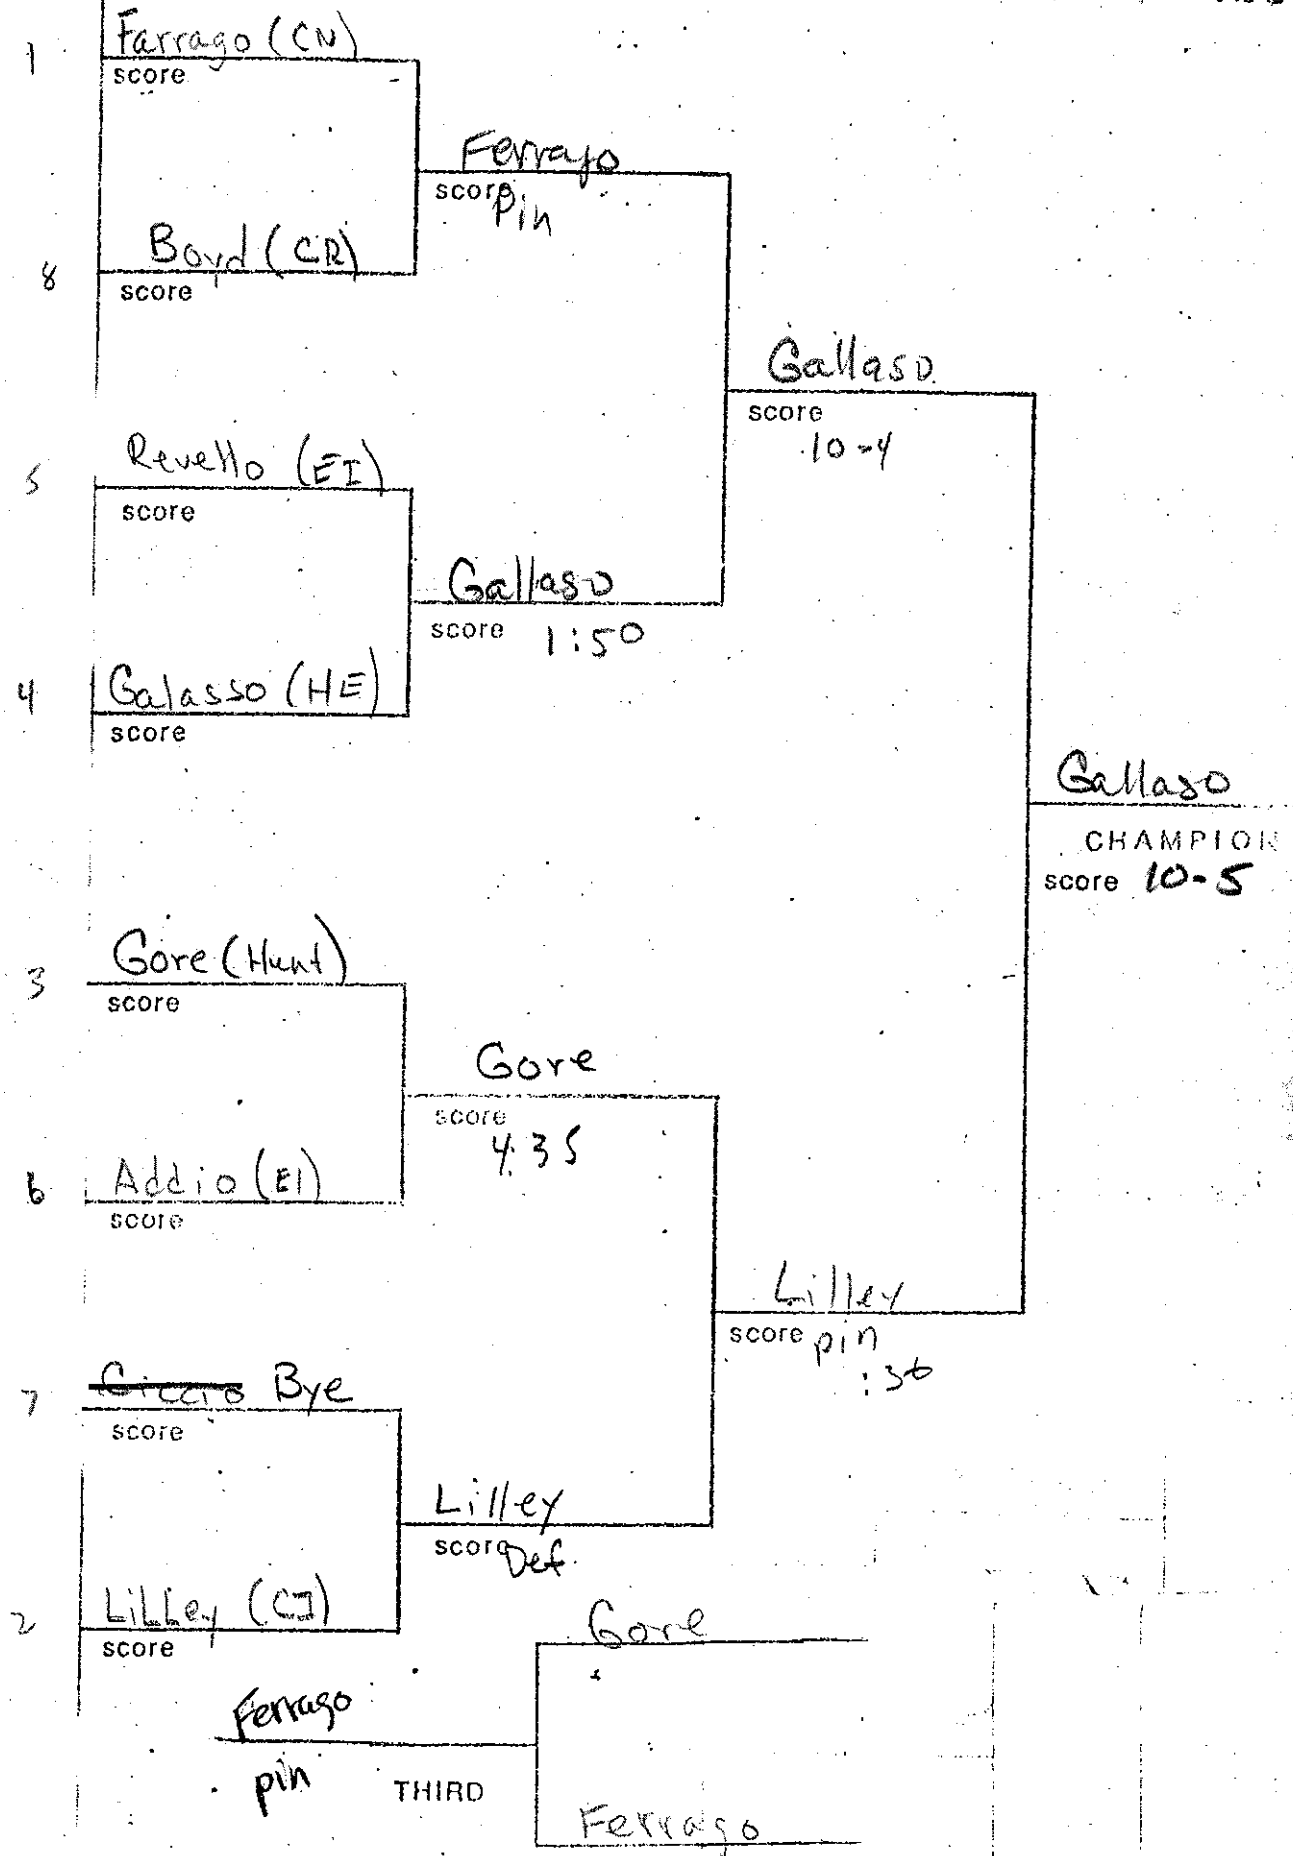

COACHES BRACKETS

WEIGHT 101 lbs.