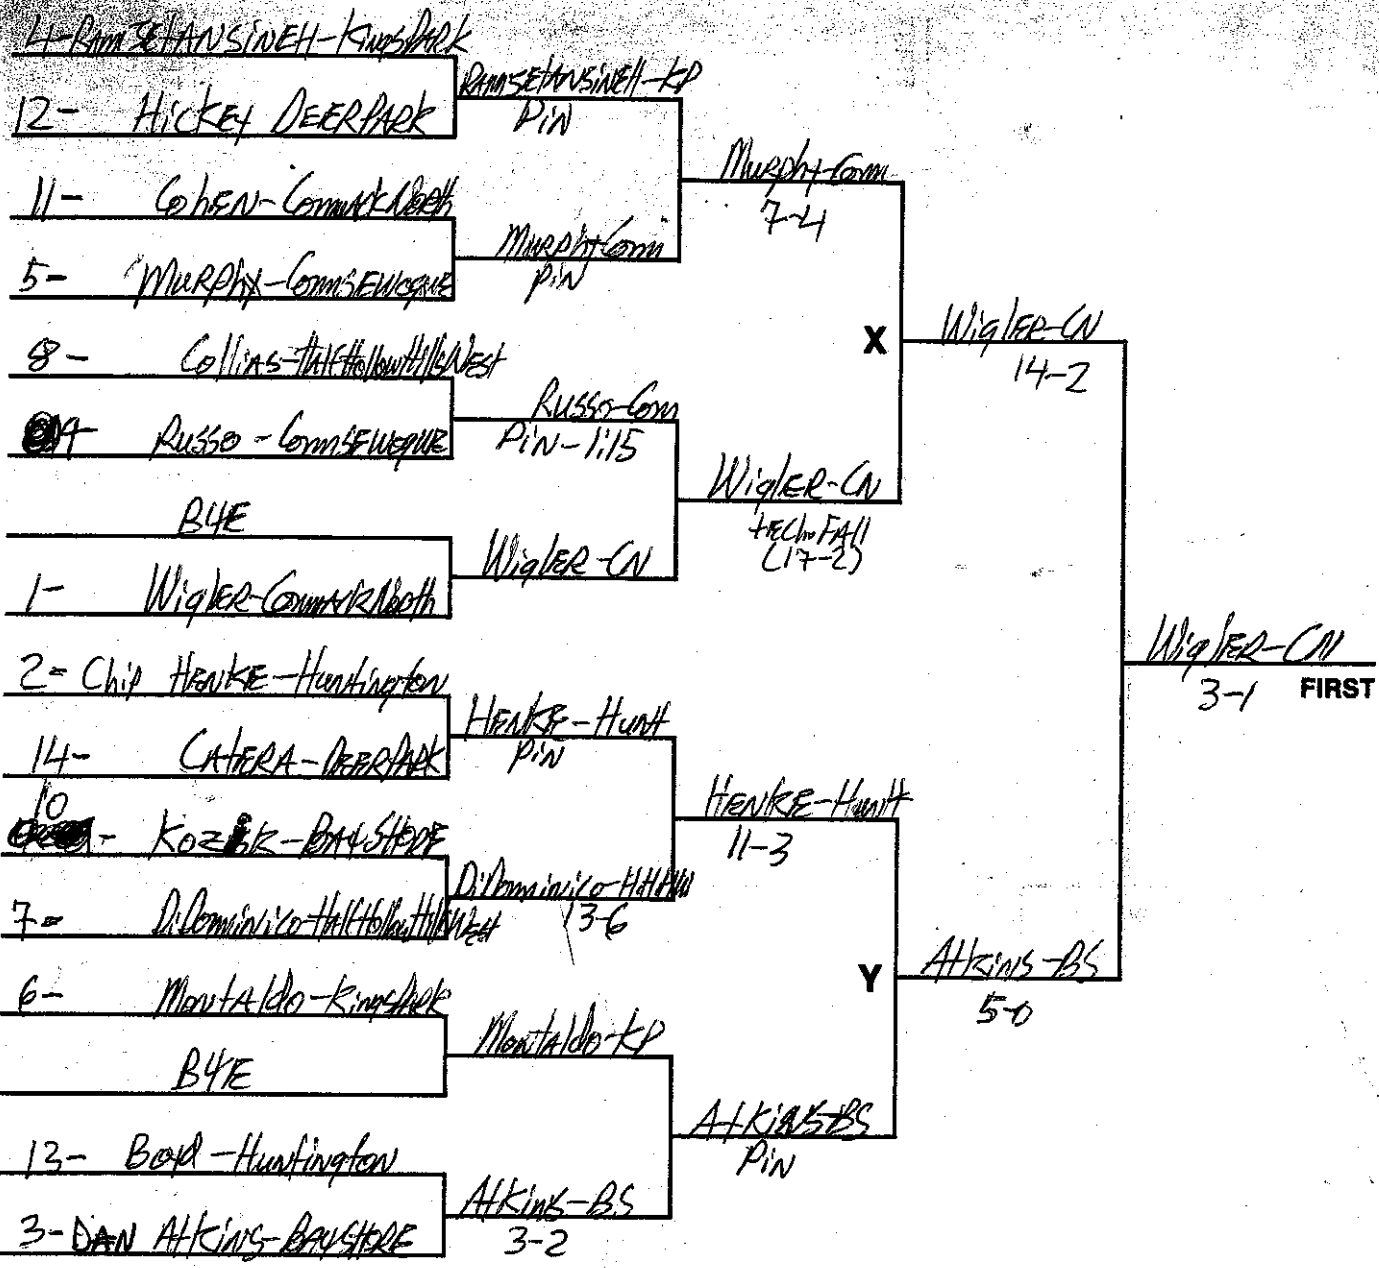

SAMPLE TOURNAMENT PAIRINGS BRACKET SHEET - 16 Man

DATE 2/14-15/1986 TOURNAMENT LEAGUE III WEIGHT 132 Pounds