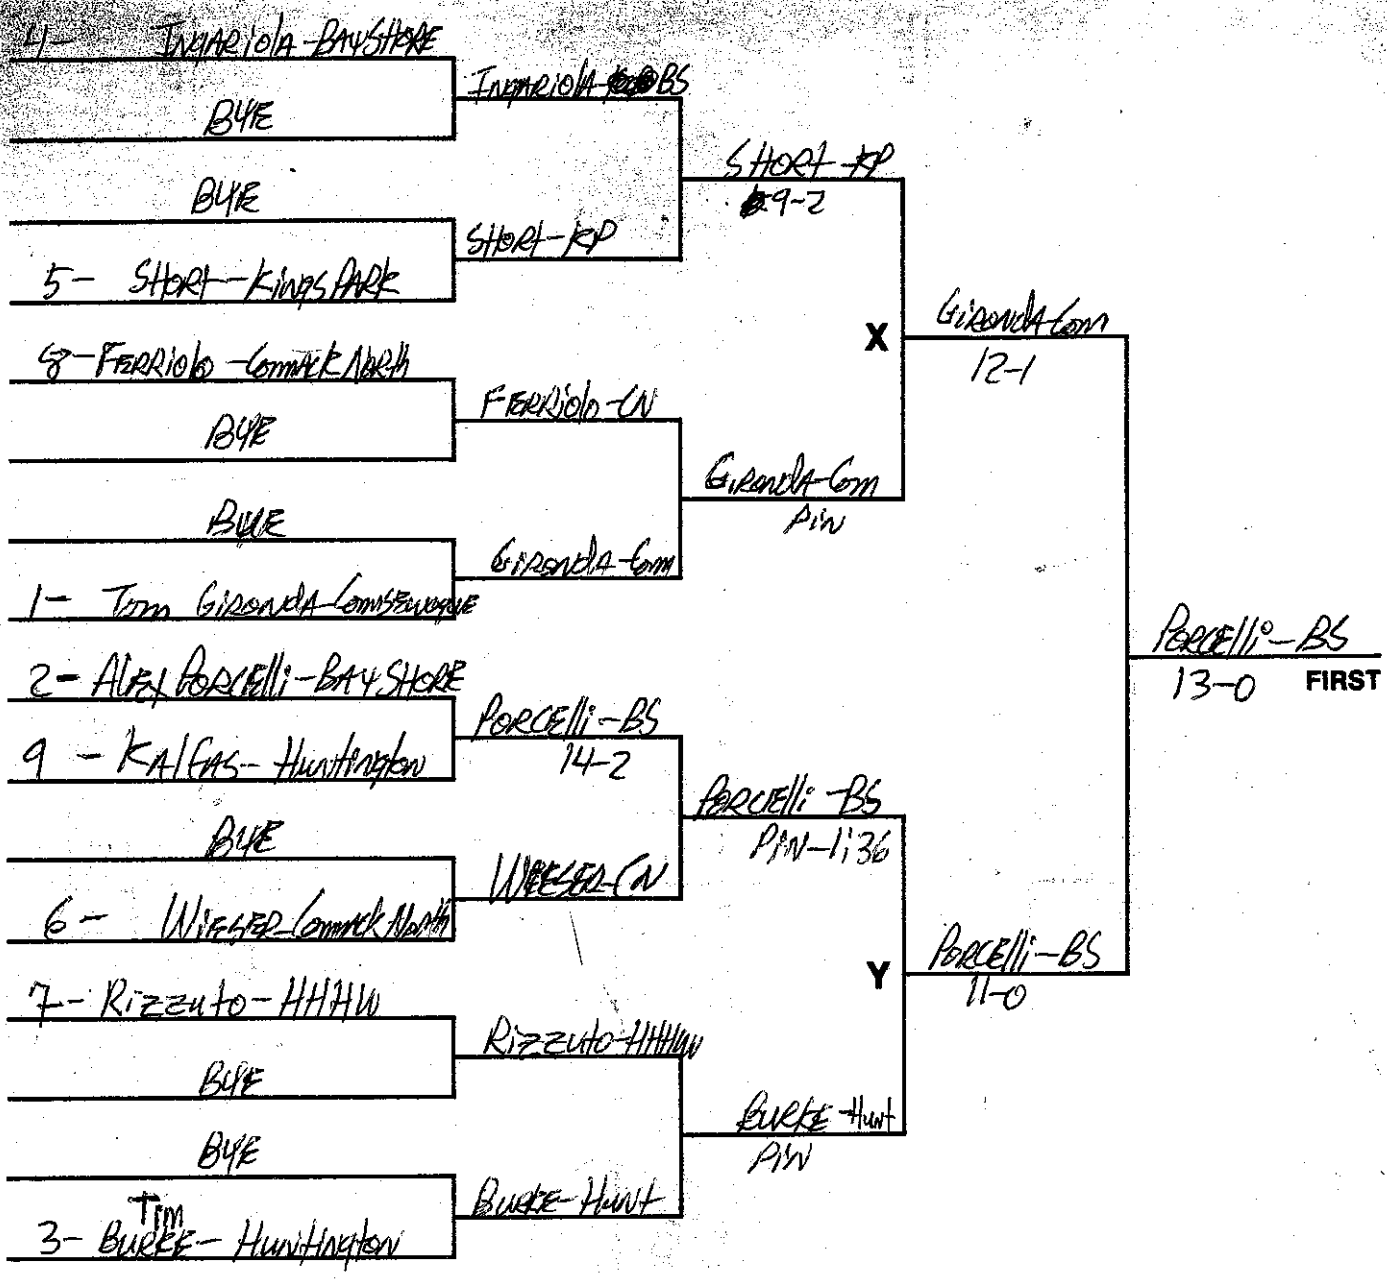

# SAMPLE TOURNAMENT PAIRINGS BRACKET SHEET - 16 Man

DATE 2/14/15/1986

TOURNAMENT

LENAVE III

WEIGHT

177 POUNDS