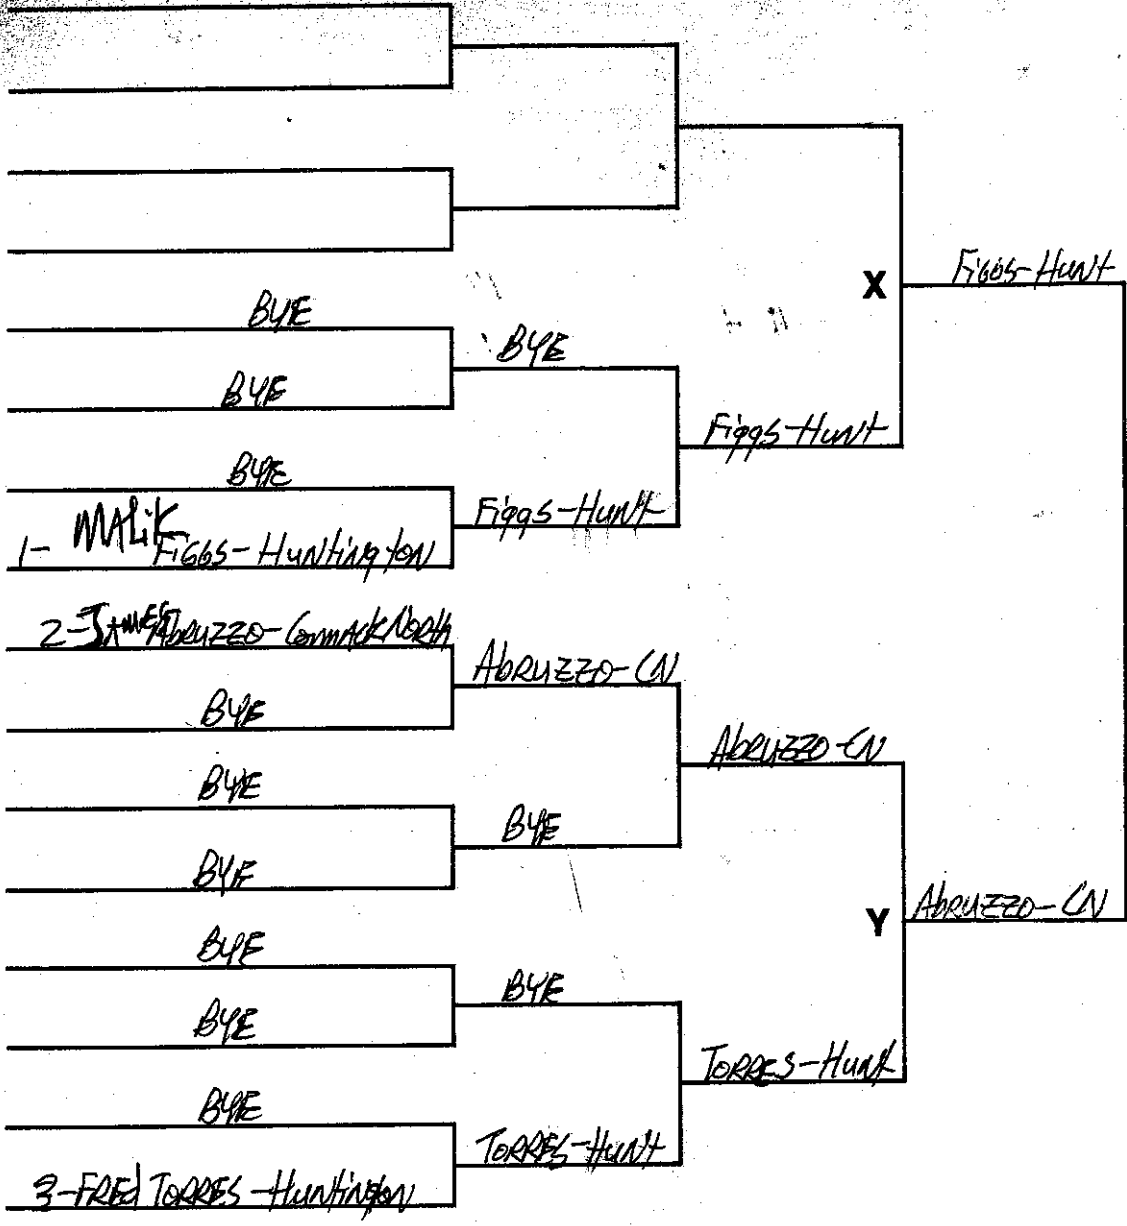

# SAMPLE TOURNAMENT PAIRINGS BRACKET SHEET - 16 Man

DATE 2/14/15/1986

TOURNAMENT

LEBBE III

WEIGHT

235 pounds

**CONSOLATIONS**