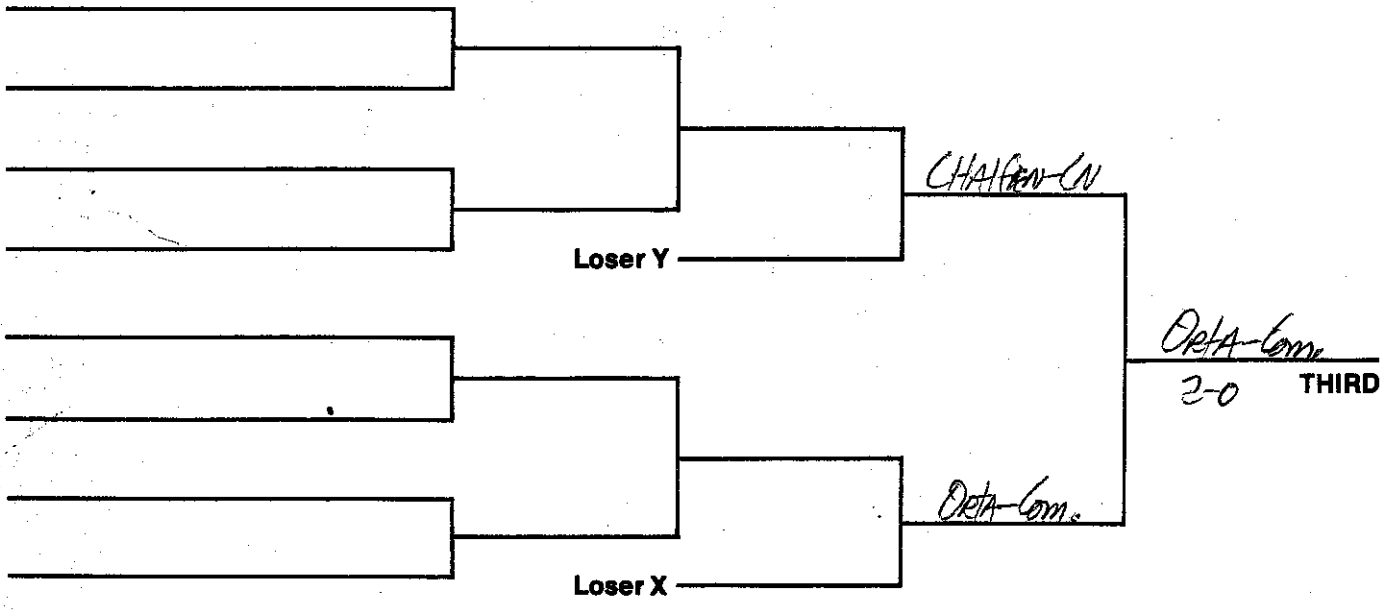

CONSOLATIONS