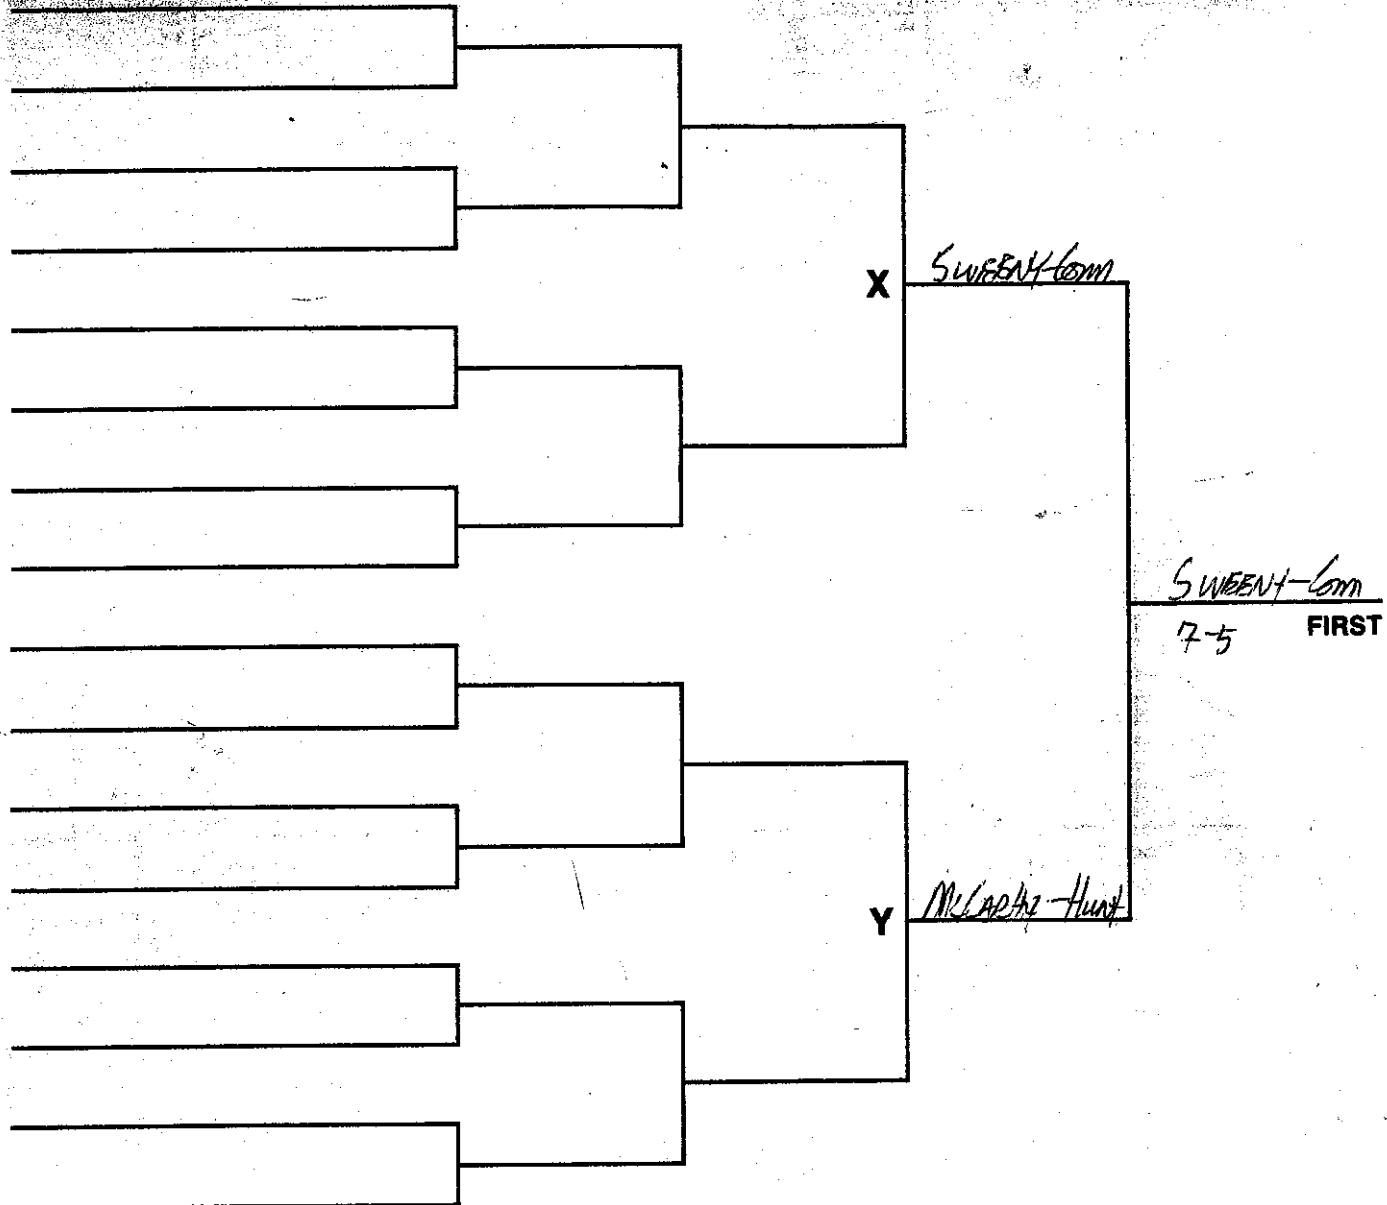

SAMPLE TOURNAMENT PAIRINGS BRACKET SHEET - 16 Man

DATE 2/14-15/1988 TOURNAMENT LEAGUE III WEIGHT 215 POUNDS