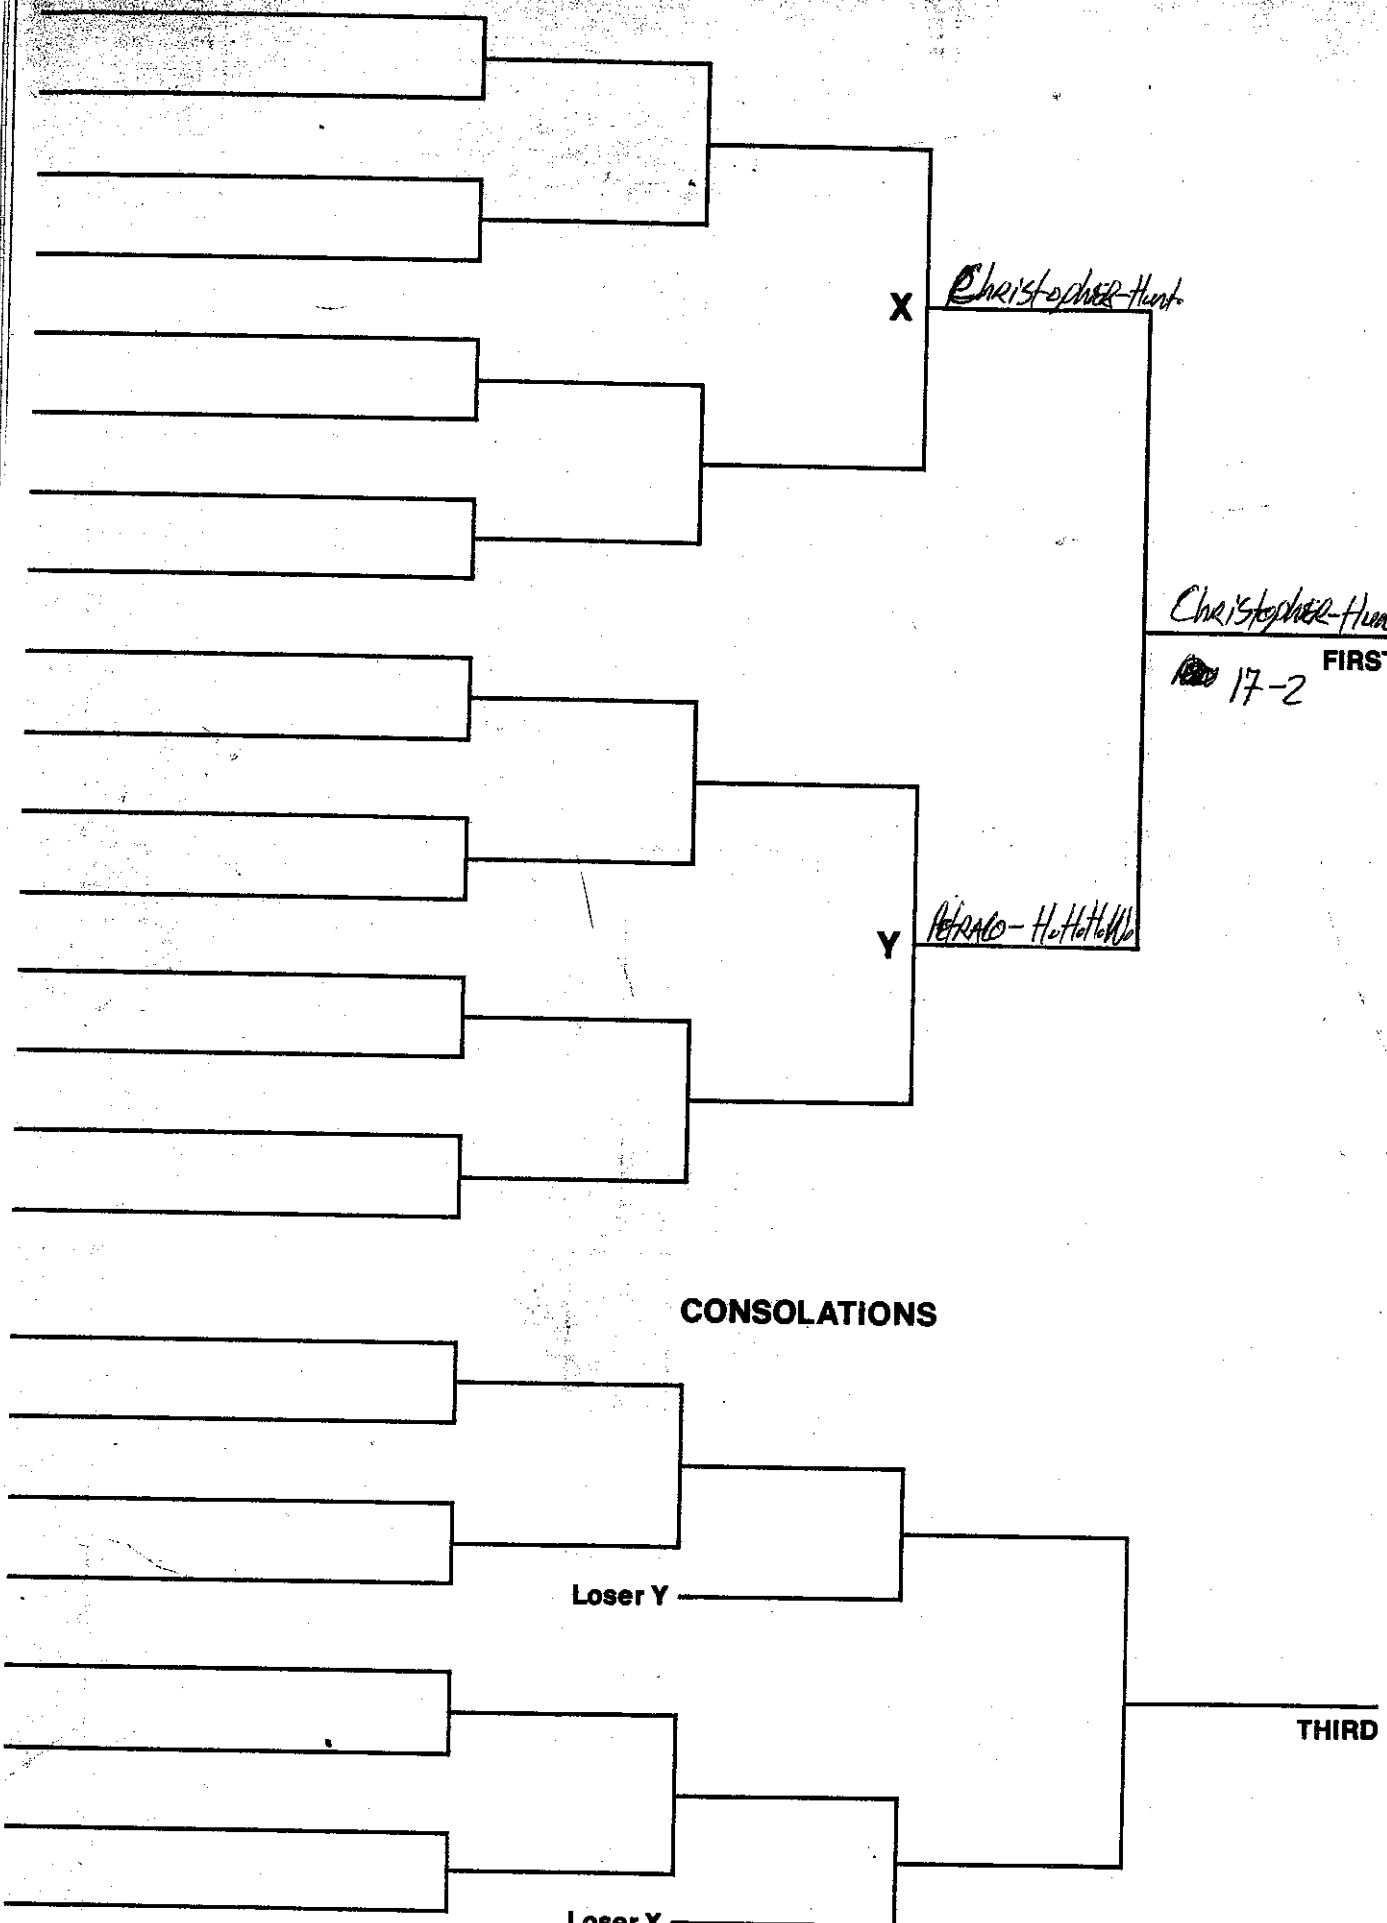

SAMPLE TOURNAMENT PAIRINGS BRACKET SHEET - 16 Man

DATE 2/14-15/1986

TOURNAMENT

Leisure II

WEIGHT 91 Pounds

X Christopher Hunt

Christopher Hunt
RND 17-2 FIRST

Y Petraco-Hottel

CONSOLATIONS

Loser Y

THIRD

Loser X