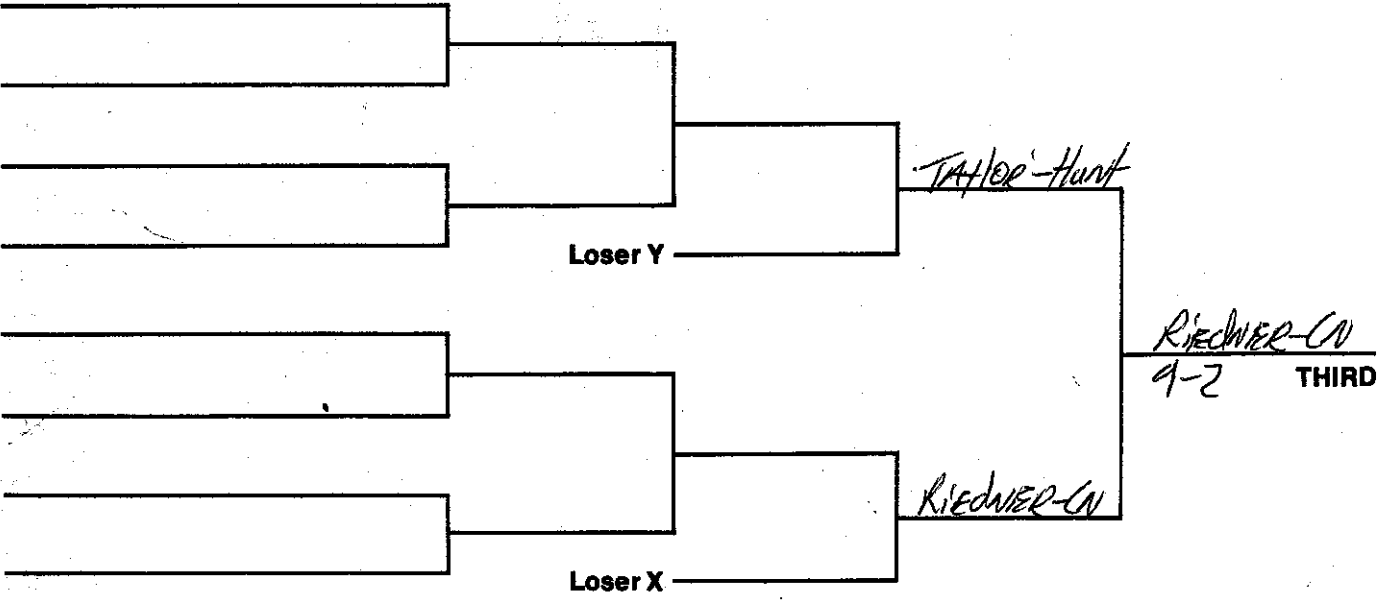

# SAMPLE TOURNAMENT PAIRINGS BRACKET SHEET - 16 Man

DATE 2/14/15/1986 TOURNAMENT

LEAGUE III

WEIGHT 167 Pounds

**CONSOLATIONS**