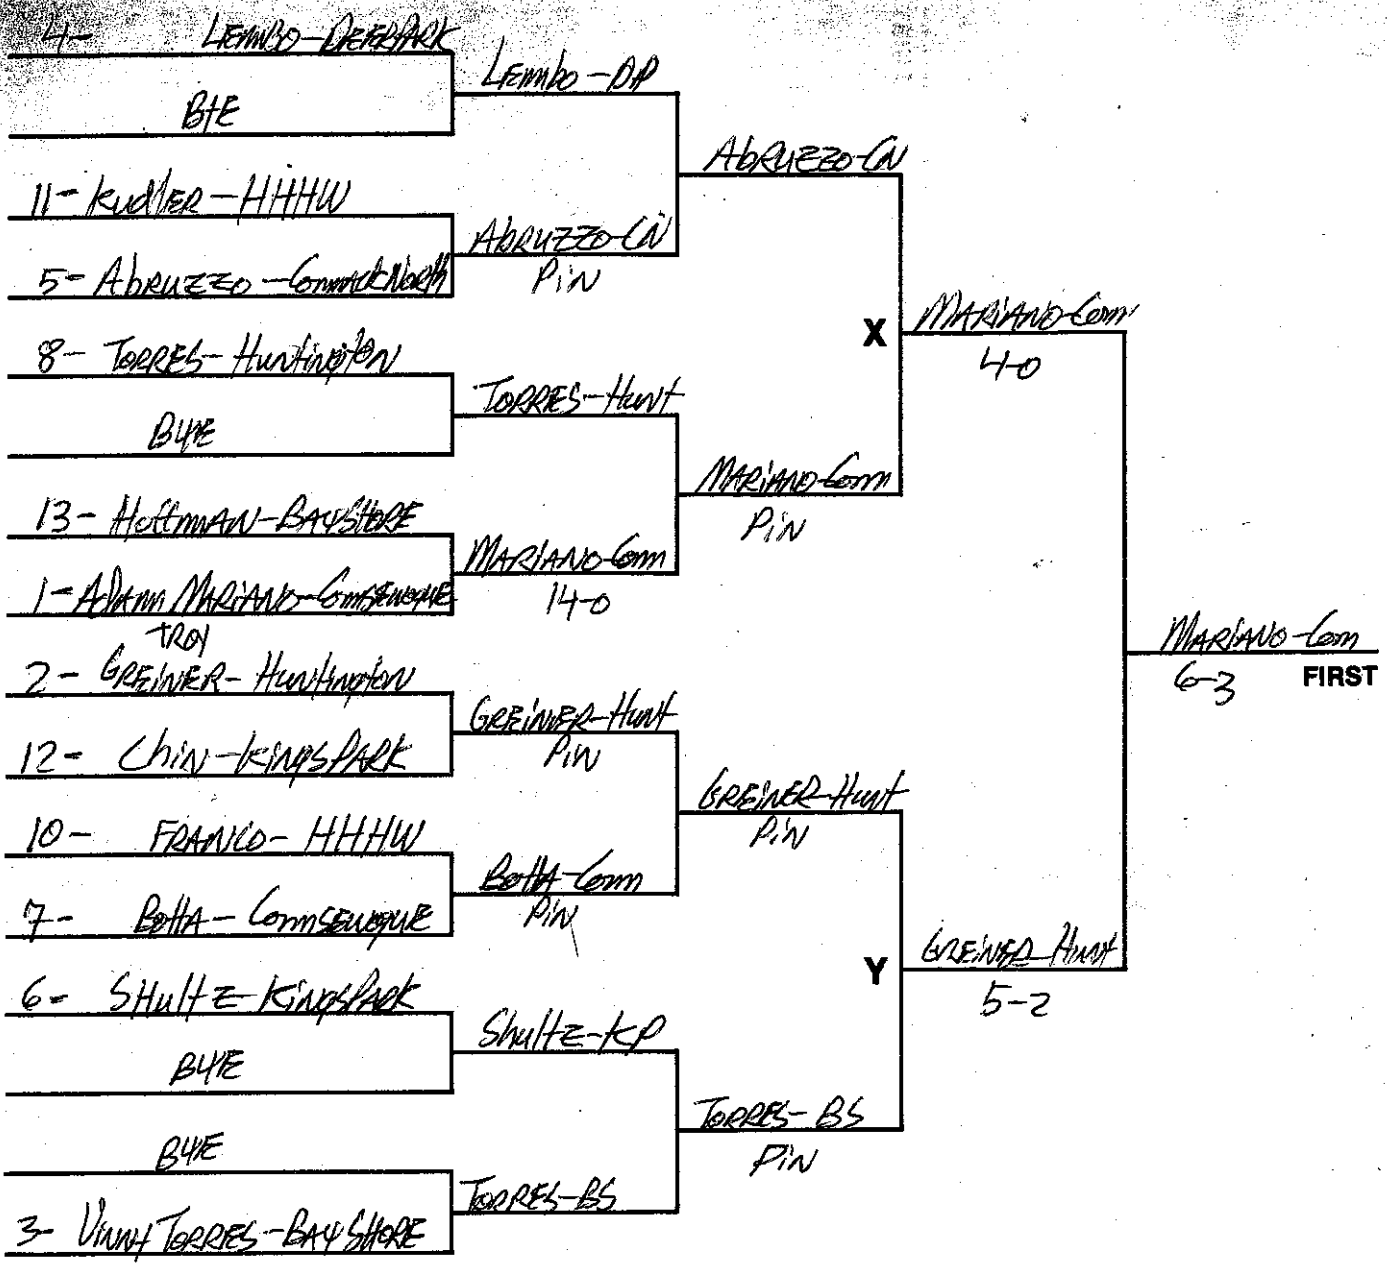

SAMPLE TOURNAMENT PAIRINGS BRACKET SHEET - 16 Man

DATE 2/14-15/1986 TOURNAMENT LEAGUE III

WEIGHT 155 Pounds