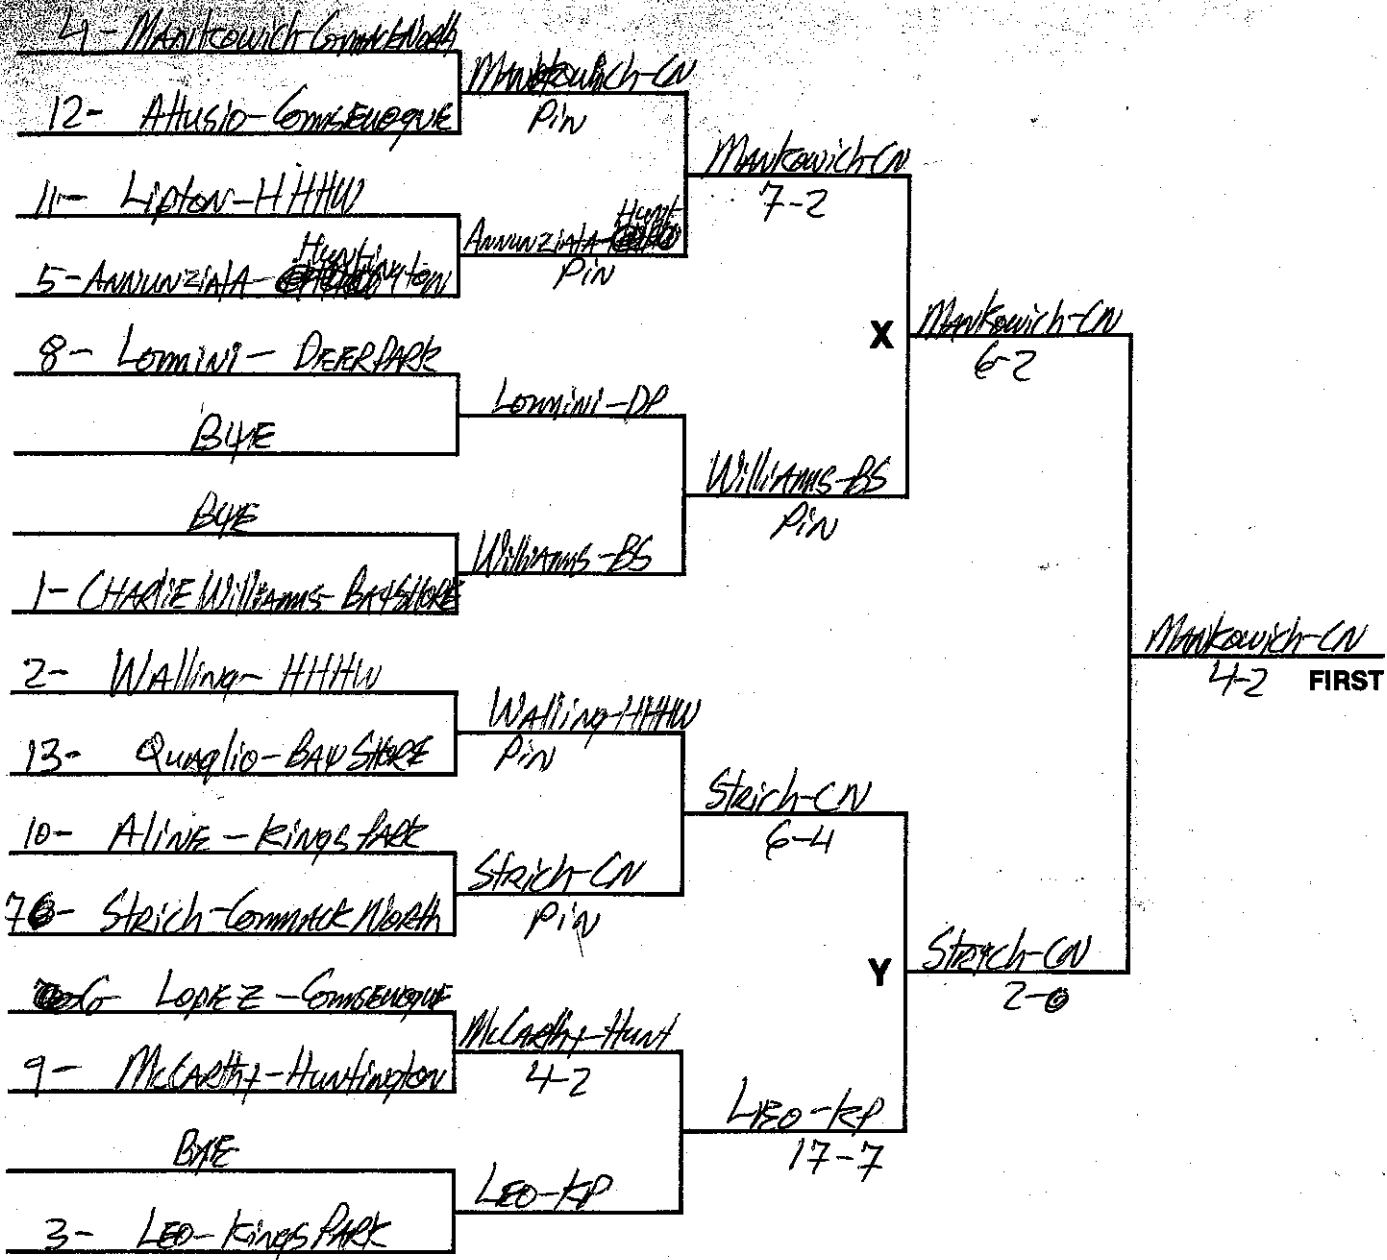

# SAMPLE TOURNAMENT PAIRINGS BRACKET SHEET - 16 Man

DATE 2/14-15/1986

TOURNAMENT

LEAGUE III

WEIGHT

175 Pounds