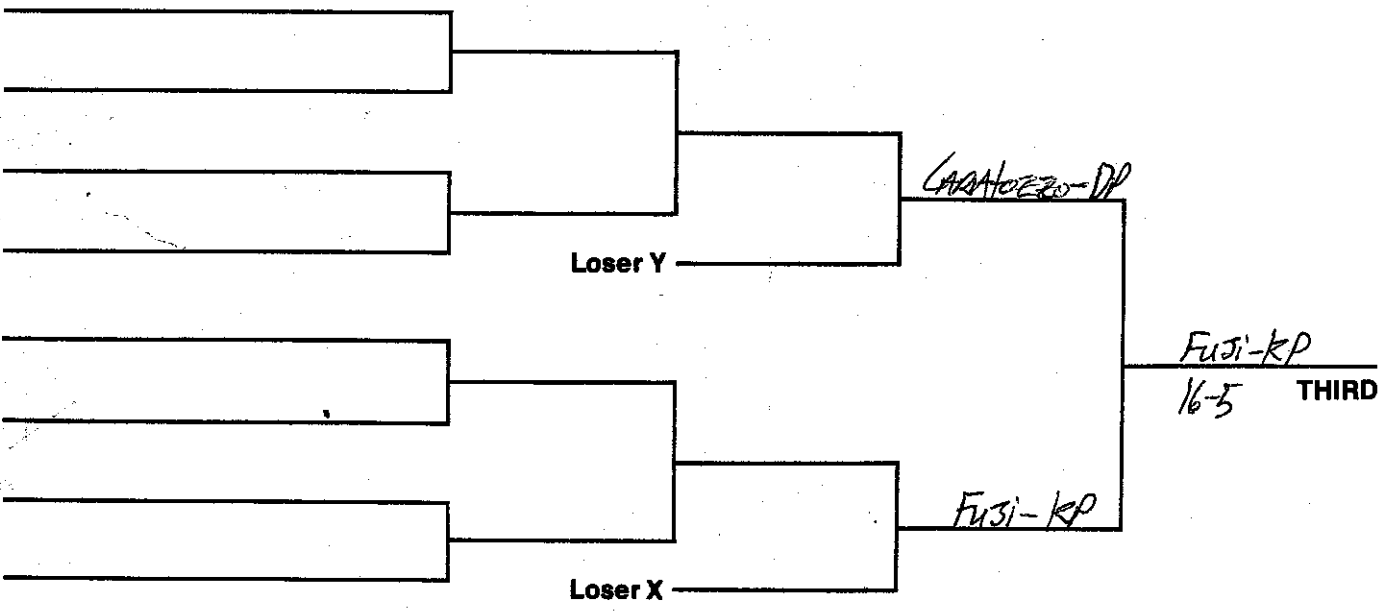

CONSOLATIONS