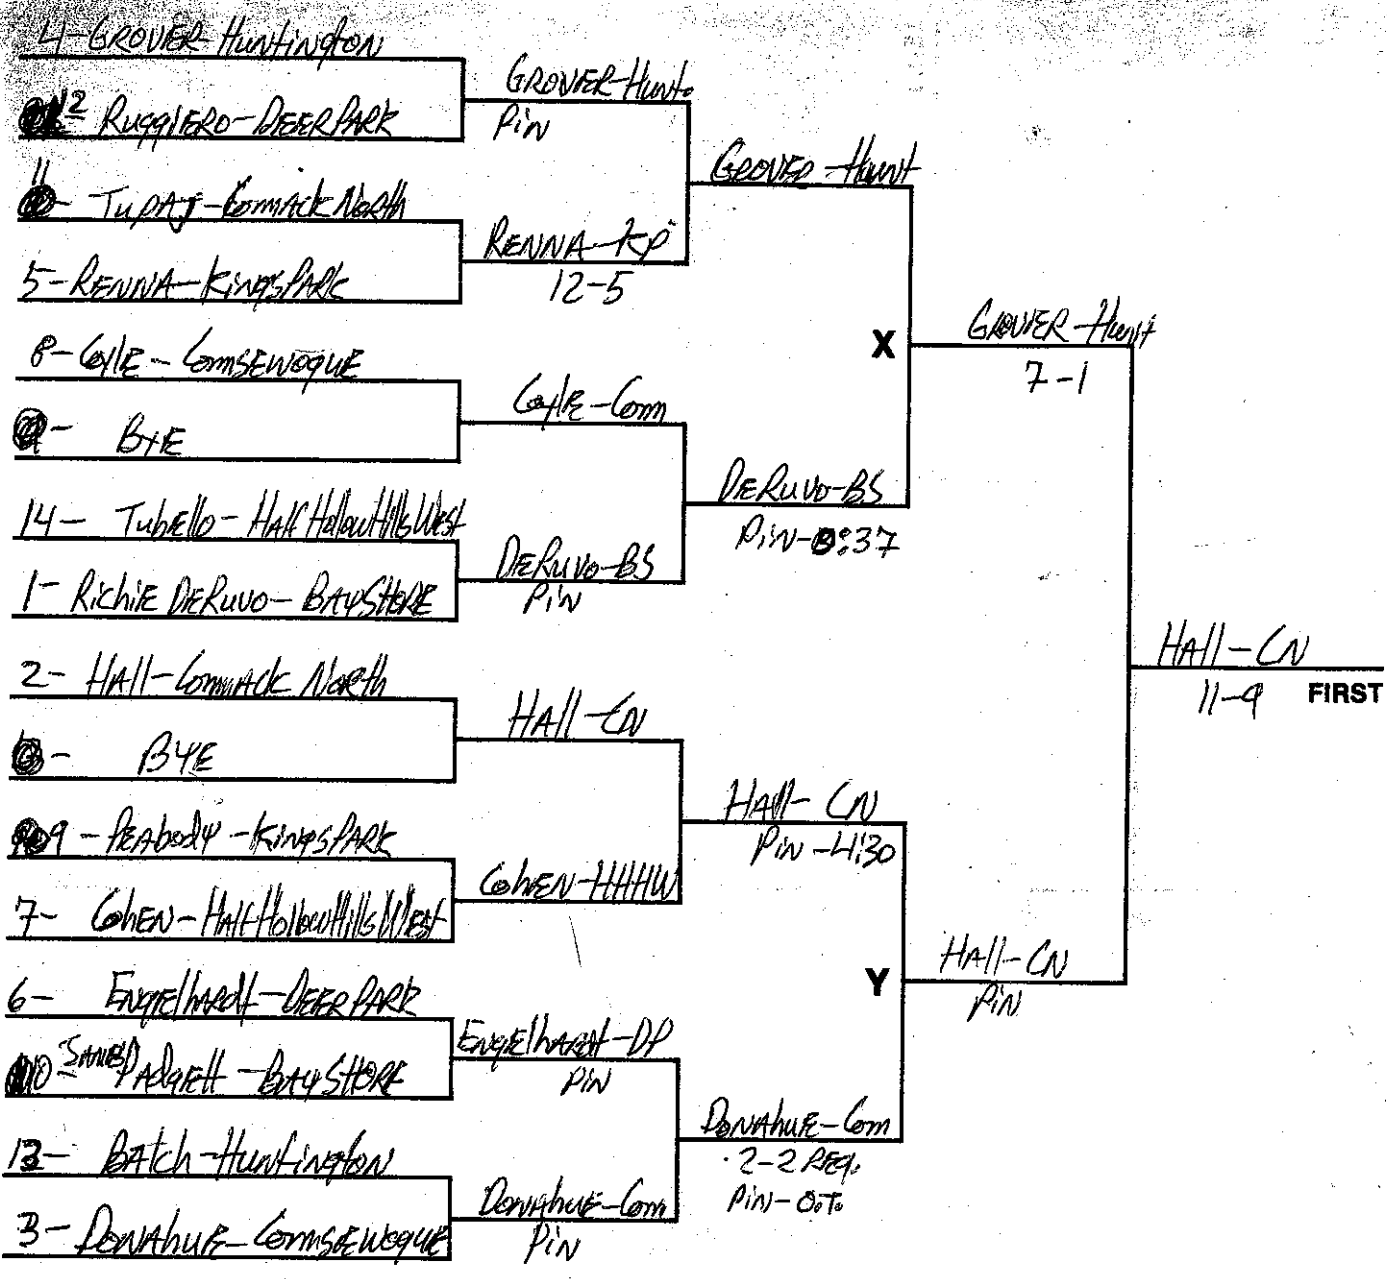

SAMPLE TOURNAMENT PAIRINGS BRACKET SHEET - 16 Man

DATE 2/14-15/1986 TOURNAMENT LEAGUE II WEIGHT 126 Pounds