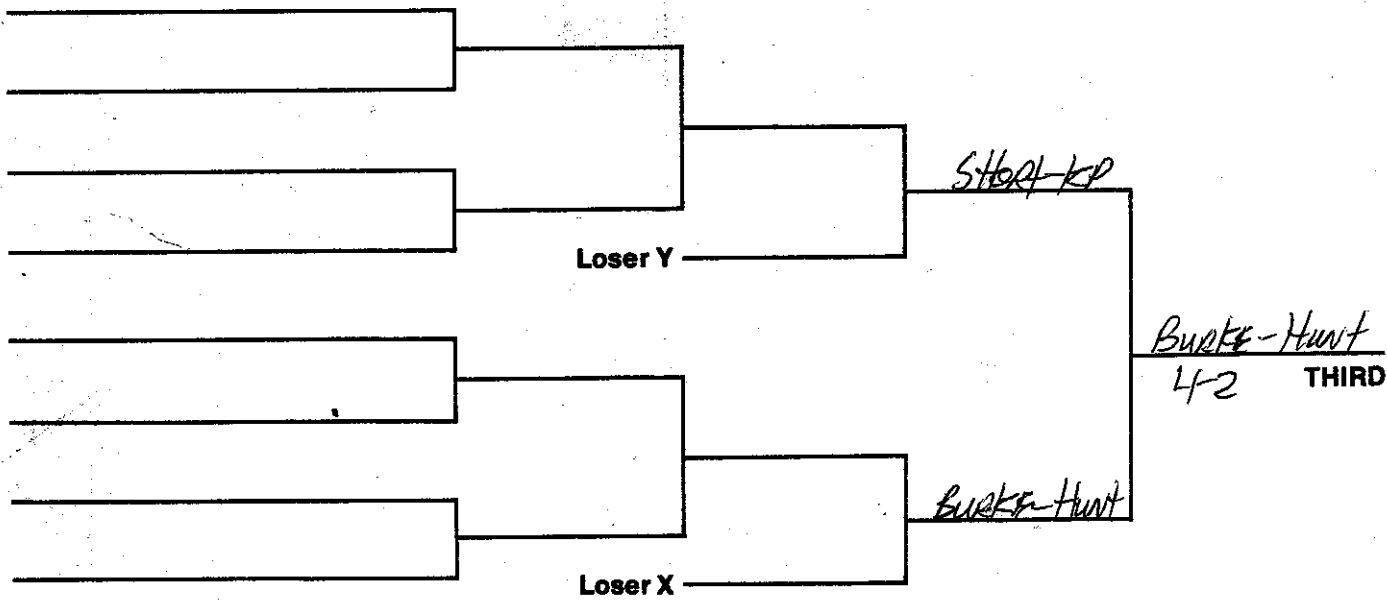

CONSOLATIONS