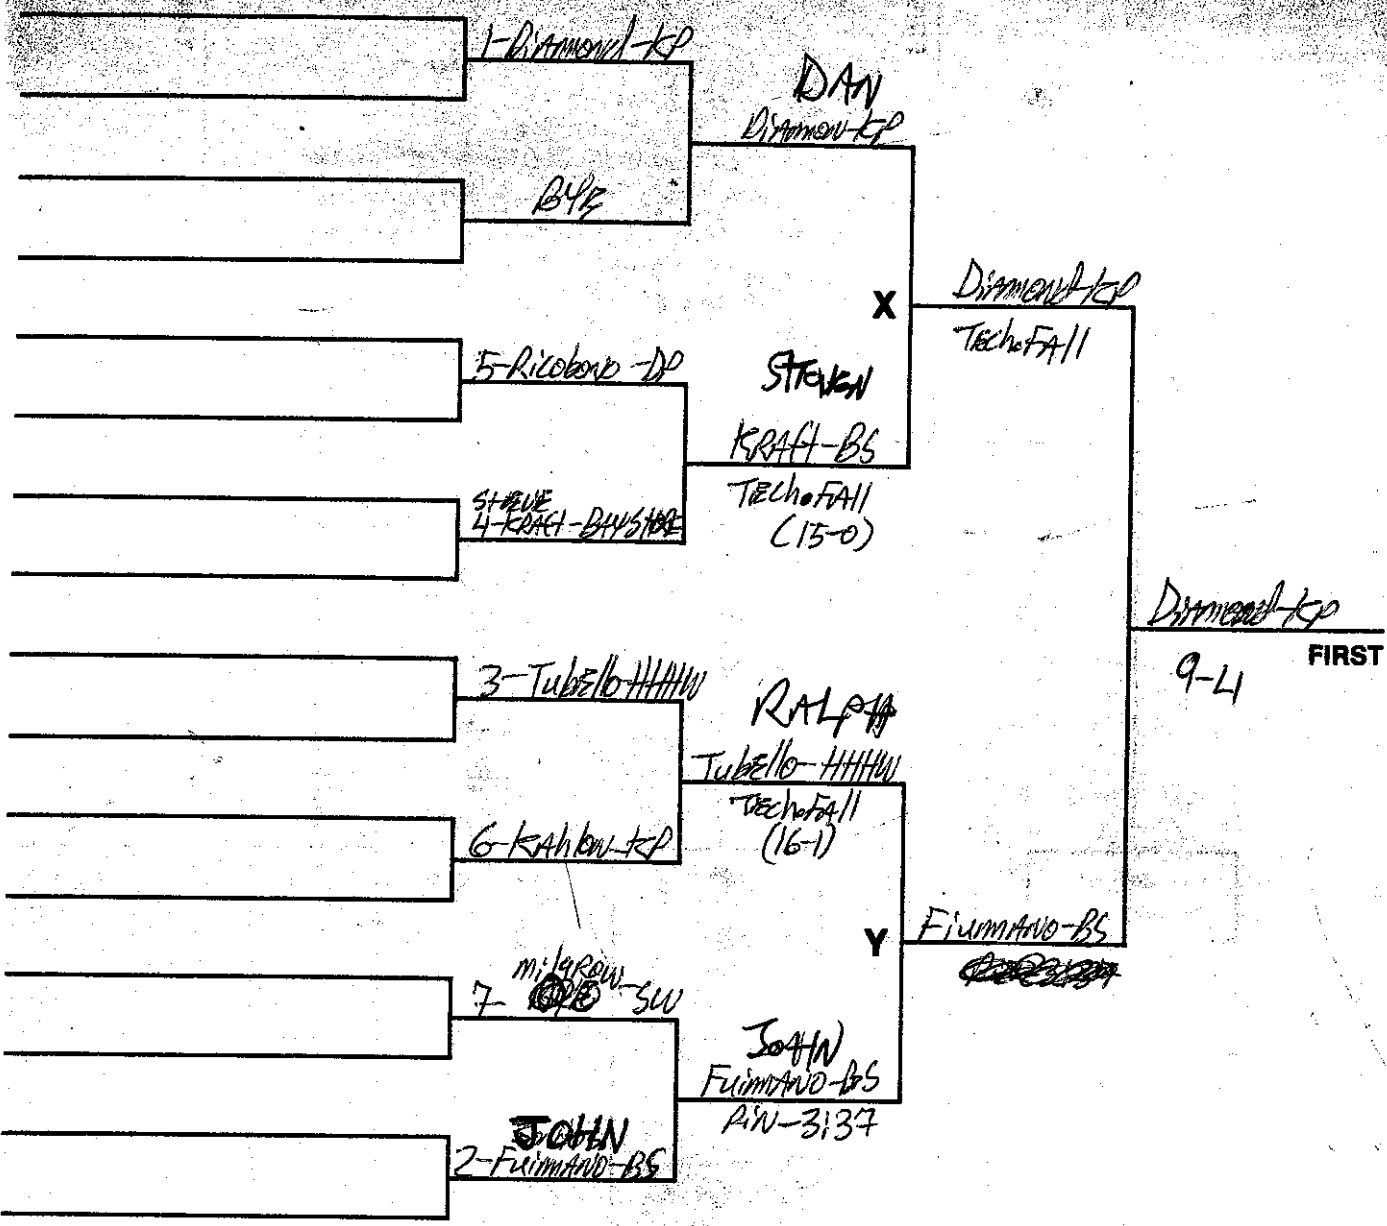

SAMPLE TOURNAMENT PAIRINGS BRACKET SHEET - 16 Man

DATE Feb 20, 1985

TOURNAMENT League VII

WEIGHT 119 Pounds