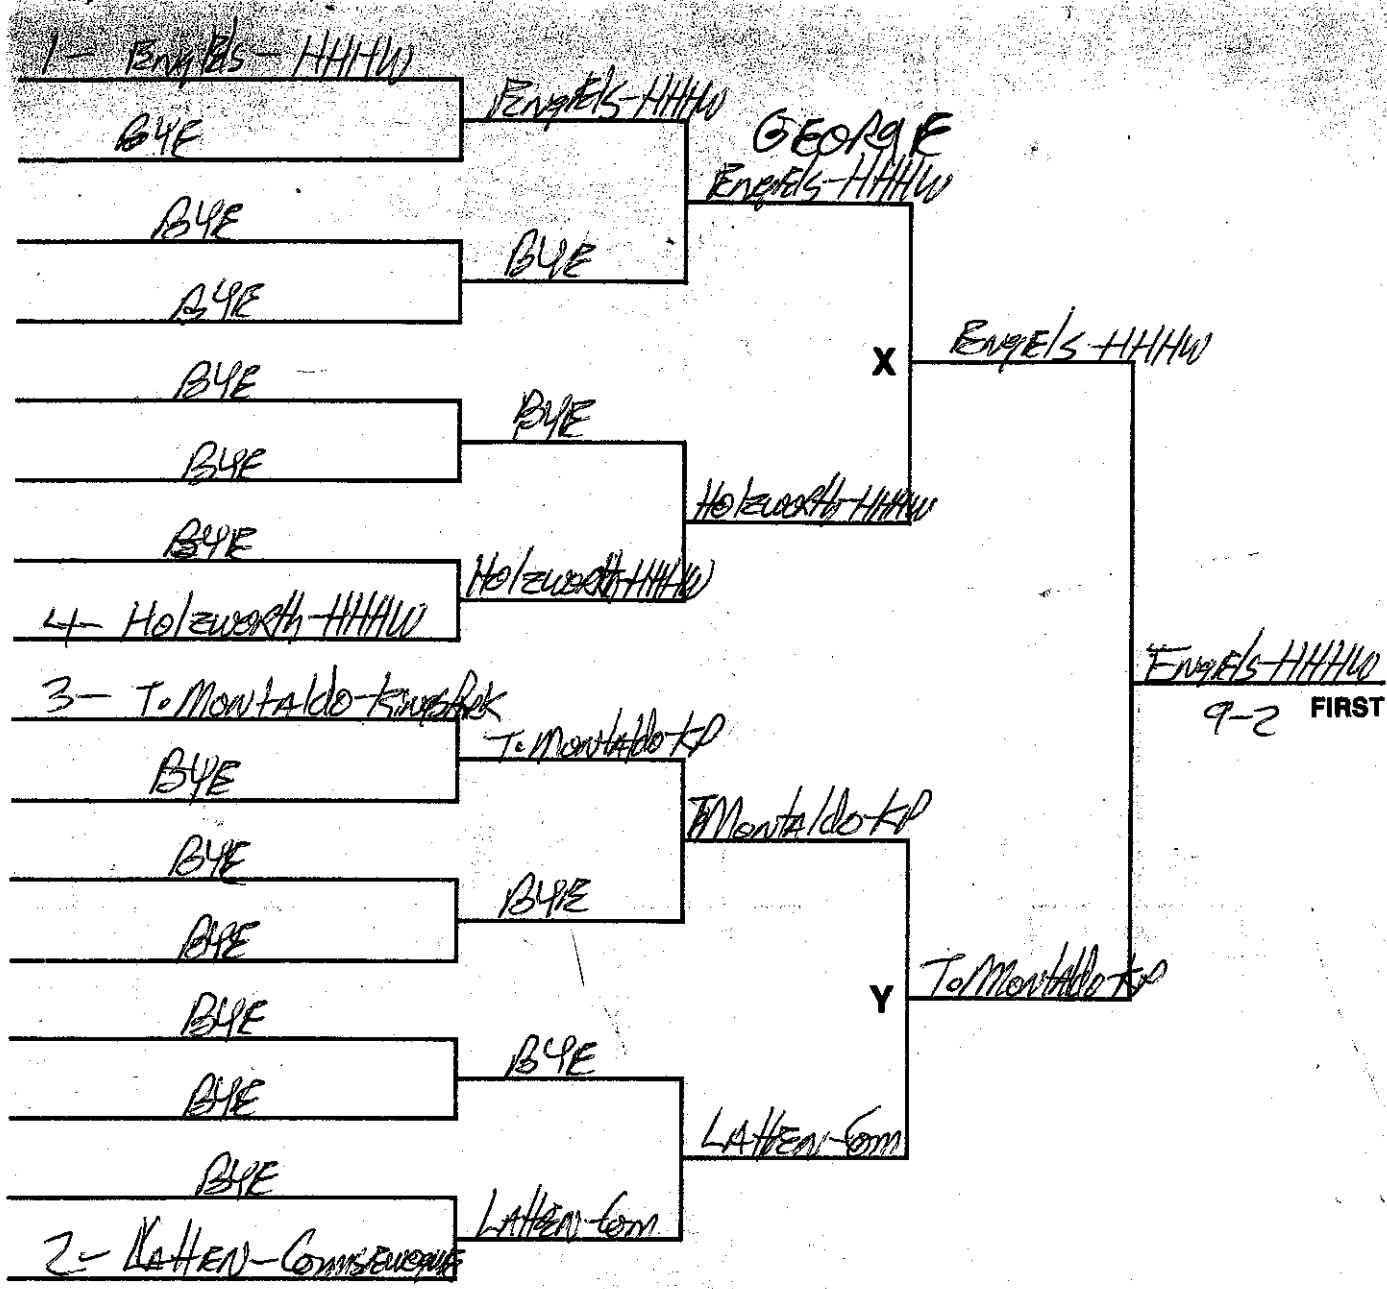

215 Pounds

CONSOLATIONS

SAMPLE TOURNAMENT PAIRINGS BRACKET SHEET - 16 Man

DATE Feb 20, 1988 TOURNAMENT LEAGUE III

WEIGHT 250 Pounds

CONSOLATIONS