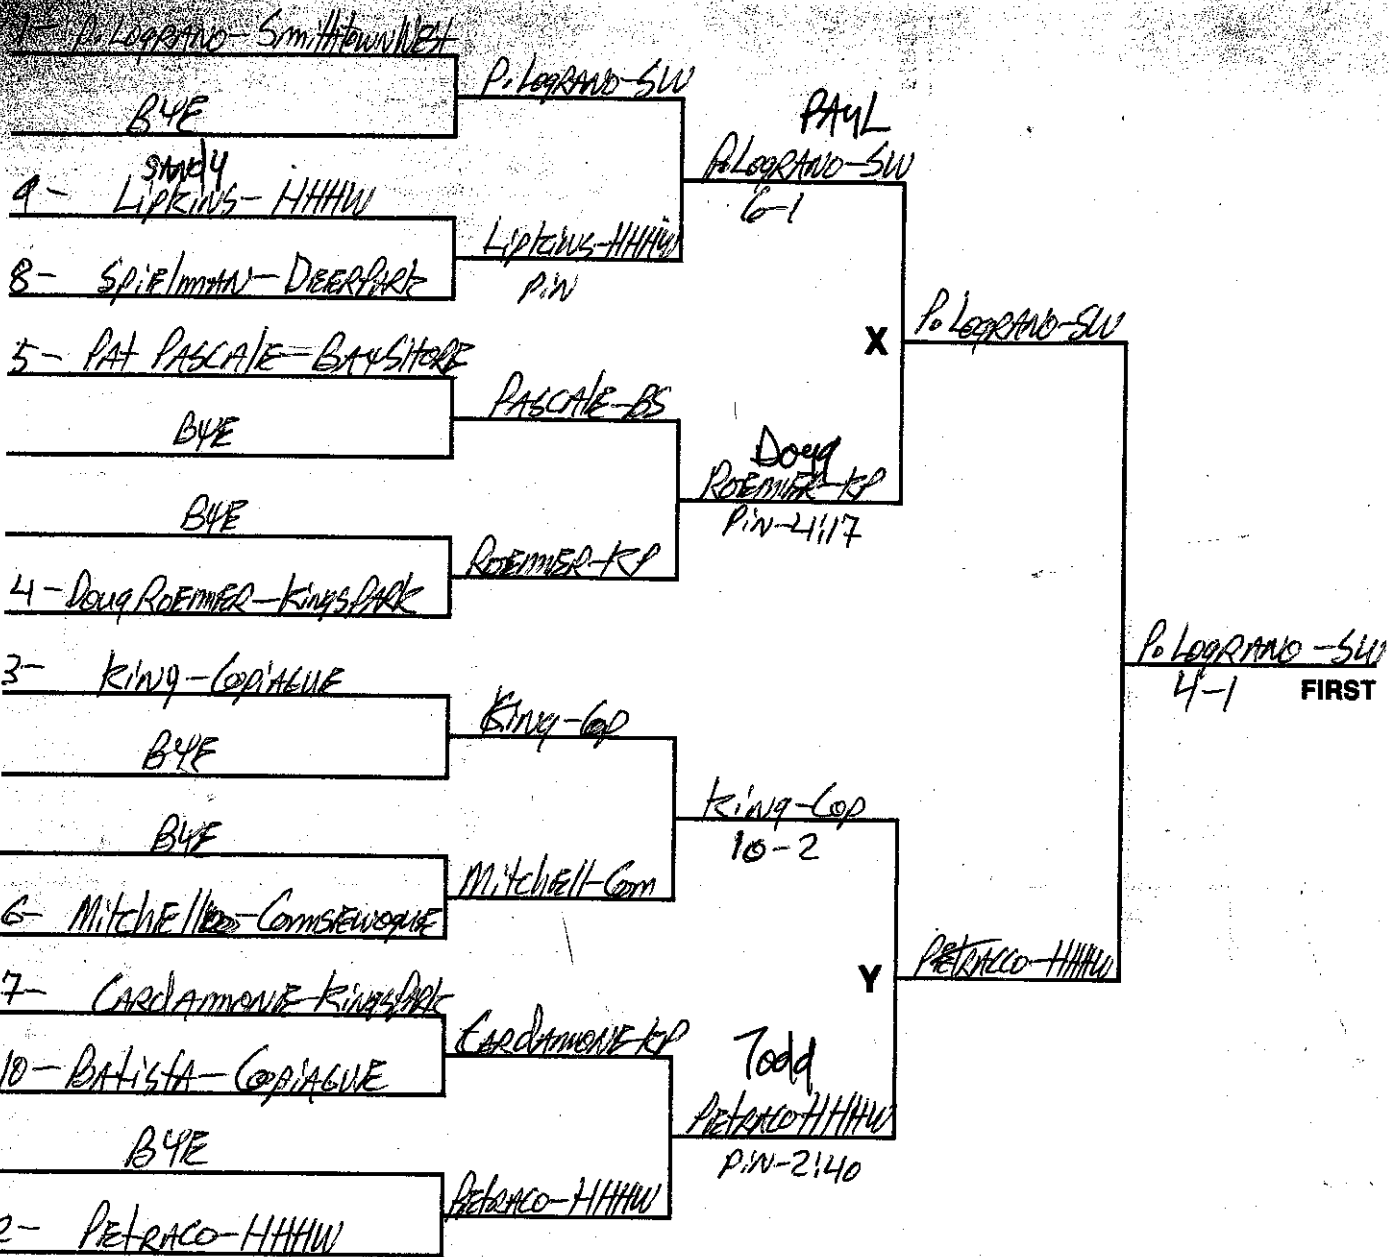

SAMPLE TOURNAMENT PAIRINGS BRACKET SHEET - 16 Man

DATE Feb 19 20, 1988 TOURNAMENT Let's Play III

WEIGHT 12 pounds