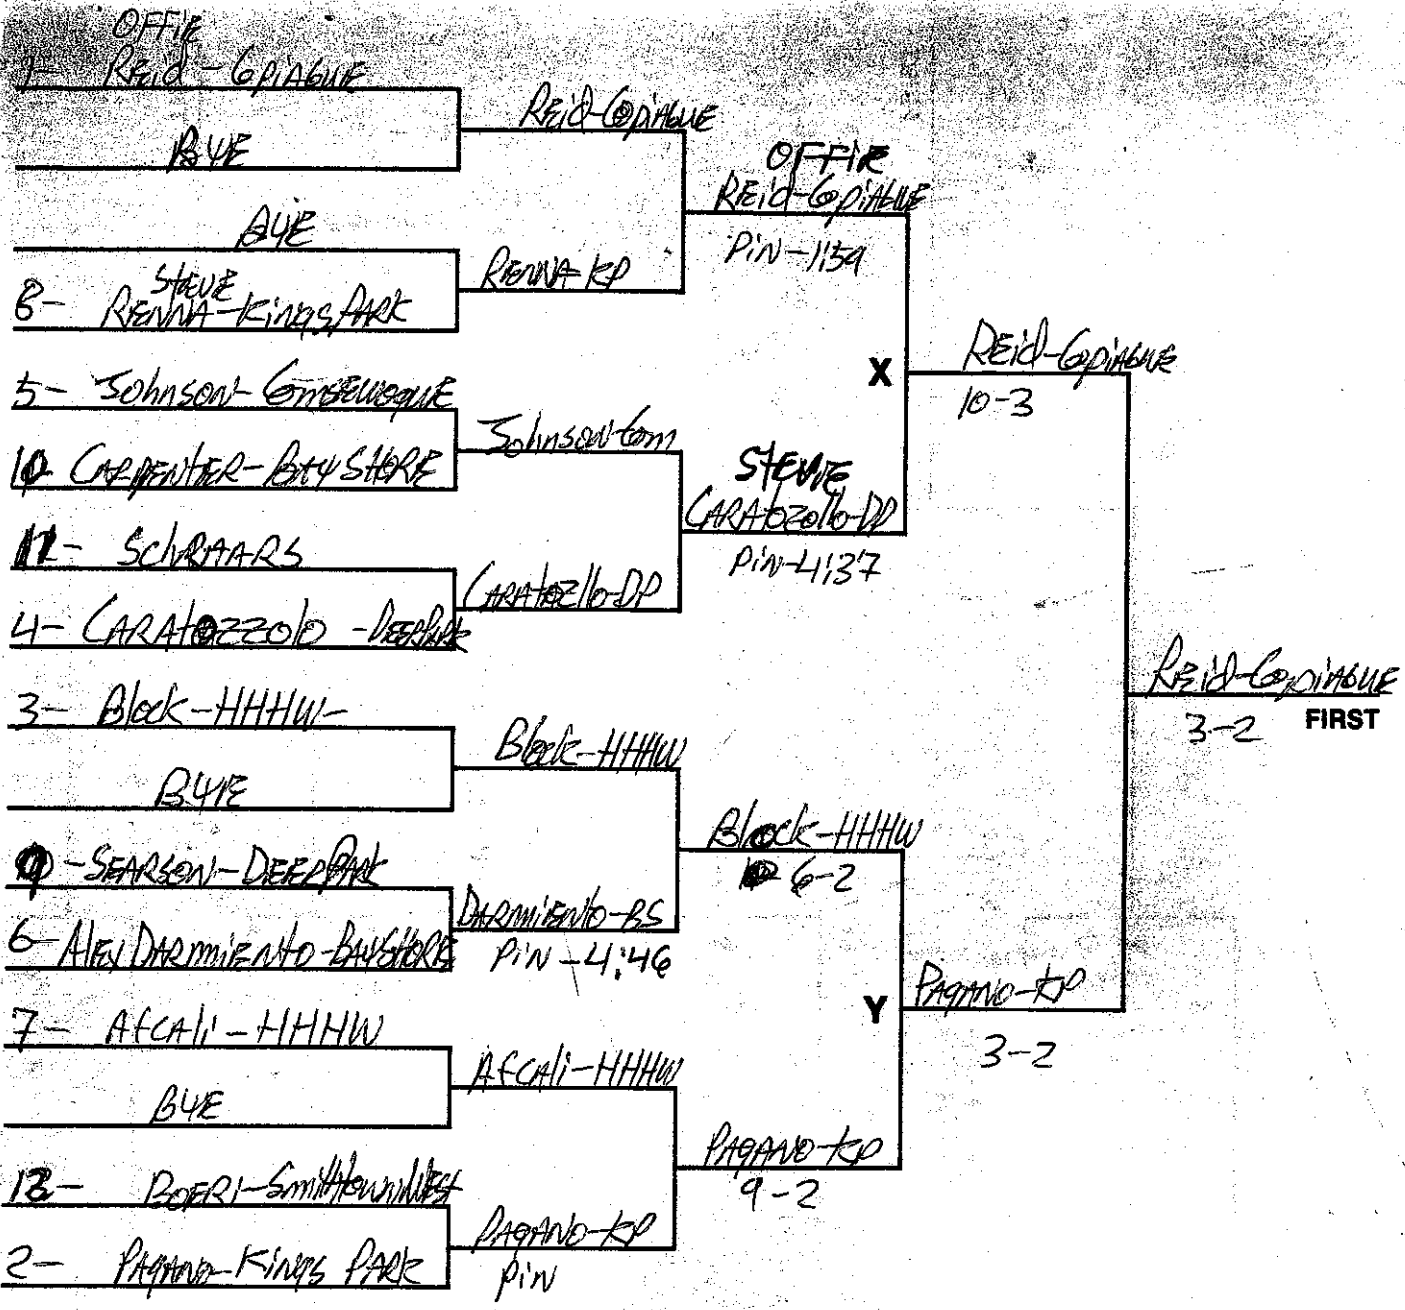

DATE Feb 17 & 20, 1988 TOURNAMENT LETTLE III

WEIGHT 126 Pounds

CONSOLATIONS

SAMPLE TOURNAMENT PAIRINGS BRACKET SHEET - 16 Man

DATE Feb 14, 20, 1988 TOURNAMENT LEAGUE IV

WEIGHT 132 POUNDS

CONSOLATIONS

SAMPLE TOURNAMENT PAIRINGS BRACKET SHEET - 16 Man