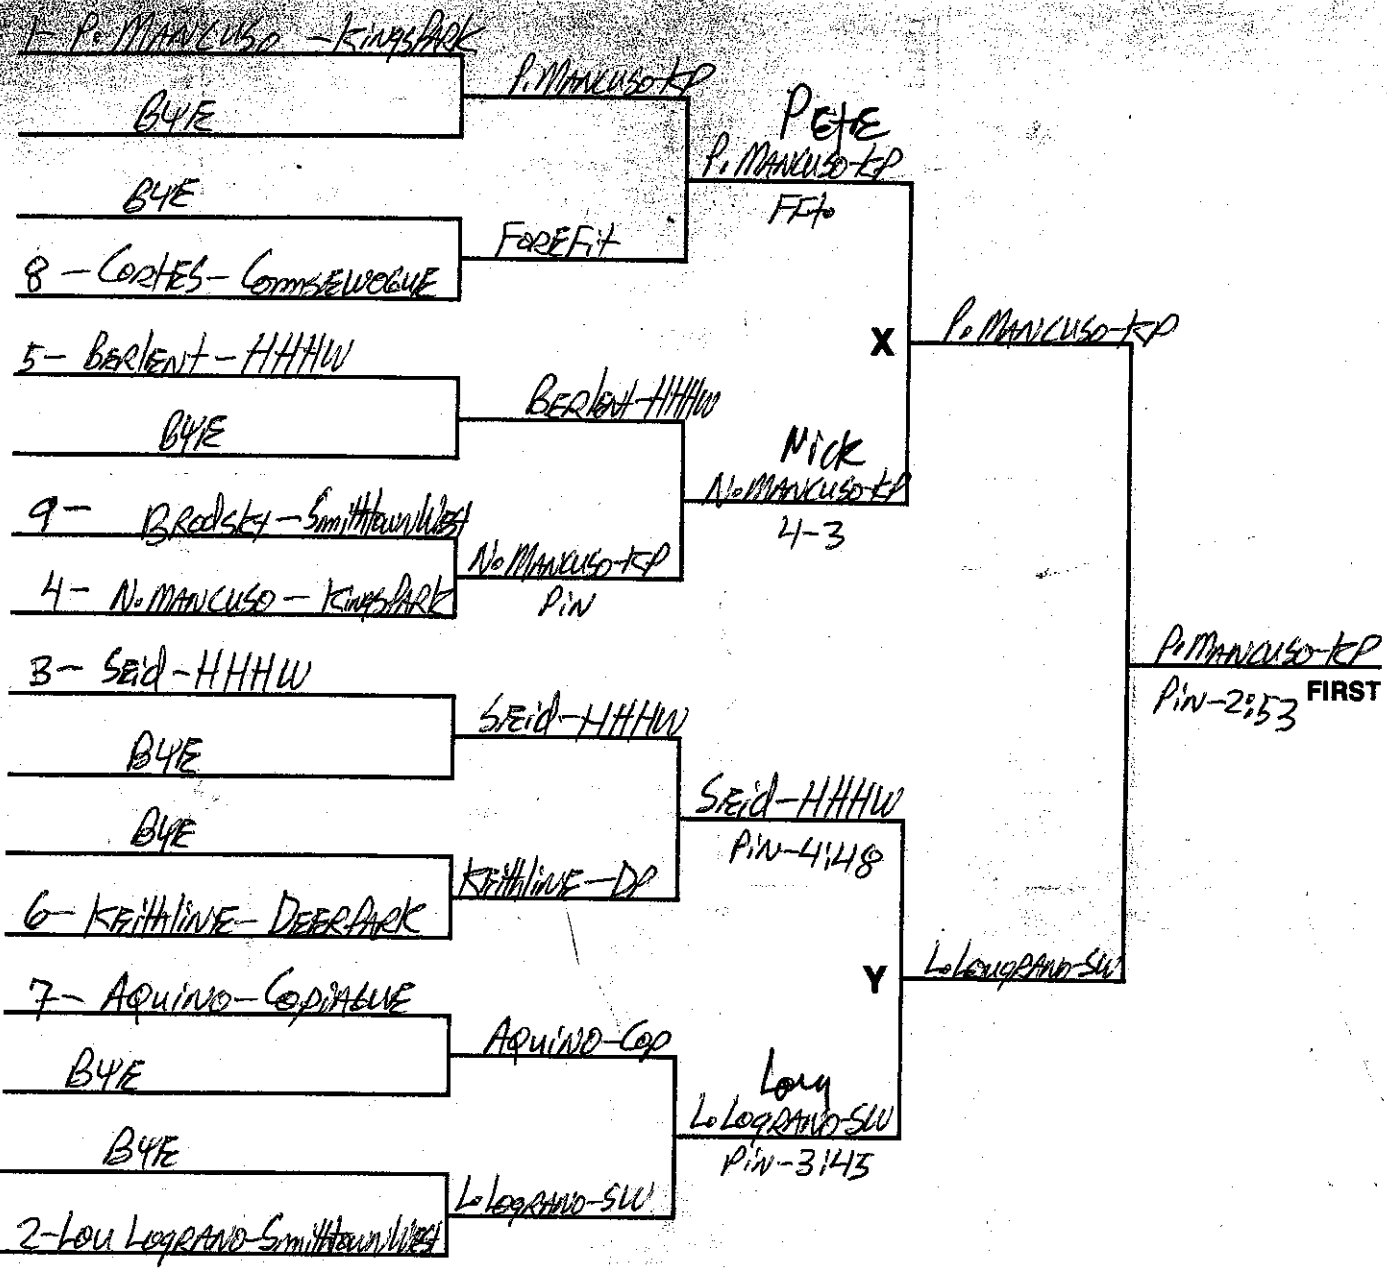

CONSOLATIONS

SAMPLE TOURNAMENT PAIRINGS BRACKET SHEET - 16 Man

DATE Feb 14th 20, 1988 TOURNAMENT LETALITE II

WEIGHT 105 Pounds

CONSOLATIONS

SAMPLE TOURNAMENT PAIRINGS BRACKET SHEET - 16 Man

DATE Feb 19 20, 1988 TOURNAMENT Let's Play III