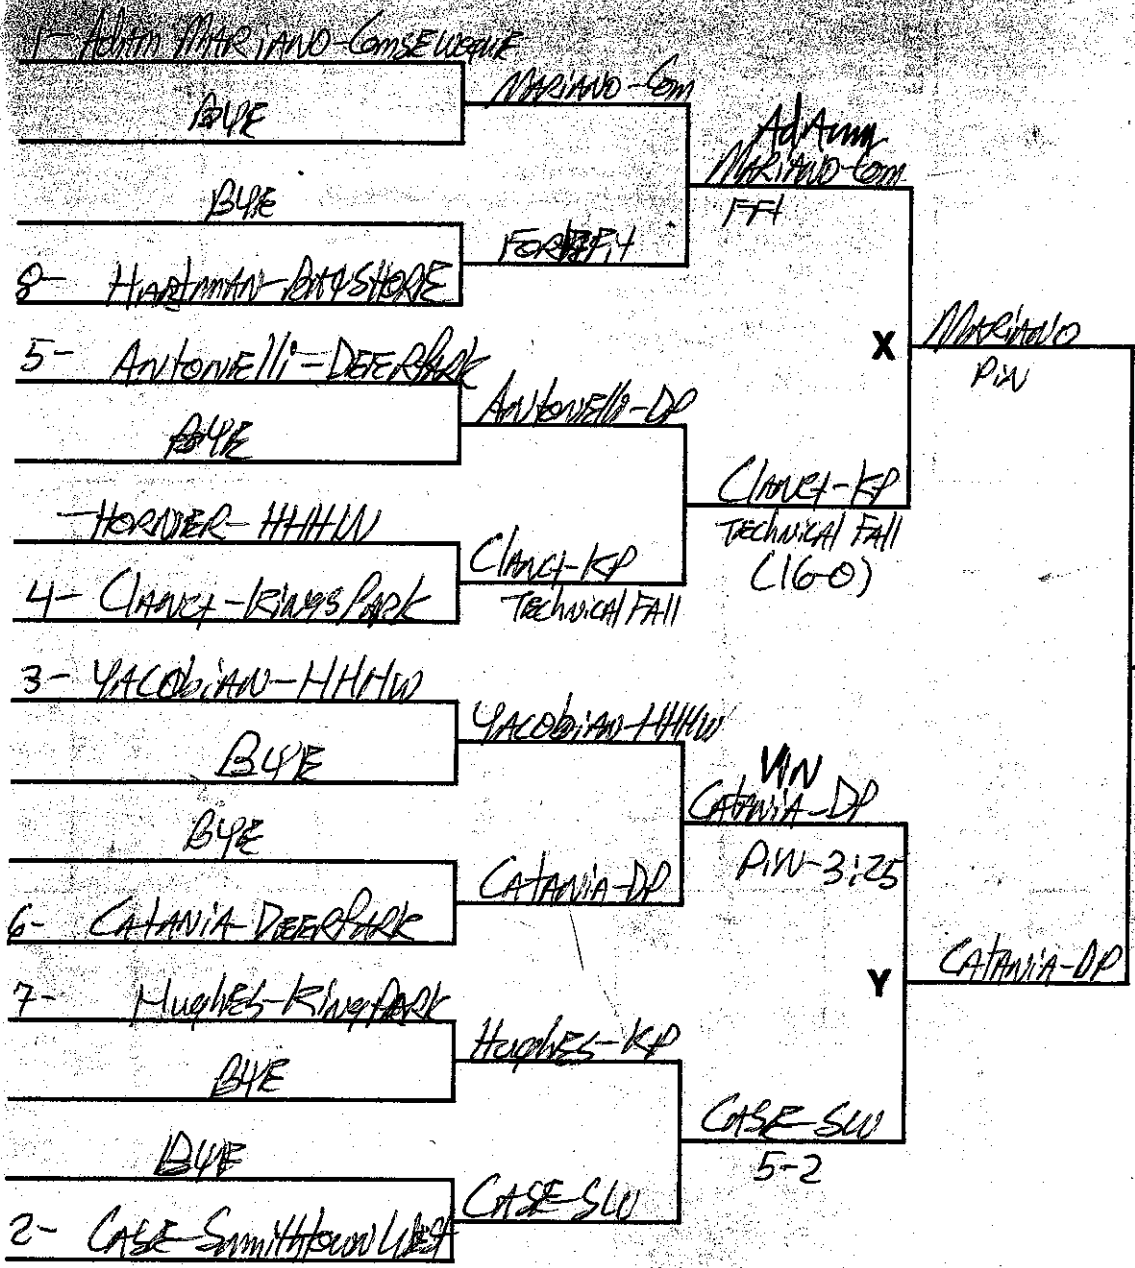

SAMPLE TOURNAMENT PAIRINGS BRACKET SHEET - 16 Man

DATE Feb 20, 1988

TOURNAMENT

LEGEND III

WEIGHT

177 POUNDS