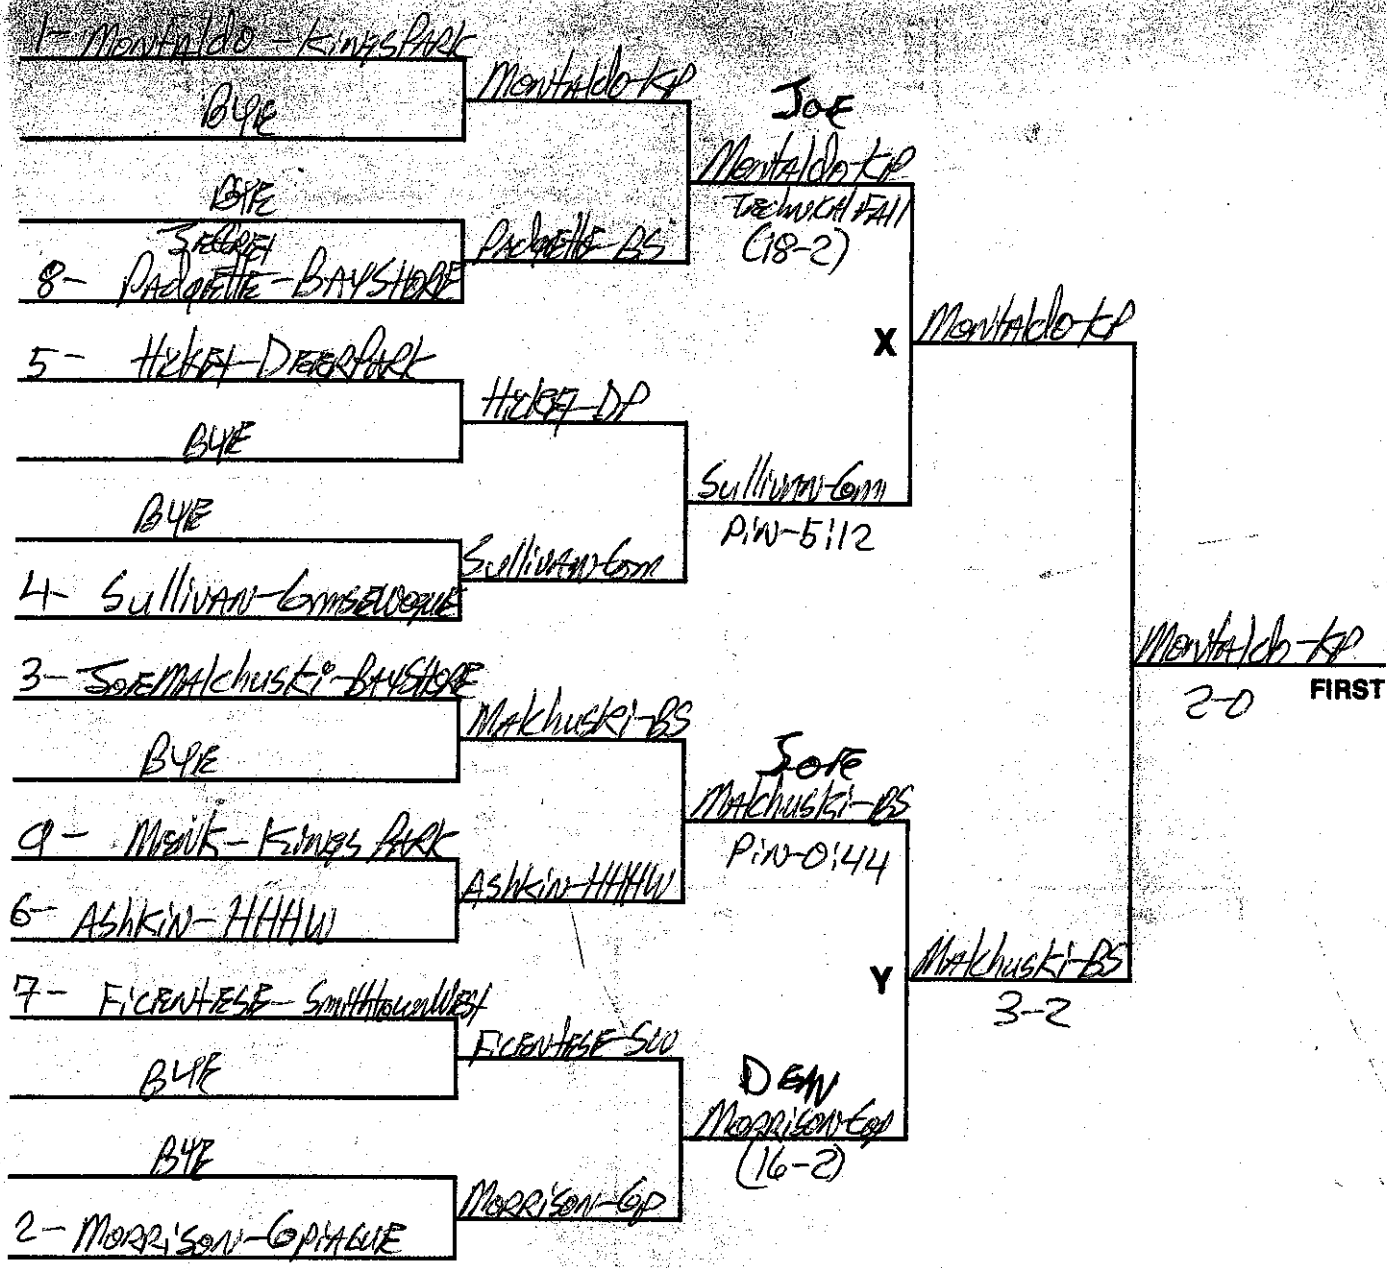

SAMPLE TOURNAMENT PAIRINGS BRACKET SHEET - 16 Man

DATE Feb 14, 1988 TOURNAMENT LEVEL II WEIGHT 167 Pounds