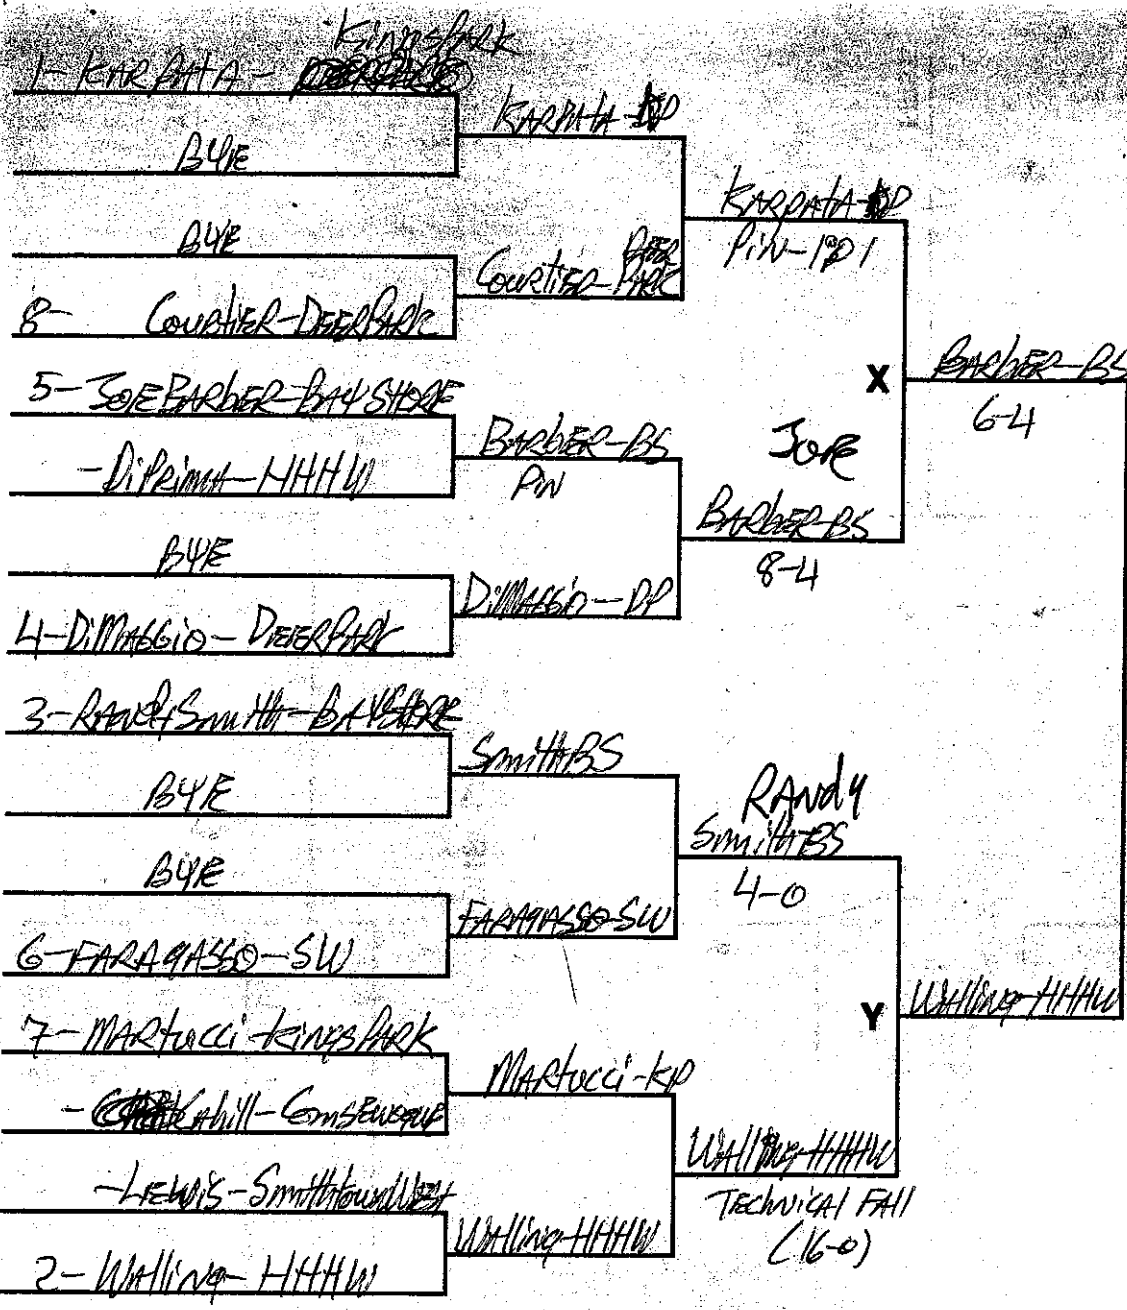

DATE Feb 19, 20, 1988 TOURNAMENT Let Blue III WEIGHT 135 pounds

CONSOLATIONS

SAMPLE TOURNAMENT PAIRINGS BRACKET SHEET - 16 Man

DATE Feb 14 & 20, 1988 TOURNAMENT League III

WEIGHT 175 Pounds

CONSOLATIONS

Smith - BS
2-1
THIRD