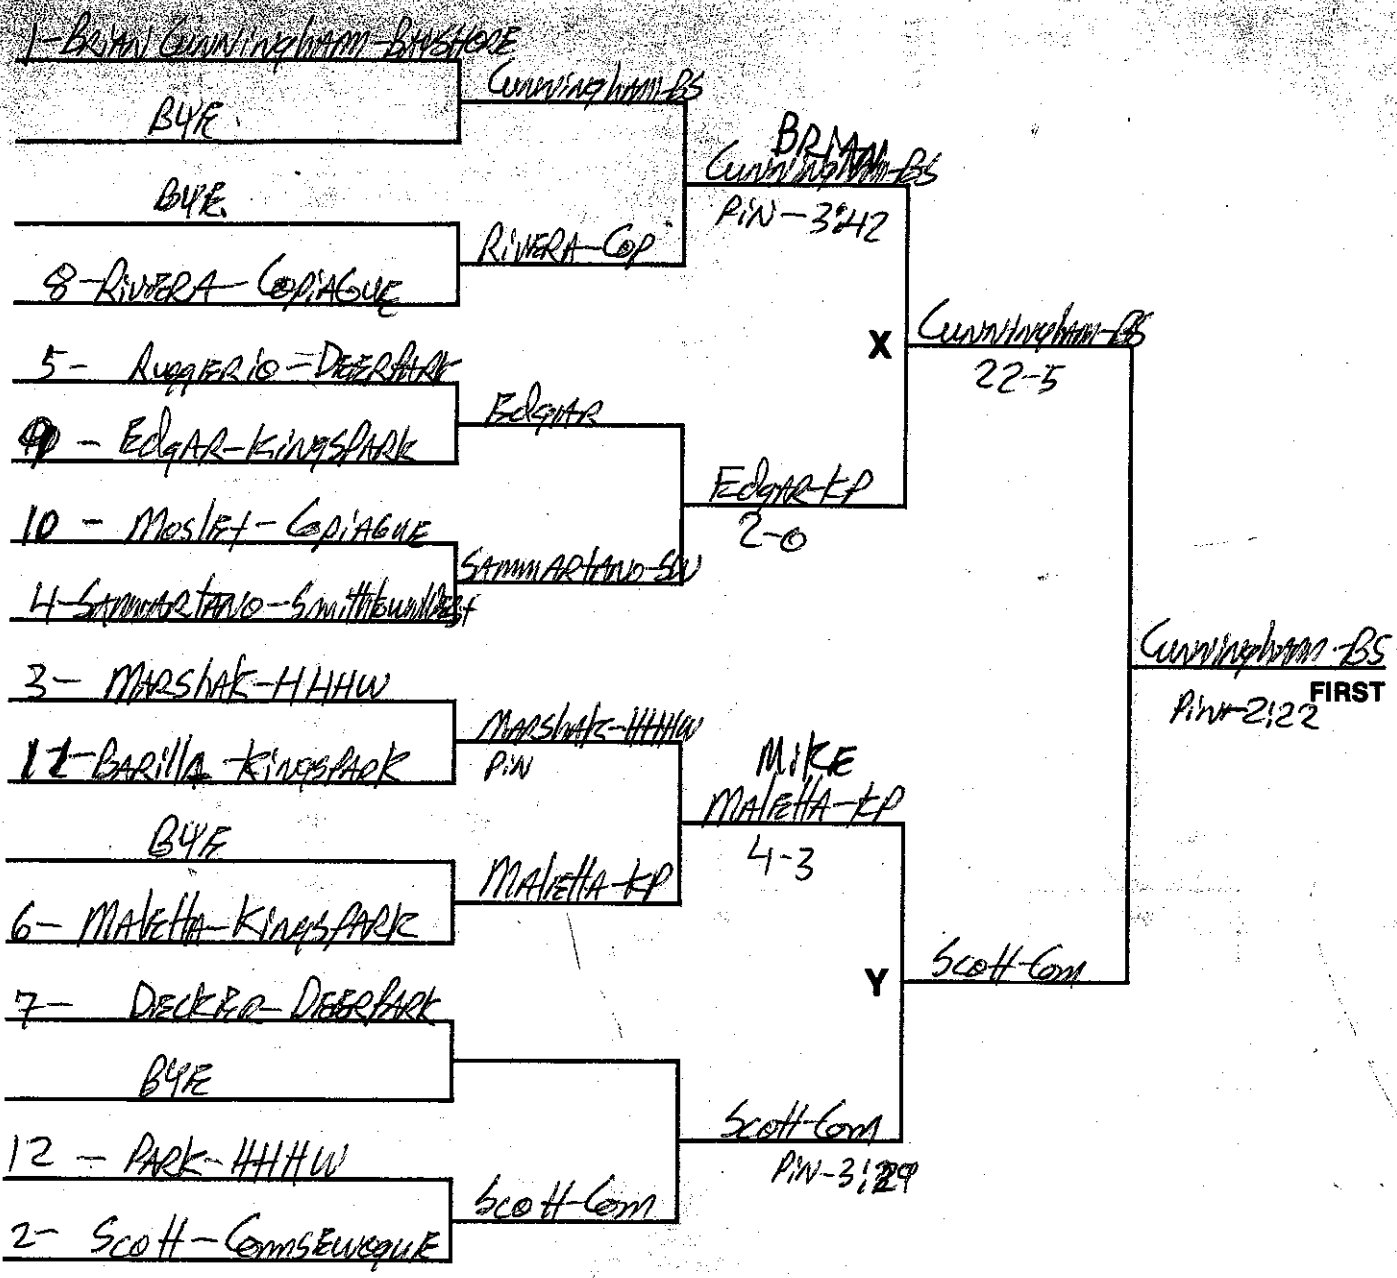

SAMPLE TOURNAMENT PAIRINGS BRACKET SHEET - 16 Man

DATE Feb 19, 20, 1988 TOURNAMENT Let Blue III WEIGHT 135 pounds