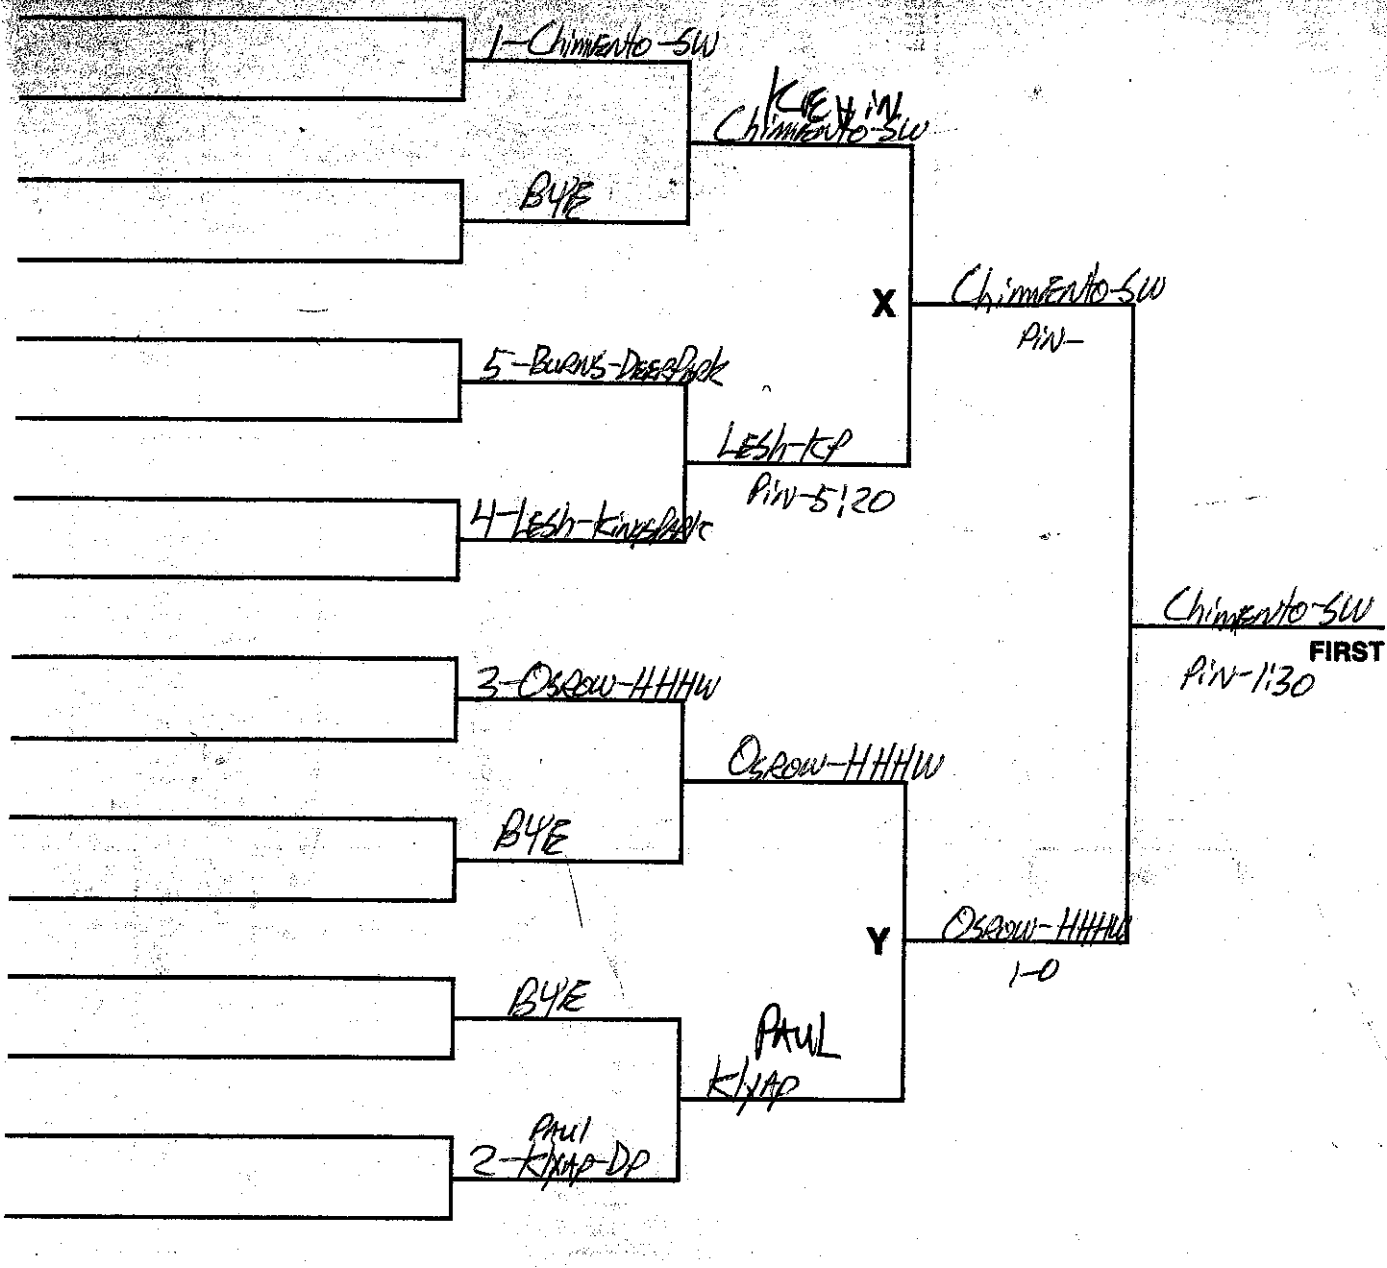

SAMPLE TOURNAMENT PAIRINGS BRACKET SHEET - 16 Man

DATE Feb 19/20, 1988 TOURNAMENT LEAGUE III WEIGHT 91 Pounds

CONSOLATIONS

SAMPLE TOURNAMENT PAIRINGS BRACKET SHEET - 16 Man

DATE Feb 19/20, 1988 TOURNAMENT LEGALE III WEIGHT 95