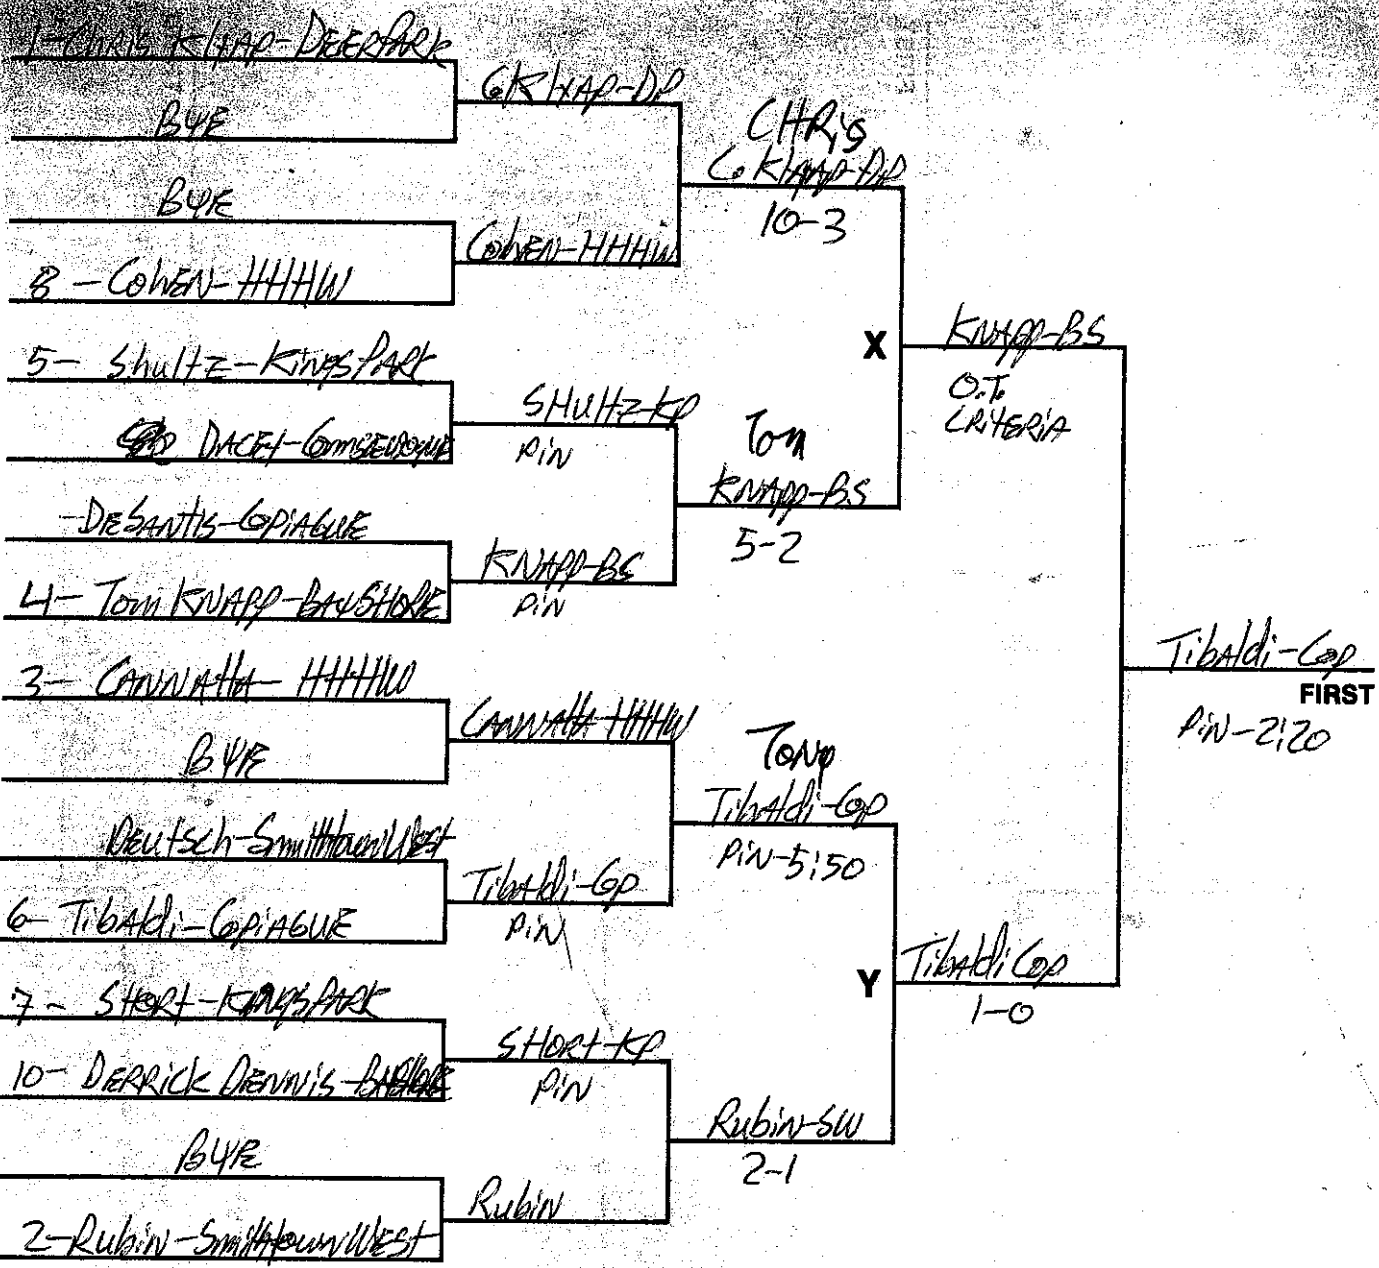

SAMPLE TOURNAMENT PAIRINGS BRACKET SHEET - 16 Man

DATE Feb 17 & 20, 1988 TOURNAMENT LETTLE III

WEIGHT 126 Pounds