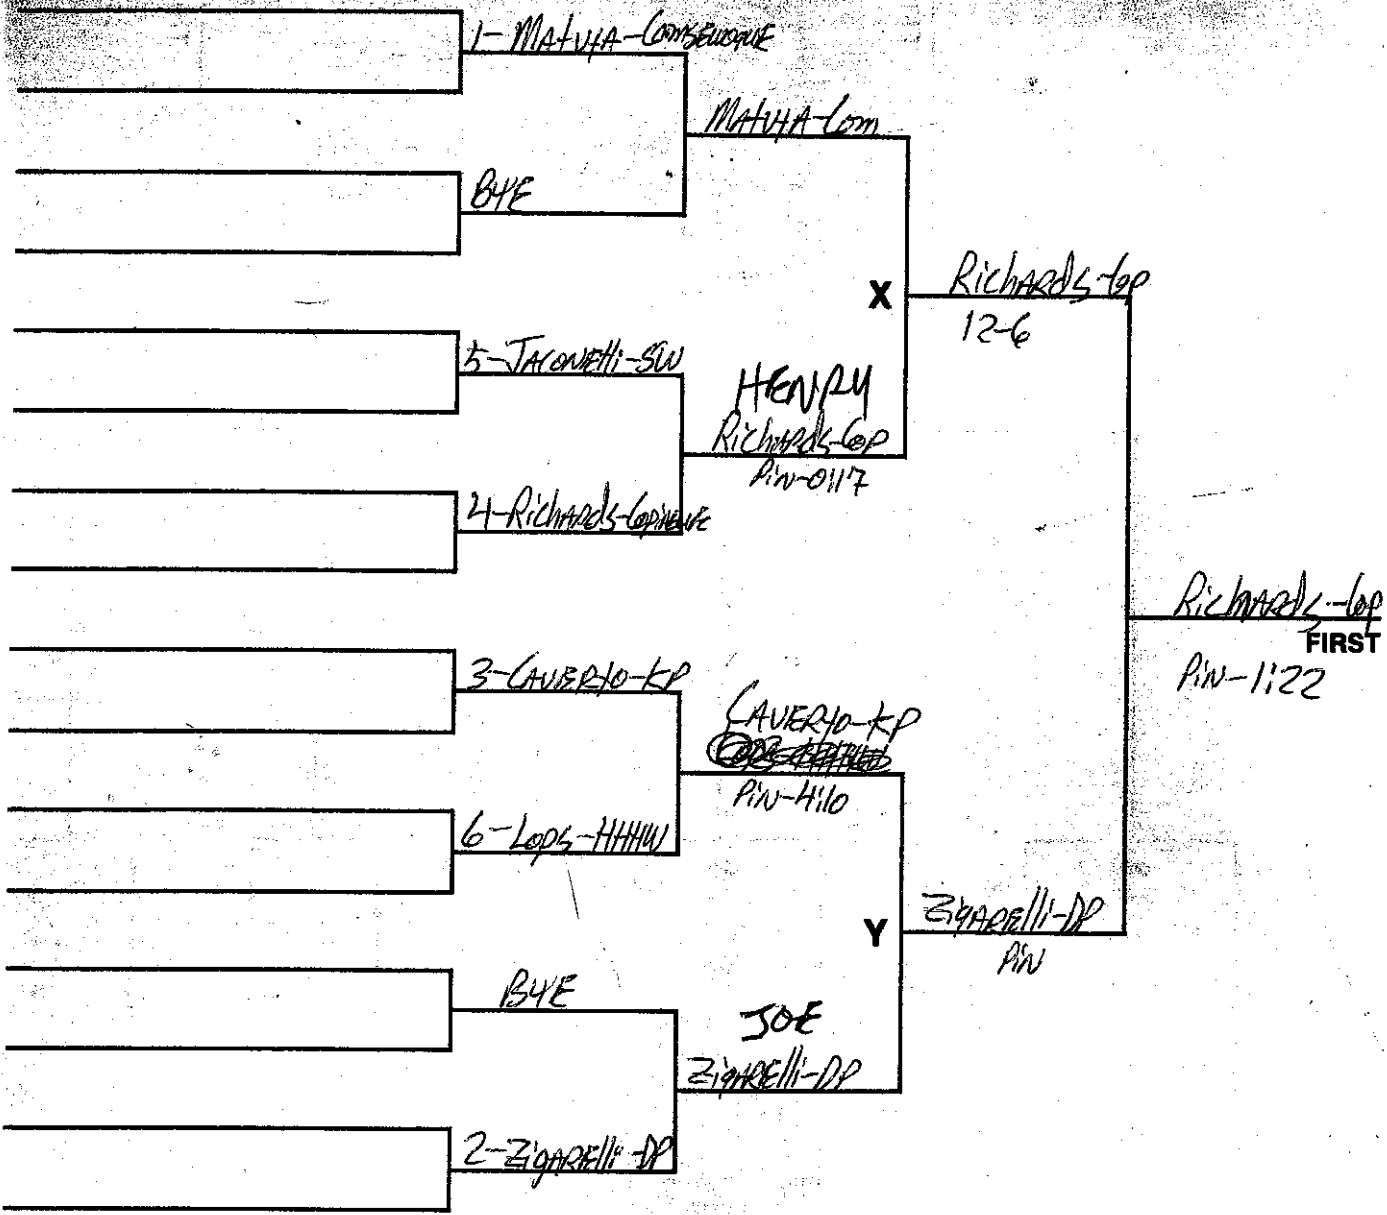

SAMPLE TOURNAMENT PAIRINGS BRACKET SHEET - 16 Man

DATE Feb 19/20, 1988 TOURNAMENT LEAGUE III WEIGHT 91 Pounds

CONSOLATIONS

SAMPLE TOURNAMENT PAIRINGS BRACKET SHEET - 16 Man

DATE Feb 19/20, 1988 TOURNAMENT LEGALE III WEIGHT 95