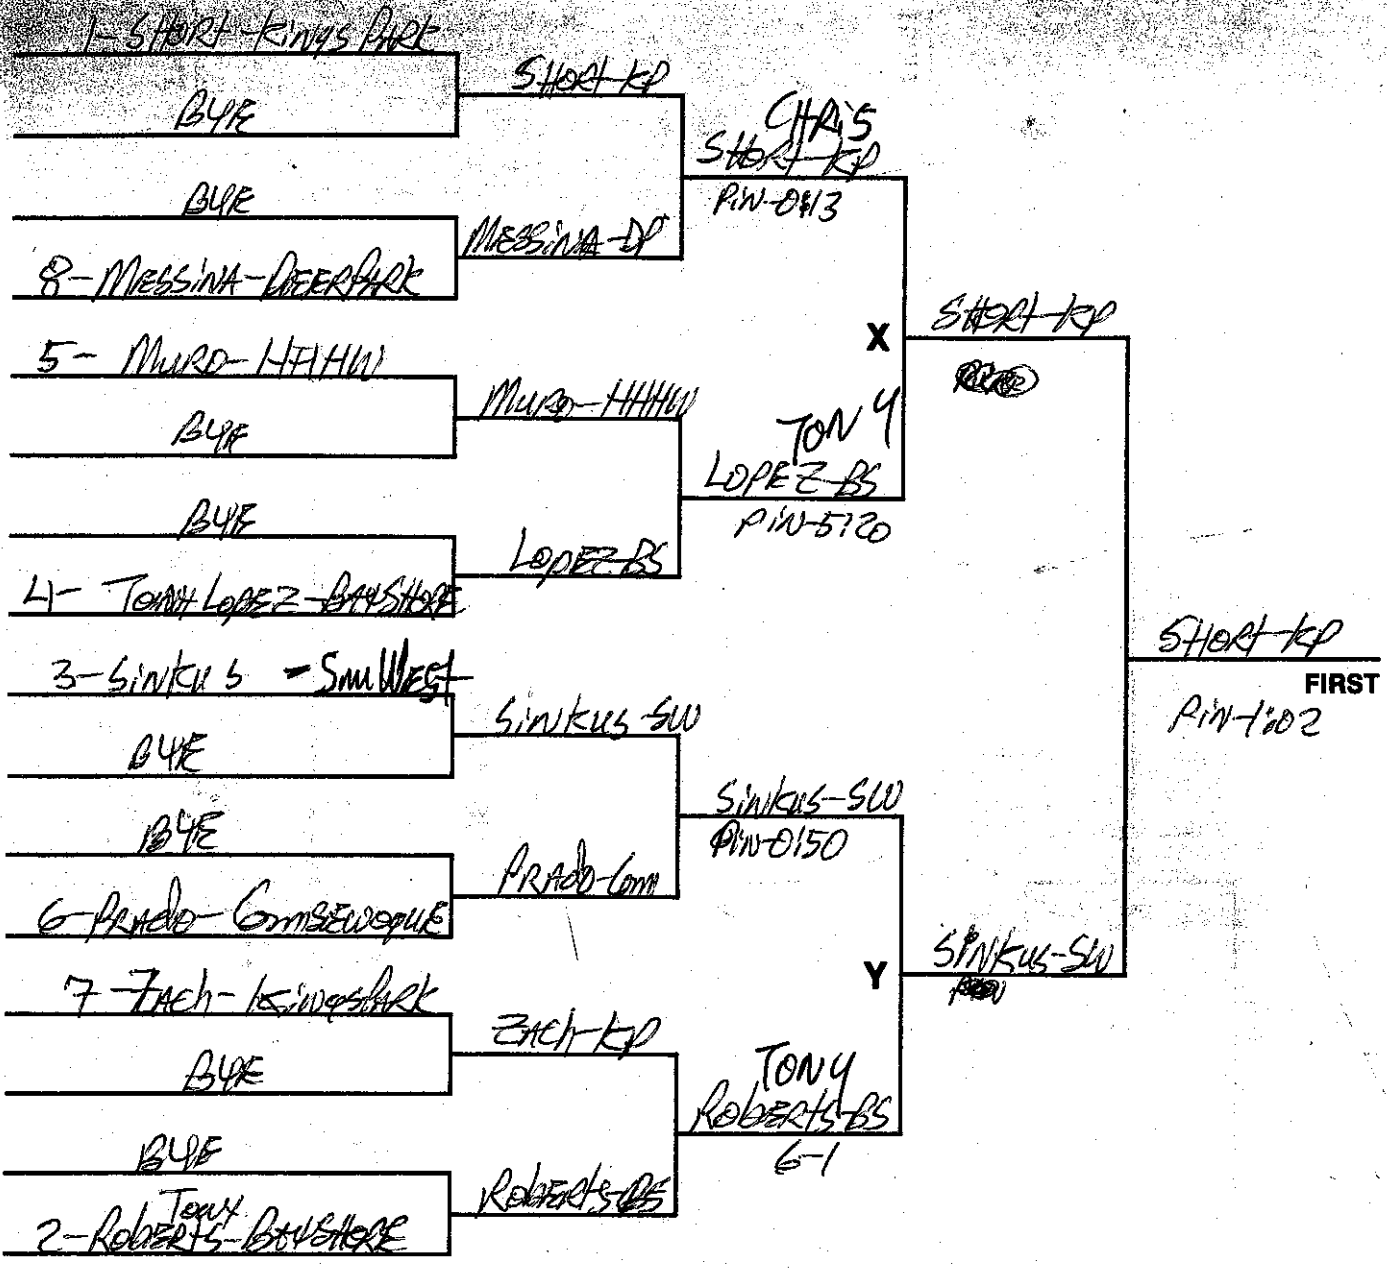

SAMPLE TOURNAMENT PAIRINGS BRACKET SHEET - 16 Man

DATE Feb 20, 1988

TOURNAMENT

LEWIS II

WEIGHT

215 Pounds