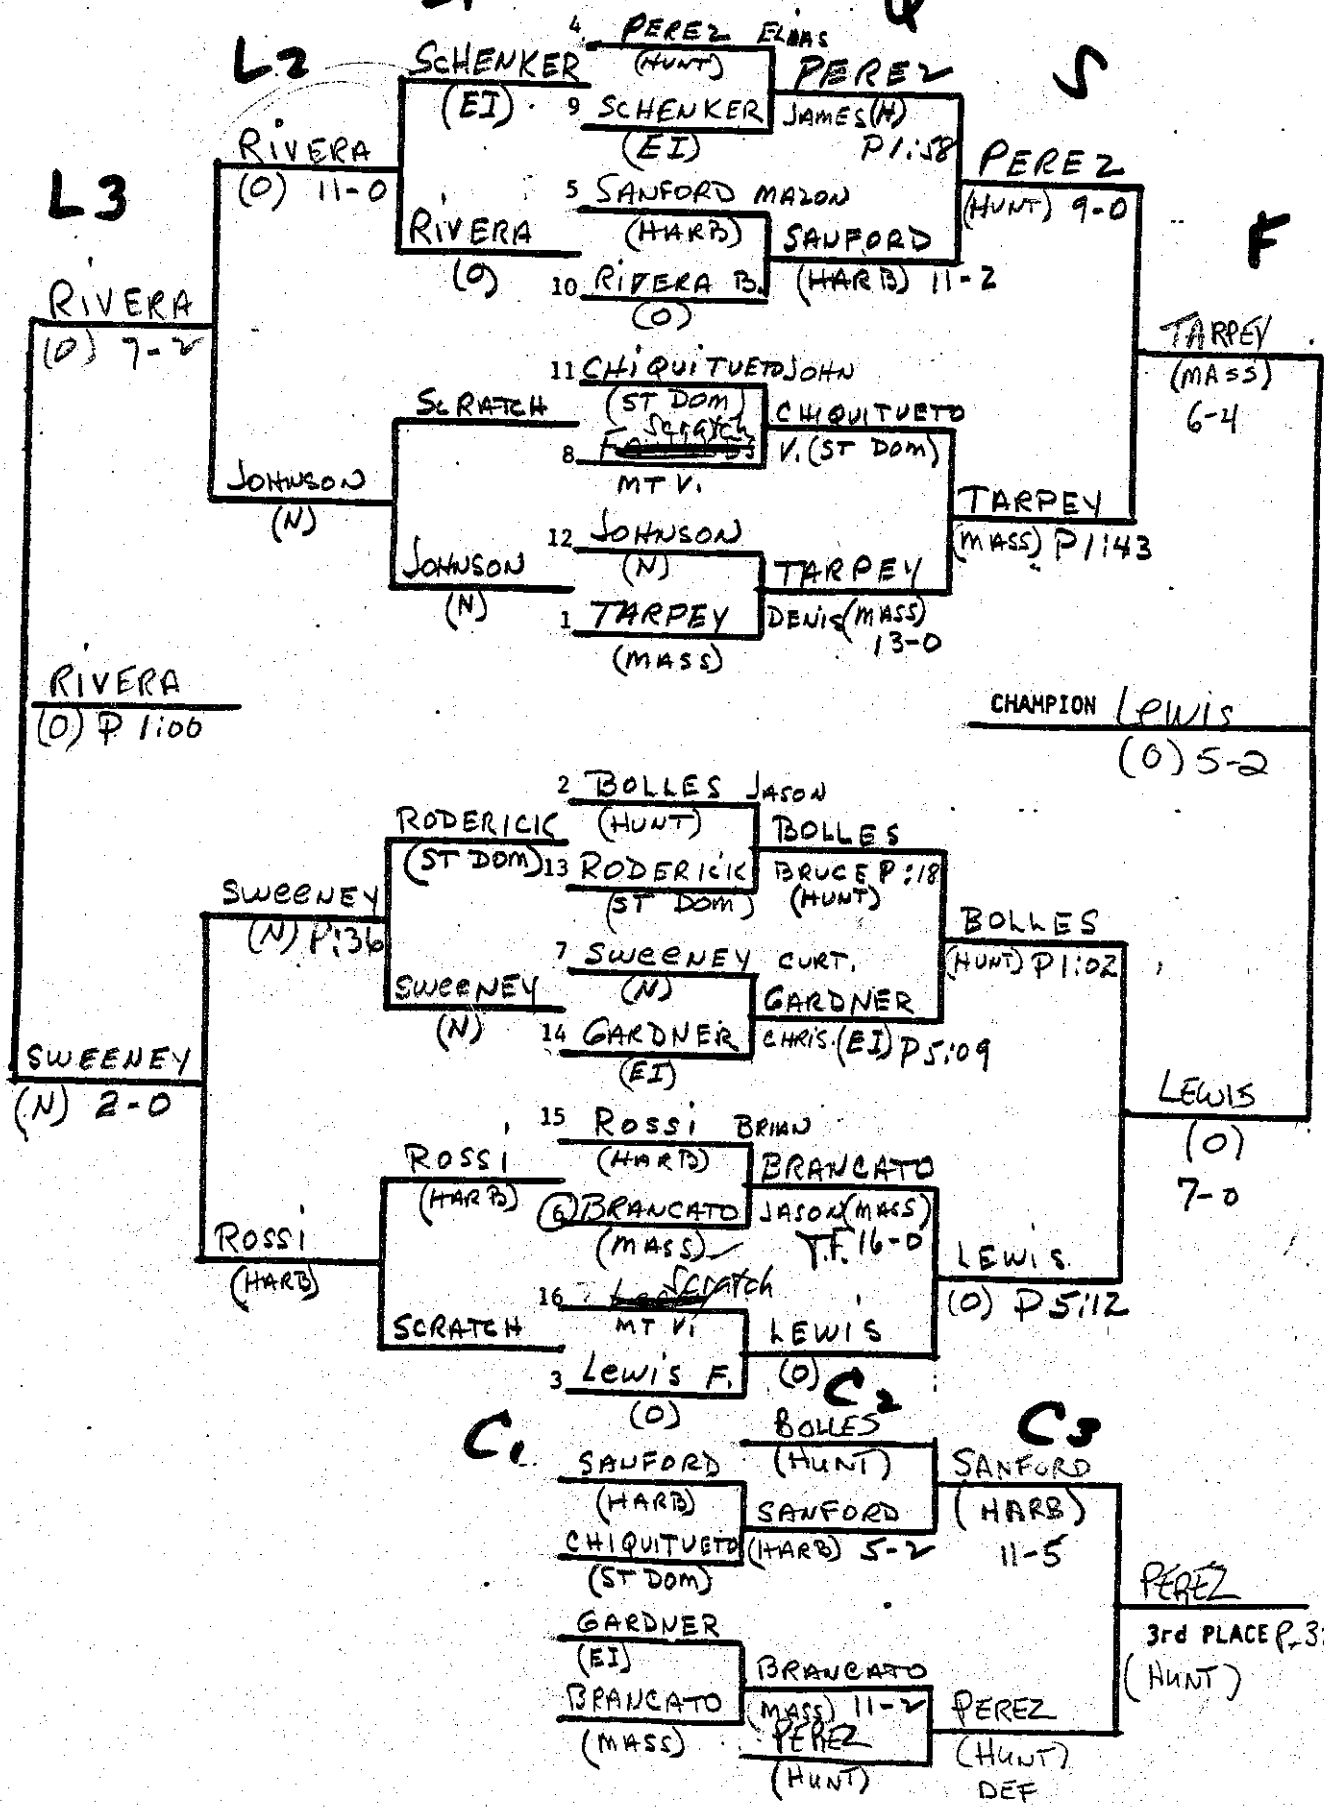

Wrestling Tournament

WEIGHT 126 lbs.

P

L1

Q

L2

L3