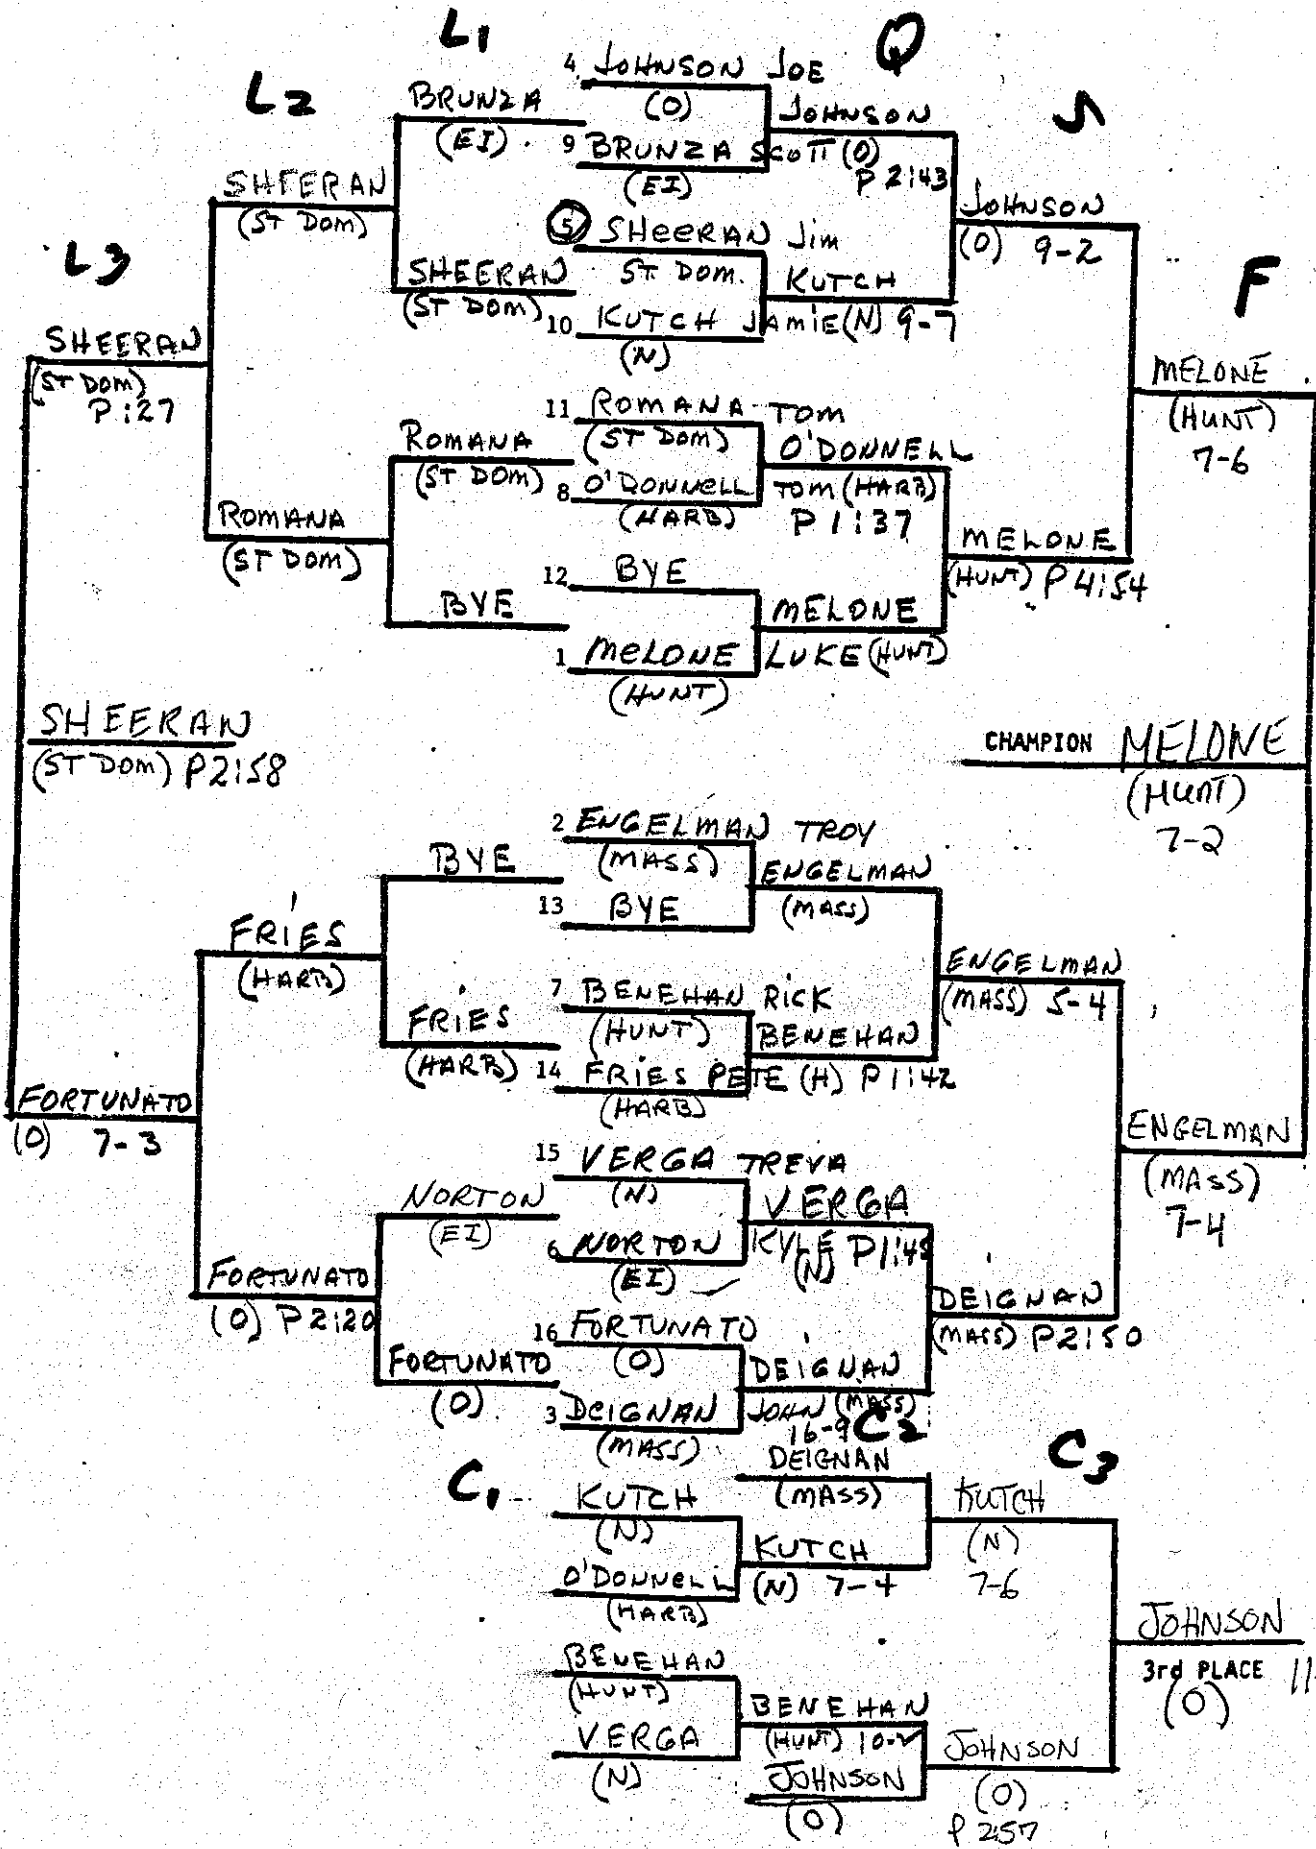

Wrestling Tournament

**

WEIGHT 132 lbs.

P