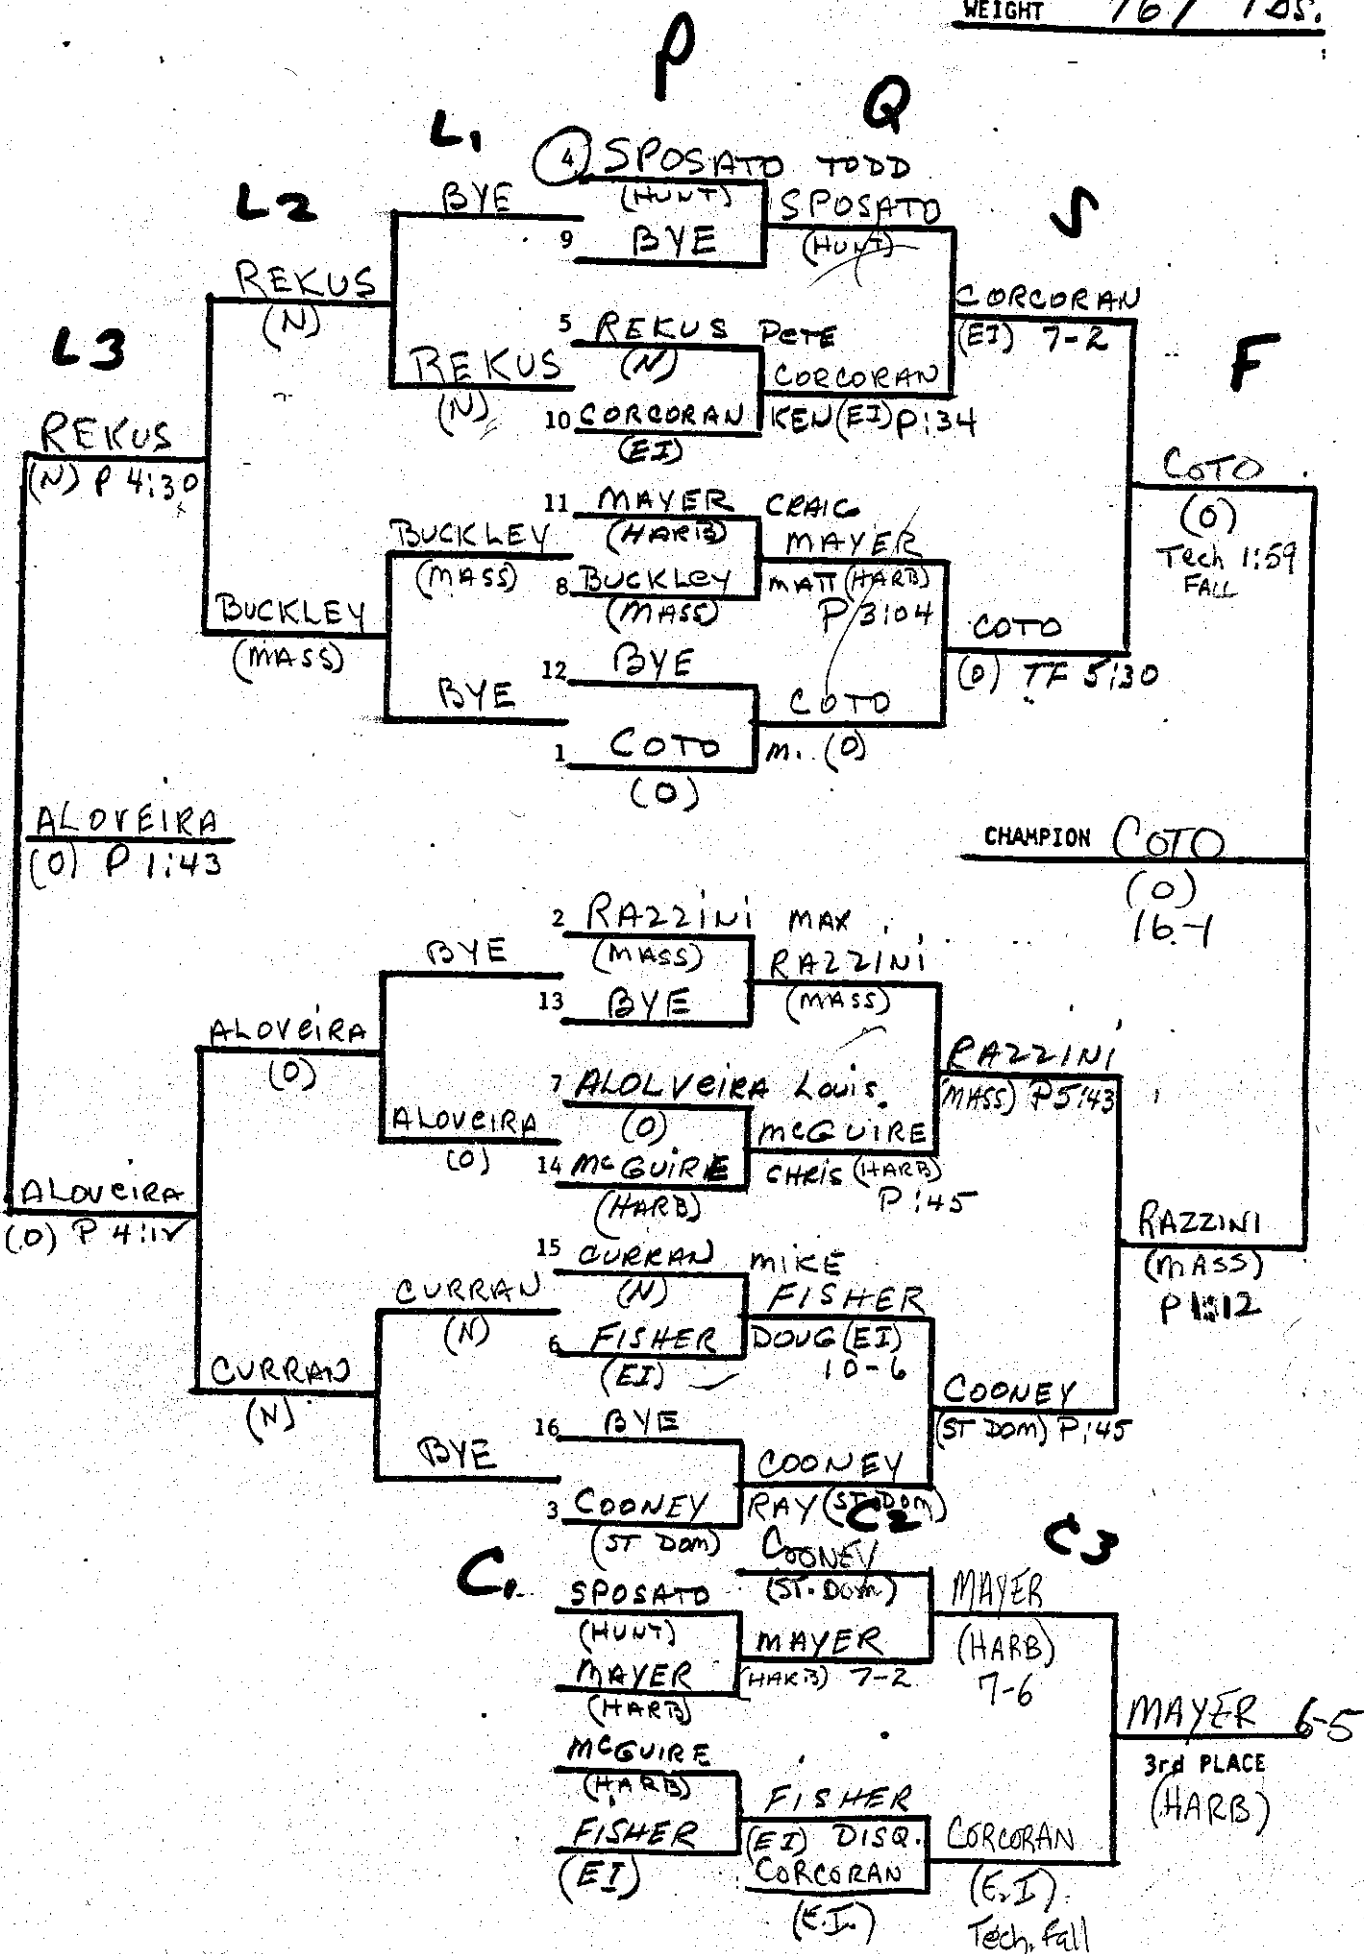

Wrestling Tournament

**

WEIGHT 167 lbs.