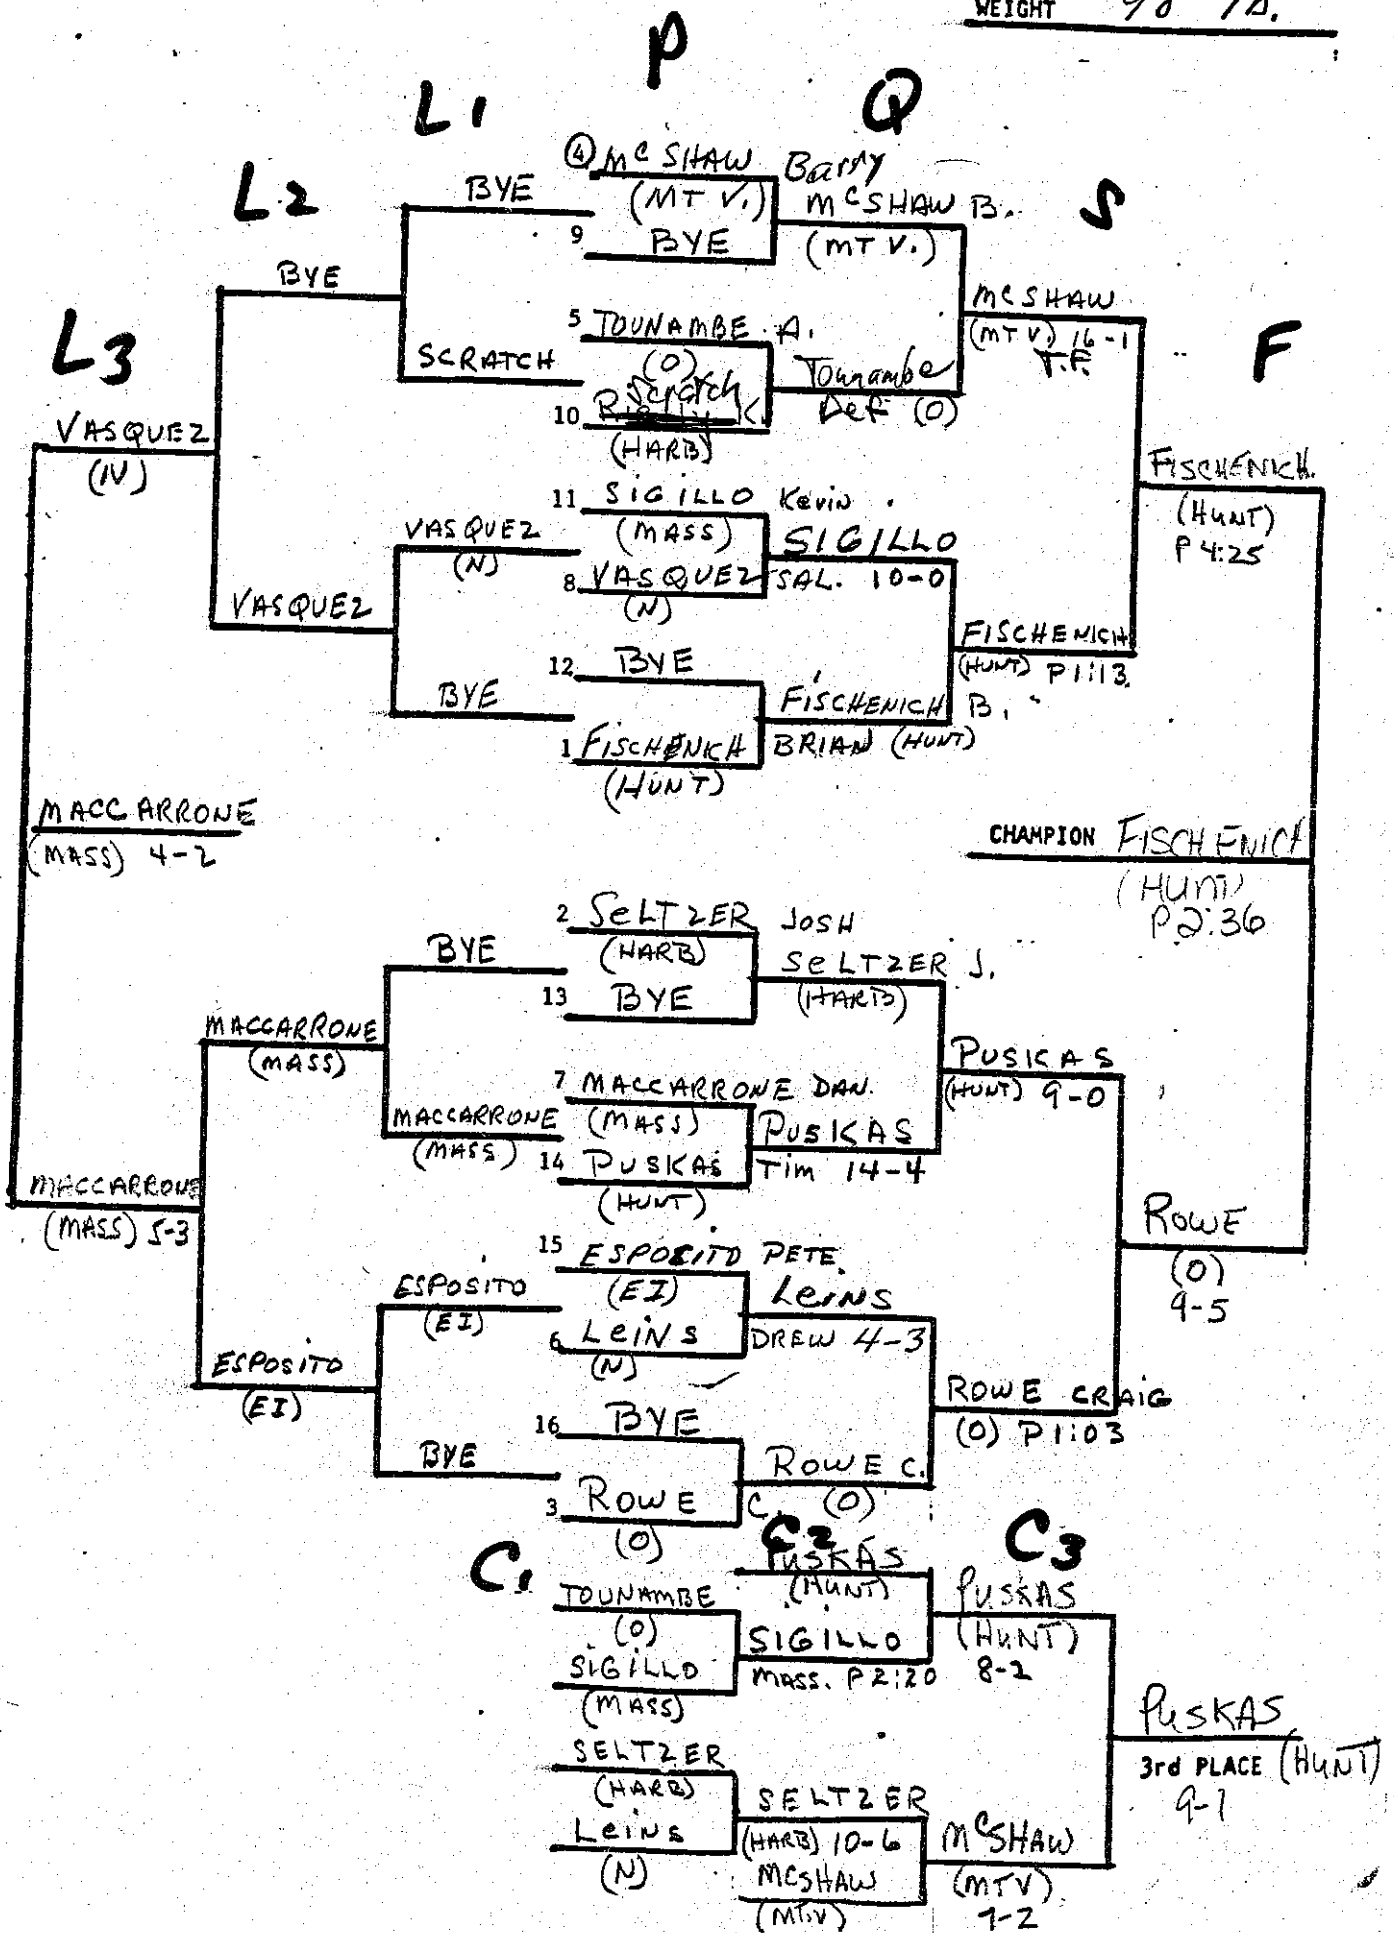

Wrestling Tournament

WEIGHT

91

Wrestling Tournament

WEIGHT

98 lb.

Wrestling Tournament

WEIGHT 105 lb.

Wrestling Tournament

**

WEIGHT 112 lb.

10

Wrestling Tournament

WEIGHT

119 16.

Wrestling Tournament