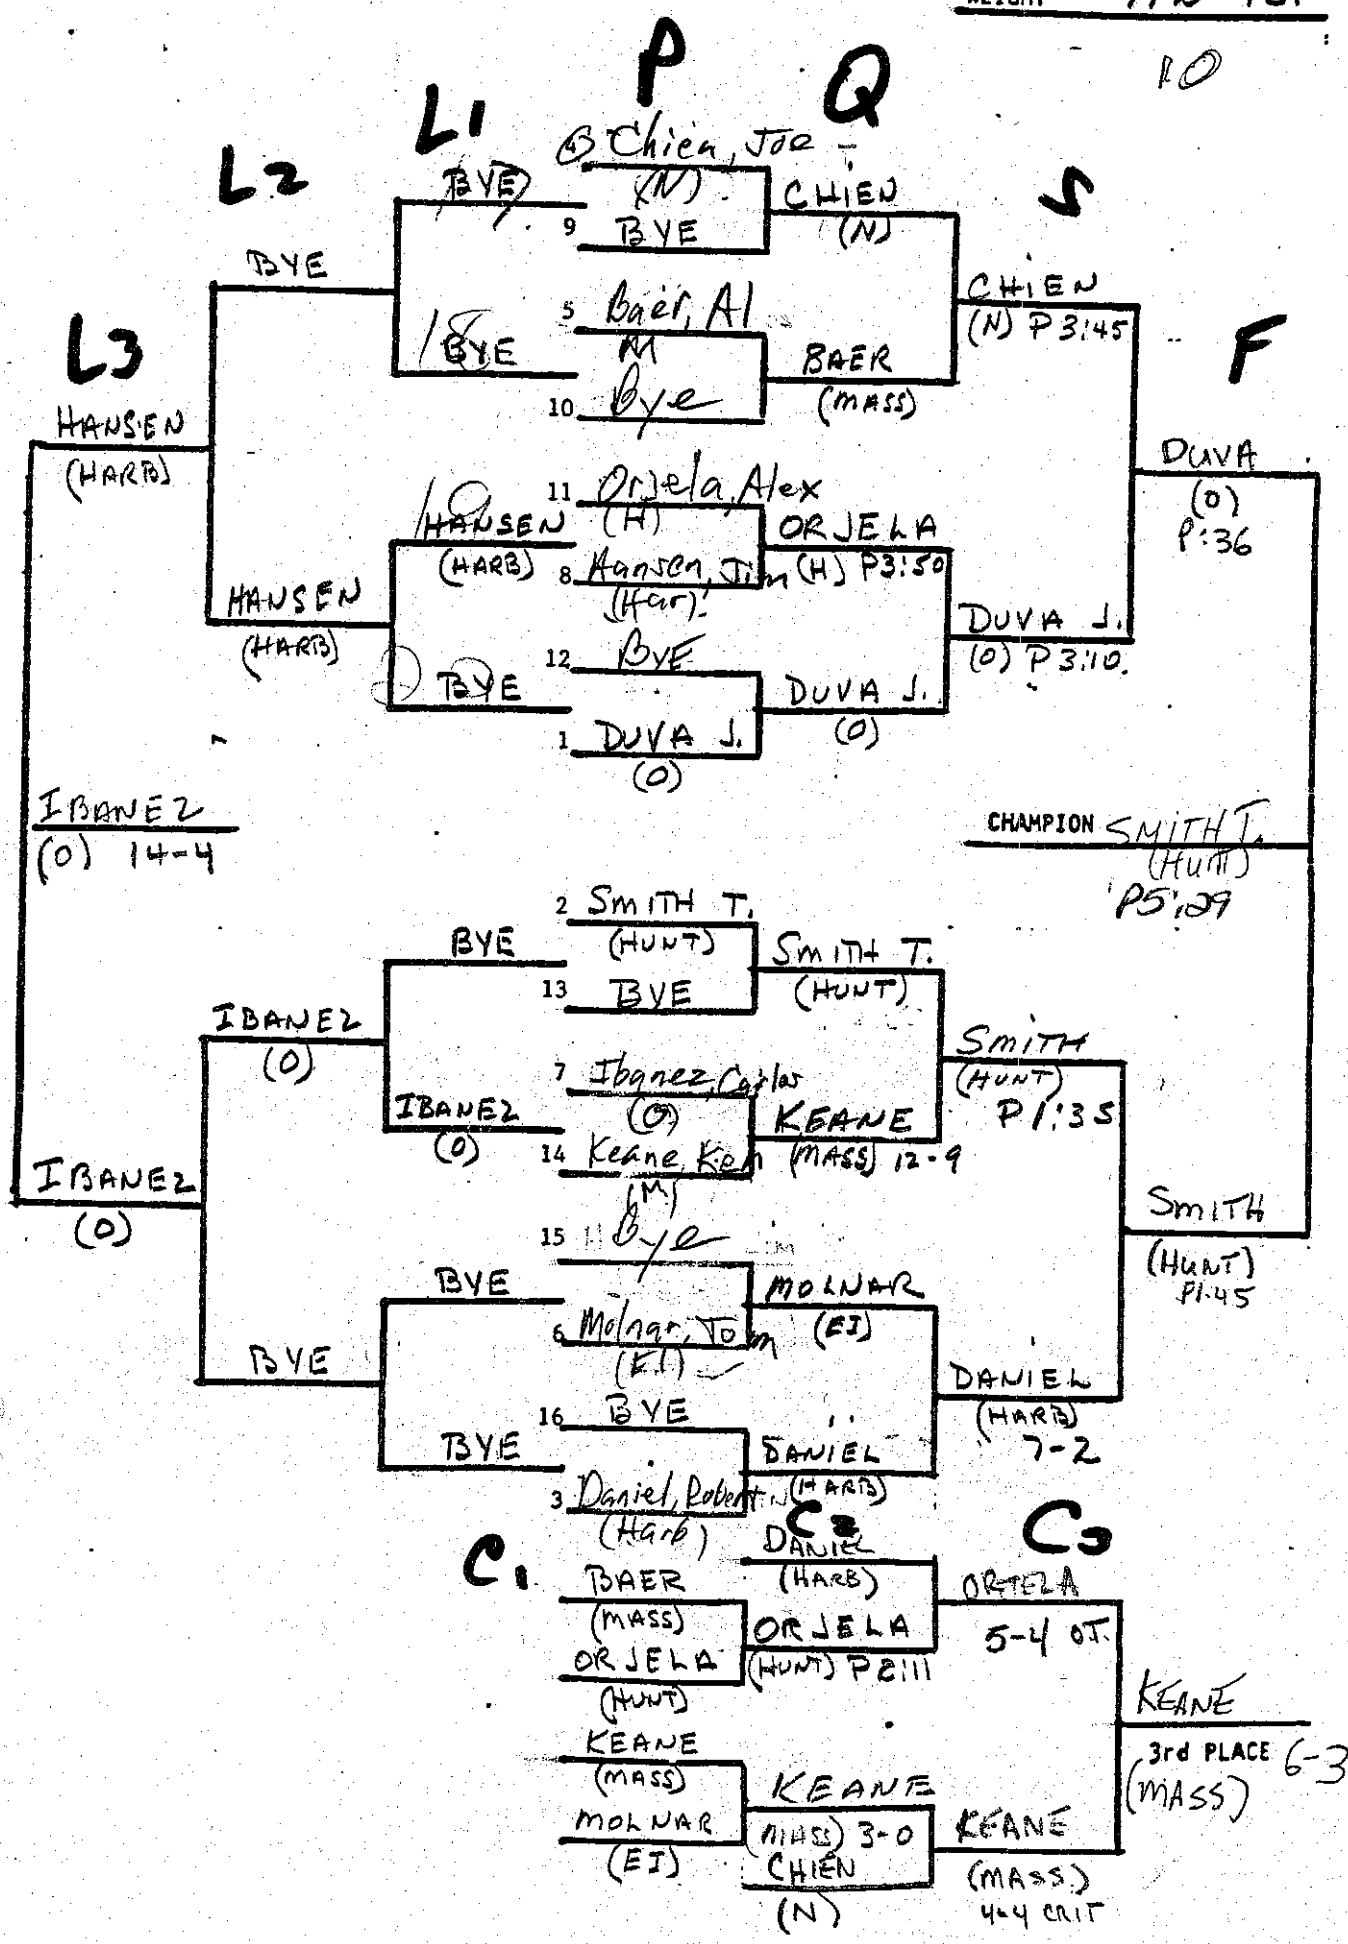

Wrestling Tournament

WEIGHT

91

Wrestling Tournament

WEIGHT

98 lb.

Wrestling Tournament

WEIGHT 105 lb.

Wrestling Tournament

**

WEIGHT 112 lb.

10

Wrestling Tournament

WEIGHT

119 16.

Wrestling Tournament