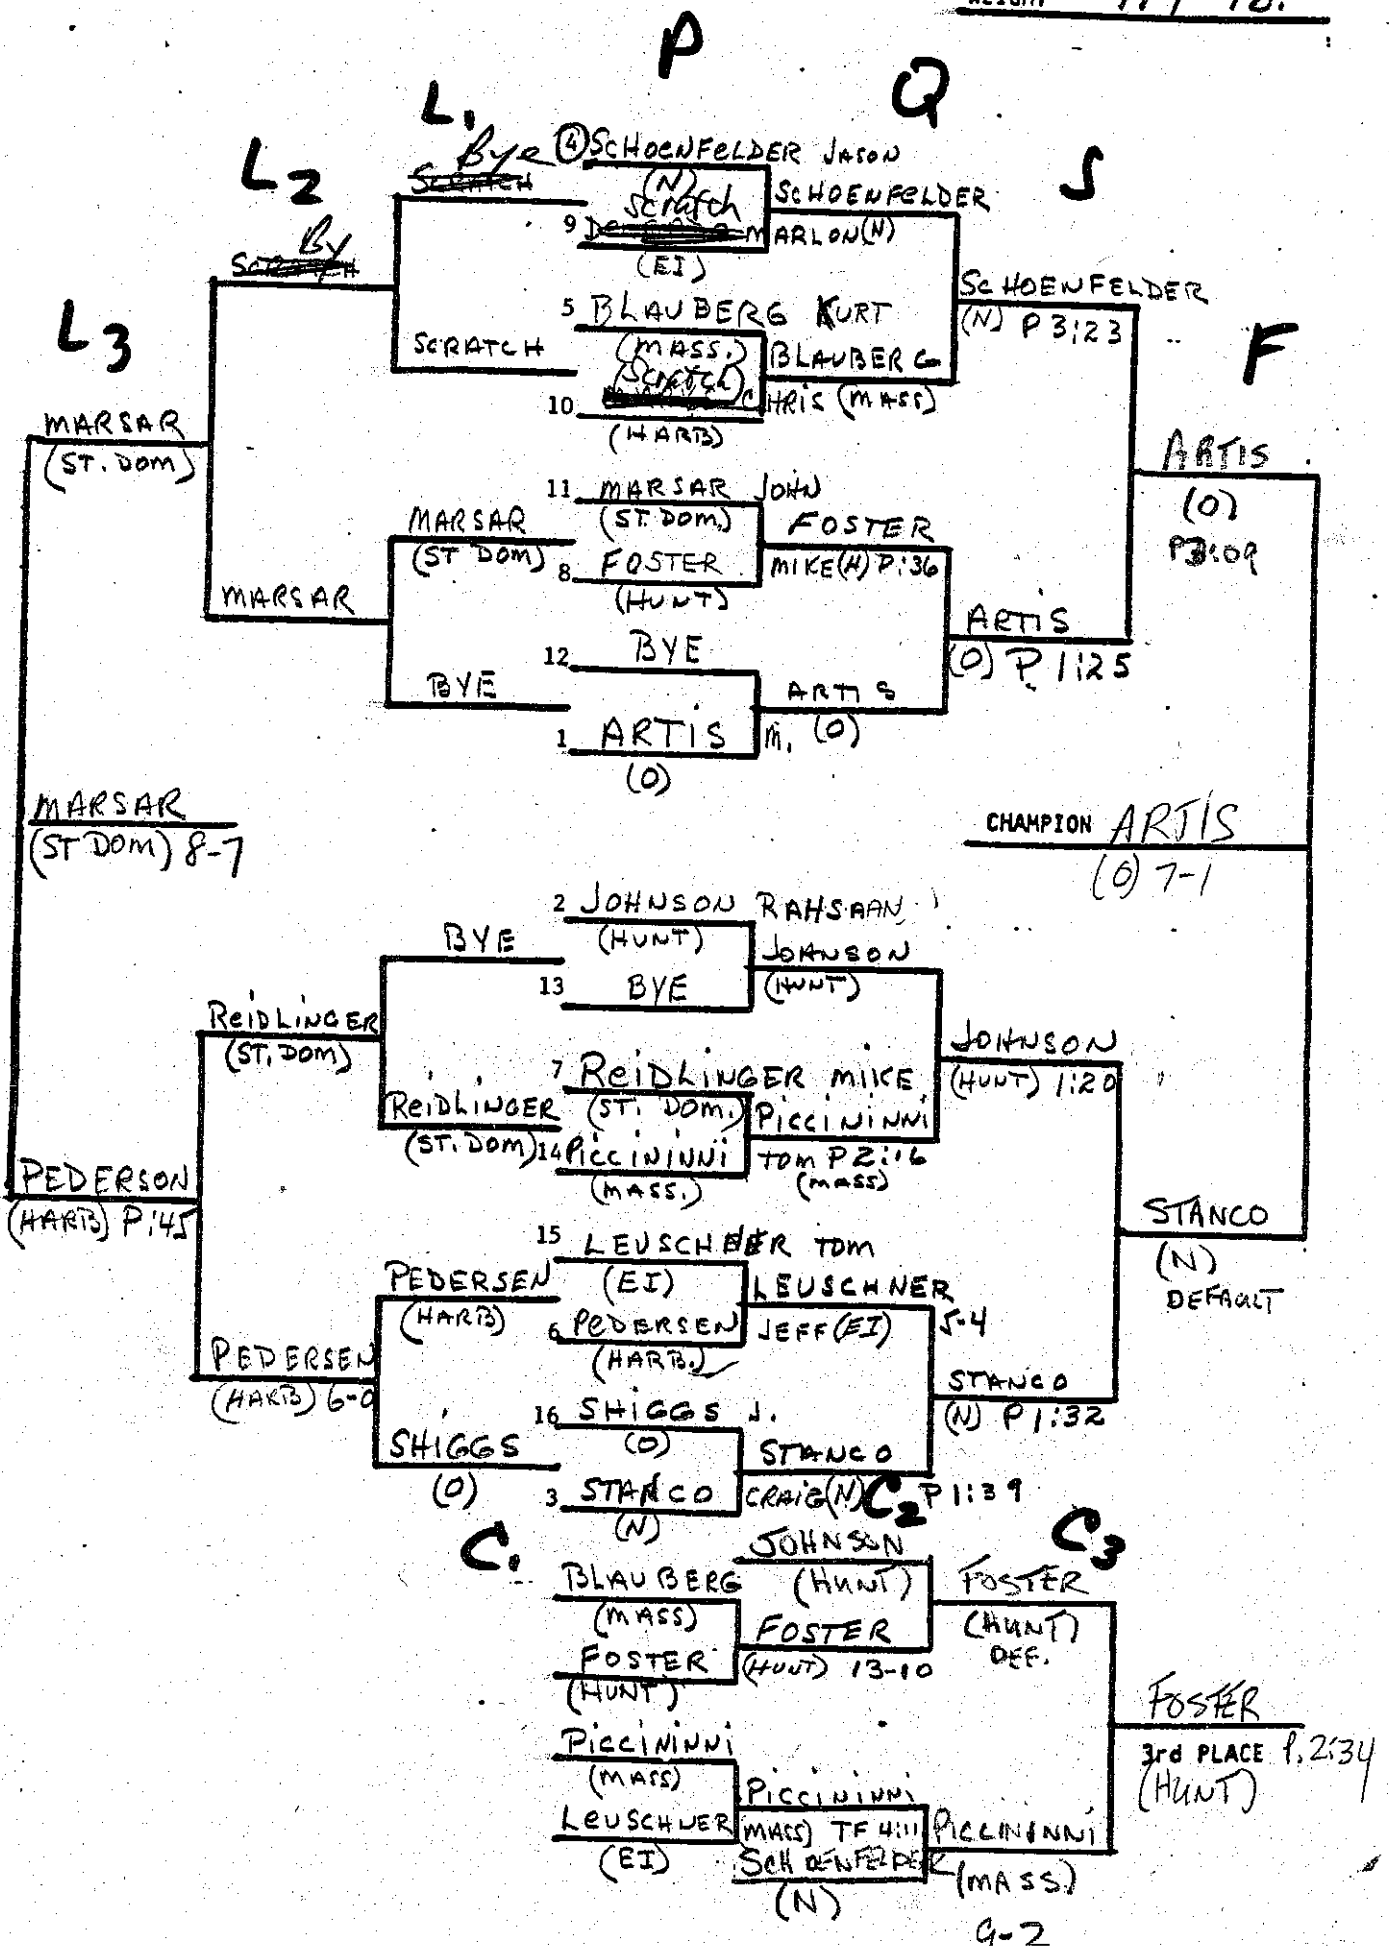

Wrestling Tournament

WEIGHT

91

Wrestling Tournament

WEIGHT

98 lb.

Wrestling Tournament

WEIGHT 105 lb.

Wrestling Tournament

**

WEIGHT 112 lb.

10

Wrestling Tournament

WEIGHT

119 16.

Wrestling Tournament