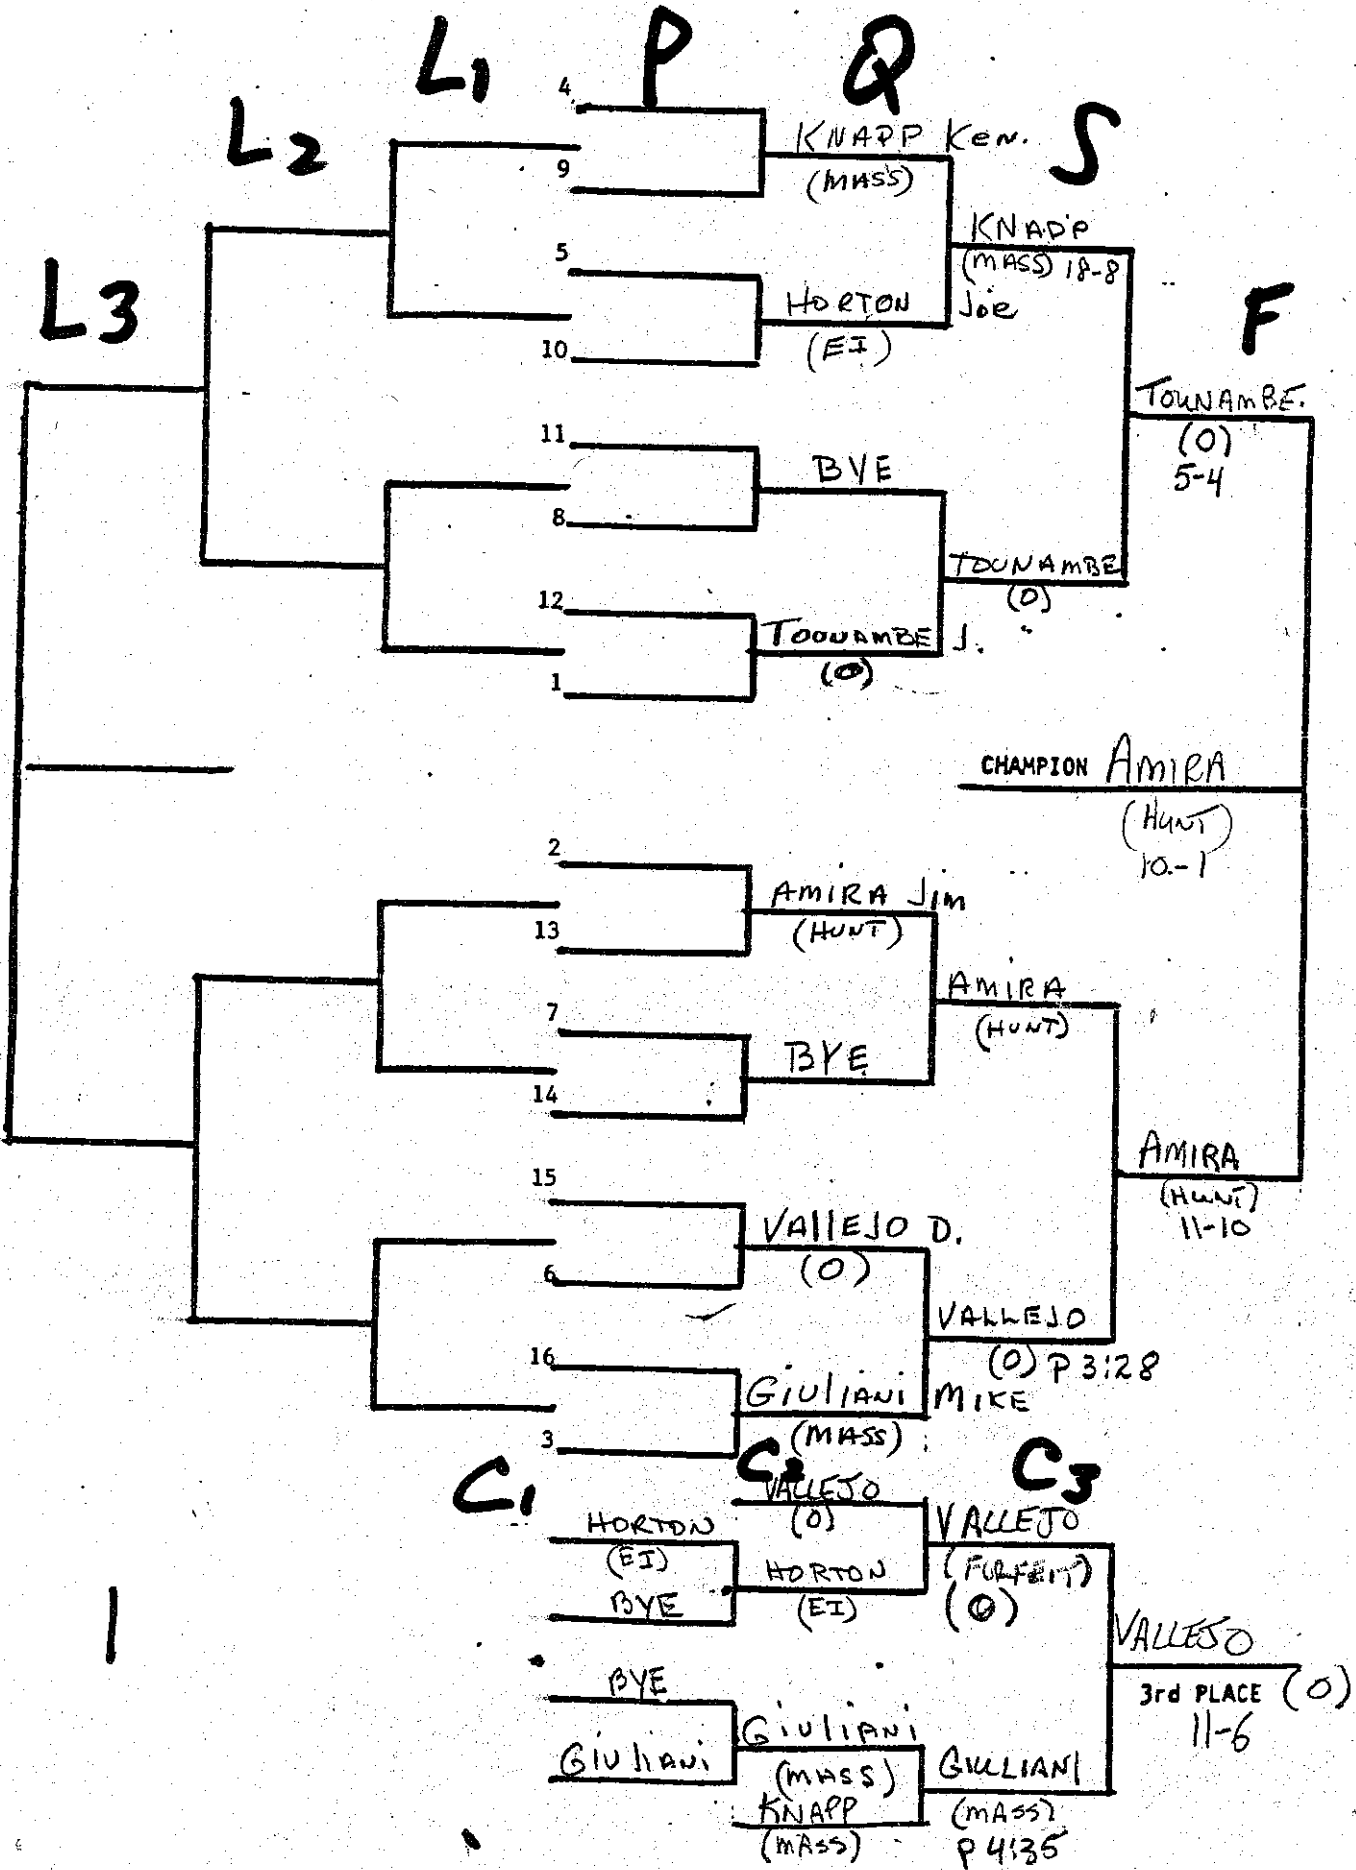

Wrestling Tournament

WEIGHT

91

Wrestling Tournament

WEIGHT

98 lb.

Wrestling Tournament

WEIGHT 105 lb.

Wrestling Tournament

**

WEIGHT 112 lb.

10

Wrestling Tournament

WEIGHT

119 16.

Wrestling Tournament