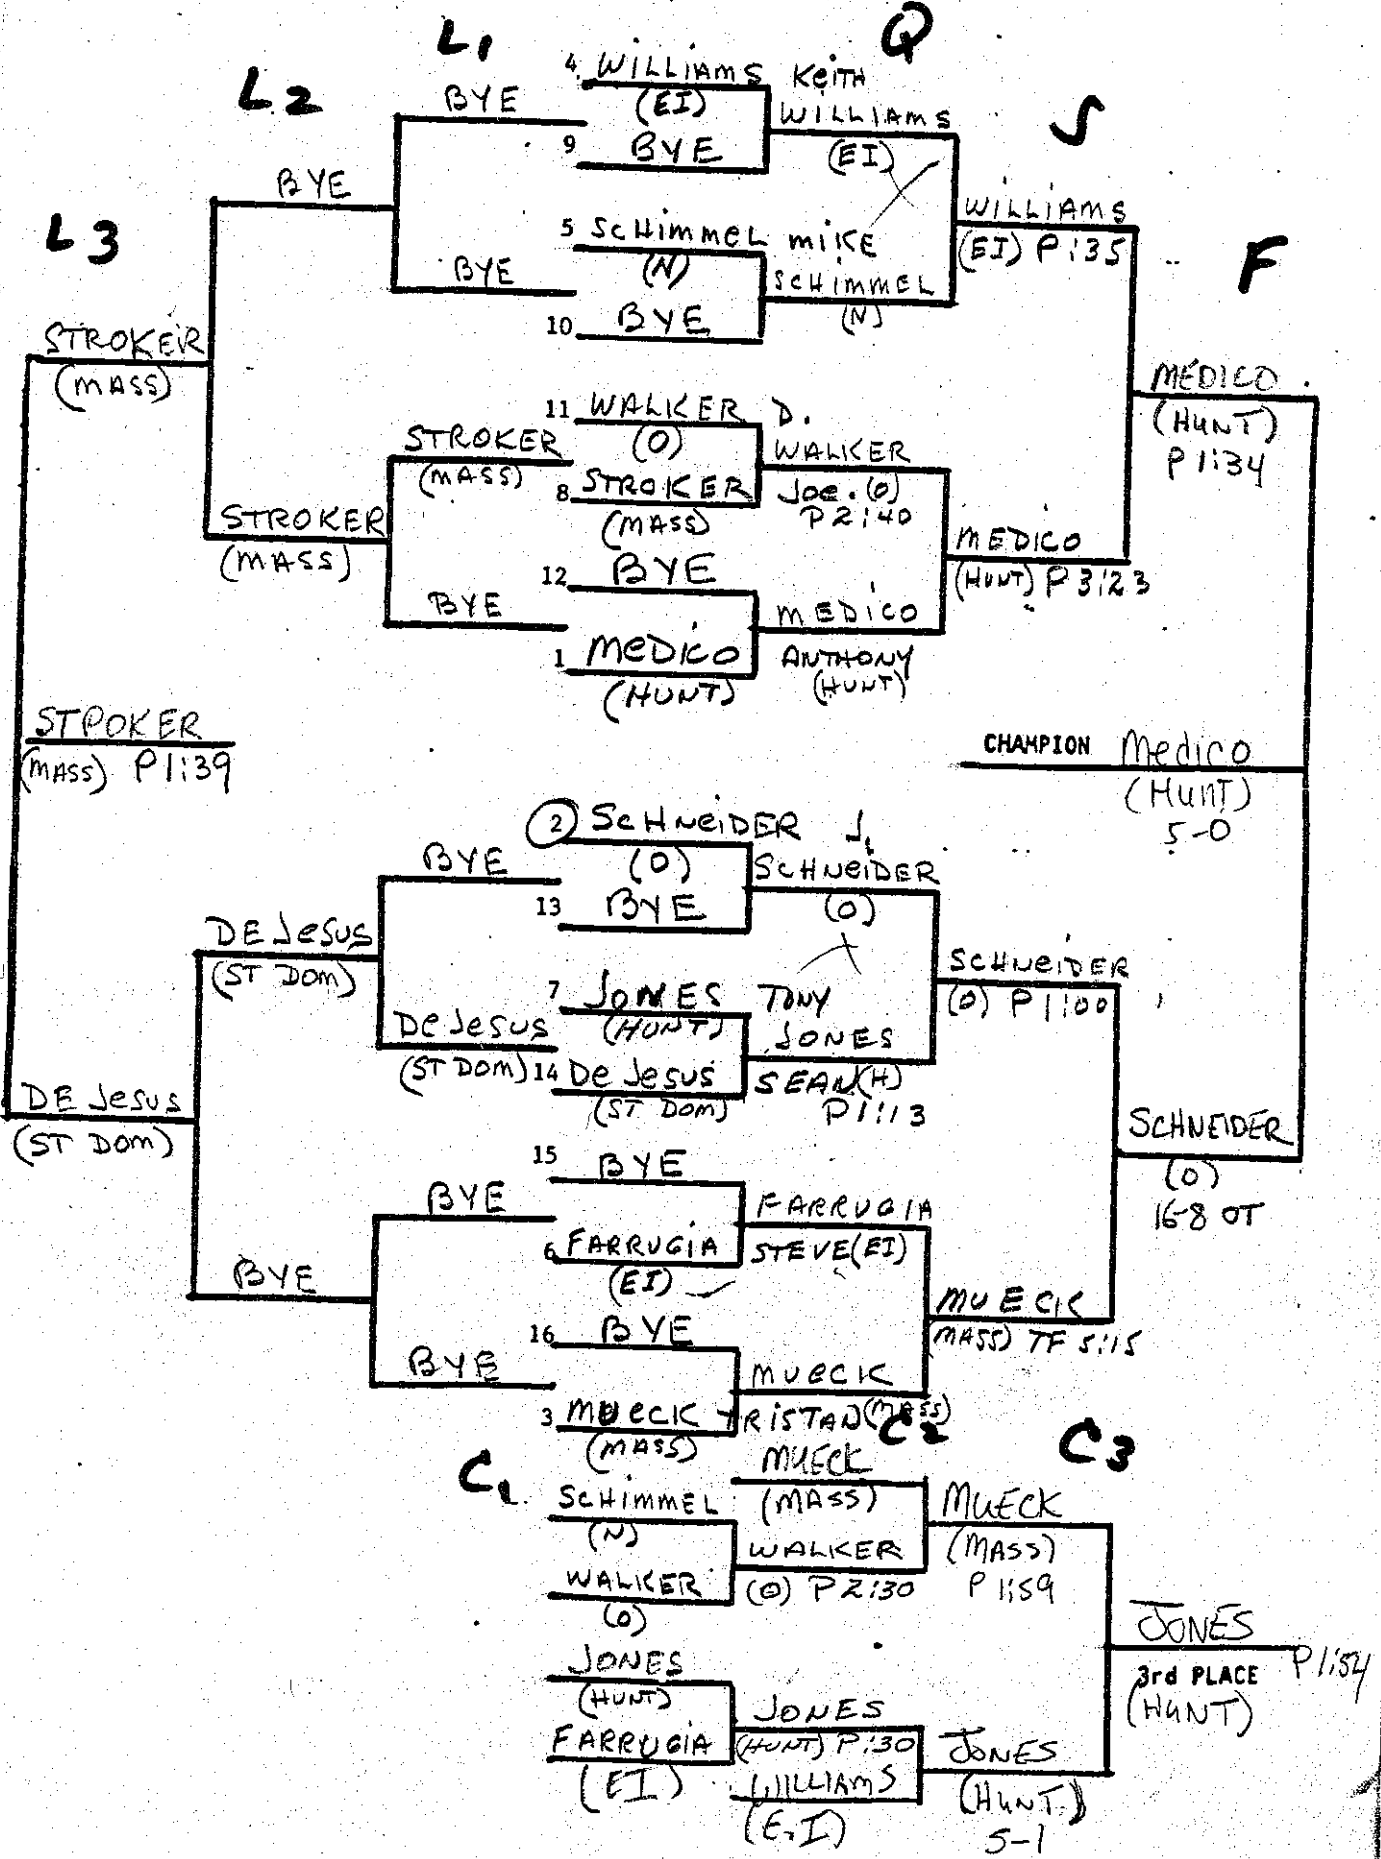

Wrestling Tournament

**

WEIGHT 167 lbs.

Wrestling Tournament

WEIGHT 177 lbs.

P

Wrestling Tournament

WEIGHT 215 lbs