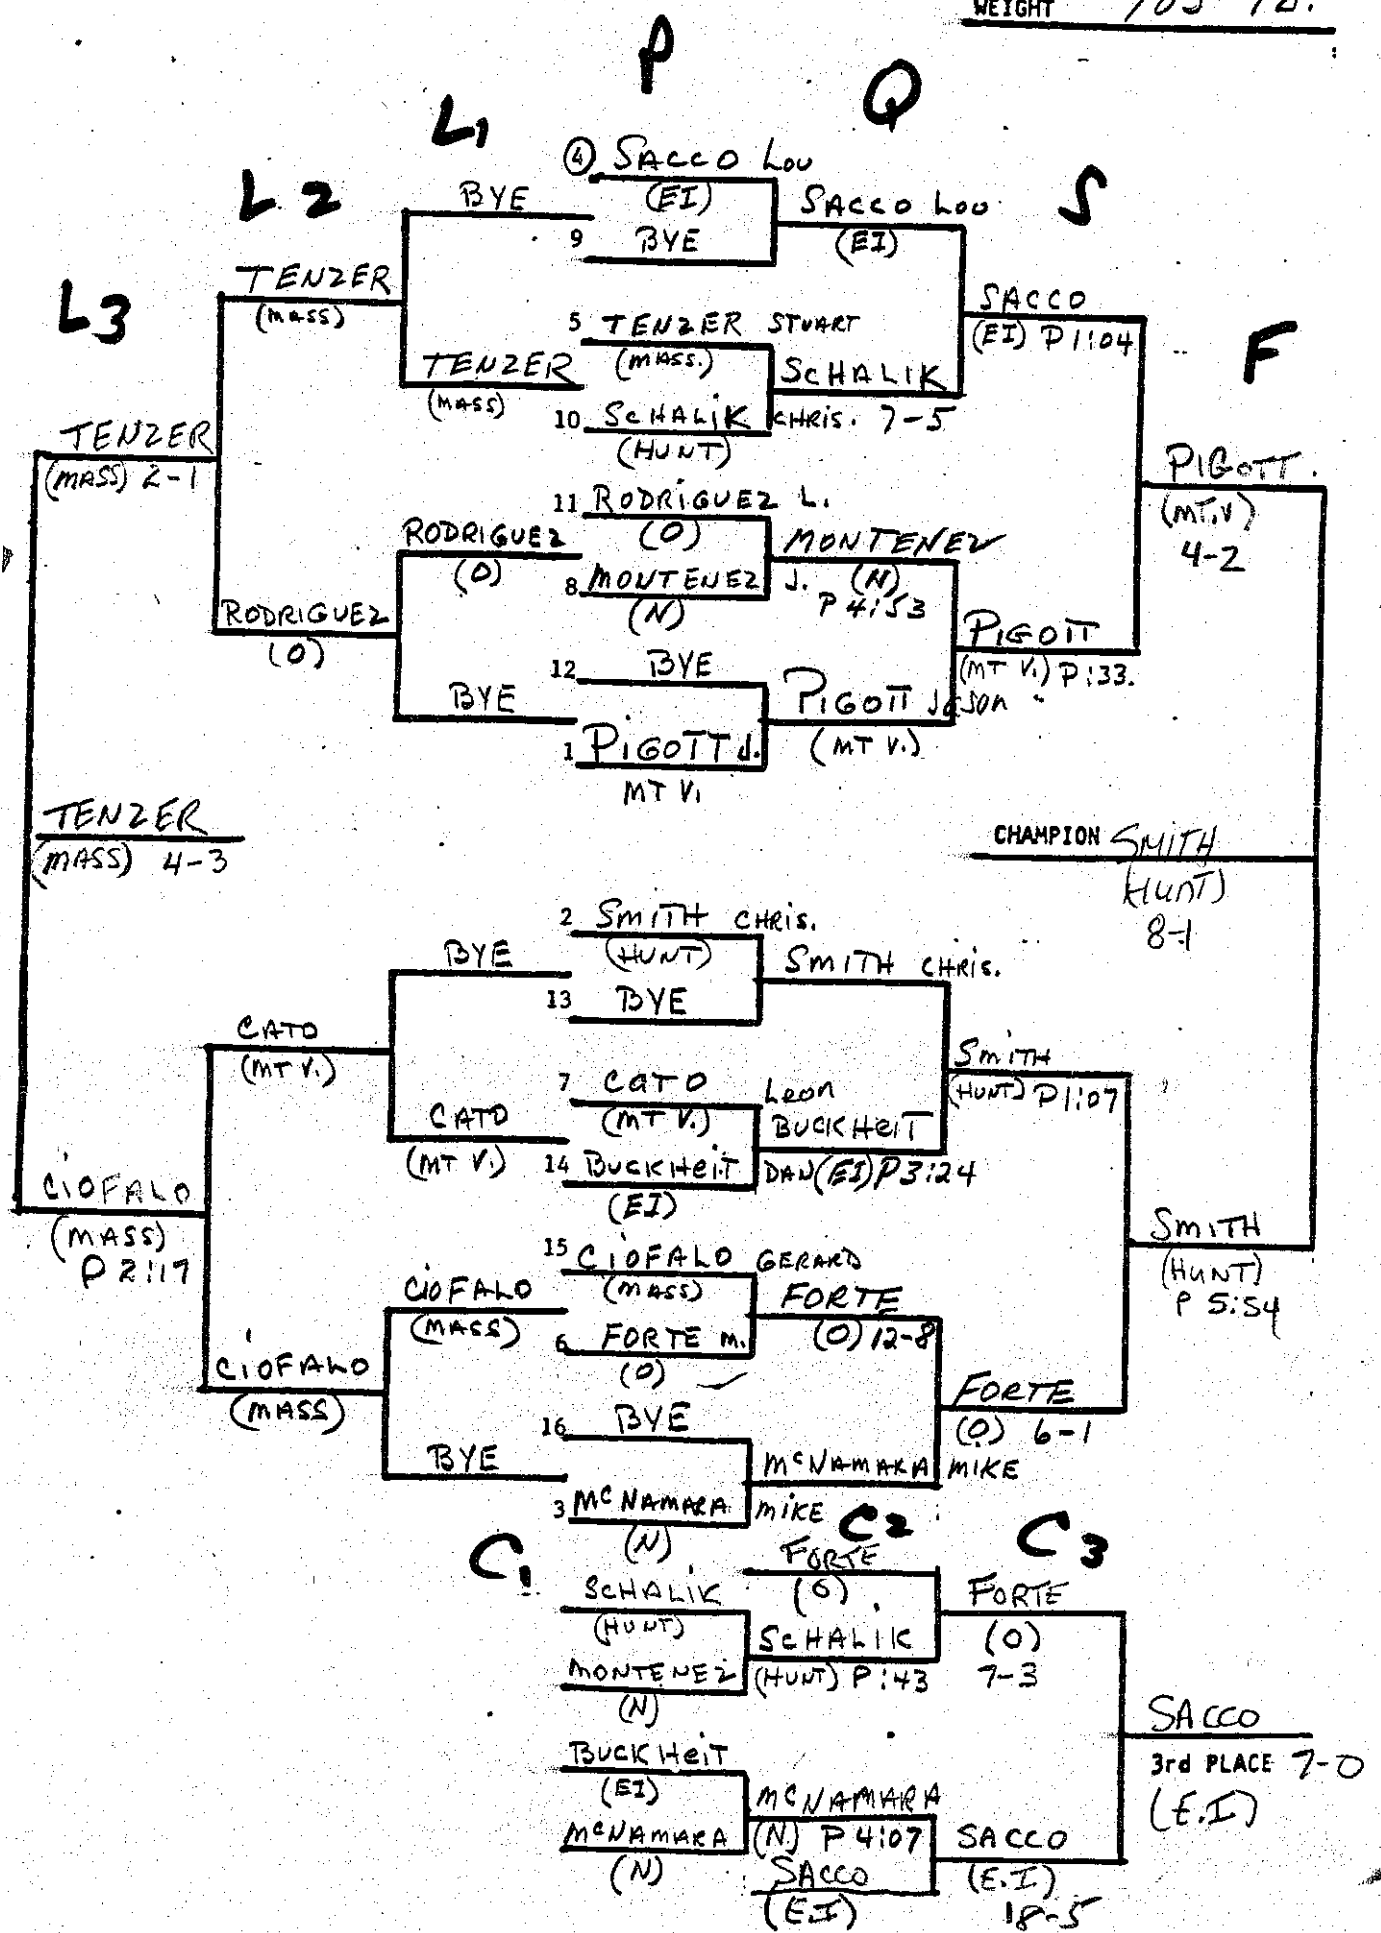

Wrestling Tournament

WEIGHT

91

Wrestling Tournament

WEIGHT

98 lb.

Wrestling Tournament

WEIGHT 105 lb.

Wrestling Tournament

**

WEIGHT 112 lb.

10

Wrestling Tournament

WEIGHT

119 16.

Wrestling Tournament