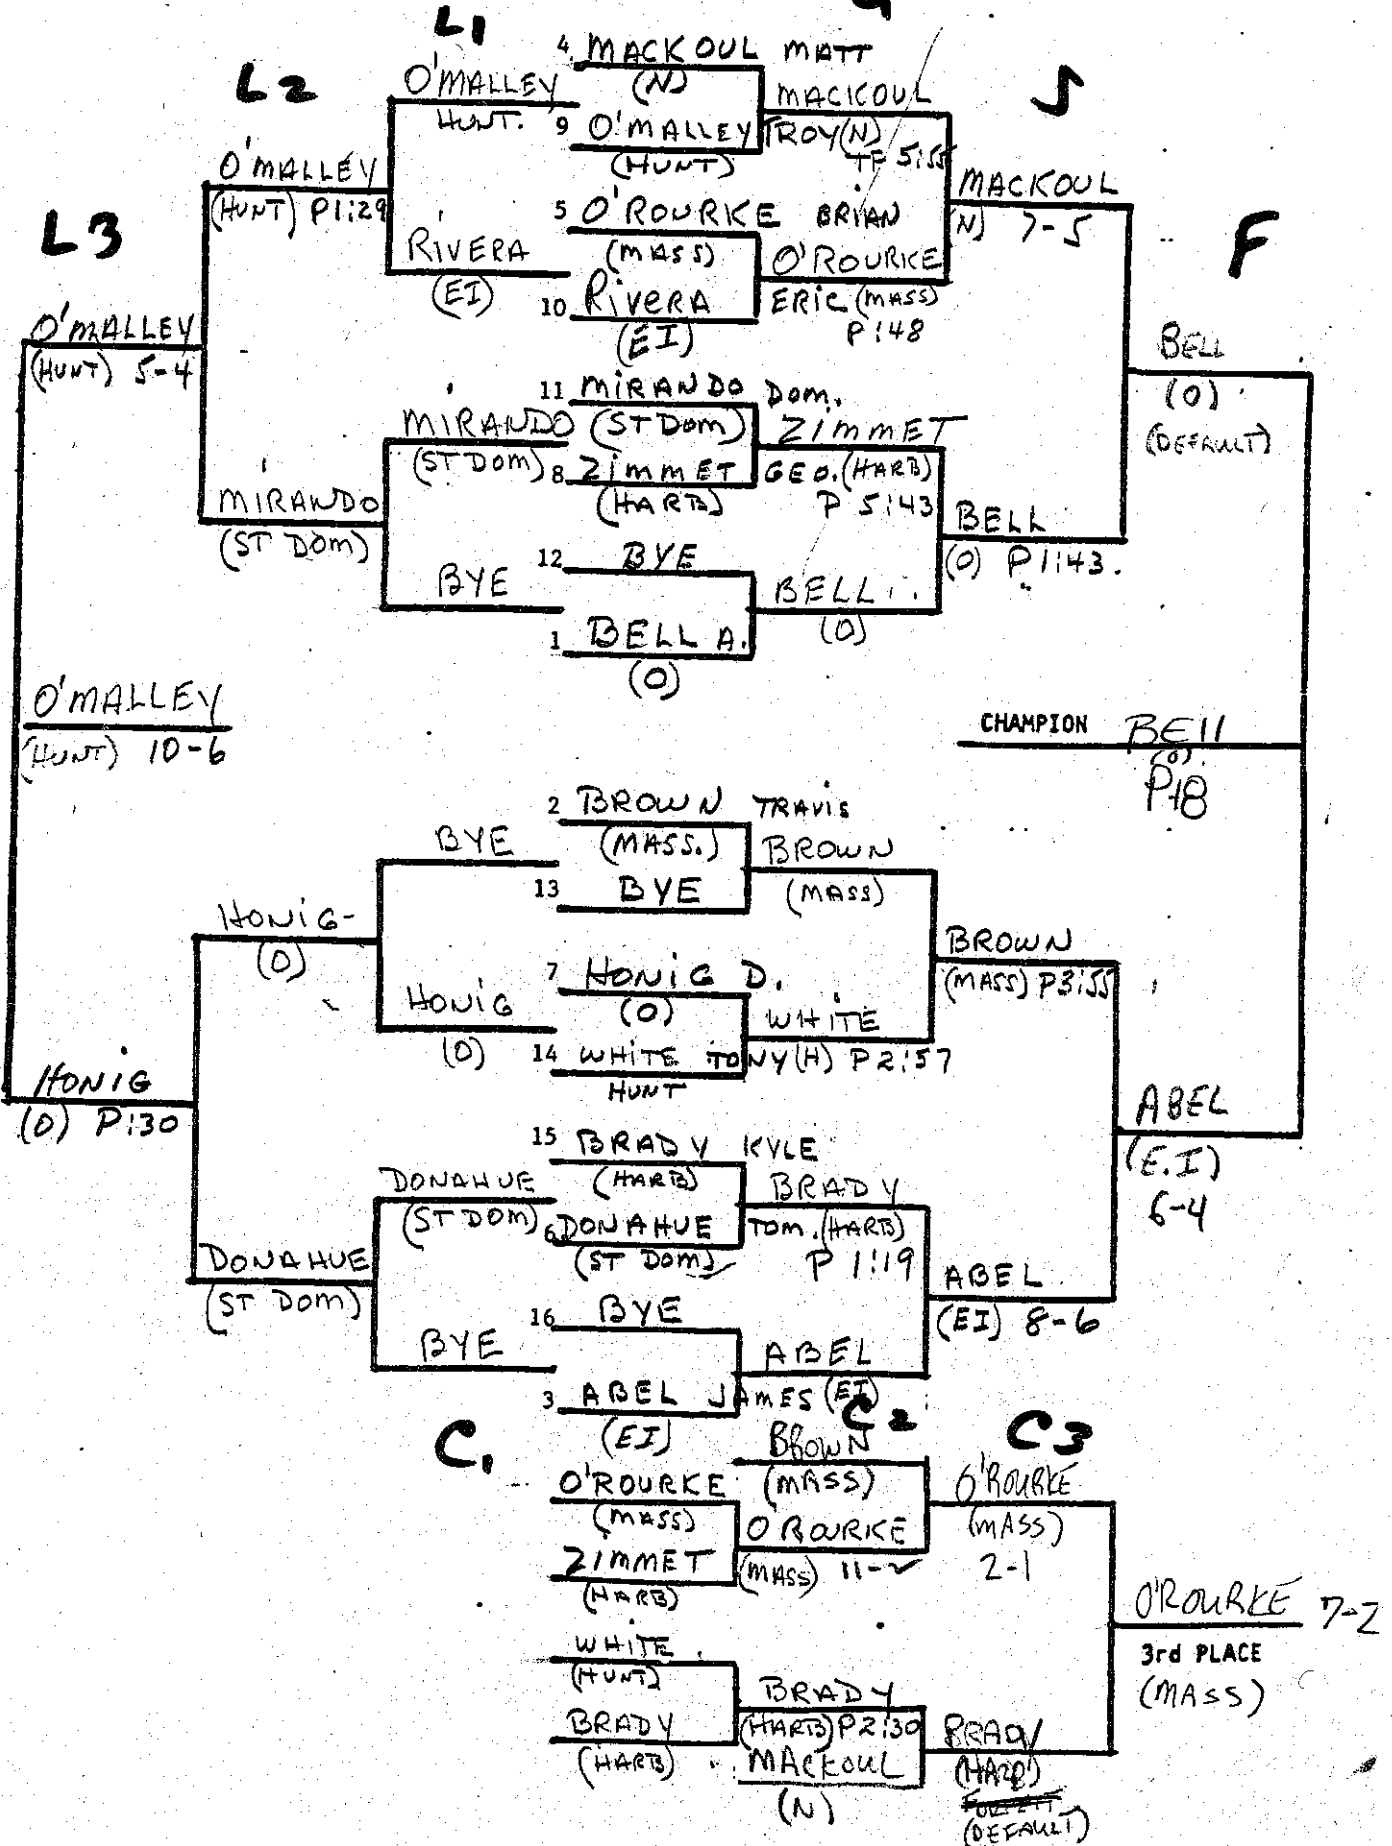

Wrestling Tournament

**

WEIGHT 145 lbs.

P

Wrestling Tournament

**

WEIGHT 155 lbs.

P
L1 Q