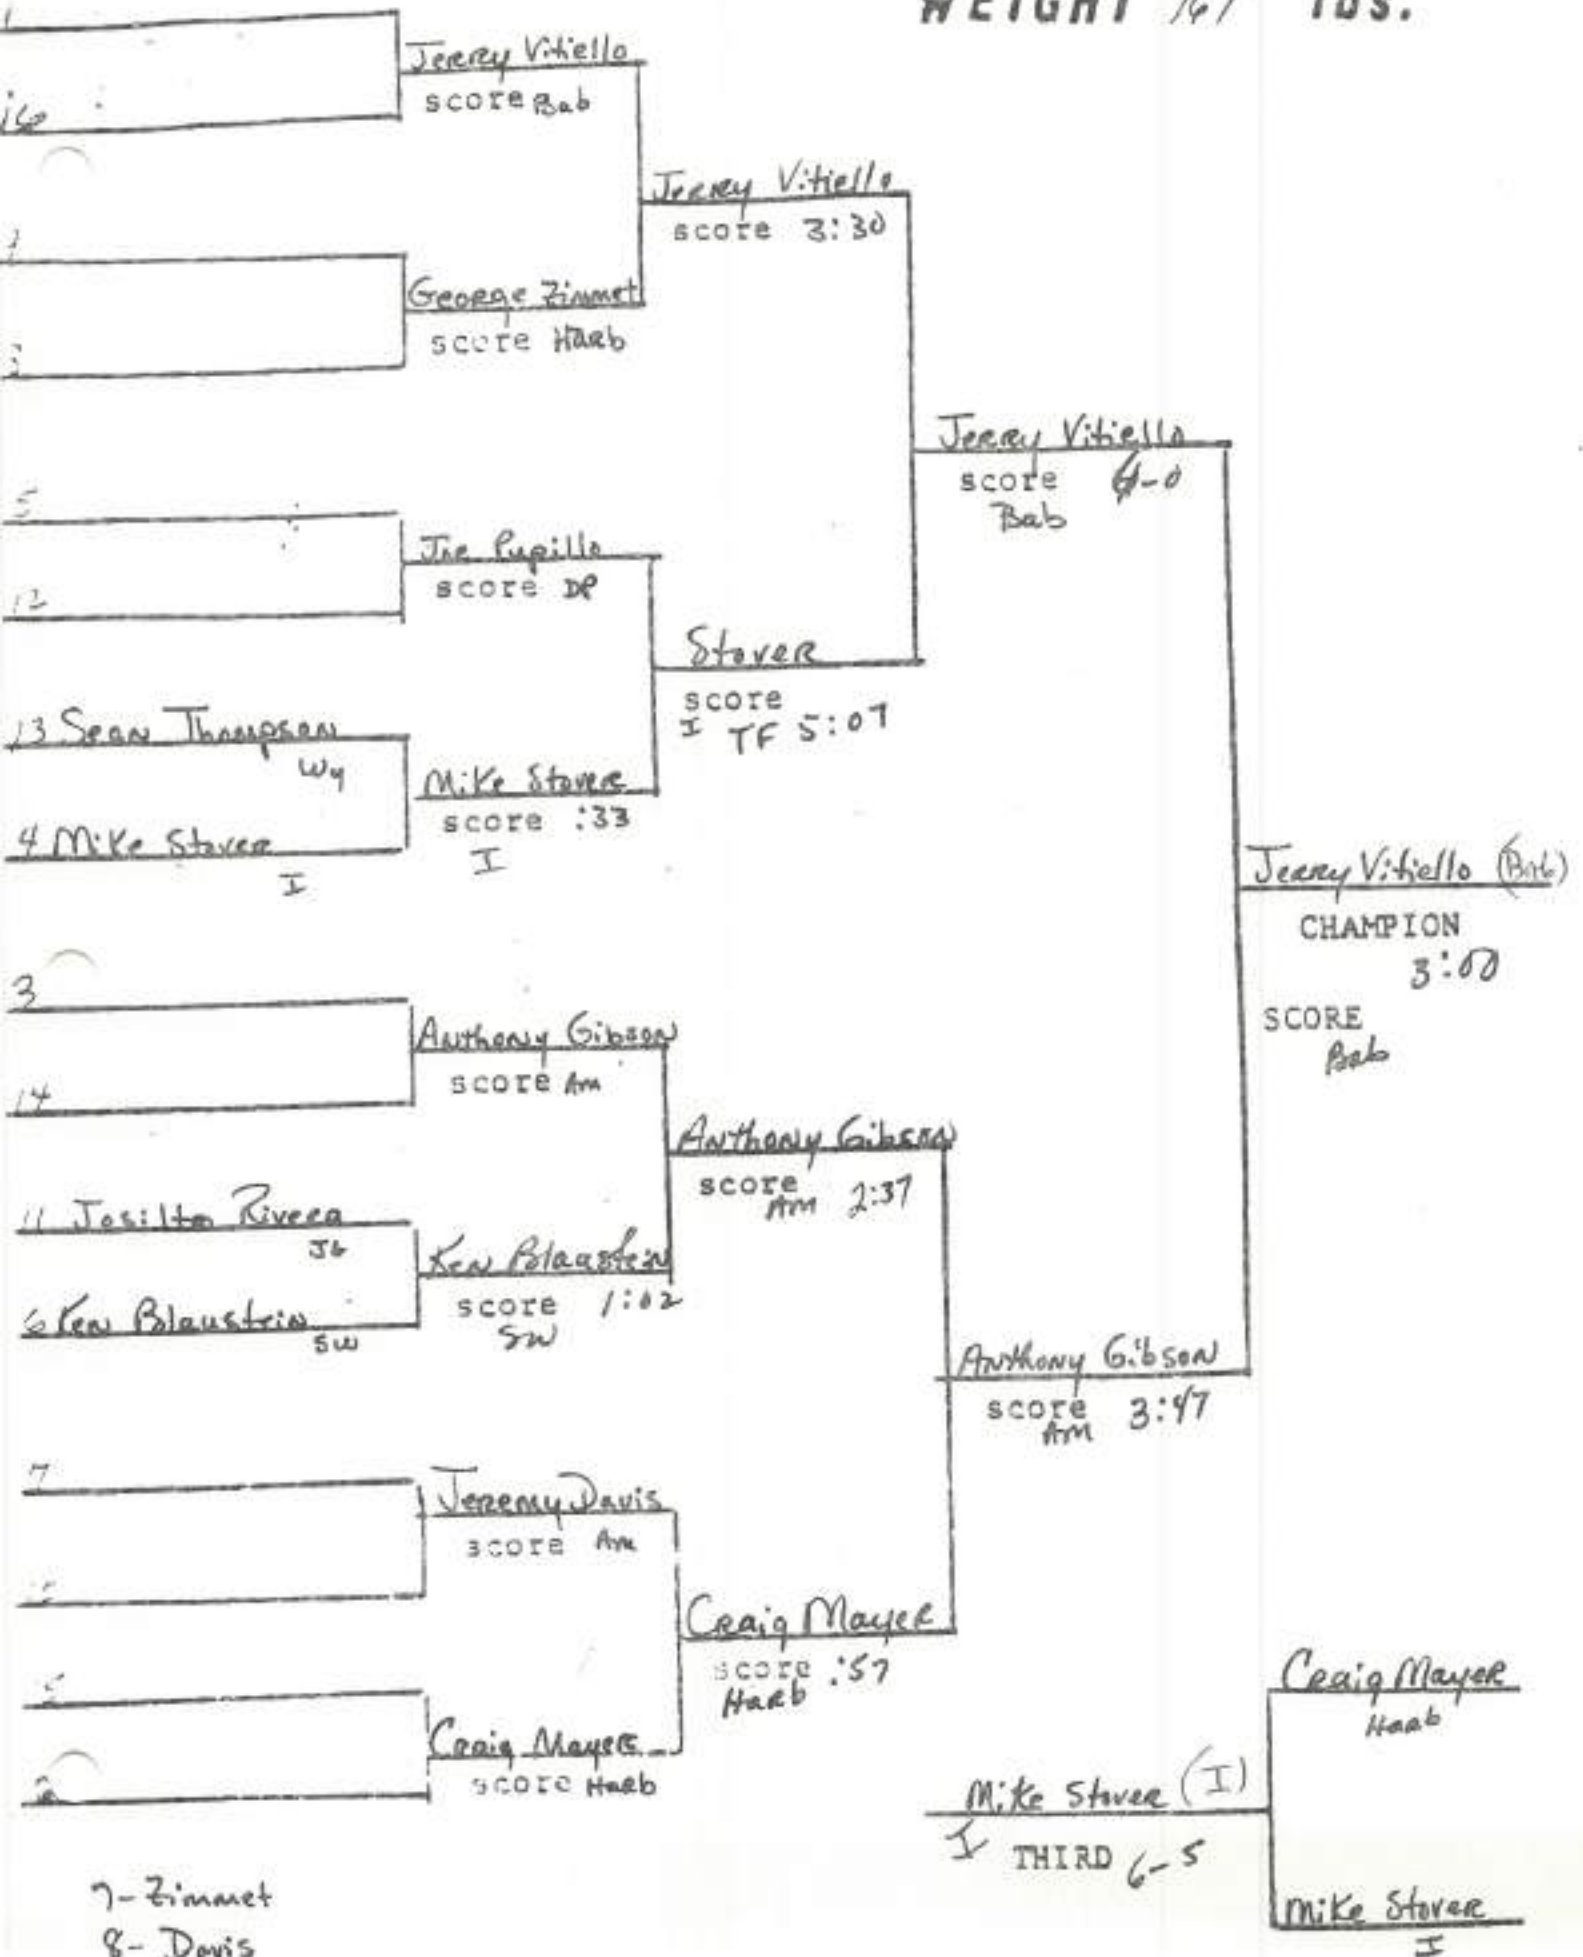

WEIGHT 167 lbs.

7-Zinmet
8-Davis