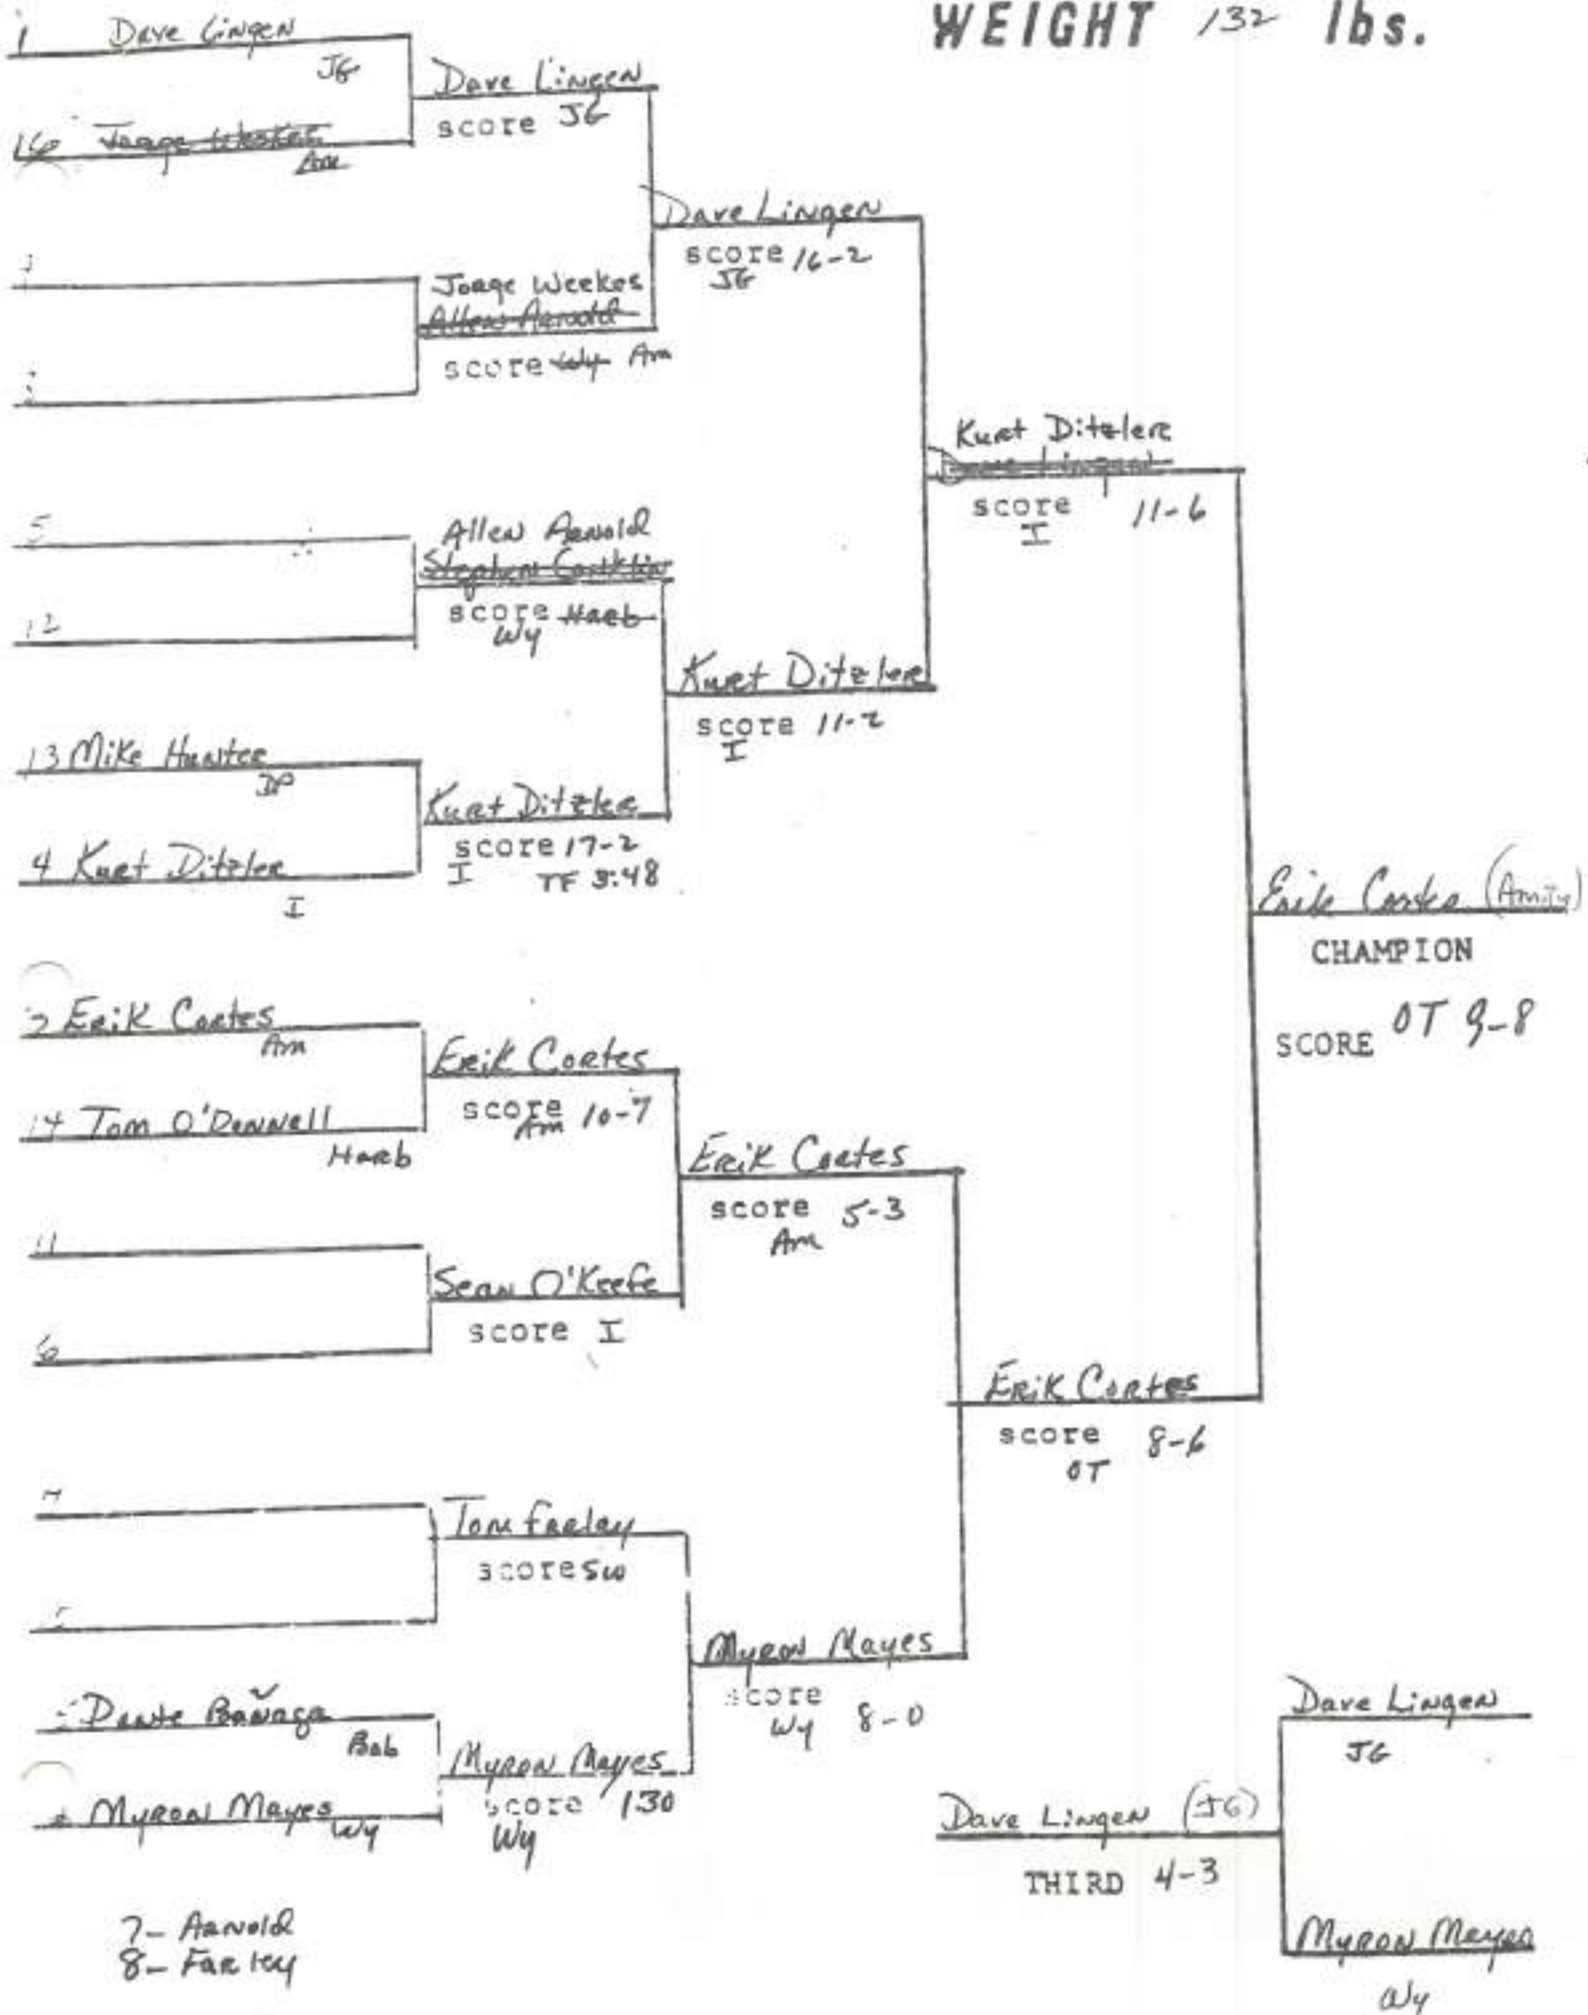

WEIGHT 132 lbs.