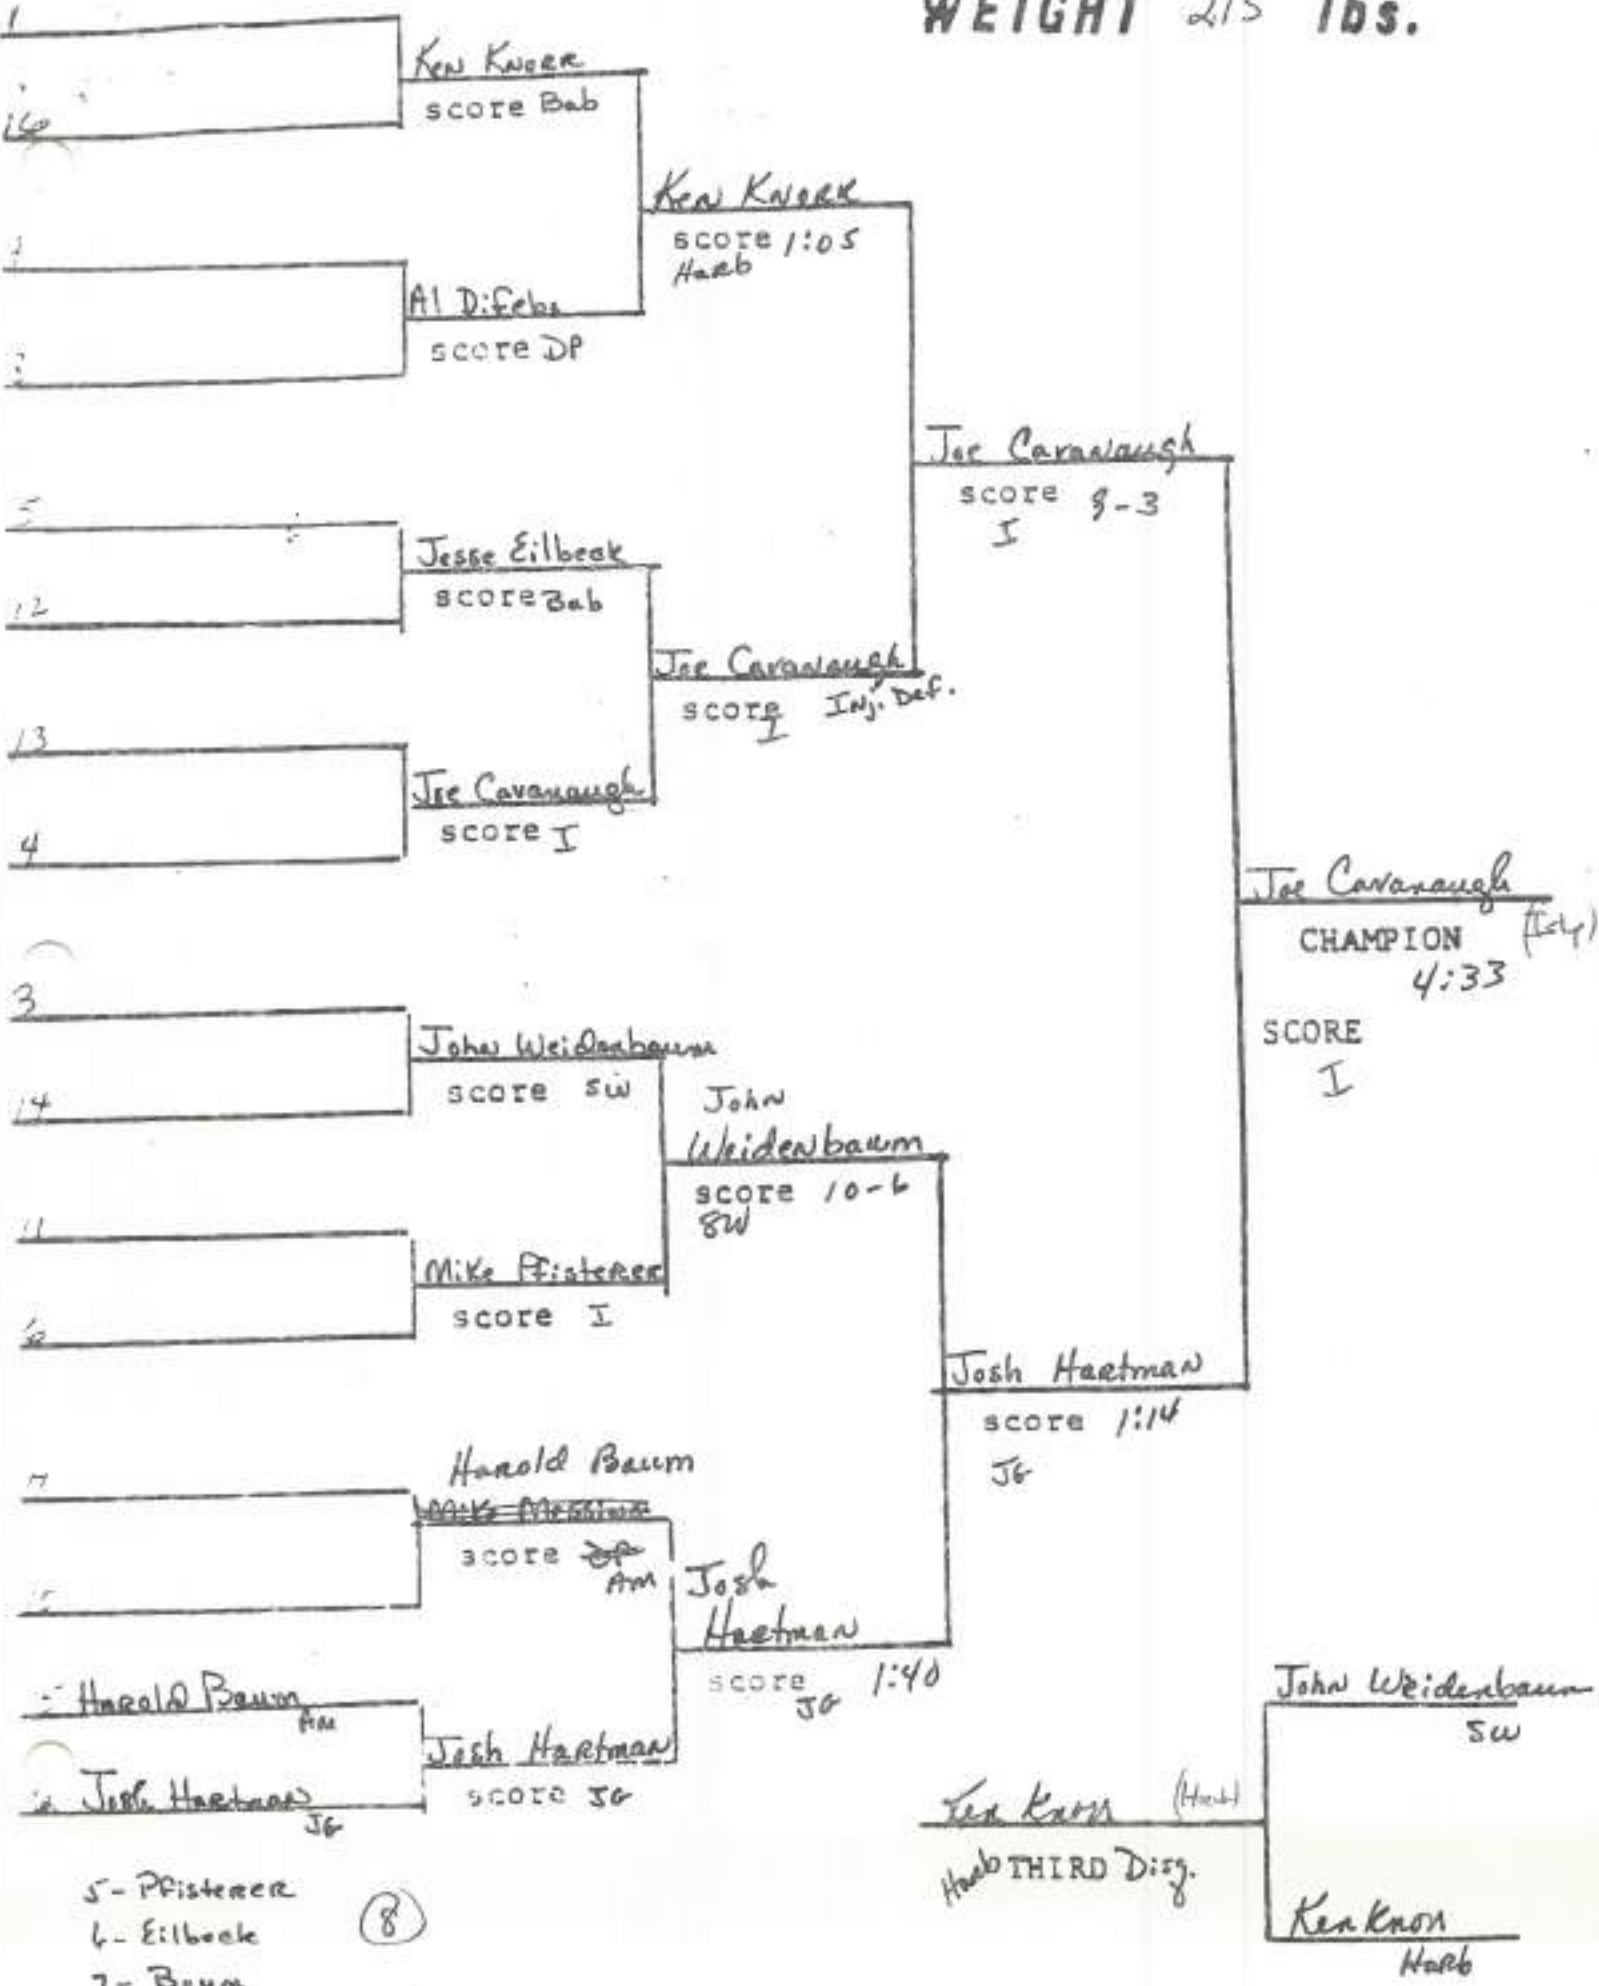

WEIGHT 215 lbs.

- 5 - Pfisterer
- 6 - Eilbeck
- 7 - Baum

(8)

Ken Knorr (Harb)
Harb THIRD Disq.

Ken Knorr
Harb