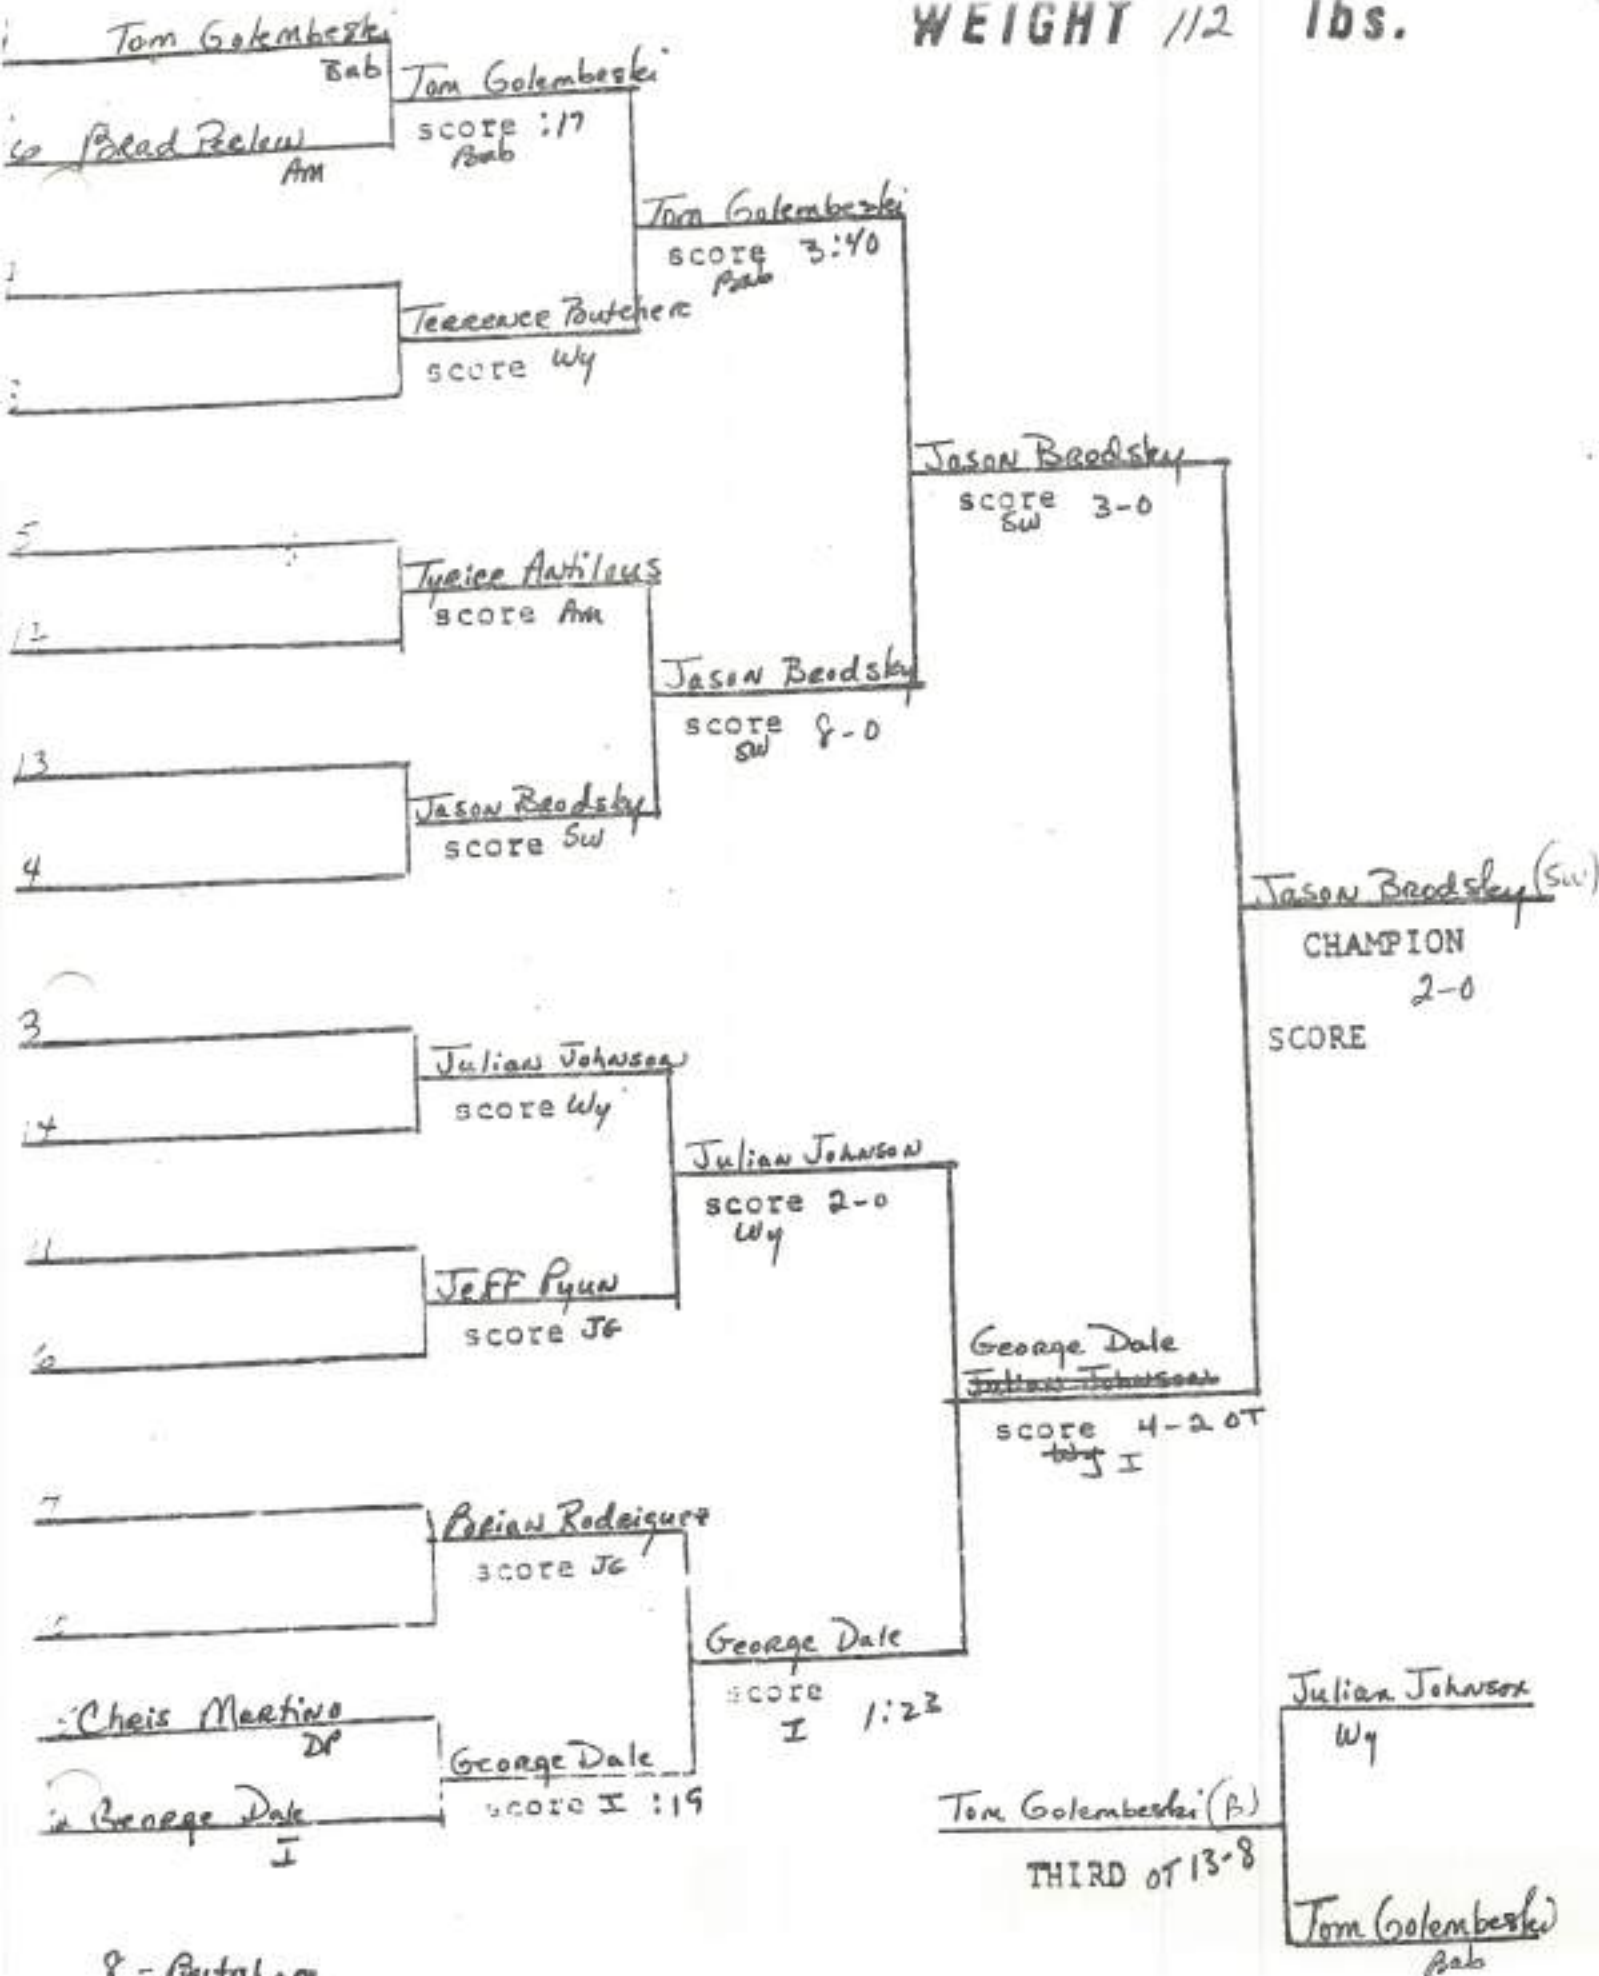

WEIGHT 98 lbs.

WEIGHT 105 lbs.

8 - Butcher

Tom Golembeski (B) Bab

WEIGHT 119 lbs.

1 Paul Hatcher Am

Paul Hatcher

16 Jim Hanson Herb