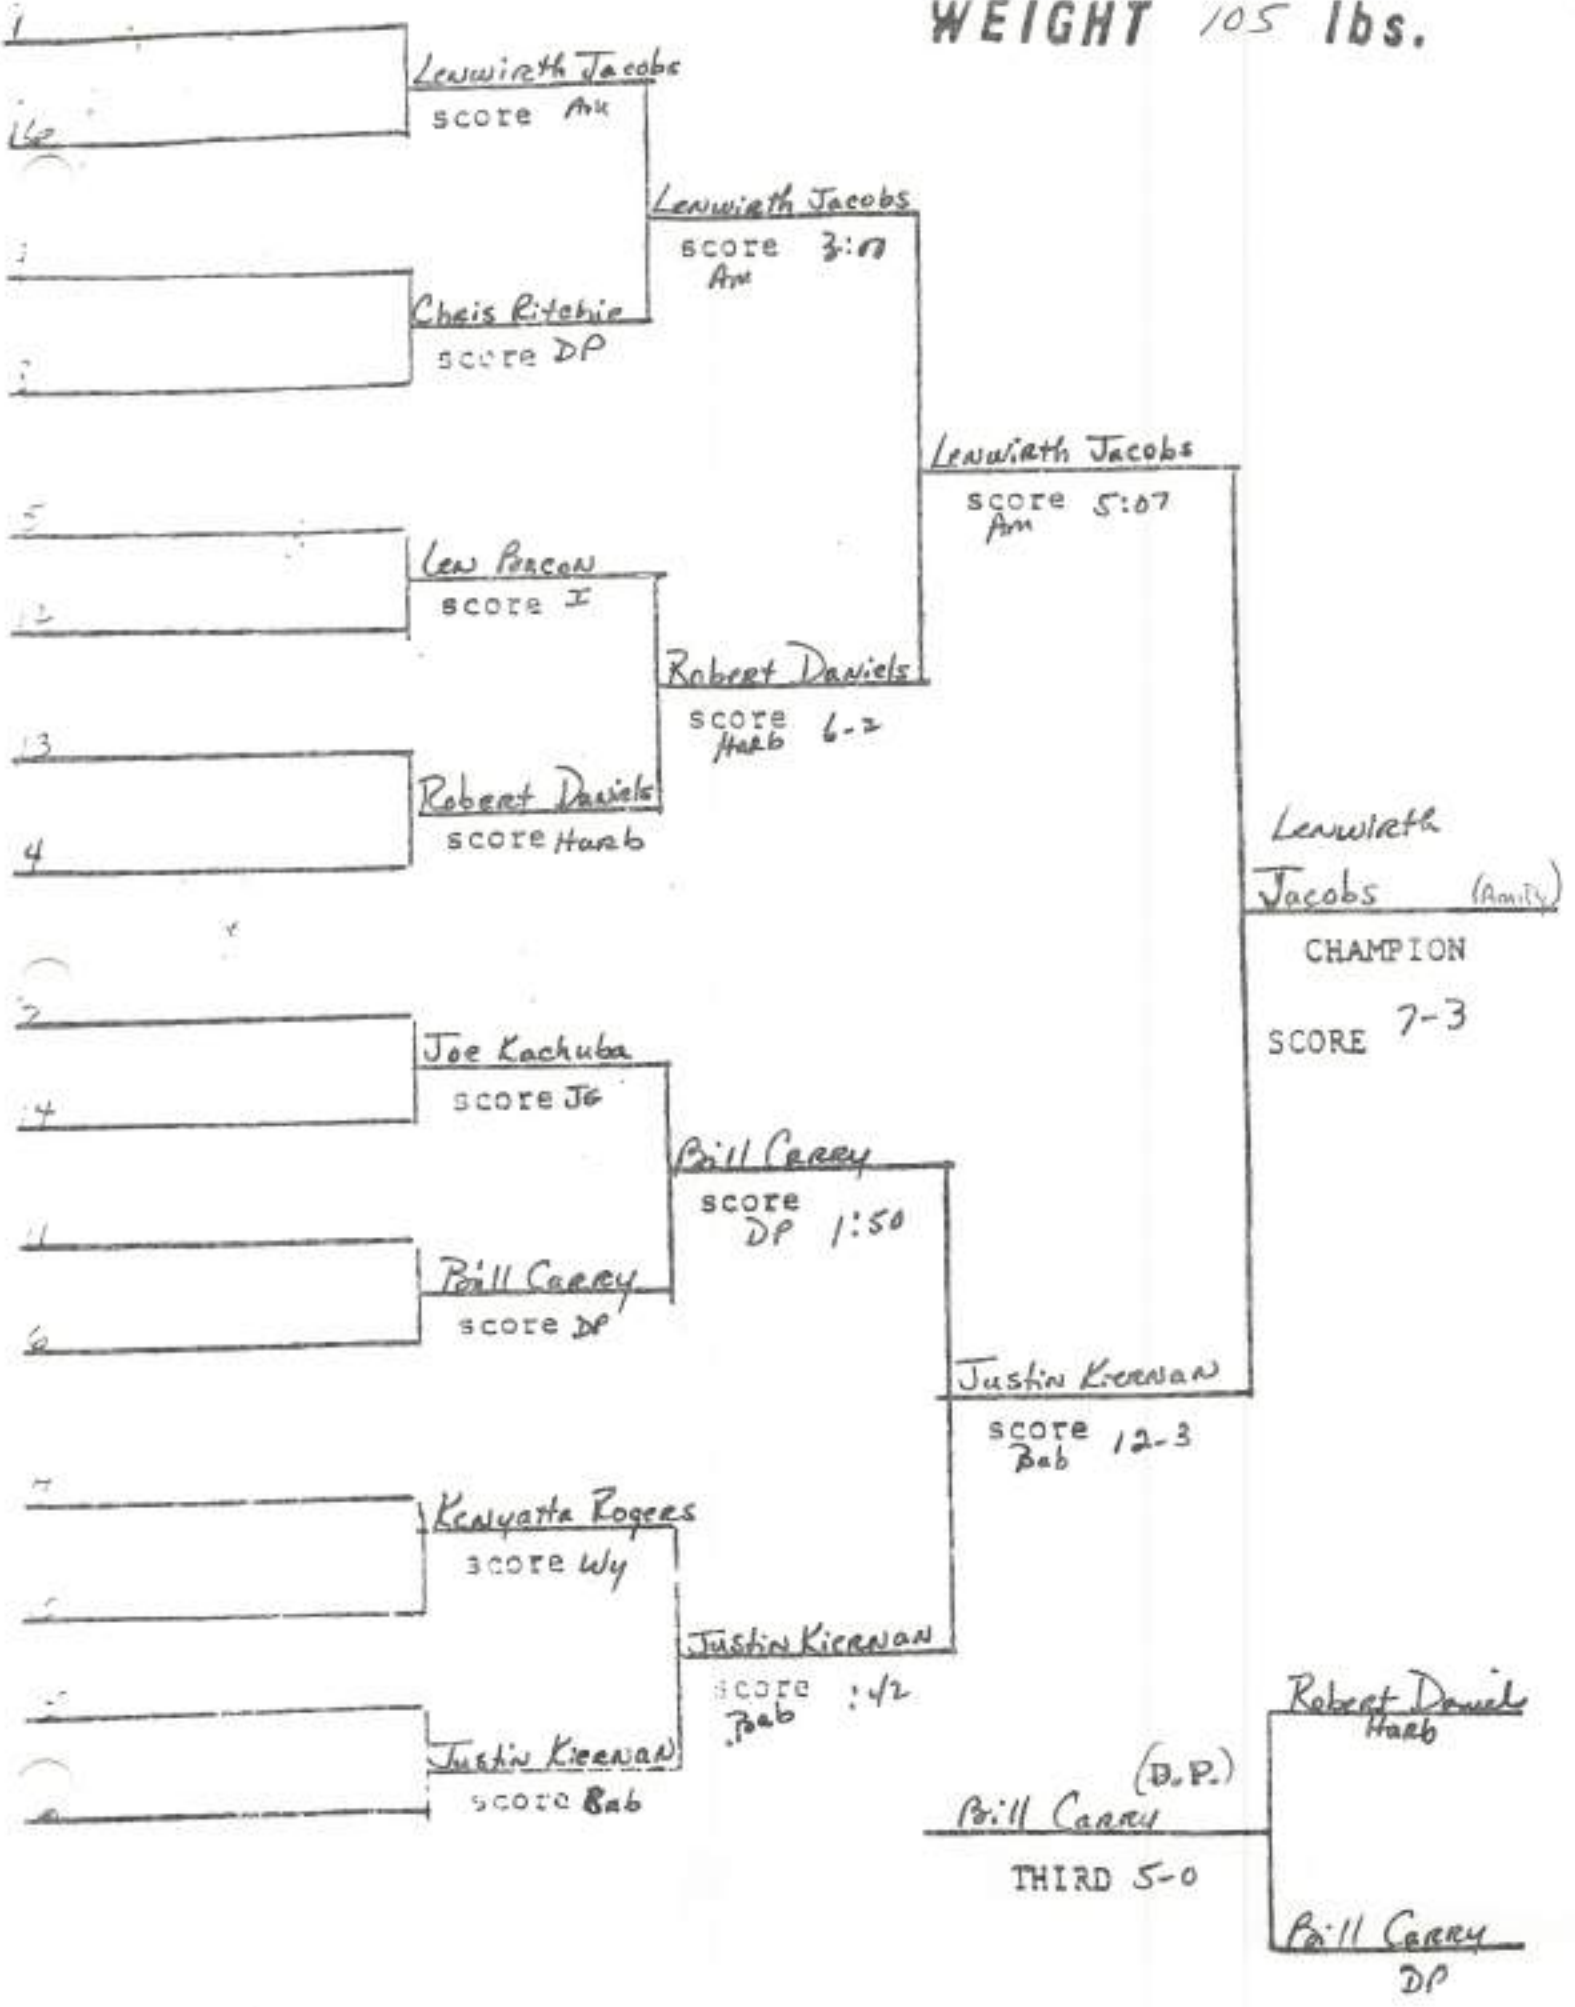

WEIGHT 98 lbs.

WEIGHT 105 lbs.

8 - Butcher

Tom Golembeski (B) Bab

WEIGHT 119 lbs.

1 Paul Hatcher Am

Paul Hatcher

16 Jim Hanson Herb