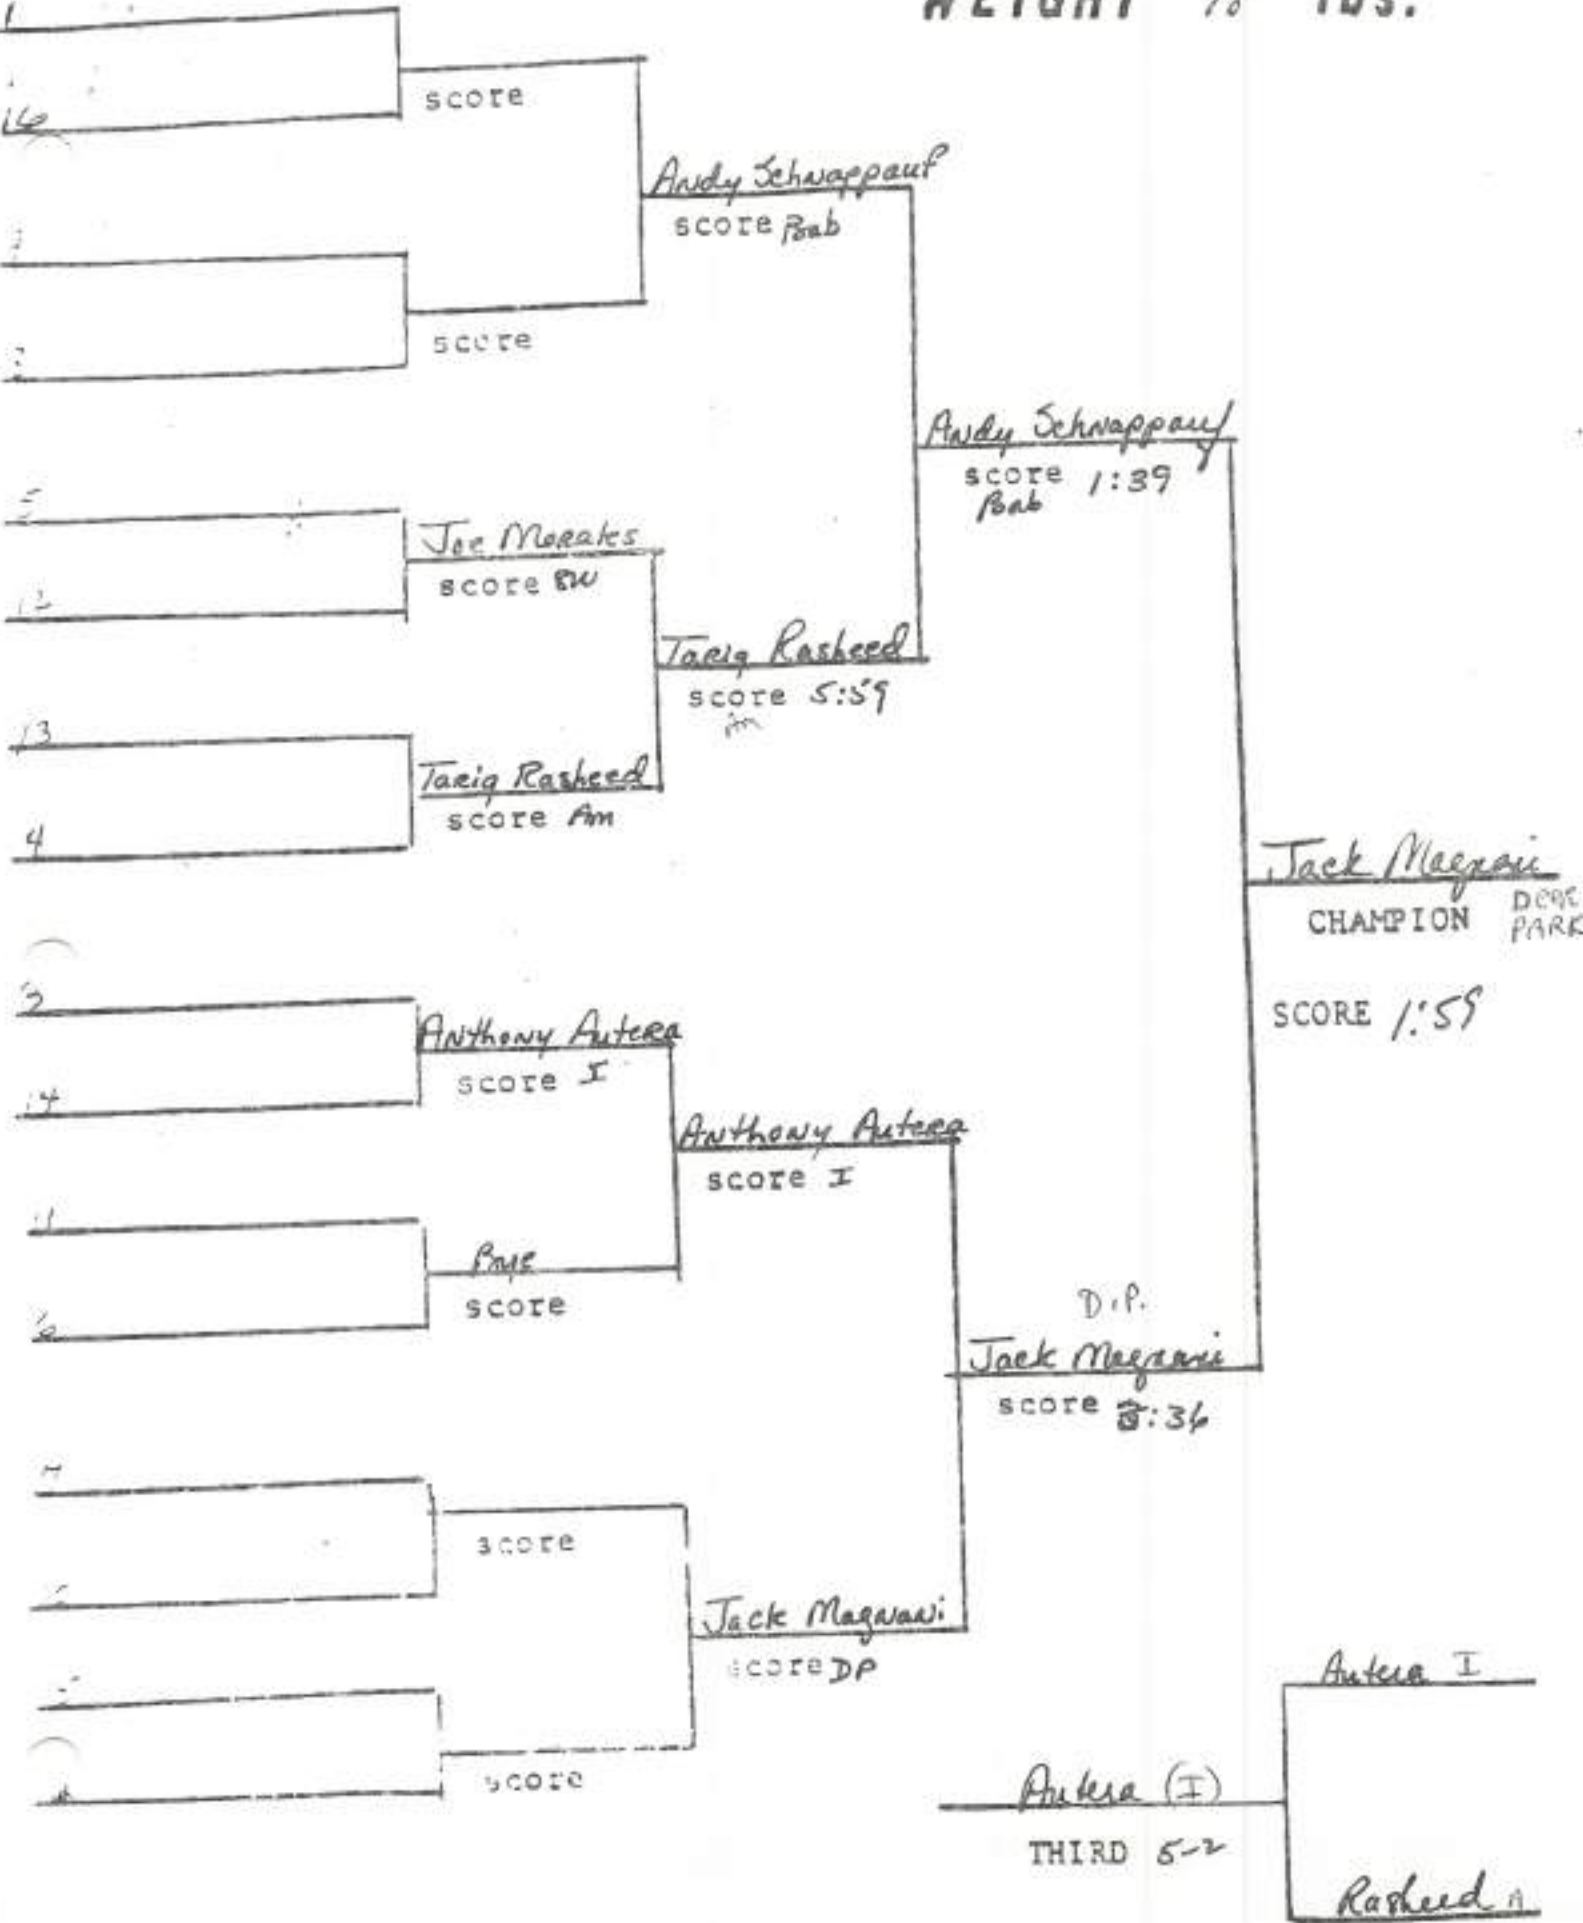

WEIGHT 98 lbs.

WEIGHT 105 lbs.

8 - Butcher

Tom Golembeski (B) Bab

WEIGHT 119 lbs.

1 Paul Hatcher Am

Paul Hatcher

16 Jim Hanson Herb