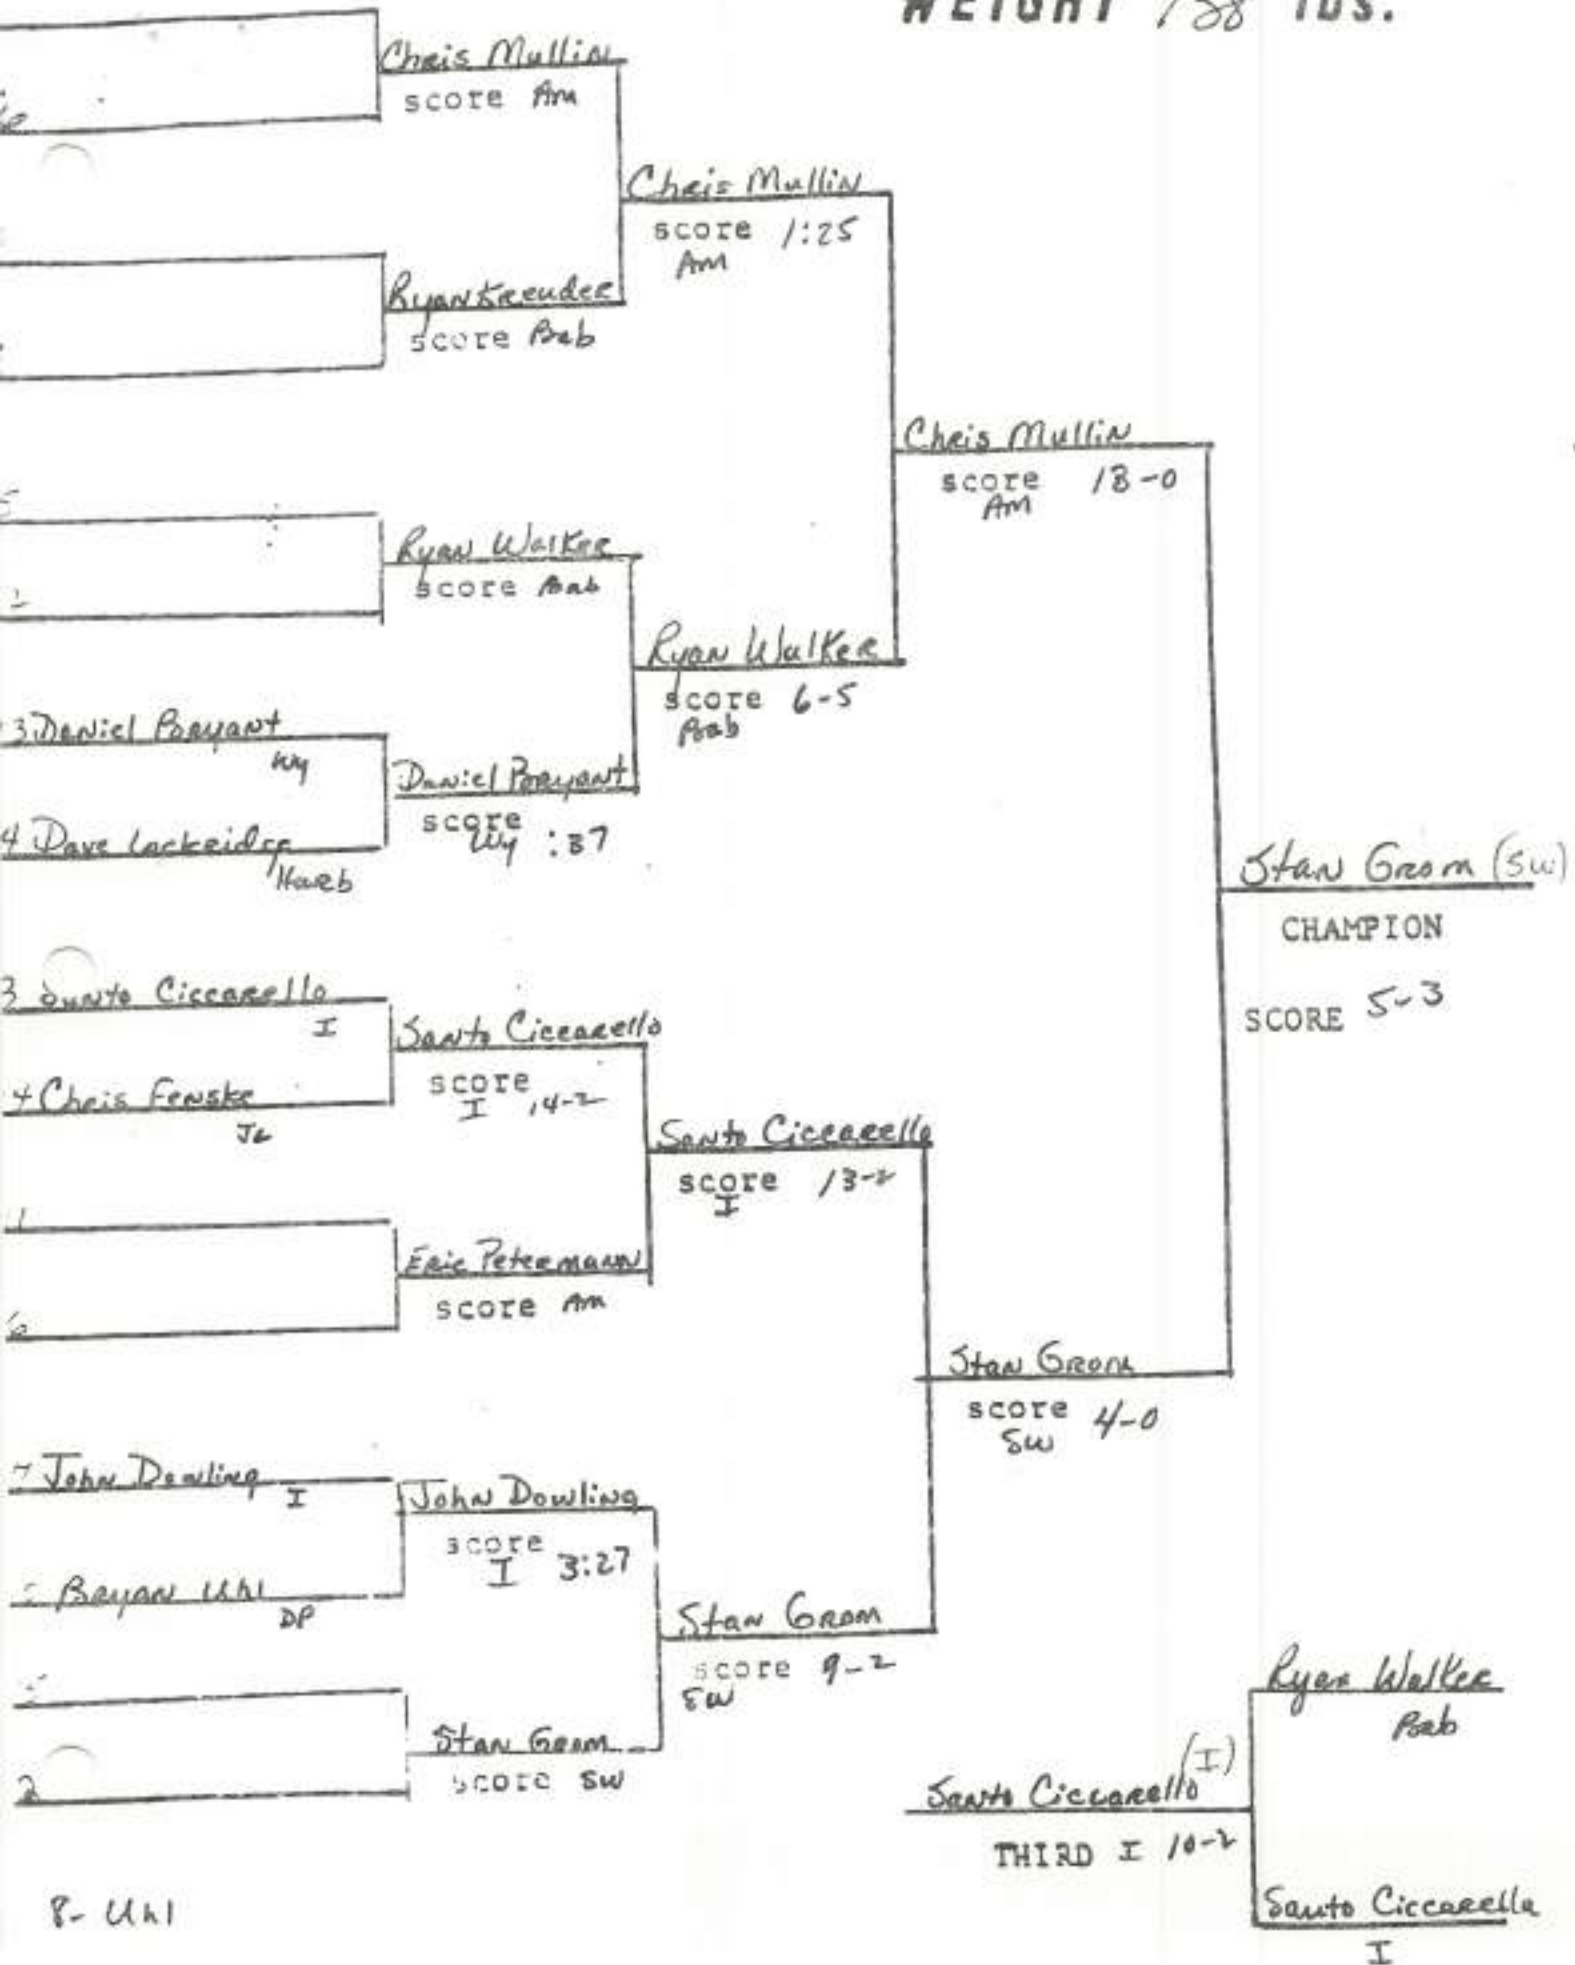

WEIGHT 138 lbs.

P- Uhl