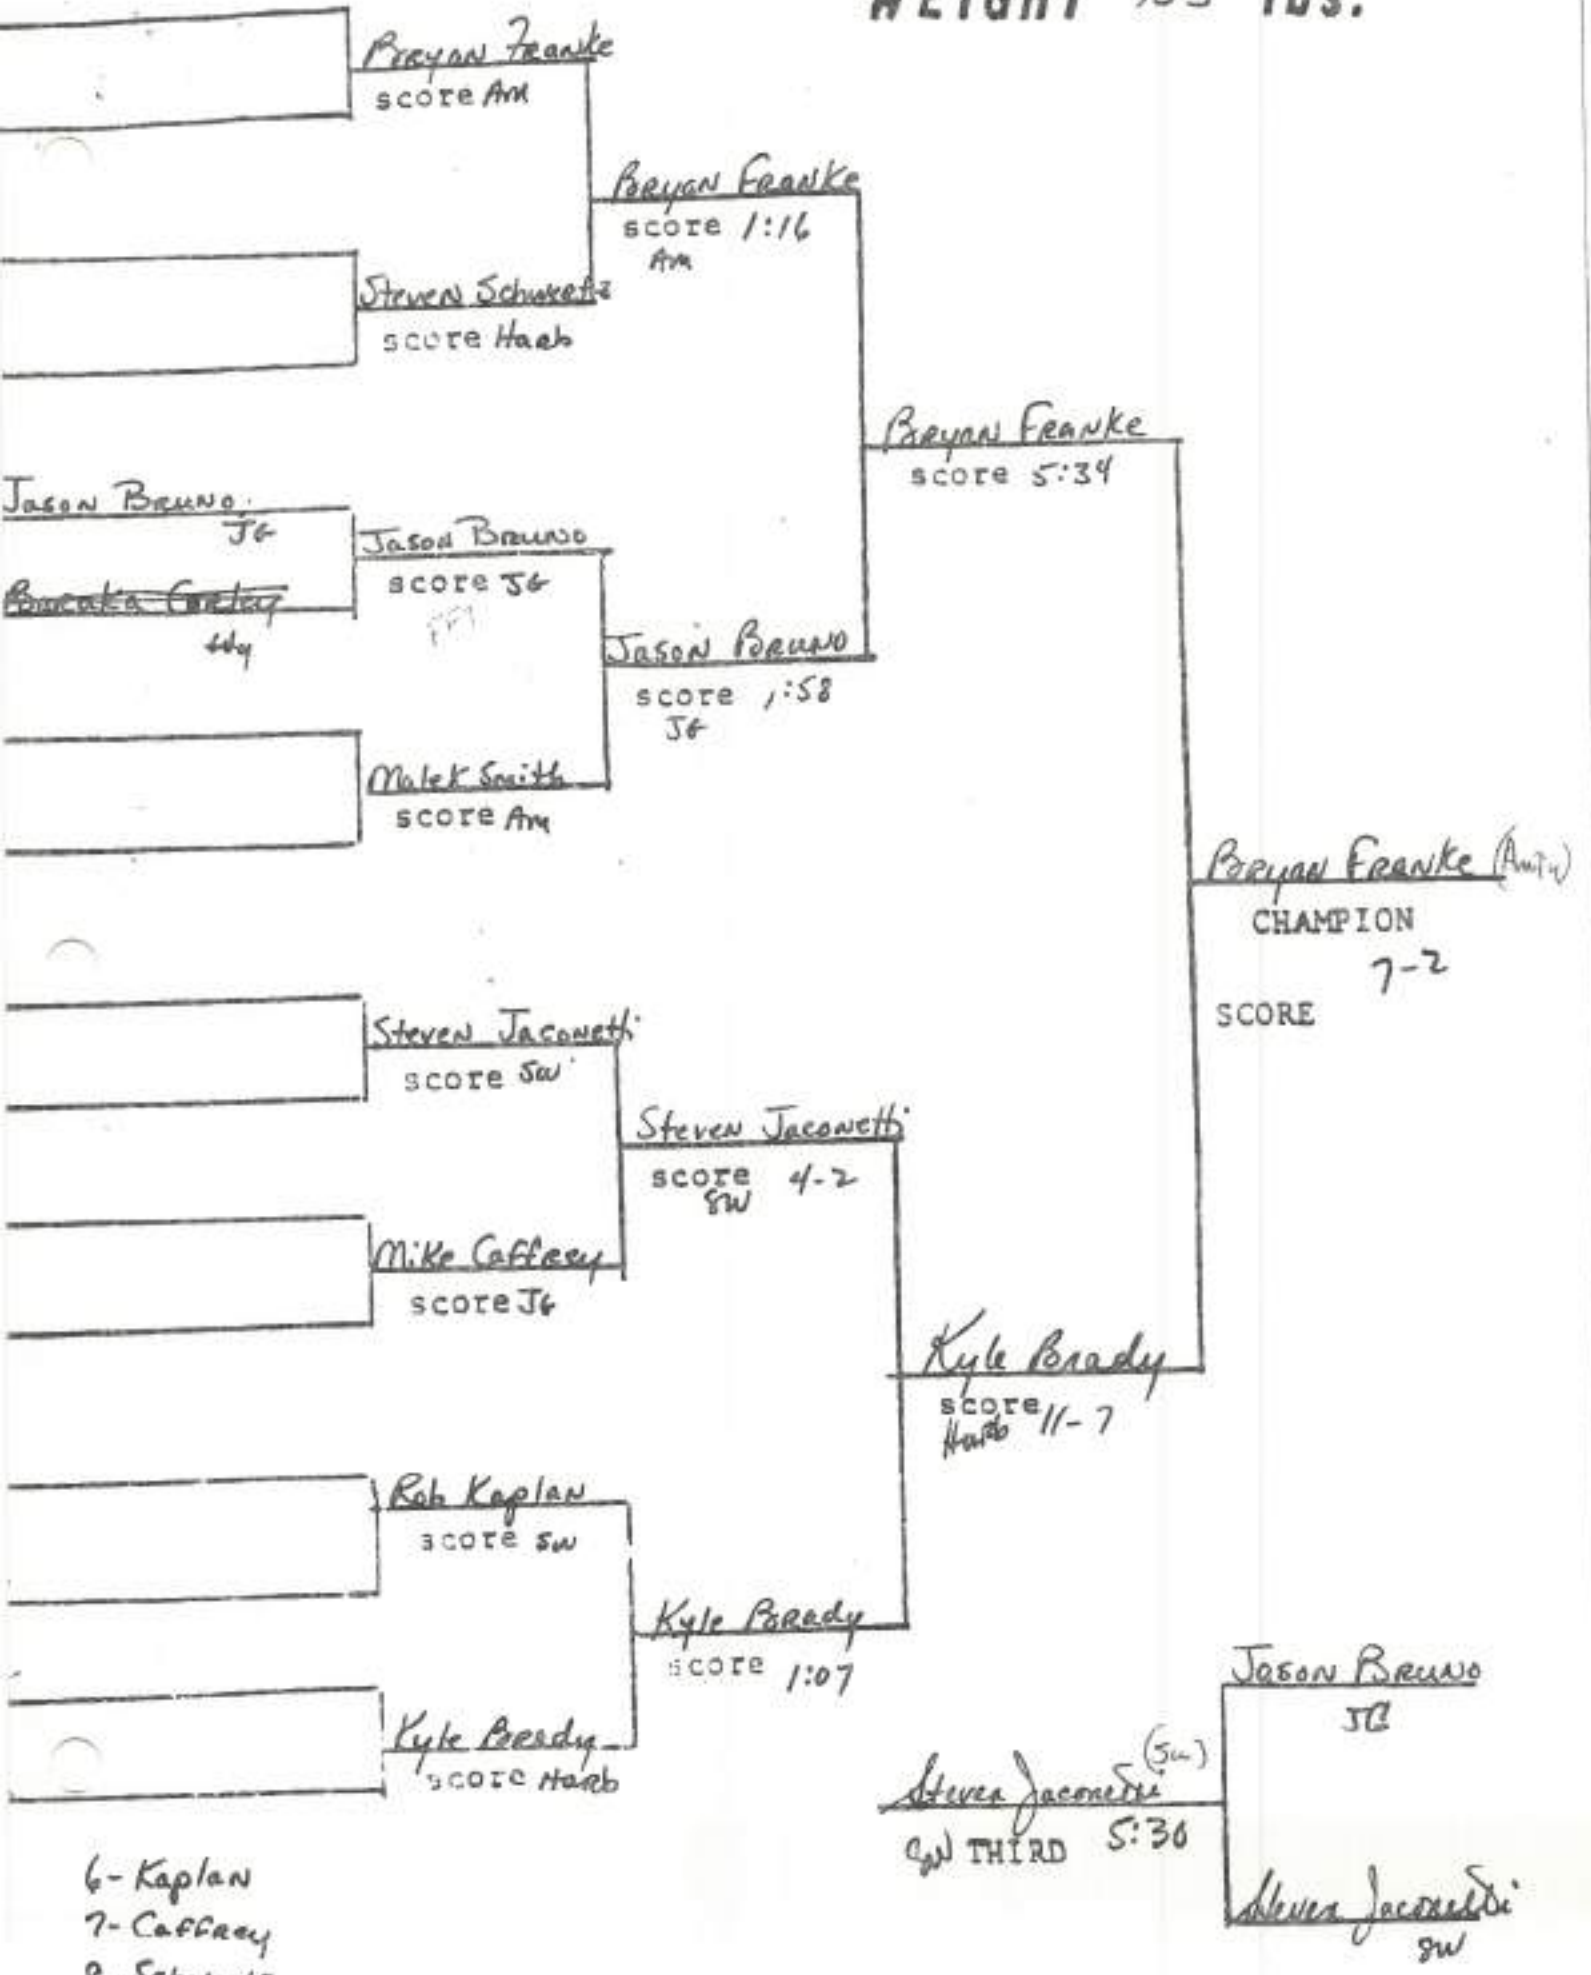

WEIGHT 155 lbs.

- 6- Kaplan
- 7- Caffrey
- 8- Schwartz