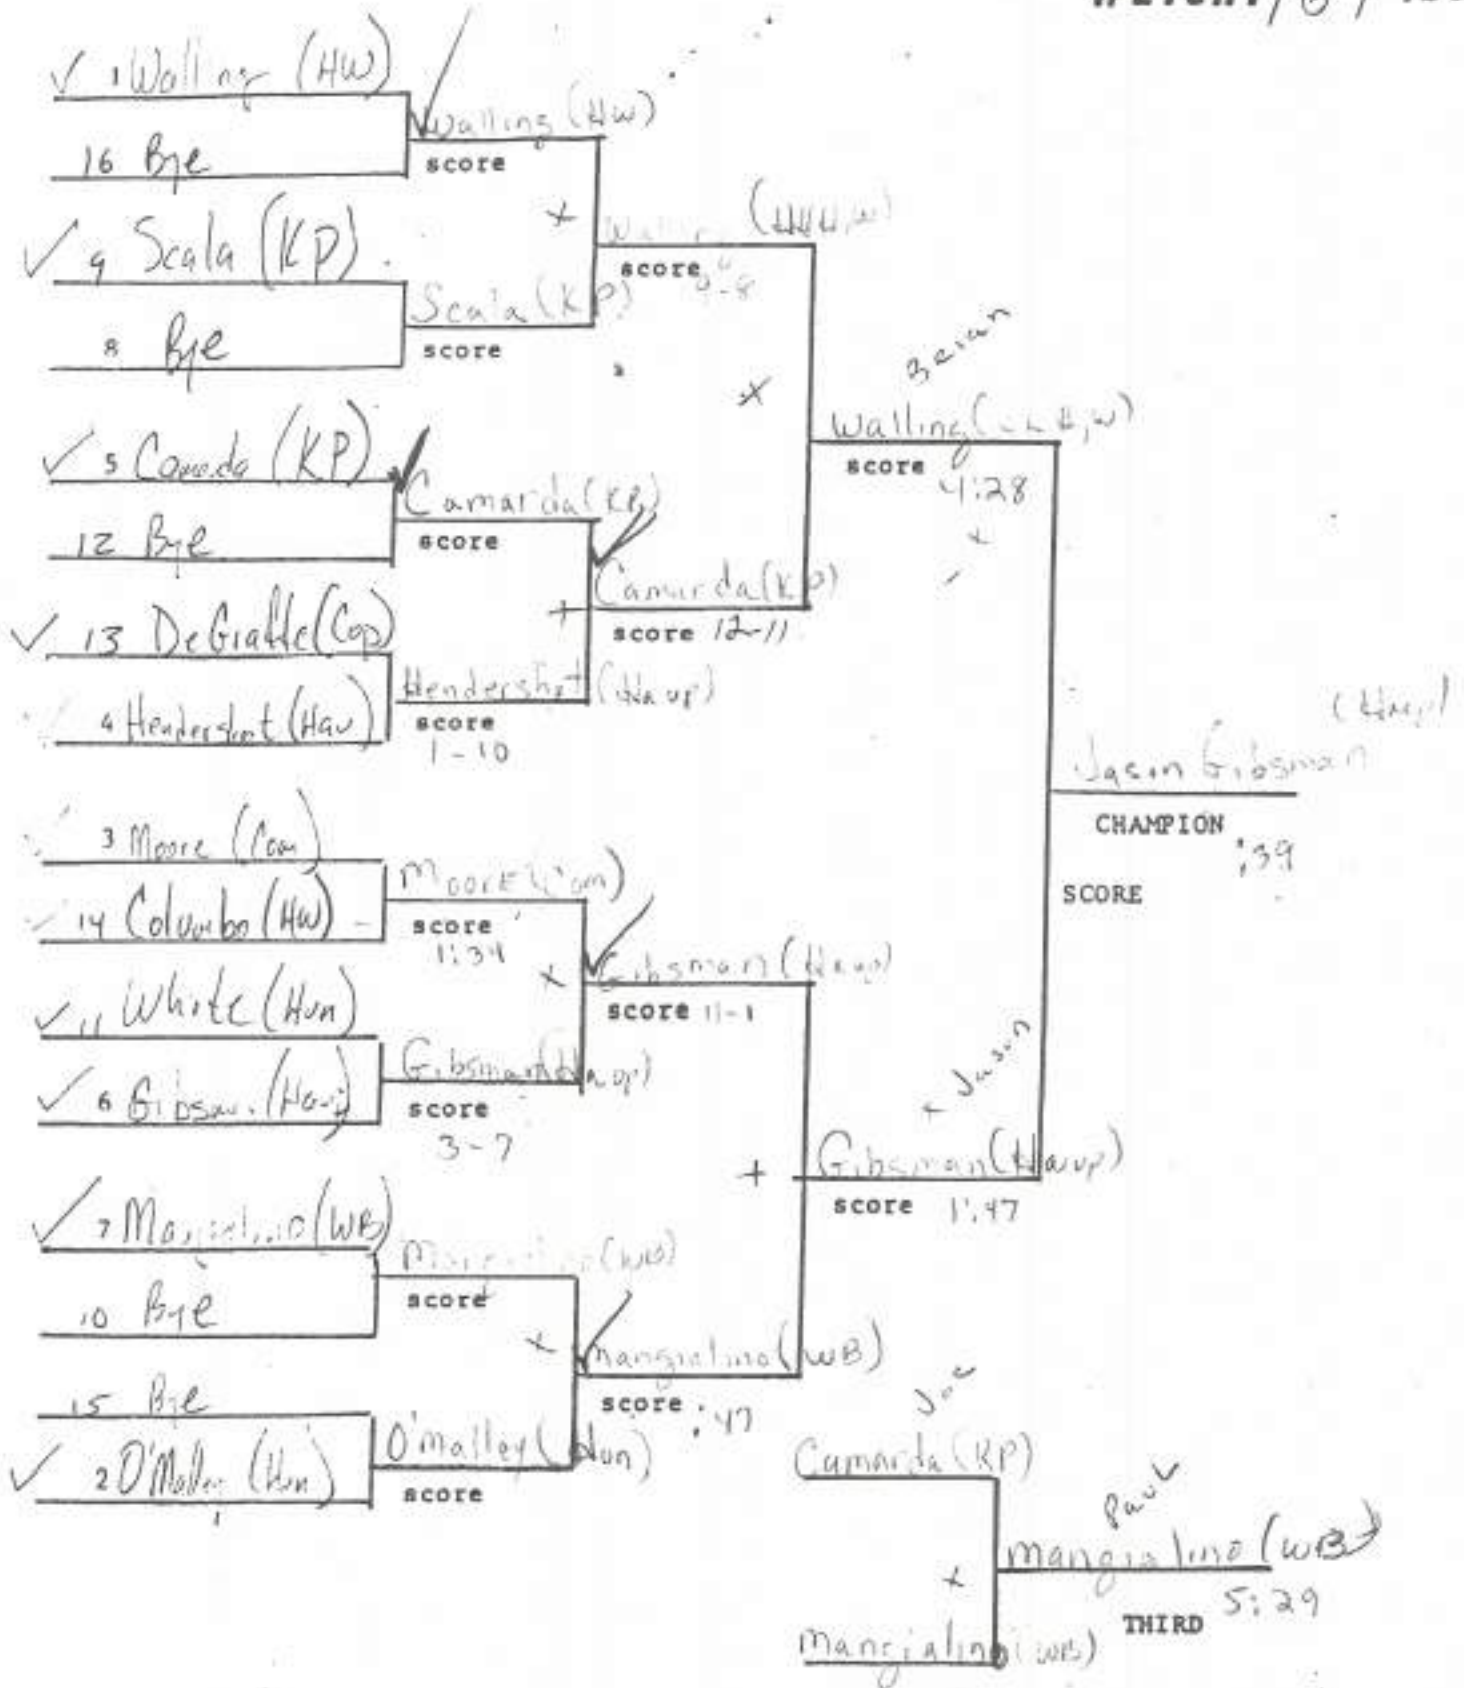

WEIGHT 98 lbs

WEIGHT 112 lbs

WEIGHT 119 lbs

WEIGHT 126 lbs

WEIGHT 132 lbs.

WEIGHT 138 lbs

WEIGHT 145 lbs

WEIGHT 155 lbs

WEIGHT/67 lbs

WEIGHT 177 lbs

WEIGHT 215 lbs

WEIGHT 250 lbs

✓ 1 Blom (KP)

16 score

9 score

8 score

5 score

12 score

13 score

4 score

3 score

14 score

11 score

6 score