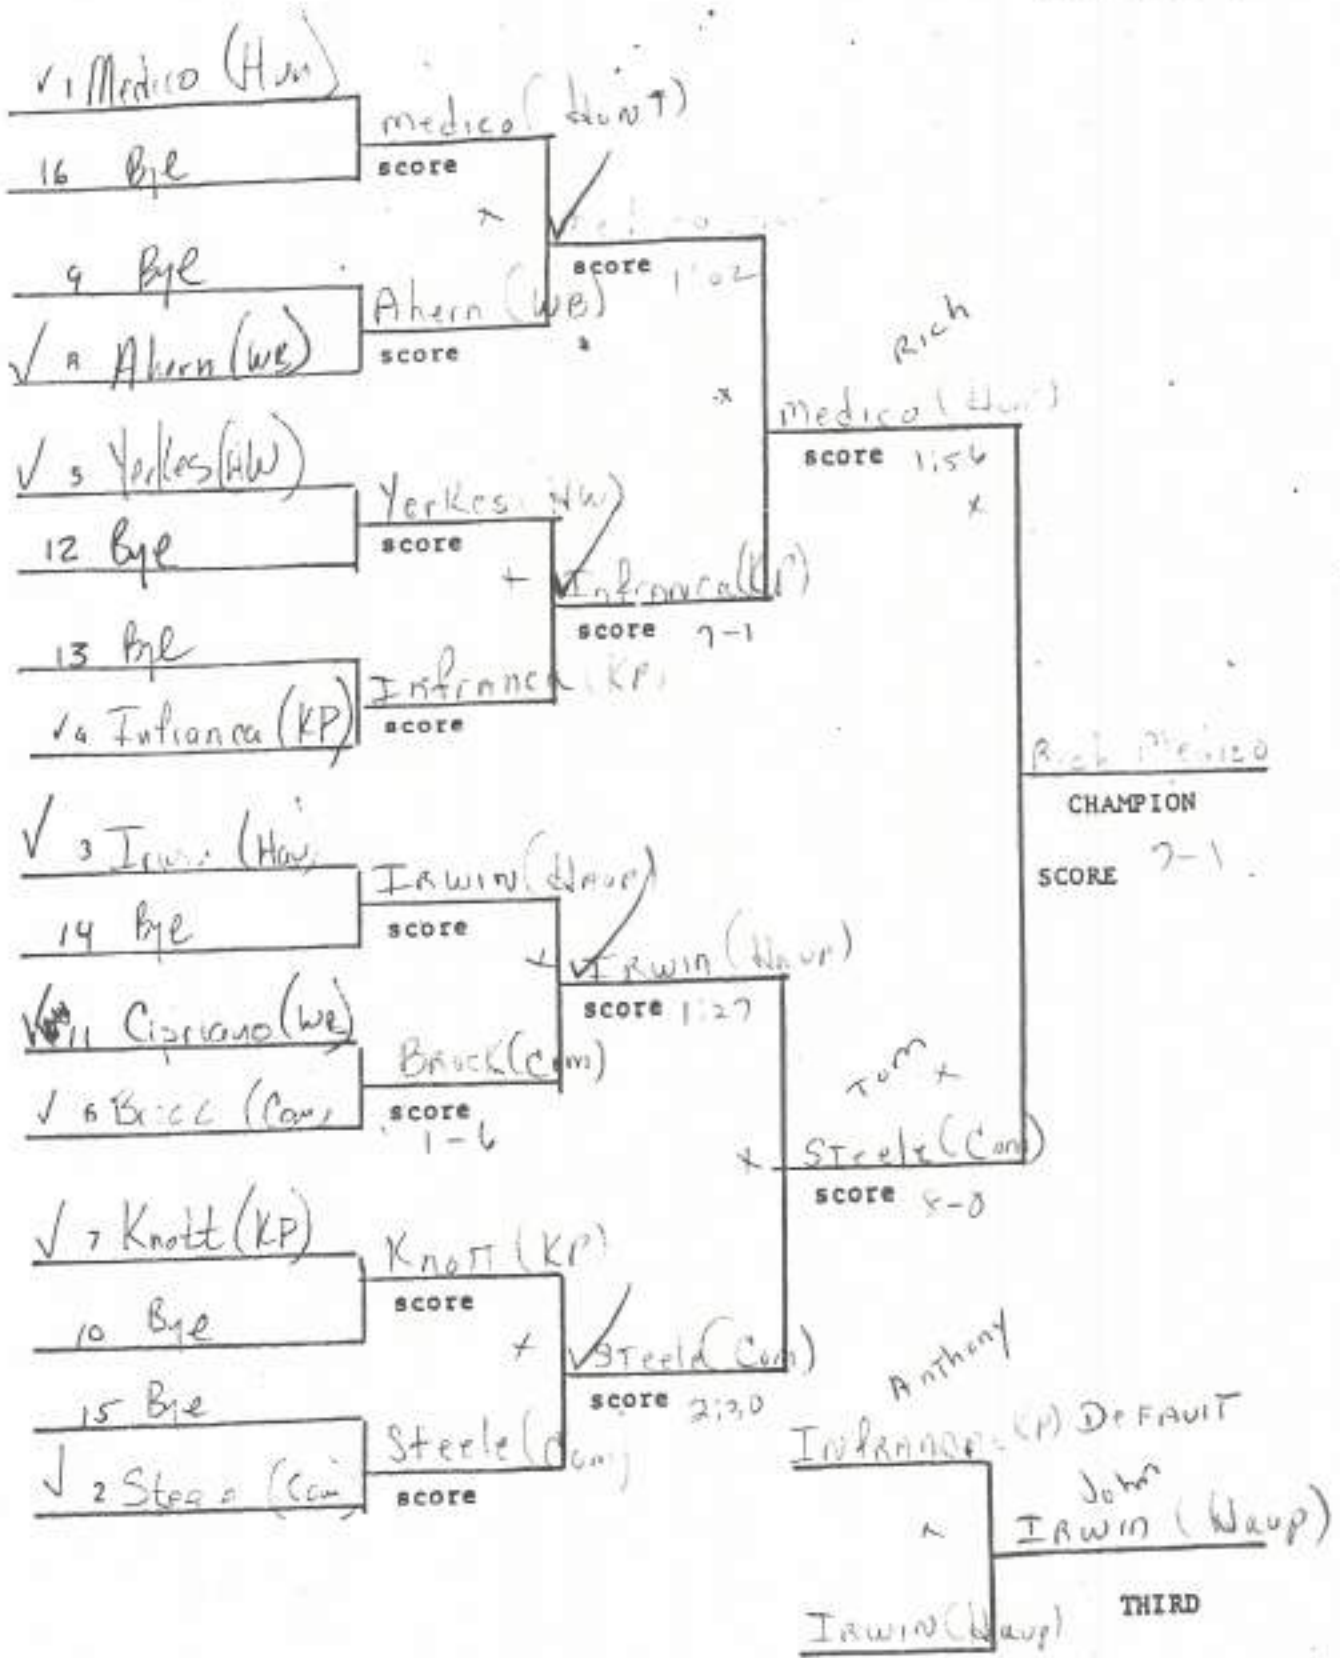

WEIGHT 98 lbs

WEIGHT 112 lbs

WEIGHT 119 lbs

WEIGHT 126 lbs

WEIGHT 132 lbs.

WEIGHT 138 lbs

WEIGHT 145 lbs

WEIGHT 155 lbs

WEIGHT/67 lbs

WEIGHT 177 lbs

WEIGHT 215 lbs

WEIGHT 250 lbs

✓ 1 Blom (KP)

16 score

9 score

8 score