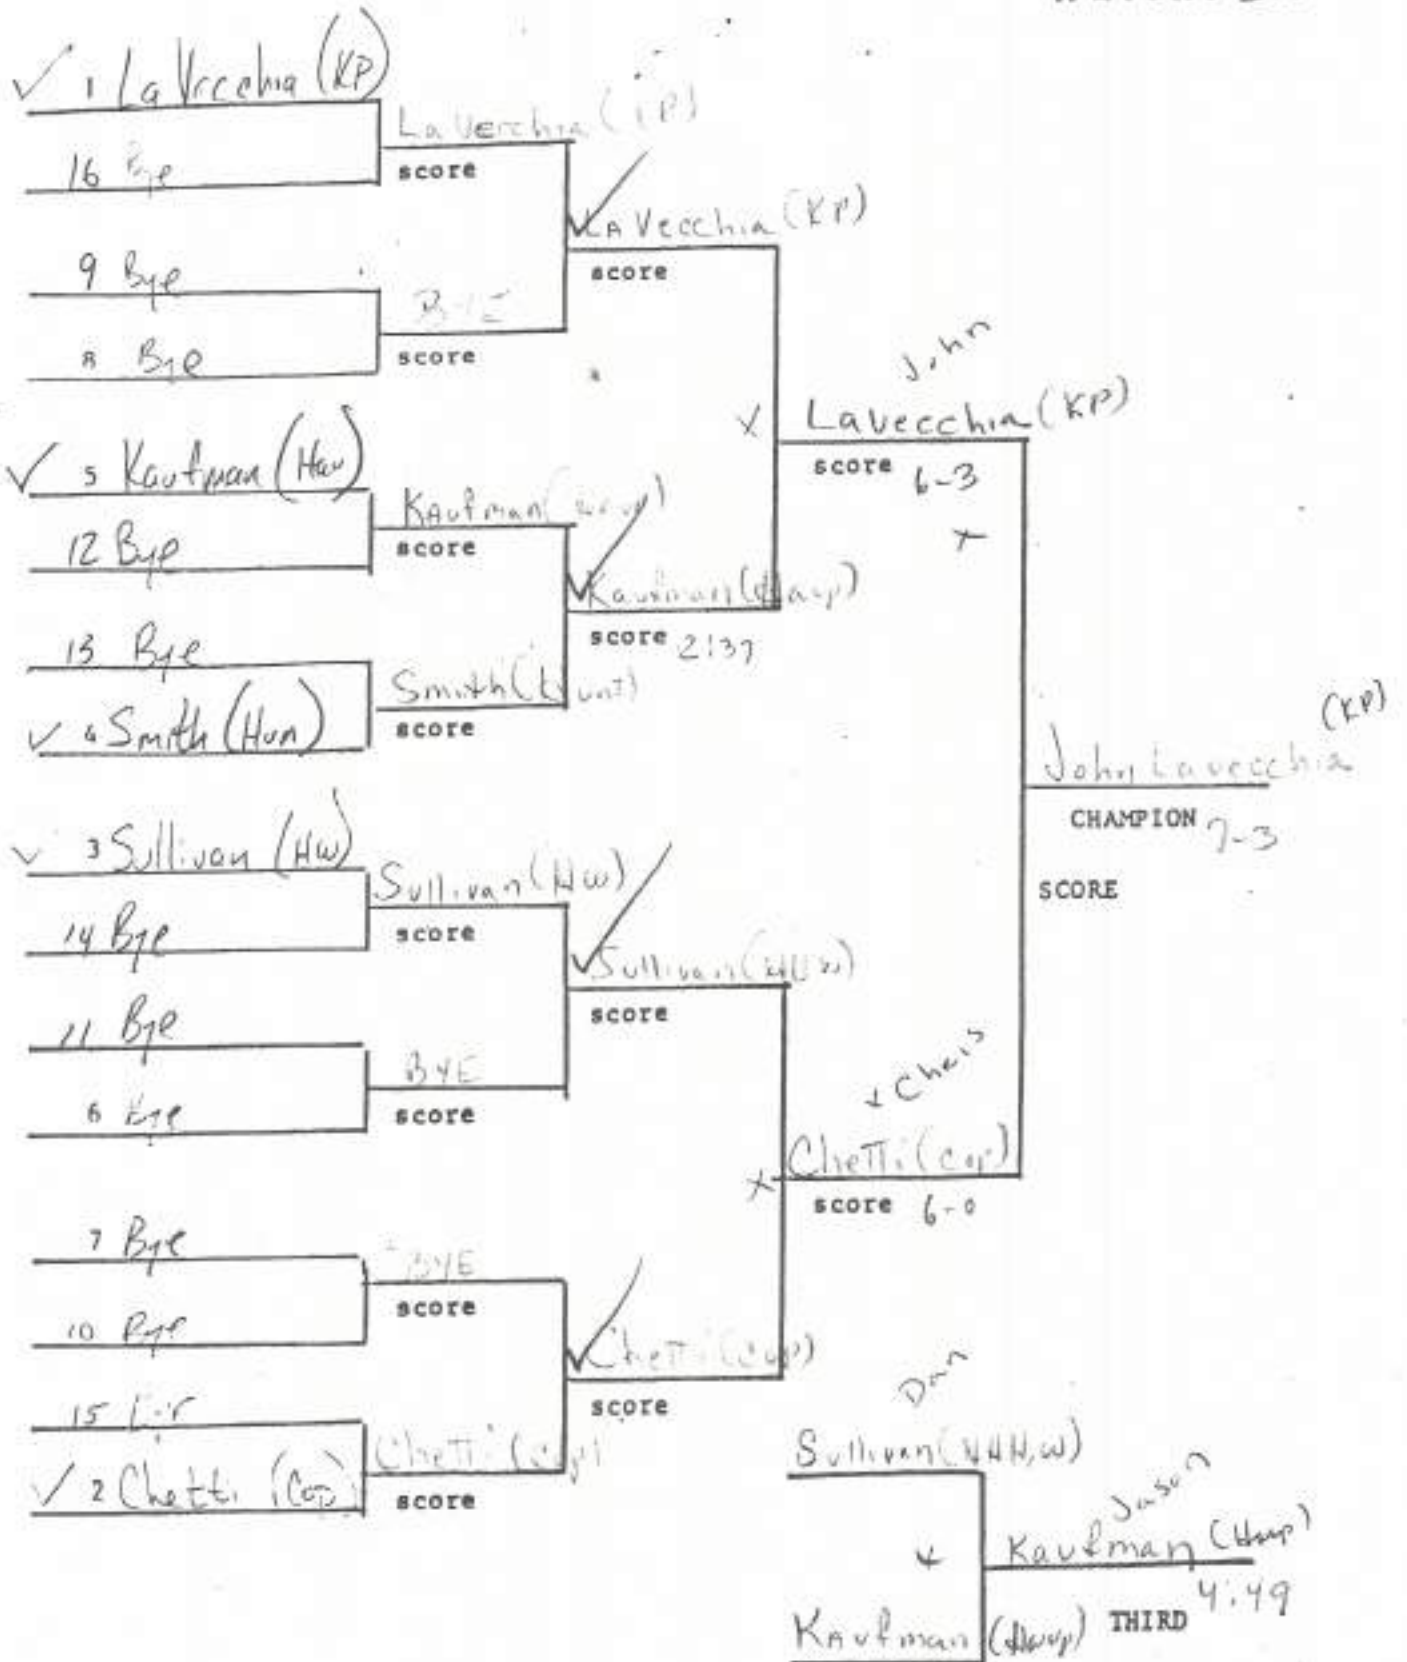

WEIGHT 98 lbs

WEIGHT 112 lbs

WEIGHT 119 lbs

WEIGHT 126 lbs

WEIGHT 132 lbs.

WEIGHT 138 lbs

WEIGHT 145 lbs

WEIGHT 155 lbs

WEIGHT/67 lbs

WEIGHT 177 lbs

WEIGHT 215 lbs

WEIGHT 250 lbs

✓ 1 Blom (KP)

16 score

9 score

8 score