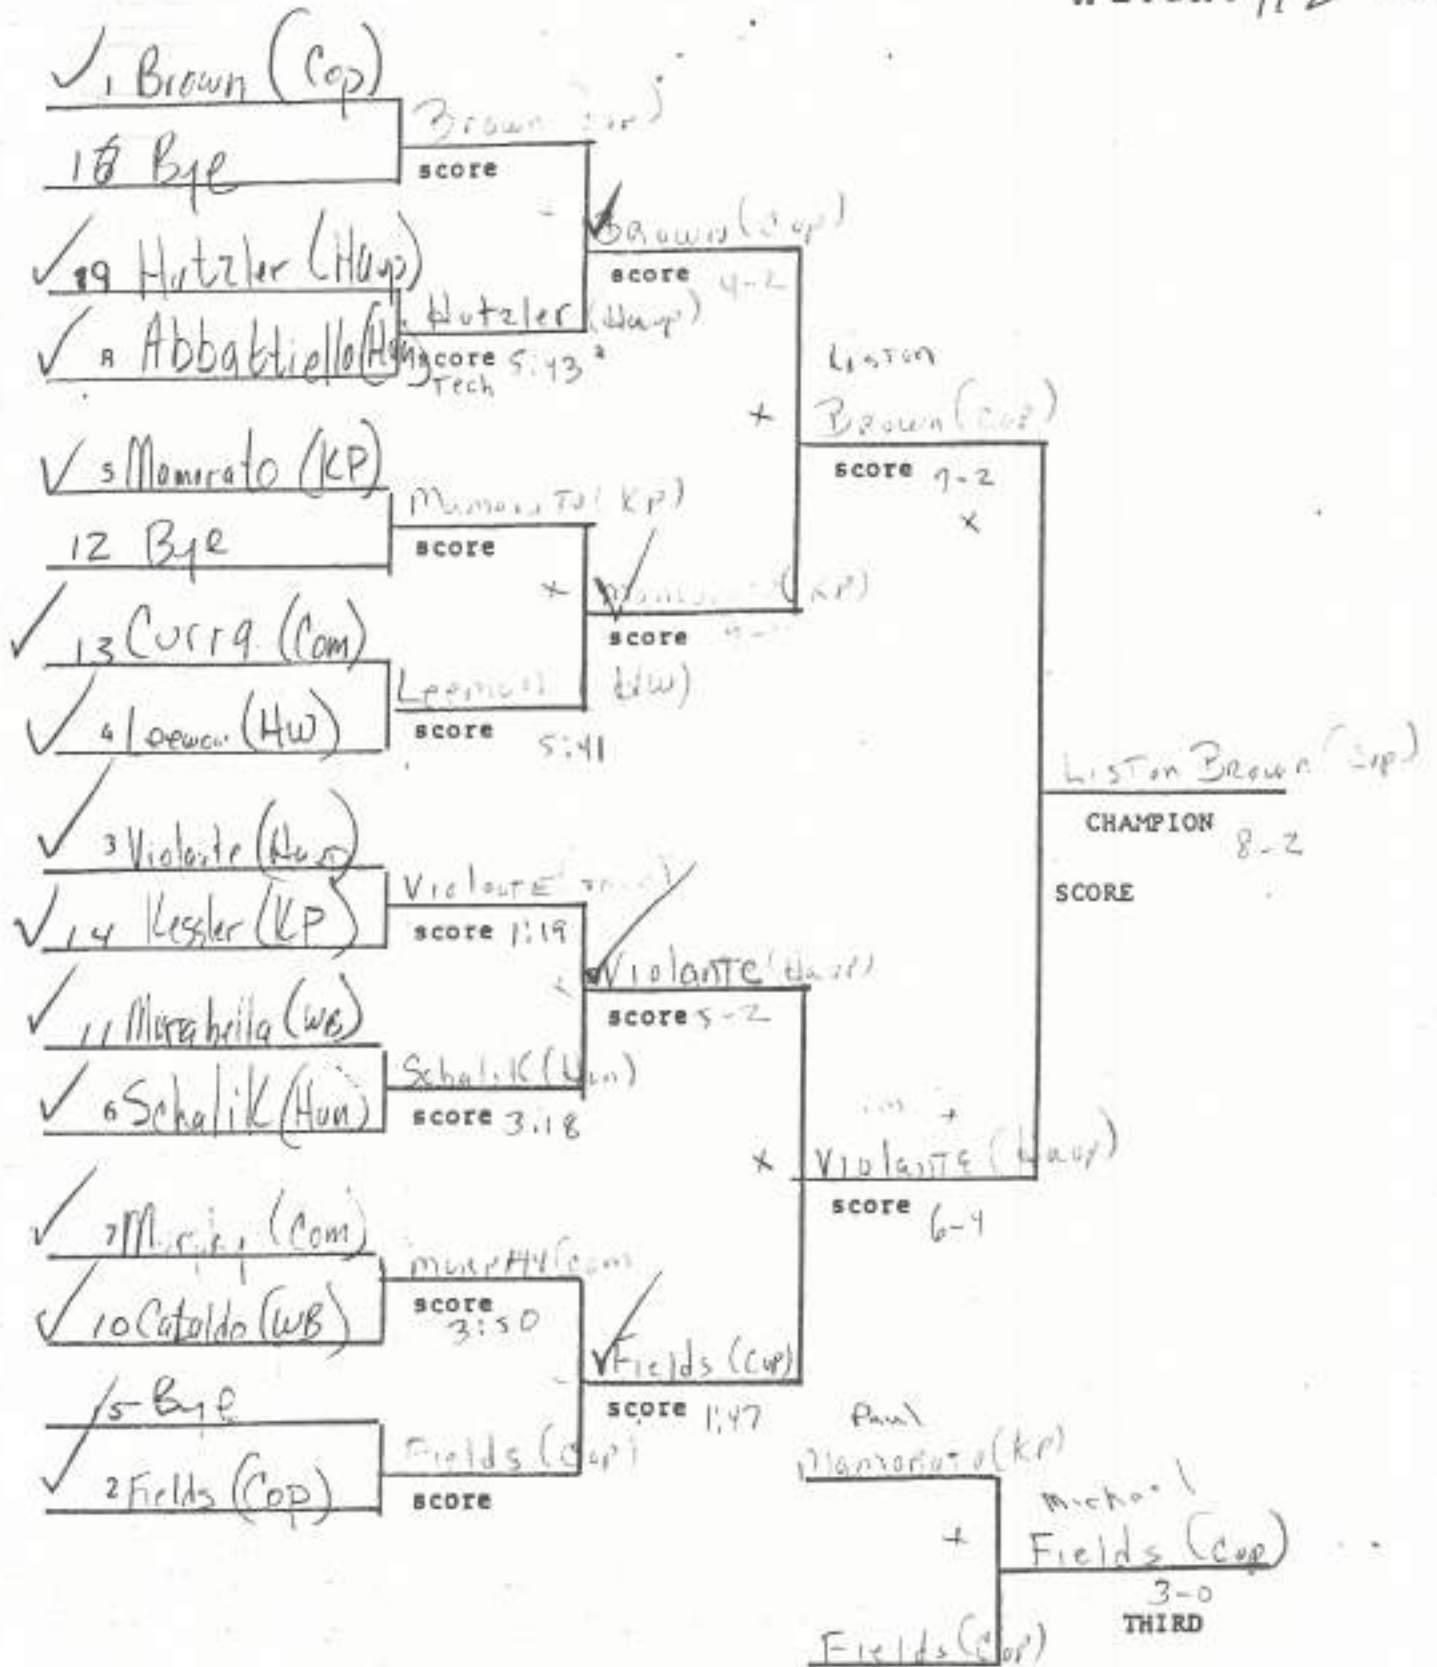

WEIGHT 98 lbs

WEIGHT 112 lbs

WEIGHT 119 lbs

WEIGHT 126 lbs

WEIGHT 132 lbs.

WEIGHT 138 lbs

WEIGHT 145 lbs

WEIGHT 155 lbs

WEIGHT/67 lbs

WEIGHT 177 lbs

WEIGHT 215 lbs

WEIGHT 250 lbs

✓ 1 Blom (KP)

16 score

9 score

8 score