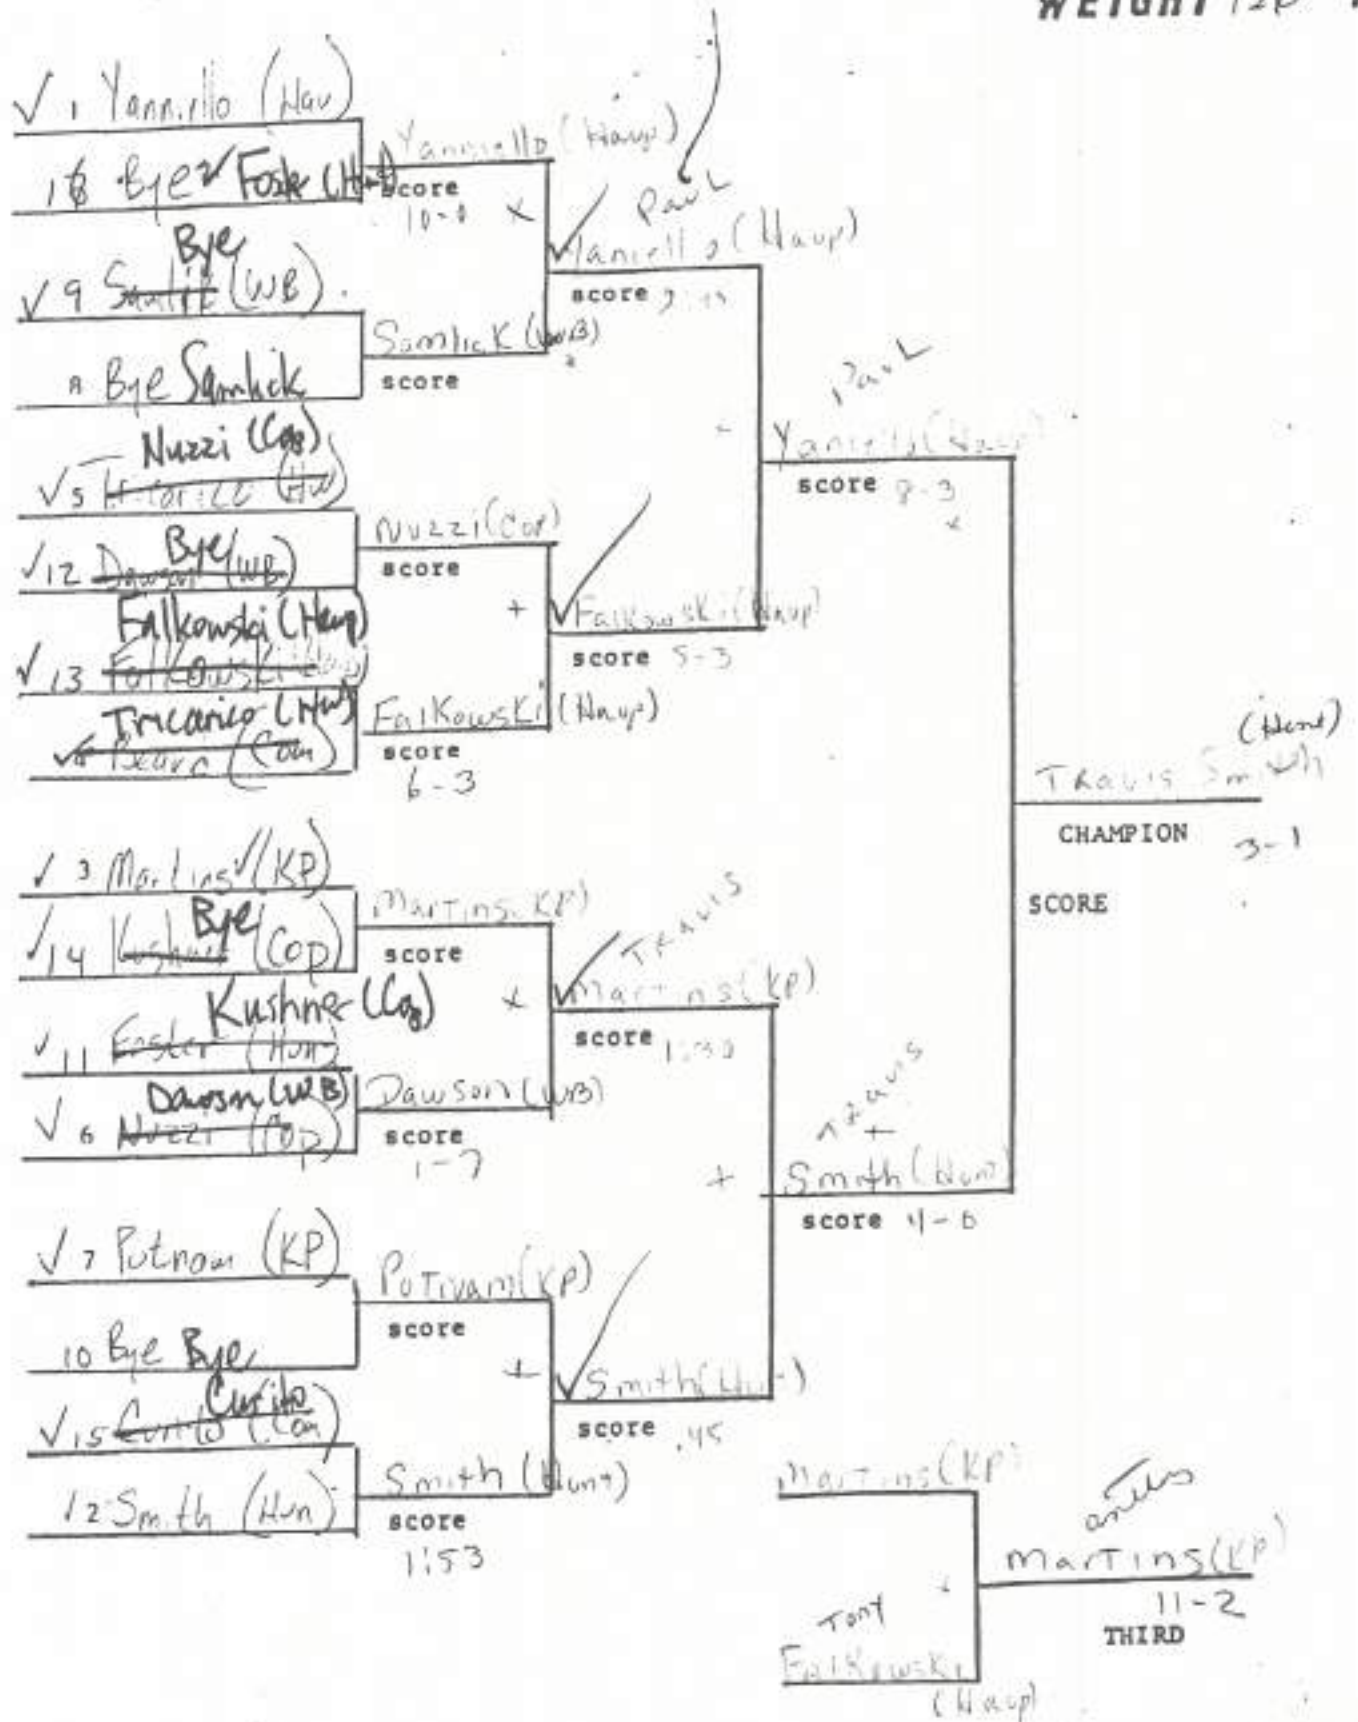

WEIGHT 98 lbs

WEIGHT 112 lbs

WEIGHT 119 lbs

WEIGHT 126 lbs

WEIGHT 132 lbs.

WEIGHT 138 lbs

WEIGHT 145 lbs

WEIGHT 155 lbs

WEIGHT/67 lbs

WEIGHT 177 lbs

WEIGHT 215 lbs

WEIGHT 250 lbs

✓ 1 Blom (KP)

16 score

9 score

8 score