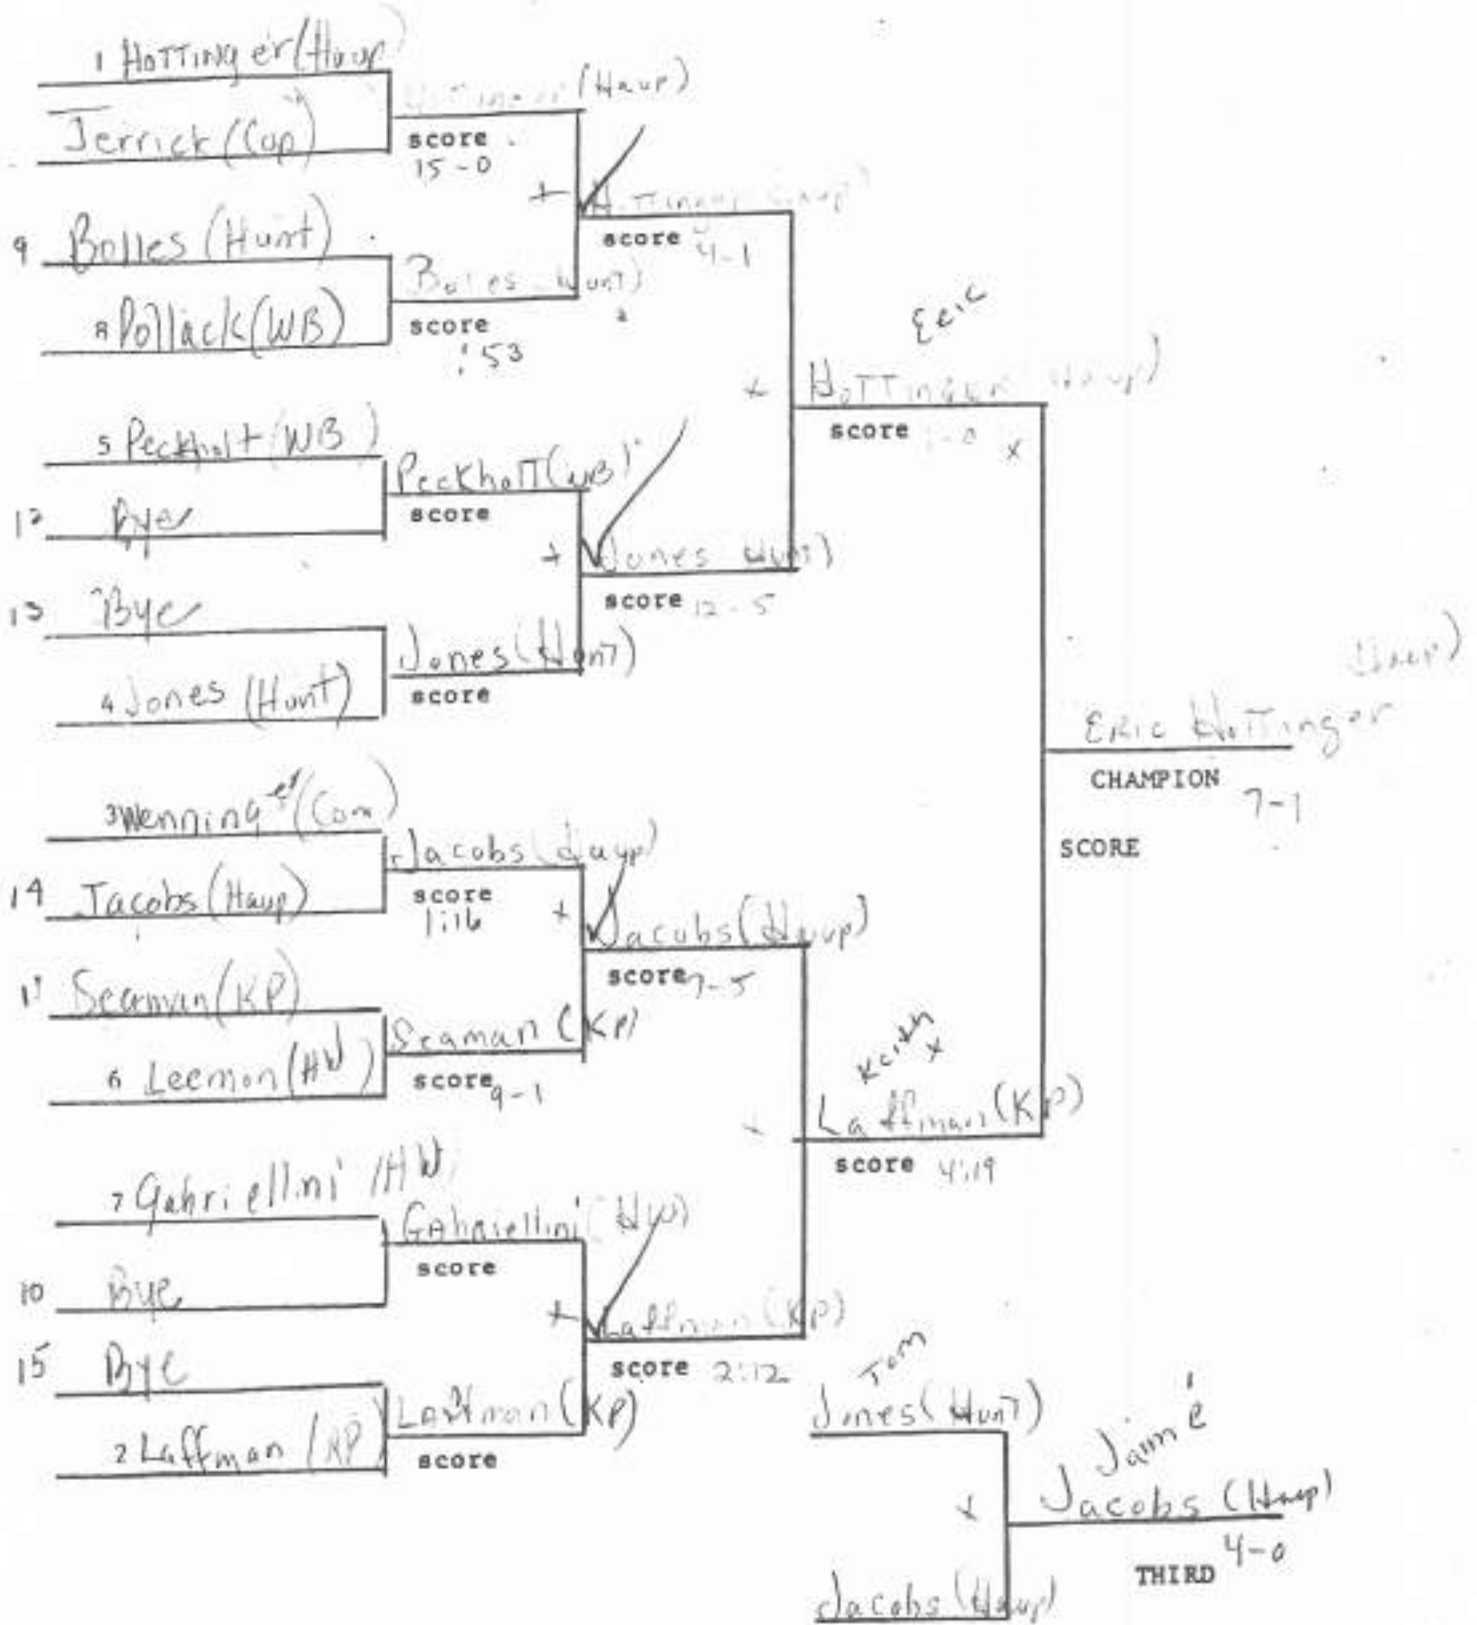

WEIGHT 98 lbs

WEIGHT 112 lbs

WEIGHT 119 lbs

WEIGHT 126 lbs

WEIGHT 132 lbs.

WEIGHT 138 lbs

WEIGHT 145 lbs

WEIGHT 155 lbs

WEIGHT/67 lbs

WEIGHT 177 lbs

WEIGHT 215 lbs

WEIGHT 250 lbs

✓ 1 Blom (KP)

16 score

9 score

8 score