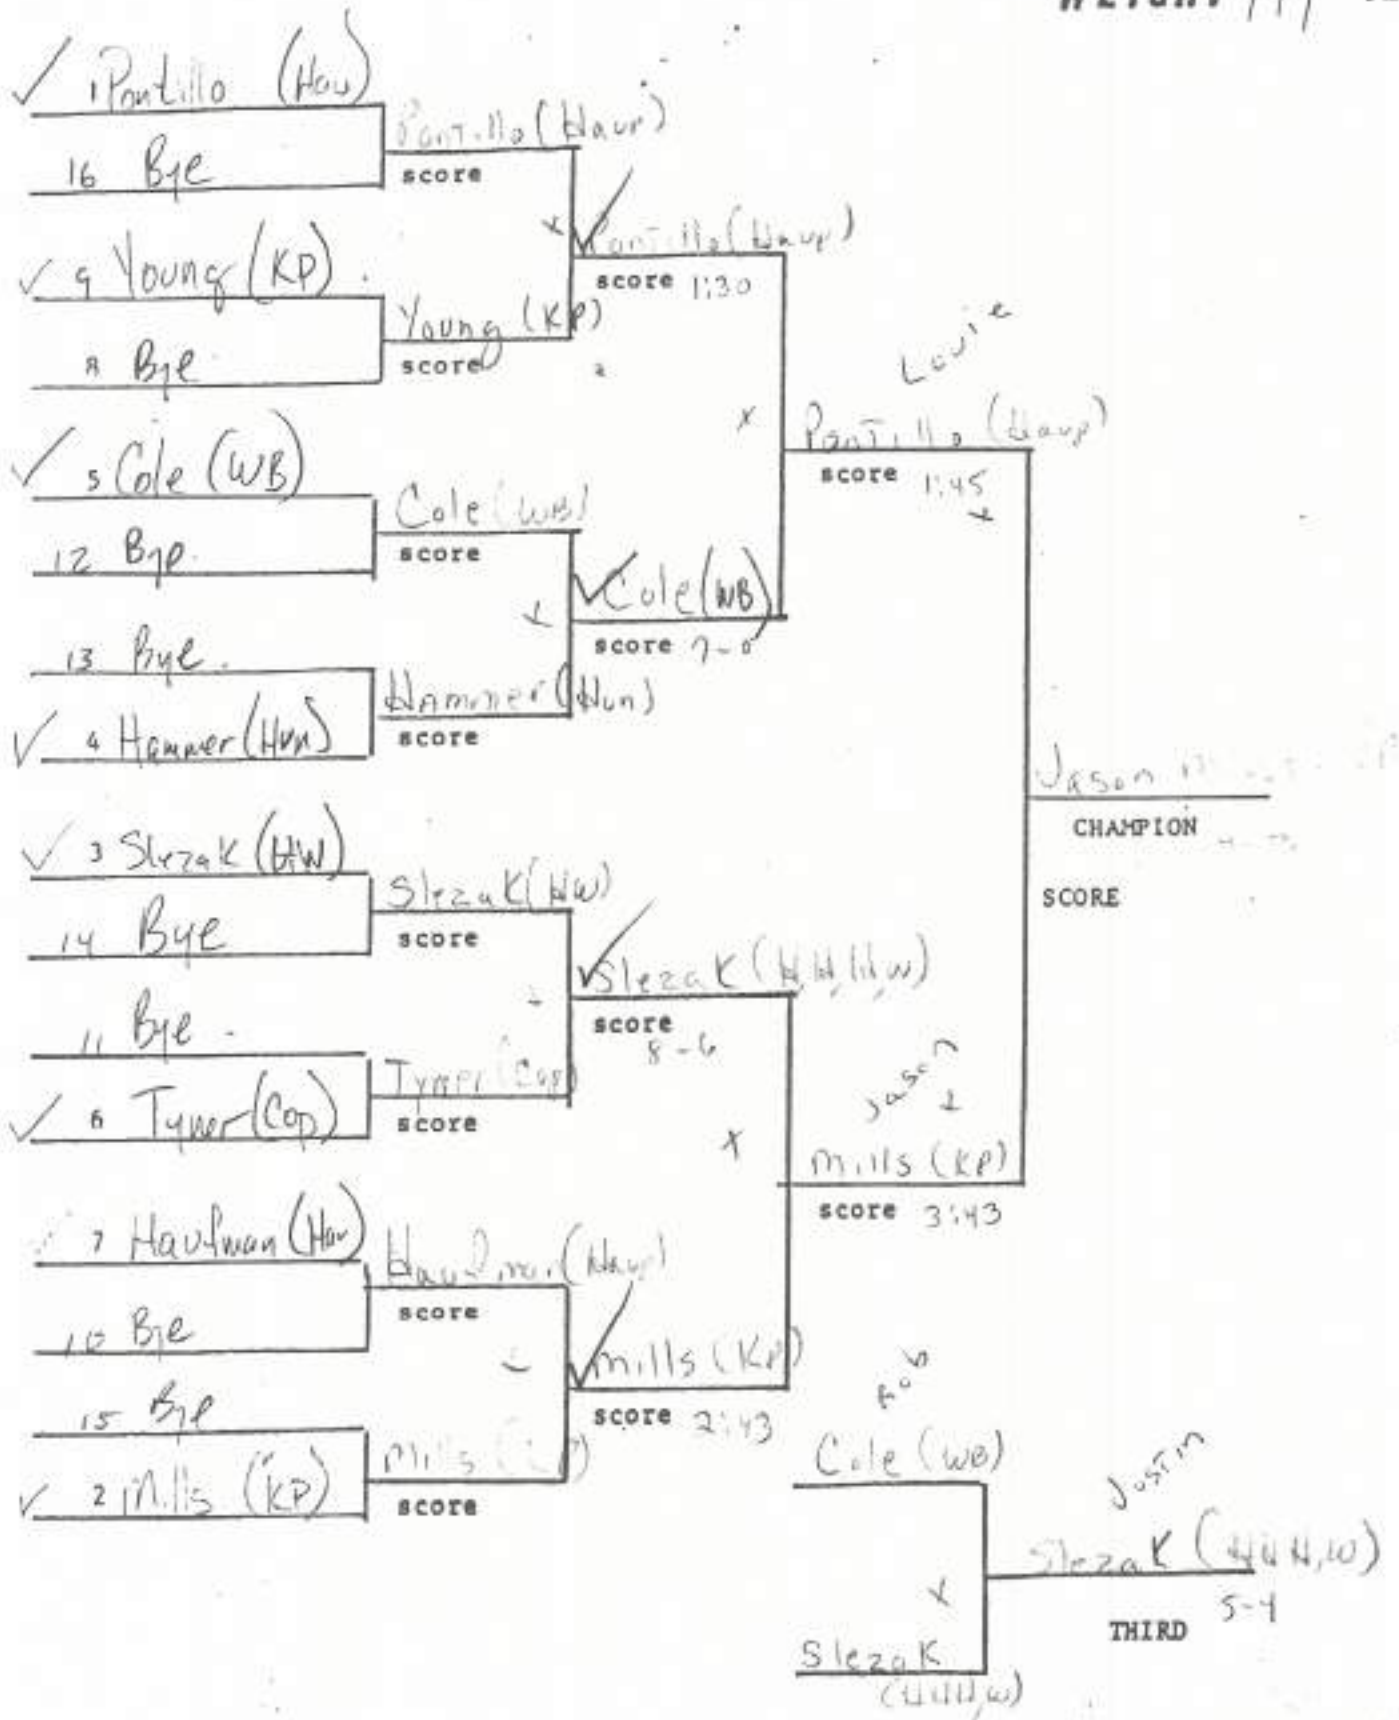

WEIGHT 98 lbs

WEIGHT 112 lbs

WEIGHT 119 lbs

WEIGHT 126 lbs

WEIGHT 132 lbs.

WEIGHT 138 lbs

WEIGHT 145 lbs

WEIGHT 155 lbs

WEIGHT/67 lbs

WEIGHT 177 lbs

WEIGHT 215 lbs

WEIGHT 250 lbs

✓ 1 Blom (KP)

16 score

9 score

8 score