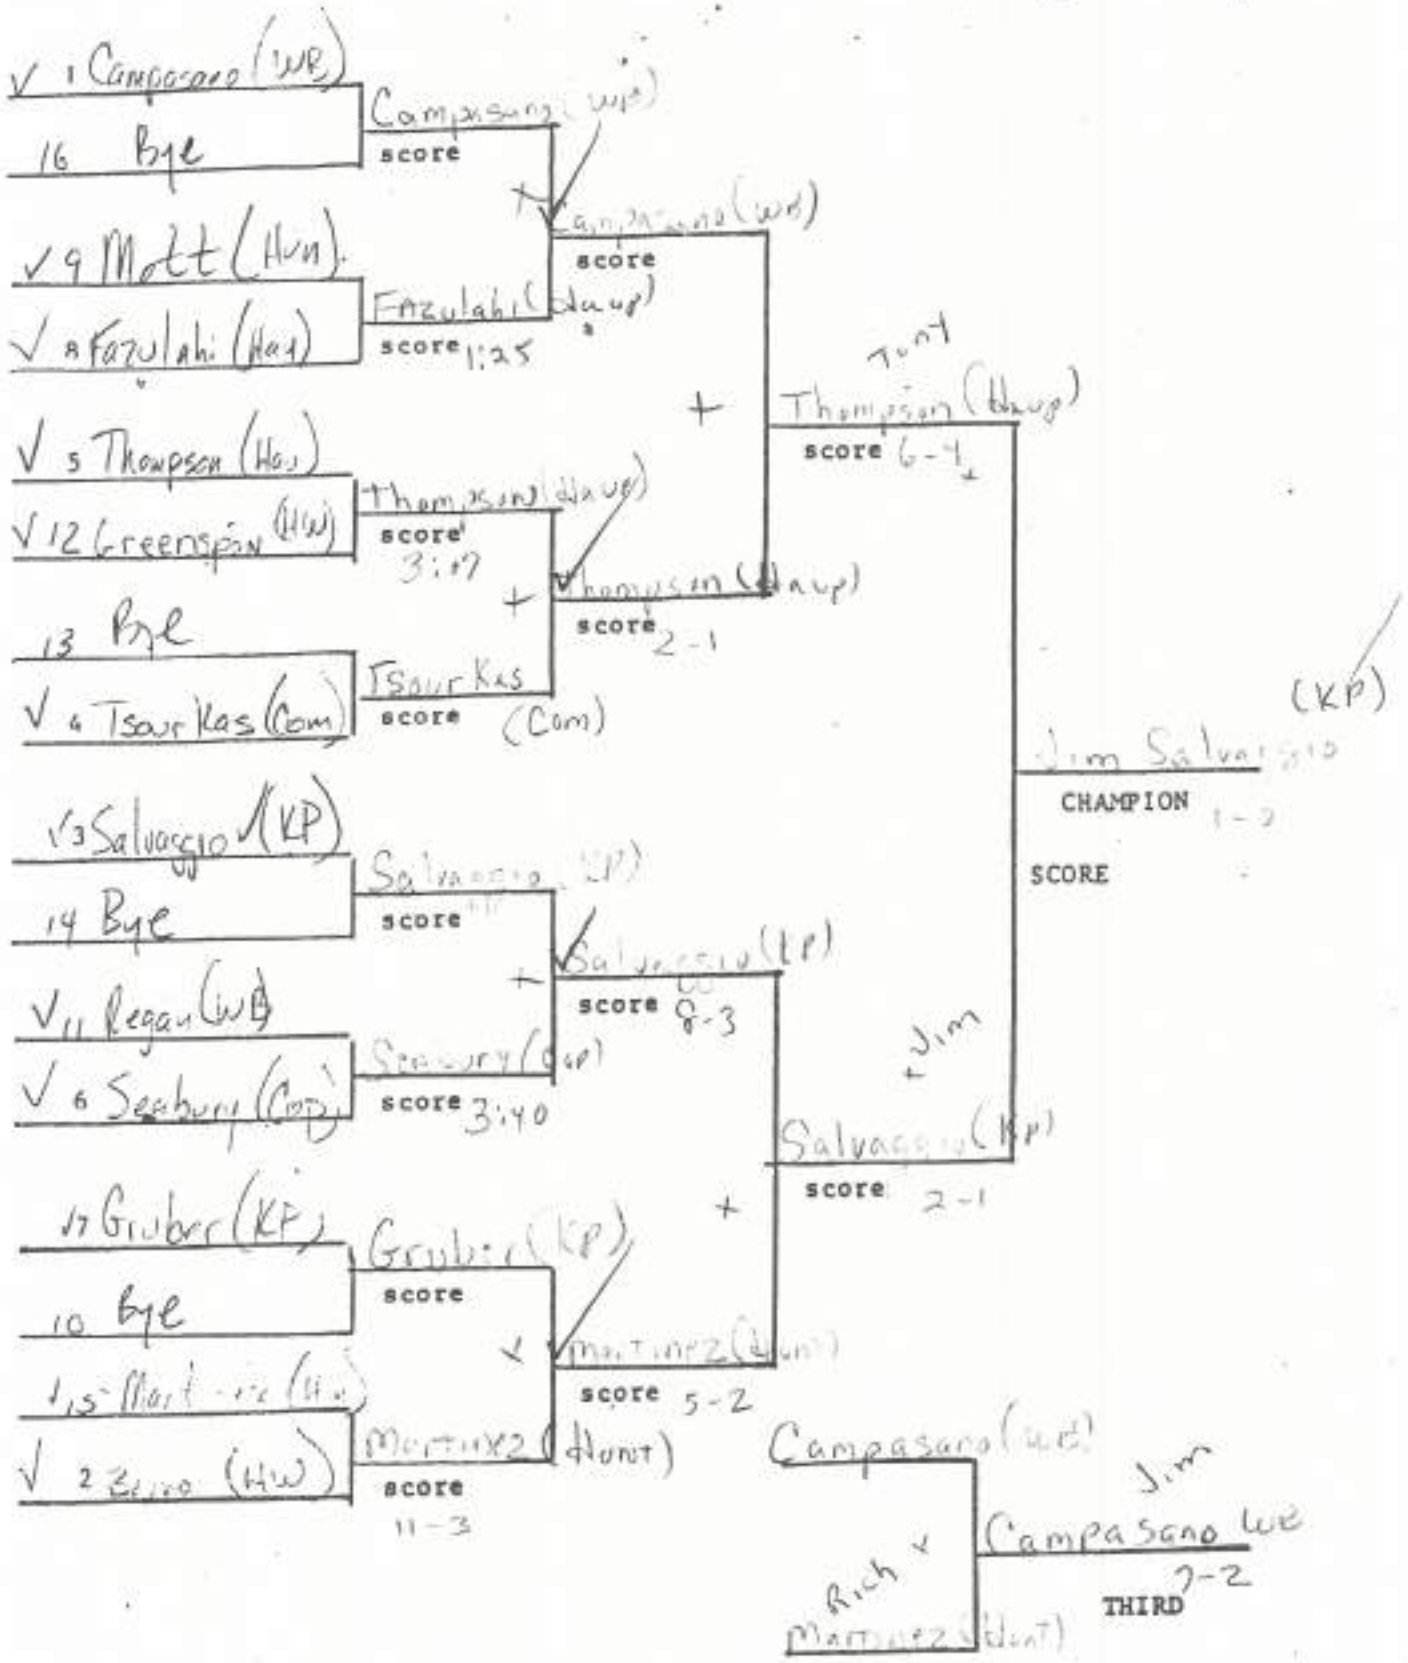

WEIGHT 98 lbs

WEIGHT 112 lbs

WEIGHT 119 lbs

WEIGHT 126 lbs

WEIGHT 132 lbs.

WEIGHT 138 lbs

WEIGHT 145 lbs

WEIGHT 155 lbs

WEIGHT/67 lbs

WEIGHT 177 lbs

WEIGHT 215 lbs

WEIGHT 250 lbs

✓ 1 Blom (KP)

16 score

9 score

8 score