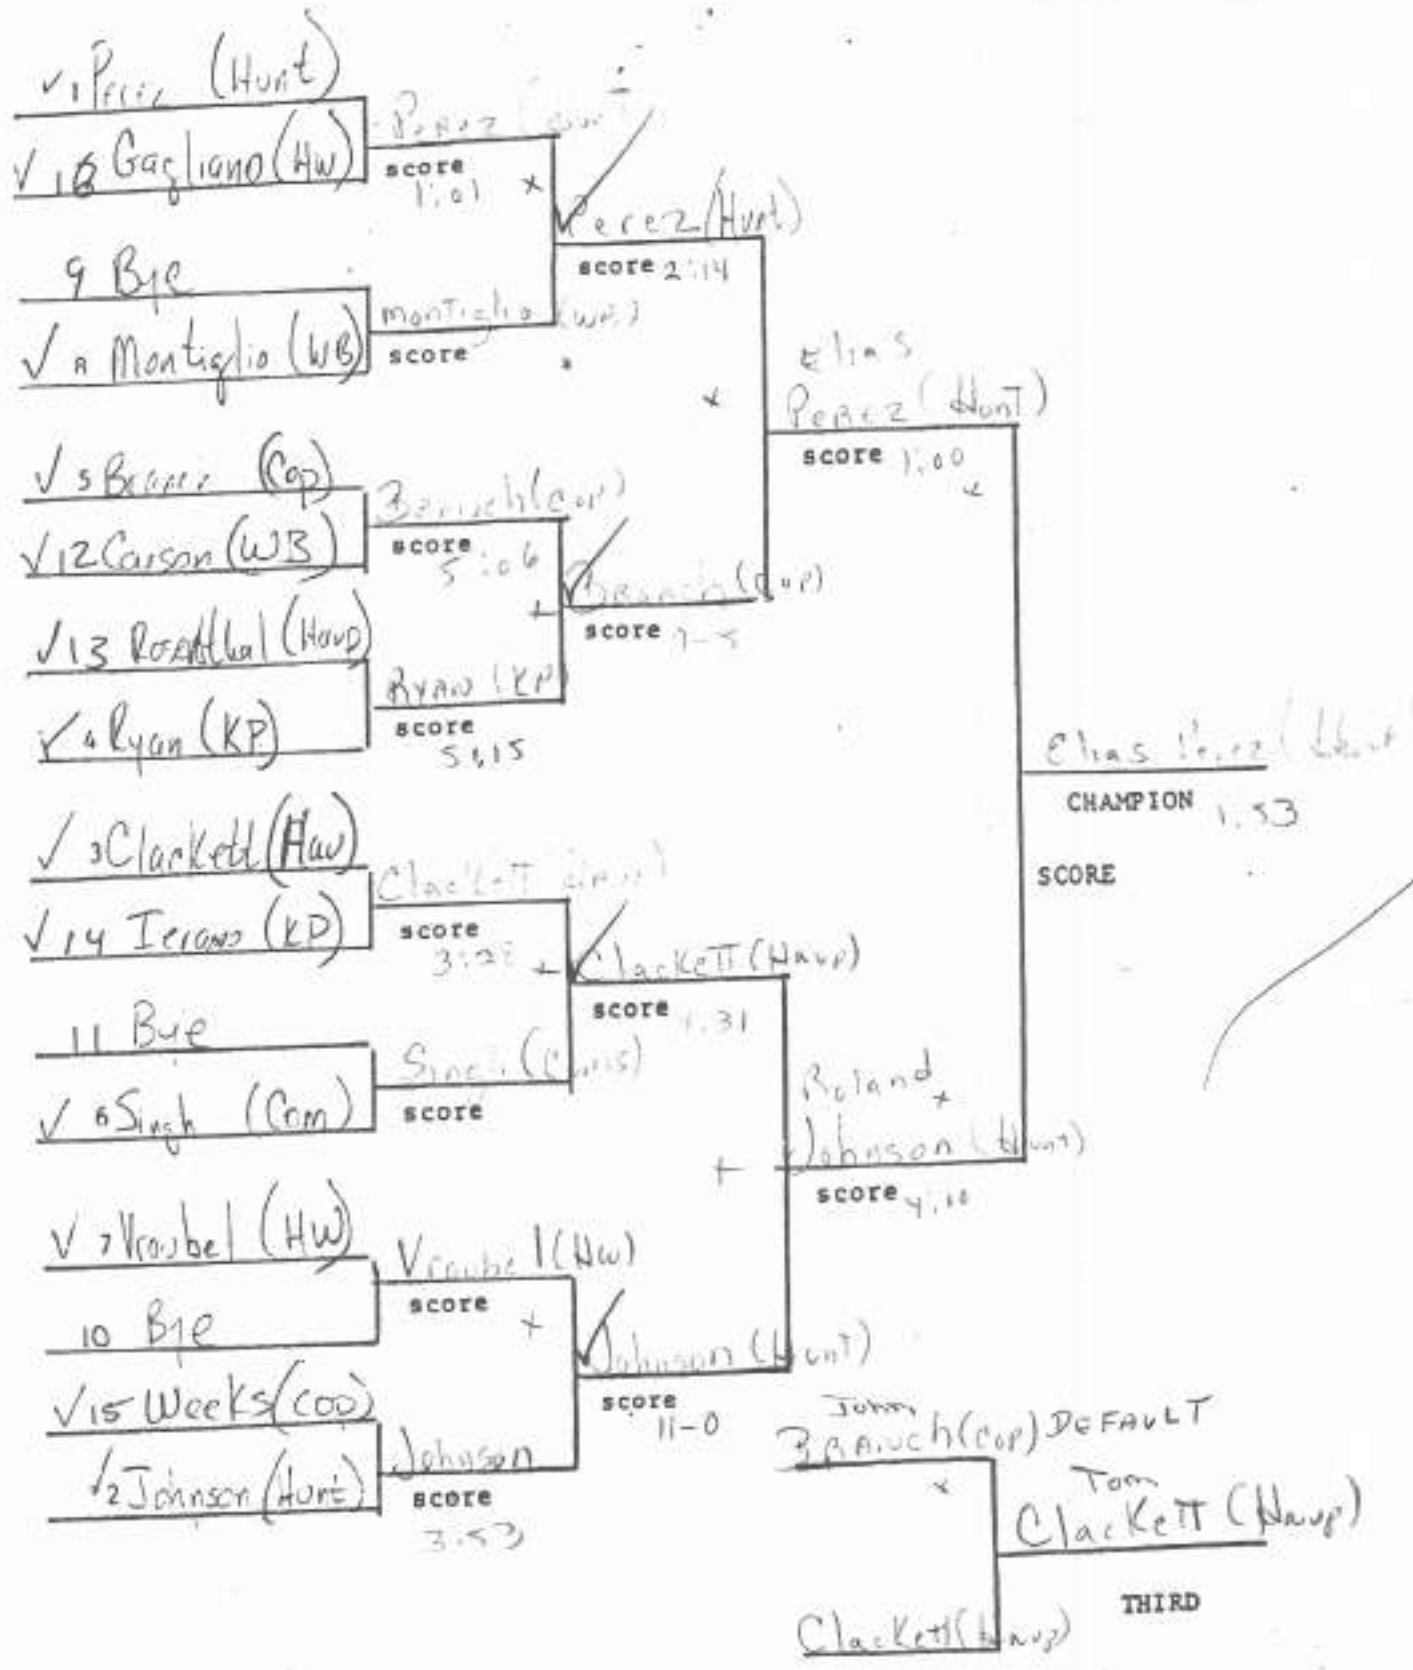

WEIGHT 98 lbs

WEIGHT 112 lbs

WEIGHT 119 lbs

WEIGHT 126 lbs

WEIGHT 132 lbs.

WEIGHT 138 lbs

WEIGHT 145 lbs

WEIGHT 155 lbs

WEIGHT/67 lbs

WEIGHT 177 lbs

WEIGHT 215 lbs

WEIGHT 250 lbs

✓ 1 Blom (KP)

16 score

9 score

8 score

5 score

12 score

13 score

4 score

3 score

14 score

11 score

6 score