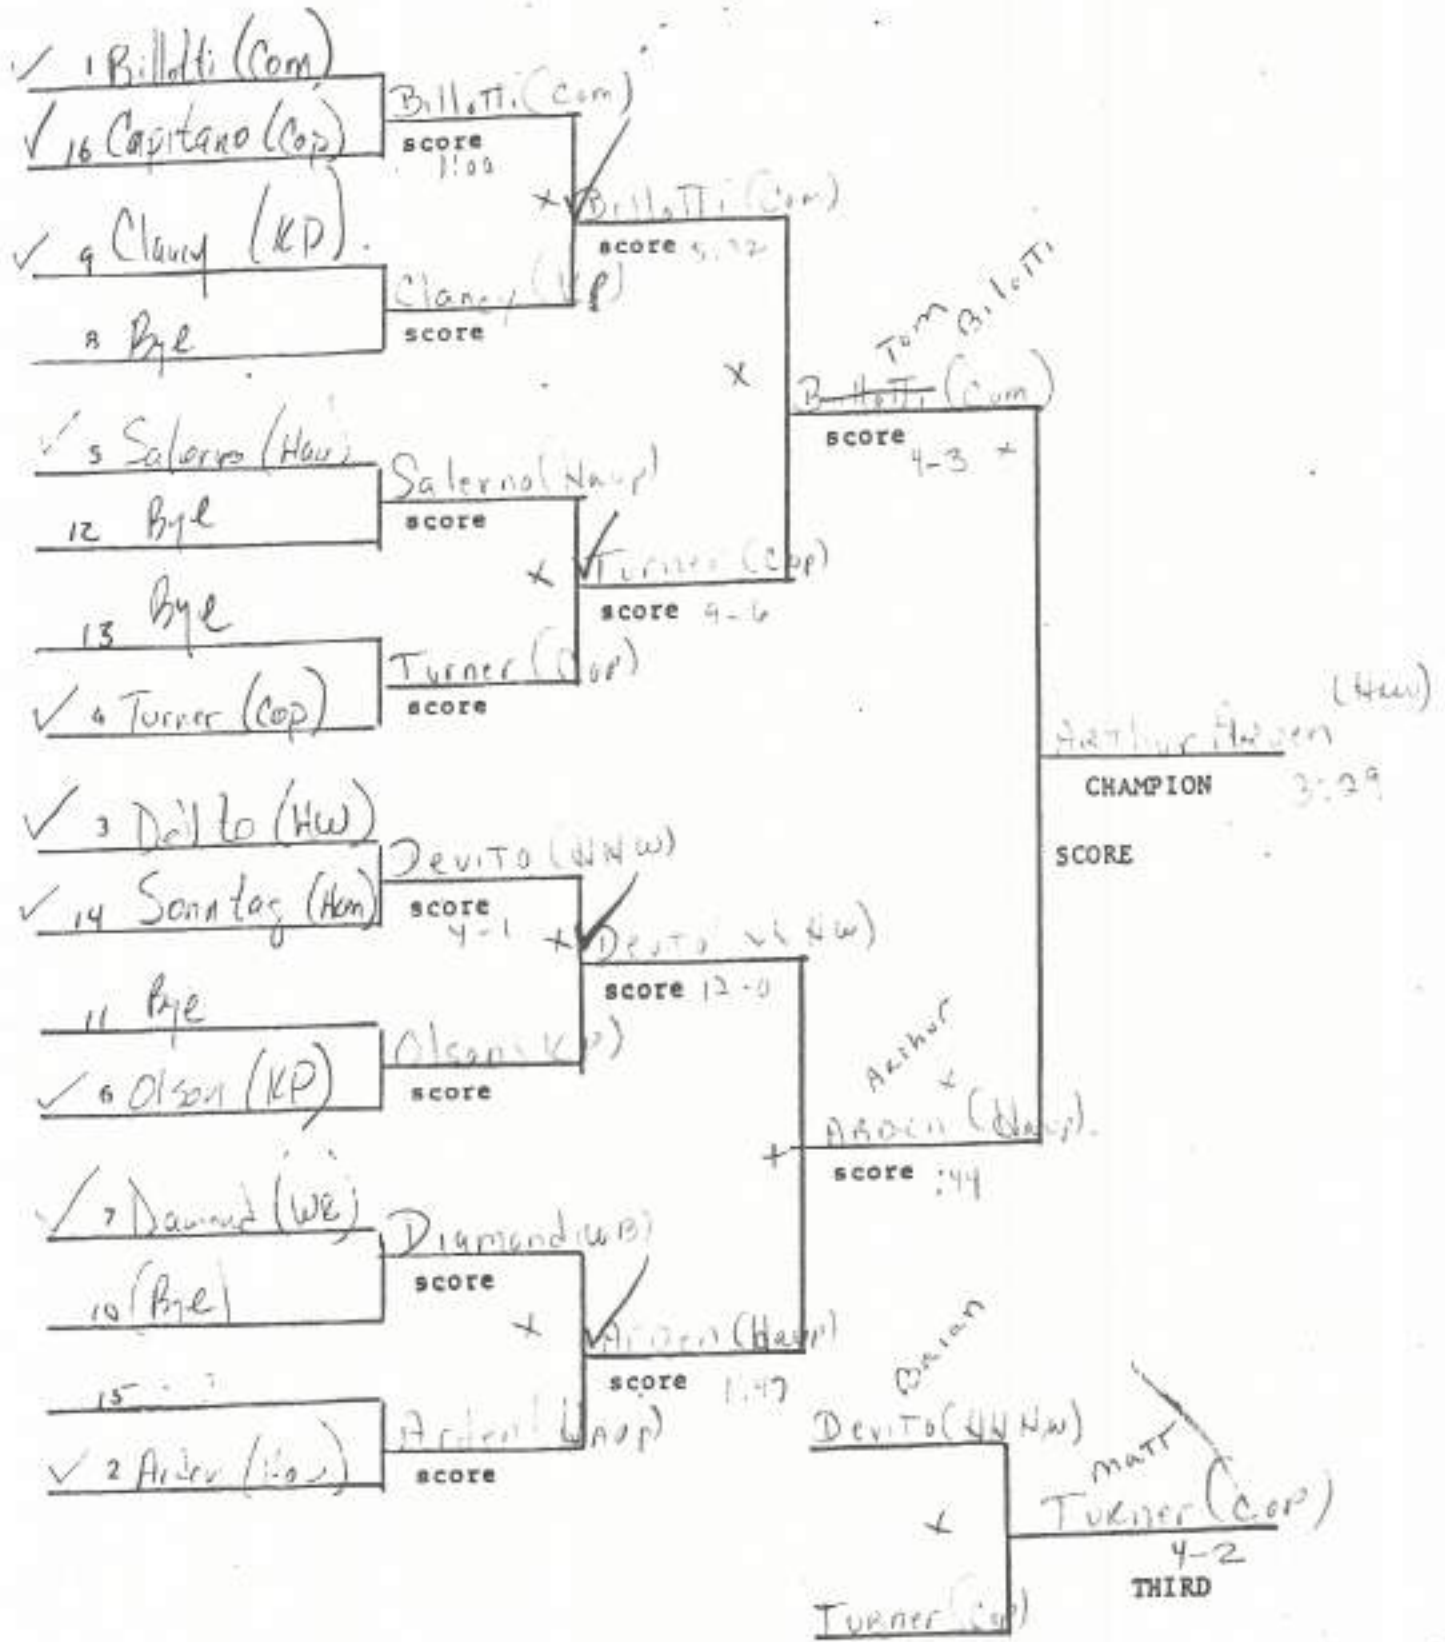

WEIGHT 98 lbs

WEIGHT 112 lbs

WEIGHT 119 lbs

WEIGHT 126 lbs

WEIGHT 132 lbs.

WEIGHT 138 lbs

WEIGHT 145 lbs

WEIGHT 155 lbs

WEIGHT/67 lbs

WEIGHT 177 lbs

WEIGHT 215 lbs

WEIGHT 250 lbs

✓ 1 Blom (KP)

16 score

9 score

8 score

5 score

12 score

13 score

4 score

3 score

14 score

11 score

6 score

7 score

10 score

15 score

✓ 2 Pizzo (cop)

score

score

score

score