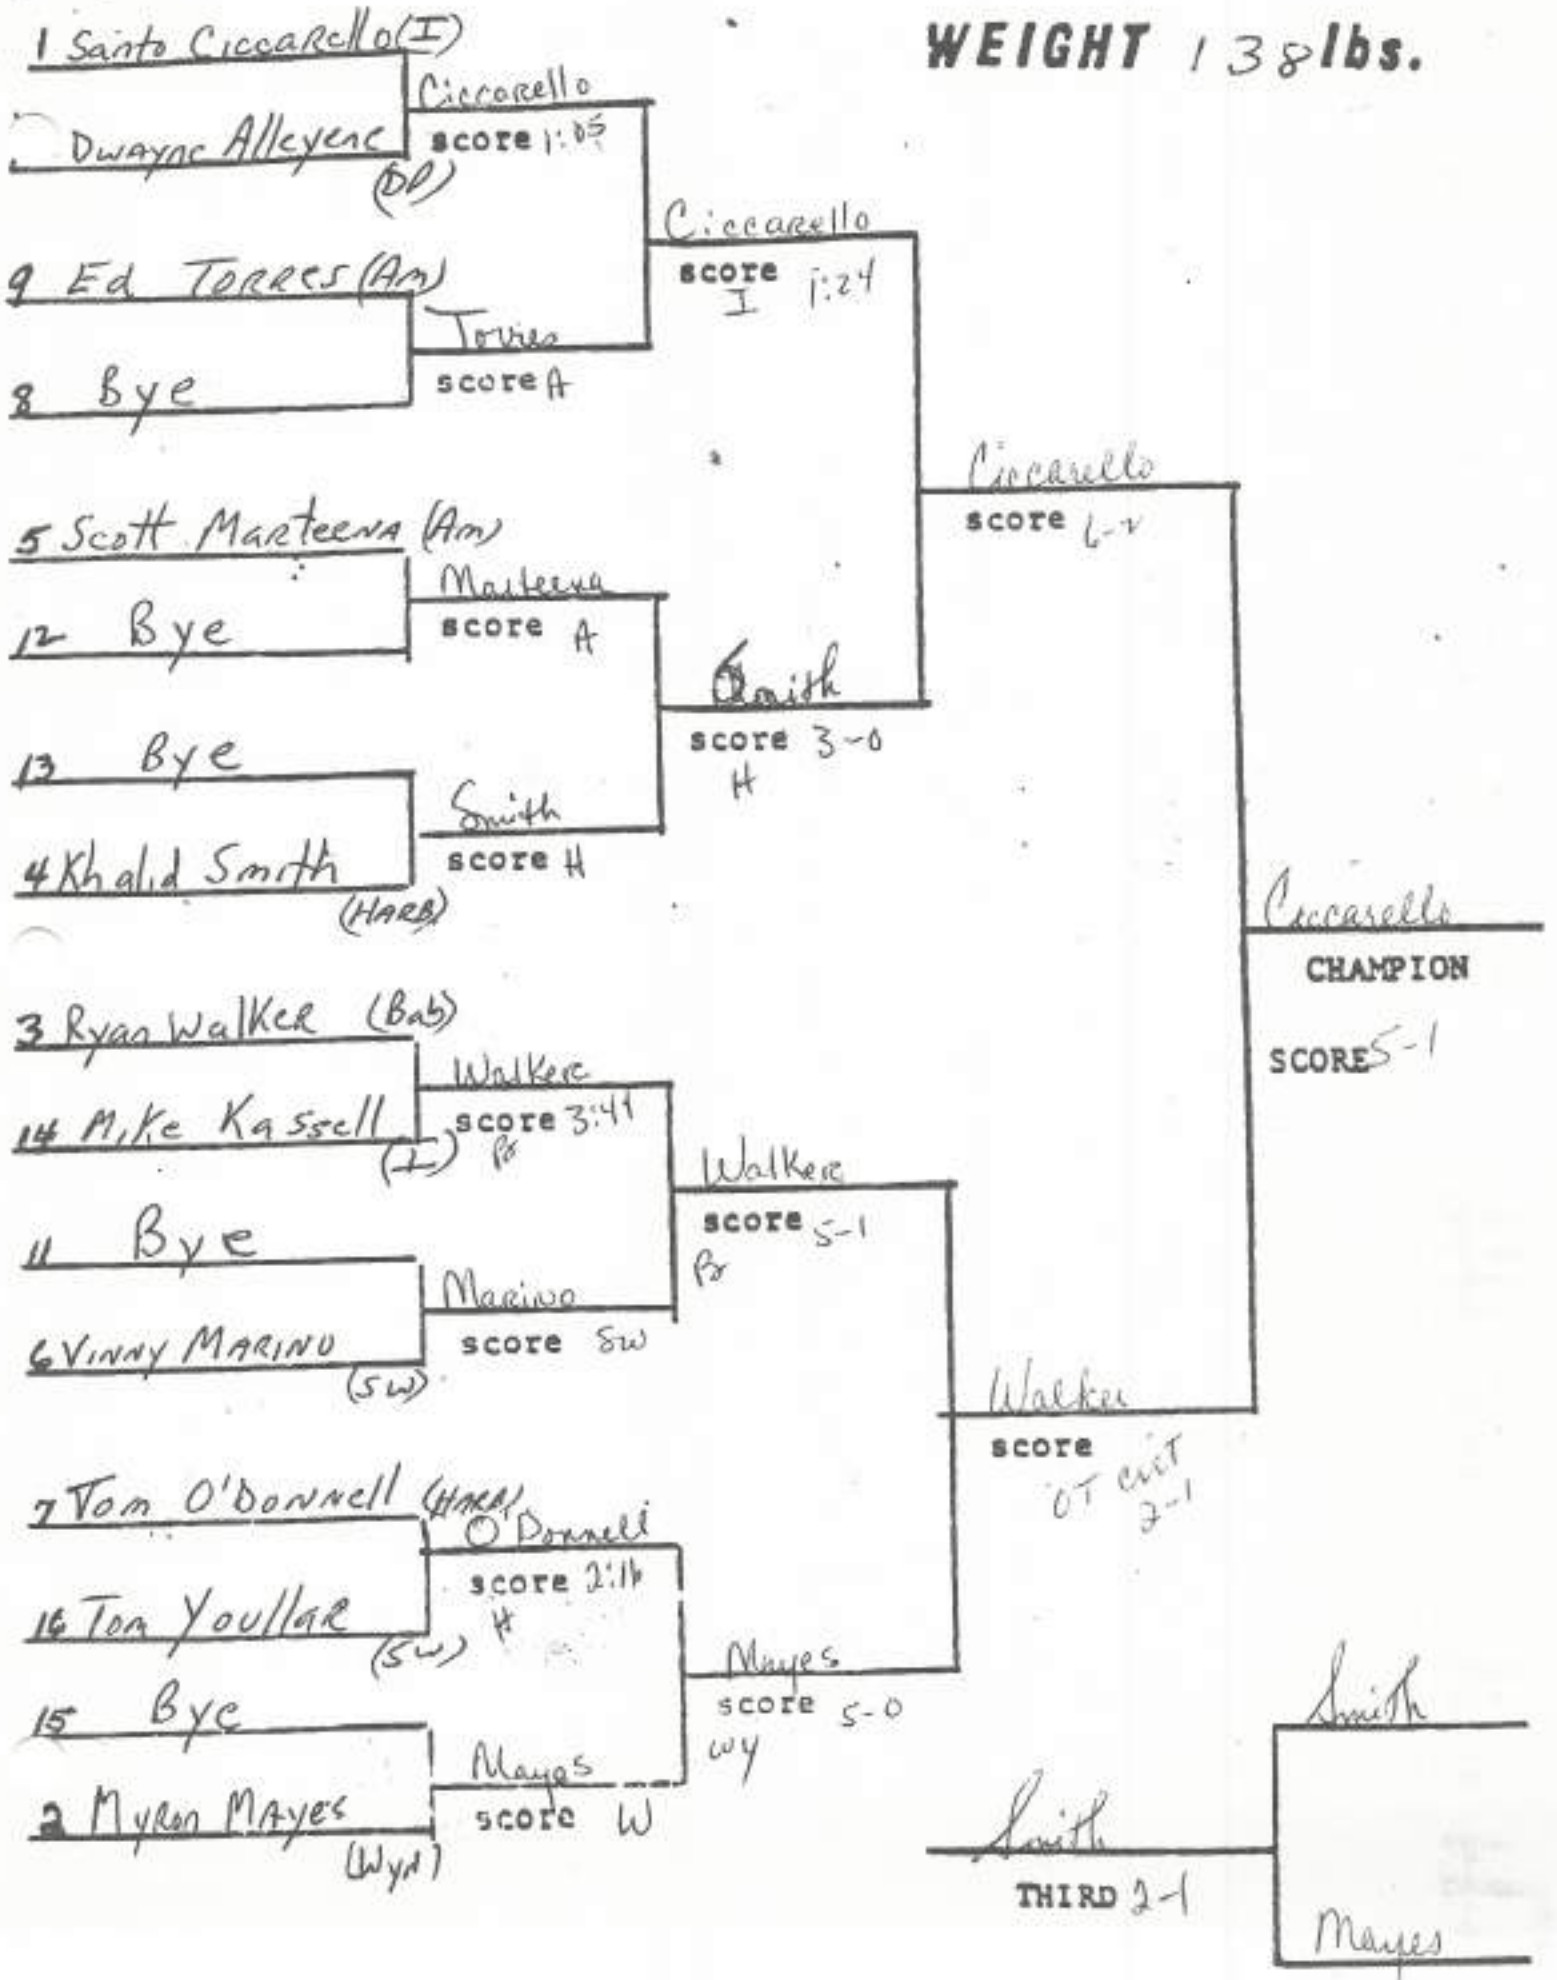

1992 LS
WEIGHT 91 lbs.

WEIGHT 48 lbs.

WEIGHT 105 lbs.

WEIGHT 112 lbs.

⑧ Wesley Harris (WY)

WEIGHT 119 lbs.

(8) Kenyatta Rogers

WEIGHT 132 lbs.

WEIGHT 138lbs.

WEIGHT 145 lbs.

WEIGHT 155 lbs.

WEIGHT 167 lbs.

WEIGHT 177 lbs.

Kuzusko

WEIGHT 215 lbs.