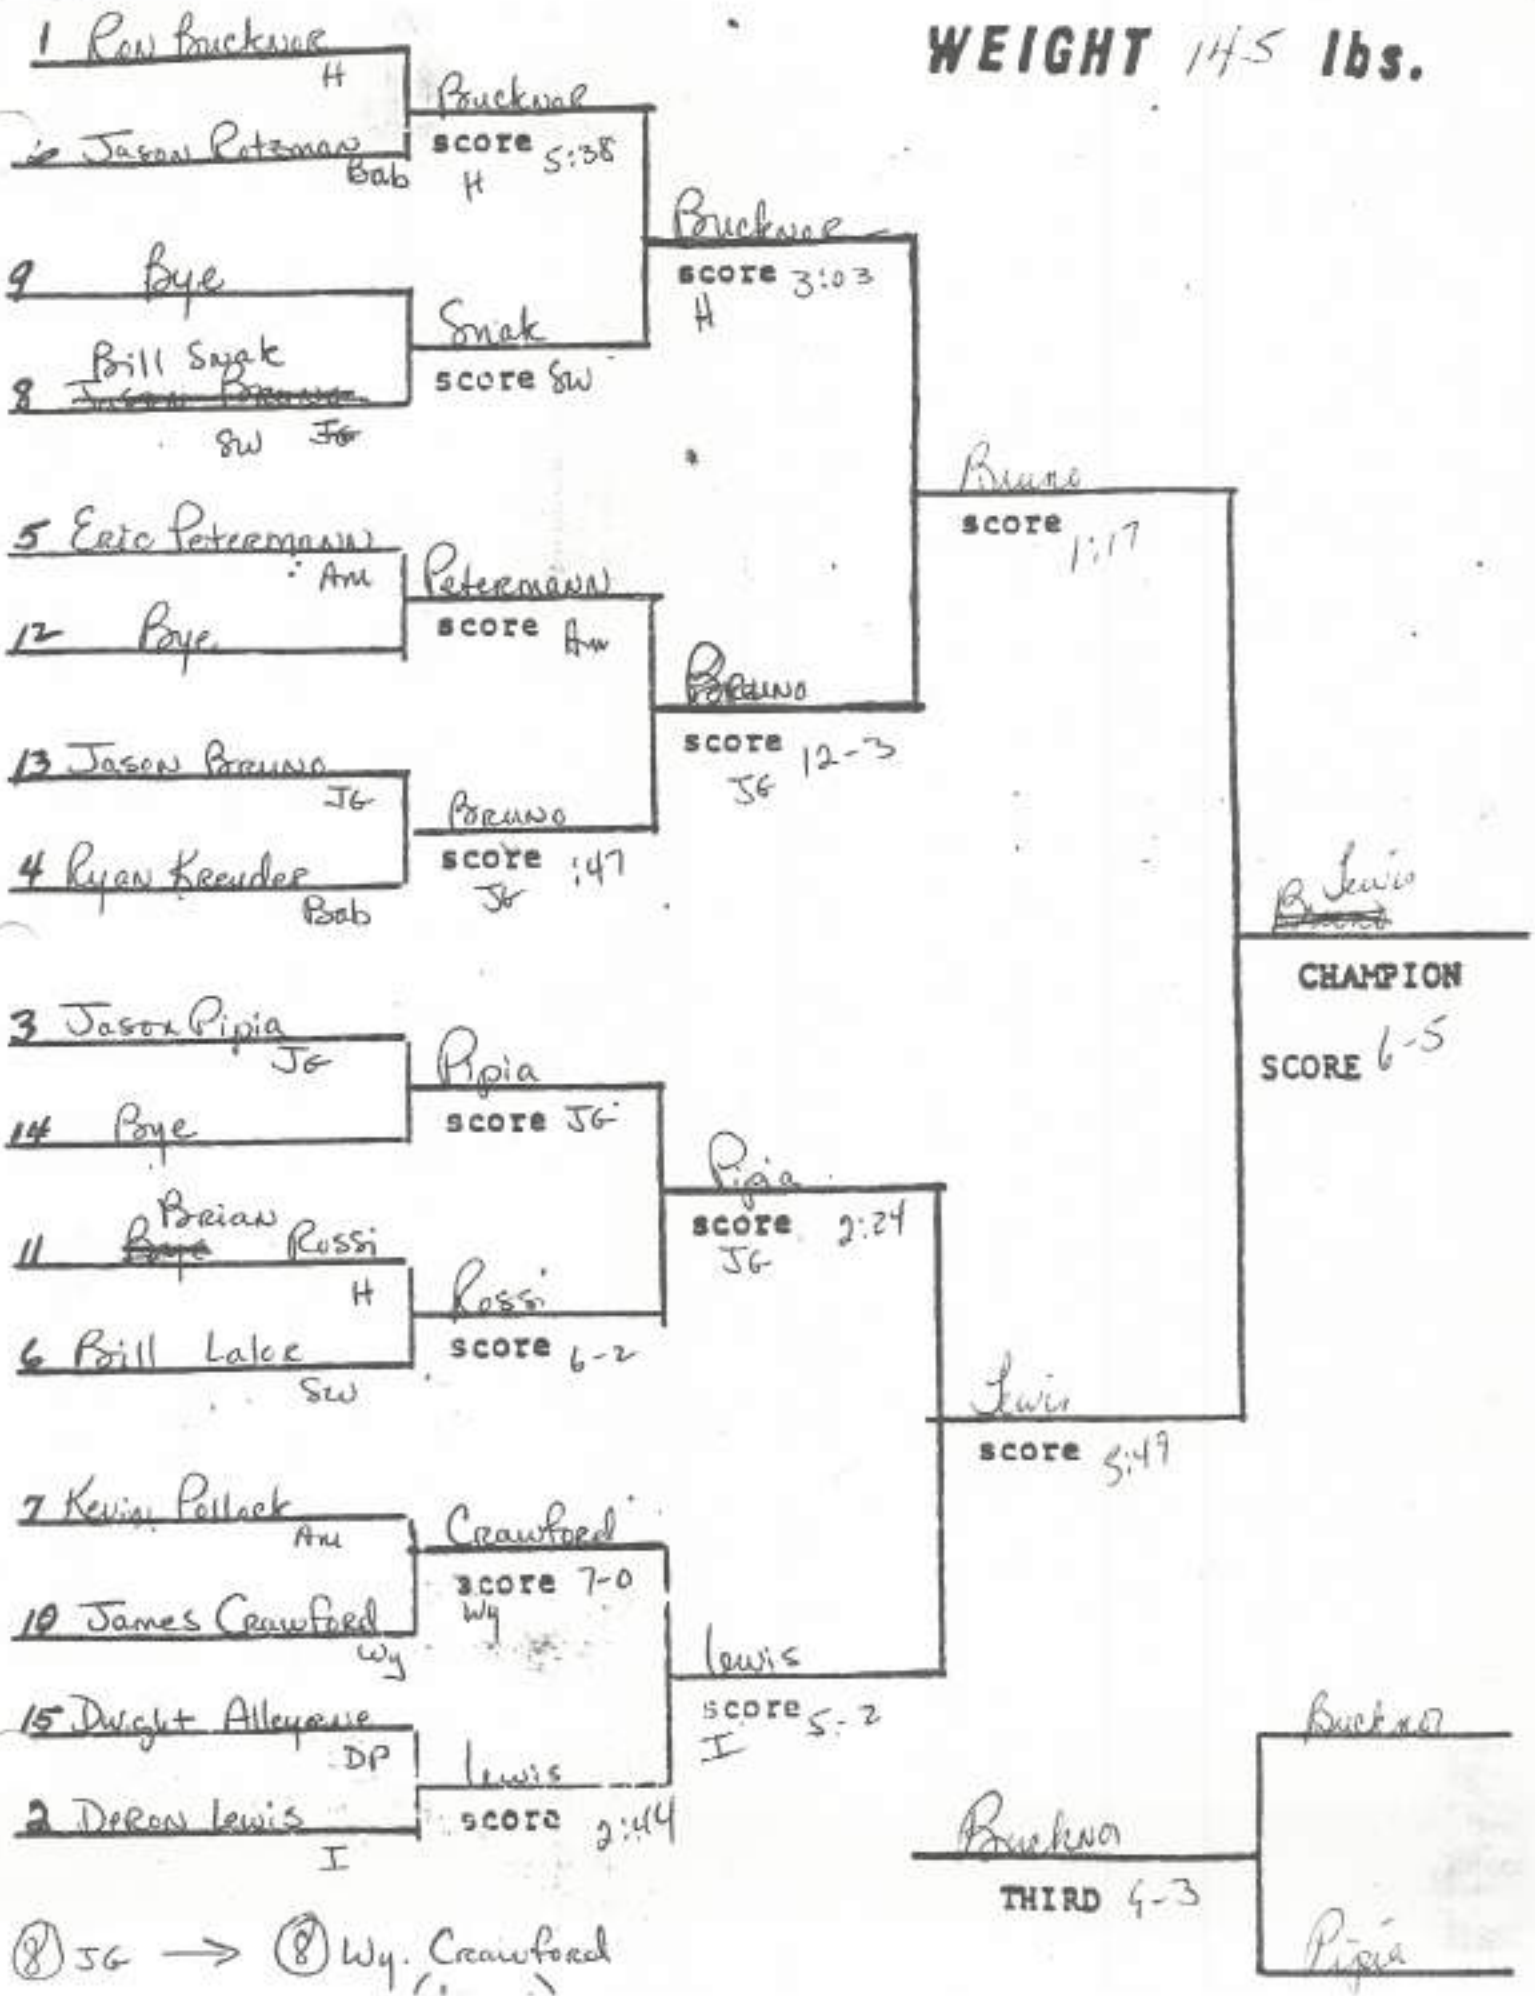

1992 LS
WEIGHT 91 lbs.

WEIGHT 48 lbs.

WEIGHT 105 lbs.

WEIGHT 112 lbs.

⑧ Wesley Harris (WY)

WEIGHT 119 lbs.

(8) Kenyatta Rogers

WEIGHT 132 lbs.

WEIGHT 138lbs.

WEIGHT 145 lbs.

WEIGHT 155 lbs.

WEIGHT 167 lbs.

WEIGHT 177 lbs.

Kuzusko

WEIGHT 215 lbs.