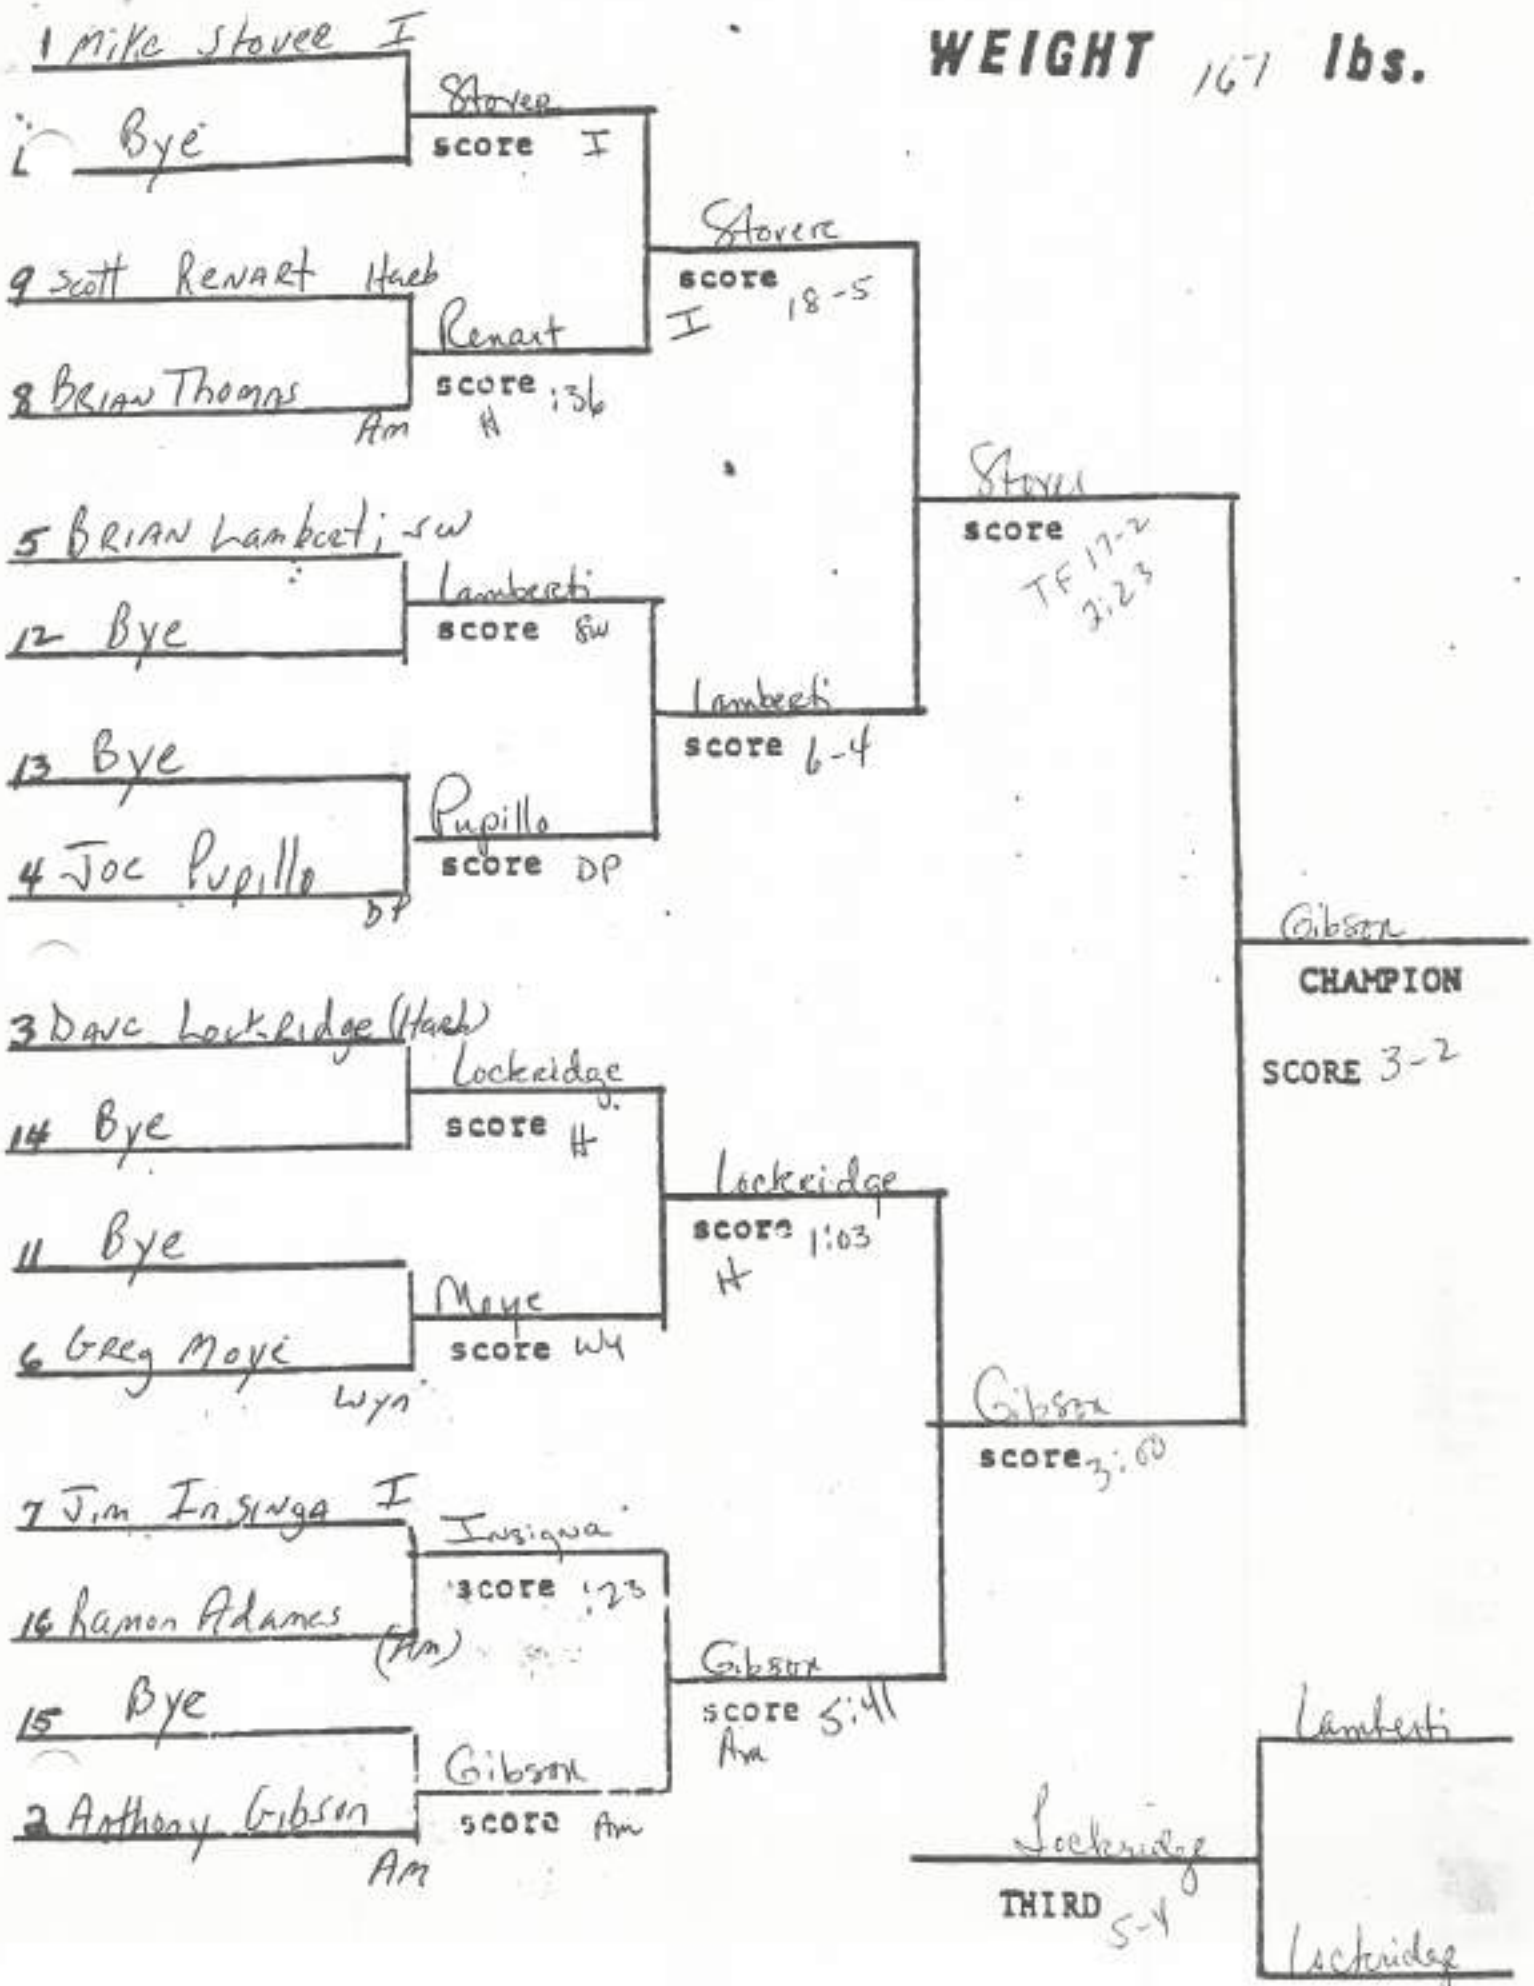

1992 LS
WEIGHT 91 lbs.

WEIGHT 48 lbs.

WEIGHT 105 lbs.

WEIGHT 112 lbs.

⑧ Wesley Harris (WY)

WEIGHT 119 lbs.

(8) Kenyatta Rogers

WEIGHT 132 lbs.

WEIGHT 138lbs.

WEIGHT 145 lbs.

WEIGHT 155 lbs.

WEIGHT 167 lbs.

WEIGHT 177 lbs.

Kuzusko

WEIGHT 215 lbs.