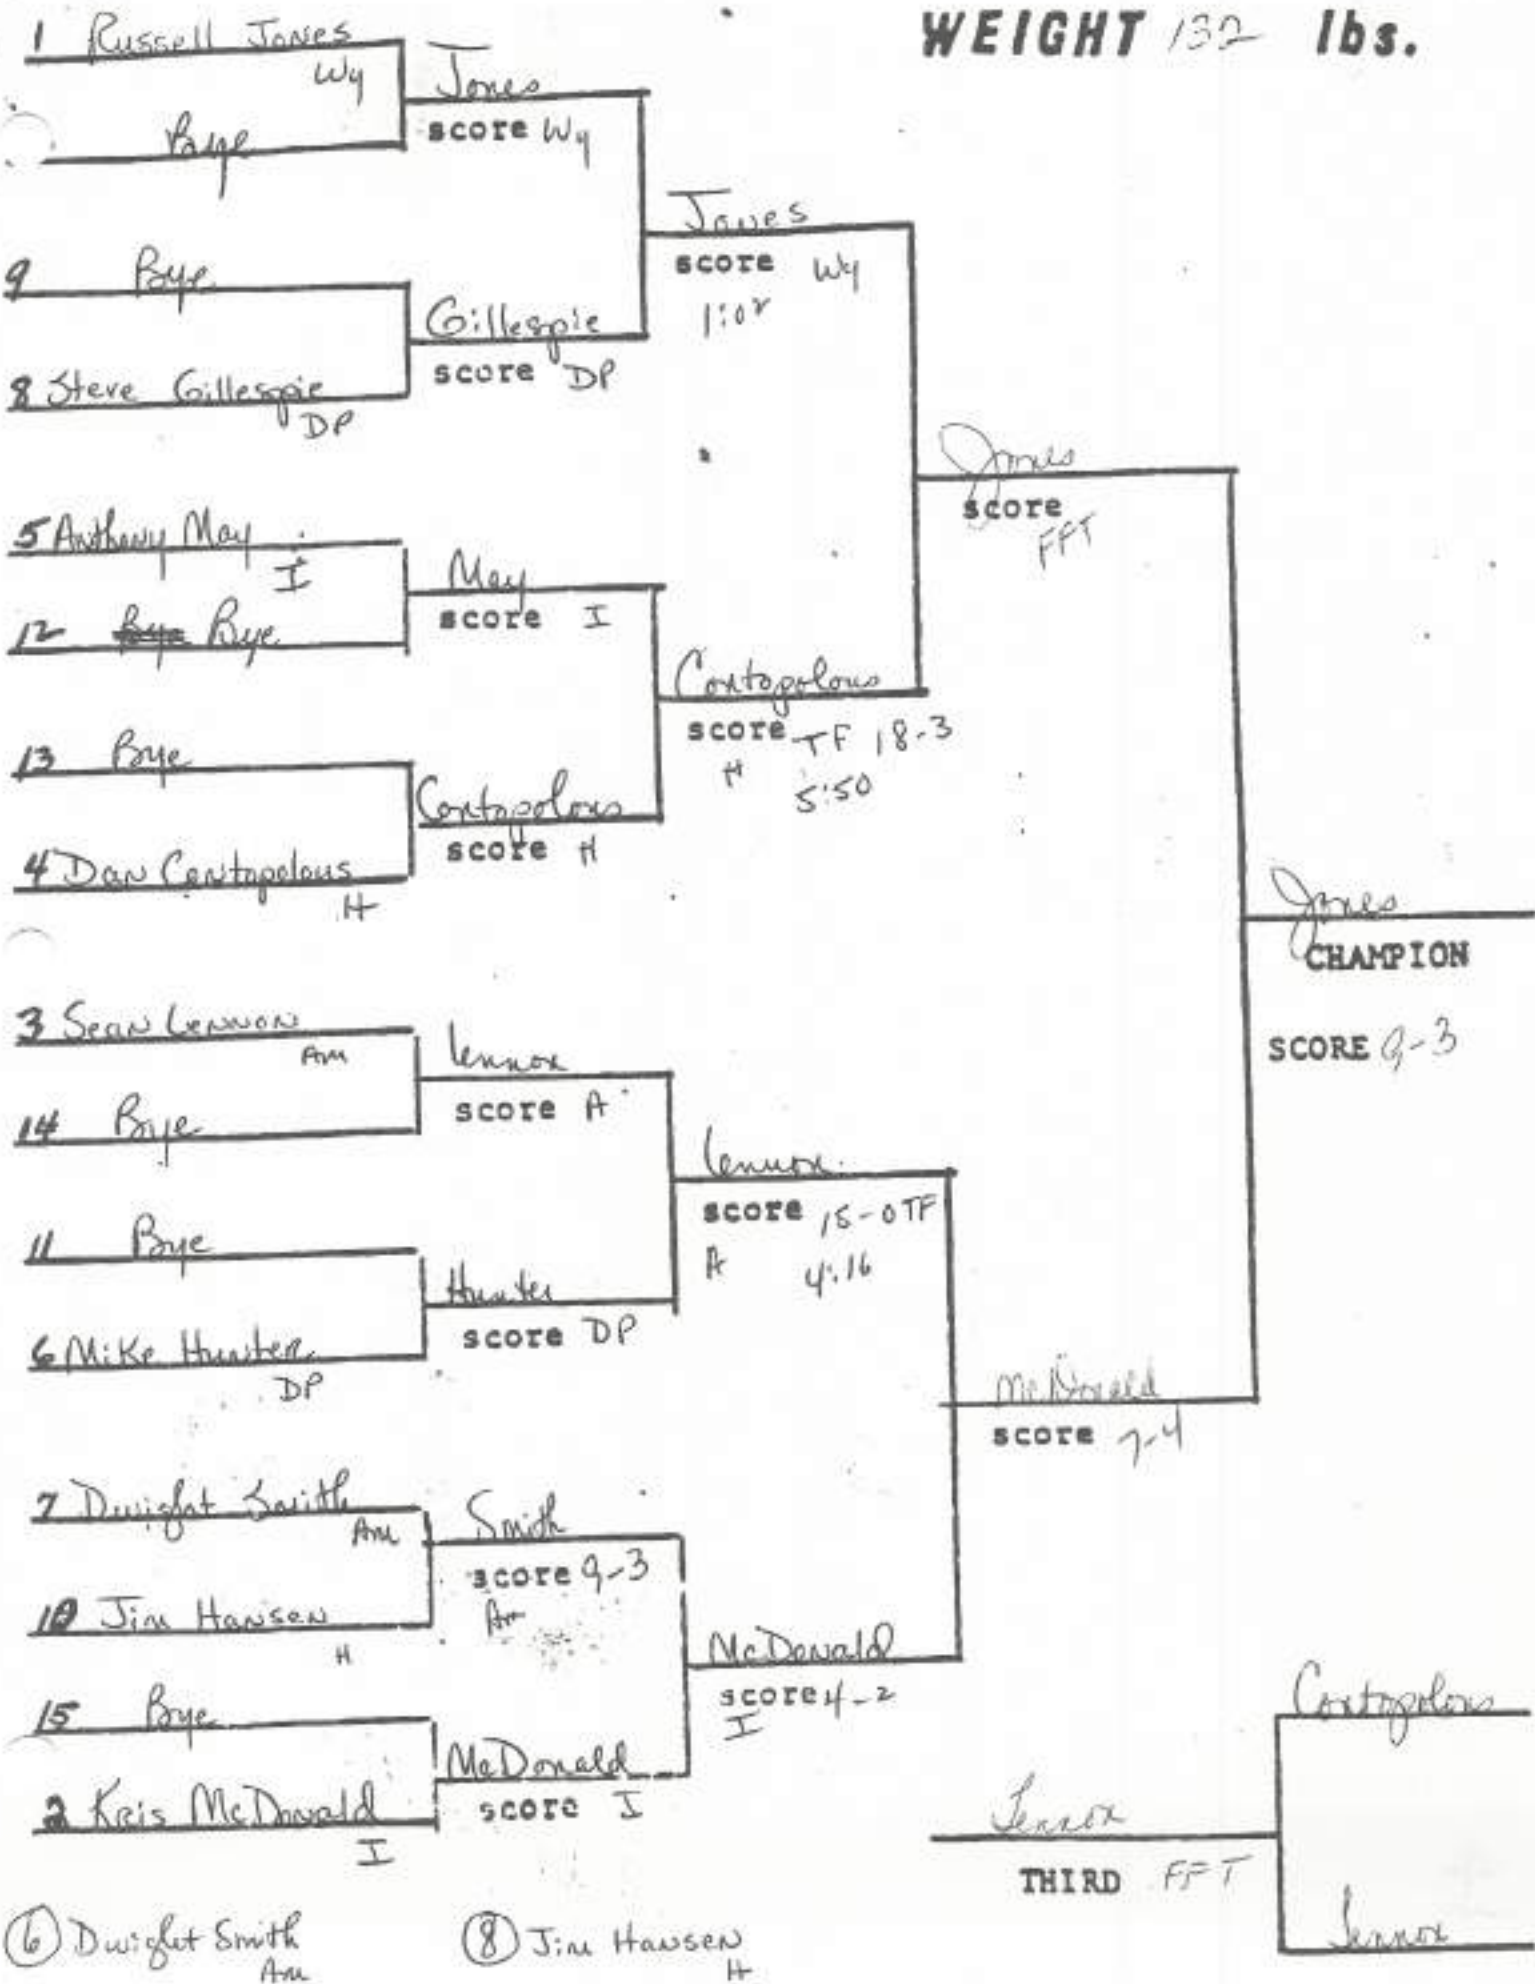

1992 LS
WEIGHT 91 lbs.

WEIGHT 48 lbs.

WEIGHT 105 lbs.

WEIGHT 112 lbs.

⑧ Wesley Harris (WY)

WEIGHT 119 lbs.

(8) Kenyatta Rogers

WEIGHT 132 lbs.

WEIGHT 138lbs.

WEIGHT 145 lbs.

WEIGHT 155 lbs.

WEIGHT 167 lbs.

WEIGHT 177 lbs.

Kuzusko

WEIGHT 215 lbs.