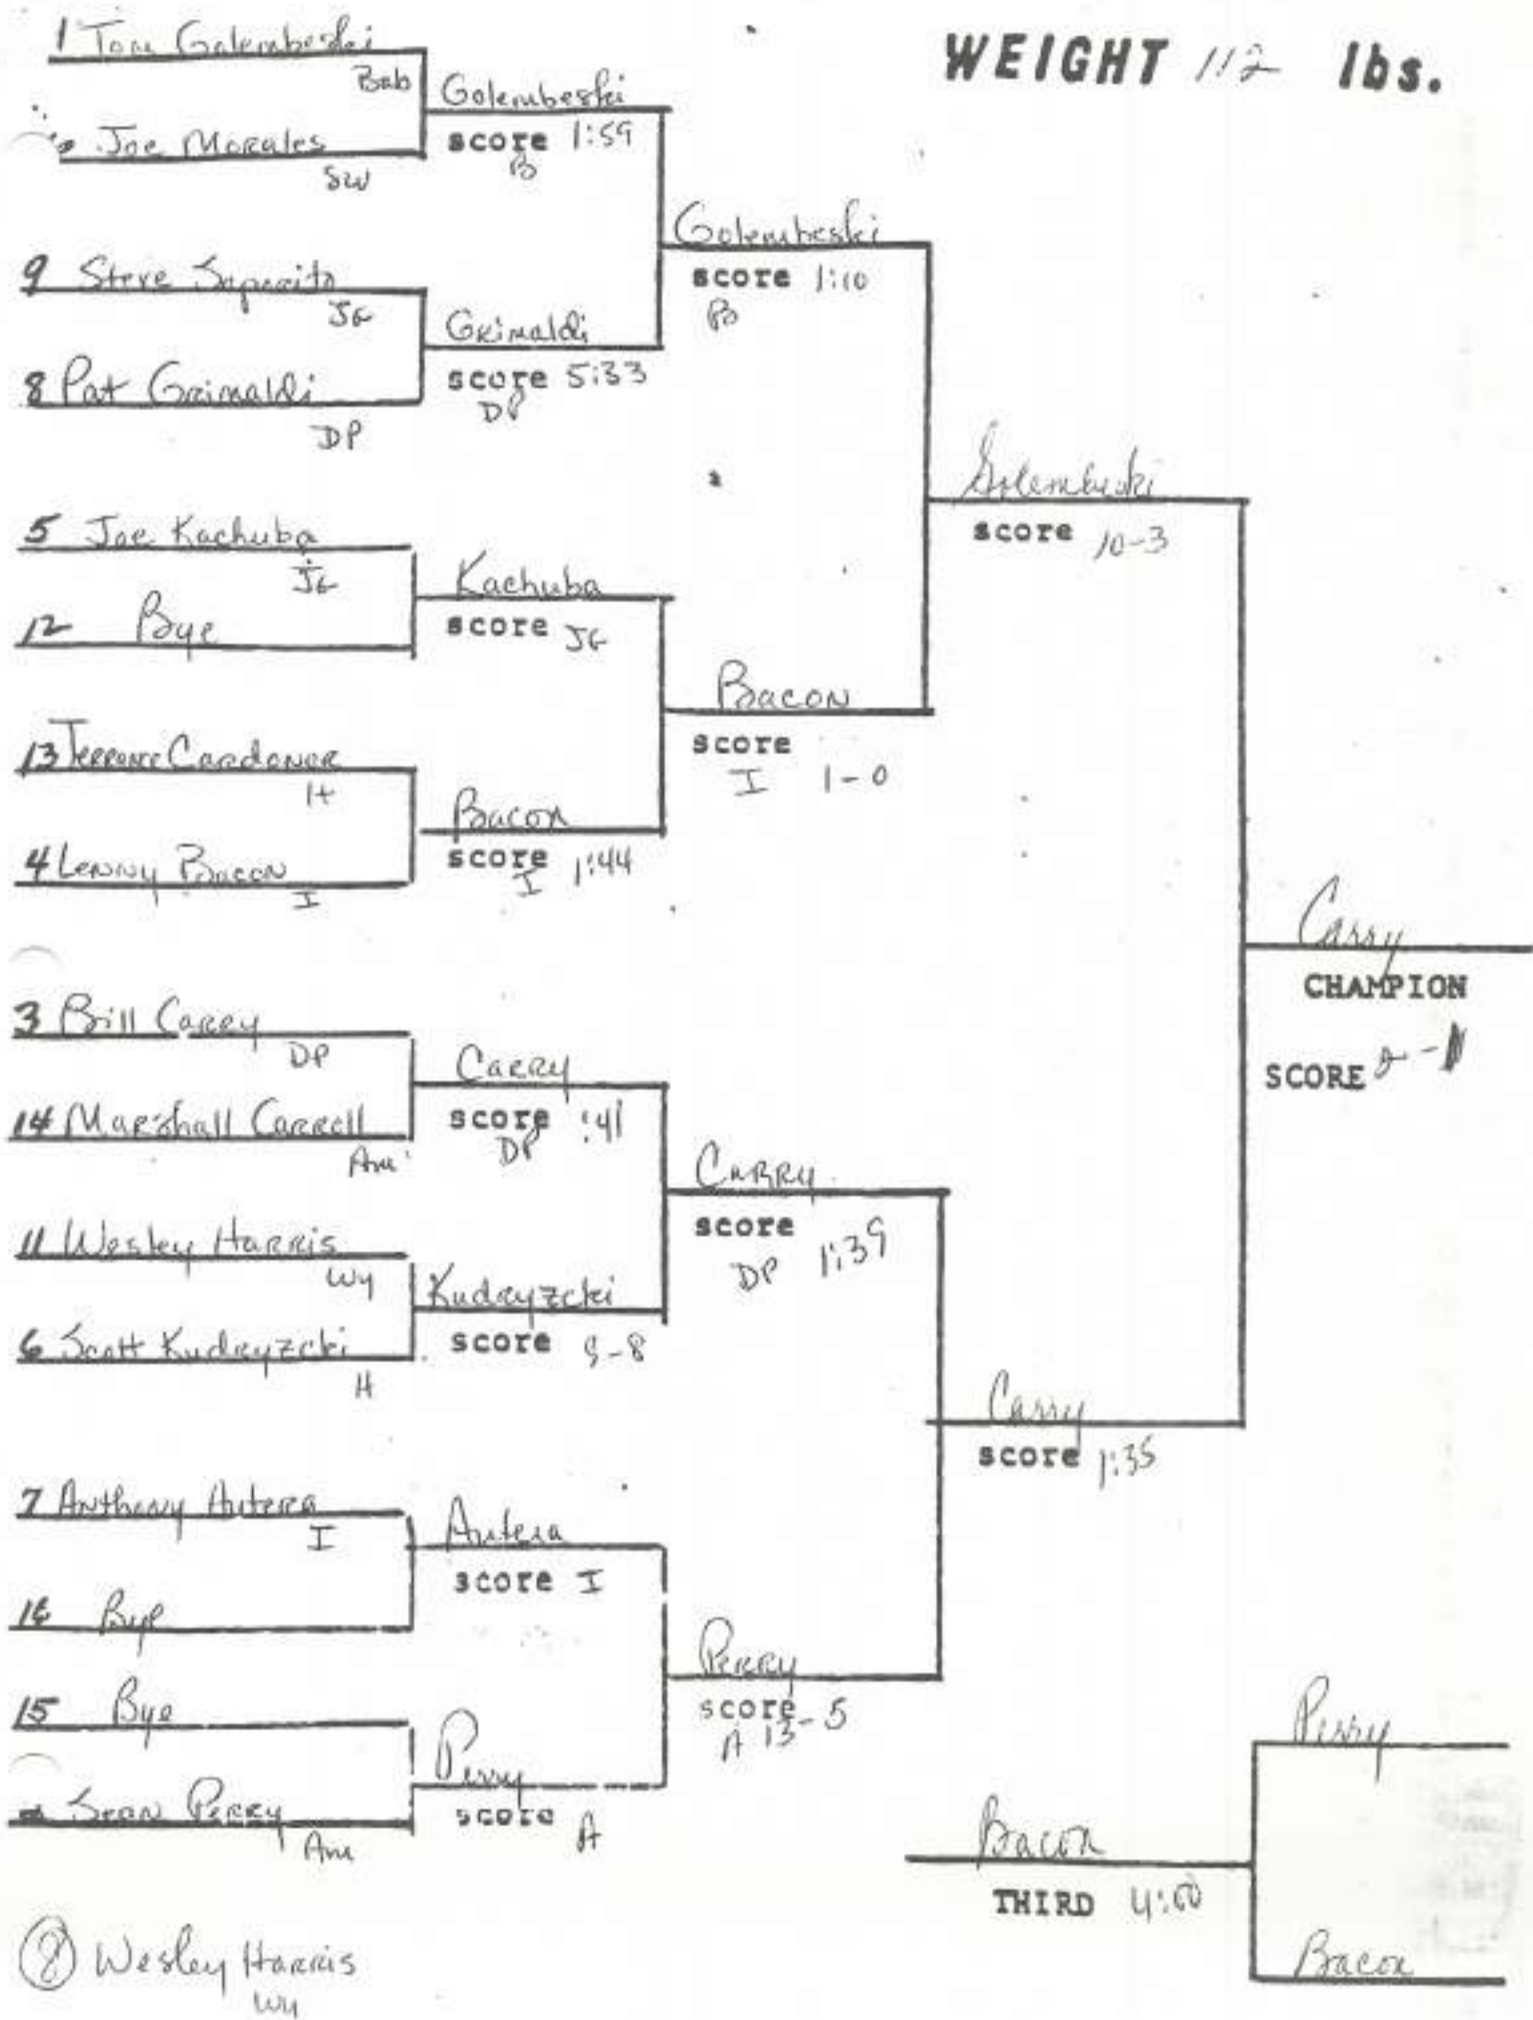

1992 LS
WEIGHT 91 lbs.

WEIGHT 48 lbs.

WEIGHT 105 lbs.

WEIGHT 112 lbs.

⑧ Wesley Harris (WY)

WEIGHT 119 lbs.

(8) Kenyatta Rogers

WEIGHT 132 lbs.

WEIGHT 138lbs.

WEIGHT 145 lbs.

WEIGHT 155 lbs.

WEIGHT 167 lbs.

WEIGHT 177 lbs.

Kuzusko

WEIGHT 215 lbs.