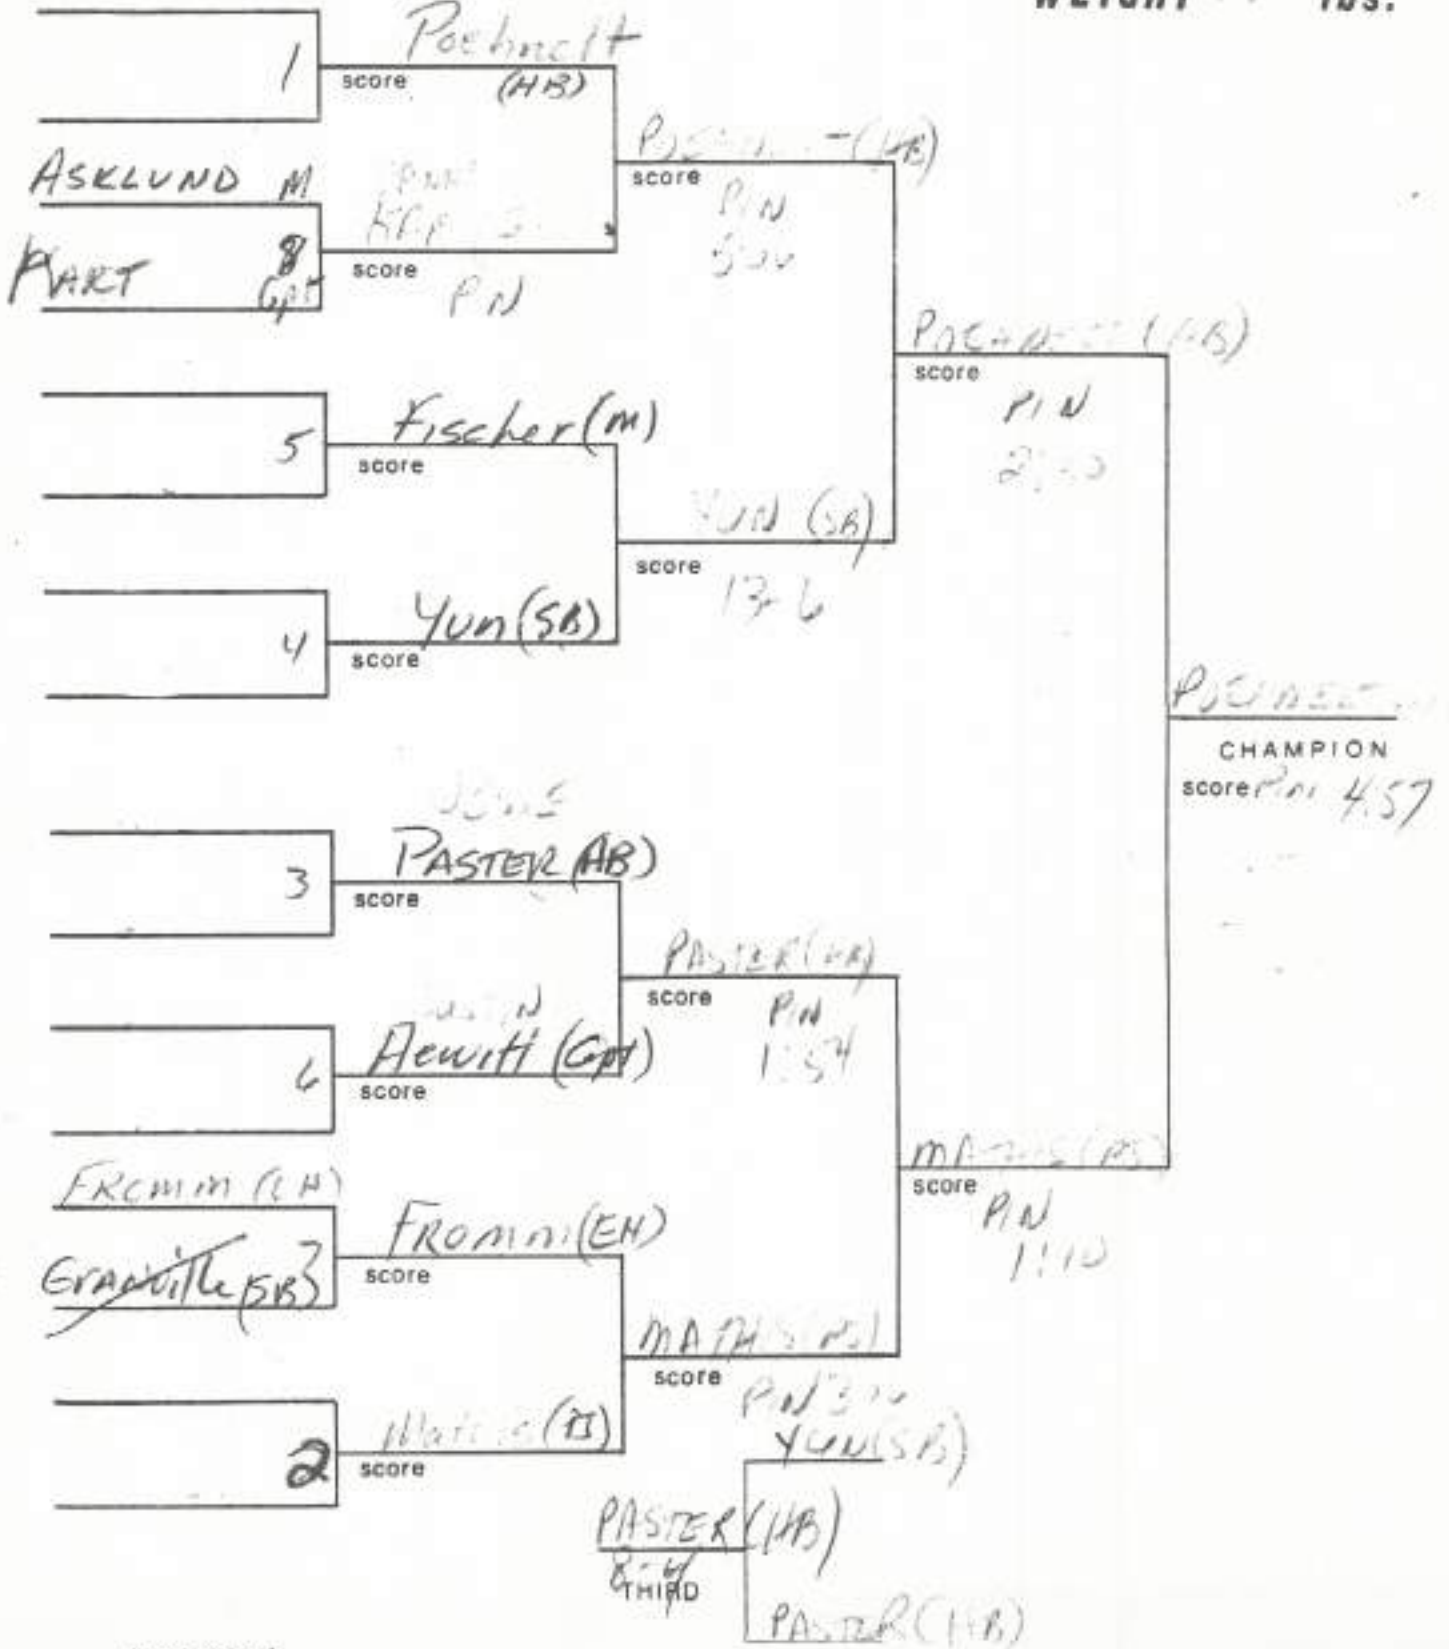

BRACKETS

WEIGHT 140 lbs.

BRACKETS

WEIGHT 145 lbs.

Seed 5

BRACKETS

WEIGHT 155 lbs.

4 Seeds