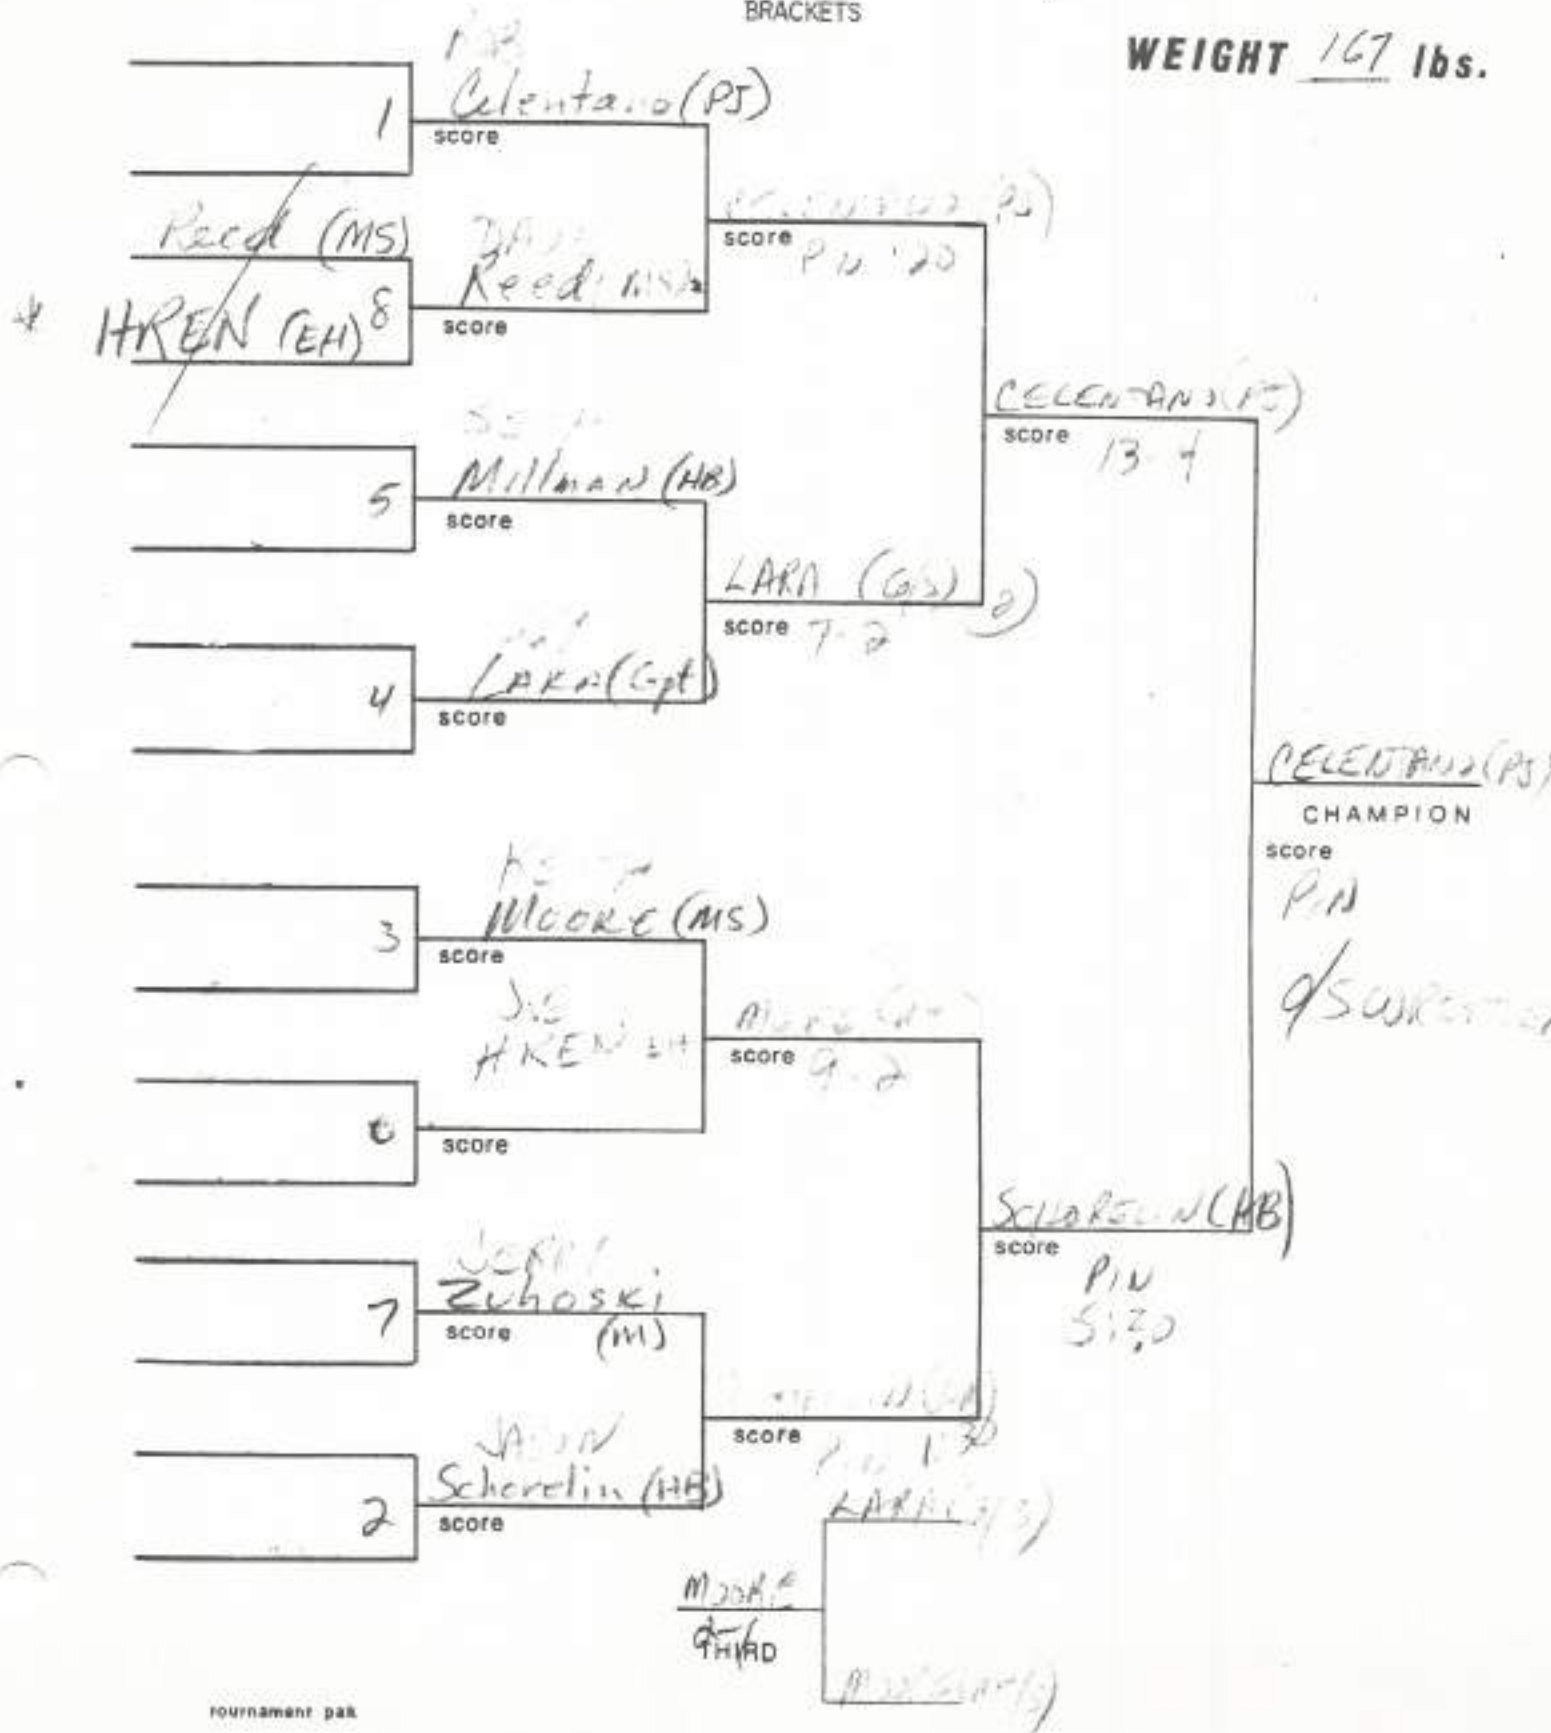

4 Seeds

BRACKETS

WEIGHT 167 lbs.