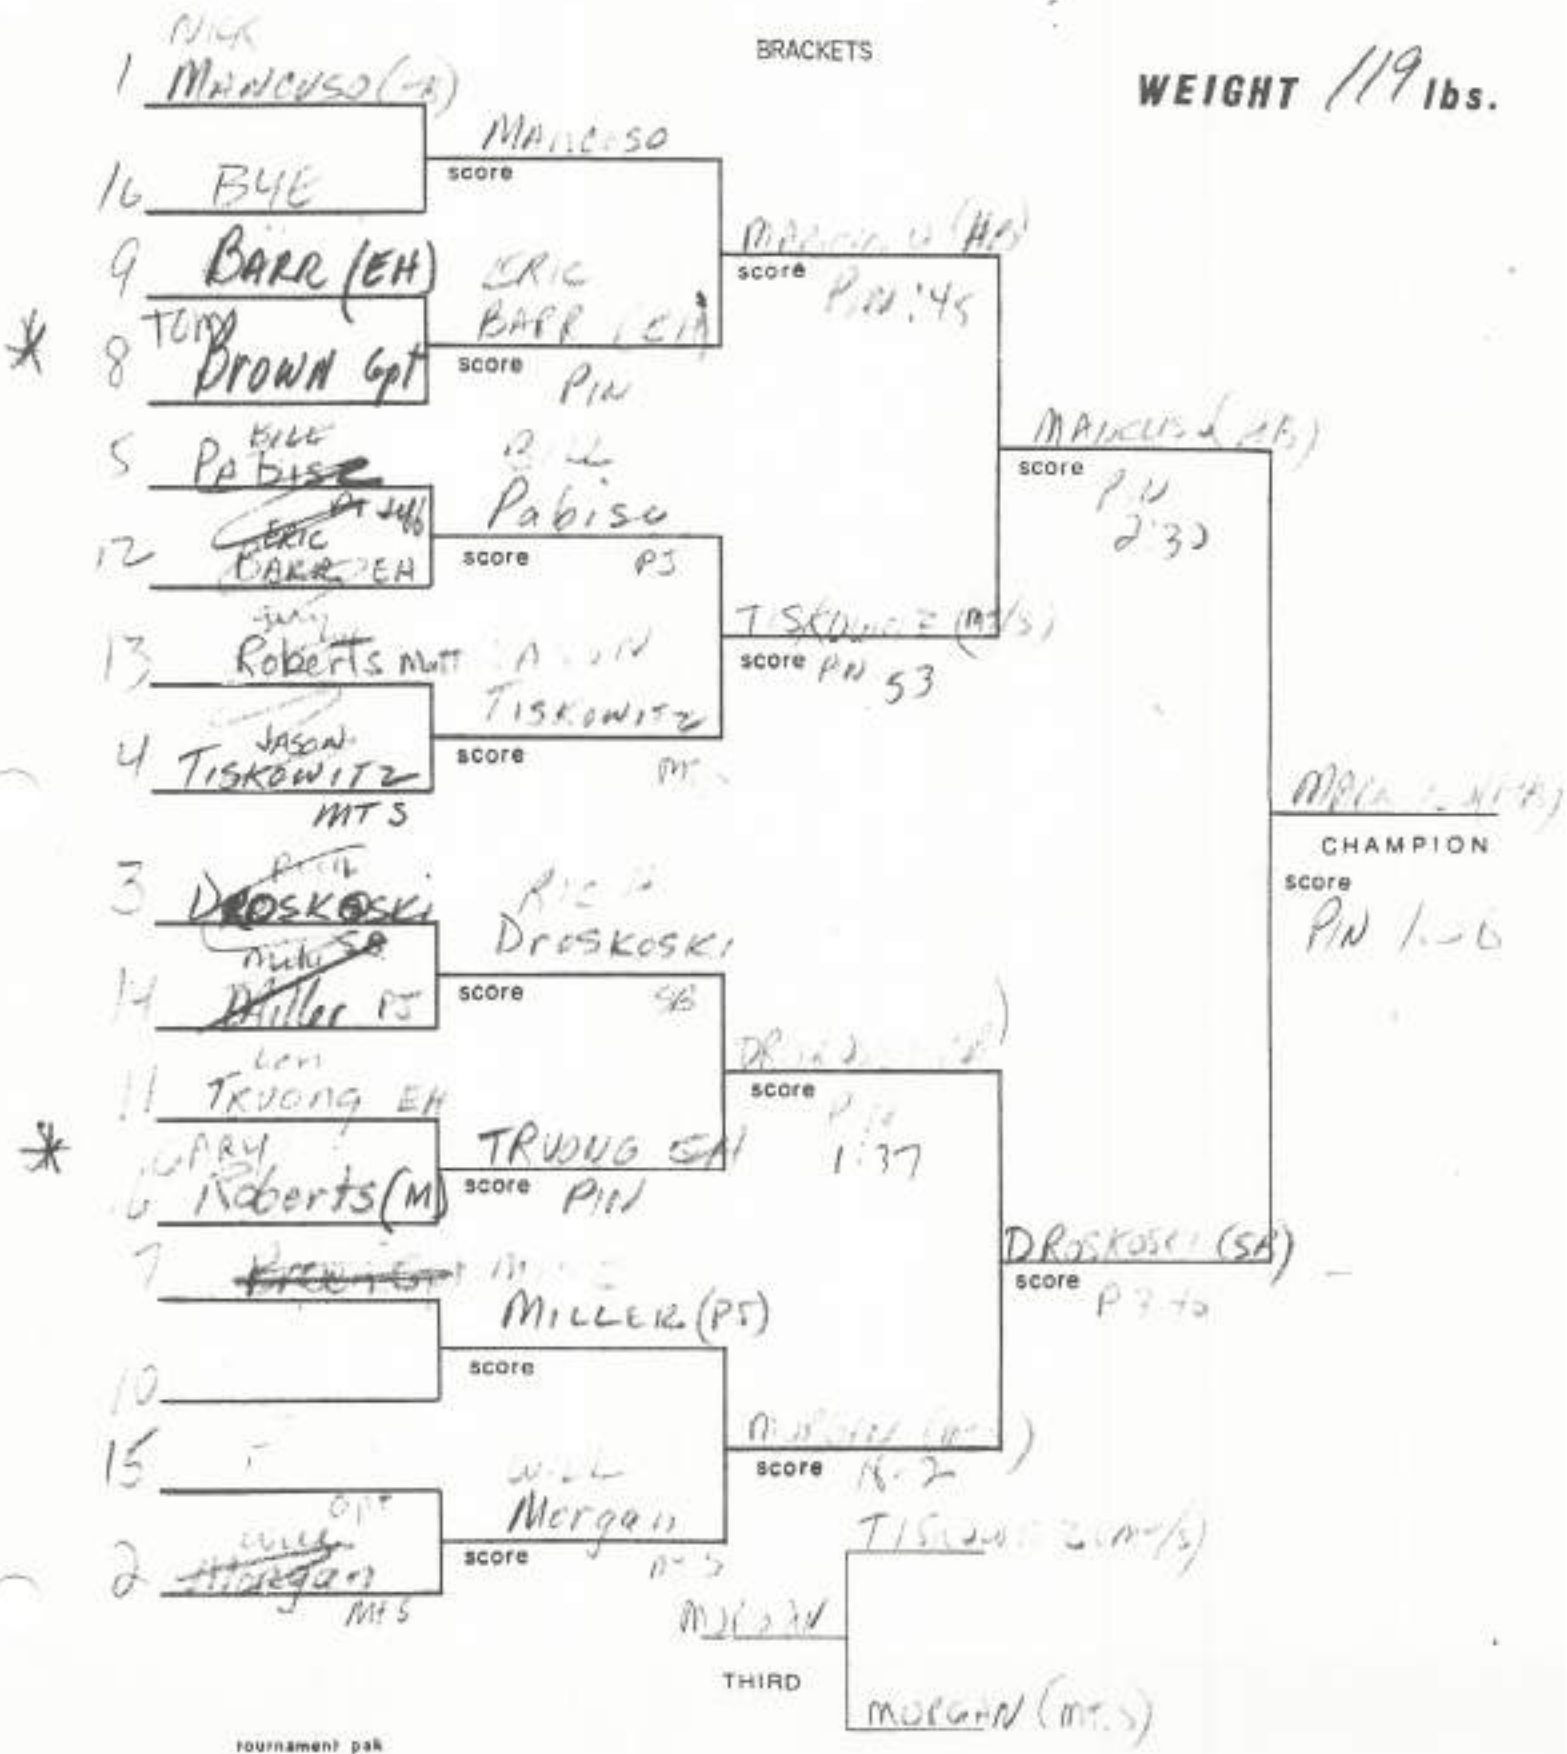

BRACKETS

WEIGHT 98 lbs.

55 pounds

BRACKETS

WEIGHT 119 lbs.

Seed 2

BRACKETS

WEIGHT 132 lbs.

BRACKETS

WEIGHT 140 lbs.

BRACKETS

WEIGHT 145 lbs.

Seed 5

BRACKETS

WEIGHT 155 lbs.

4 Seeds