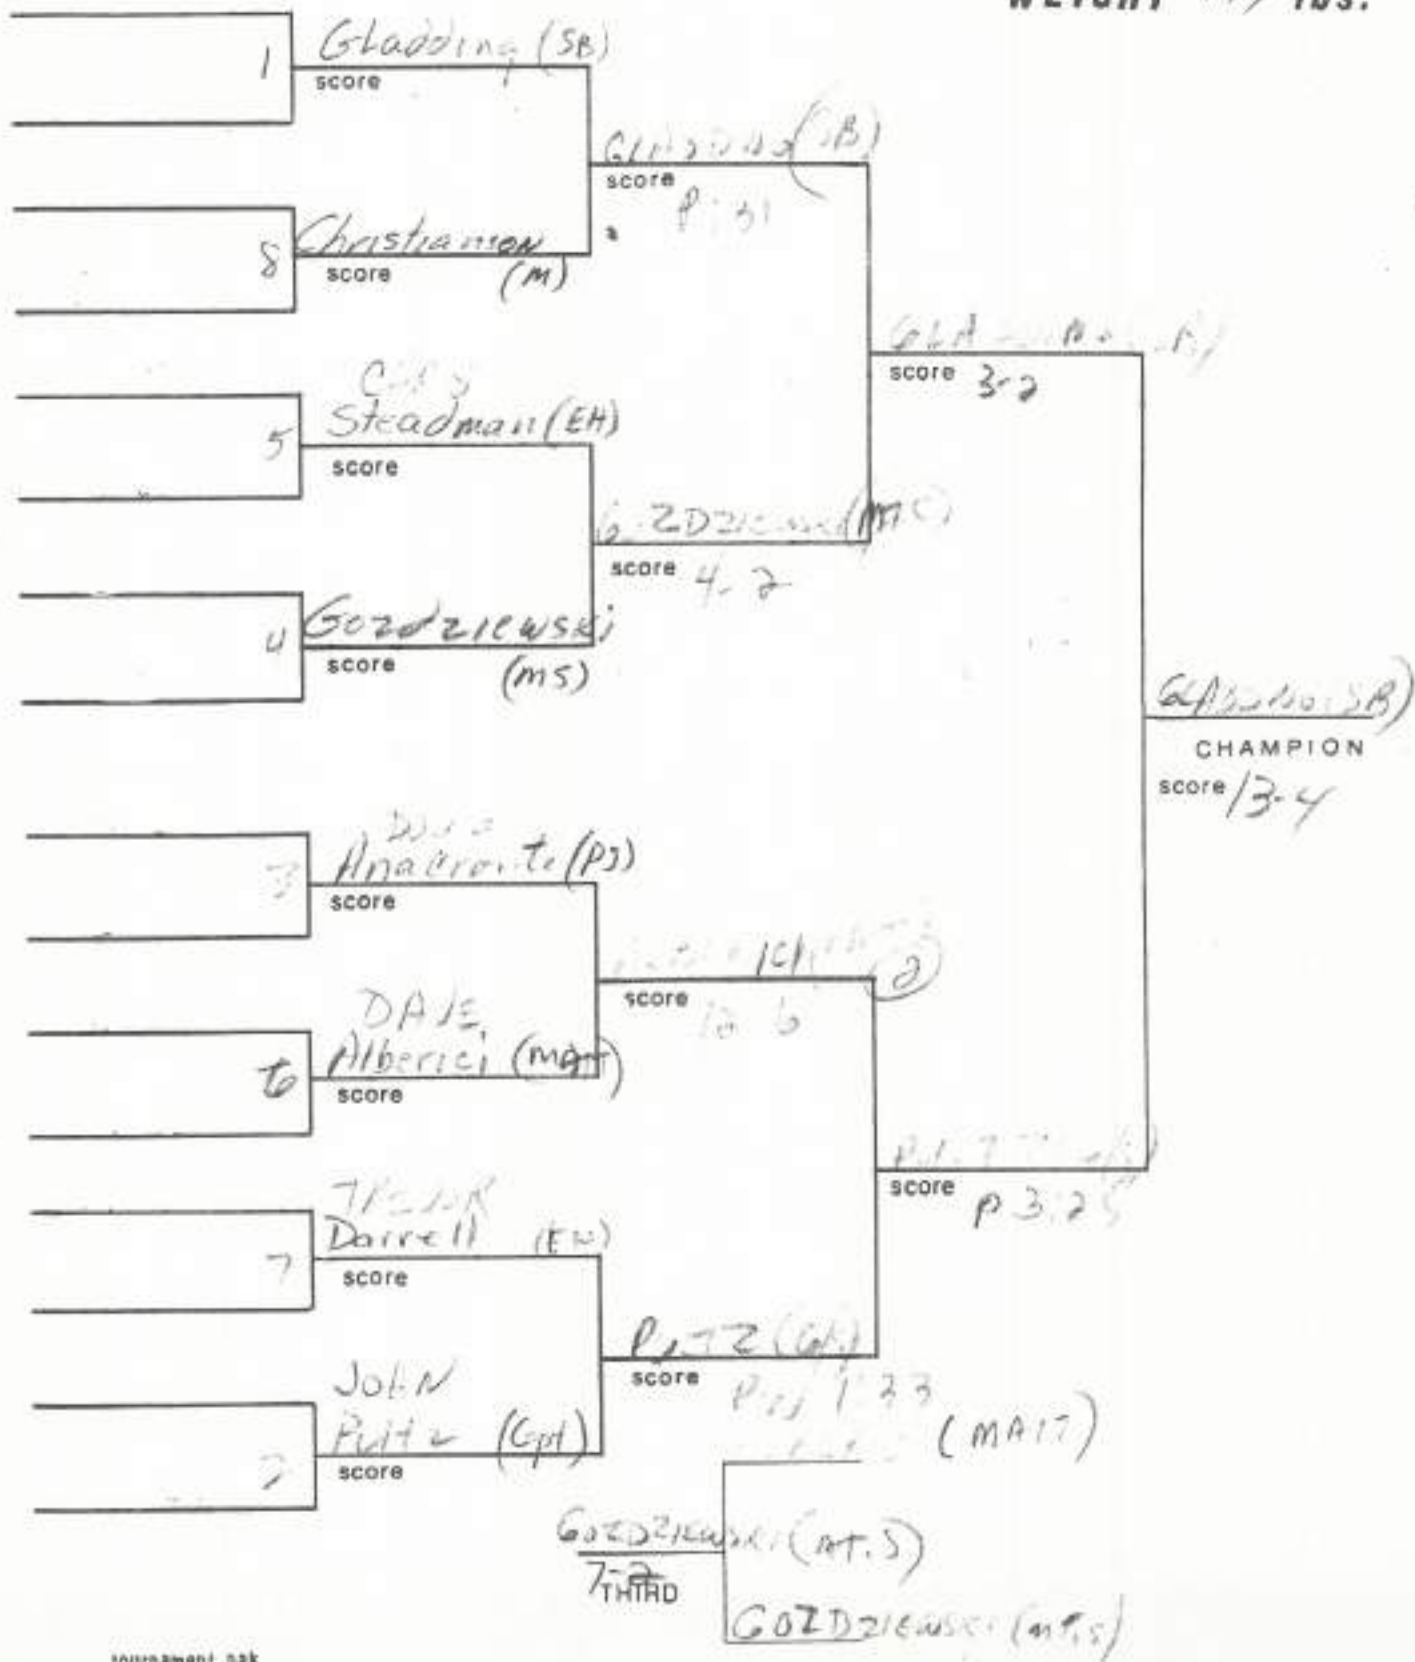

BRACKETS

WEIGHT 177 lbs.