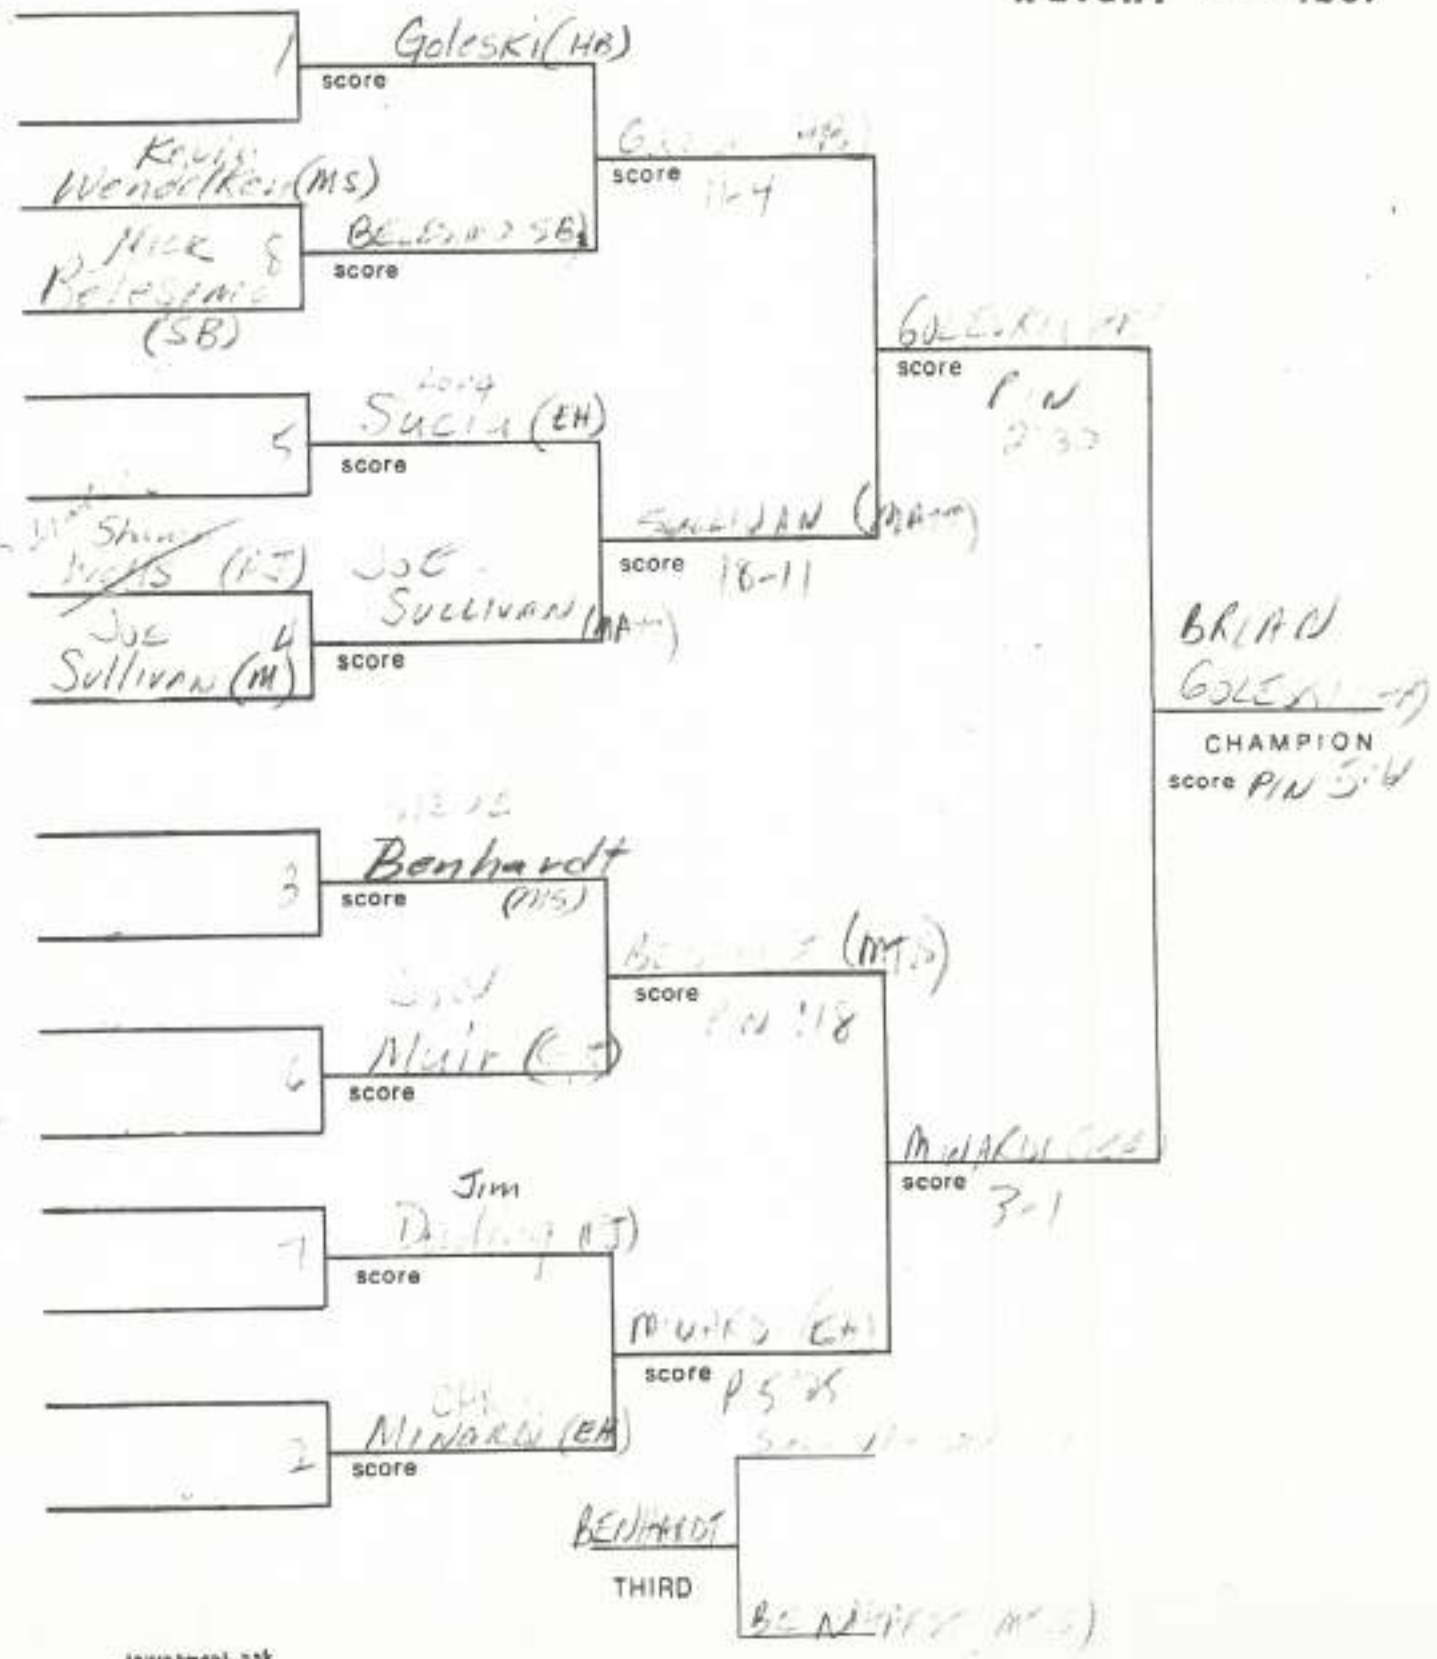

BRACKETS

WEIGHT 98 lbs.

55 pounds

BRACKETS

WEIGHT 119 lbs.

Seed 2

BRACKETS

WEIGHT 132 lbs.

BRACKETS

WEIGHT 140 lbs.

BRACKETS

WEIGHT 145 lbs.

Seed 5

BRACKETS

WEIGHT 155 lbs.

4 Seeds