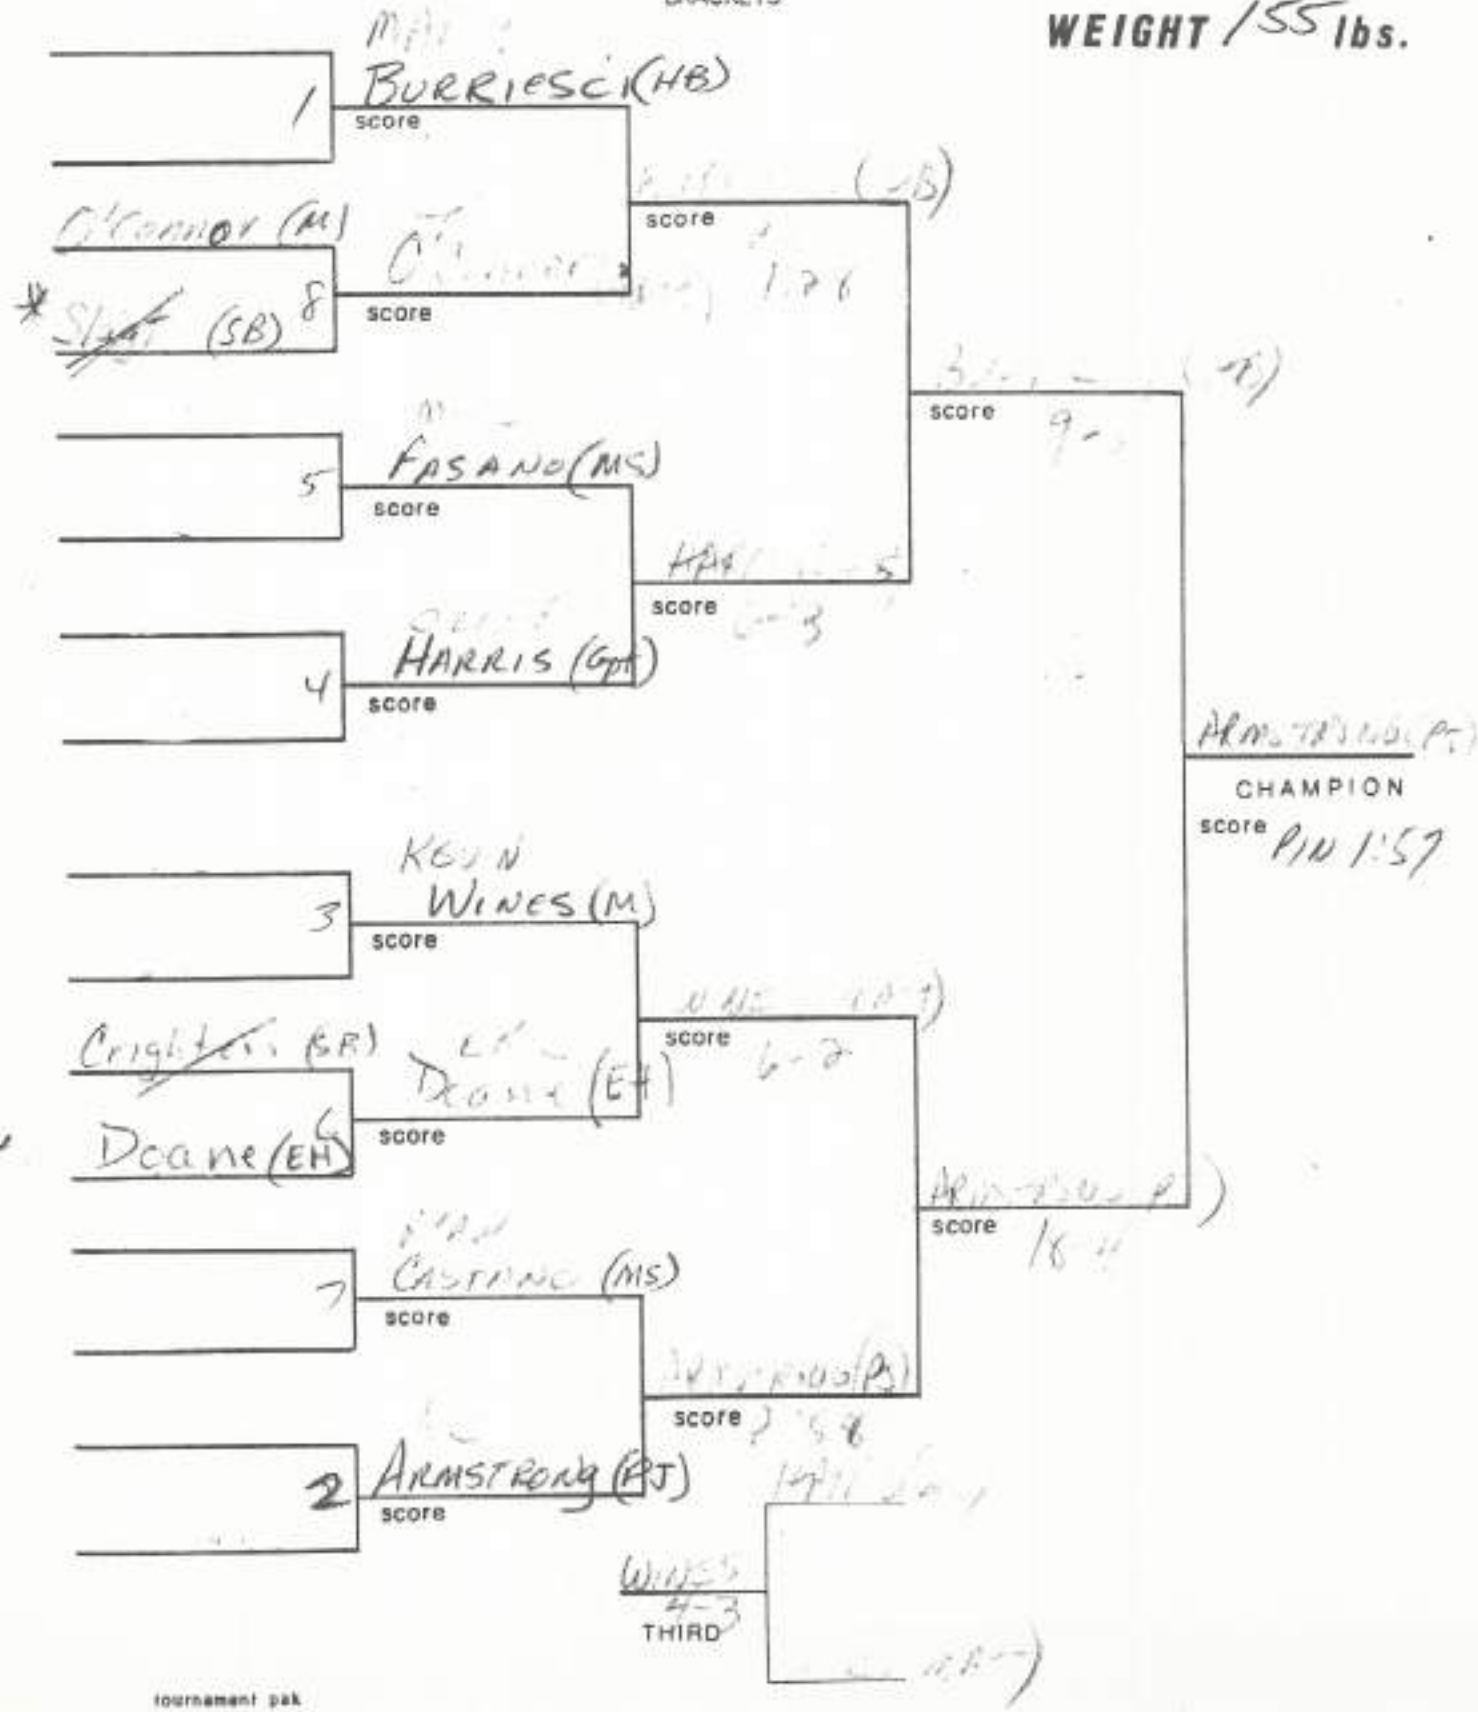

BRACKETS

WEIGHT 140 lbs.

BRACKETS

WEIGHT 145 lbs.

Seed 5

BRACKETS

WEIGHT 155 lbs.

4 Seeds