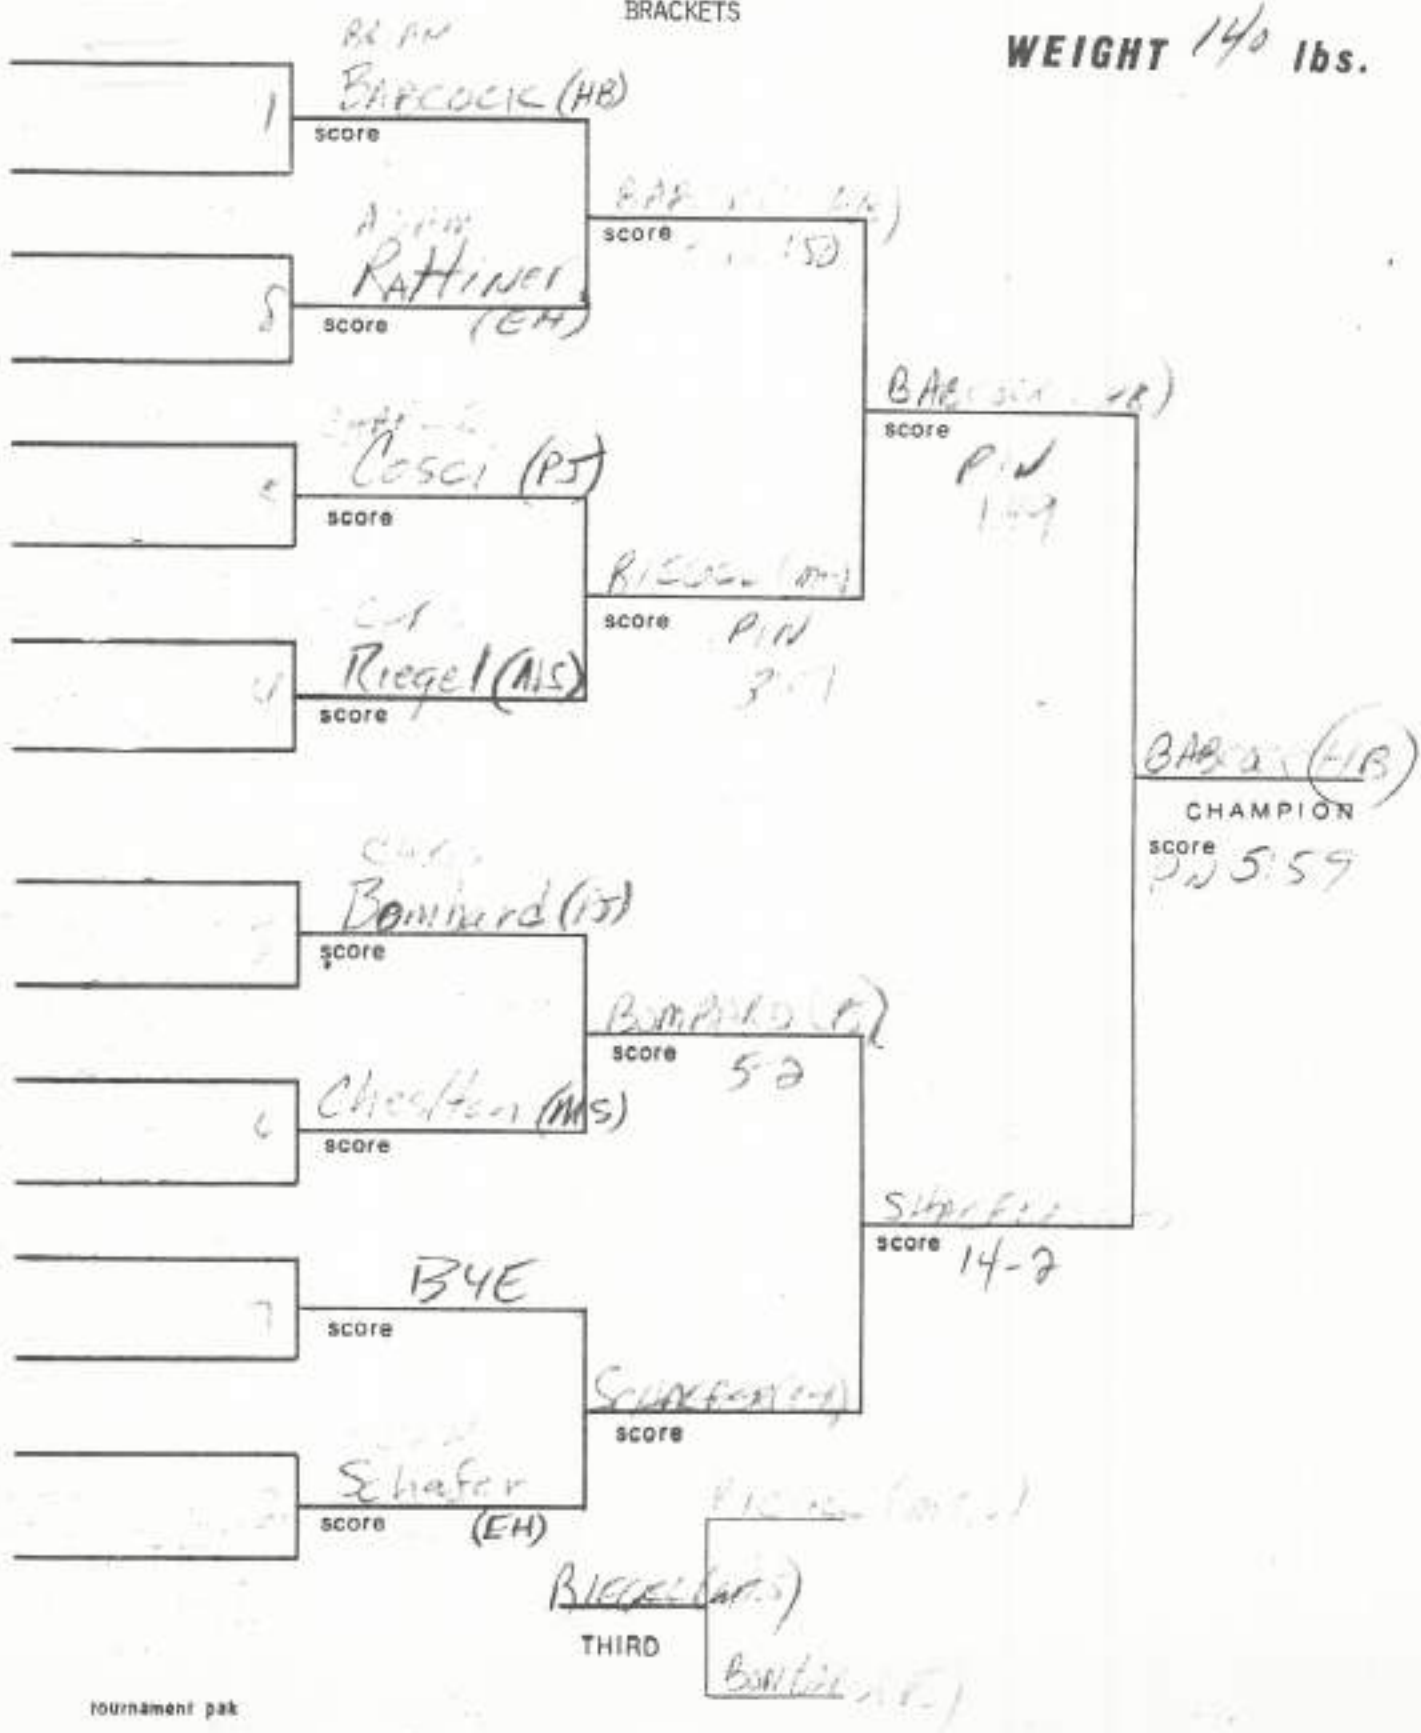

BRACKETS

WEIGHT 98 lbs.

55 pounds

BRACKETS

WEIGHT 119 lbs.

Seed 2

BRACKETS

WEIGHT 132 lbs.

BRACKETS

WEIGHT 140 lbs.

BRACKETS

WEIGHT 145 lbs.

Seed 5

BRACKETS

WEIGHT 155 lbs.

4 Seeds