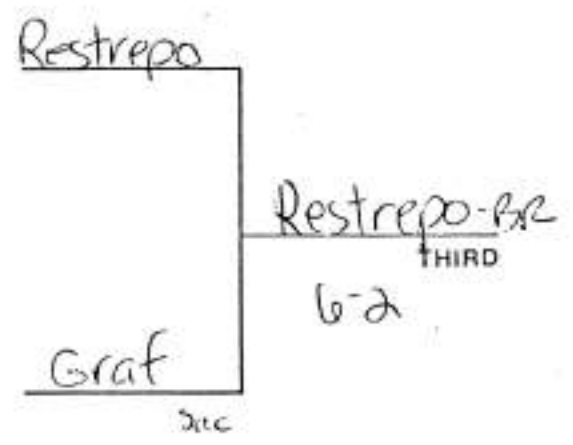

LEAGUE I

91 lbs.

RECEIVED
MAR 1 - 1995
P. & A. ATHLETIC DEPT.

1 Tony Harrell -LONG

BYE

Harrell-long

Jesse Bonfiglio - PAT

BYE