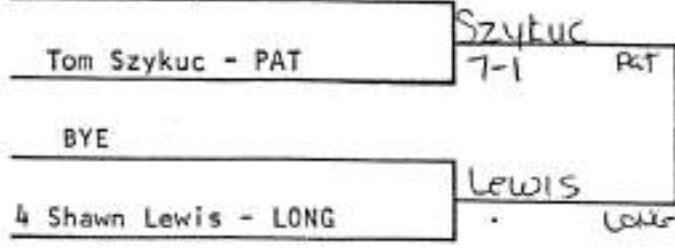

Accardi

CONN

1 Jeff Forsythe - WF

Forsythe
2:27

5 Justin Kagan - SACH

Lewis
TF 3:55
16-1

3 John Zarccone - SM

Brown
5-2