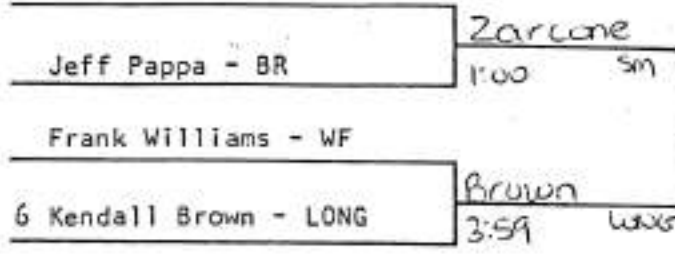

Accardi

CONN

1 Jeff Forsythe - WF

Forsythe
2:27

5 Justin Kagan - SACH

Lewis
TF 3:55
16-1

3 John Zarccone - SM

Brown
5-2