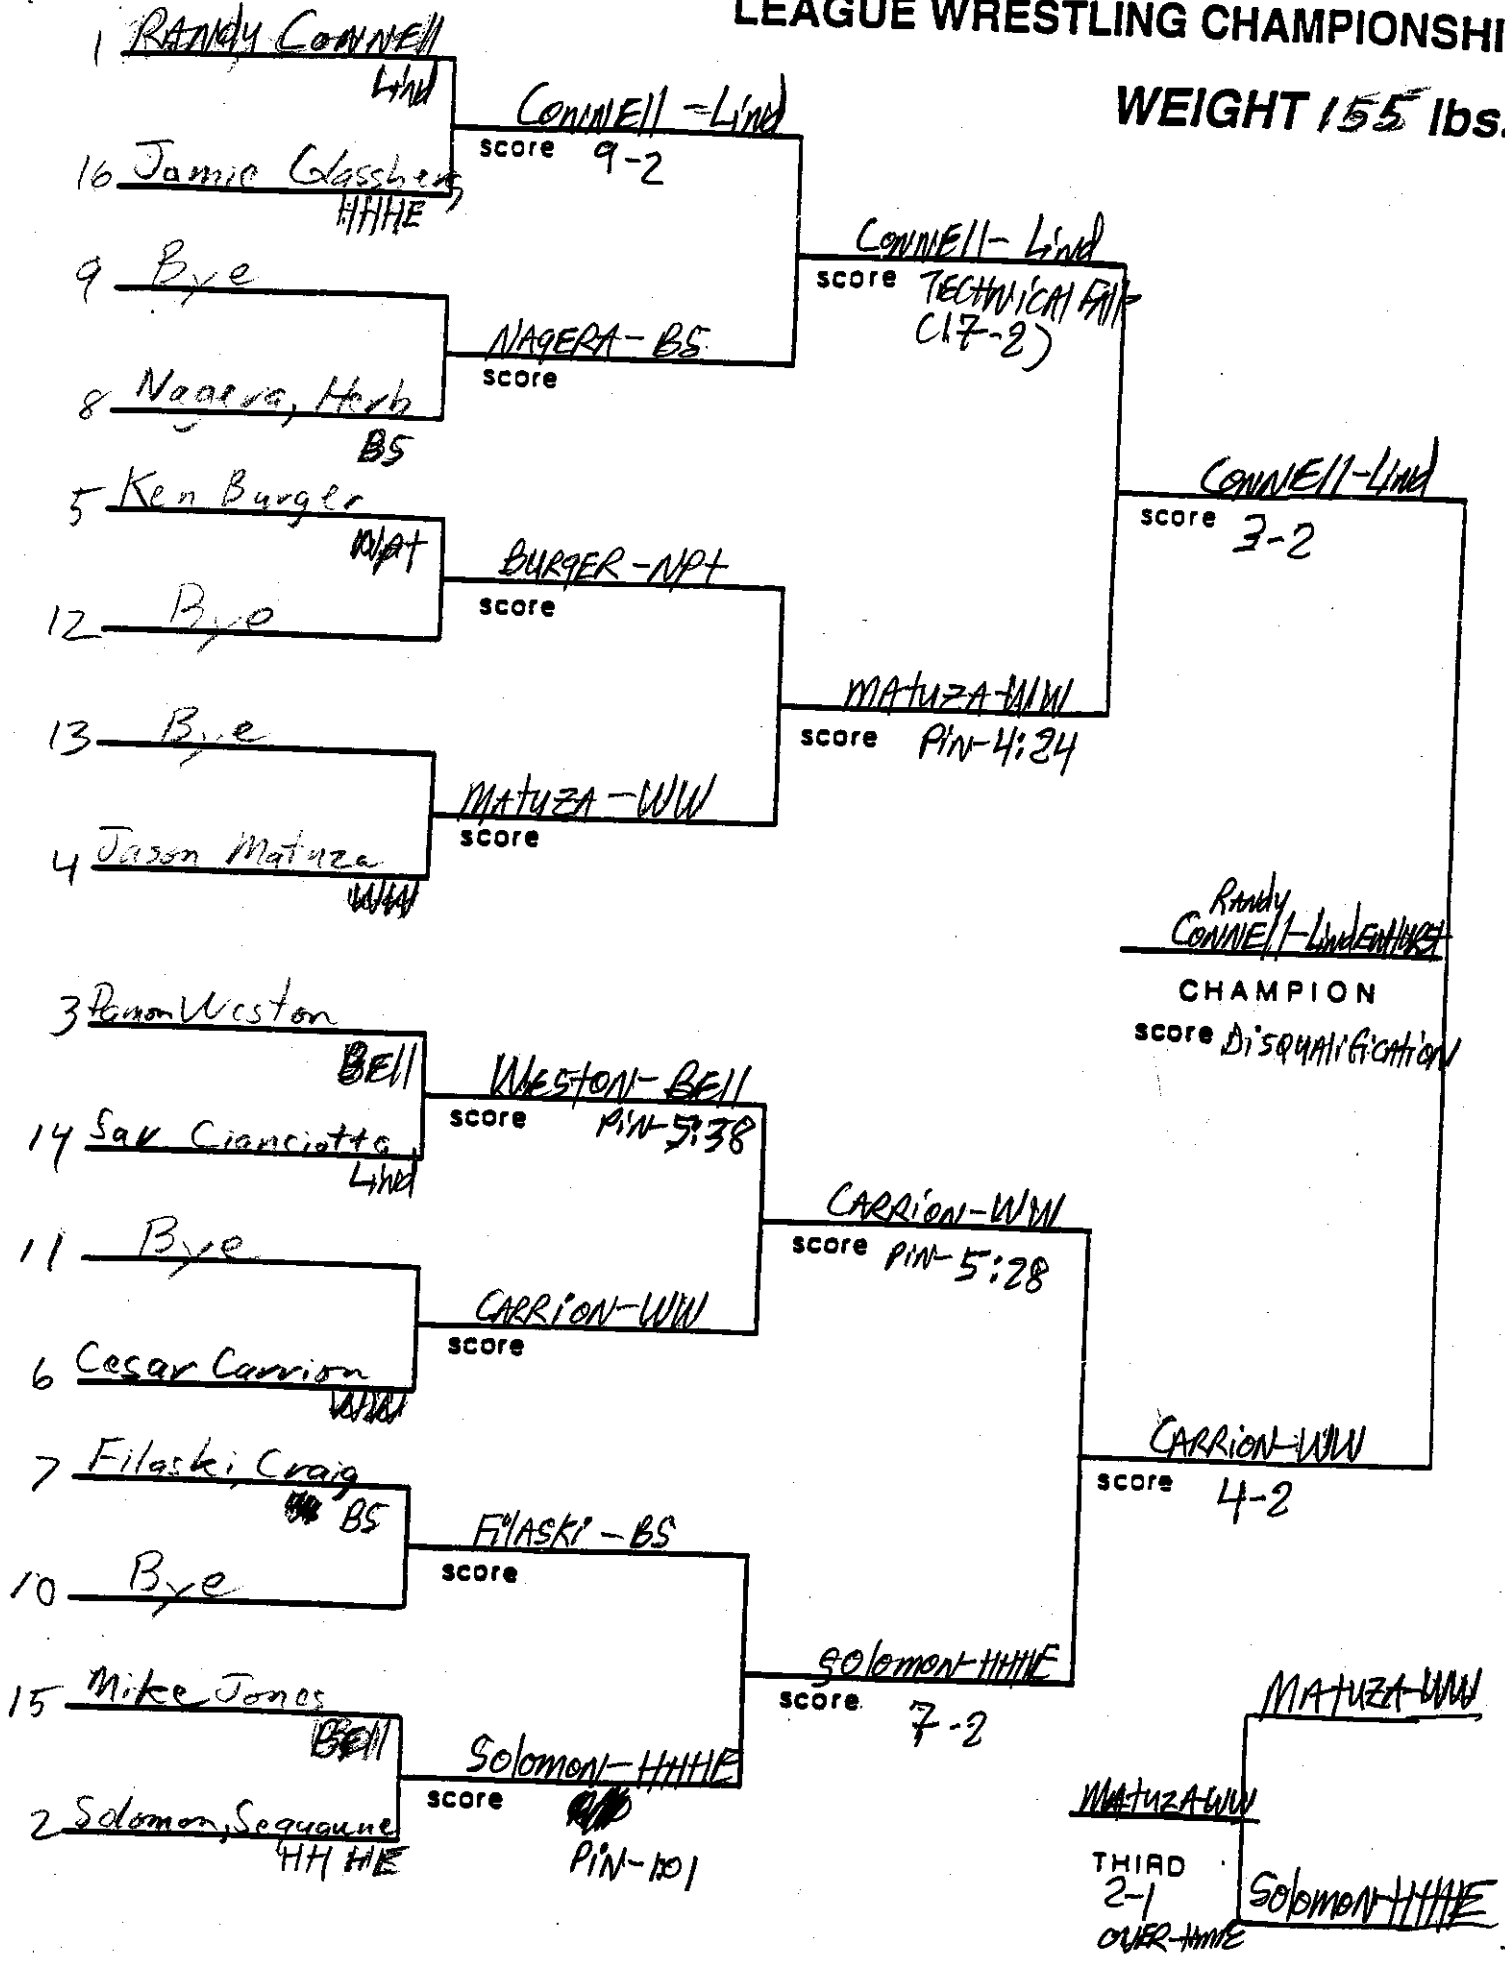

LEAGUE WRESTLING CHAMPIONSHIP

WEIGHT 155 lbs.