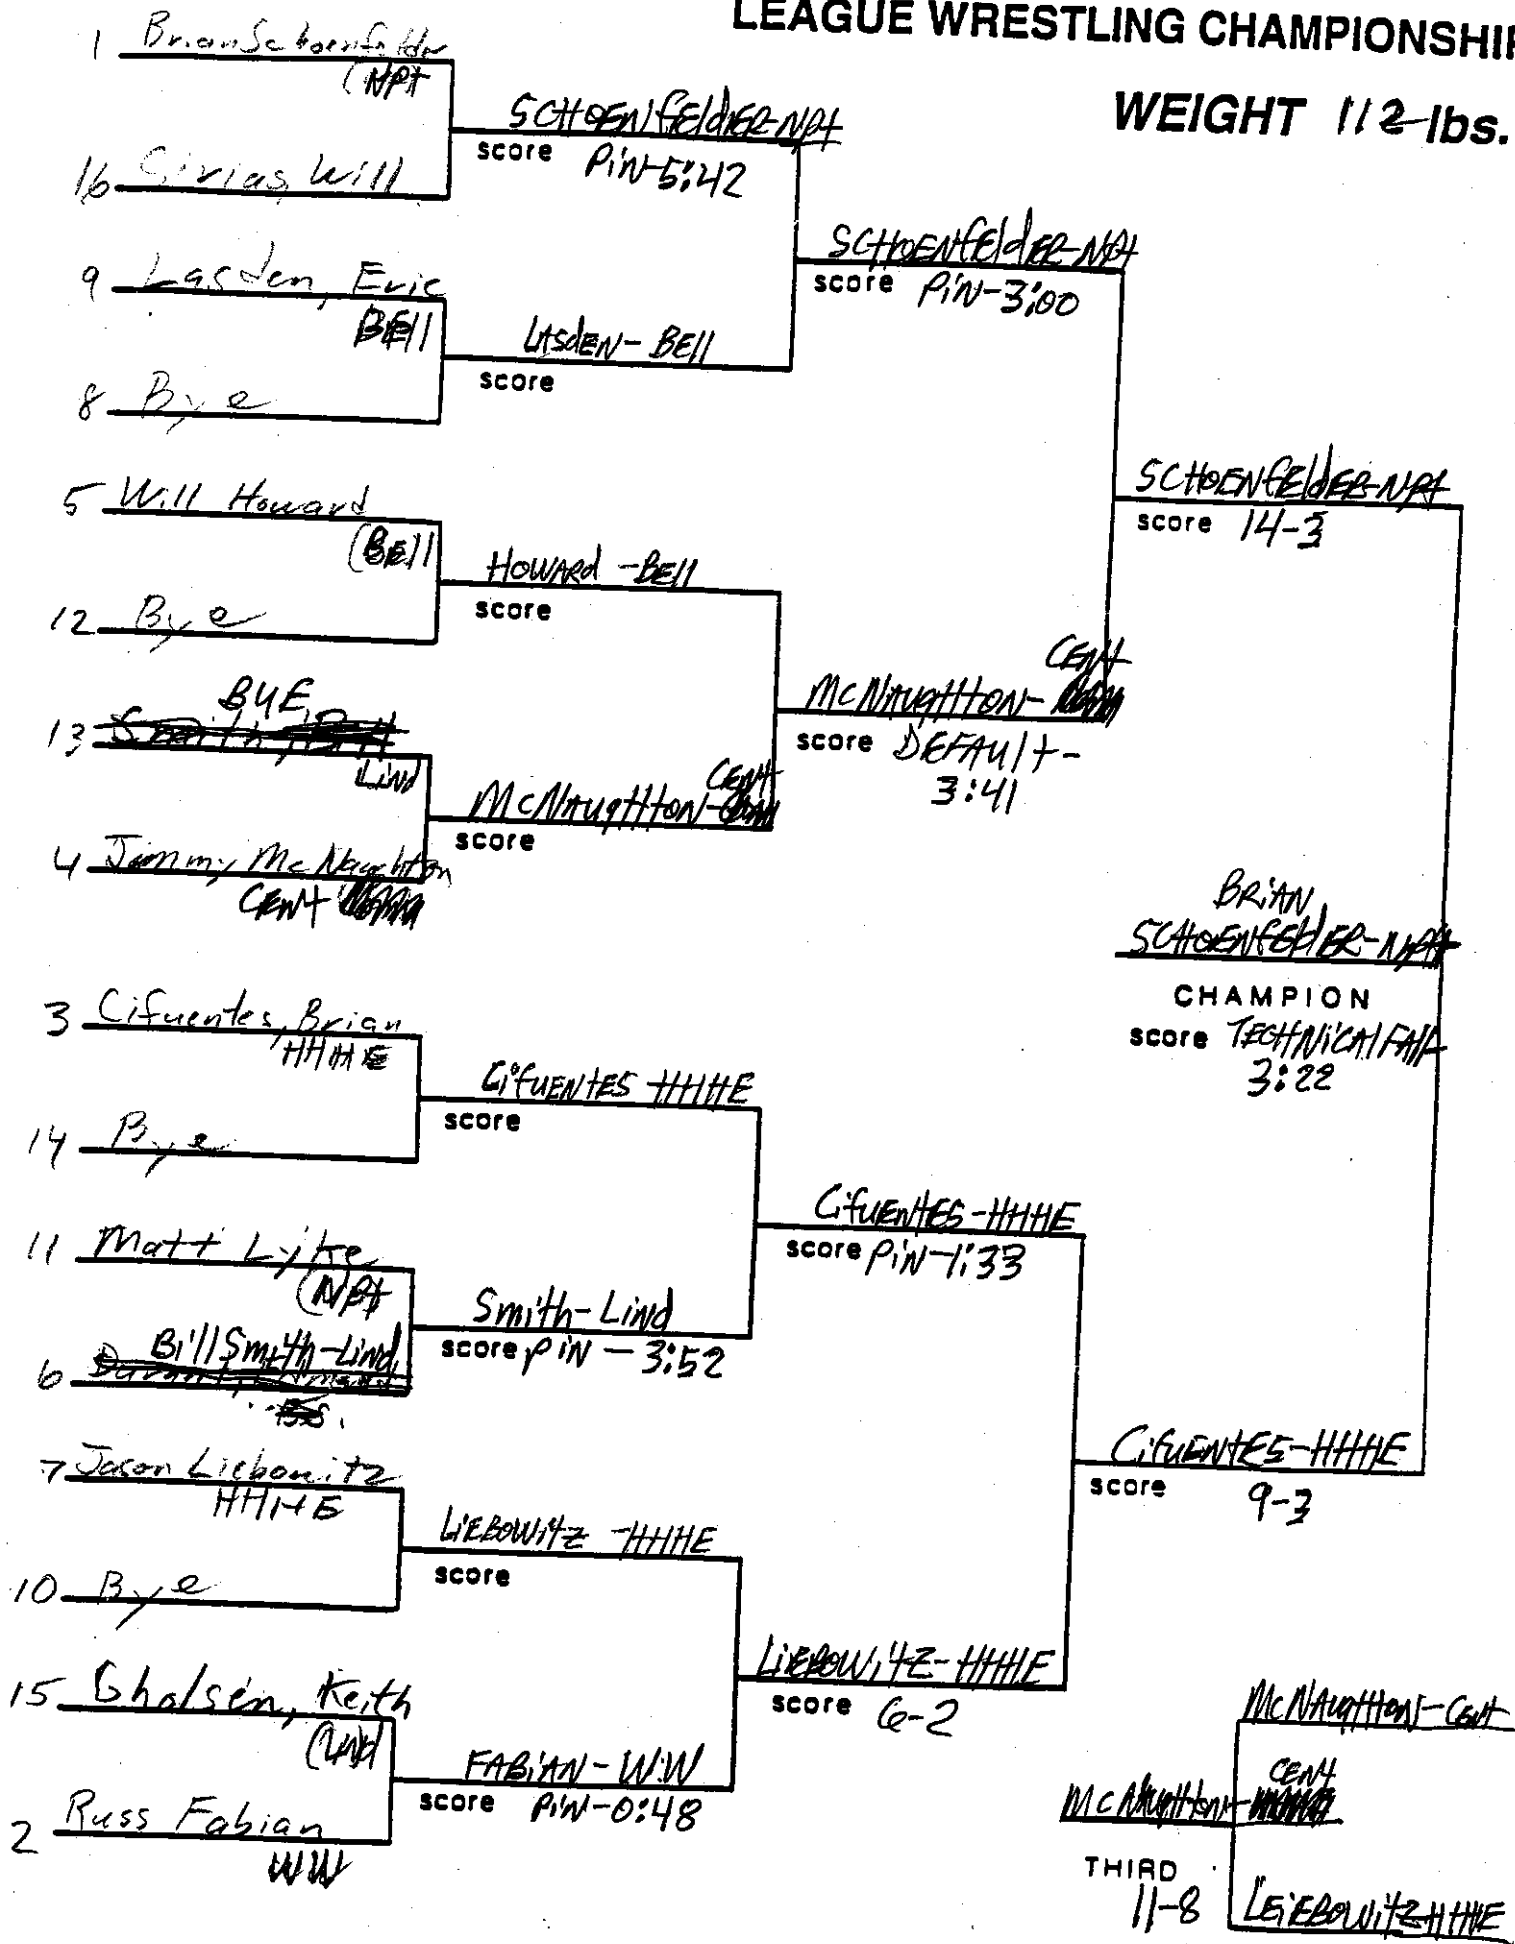

SECTION A
LEAGUE WRESTLING CHAMPIONSHIP

WEIGHT 112-lbs.