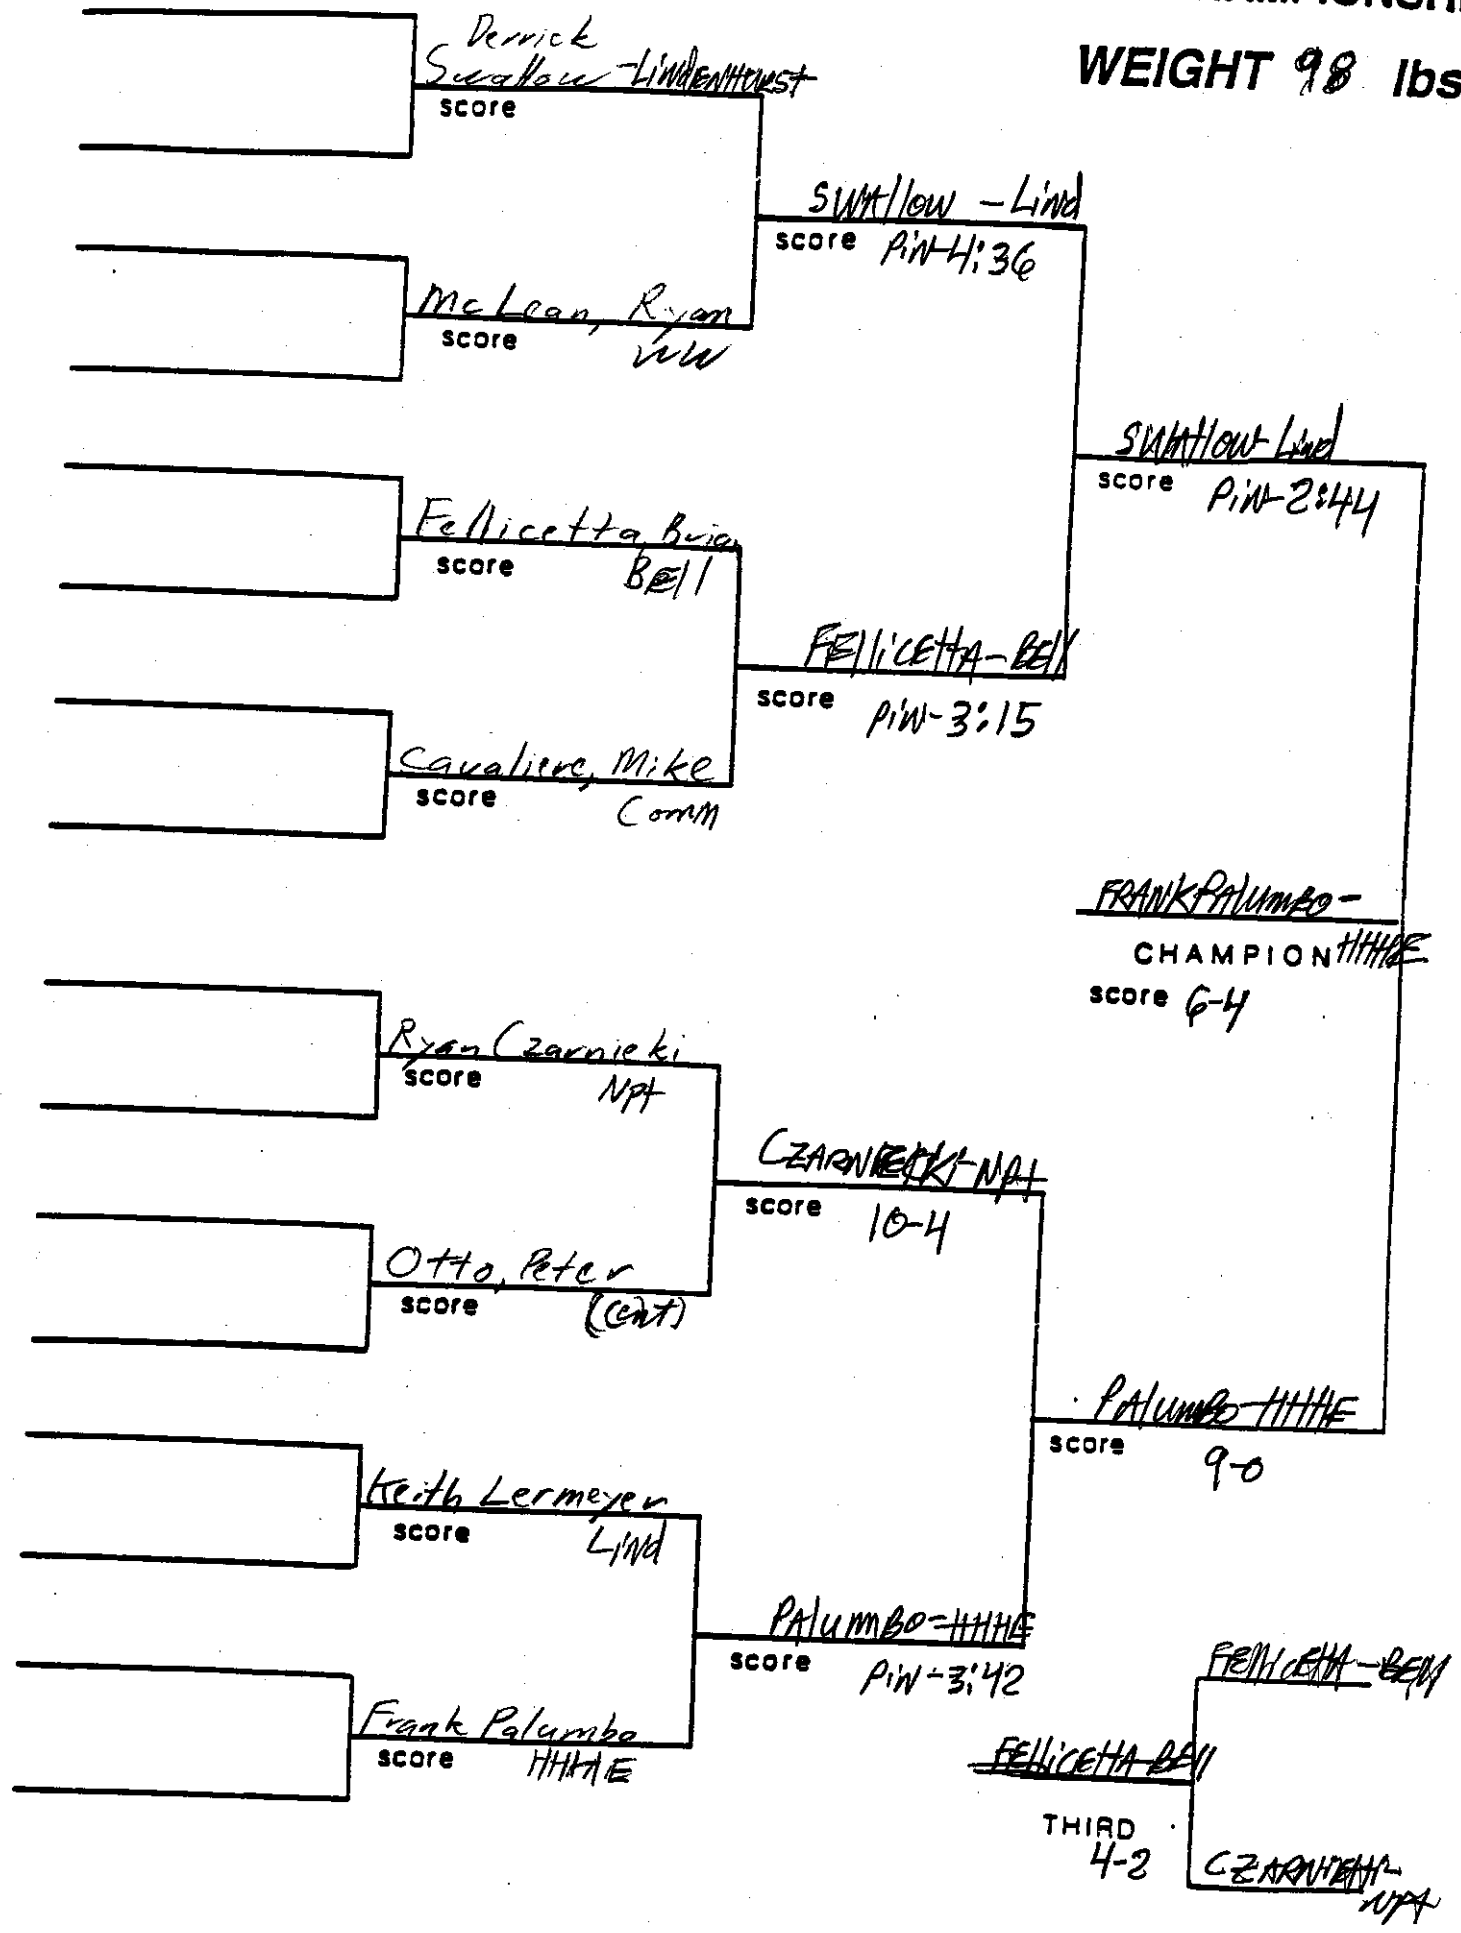

SECTION XI  
LEAGUE WRESTLING CHAMPIONSHIP  
II

WEIGHT 91 lbs.

LEAGUE WRESTLING CHAMPIONSHIP

WEIGHT 98 lbs.

Derrick Swallow-Lindenhurst  
score

McLean, Ryan  
score

Fellicetta Brian  
score

Cavaliere, Mike  
score