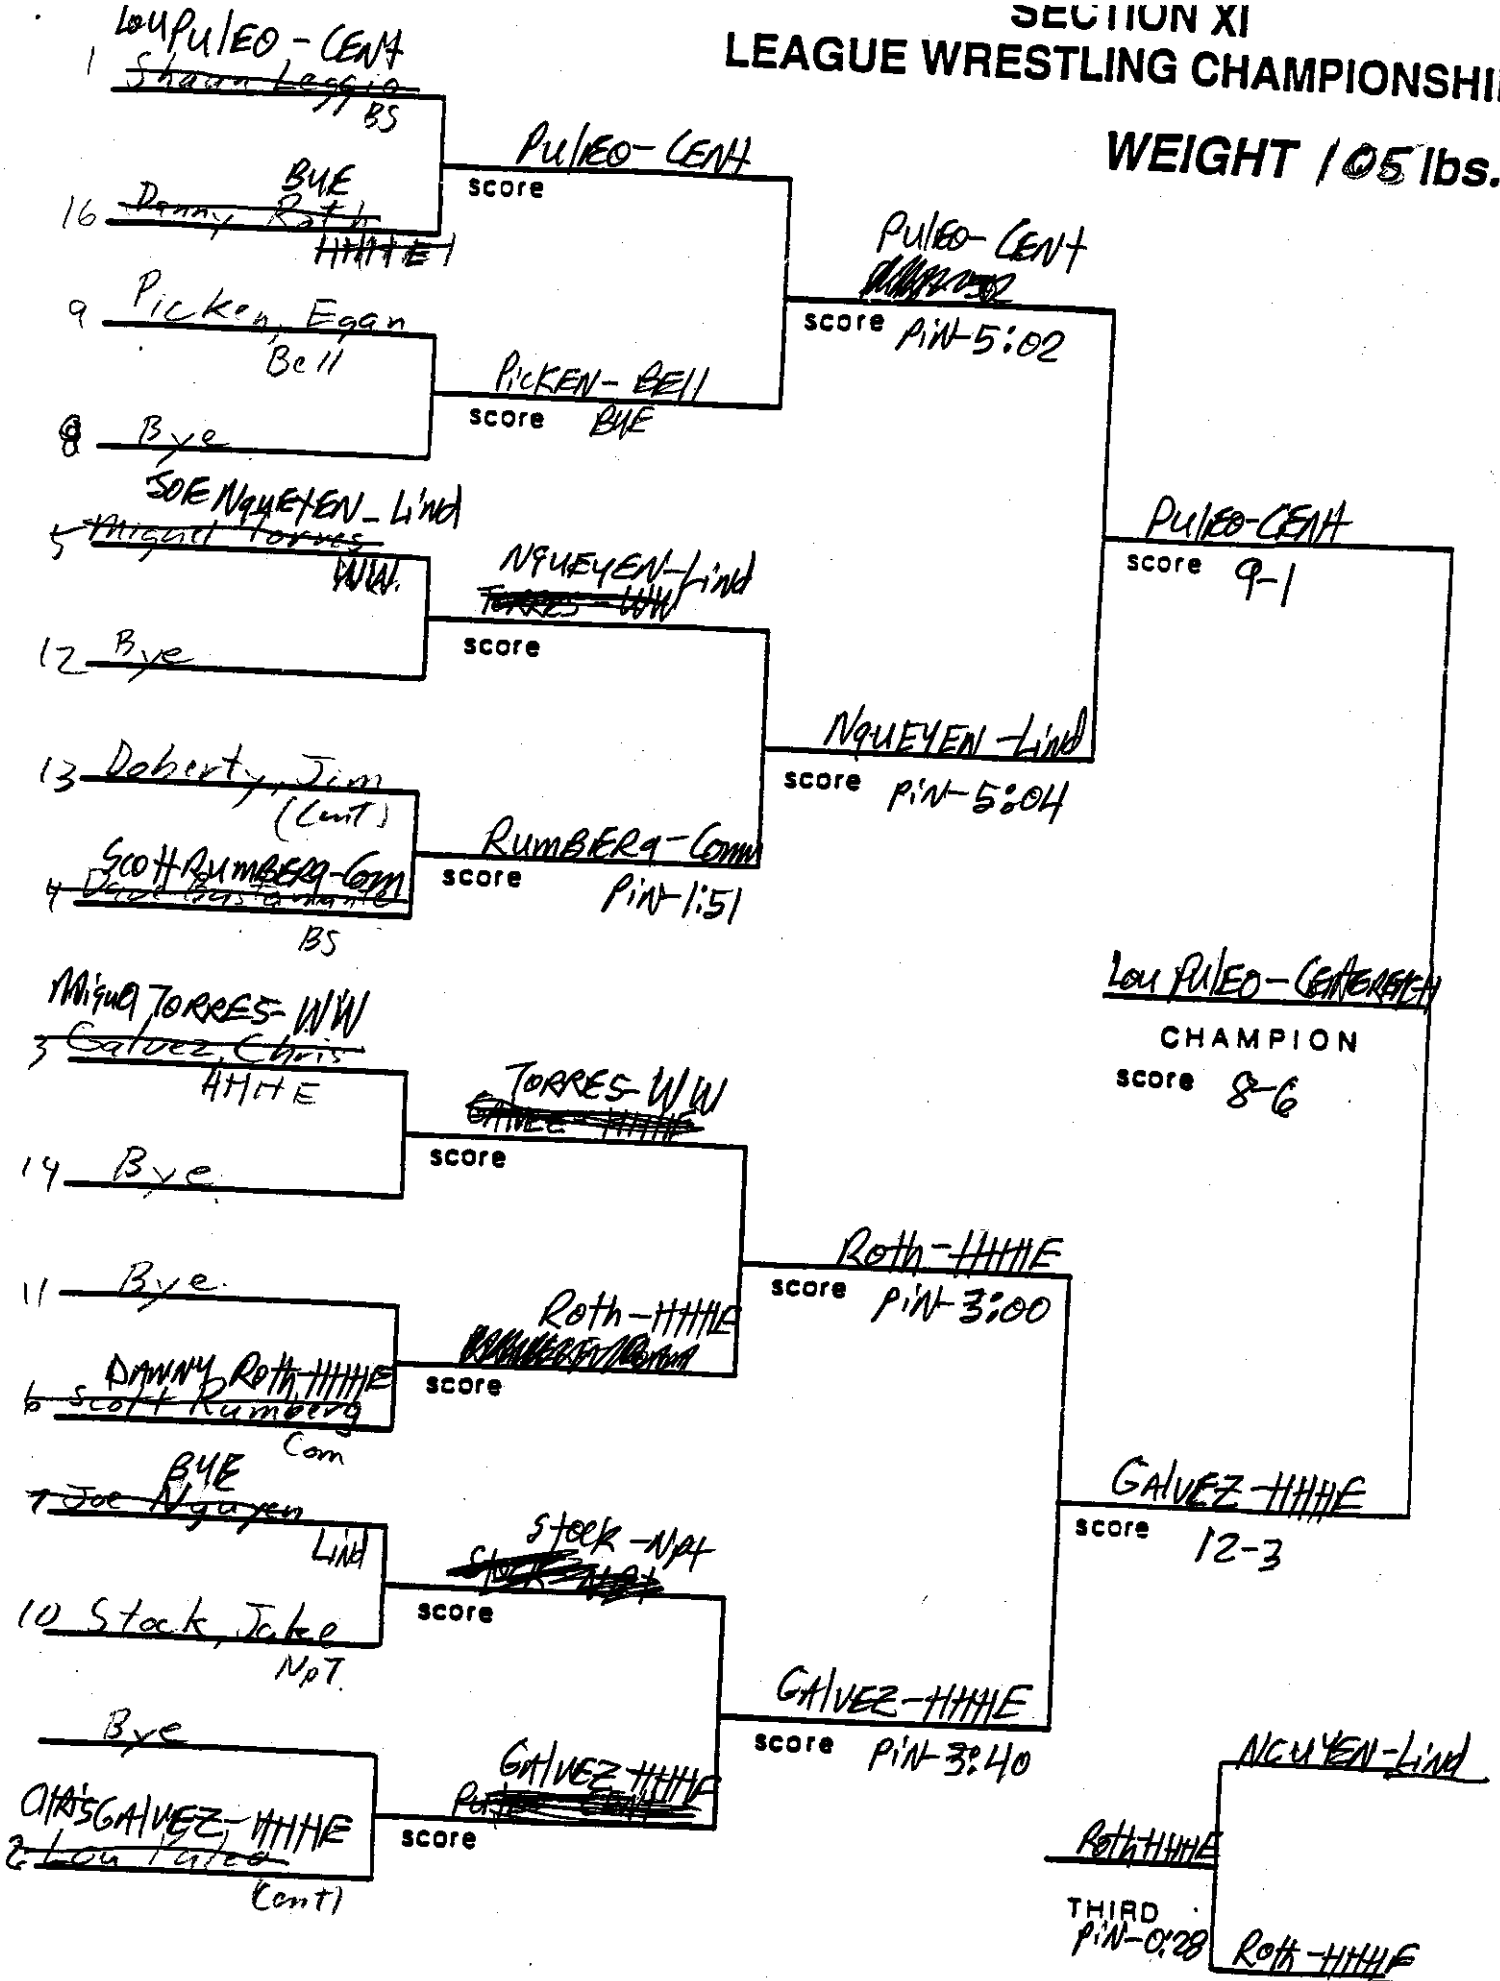

Swallow-Lind  
score Pin-2:44

FRANK PALUMBO -  
CHAMPION HHHE  
score 6-4

PALUMBO-HHHE  
score 9-0

FELICETTA-BELL  
CZARNIEKI-NPT

THIRD  
4-2

SECTION XI  
LEAGUE WRESTLING CHAMPIONSHIP

WEIGHT 105 lbs.

SECTION A  
LEAGUE WRESTLING CHAMPIONSHIP