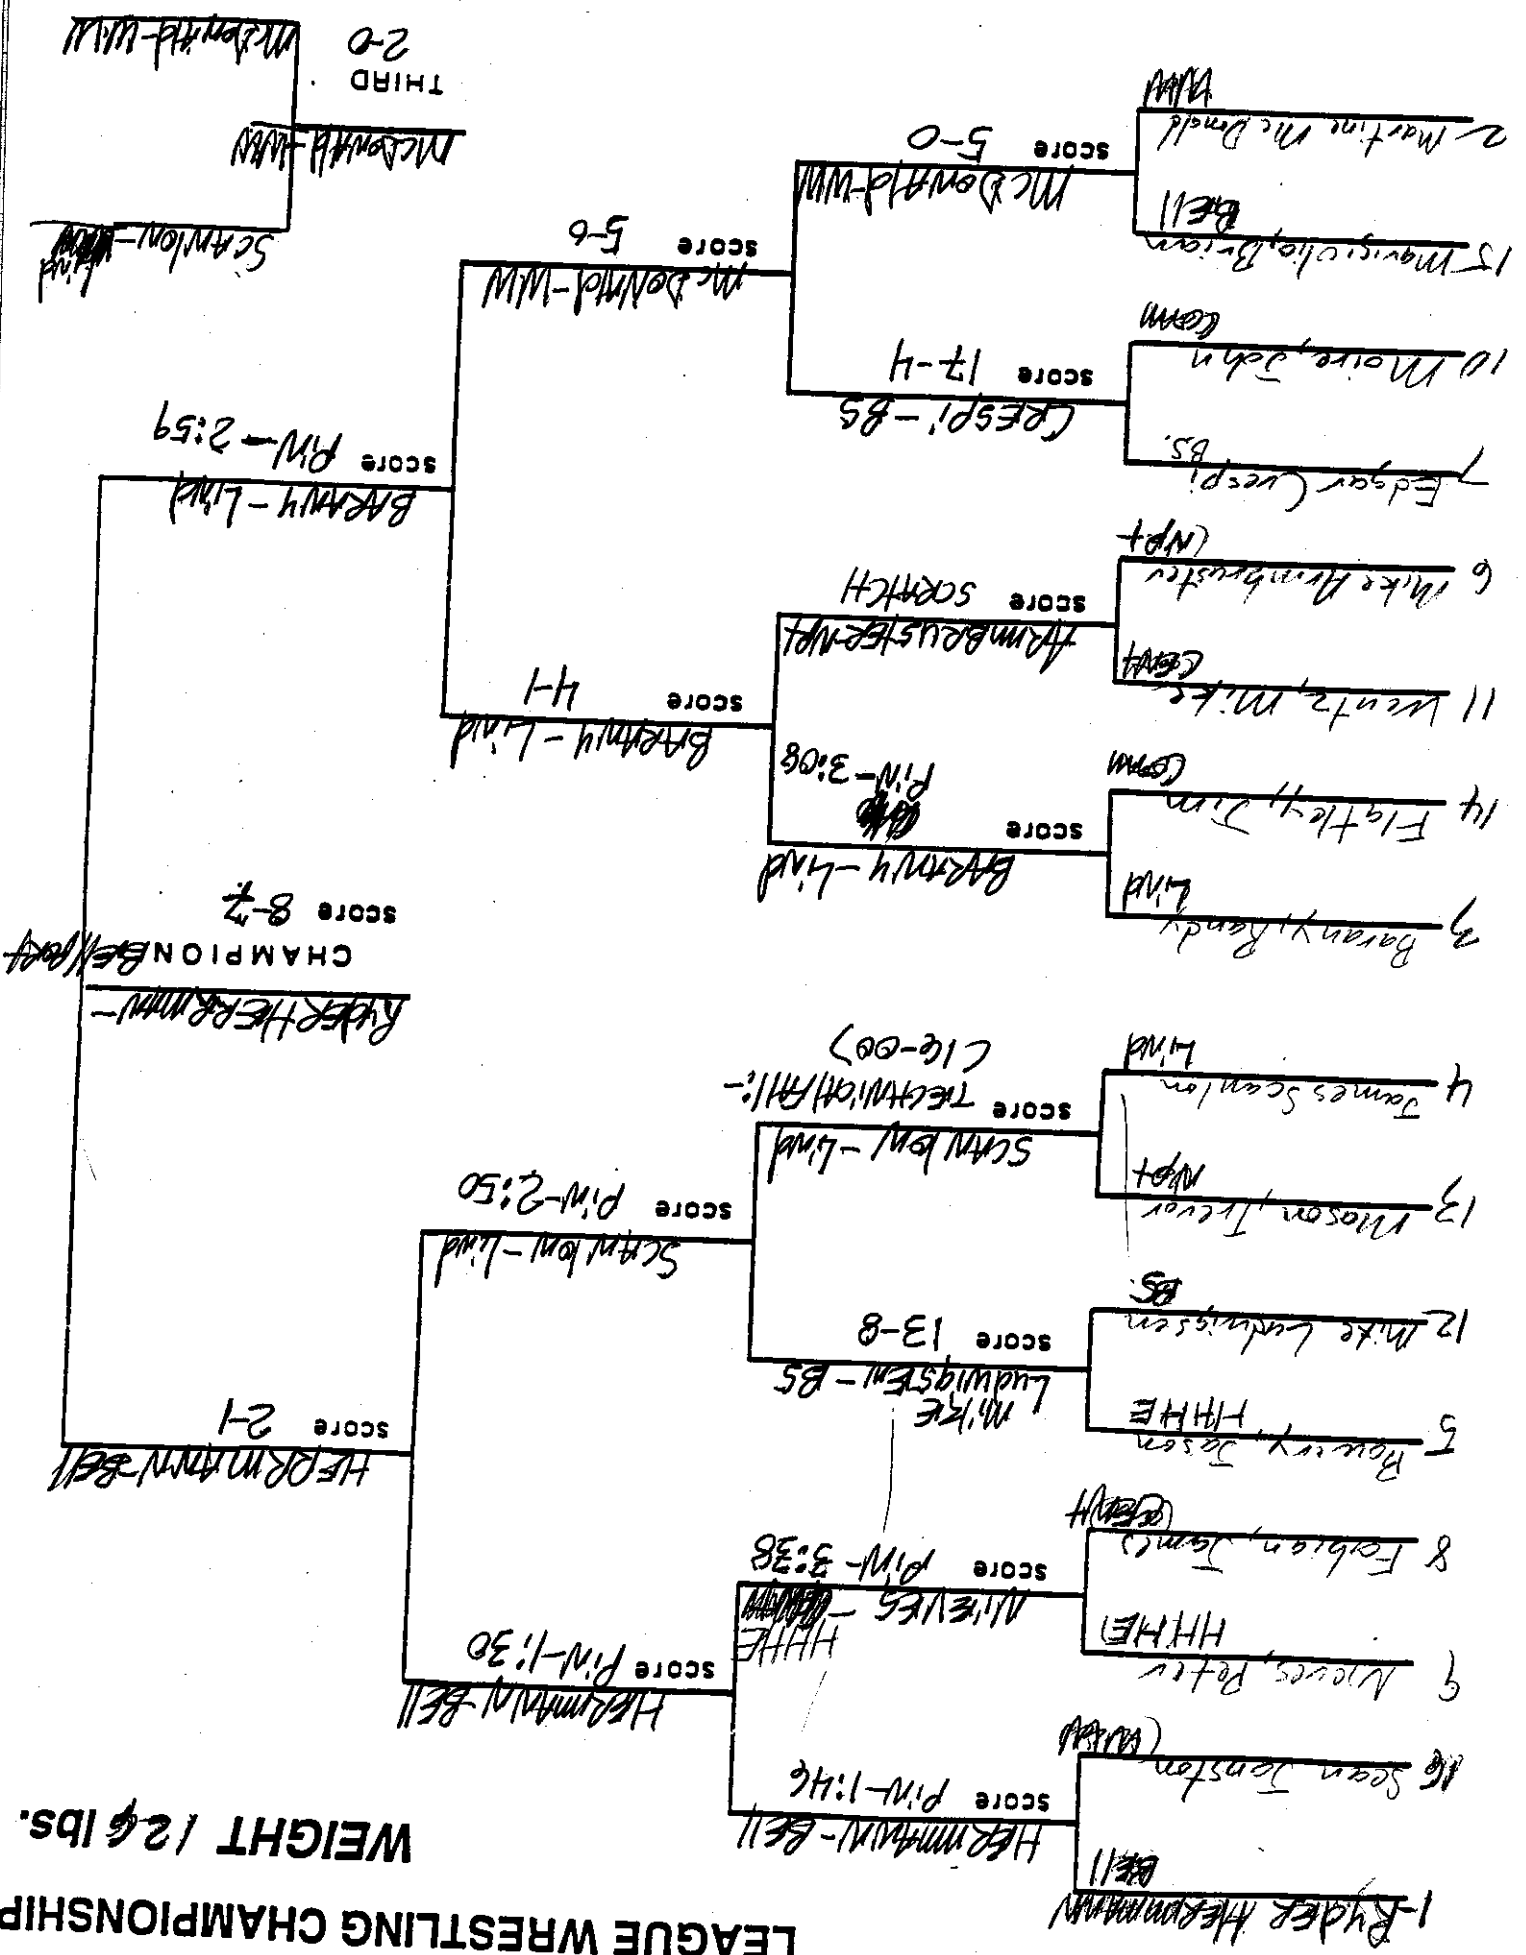

WEIGHT 112-lbs.

SECTION XI  
LEAGUE WRESTLING CHAMPIONSHIP

WEIGHT 126 lbs.

SECTION A  
LEAGUE WRESTLING CHAMPIONSHIP  
II

WEIGHT 132 lbs.

SECTION XI  
LEAGUE WRESTLING CHAMPIONSHIP

WEIGHT 138 lbs.

SECTION XI  
LEAGUE WRESTLING CHAMPIONSHIP