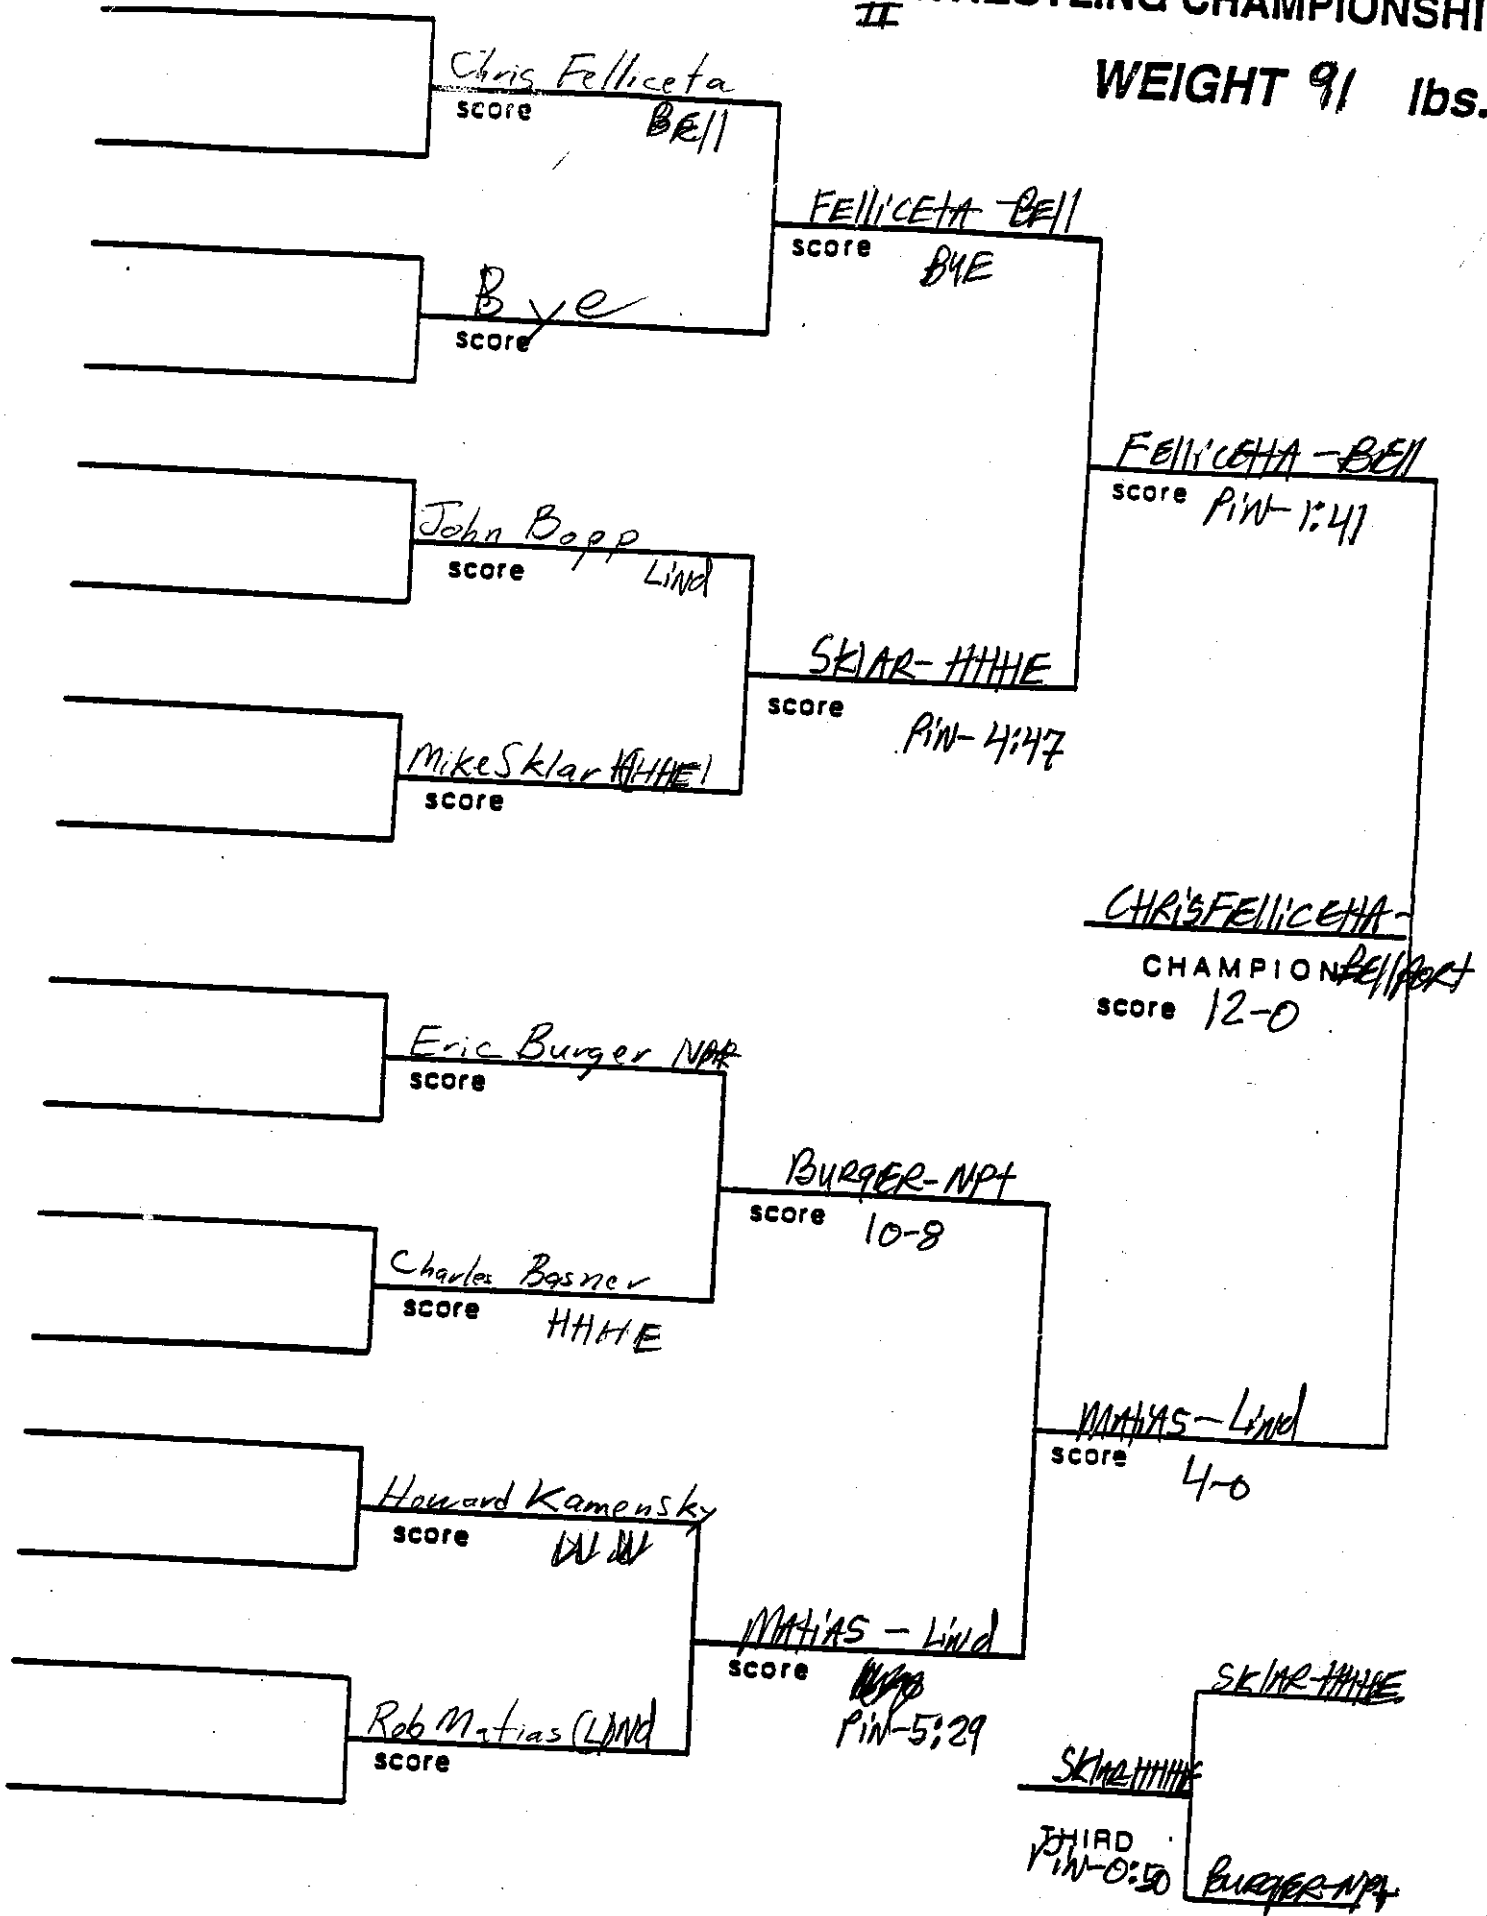

SECTION XI  
LEAGUE WRESTLING CHAMPIONSHIP  
II

WEIGHT 91 lbs.

LEAGUE WRESTLING CHAMPIONSHIP

WEIGHT 98 lbs.

Derrick Swallow-Lindenhurst  
score

McLean, Ryan  
score

Fellicetta Brian  
score

Cavaliere, Mike  
score