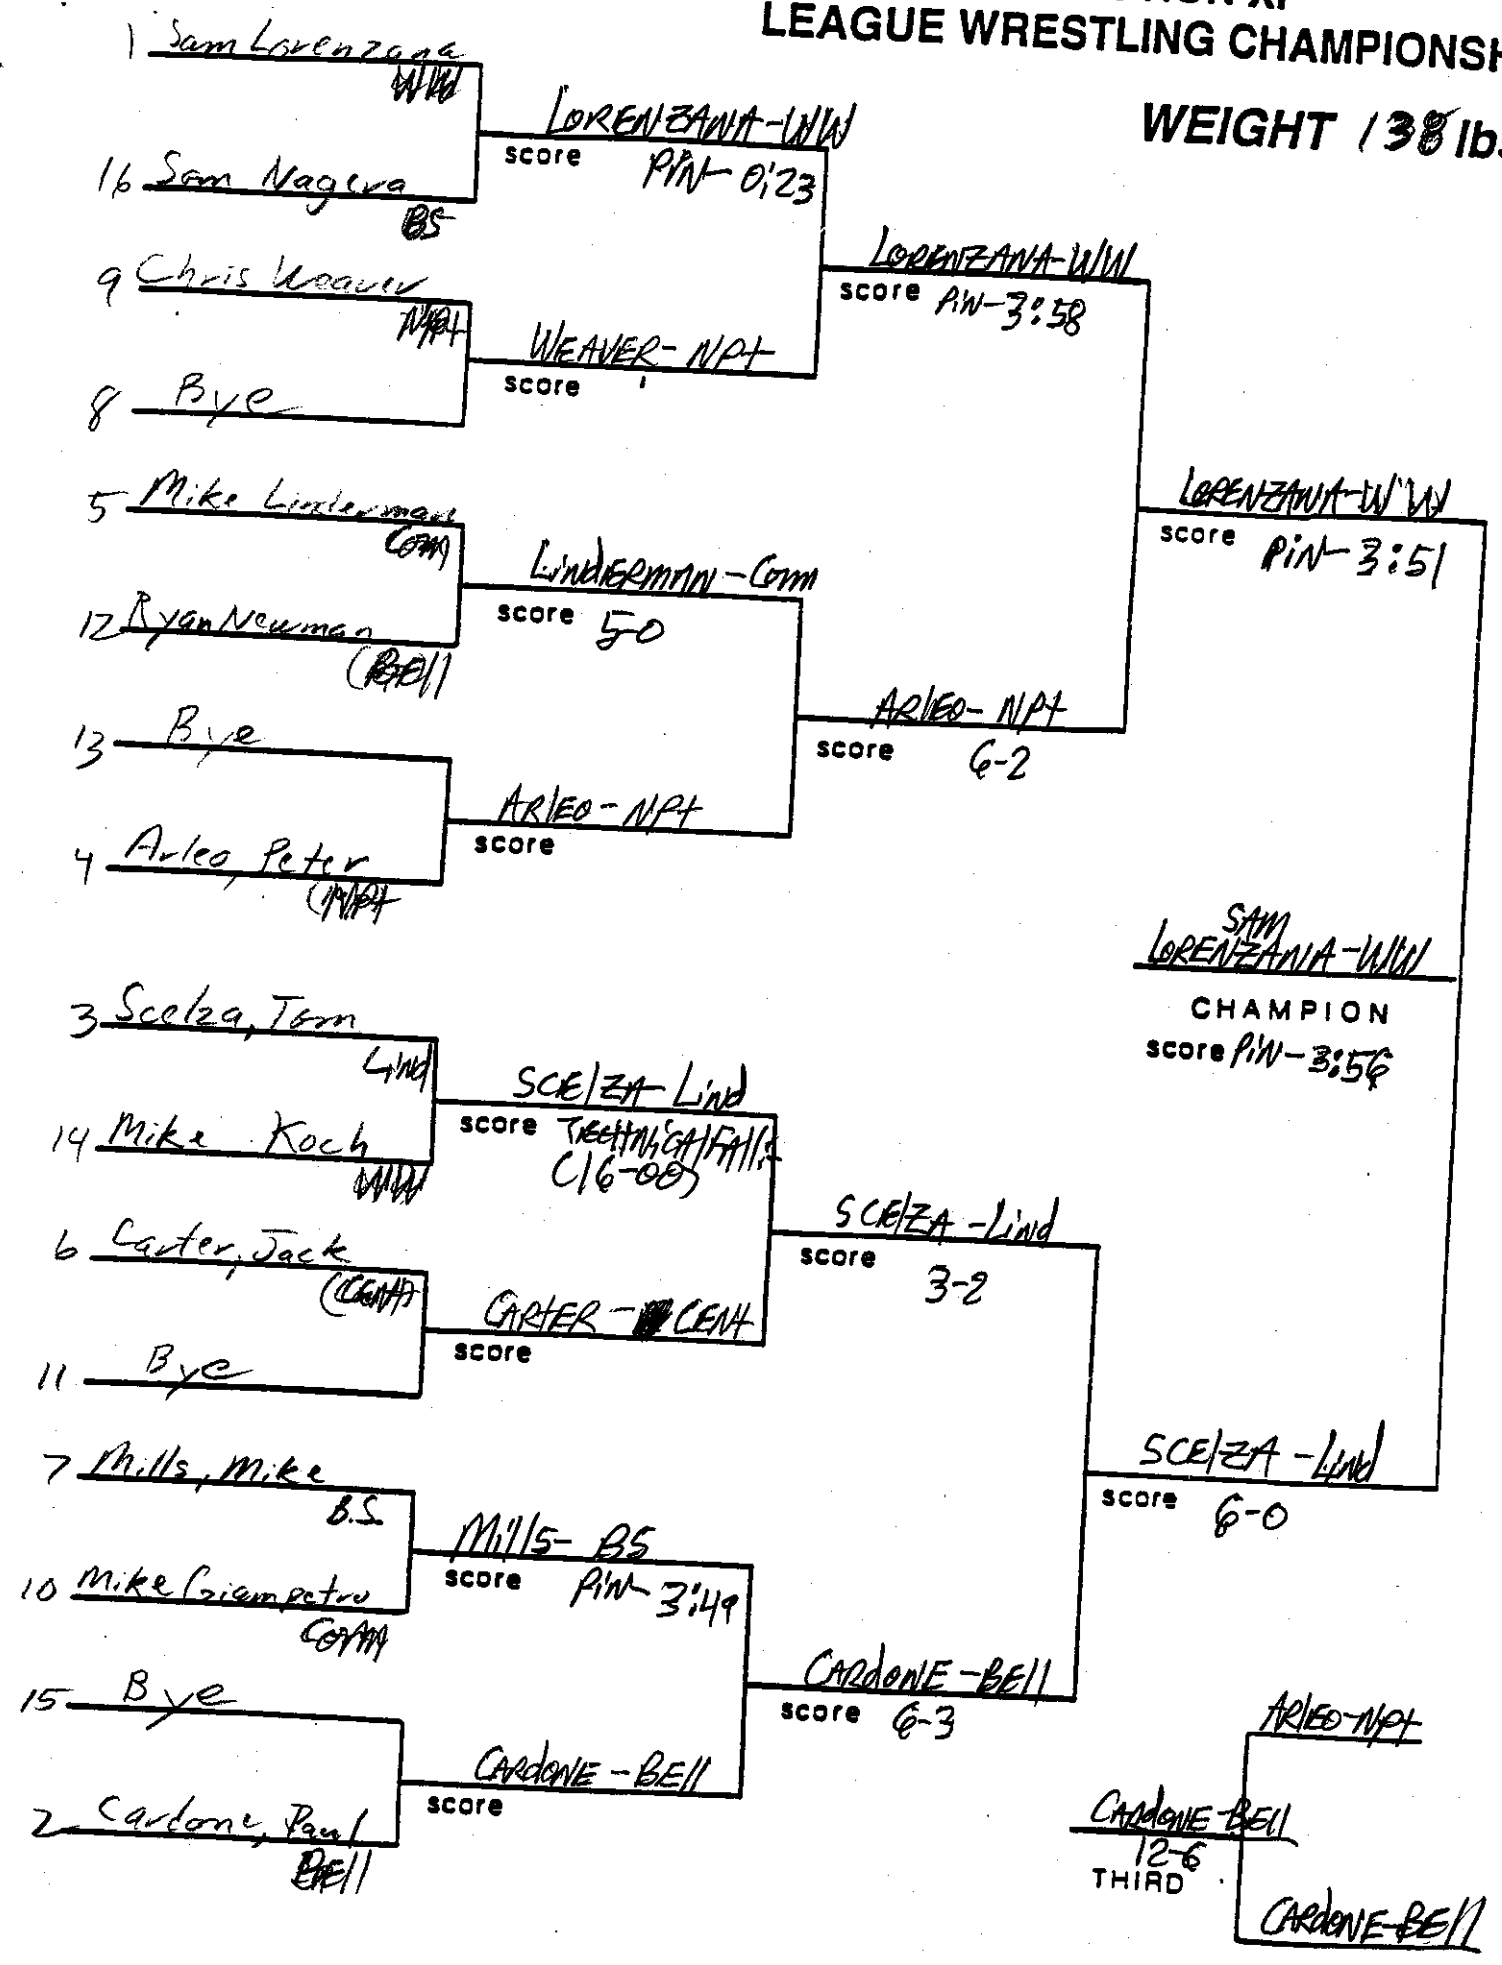

WEIGHT 112-lbs.

SECTION XI  
LEAGUE WRESTLING CHAMPIONSHIP

WEIGHT 126 lbs.

SECTION A  
LEAGUE WRESTLING CHAMPIONSHIP  
II

WEIGHT 132 lbs.

SECTION XI  
LEAGUE WRESTLING CHAMPIONSHIP

WEIGHT 138 lbs.

SECTION XI  
LEAGUE WRESTLING CHAMPIONSHIP