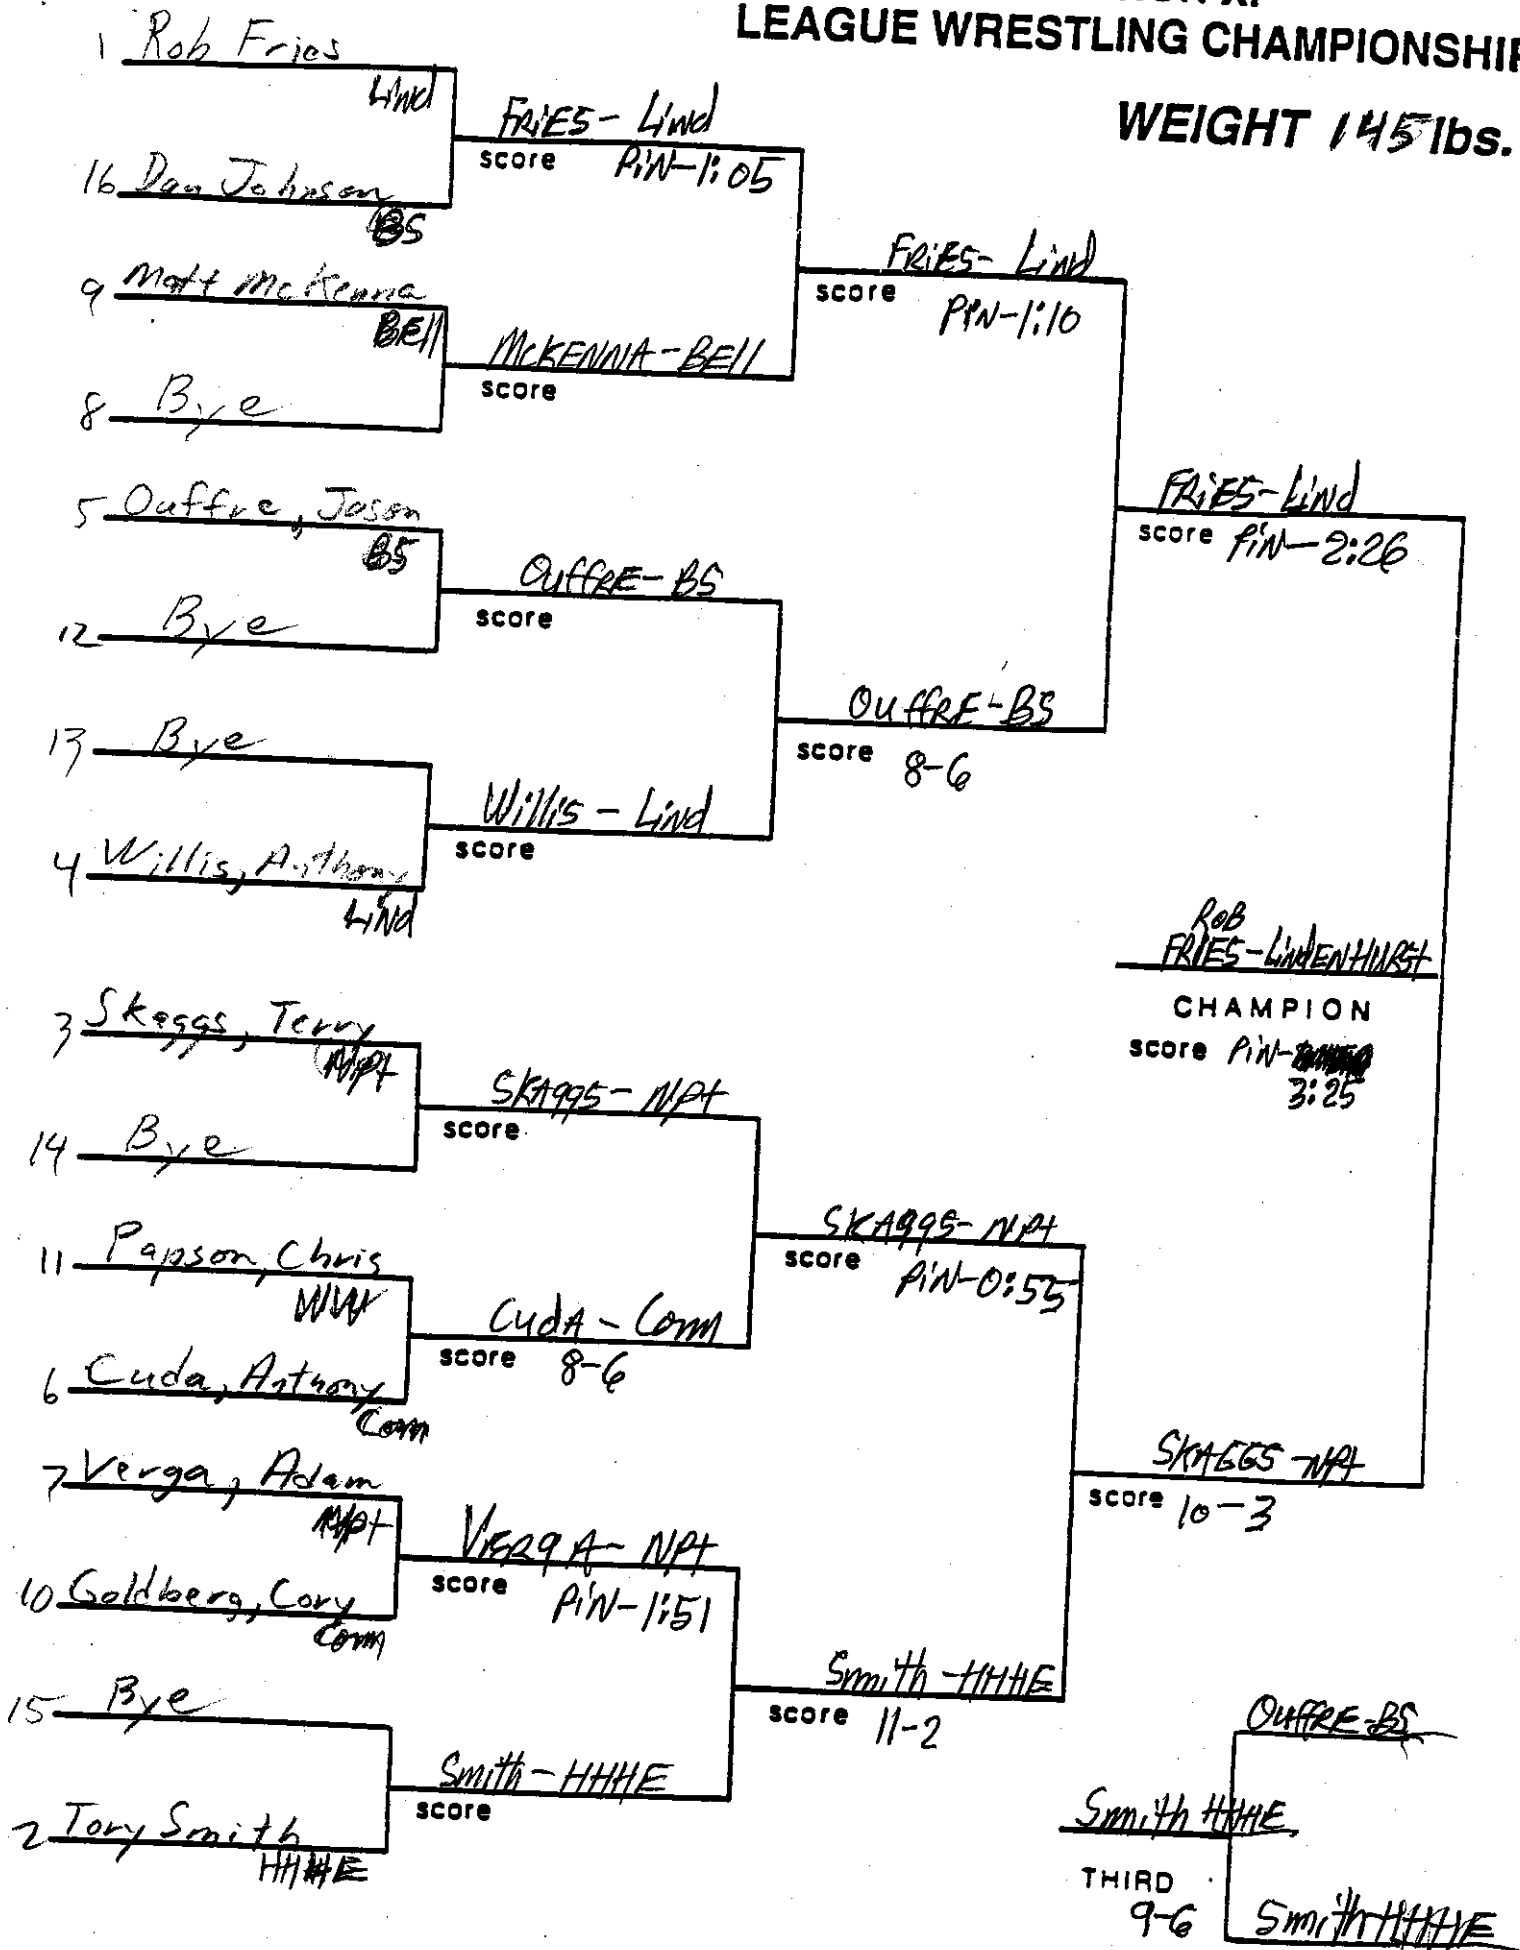

SECTION XI
LEAGUE WRESTLING CHAMPIONSHIP

WEIGHT 145 lbs.