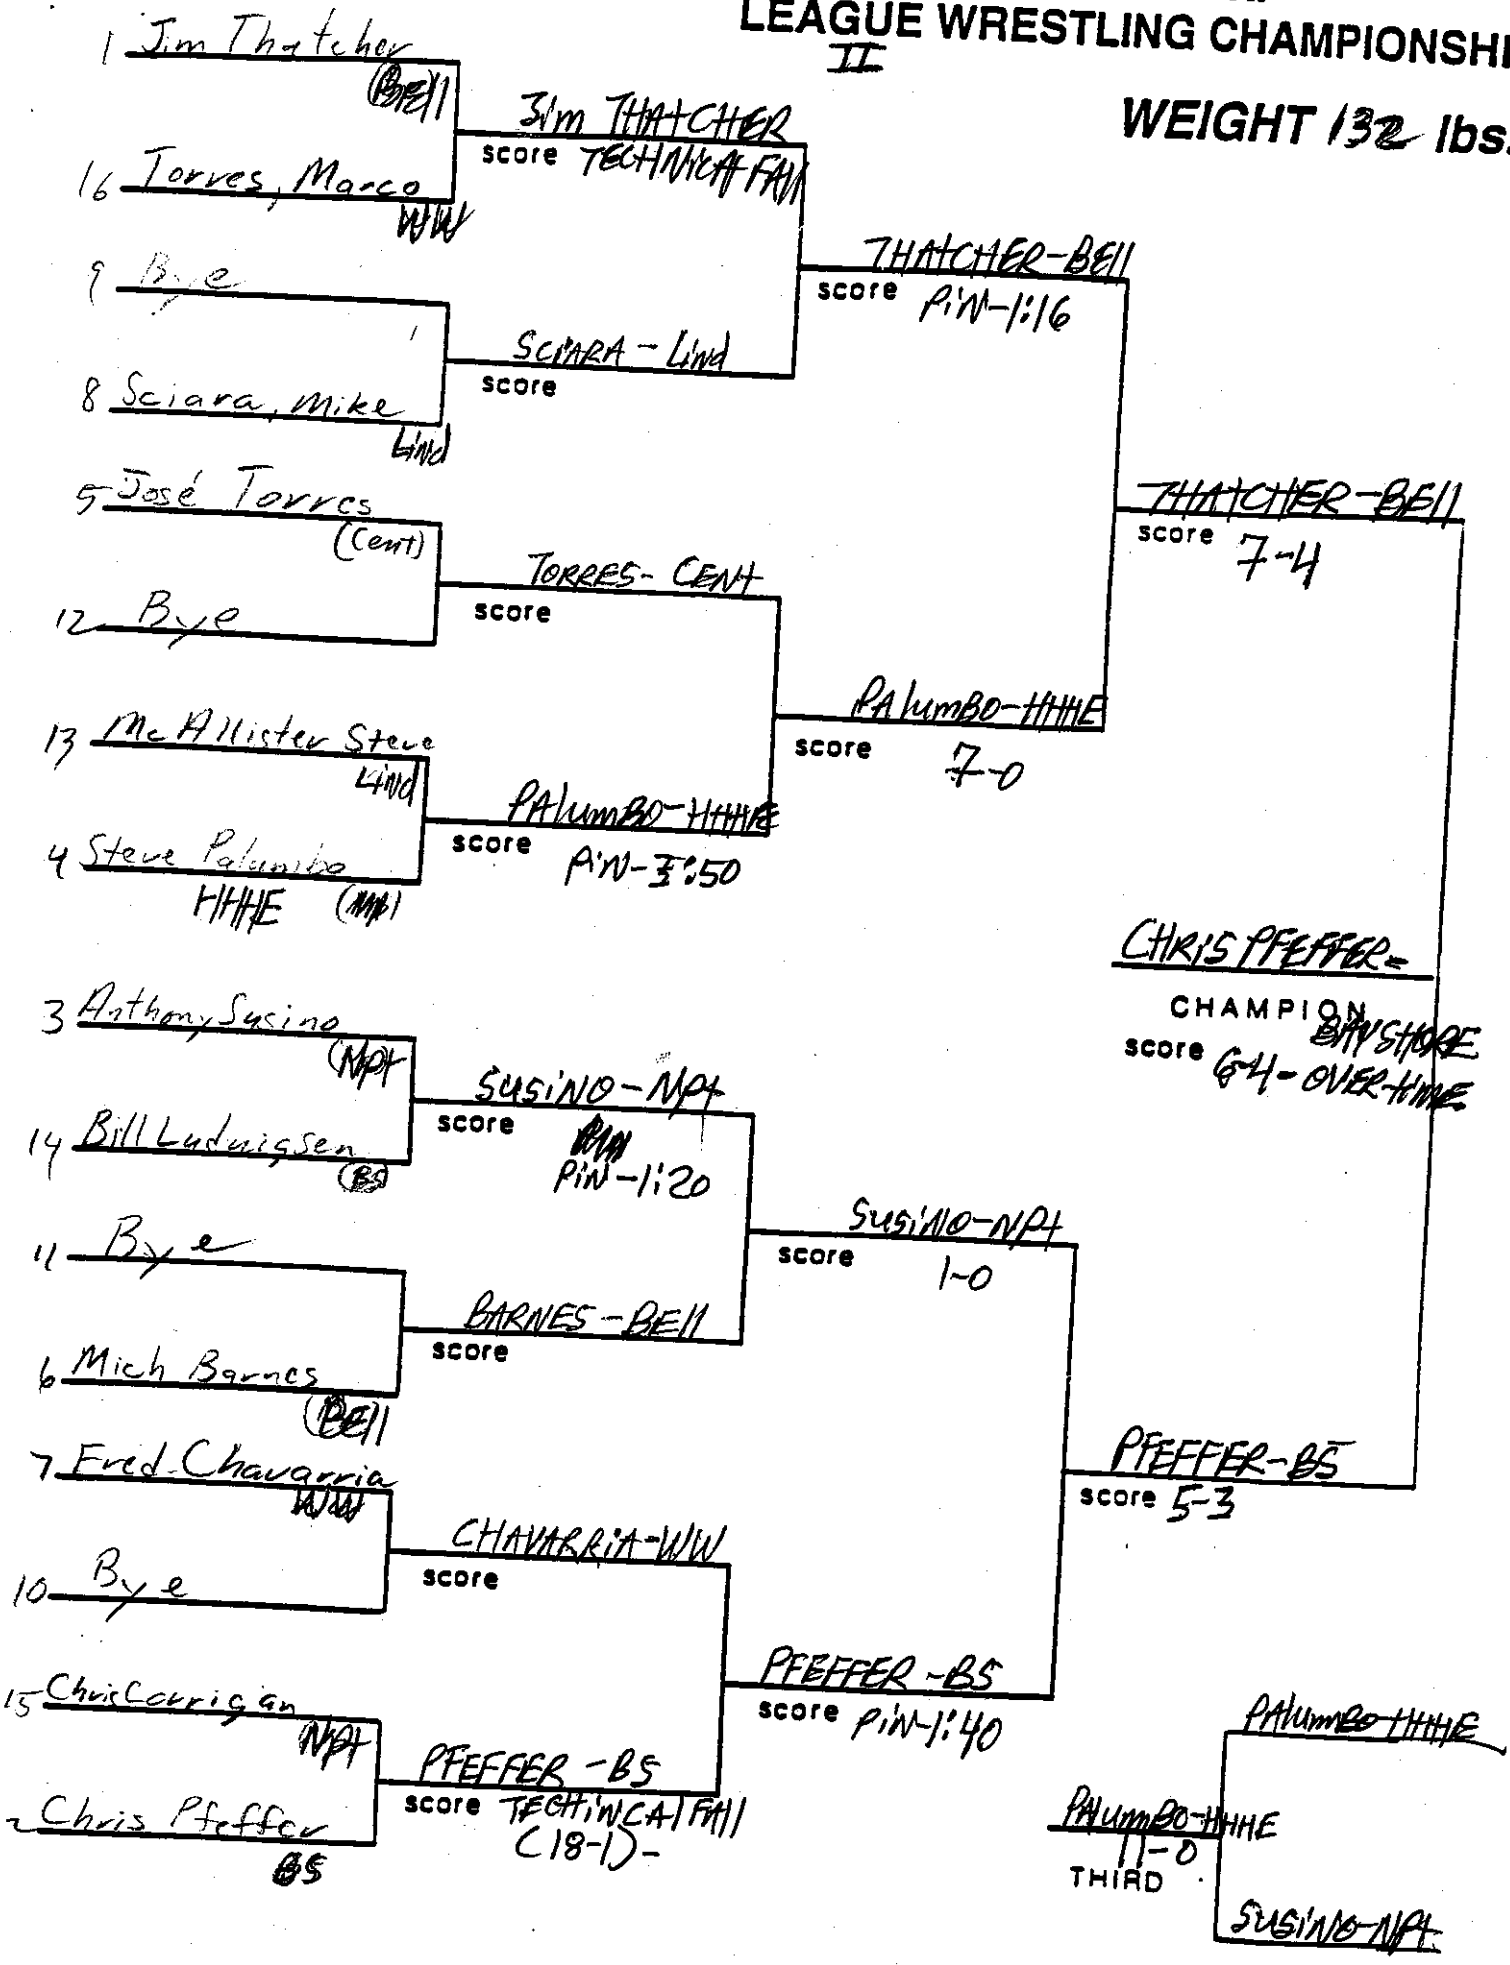

WEIGHT 112-lbs.

SECTION XI  
LEAGUE WRESTLING CHAMPIONSHIP

WEIGHT 126 lbs.

SECTION A  
LEAGUE WRESTLING CHAMPIONSHIP  
II

WEIGHT 132 lbs.

SECTION XI  
LEAGUE WRESTLING CHAMPIONSHIP

WEIGHT 138 lbs.

SECTION XI  
LEAGUE WRESTLING CHAMPIONSHIP