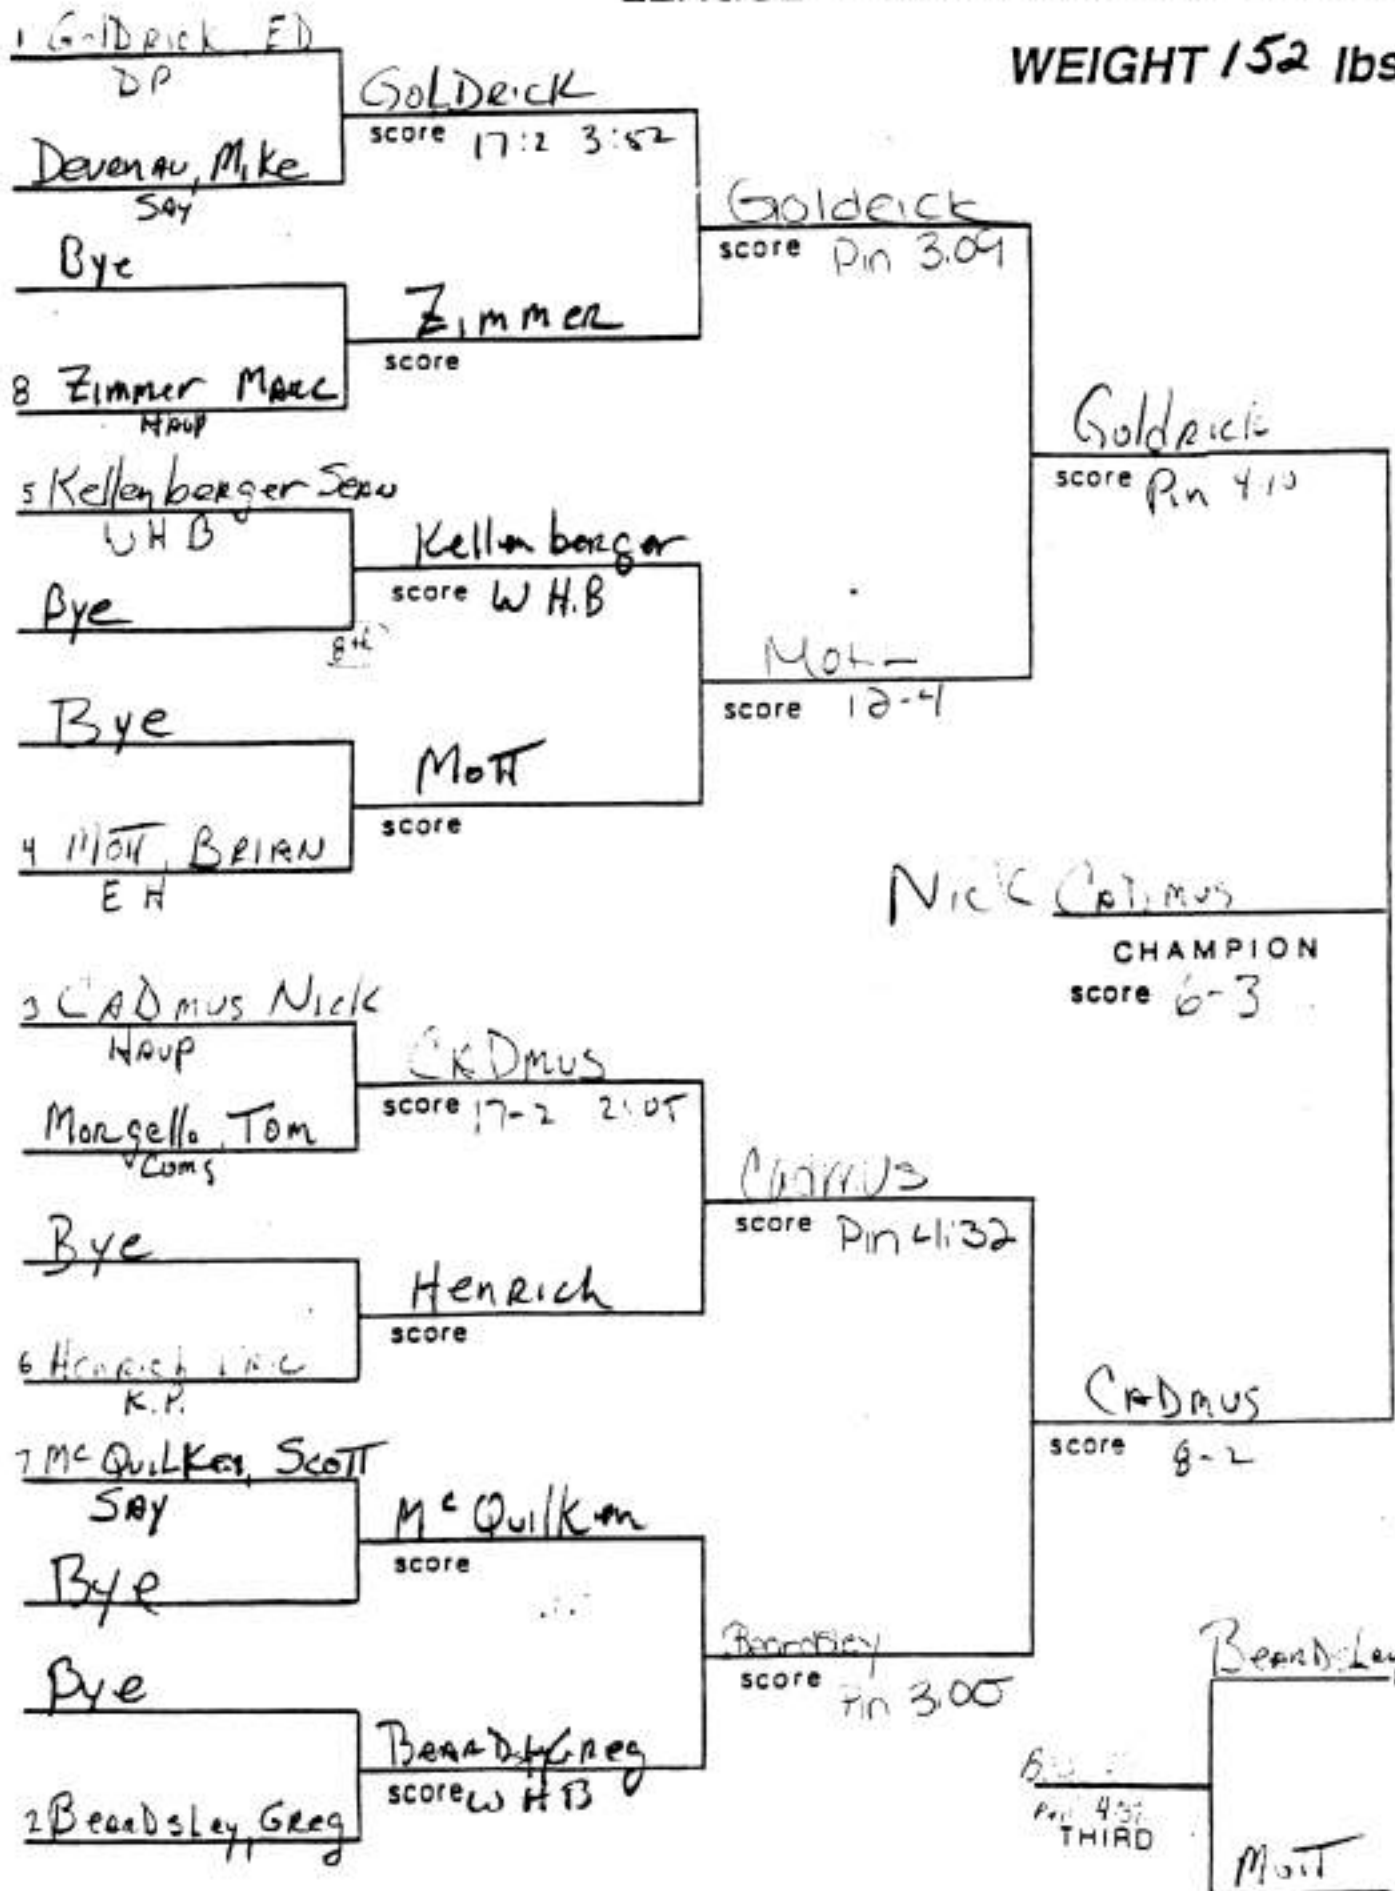

SECTION XI
LEAGUE WRESTLING CHAMPIONSHIP

WEIGHT 152 lbs.