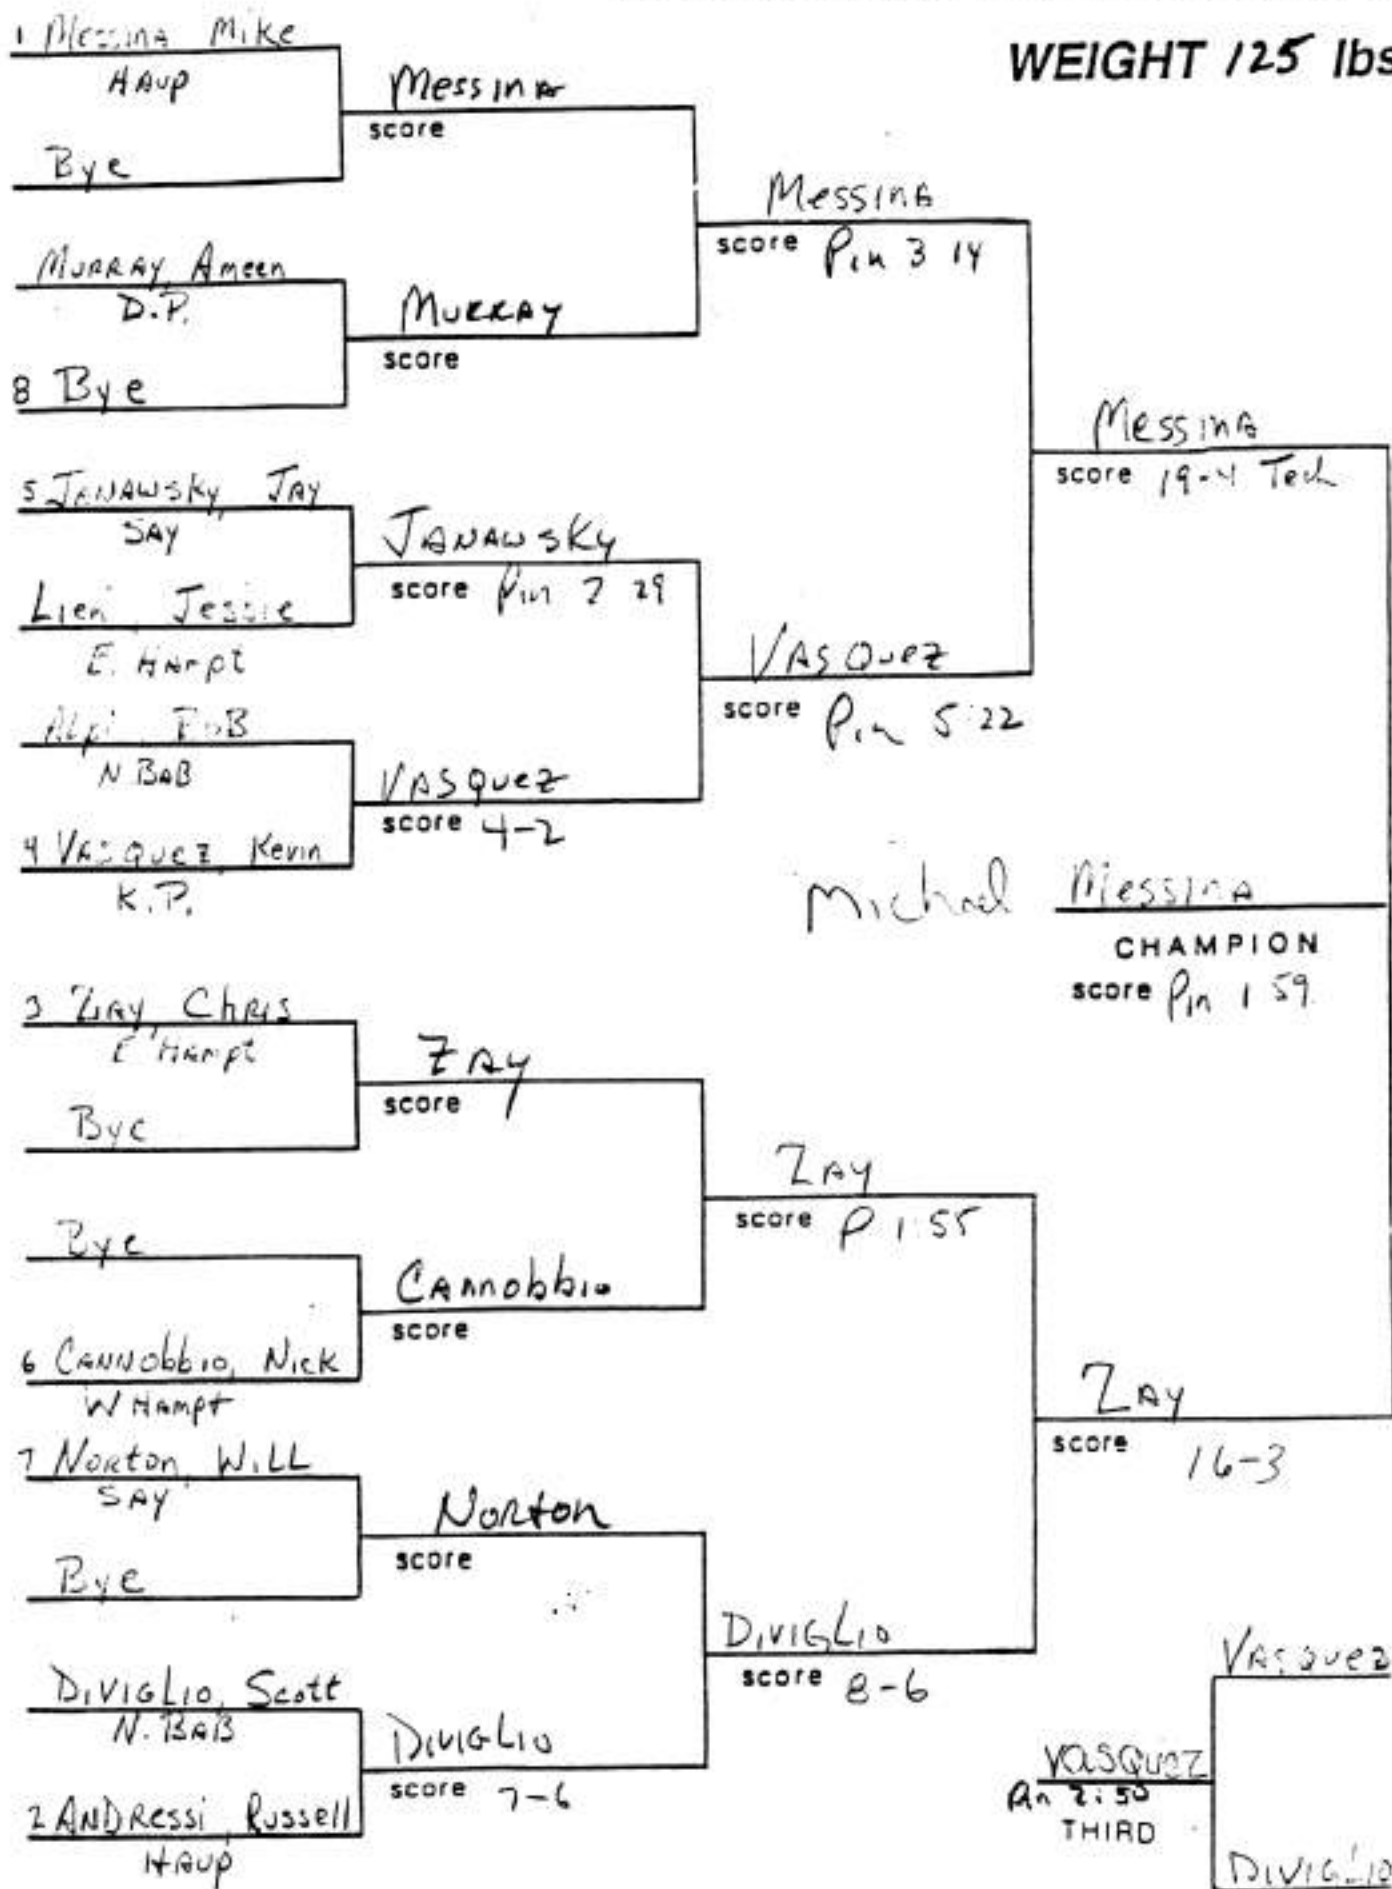

LEAGUE WRESTLING CHAMPIONSHIP

WEIGHT 1/2 lbs.

LEAGUE WRESTLING CHAMPIONSHIP

WEIGHT 125 lbs.

SECTION XI
LEAGUE WRESTLING CHAMPIONSHIP

WEIGHT / 130 lbs.

LEAGUE WRESTLING CHAMPIONSHIP

WEIGHT 135 lbs.