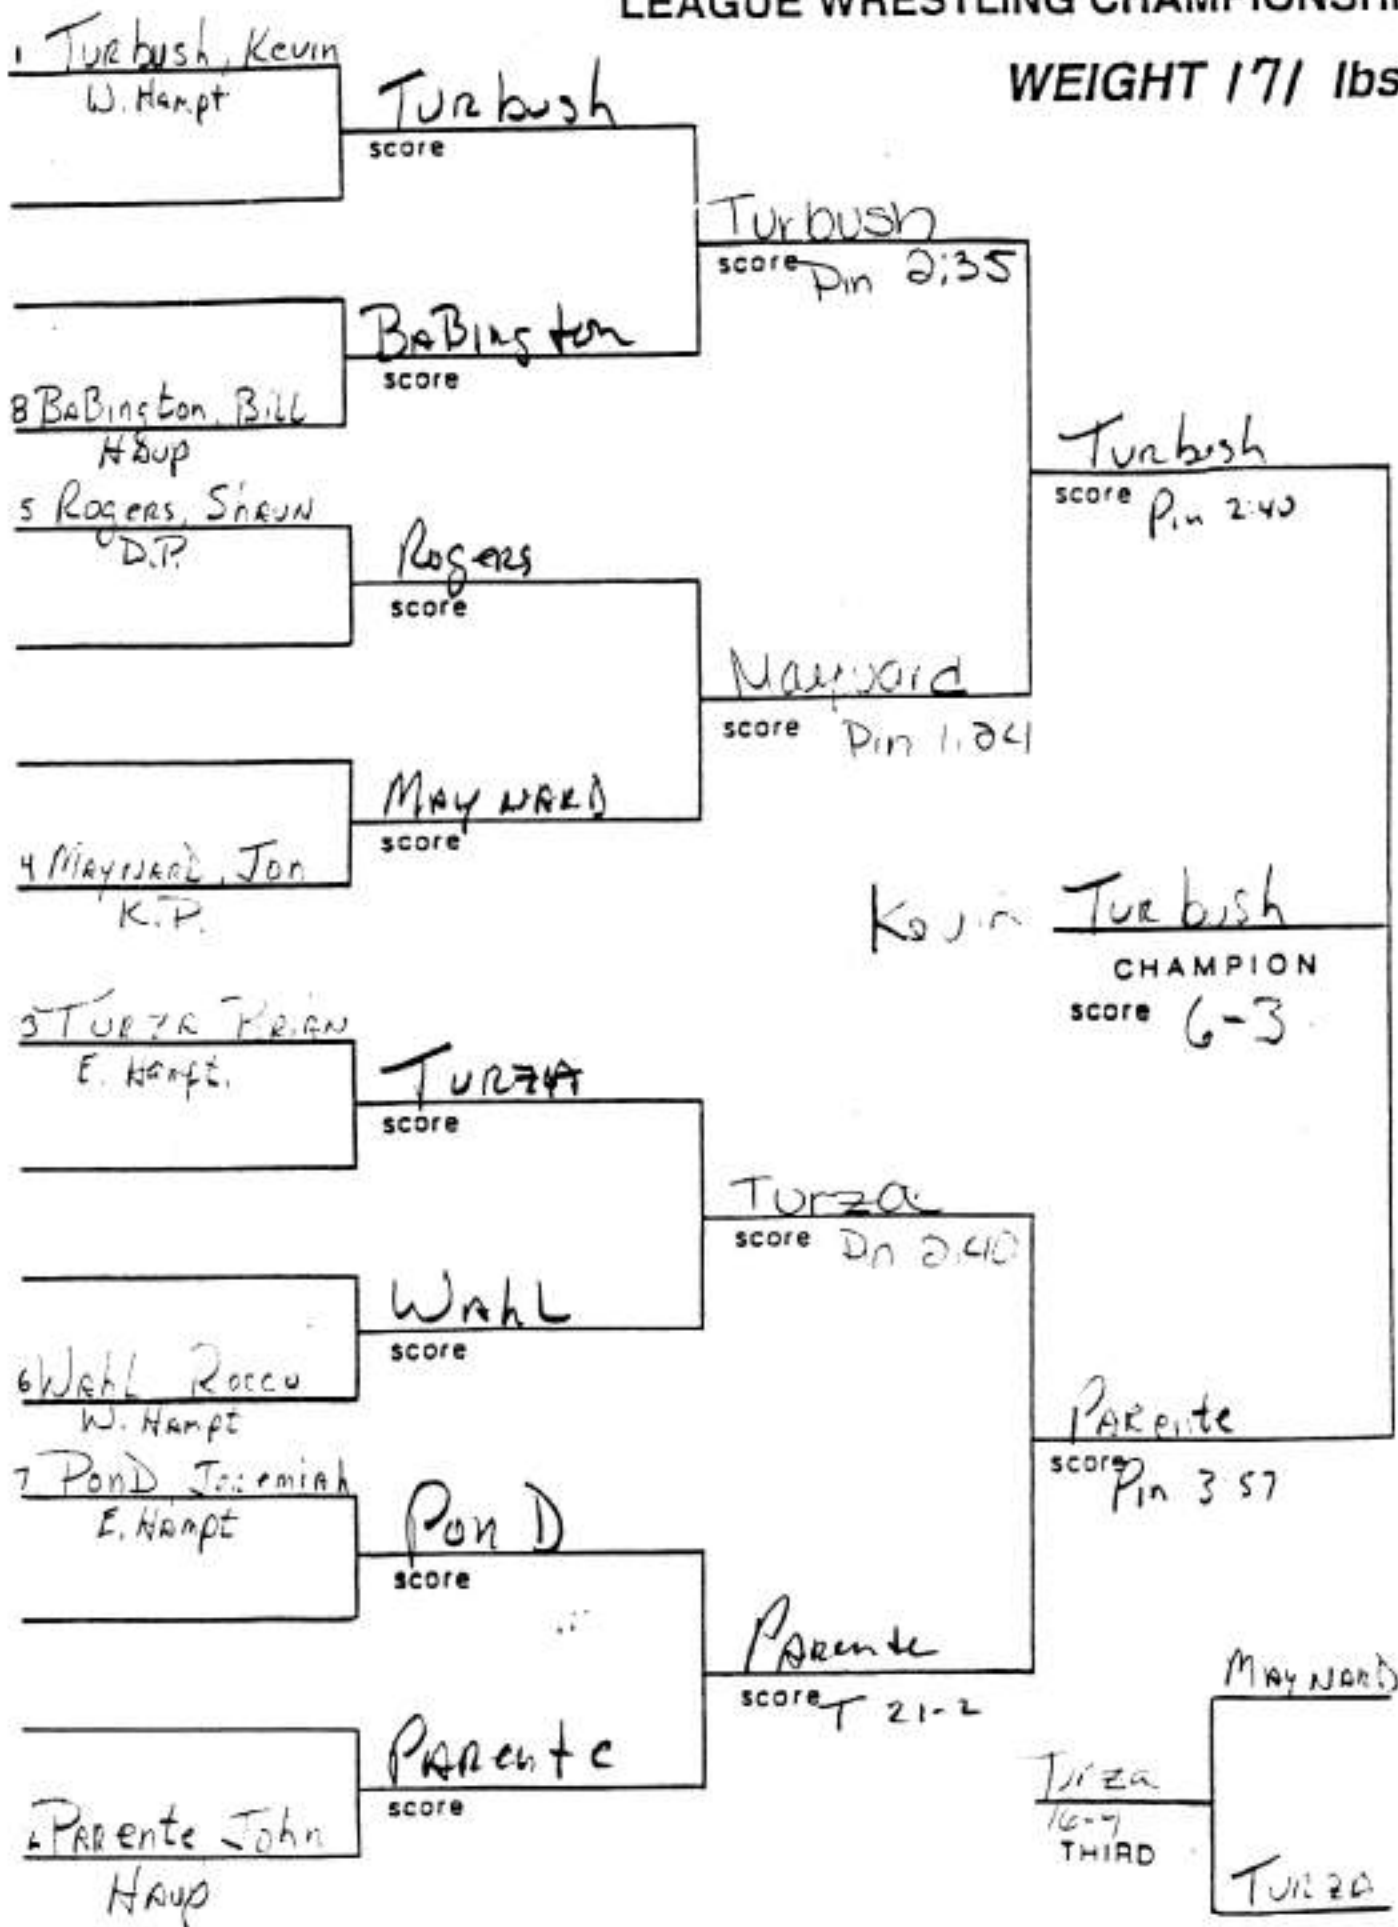

SECTION XI
LEAGUE WRESTLING CHAMPIONSHIP

WEIGHT 171 lbs.