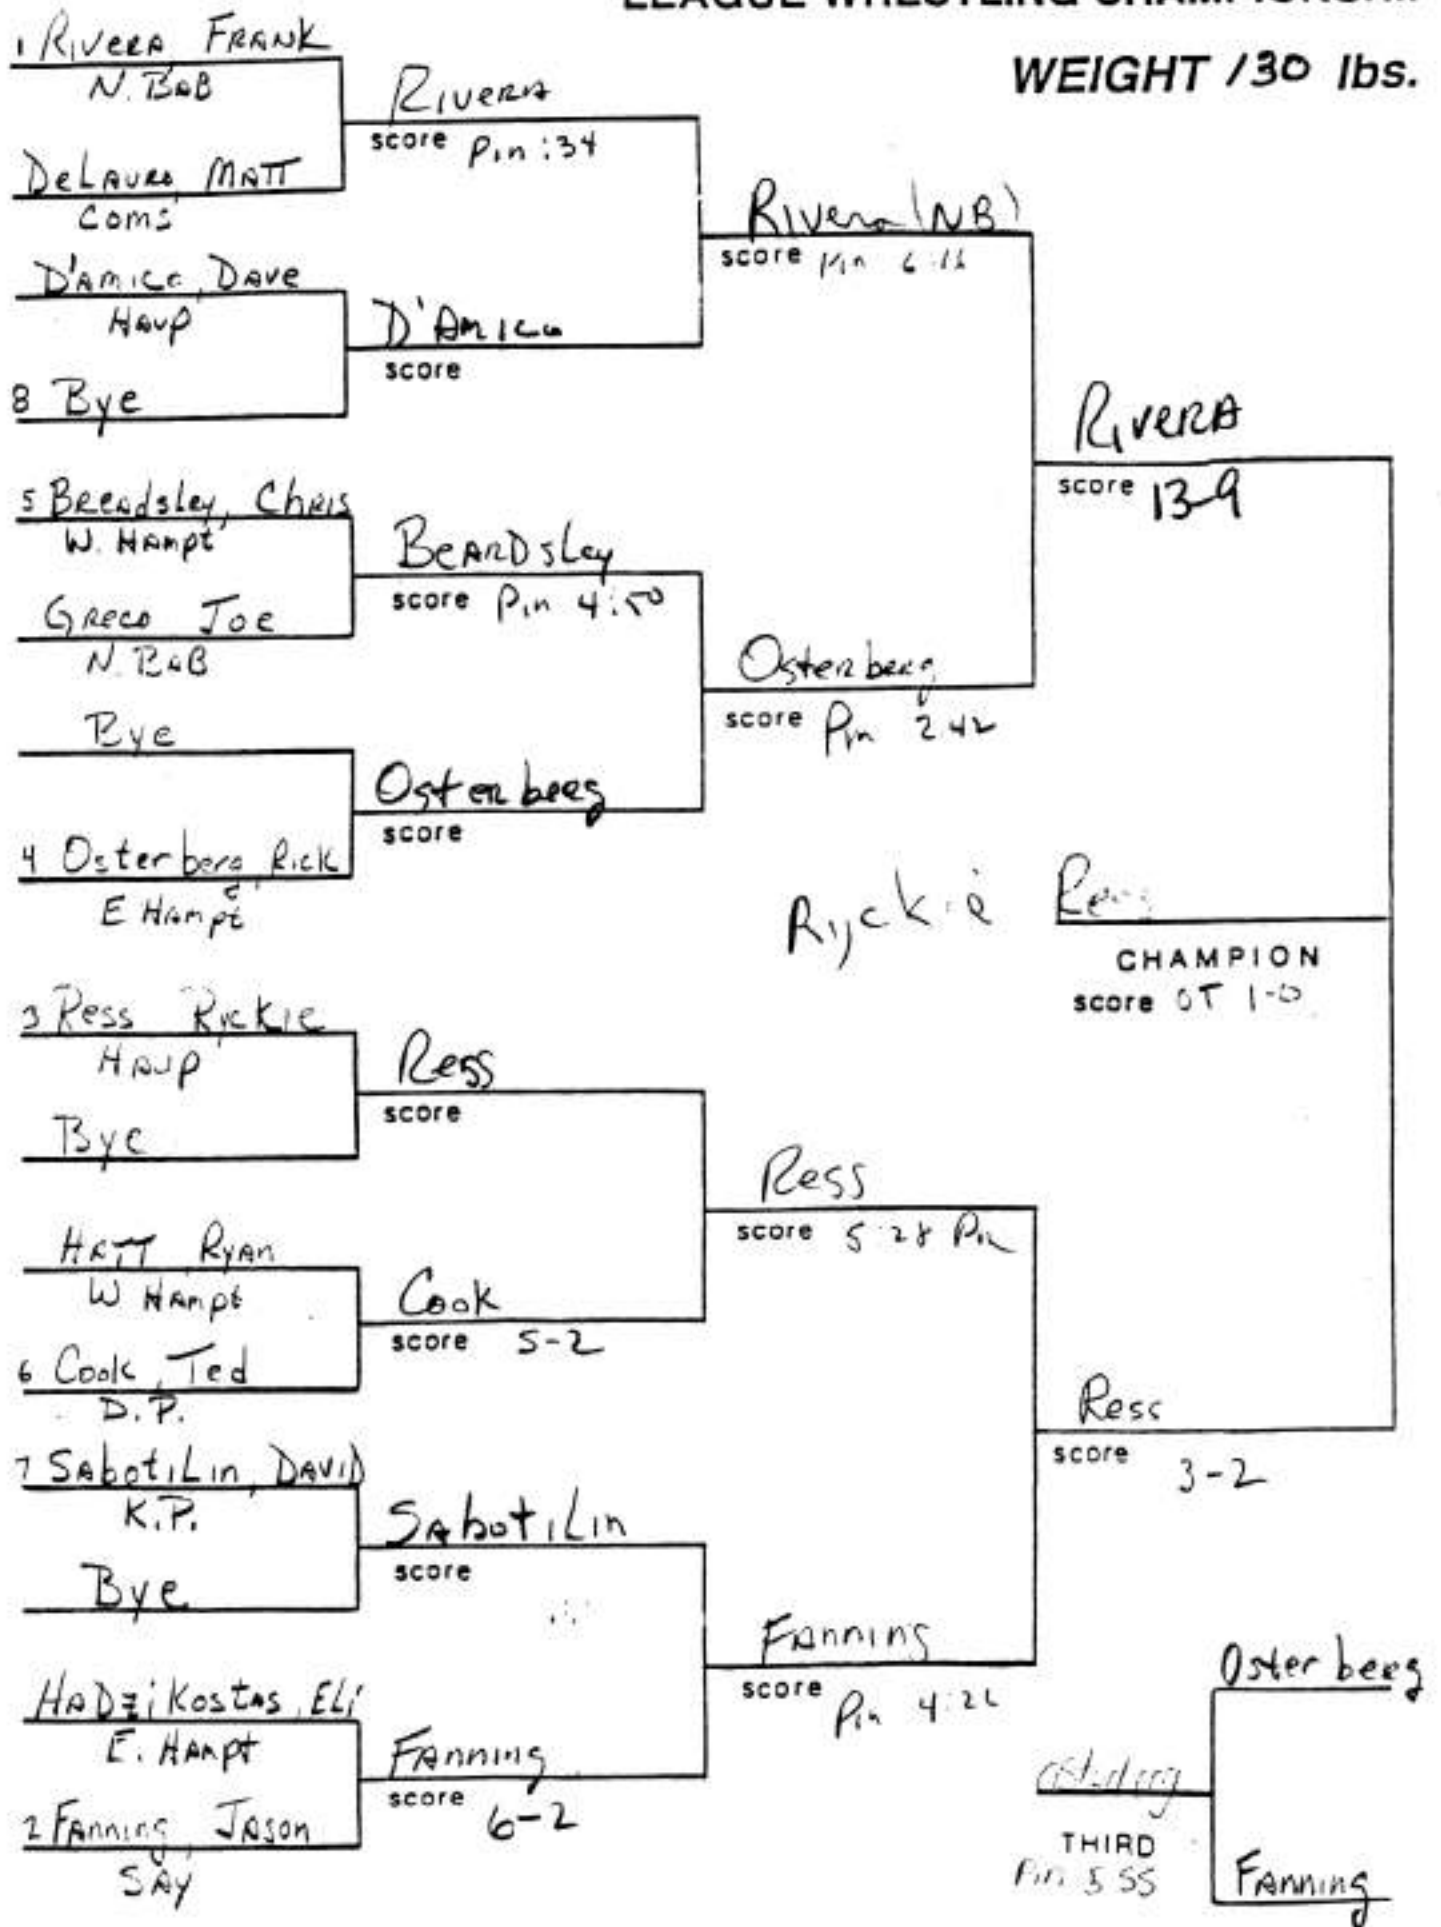

LEAGUE WRESTLING CHAMPIONSHIP

WEIGHT 1/2 lbs.

LEAGUE WRESTLING CHAMPIONSHIP

WEIGHT 125 lbs.

SECTION XI
LEAGUE WRESTLING CHAMPIONSHIP

WEIGHT / 130 lbs.

LEAGUE WRESTLING CHAMPIONSHIP

WEIGHT 135 lbs.