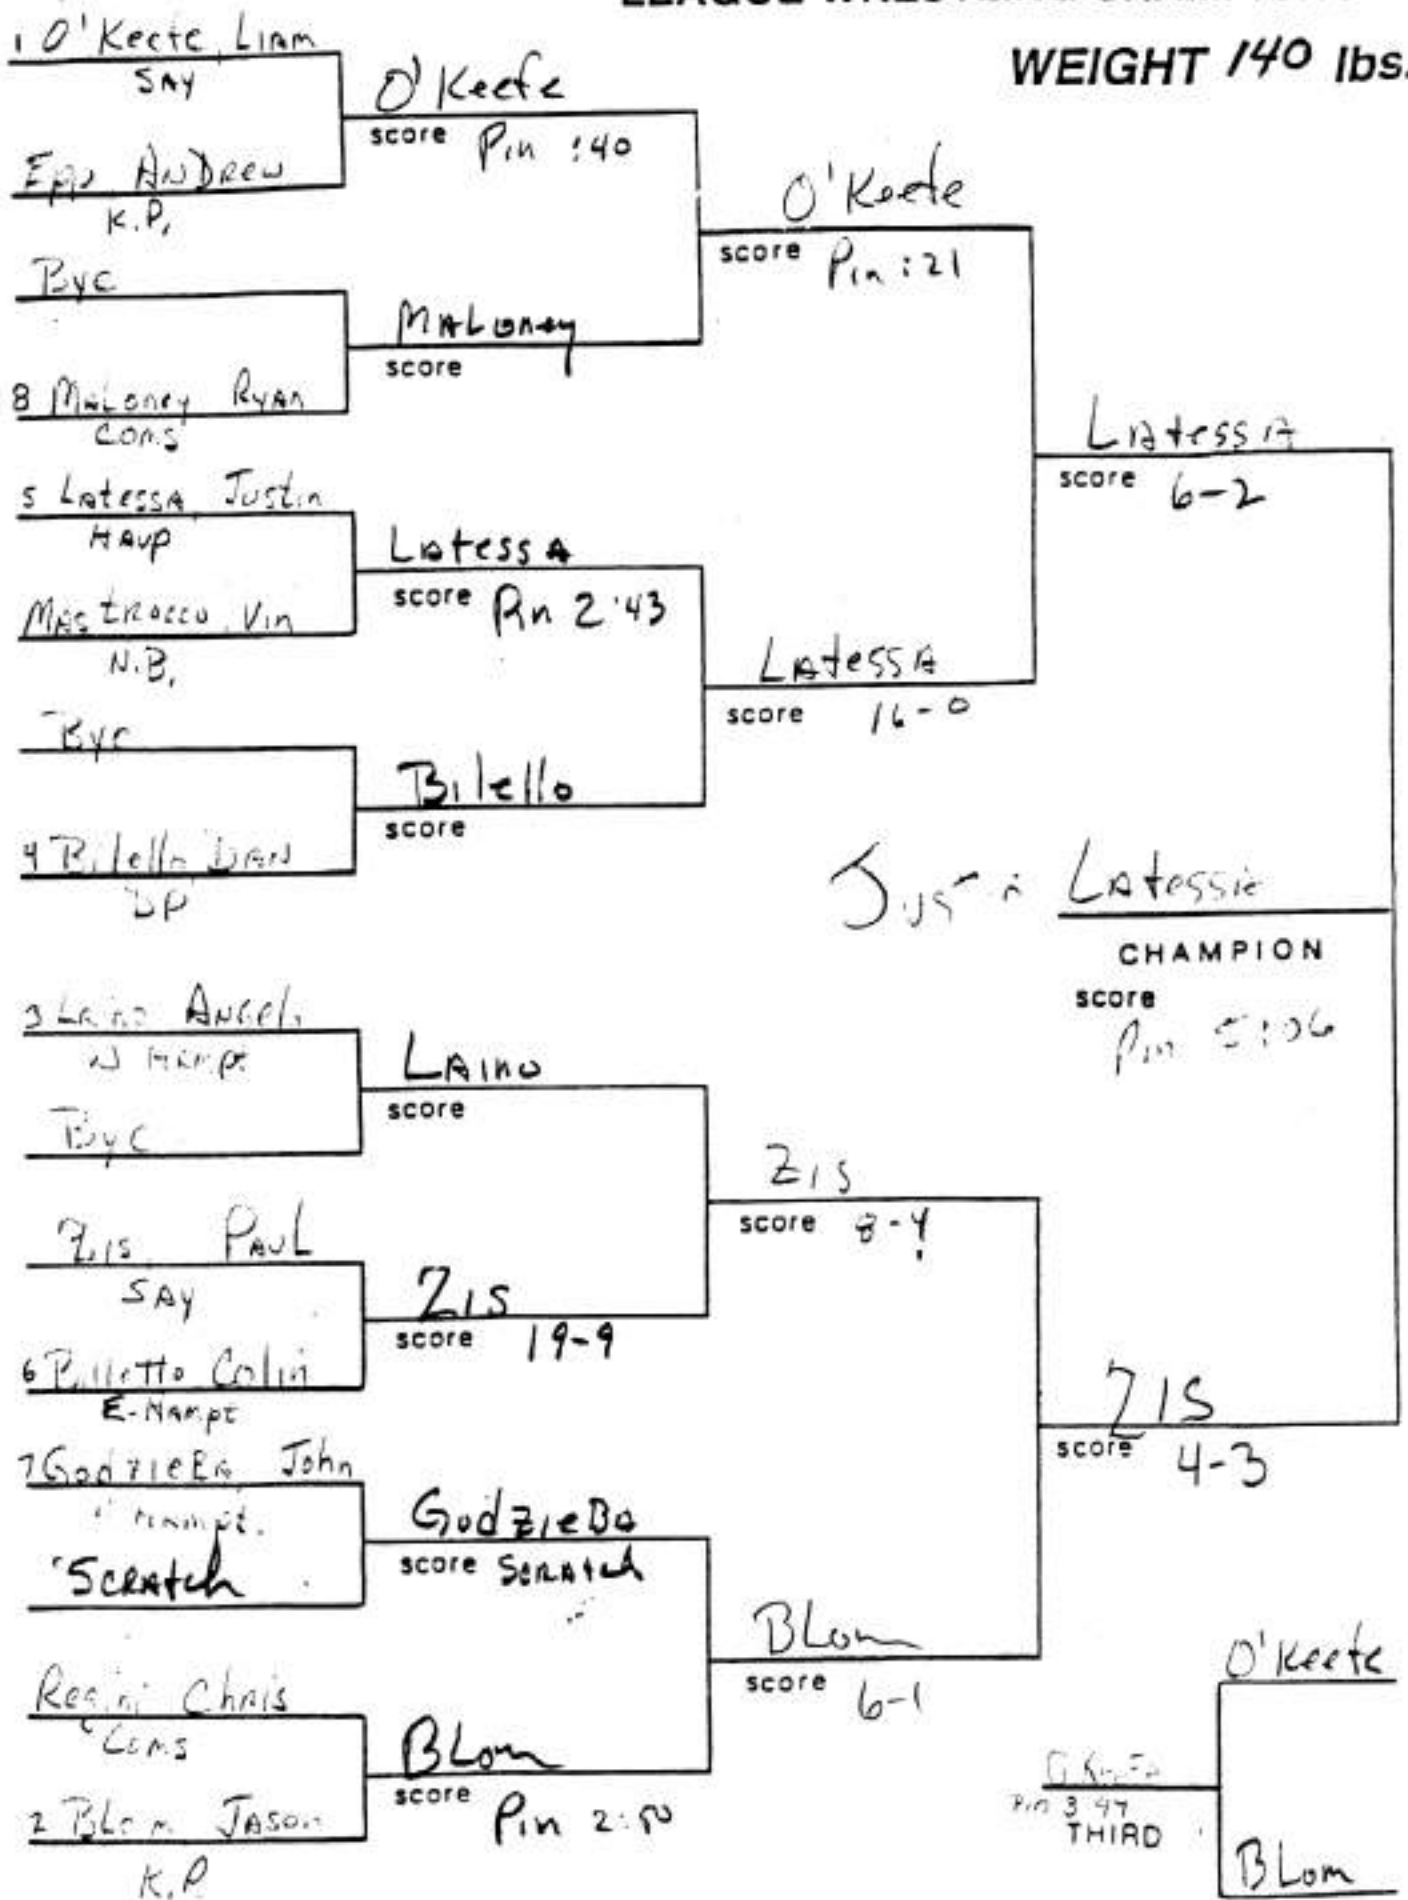

H.A.U.P

TURANO

MORRISON
3-1
THIRD

MORRISON

LEAGUE WRESTLING CHAMPIONSHIP

WEIGHT 140 lbs.

SECTION XI
LEAGUE WRESTLING CHAMPIONSHIP

WEIGHT 145 lbs.