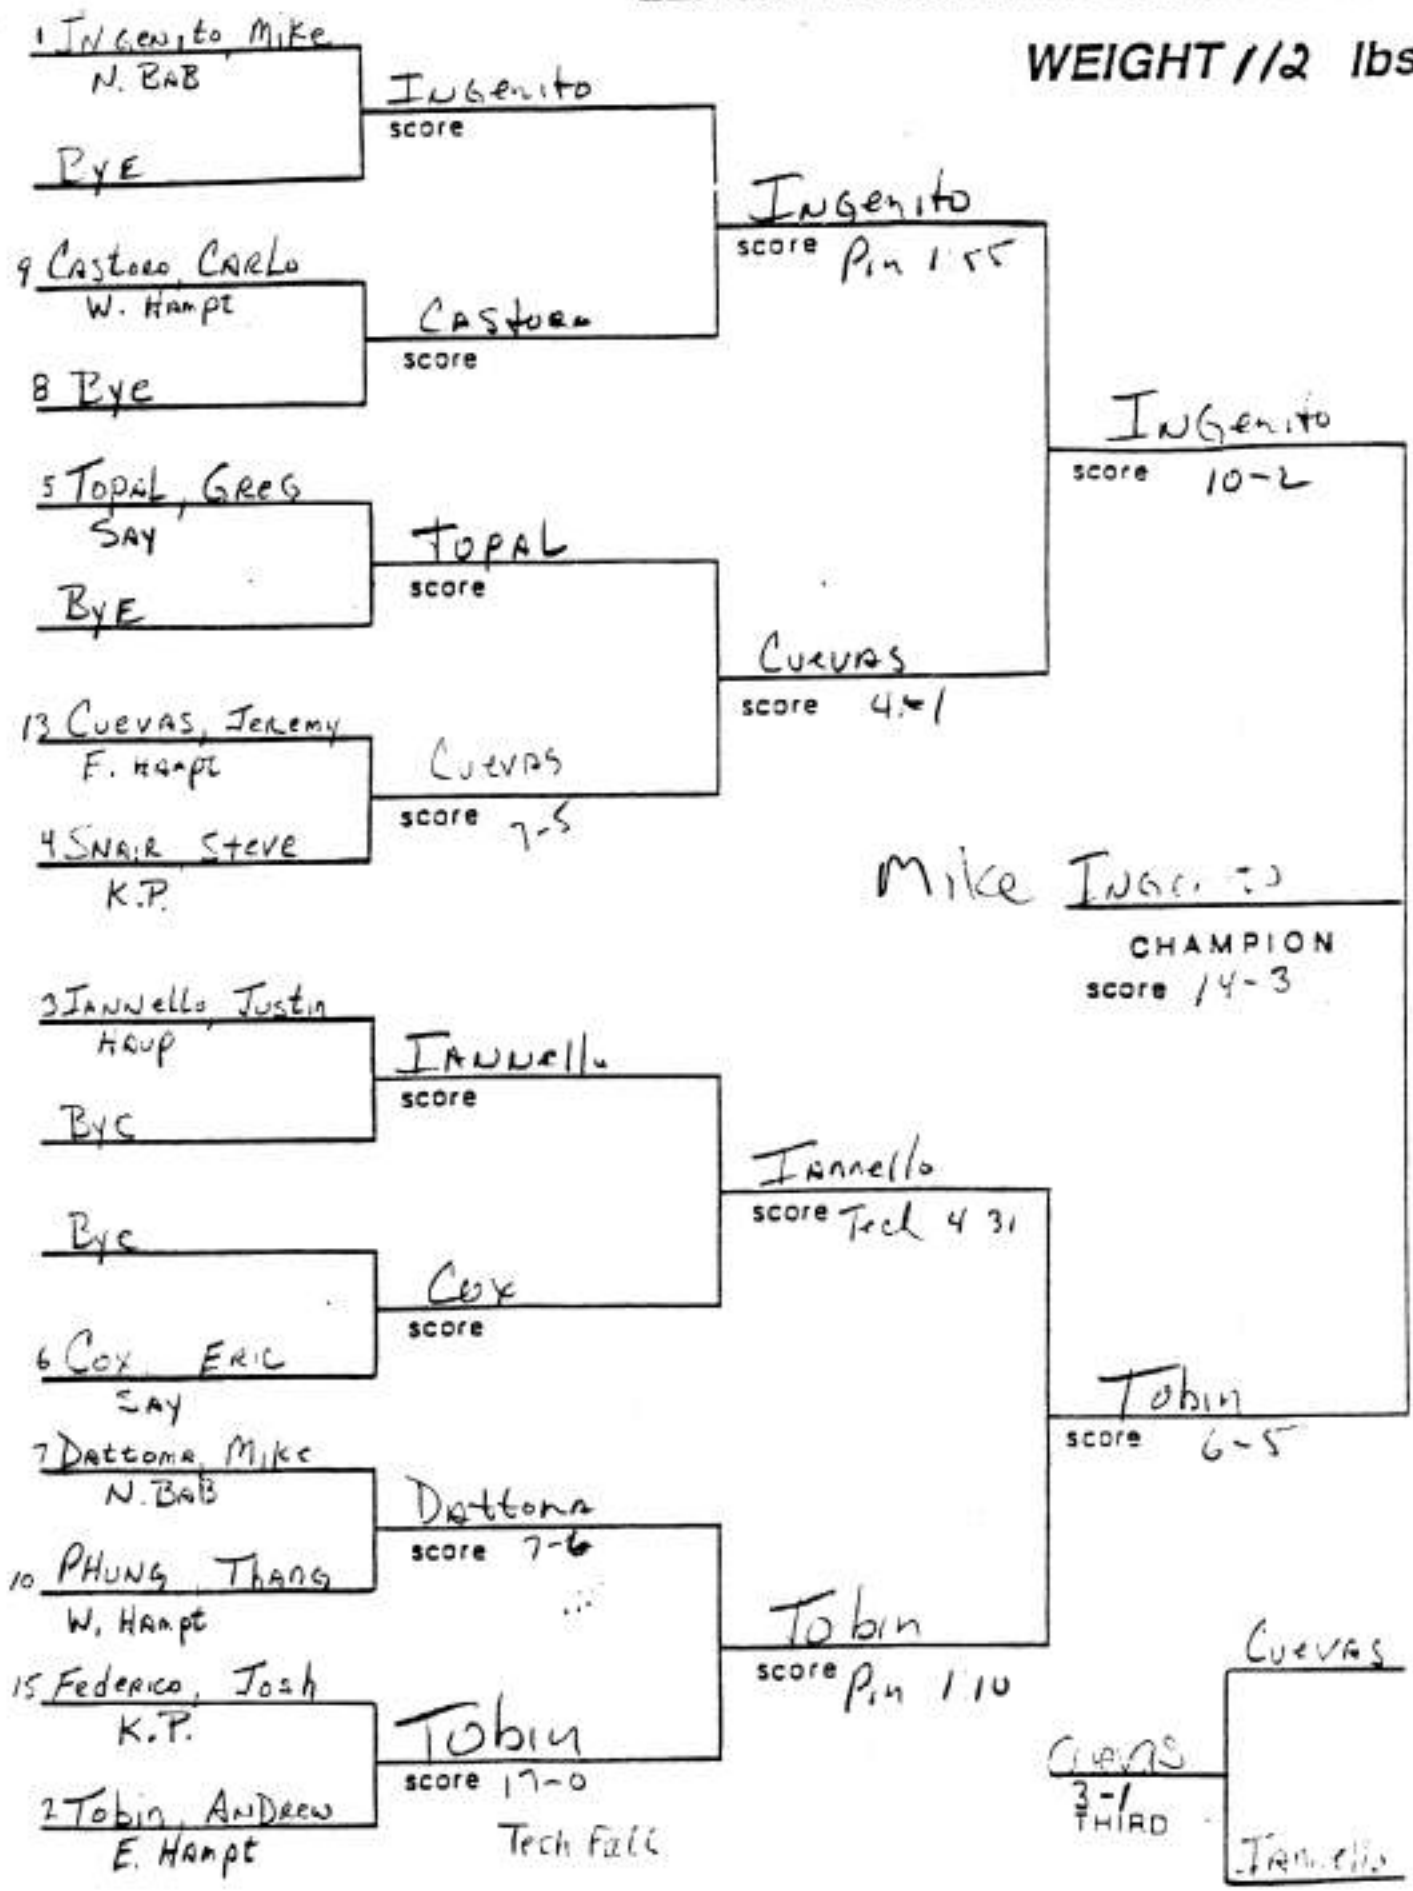

LEAGUE WRESTLING CHAMPIONSHIP

WEIGHT 1/2 lbs.

LEAGUE WRESTLING CHAMPIONSHIP

WEIGHT 125 lbs.

SECTION XI
LEAGUE WRESTLING CHAMPIONSHIP

WEIGHT / 130 lbs.

LEAGUE WRESTLING CHAMPIONSHIP

WEIGHT 135 lbs.