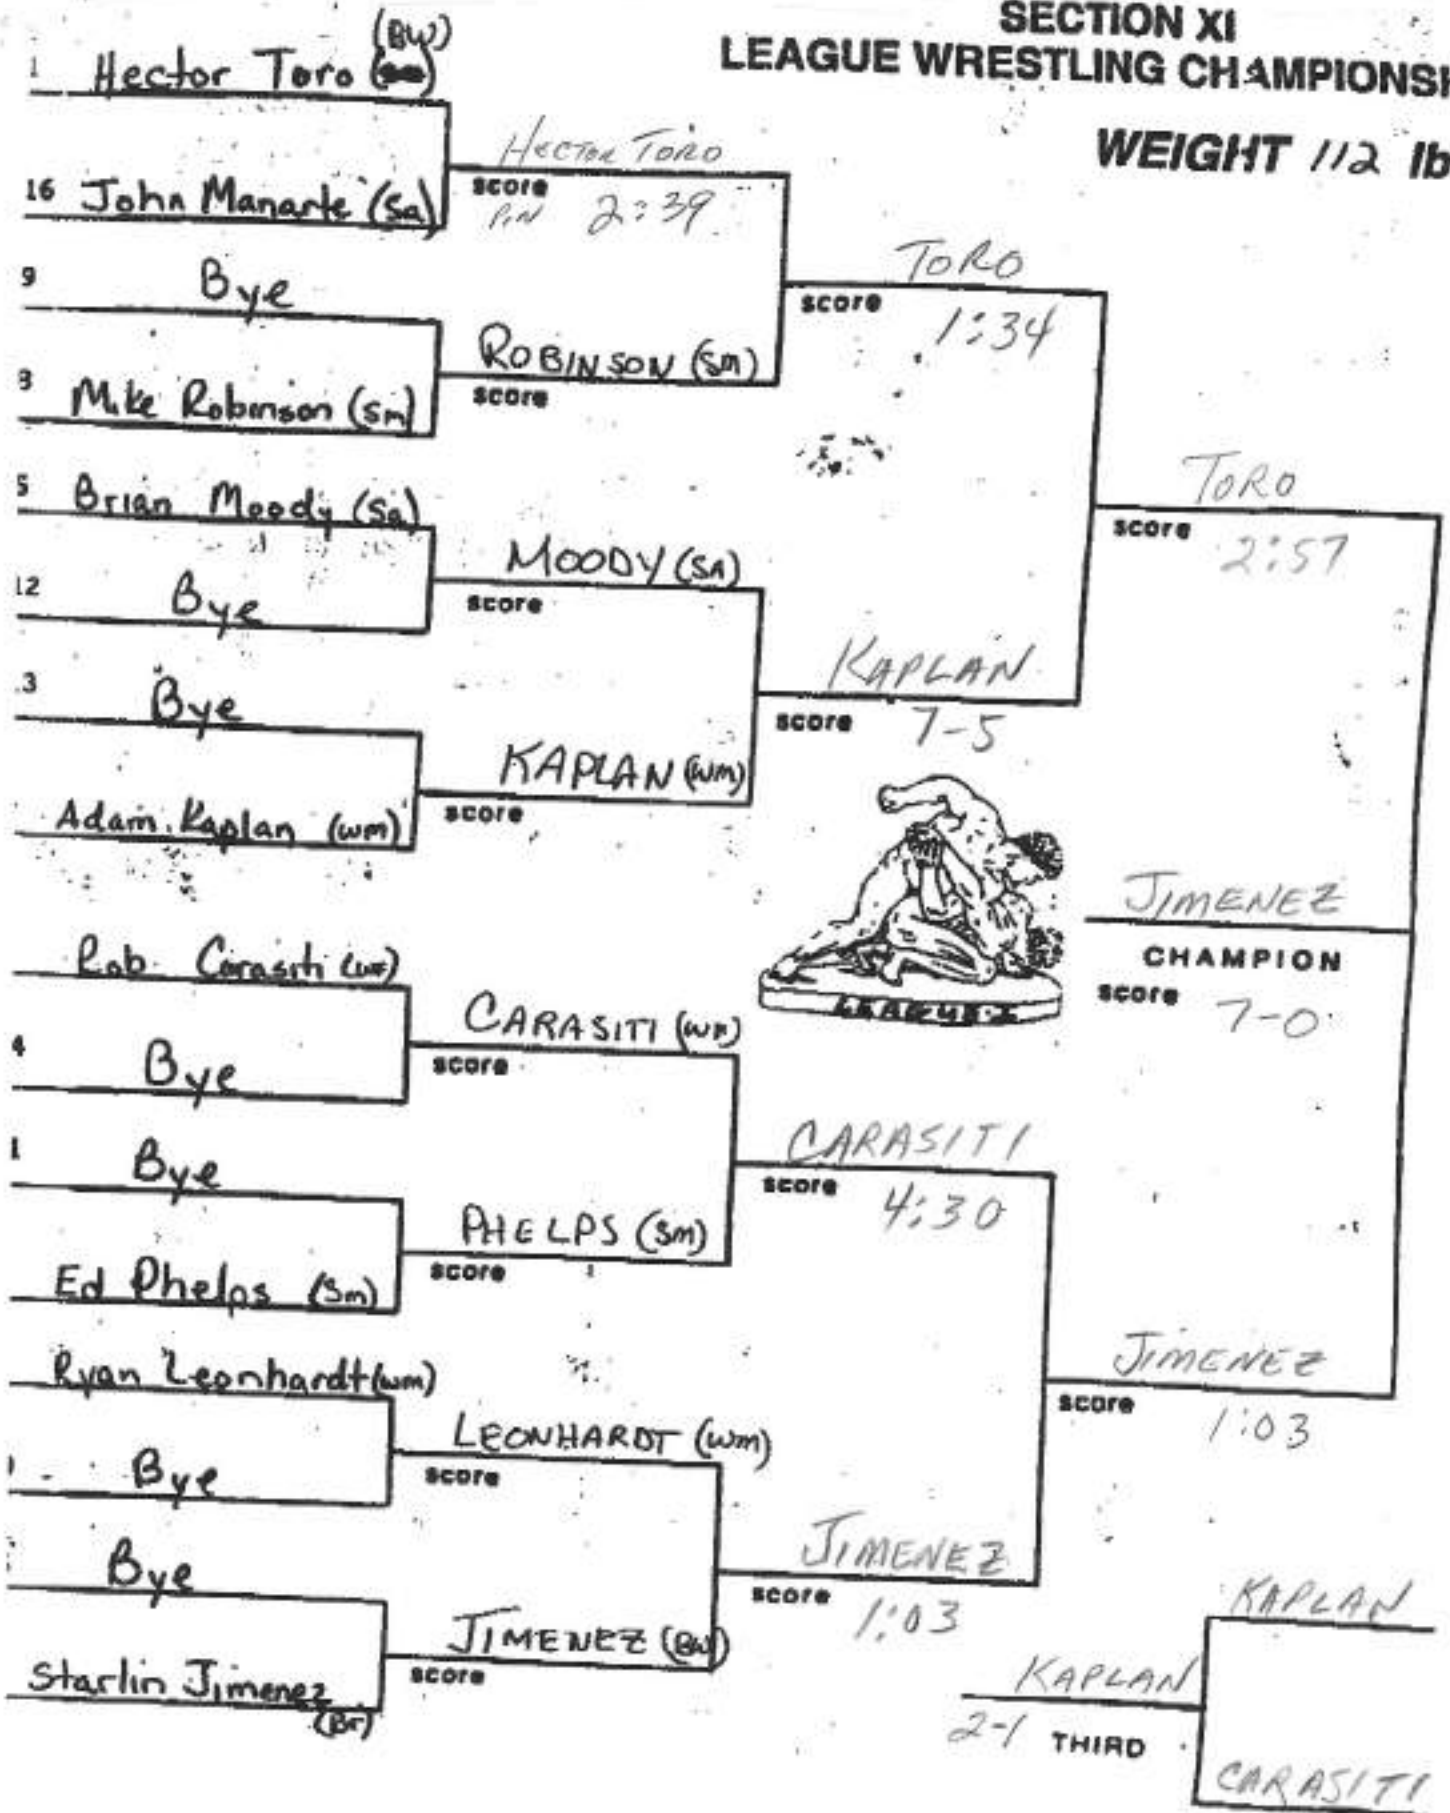

SECTION XI LEAGUE WRESTLING CHAMPIONSHIP

WEIGHT 96 lbs.

SECTION XI LEAGUE WRESTLING CHAMPIONSHIP

WEIGHT 103 lbs.

SECTION XI
LEAGUE WRESTLING CHAMPIONSHIP

WEIGHT 112 lbs.

SECTION XI
LEAGUE WRESTLING CHAMPIONSHIP

WEIGHT 119 lbs.

Gregg Licata (sm)	LICATA		
6 John Santiago (B)	SCORE 8-0		
Bye		LICATA	
Ari DeOliveira (F)	SCORE 4-3		
Adam Meyer (wm)		LICATA	
2 Bye	MEYER (wm)	SCORE 5-2	
3 Roberto Dilan (L)		DILAN	
Rich Reilly (s)	SCORE 6-3		
Steve Buonpane (Sa)	ROBERTO DILAN (LW)		
1 Bye	SCORE 3-1		
SCRATCH Eric Lynch (W)	BUONPANE (SA)	LICATA	
Jay Walters (C)	SCORE	CHAMPION	
Angel Garced (B)		SCORE 3-2	
1 Bye	BUONPANE		
Jon Friedberger (wm)	SCORE TF 4:04		
Steve VanPelt (Sa)	WALTERS		
	SCORE	VAN PELT	
	GARCED (sw)	SCORE 3-2	
	VAN PELT		
	SCORE 11-4		
		DILAN	
		BUONPANE	
		3-2 THIRD	
		BUONPANE	

SECTION XI LEAGUE WRESTLING CHAMPIONSHIP

WEIGHT 125 lbs.

SECTION XI LEAGUE WRESTLING CHAMPIONSHIP

WEIGHT 130 lbs.

SECTION XI LEAGUE WRESTLING CHAMPIONSHIP

WEIGHT 135 lbs.

SECTION XI LEAGUE WRESTLING CHAMPIONSHIP

WEIGHT 140 lbs.

SECTION XI
LEAGUE WRESTLING CHAMPIONSHIP

WEIGHT 145 lbs.

Anthony Coster (C)

COSTER

5 Dan Toia (Sc)

score 4-13

COSTER