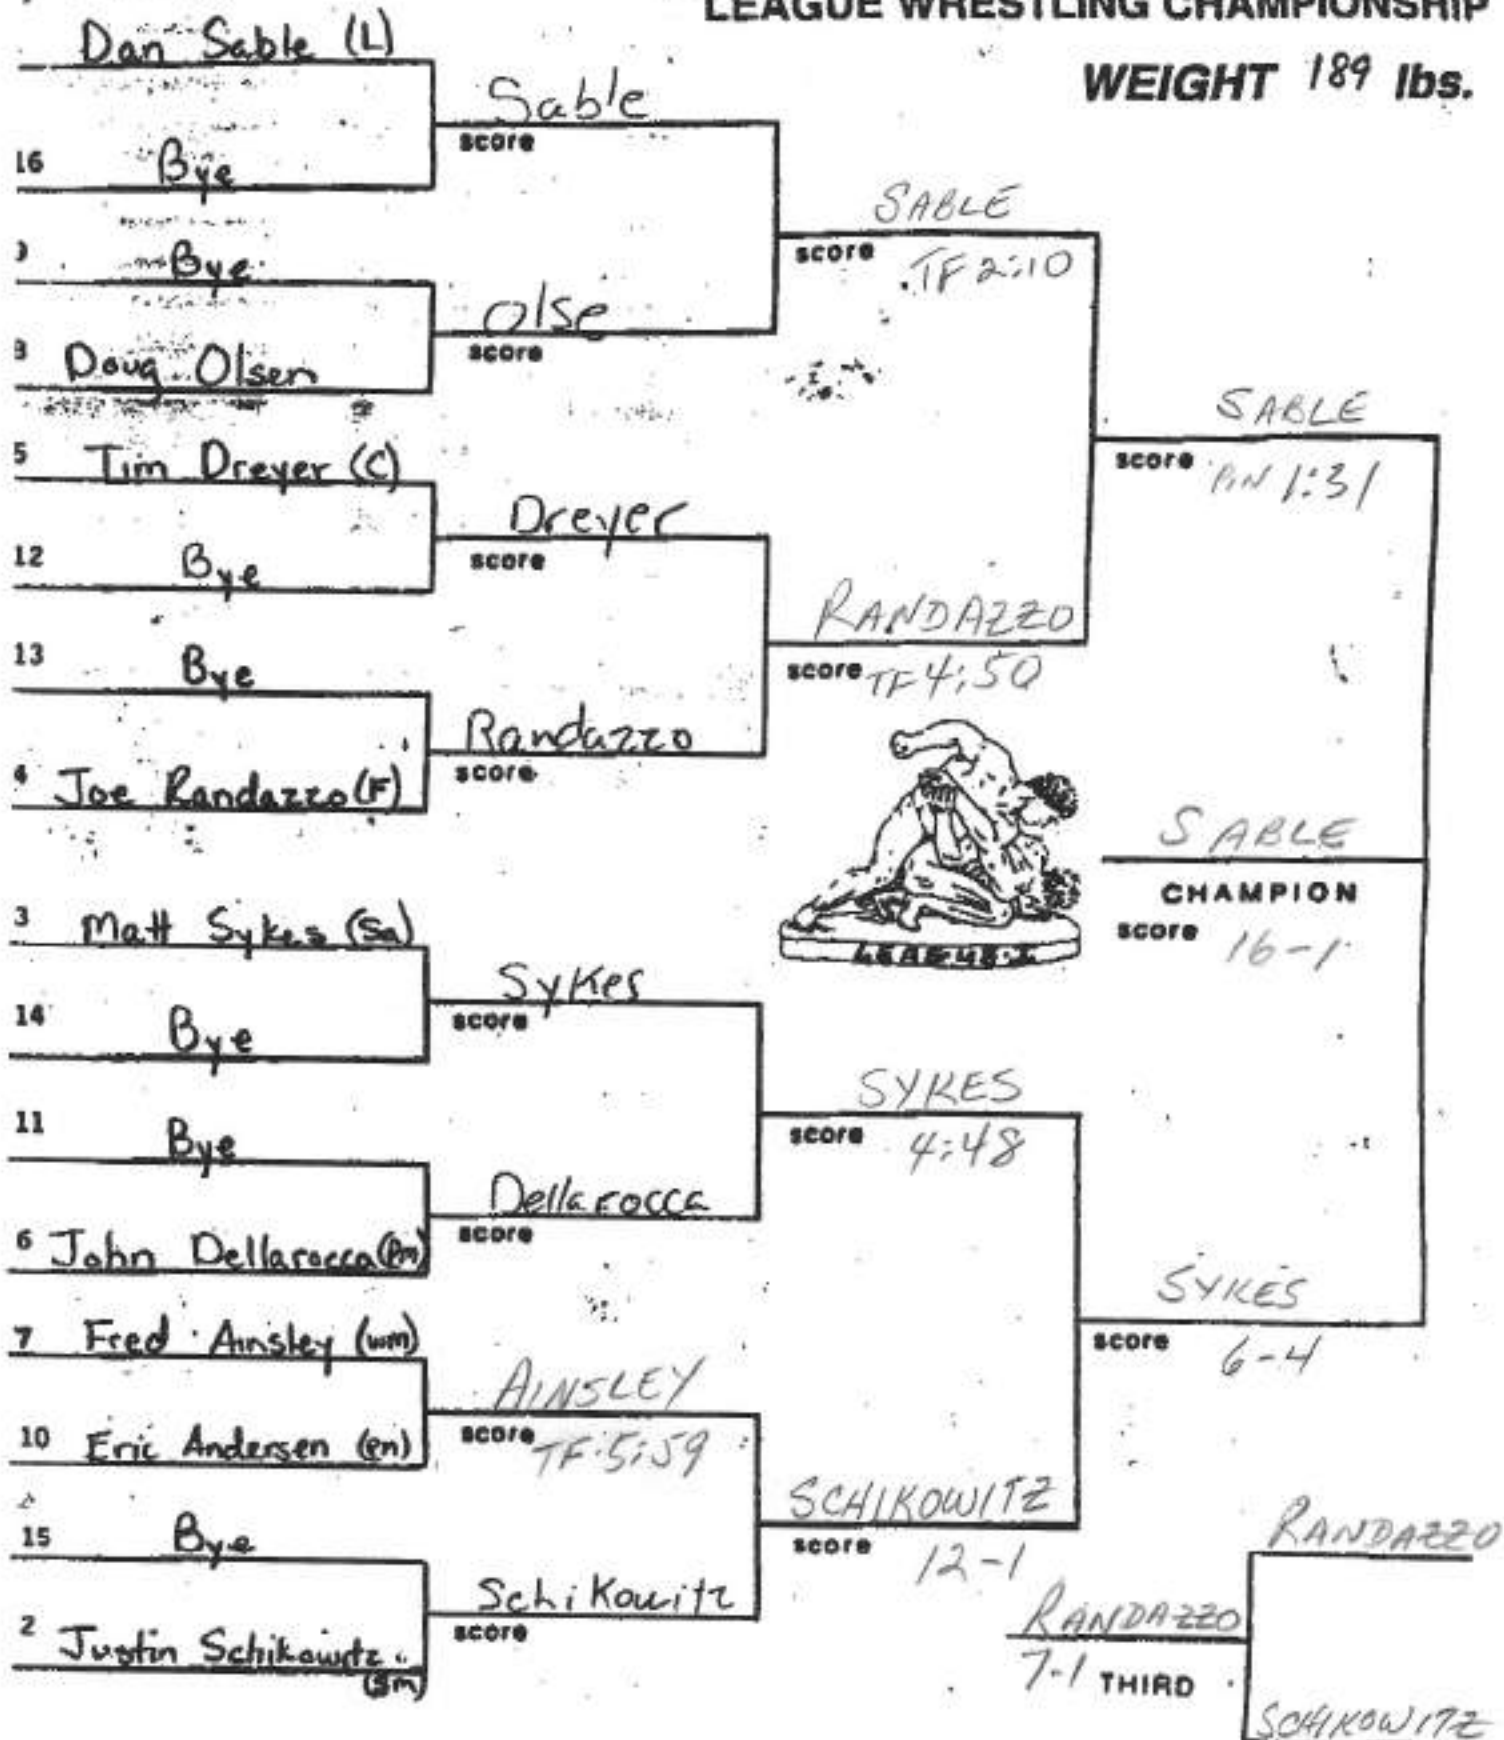

SECTION XI
LEAGUE WRESTLING CHAMPIONSHIP

WEIGHT 189 lbs.