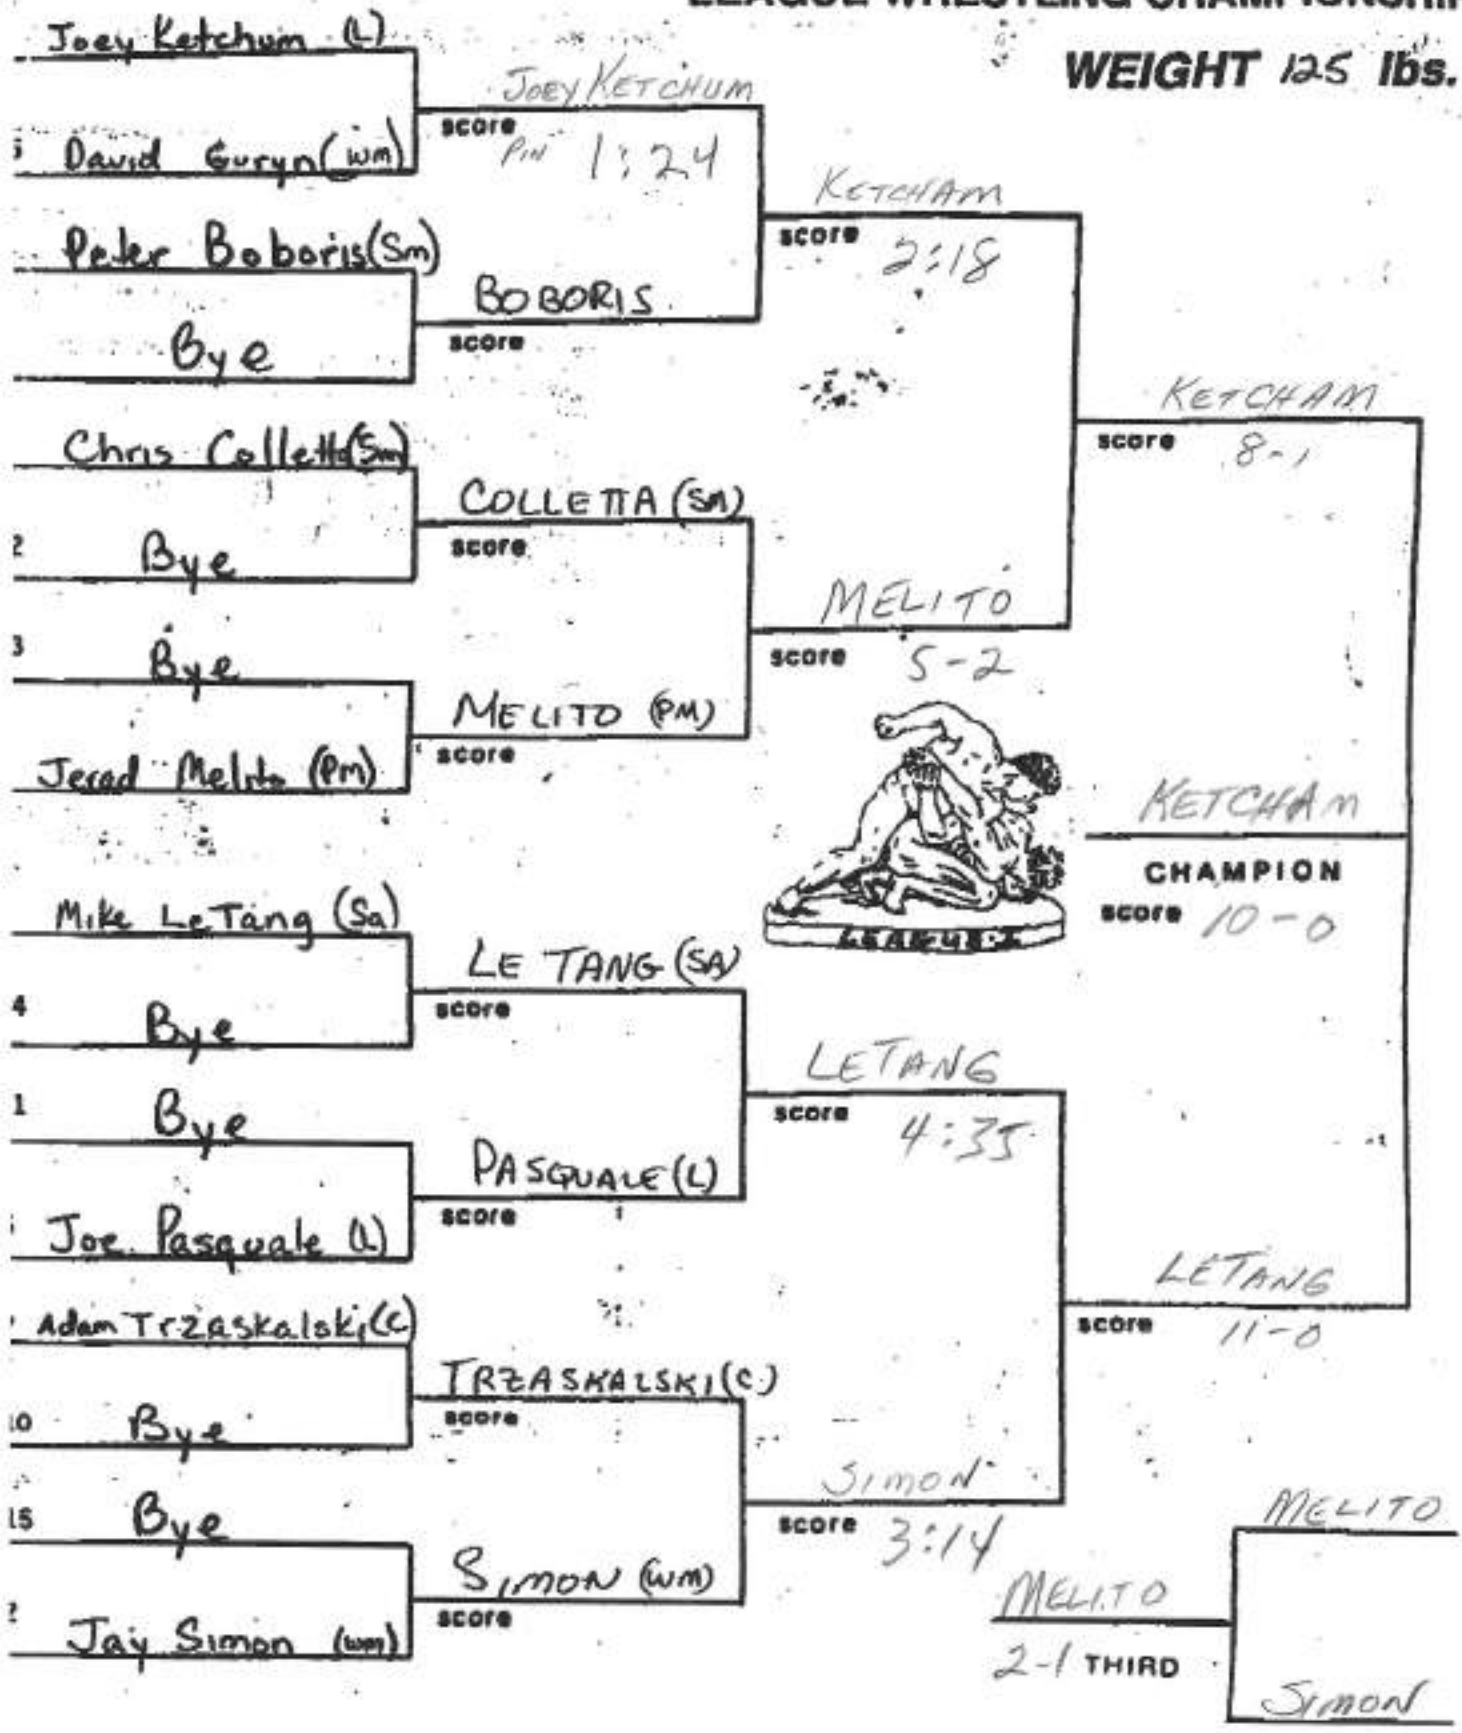

SECTION XI LEAGUE WRESTLING CHAMPIONSHIP

WEIGHT 96 lbs.

SECTION XI LEAGUE WRESTLING CHAMPIONSHIP

WEIGHT 103 lbs.

SECTION XI
LEAGUE WRESTLING CHAMPIONSHIP

WEIGHT 112 lbs.

SECTION XI
LEAGUE WRESTLING CHAMPIONSHIP

WEIGHT 119 lbs.

Gregg Licata (sm)	LICATA		
6 John Santiago (B)	SCORE 8-0		
Bye		LICATA	
Ari DeOliveira (F)	SCORE 4-3		
Adam Meyer (wm)		LICATA	
2 Bye	MEYER (wm)	SCORE 5-2	
3 Roberto Dilan (L)		DILAN	
Rich Reilly (s)	SCORE 6-3		
Steve Buonpane (Sa)	ROBERTO DILAN (LW)		
1 Bye	SCORE 3-1		
SCRATCH Eric Lynch (W)	BUONPANE (SA)	LICATA	
Jay Walters (C)	SCORE	CHAMPION	
Angel Garced (B)		SCORE 3-2	
1 Bye	BUONPANE		
Jon Friedberger (wm)	SCORE TF 4:04		
Steve VanPelt (Sa)	WALTERS		
	SCORE	VAN PELT	
	GARCED (sw)	SCORE 3-2	
	VAN PELT		
	SCORE 11-4		
		DILAN	
		BUONPANE	
		3-2 THIRD	
		BUONPANE	

SECTION XI LEAGUE WRESTLING CHAMPIONSHIP

WEIGHT 125 lbs.

SECTION XI LEAGUE WRESTLING CHAMPIONSHIP

WEIGHT 130 lbs.

SECTION XI LEAGUE WRESTLING CHAMPIONSHIP

WEIGHT 135 lbs.

SECTION XI LEAGUE WRESTLING CHAMPIONSHIP

WEIGHT 140 lbs.

SECTION XI
LEAGUE WRESTLING CHAMPIONSHIP

WEIGHT 145 lbs.

Anthony Coster (C)

COSTER

5 Dan Toia (Sc)

score 4-13

COSTER